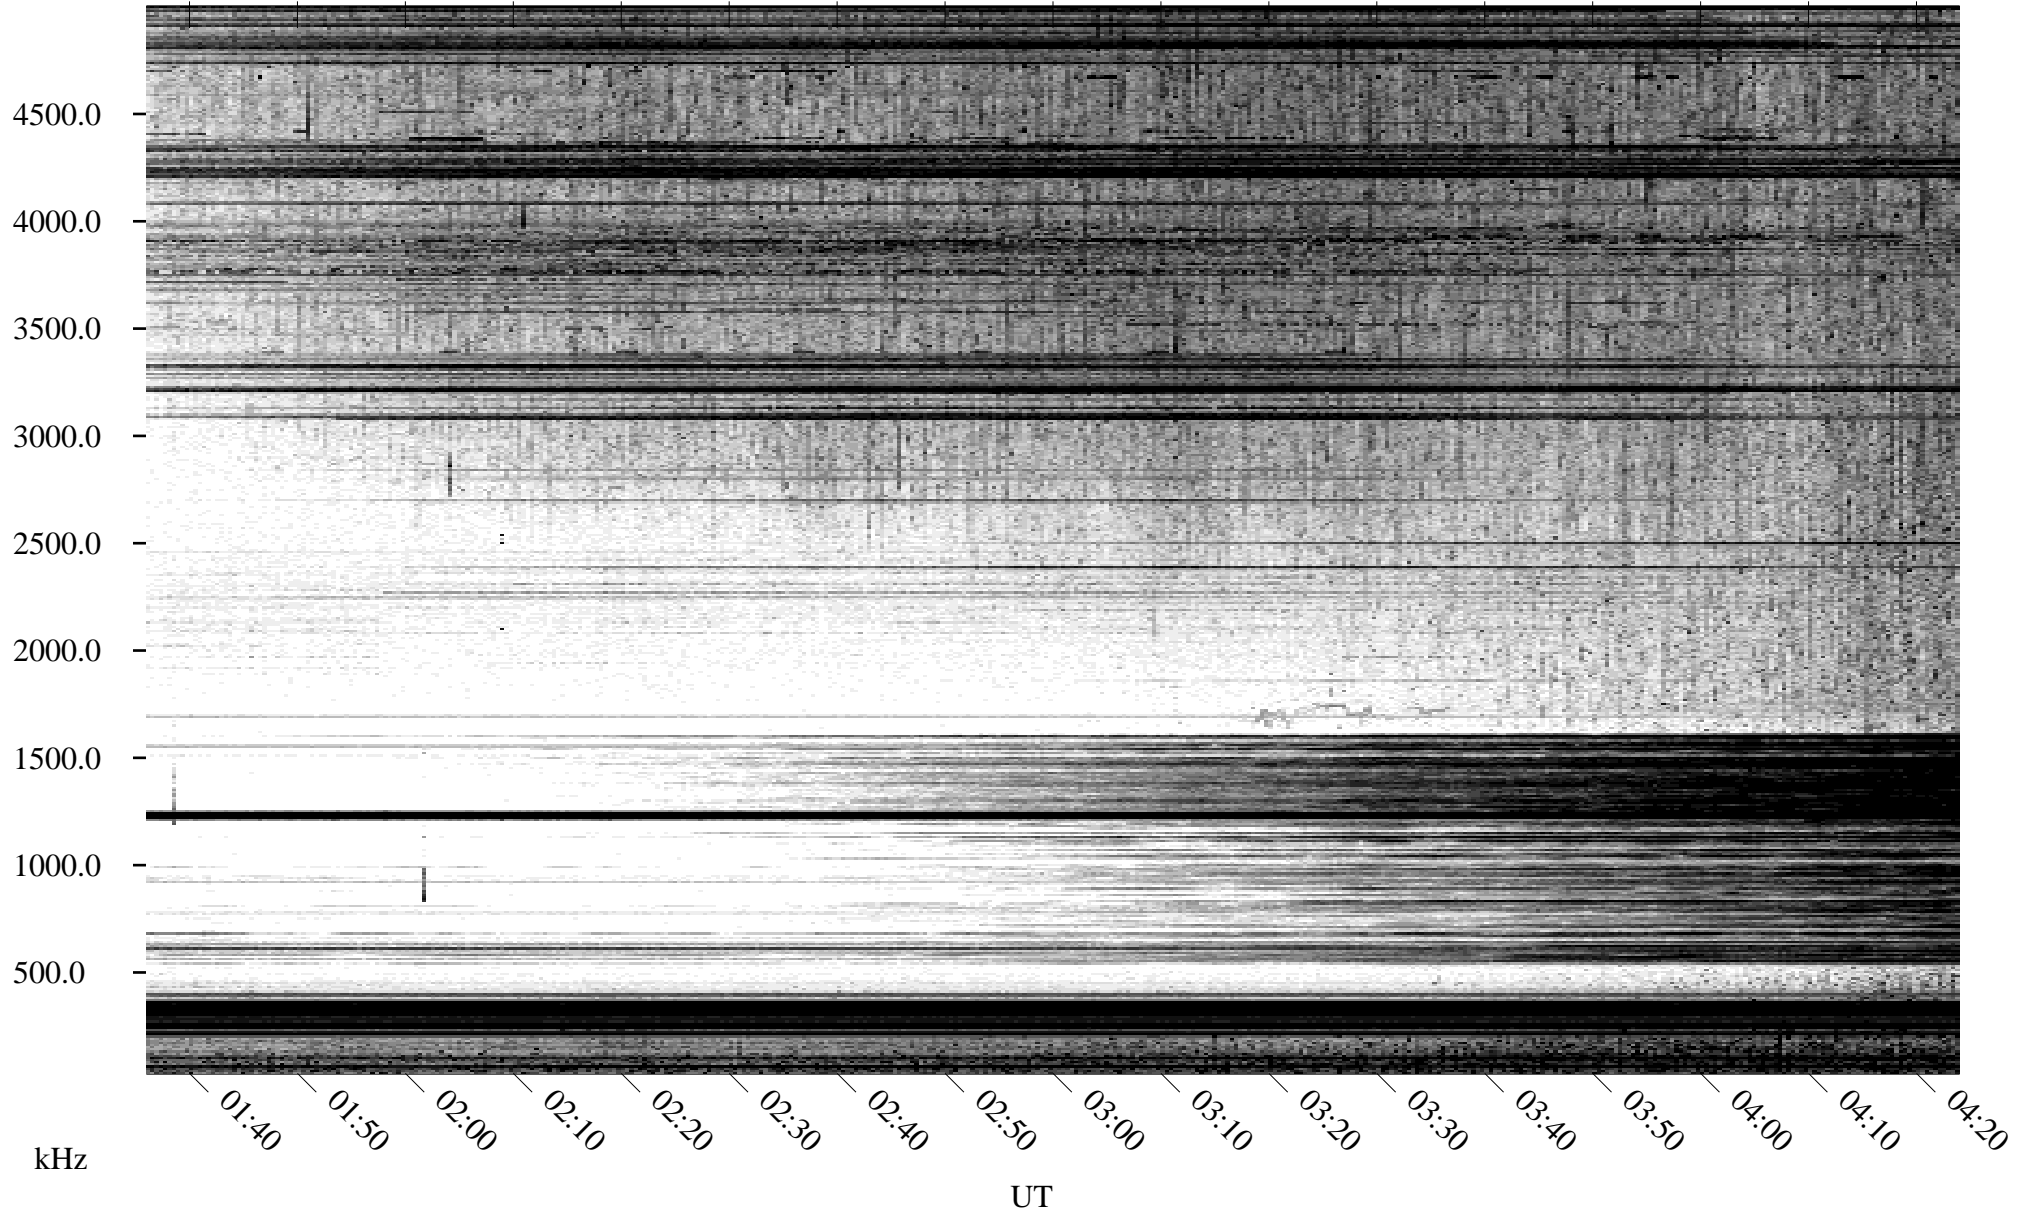

06/26/1996 Churchill, Manitoba

Linear Scale Black = 161 White = 15

ch96178l.r00m max_12

Page 1

06/26/1996 Churchill, Manitoba

Linear Scale Black = 161 White = 15

ch96178l.r00m max_12

Page 2

06/27/1996 Churchill, Manitoba

Linear Scale Black = 161 White = 15

ch96178l.r00m max_12

Page 3

06/27/1996 Churchill, Manitoba

Linear Scale Black = 161 White = 15

ch96178l.r00m max_12

Page 4

06/27/1996 Churchill, Manitoba

Linear Scale Black = 161 White = 15

ch96178l.r00m max_12

Page 5

06/27/1996 Churchill, Manitoba

Linear Scale Black = 161 White = 15

ch96178l.r00m max_12

Page 6

06/27/1996 Churchill, Manitoba

Linear Scale Black = 161 White = 15

ch96178l.r00m max_12

Page 7

06/27/1996 Churchill, Manitoba

Linear Scale Black = 161 White = 15

ch96178l.r00m max_12

Page 8