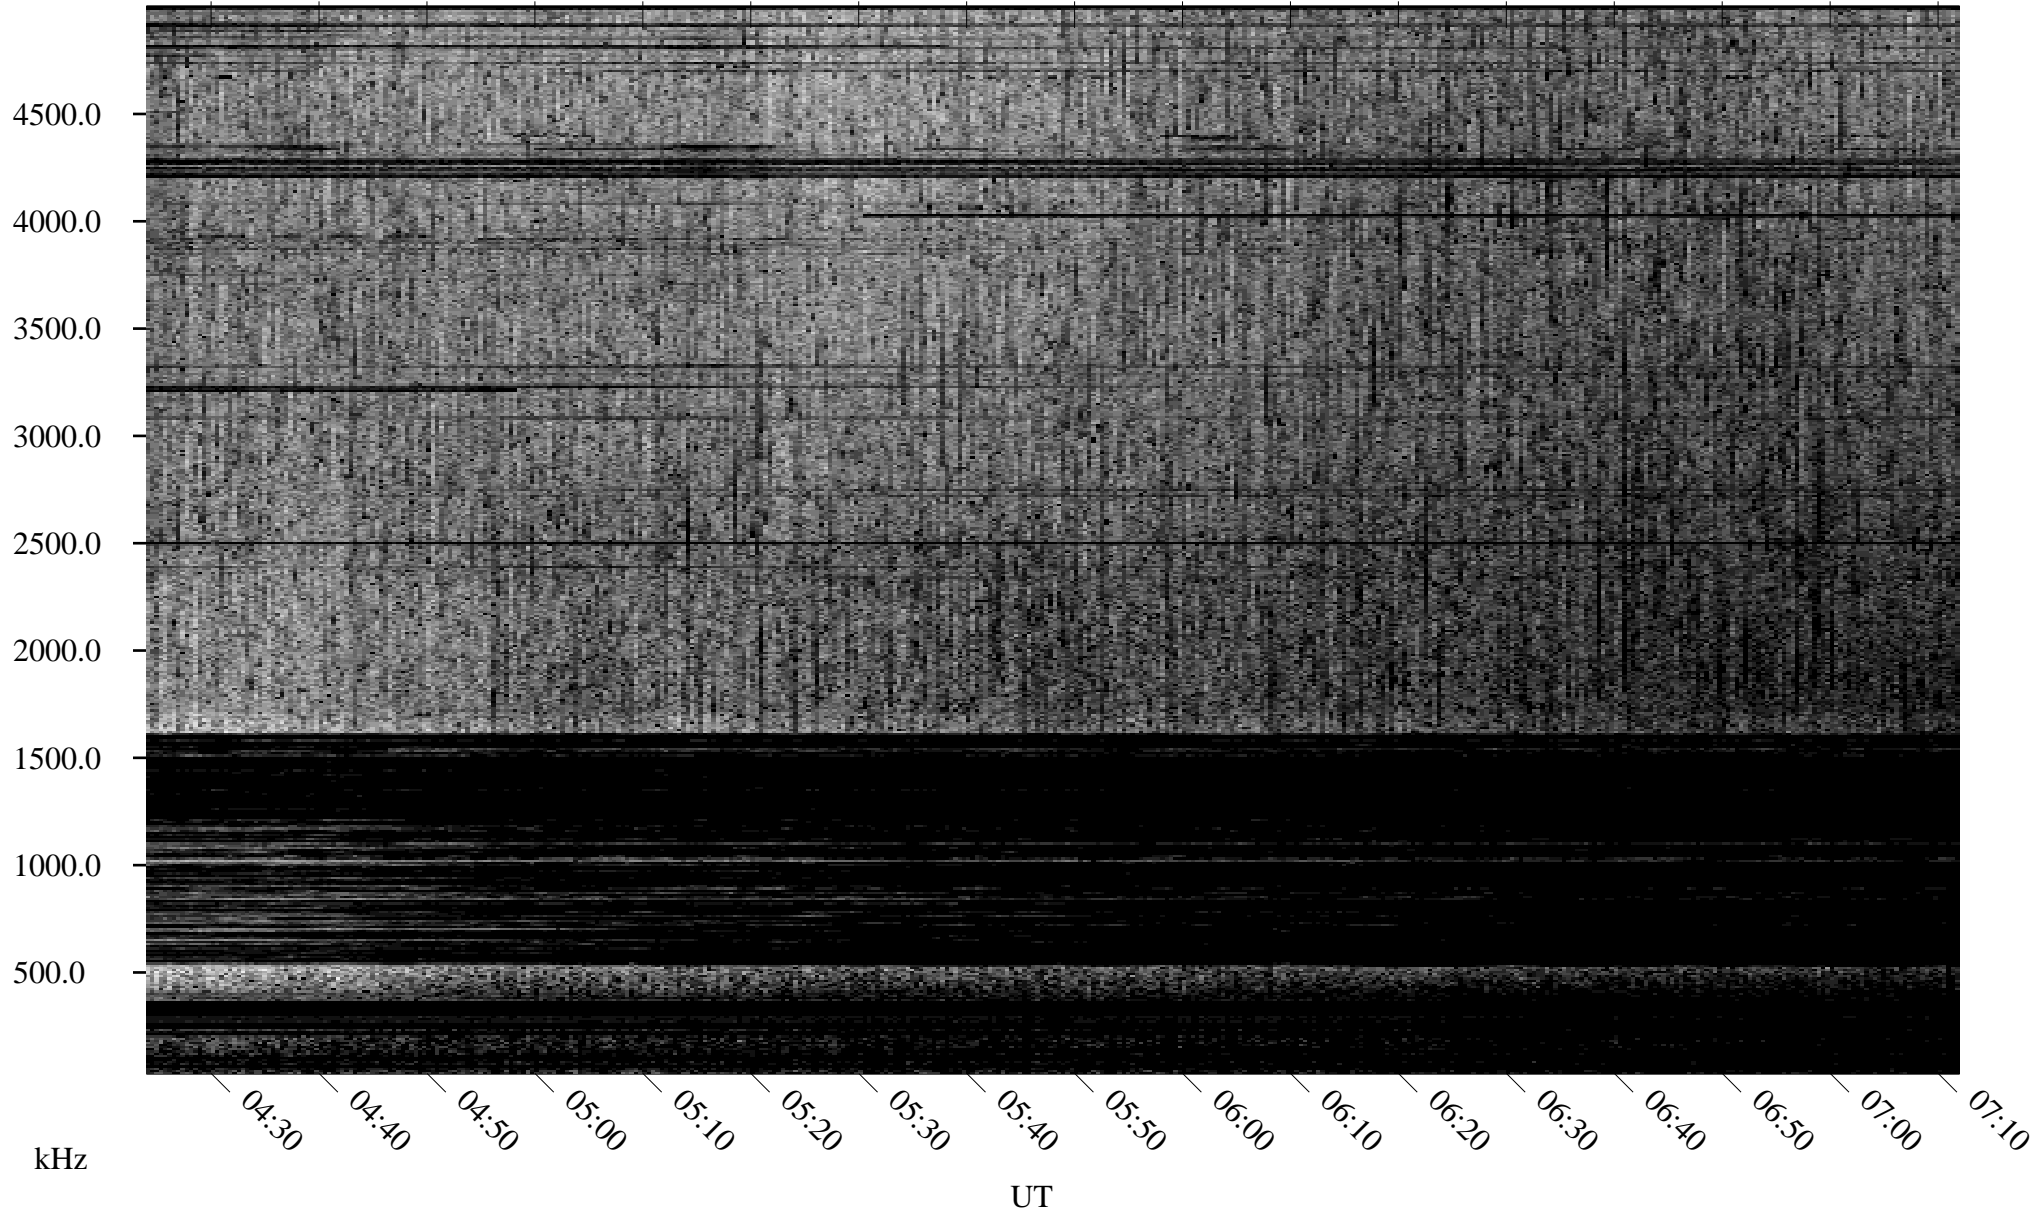

06/26/1996 Churchill, Manitoba

Linear Scale Black = 161 White = 15

ch96178l.r00m max_12

Page 1

06/26/1996 Churchill, Manitoba

Linear Scale Black = 161 White = 15

ch96178l.r00m max_12

Page 2

06/27/1996 Churchill, Manitoba

Linear Scale Black = 161 White = 15

ch96178l.r00m max_12

Page 3

06/27/1996 Churchill, Manitoba

Linear Scale Black = 161 White = 15

ch96178l.r00m max_12

Page 4

06/27/1996 Churchill, Manitoba

Linear Scale Black = 161 White = 15

ch96178l.r00m max_12

Page 5

06/27/1996 Churchill, Manitoba

Linear Scale Black = 161 White = 15

ch96178l.r00m max_12

Page 6

06/27/1996 Churchill, Manitoba

Linear Scale Black = 161 White = 15

ch96178l.r00m max_12

Page 7

06/27/1996 Churchill, Manitoba

Linear Scale Black = 161 White = 15

ch96178l.r00m max_12

Page 8