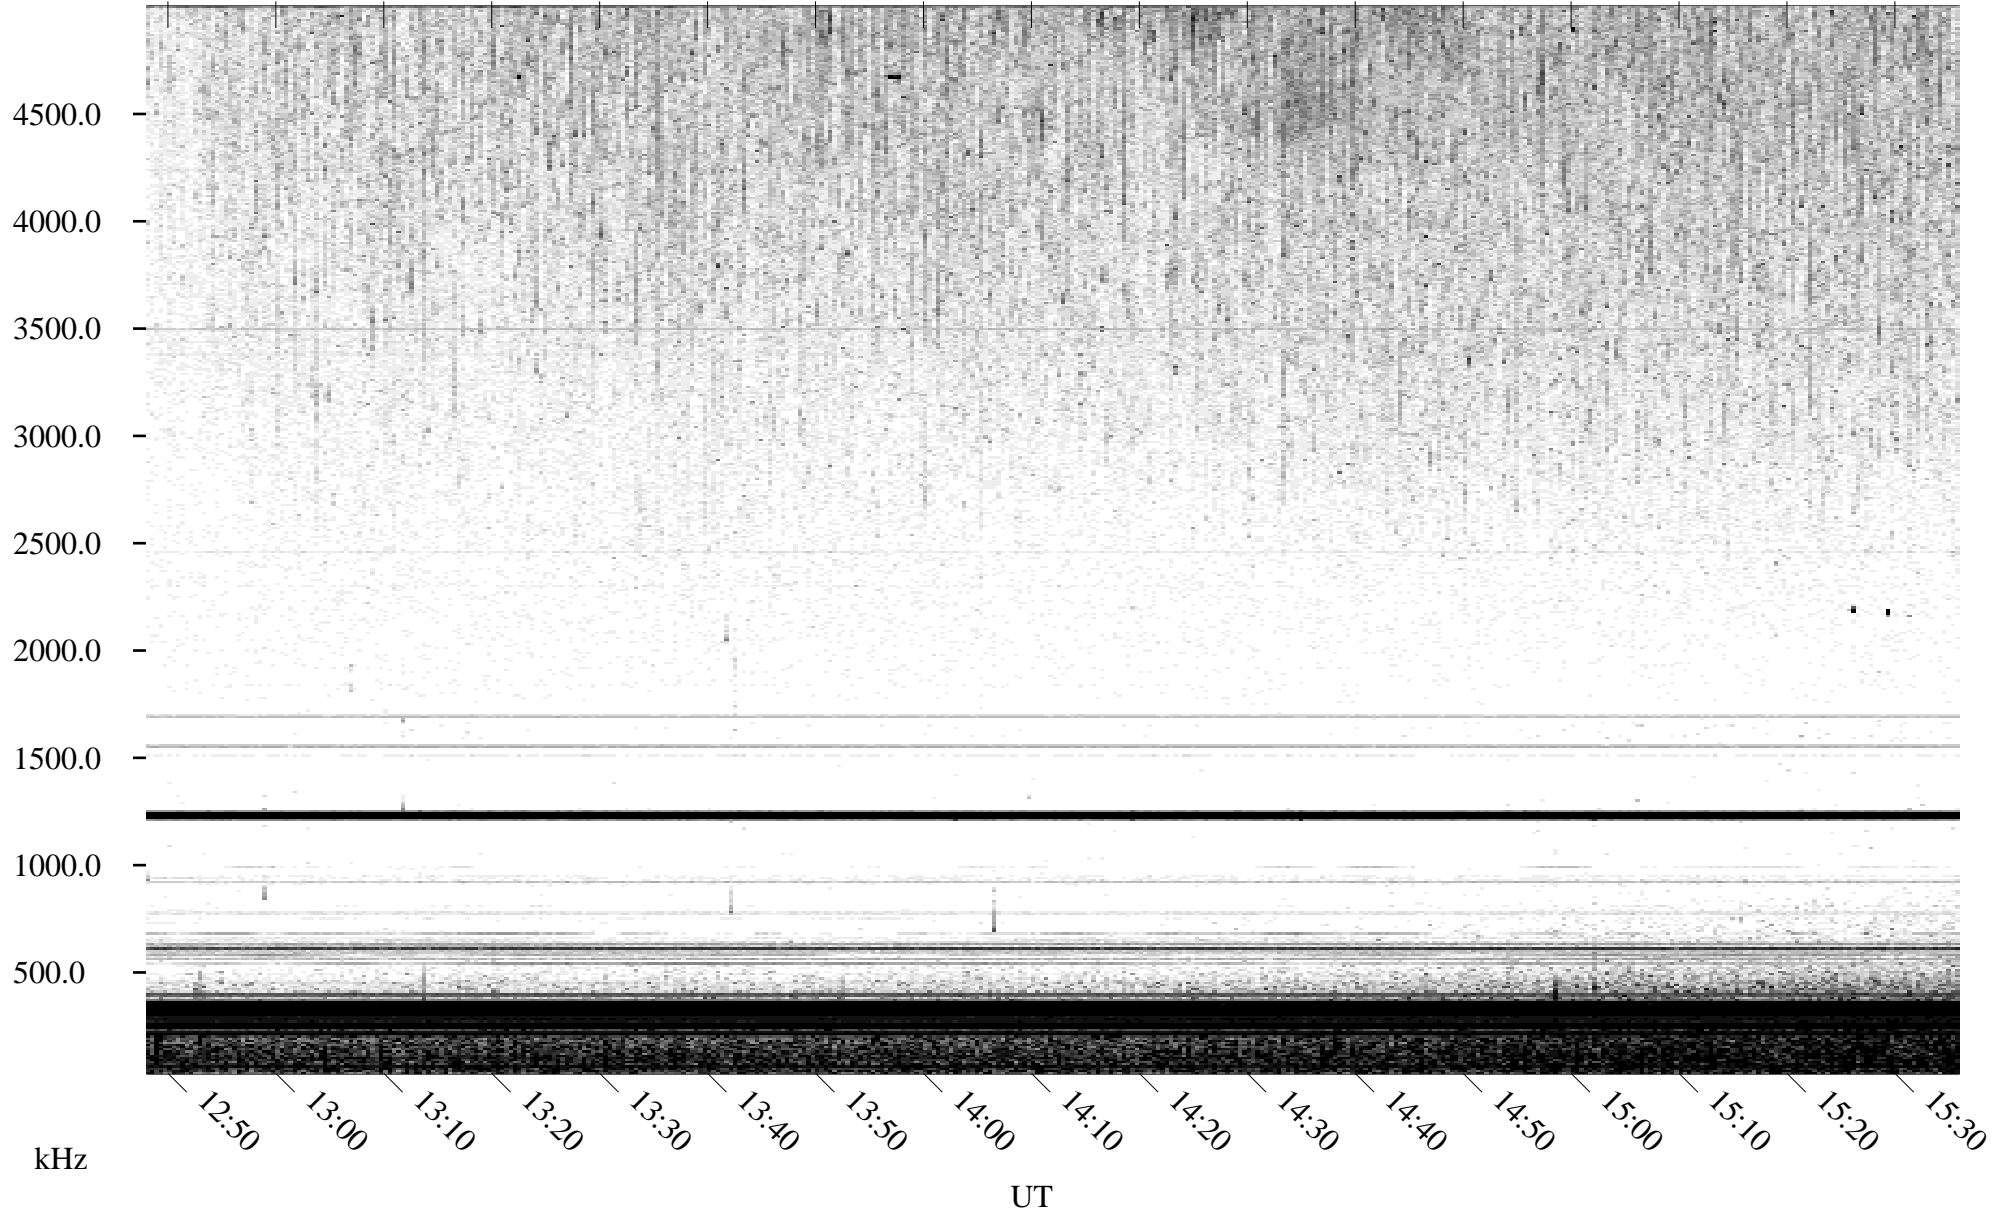

06/26/1996 Churchill, Manitoba

Linear Scale Black = 161 White = 15

ch96178l.r00m max_12

Page 1

06/26/1996 Churchill, Manitoba

Linear Scale Black = 161 White = 15

ch96178l.r00m max_12

Page 2

06/27/1996 Churchill, Manitoba

Linear Scale Black = 161 White = 15

ch96178l.r00m max_12

Page 3

06/27/1996 Churchill, Manitoba

Linear Scale Black = 161 White = 15

ch96178l.r00m max_12

Page 4

06/27/1996 Churchill, Manitoba

Linear Scale Black = 161 White = 15

ch96178l.r00m max_12

Page 5

06/27/1996 Churchill, Manitoba

Linear Scale Black = 161 White = 15

ch96178l.r00m max_12

Page 6

06/27/1996 Churchill, Manitoba

Linear Scale Black = 161 White = 15

ch96178l.r00m max_12

Page 7

06/27/1996 Churchill, Manitoba

Linear Scale Black = 161 White = 15

ch96178l.r00m max_12

Page 8