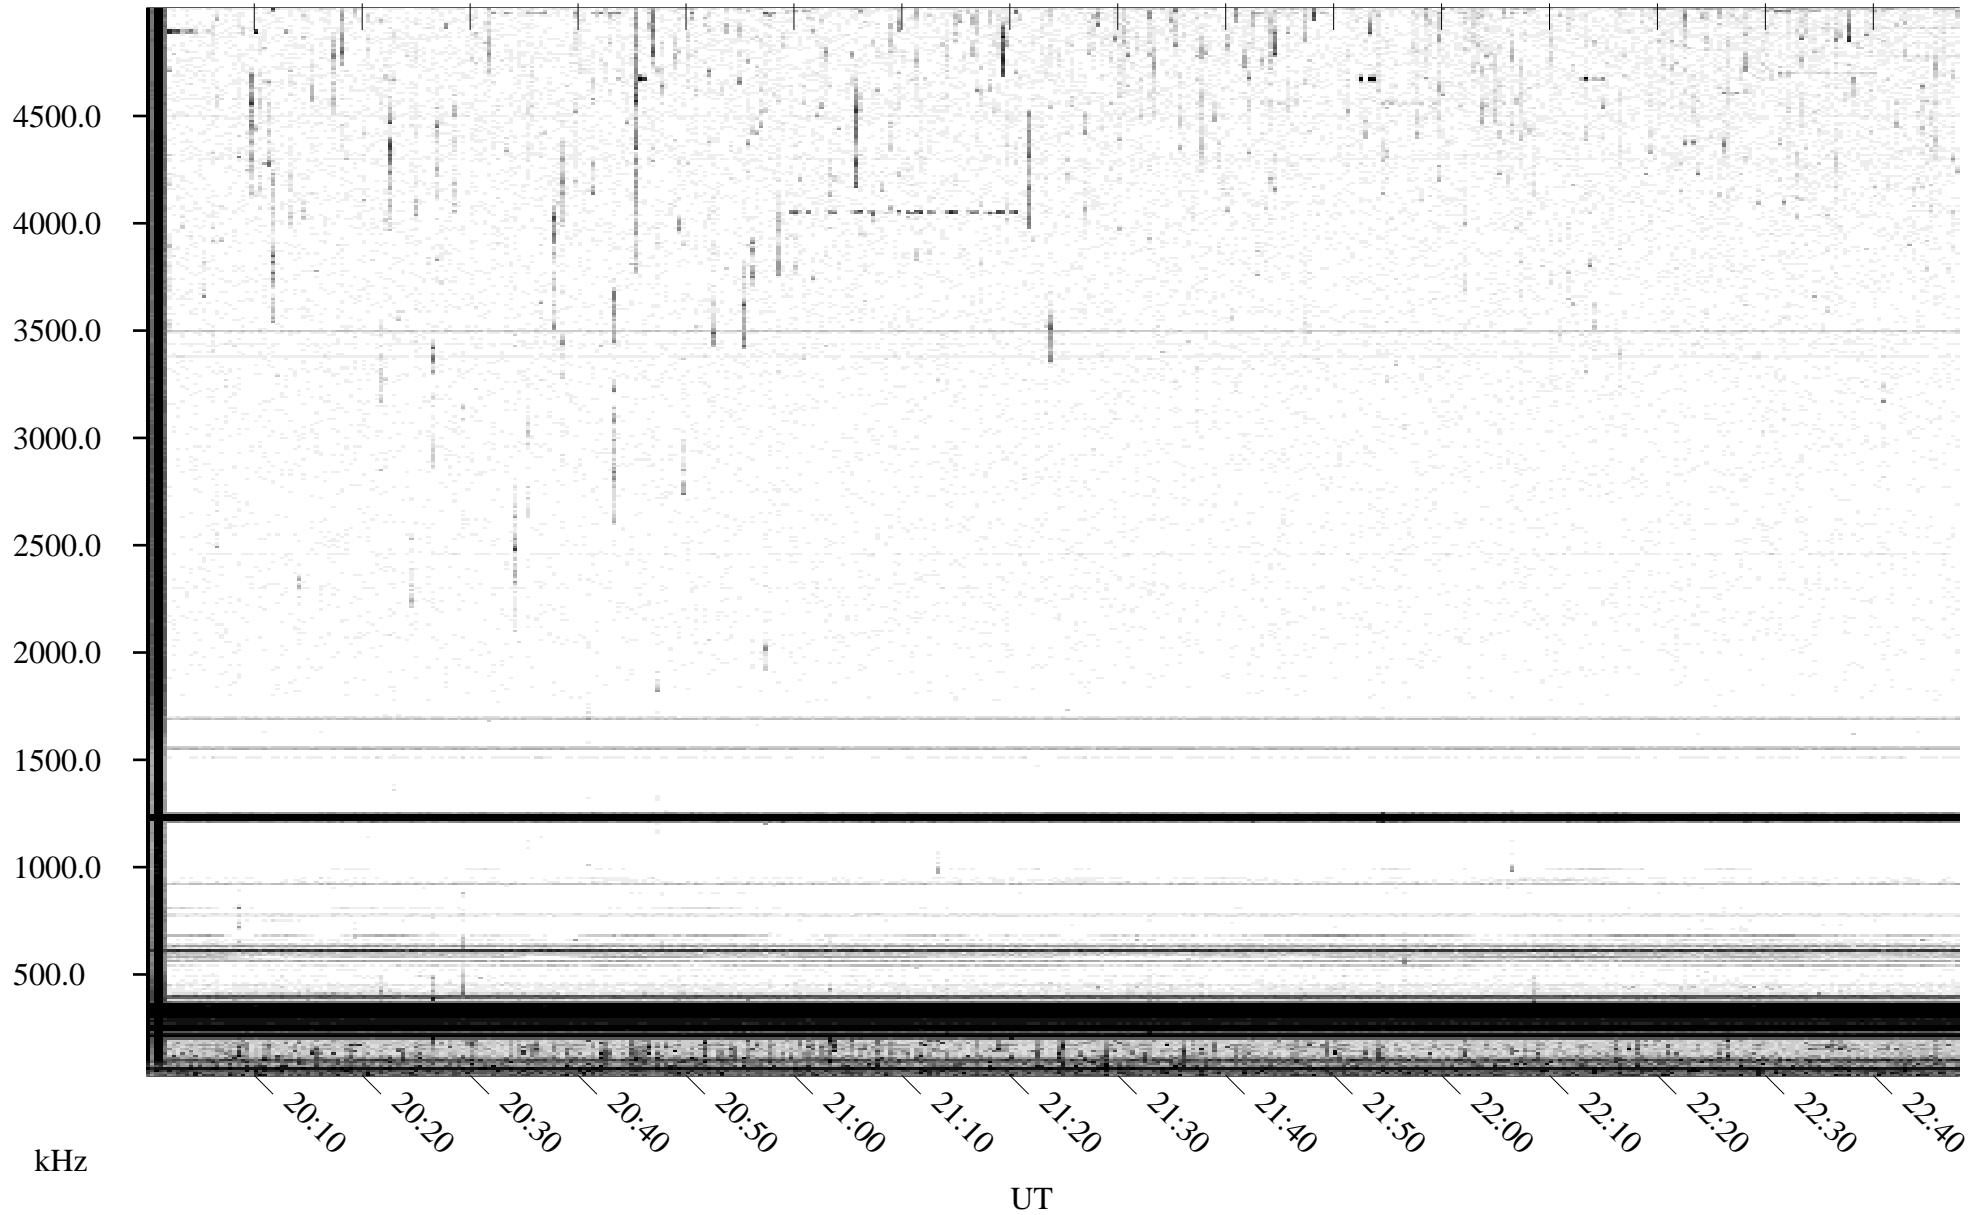

06/26/1996 Churchill, Manitoba

Linear Scale Black = 161 White = 15

ch96178l.r00m max_12

Page 1

06/26/1996 Churchill, Manitoba

Linear Scale Black = 161 White = 15

ch96178l.r00m max_12

Page 2

06/27/1996 Churchill, Manitoba

Linear Scale Black = 161 White = 15

ch96178l.r00m max_12

Page 3

06/27/1996 Churchill, Manitoba

Linear Scale Black = 161 White = 15

ch96178l.r00m max_12

Page 4

06/27/1996 Churchill, Manitoba

Linear Scale Black = 161 White = 15

ch96178l.r00m max_12

Page 5

06/27/1996 Churchill, Manitoba

Linear Scale Black = 161 White = 15

ch96178l.r00m max_12

Page 6

06/27/1996 Churchill, Manitoba

Linear Scale Black = 161 White = 15

ch96178l.r00m max_12

Page 7

06/27/1996 Churchill, Manitoba

Linear Scale Black = 161 White = 15

ch96178l.r00m max_12

Page 8