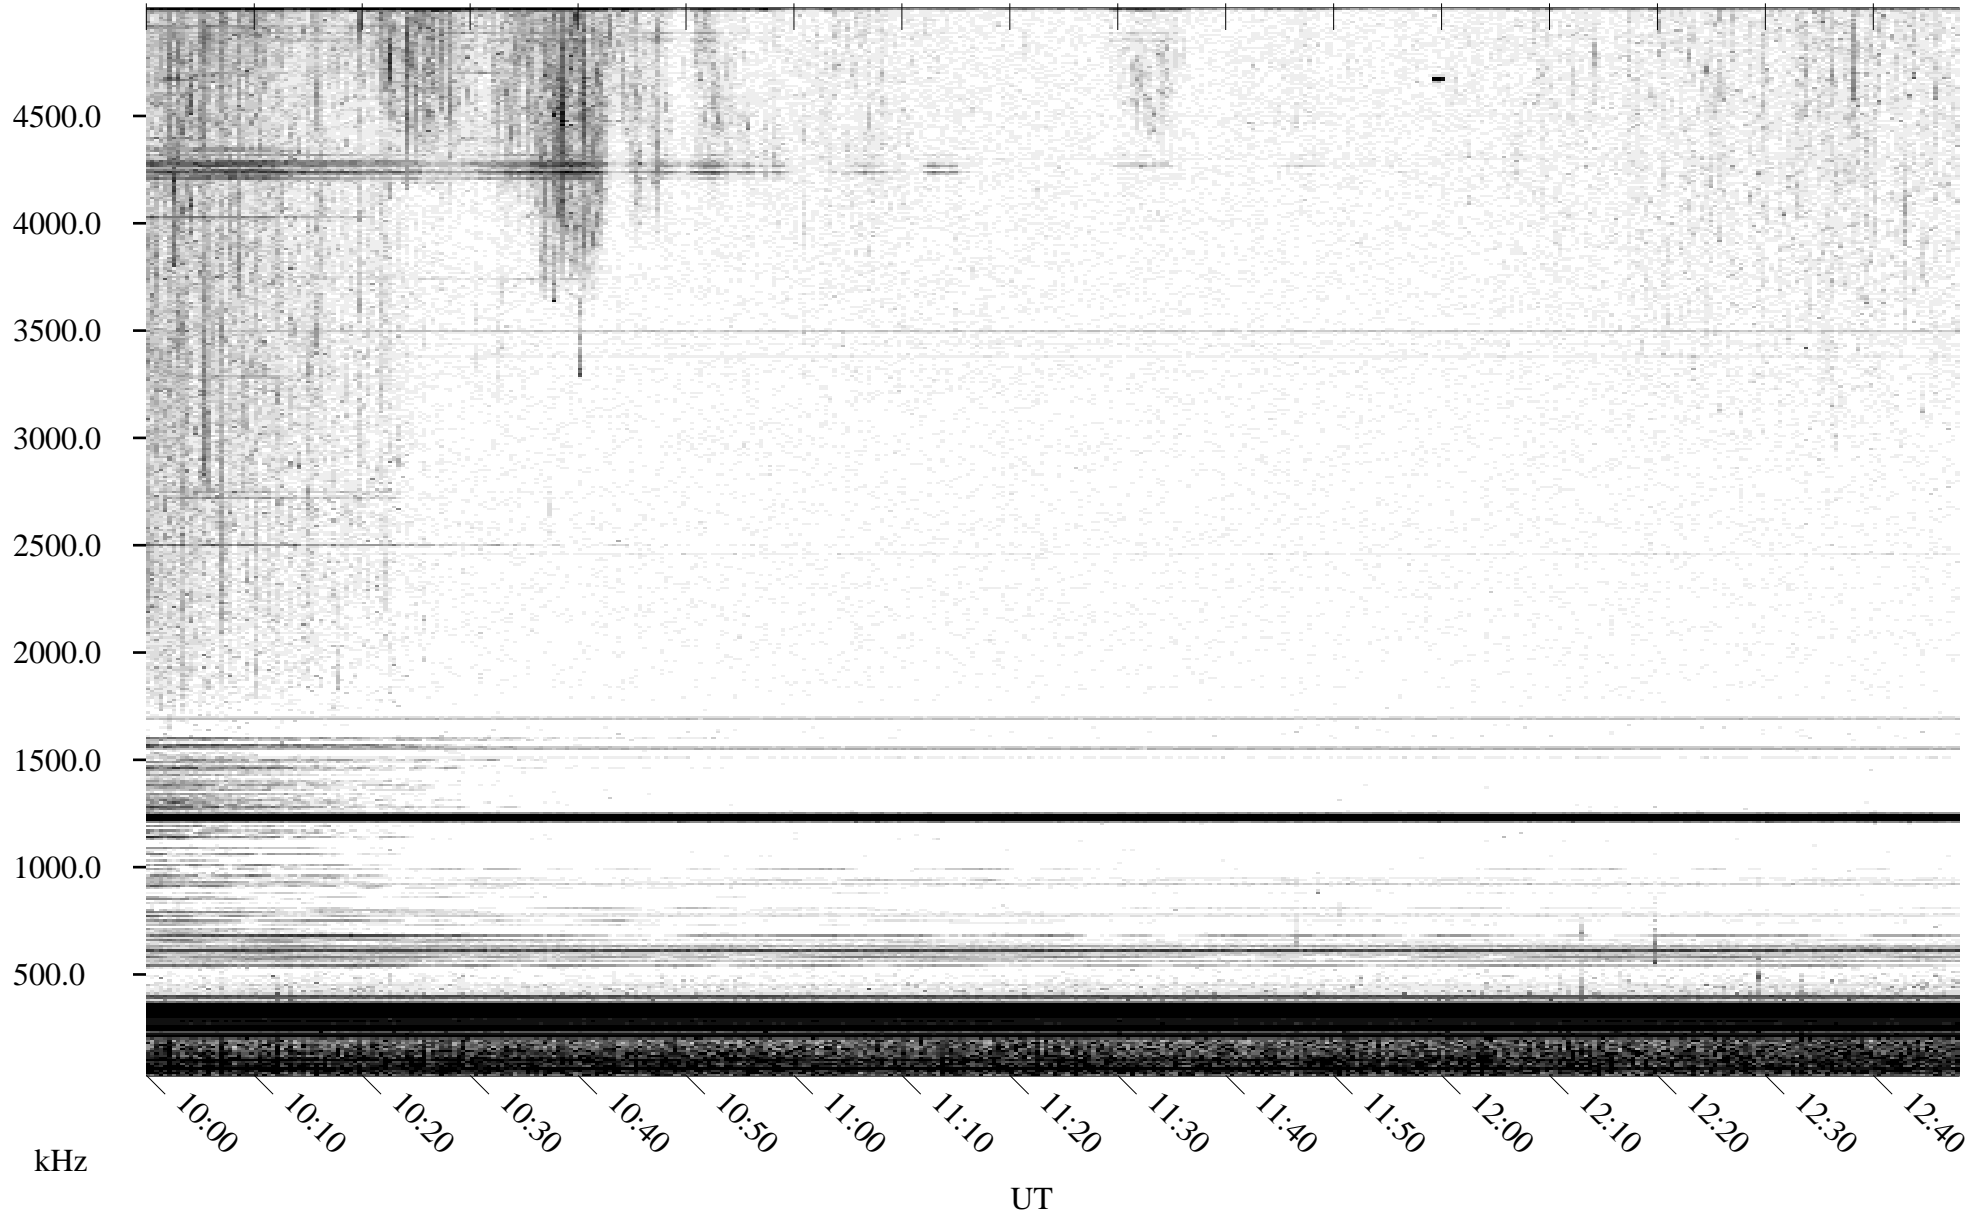

06/26/1996 Churchill, Manitoba

Linear Scale Black = 161 White = 15

ch96178l.r00m max_12

Page 1

06/26/1996 Churchill, Manitoba

Linear Scale Black = 161 White = 15

ch96178l.r00m max_12

Page 2

06/27/1996 Churchill, Manitoba

Linear Scale Black = 161 White = 15

ch96178l.r00m max_12

Page 3

06/27/1996 Churchill, Manitoba

Linear Scale Black = 161 White = 15

ch96178l.r00m max_12

Page 4

06/27/1996 Churchill, Manitoba

Linear Scale Black = 161 White = 15

ch96178l.r00m max_12

Page 5

06/27/1996 Churchill, Manitoba

Linear Scale Black = 161 White = 15

ch96178l.r00m max_12

Page 6

06/27/1996 Churchill, Manitoba

Linear Scale Black = 161 White = 15

ch96178l.r00m max_12

Page 7

06/27/1996 Churchill, Manitoba

Linear Scale Black = 161 White = 15

ch96178l.r00m max_12

Page 8