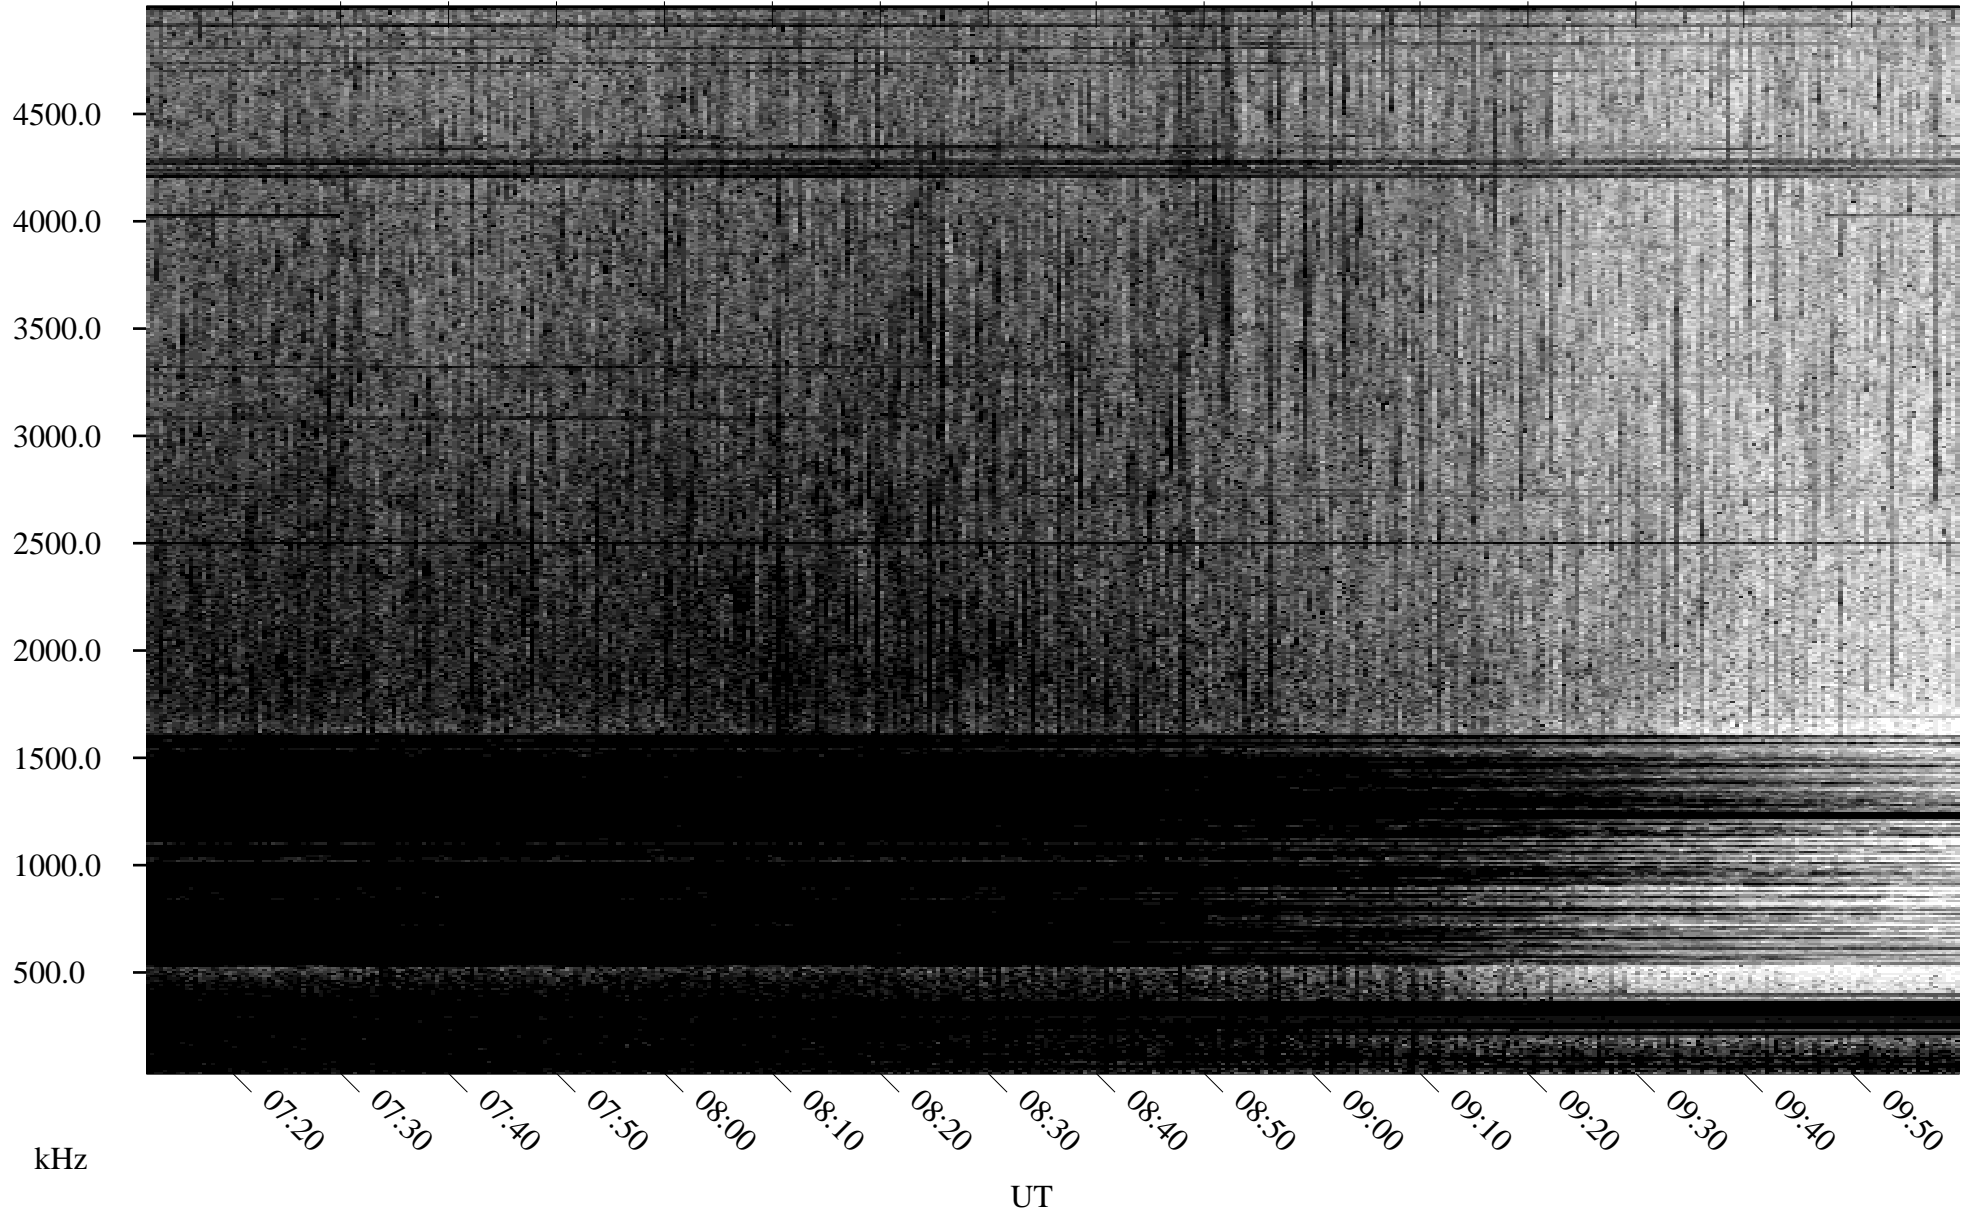

06/26/1996 Churchill, Manitoba

Linear Scale Black = 161 White = 15

ch96178l.r00m max_12

Page 1

06/26/1996 Churchill, Manitoba

Linear Scale Black = 161 White = 15

ch96178l.r00m max_12

Page 2

06/27/1996 Churchill, Manitoba

Linear Scale Black = 161 White = 15

ch96178l.r00m max_12

Page 3

06/27/1996 Churchill, Manitoba

Linear Scale Black = 161 White = 15

ch96178l.r00m max_12

Page 4

06/27/1996 Churchill, Manitoba

Linear Scale Black = 161 White = 15

ch96178l.r00m max_12

Page 5

06/27/1996 Churchill, Manitoba

Linear Scale Black = 161 White = 15

ch96178l.r00m max_12

Page 6

06/27/1996 Churchill, Manitoba

Linear Scale Black = 161 White = 15

ch96178l.r00m max_12

Page 7

06/27/1996 Churchill, Manitoba

Linear Scale Black = 161 White = 15

ch96178l.r00m max_12

Page 8