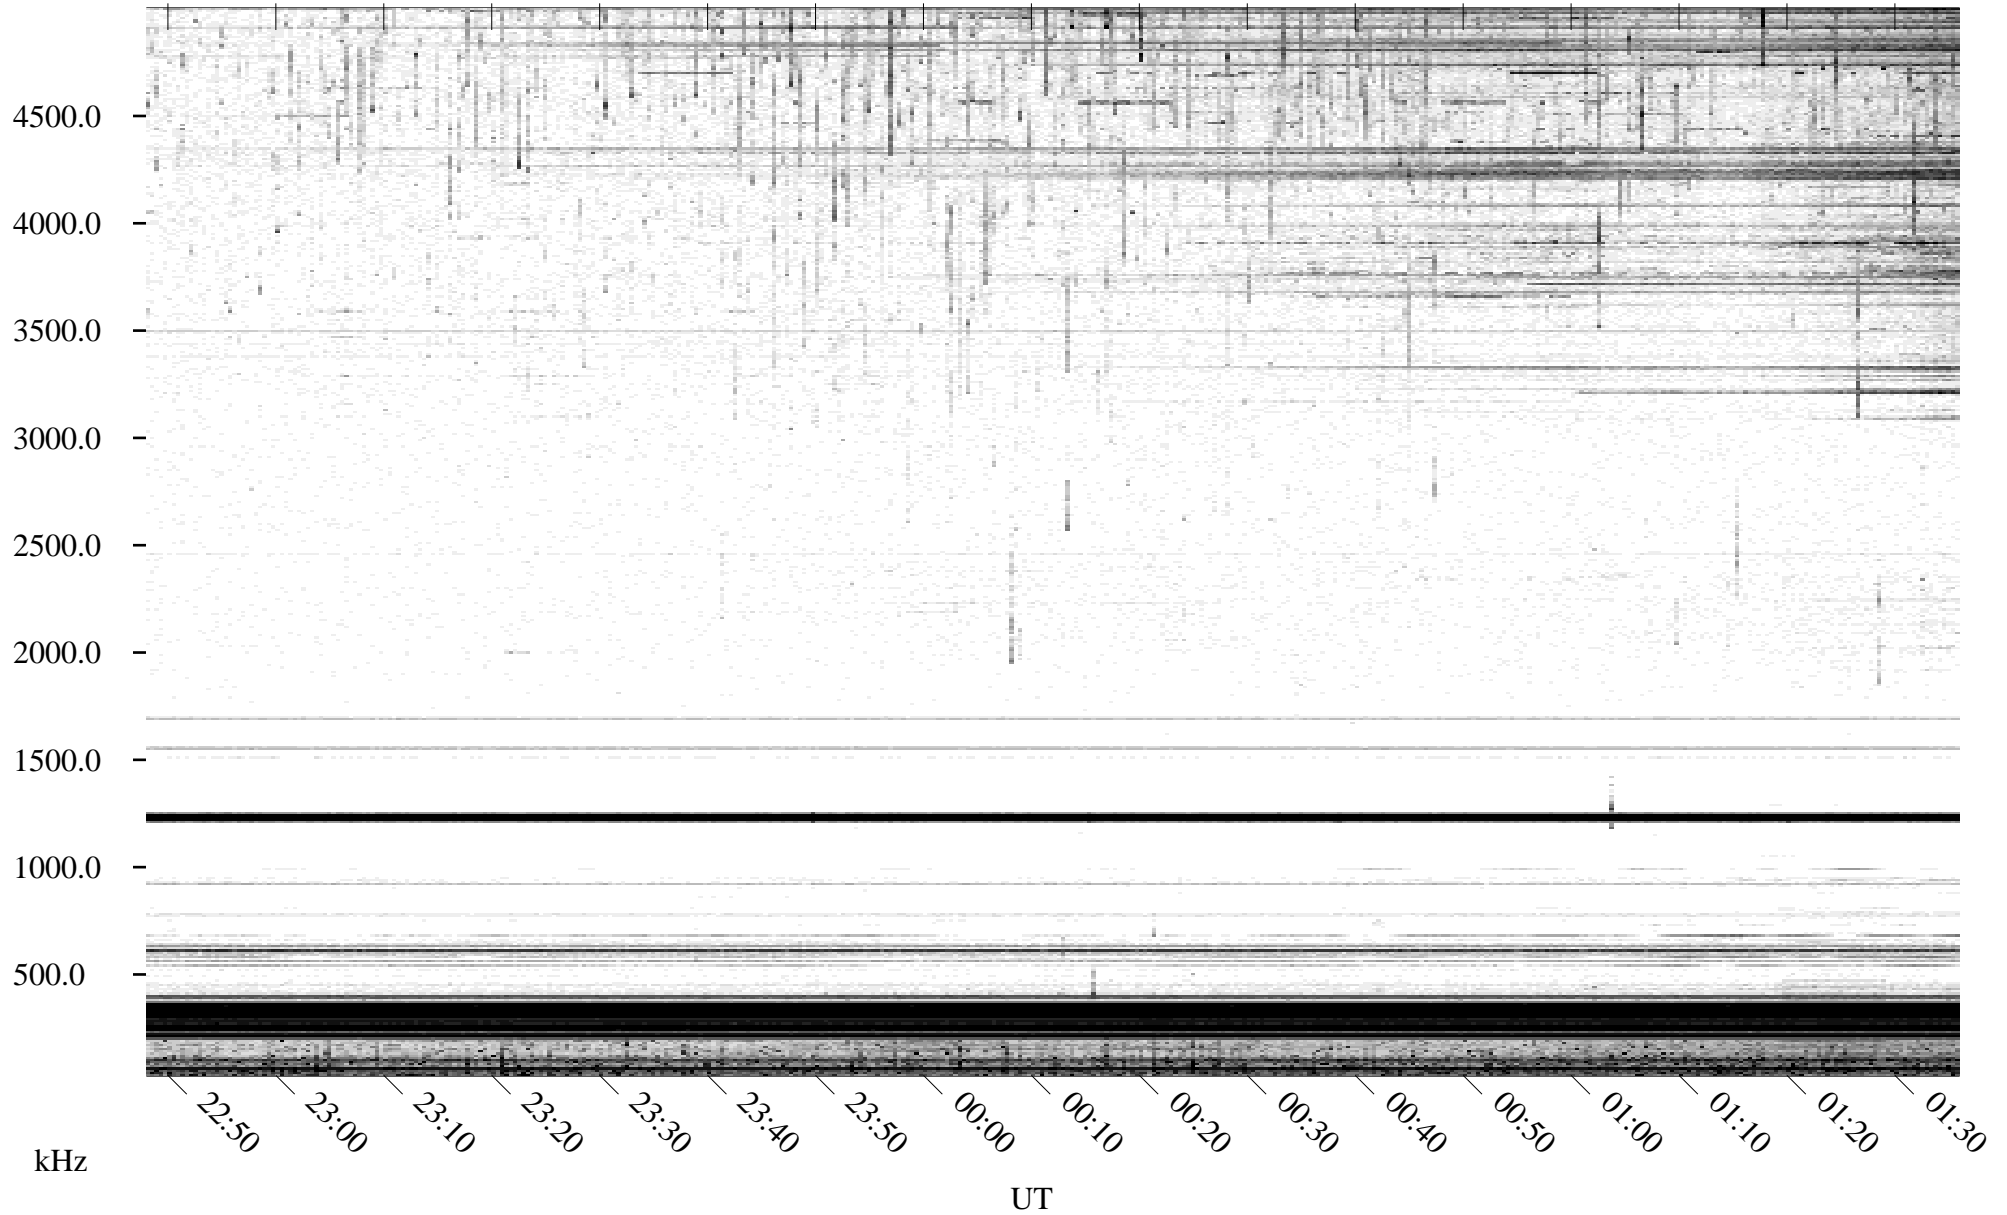

06/26/1996 Churchill, Manitoba

Linear Scale Black = 161 White = 15

ch96178l.r00m max_12

Page 1

06/26/1996 Churchill, Manitoba

Linear Scale Black = 161 White = 15

ch96178l.r00m max_12

Page 2

06/27/1996 Churchill, Manitoba

Linear Scale Black = 161 White = 15

ch96178l.r00m max_12

Page 3

06/27/1996 Churchill, Manitoba

Linear Scale Black = 161 White = 15

ch96178l.r00m max_12

Page 4

06/27/1996 Churchill, Manitoba

Linear Scale Black = 161 White = 15

ch96178l.r00m max_12

Page 5

06/27/1996 Churchill, Manitoba

Linear Scale Black = 161 White = 15

ch96178l.r00m max_12

Page 6

06/27/1996 Churchill, Manitoba

Linear Scale Black = 161 White = 15

ch96178l.r00m max_12

Page 7

06/27/1996 Churchill, Manitoba

Linear Scale Black = 161 White = 15

ch96178l.r00m max_12

Page 8