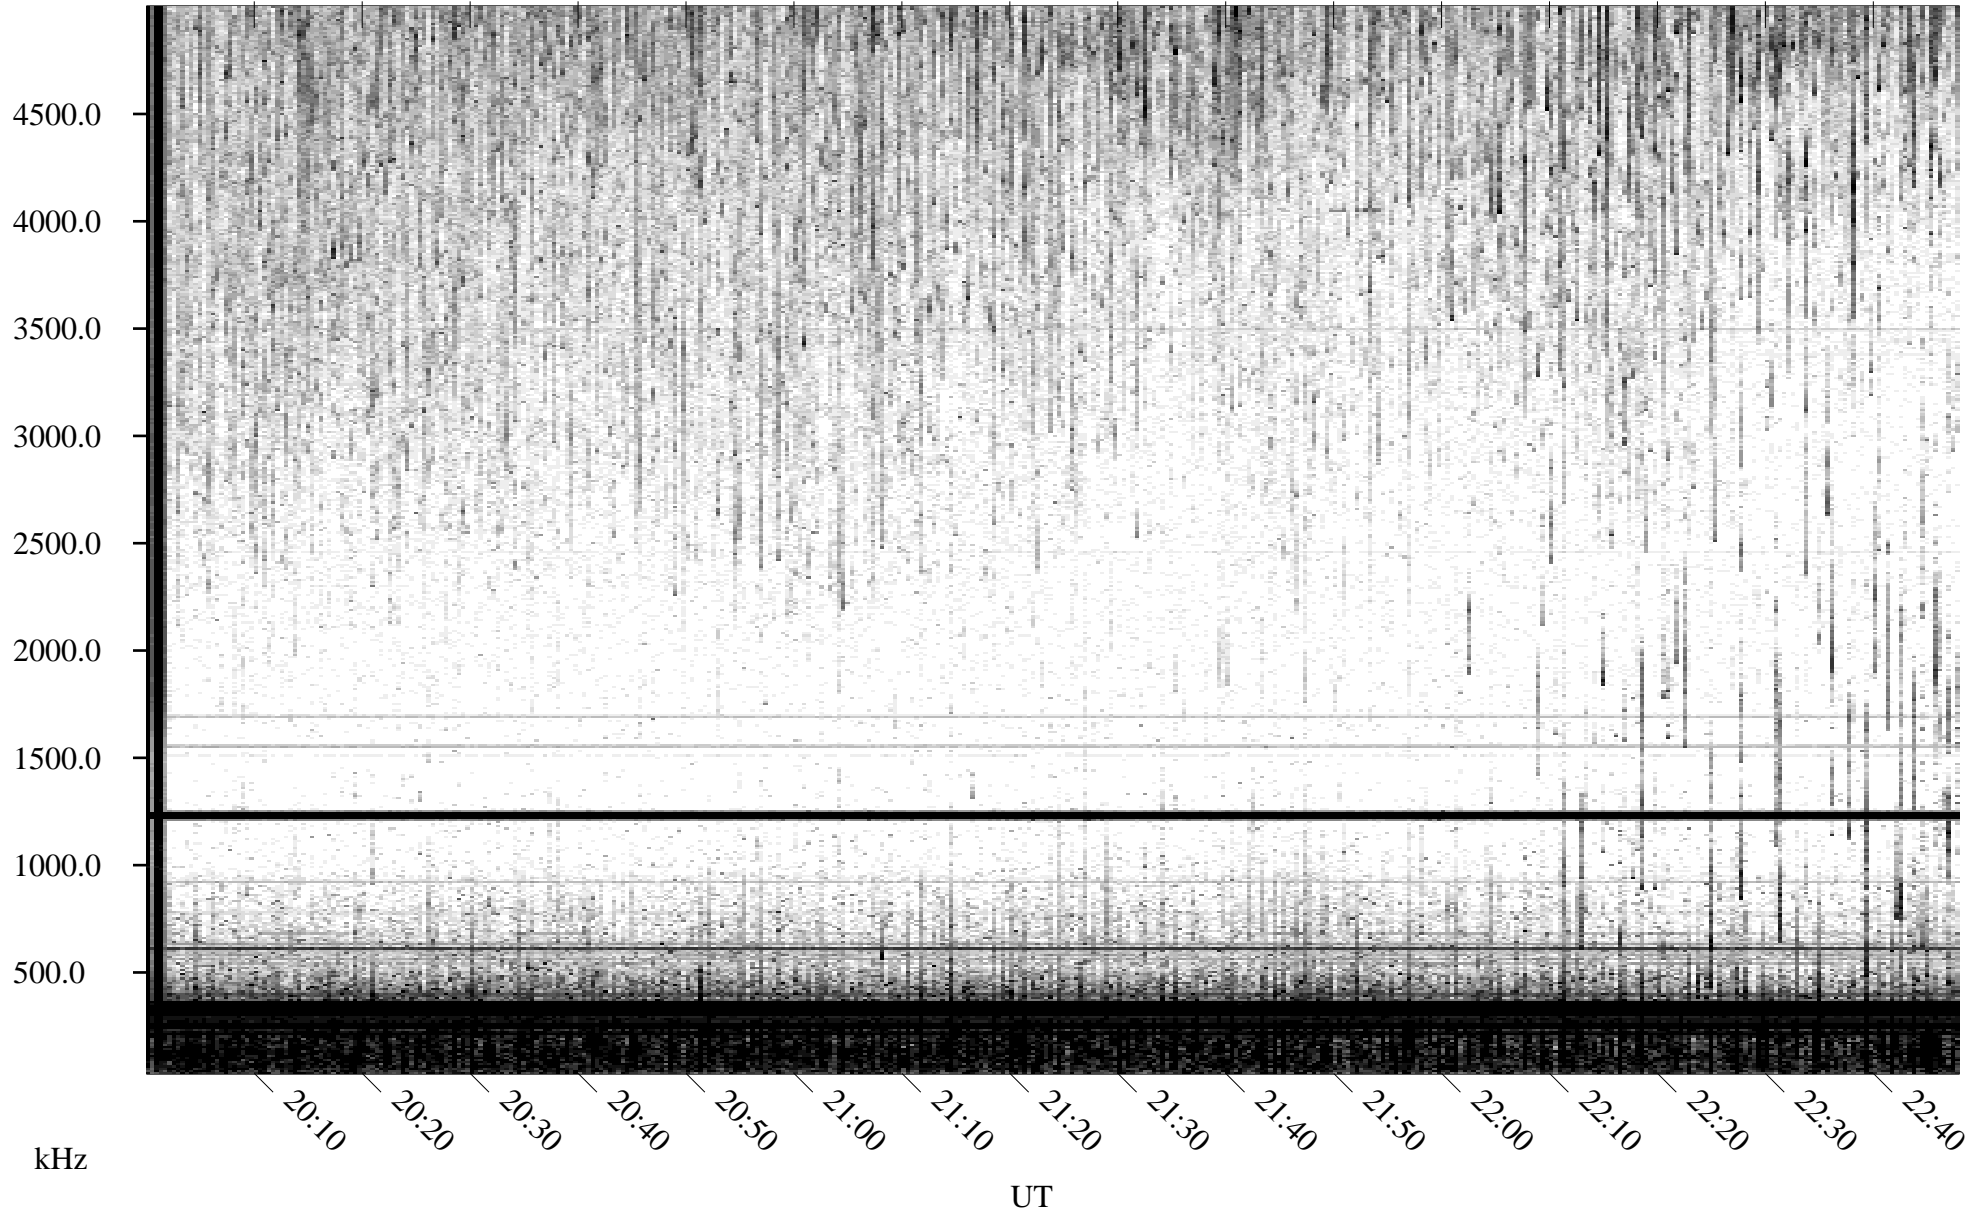

06/27/1996 Churchill, Manitoba

Linear Scale Black = 161 White = 15

ch96179l.r00m max_12

Page 1

06/27/1996 Churchill, Manitoba

Linear Scale Black = 161 White = 15

ch96179l.r00m max_12

Page 2

06/28/1996 Churchill, Manitoba

Linear Scale Black = 161 White = 15

ch96179l.r00m max_12

Page 3

06/28/1996 Churchill, Manitoba

Linear Scale Black = 161 White = 15

ch96179l.r00m max_12

Page 4

06/28/1996 Churchill, Manitoba

Linear Scale Black = 161 White = 15

ch96179l.r00m max_12

06/28/1996 Churchill, Manitoba

Linear Scale Black = 161 White = 15

ch96179l.r00m max_12

Page 6

06/28/1996 Churchill, Manitoba

Linear Scale Black = 161 White = 15

ch96179l.r00m max_12

Page 7

06/28/1996 Churchill, Manitoba

Linear Scale Black = 161 White = 15

ch96179l.r00m max_12

Page 8