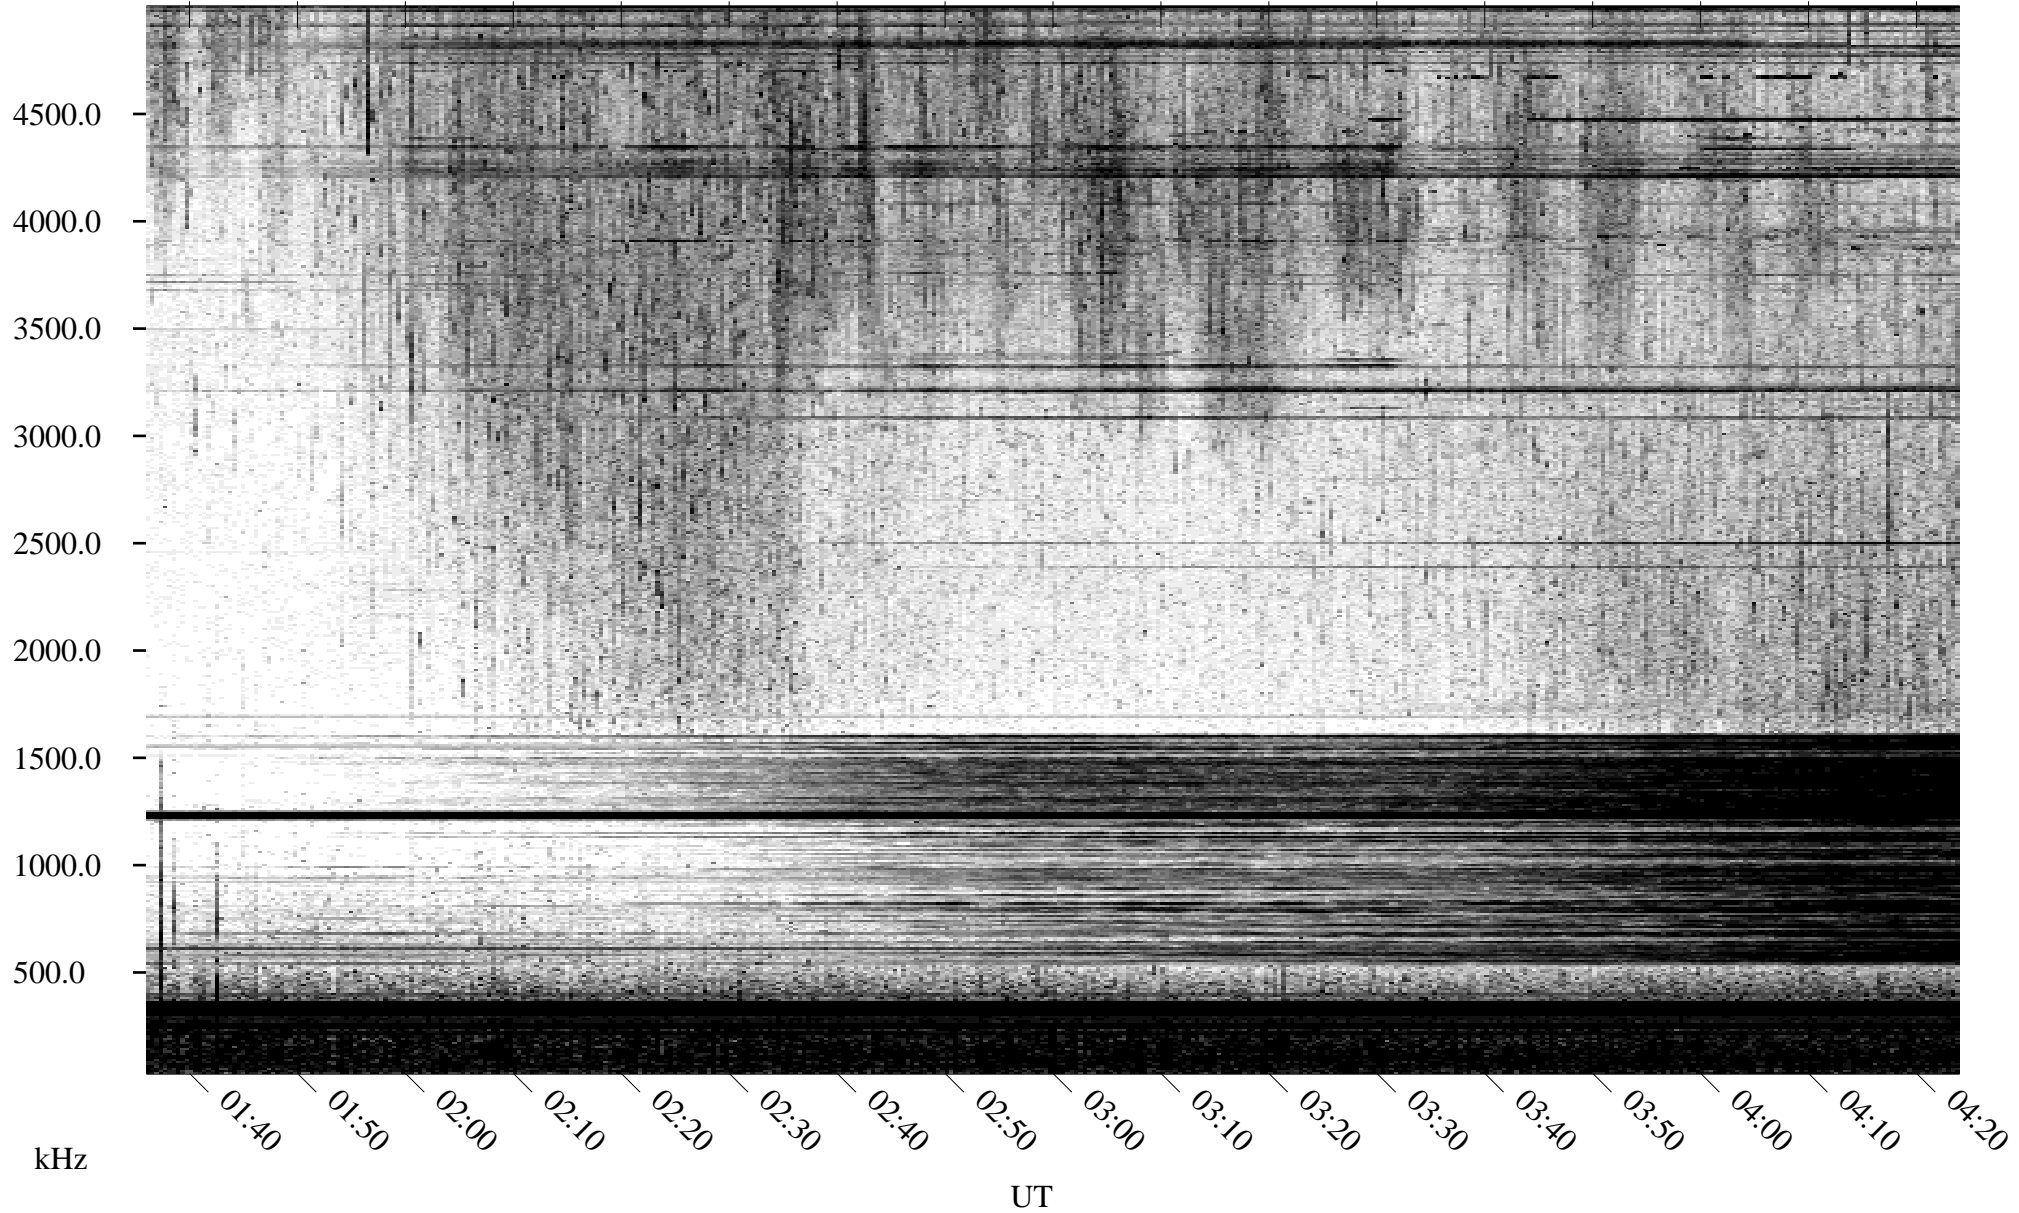

06/27/1996 Churchill, Manitoba

Linear Scale Black = 161 White = 15

ch96179l.r00m max_12

Page 1

06/27/1996 Churchill, Manitoba

Linear Scale Black = 161 White = 15

ch96179l.r00m max_12

Page 2

06/28/1996 Churchill, Manitoba

Linear Scale Black = 161 White = 15

ch96179l.r00m max_12

Page 3

06/28/1996 Churchill, Manitoba

Linear Scale Black = 161 White = 15

ch96179l.r00m max_12

Page 4

06/28/1996 Churchill, Manitoba

Linear Scale Black = 161 White = 15

ch96179l.r00m max_12

06/28/1996 Churchill, Manitoba

Linear Scale Black = 161 White = 15

ch96179l.r00m max_12

Page 6

06/28/1996 Churchill, Manitoba

Linear Scale Black = 161 White = 15

ch96179l.r00m max_12

Page 7

06/28/1996 Churchill, Manitoba

Linear Scale Black = 161 White = 15

ch96179l.r00m max_12

Page 8