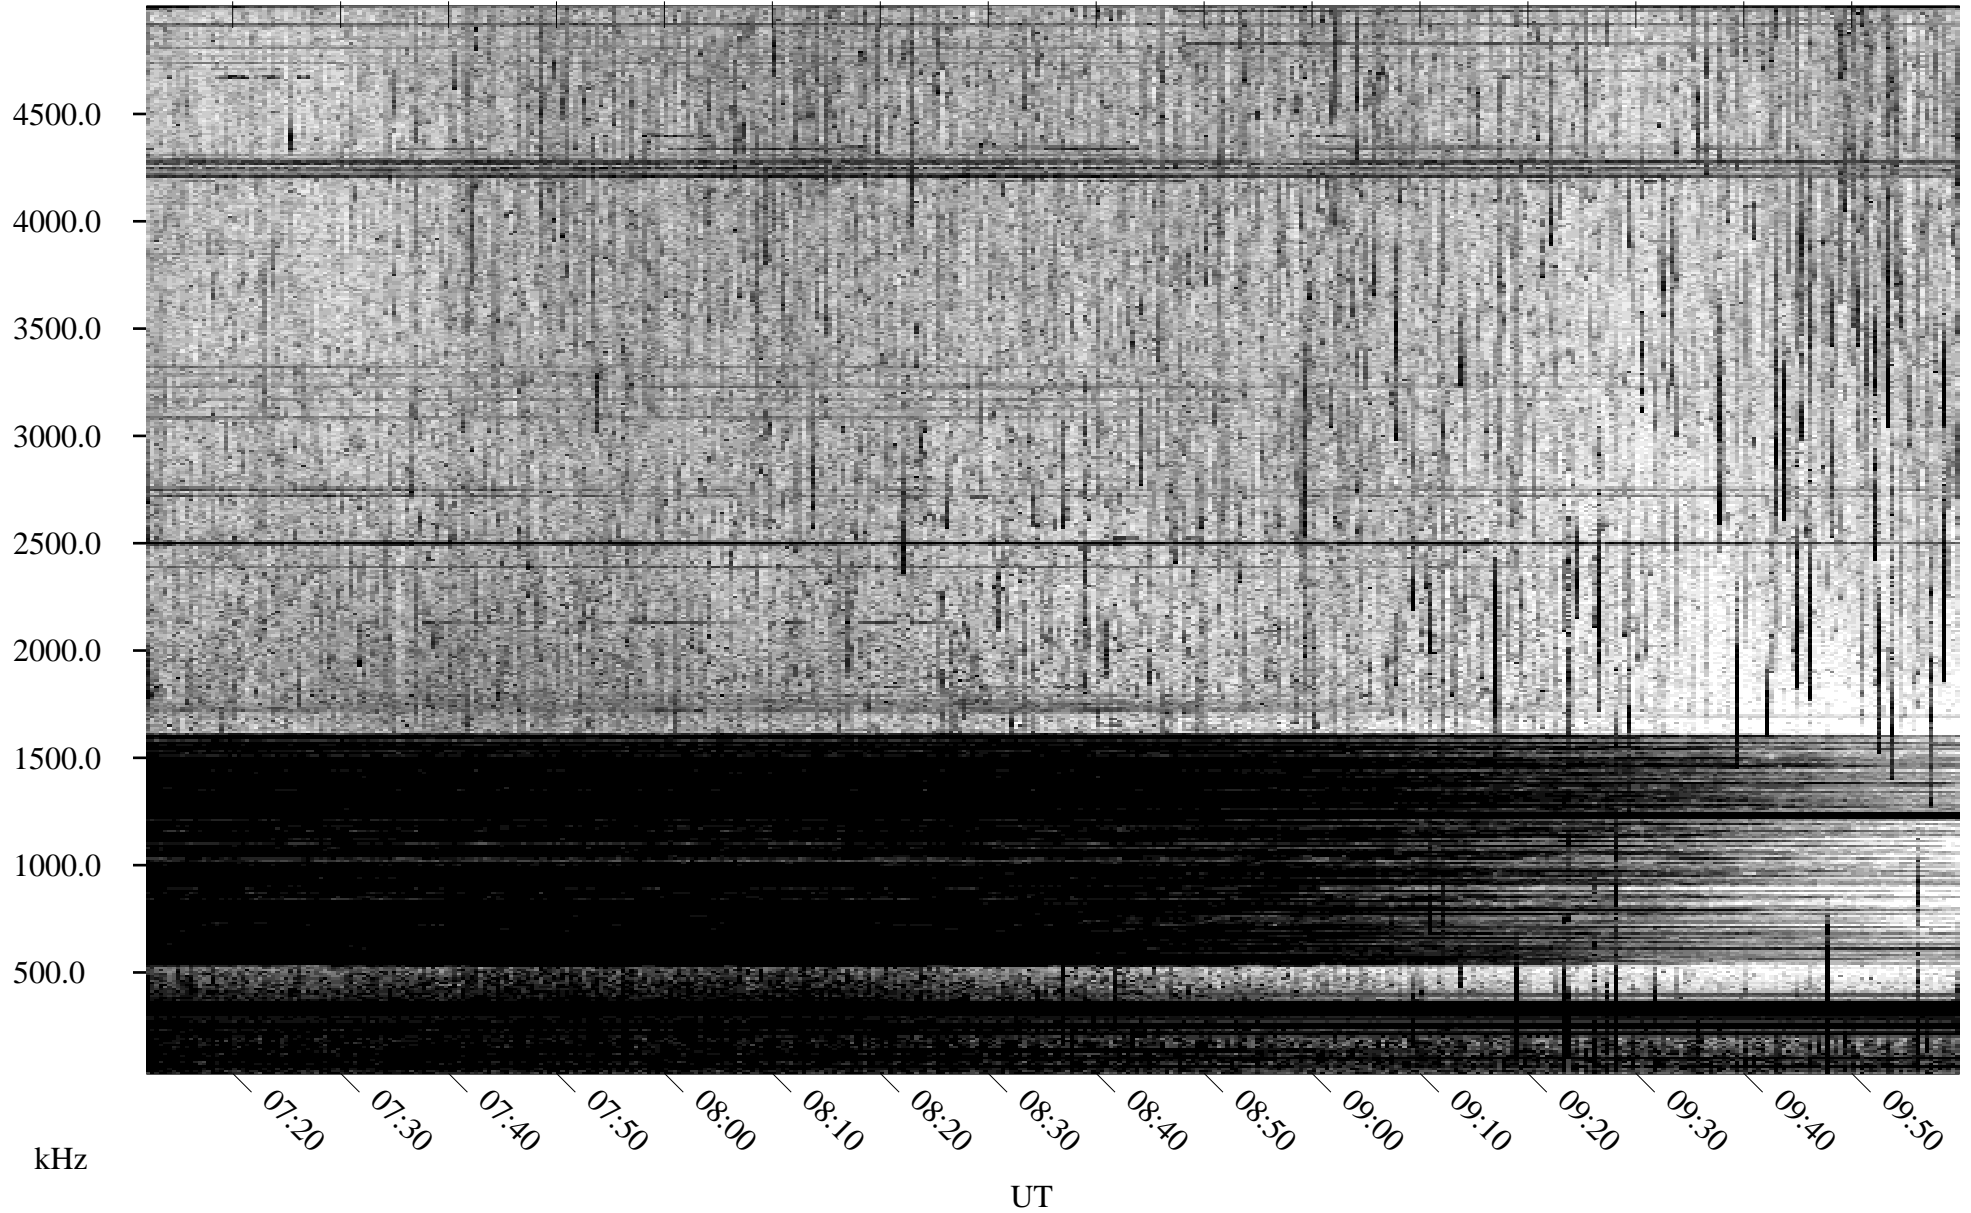

06/27/1996 Churchill, Manitoba

Linear Scale Black = 161 White = 15

ch96179l.r00m max_12

Page 1

06/27/1996 Churchill, Manitoba

Linear Scale Black = 161 White = 15

ch96179l.r00m max_12

Page 2

06/28/1996 Churchill, Manitoba

Linear Scale Black = 161 White = 15

ch96179l.r00m max_12

Page 3

06/28/1996 Churchill, Manitoba

Linear Scale Black = 161 White = 15

ch96179l.r00m max_12

Page 4

06/28/1996 Churchill, Manitoba

Linear Scale Black = 161 White = 15

ch96179l.r00m max_12

06/28/1996 Churchill, Manitoba

Linear Scale Black = 161 White = 15

ch96179l.r00m max_12

Page 6

06/28/1996 Churchill, Manitoba

Linear Scale Black = 161 White = 15

ch96179l.r00m max_12

Page 7

06/28/1996 Churchill, Manitoba

Linear Scale Black = 161 White = 15

ch96179l.r00m max_12

Page 8