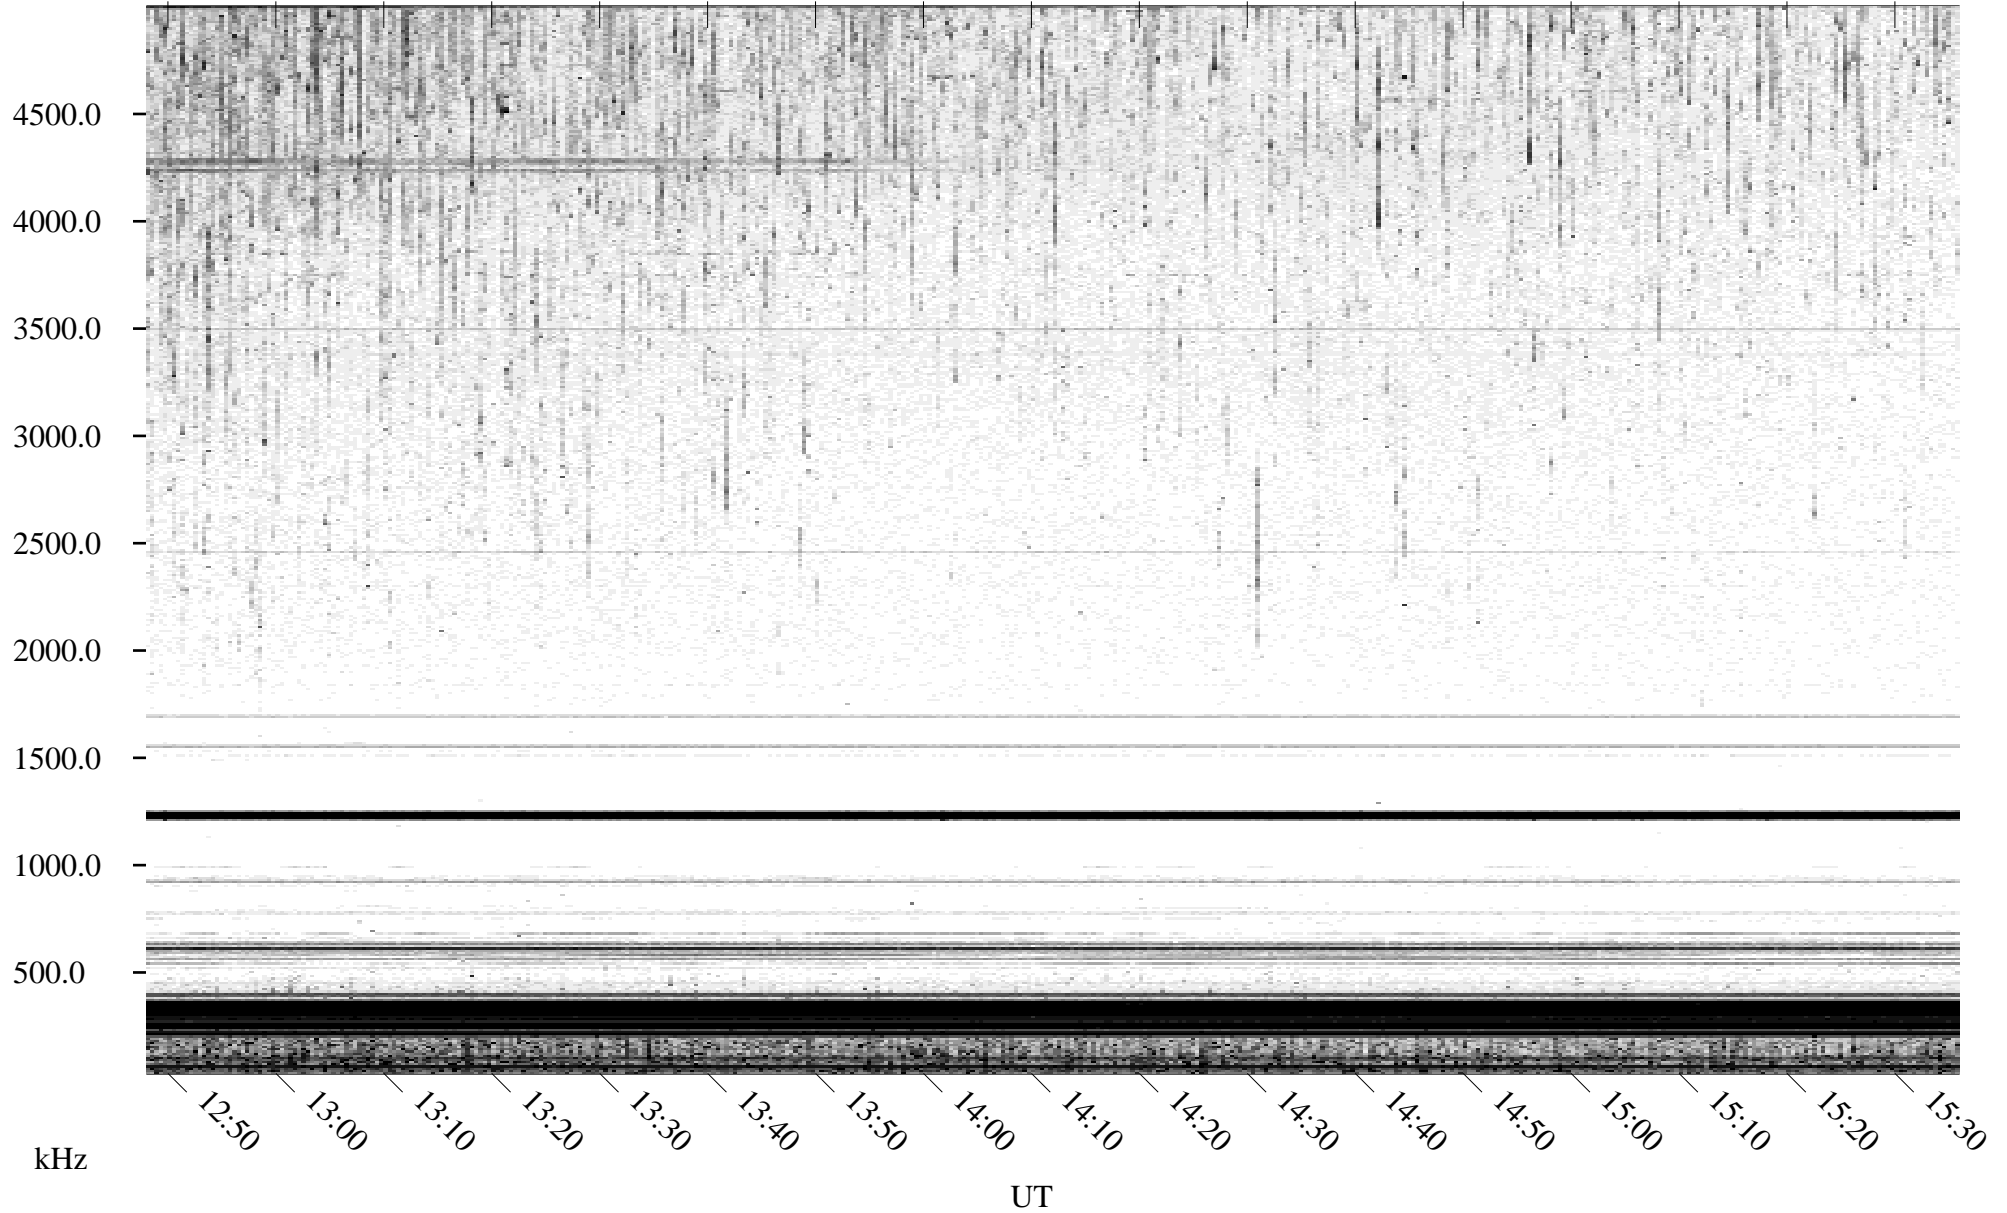

06/27/1996 Churchill, Manitoba

Linear Scale Black = 161 White = 15

ch96179l.r00m max_12

Page 1

06/27/1996 Churchill, Manitoba

Linear Scale Black = 161 White = 15

ch96179l.r00m max_12

Page 2

06/28/1996 Churchill, Manitoba

Linear Scale Black = 161 White = 15

ch96179l.r00m max_12

Page 3

06/28/1996 Churchill, Manitoba

Linear Scale Black = 161 White = 15

ch96179l.r00m max_12

Page 4

06/28/1996 Churchill, Manitoba

Linear Scale Black = 161 White = 15

ch96179l.r00m max_12

06/28/1996 Churchill, Manitoba

Linear Scale Black = 161 White = 15

ch96179l.r00m max_12

Page 6

06/28/1996 Churchill, Manitoba

Linear Scale Black = 161 White = 15

ch96179l.r00m max_12

Page 7

06/28/1996 Churchill, Manitoba

Linear Scale Black = 161 White = 15

ch96179l.r00m max_12

Page 8