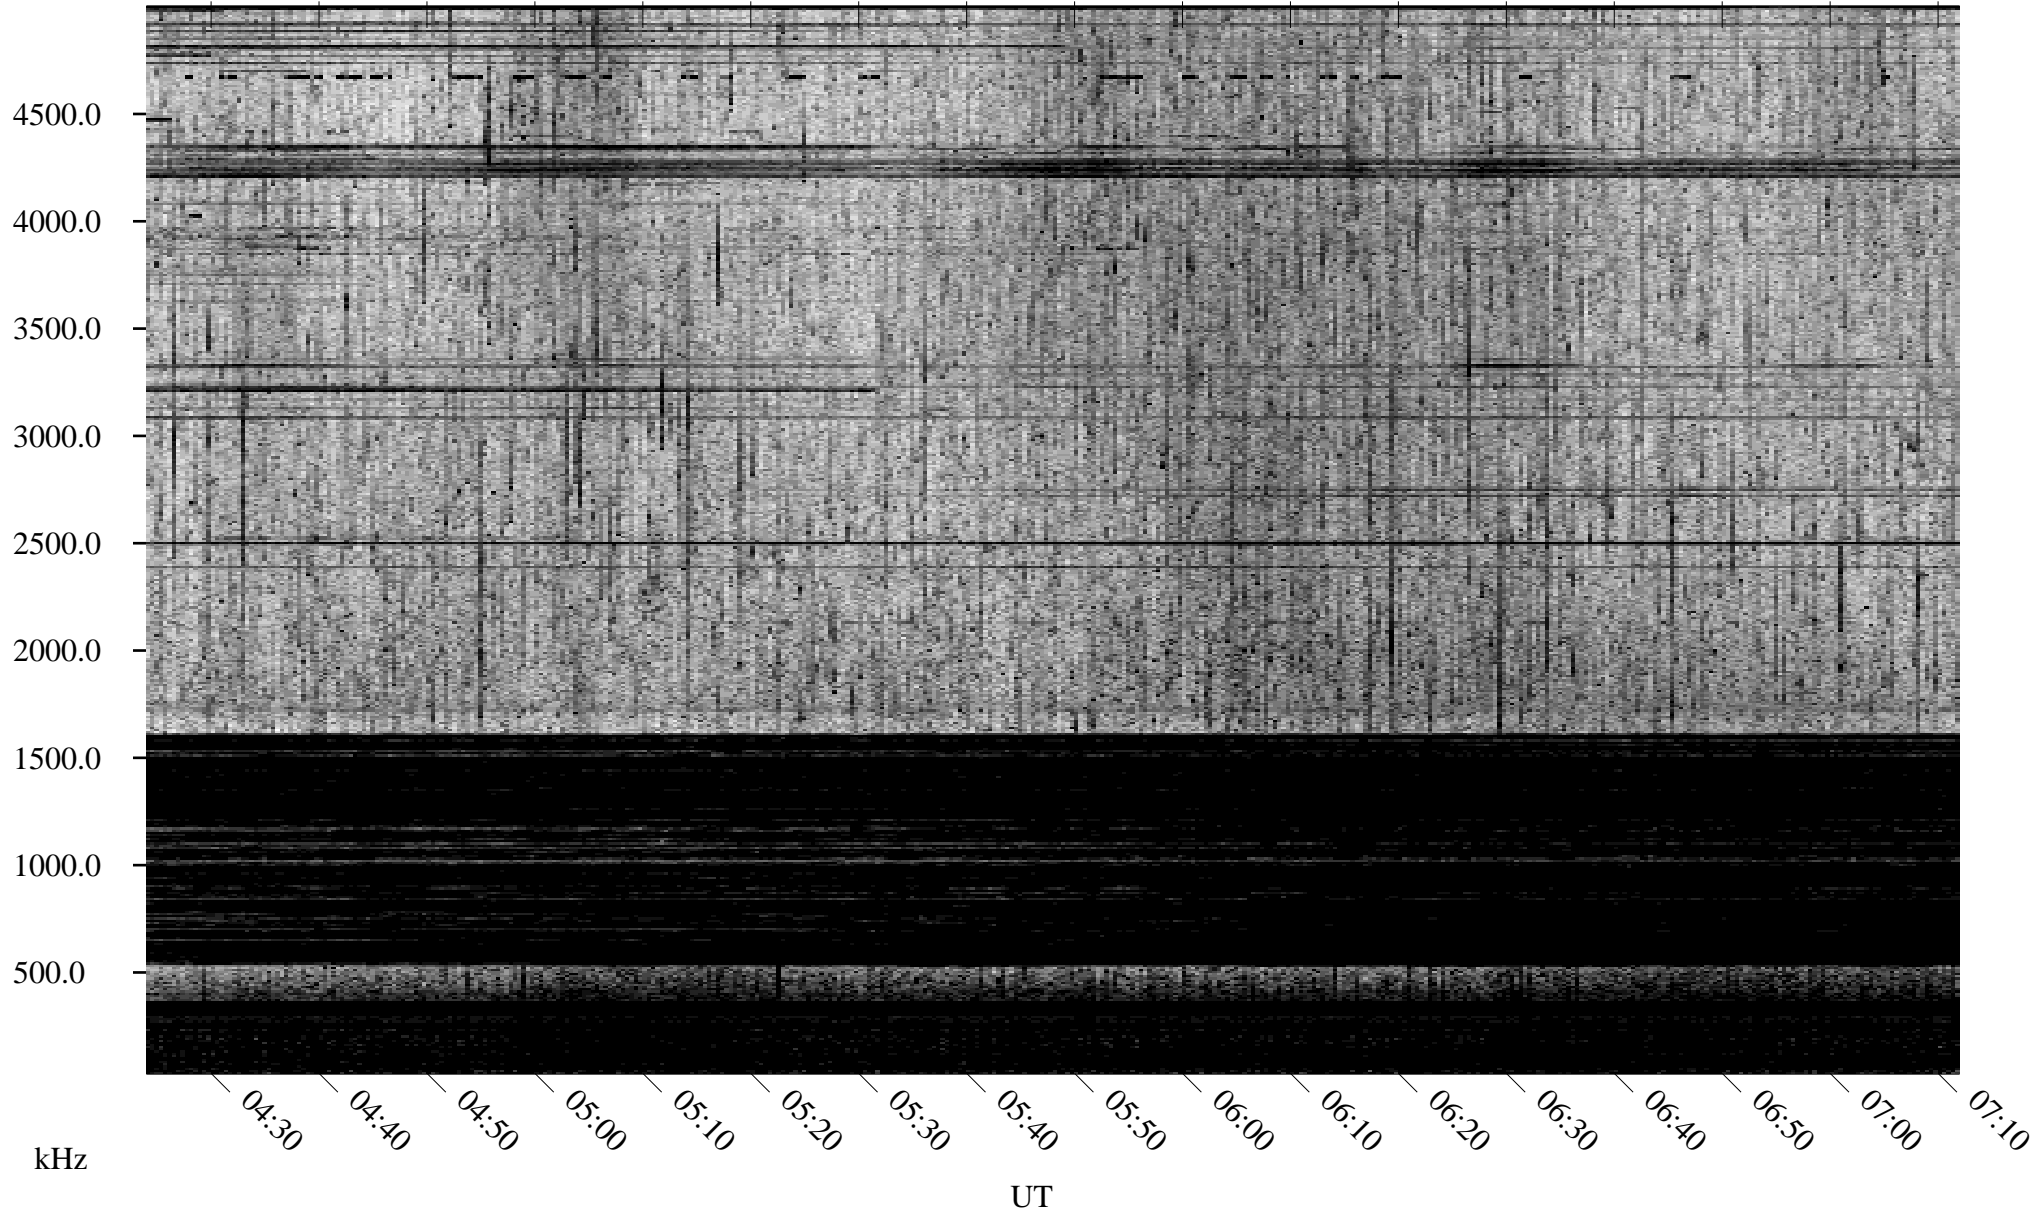

06/27/1996 Churchill, Manitoba

Linear Scale Black = 161 White = 15

ch96179l.r00m max_12

Page 1

06/27/1996 Churchill, Manitoba

Linear Scale Black = 161 White = 15

ch96179l.r00m max_12

Page 2

06/28/1996 Churchill, Manitoba

Linear Scale Black = 161 White = 15

ch96179l.r00m max_12

Page 3

06/28/1996 Churchill, Manitoba

Linear Scale Black = 161 White = 15

ch96179l.r00m max_12

Page 4

06/28/1996 Churchill, Manitoba

Linear Scale Black = 161 White = 15

ch96179l.r00m max_12

06/28/1996 Churchill, Manitoba

Linear Scale Black = 161 White = 15

ch96179l.r00m max_12

Page 6

06/28/1996 Churchill, Manitoba

Linear Scale Black = 161 White = 15

ch96179l.r00m max_12

Page 7

06/28/1996 Churchill, Manitoba

Linear Scale Black = 161 White = 15

ch96179l.r00m max_12

Page 8