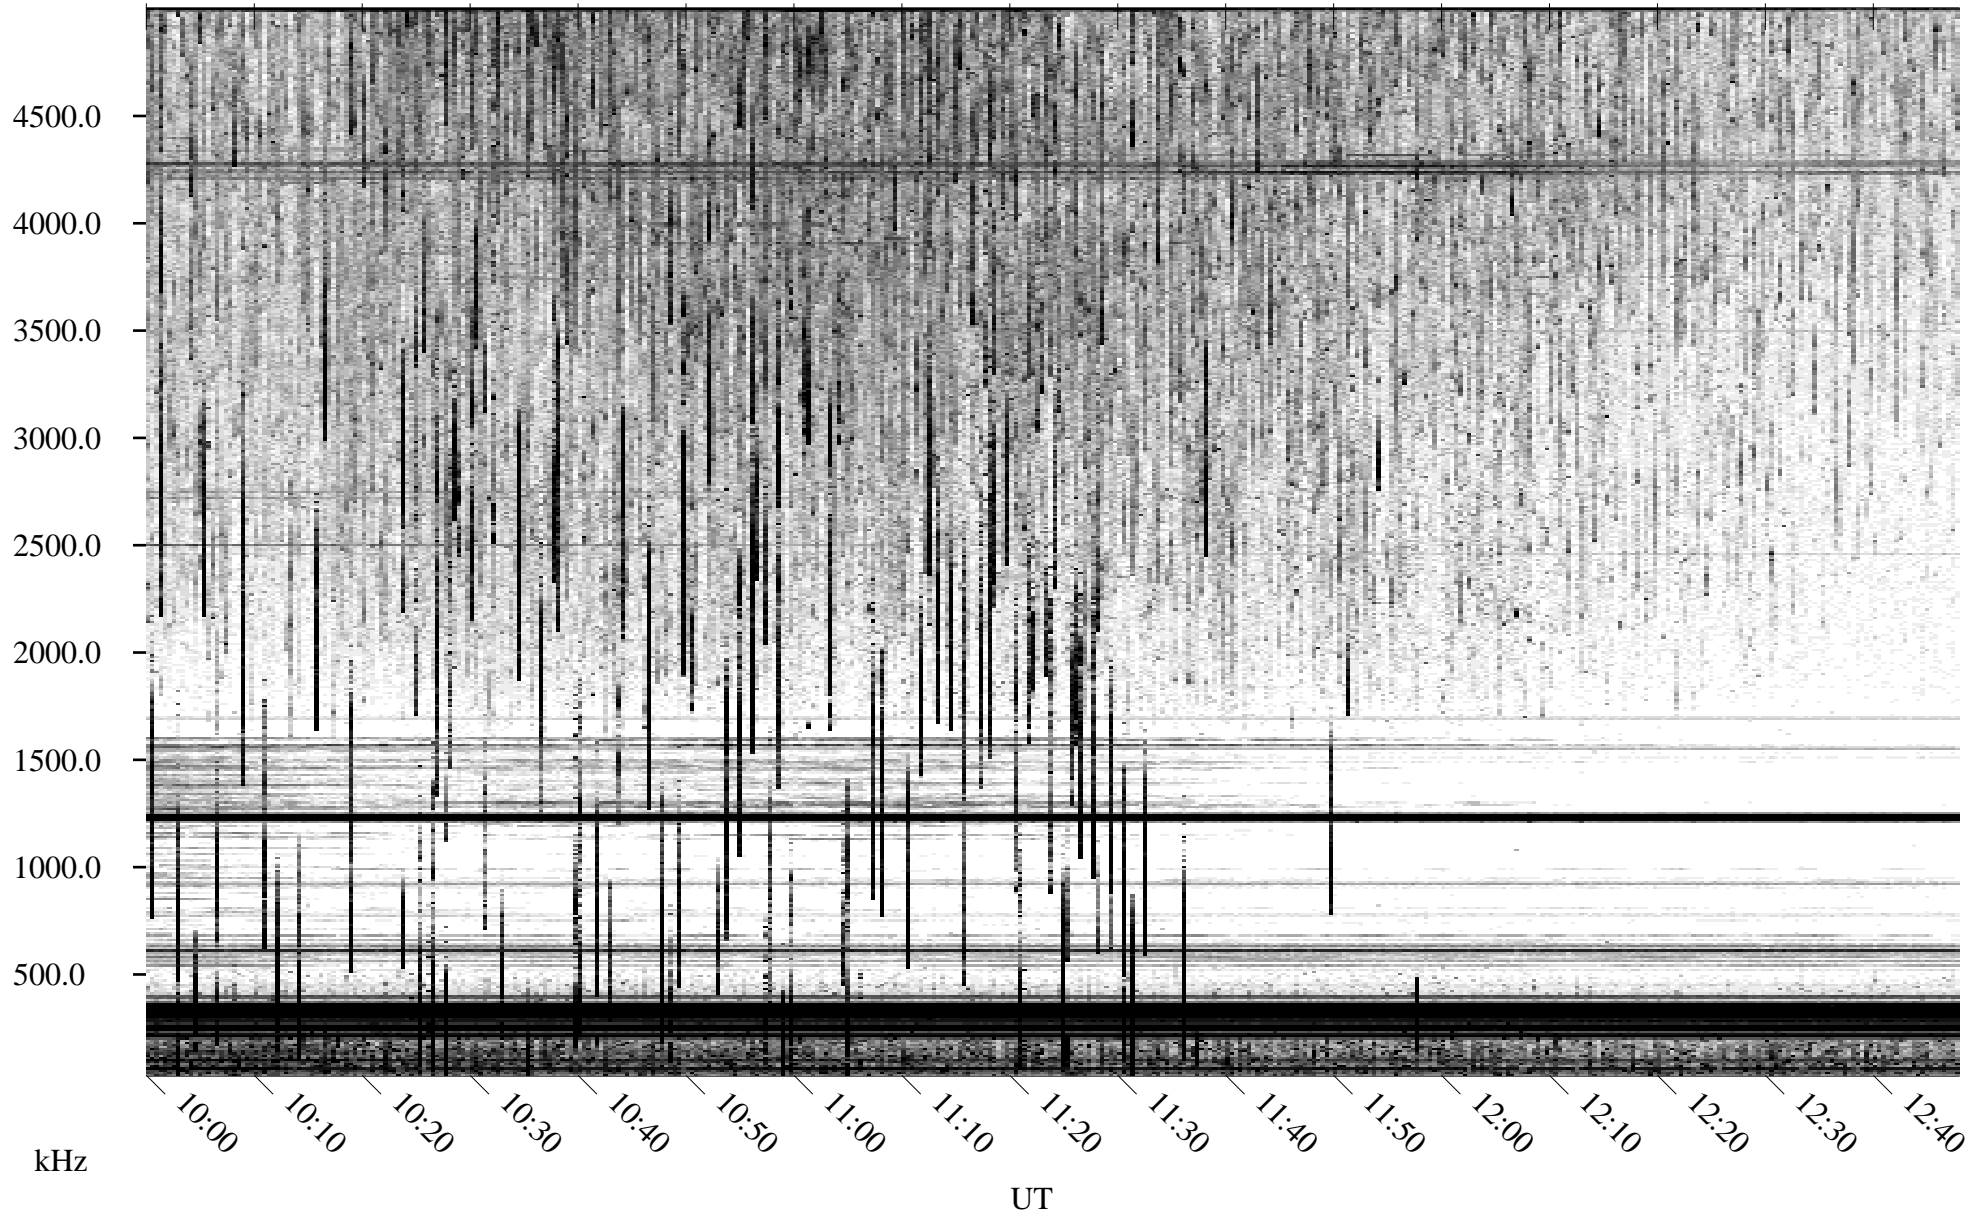

06/27/1996 Churchill, Manitoba

Linear Scale Black = 161 White = 15

ch96179l.r00m max_12

Page 1

06/27/1996 Churchill, Manitoba

Linear Scale Black = 161 White = 15

ch96179l.r00m max_12

Page 2

06/28/1996 Churchill, Manitoba

Linear Scale Black = 161 White = 15

ch96179l.r00m max_12

Page 3

06/28/1996 Churchill, Manitoba

Linear Scale Black = 161 White = 15

ch96179l.r00m max_12

Page 4

06/28/1996 Churchill, Manitoba

Linear Scale Black = 161 White = 15

ch96179l.r00m max_12

06/28/1996 Churchill, Manitoba

Linear Scale Black = 161 White = 15

ch96179l.r00m max_12

Page 6

06/28/1996 Churchill, Manitoba

Linear Scale Black = 161 White = 15

ch96179l.r00m max_12

Page 7

06/28/1996 Churchill, Manitoba

Linear Scale Black = 161 White = 15

ch96179l.r00m max_12

Page 8