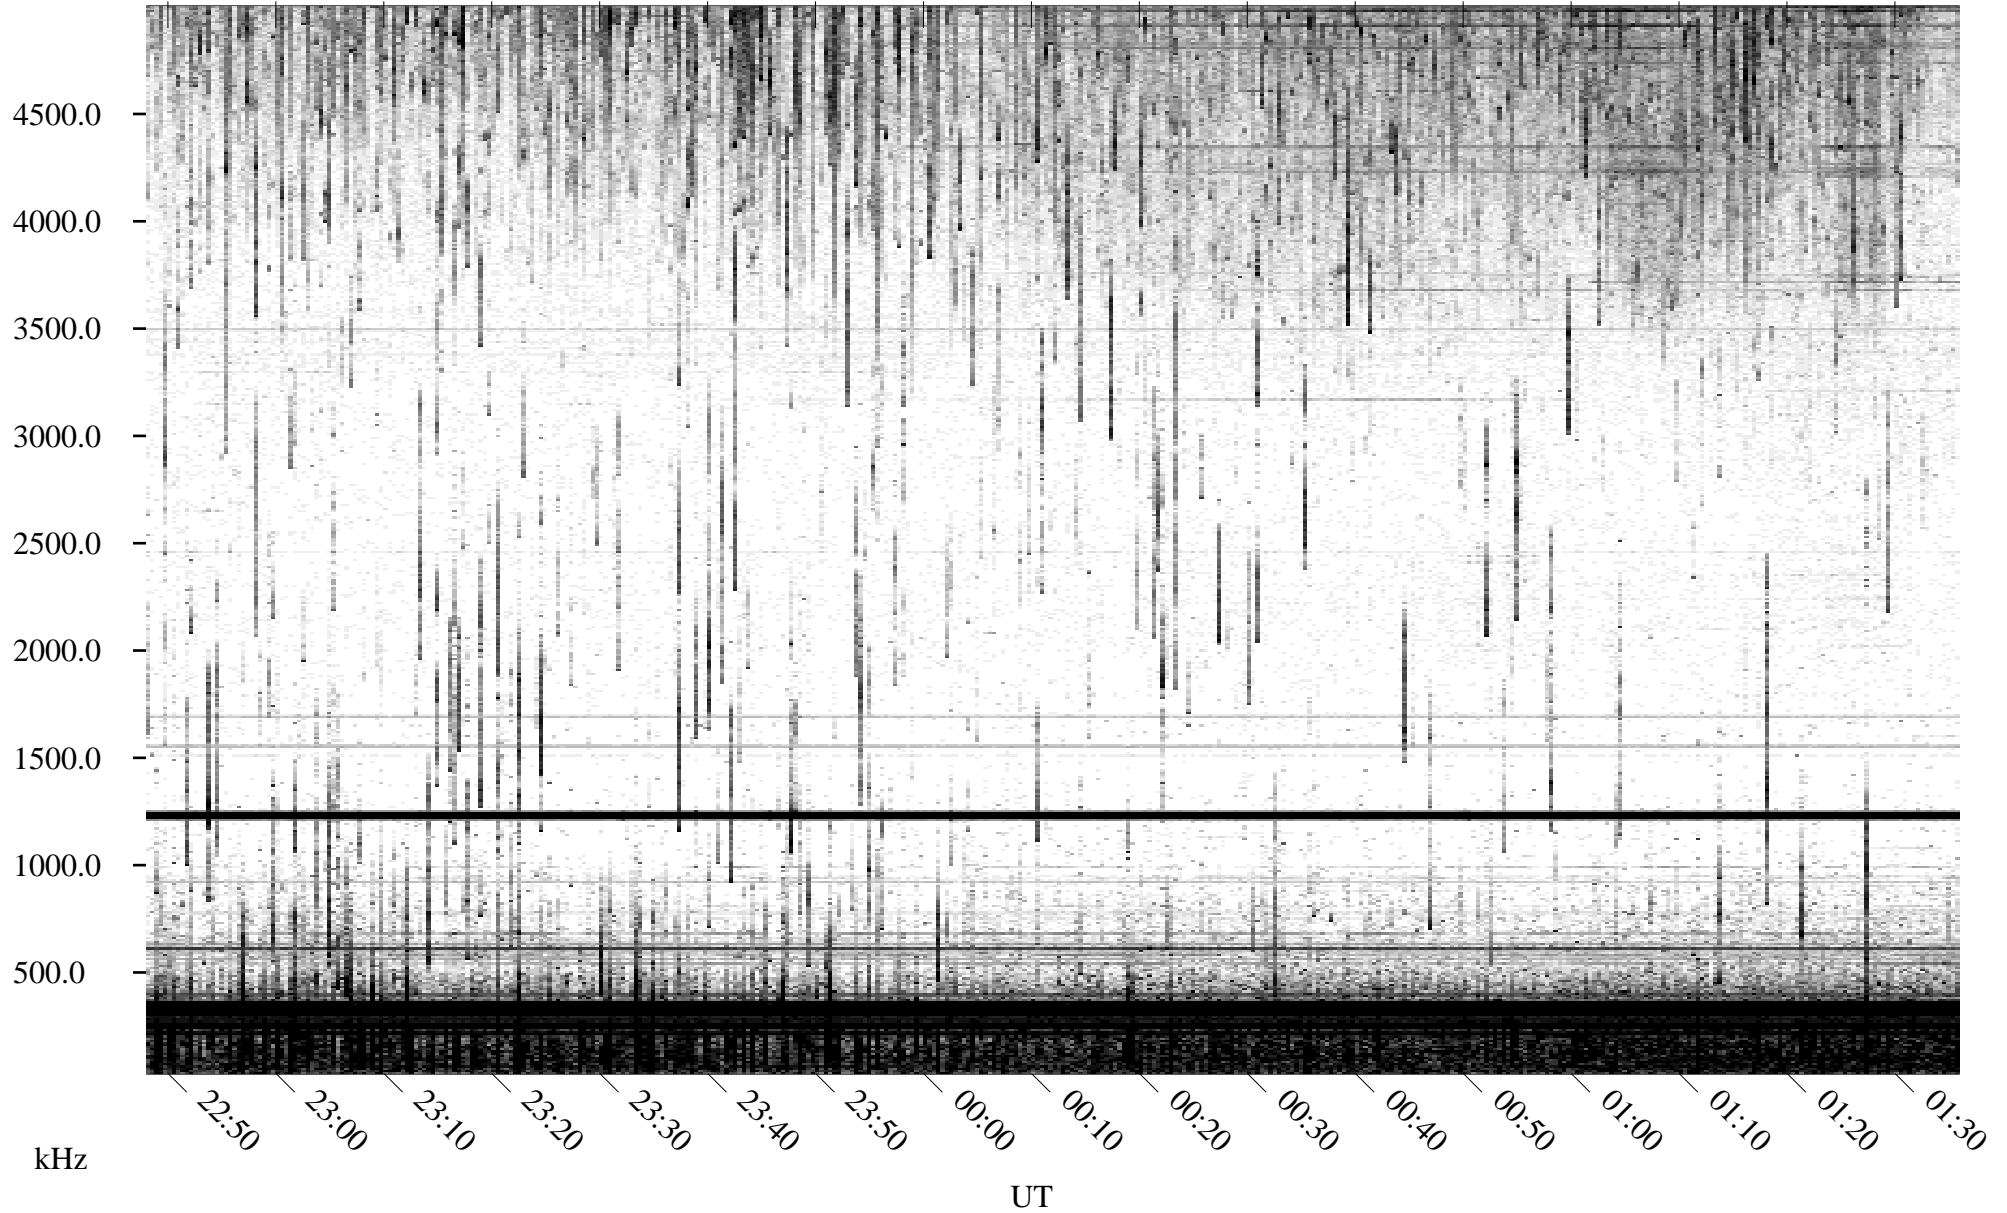

06/27/1996 Churchill, Manitoba

Linear Scale Black = 161 White = 15

ch96179l.r00m max_12

Page 1

06/27/1996 Churchill, Manitoba

Linear Scale Black = 161 White = 15

ch96179l.r00m max_12

Page 2

06/28/1996 Churchill, Manitoba

Linear Scale Black = 161 White = 15

ch96179l.r00m max_12

Page 3

06/28/1996 Churchill, Manitoba

Linear Scale Black = 161 White = 15

ch96179l.r00m max_12

Page 4

06/28/1996 Churchill, Manitoba

Linear Scale Black = 161 White = 15

ch96179l.r00m max_12

06/28/1996 Churchill, Manitoba

Linear Scale Black = 161 White = 15

ch96179l.r00m max_12

Page 6

06/28/1996 Churchill, Manitoba

Linear Scale Black = 161 White = 15

ch96179l.r00m max_12

Page 7

06/28/1996 Churchill, Manitoba

Linear Scale Black = 161 White = 15

ch96179l.r00m max_12

Page 8