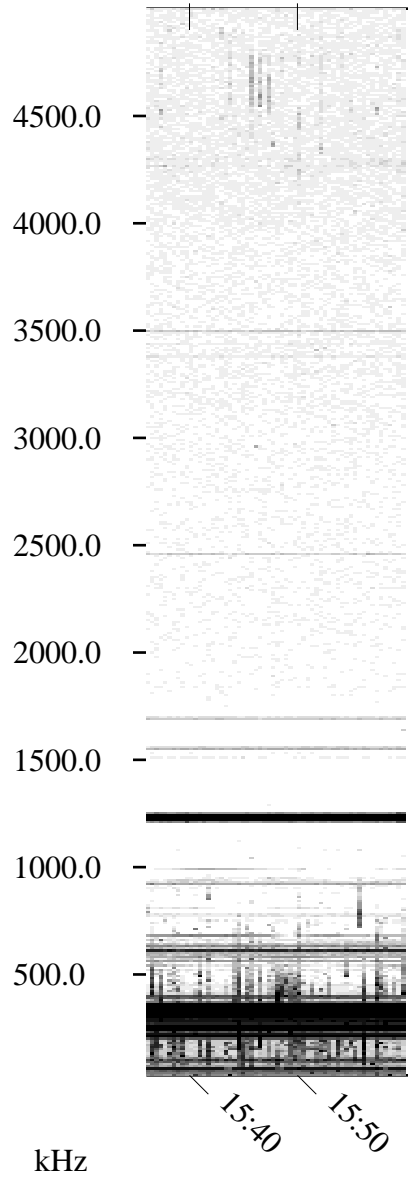

06/28/1996 Churchill, Manitoba

Linear Scale Black = 161 White = 15

ch96180l.r00m max_12

Page 1

06/28/1996 Churchill, Manitoba

Linear Scale Black = 161 White = 15

ch96180l.r00m max_12

Page 2

06/29/1996 Churchill, Manitoba

Linear Scale Black = 161 White = 15

ch96180l.r00m max_12

Page 3

06/29/1996 Churchill, Manitoba

Linear Scale Black = 161 White = 15

ch96180l.r00m max_12

Page 4

06/29/1996 Churchill, Manitoba

Linear Scale Black = 161 White = 15

ch96180l.r00m max_12

Page 5

06/29/1996 Churchill, Manitoba

Linear Scale Black = 161 White = 15

ch96180l.r00m max_12

Page 6

06/29/1996 Churchill, Manitoba

Linear Scale Black = 161 White = 15

ch96180l.r00m max_12

06/29/1996 Churchill, Manitoba

Linear Scale Black = 161 White = 15

ch96180l.r00m max_12

Page 8

UT