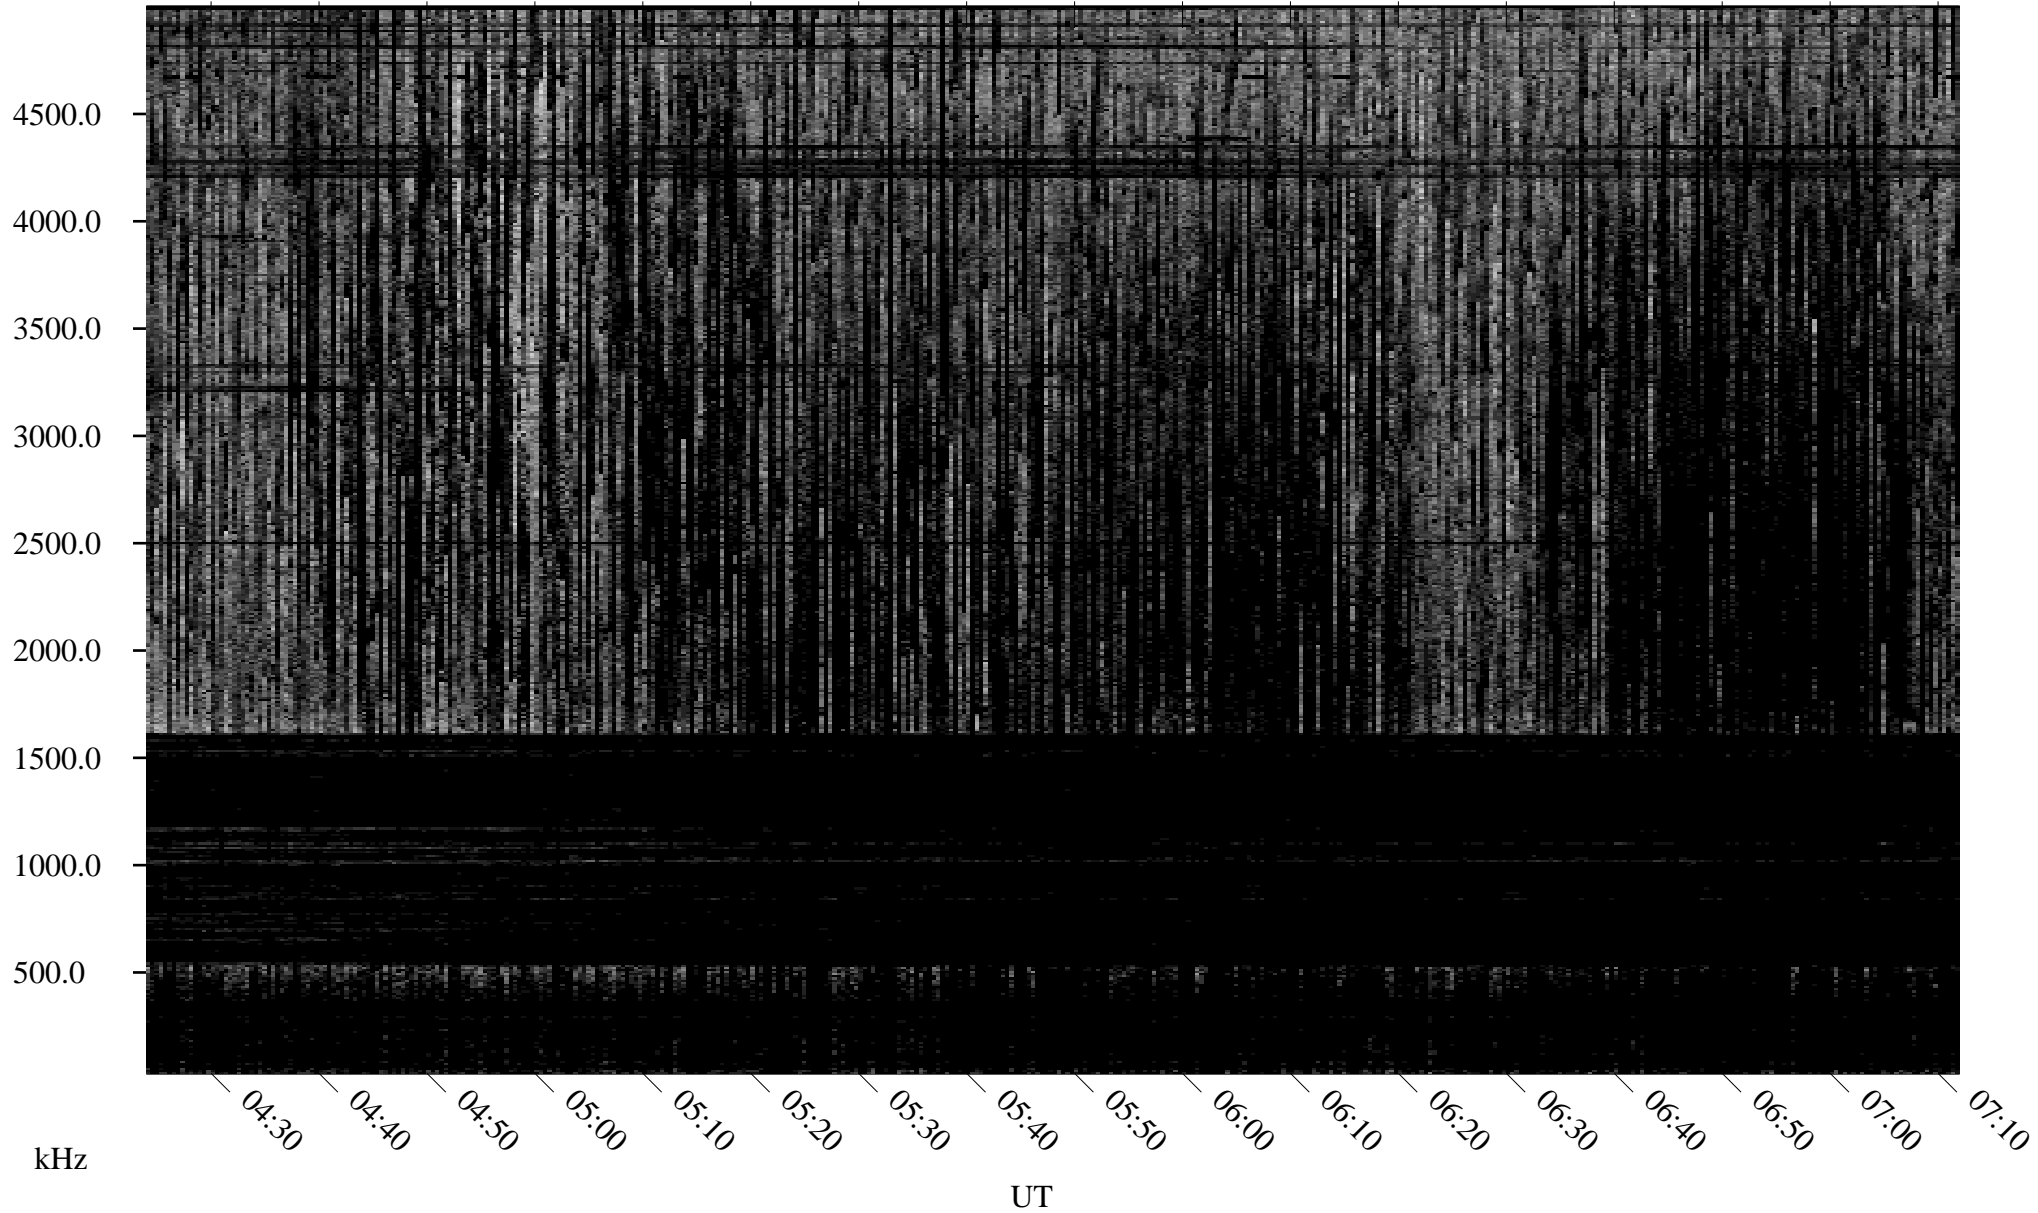

06/28/1996 Churchill, Manitoba

Linear Scale Black = 161 White = 15

ch96180l.r00m max_12

Page 1

06/28/1996 Churchill, Manitoba

Linear Scale Black = 161 White = 15

ch96180l.r00m max_12

Page 2

06/29/1996 Churchill, Manitoba

Linear Scale Black = 161 White = 15

ch96180l.r00m max_12

Page 3

06/29/1996 Churchill, Manitoba

Linear Scale Black = 161 White = 15

ch96180l.r00m max_12

Page 4

06/29/1996 Churchill, Manitoba

Linear Scale Black = 161 White = 15

ch96180l.r00m max_12

Page 5

06/29/1996 Churchill, Manitoba

Linear Scale Black = 161 White = 15

ch96180l.r00m max_12

Page 6

06/29/1996 Churchill, Manitoba

Linear Scale Black = 161 White = 15

ch96180l.r00m max_12

06/29/1996 Churchill, Manitoba

Linear Scale Black = 161 White = 15

ch96180l.r00m max_12

Page 8

UT