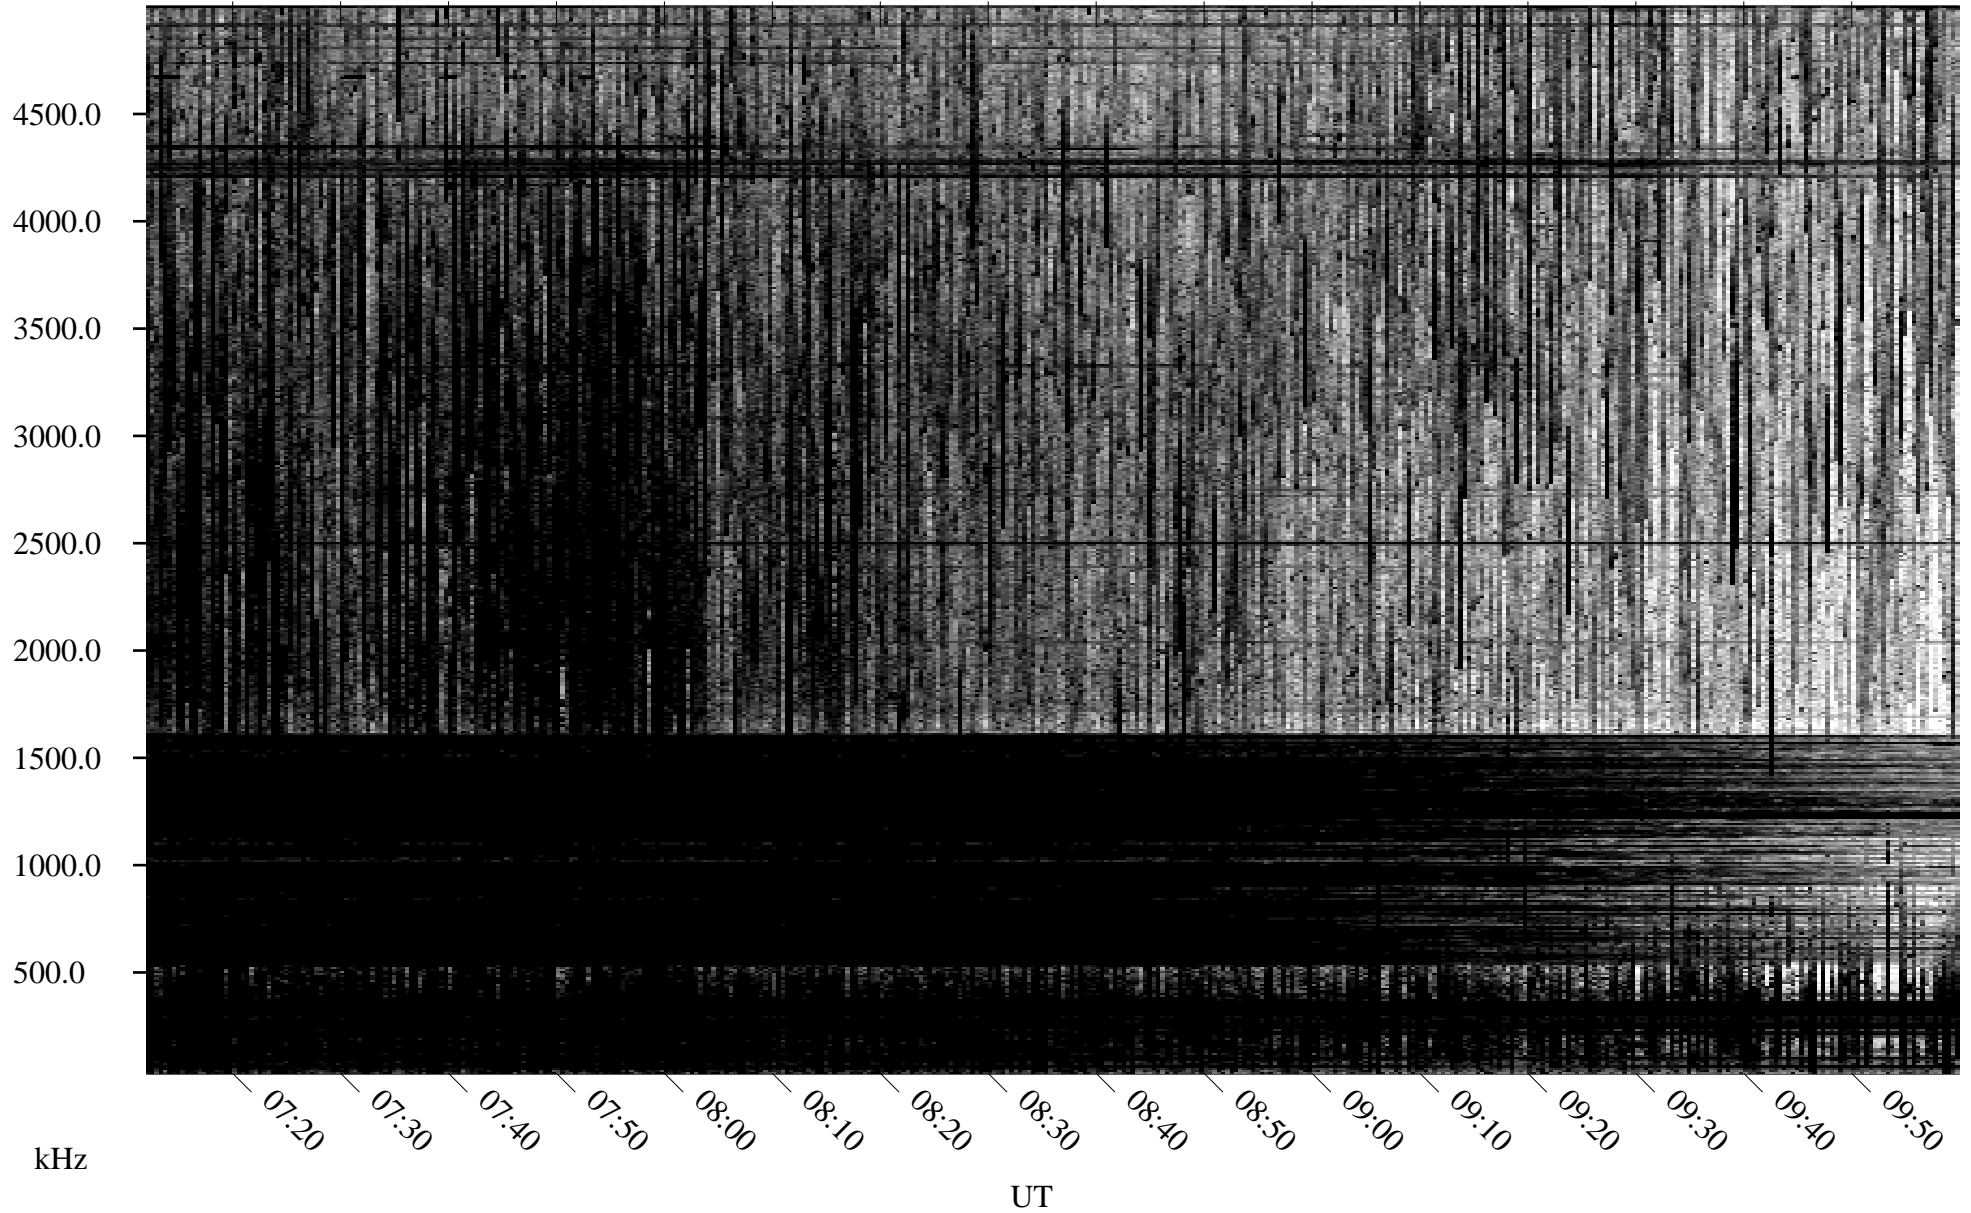

06/28/1996 Churchill, Manitoba

Linear Scale Black = 161 White = 15

ch96180l.r00m max_12

Page 1

06/28/1996 Churchill, Manitoba

Linear Scale Black = 161 White = 15

ch96180l.r00m max_12

Page 2

06/29/1996 Churchill, Manitoba

Linear Scale Black = 161 White = 15

ch96180l.r00m max_12

Page 3

06/29/1996 Churchill, Manitoba

Linear Scale Black = 161 White = 15

ch96180l.r00m max_12

Page 4

06/29/1996 Churchill, Manitoba

Linear Scale Black = 161 White = 15

ch96180l.r00m max_12

Page 5

06/29/1996 Churchill, Manitoba

Linear Scale Black = 161 White = 15

ch96180l.r00m max_12

Page 6

06/29/1996 Churchill, Manitoba

Linear Scale Black = 161 White = 15

ch96180l.r00m max_12

06/29/1996 Churchill, Manitoba

Linear Scale Black = 161 White = 15

ch96180l.r00m max_12

Page 8

UT