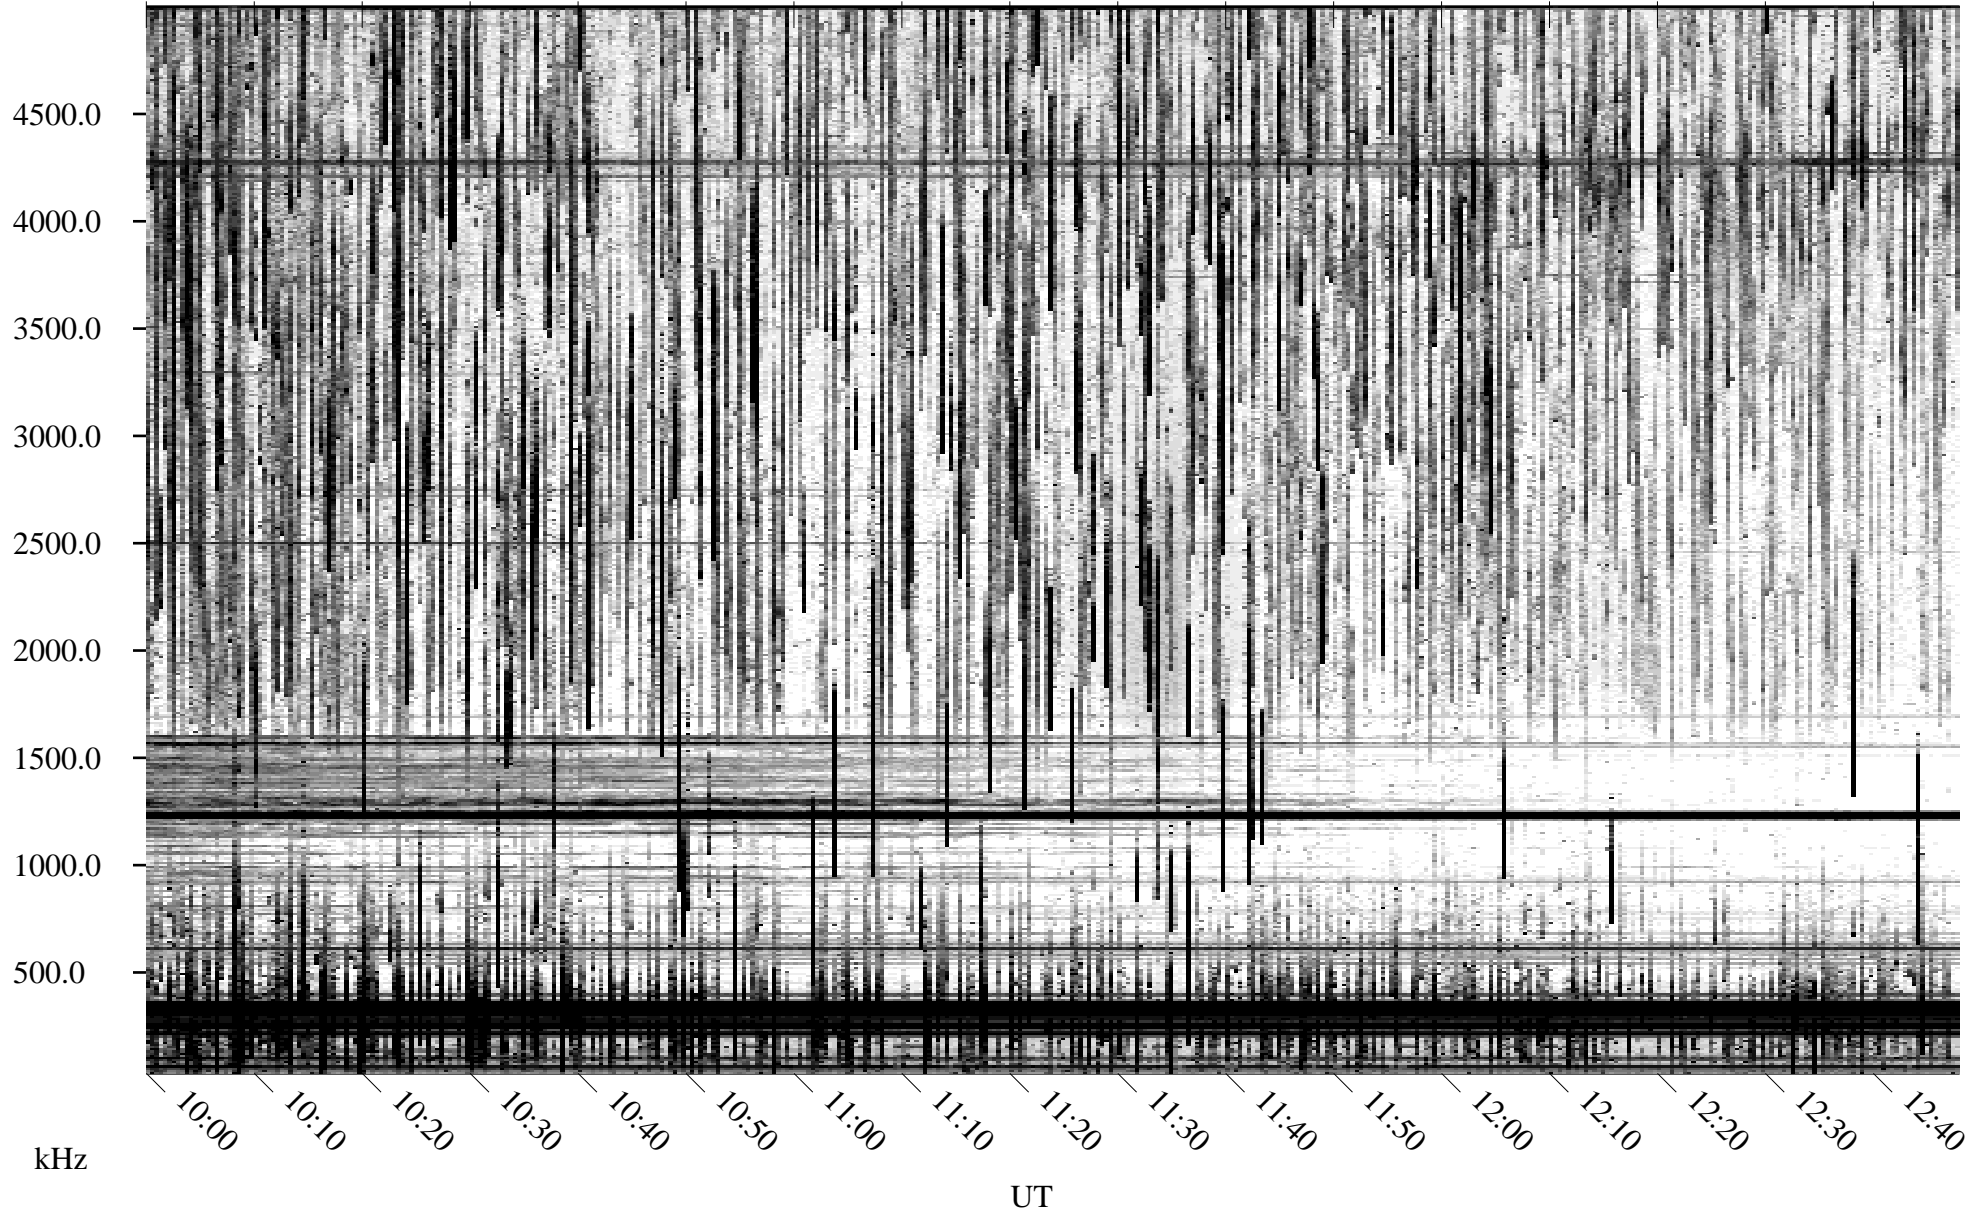

06/28/1996 Churchill, Manitoba

Linear Scale Black = 161 White = 15

ch96180l.r00m max_12

Page 1

06/28/1996 Churchill, Manitoba

Linear Scale Black = 161 White = 15

ch96180l.r00m max_12

Page 2

06/29/1996 Churchill, Manitoba

Linear Scale Black = 161 White = 15

ch96180l.r00m max_12

Page 3

06/29/1996 Churchill, Manitoba

Linear Scale Black = 161 White = 15

ch96180l.r00m max_12

Page 4

06/29/1996 Churchill, Manitoba

Linear Scale Black = 161 White = 15

ch96180l.r00m max_12

Page 5

06/29/1996 Churchill, Manitoba

Linear Scale Black = 161 White = 15

ch96180l.r00m max_12

Page 6

06/29/1996 Churchill, Manitoba

Linear Scale Black = 161 White = 15

ch96180l.r00m max_12

06/29/1996 Churchill, Manitoba

Linear Scale Black = 161 White = 15

ch96180l.r00m max_12

Page 8

UT