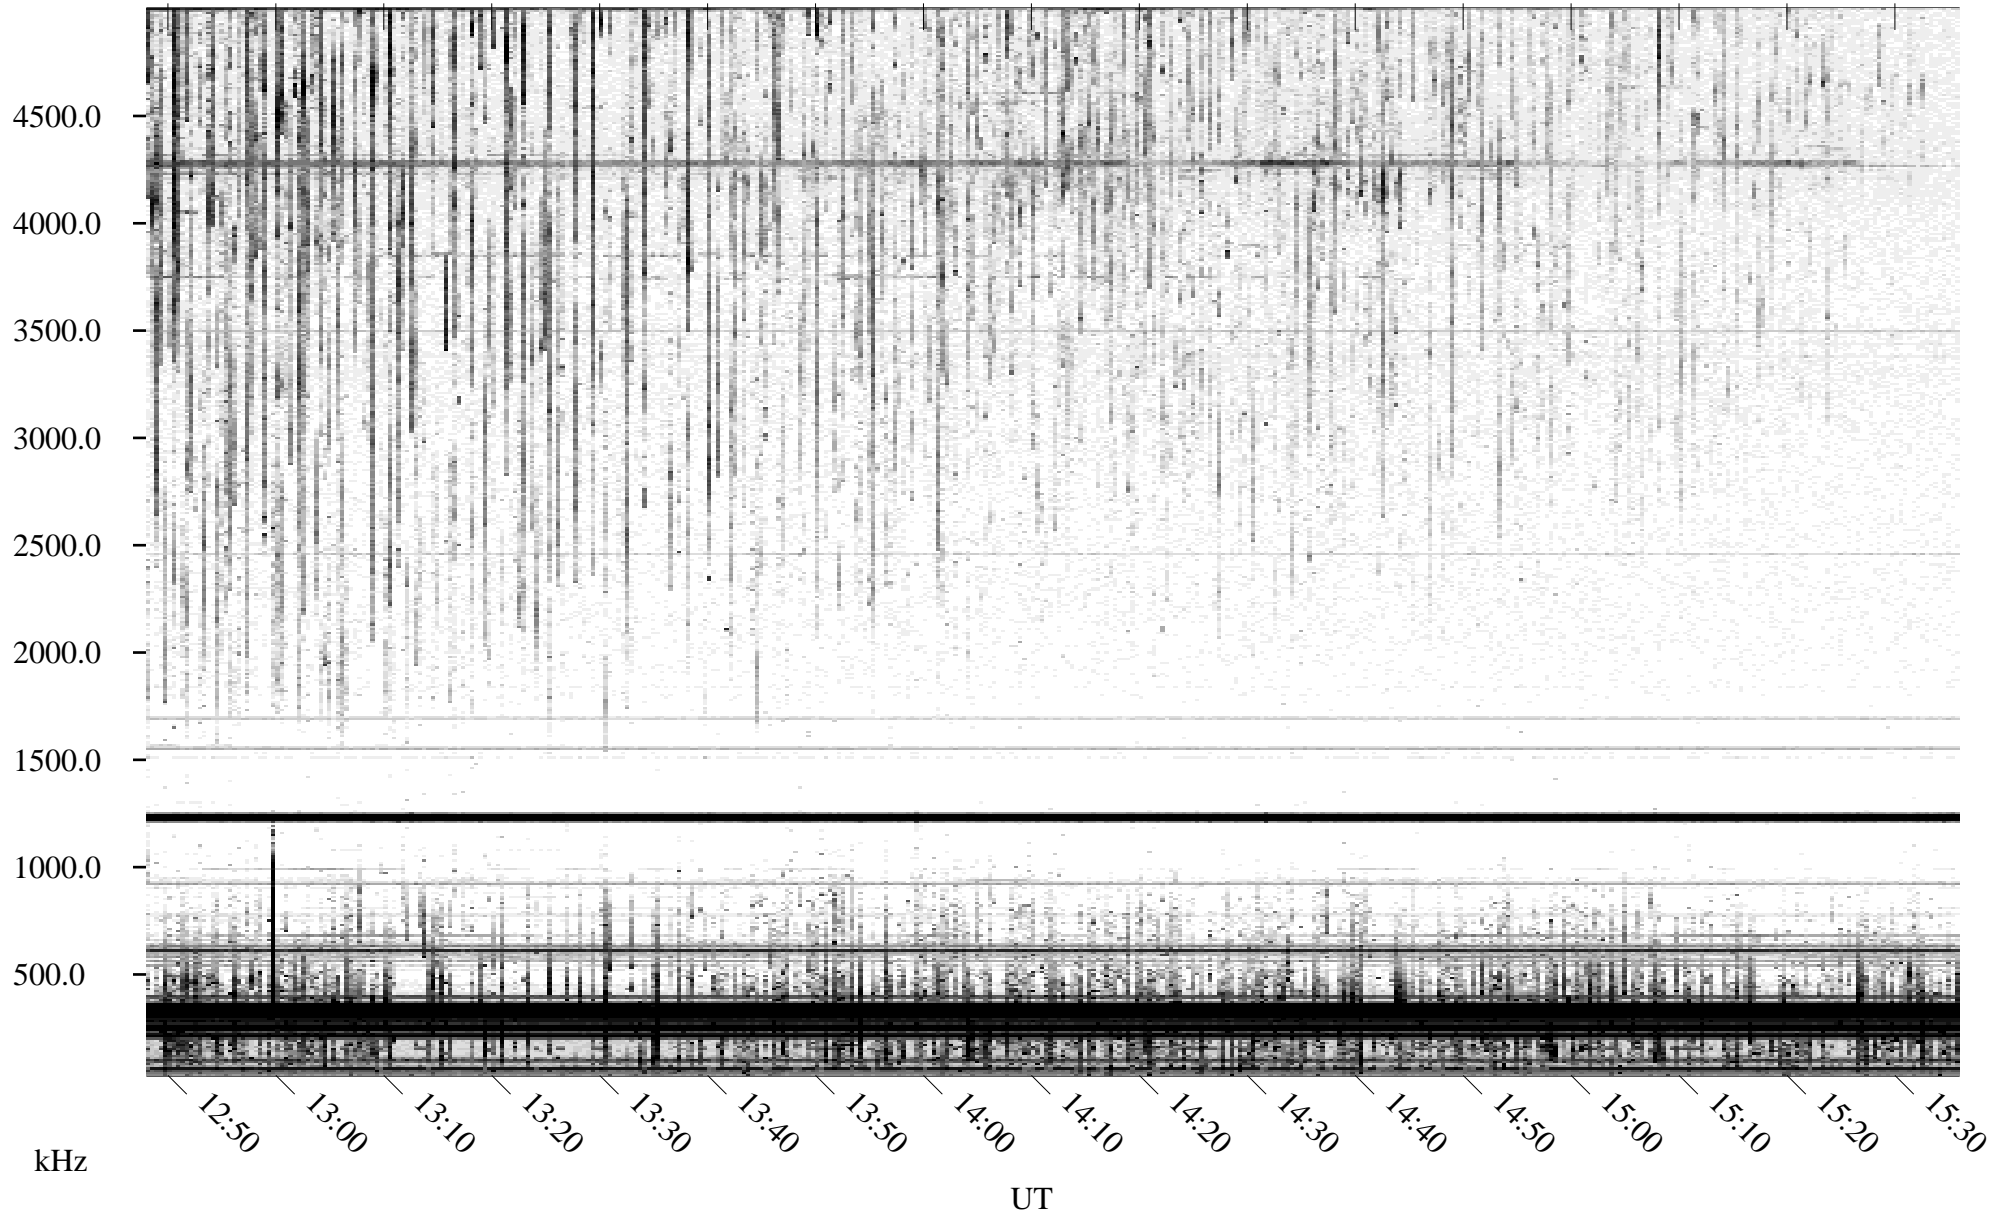

06/28/1996 Churchill, Manitoba

Linear Scale Black = 161 White = 15

ch96180l.r00m max_12

Page 1

06/28/1996 Churchill, Manitoba

Linear Scale Black = 161 White = 15

ch96180l.r00m max_12

Page 2

06/29/1996 Churchill, Manitoba

Linear Scale Black = 161 White = 15

ch96180l.r00m max_12

Page 3

06/29/1996 Churchill, Manitoba

Linear Scale Black = 161 White = 15

ch96180l.r00m max_12

Page 4

06/29/1996 Churchill, Manitoba

Linear Scale Black = 161 White = 15

ch96180l.r00m max_12

Page 5

06/29/1996 Churchill, Manitoba

Linear Scale Black = 161 White = 15

ch96180l.r00m max_12

Page 6

06/29/1996 Churchill, Manitoba

Linear Scale Black = 161 White = 15

ch96180l.r00m max_12

06/29/1996 Churchill, Manitoba

Linear Scale Black = 161 White = 15

ch96180l.r00m max_12

Page 8

UT