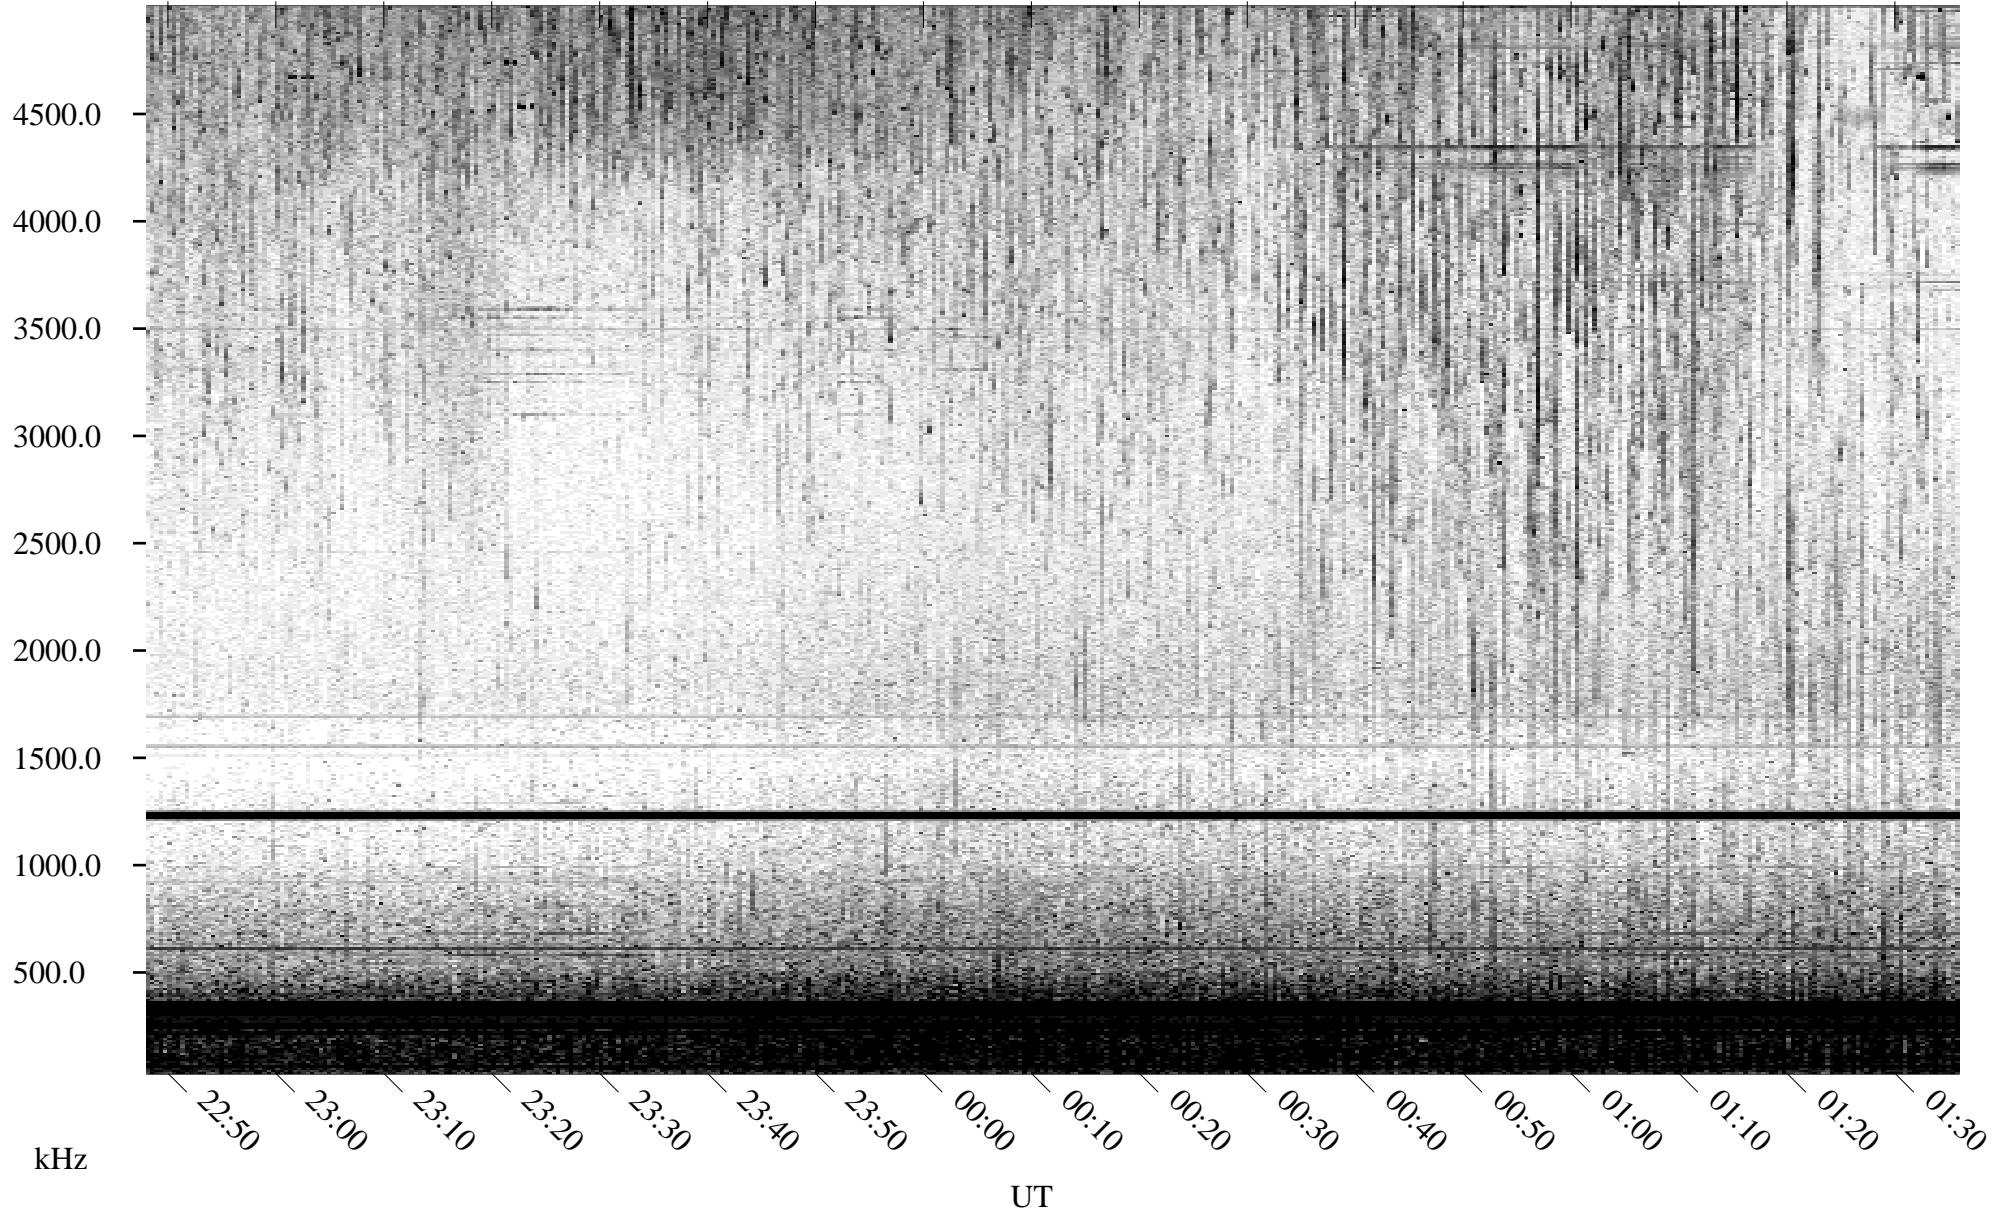

06/28/1996 Churchill, Manitoba

Linear Scale Black = 161 White = 15

ch96180l.r00m max_12

Page 1

06/28/1996 Churchill, Manitoba

Linear Scale Black = 161 White = 15

ch96180l.r00m max_12

Page 2

06/29/1996 Churchill, Manitoba

Linear Scale Black = 161 White = 15

ch96180l.r00m max_12

Page 3

06/29/1996 Churchill, Manitoba

Linear Scale Black = 161 White = 15

ch96180l.r00m max_12

Page 4

06/29/1996 Churchill, Manitoba

Linear Scale Black = 161 White = 15

ch96180l.r00m max_12

Page 5

06/29/1996 Churchill, Manitoba

Linear Scale Black = 161 White = 15

ch96180l.r00m max_12

Page 6

06/29/1996 Churchill, Manitoba

Linear Scale Black = 161 White = 15

ch96180l.r00m max_12

06/29/1996 Churchill, Manitoba

Linear Scale Black = 161 White = 15

ch96180l.r00m max_12

Page 8

UT