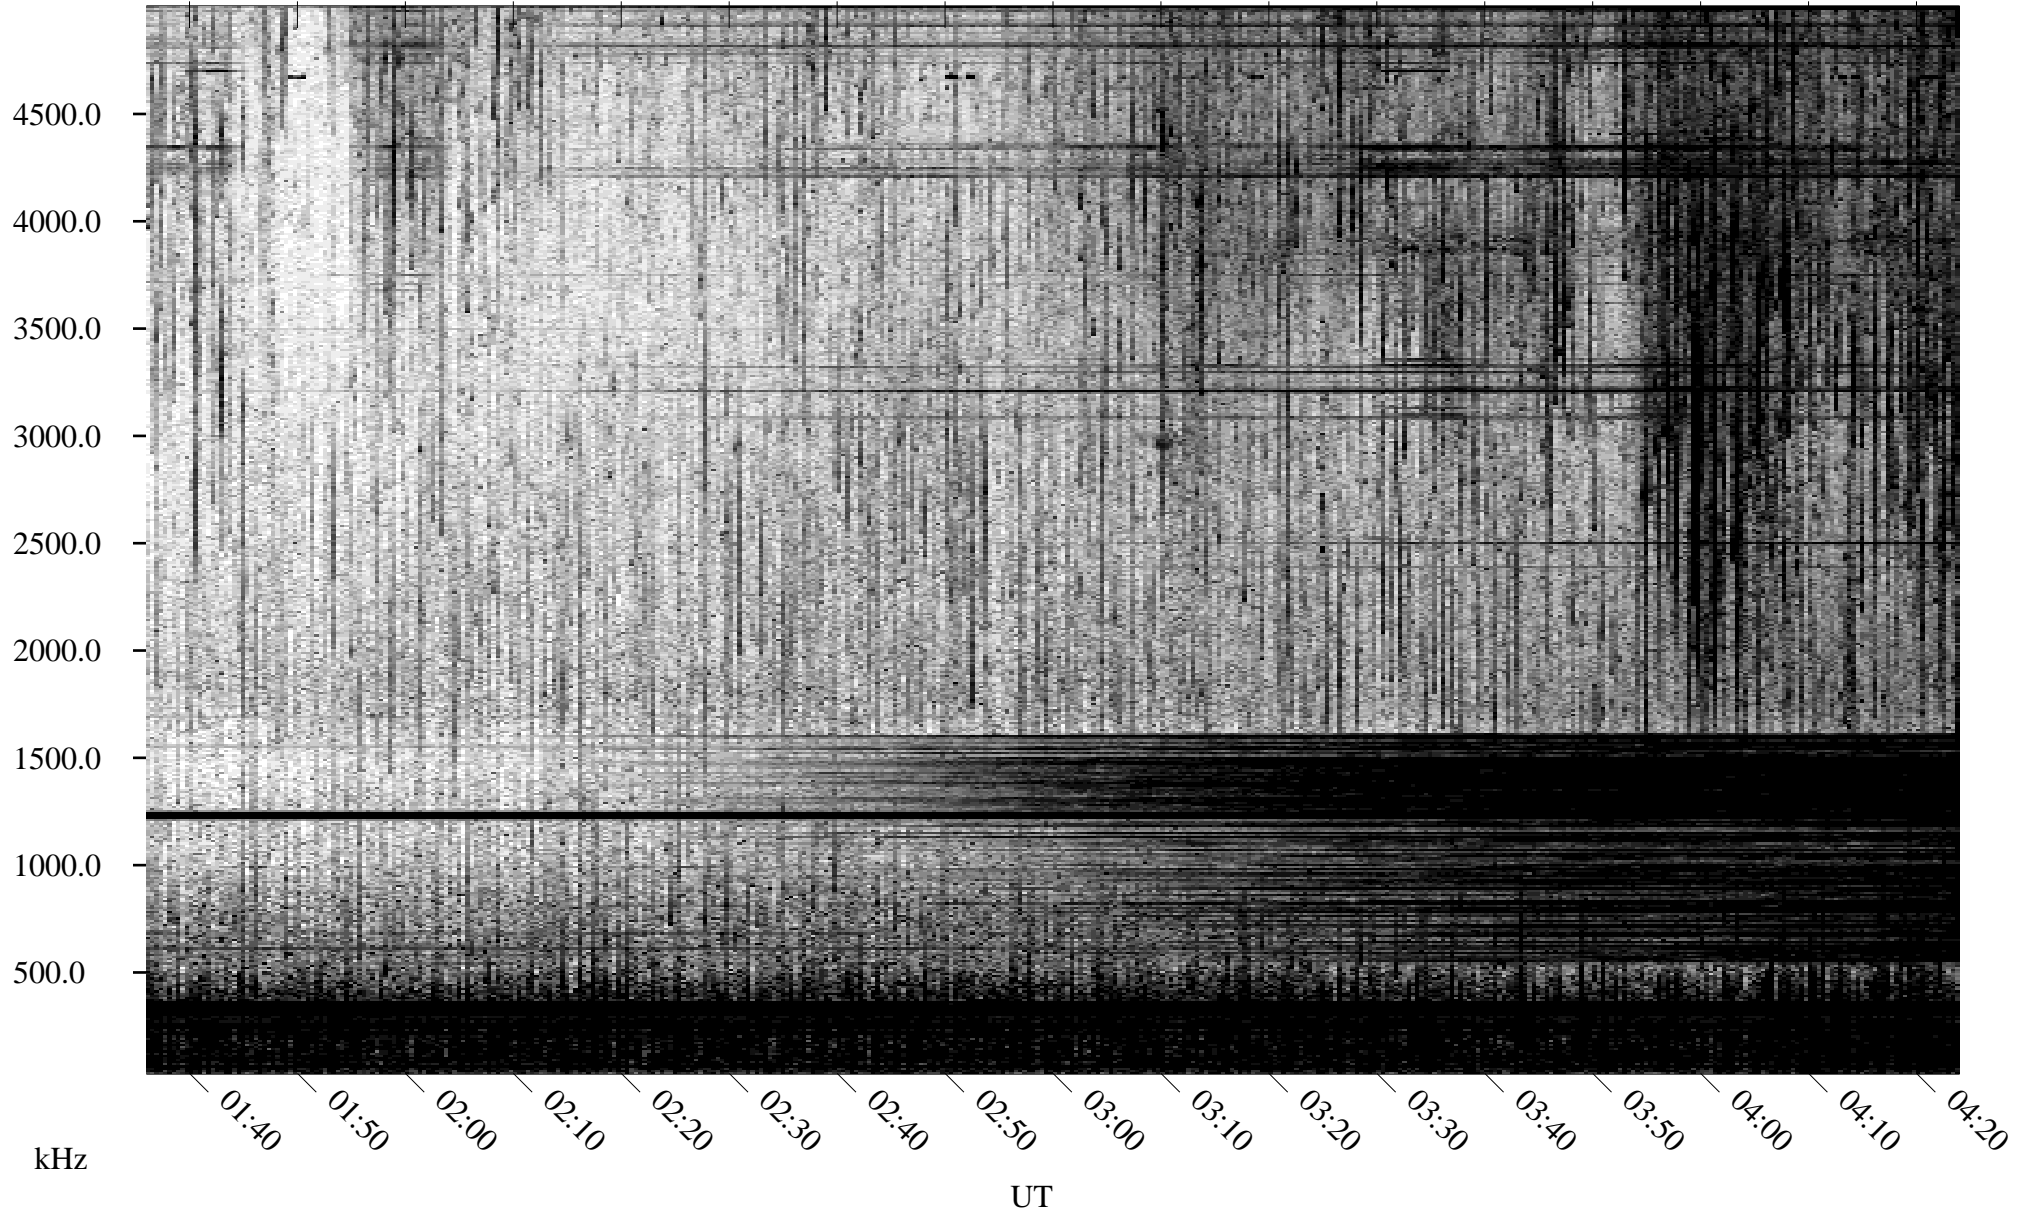

06/28/1996 Churchill, Manitoba

Linear Scale Black = 161 White = 15

ch96180l.r00m max_12

Page 1

06/28/1996 Churchill, Manitoba

Linear Scale Black = 161 White = 15

ch96180l.r00m max_12

Page 2

06/29/1996 Churchill, Manitoba

Linear Scale Black = 161 White = 15

ch96180l.r00m max_12

Page 3

06/29/1996 Churchill, Manitoba

Linear Scale Black = 161 White = 15

ch96180l.r00m max_12

Page 4

06/29/1996 Churchill, Manitoba

Linear Scale Black = 161 White = 15

ch96180l.r00m max_12

Page 5

06/29/1996 Churchill, Manitoba

Linear Scale Black = 161 White = 15

ch96180l.r00m max_12

Page 6

06/29/1996 Churchill, Manitoba

Linear Scale Black = 161 White = 15

ch96180l.r00m max_12

06/29/1996 Churchill, Manitoba

Linear Scale Black = 161 White = 15

ch96180l.r00m max_12

Page 8

UT