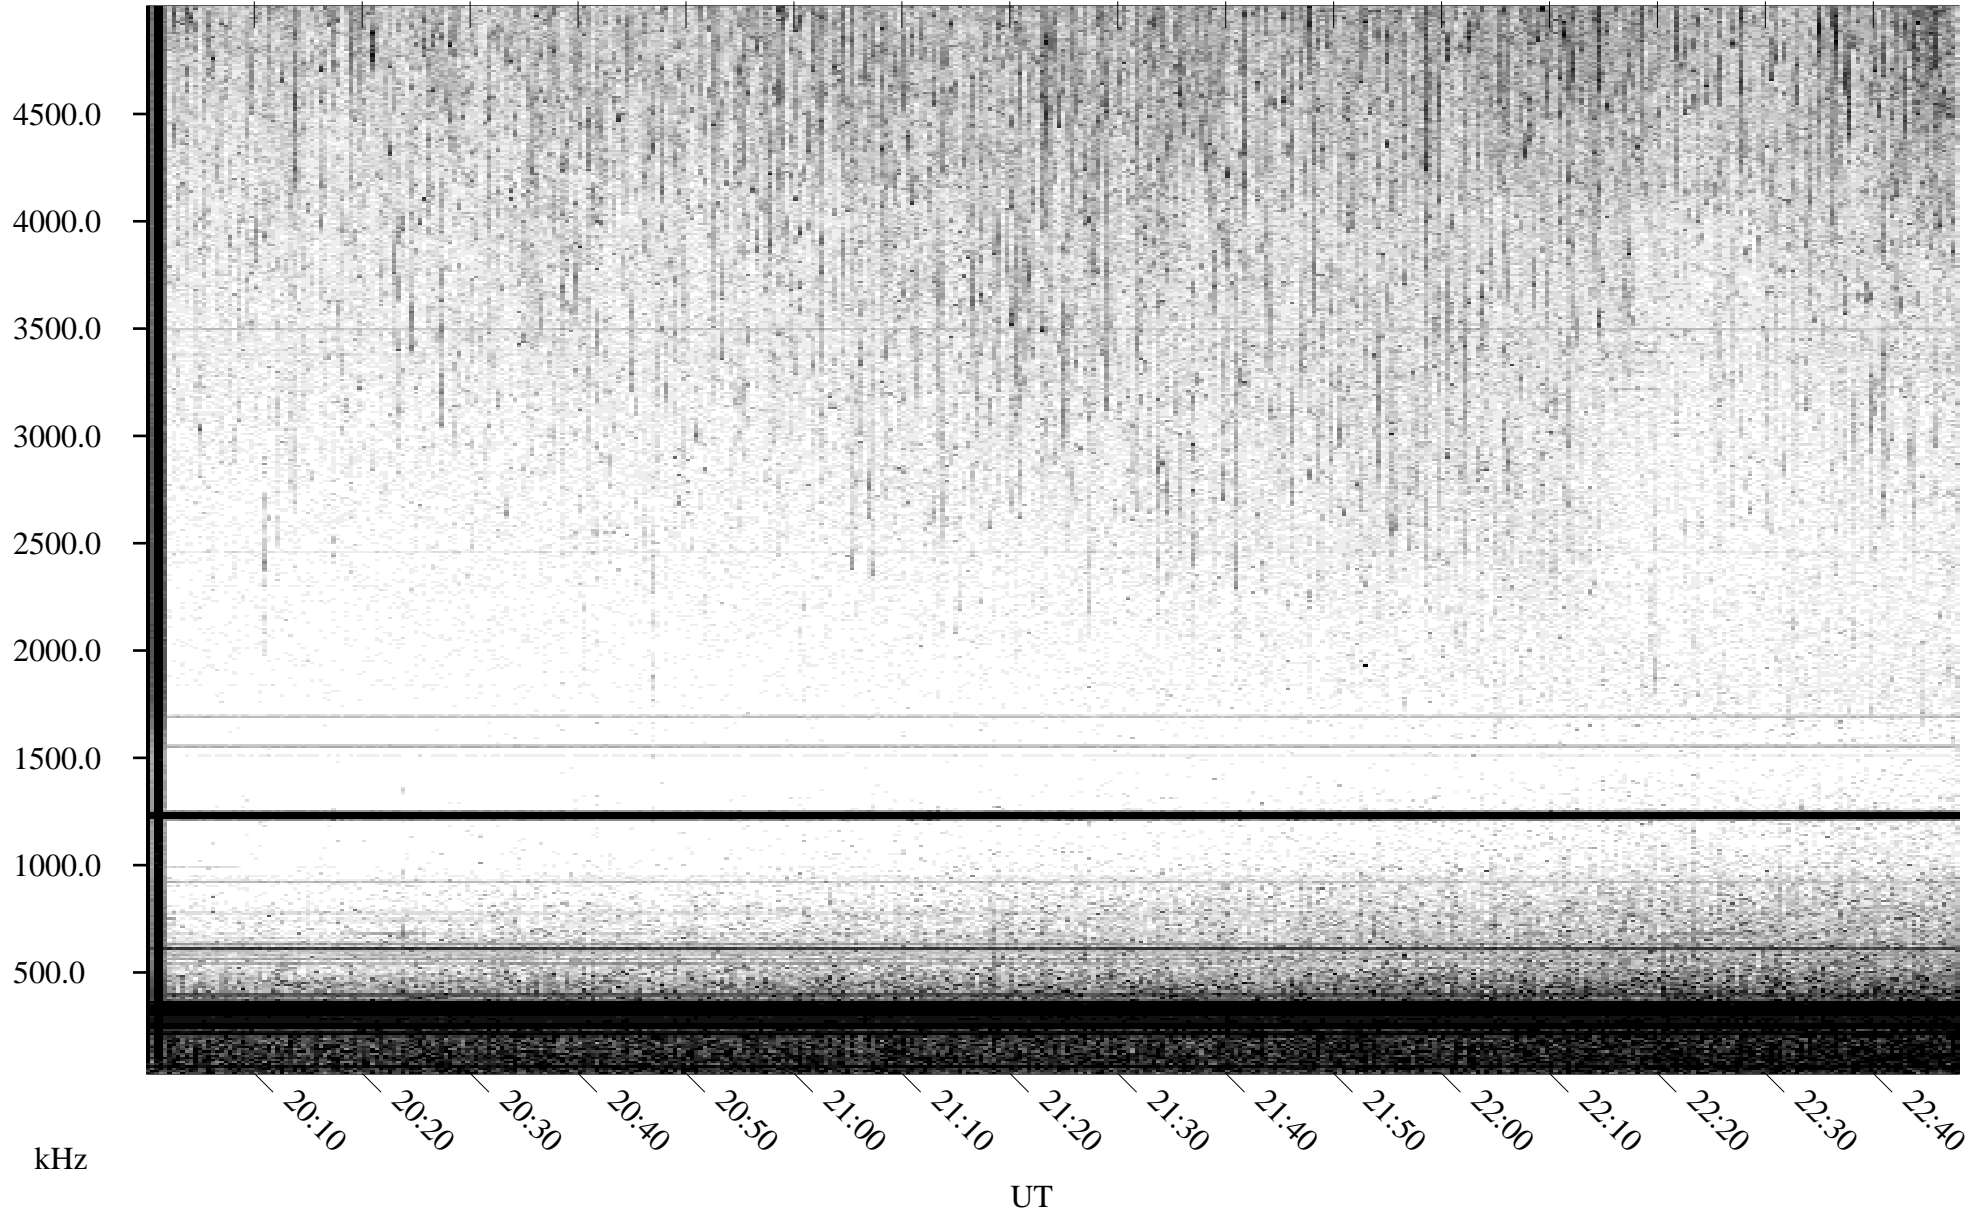

06/28/1996 Churchill, Manitoba

Linear Scale Black = 161 White = 15

ch96180l.r00m max_12

Page 1

06/28/1996 Churchill, Manitoba

Linear Scale Black = 161 White = 15

ch96180l.r00m max_12

Page 2

06/29/1996 Churchill, Manitoba

Linear Scale Black = 161 White = 15

ch96180l.r00m max_12

Page 3

06/29/1996 Churchill, Manitoba

Linear Scale Black = 161 White = 15

ch96180l.r00m max_12

Page 4

06/29/1996 Churchill, Manitoba

Linear Scale Black = 161 White = 15

ch96180l.r00m max_12

Page 5

06/29/1996 Churchill, Manitoba

Linear Scale Black = 161 White = 15

ch96180l.r00m max_12

Page 6

06/29/1996 Churchill, Manitoba

Linear Scale Black = 161 White = 15

ch96180l.r00m max_12

06/29/1996 Churchill, Manitoba

Linear Scale Black = 161 White = 15

ch96180l.r00m max_12

Page 8

UT