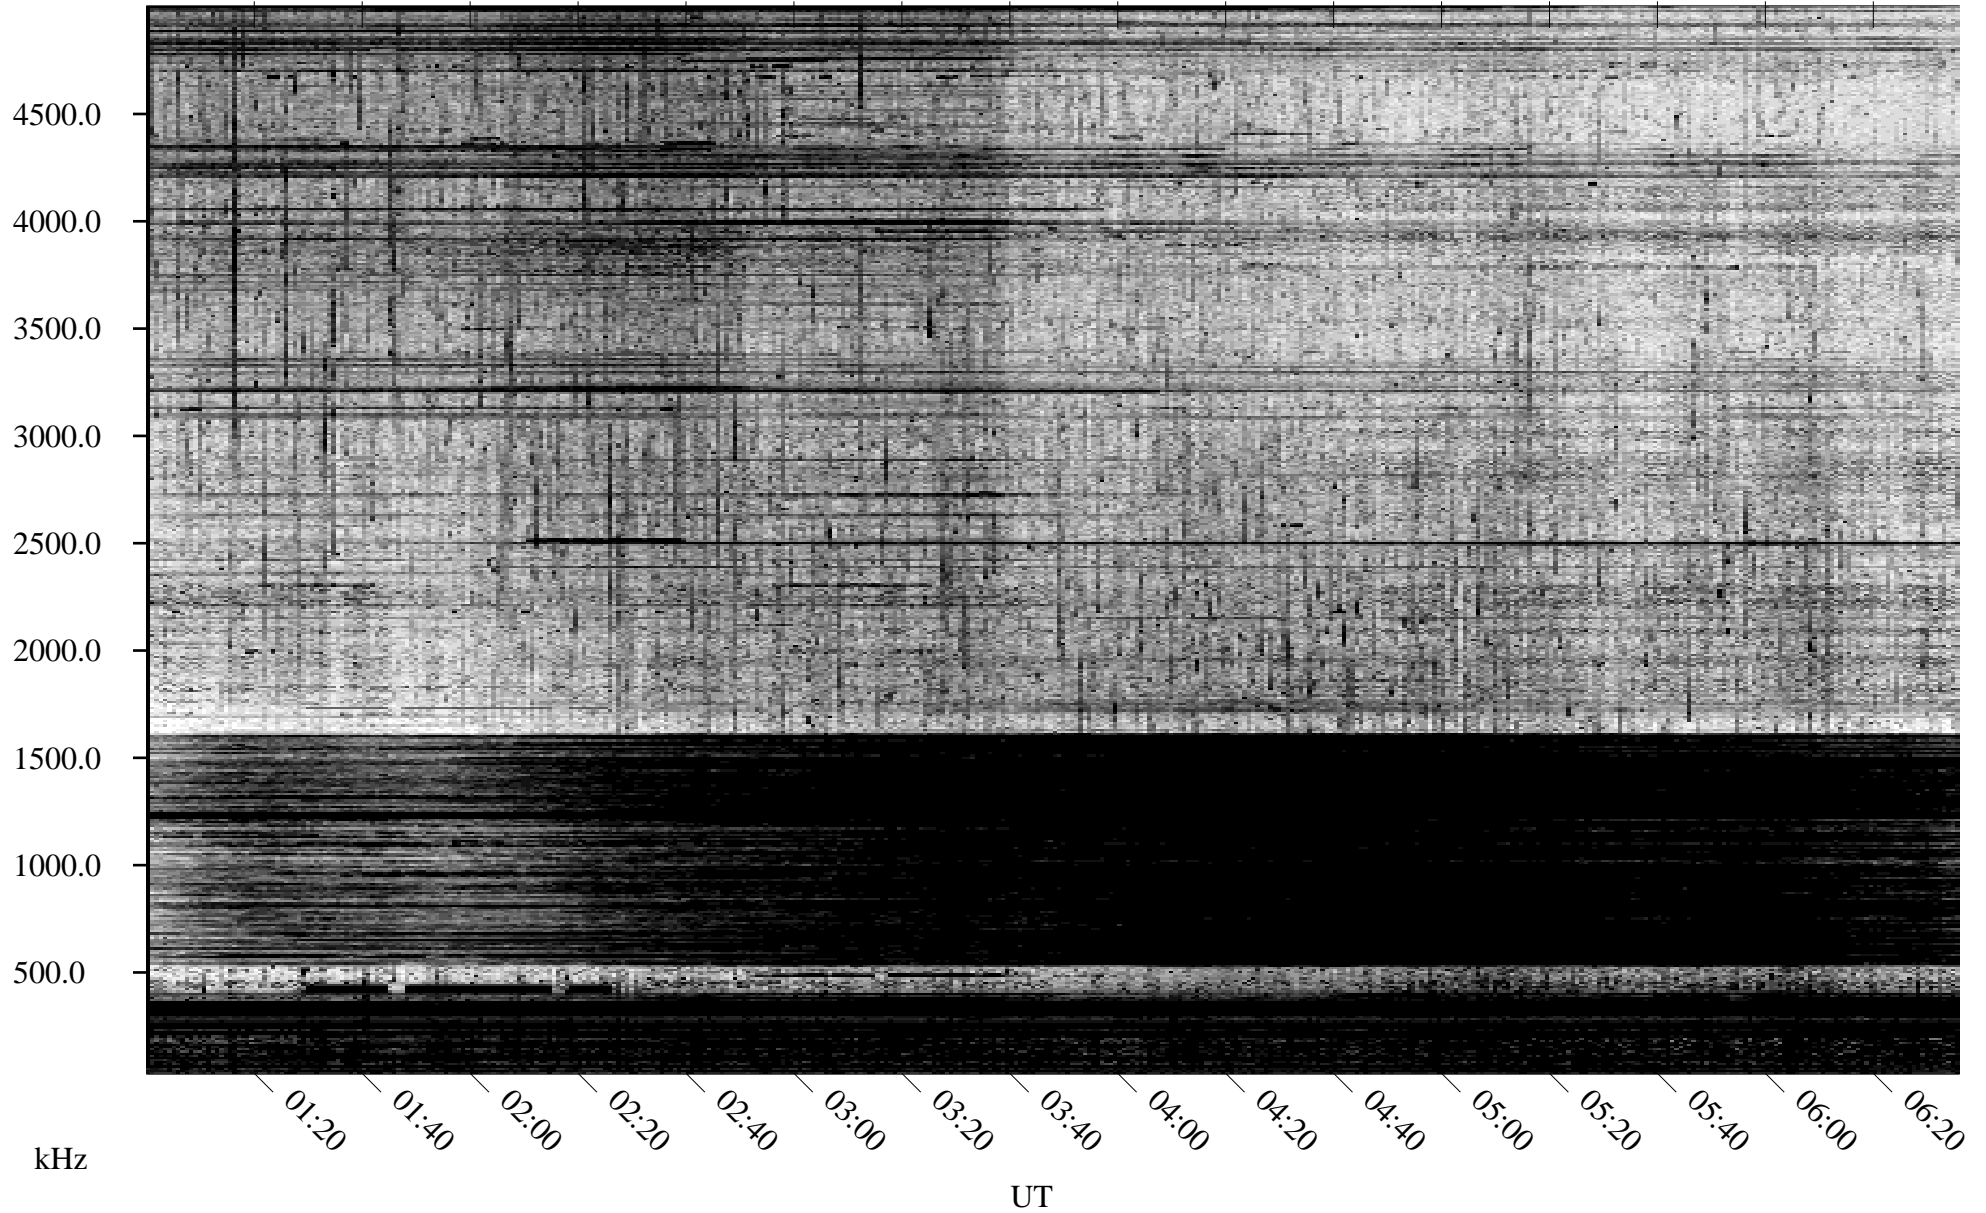

09/07/1996 Churchill, Manitoba

Linear Scale Black = 161 White = 15

ch96251l.r00m max_12

Page 1

09/07/1996 Churchill, Manitoba

Linear Scale Black = 161 White = 15

ch96251l.r00m max_12

Page 2