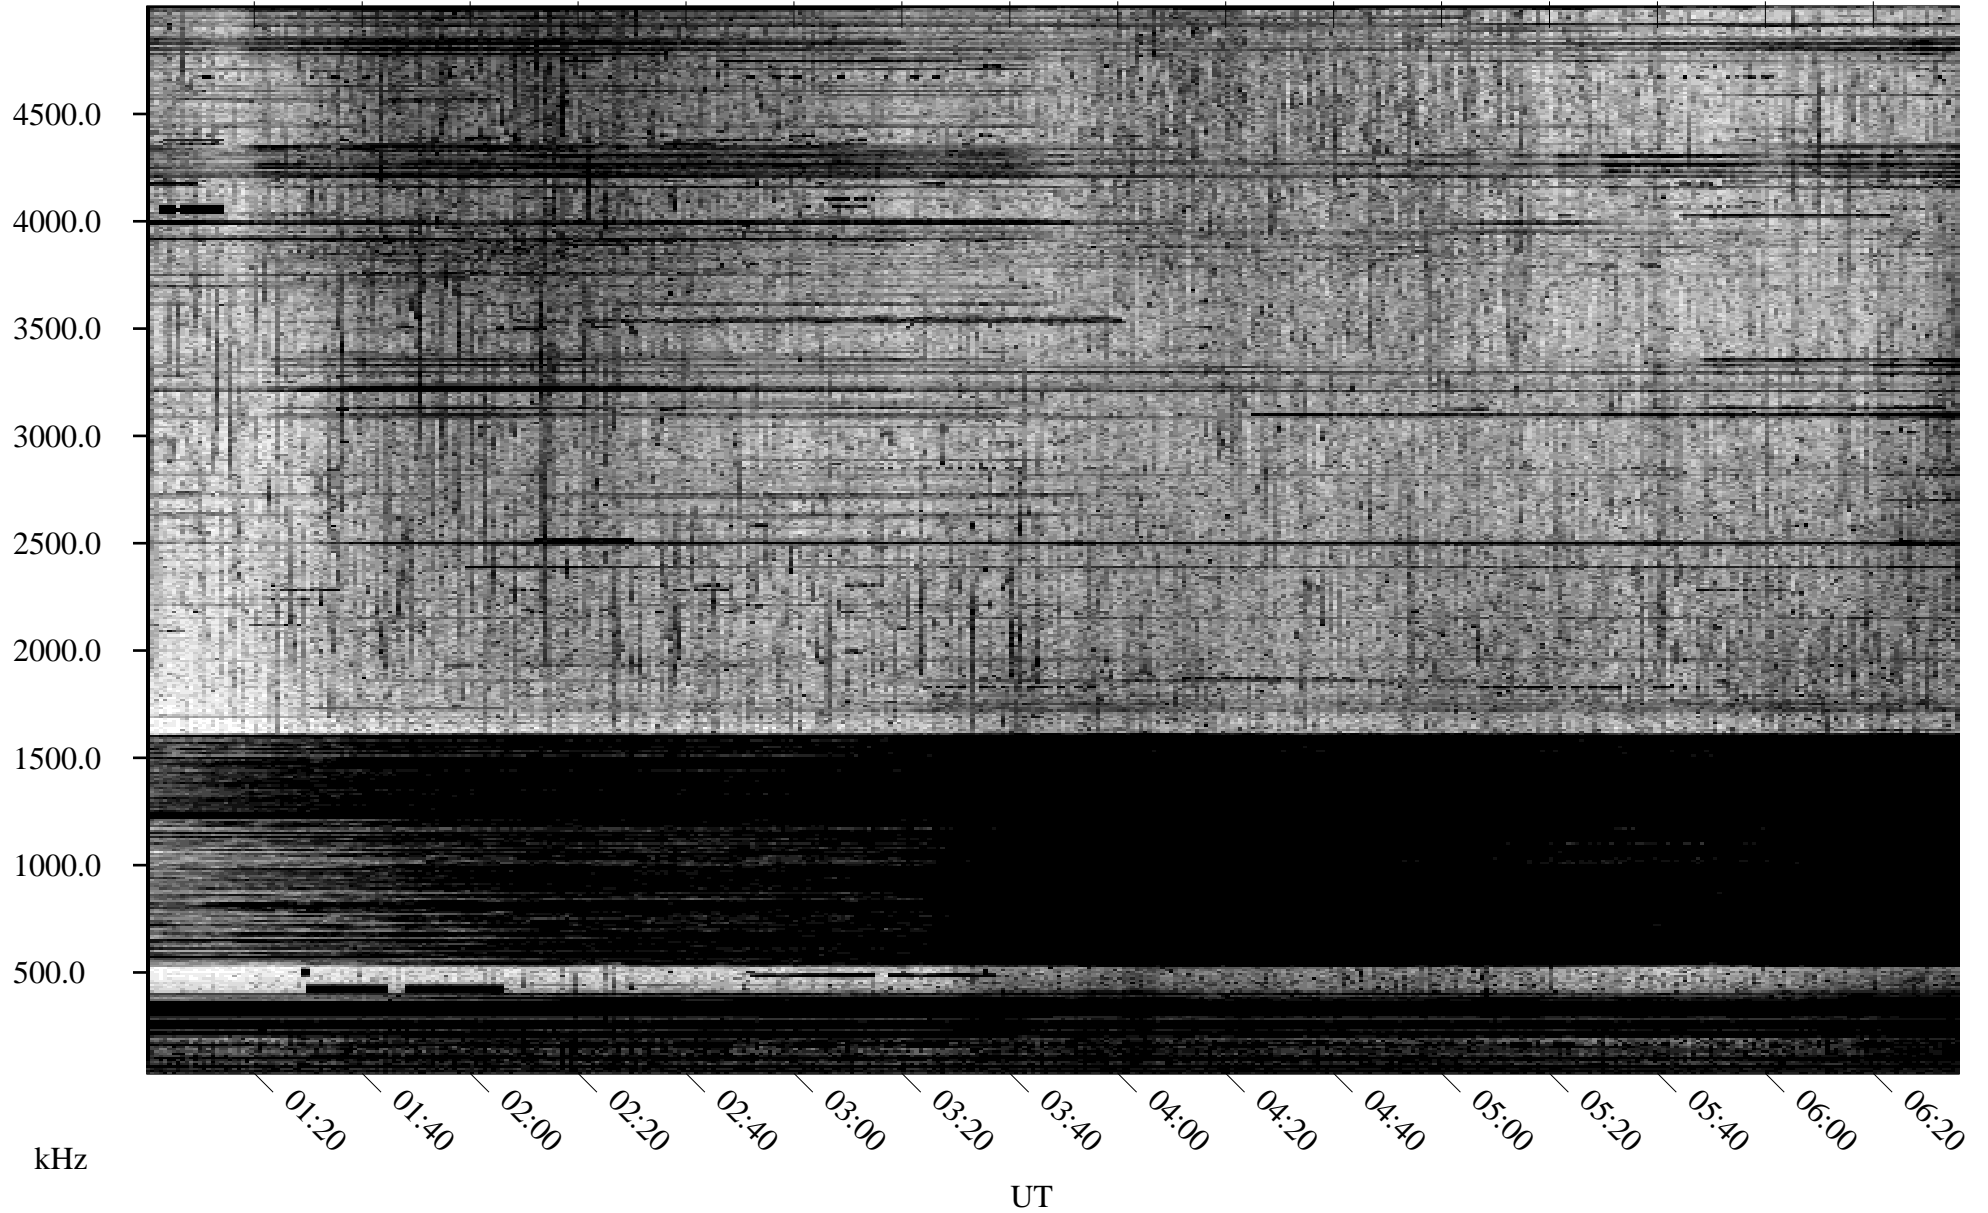

09/08/1996 Churchill, Manitoba

Linear Scale Black = 161 White = 15

ch96252l.r00m max_12

Page 1

09/08/1996 Churchill, Manitoba

Linear Scale Black = 161 White = 15

ch96252l.r00m max_12

Page 2