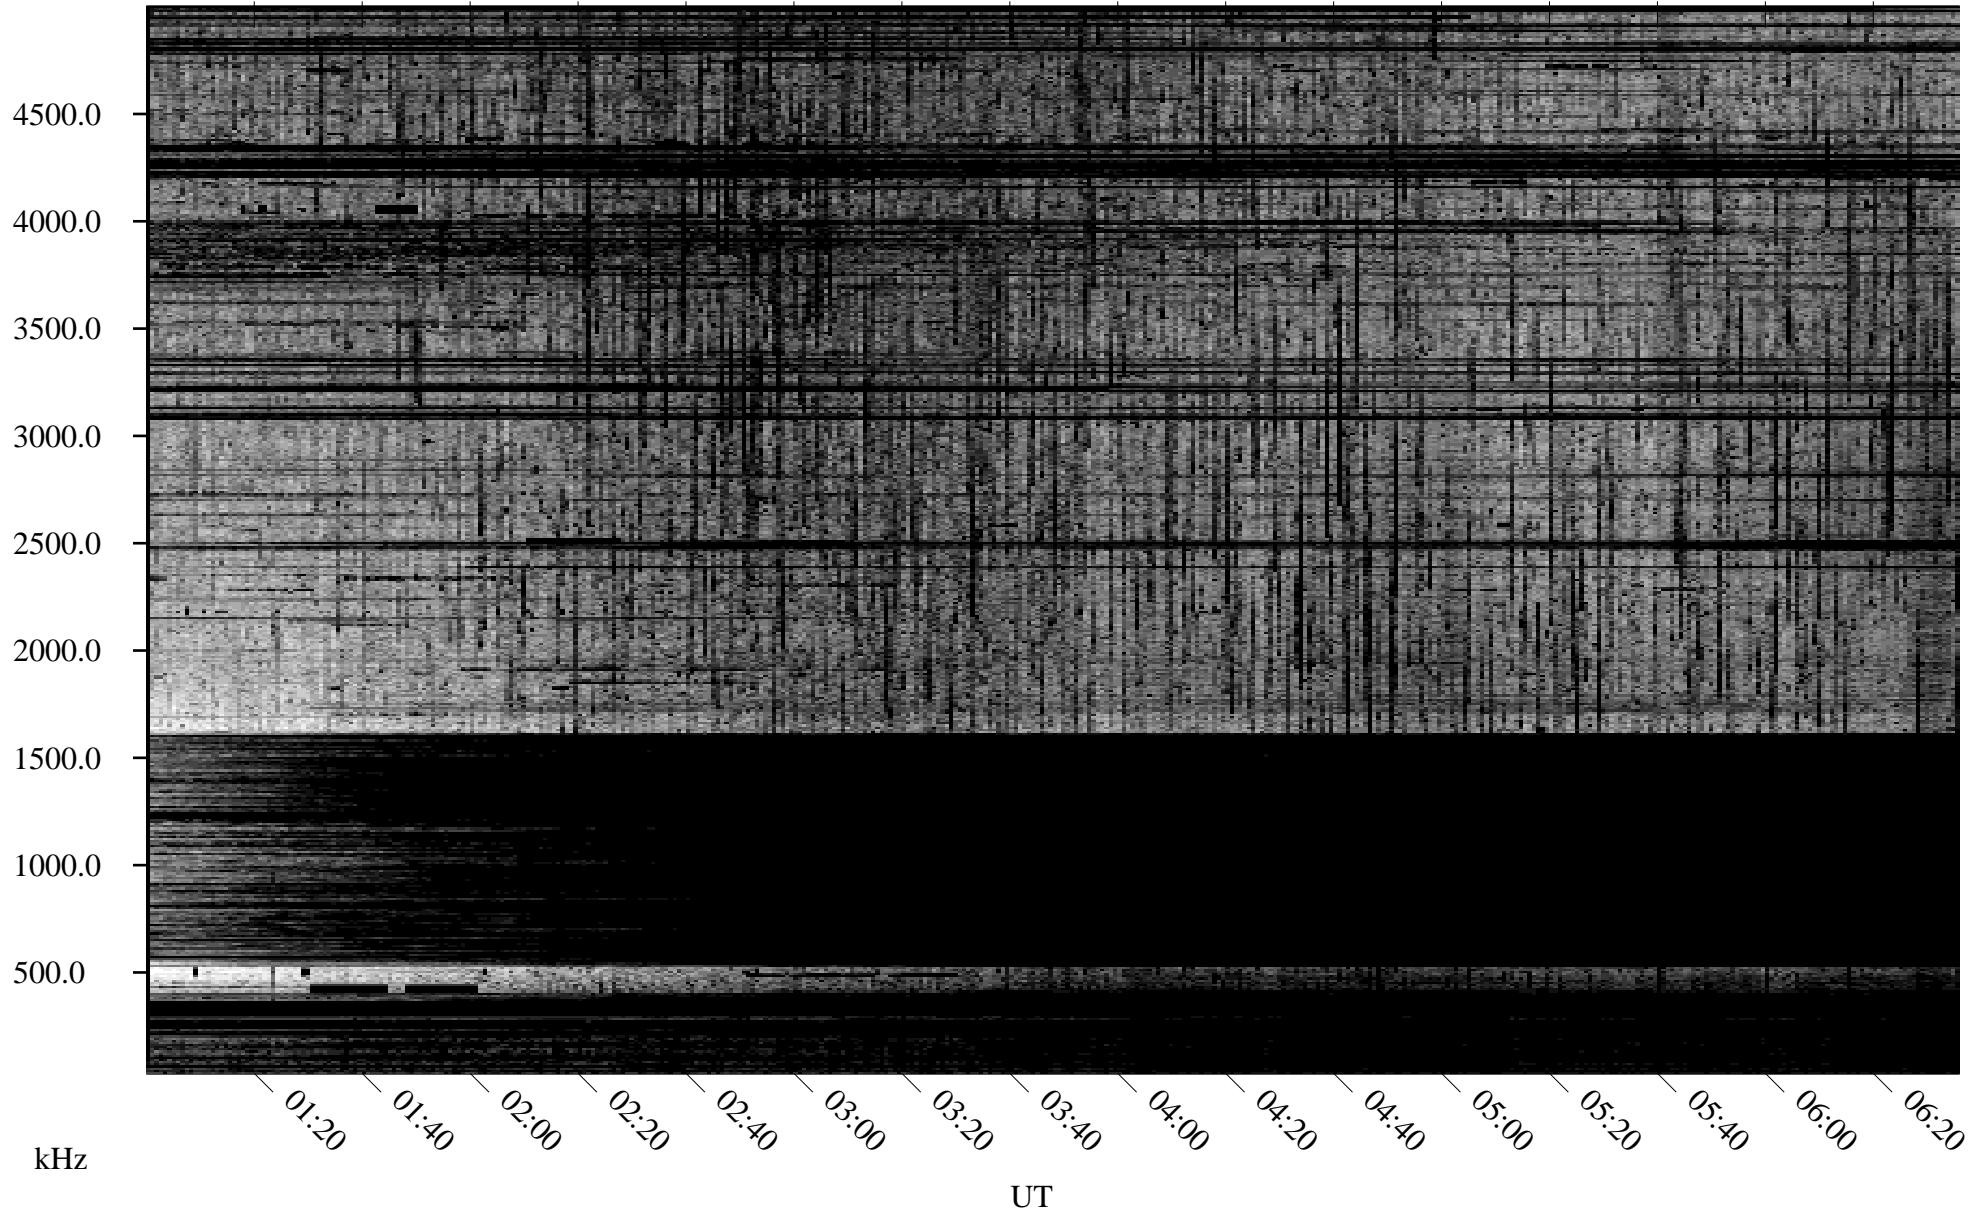

09/09/1996 Churchill, Manitoba

Linear Scale Black = 161 White = 15

ch96253l.r00m max_12

Page 1

09/09/1996 Churchill, Manitoba

Linear Scale Black = 161 White = 15

ch96253l.r00m max_12

Page 2