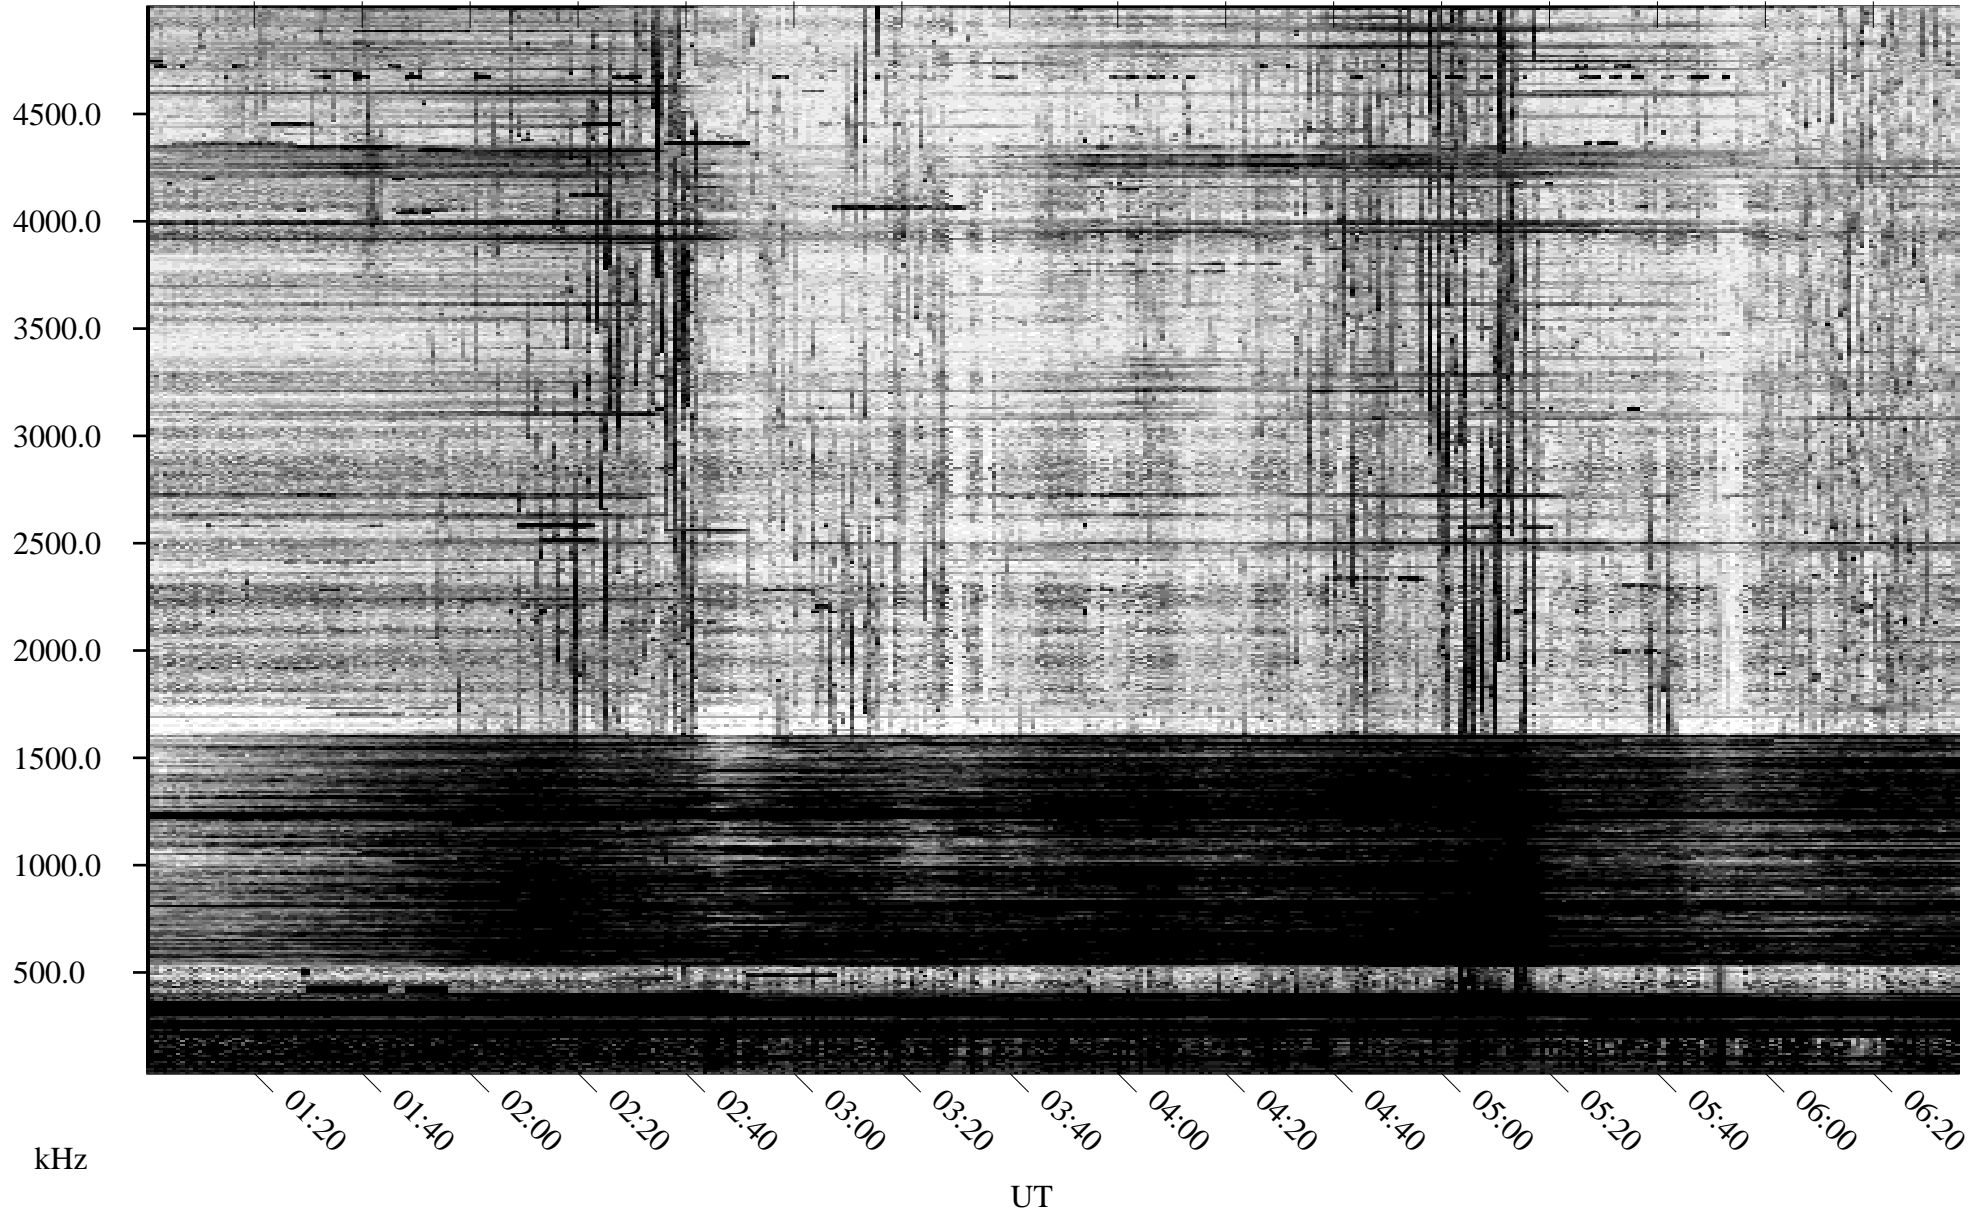

# 09/10/1996 Churchill, Manitoba

Linear Scale    Black = 161    White = 15

ch96254l.r00m max\_12

Page 1

# 09/10/1996 Churchill, Manitoba

Linear Scale    Black = 161    White = 15

ch96254l.r00m max\_12

Page 2