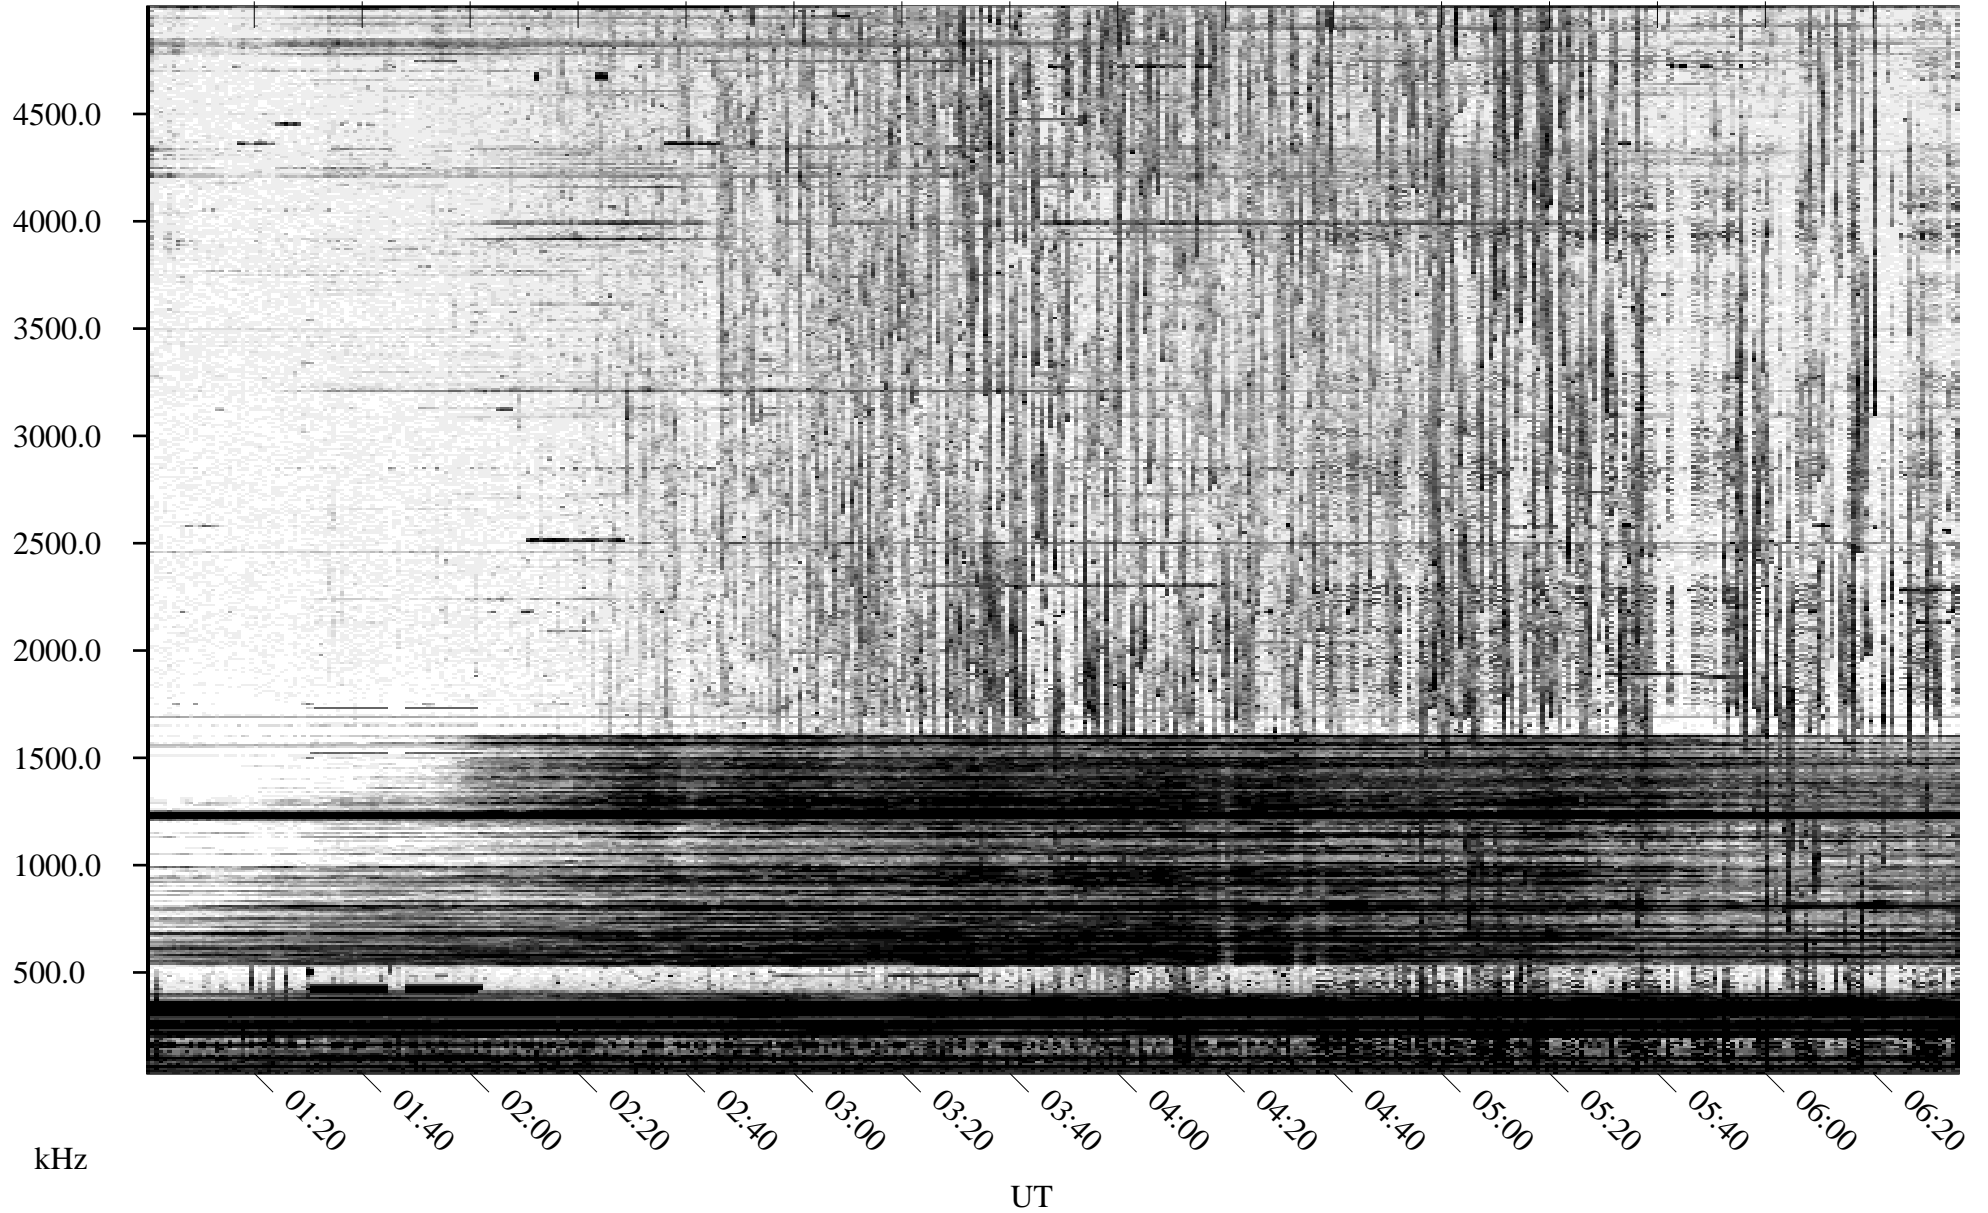

09/13/1996 Churchill, Manitoba

Linear Scale Black = 161 White = 15

ch96257l.r00m max_12

Page 1

09/13/1996 Churchill, Manitoba

Linear Scale Black = 161 White = 15

ch96257l.r00m max_12