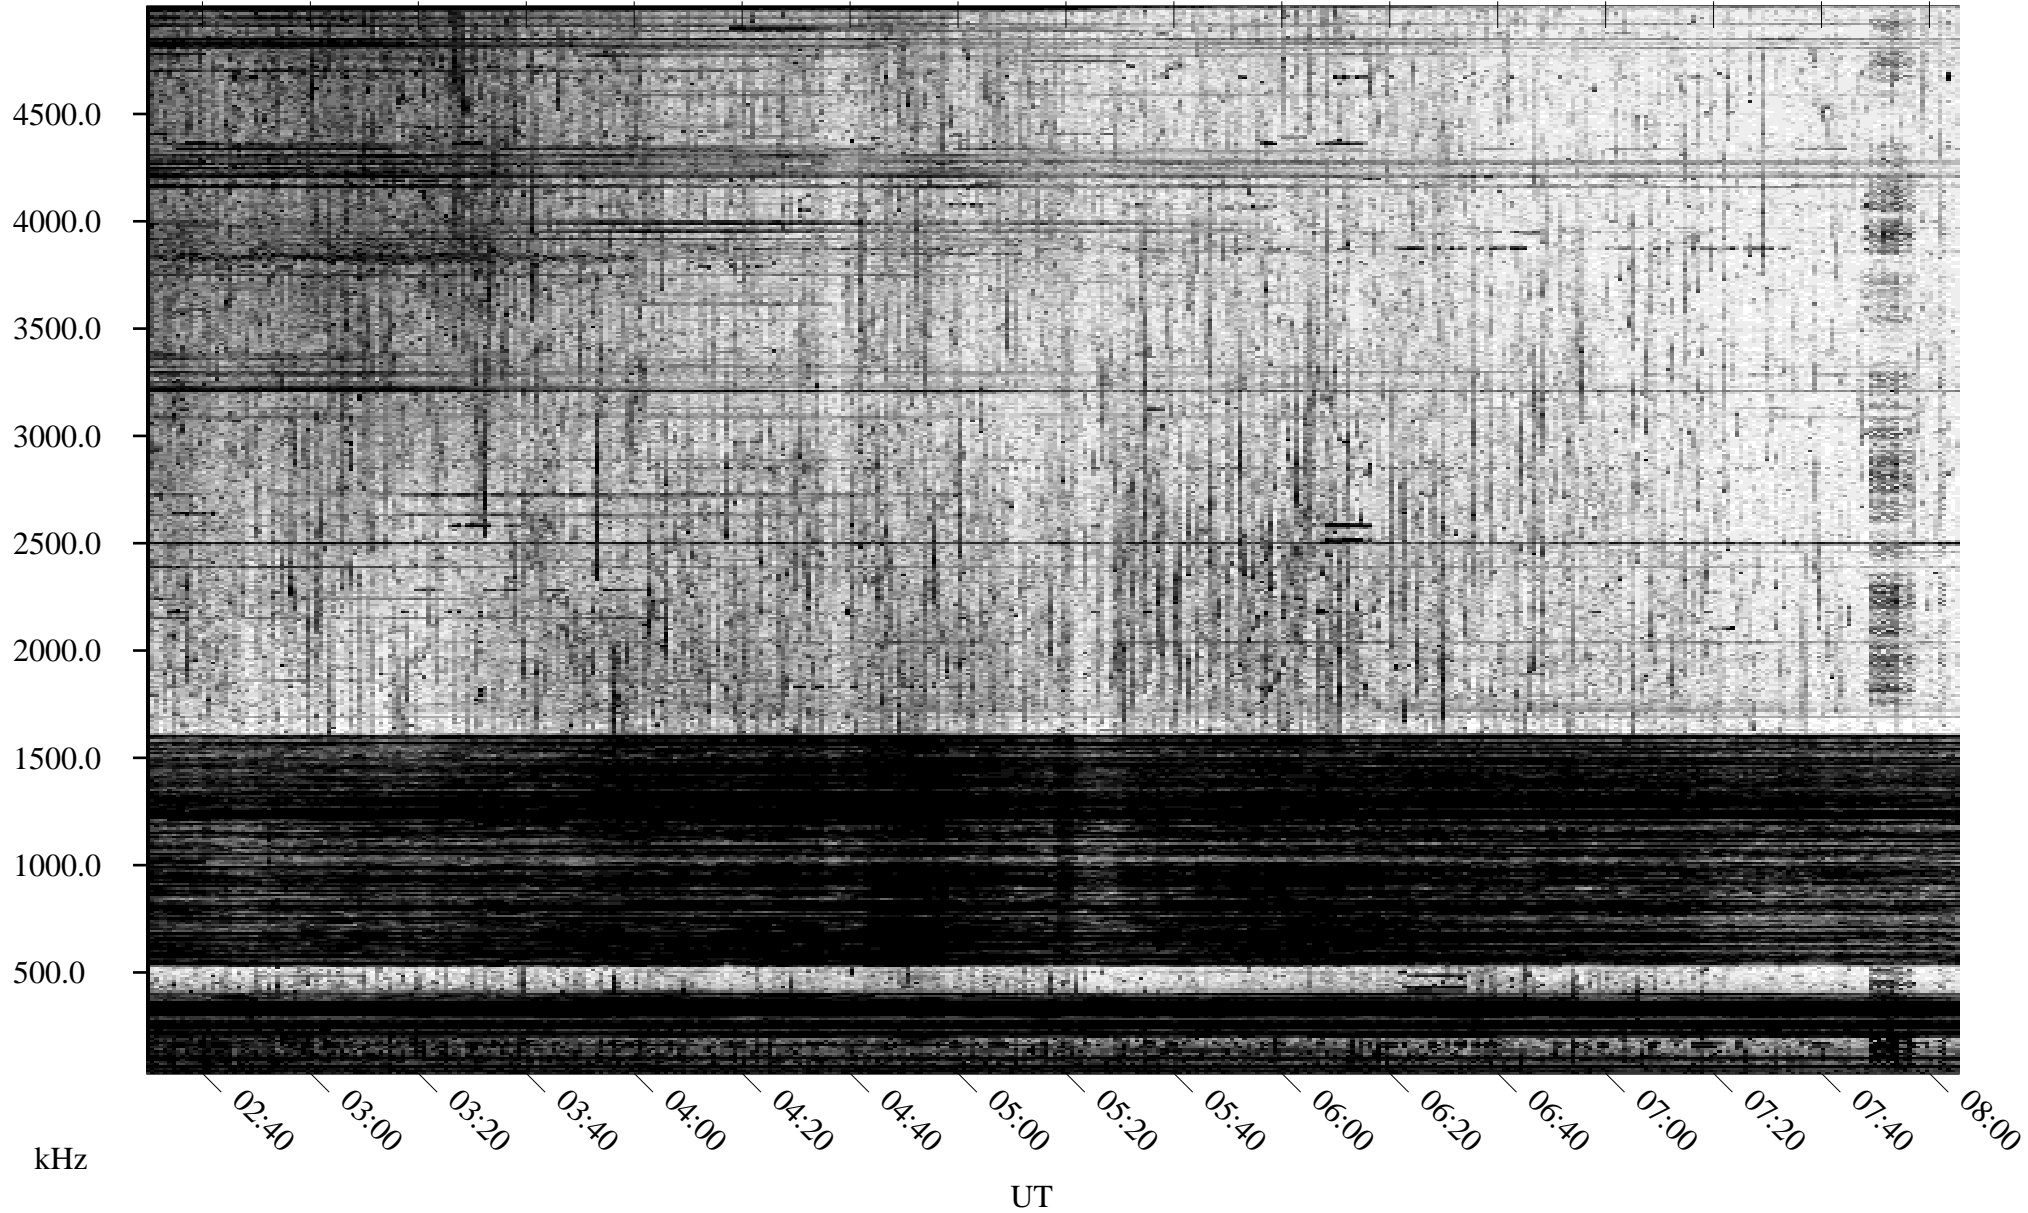

09/15/1996 Churchill, Manitoba

Linear Scale Black = 161 White = 15

ch96259l.r05m max_12

Page 1

09/15/1996 Churchill, Manitoba

Linear Scale Black = 161 White = 15

ch96259l.r05m max_12

Page 2