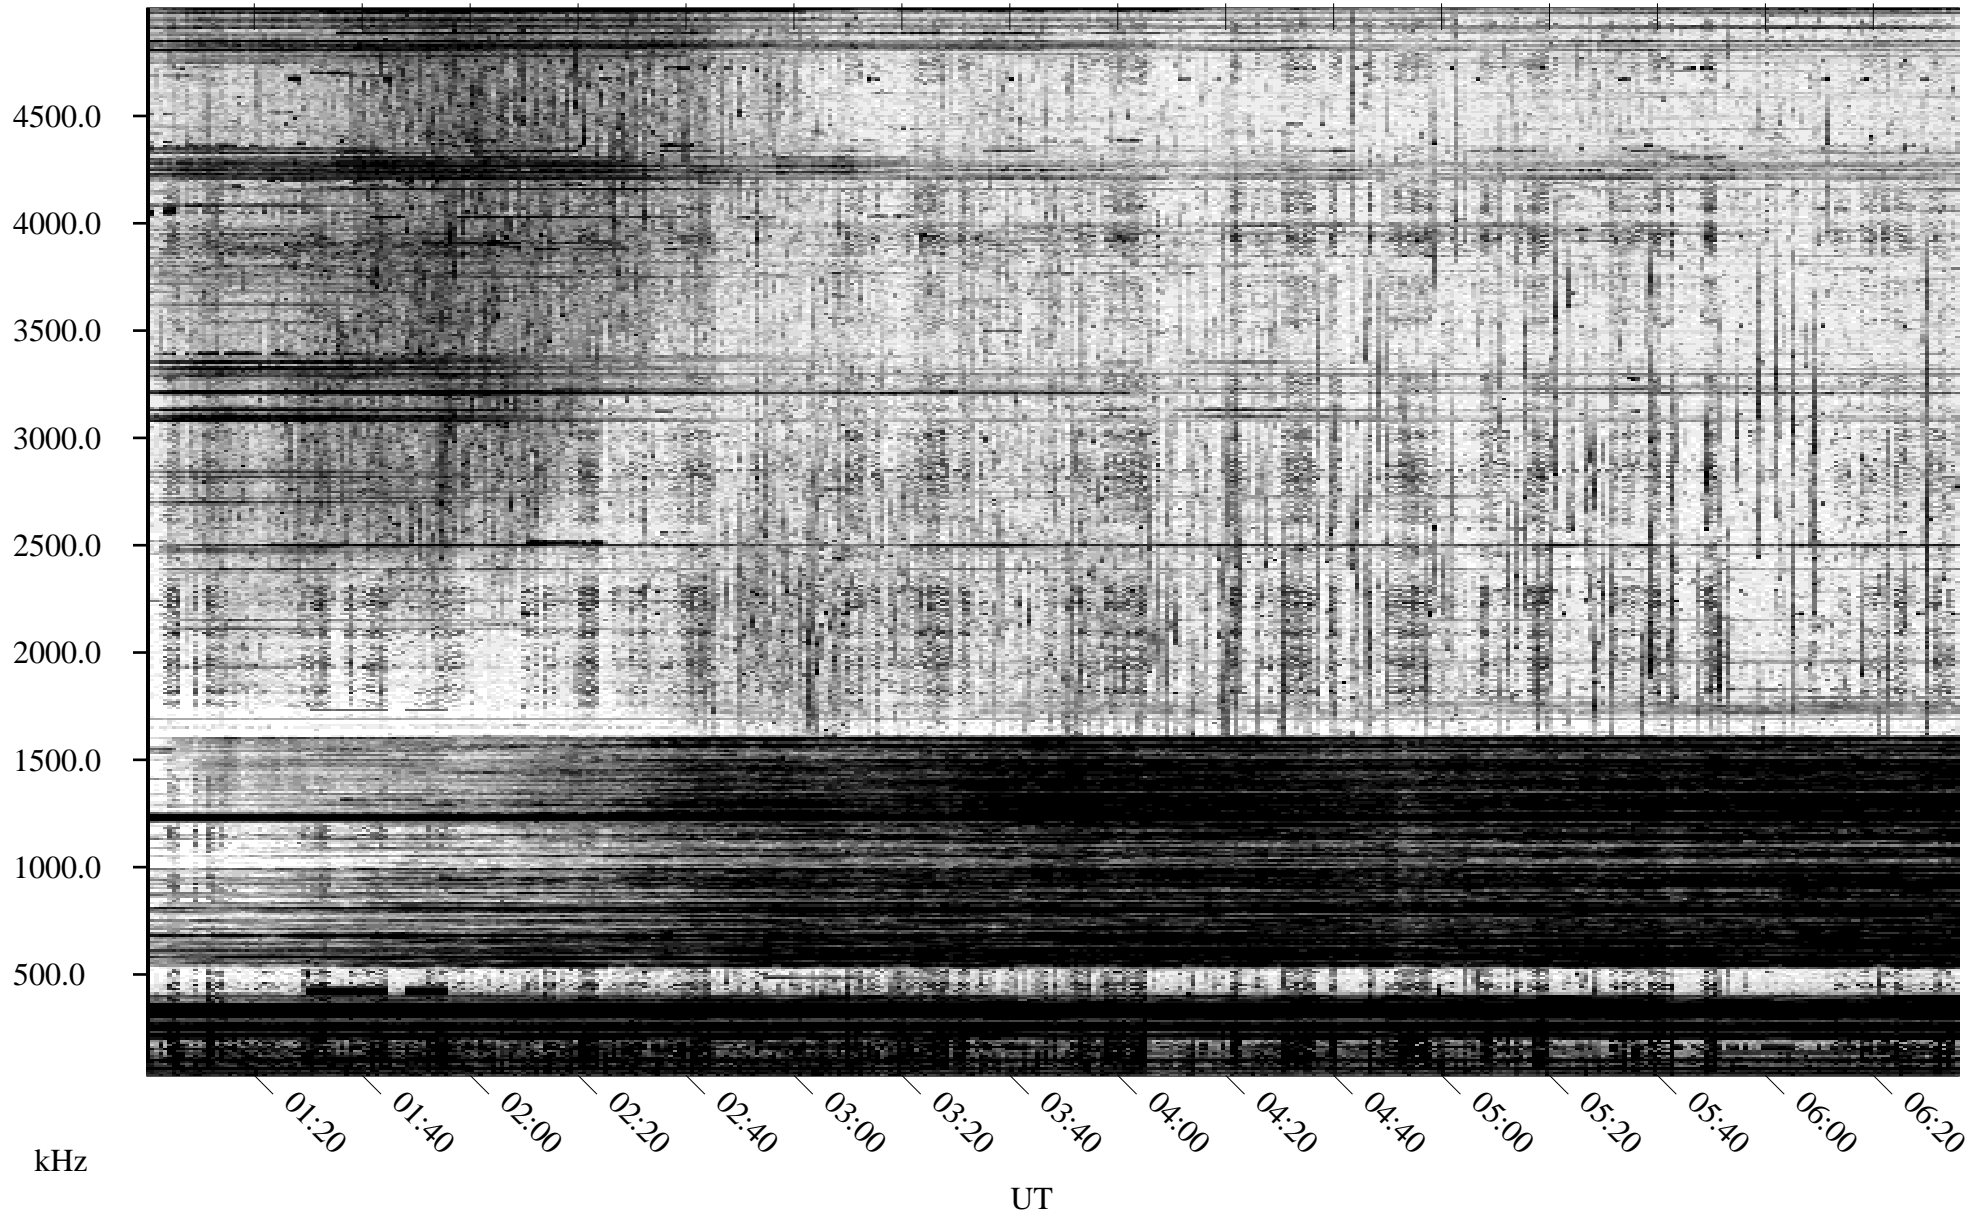

09/17/1996 Churchill, Manitoba

Linear Scale Black = 161 White = 15

ch962611.r00m max_12

Page 1

09/17/1996 Churchill, Manitoba

Linear Scale Black = 161 White = 15

ch962611.r00m max_12

Page 2