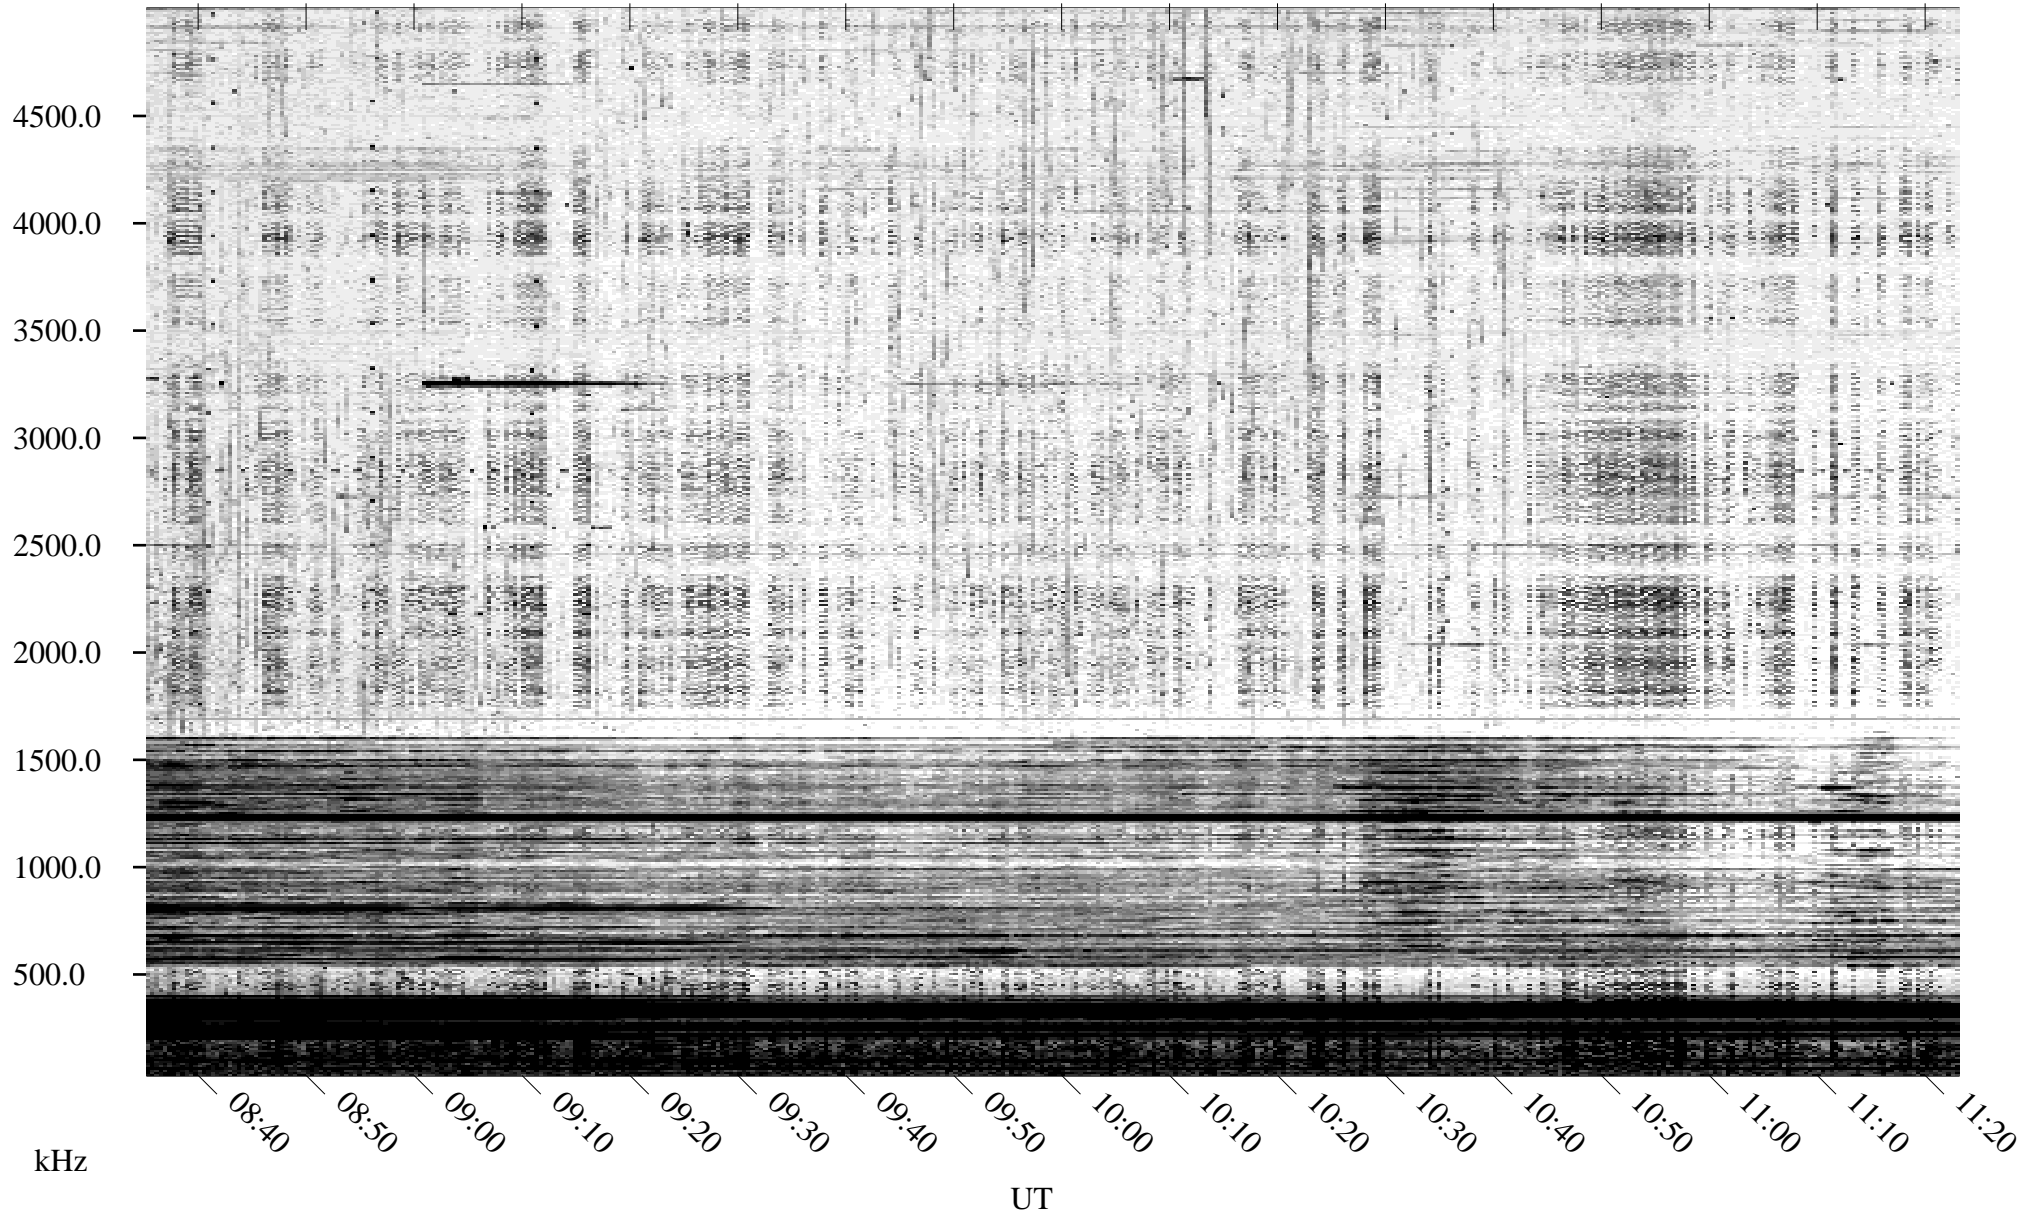

09/18/1996 Churchill, Manitoba

Linear Scale Black = 161 White = 15

ch96262l.r01m max_12

Page 1

09/18/1996 Churchill, Manitoba

Linear Scale Black = 161 White = 15

ch96262l.r01m max_12

Page 2

09/18/1996 Churchill, Manitoba

Linear Scale Black = 161 White = 15

ch96262l.r01m max_12

Page 3

09/18/1996 Churchill, Manitoba

Linear Scale Black = 161 White = 15

ch96262l.r01m max_12

Page 4

09/18/1996 Churchill, Manitoba

Linear Scale Black = 161 White = 15

ch96262l.r01m max_12