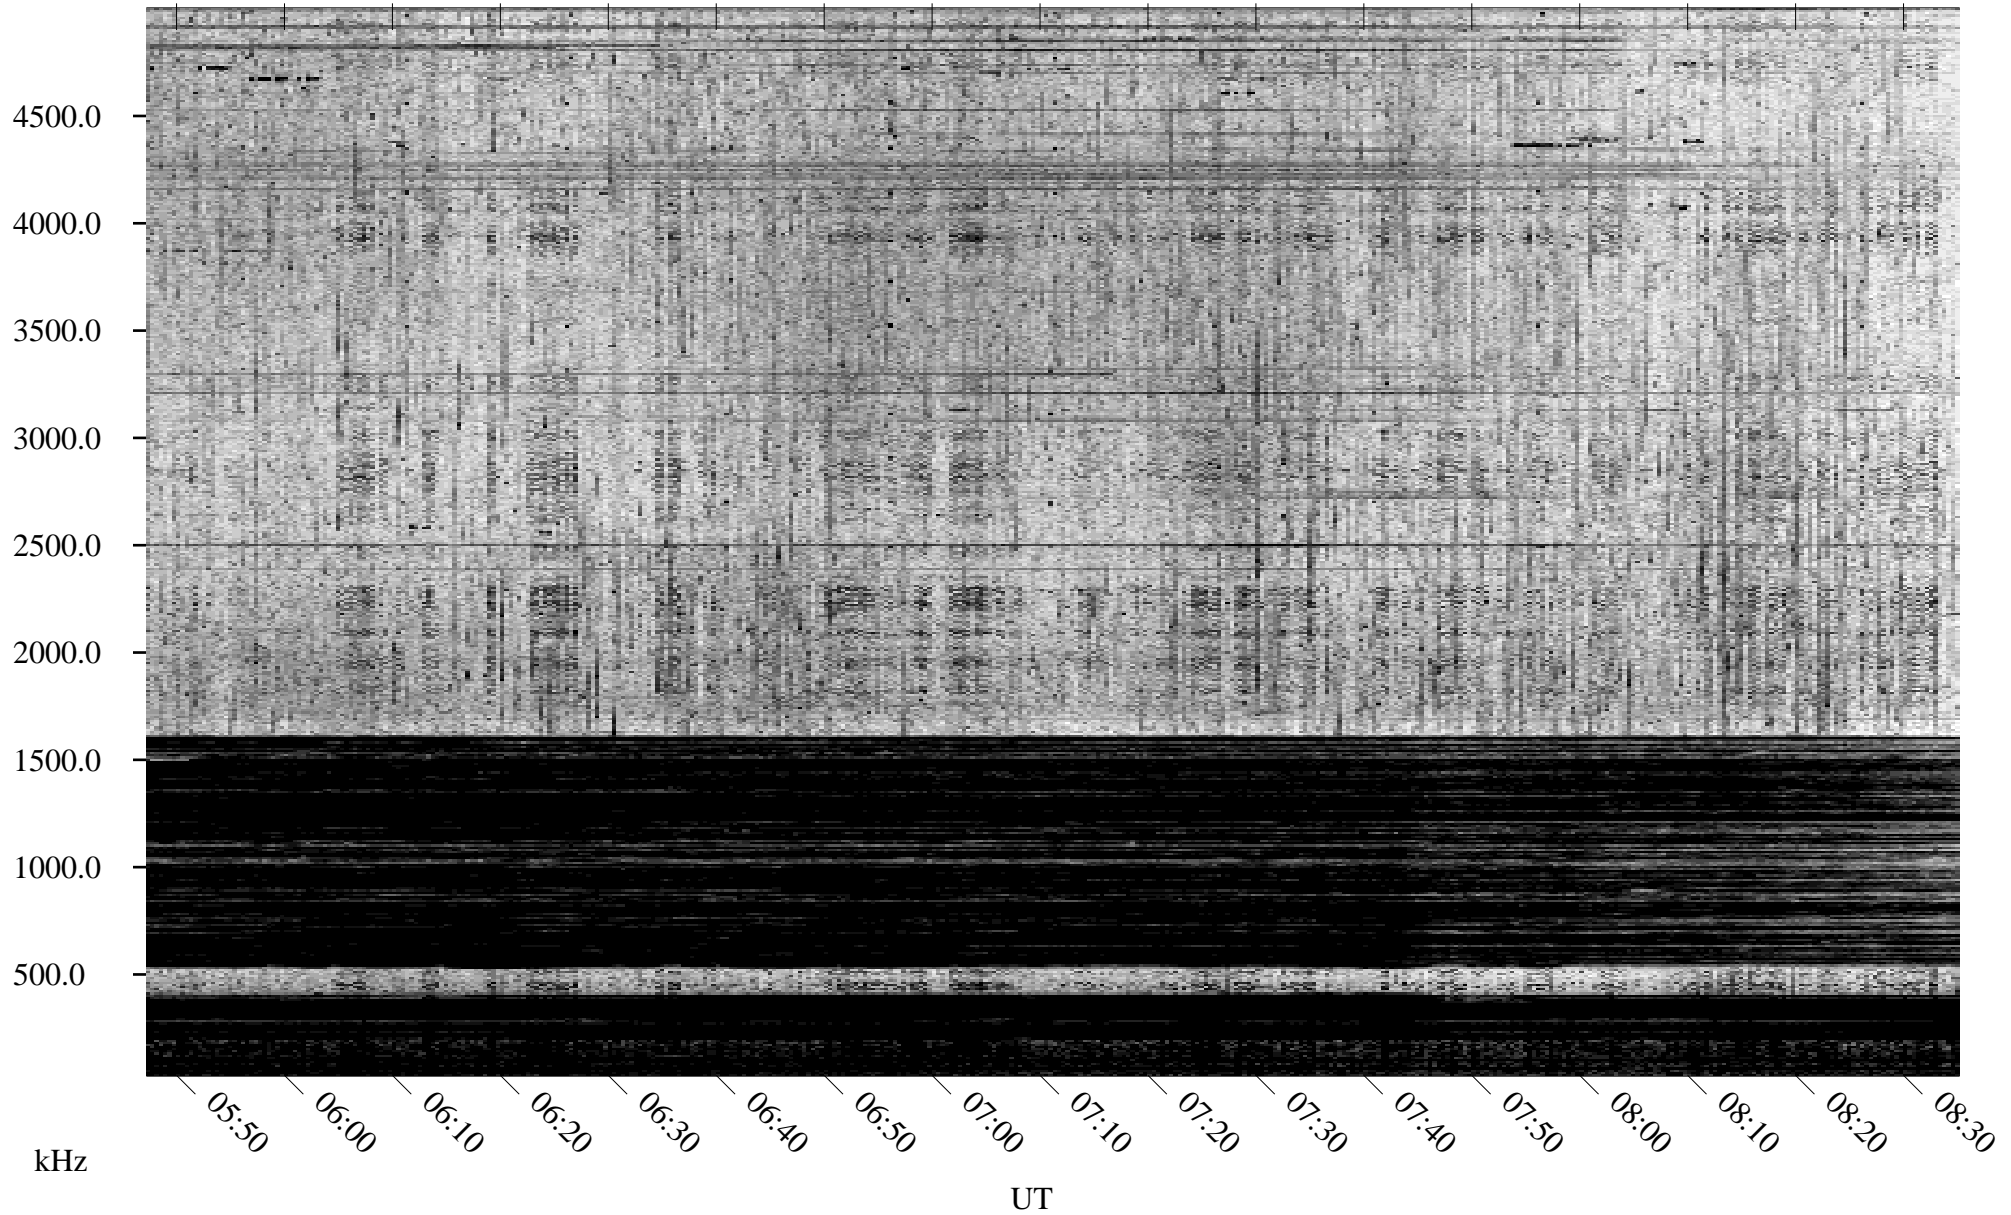

09/18/1996 Churchill, Manitoba

Linear Scale Black = 161 White = 15

ch96262l.r01m max_12

Page 1

09/18/1996 Churchill, Manitoba

Linear Scale Black = 161 White = 15

ch96262l.r01m max_12

Page 2

09/18/1996 Churchill, Manitoba

Linear Scale Black = 161 White = 15

ch96262l.r01m max_12

Page 3

09/18/1996 Churchill, Manitoba

Linear Scale Black = 161 White = 15

ch96262l.r01m max_12

Page 4

09/18/1996 Churchill, Manitoba

Linear Scale Black = 161 White = 15

ch96262l.r01m max_12