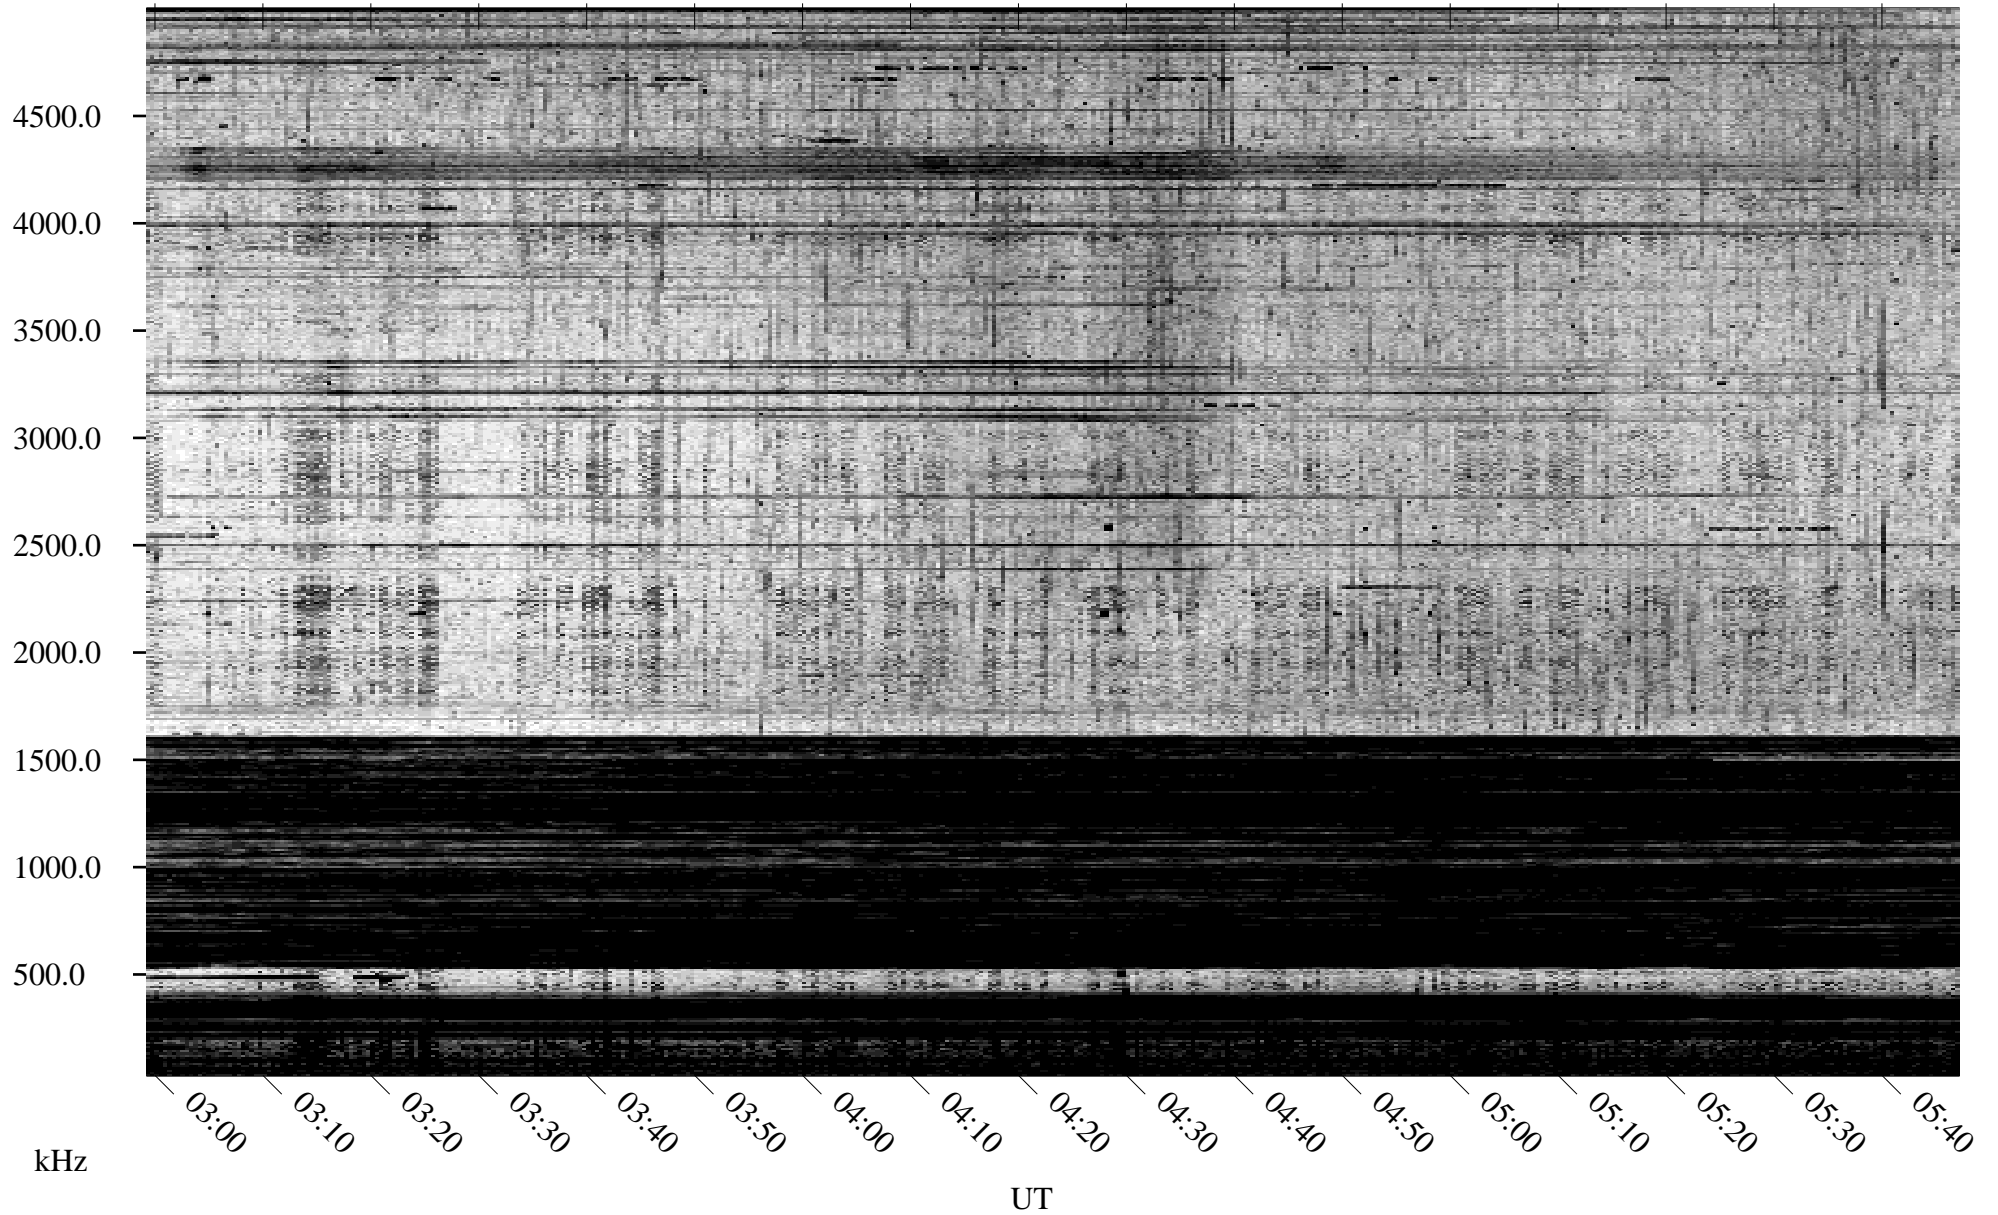

09/18/1996 Churchill, Manitoba

Linear Scale Black = 161 White = 15

ch96262l.r01m max_12

Page 1

09/18/1996 Churchill, Manitoba

Linear Scale Black = 161 White = 15

ch96262l.r01m max_12

Page 2

09/18/1996 Churchill, Manitoba

Linear Scale Black = 161 White = 15

ch96262l.r01m max_12

Page 3

09/18/1996 Churchill, Manitoba

Linear Scale Black = 161 White = 15

ch96262l.r01m max_12

Page 4

09/18/1996 Churchill, Manitoba

Linear Scale Black = 161 White = 15

ch96262l.r01m max_12