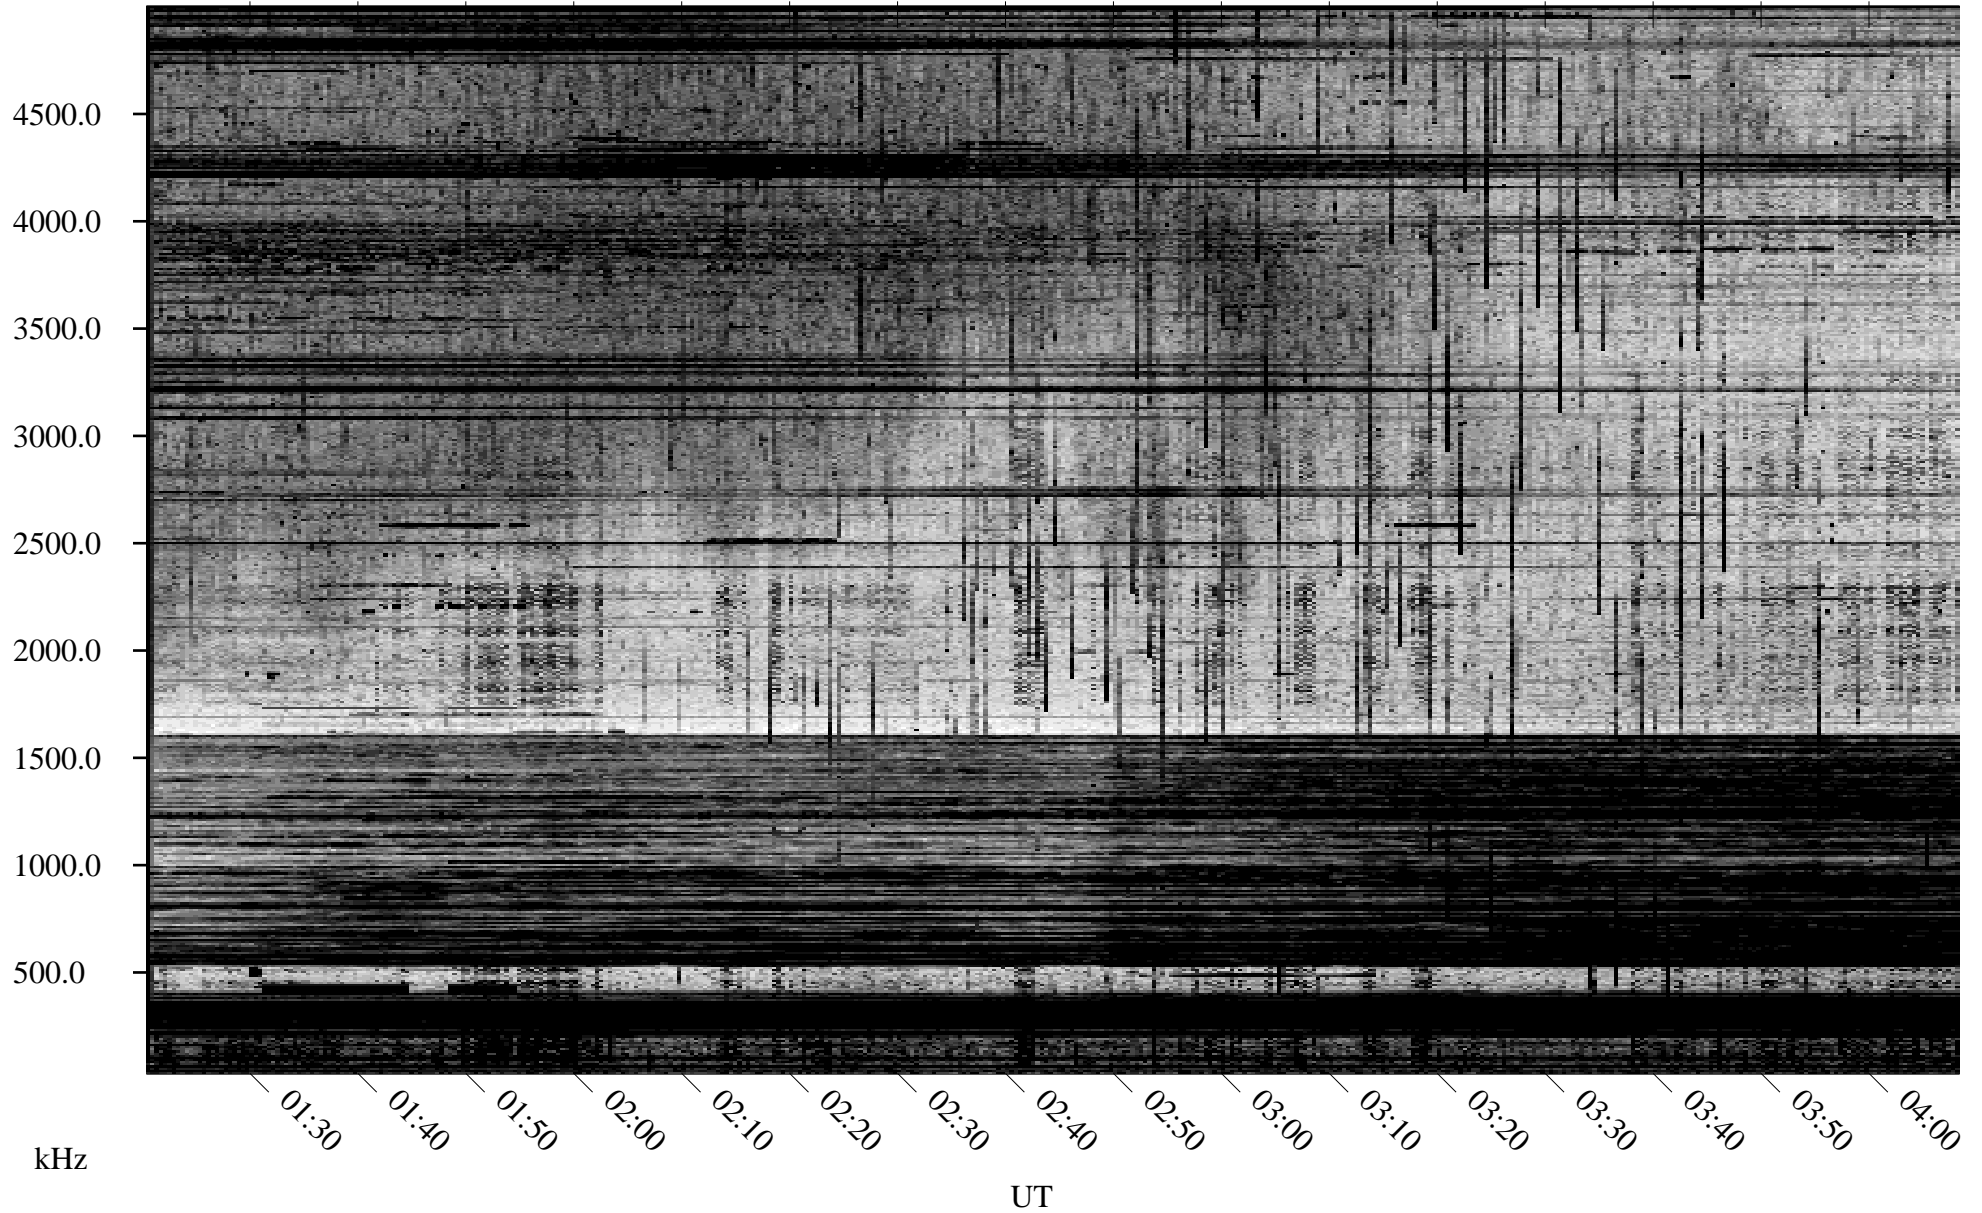

09/19/1996 Churchill, Manitoba

Linear Scale Black = 161 White = 15

ch96263l.r00m max_12

Page 1

09/19/1996 Churchill, Manitoba

Linear Scale Black = 161 White = 15

ch96263l.r00m max_12

Page 2

09/19/1996 Churchill, Manitoba

Linear Scale Black = 161 White = 15

ch96263l.r00m max_12

Page 3

09/19/1996 Churchill, Manitoba

Linear Scale Black = 161 White = 15

ch96263l.r00m max_12

Page 4

09/19/1996 Churchill, Manitoba

Linear Scale Black = 161 White = 15

ch96263l.r00m max_12

Page 5

09/19/1996 Churchill, Manitoba

Linear Scale Black = 161 White = 15

ch96263l.r00m max_12

Page 6