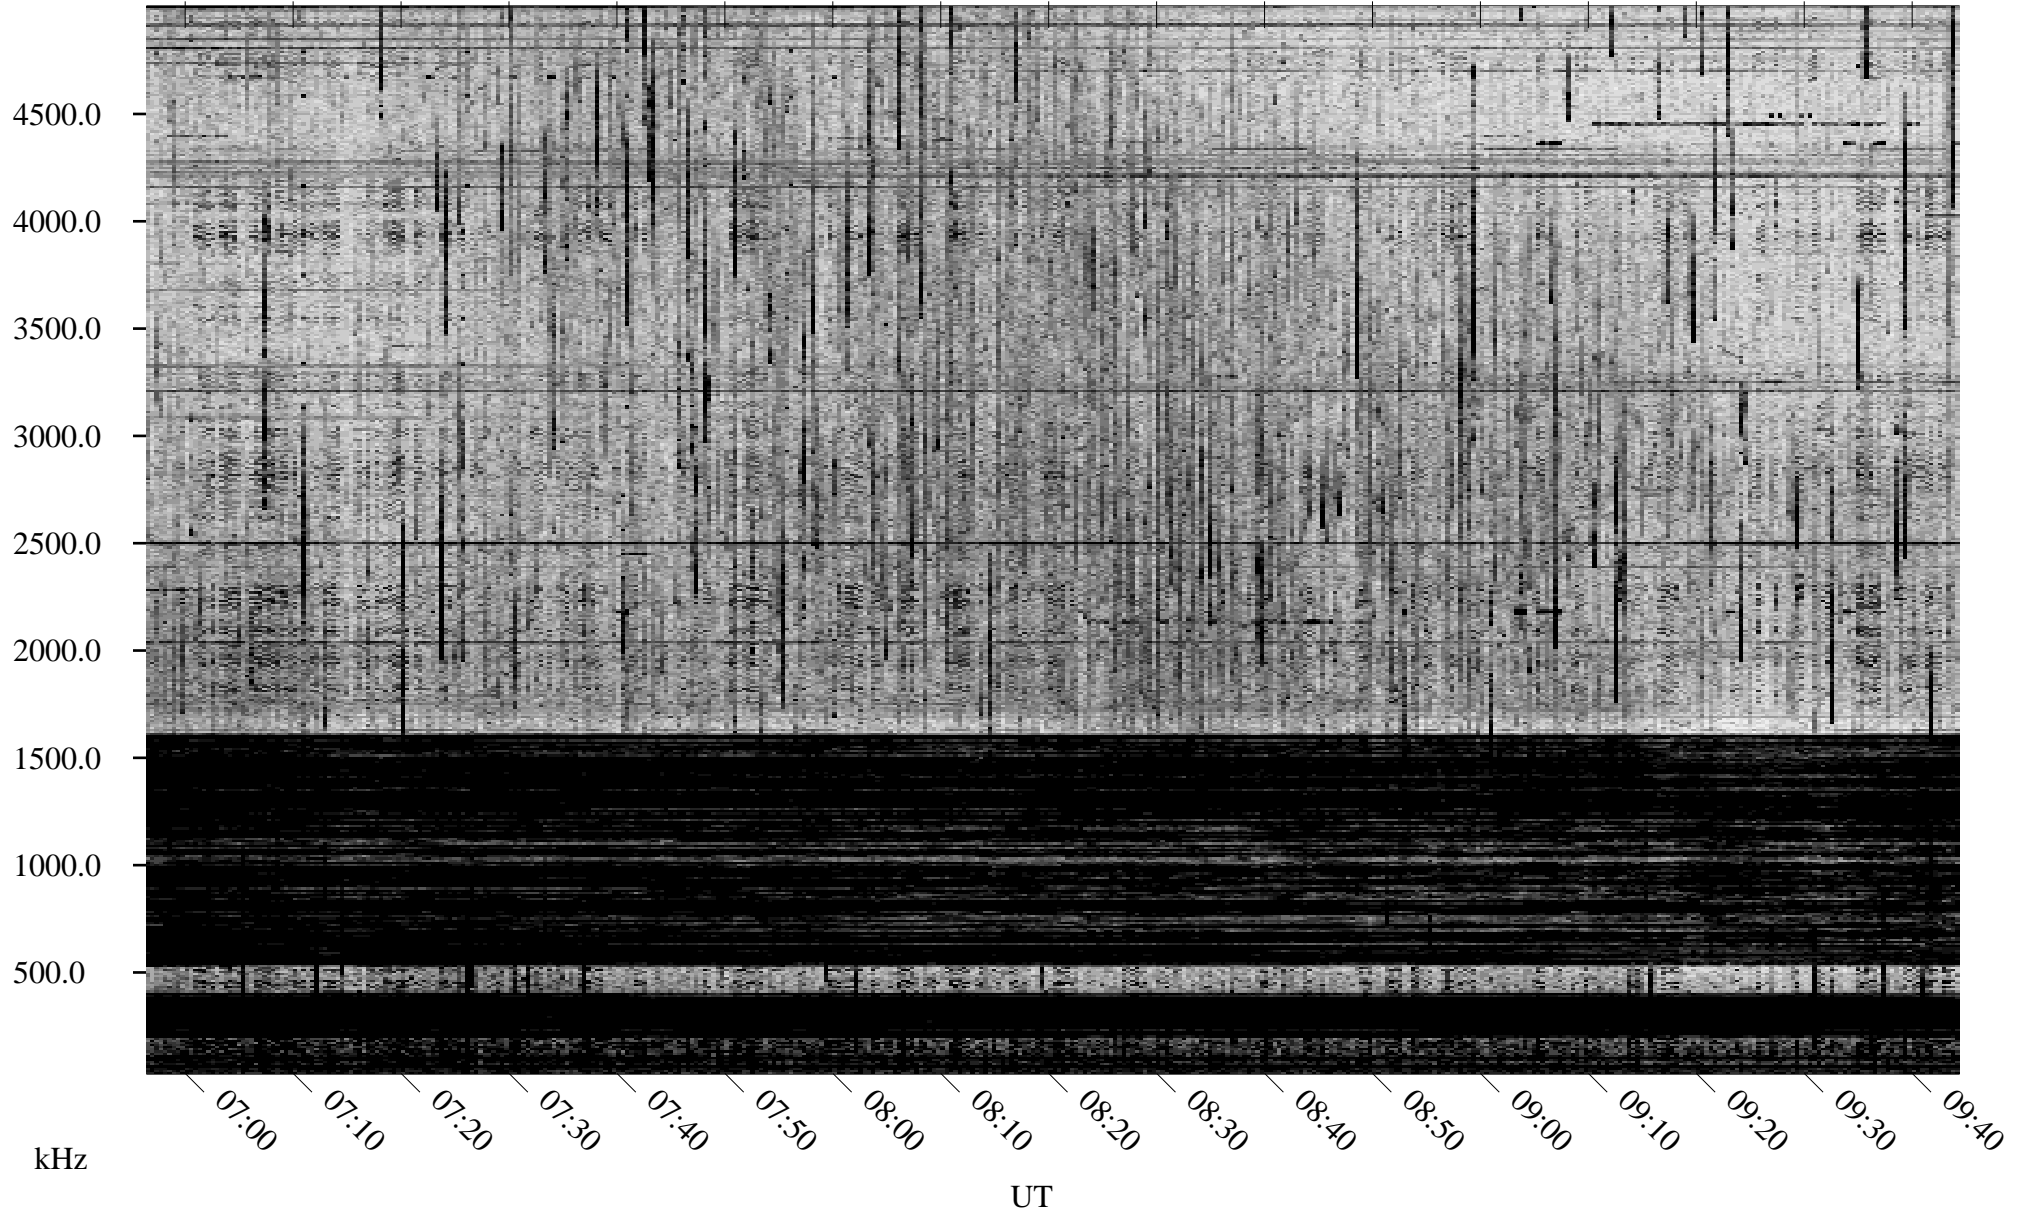

09/19/1996 Churchill, Manitoba

Linear Scale Black = 161 White = 15

ch96263l.r00m max_12

Page 1

09/19/1996 Churchill, Manitoba

Linear Scale Black = 161 White = 15

ch96263l.r00m max_12

Page 2

09/19/1996 Churchill, Manitoba

Linear Scale Black = 161 White = 15

ch96263l.r00m max_12

Page 3

09/19/1996 Churchill, Manitoba

Linear Scale Black = 161 White = 15

ch96263l.r00m max_12

Page 4

09/19/1996 Churchill, Manitoba

Linear Scale Black = 161 White = 15

ch96263l.r00m max_12

Page 5

09/19/1996 Churchill, Manitoba

Linear Scale Black = 161 White = 15

ch96263l.r00m max_12

Page 6