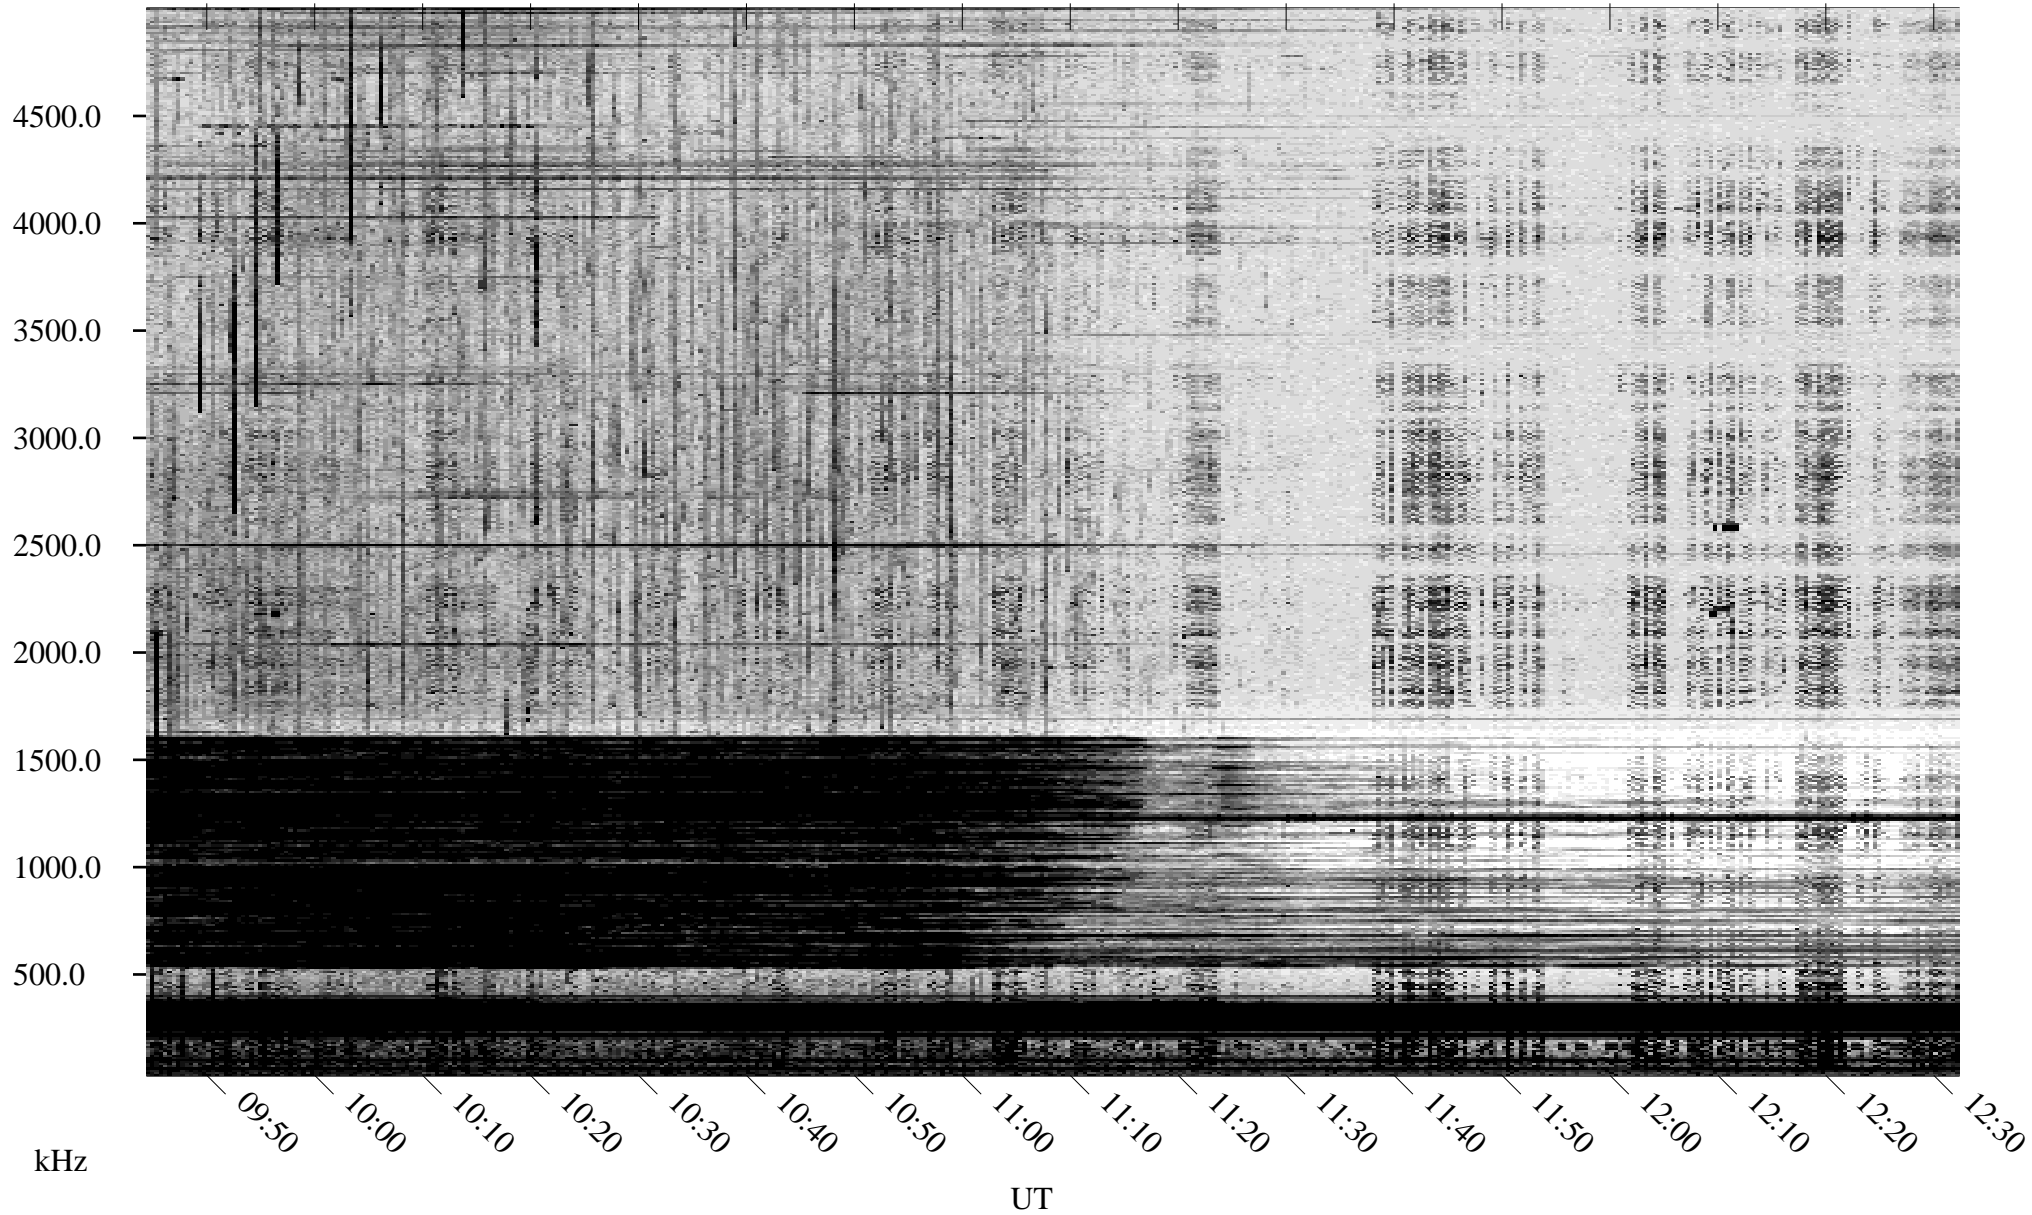

09/19/1996 Churchill, Manitoba

Linear Scale Black = 161 White = 15

ch96263l.r00m max_12

Page 1

09/19/1996 Churchill, Manitoba

Linear Scale Black = 161 White = 15

ch96263l.r00m max_12

Page 2

09/19/1996 Churchill, Manitoba

Linear Scale Black = 161 White = 15

ch96263l.r00m max_12

Page 3

09/19/1996 Churchill, Manitoba

Linear Scale Black = 161 White = 15

ch96263l.r00m max_12

Page 4

09/19/1996 Churchill, Manitoba

Linear Scale Black = 161 White = 15

ch96263l.r00m max_12

Page 5

09/19/1996 Churchill, Manitoba

Linear Scale Black = 161 White = 15

ch96263l.r00m max_12

Page 6