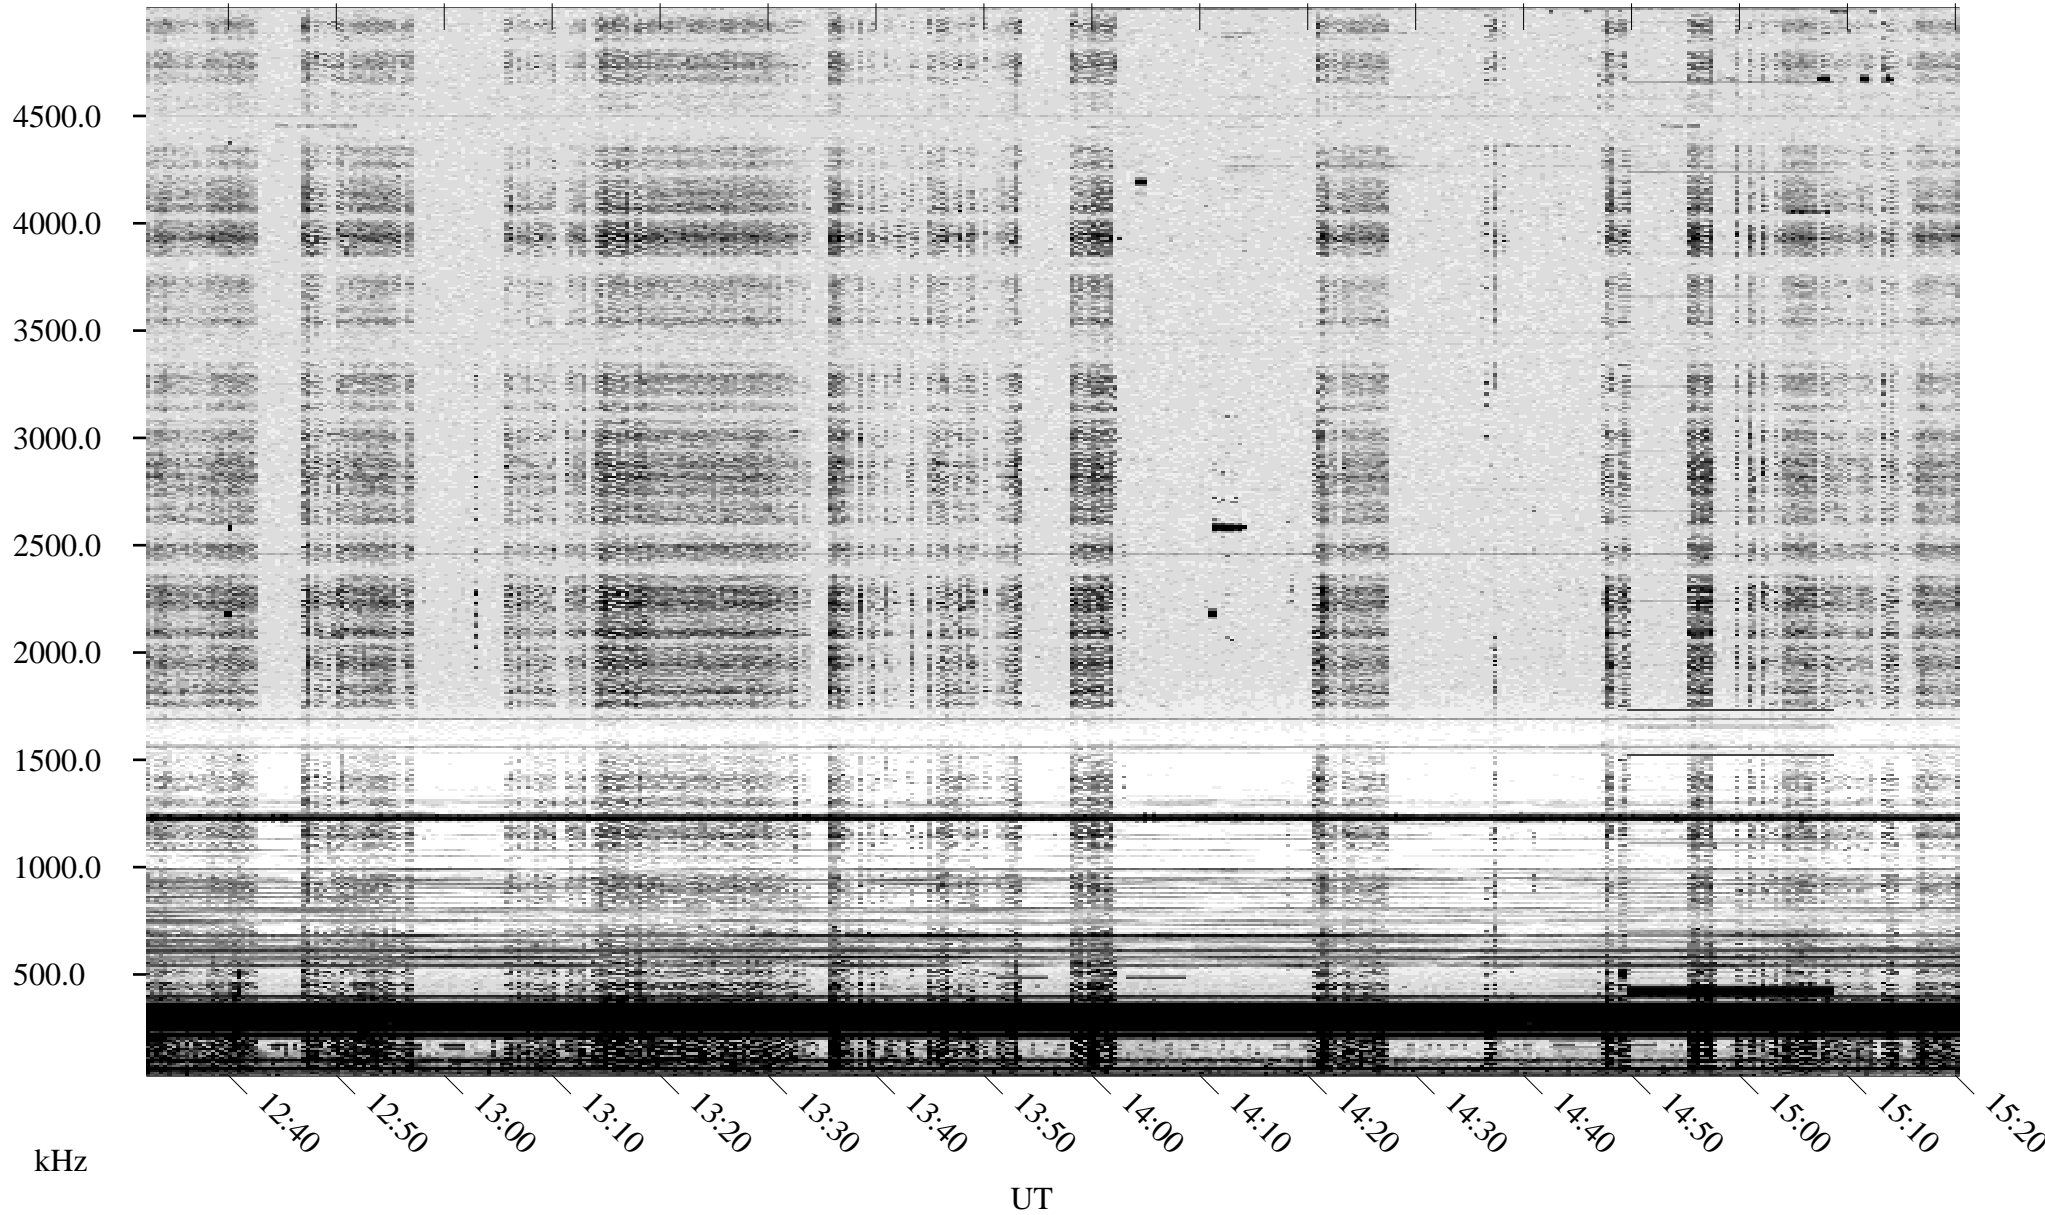

09/19/1996 Churchill, Manitoba

Linear Scale Black = 161 White = 15

ch96263l.r00m max_12

Page 1

09/19/1996 Churchill, Manitoba

Linear Scale Black = 161 White = 15

ch96263l.r00m max_12

Page 2

09/19/1996 Churchill, Manitoba

Linear Scale Black = 161 White = 15

ch96263l.r00m max_12

Page 3

09/19/1996 Churchill, Manitoba

Linear Scale Black = 161 White = 15

ch96263l.r00m max_12

Page 4

09/19/1996 Churchill, Manitoba

Linear Scale Black = 161 White = 15

ch96263l.r00m max_12

Page 5

09/19/1996 Churchill, Manitoba

Linear Scale Black = 161 White = 15

ch96263l.r00m max_12

Page 6