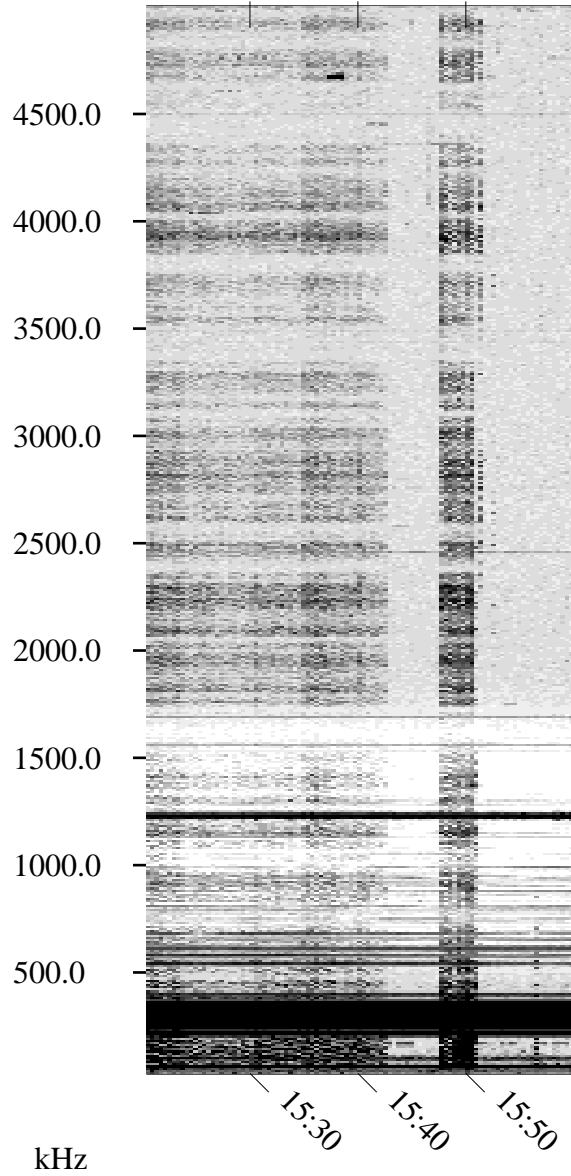

09/19/1996 Churchill, Manitoba

Linear Scale Black = 161 White = 15

ch96263l.r00m max_12

Page 1

09/19/1996 Churchill, Manitoba

Linear Scale Black = 161 White = 15

ch96263l.r00m max_12

Page 2

09/19/1996 Churchill, Manitoba

Linear Scale Black = 161 White = 15

ch96263l.r00m max_12

Page 3

09/19/1996 Churchill, Manitoba

Linear Scale Black = 161 White = 15

ch96263l.r00m max_12

Page 4

09/19/1996 Churchill, Manitoba

Linear Scale Black = 161 White = 15

ch96263l.r00m max_12

Page 5

09/19/1996 Churchill, Manitoba

Linear Scale Black = 161 White = 15

ch96263l.r00m max_12

Page 6