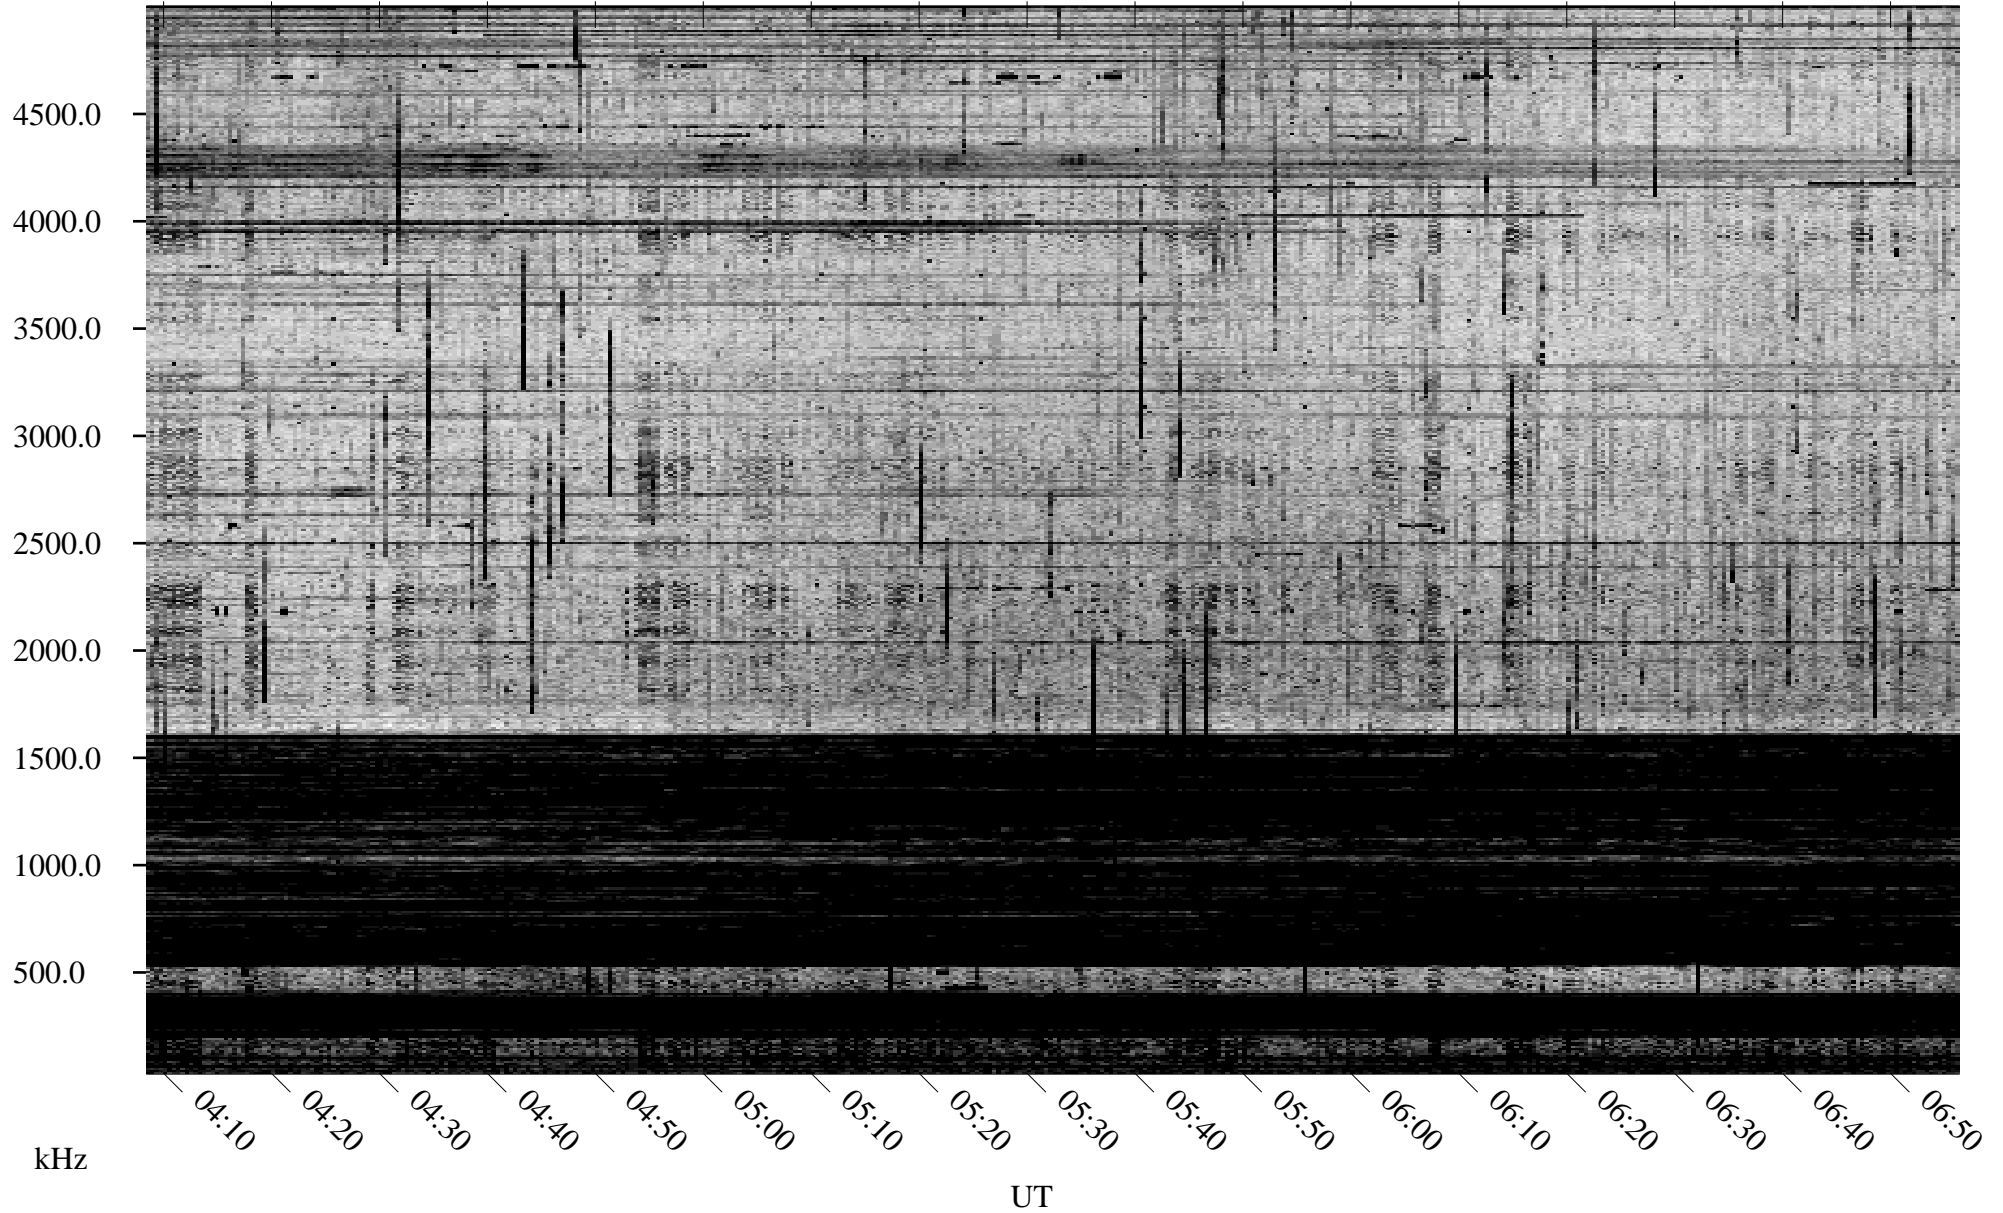

09/19/1996 Churchill, Manitoba

Linear Scale Black = 161 White = 15

ch96263l.r00m max_12

Page 1

09/19/1996 Churchill, Manitoba

Linear Scale Black = 161 White = 15

ch96263l.r00m max_12

Page 2

09/19/1996 Churchill, Manitoba

Linear Scale Black = 161 White = 15

ch96263l.r00m max_12

Page 3

09/19/1996 Churchill, Manitoba

Linear Scale Black = 161 White = 15

ch96263l.r00m max_12

Page 4

09/19/1996 Churchill, Manitoba

Linear Scale Black = 161 White = 15

ch96263l.r00m max_12

Page 5

09/19/1996 Churchill, Manitoba

Linear Scale Black = 161 White = 15

ch96263l.r00m max_12

Page 6