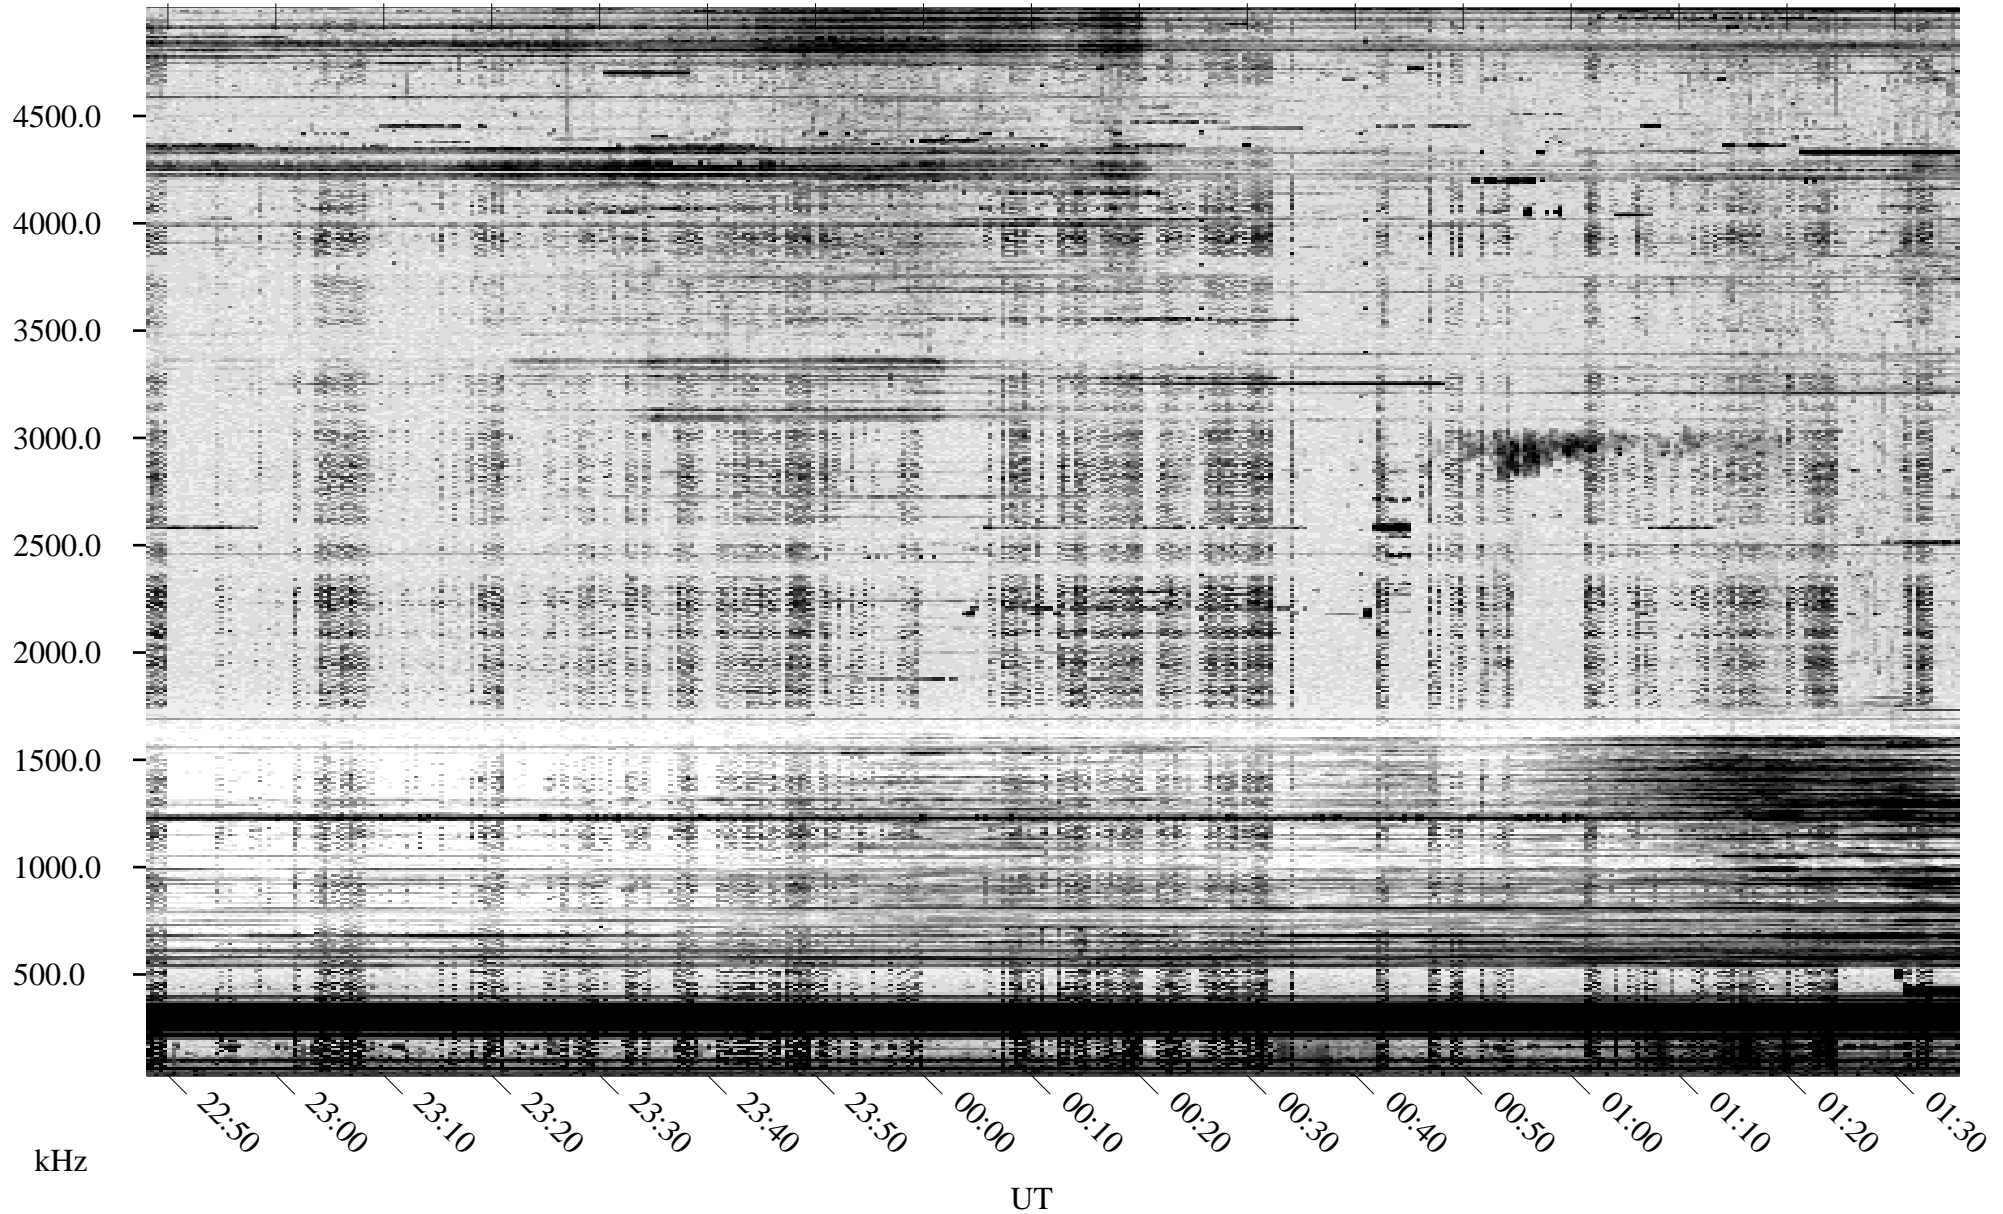

09/19/1996 Churchill, Manitoba

Linear Scale Black = 161 White = 15

ch96263l.r01m max_12

Page 1

09/19/1996 Churchill, Manitoba

Linear Scale Black = 161 White = 15

ch96263l.r01m max_12

Page 2

09/20/1996 Churchill, Manitoba

Linear Scale Black = 161 White = 15

ch96263l.r01m max_12

Page 3

09/20/1996 Churchill, Manitoba

Linear Scale Black = 161 White = 15

ch96263l.r01m max_12

09/20/1996 Churchill, Manitoba

Linear Scale Black = 161 White = 15

ch96263l.r01m max_12

Page 5

09/20/1996 Churchill, Manitoba

Linear Scale Black = 161 White = 15

ch96263l.r01m max_12

Page 6

09/20/1996 Churchill, Manitoba

Linear Scale Black = 161 White = 15

ch96263l.r01m max_12

Page 7

09/20/1996 Churchill, Manitoba

Linear Scale Black = 161 White = 15

ch96263l.r01m max_12

Page 8