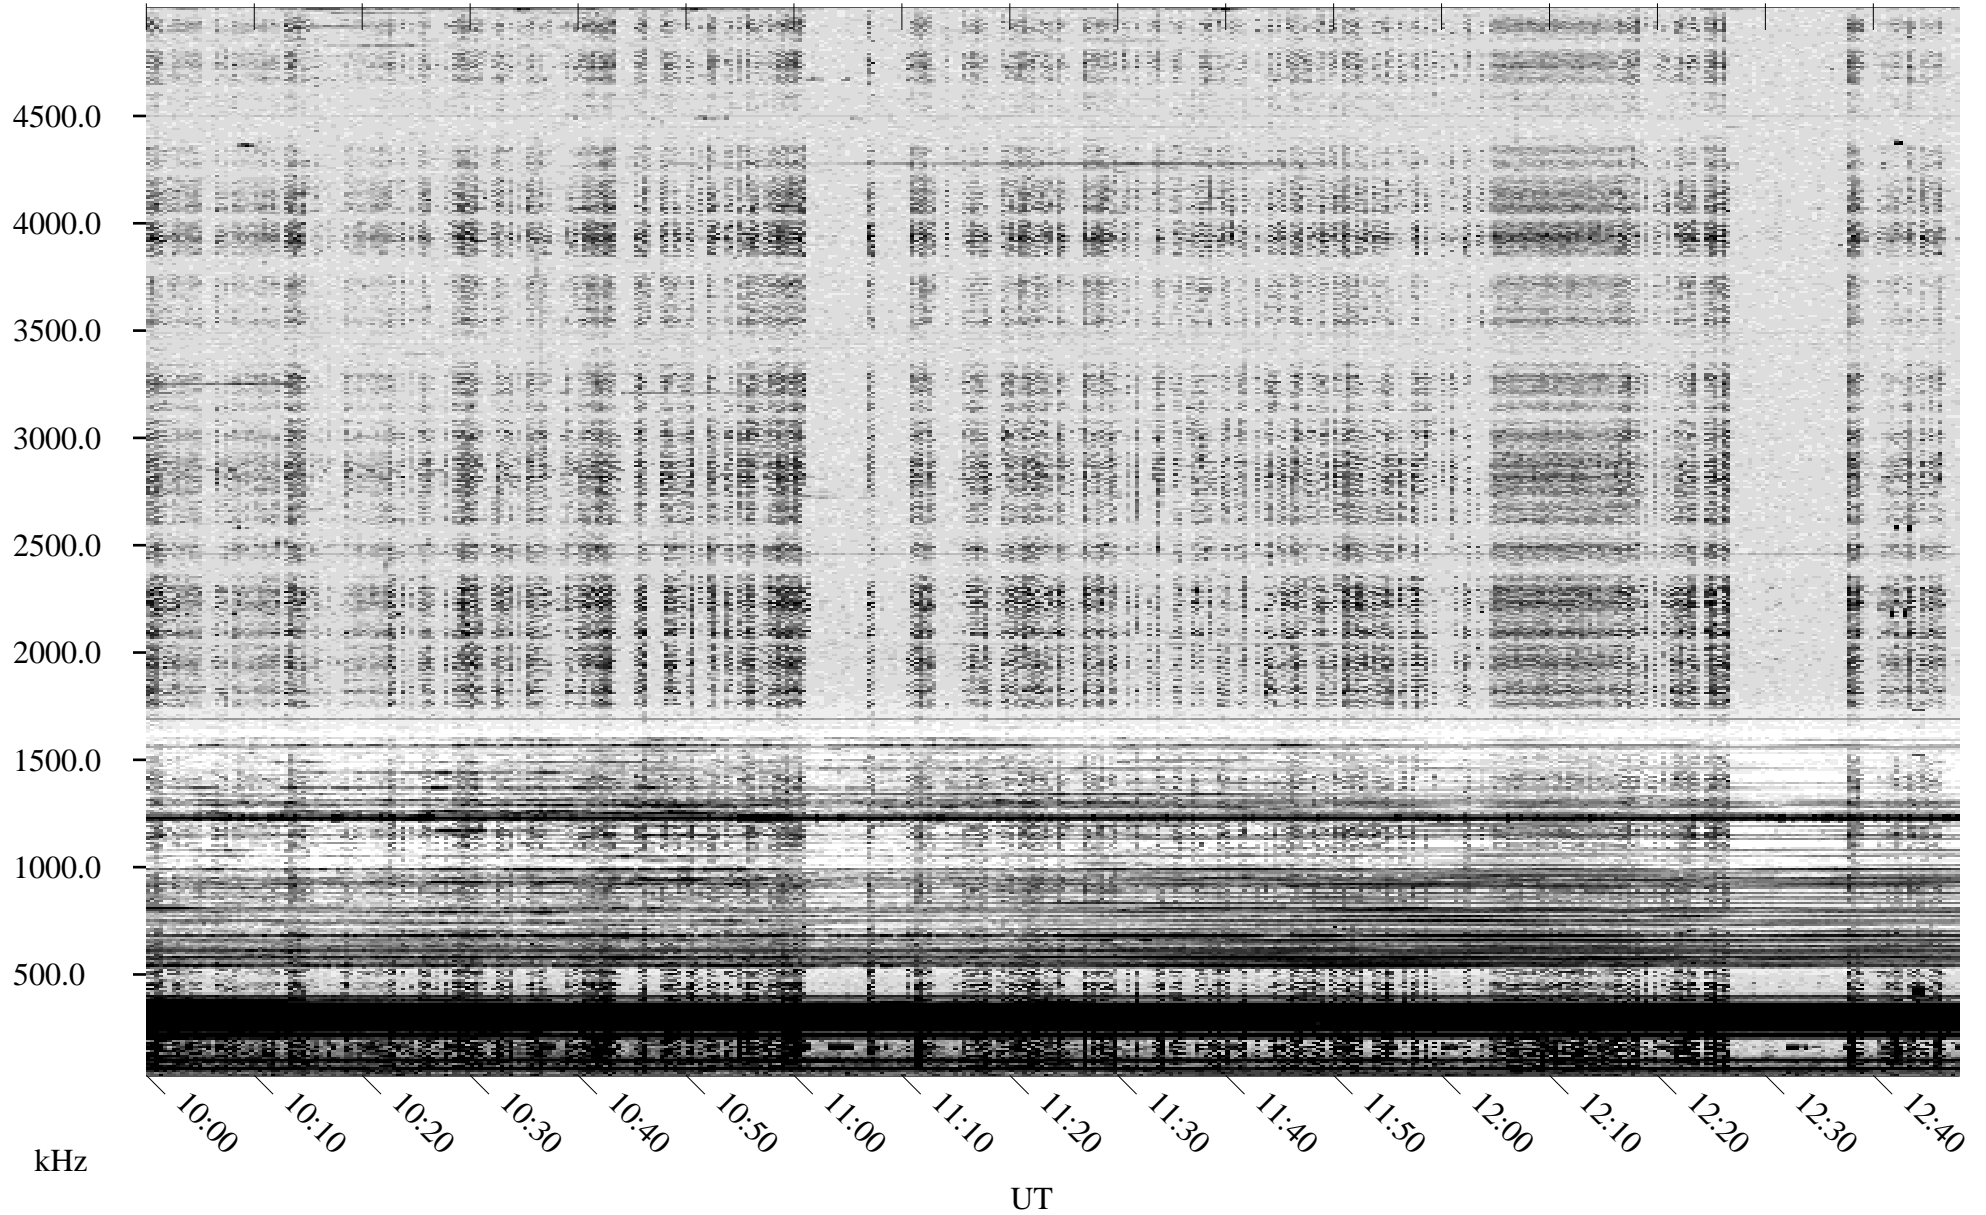

09/19/1996 Churchill, Manitoba

Linear Scale Black = 161 White = 15

ch96263l.r01m max_12

Page 1

09/19/1996 Churchill, Manitoba

Linear Scale Black = 161 White = 15

ch96263l.r01m max_12

Page 2

09/20/1996 Churchill, Manitoba

Linear Scale Black = 161 White = 15

ch96263l.r01m max_12

Page 3

09/20/1996 Churchill, Manitoba

Linear Scale Black = 161 White = 15

ch96263l.r01m max_12

09/20/1996 Churchill, Manitoba

Linear Scale Black = 161 White = 15

ch96263l.r01m max_12

Page 5

09/20/1996 Churchill, Manitoba

Linear Scale Black = 161 White = 15

ch96263l.r01m max_12

Page 6

09/20/1996 Churchill, Manitoba

Linear Scale Black = 161 White = 15

ch96263l.r01m max_12

Page 7

09/20/1996 Churchill, Manitoba

Linear Scale Black = 161 White = 15

ch96263l.r01m max_12

Page 8