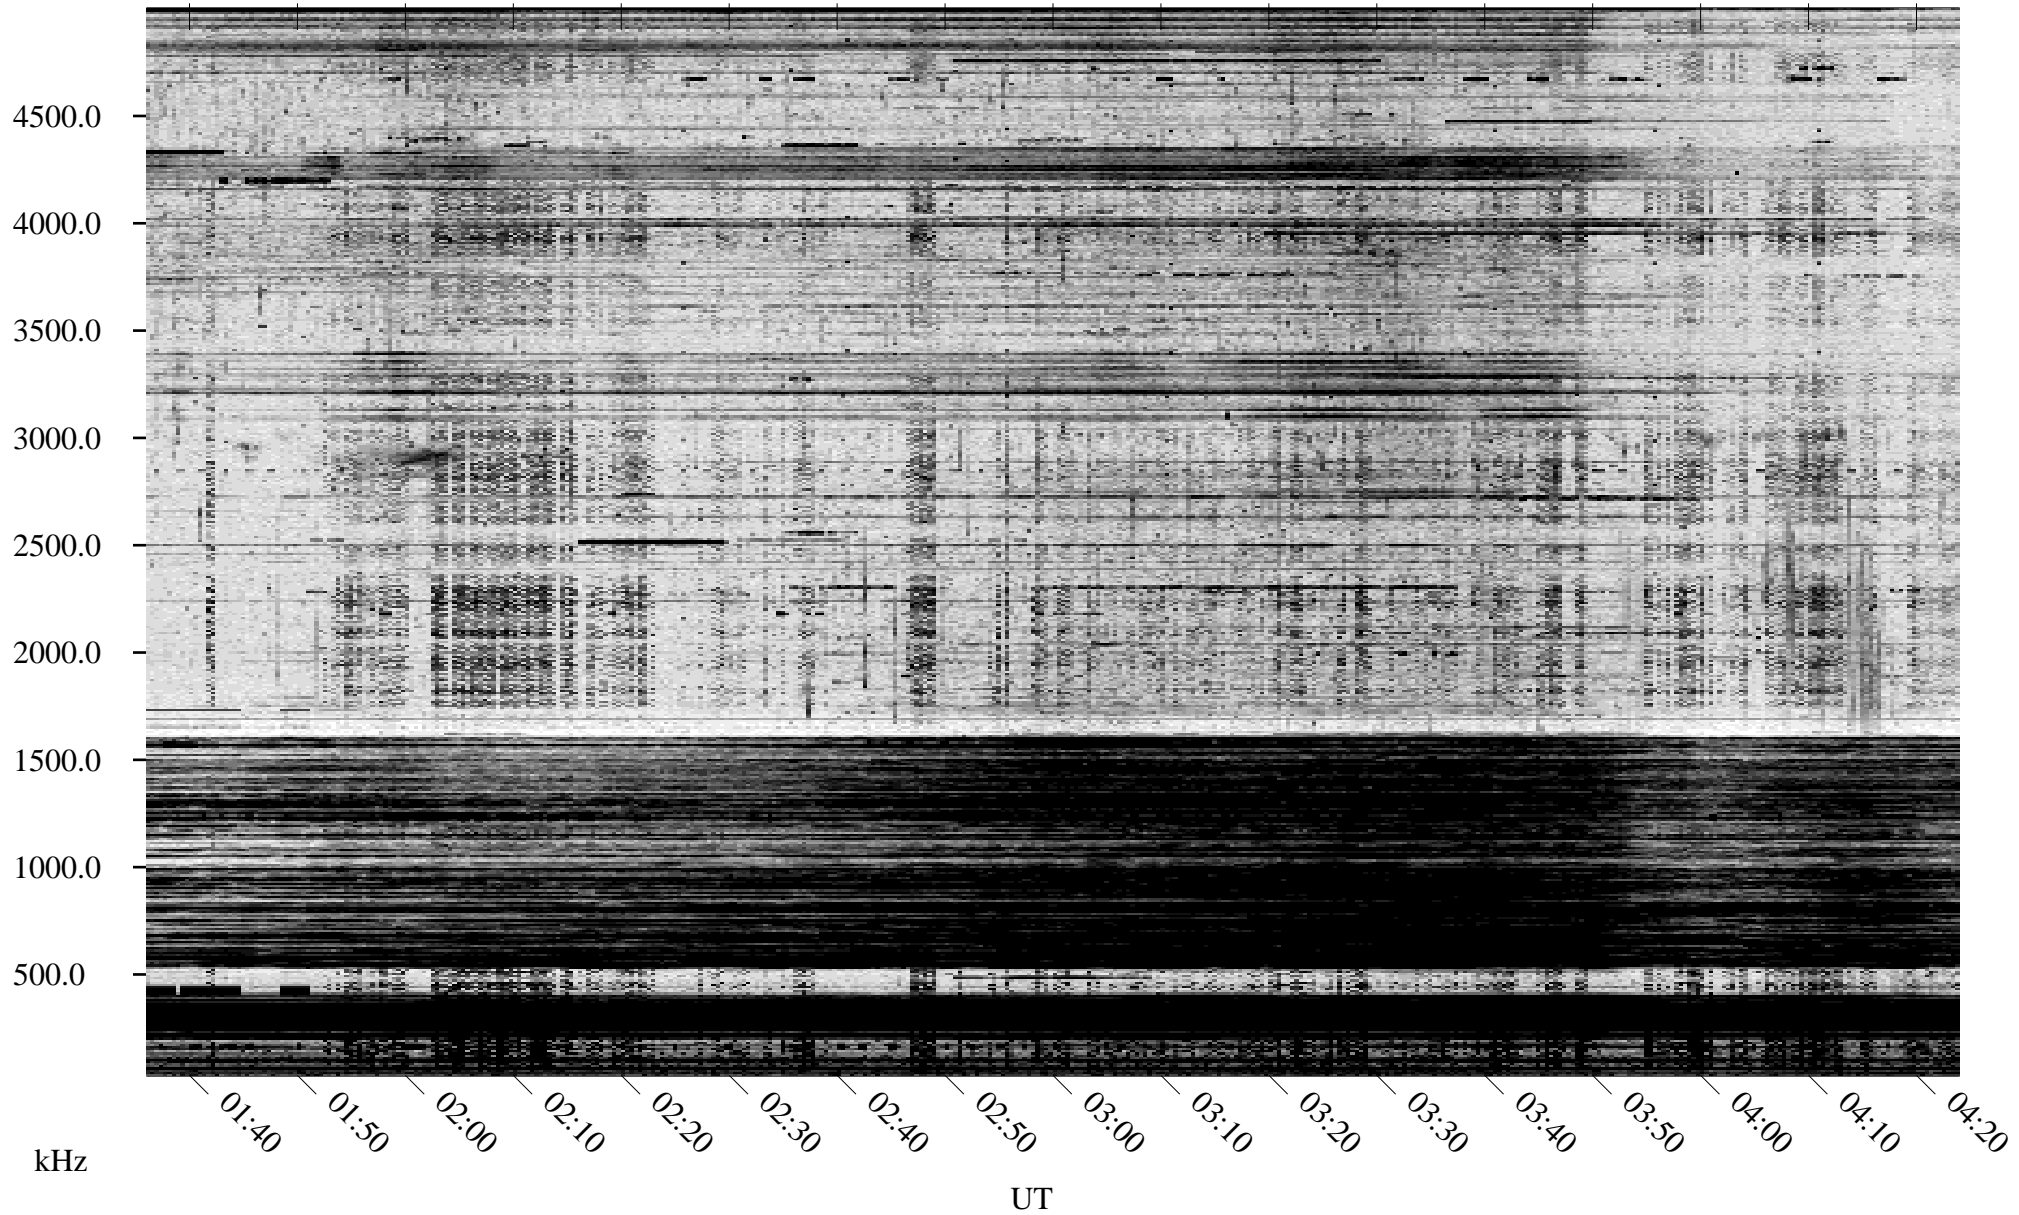

09/19/1996 Churchill, Manitoba

Linear Scale Black = 161 White = 15

ch96263l.r01m max_12

Page 1

09/19/1996 Churchill, Manitoba

Linear Scale Black = 161 White = 15

ch96263l.r01m max_12

Page 2

09/20/1996 Churchill, Manitoba

Linear Scale Black = 161 White = 15

ch96263l.r01m max_12

Page 3

09/20/1996 Churchill, Manitoba

Linear Scale Black = 161 White = 15

ch96263l.r01m max_12

09/20/1996 Churchill, Manitoba

Linear Scale Black = 161 White = 15

ch96263l.r01m max_12

Page 5

09/20/1996 Churchill, Manitoba

Linear Scale Black = 161 White = 15

ch96263l.r01m max_12

Page 6

09/20/1996 Churchill, Manitoba

Linear Scale Black = 161 White = 15

ch96263l.r01m max_12

Page 7

09/20/1996 Churchill, Manitoba

Linear Scale Black = 161 White = 15

ch96263l.r01m max_12

Page 8