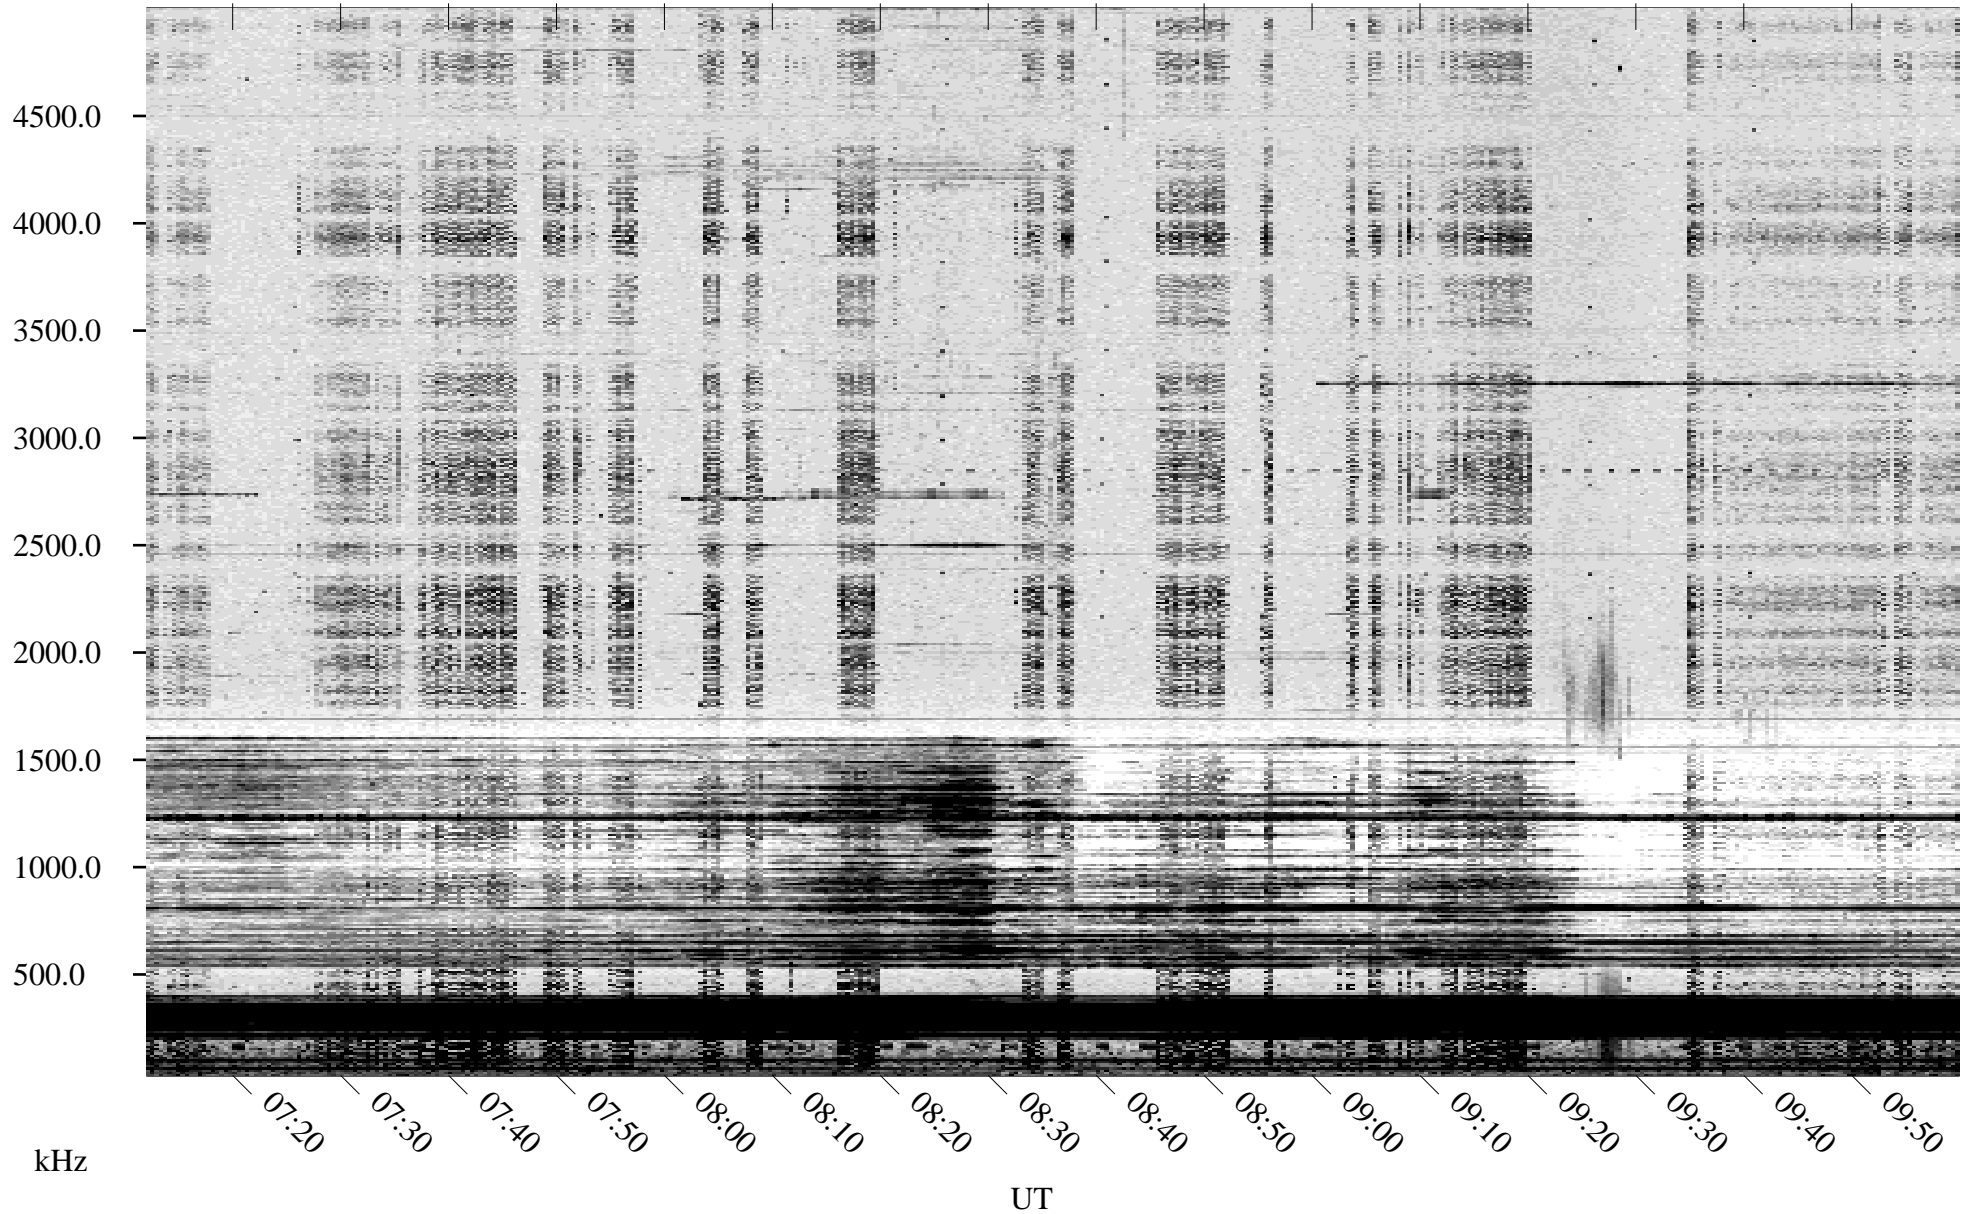

09/19/1996 Churchill, Manitoba

Linear Scale Black = 161 White = 15

ch96263l.r01m max_12

Page 1

09/19/1996 Churchill, Manitoba

Linear Scale Black = 161 White = 15

ch96263l.r01m max_12

Page 2

09/20/1996 Churchill, Manitoba

Linear Scale Black = 161 White = 15

ch96263l.r01m max_12

Page 3

09/20/1996 Churchill, Manitoba

Linear Scale Black = 161 White = 15

ch96263l.r01m max_12

09/20/1996 Churchill, Manitoba

Linear Scale Black = 161 White = 15

ch96263l.r01m max_12

Page 5

09/20/1996 Churchill, Manitoba

Linear Scale Black = 161 White = 15

ch96263l.r01m max_12

Page 6

09/20/1996 Churchill, Manitoba

Linear Scale Black = 161 White = 15

ch96263l.r01m max_12

Page 7

09/20/1996 Churchill, Manitoba

Linear Scale Black = 161 White = 15

ch96263l.r01m max_12

Page 8