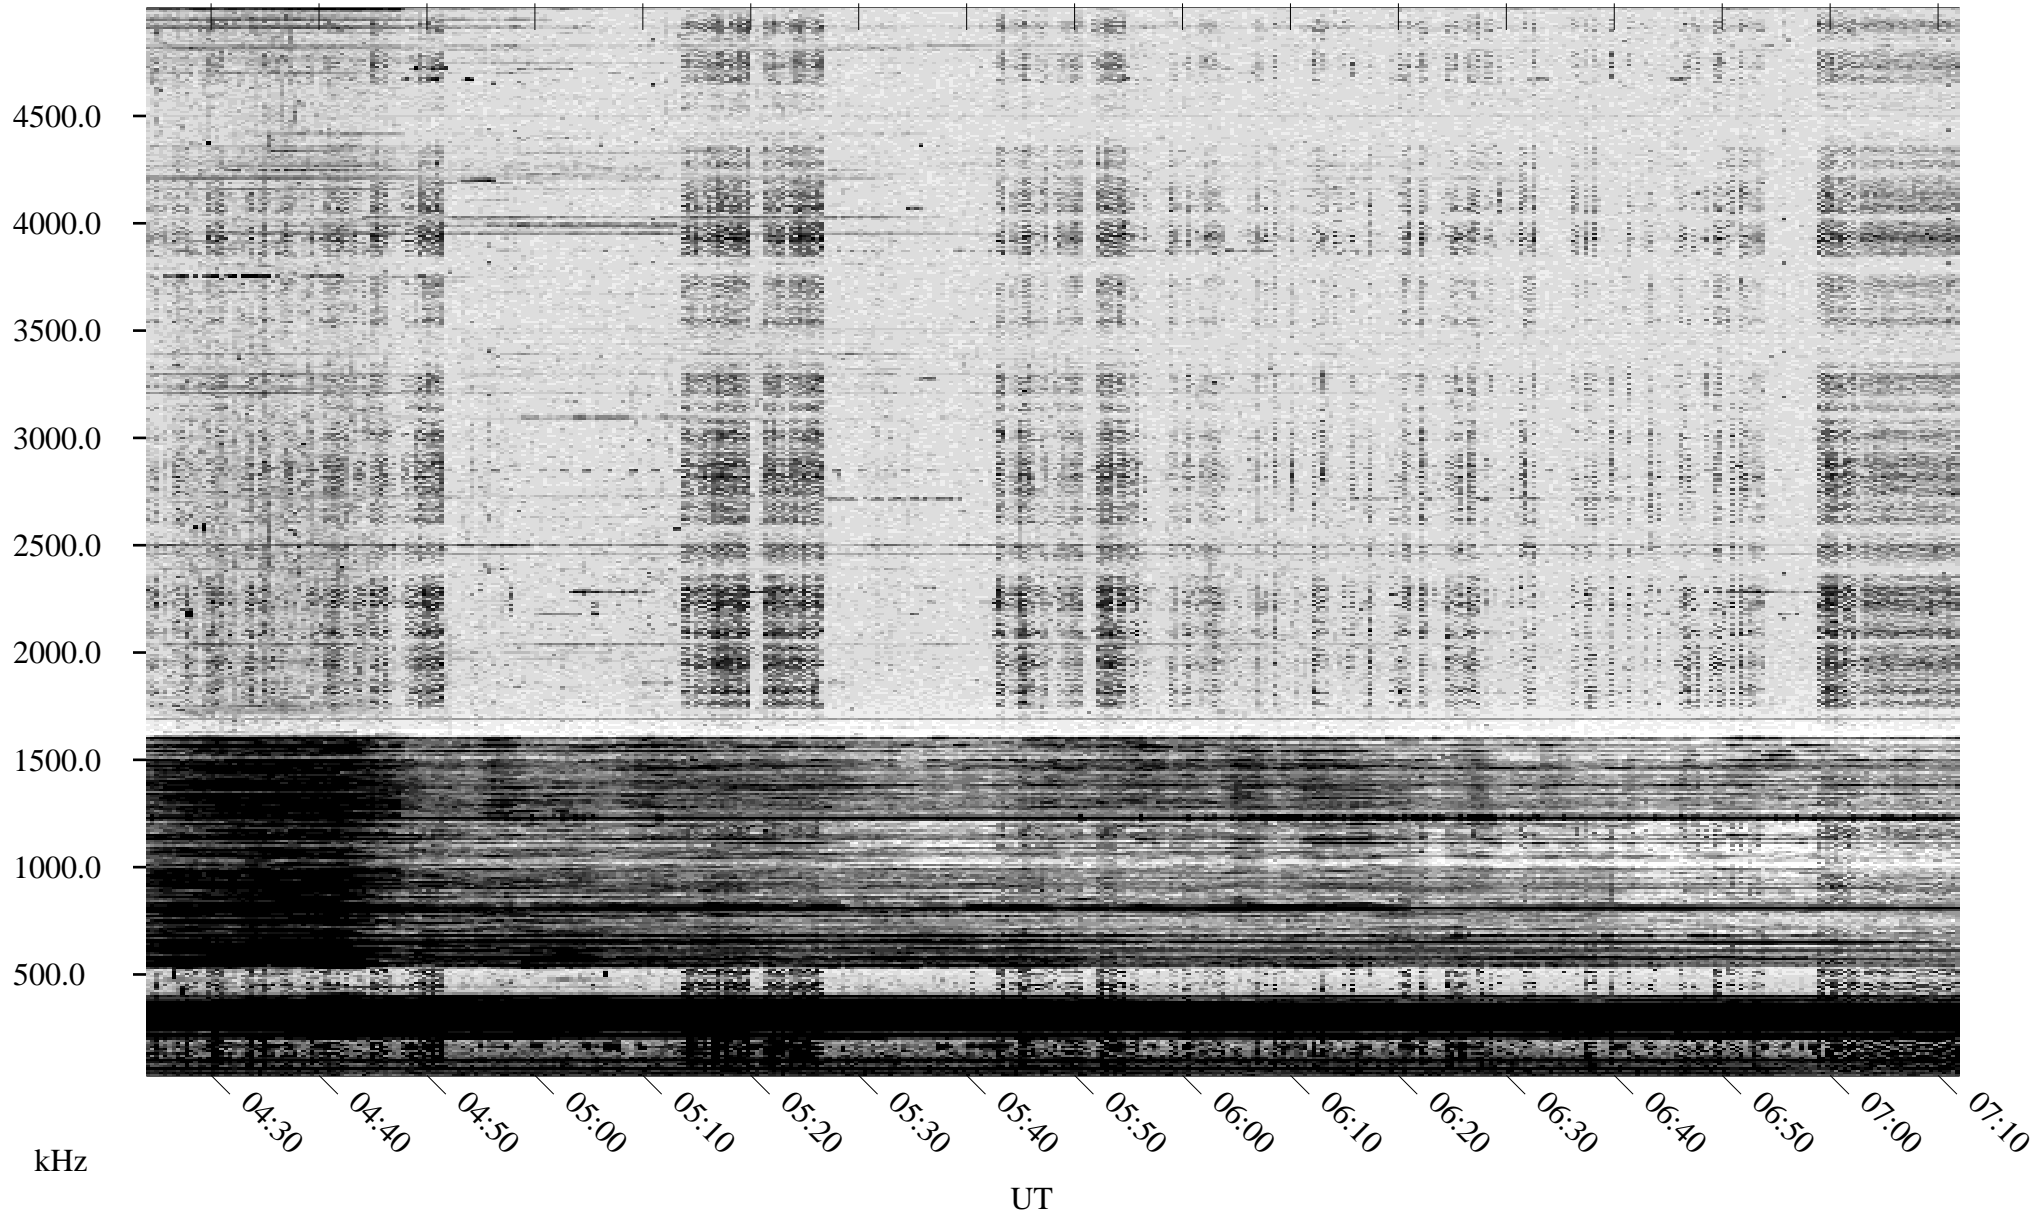

09/19/1996 Churchill, Manitoba

Linear Scale Black = 161 White = 15

ch96263l.r01m max_12

Page 1

09/19/1996 Churchill, Manitoba

Linear Scale Black = 161 White = 15

ch96263l.r01m max_12

Page 2

09/20/1996 Churchill, Manitoba

Linear Scale Black = 161 White = 15

ch96263l.r01m max_12

Page 3

09/20/1996 Churchill, Manitoba

Linear Scale Black = 161 White = 15

ch96263l.r01m max_12

09/20/1996 Churchill, Manitoba

Linear Scale Black = 161 White = 15

ch96263l.r01m max_12

Page 5

09/20/1996 Churchill, Manitoba

Linear Scale Black = 161 White = 15

ch96263l.r01m max_12

Page 6

09/20/1996 Churchill, Manitoba

Linear Scale Black = 161 White = 15

ch96263l.r01m max_12

Page 7

09/20/1996 Churchill, Manitoba

Linear Scale Black = 161 White = 15

ch96263l.r01m max_12

Page 8