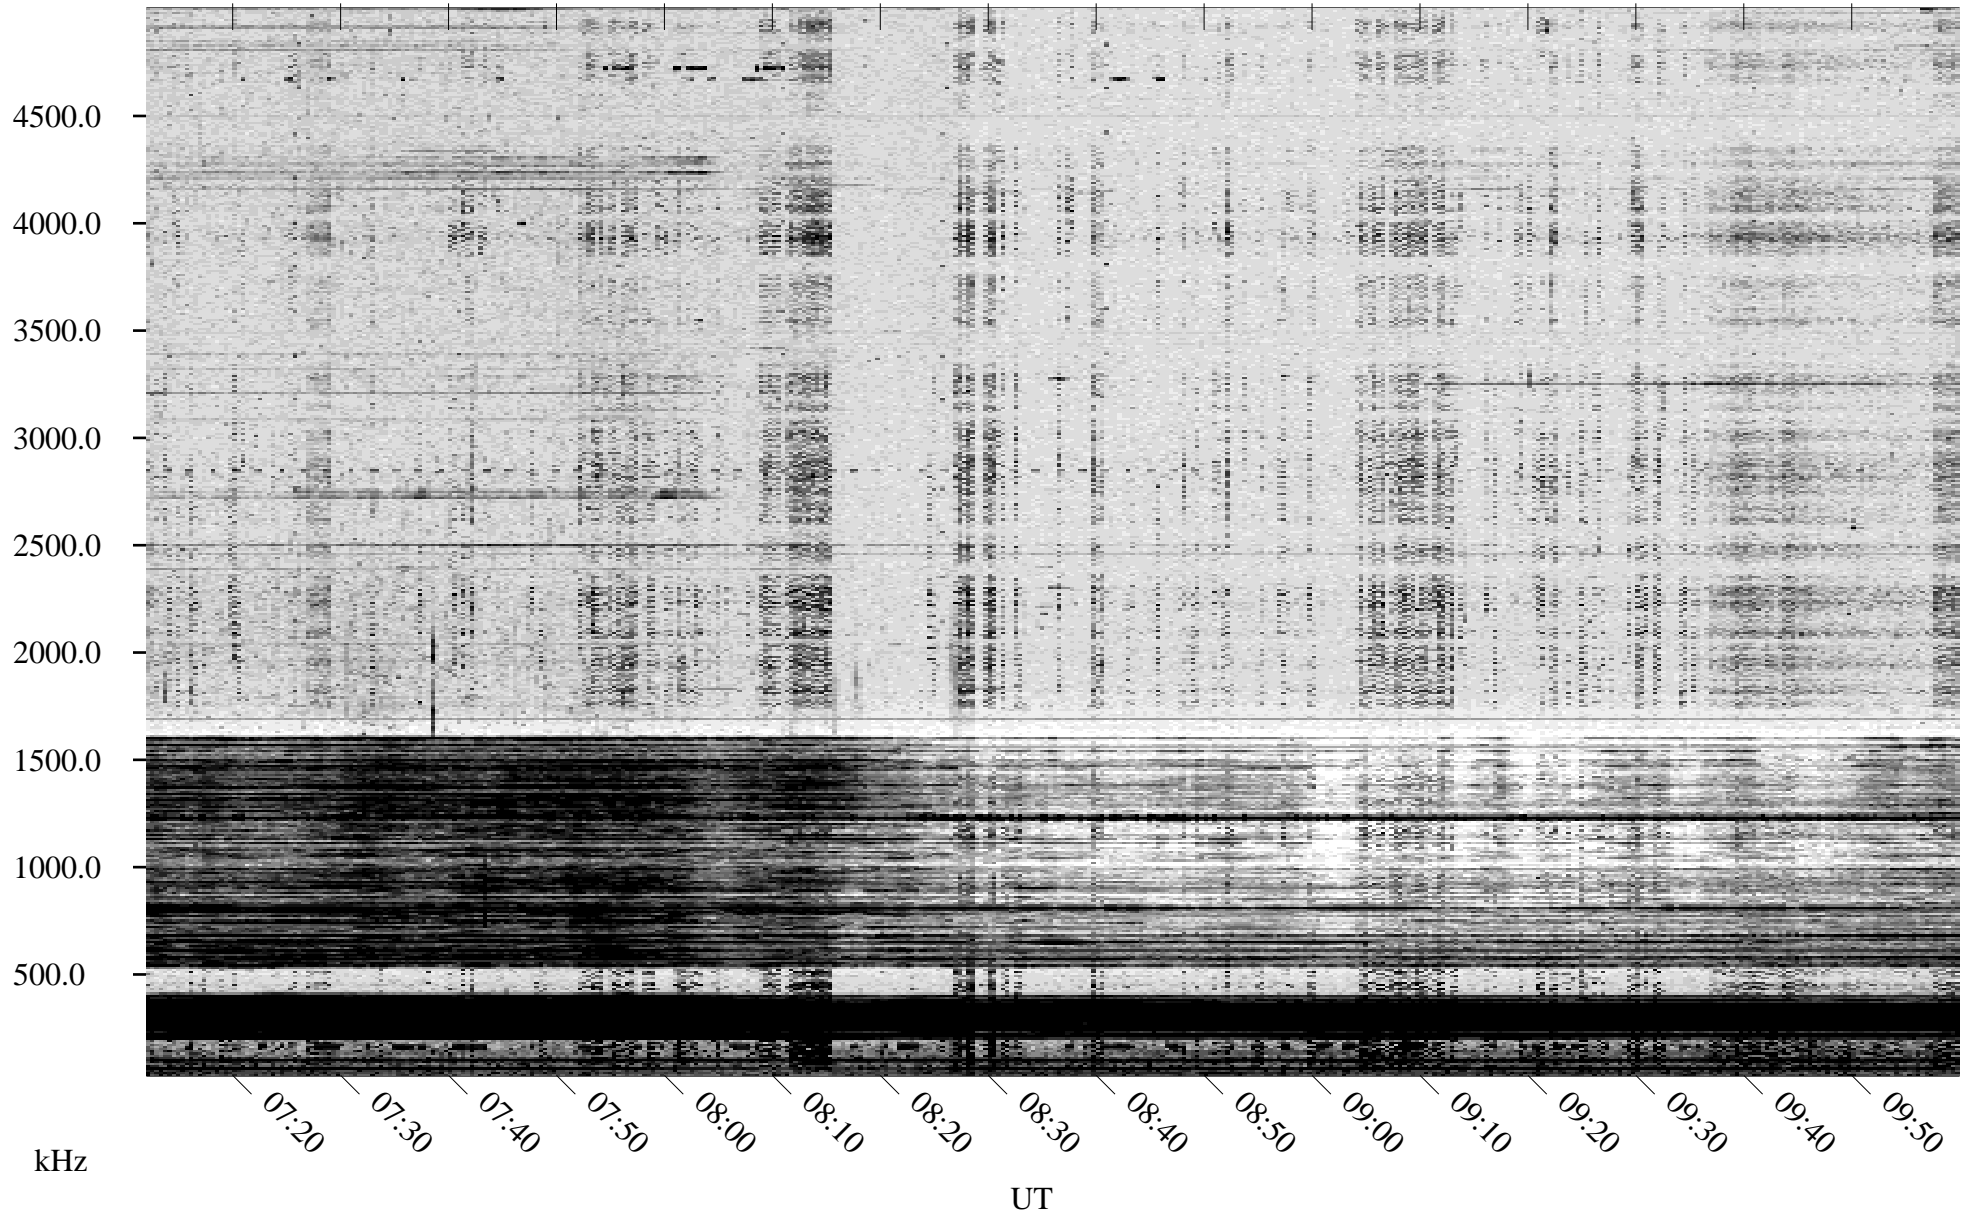

09/20/1996 Churchill, Manitoba

Linear Scale Black = 161 White = 15

ch96264l.r00m max_12

Page 1

09/20/1996 Churchill, Manitoba

Linear Scale Black = 161 White = 15

ch96264l.r00m max_12

Page 2

09/21/1996 Churchill, Manitoba

Linear Scale Black = 161 White = 15

ch96264l.r00m max_12

Page 3

09/21/1996 Churchill, Manitoba

Linear Scale Black = 161 White = 15

ch96264l.r00m max_12

09/21/1996 Churchill, Manitoba

Linear Scale Black = 161 White = 15

ch96264l.r00m max_12

Page 5

09/21/1996 Churchill, Manitoba

Linear Scale Black = 161 White = 15

ch96264l.r00m max_12

Page 6

09/21/1996 Churchill, Manitoba

Linear Scale Black = 161 White = 15

ch96264l.r00m max_12

Page 7

09/21/1996 Churchill, Manitoba

Linear Scale Black = 161 White = 15

ch96264l.r00m max_12