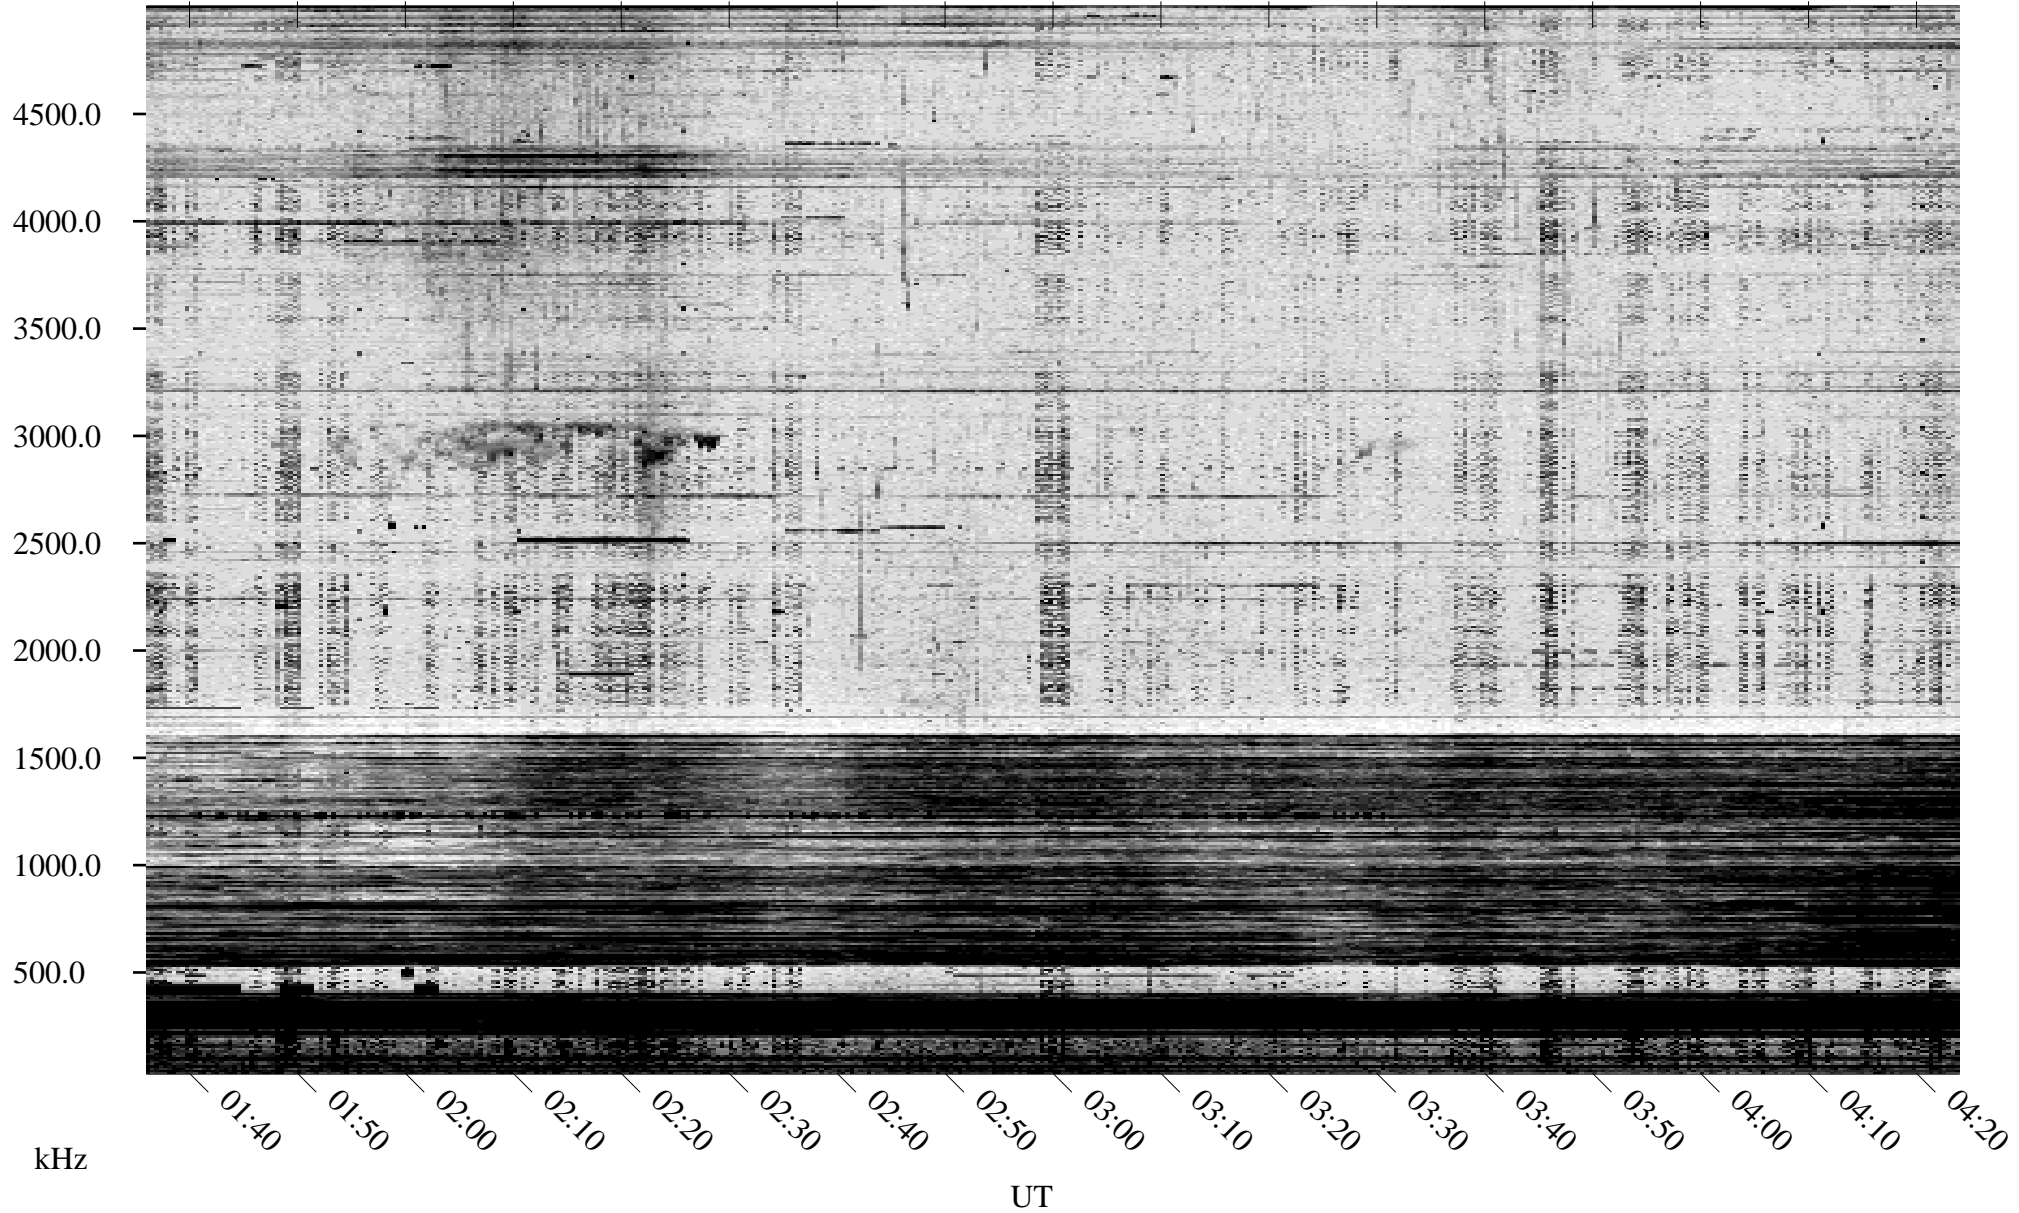

09/20/1996 Churchill, Manitoba

Linear Scale Black = 161 White = 15

ch96264l.r00m max_12

Page 1

09/20/1996 Churchill, Manitoba

Linear Scale Black = 161 White = 15

ch96264l.r00m max_12

Page 2

09/21/1996 Churchill, Manitoba

Linear Scale Black = 161 White = 15

ch96264l.r00m max_12

Page 3

09/21/1996 Churchill, Manitoba

Linear Scale Black = 161 White = 15

ch96264l.r00m max_12

09/21/1996 Churchill, Manitoba

Linear Scale Black = 161 White = 15

ch96264l.r00m max_12

Page 5

09/21/1996 Churchill, Manitoba

Linear Scale Black = 161 White = 15

ch96264l.r00m max_12

Page 6

09/21/1996 Churchill, Manitoba

Linear Scale Black = 161 White = 15

ch96264l.r00m max_12

Page 7

09/21/1996 Churchill, Manitoba

Linear Scale Black = 161 White = 15

ch96264l.r00m max_12