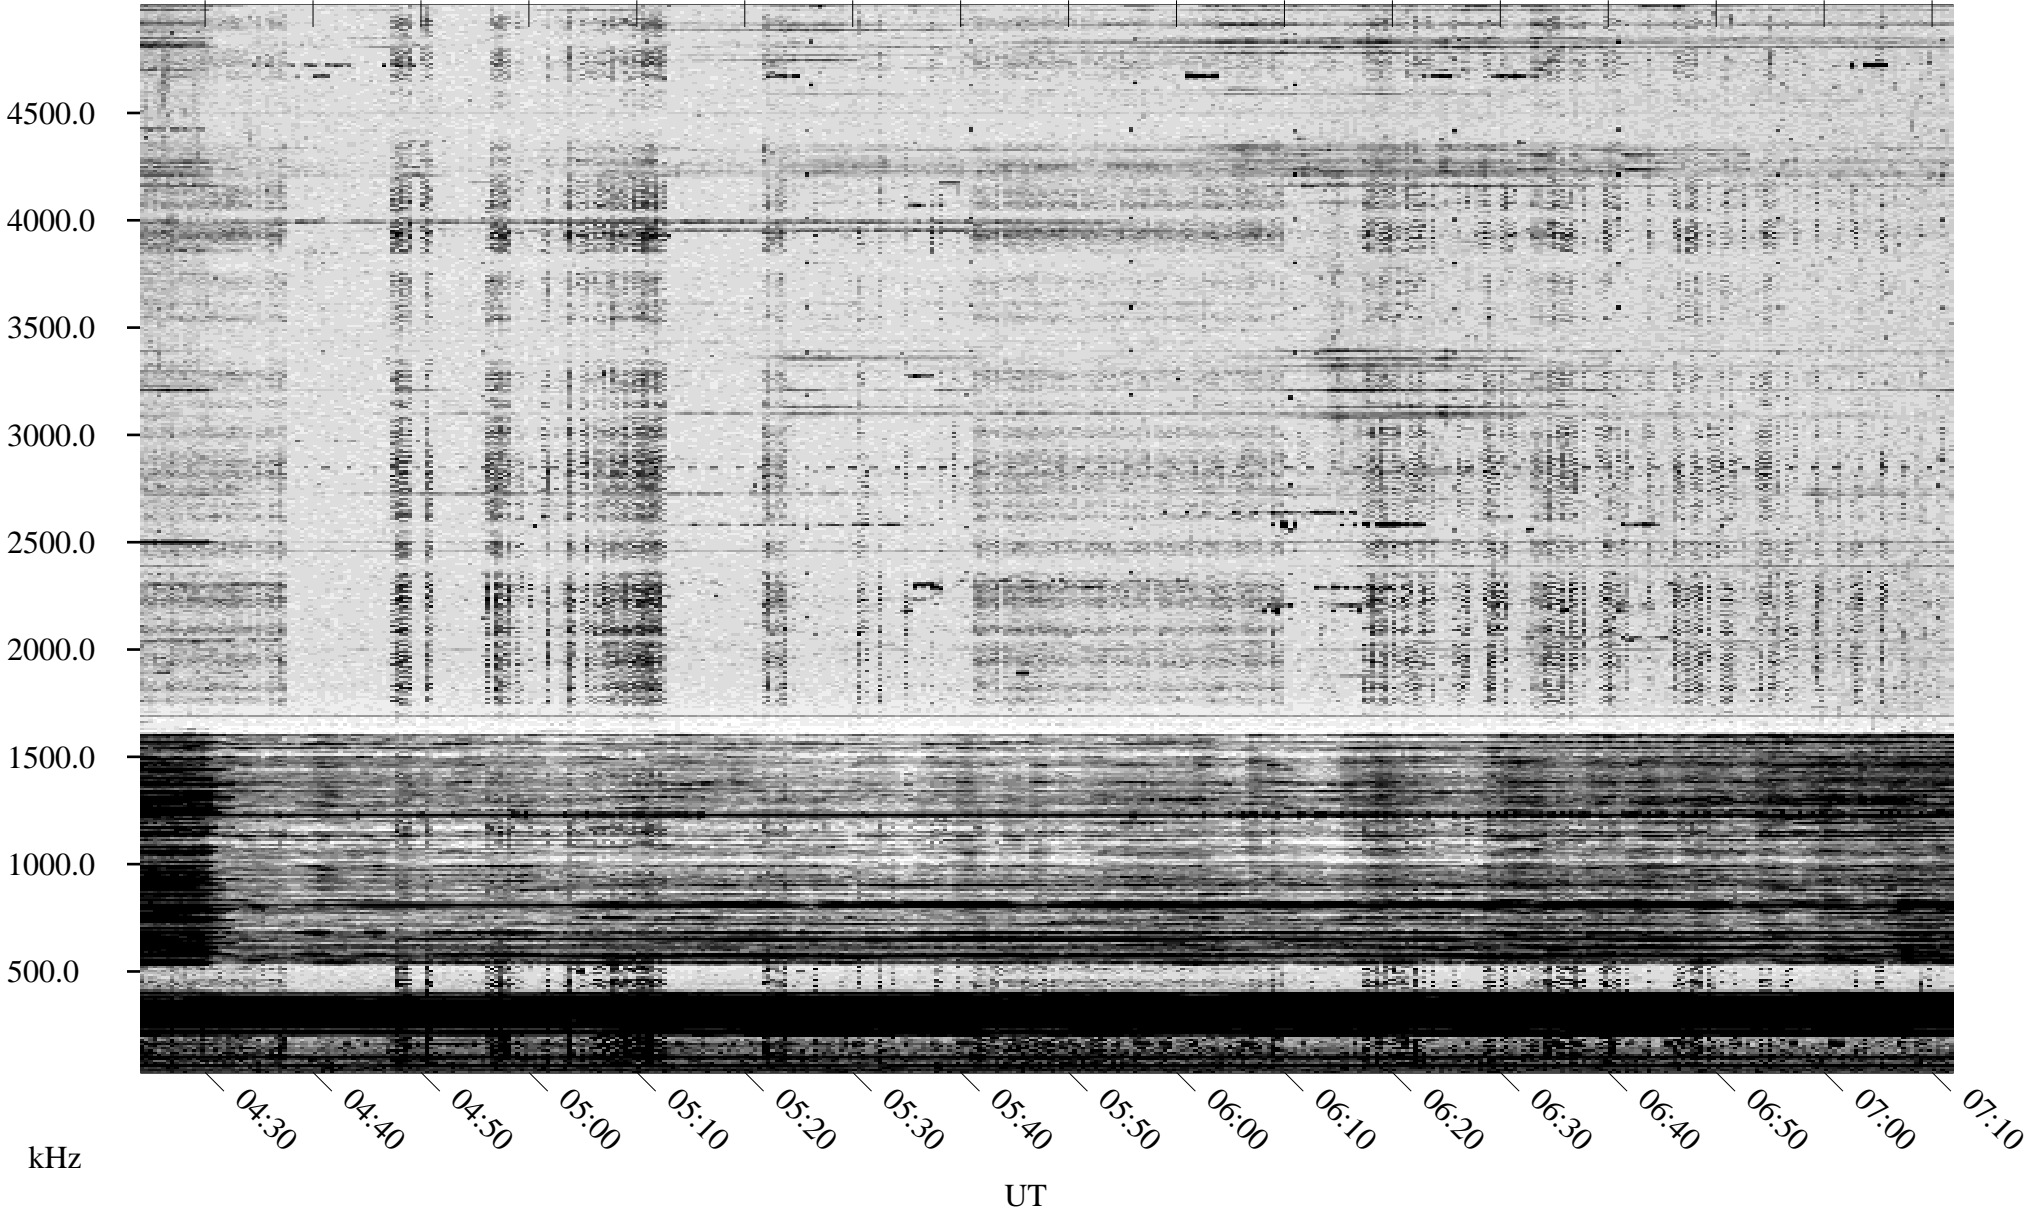

09/20/1996 Churchill, Manitoba

Linear Scale Black = 161 White = 15

ch96264l.r00m max_12

Page 1

09/20/1996 Churchill, Manitoba

Linear Scale Black = 161 White = 15

ch96264l.r00m max_12

Page 2

09/21/1996 Churchill, Manitoba

Linear Scale Black = 161 White = 15

ch96264l.r00m max_12

Page 3

09/21/1996 Churchill, Manitoba

Linear Scale Black = 161 White = 15

ch96264l.r00m max_12

09/21/1996 Churchill, Manitoba

Linear Scale Black = 161 White = 15

ch96264l.r00m max_12

Page 5

09/21/1996 Churchill, Manitoba

Linear Scale Black = 161 White = 15

ch96264l.r00m max_12

Page 6

09/21/1996 Churchill, Manitoba

Linear Scale Black = 161 White = 15

ch96264l.r00m max_12

Page 7

09/21/1996 Churchill, Manitoba

Linear Scale Black = 161 White = 15

ch96264l.r00m max_12