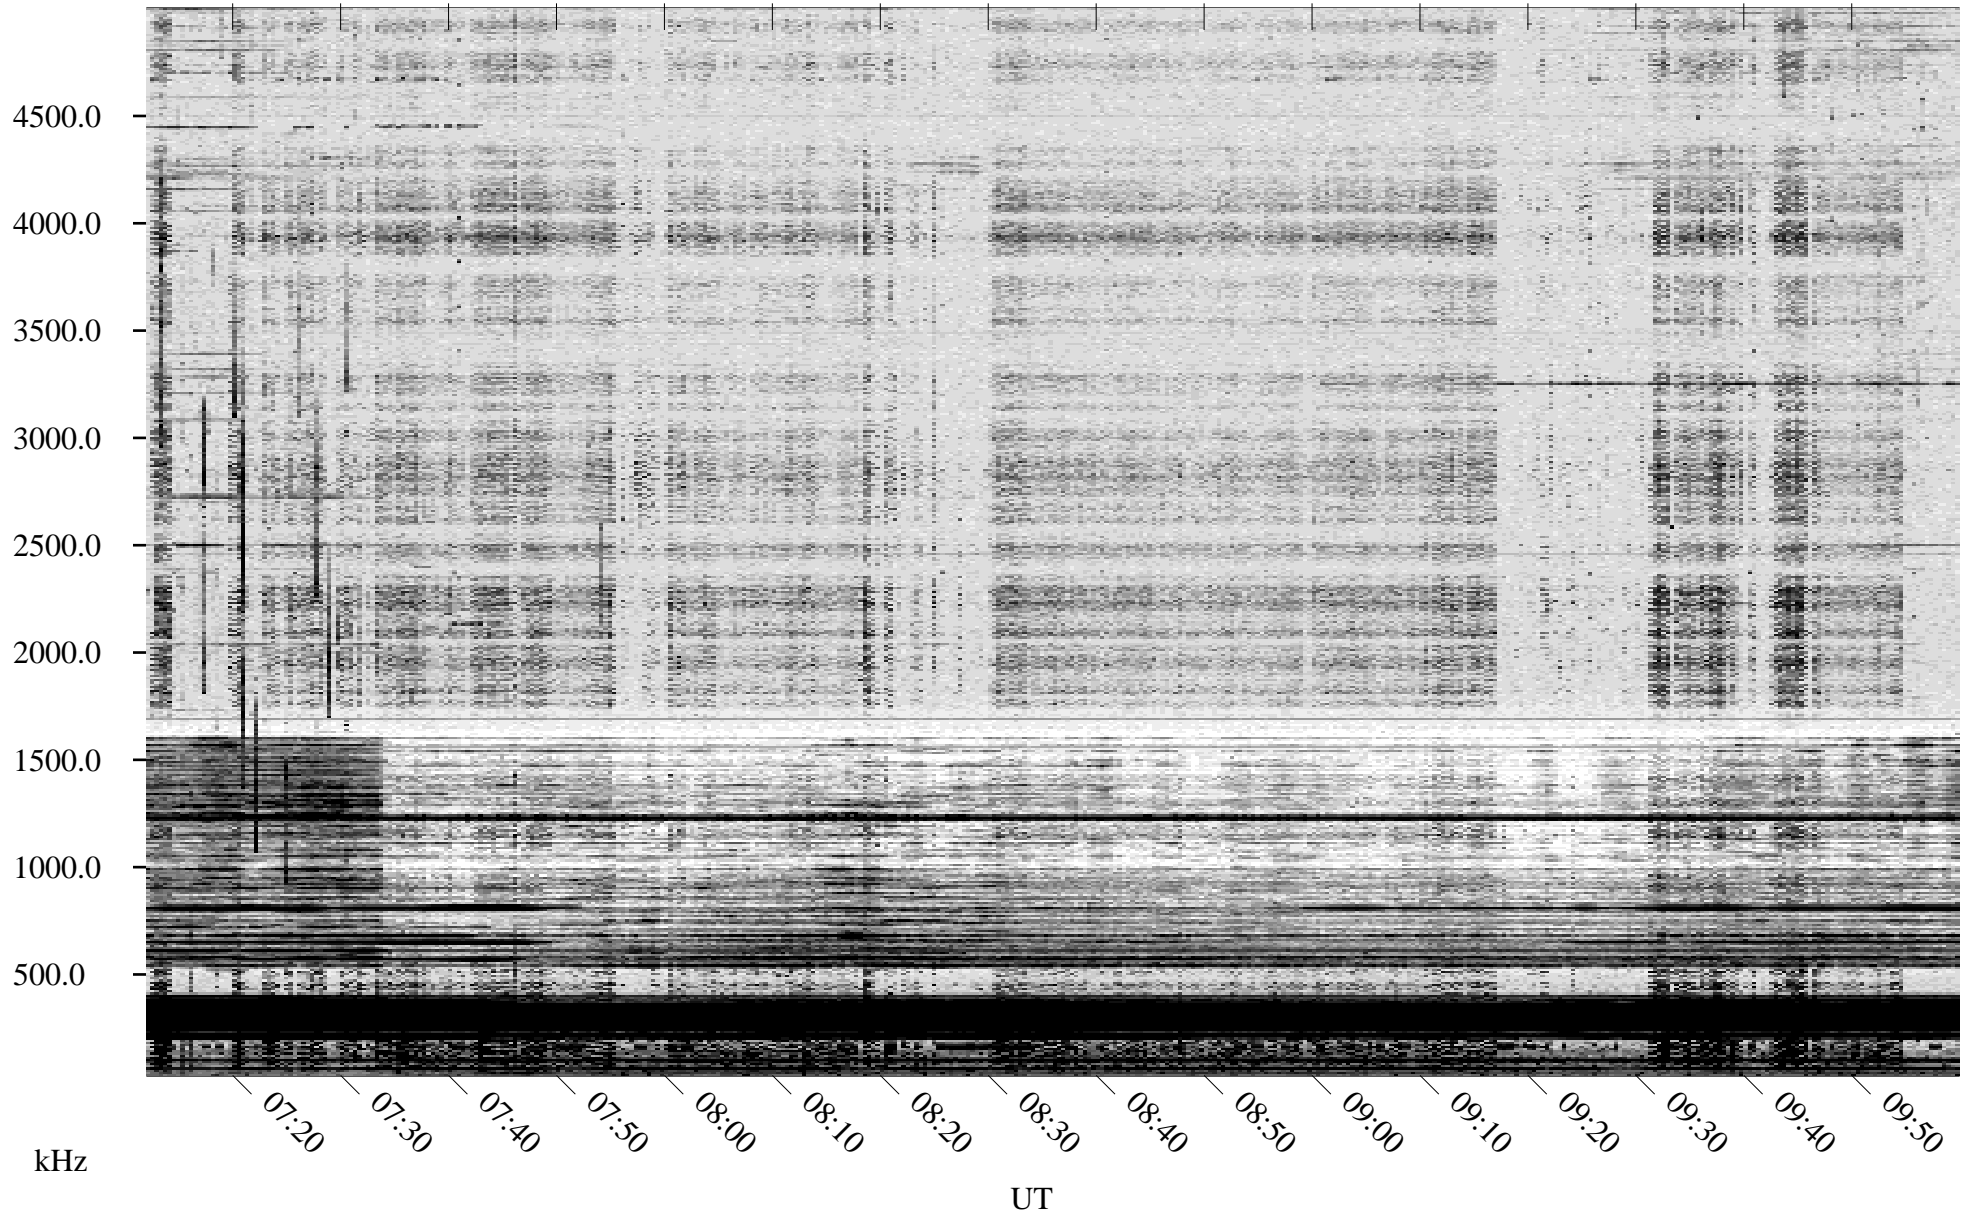

# 09/21/1996 Churchill, Manitoba

Linear Scale    Black = 161    White = 15

ch96265l.r00m max\_12

# 09/22/1996 Churchill, Manitoba

Linear Scale    Black = 161    White = 15

ch96265l.r00m max\_12

Page 4

# 09/22/1996 Churchill, Manitoba

Linear Scale    Black = 161    White = 15

ch96265l.r00m max\_12

Page 5

# 09/22/1996 Churchill, Manitoba

Linear Scale Black = 161 White = 15

ch96265l.r00m max\_12

Page 6