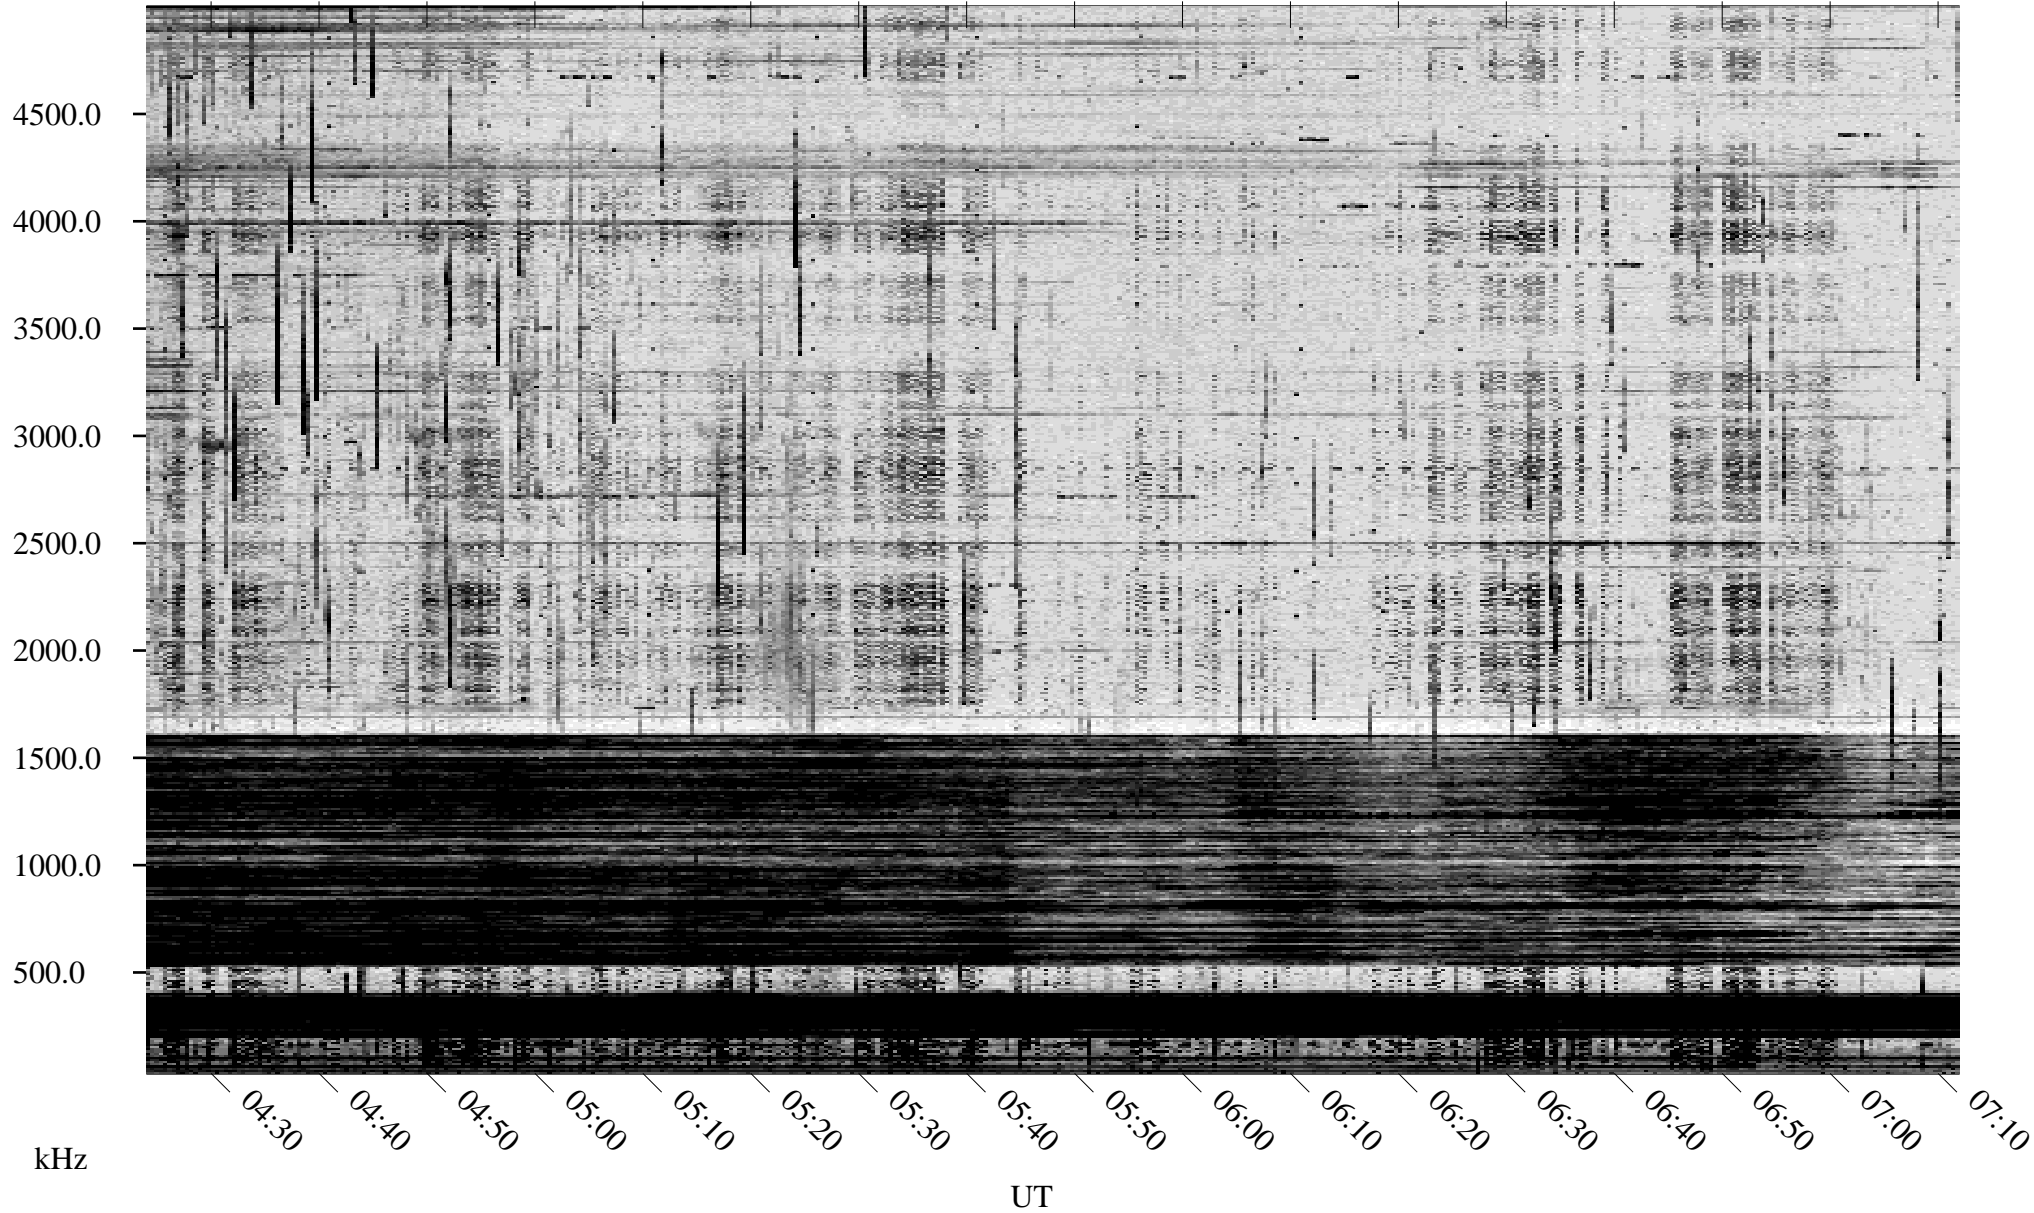

# 09/21/1996 Churchill, Manitoba

Linear Scale    Black = 161    White = 15

ch96265l.r00m max\_12

# 09/21/1996 Churchill, Manitoba

Linear Scale    Black = 161    White = 15

ch96265l.r00m max\_12

Page 2

# 09/22/1996 Churchill, Manitoba

Linear Scale    Black = 161    White = 15

ch96265l.r00m max\_12

Page 3

# 09/22/1996 Churchill, Manitoba

Linear Scale    Black = 161    White = 15

ch96265l.r00m max\_12

Page 4