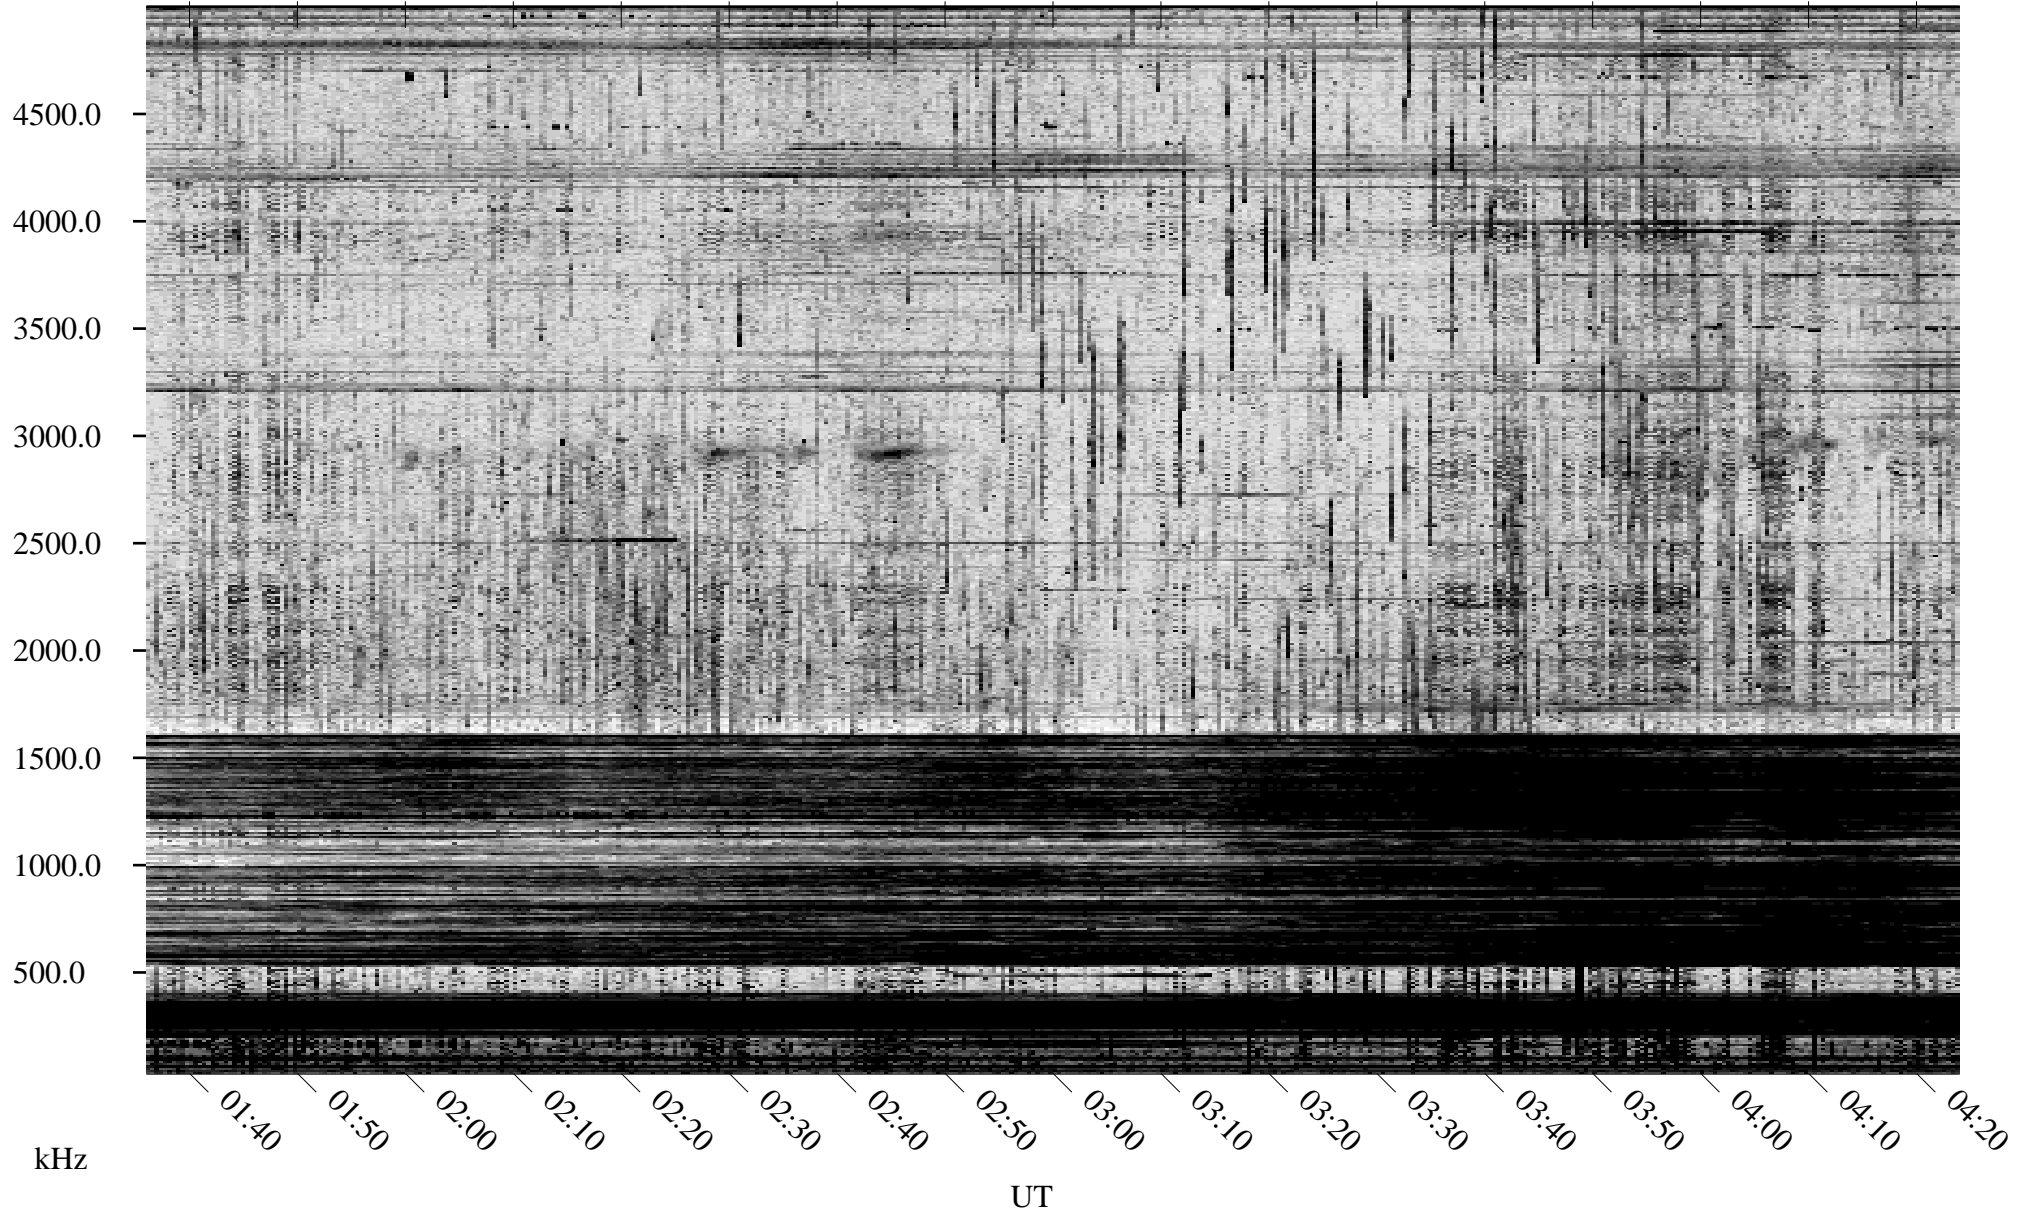

# 09/21/1996 Churchill, Manitoba

Linear Scale    Black = 161    White = 15

ch96265l.r00m max\_12

# 09/21/1996 Churchill, Manitoba

Linear Scale    Black = 161    White = 15

ch96265l.r00m max\_12

Page 2

# 09/22/1996 Churchill, Manitoba

Linear Scale    Black = 161    White = 15

ch96265l.r00m max\_12

Page 3

# 09/22/1996 Churchill, Manitoba

Linear Scale    Black = 161    White = 15

ch96265l.r00m max\_12

Page 4