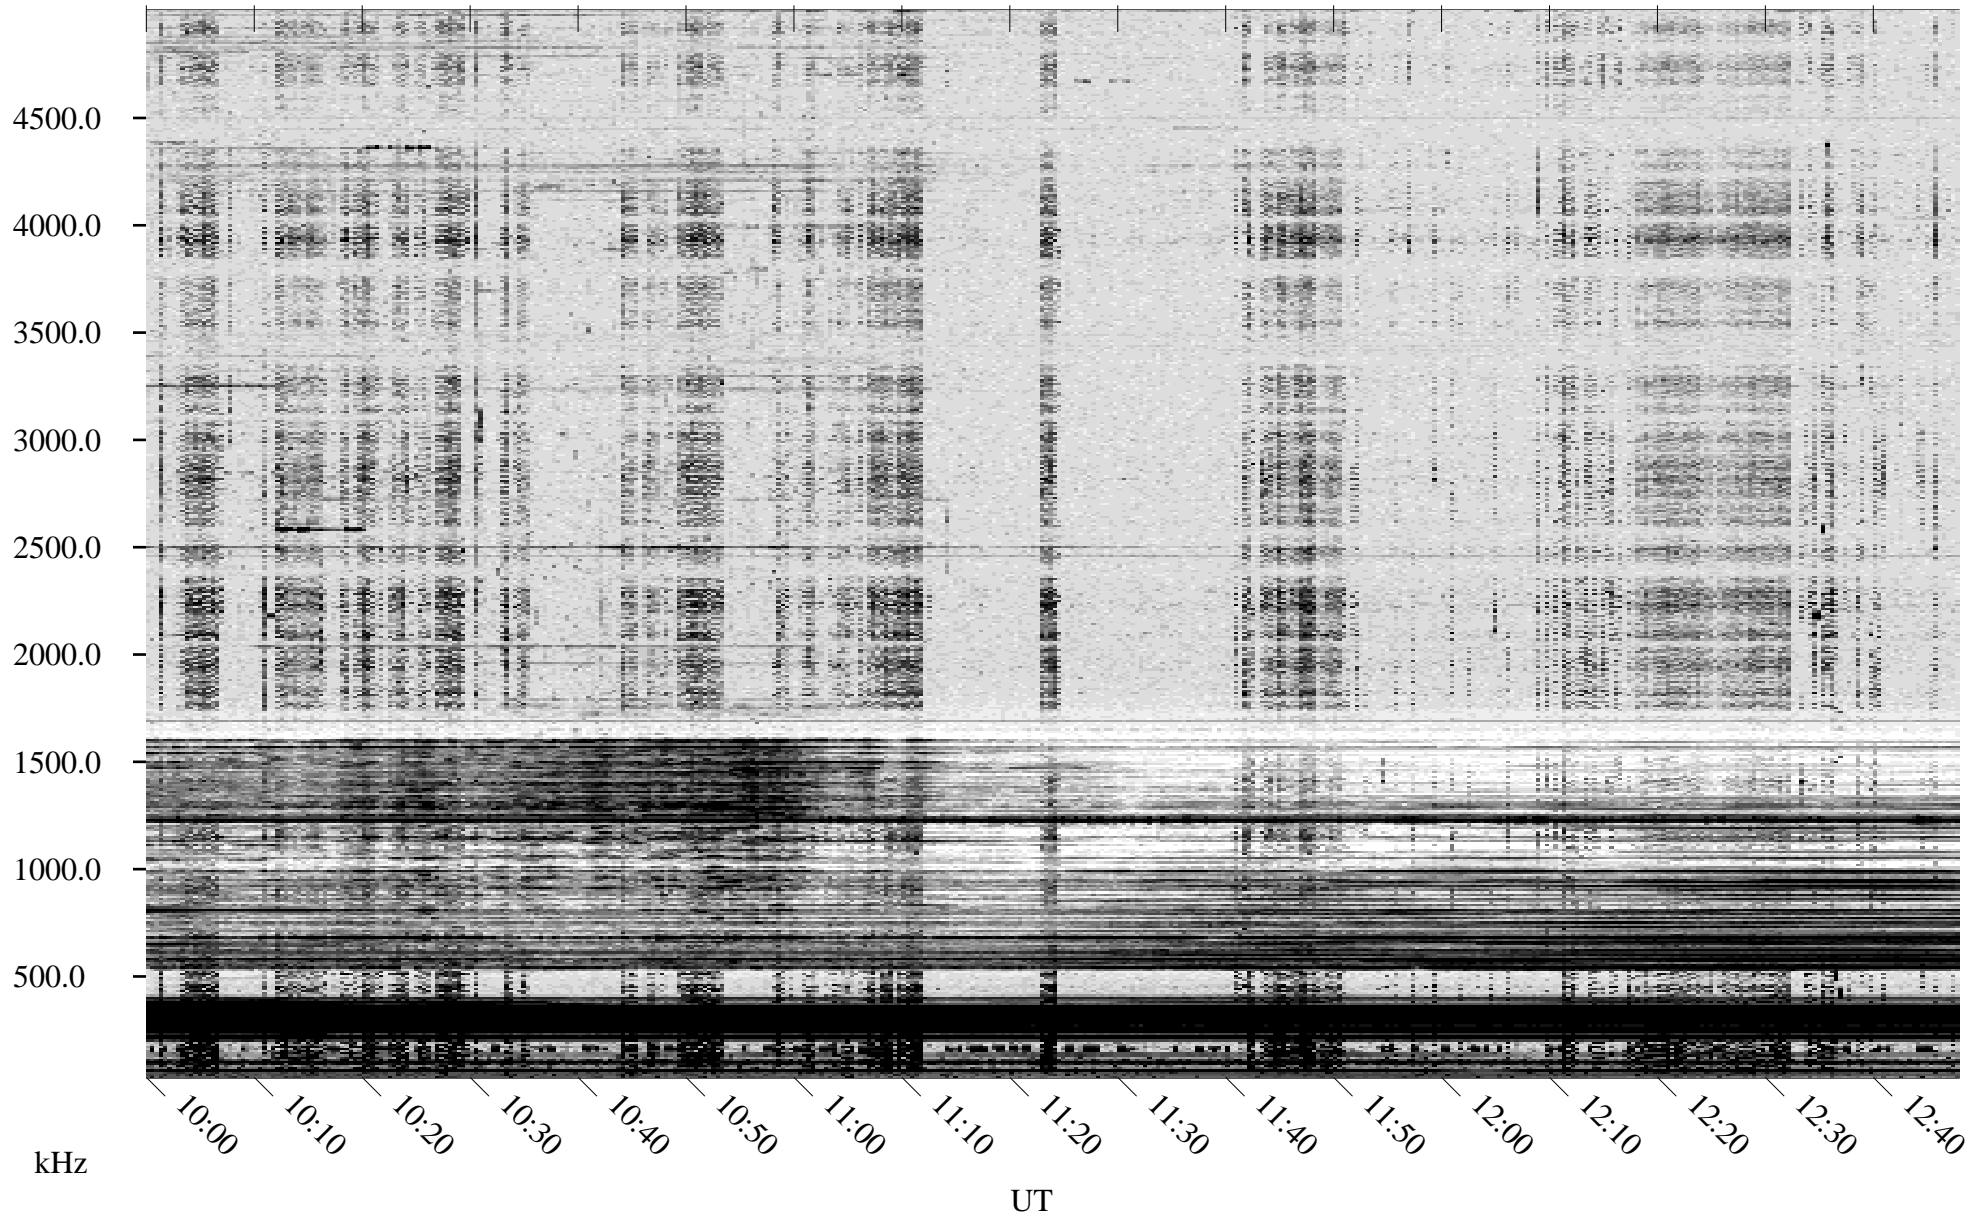

# 09/22/1996 Churchill, Manitoba

Linear Scale    Black = 161    White = 15

ch96265l.r00m max\_12

Page 4

# 09/22/1996 Churchill, Manitoba

Linear Scale    Black = 161    White = 15

ch96265l.r00m max\_12

Page 5

# 09/22/1996 Churchill, Manitoba

Linear Scale Black = 161 White = 15

ch96265l.r00m max\_12

Page 6

# 09/22/1996 Churchill, Manitoba

Linear Scale Black = 161 White = 15

ch96265l.r00m max\_12

Page 7