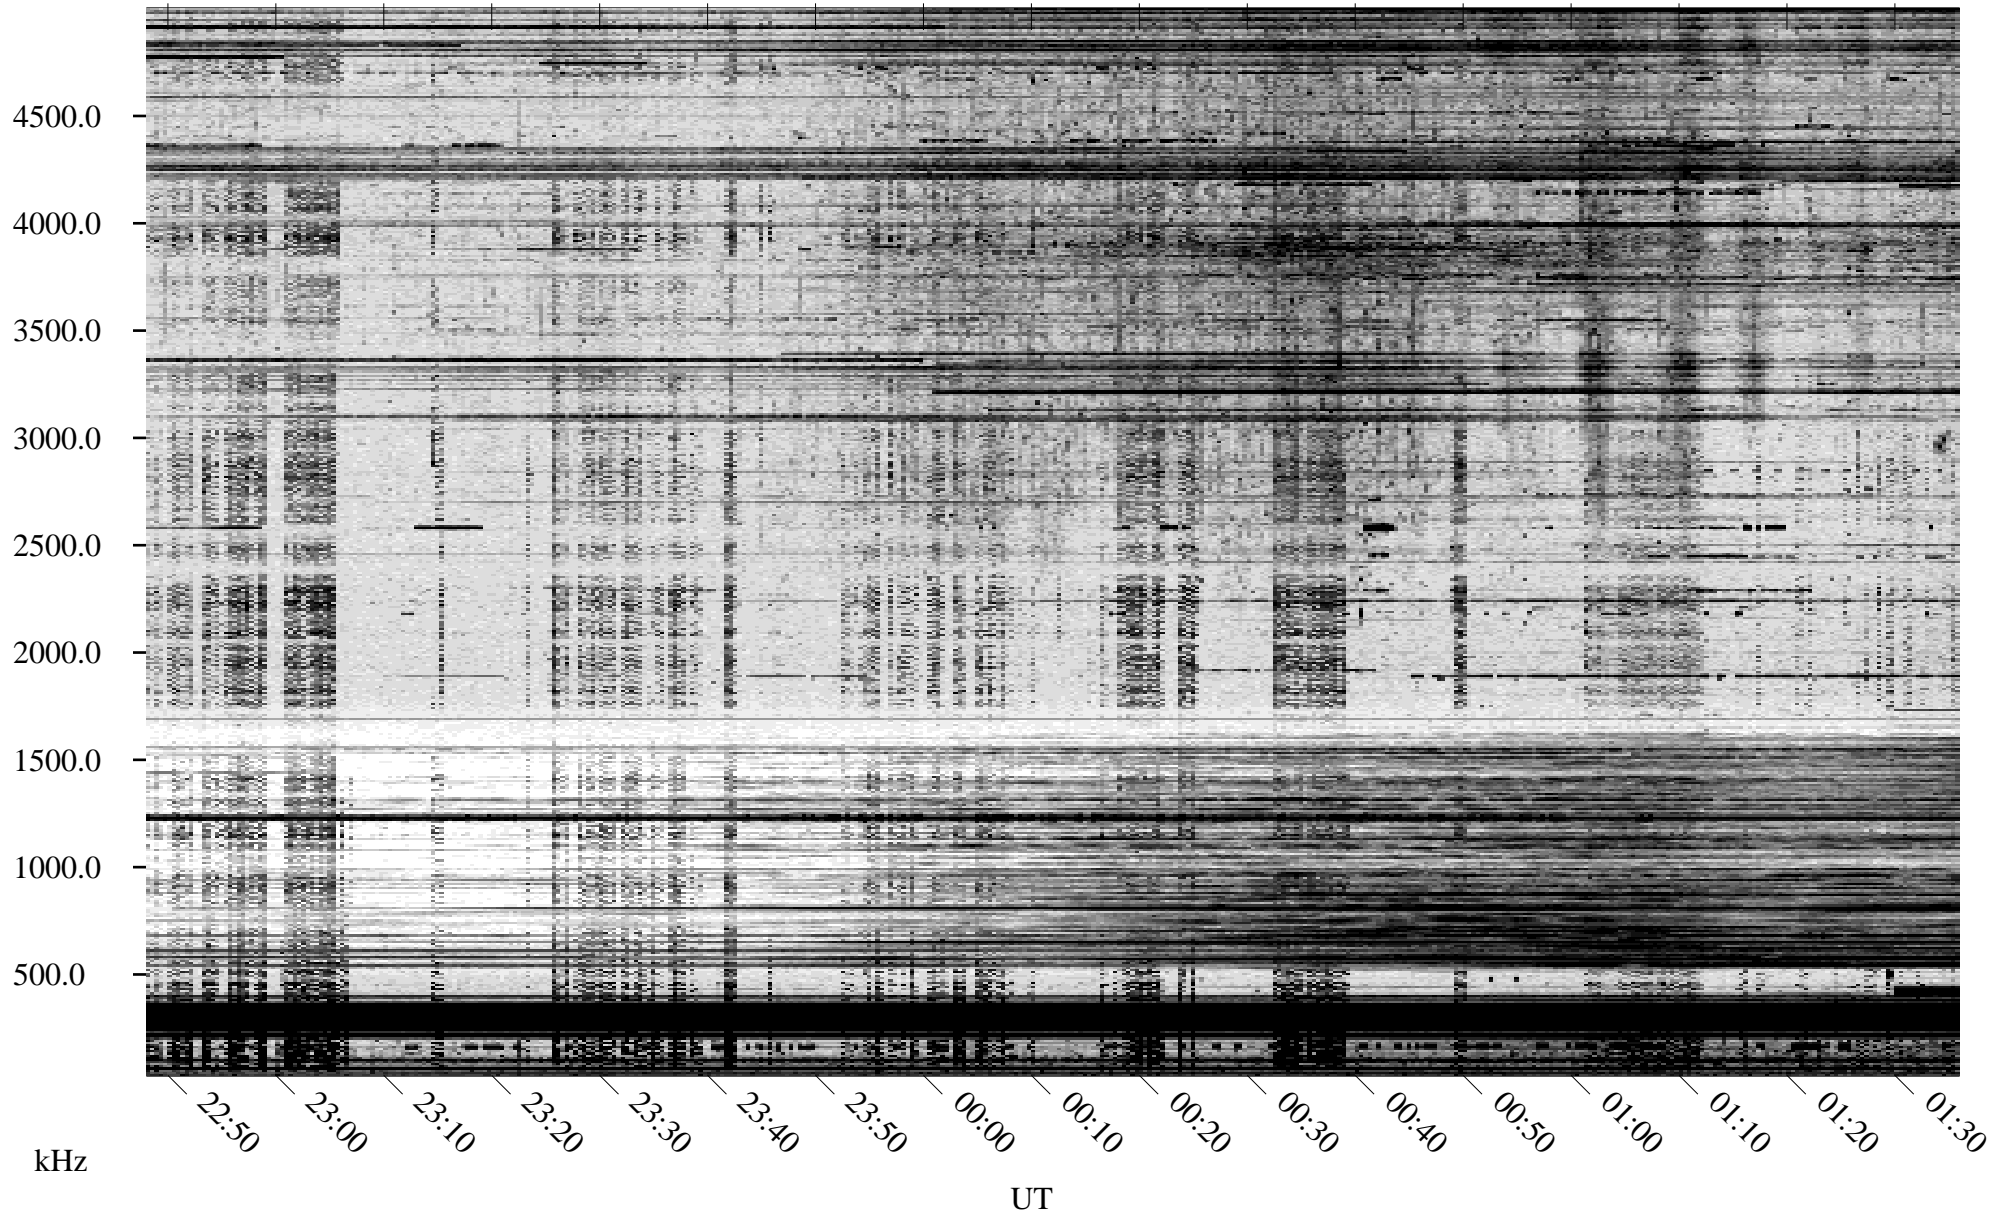

09/22/1996 Churchill, Manitoba

Linear Scale Black = 161 White = 15

ch96266l.r00m max_12

Page 1

09/22/1996 Churchill, Manitoba

Linear Scale Black = 161 White = 15

ch96266l.r00m max_12

Page 2

09/23/1996 Churchill, Manitoba

Linear Scale Black = 161 White = 15

ch96266l.r00m max_12

Page 3

09/23/1996 Churchill, Manitoba

Linear Scale Black = 161 White = 15

ch96266l.r00m max_12

Page 4

09/23/1996 Churchill, Manitoba

Linear Scale Black = 161 White = 15

ch96266l.r00m max_12

Page 5

09/23/1996 Churchill, Manitoba

Linear Scale Black = 161 White = 15

ch96266l.r00m max_12

Page 6

09/23/1996 Churchill, Manitoba

Linear Scale Black = 161 White = 15

ch96266l.r00m max_12

Page 7

09/23/1996 Churchill, Manitoba

Linear Scale Black = 161 White = 15

ch96266l.r00m max_12

Page 8