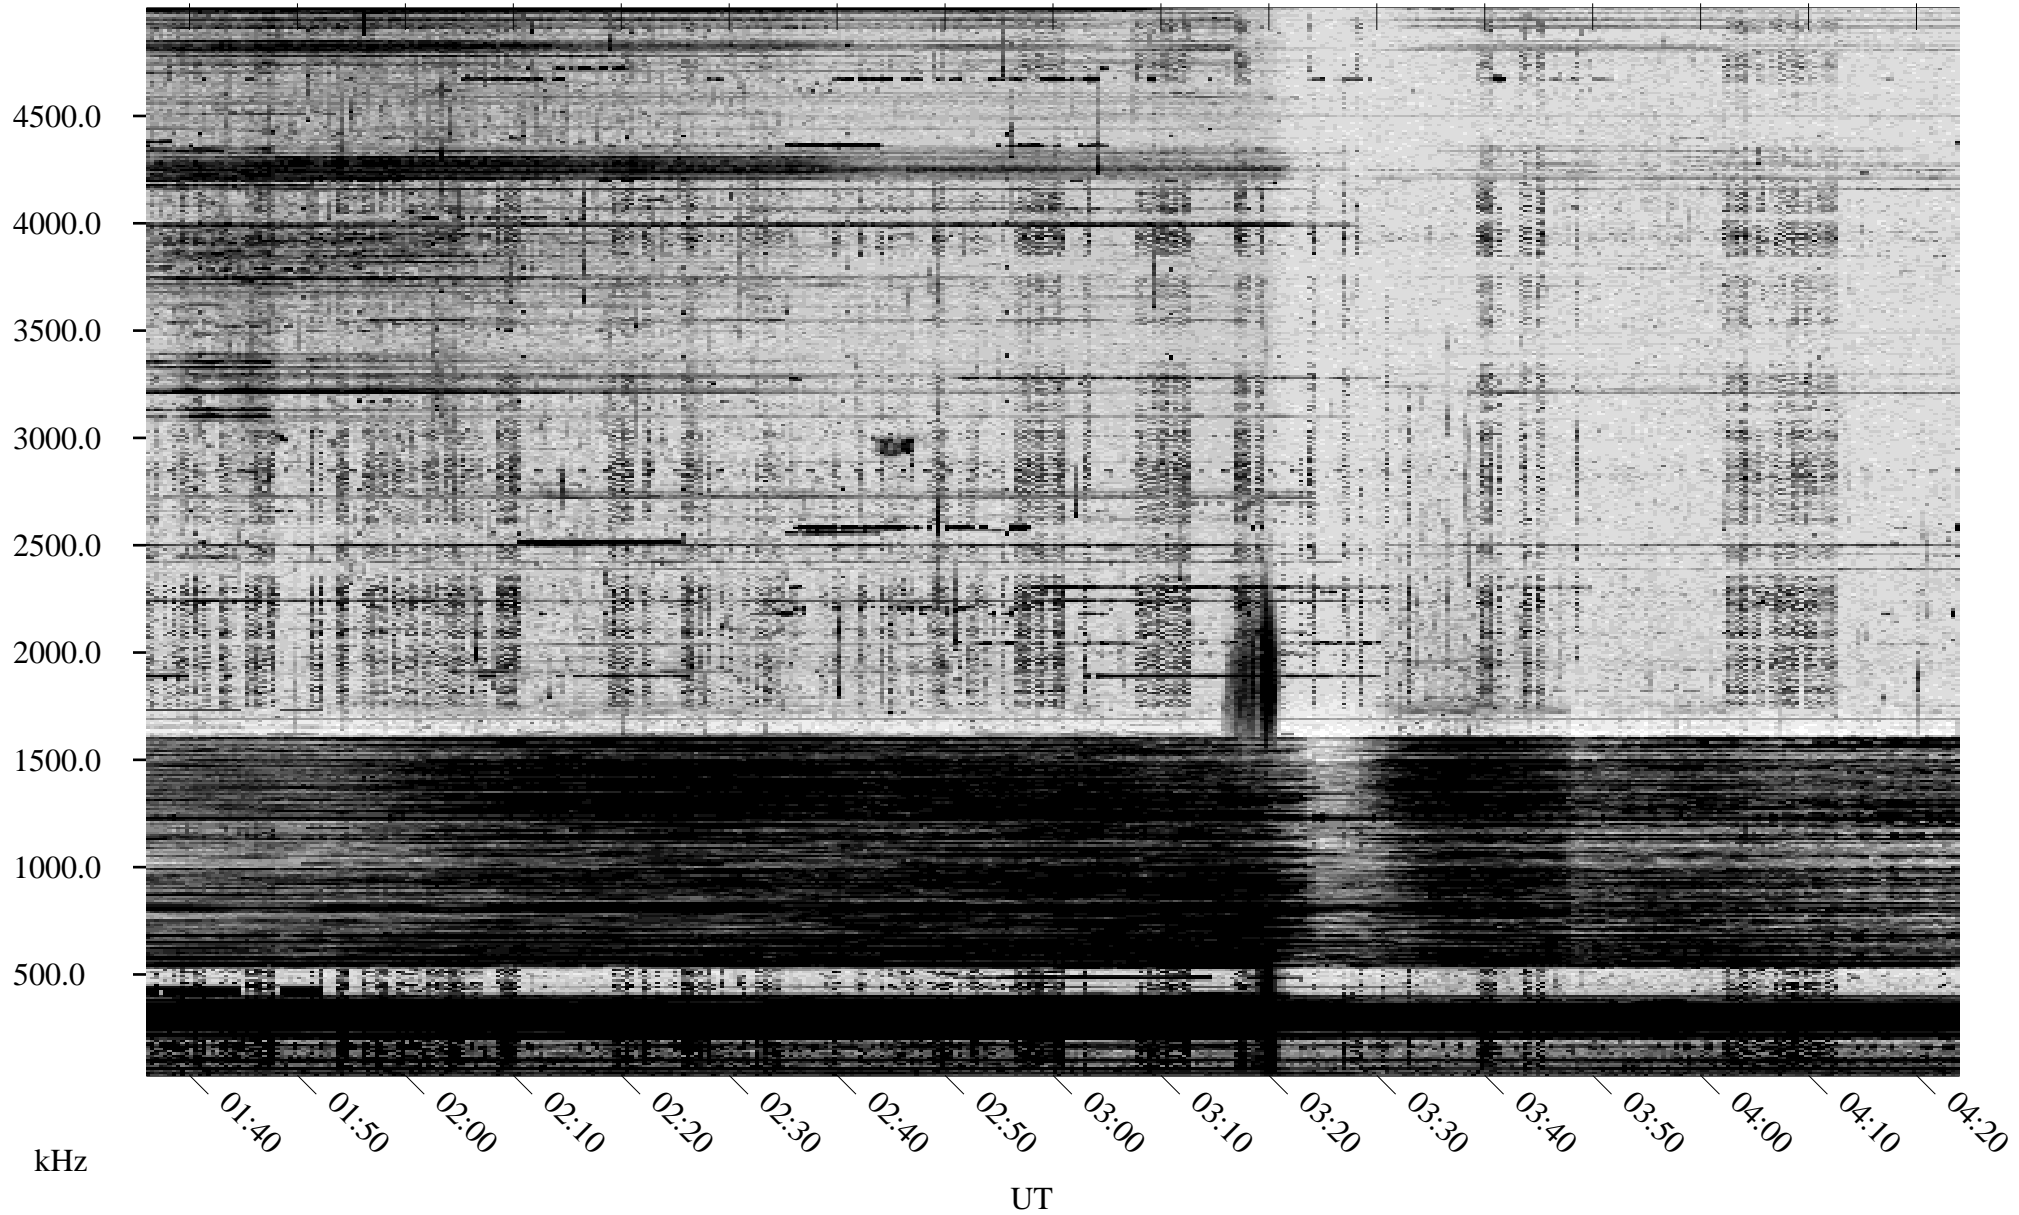

09/22/1996 Churchill, Manitoba

Linear Scale Black = 161 White = 15

ch96266l.r00m max_12

Page 1

09/22/1996 Churchill, Manitoba

Linear Scale Black = 161 White = 15

ch96266l.r00m max_12

Page 2

09/23/1996 Churchill, Manitoba

Linear Scale Black = 161 White = 15

ch96266l.r00m max_12

Page 3

09/23/1996 Churchill, Manitoba

Linear Scale Black = 161 White = 15

ch96266l.r00m max_12

Page 4

09/23/1996 Churchill, Manitoba

Linear Scale Black = 161 White = 15

ch96266l.r00m max_12

Page 5

09/23/1996 Churchill, Manitoba

Linear Scale Black = 161 White = 15

ch96266l.r00m max_12

Page 6

09/23/1996 Churchill, Manitoba

Linear Scale Black = 161 White = 15

ch96266l.r00m max_12

Page 7

09/23/1996 Churchill, Manitoba

Linear Scale Black = 161 White = 15

ch96266l.r00m max_12

Page 8