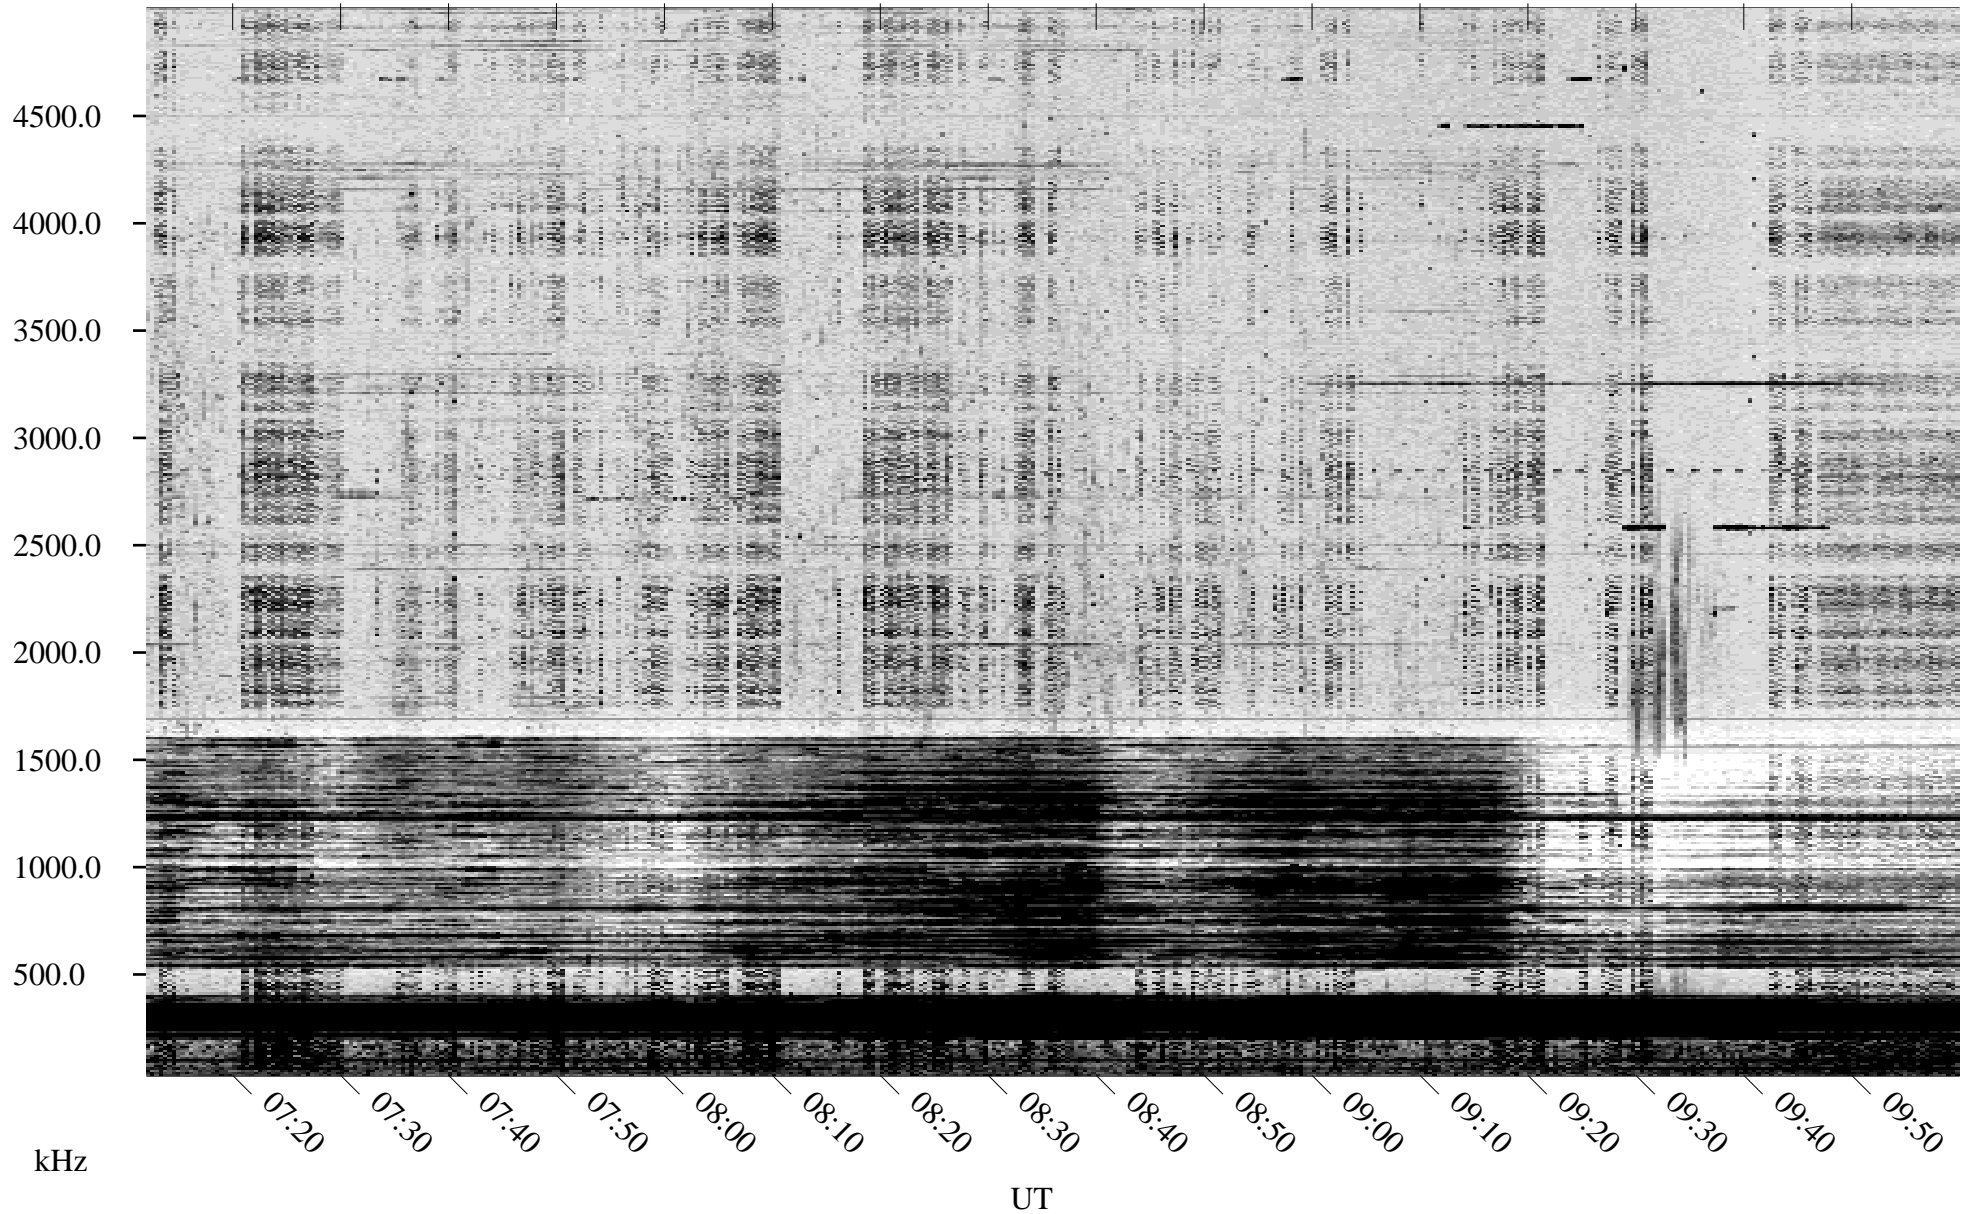

09/22/1996 Churchill, Manitoba

Linear Scale Black = 161 White = 15

ch96266l.r00m max_12

Page 1

09/22/1996 Churchill, Manitoba

Linear Scale Black = 161 White = 15

ch96266l.r00m max_12

Page 2

09/23/1996 Churchill, Manitoba

Linear Scale Black = 161 White = 15

ch96266l.r00m max_12

Page 3

09/23/1996 Churchill, Manitoba

Linear Scale Black = 161 White = 15

ch96266l.r00m max_12

Page 4

09/23/1996 Churchill, Manitoba

Linear Scale Black = 161 White = 15

ch96266l.r00m max_12

Page 5

09/23/1996 Churchill, Manitoba

Linear Scale Black = 161 White = 15

ch96266l.r00m max_12

Page 6

09/23/1996 Churchill, Manitoba

Linear Scale Black = 161 White = 15

ch96266l.r00m max_12

Page 7

09/23/1996 Churchill, Manitoba

Linear Scale Black = 161 White = 15

ch96266l.r00m max_12

Page 8