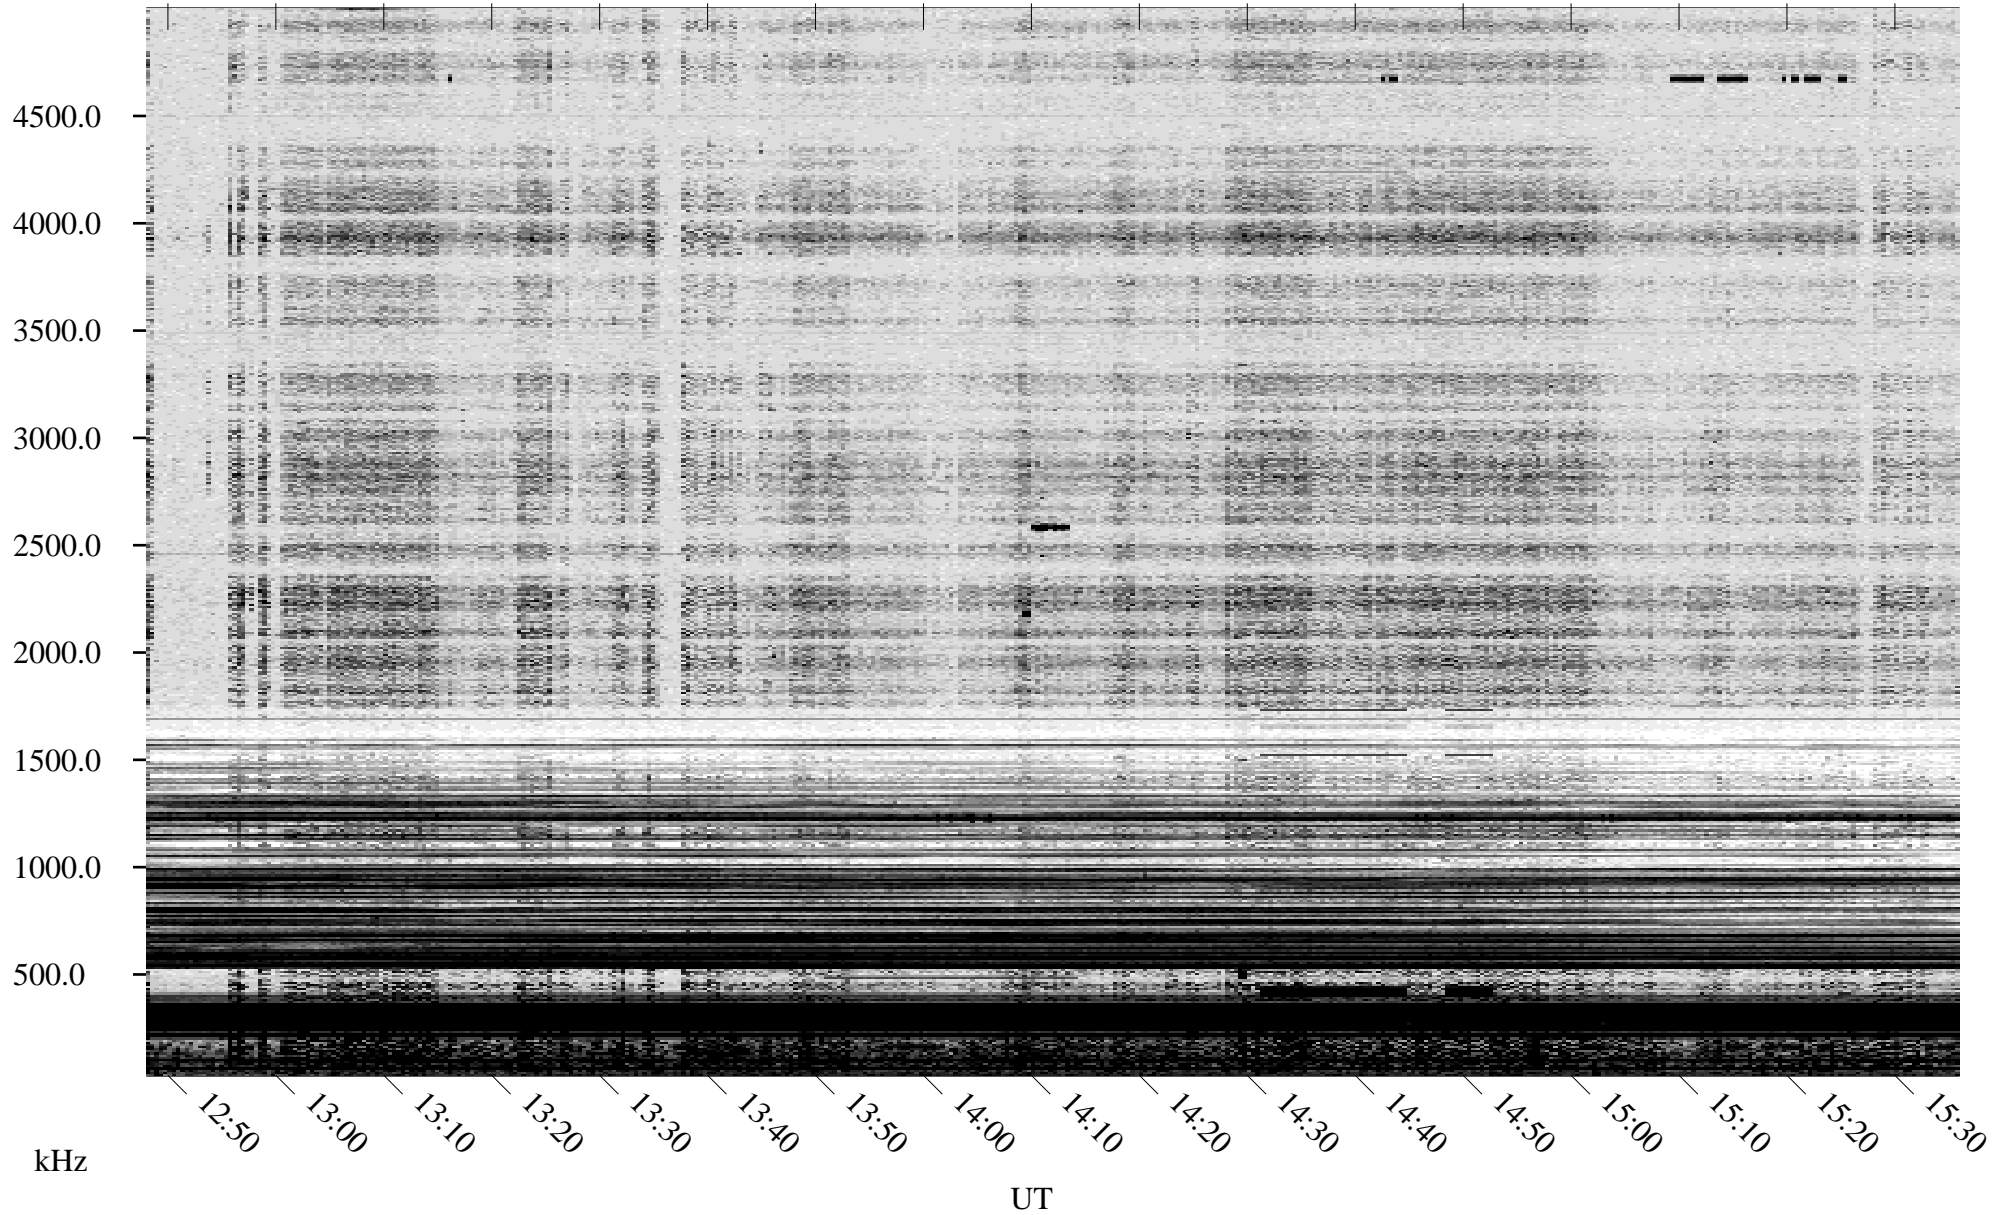

09/22/1996 Churchill, Manitoba

Linear Scale Black = 161 White = 15

ch96266l.r00m max_12

Page 1

09/22/1996 Churchill, Manitoba

Linear Scale Black = 161 White = 15

ch96266l.r00m max_12

Page 2

09/23/1996 Churchill, Manitoba

Linear Scale Black = 161 White = 15

ch96266l.r00m max_12

Page 3

09/23/1996 Churchill, Manitoba

Linear Scale Black = 161 White = 15

ch96266l.r00m max_12

Page 4

09/23/1996 Churchill, Manitoba

Linear Scale Black = 161 White = 15

ch96266l.r00m max_12

Page 5

09/23/1996 Churchill, Manitoba

Linear Scale Black = 161 White = 15

ch96266l.r00m max_12

Page 6

09/23/1996 Churchill, Manitoba

Linear Scale Black = 161 White = 15

ch96266l.r00m max_12

Page 7

09/23/1996 Churchill, Manitoba

Linear Scale Black = 161 White = 15

ch96266l.r00m max_12

Page 8