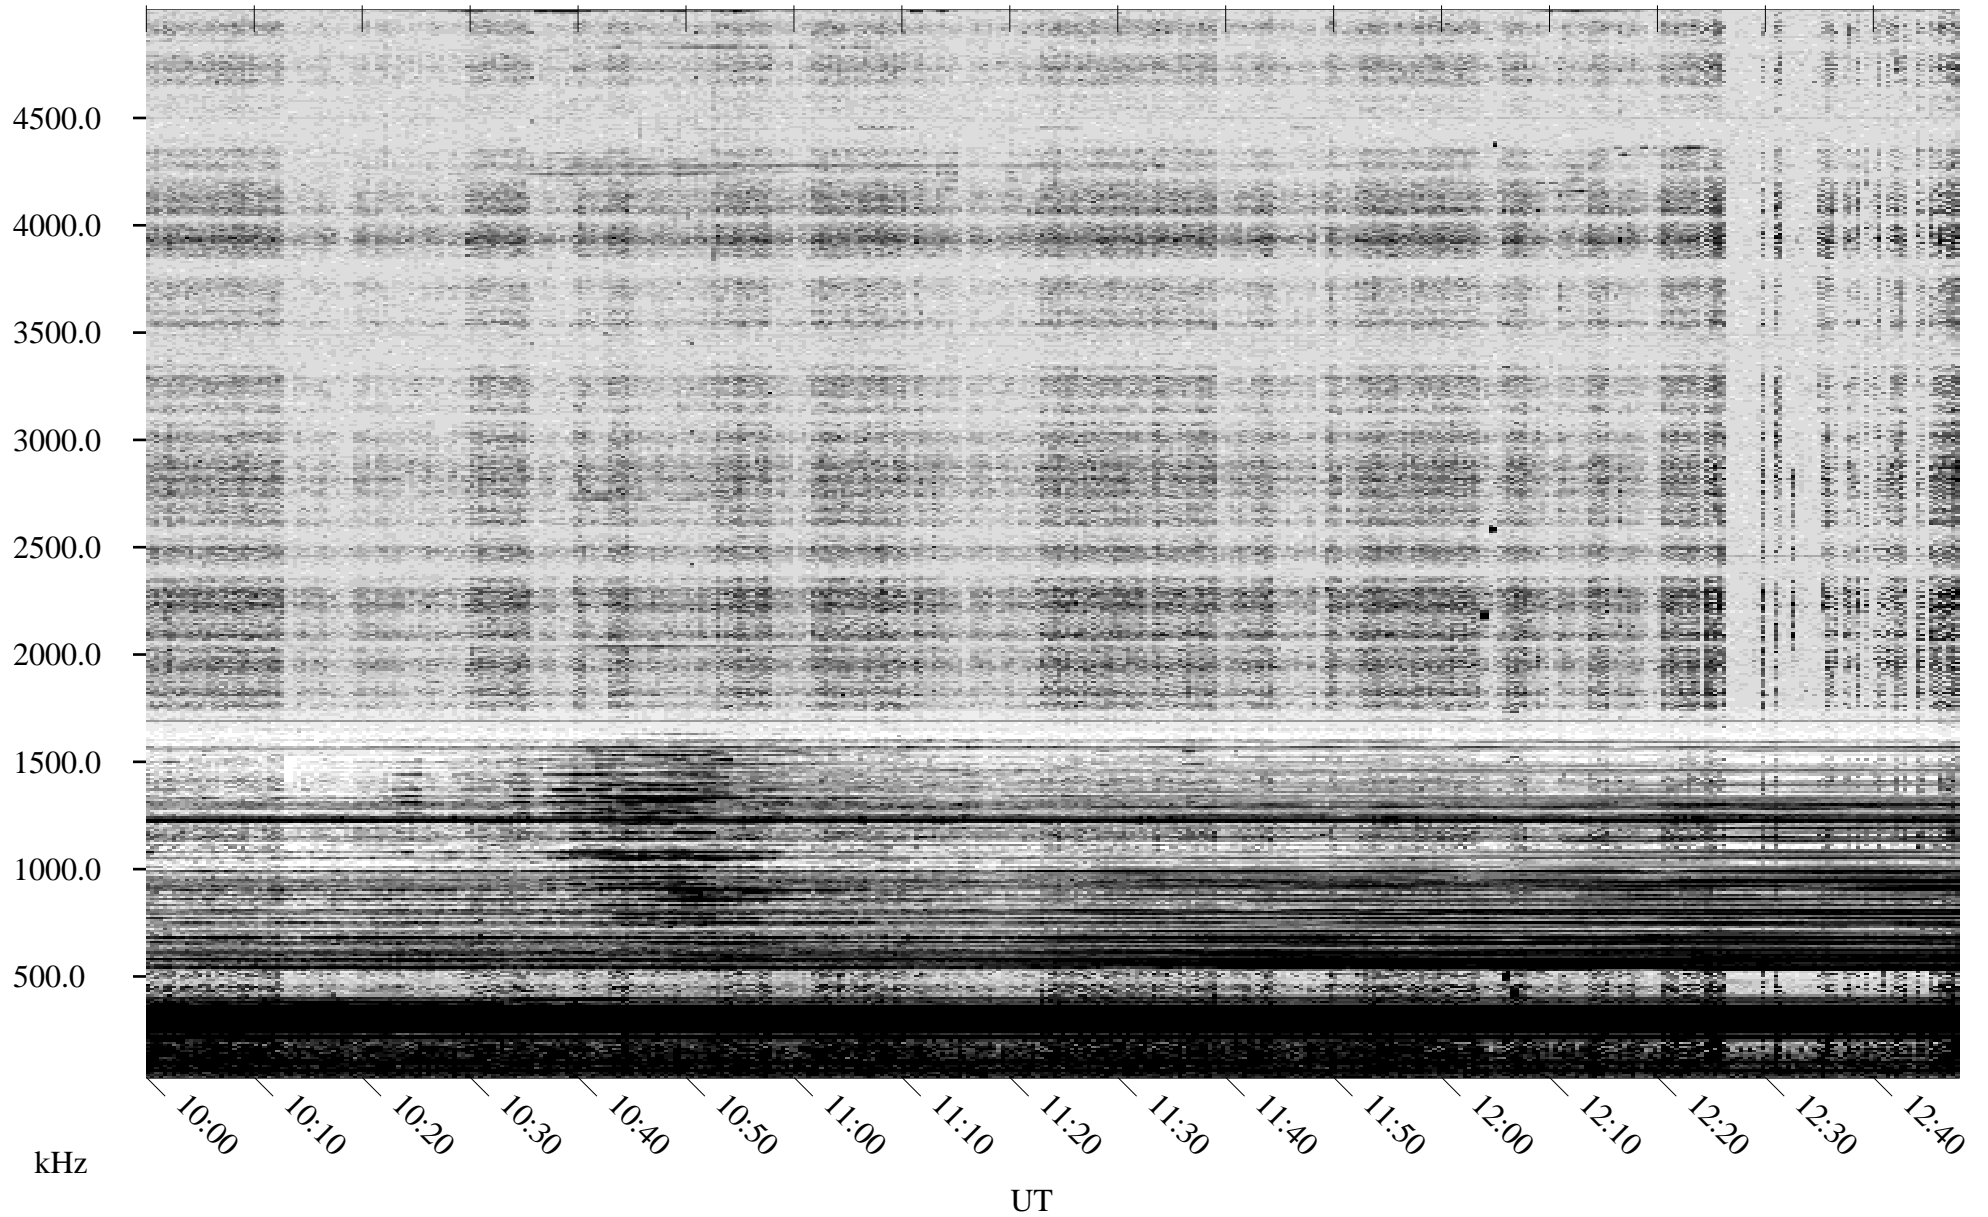

09/22/1996 Churchill, Manitoba

Linear Scale Black = 161 White = 15

ch96266l.r00m max_12

Page 1

09/22/1996 Churchill, Manitoba

Linear Scale Black = 161 White = 15

ch96266l.r00m max_12

Page 2

09/23/1996 Churchill, Manitoba

Linear Scale Black = 161 White = 15

ch96266l.r00m max_12

Page 3

09/23/1996 Churchill, Manitoba

Linear Scale Black = 161 White = 15

ch96266l.r00m max_12

Page 4

09/23/1996 Churchill, Manitoba

Linear Scale Black = 161 White = 15

ch96266l.r00m max_12

Page 5

09/23/1996 Churchill, Manitoba

Linear Scale Black = 161 White = 15

ch96266l.r00m max_12

Page 6

09/23/1996 Churchill, Manitoba

Linear Scale Black = 161 White = 15

ch96266l.r00m max_12

Page 7

09/23/1996 Churchill, Manitoba

Linear Scale Black = 161 White = 15

ch96266l.r00m max_12

Page 8