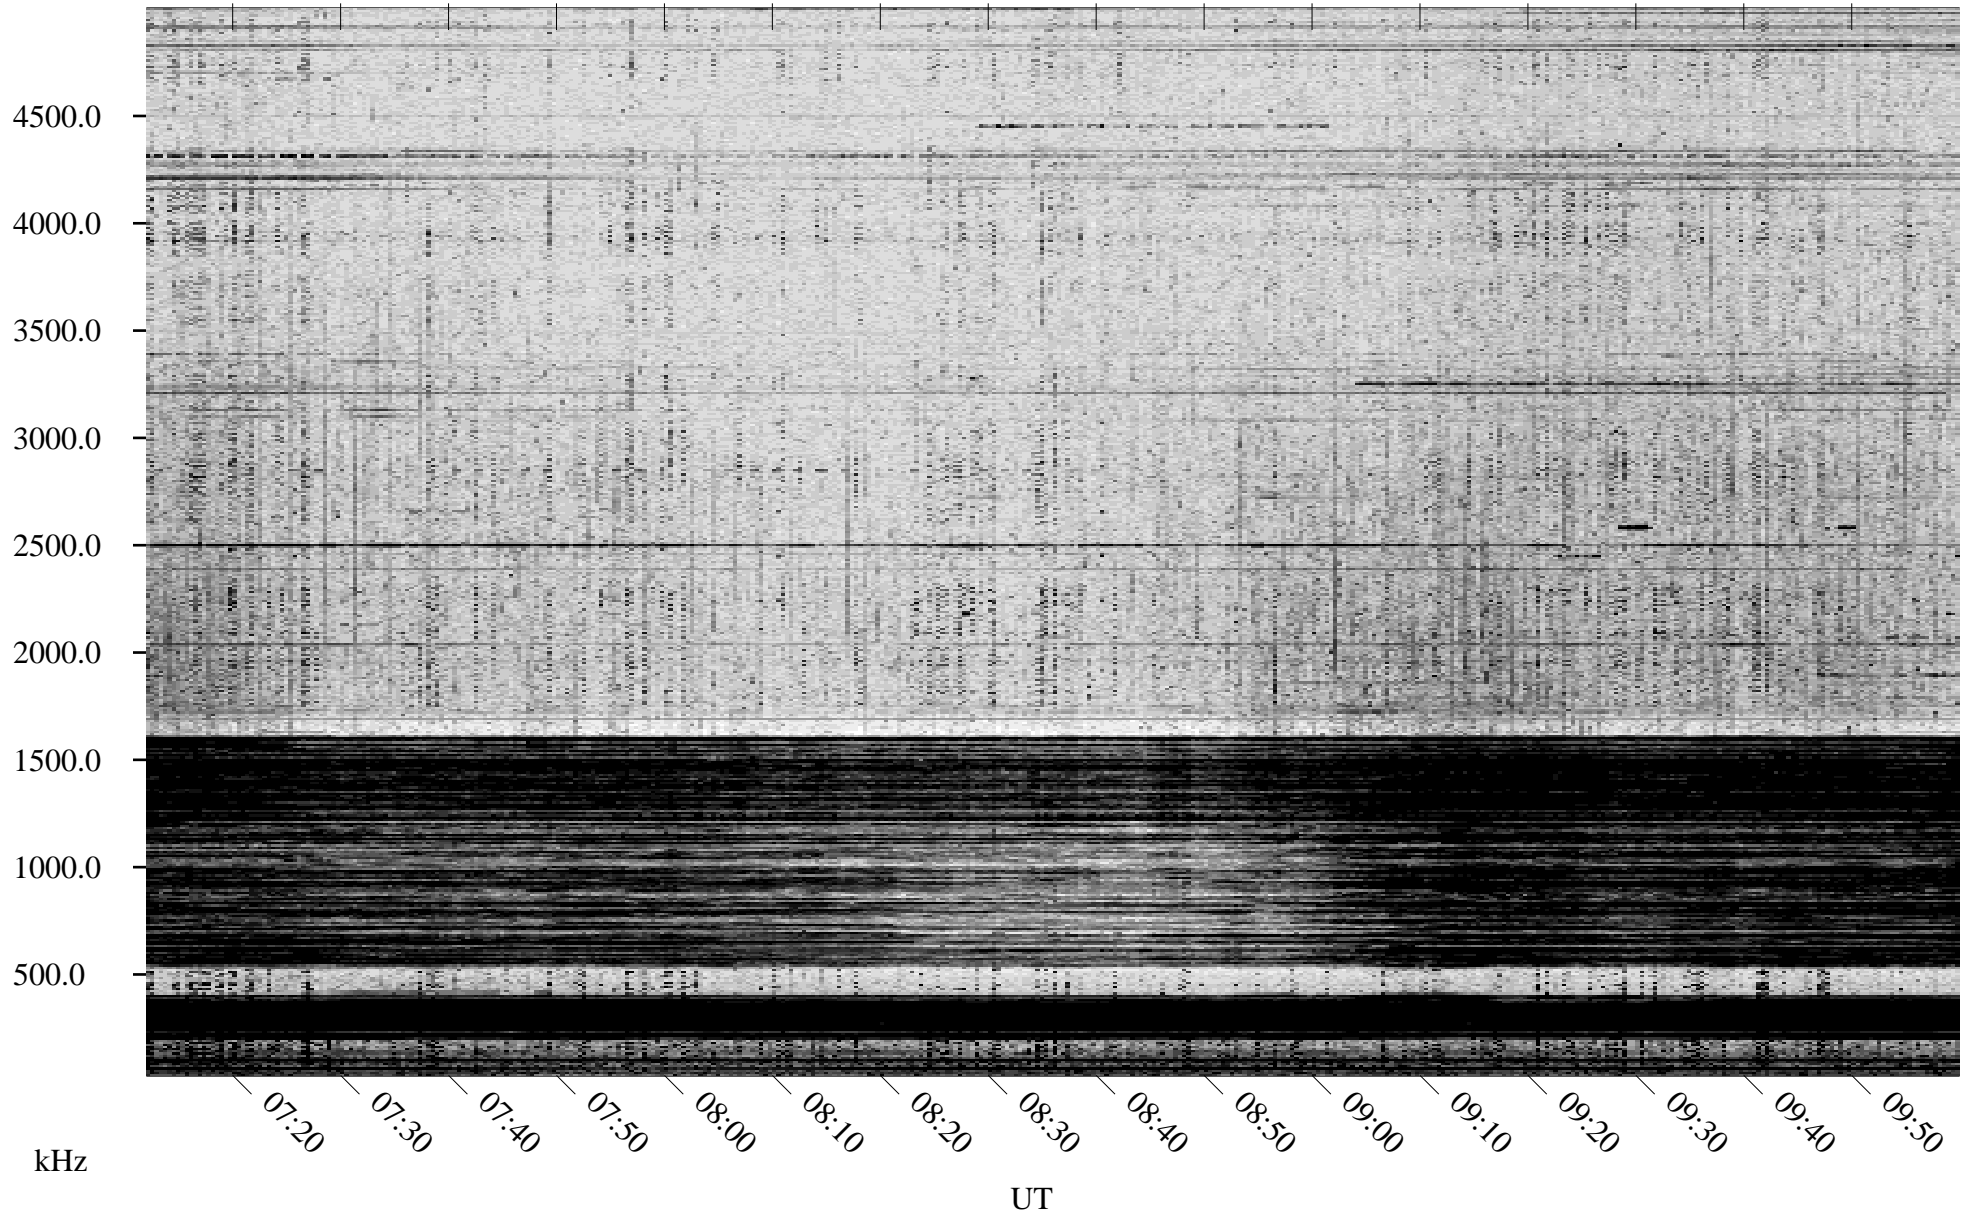

09/23/1996 Churchill, Manitoba

Linear Scale Black = 161 White = 15

ch96267l.r00m max_12

Page 1

09/23/1996 Churchill, Manitoba

Linear Scale Black = 161 White = 15

ch96267l.r00m max_12

Page 2

09/24/1996 Churchill, Manitoba

Linear Scale Black = 161 White = 15

ch96267l.r00m max_12

Page 3

09/24/1996 Churchill, Manitoba

Linear Scale Black = 161 White = 15

ch96267l.r00m max_12

Page 4

09/24/1996 Churchill, Manitoba

Linear Scale Black = 161 White = 15

ch96267l.r00m max_12

Page 5

09/24/1996 Churchill, Manitoba

Linear Scale Black = 161 White = 15

ch96267l.r00m max_12

Page 6

09/24/1996 Churchill, Manitoba

Linear Scale Black = 161 White = 15

ch96267l.r00m max_12

09/24/1996 Churchill, Manitoba

Linear Scale Black = 161 White = 15

ch96267l.r00m max_12