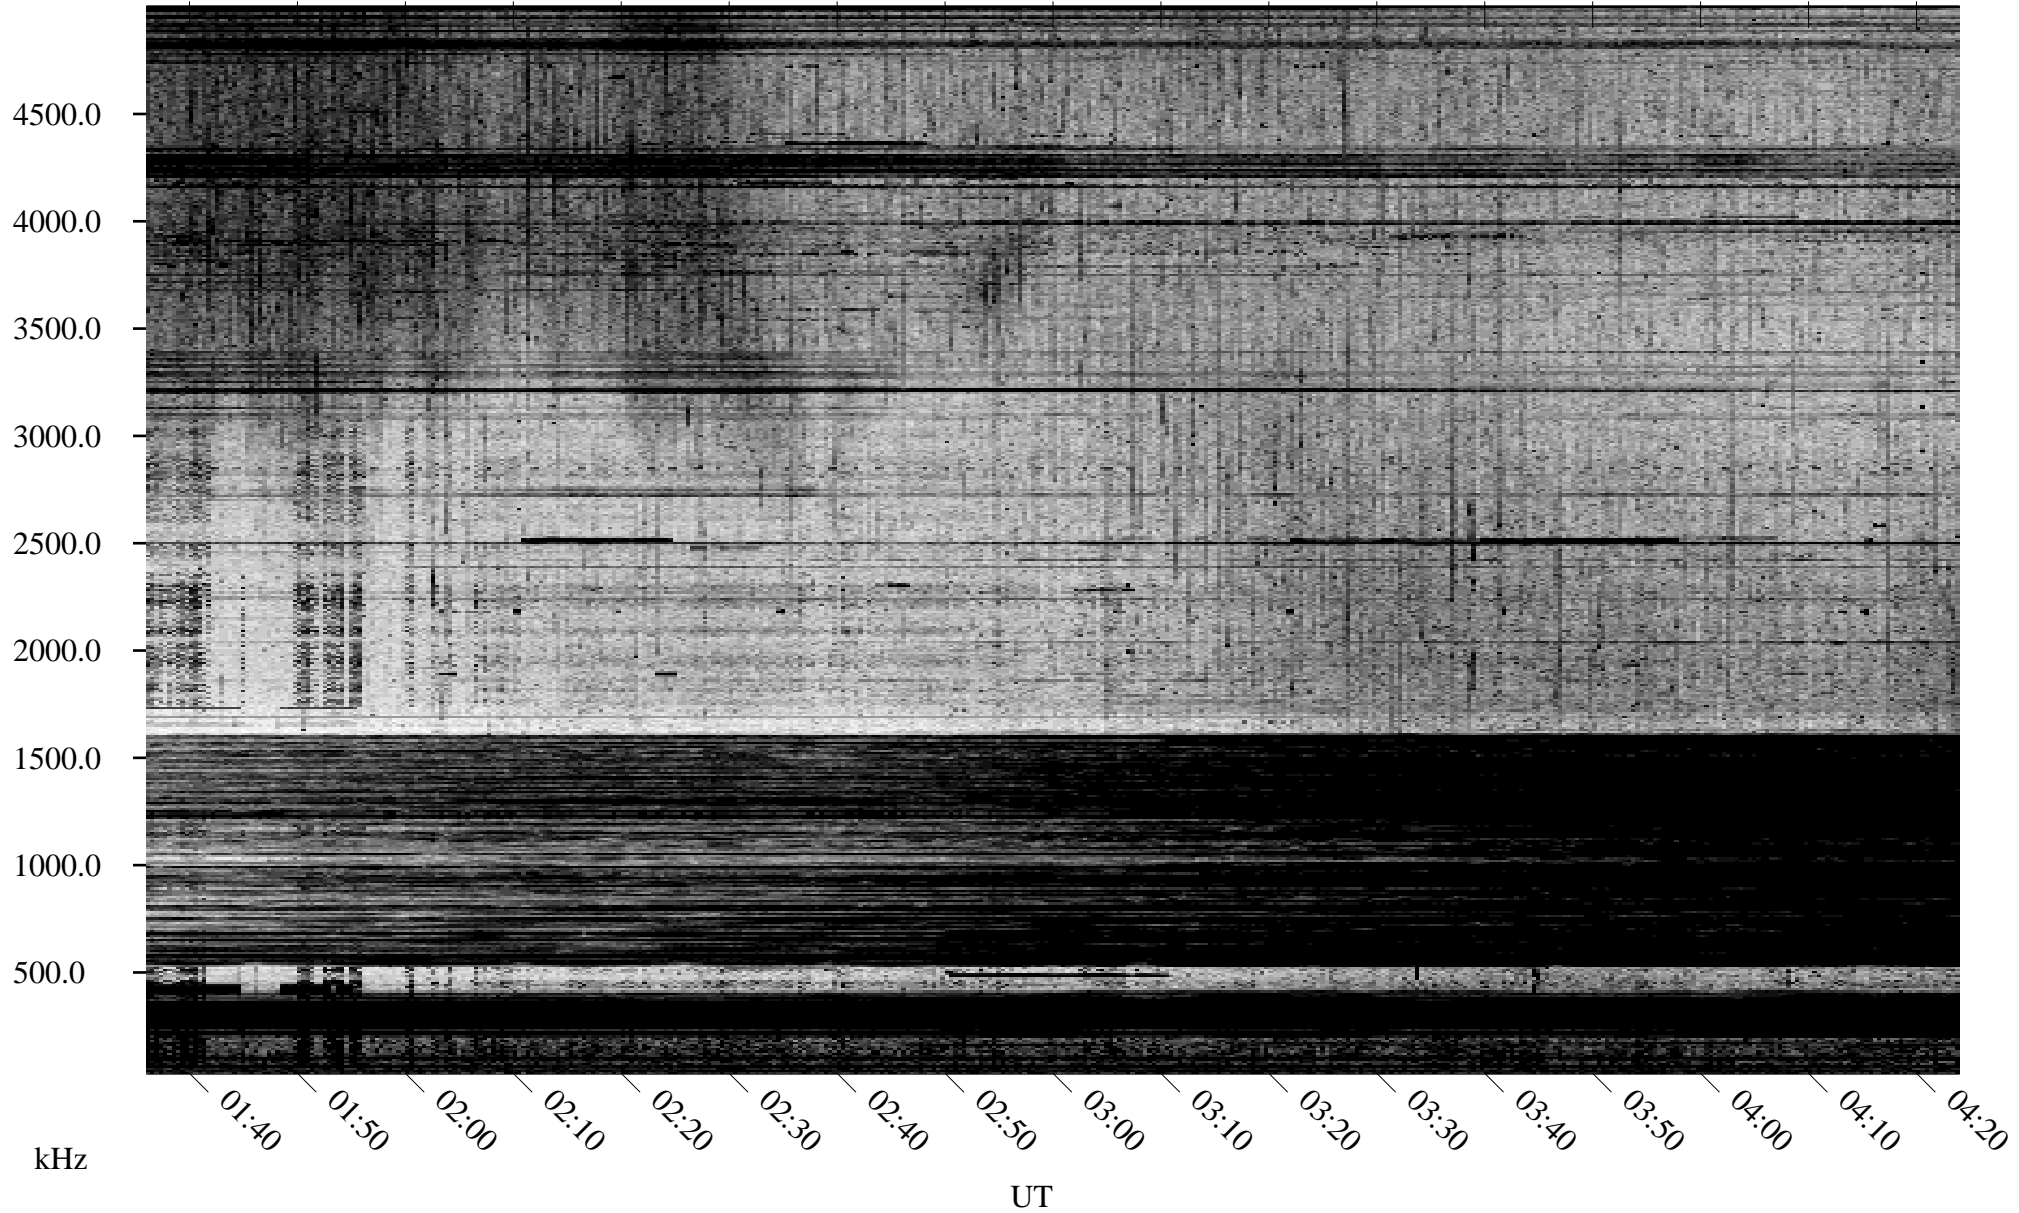

09/23/1996 Churchill, Manitoba

Linear Scale Black = 161 White = 15

ch96267l.r00m max_12

Page 1

09/23/1996 Churchill, Manitoba

Linear Scale Black = 161 White = 15

ch96267l.r00m max_12

Page 2

09/24/1996 Churchill, Manitoba

Linear Scale Black = 161 White = 15

ch96267l.r00m max_12

Page 3

09/24/1996 Churchill, Manitoba

Linear Scale Black = 161 White = 15

ch96267l.r00m max_12

Page 4

09/24/1996 Churchill, Manitoba

Linear Scale Black = 161 White = 15

ch96267l.r00m max_12

Page 5

09/24/1996 Churchill, Manitoba

Linear Scale Black = 161 White = 15

ch96267l.r00m max_12

Page 6

09/24/1996 Churchill, Manitoba

Linear Scale Black = 161 White = 15

ch96267l.r00m max_12

09/24/1996 Churchill, Manitoba

Linear Scale Black = 161 White = 15

ch96267l.r00m max_12