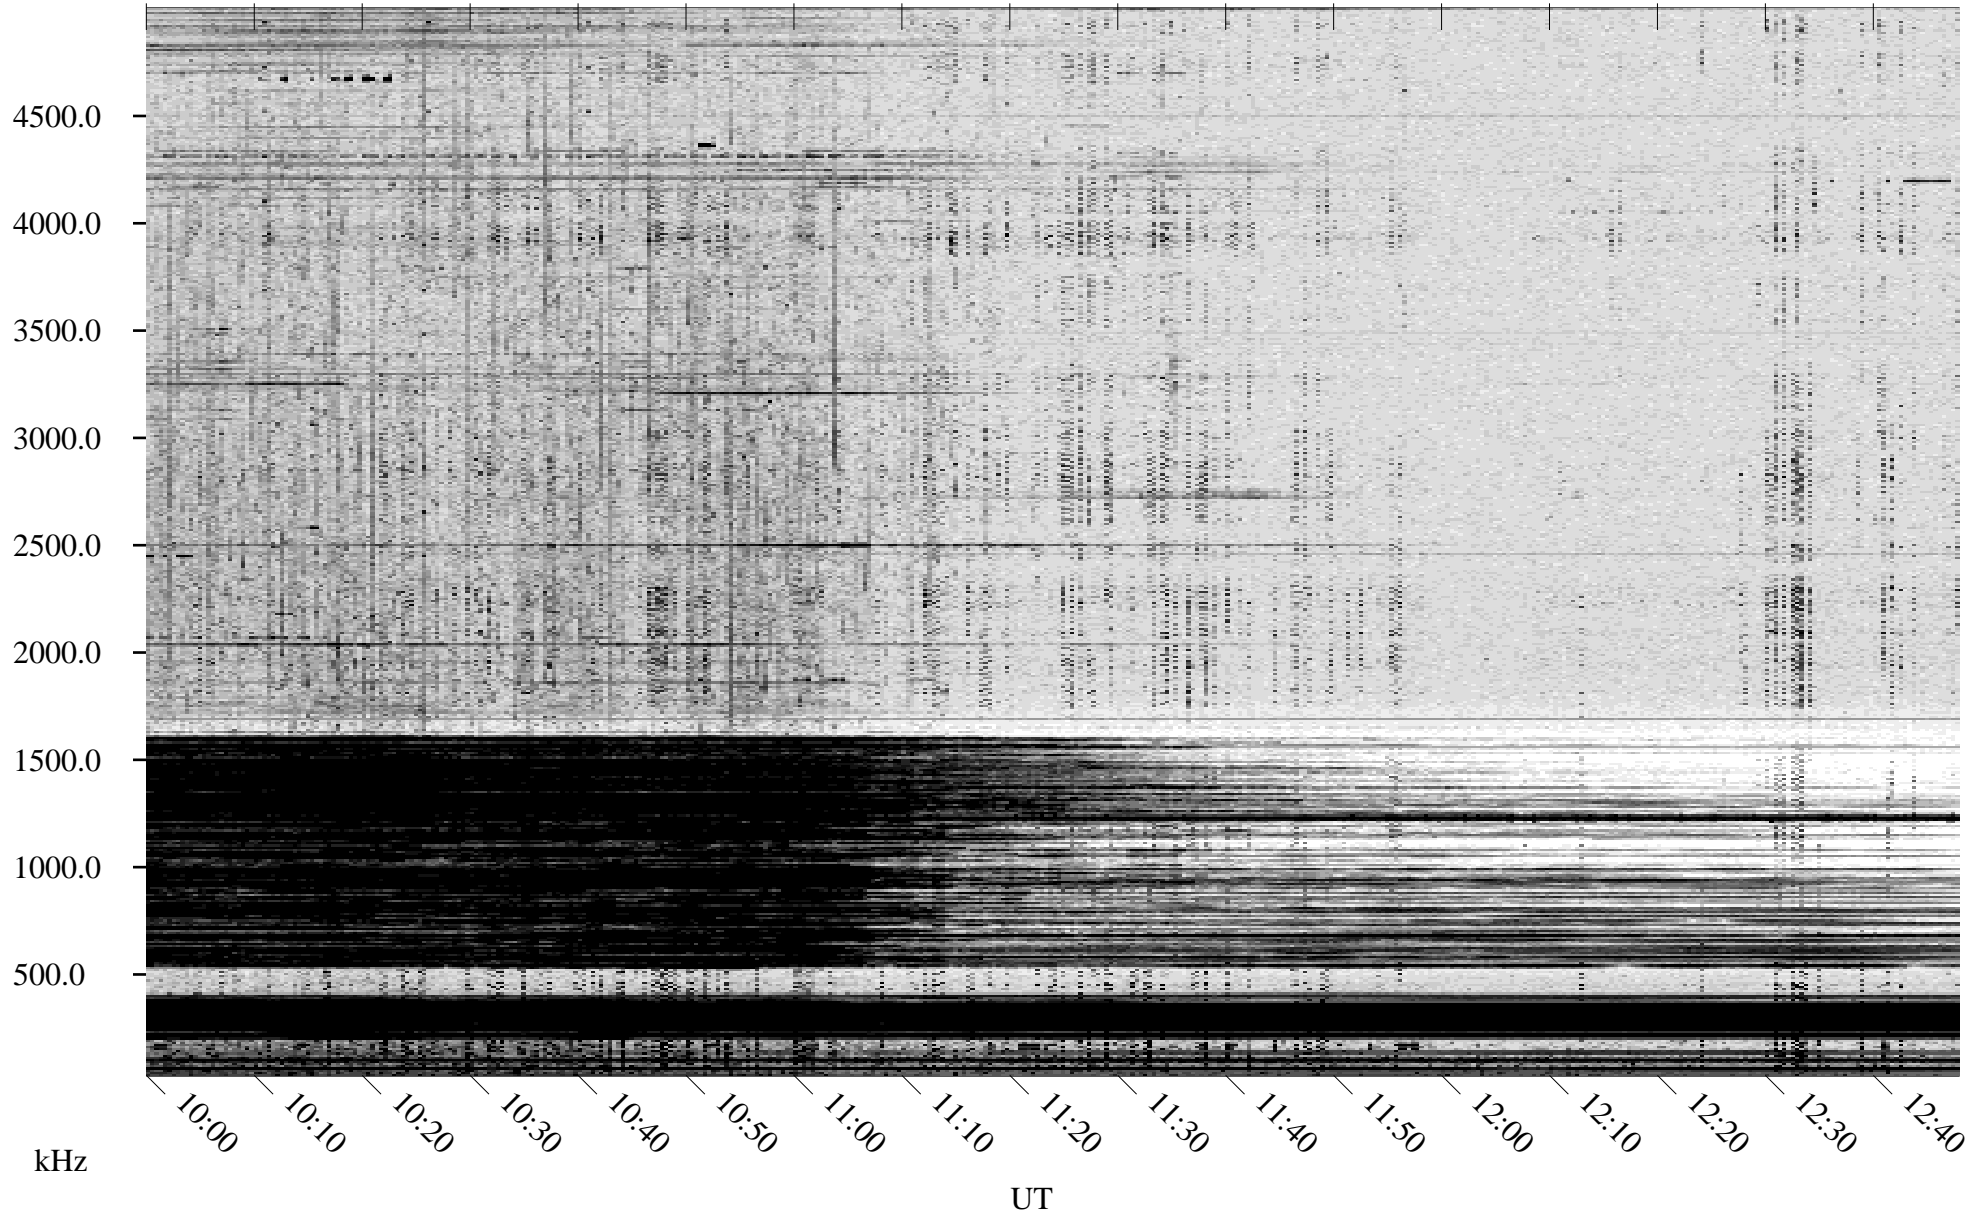

09/23/1996 Churchill, Manitoba

Linear Scale Black = 161 White = 15

ch96267l.r00m max_12

Page 1

09/23/1996 Churchill, Manitoba

Linear Scale Black = 161 White = 15

ch96267l.r00m max_12

Page 2

09/24/1996 Churchill, Manitoba

Linear Scale Black = 161 White = 15

ch96267l.r00m max_12

Page 3

09/24/1996 Churchill, Manitoba

Linear Scale Black = 161 White = 15

ch96267l.r00m max_12

Page 4

09/24/1996 Churchill, Manitoba

Linear Scale Black = 161 White = 15

ch96267l.r00m max_12

Page 5

09/24/1996 Churchill, Manitoba

Linear Scale Black = 161 White = 15

ch96267l.r00m max_12

Page 6

09/24/1996 Churchill, Manitoba

Linear Scale Black = 161 White = 15

ch96267l.r00m max_12

09/24/1996 Churchill, Manitoba

Linear Scale Black = 161 White = 15

ch96267l.r00m max_12