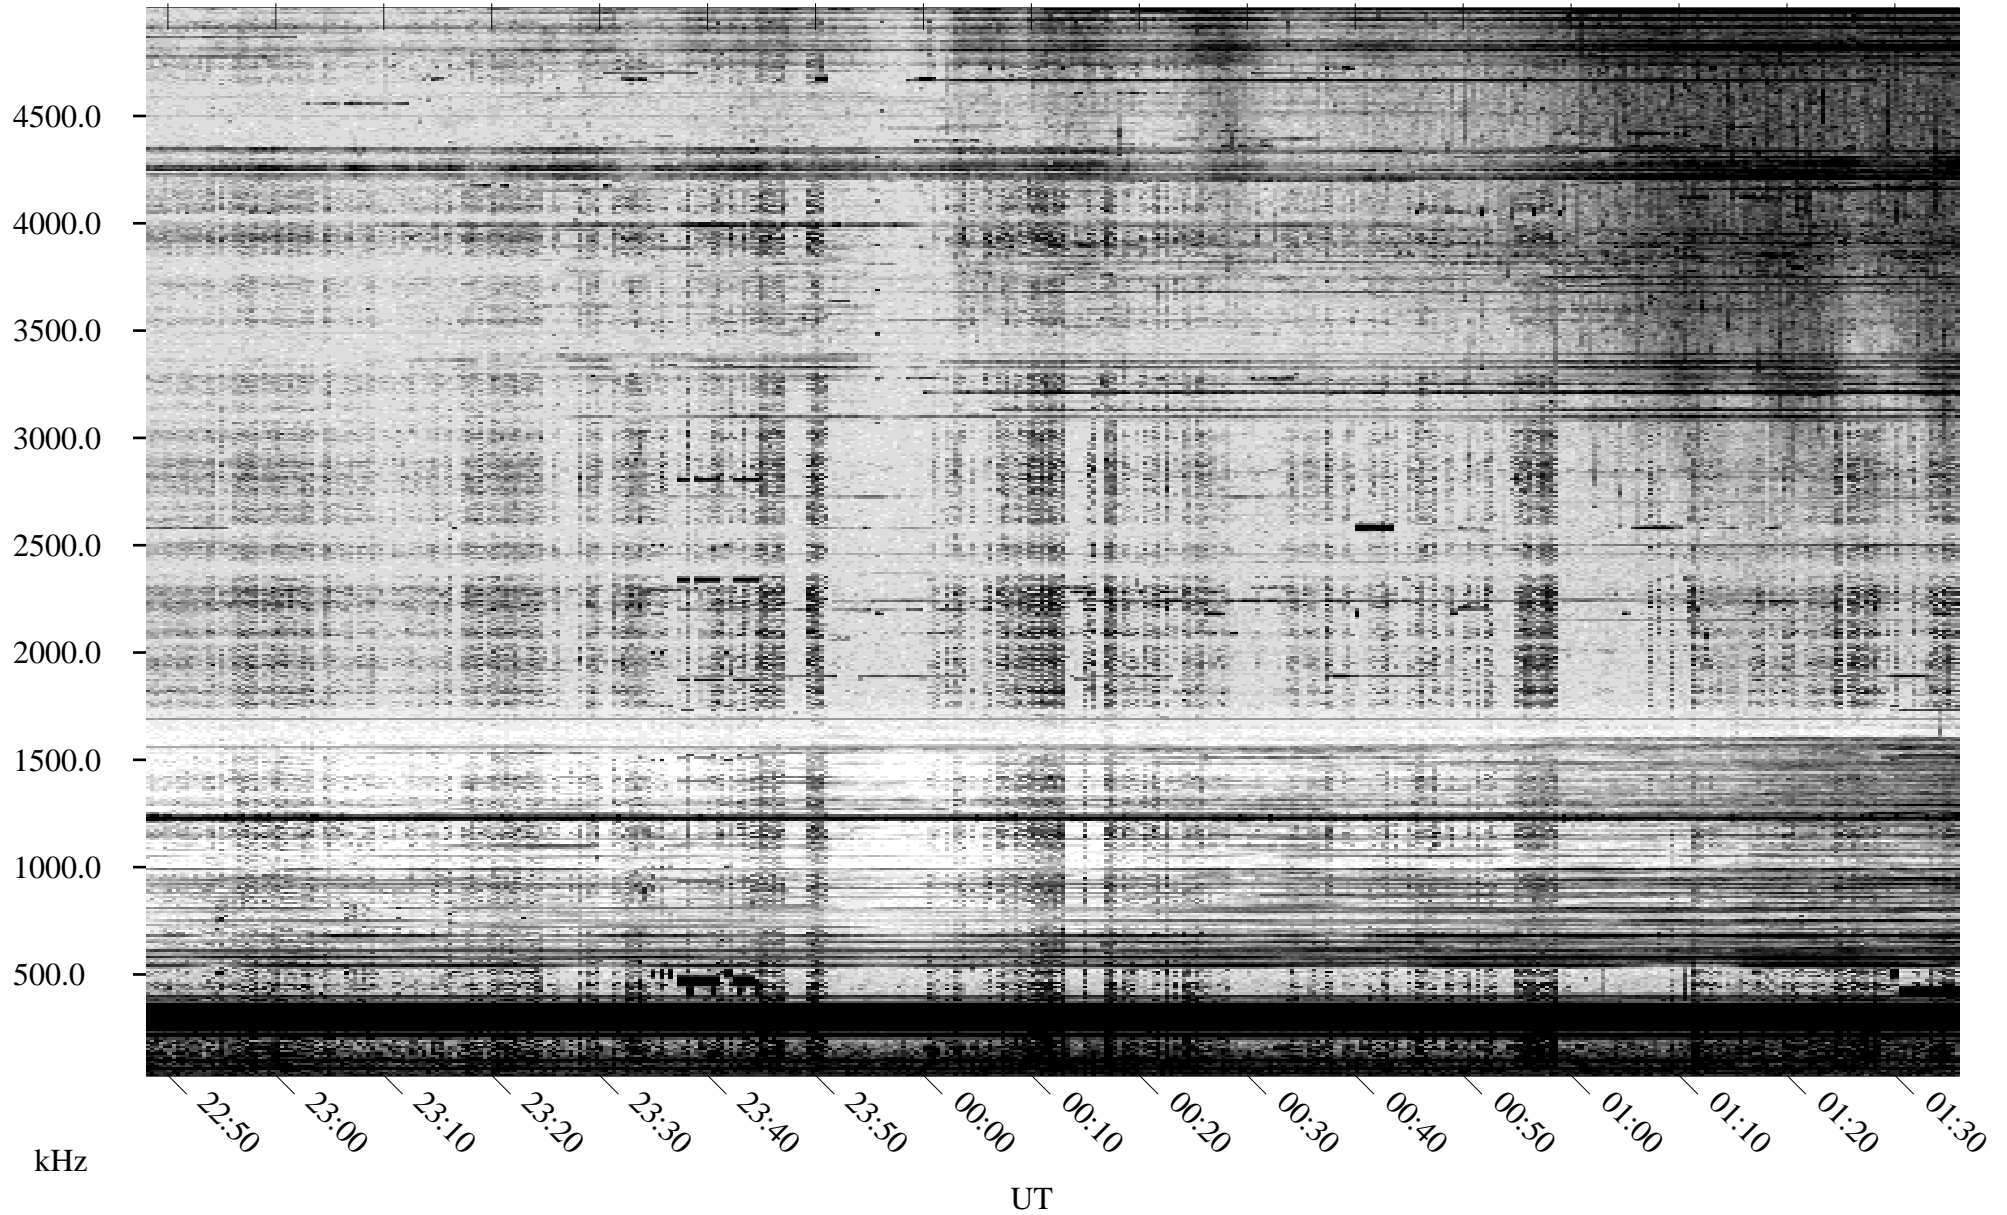

09/23/1996 Churchill, Manitoba

Linear Scale Black = 161 White = 15

ch96267l.r00m max_12

Page 1

09/23/1996 Churchill, Manitoba

Linear Scale Black = 161 White = 15

ch96267l.r00m max_12

Page 2

09/24/1996 Churchill, Manitoba

Linear Scale Black = 161 White = 15

ch96267l.r00m max_12

Page 3

09/24/1996 Churchill, Manitoba

Linear Scale Black = 161 White = 15

ch96267l.r00m max_12

Page 4

09/24/1996 Churchill, Manitoba

Linear Scale Black = 161 White = 15

ch96267l.r00m max_12

Page 5

09/24/1996 Churchill, Manitoba

Linear Scale Black = 161 White = 15

ch96267l.r00m max_12

Page 6

09/24/1996 Churchill, Manitoba

Linear Scale Black = 161 White = 15

ch96267l.r00m max_12

09/24/1996 Churchill, Manitoba

Linear Scale Black = 161 White = 15

ch96267l.r00m max_12