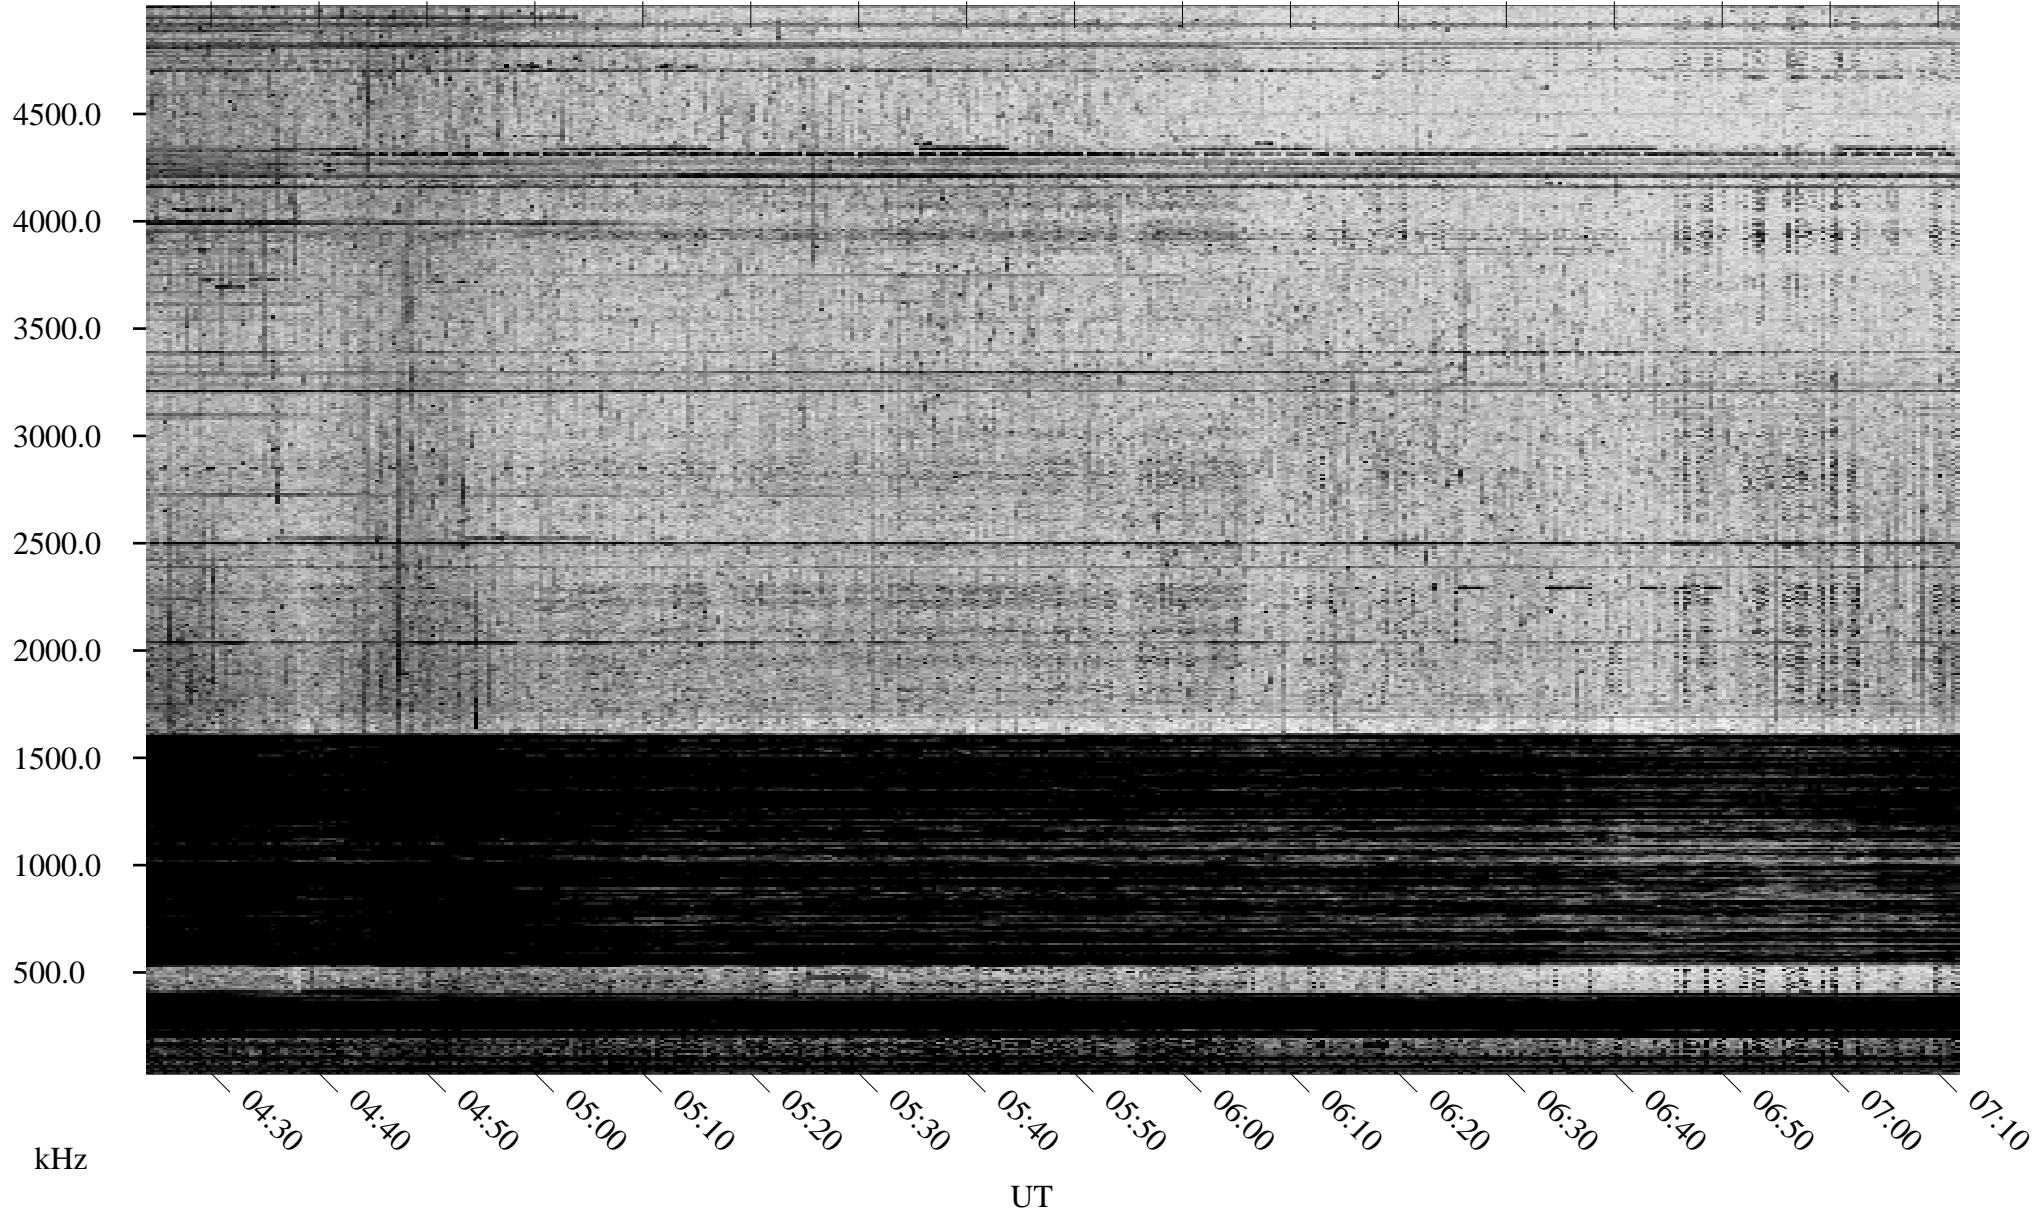

09/23/1996 Churchill, Manitoba

Linear Scale Black = 161 White = 15

ch96267l.r00m max_12

Page 1

09/23/1996 Churchill, Manitoba

Linear Scale Black = 161 White = 15

ch96267l.r00m max_12

Page 2

09/24/1996 Churchill, Manitoba

Linear Scale Black = 161 White = 15

ch96267l.r00m max_12

Page 3

09/24/1996 Churchill, Manitoba

Linear Scale Black = 161 White = 15

ch96267l.r00m max_12

Page 4

09/24/1996 Churchill, Manitoba

Linear Scale Black = 161 White = 15

ch96267l.r00m max_12

Page 5

09/24/1996 Churchill, Manitoba

Linear Scale Black = 161 White = 15

ch96267l.r00m max_12

Page 6

09/24/1996 Churchill, Manitoba

Linear Scale Black = 161 White = 15

ch96267l.r00m max_12

09/24/1996 Churchill, Manitoba

Linear Scale Black = 161 White = 15

ch96267l.r00m max_12