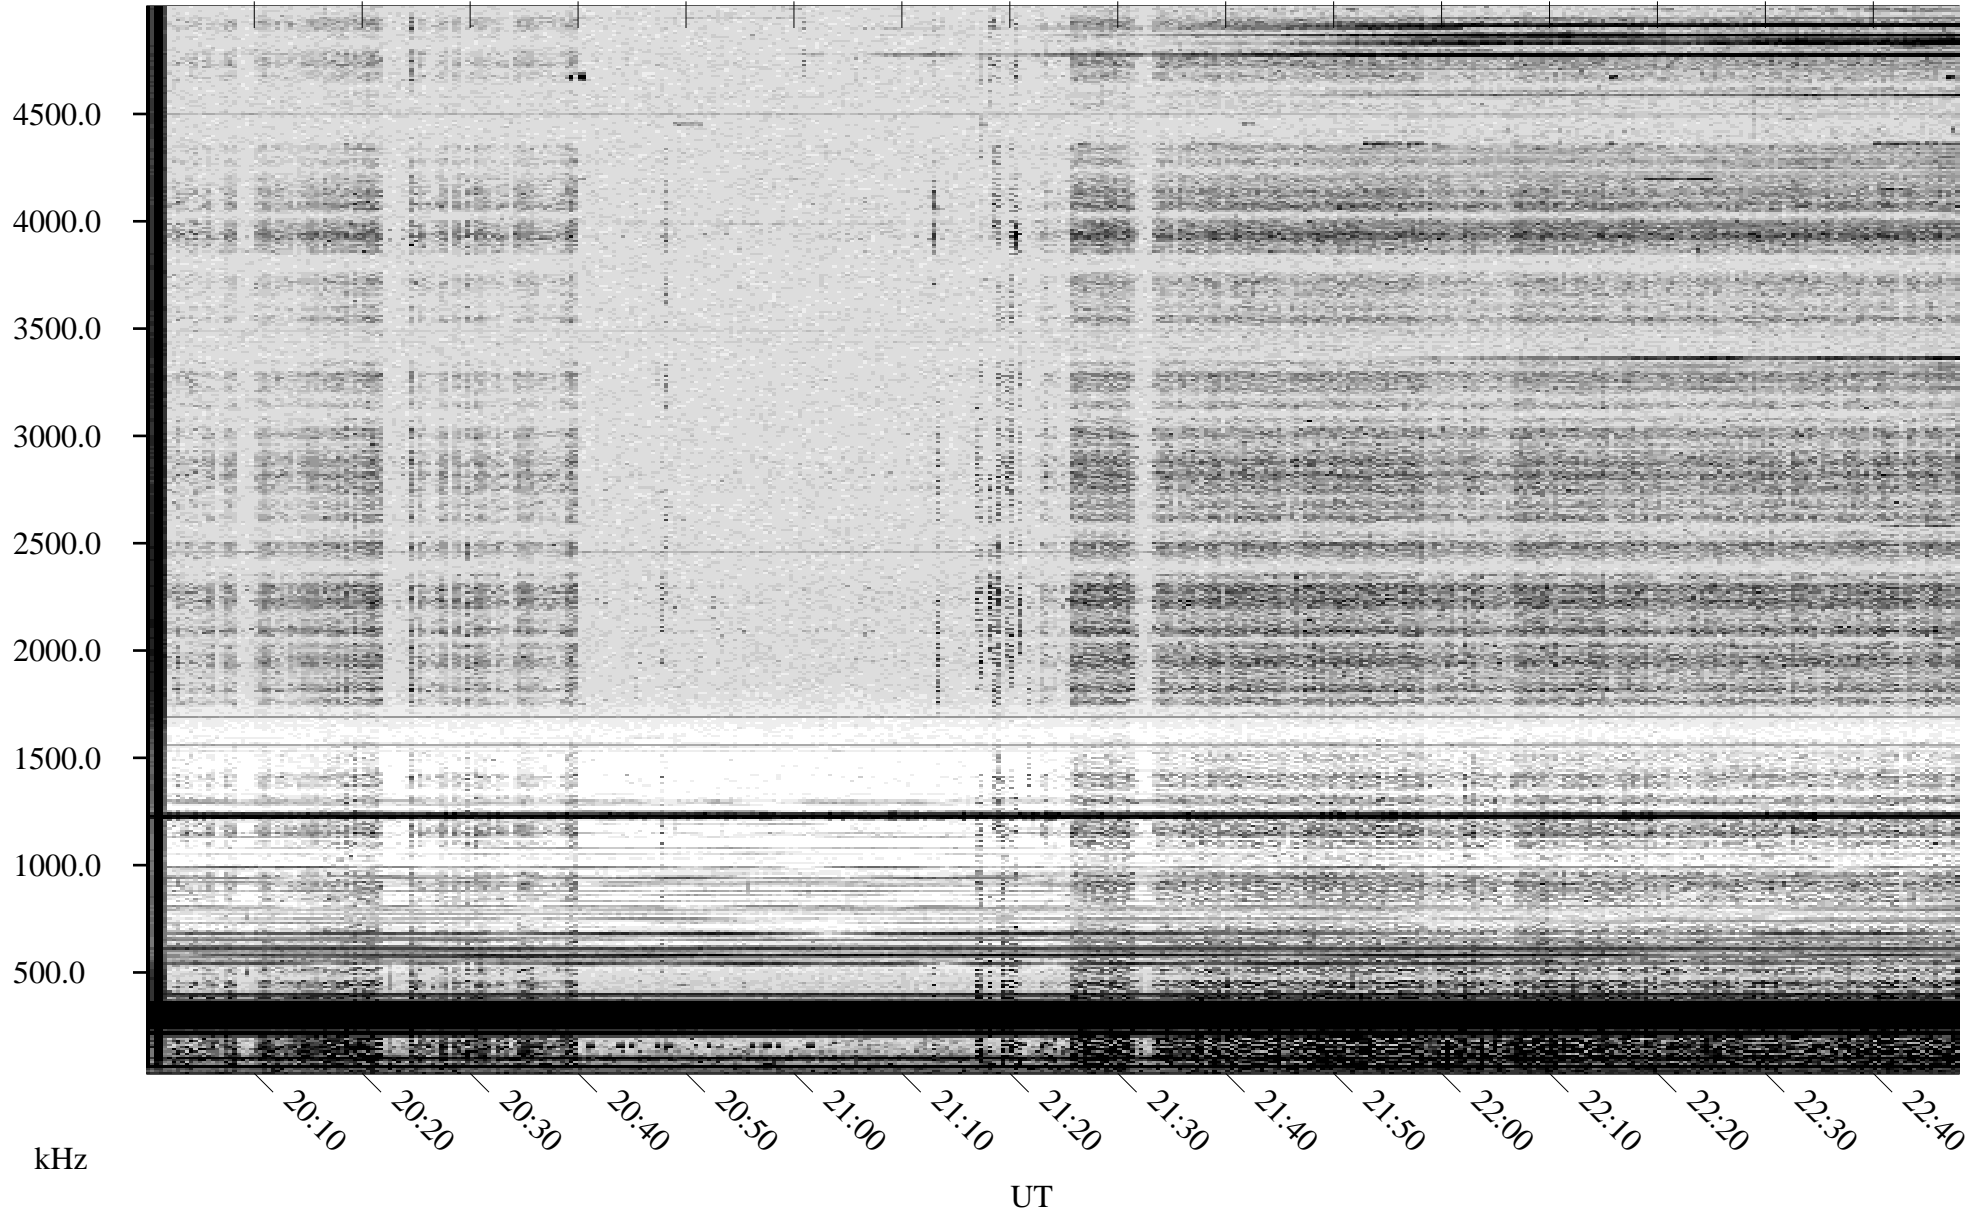

09/24/1996 Churchill, Manitoba

Linear Scale Black = 161 White = 15

ch96268l.r00m max_12

Page 1

09/24/1996 Churchill, Manitoba

Linear Scale Black = 161 White = 15

ch96268l.r00m max_12

Page 2

09/25/1996 Churchill, Manitoba

Linear Scale Black = 161 White = 15

ch96268l.r00m max_12