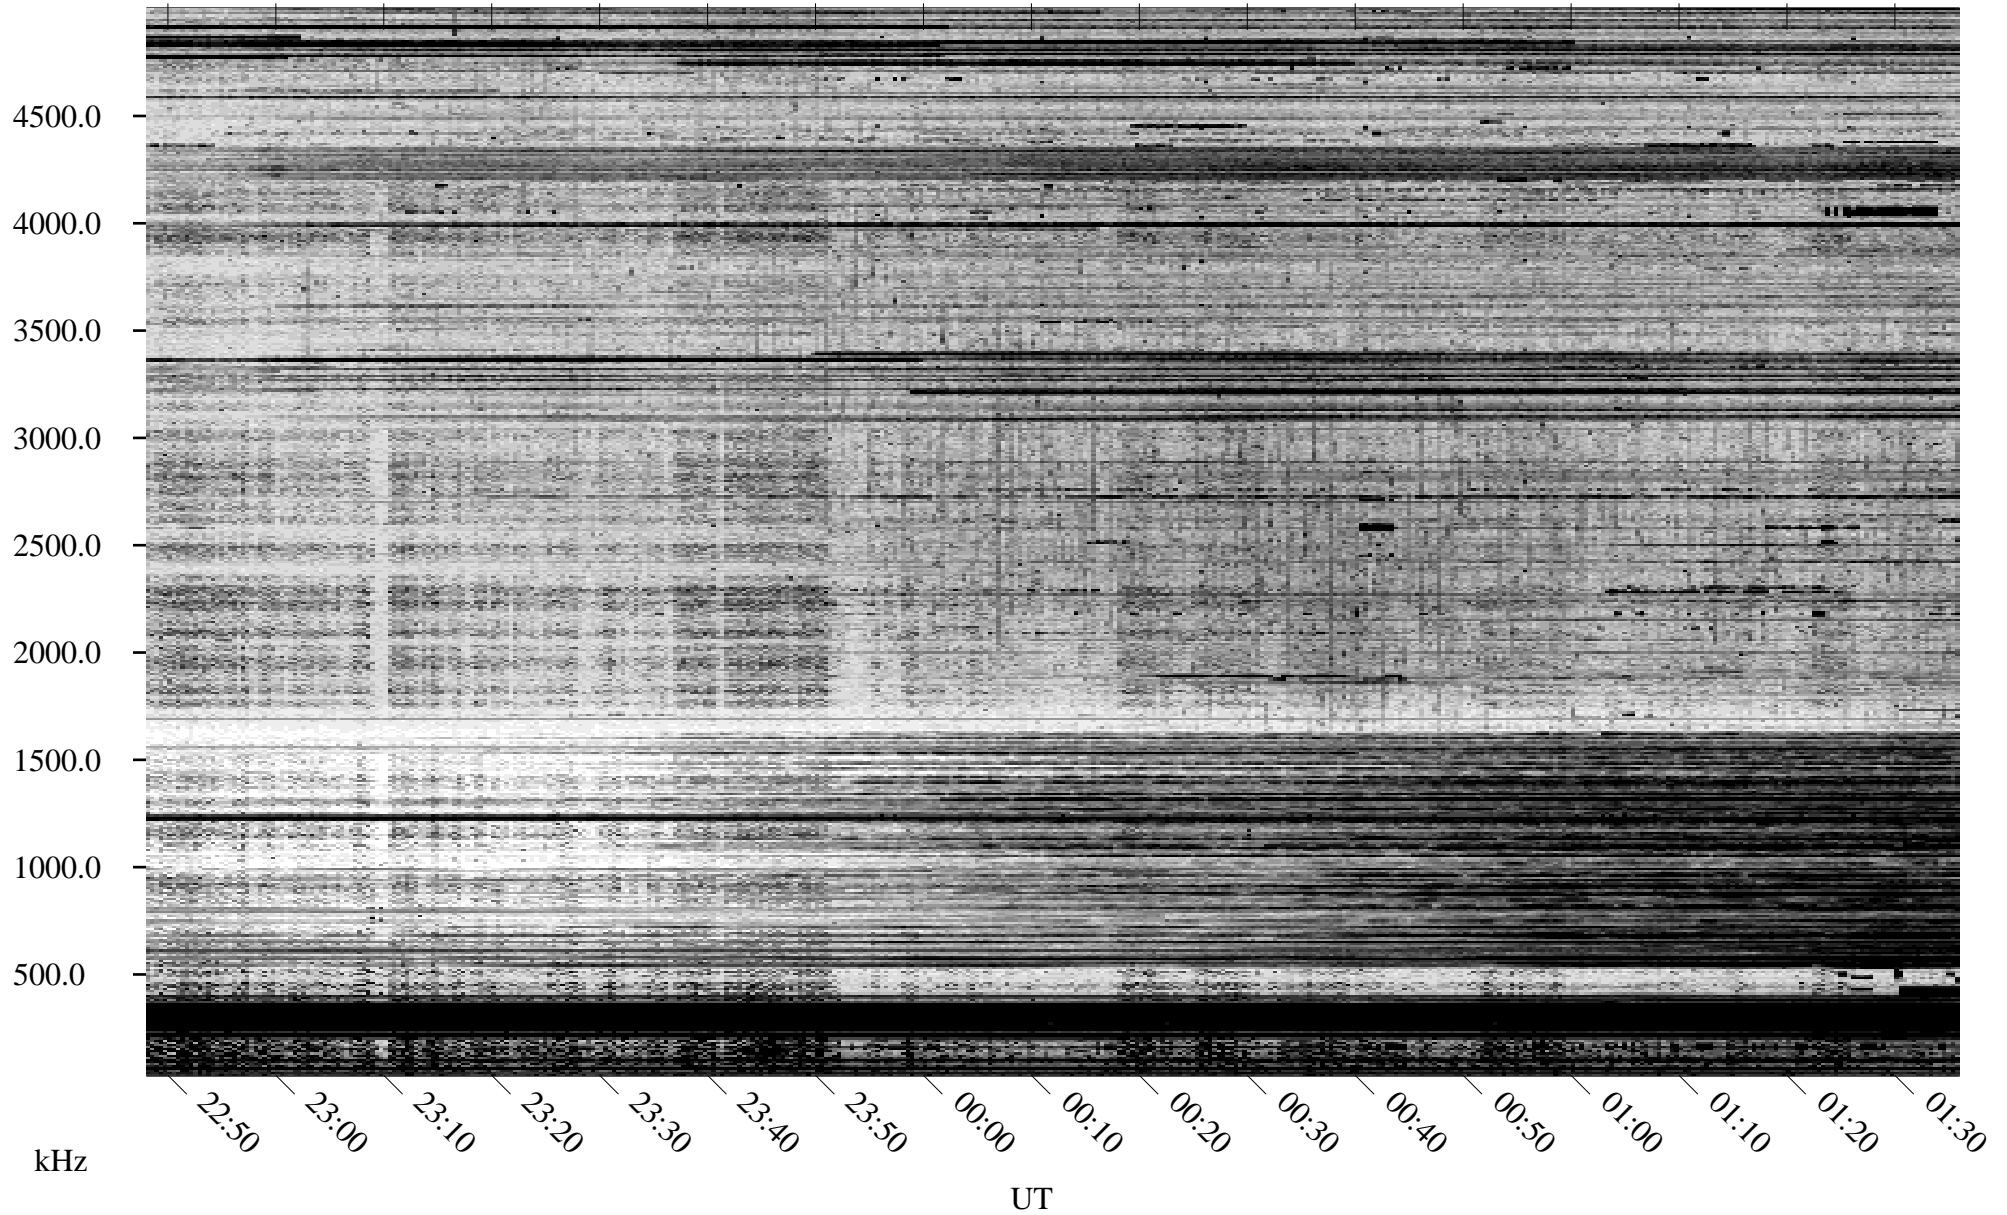

09/24/1996 Churchill, Manitoba

Linear Scale Black = 161 White = 15

ch96268l.r00m max_12

Page 1

09/24/1996 Churchill, Manitoba

Linear Scale Black = 161 White = 15

ch96268l.r00m max_12

Page 2

09/25/1996 Churchill, Manitoba

Linear Scale Black = 161 White = 15

ch96268l.r00m max_12