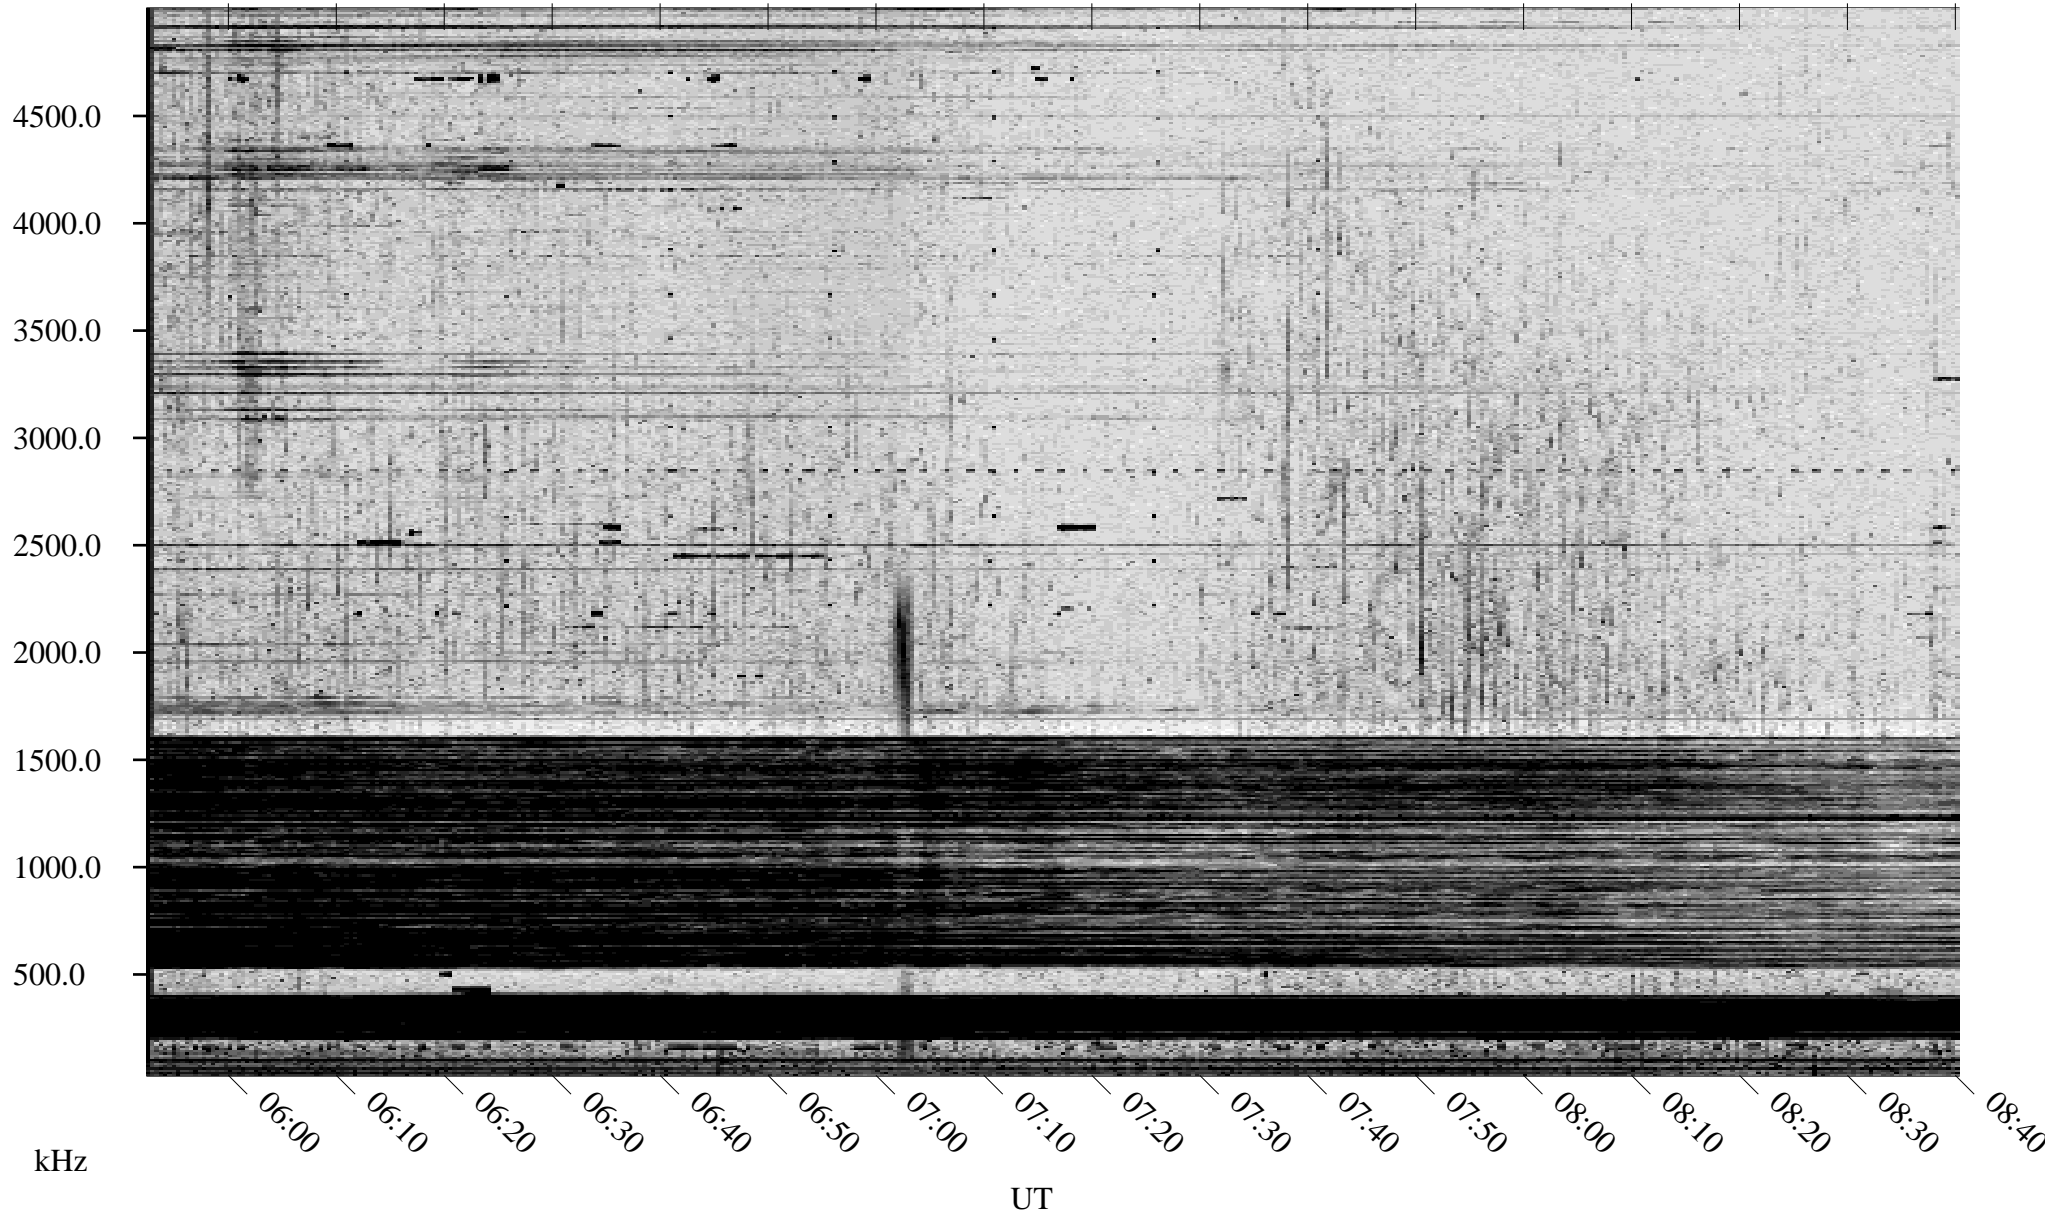

# 09/25/1996 Churchill, Manitoba

Linear Scale Black = 161 White = 15

ch96269l.r01m max\_12

Page 1

# 09/25/1996 Churchill, Manitoba

Linear Scale    Black = 161    White = 15

ch96269l.r01m max\_12

Page 2

# 09/25/1996 Churchill, Manitoba

Linear Scale    Black = 161    White = 15

ch96269l.r01m max\_12

Page 3

# 09/25/1996 Churchill, Manitoba

Linear Scale Black = 161 White = 15

ch96269l.r01m max\_12

Page 4