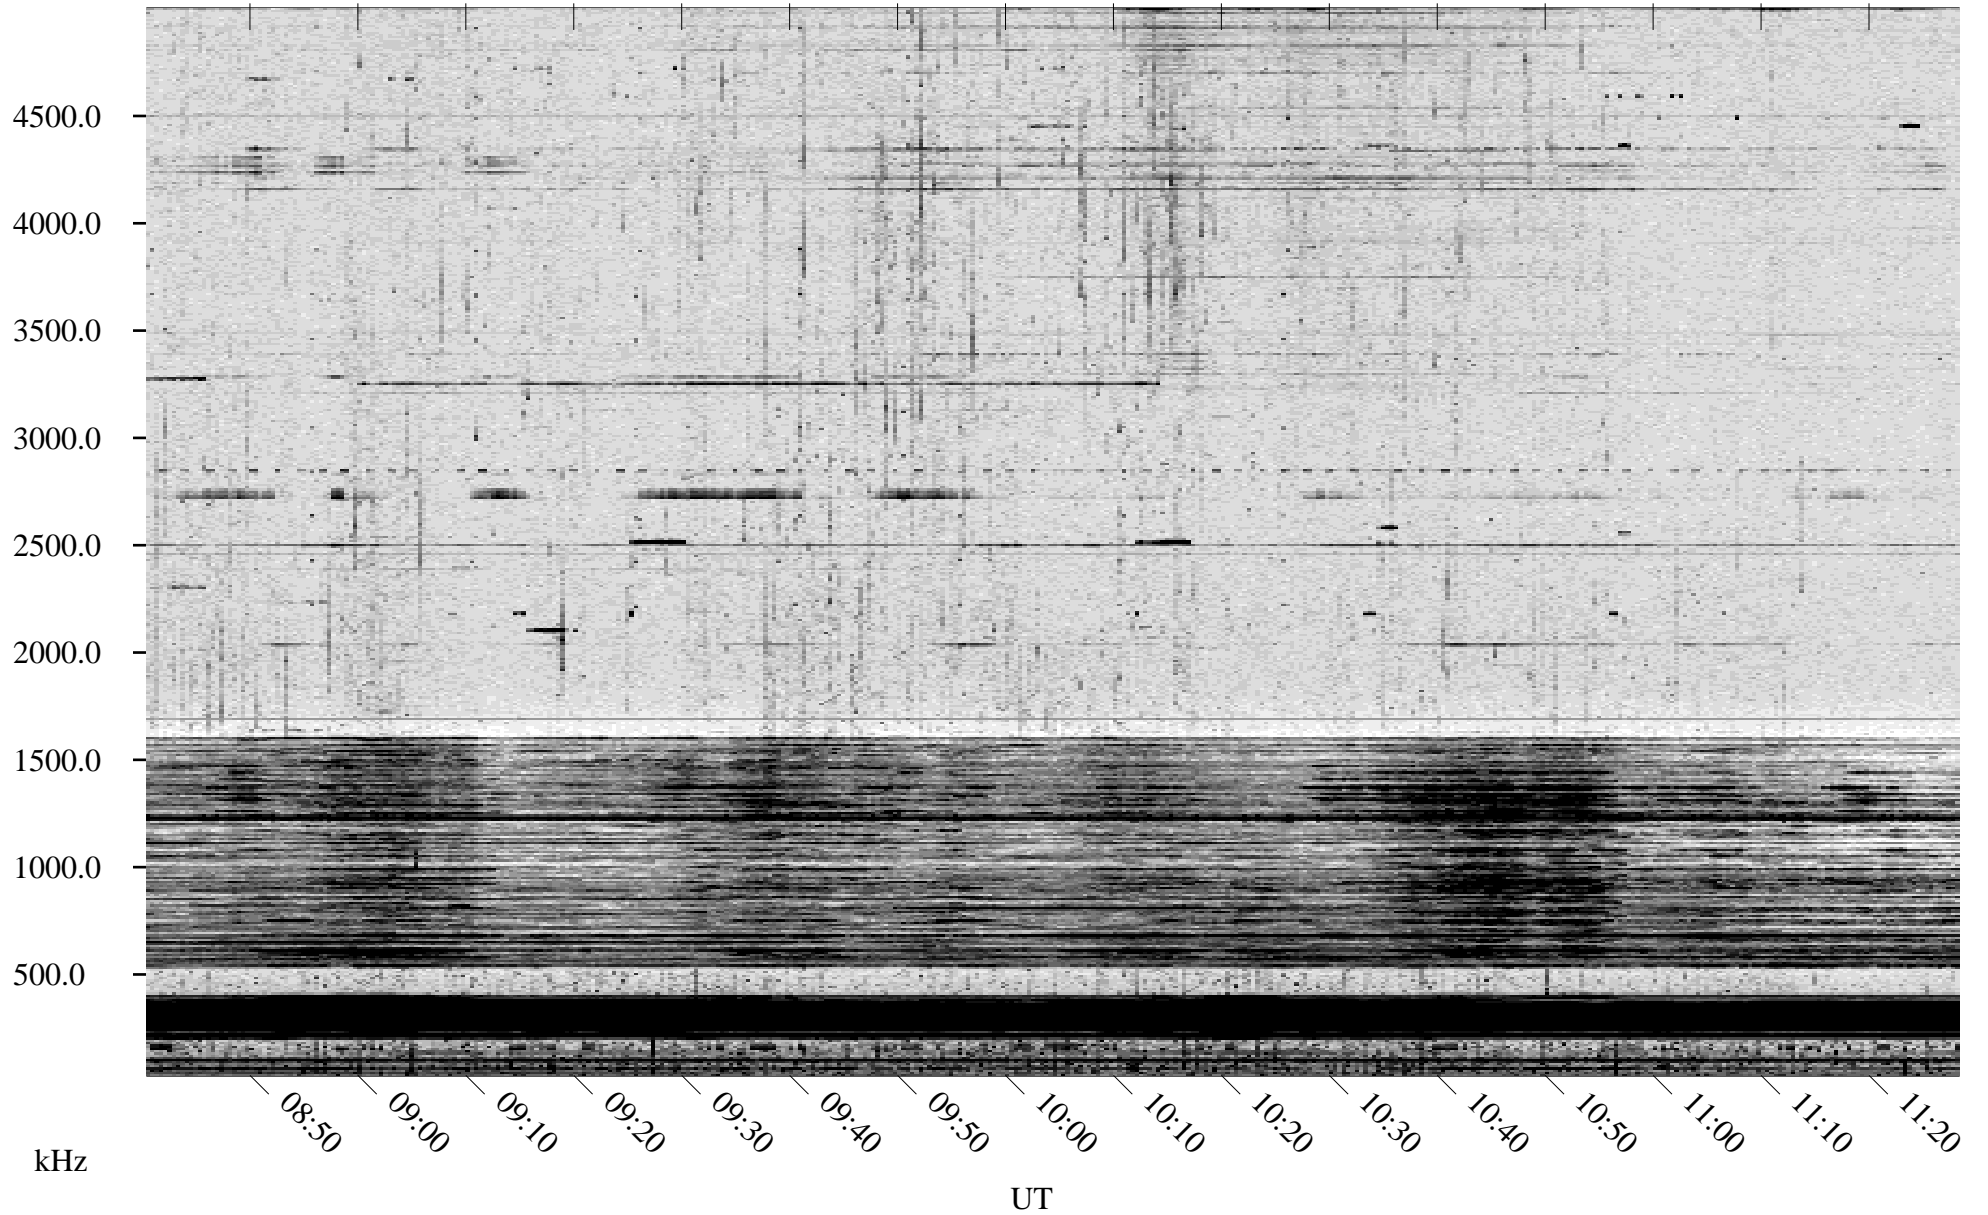

# 09/25/1996 Churchill, Manitoba

Linear Scale Black = 161 White = 15

ch96269l.r01m max\_12

Page 1

# 09/25/1996 Churchill, Manitoba

Linear Scale    Black = 161    White = 15

ch96269l.r01m max\_12

Page 2

# 09/25/1996 Churchill, Manitoba

Linear Scale    Black = 161    White = 15

ch96269l.r01m max\_12

Page 3

# 09/25/1996 Churchill, Manitoba

Linear Scale Black = 161 White = 15

ch96269l.r01m max\_12

Page 4