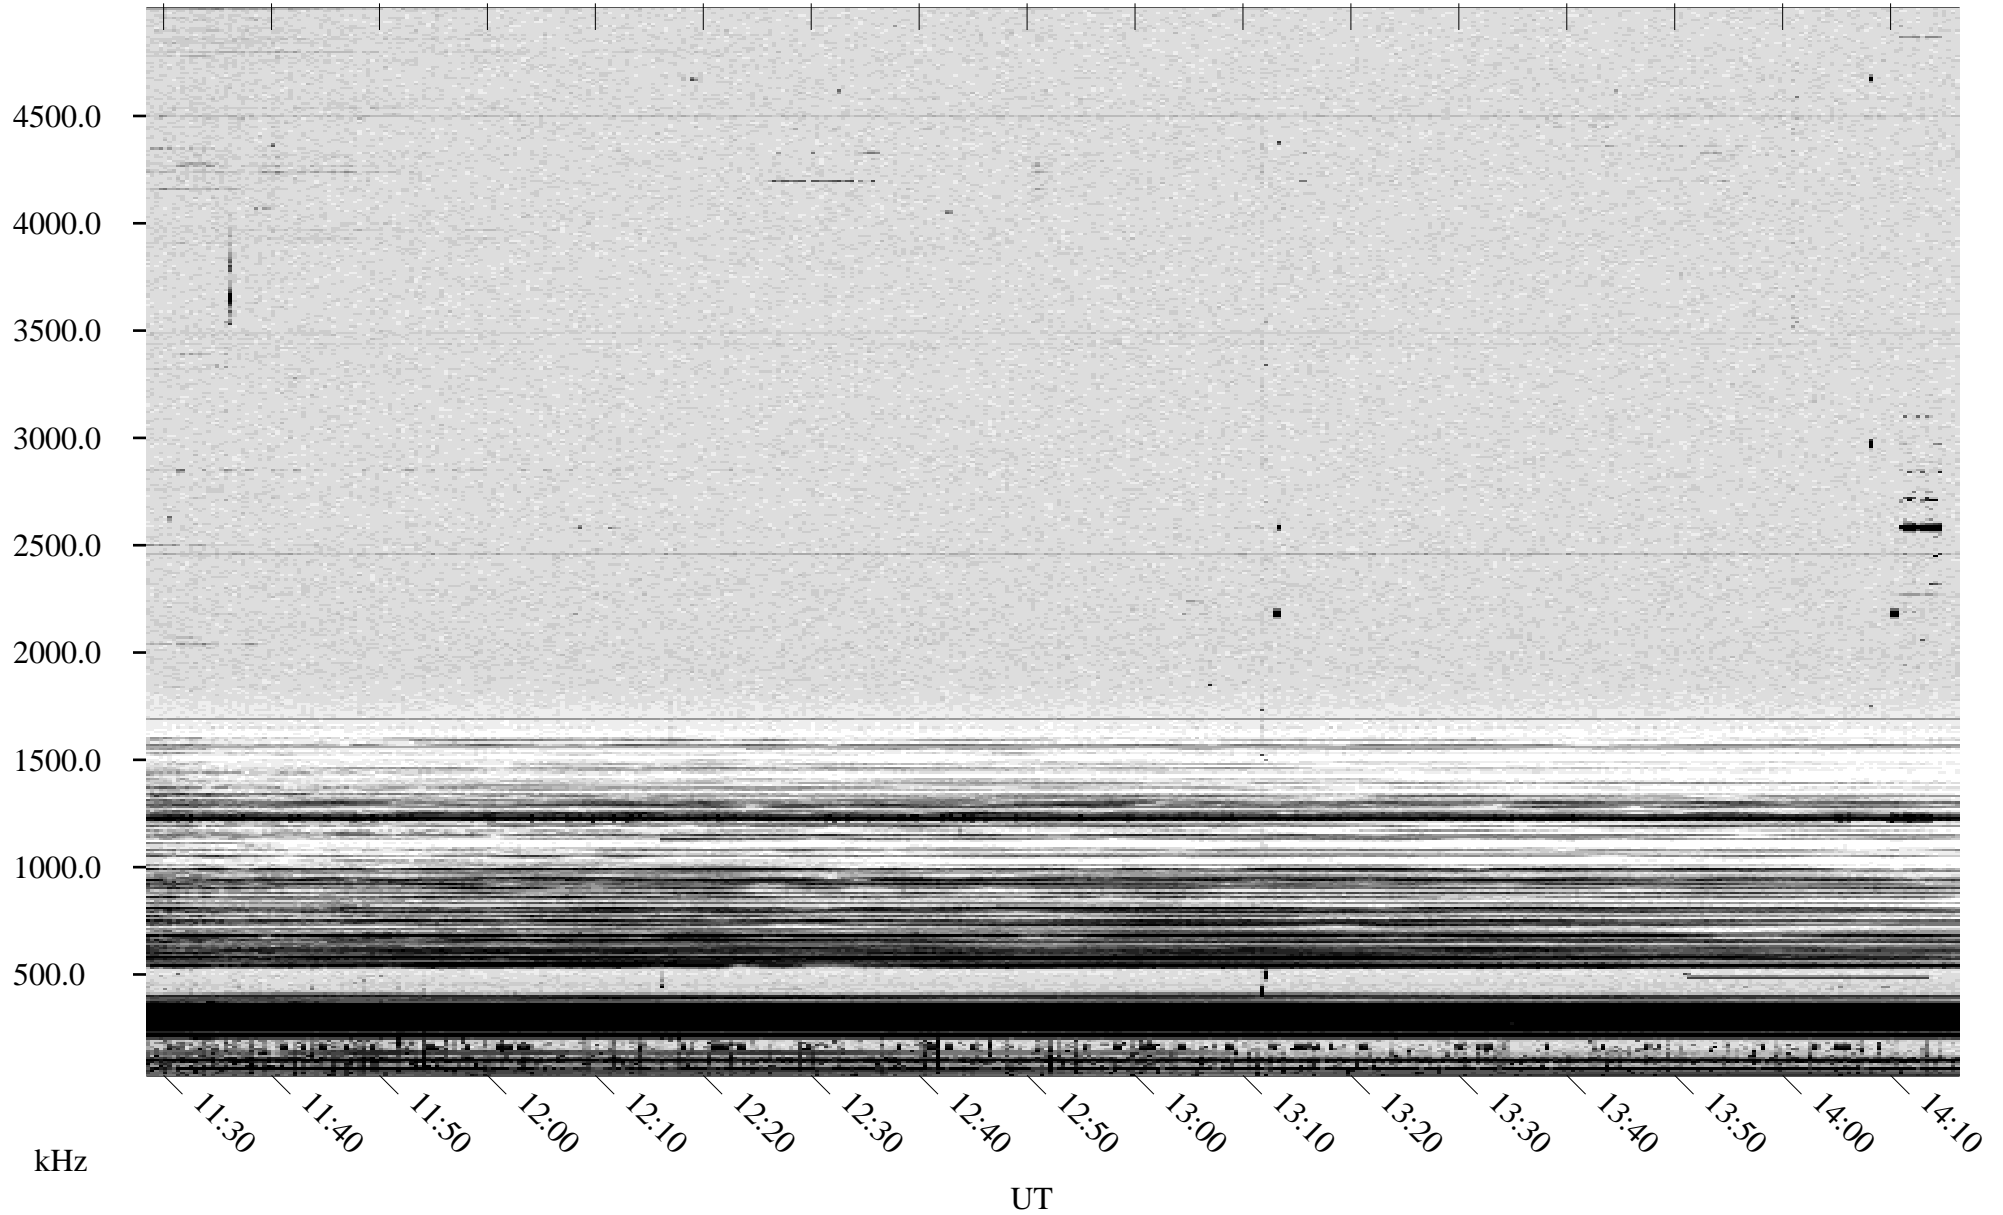

# 09/25/1996 Churchill, Manitoba

Linear Scale Black = 161 White = 15

ch96269l.r01m max\_12

Page 1

# 09/25/1996 Churchill, Manitoba

Linear Scale    Black = 161    White = 15

ch96269l.r01m max\_12

Page 2

# 09/25/1996 Churchill, Manitoba

Linear Scale    Black = 161    White = 15

ch96269l.r01m max\_12

Page 3

# 09/25/1996 Churchill, Manitoba

Linear Scale Black = 161 White = 15

ch96269l.r01m max\_12

Page 4