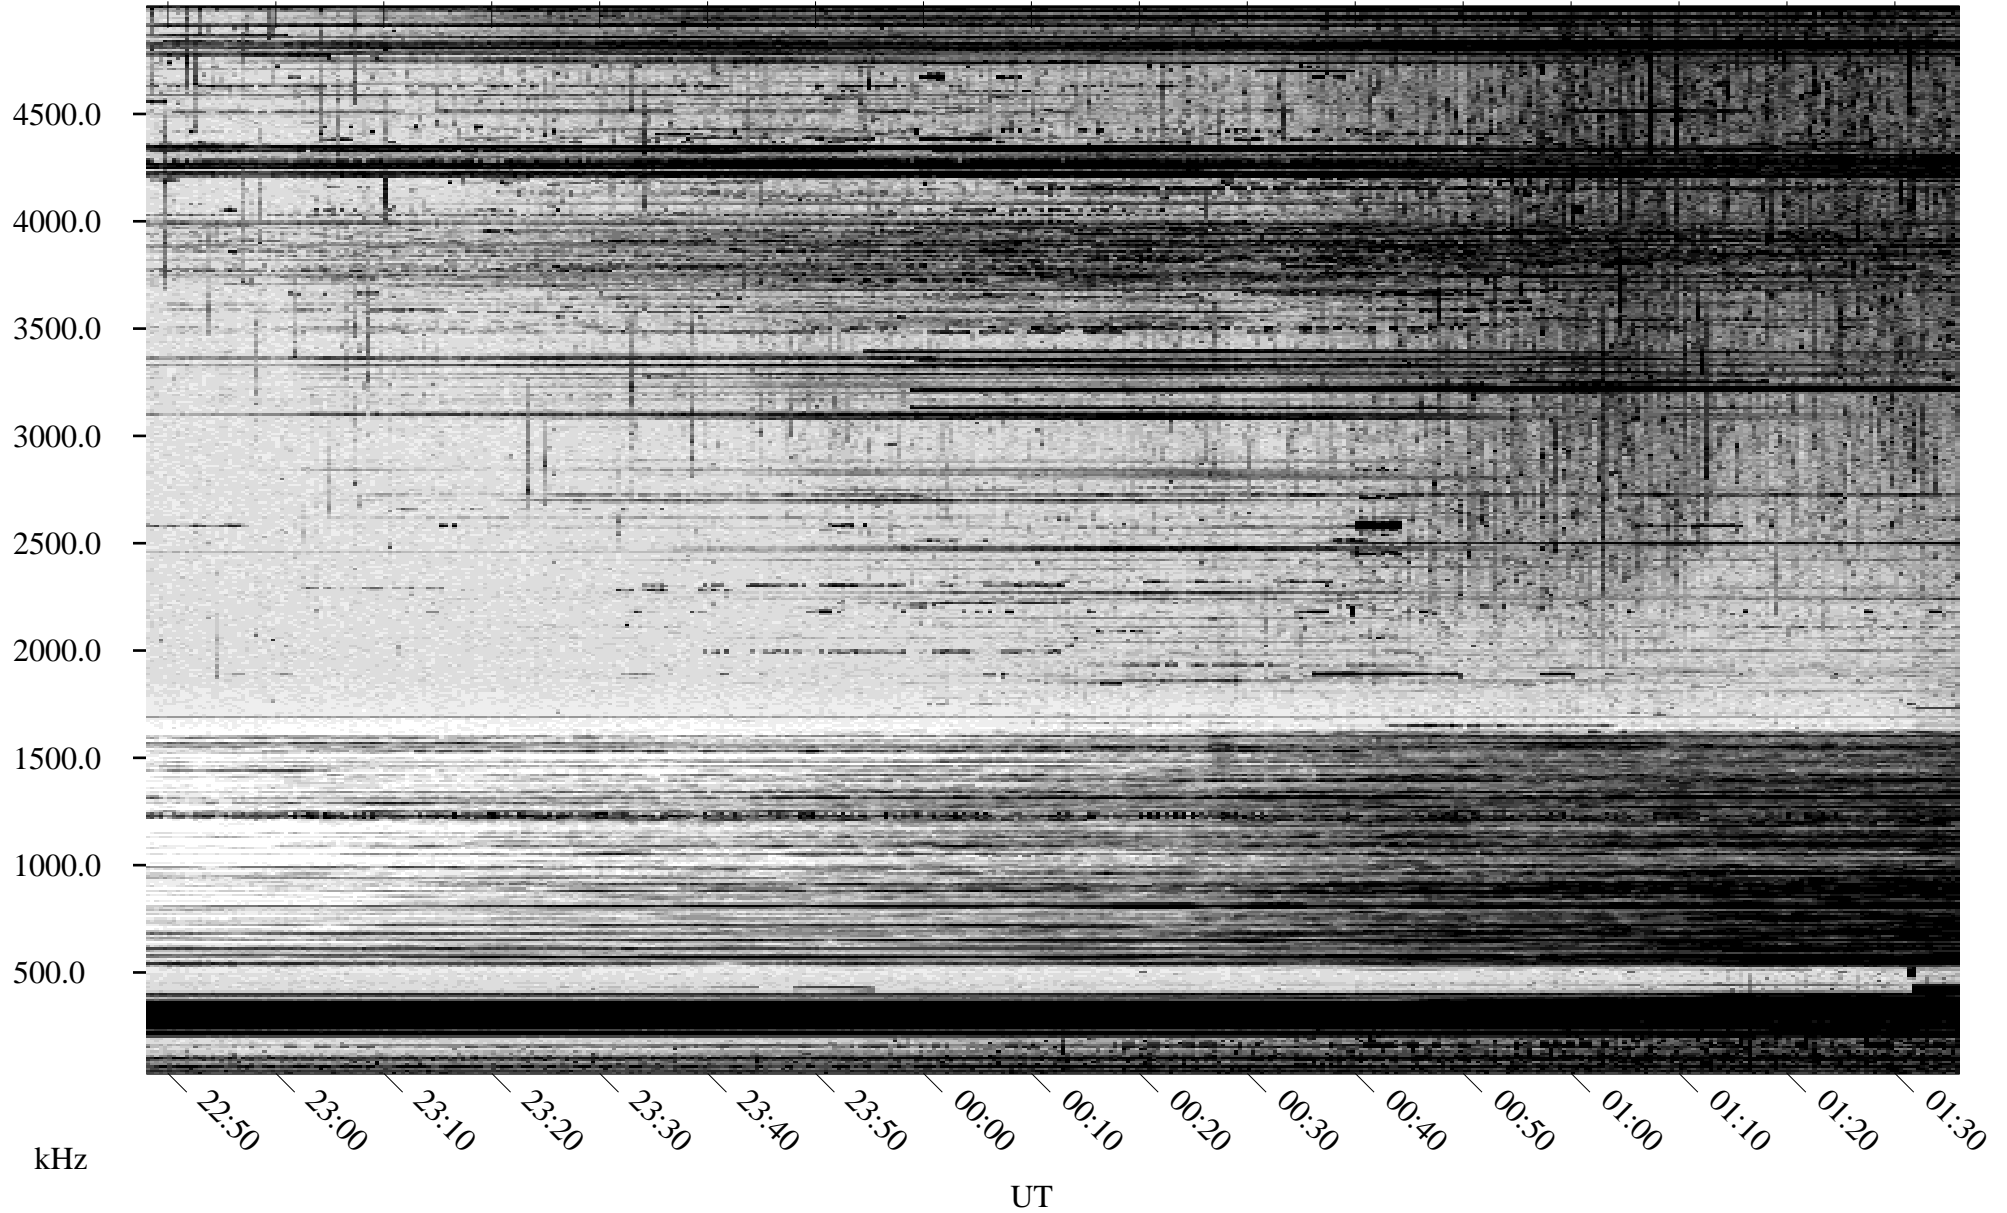

09/25/1996 Churchill, Manitoba

Linear Scale Black = 161 White = 15

ch96269l.r02m max_12

Page 1

09/25/1996 Churchill, Manitoba

Linear Scale Black = 161 White = 15

ch96269l.r02m max_12

Page 2

09/26/1996 Churchill, Manitoba

Linear Scale Black = 161 White = 15

ch96269l.r02m max_12

Page 3

09/26/1996 Churchill, Manitoba

Linear Scale Black = 161 White = 15

ch96269l.r02m max_12

Page 4

09/26/1996 Churchill, Manitoba

Linear Scale Black = 161 White = 15

ch96269l.r02m max_12

Page 5

09/26/1996 Churchill, Manitoba

Linear Scale Black = 161 White = 15

ch96269l.r02m max_12

Page 6

09/26/1996 Churchill, Manitoba

Linear Scale Black = 161 White = 15

ch96269l.r02m max_12

Page 7

09/26/1996 Churchill, Manitoba

Linear Scale Black = 161 White = 15

ch96269l.r02m max_12

Page 8