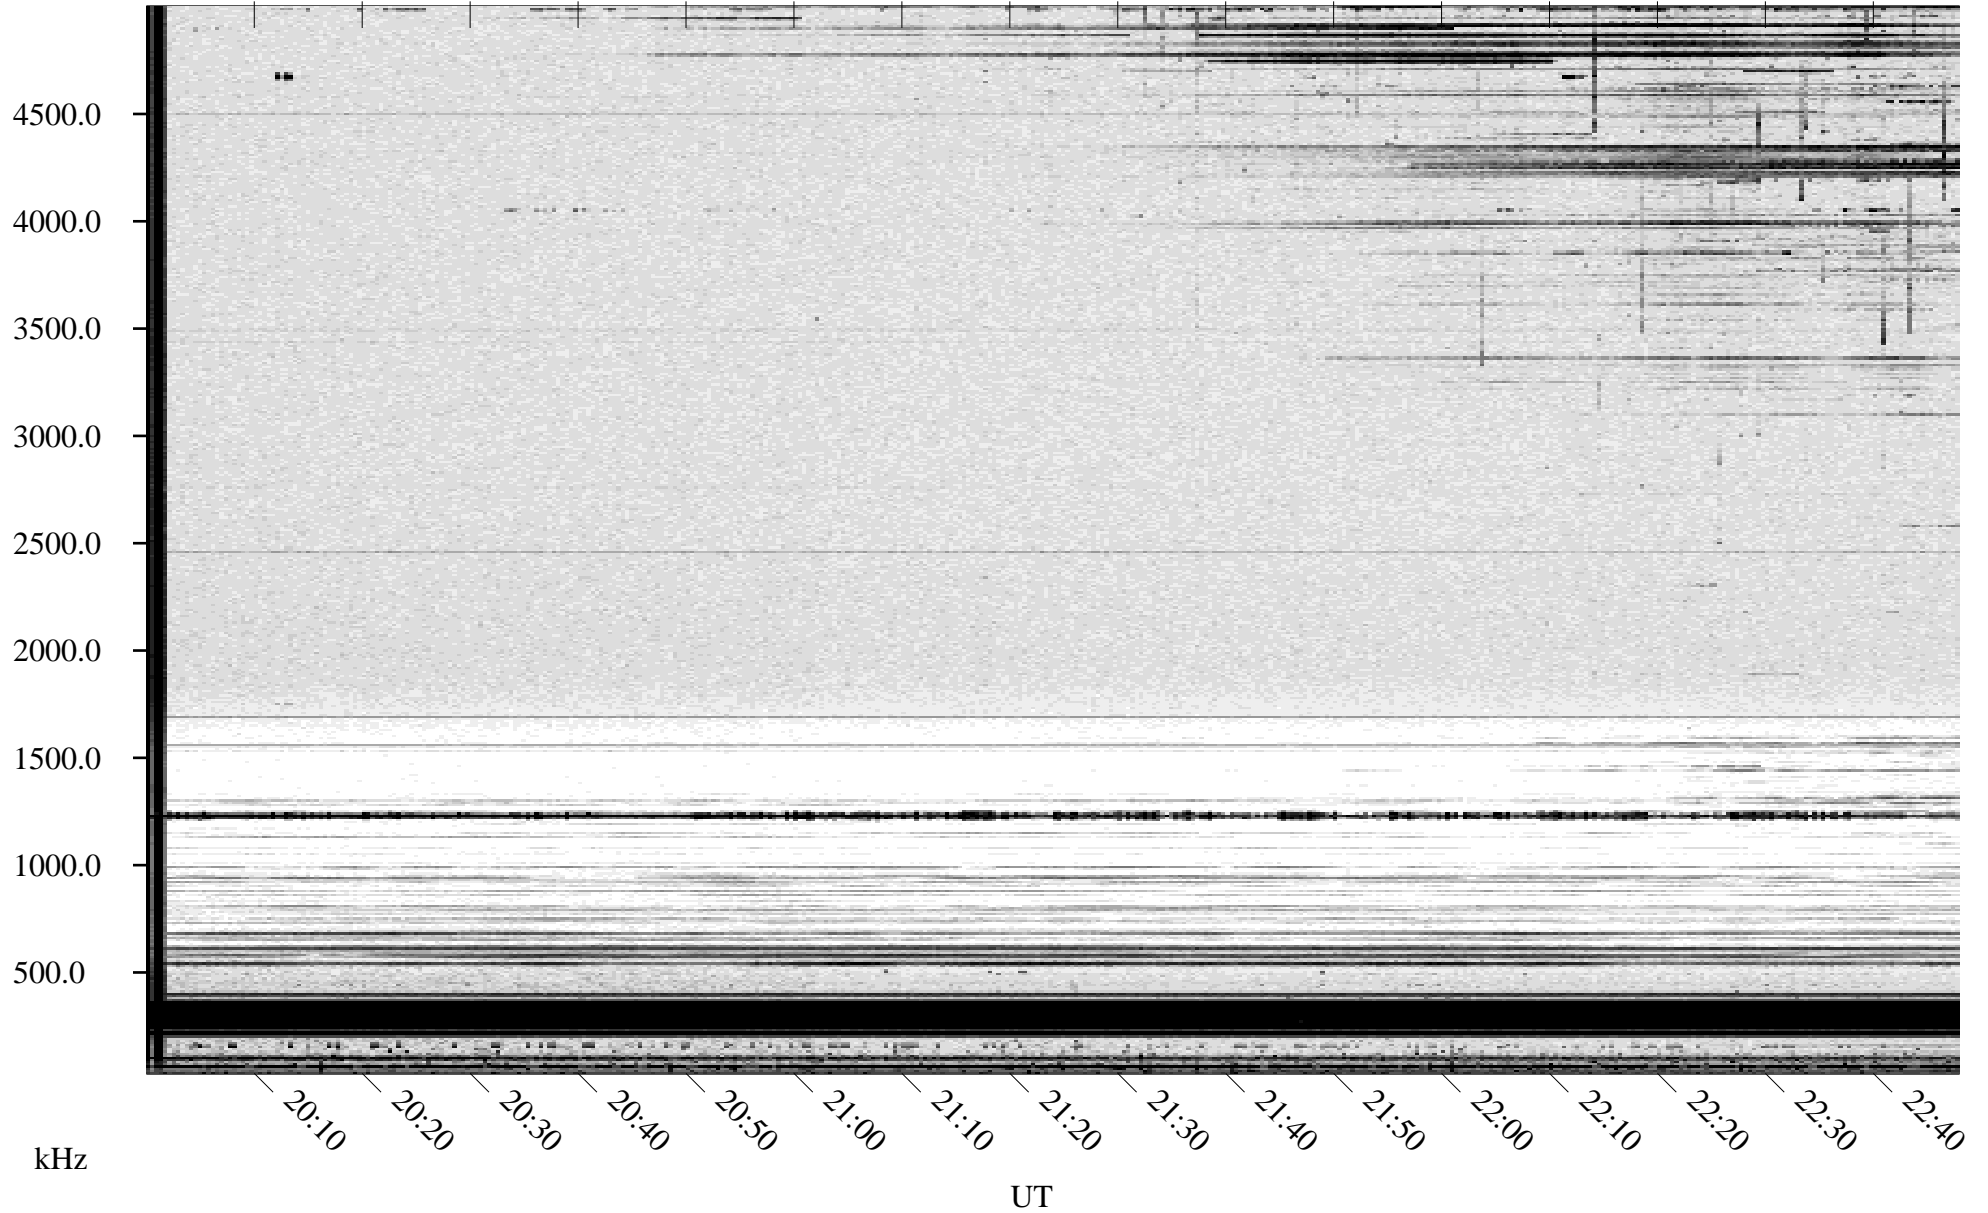

09/25/1996 Churchill, Manitoba

Linear Scale Black = 161 White = 15

ch96269l.r02m max_12

Page 1

09/25/1996 Churchill, Manitoba

Linear Scale Black = 161 White = 15

ch96269l.r02m max_12

Page 2

09/26/1996 Churchill, Manitoba

Linear Scale Black = 161 White = 15

ch96269l.r02m max_12

Page 3

09/26/1996 Churchill, Manitoba

Linear Scale Black = 161 White = 15

ch96269l.r02m max_12

Page 4

09/26/1996 Churchill, Manitoba

Linear Scale Black = 161 White = 15

ch96269l.r02m max_12

Page 5

09/26/1996 Churchill, Manitoba

Linear Scale Black = 161 White = 15

ch96269l.r02m max_12

Page 6

09/26/1996 Churchill, Manitoba

Linear Scale Black = 161 White = 15

ch96269l.r02m max_12

Page 7

09/26/1996 Churchill, Manitoba

Linear Scale Black = 161 White = 15

ch96269l.r02m max_12

Page 8