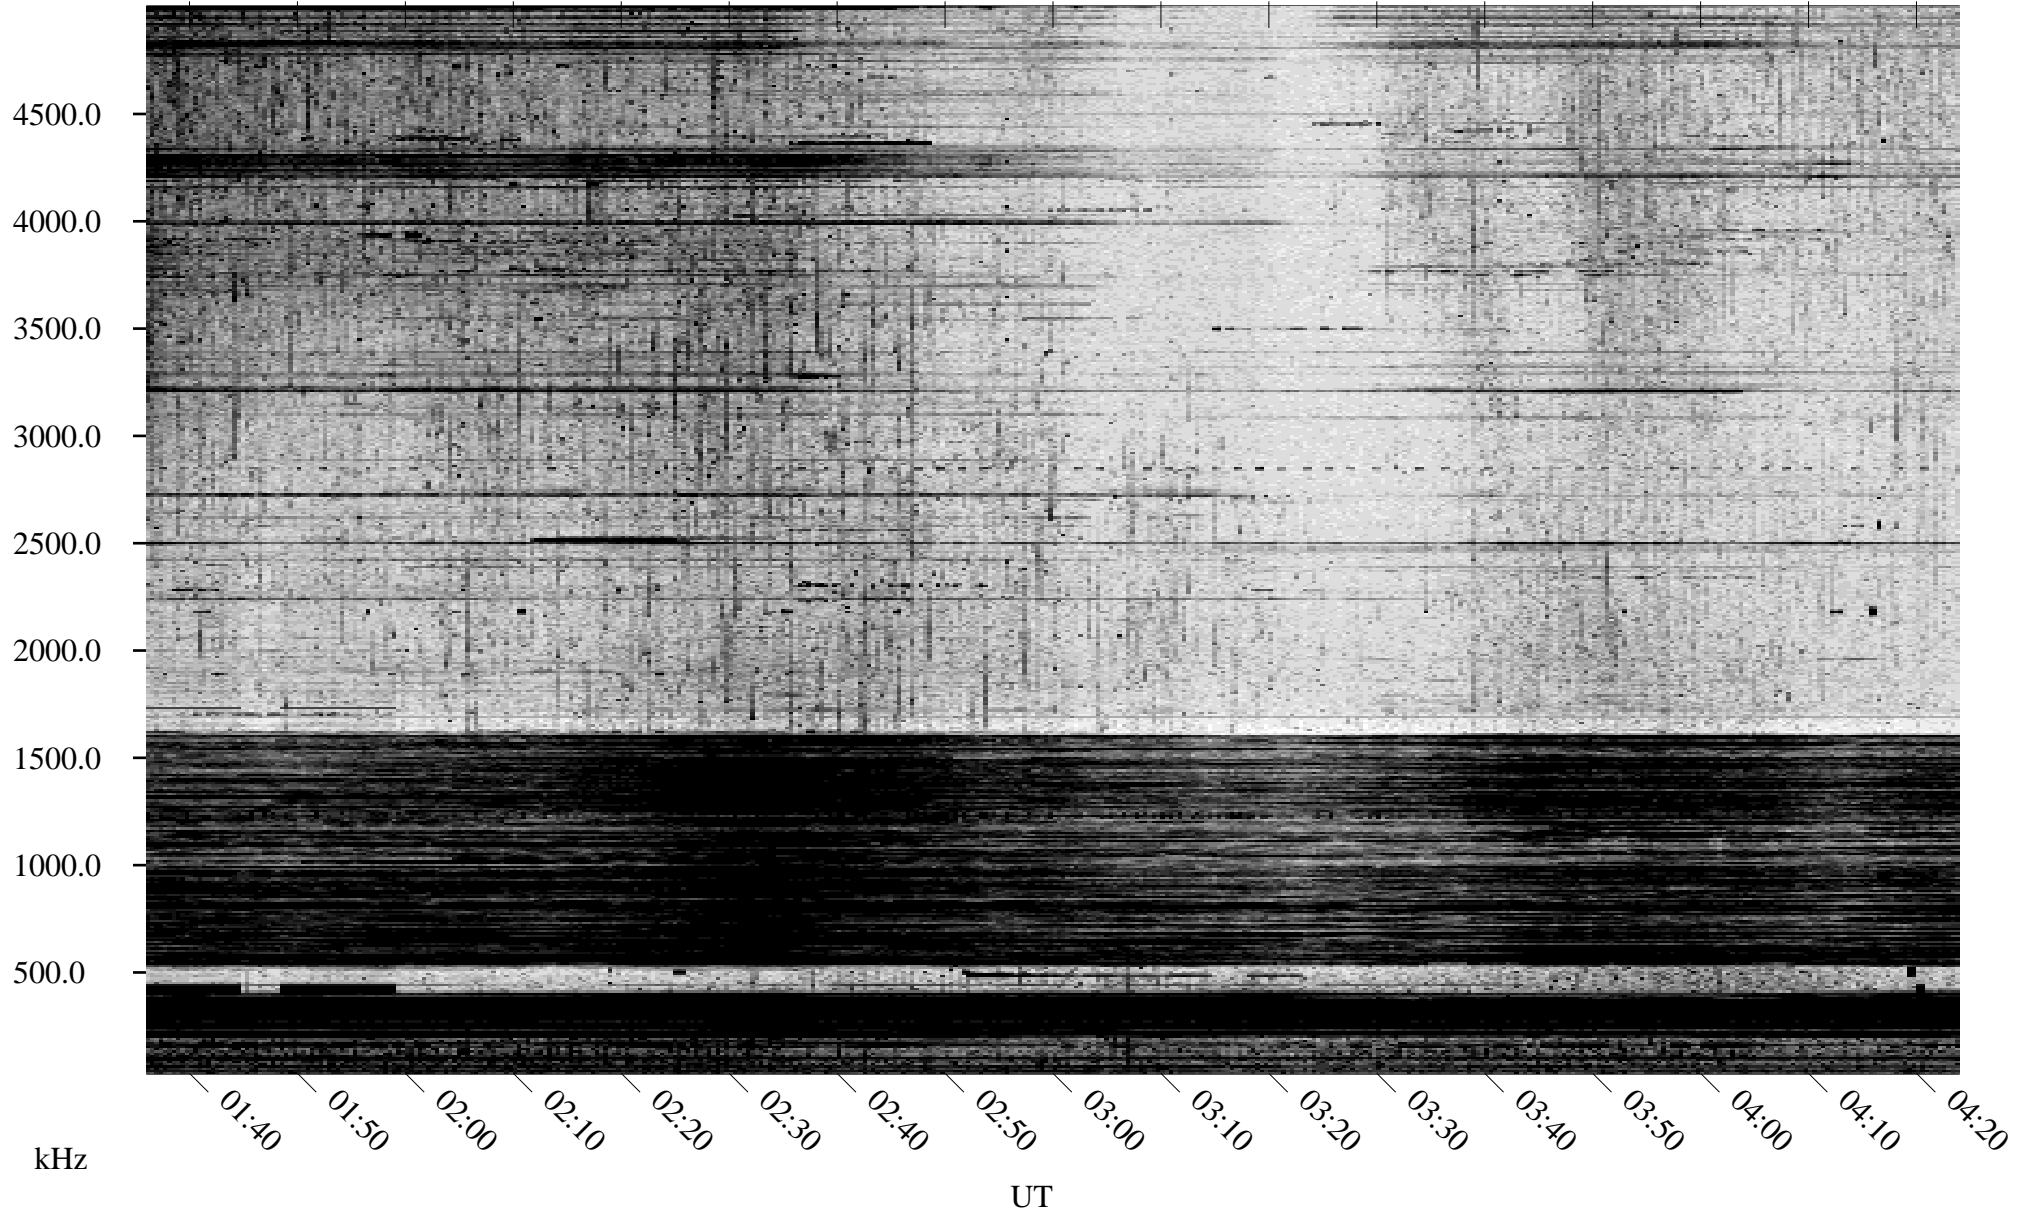

09/25/1996 Churchill, Manitoba

Linear Scale Black = 161 White = 15

ch96269l.r02m max_12

Page 1

09/25/1996 Churchill, Manitoba

Linear Scale Black = 161 White = 15

ch96269l.r02m max_12

Page 2

09/26/1996 Churchill, Manitoba

Linear Scale Black = 161 White = 15

ch96269l.r02m max_12

Page 3

09/26/1996 Churchill, Manitoba

Linear Scale Black = 161 White = 15

ch96269l.r02m max_12

Page 4

09/26/1996 Churchill, Manitoba

Linear Scale Black = 161 White = 15

ch96269l.r02m max_12

Page 5

09/26/1996 Churchill, Manitoba

Linear Scale Black = 161 White = 15

ch96269l.r02m max_12

Page 6

09/26/1996 Churchill, Manitoba

Linear Scale Black = 161 White = 15

ch96269l.r02m max_12

Page 7

09/26/1996 Churchill, Manitoba

Linear Scale Black = 161 White = 15

ch96269l.r02m max_12

Page 8