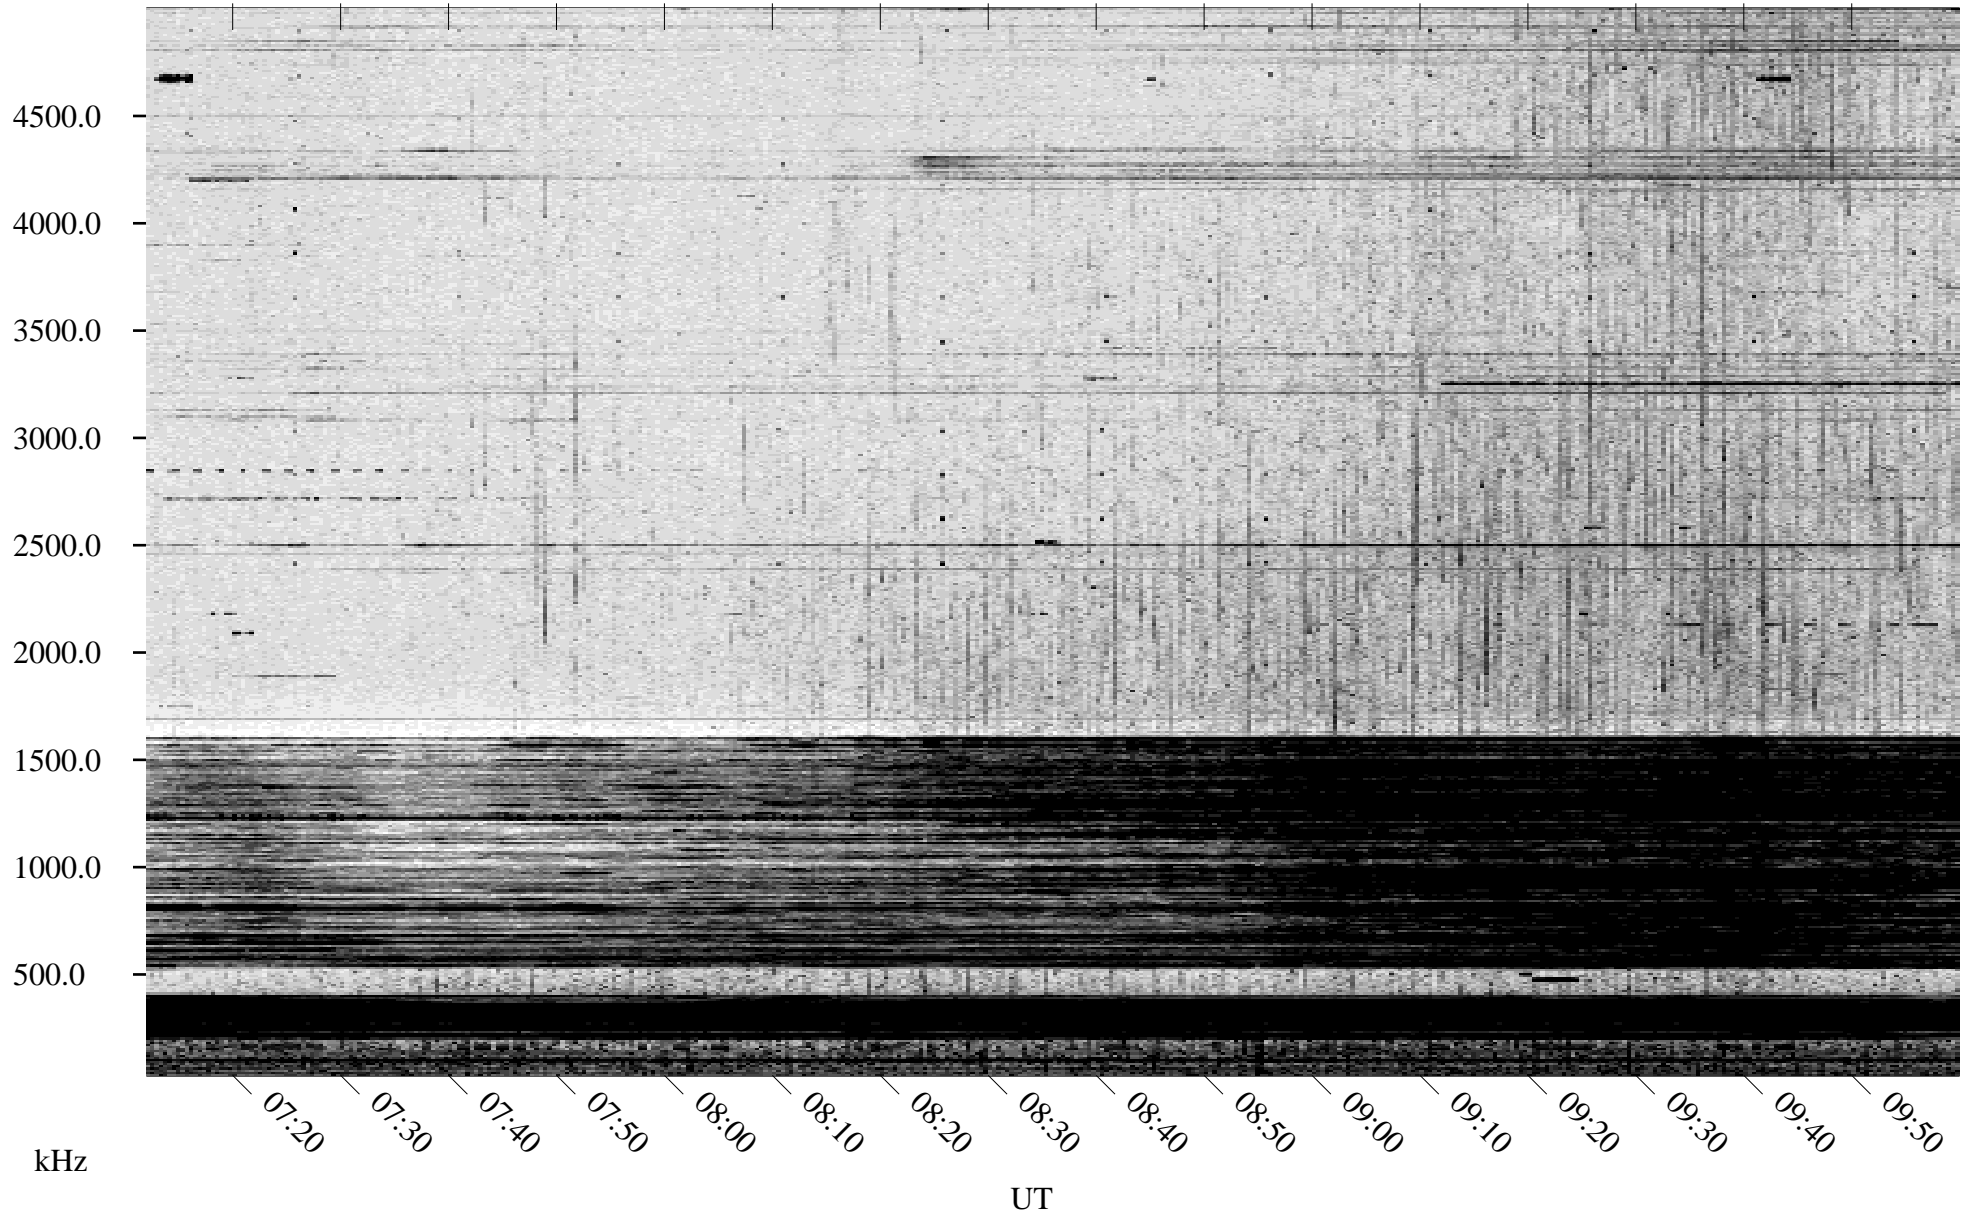

09/25/1996 Churchill, Manitoba

Linear Scale Black = 161 White = 15

ch96269l.r02m max_12

Page 1

09/25/1996 Churchill, Manitoba

Linear Scale Black = 161 White = 15

ch96269l.r02m max_12

Page 2

09/26/1996 Churchill, Manitoba

Linear Scale Black = 161 White = 15

ch96269l.r02m max_12

Page 3

09/26/1996 Churchill, Manitoba

Linear Scale Black = 161 White = 15

ch96269l.r02m max_12

Page 4

09/26/1996 Churchill, Manitoba

Linear Scale Black = 161 White = 15

ch96269l.r02m max_12

Page 5

09/26/1996 Churchill, Manitoba

Linear Scale Black = 161 White = 15

ch96269l.r02m max_12

Page 6

09/26/1996 Churchill, Manitoba

Linear Scale Black = 161 White = 15

ch96269l.r02m max_12

Page 7

09/26/1996 Churchill, Manitoba

Linear Scale Black = 161 White = 15

ch96269l.r02m max_12

Page 8