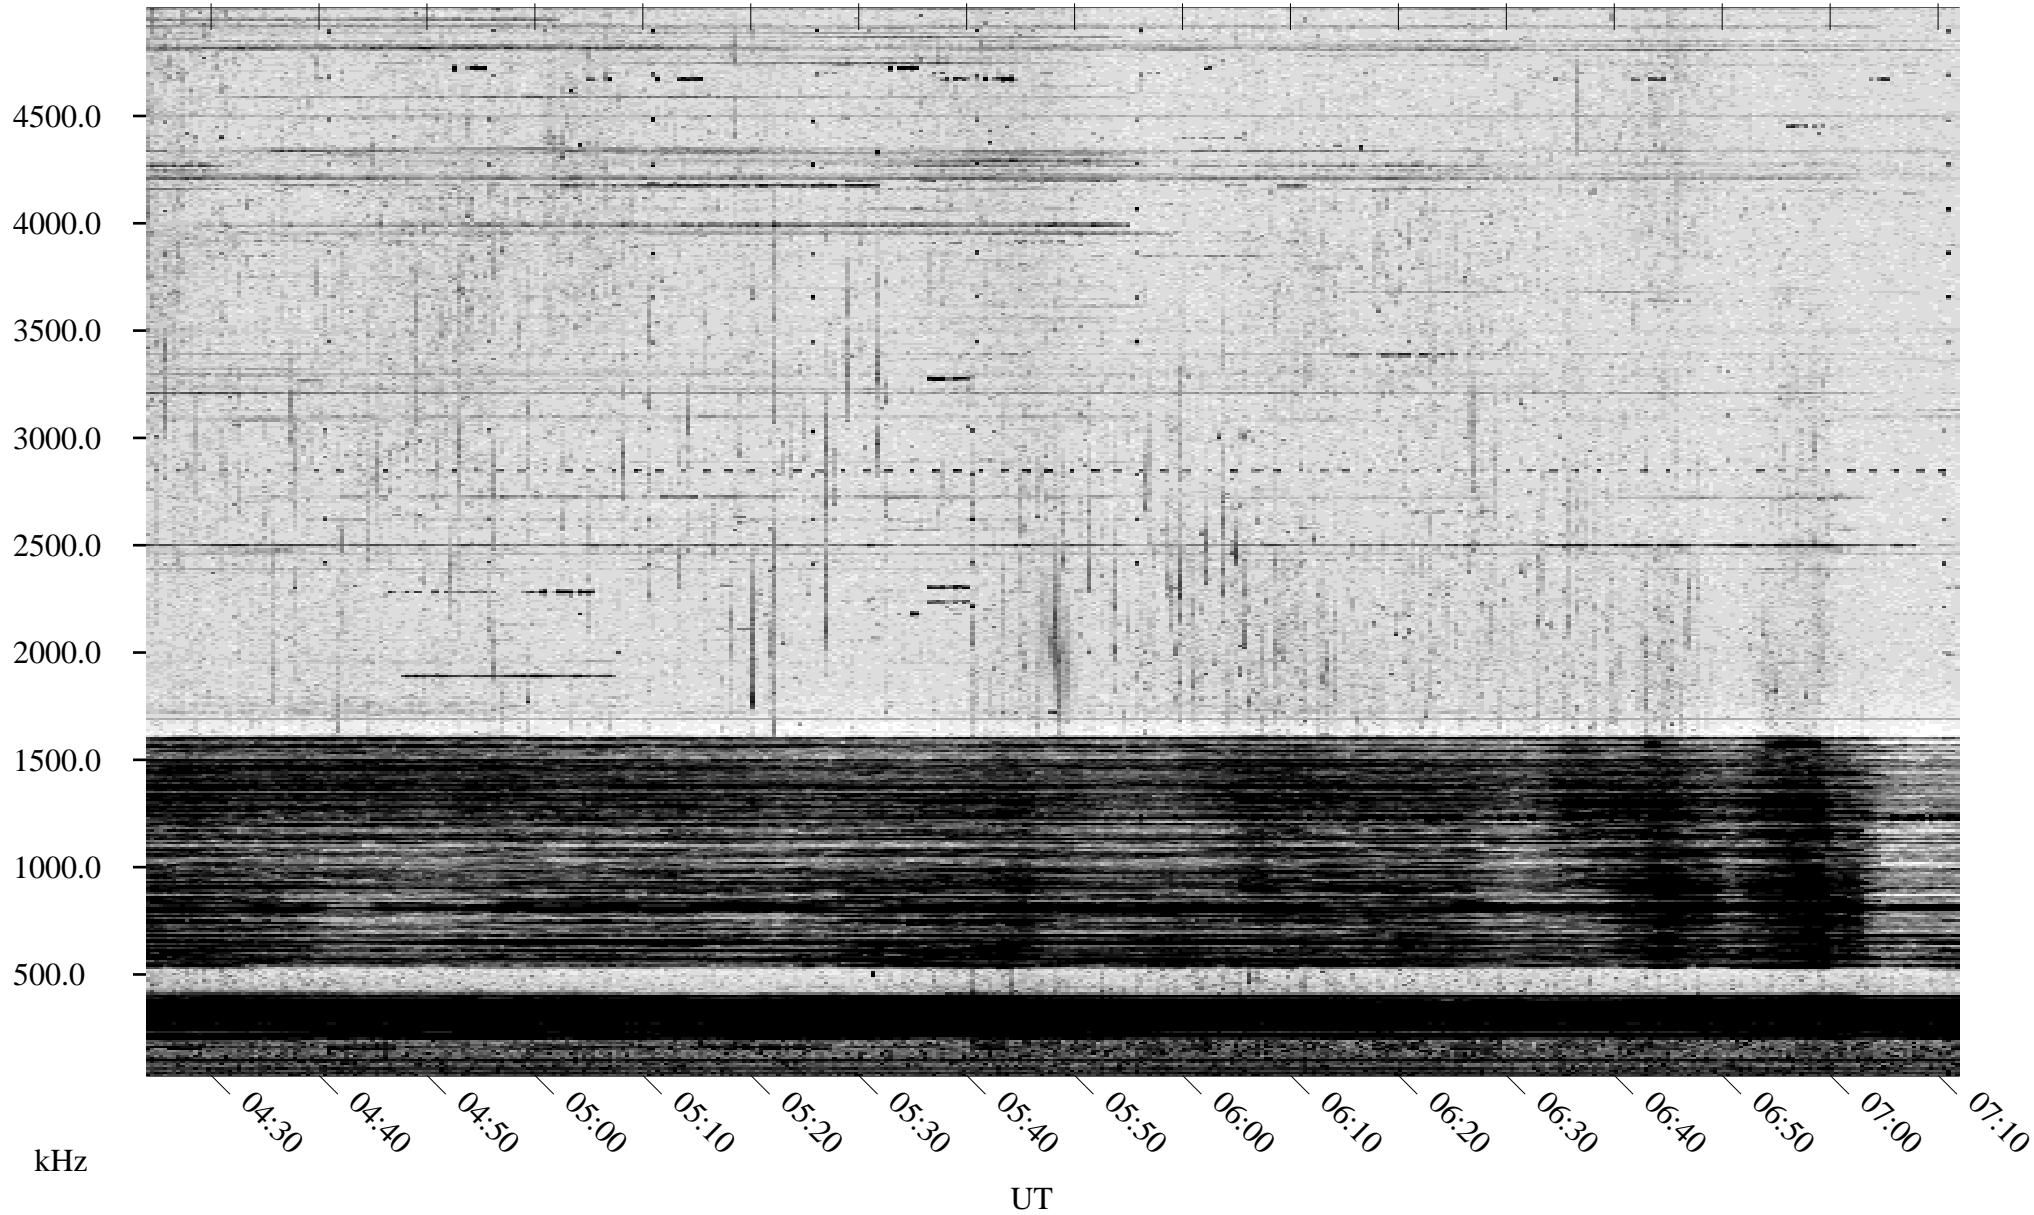

09/25/1996 Churchill, Manitoba

Linear Scale Black = 161 White = 15

ch96269l.r02m max_12

Page 1

09/25/1996 Churchill, Manitoba

Linear Scale Black = 161 White = 15

ch96269l.r02m max_12

Page 2

09/26/1996 Churchill, Manitoba

Linear Scale Black = 161 White = 15

ch96269l.r02m max_12

Page 3

09/26/1996 Churchill, Manitoba

Linear Scale Black = 161 White = 15

ch96269l.r02m max_12

Page 4

09/26/1996 Churchill, Manitoba

Linear Scale Black = 161 White = 15

ch96269l.r02m max_12

Page 5

09/26/1996 Churchill, Manitoba

Linear Scale Black = 161 White = 15

ch96269l.r02m max_12

Page 6

09/26/1996 Churchill, Manitoba

Linear Scale Black = 161 White = 15

ch96269l.r02m max_12

Page 7

09/26/1996 Churchill, Manitoba

Linear Scale Black = 161 White = 15

ch96269l.r02m max_12

Page 8