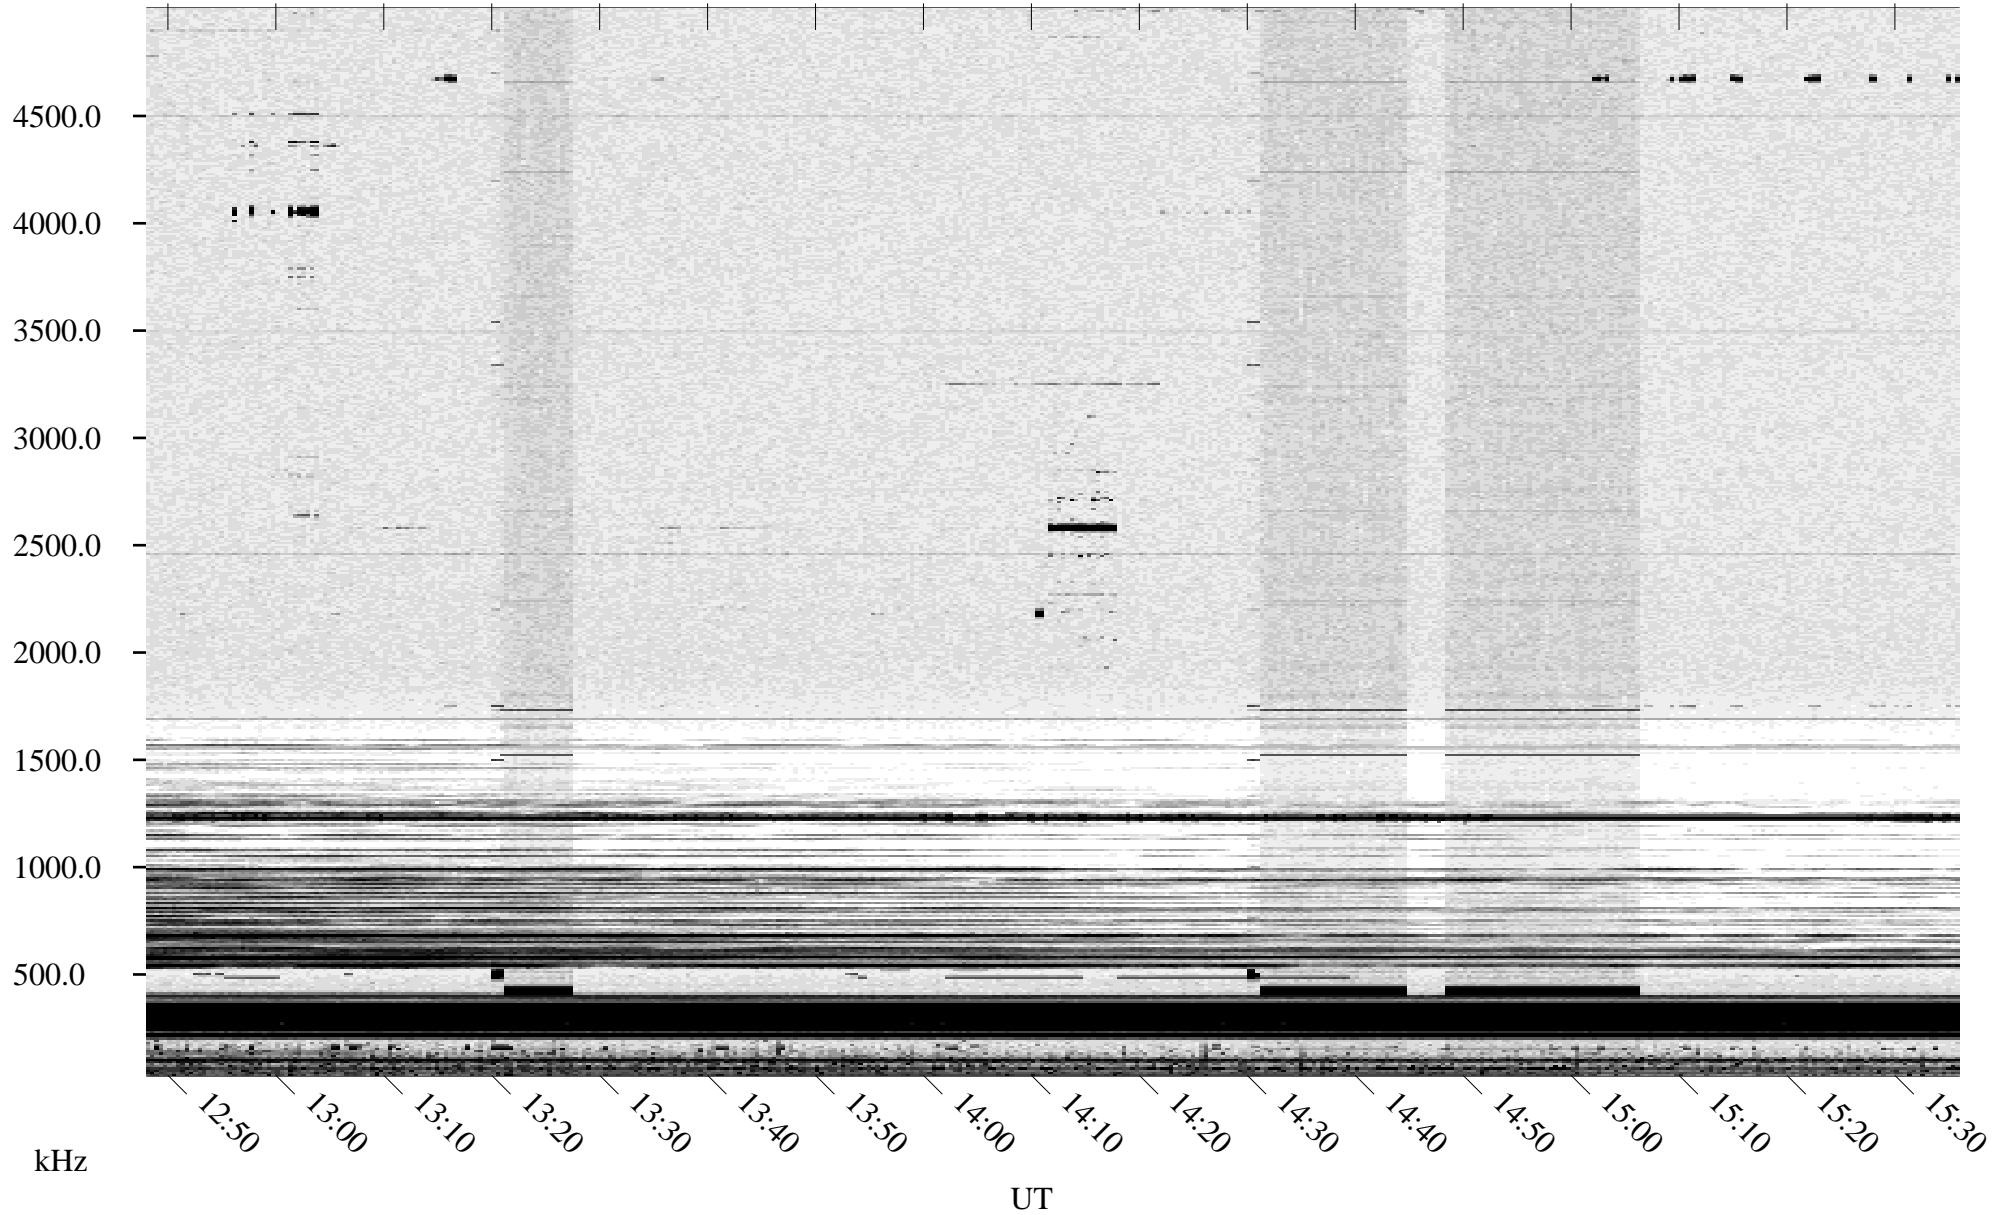

09/25/1996 Churchill, Manitoba

Linear Scale Black = 161 White = 15

ch96269l.r02m max_12

Page 1

09/25/1996 Churchill, Manitoba

Linear Scale Black = 161 White = 15

ch96269l.r02m max_12

Page 2

09/26/1996 Churchill, Manitoba

Linear Scale Black = 161 White = 15

ch96269l.r02m max_12

Page 3

09/26/1996 Churchill, Manitoba

Linear Scale Black = 161 White = 15

ch96269l.r02m max_12

Page 4

09/26/1996 Churchill, Manitoba

Linear Scale Black = 161 White = 15

ch96269l.r02m max_12

Page 5

09/26/1996 Churchill, Manitoba

Linear Scale Black = 161 White = 15

ch96269l.r02m max_12

Page 6

09/26/1996 Churchill, Manitoba

Linear Scale Black = 161 White = 15

ch96269l.r02m max_12

Page 7

09/26/1996 Churchill, Manitoba

Linear Scale Black = 161 White = 15

ch96269l.r02m max_12

Page 8