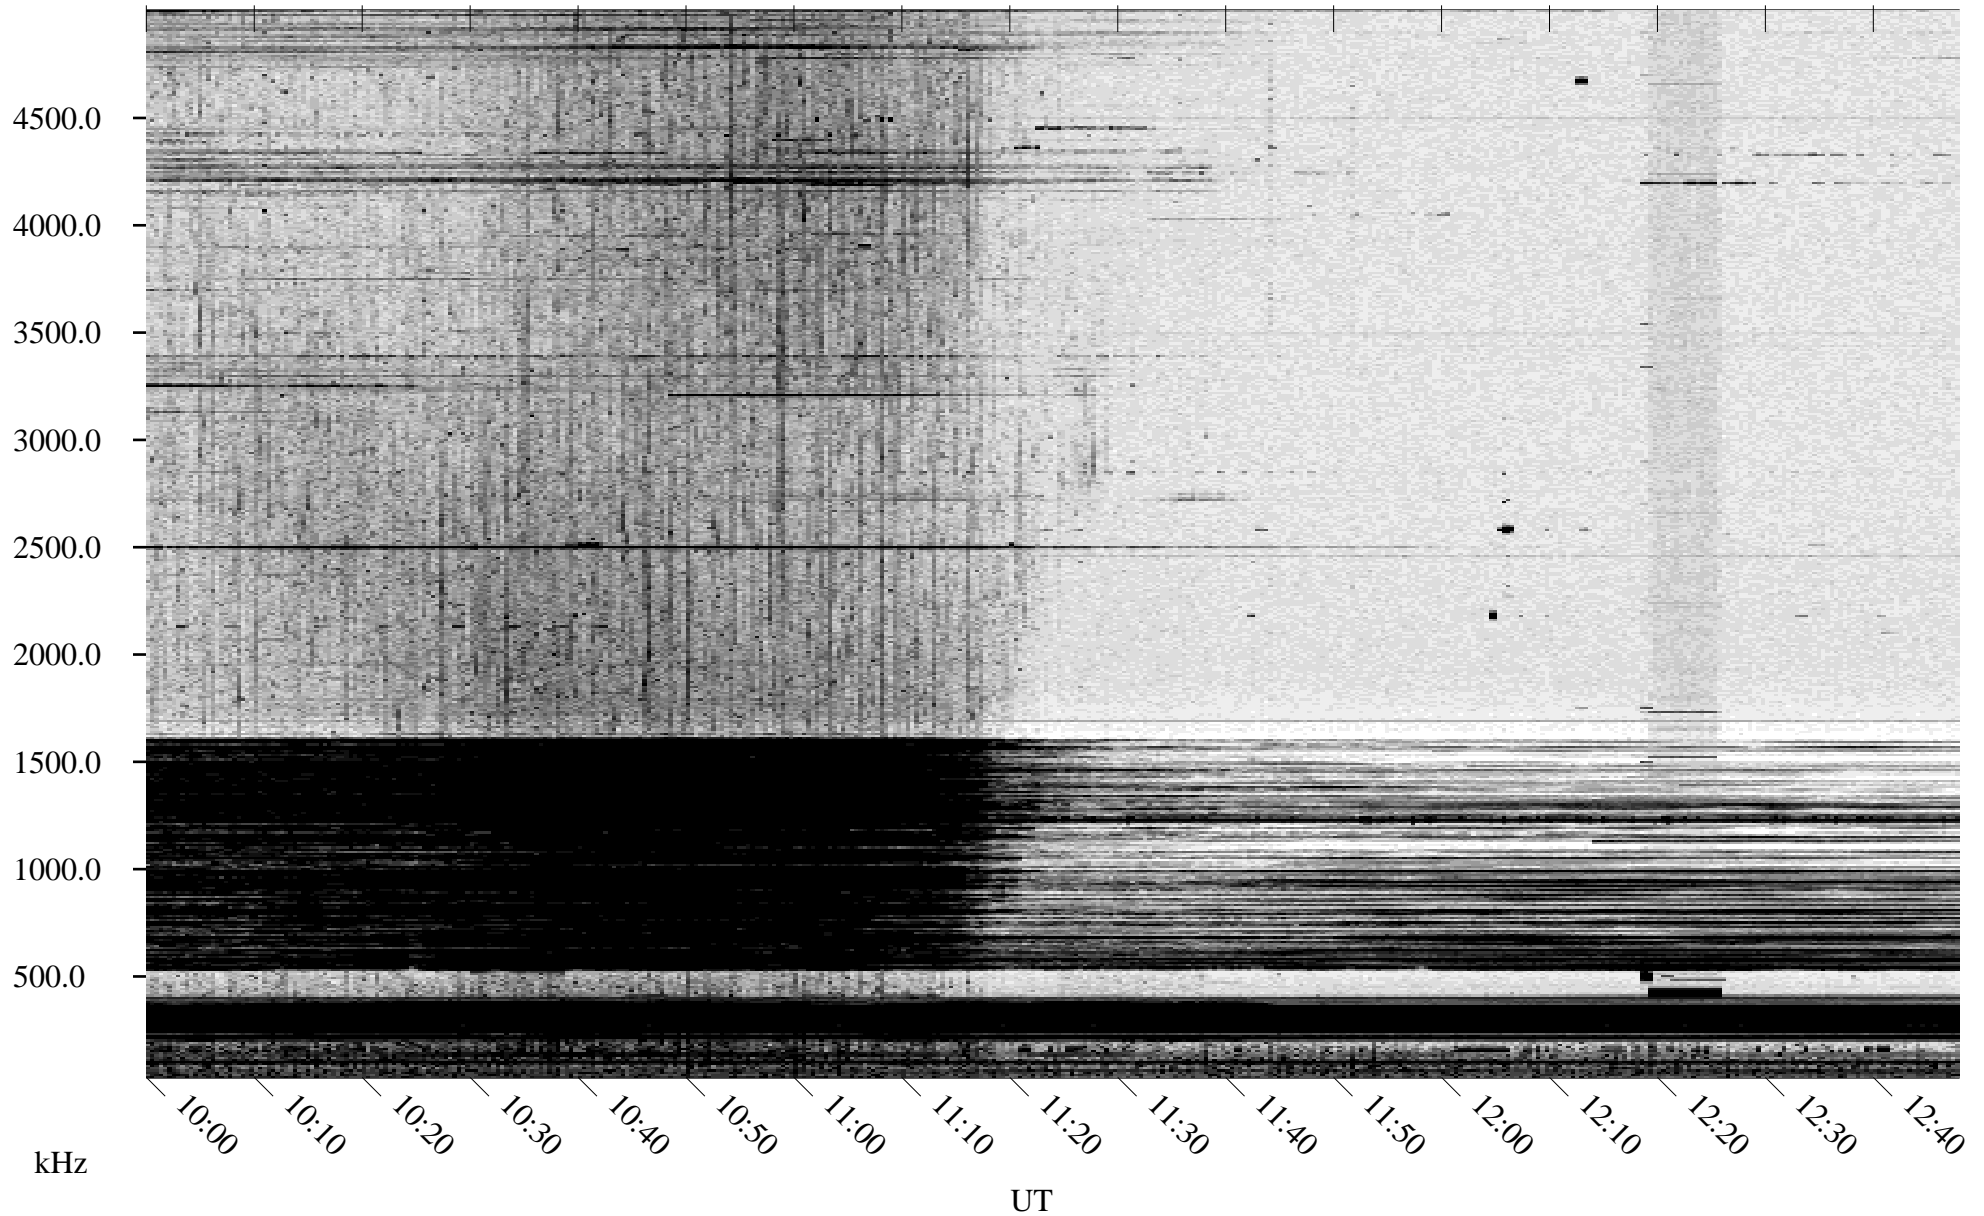

09/25/1996 Churchill, Manitoba

Linear Scale Black = 161 White = 15

ch96269l.r02m max_12

Page 1

09/25/1996 Churchill, Manitoba

Linear Scale Black = 161 White = 15

ch96269l.r02m max_12

Page 2

09/26/1996 Churchill, Manitoba

Linear Scale Black = 161 White = 15

ch96269l.r02m max_12

Page 3

09/26/1996 Churchill, Manitoba

Linear Scale Black = 161 White = 15

ch96269l.r02m max_12

Page 4

09/26/1996 Churchill, Manitoba

Linear Scale Black = 161 White = 15

ch96269l.r02m max_12

Page 5

09/26/1996 Churchill, Manitoba

Linear Scale Black = 161 White = 15

ch96269l.r02m max_12

Page 6

09/26/1996 Churchill, Manitoba

Linear Scale Black = 161 White = 15

ch96269l.r02m max_12

Page 7

09/26/1996 Churchill, Manitoba

Linear Scale Black = 161 White = 15

ch96269l.r02m max_12

Page 8