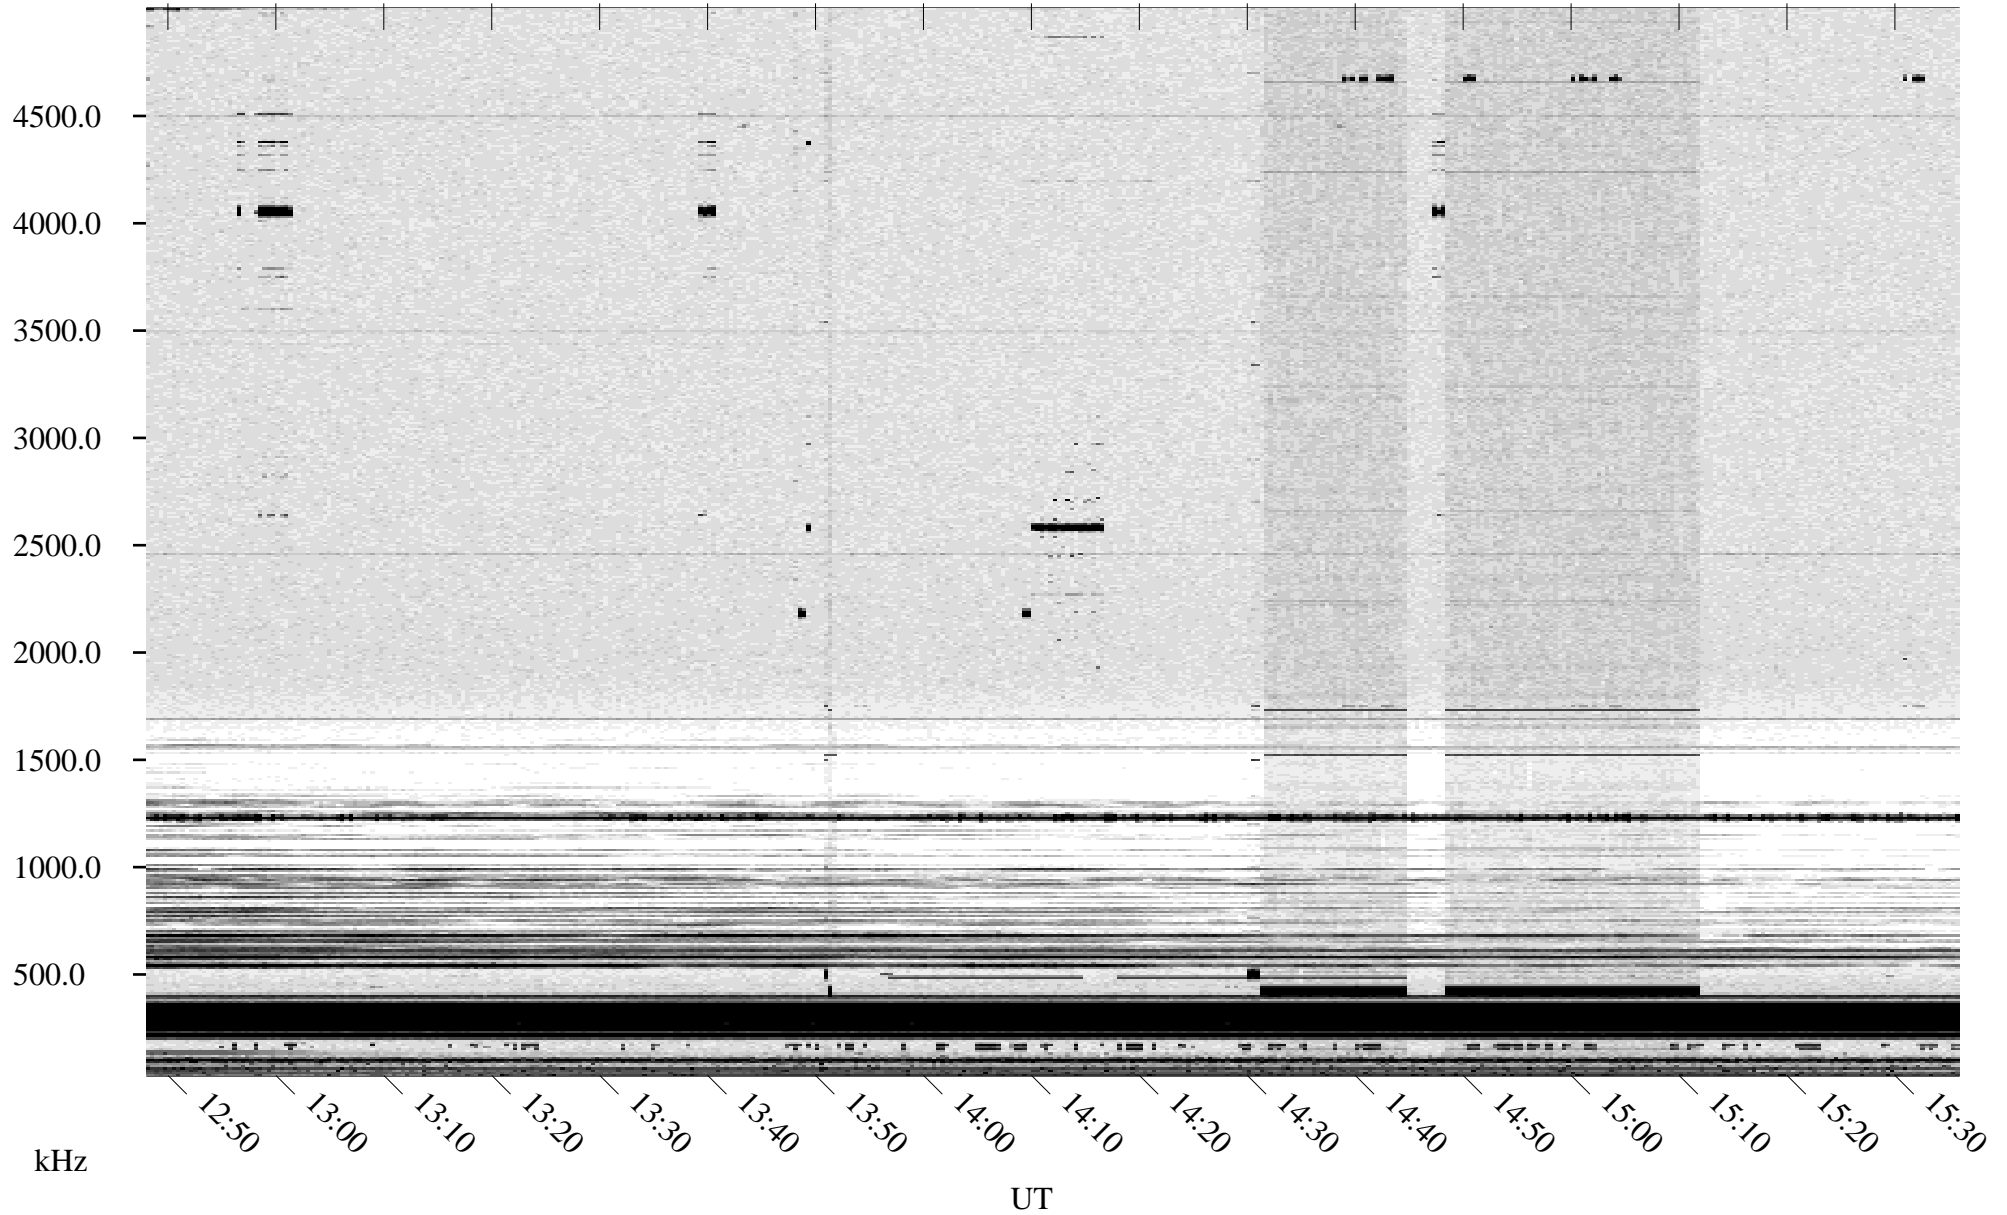

09/26/1996 Churchill, Manitoba

Linear Scale Black = 161 White = 15

ch96270l.r00m max_12

Page 1

09/26/1996 Churchill, Manitoba

Linear Scale Black = 161 White = 15

ch96270l.r00m max_12

Page 2

09/27/1996 Churchill, Manitoba

Linear Scale Black = 161 White = 15

ch96270l.r00m max_12

Page 3

09/27/1996 Churchill, Manitoba

Linear Scale Black = 161 White = 15

ch96270l.r00m max_12

Page 4

09/27/1996 Churchill, Manitoba

Linear Scale Black = 161 White = 15

ch96270l.r00m max_12

09/27/1996 Churchill, Manitoba

Linear Scale Black = 161 White = 15

ch96270l.r00m max_12

Page 6

09/27/1996 Churchill, Manitoba

Linear Scale Black = 161 White = 15

ch96270l.r00m max_12

Page 7

09/27/1996 Churchill, Manitoba

Linear Scale Black = 161 White = 15

ch96270l.r00m max_12

Page 8

UT