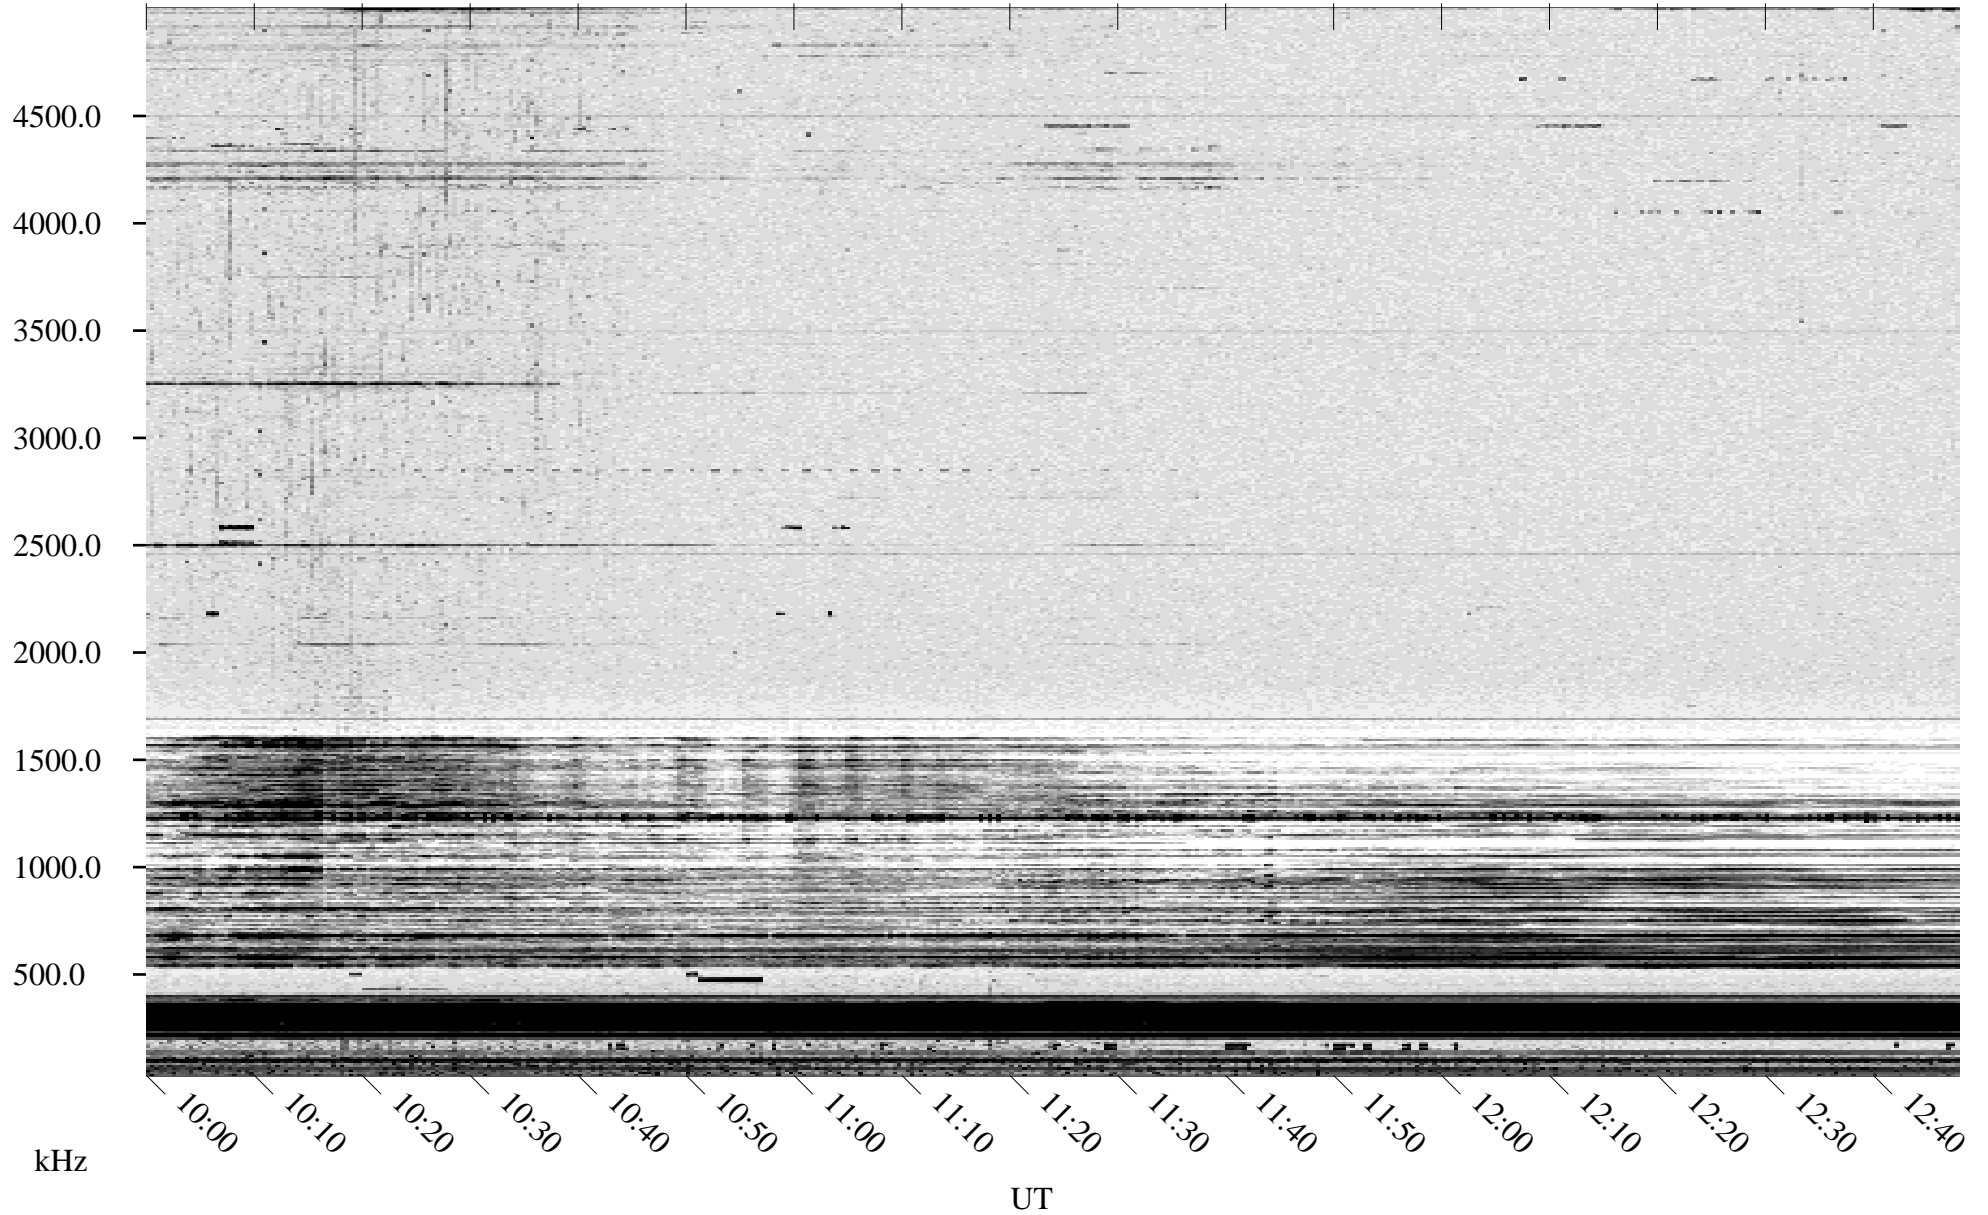

09/26/1996 Churchill, Manitoba

Linear Scale Black = 161 White = 15

ch96270l.r00m max_12

Page 1

09/26/1996 Churchill, Manitoba

Linear Scale Black = 161 White = 15

ch96270l.r00m max_12

Page 2

09/27/1996 Churchill, Manitoba

Linear Scale Black = 161 White = 15

ch96270l.r00m max_12

Page 3

09/27/1996 Churchill, Manitoba

Linear Scale Black = 161 White = 15

ch96270l.r00m max_12

Page 4

09/27/1996 Churchill, Manitoba

Linear Scale Black = 161 White = 15

ch96270l.r00m max_12

09/27/1996 Churchill, Manitoba

Linear Scale Black = 161 White = 15

ch96270l.r00m max_12

Page 6

09/27/1996 Churchill, Manitoba

Linear Scale Black = 161 White = 15

ch96270l.r00m max_12

Page 7

09/27/1996 Churchill, Manitoba

Linear Scale Black = 161 White = 15

ch96270l.r00m max_12

Page 8

UT