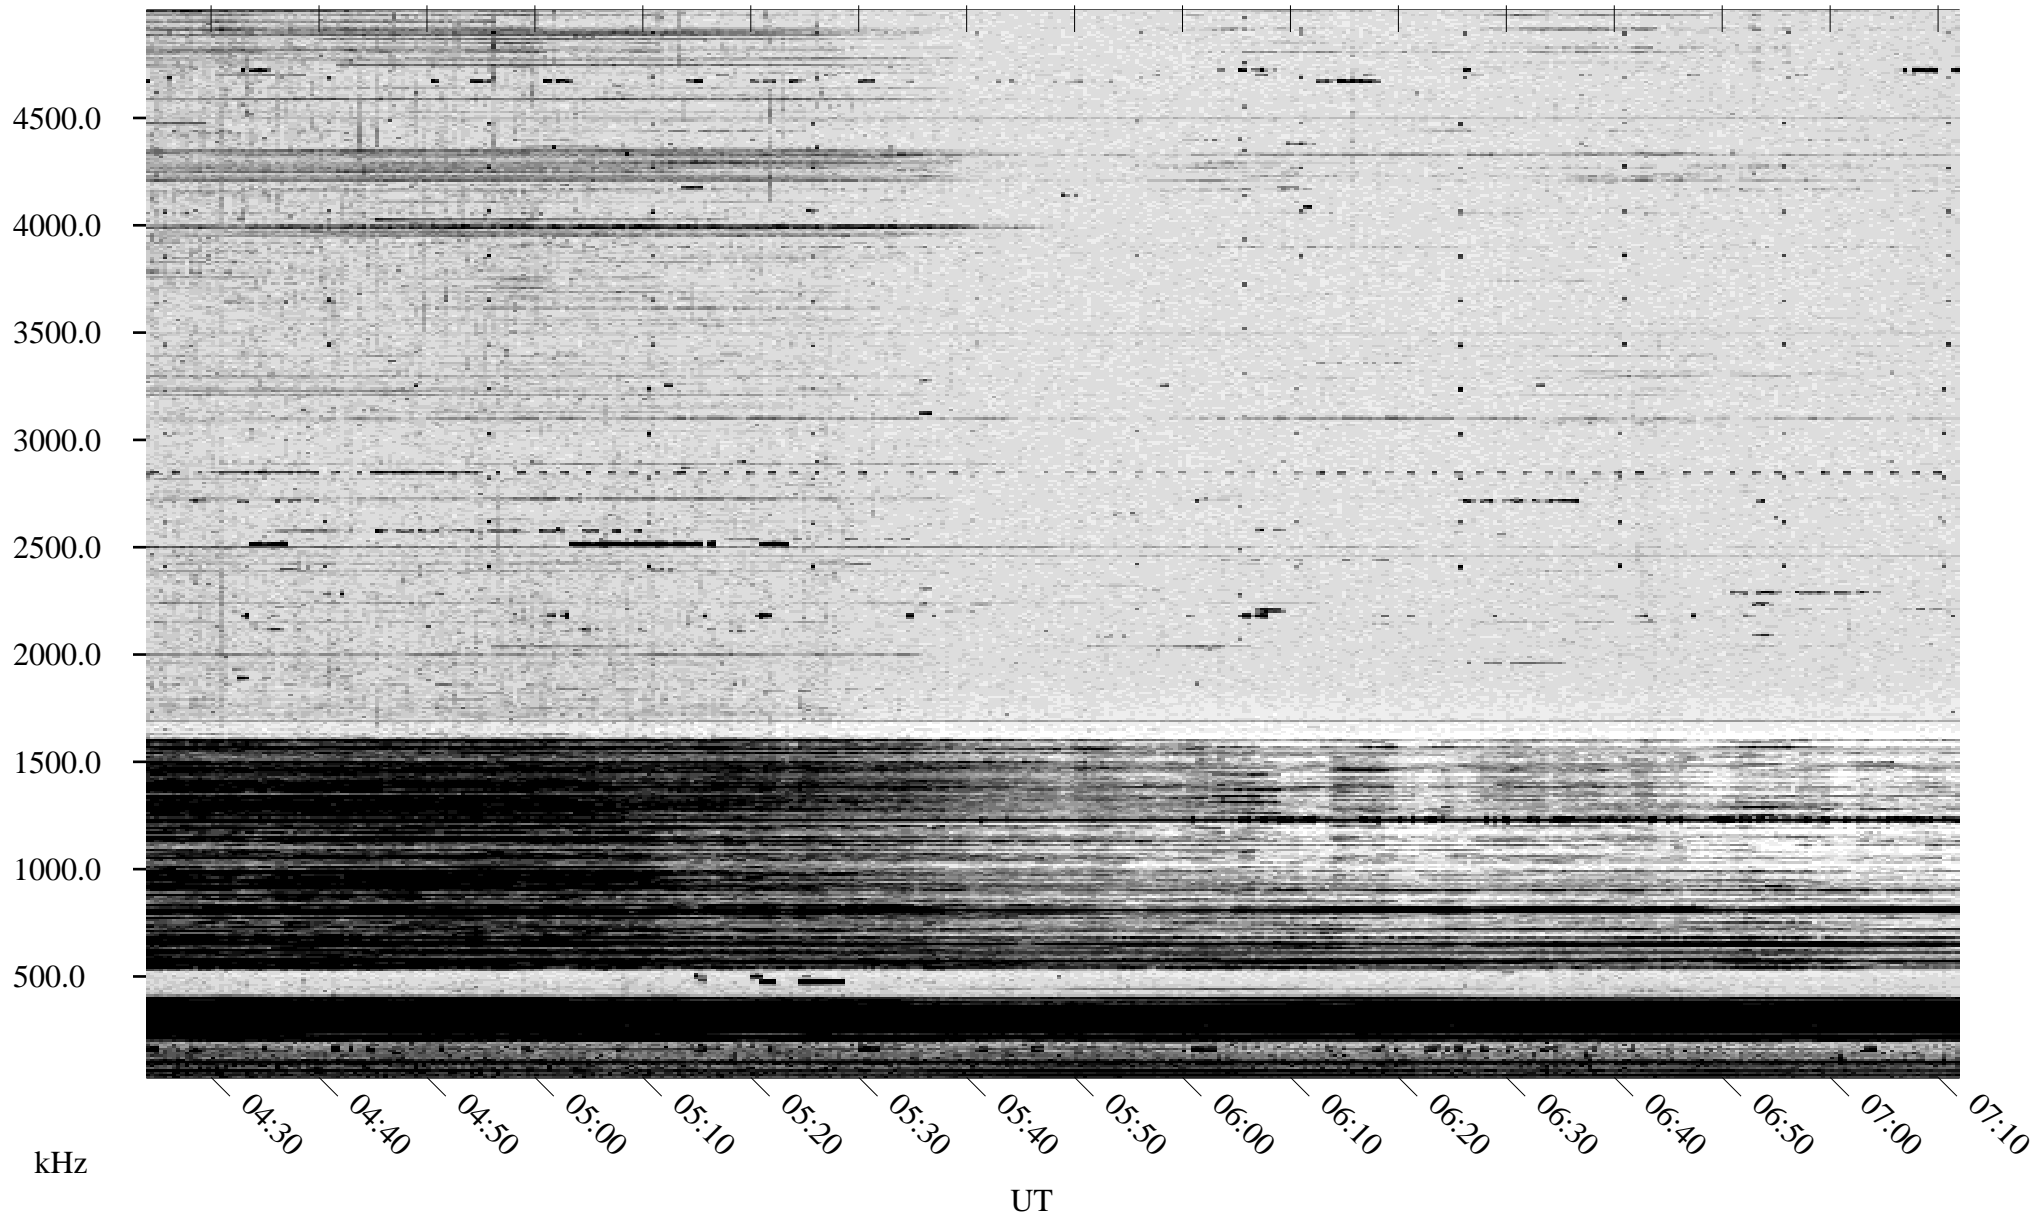

09/26/1996 Churchill, Manitoba

Linear Scale Black = 161 White = 15

ch96270l.r00m max_12

Page 1

09/26/1996 Churchill, Manitoba

Linear Scale Black = 161 White = 15

ch96270l.r00m max_12

Page 2

09/27/1996 Churchill, Manitoba

Linear Scale Black = 161 White = 15

ch96270l.r00m max_12

Page 3

09/27/1996 Churchill, Manitoba

Linear Scale Black = 161 White = 15

ch96270l.r00m max_12

Page 4

09/27/1996 Churchill, Manitoba

Linear Scale Black = 161 White = 15

ch96270l.r00m max_12

09/27/1996 Churchill, Manitoba

Linear Scale Black = 161 White = 15

ch96270l.r00m max_12

Page 6

09/27/1996 Churchill, Manitoba

Linear Scale Black = 161 White = 15

ch96270l.r00m max_12

Page 7

09/27/1996 Churchill, Manitoba

Linear Scale Black = 161 White = 15

ch96270l.r00m max_12

Page 8

UT