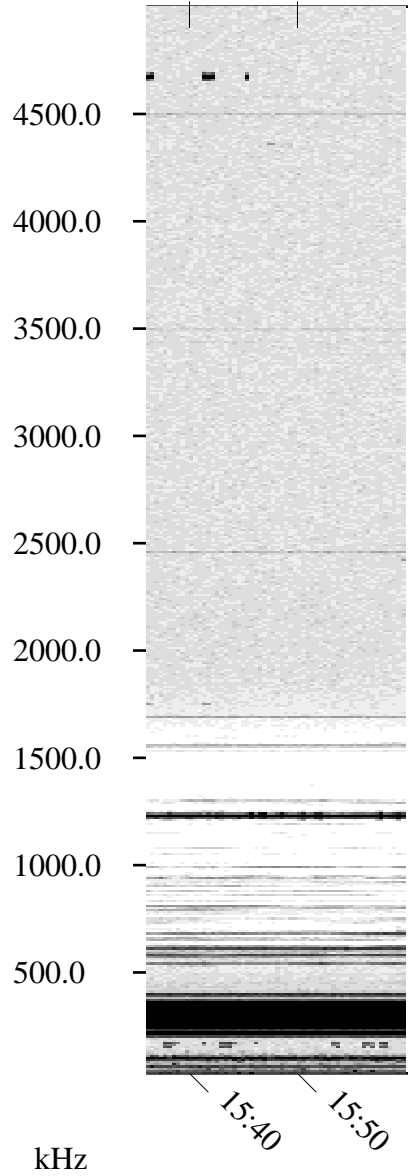

09/26/1996 Churchill, Manitoba

Linear Scale Black = 161 White = 15

ch96270l.r00m max_12

Page 1

09/26/1996 Churchill, Manitoba

Linear Scale Black = 161 White = 15

ch96270l.r00m max_12

Page 2

09/27/1996 Churchill, Manitoba

Linear Scale Black = 161 White = 15

ch96270l.r00m max_12

Page 3

09/27/1996 Churchill, Manitoba

Linear Scale Black = 161 White = 15

ch96270l.r00m max_12

Page 4

09/27/1996 Churchill, Manitoba

Linear Scale Black = 161 White = 15

ch96270l.r00m max_12

09/27/1996 Churchill, Manitoba

Linear Scale Black = 161 White = 15

ch96270l.r00m max_12

Page 6

09/27/1996 Churchill, Manitoba

Linear Scale Black = 161 White = 15

ch96270l.r00m max_12

Page 7

09/27/1996 Churchill, Manitoba

Linear Scale Black = 161 White = 15

ch96270l.r00m max_12

Page 8

UT