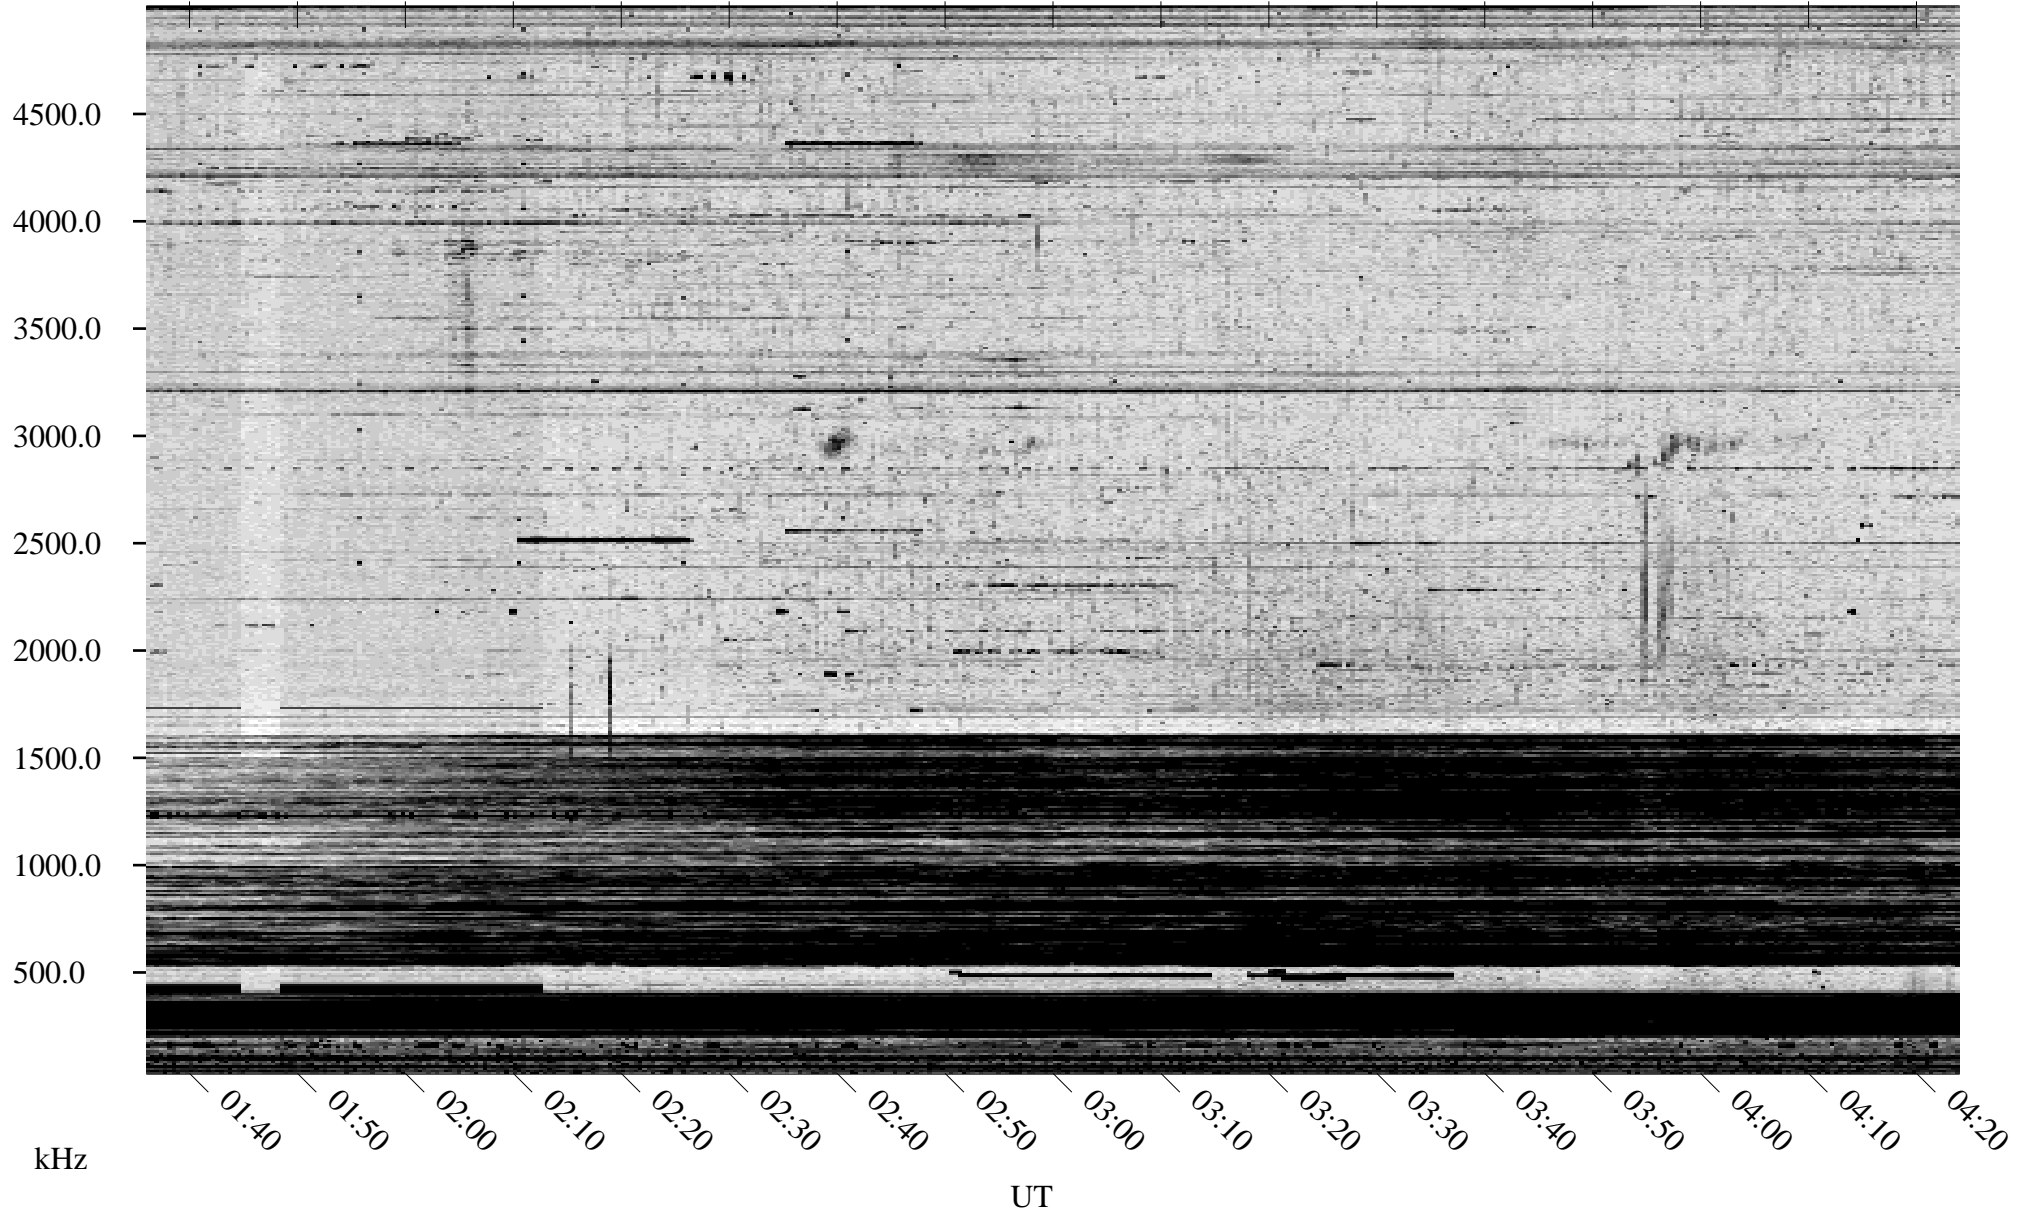

09/26/1996 Churchill, Manitoba

Linear Scale Black = 161 White = 15

ch96270l.r00m max_12

Page 1

09/26/1996 Churchill, Manitoba

Linear Scale Black = 161 White = 15

ch96270l.r00m max_12

Page 2

09/27/1996 Churchill, Manitoba

Linear Scale Black = 161 White = 15

ch96270l.r00m max_12

Page 3

09/27/1996 Churchill, Manitoba

Linear Scale Black = 161 White = 15

ch96270l.r00m max_12

Page 4

09/27/1996 Churchill, Manitoba

Linear Scale Black = 161 White = 15

ch96270l.r00m max_12

09/27/1996 Churchill, Manitoba

Linear Scale Black = 161 White = 15

ch96270l.r00m max_12

Page 6

09/27/1996 Churchill, Manitoba

Linear Scale Black = 161 White = 15

ch96270l.r00m max_12

Page 7

09/27/1996 Churchill, Manitoba

Linear Scale Black = 161 White = 15

ch96270l.r00m max_12

Page 8

UT