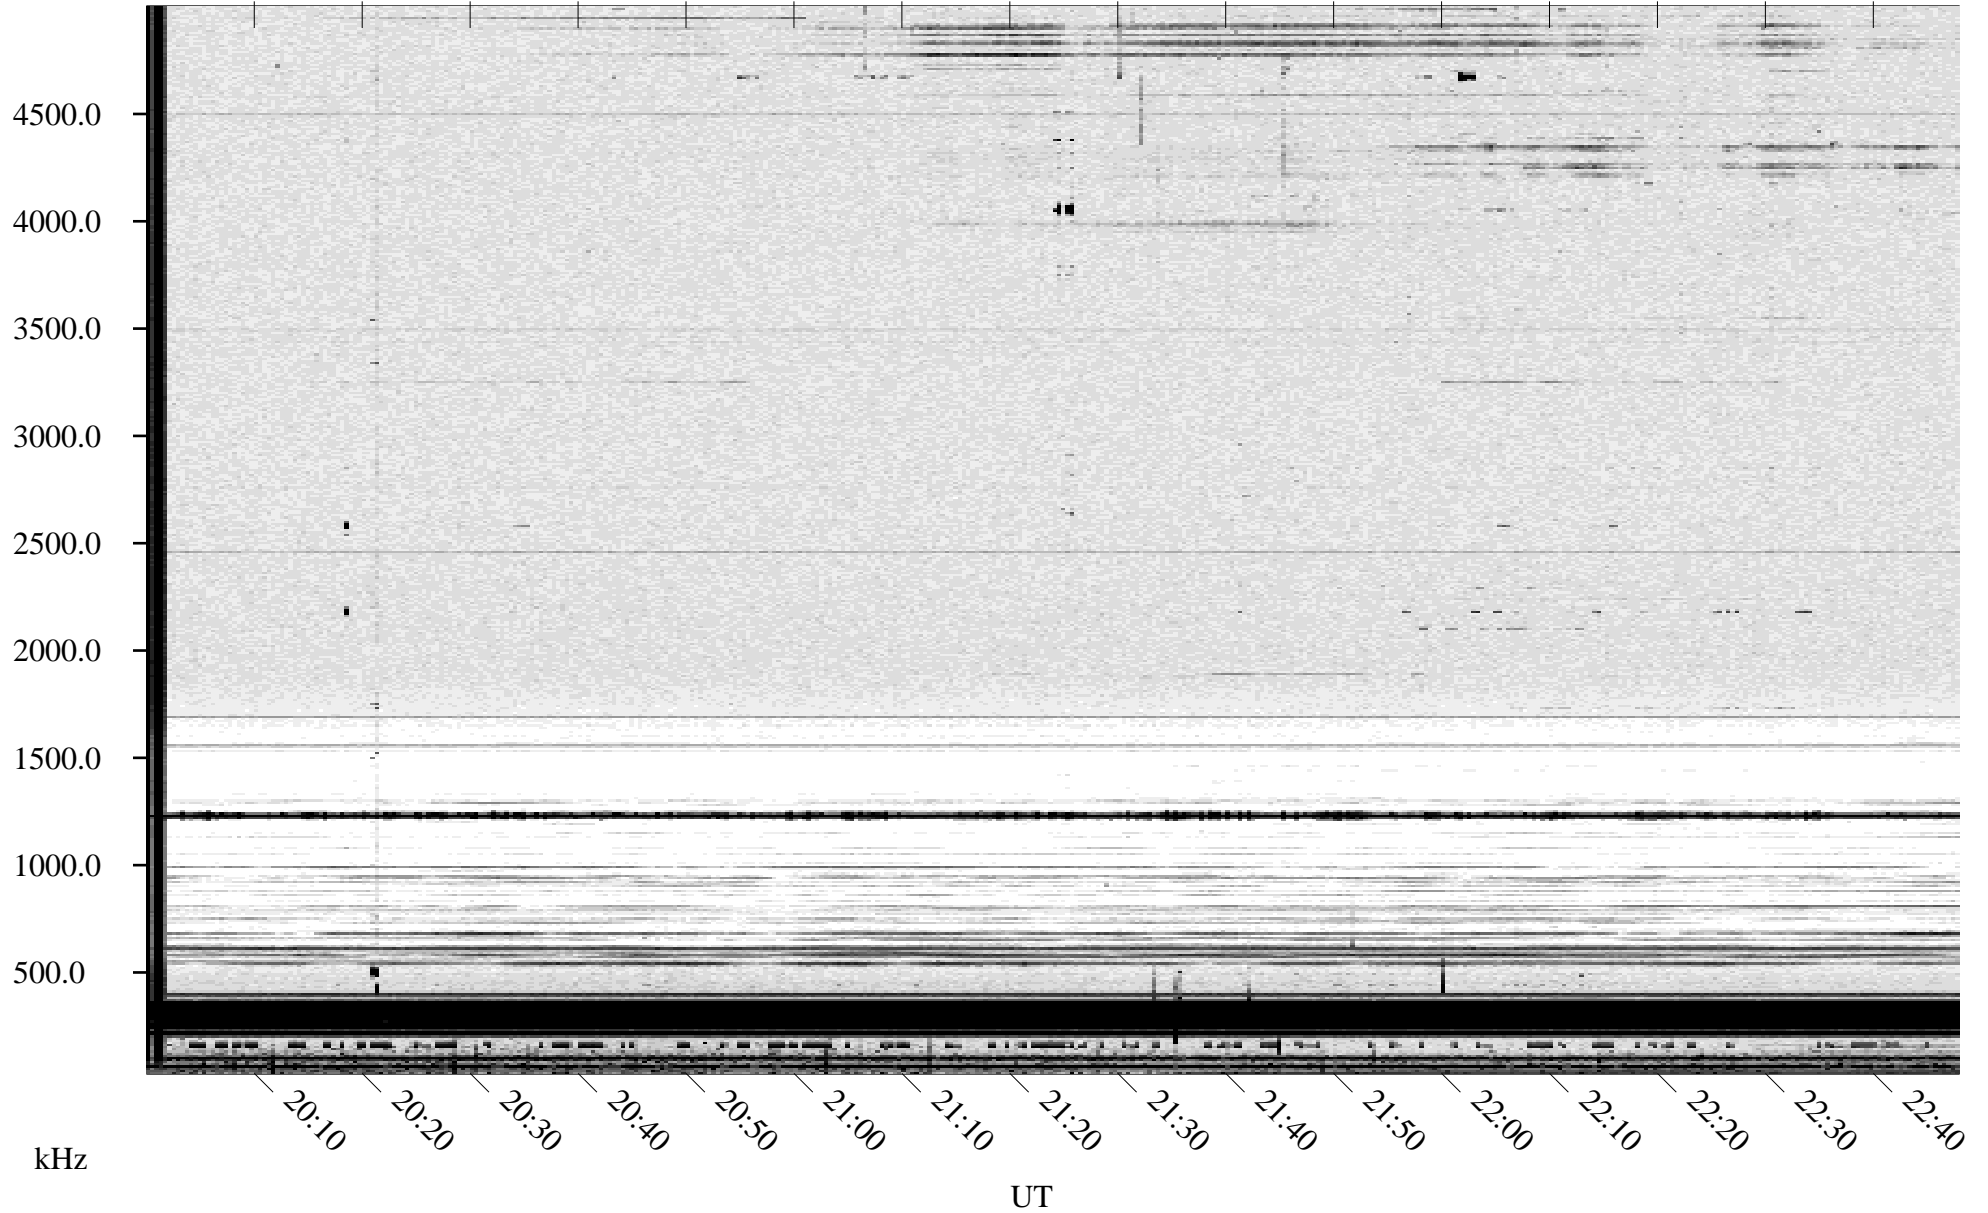

09/26/1996 Churchill, Manitoba

Linear Scale Black = 161 White = 15

ch96270l.r00m max_12

Page 1

09/26/1996 Churchill, Manitoba

Linear Scale Black = 161 White = 15

ch96270l.r00m max_12

Page 2

09/27/1996 Churchill, Manitoba

Linear Scale Black = 161 White = 15

ch96270l.r00m max_12

Page 3

09/27/1996 Churchill, Manitoba

Linear Scale Black = 161 White = 15

ch96270l.r00m max_12

Page 4

09/27/1996 Churchill, Manitoba

Linear Scale Black = 161 White = 15

ch96270l.r00m max_12

09/27/1996 Churchill, Manitoba

Linear Scale Black = 161 White = 15

ch96270l.r00m max_12

Page 6

09/27/1996 Churchill, Manitoba

Linear Scale Black = 161 White = 15

ch96270l.r00m max_12

Page 7

09/27/1996 Churchill, Manitoba

Linear Scale Black = 161 White = 15

ch96270l.r00m max_12

Page 8

UT