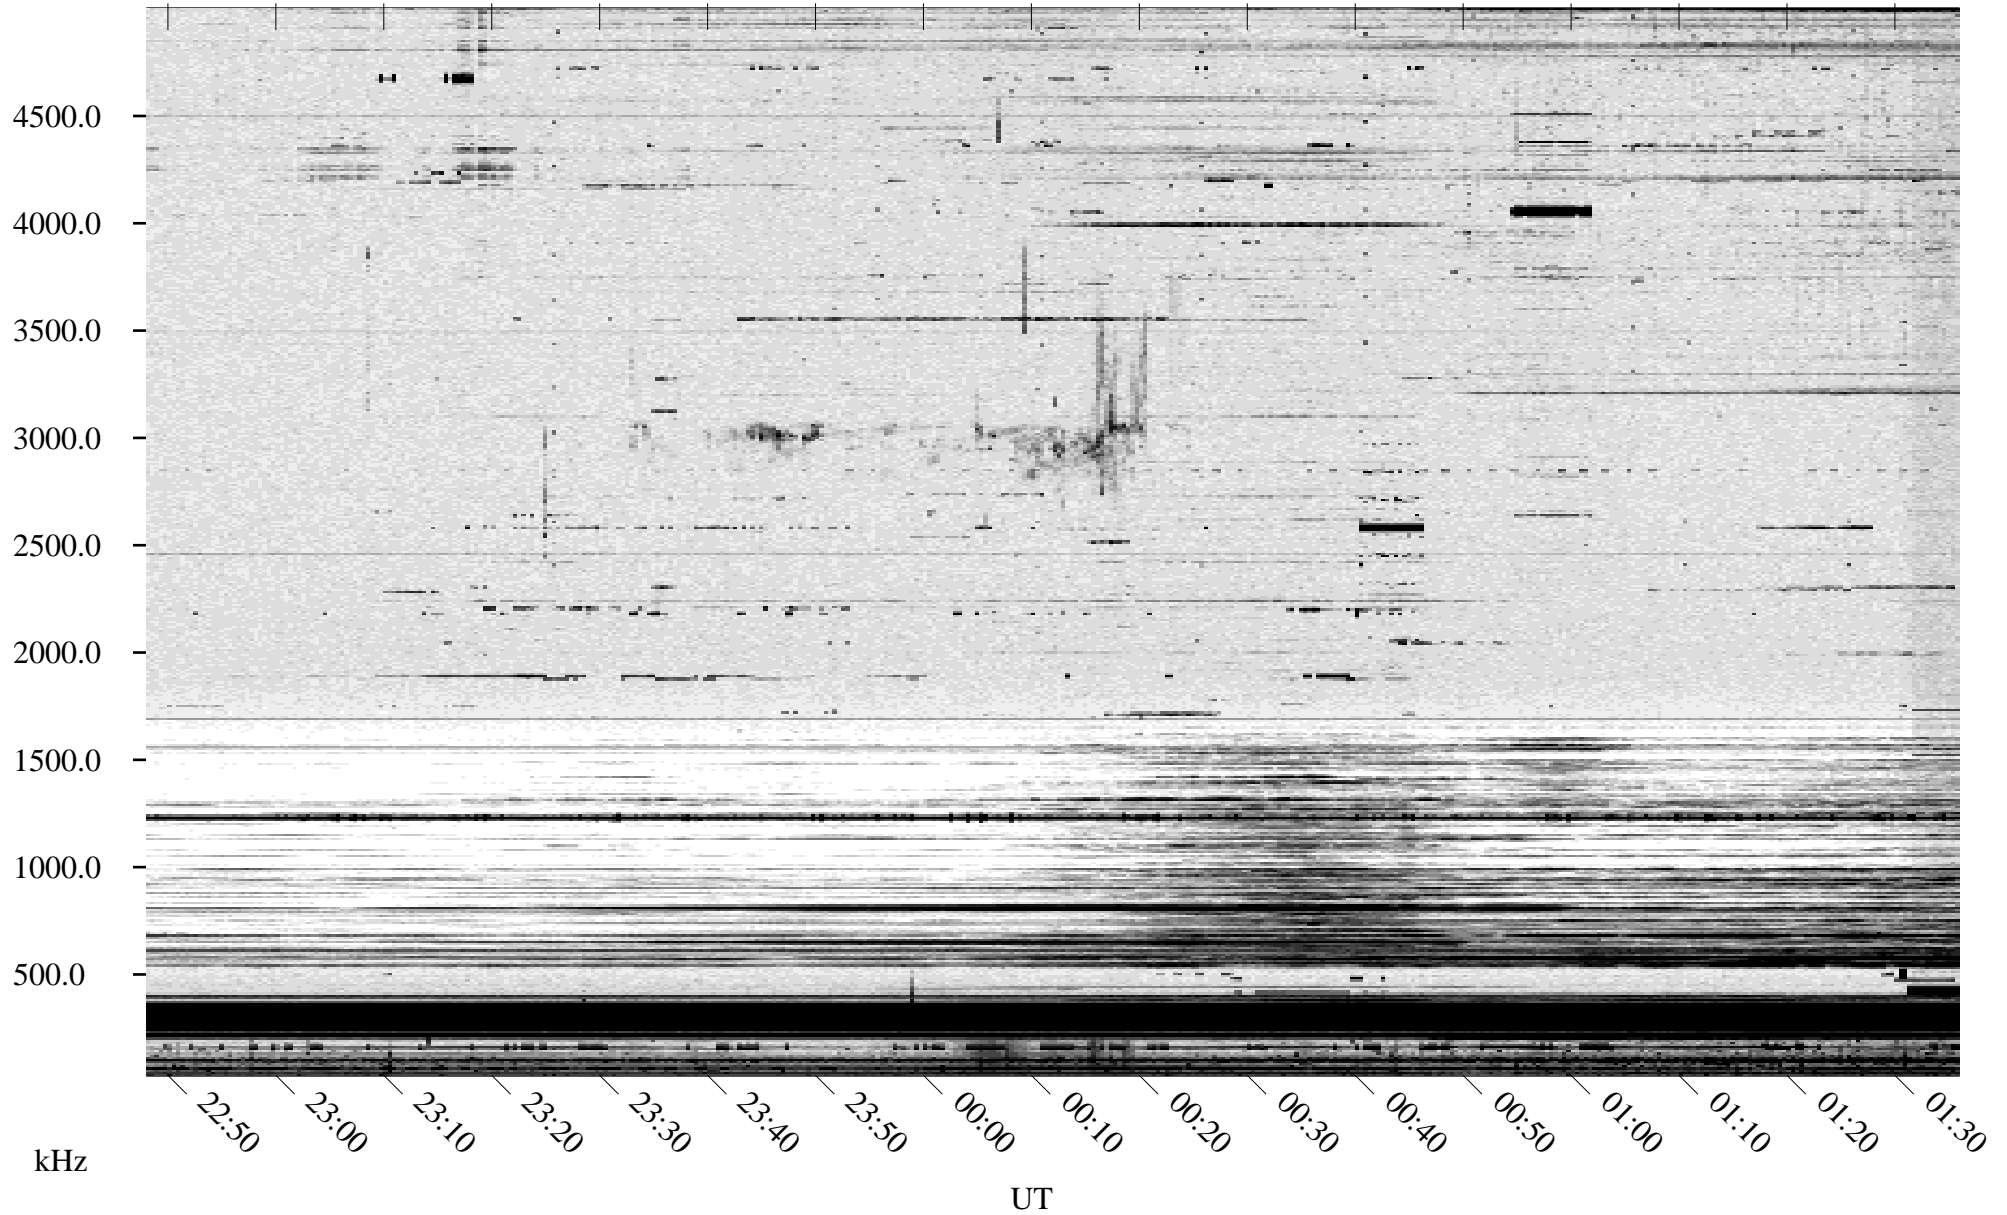

09/26/1996 Churchill, Manitoba

Linear Scale Black = 161 White = 15

ch96270l.r00m max_12

Page 1

09/26/1996 Churchill, Manitoba

Linear Scale Black = 161 White = 15

ch96270l.r00m max_12

Page 2

09/27/1996 Churchill, Manitoba

Linear Scale Black = 161 White = 15

ch96270l.r00m max_12

Page 3

09/27/1996 Churchill, Manitoba

Linear Scale Black = 161 White = 15

ch96270l.r00m max_12

Page 4

09/27/1996 Churchill, Manitoba

Linear Scale Black = 161 White = 15

ch96270l.r00m max_12

09/27/1996 Churchill, Manitoba

Linear Scale Black = 161 White = 15

ch96270l.r00m max_12

Page 6

09/27/1996 Churchill, Manitoba

Linear Scale Black = 161 White = 15

ch96270l.r00m max_12

Page 7

09/27/1996 Churchill, Manitoba

Linear Scale Black = 161 White = 15

ch96270l.r00m max_12

Page 8

UT