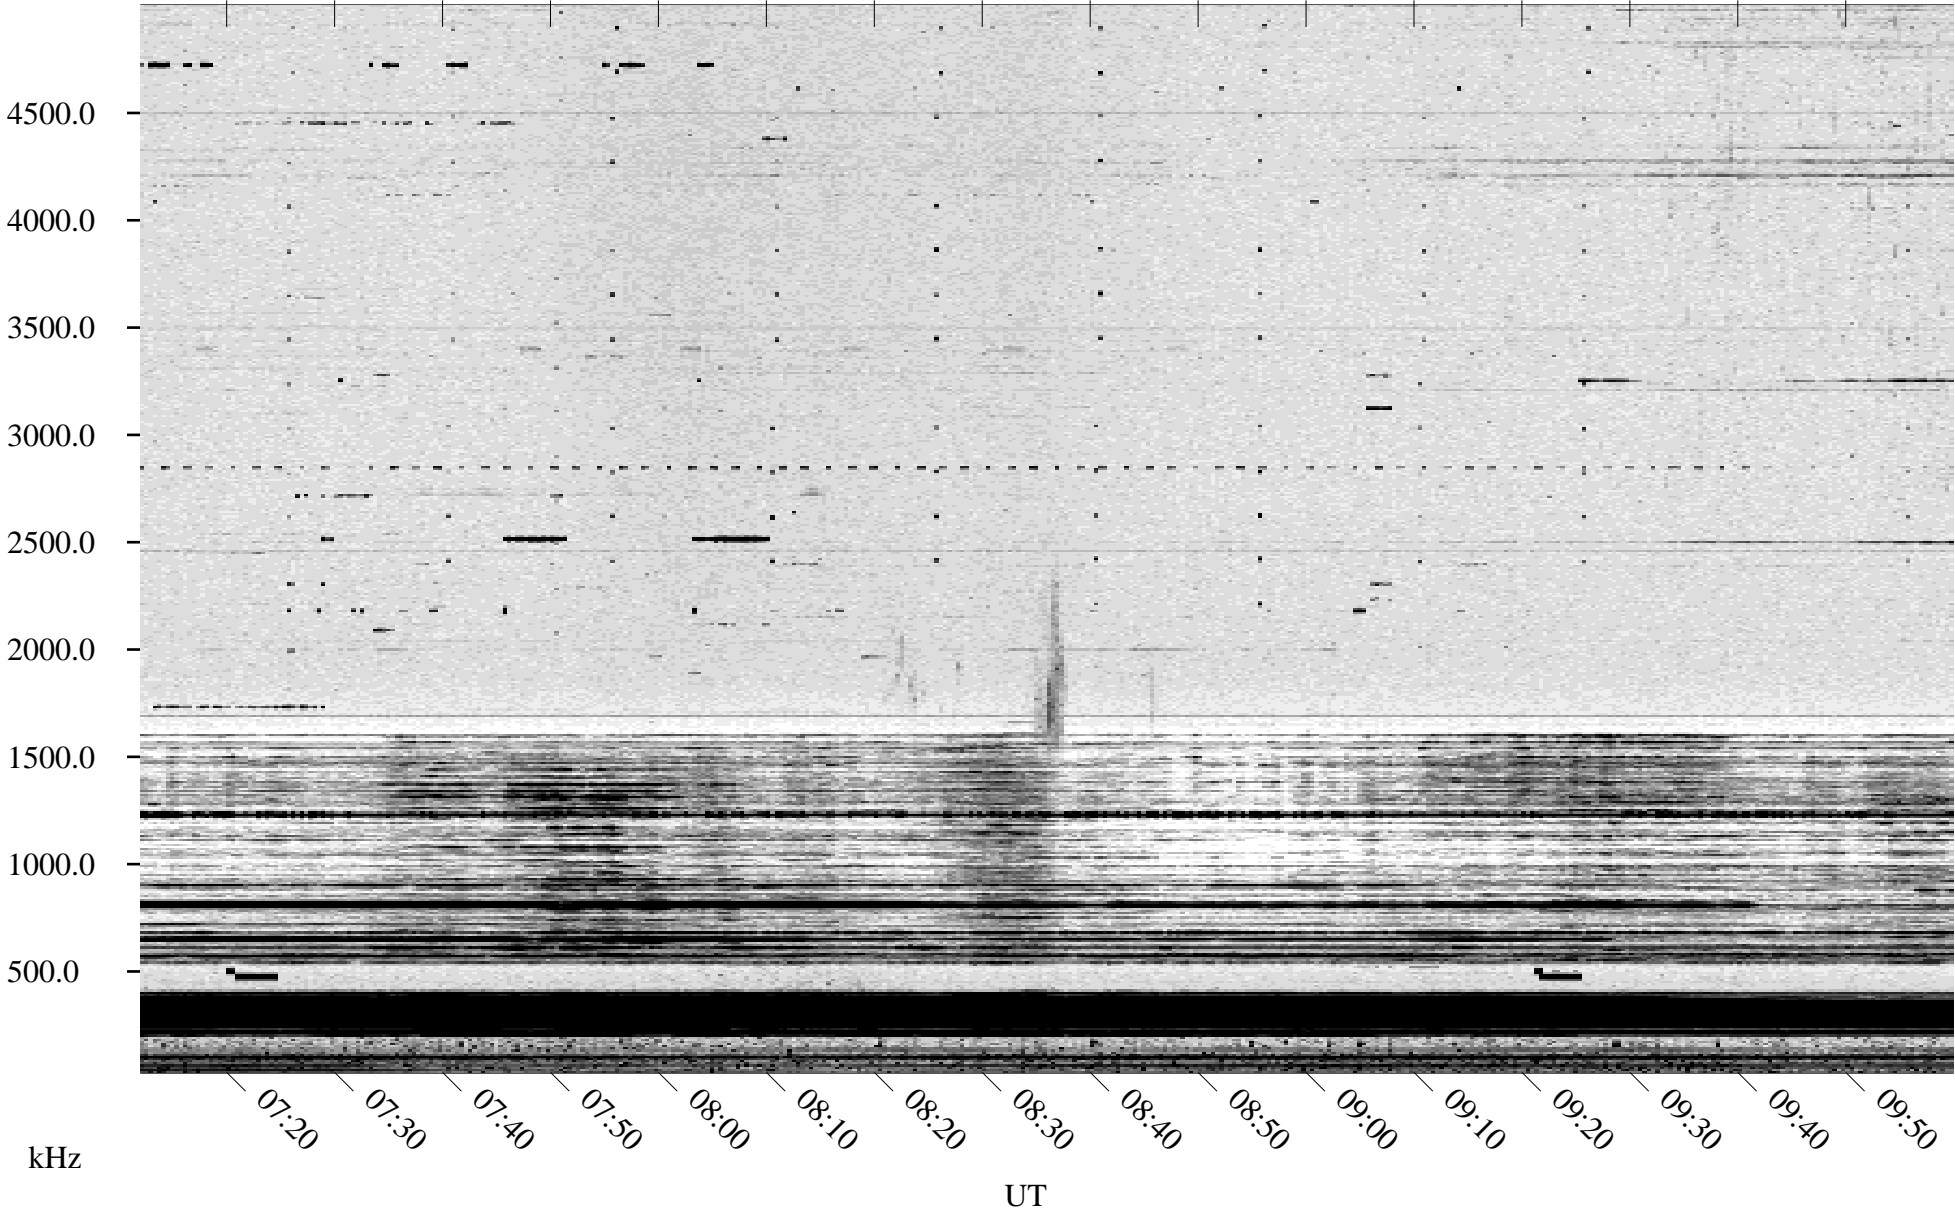

09/26/1996 Churchill, Manitoba

Linear Scale Black = 161 White = 15

ch96270l.r00m max_12

Page 1

09/26/1996 Churchill, Manitoba

Linear Scale Black = 161 White = 15

ch96270l.r00m max_12

Page 2

09/27/1996 Churchill, Manitoba

Linear Scale Black = 161 White = 15

ch96270l.r00m max_12

Page 3

09/27/1996 Churchill, Manitoba

Linear Scale Black = 161 White = 15

ch96270l.r00m max_12

Page 4

09/27/1996 Churchill, Manitoba

Linear Scale Black = 161 White = 15

ch96270l.r00m max_12

09/27/1996 Churchill, Manitoba

Linear Scale Black = 161 White = 15

ch96270l.r00m max_12

Page 6

09/27/1996 Churchill, Manitoba

Linear Scale Black = 161 White = 15

ch96270l.r00m max_12

Page 7

09/27/1996 Churchill, Manitoba

Linear Scale Black = 161 White = 15

ch96270l.r00m max_12

Page 8

UT