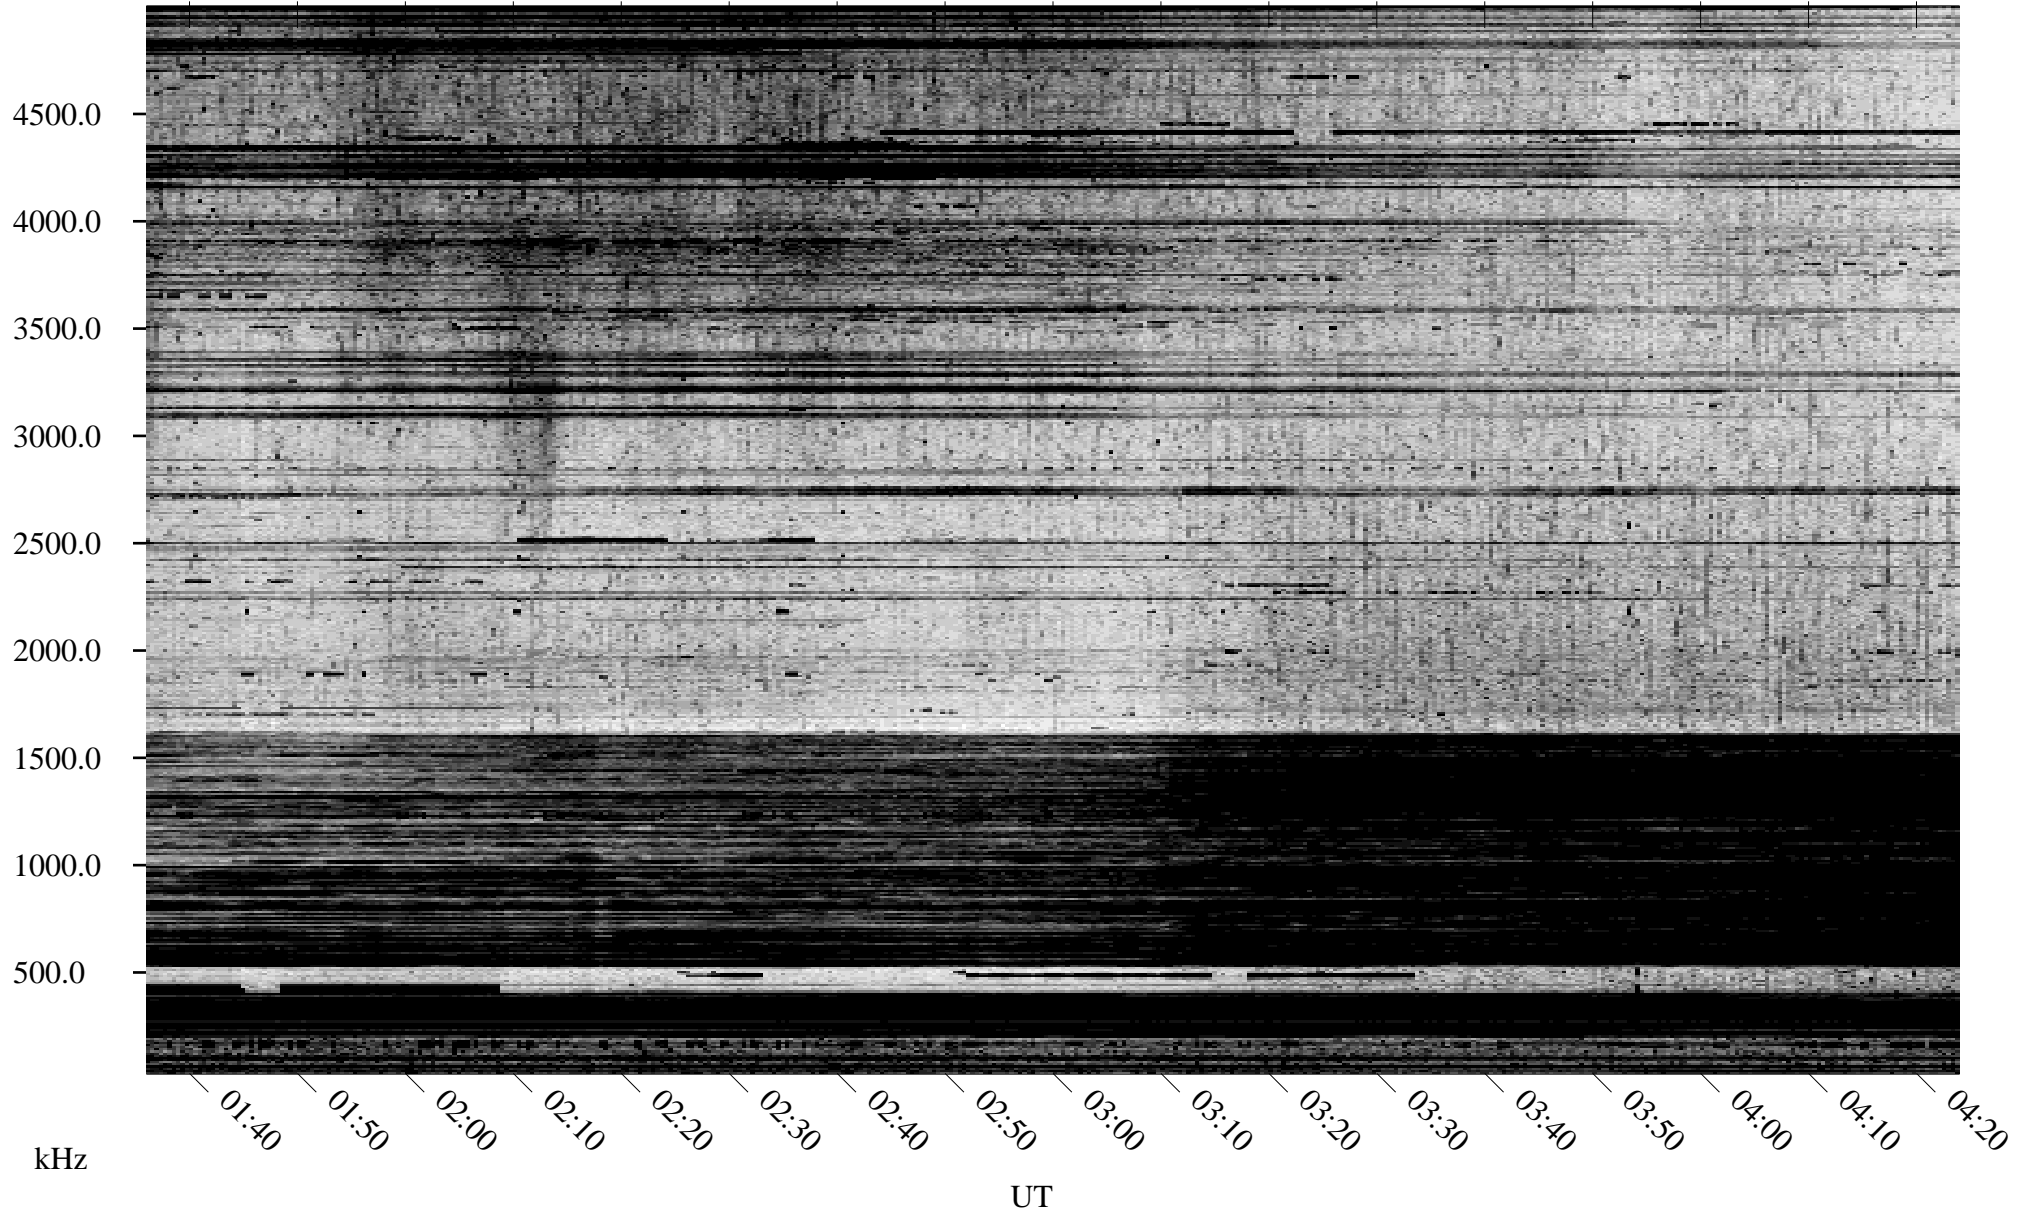

09/27/1996 Churchill, Manitoba

Linear Scale Black = 161 White = 15

ch962711.r00m max_12

Page 1

09/27/1996 Churchill, Manitoba

Linear Scale Black = 161 White = 15

ch962711.r00m max_12

09/28/1996 Churchill, Manitoba

Linear Scale Black = 161 White = 15

ch962711.r00m max_12

Page 3

09/28/1996 Churchill, Manitoba

Linear Scale Black = 161 White = 15

ch96271l.r00m max_12

Page 4

09/28/1996 Churchill, Manitoba

Linear Scale Black = 161 White = 15

ch962711.r00m max_12

Page 5

09/28/1996 Churchill, Manitoba

Linear Scale Black = 161 White = 15

ch962711.r00m max_12

Page 6

09/28/1996 Churchill, Manitoba

Linear Scale Black = 161 White = 15

ch962711.r00m max_12

Page 7

09/28/1996 Churchill, Manitoba

Linear Scale Black = 161 White = 15

ch962711.r00m max_12

Page 8