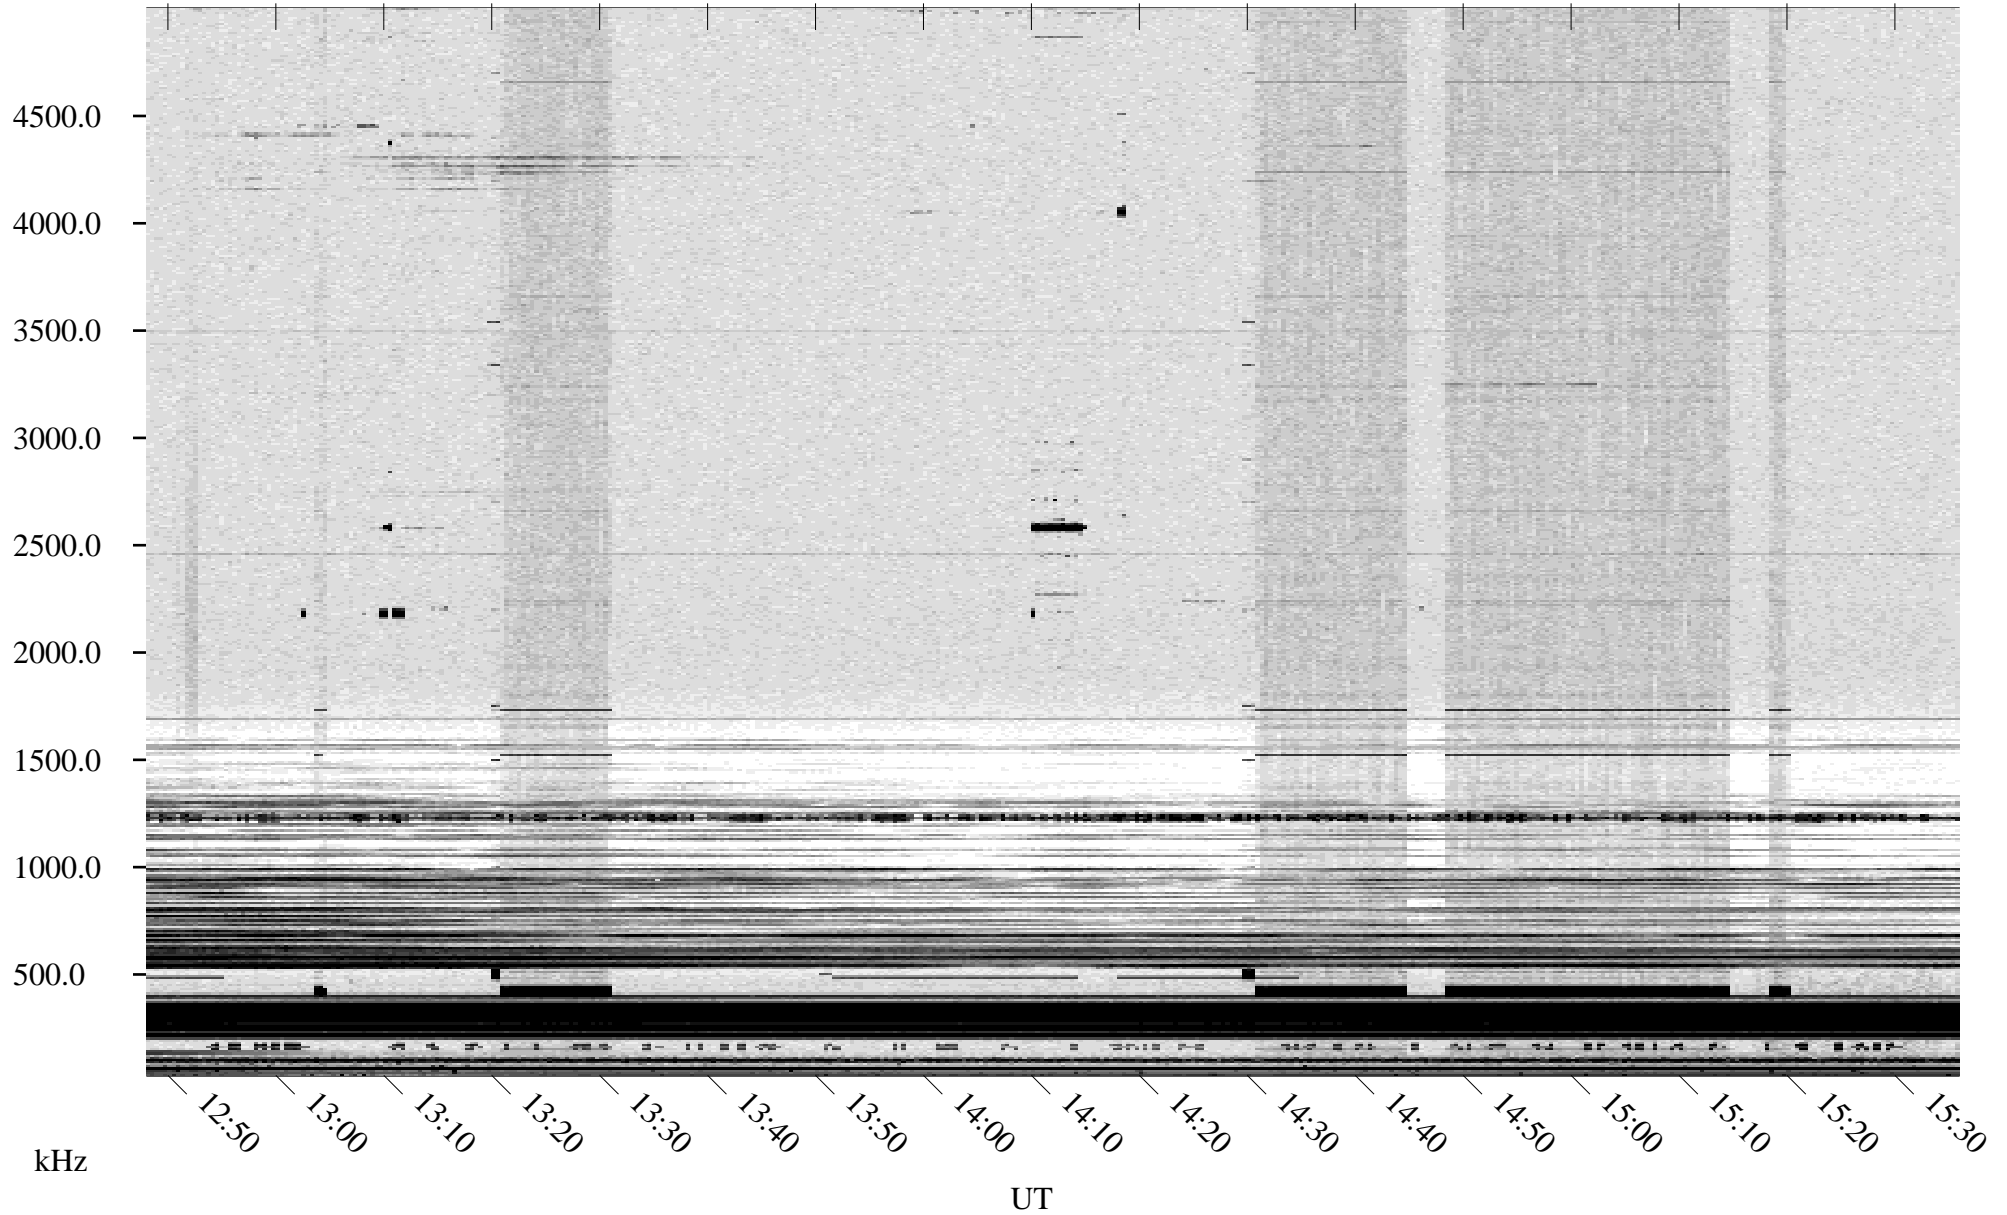

09/27/1996 Churchill, Manitoba

Linear Scale Black = 161 White = 15

ch962711.r00m max_12

Page 1

09/27/1996 Churchill, Manitoba

Linear Scale Black = 161 White = 15

ch962711.r00m max_12

09/28/1996 Churchill, Manitoba

Linear Scale Black = 161 White = 15

ch962711.r00m max_12

Page 3

09/28/1996 Churchill, Manitoba

Linear Scale Black = 161 White = 15

ch96271l.r00m max_12

Page 4

09/28/1996 Churchill, Manitoba

Linear Scale Black = 161 White = 15

ch962711.r00m max_12

Page 5

09/28/1996 Churchill, Manitoba

Linear Scale Black = 161 White = 15

ch962711.r00m max_12

Page 6

09/28/1996 Churchill, Manitoba

Linear Scale Black = 161 White = 15

ch962711.r00m max_12

Page 7

09/28/1996 Churchill, Manitoba

Linear Scale Black = 161 White = 15

ch962711.r00m max_12

Page 8