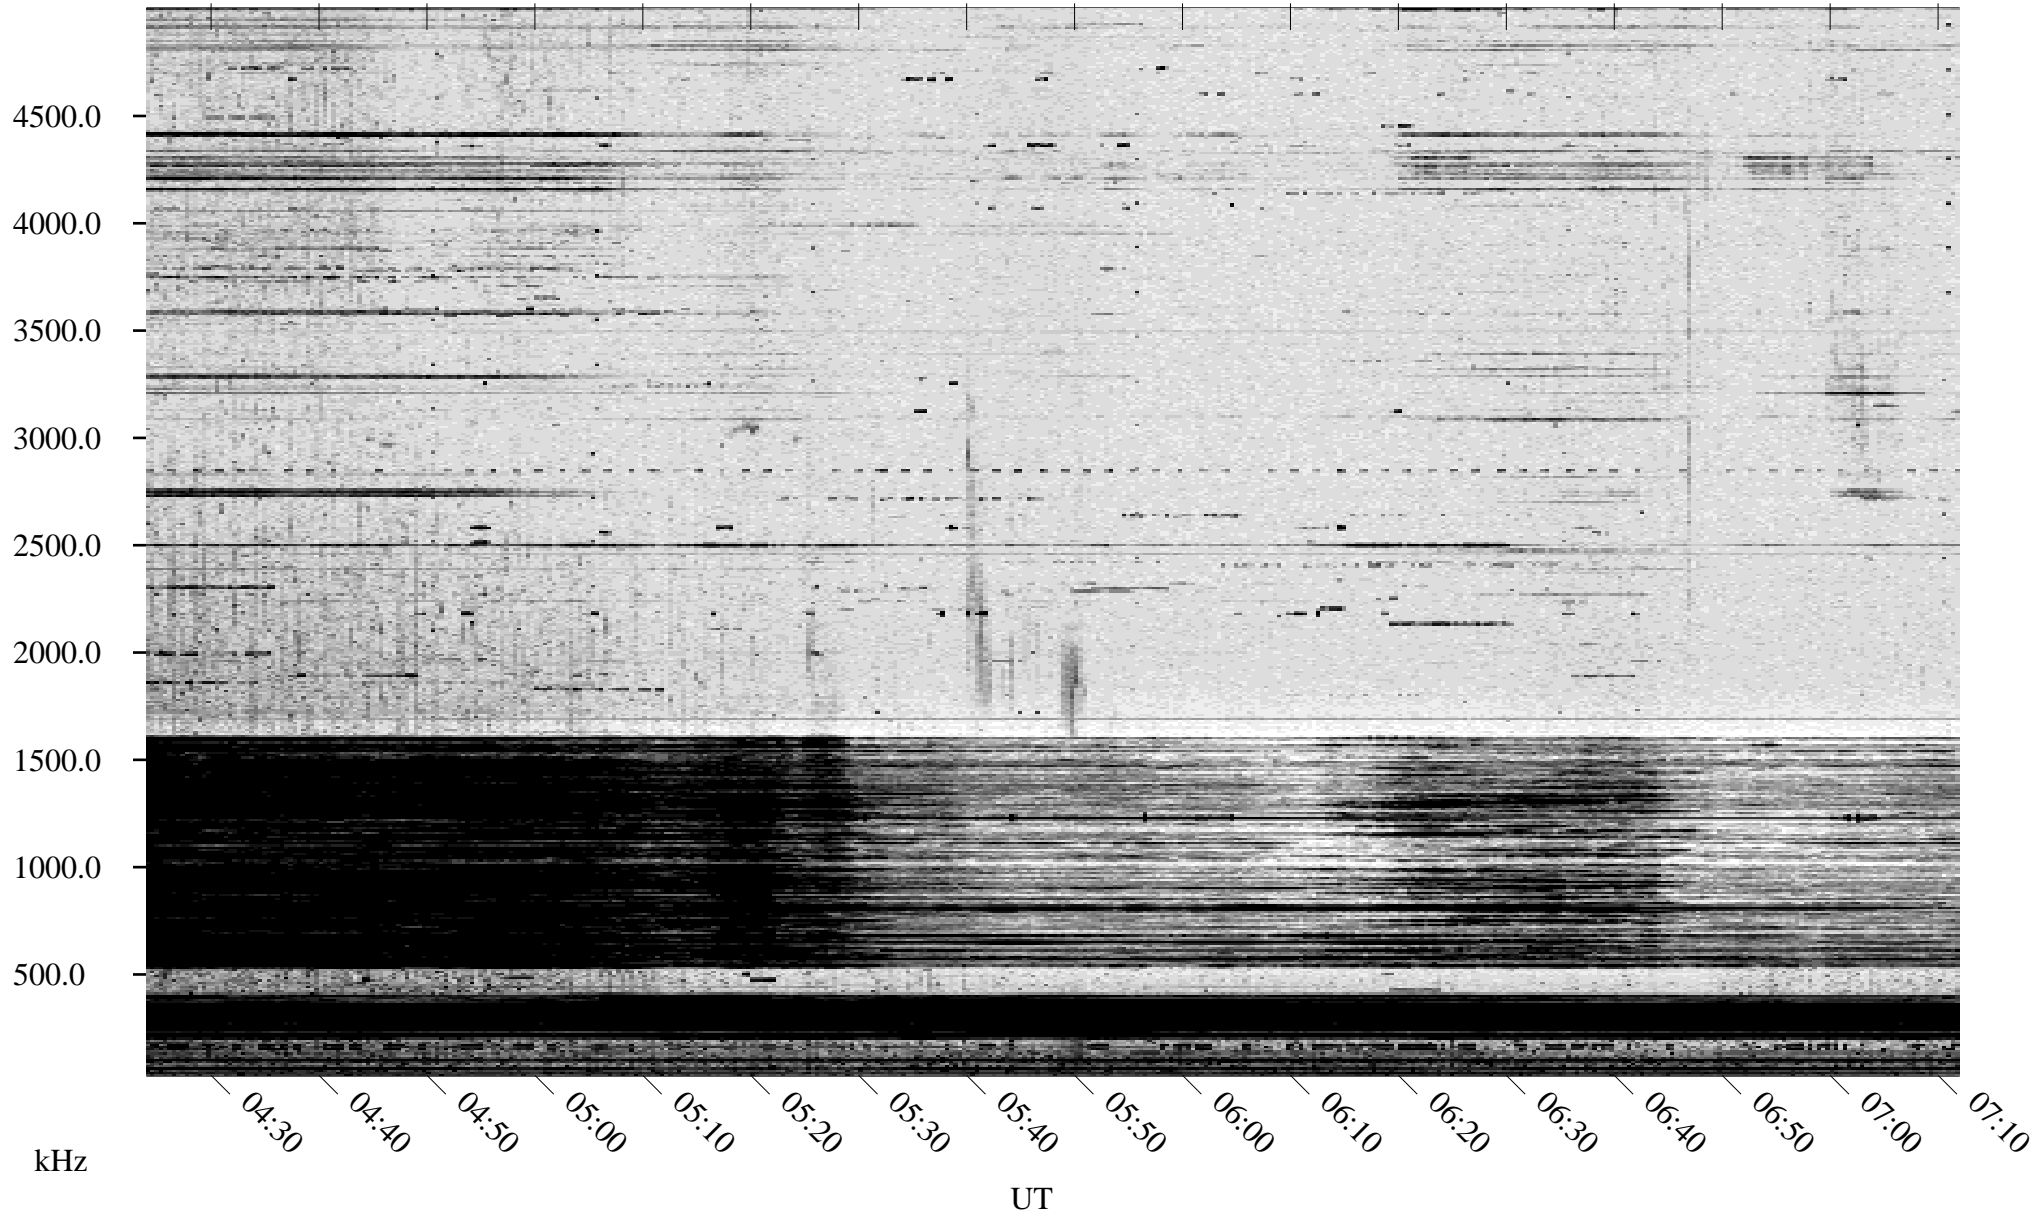

09/27/1996 Churchill, Manitoba

Linear Scale Black = 161 White = 15

ch962711.r00m max_12

Page 1

09/27/1996 Churchill, Manitoba

Linear Scale Black = 161 White = 15

ch962711.r00m max_12

09/28/1996 Churchill, Manitoba

Linear Scale Black = 161 White = 15

ch962711.r00m max_12

Page 3

09/28/1996 Churchill, Manitoba

Linear Scale Black = 161 White = 15

ch96271l.r00m max_12

Page 4

09/28/1996 Churchill, Manitoba

Linear Scale Black = 161 White = 15

ch962711.r00m max_12

Page 5

09/28/1996 Churchill, Manitoba

Linear Scale Black = 161 White = 15

ch962711.r00m max_12

Page 6

09/28/1996 Churchill, Manitoba

Linear Scale Black = 161 White = 15

ch962711.r00m max_12

Page 7

09/28/1996 Churchill, Manitoba

Linear Scale Black = 161 White = 15

ch962711.r00m max_12

Page 8