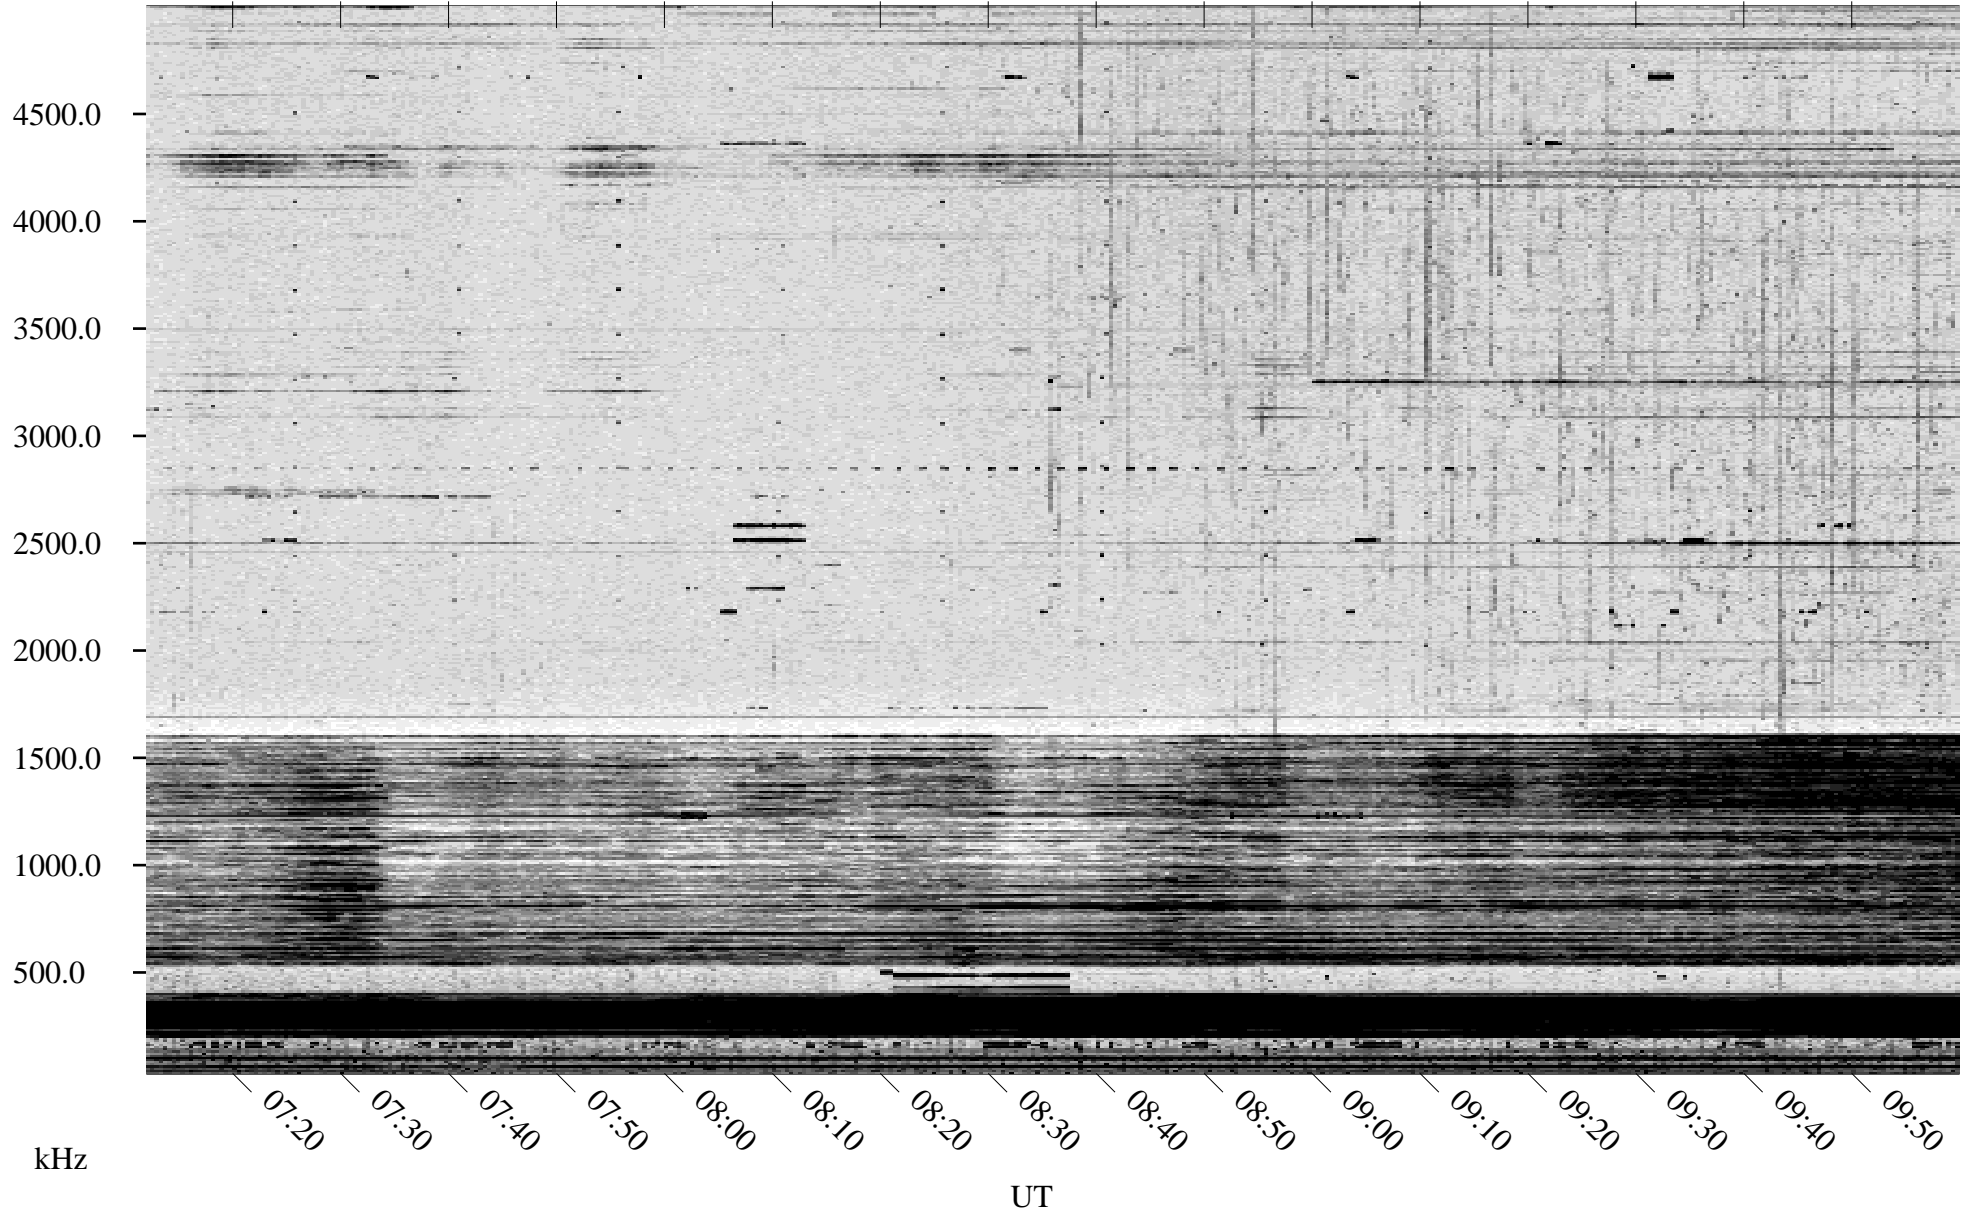

09/27/1996 Churchill, Manitoba

Linear Scale Black = 161 White = 15

ch962711.r00m max_12

Page 1

09/27/1996 Churchill, Manitoba

Linear Scale Black = 161 White = 15

ch962711.r00m max_12

09/28/1996 Churchill, Manitoba

Linear Scale Black = 161 White = 15

ch962711.r00m max_12

Page 3

09/28/1996 Churchill, Manitoba

Linear Scale Black = 161 White = 15

ch96271l.r00m max_12

Page 4

09/28/1996 Churchill, Manitoba

Linear Scale Black = 161 White = 15

ch962711.r00m max_12

Page 5

09/28/1996 Churchill, Manitoba

Linear Scale Black = 161 White = 15

ch962711.r00m max_12

Page 6

09/28/1996 Churchill, Manitoba

Linear Scale Black = 161 White = 15

ch962711.r00m max_12

Page 7

09/28/1996 Churchill, Manitoba

Linear Scale Black = 161 White = 15

ch962711.r00m max_12

Page 8