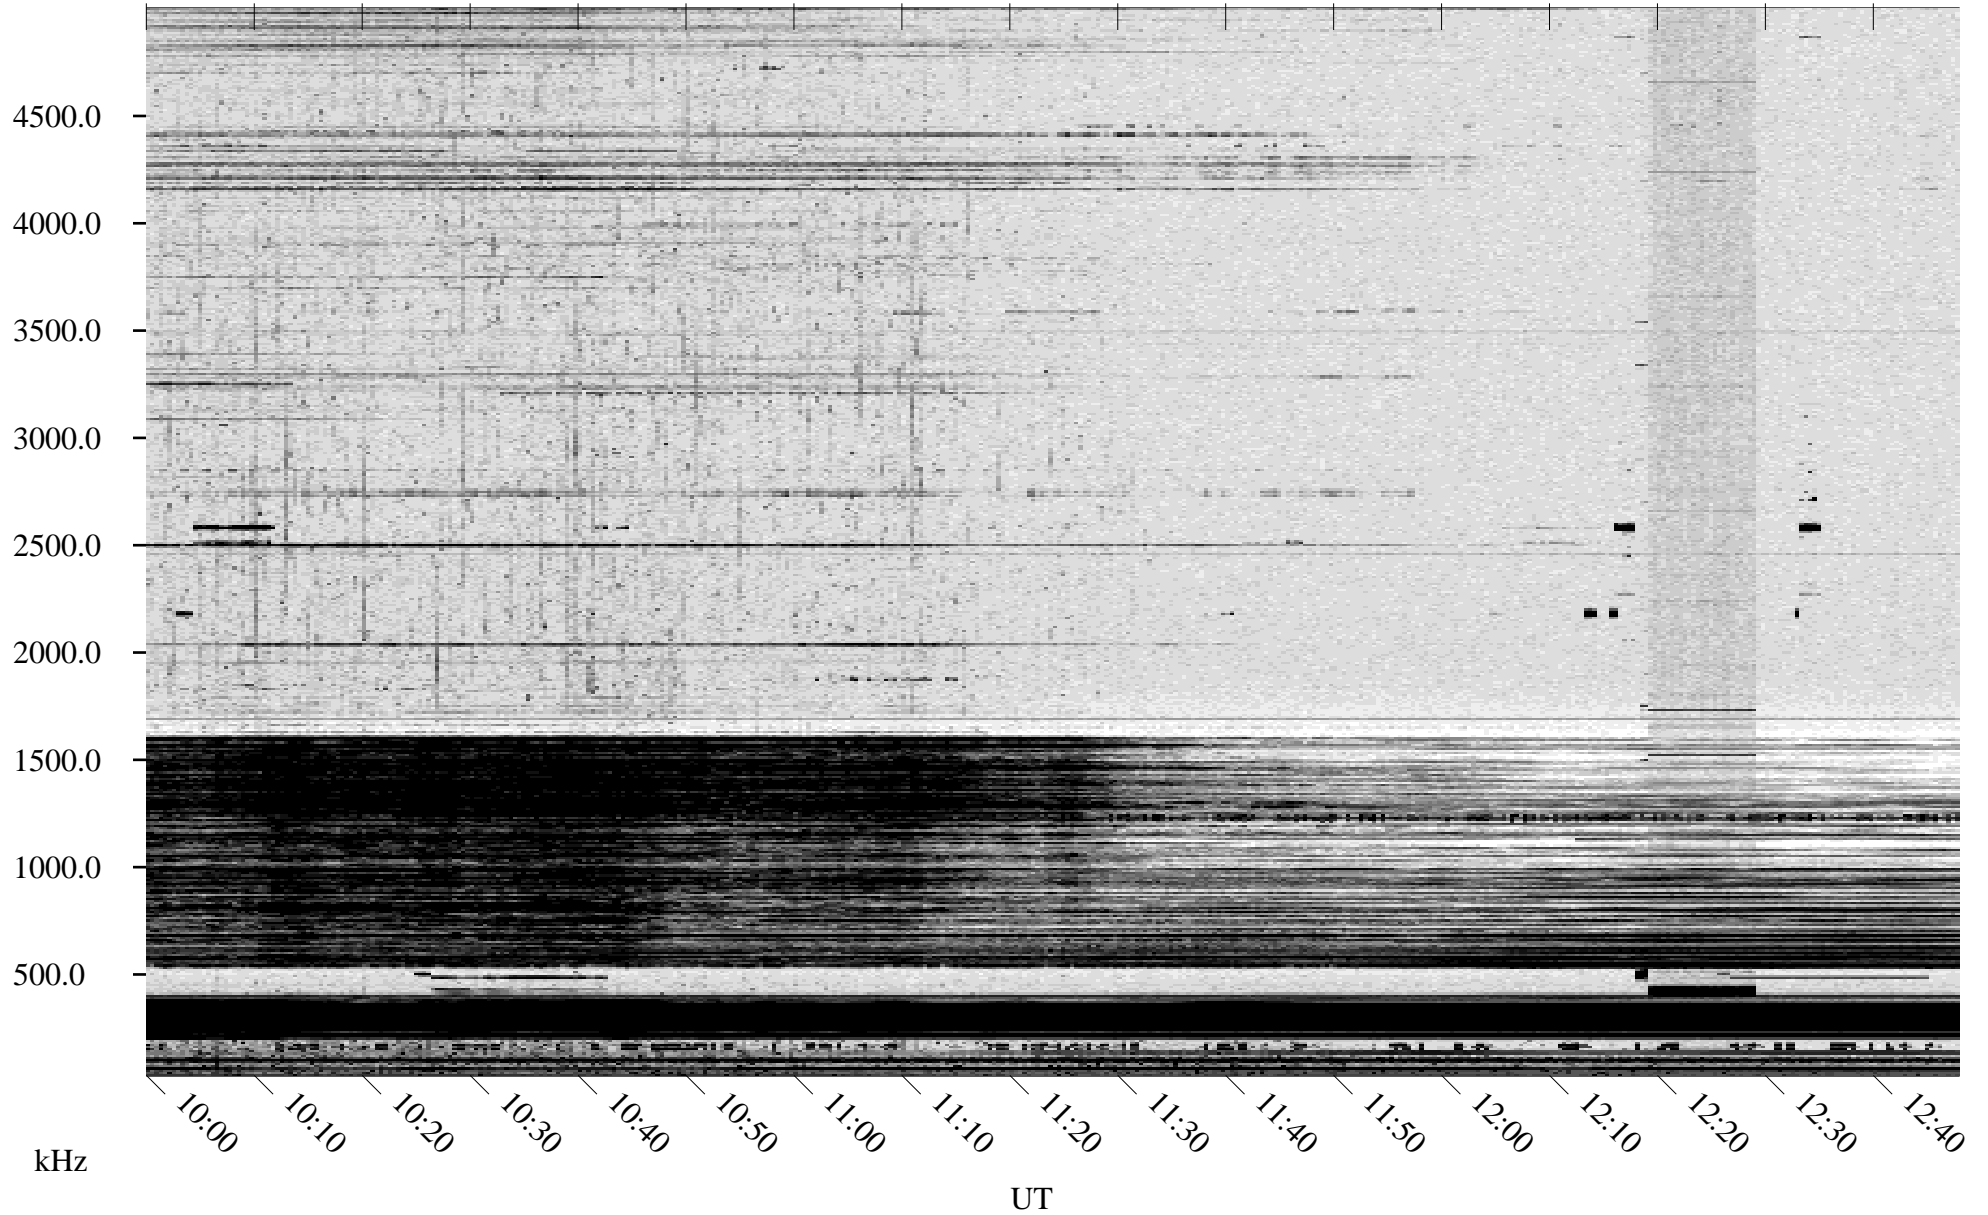

09/27/1996 Churchill, Manitoba

Linear Scale Black = 161 White = 15

ch962711.r00m max_12

Page 1

09/27/1996 Churchill, Manitoba

Linear Scale Black = 161 White = 15

ch962711.r00m max_12

09/28/1996 Churchill, Manitoba

Linear Scale Black = 161 White = 15

ch962711.r00m max_12

Page 3

09/28/1996 Churchill, Manitoba

Linear Scale Black = 161 White = 15

ch96271l.r00m max_12

Page 4

09/28/1996 Churchill, Manitoba

Linear Scale Black = 161 White = 15

ch962711.r00m max_12

Page 5

09/28/1996 Churchill, Manitoba

Linear Scale Black = 161 White = 15

ch962711.r00m max_12

Page 6

09/28/1996 Churchill, Manitoba

Linear Scale Black = 161 White = 15

ch962711.r00m max_12

Page 7

09/28/1996 Churchill, Manitoba

Linear Scale Black = 161 White = 15

ch962711.r00m max_12

Page 8