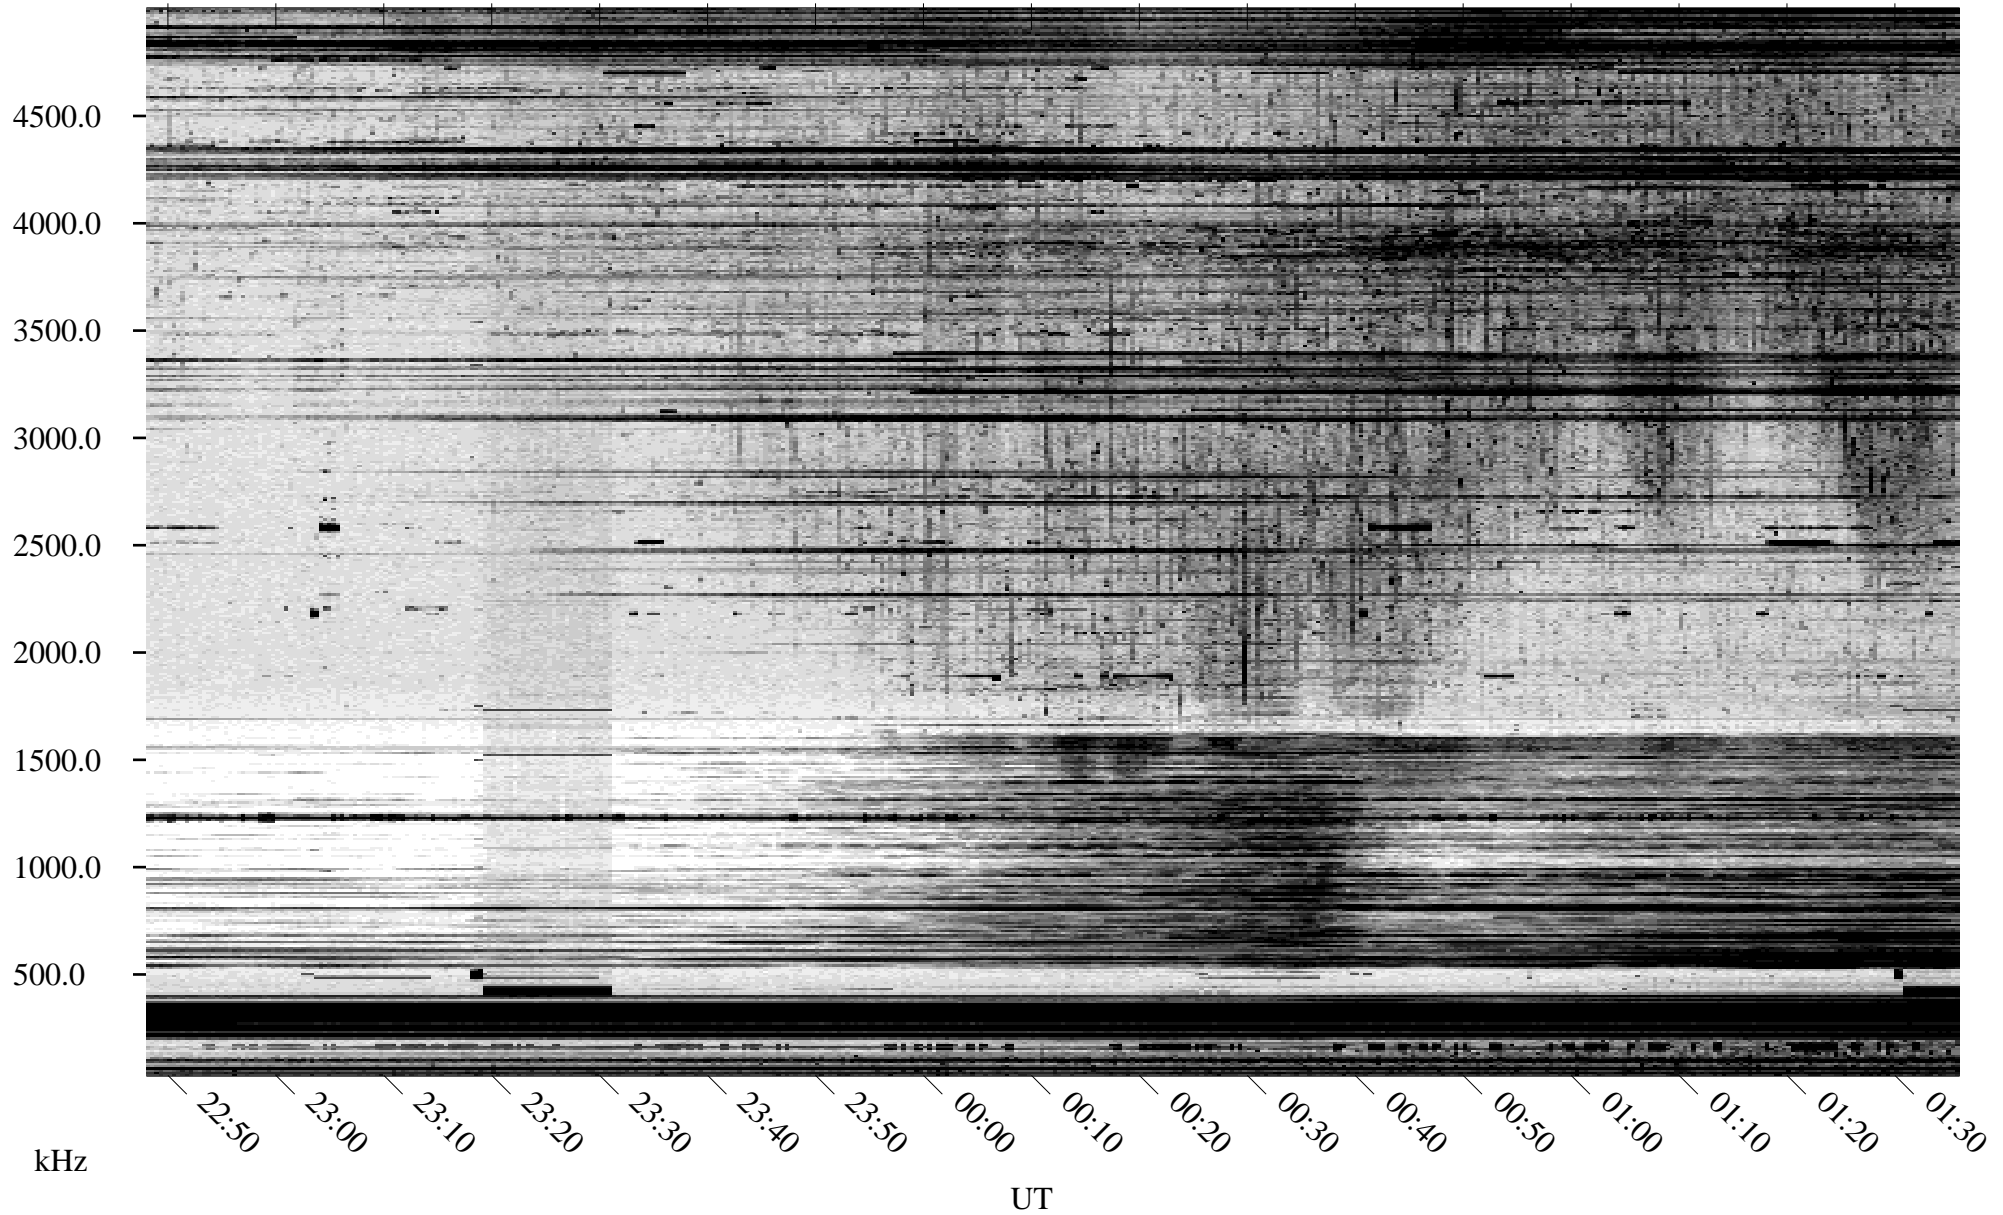

09/27/1996 Churchill, Manitoba

Linear Scale Black = 161 White = 15

ch962711.r00m max_12

Page 1

09/27/1996 Churchill, Manitoba

Linear Scale Black = 161 White = 15

ch962711.r00m max_12

09/28/1996 Churchill, Manitoba

Linear Scale Black = 161 White = 15

ch962711.r00m max_12

Page 3

09/28/1996 Churchill, Manitoba

Linear Scale Black = 161 White = 15

ch96271l.r00m max_12

Page 4

09/28/1996 Churchill, Manitoba

Linear Scale Black = 161 White = 15

ch962711.r00m max_12

Page 5

09/28/1996 Churchill, Manitoba

Linear Scale Black = 161 White = 15

ch962711.r00m max_12

Page 6

09/28/1996 Churchill, Manitoba

Linear Scale Black = 161 White = 15

ch962711.r00m max_12

Page 7

09/28/1996 Churchill, Manitoba

Linear Scale Black = 161 White = 15

ch962711.r00m max_12

Page 8