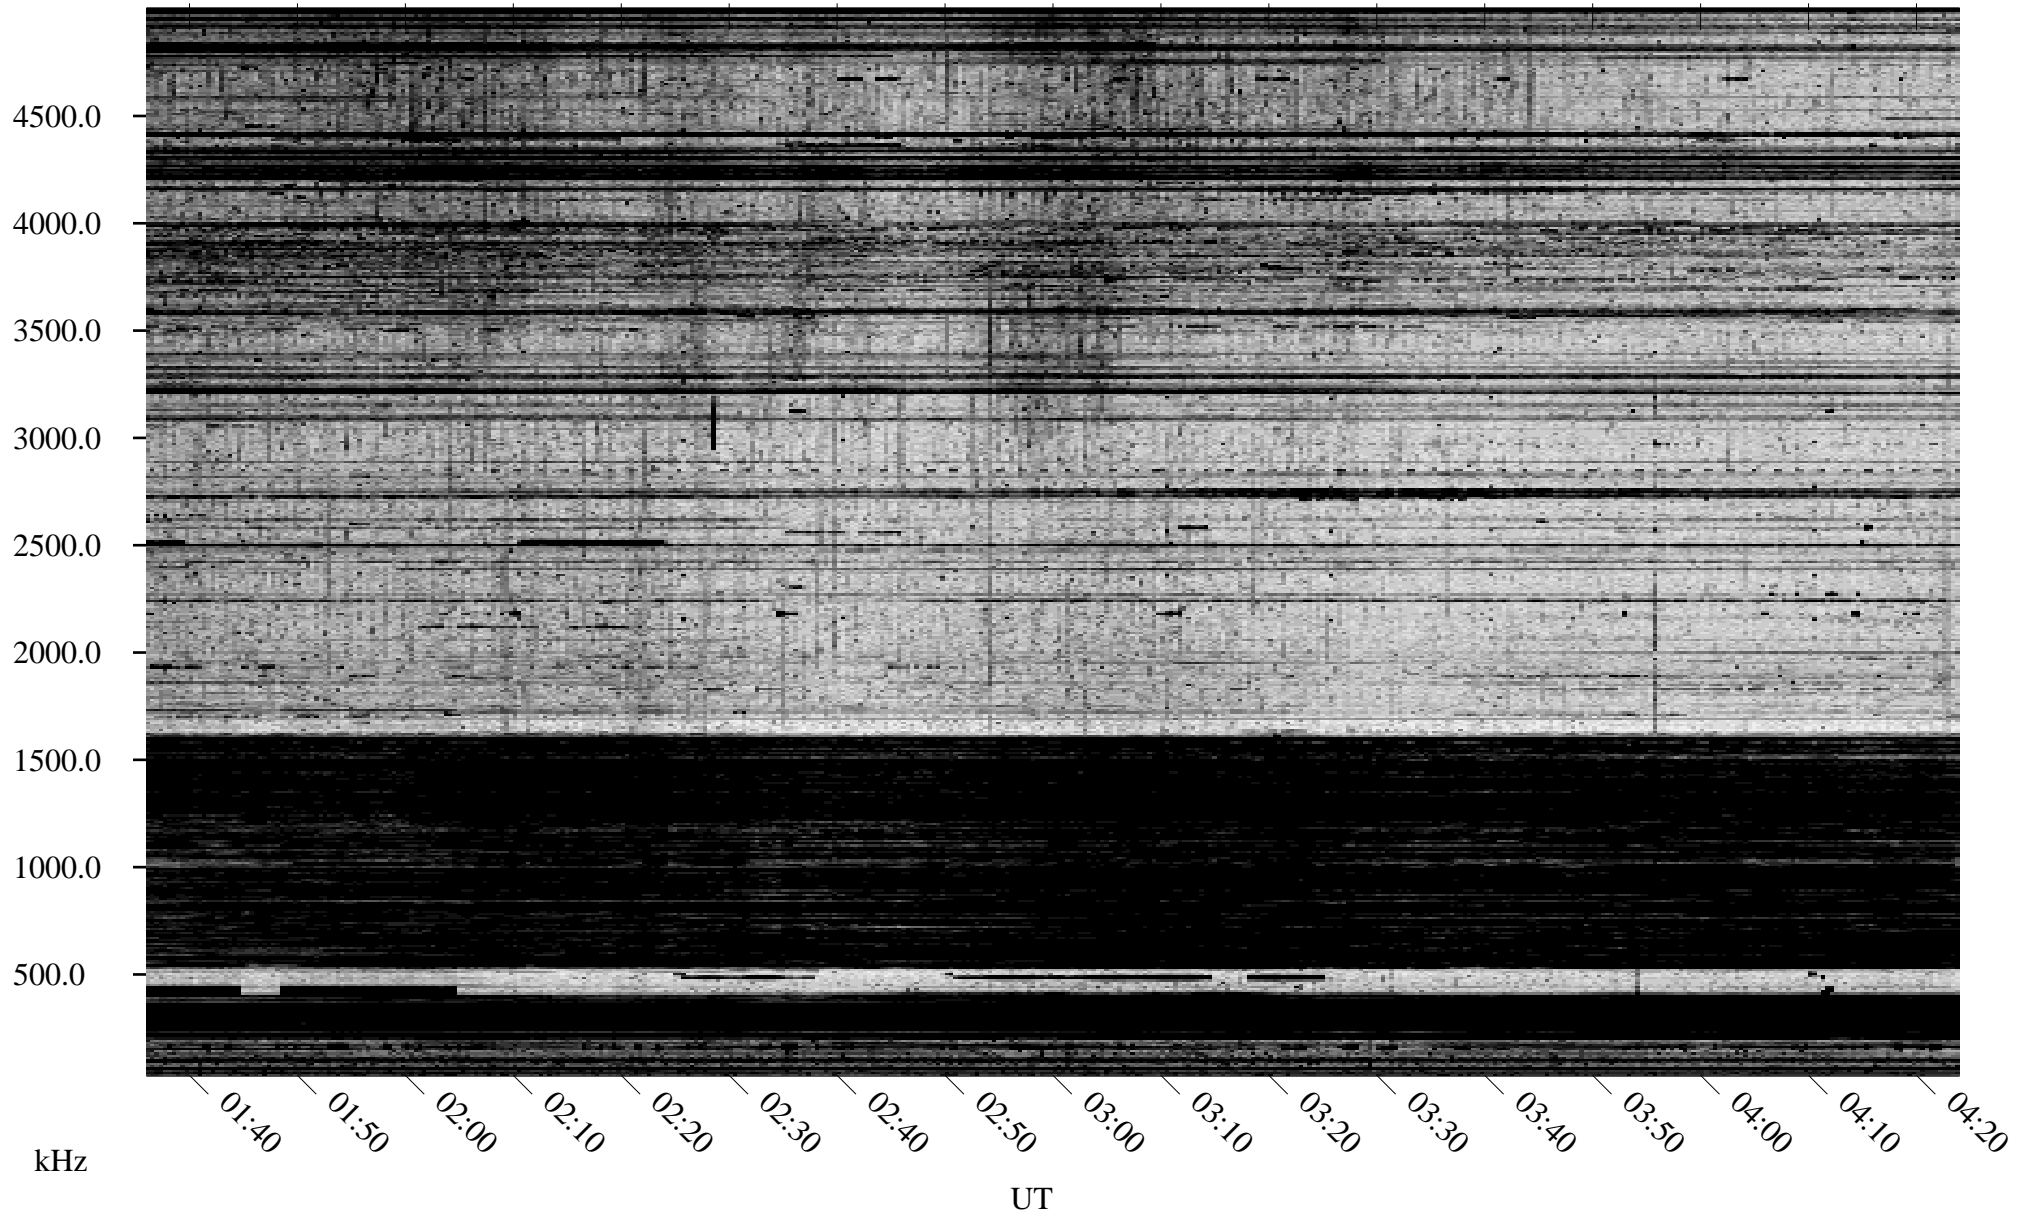

09/28/1996 Churchill, Manitoba

Linear Scale Black = 161 White = 15

ch96272l.r00m max_12

Page 1

09/28/1996 Churchill, Manitoba

Linear Scale Black = 161 White = 15

ch96272l.r00m max_12

Page 2

09/29/1996 Churchill, Manitoba

Linear Scale Black = 161 White = 15

ch96272l.r00m max_12

Page 3

09/29/1996 Churchill, Manitoba

Linear Scale Black = 161 White = 15

ch96272l.r00m max_12

Page 4

09/29/1996 Churchill, Manitoba

Linear Scale Black = 161 White = 15

ch96272l.r00m max_12

Page 5

09/29/1996 Churchill, Manitoba

Linear Scale Black = 161 White = 15

ch96272l.r00m max_12

Page 6

09/29/1996 Churchill, Manitoba

Linear Scale Black = 161 White = 15

ch96272l.r00m max_12

Page 7

09/29/1996 Churchill, Manitoba

Linear Scale Black = 161 White = 15

ch96272l.r00m max_12

Page 8