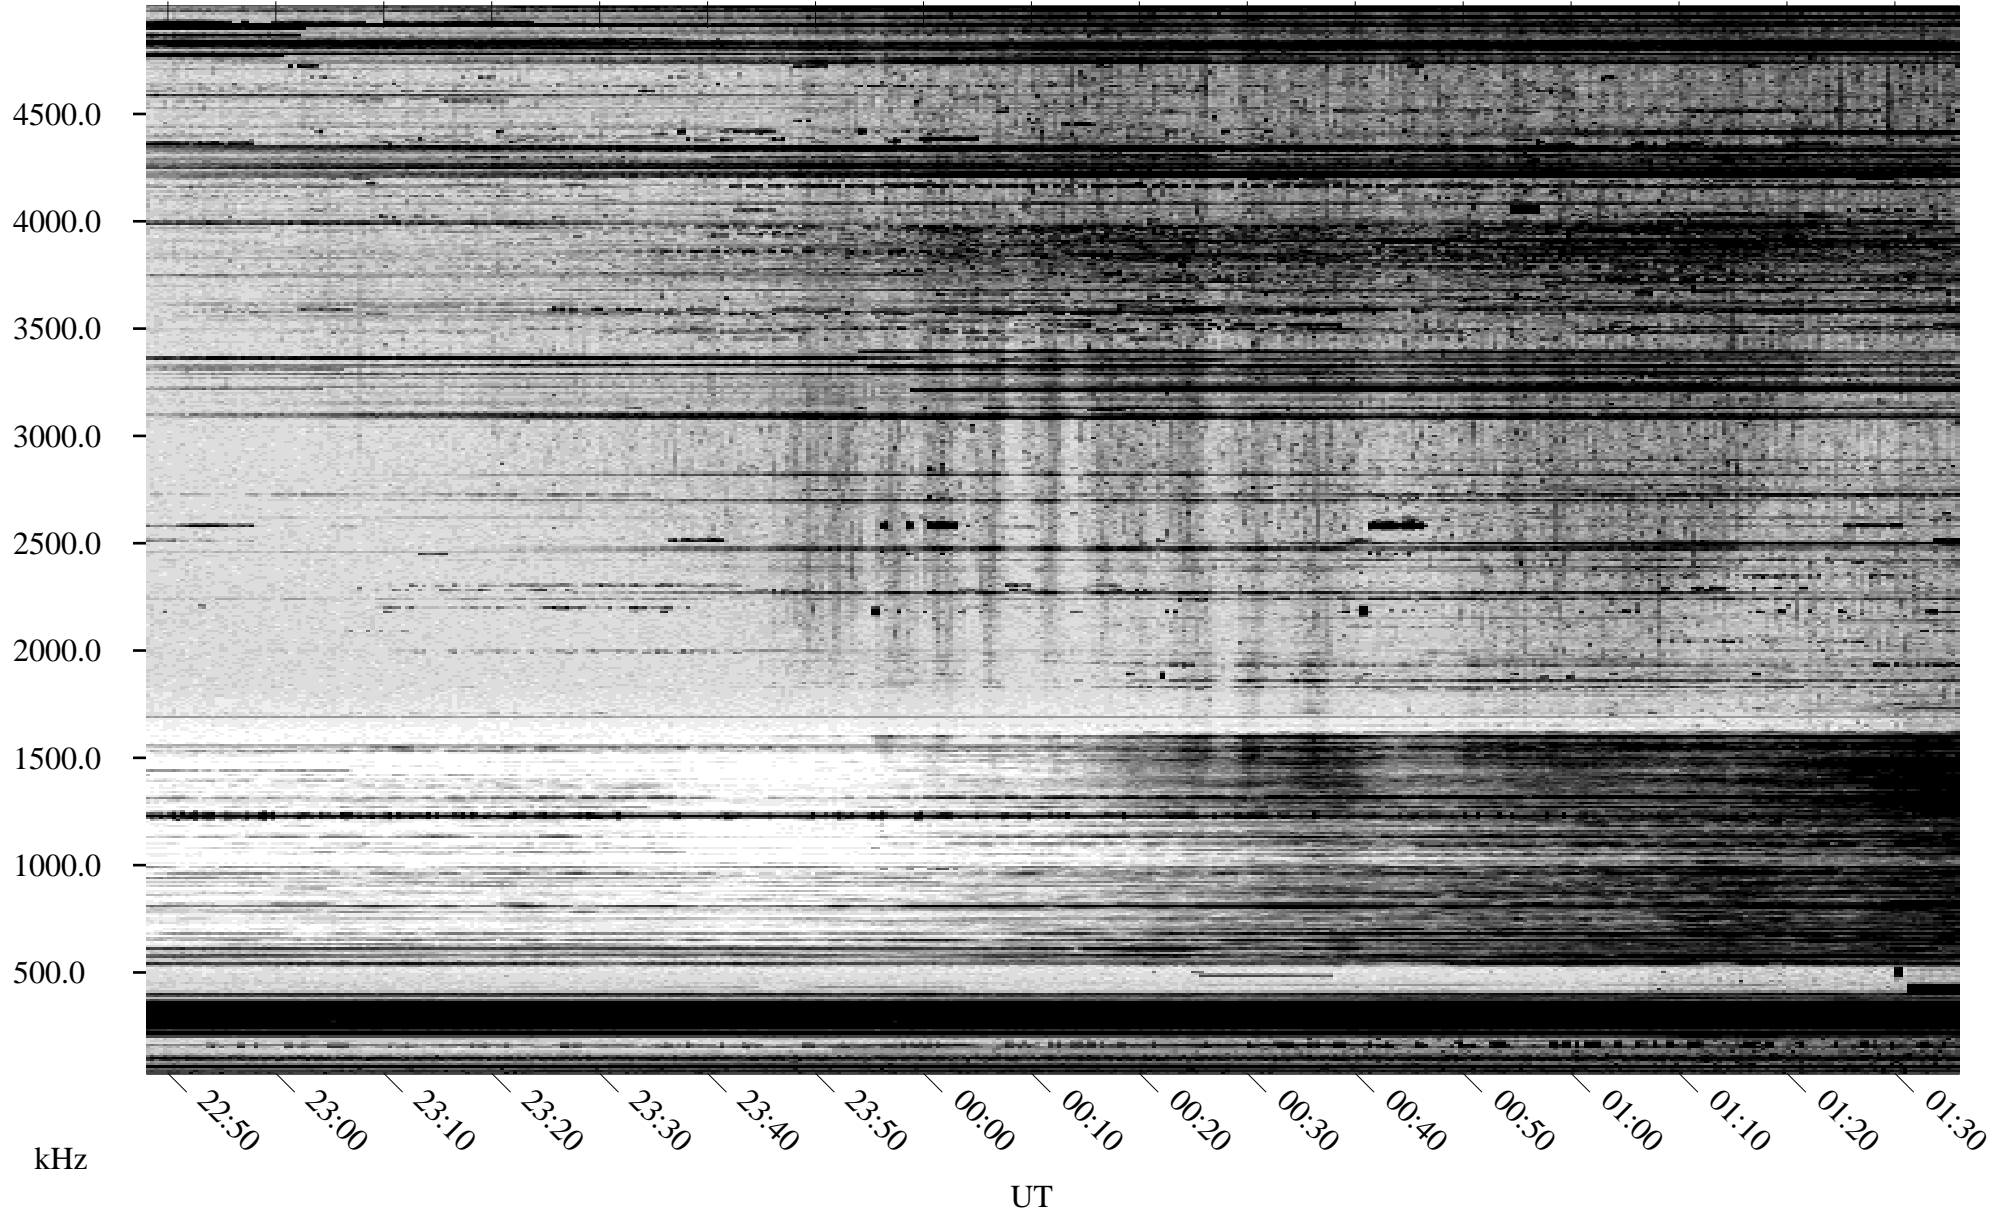

09/28/1996 Churchill, Manitoba

Linear Scale Black = 161 White = 15

ch96272l.r00m max_12

Page 1

09/28/1996 Churchill, Manitoba

Linear Scale Black = 161 White = 15

ch96272l.r00m max_12

Page 2

09/29/1996 Churchill, Manitoba

Linear Scale Black = 161 White = 15

ch96272l.r00m max_12

Page 3

09/29/1996 Churchill, Manitoba

Linear Scale Black = 161 White = 15

ch96272l.r00m max_12

Page 4

09/29/1996 Churchill, Manitoba

Linear Scale Black = 161 White = 15

ch96272l.r00m max_12

Page 5

09/29/1996 Churchill, Manitoba

Linear Scale Black = 161 White = 15

ch96272l.r00m max_12

Page 6

09/29/1996 Churchill, Manitoba

Linear Scale Black = 161 White = 15

ch96272l.r00m max_12

Page 7

09/29/1996 Churchill, Manitoba

Linear Scale Black = 161 White = 15

ch96272l.r00m max_12

Page 8