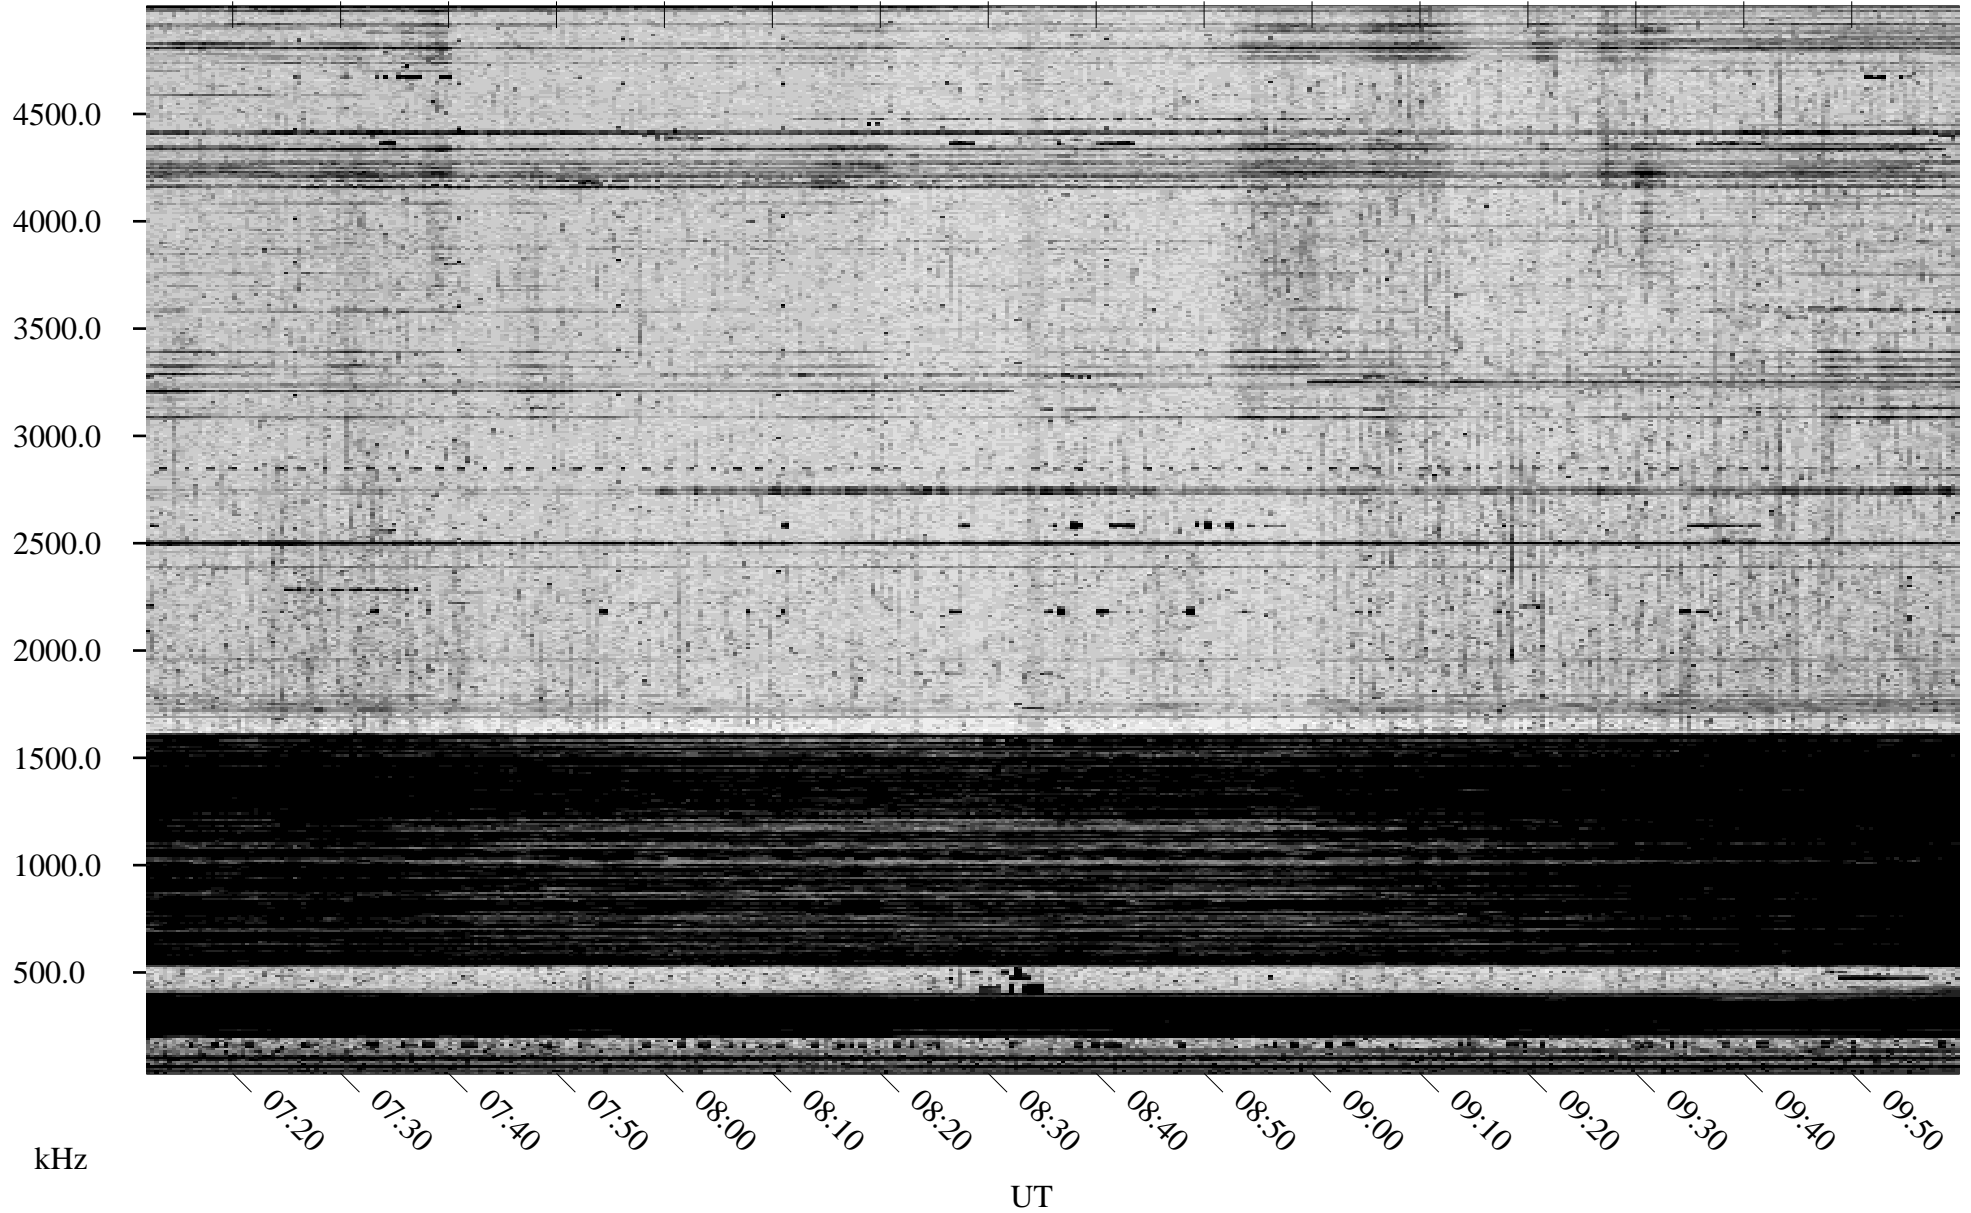

09/28/1996 Churchill, Manitoba

Linear Scale Black = 161 White = 15

ch96272l.r00m max_12

Page 1

09/28/1996 Churchill, Manitoba

Linear Scale Black = 161 White = 15

ch96272l.r00m max_12

Page 2

09/29/1996 Churchill, Manitoba

Linear Scale Black = 161 White = 15

ch96272l.r00m max_12

Page 3

09/29/1996 Churchill, Manitoba

Linear Scale Black = 161 White = 15

ch96272l.r00m max_12

Page 4

09/29/1996 Churchill, Manitoba

Linear Scale Black = 161 White = 15

ch96272l.r00m max_12

Page 5

09/29/1996 Churchill, Manitoba

Linear Scale Black = 161 White = 15

ch96272l.r00m max_12

Page 6

09/29/1996 Churchill, Manitoba

Linear Scale Black = 161 White = 15

ch96272l.r00m max_12

Page 7

09/29/1996 Churchill, Manitoba

Linear Scale Black = 161 White = 15

ch96272l.r00m max_12

Page 8