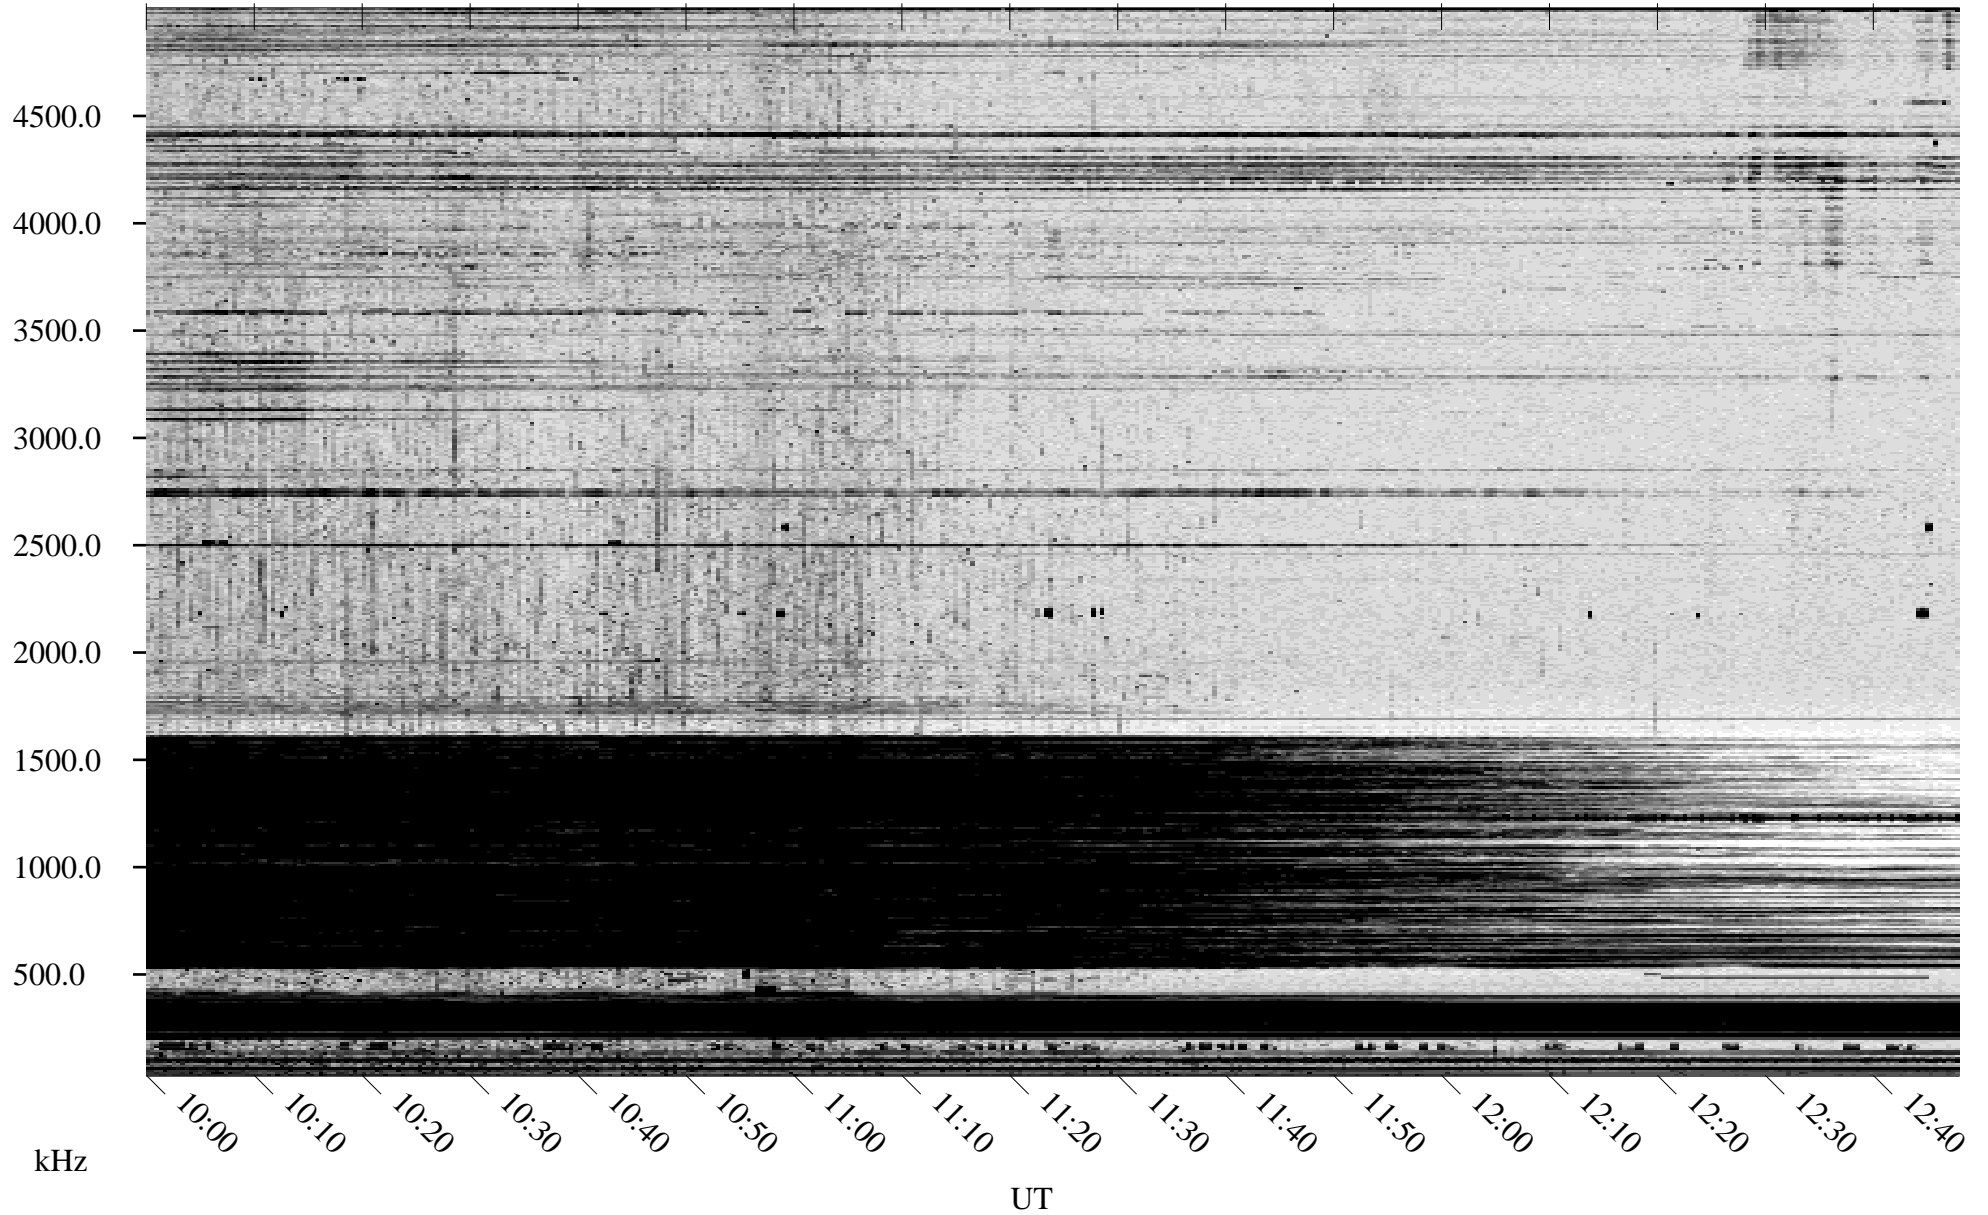

09/28/1996 Churchill, Manitoba

Linear Scale Black = 161 White = 15

ch96272l.r00m max_12

Page 1

09/28/1996 Churchill, Manitoba

Linear Scale Black = 161 White = 15

ch96272l.r00m max_12

Page 2

09/29/1996 Churchill, Manitoba

Linear Scale Black = 161 White = 15

ch96272l.r00m max_12

Page 3

09/29/1996 Churchill, Manitoba

Linear Scale Black = 161 White = 15

ch96272l.r00m max_12

Page 4

09/29/1996 Churchill, Manitoba

Linear Scale Black = 161 White = 15

ch96272l.r00m max_12

Page 5

09/29/1996 Churchill, Manitoba

Linear Scale Black = 161 White = 15

ch96272l.r00m max_12

Page 6

09/29/1996 Churchill, Manitoba

Linear Scale Black = 161 White = 15

ch96272l.r00m max_12

Page 7

09/29/1996 Churchill, Manitoba

Linear Scale Black = 161 White = 15

ch96272l.r00m max_12

Page 8