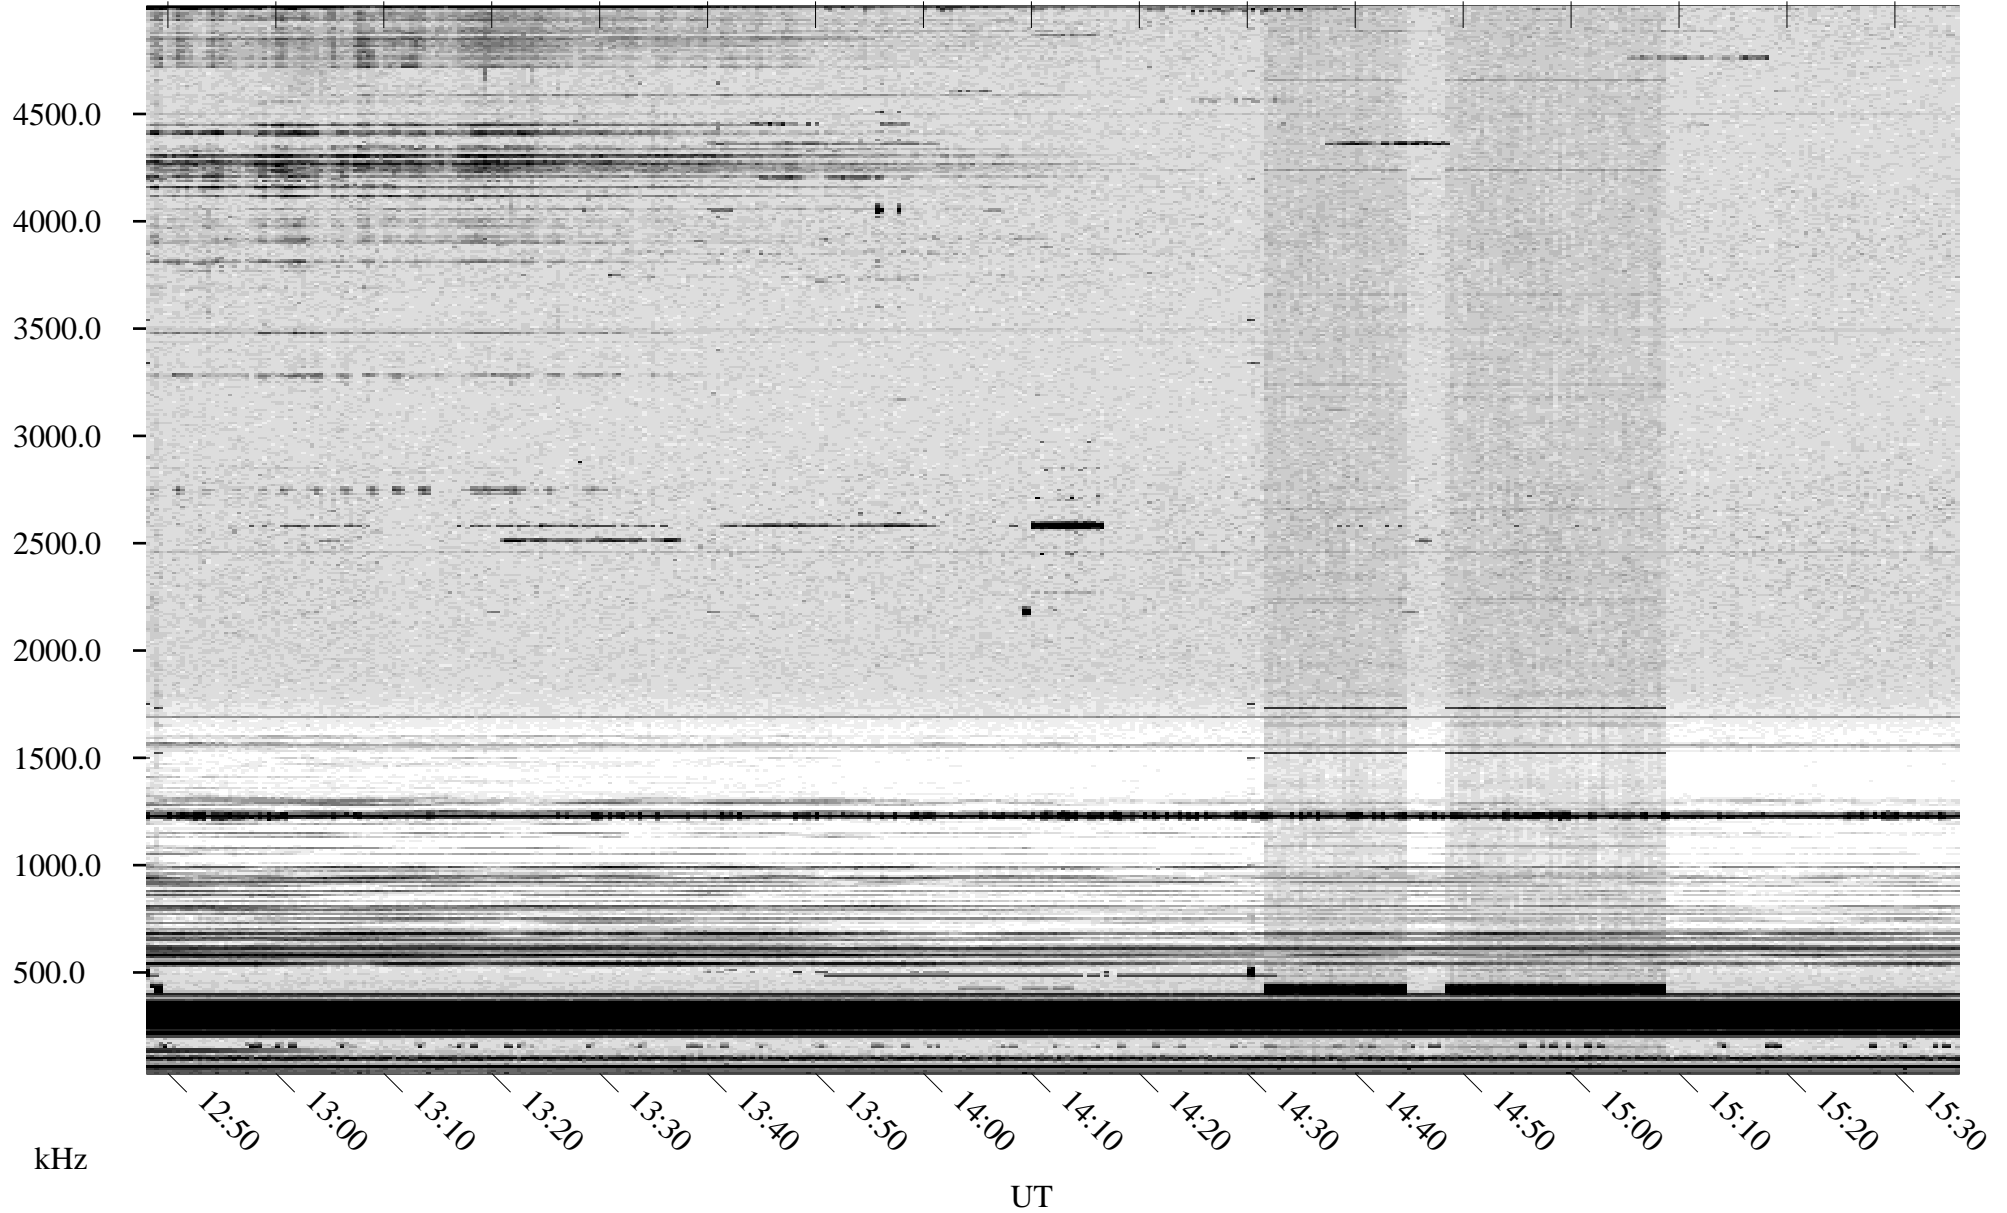

09/28/1996 Churchill, Manitoba

Linear Scale Black = 161 White = 15

ch96272l.r00m max_12

Page 1

09/28/1996 Churchill, Manitoba

Linear Scale Black = 161 White = 15

ch96272l.r00m max_12

Page 2

09/29/1996 Churchill, Manitoba

Linear Scale Black = 161 White = 15

ch96272l.r00m max_12

Page 3

09/29/1996 Churchill, Manitoba

Linear Scale Black = 161 White = 15

ch96272l.r00m max_12

Page 4

09/29/1996 Churchill, Manitoba

Linear Scale Black = 161 White = 15

ch96272l.r00m max_12

Page 5

09/29/1996 Churchill, Manitoba

Linear Scale Black = 161 White = 15

ch96272l.r00m max_12

Page 6

09/29/1996 Churchill, Manitoba

Linear Scale Black = 161 White = 15

ch96272l.r00m max_12

Page 7

09/29/1996 Churchill, Manitoba

Linear Scale Black = 161 White = 15

ch96272l.r00m max_12

Page 8