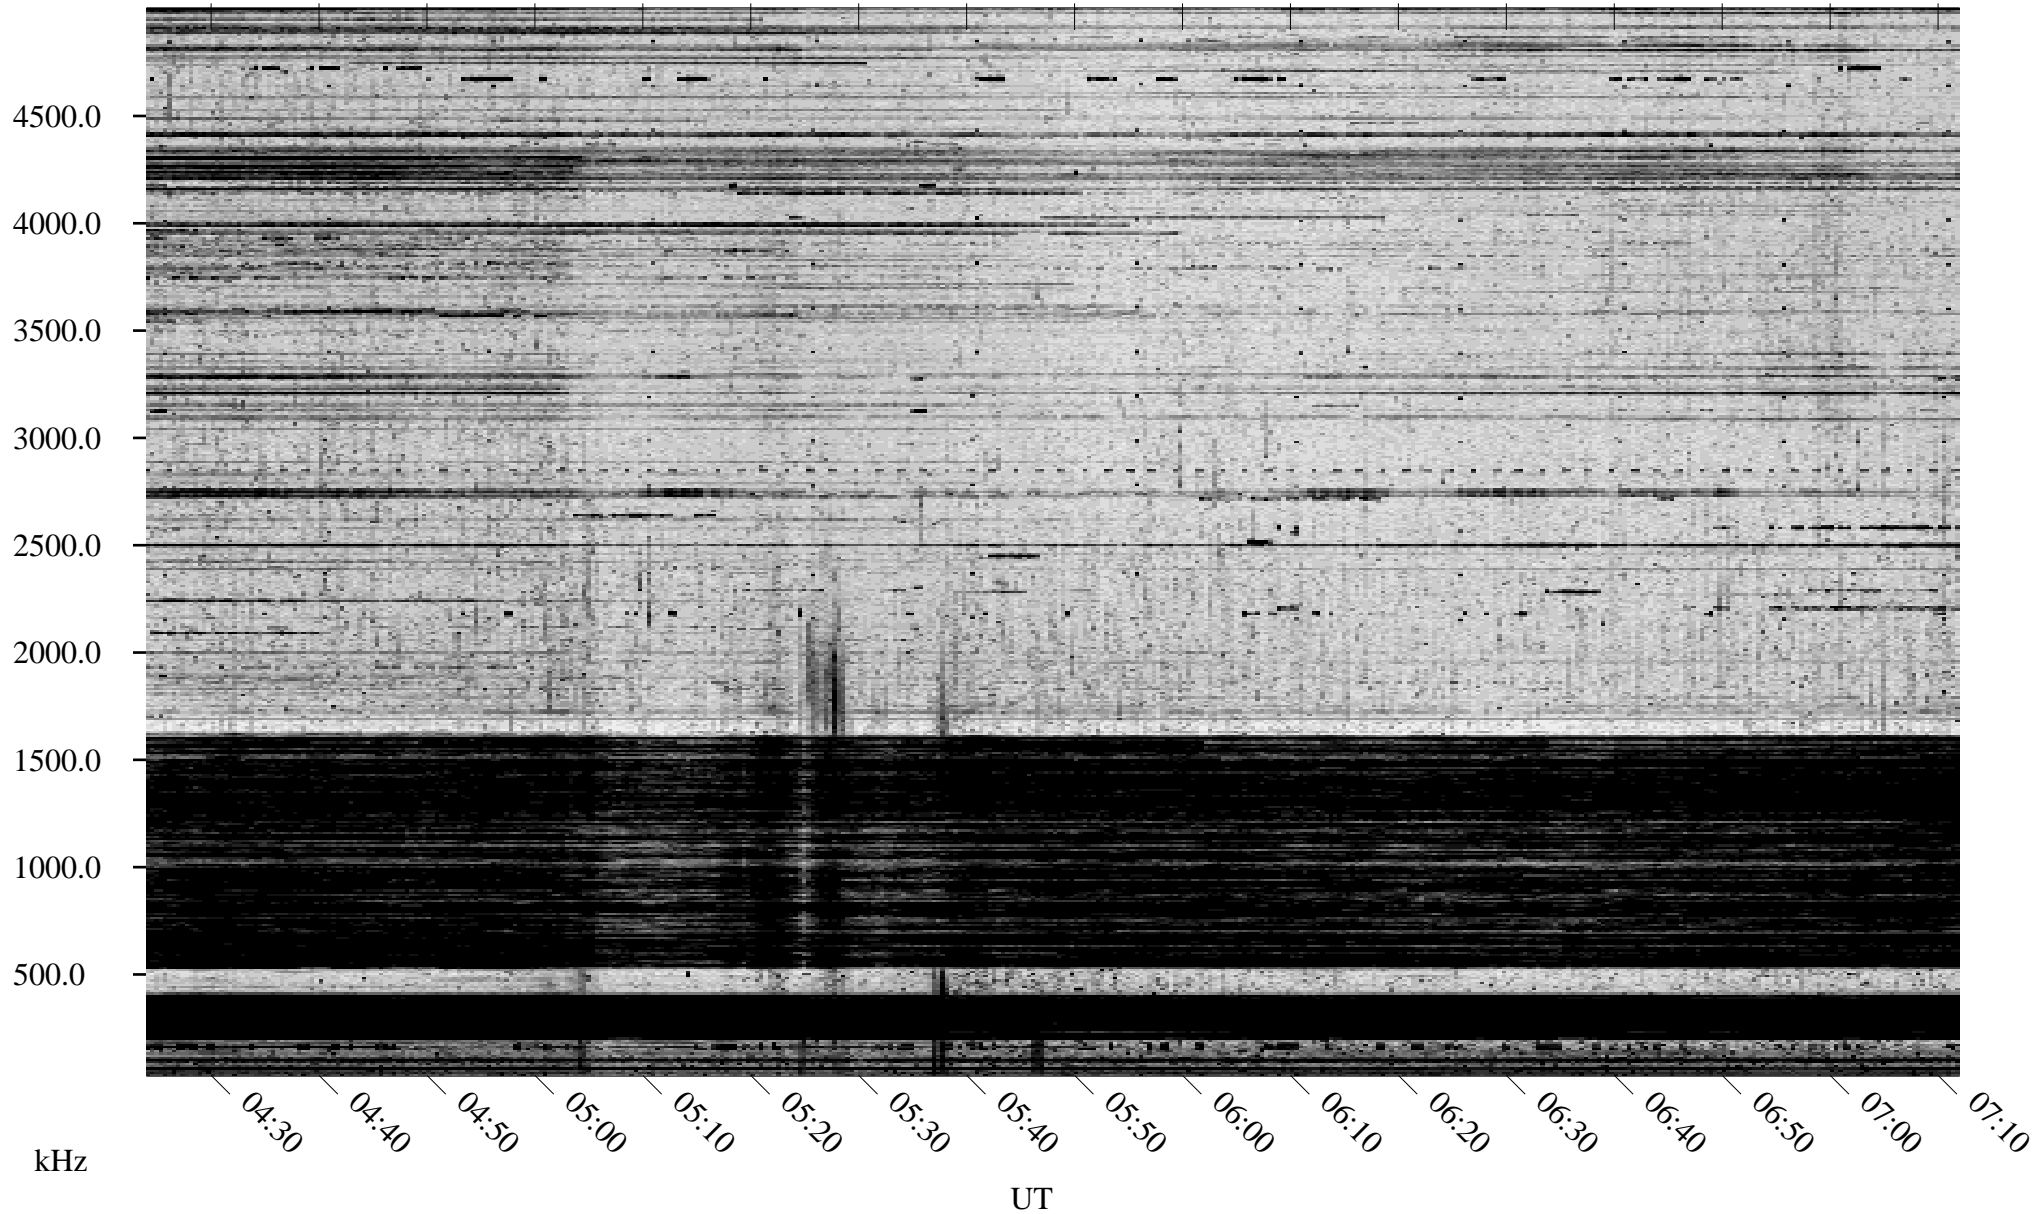

09/28/1996 Churchill, Manitoba

Linear Scale Black = 161 White = 15

ch96272l.r00m max_12

Page 1

09/28/1996 Churchill, Manitoba

Linear Scale Black = 161 White = 15

ch96272l.r00m max_12

Page 2

09/29/1996 Churchill, Manitoba

Linear Scale Black = 161 White = 15

ch96272l.r00m max_12

Page 3

09/29/1996 Churchill, Manitoba

Linear Scale Black = 161 White = 15

ch96272l.r00m max_12

Page 4

09/29/1996 Churchill, Manitoba

Linear Scale Black = 161 White = 15

ch96272l.r00m max_12

Page 5

09/29/1996 Churchill, Manitoba

Linear Scale Black = 161 White = 15

ch96272l.r00m max_12

Page 6

09/29/1996 Churchill, Manitoba

Linear Scale Black = 161 White = 15

ch96272l.r00m max_12

Page 7

09/29/1996 Churchill, Manitoba

Linear Scale Black = 161 White = 15

ch96272l.r00m max_12

Page 8