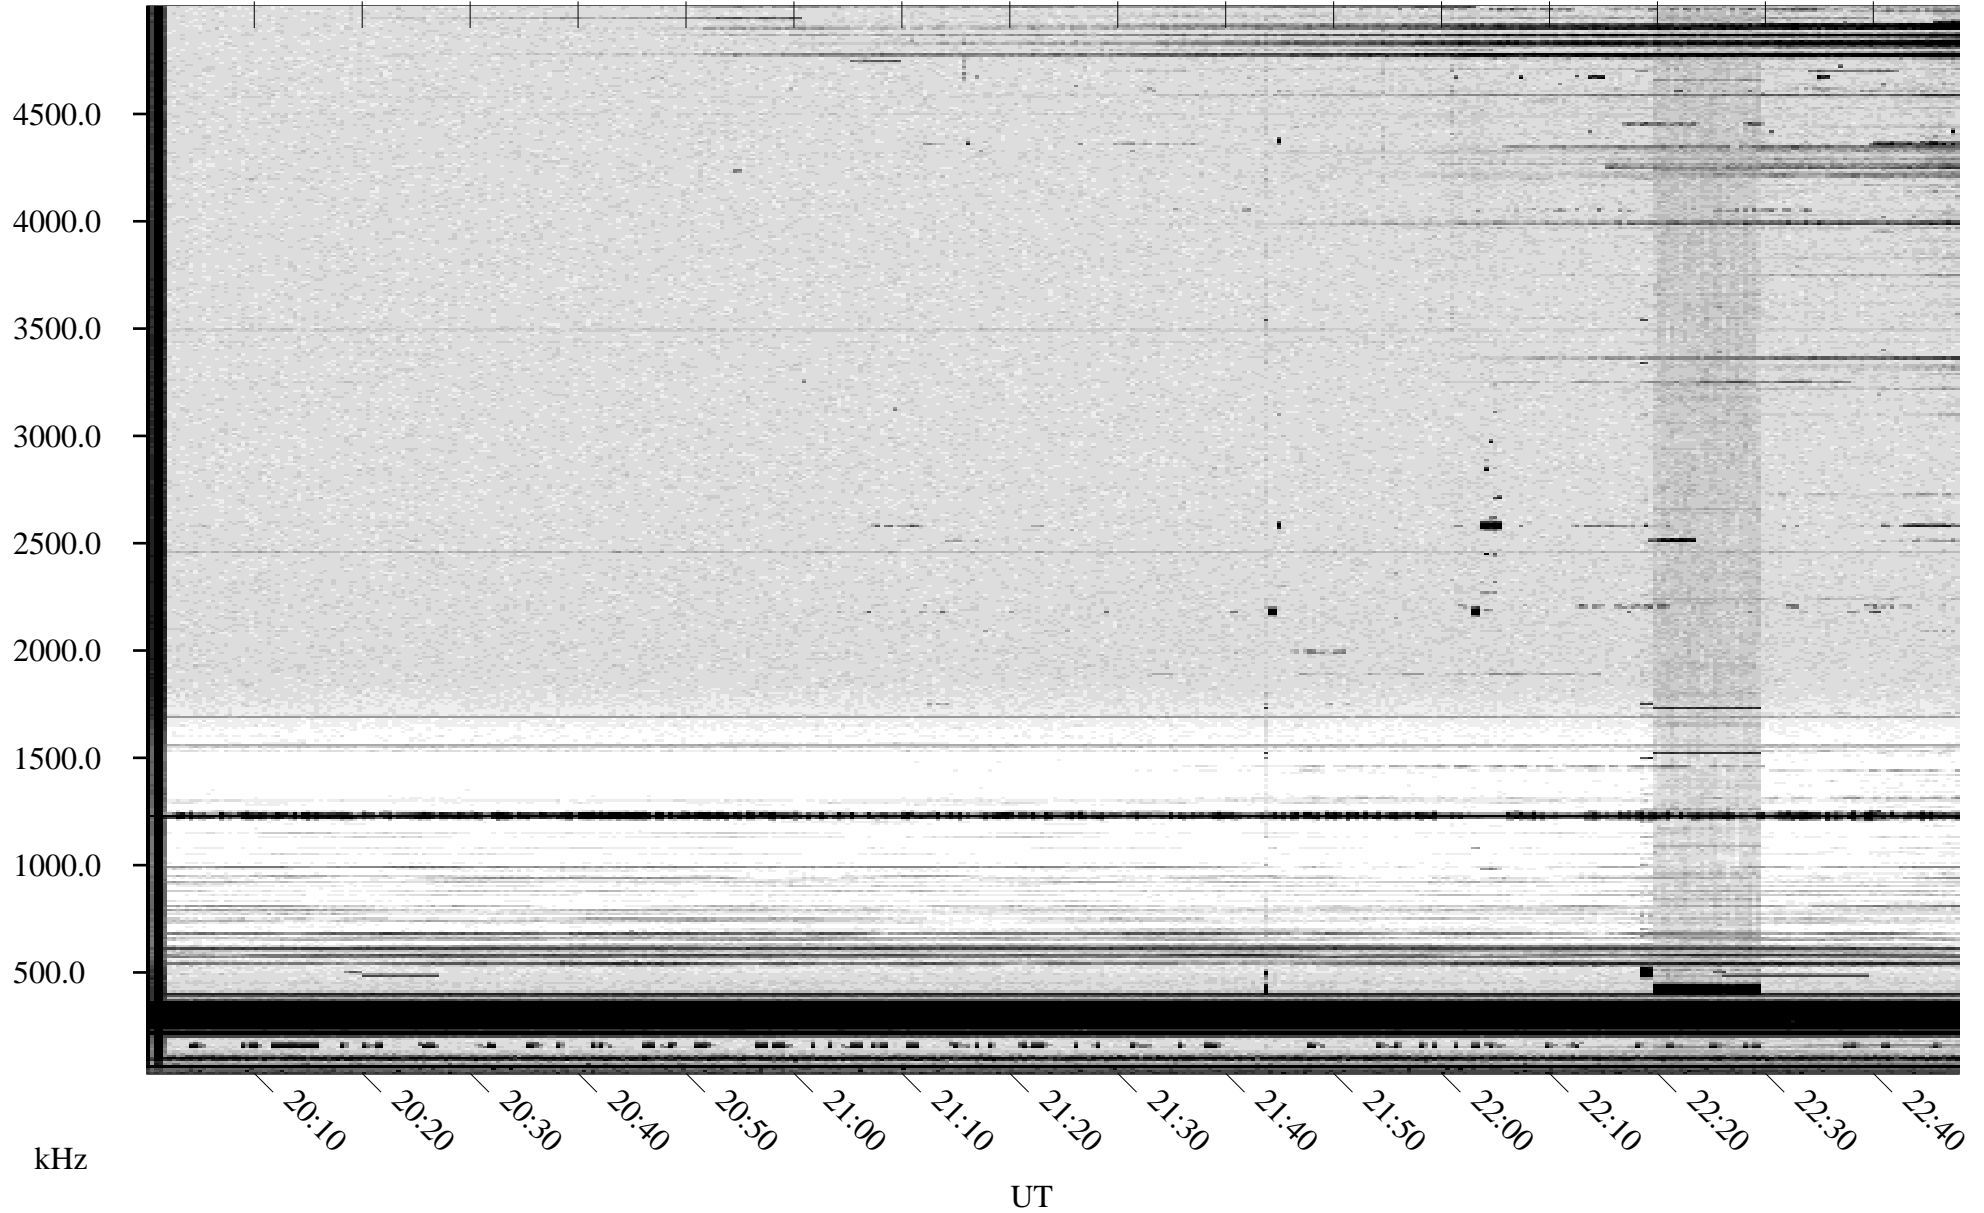

09/28/1996 Churchill, Manitoba

Linear Scale Black = 161 White = 15

ch96272l.r00m max_12

Page 1

09/28/1996 Churchill, Manitoba

Linear Scale Black = 161 White = 15

ch96272l.r00m max_12

Page 2

09/29/1996 Churchill, Manitoba

Linear Scale Black = 161 White = 15

ch96272l.r00m max_12

Page 3

09/29/1996 Churchill, Manitoba

Linear Scale Black = 161 White = 15

ch96272l.r00m max_12

Page 4

09/29/1996 Churchill, Manitoba

Linear Scale Black = 161 White = 15

ch96272l.r00m max_12

Page 5

09/29/1996 Churchill, Manitoba

Linear Scale Black = 161 White = 15

ch96272l.r00m max_12

Page 6

09/29/1996 Churchill, Manitoba

Linear Scale Black = 161 White = 15

ch96272l.r00m max_12

Page 7

09/29/1996 Churchill, Manitoba

Linear Scale Black = 161 White = 15

ch96272l.r00m max_12

Page 8