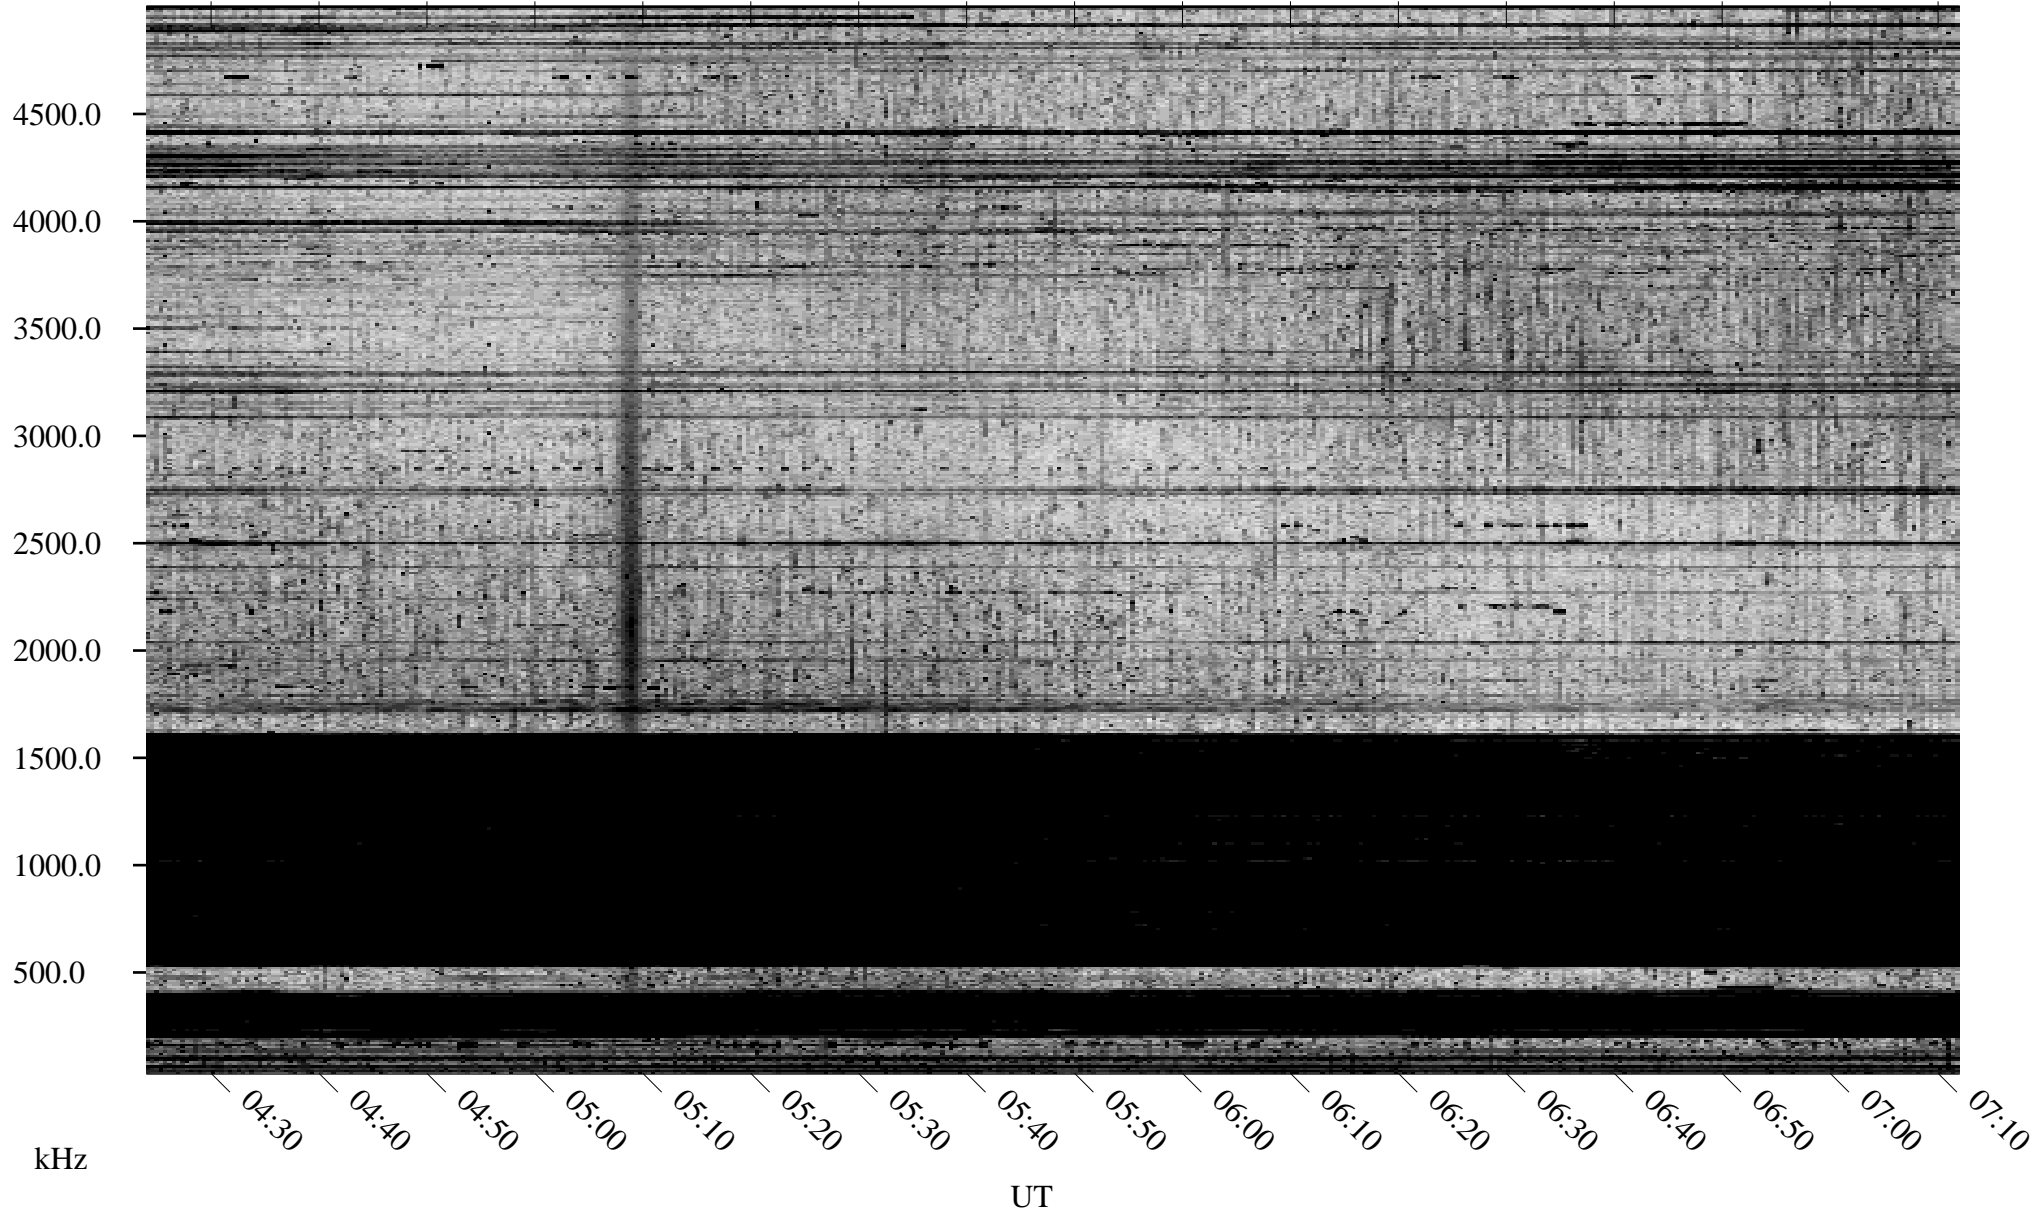

09/29/1996 Churchill, Manitoba

Linear Scale Black = 161 White = 15

ch96273l.r00m max_12

Page 1

09/29/1996 Churchill, Manitoba

Linear Scale Black = 161 White = 15

ch96273l.r00m max_12

Page 2

09/30/1996 Churchill, Manitoba

Linear Scale Black = 161 White = 15

ch96273l.r00m max_12

Page 3

09/30/1996 Churchill, Manitoba

Linear Scale Black = 161 White = 15

ch96273l.r00m max_12

Page 4

09/30/1996 Churchill, Manitoba

Linear Scale Black = 161 White = 15

ch96273l.r00m max_12

Page 5

09/30/1996 Churchill, Manitoba

Linear Scale Black = 161 White = 15

ch96273l.r00m max_12

Page 6

09/30/1996 Churchill, Manitoba

Linear Scale Black = 161 White = 15

ch962731l.r00m max_12

Page 7

09/30/1996 Churchill, Manitoba

Linear Scale Black = 161 White = 15

ch96273l.r00m max_12

Page 8