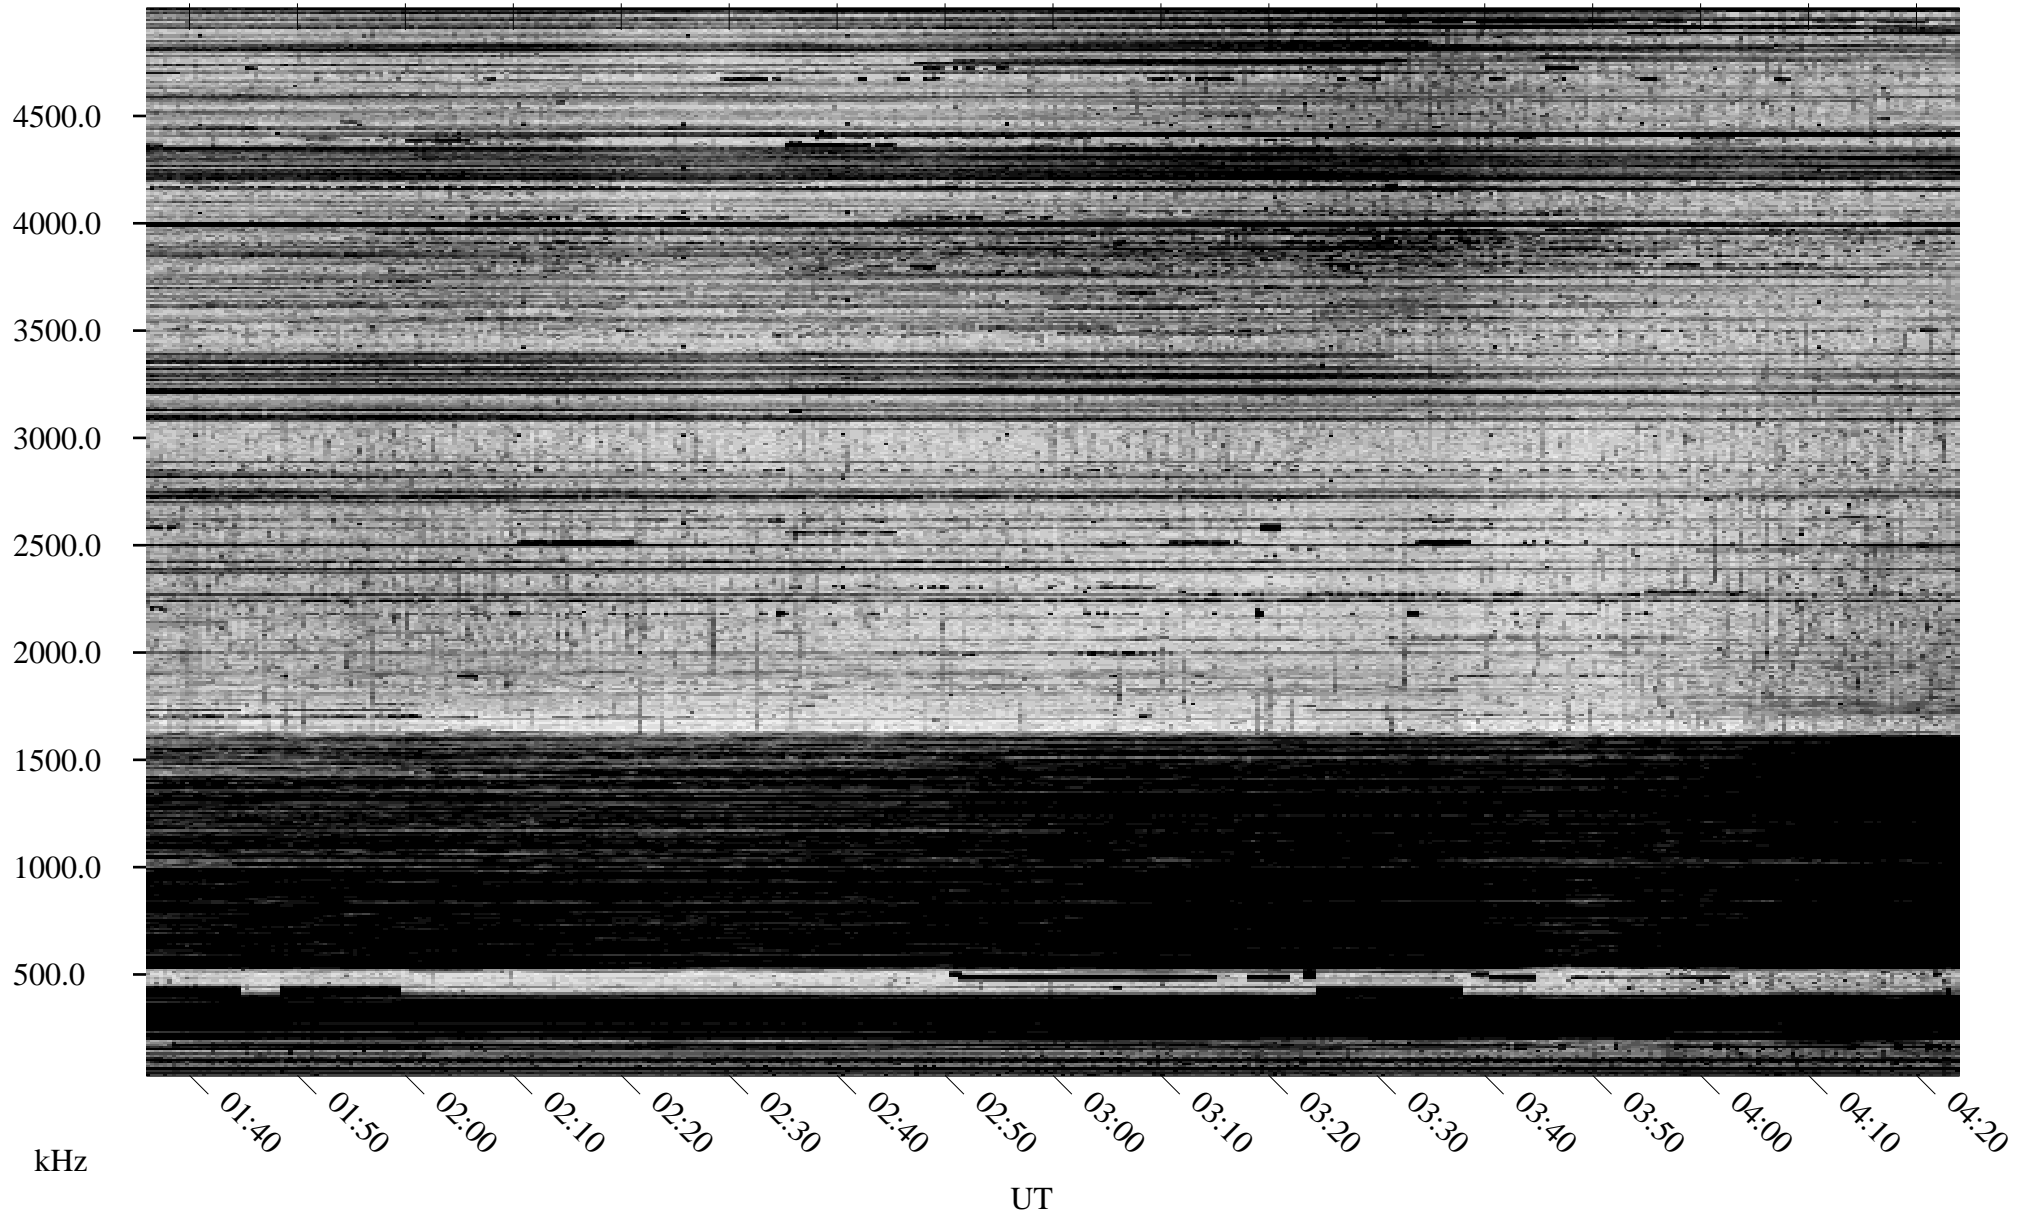

09/29/1996 Churchill, Manitoba

Linear Scale Black = 161 White = 15

ch96273l.r00m max_12

Page 1

09/29/1996 Churchill, Manitoba

Linear Scale Black = 161 White = 15

ch96273l.r00m max_12

Page 2

09/30/1996 Churchill, Manitoba

Linear Scale Black = 161 White = 15

ch96273l.r00m max_12

Page 3

09/30/1996 Churchill, Manitoba

Linear Scale Black = 161 White = 15

ch96273l.r00m max_12

Page 4

09/30/1996 Churchill, Manitoba

Linear Scale Black = 161 White = 15

ch96273l.r00m max_12

Page 5

09/30/1996 Churchill, Manitoba

Linear Scale Black = 161 White = 15

ch96273l.r00m max_12

Page 6

09/30/1996 Churchill, Manitoba

Linear Scale Black = 161 White = 15

ch962731l.r00m max_12

Page 7

09/30/1996 Churchill, Manitoba

Linear Scale Black = 161 White = 15

ch96273l.r00m max_12

Page 8