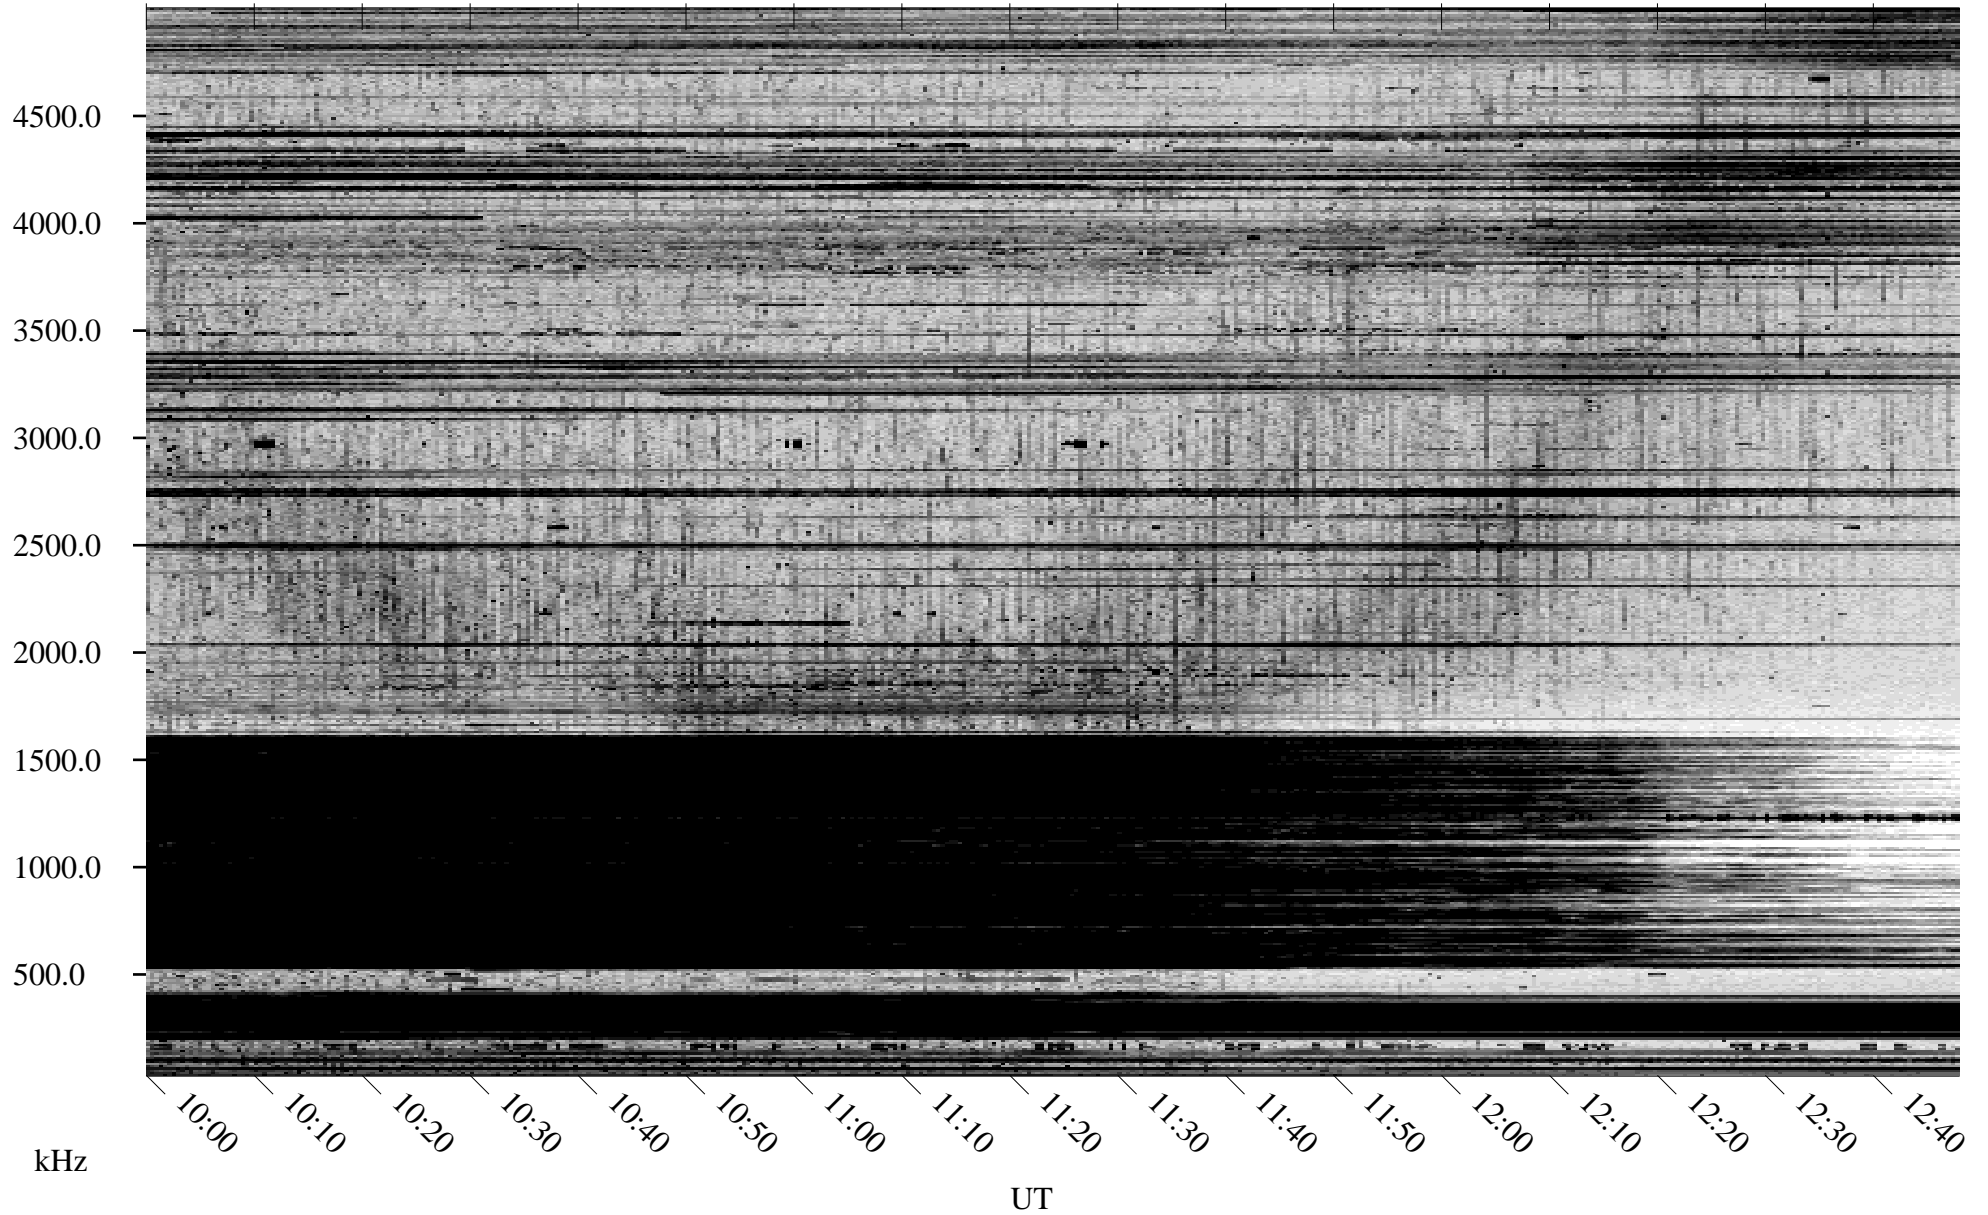

09/29/1996 Churchill, Manitoba

Linear Scale Black = 161 White = 15

ch96273l.r00m max_12

Page 1

09/29/1996 Churchill, Manitoba

Linear Scale Black = 161 White = 15

ch96273l.r00m max_12

Page 2

09/30/1996 Churchill, Manitoba

Linear Scale Black = 161 White = 15

ch96273l.r00m max_12

Page 3

09/30/1996 Churchill, Manitoba

Linear Scale Black = 161 White = 15

ch96273l.r00m max_12

Page 4

09/30/1996 Churchill, Manitoba

Linear Scale Black = 161 White = 15

ch96273l.r00m max_12

Page 5

09/30/1996 Churchill, Manitoba

Linear Scale Black = 161 White = 15

ch96273l.r00m max_12

Page 6

09/30/1996 Churchill, Manitoba

Linear Scale Black = 161 White = 15

ch962731l.r00m max_12

Page 7

09/30/1996 Churchill, Manitoba

Linear Scale Black = 161 White = 15

ch96273l.r00m max_12

Page 8