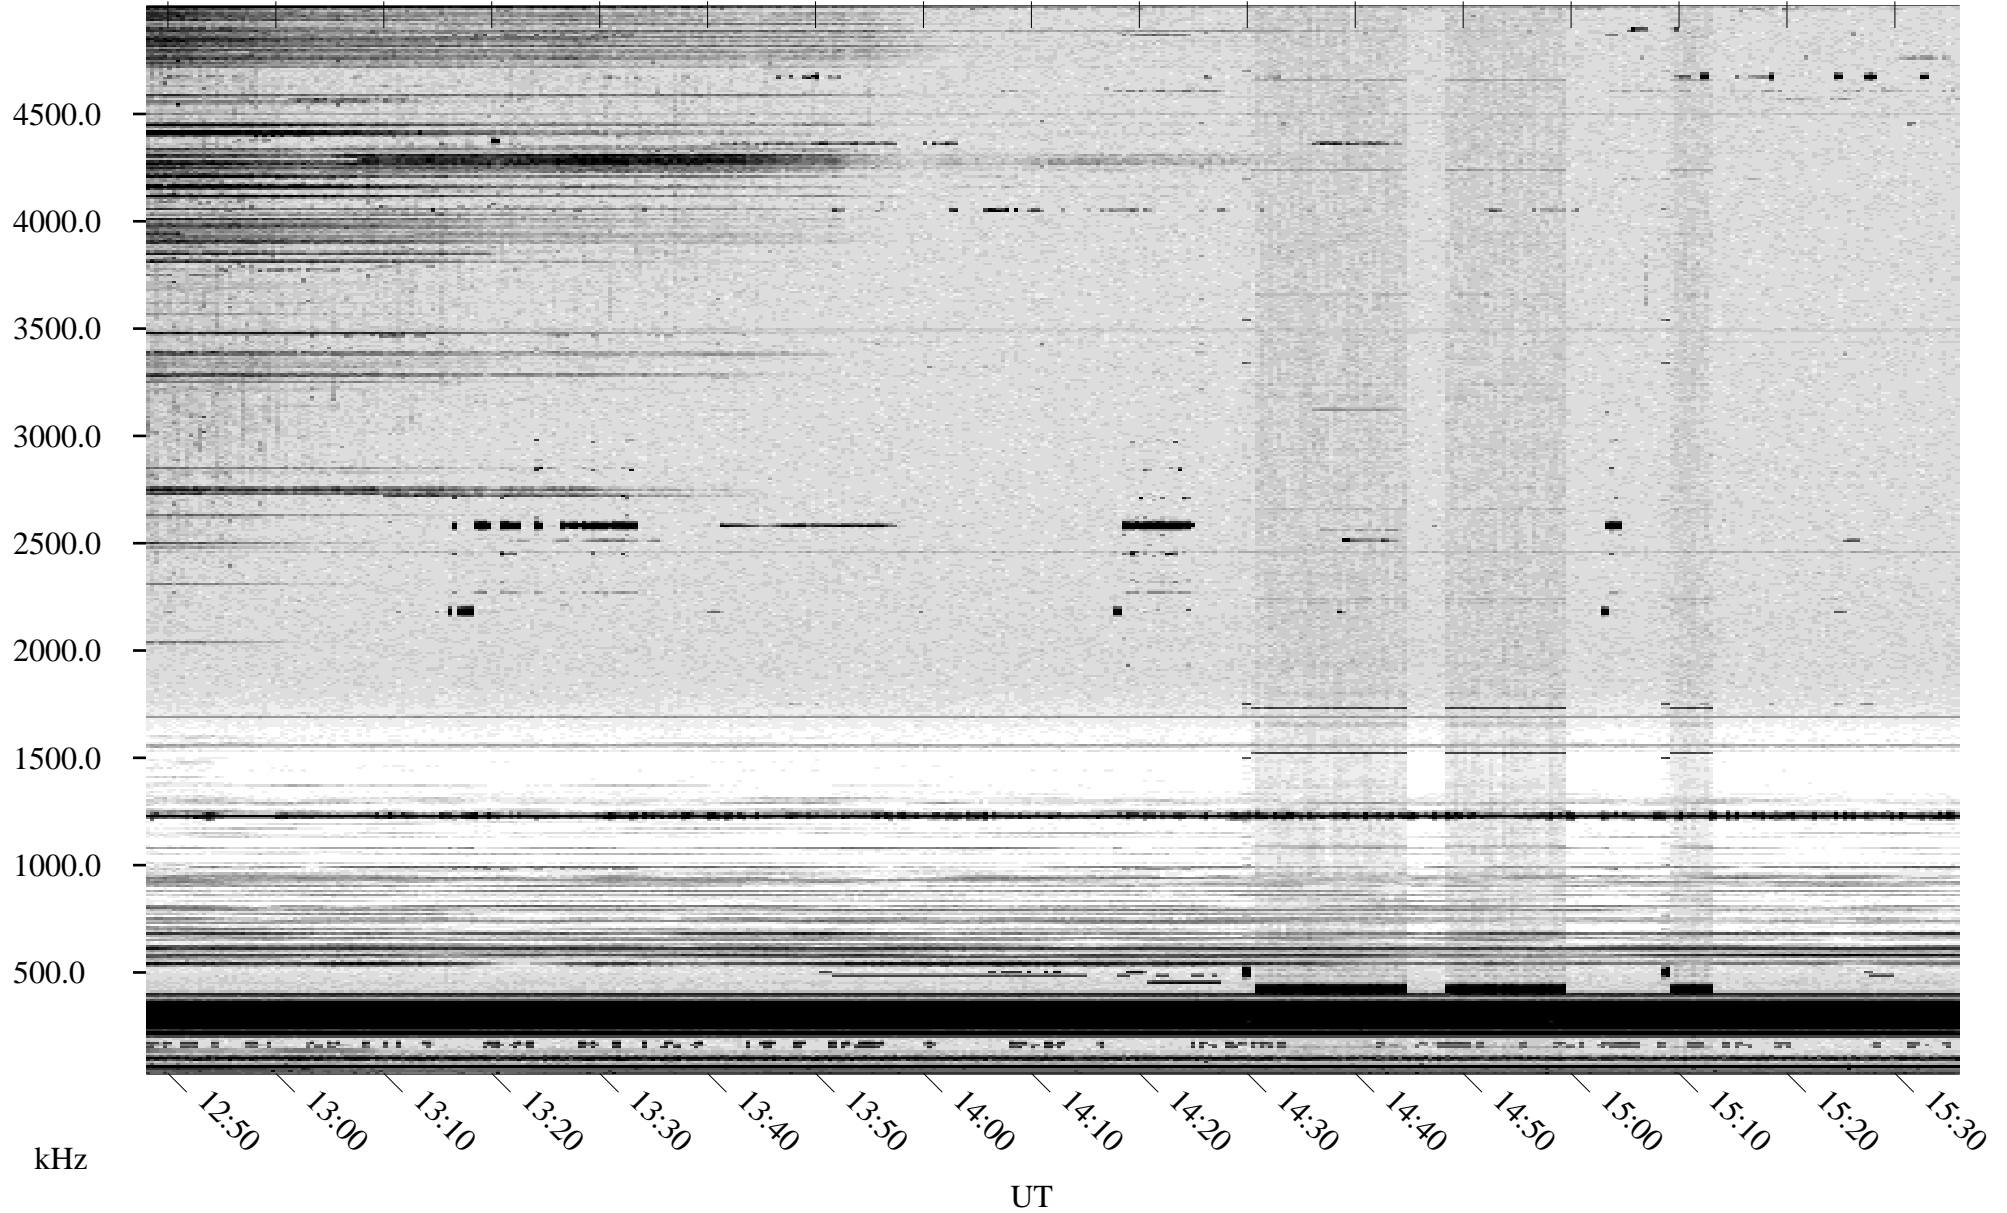

09/29/1996 Churchill, Manitoba

Linear Scale Black = 161 White = 15

ch96273l.r00m max_12

Page 1

09/29/1996 Churchill, Manitoba

Linear Scale Black = 161 White = 15

ch96273l.r00m max_12

Page 2

09/30/1996 Churchill, Manitoba

Linear Scale Black = 161 White = 15

ch96273l.r00m max_12

Page 3

09/30/1996 Churchill, Manitoba

Linear Scale Black = 161 White = 15

ch96273l.r00m max_12

Page 4

09/30/1996 Churchill, Manitoba

Linear Scale Black = 161 White = 15

ch96273l.r00m max_12

Page 5

09/30/1996 Churchill, Manitoba

Linear Scale Black = 161 White = 15

ch96273l.r00m max_12

Page 6

09/30/1996 Churchill, Manitoba

Linear Scale Black = 161 White = 15

ch962731l.r00m max_12

Page 7

09/30/1996 Churchill, Manitoba

Linear Scale Black = 161 White = 15

ch96273l.r00m max_12

Page 8