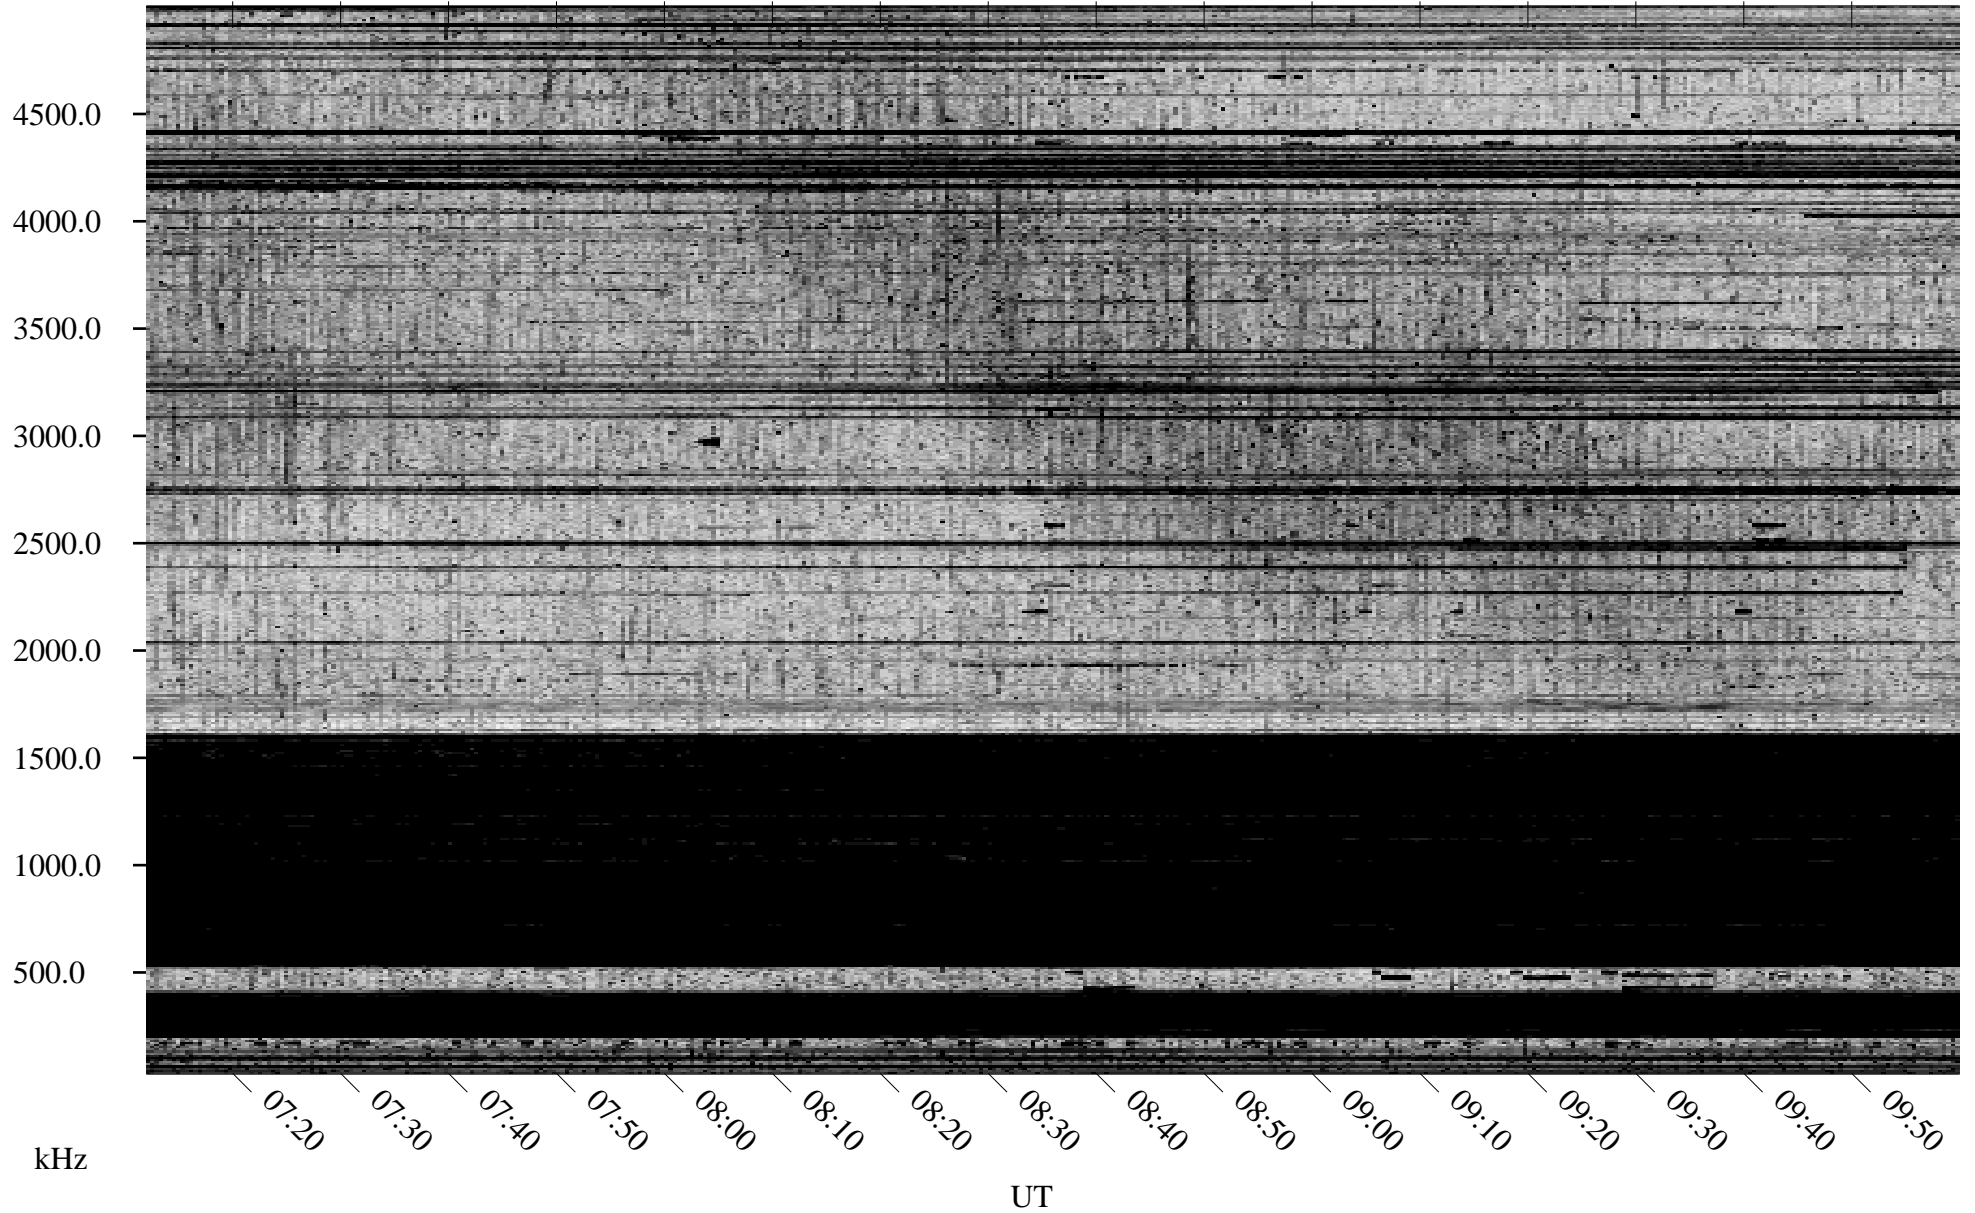

09/29/1996 Churchill, Manitoba

Linear Scale Black = 161 White = 15

ch96273l.r00m max_12

Page 1

09/29/1996 Churchill, Manitoba

Linear Scale Black = 161 White = 15

ch96273l.r00m max_12

Page 2

09/30/1996 Churchill, Manitoba

Linear Scale Black = 161 White = 15

ch96273l.r00m max_12

Page 3

09/30/1996 Churchill, Manitoba

Linear Scale Black = 161 White = 15

ch96273l.r00m max_12

Page 4

09/30/1996 Churchill, Manitoba

Linear Scale Black = 161 White = 15

ch96273l.r00m max_12

Page 5

09/30/1996 Churchill, Manitoba

Linear Scale Black = 161 White = 15

ch96273l.r00m max_12

Page 6

09/30/1996 Churchill, Manitoba

Linear Scale Black = 161 White = 15

ch962731l.r00m max_12

Page 7

09/30/1996 Churchill, Manitoba

Linear Scale Black = 161 White = 15

ch96273l.r00m max_12

Page 8