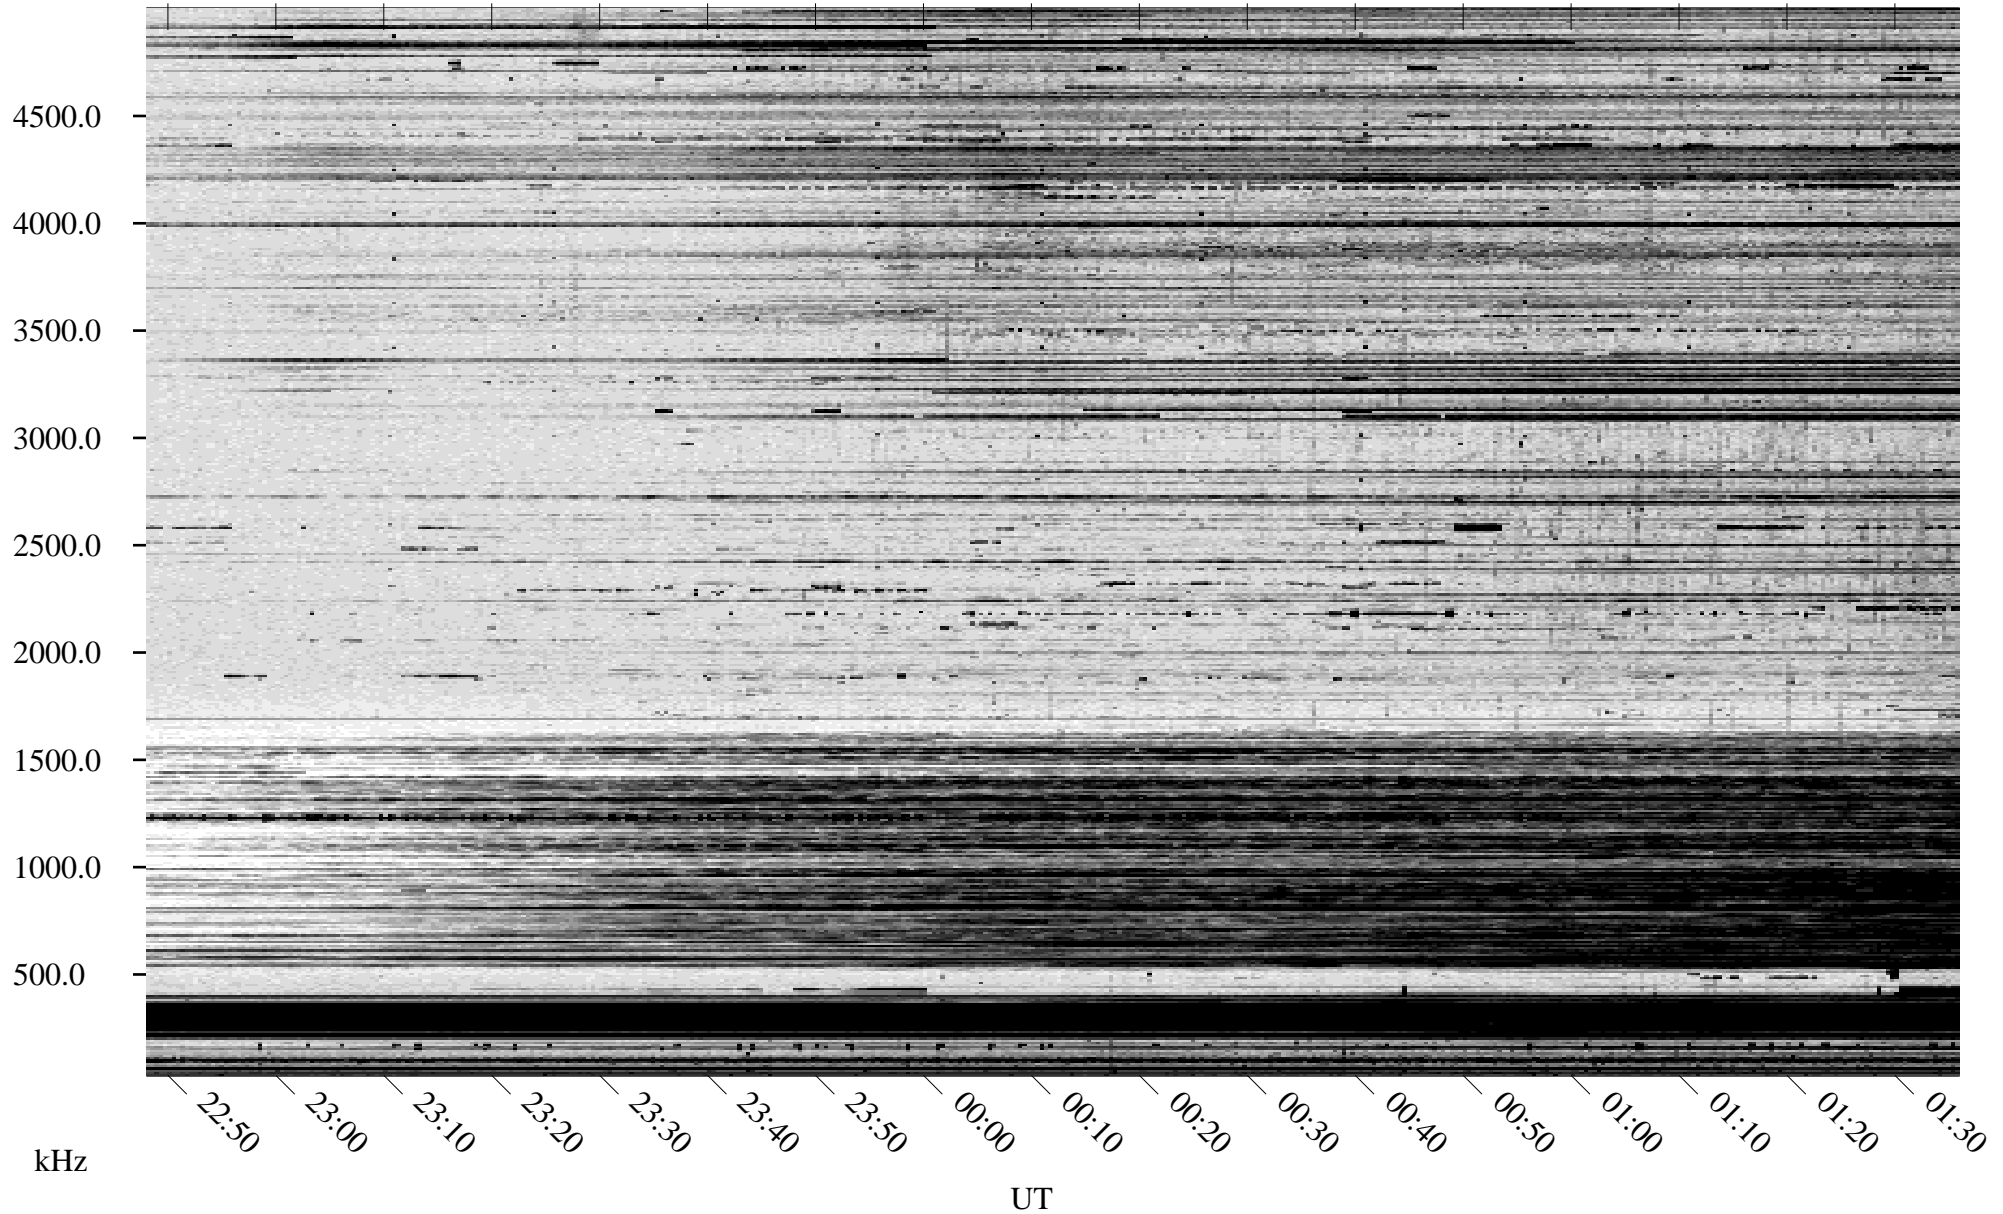

09/29/1996 Churchill, Manitoba

Linear Scale Black = 161 White = 15

ch96273l.r00m max_12

Page 1

09/29/1996 Churchill, Manitoba

Linear Scale Black = 161 White = 15

ch96273l.r00m max_12

Page 2

09/30/1996 Churchill, Manitoba

Linear Scale Black = 161 White = 15

ch96273l.r00m max_12

Page 3

09/30/1996 Churchill, Manitoba

Linear Scale Black = 161 White = 15

ch96273l.r00m max_12

Page 4

09/30/1996 Churchill, Manitoba

Linear Scale Black = 161 White = 15

ch96273l.r00m max_12

Page 5

09/30/1996 Churchill, Manitoba

Linear Scale Black = 161 White = 15

ch96273l.r00m max_12

Page 6

09/30/1996 Churchill, Manitoba

Linear Scale Black = 161 White = 15

ch962731l.r00m max_12

Page 7

09/30/1996 Churchill, Manitoba

Linear Scale Black = 161 White = 15

ch96273l.r00m max_12

Page 8