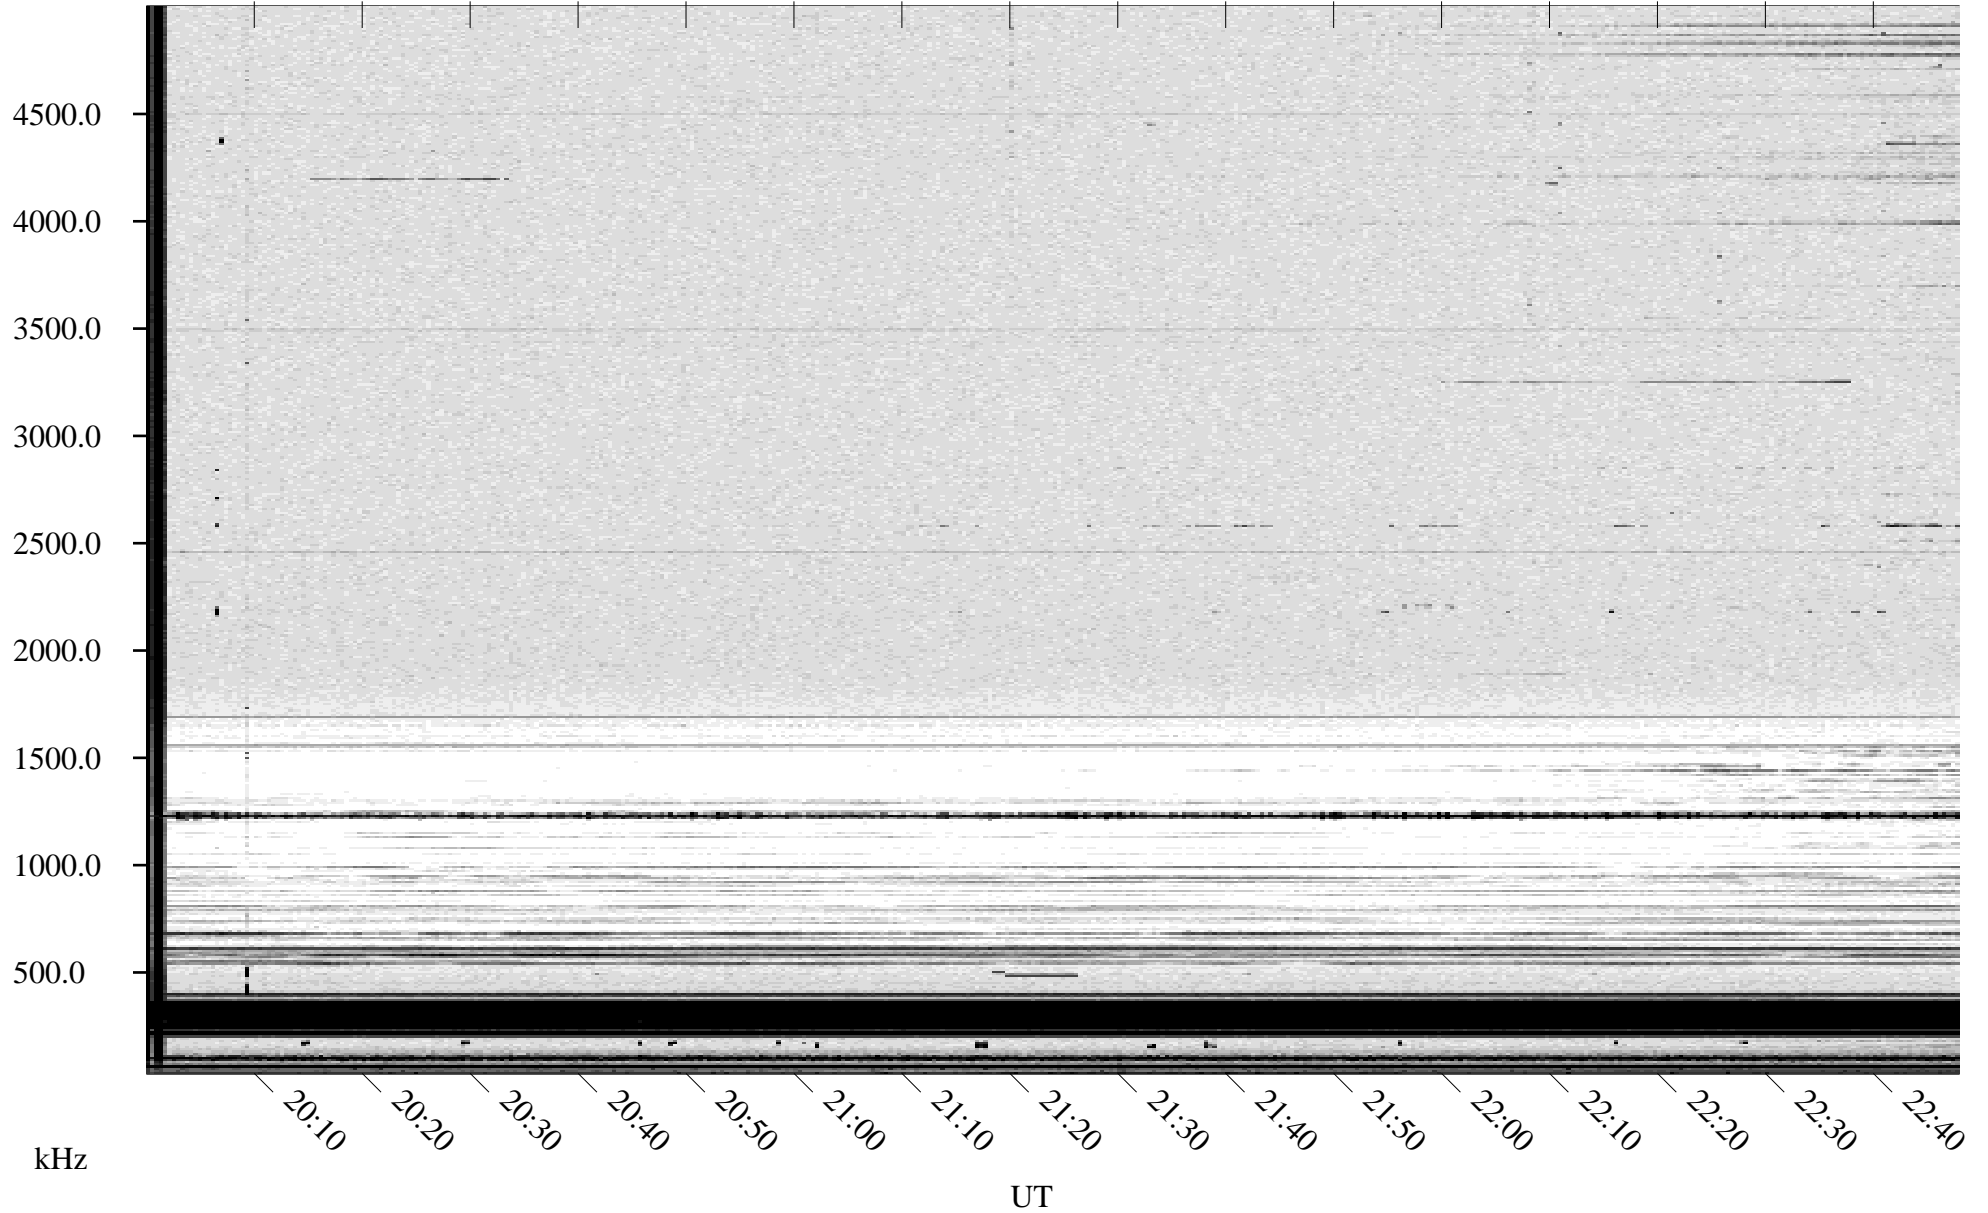

09/29/1996 Churchill, Manitoba

Linear Scale Black = 161 White = 15

ch96273l.r00m max_12

Page 1

09/29/1996 Churchill, Manitoba

Linear Scale Black = 161 White = 15

ch96273l.r00m max_12

Page 2

09/30/1996 Churchill, Manitoba

Linear Scale Black = 161 White = 15

ch96273l.r00m max_12

Page 3

09/30/1996 Churchill, Manitoba

Linear Scale Black = 161 White = 15

ch96273l.r00m max_12

Page 4

09/30/1996 Churchill, Manitoba

Linear Scale Black = 161 White = 15

ch96273l.r00m max_12

Page 5

09/30/1996 Churchill, Manitoba

Linear Scale Black = 161 White = 15

ch96273l.r00m max_12

Page 6

09/30/1996 Churchill, Manitoba

Linear Scale Black = 161 White = 15

ch962731l.r00m max_12

Page 7

09/30/1996 Churchill, Manitoba

Linear Scale Black = 161 White = 15

ch96273l.r00m max_12

Page 8