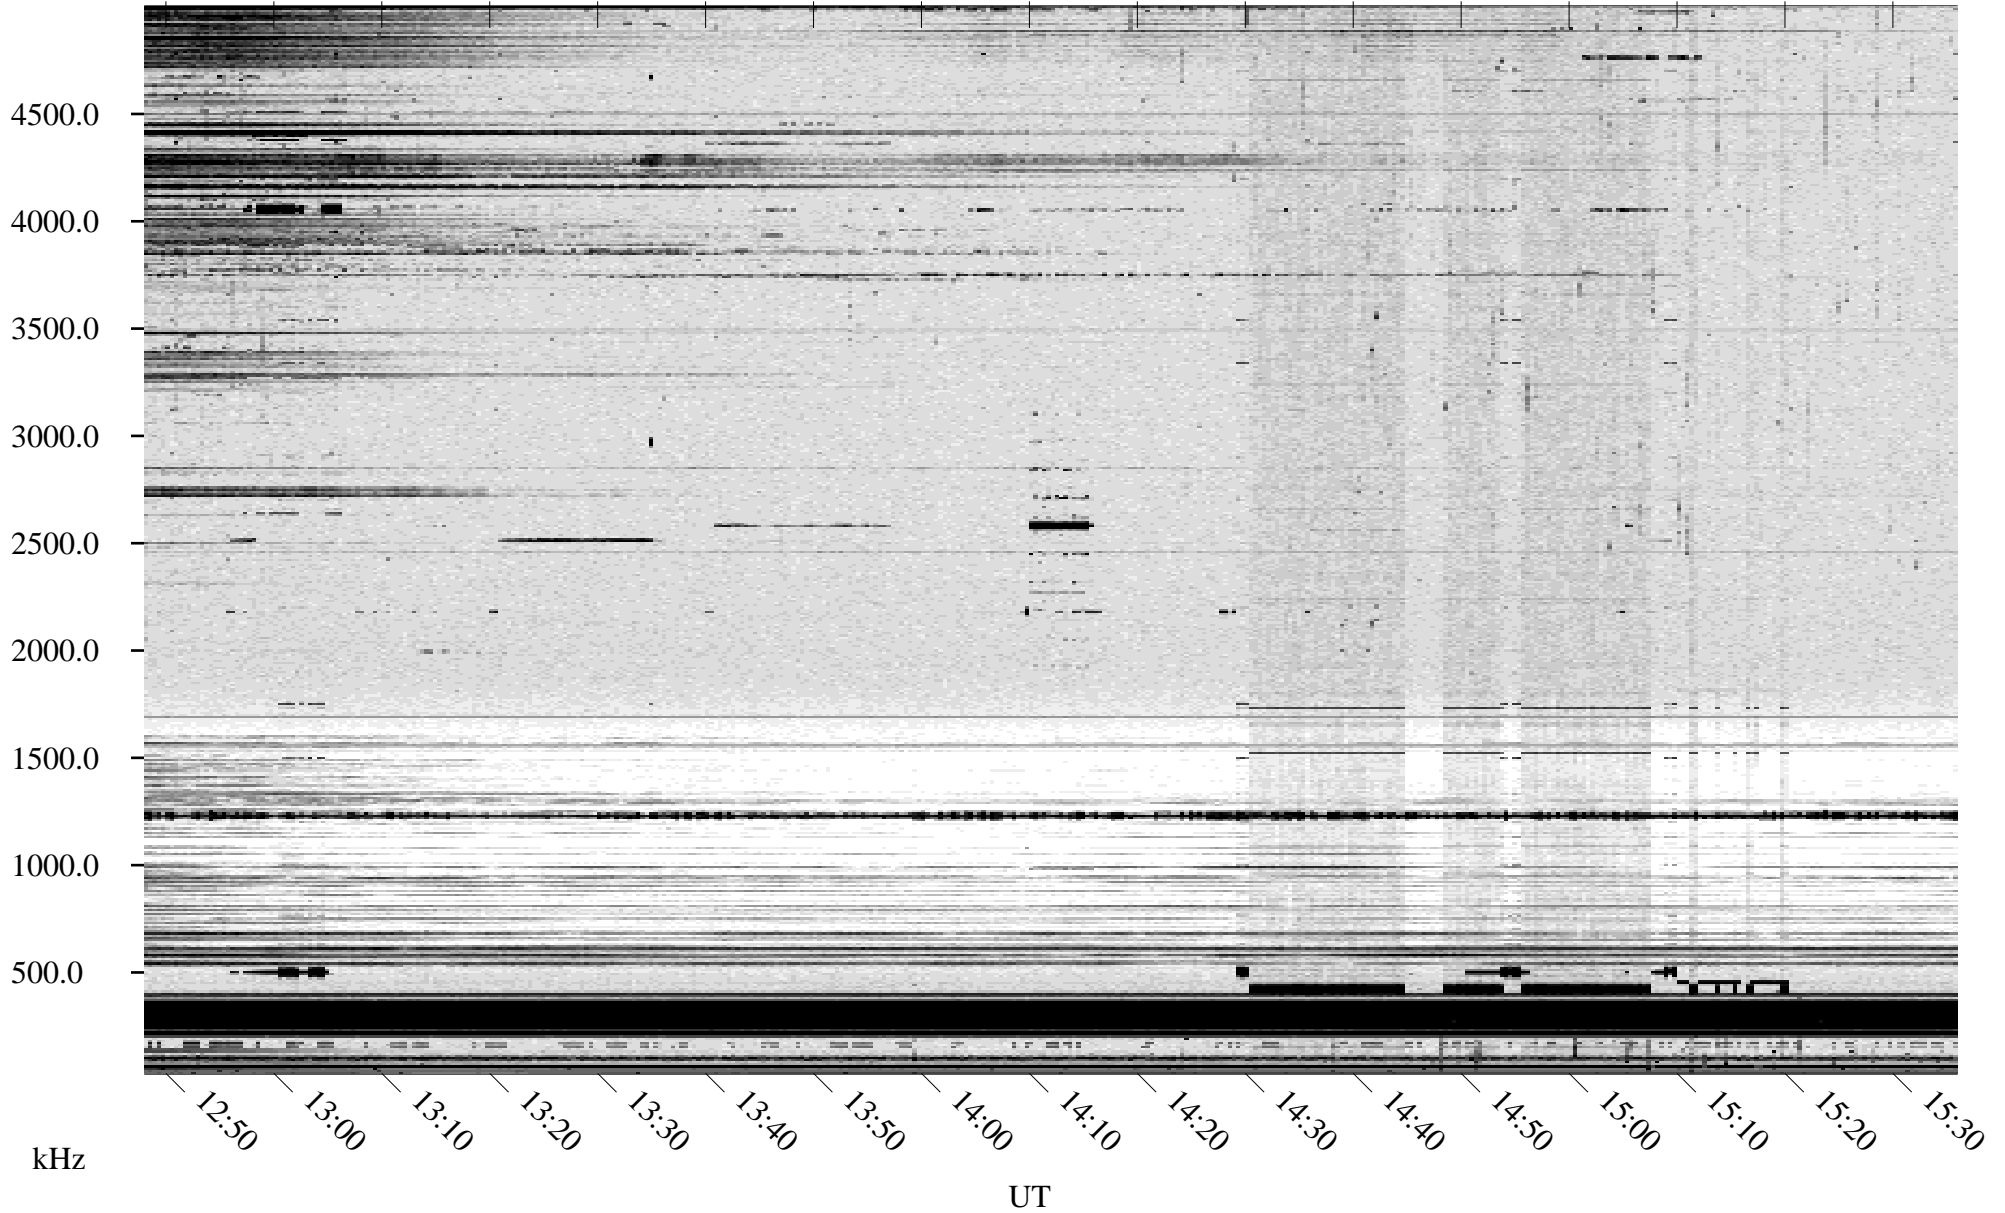

09/30/1996 Churchill, Manitoba

Linear Scale Black = 161 White = 15

ch96274l.r00m max_12

Page 1

09/30/1996 Churchill, Manitoba

Linear Scale Black = 161 White = 15

ch96274l.r00m max_12

Page 2

10/01/1996 Churchill, Manitoba

Linear Scale Black = 161 White = 15

ch96274l.r00m max_12

Page 3

10/01/1996 Churchill, Manitoba

Linear Scale Black = 161 White = 15

ch96274l.r00m max_12

Page 4

10/01/1996 Churchill, Manitoba

Linear Scale Black = 161 White = 15

ch96274l.r00m max_12

Page 5

10/01/1996 Churchill, Manitoba

Linear Scale Black = 161 White = 15

ch96274l.r00m max_12

Page 6

10/01/1996 Churchill, Manitoba

Linear Scale Black = 161 White = 15

ch96274l.r00m max_12

Page 7

10/01/1996 Churchill, Manitoba

Linear Scale Black = 161 White = 15

ch96274l.r00m max_12

UT