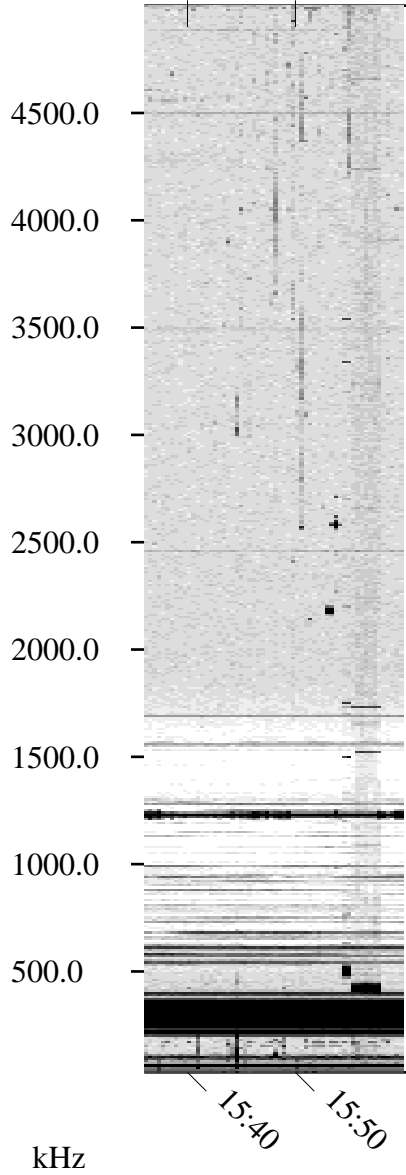

09/30/1996 Churchill, Manitoba

Linear Scale Black = 161 White = 15

ch96274l.r00m max_12

Page 1

09/30/1996 Churchill, Manitoba

Linear Scale Black = 161 White = 15

ch96274l.r00m max_12

Page 2

10/01/1996 Churchill, Manitoba

Linear Scale Black = 161 White = 15

ch96274l.r00m max_12

Page 3

10/01/1996 Churchill, Manitoba

Linear Scale Black = 161 White = 15

ch96274l.r00m max_12

Page 4

10/01/1996 Churchill, Manitoba

Linear Scale Black = 161 White = 15

ch96274l.r00m max_12

Page 5

10/01/1996 Churchill, Manitoba

Linear Scale Black = 161 White = 15

ch96274l.r00m max_12

Page 6

10/01/1996 Churchill, Manitoba

Linear Scale Black = 161 White = 15

ch96274l.r00m max_12

Page 7

10/01/1996 Churchill, Manitoba

Linear Scale Black = 161 White = 15

ch96274l.r00m max_12

UT