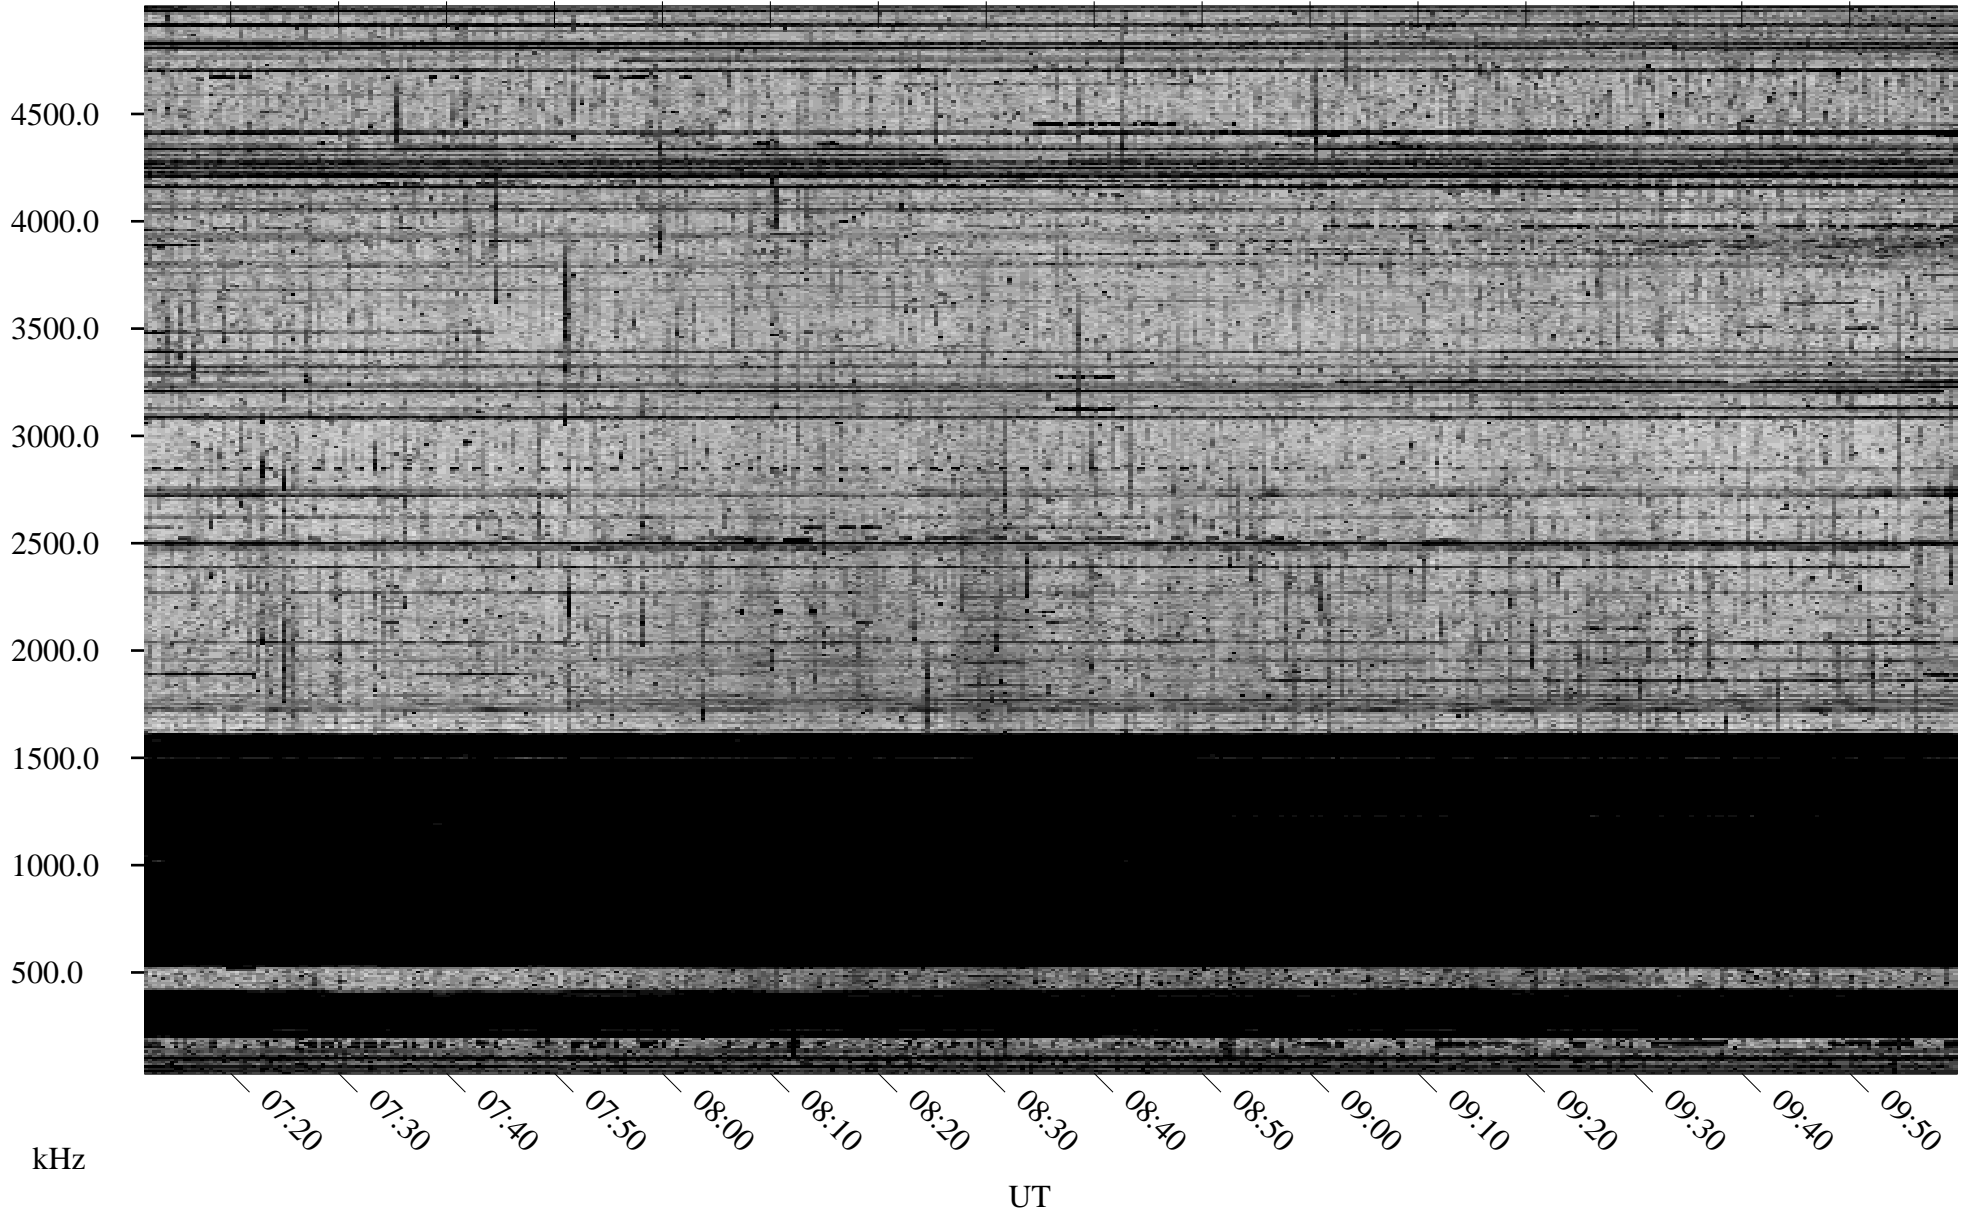

09/30/1996 Churchill, Manitoba

Linear Scale Black = 161 White = 15

ch96274l.r00m max_12

Page 1

09/30/1996 Churchill, Manitoba

Linear Scale Black = 161 White = 15

ch96274l.r00m max_12

Page 2

10/01/1996 Churchill, Manitoba

Linear Scale Black = 161 White = 15

ch96274l.r00m max_12

Page 3

10/01/1996 Churchill, Manitoba

Linear Scale Black = 161 White = 15

ch96274l.r00m max_12

Page 4

10/01/1996 Churchill, Manitoba

Linear Scale Black = 161 White = 15

ch96274l.r00m max_12

Page 5

10/01/1996 Churchill, Manitoba

Linear Scale Black = 161 White = 15

ch96274l.r00m max_12

Page 6

10/01/1996 Churchill, Manitoba

Linear Scale Black = 161 White = 15

ch96274l.r00m max_12

Page 7

10/01/1996 Churchill, Manitoba

Linear Scale Black = 161 White = 15

ch96274l.r00m max_12

UT