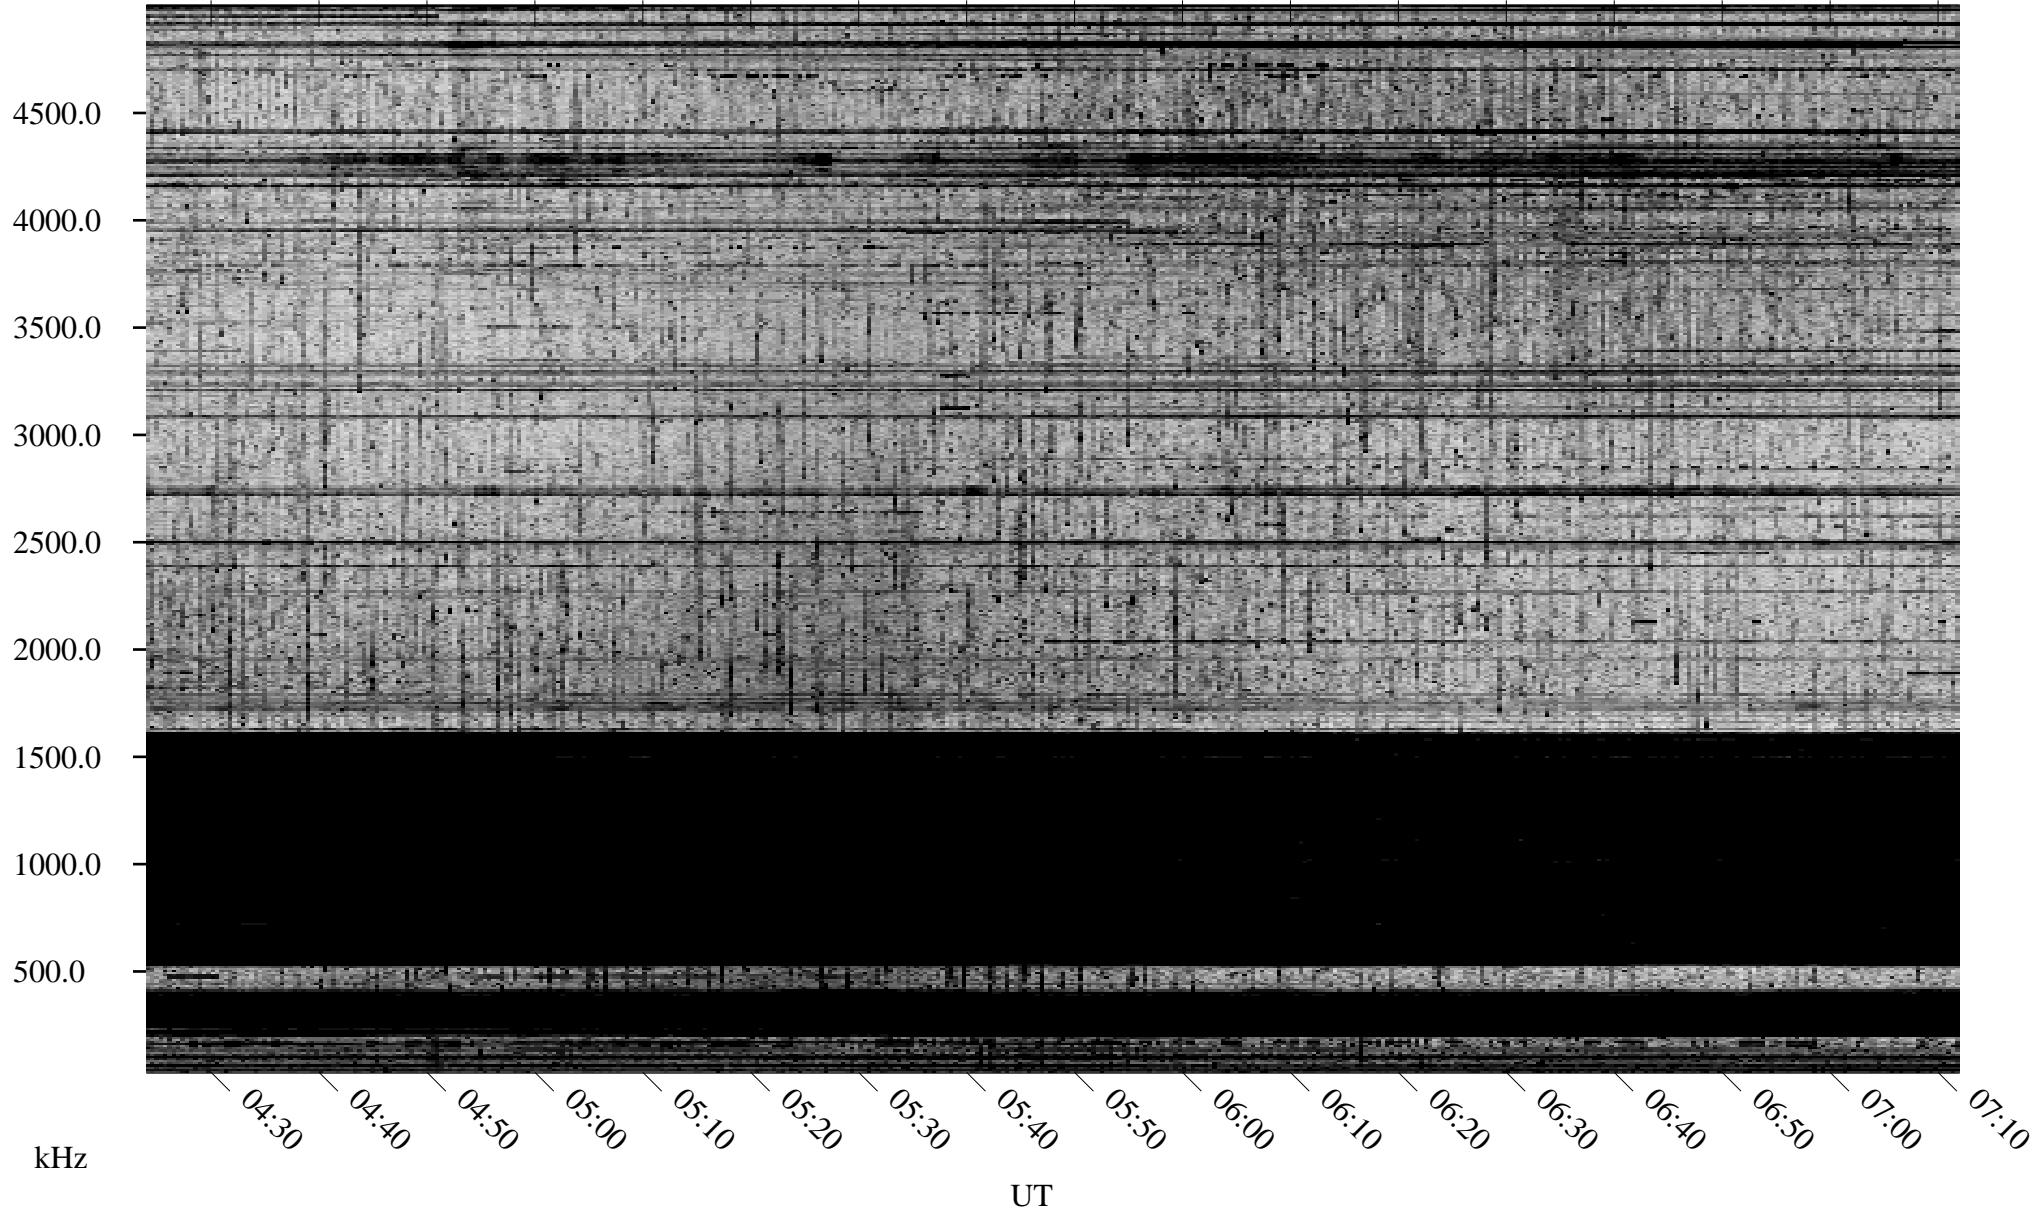

09/30/1996 Churchill, Manitoba

Linear Scale Black = 161 White = 15

ch96274l.r00m max_12

Page 1

09/30/1996 Churchill, Manitoba

Linear Scale Black = 161 White = 15

ch96274l.r00m max_12

Page 2

10/01/1996 Churchill, Manitoba

Linear Scale Black = 161 White = 15

ch96274l.r00m max_12

Page 3

10/01/1996 Churchill, Manitoba

Linear Scale Black = 161 White = 15

ch96274l.r00m max_12

Page 4

10/01/1996 Churchill, Manitoba

Linear Scale Black = 161 White = 15

ch96274l.r00m max_12

Page 5

10/01/1996 Churchill, Manitoba

Linear Scale Black = 161 White = 15

ch96274l.r00m max_12

Page 6

10/01/1996 Churchill, Manitoba

Linear Scale Black = 161 White = 15

ch96274l.r00m max_12

Page 7

10/01/1996 Churchill, Manitoba

Linear Scale Black = 161 White = 15

ch96274l.r00m max_12

UT