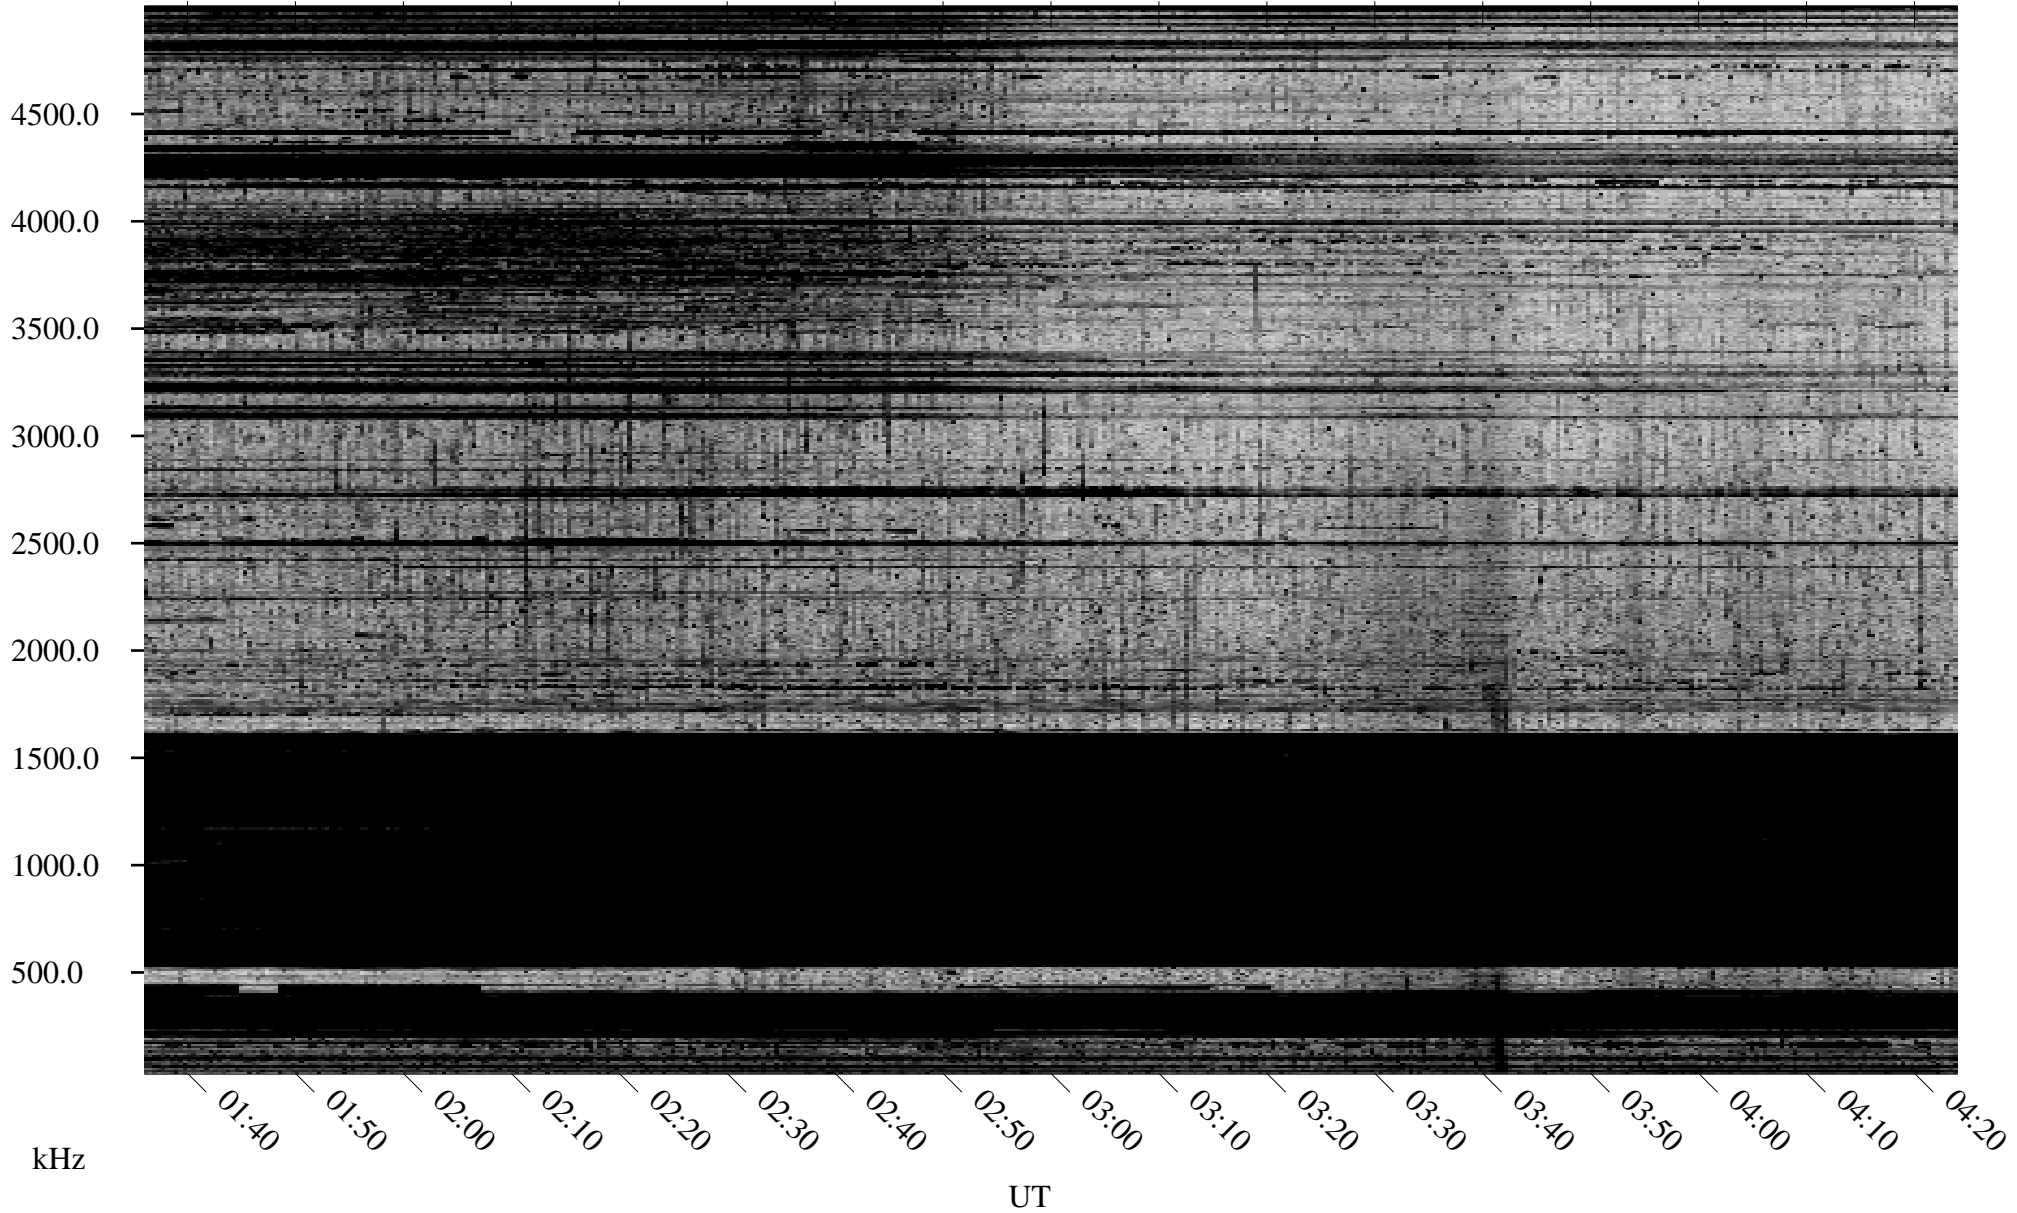

09/30/1996 Churchill, Manitoba

Linear Scale Black = 161 White = 15

ch96274l.r00m max_12

Page 1

09/30/1996 Churchill, Manitoba

Linear Scale Black = 161 White = 15

ch96274l.r00m max_12

Page 2

10/01/1996 Churchill, Manitoba

Linear Scale Black = 161 White = 15

ch96274l.r00m max_12

Page 3

10/01/1996 Churchill, Manitoba

Linear Scale Black = 161 White = 15

ch96274l.r00m max_12

Page 4

10/01/1996 Churchill, Manitoba

Linear Scale Black = 161 White = 15

ch96274l.r00m max_12

Page 5

10/01/1996 Churchill, Manitoba

Linear Scale Black = 161 White = 15

ch96274l.r00m max_12

Page 6

10/01/1996 Churchill, Manitoba

Linear Scale Black = 161 White = 15

ch96274l.r00m max_12

Page 7

10/01/1996 Churchill, Manitoba

Linear Scale Black = 161 White = 15

ch96274l.r00m max_12

UT