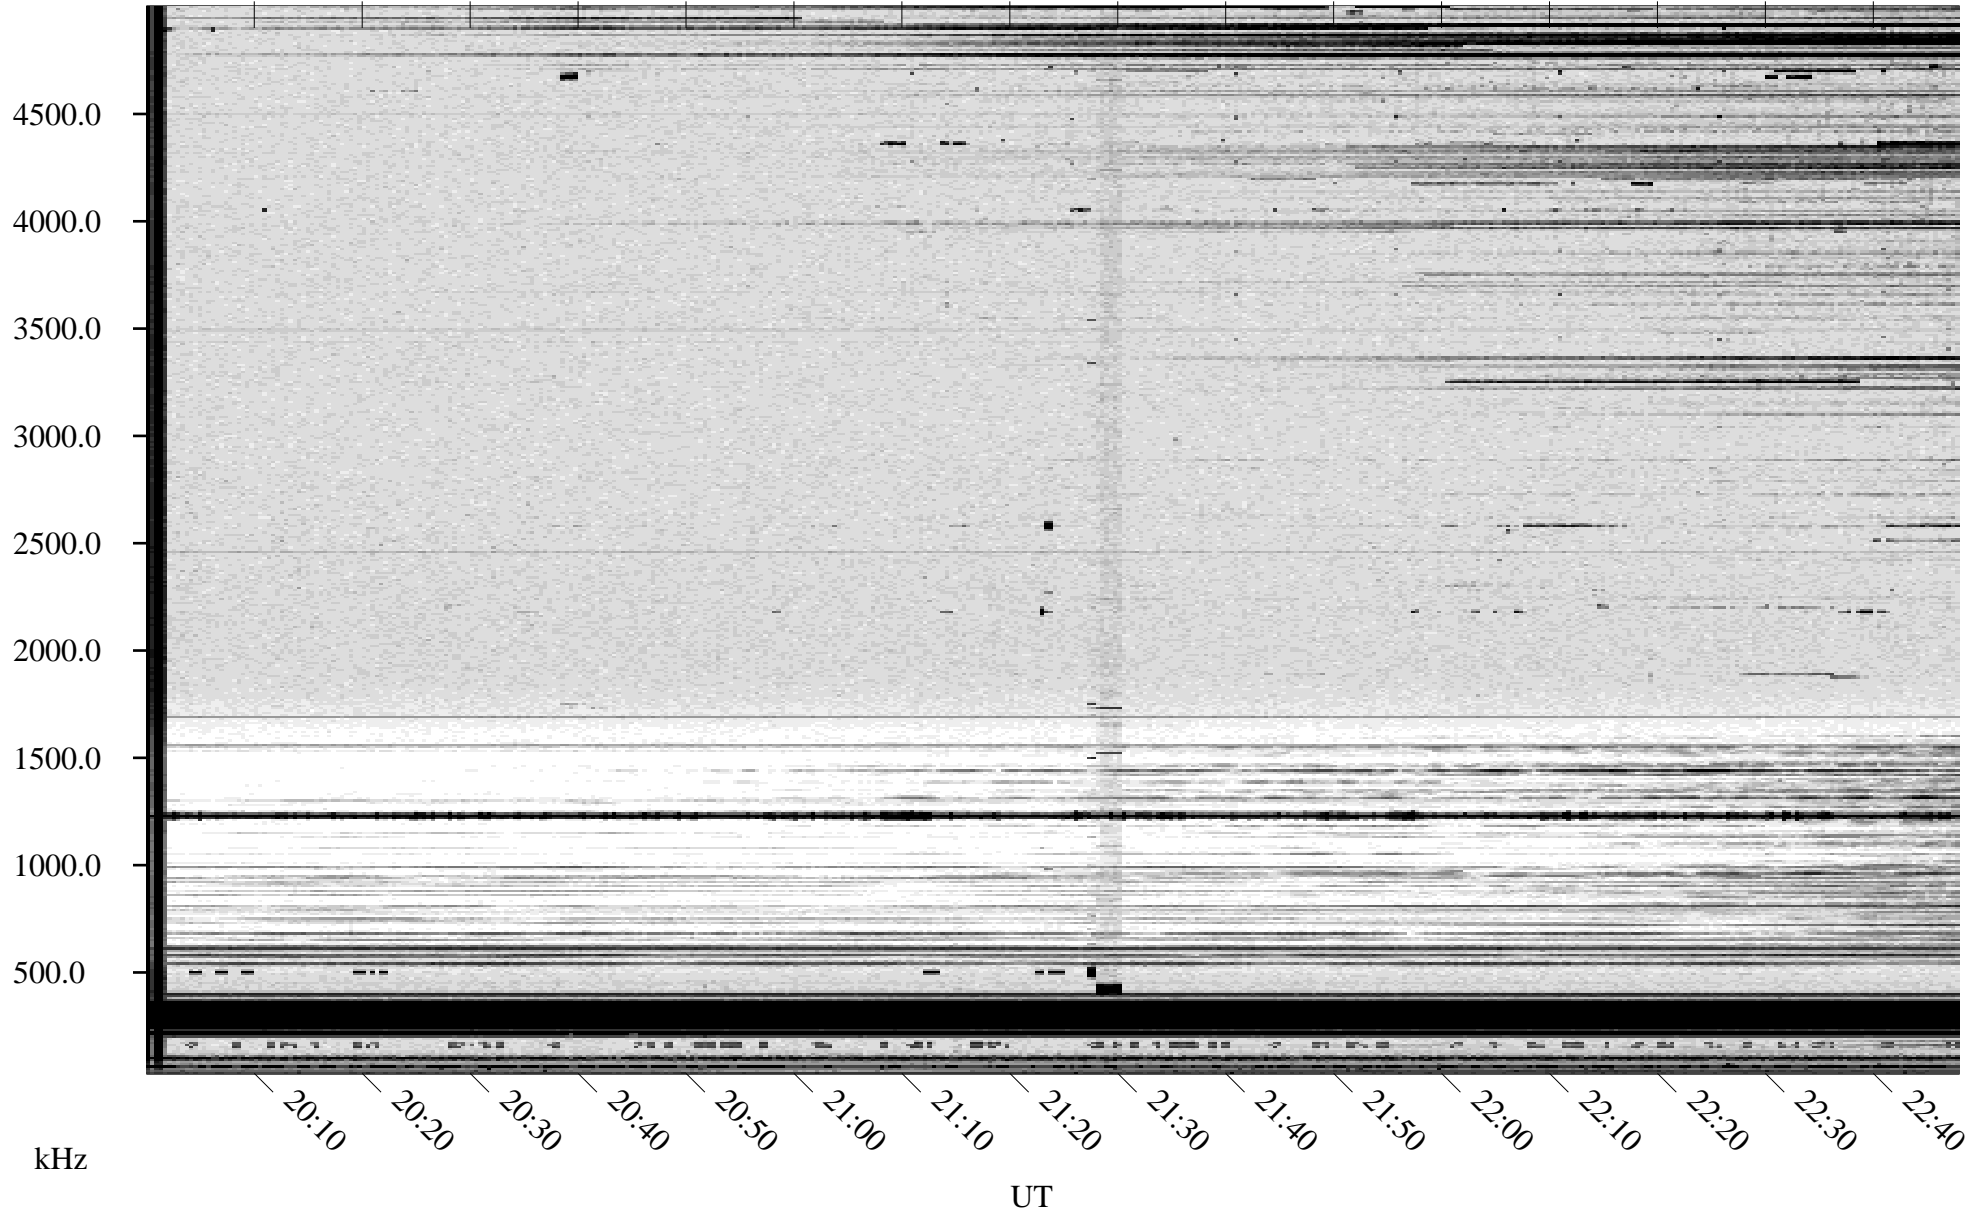

09/30/1996 Churchill, Manitoba

Linear Scale Black = 161 White = 15

ch96274l.r00m max_12

Page 1

09/30/1996 Churchill, Manitoba

Linear Scale Black = 161 White = 15

ch96274l.r00m max_12

Page 2

10/01/1996 Churchill, Manitoba

Linear Scale Black = 161 White = 15

ch96274l.r00m max_12

Page 3

10/01/1996 Churchill, Manitoba

Linear Scale Black = 161 White = 15

ch96274l.r00m max_12

Page 4

10/01/1996 Churchill, Manitoba

Linear Scale Black = 161 White = 15

ch96274l.r00m max_12

Page 5

10/01/1996 Churchill, Manitoba

Linear Scale Black = 161 White = 15

ch96274l.r00m max_12

Page 6

10/01/1996 Churchill, Manitoba

Linear Scale Black = 161 White = 15

ch96274l.r00m max_12

Page 7

10/01/1996 Churchill, Manitoba

Linear Scale Black = 161 White = 15

ch96274l.r00m max_12

UT