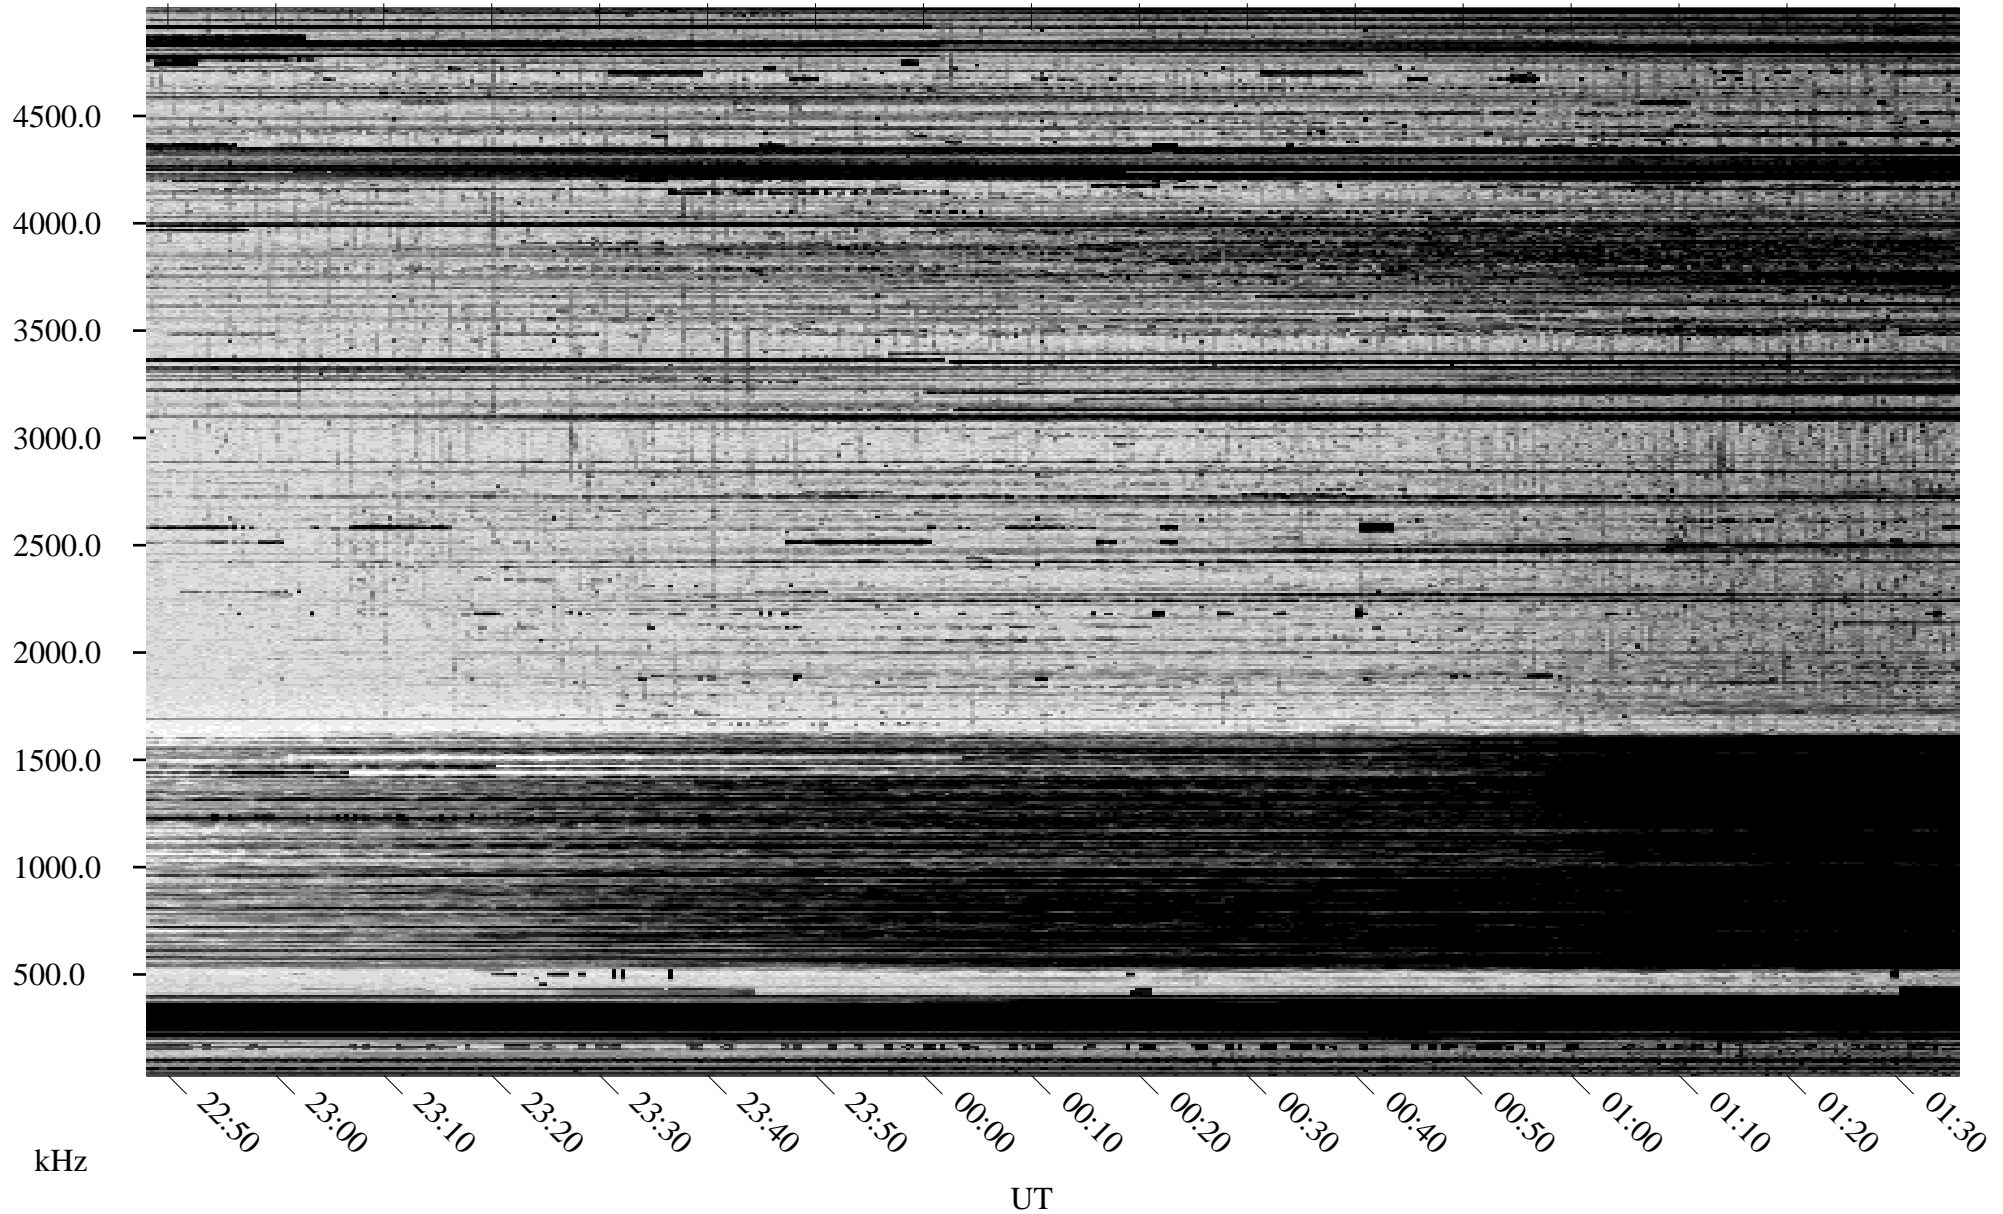

09/30/1996 Churchill, Manitoba

Linear Scale Black = 161 White = 15

ch96274l.r00m max_12

Page 1

09/30/1996 Churchill, Manitoba

Linear Scale Black = 161 White = 15

ch96274l.r00m max_12

Page 2

10/01/1996 Churchill, Manitoba

Linear Scale Black = 161 White = 15

ch96274l.r00m max_12

Page 3

10/01/1996 Churchill, Manitoba

Linear Scale Black = 161 White = 15

ch96274l.r00m max_12

Page 4

10/01/1996 Churchill, Manitoba

Linear Scale Black = 161 White = 15

ch96274l.r00m max_12

Page 5

10/01/1996 Churchill, Manitoba

Linear Scale Black = 161 White = 15

ch96274l.r00m max_12

Page 6

10/01/1996 Churchill, Manitoba

Linear Scale Black = 161 White = 15

ch96274l.r00m max_12

Page 7

10/01/1996 Churchill, Manitoba

Linear Scale Black = 161 White = 15

ch96274l.r00m max_12

UT