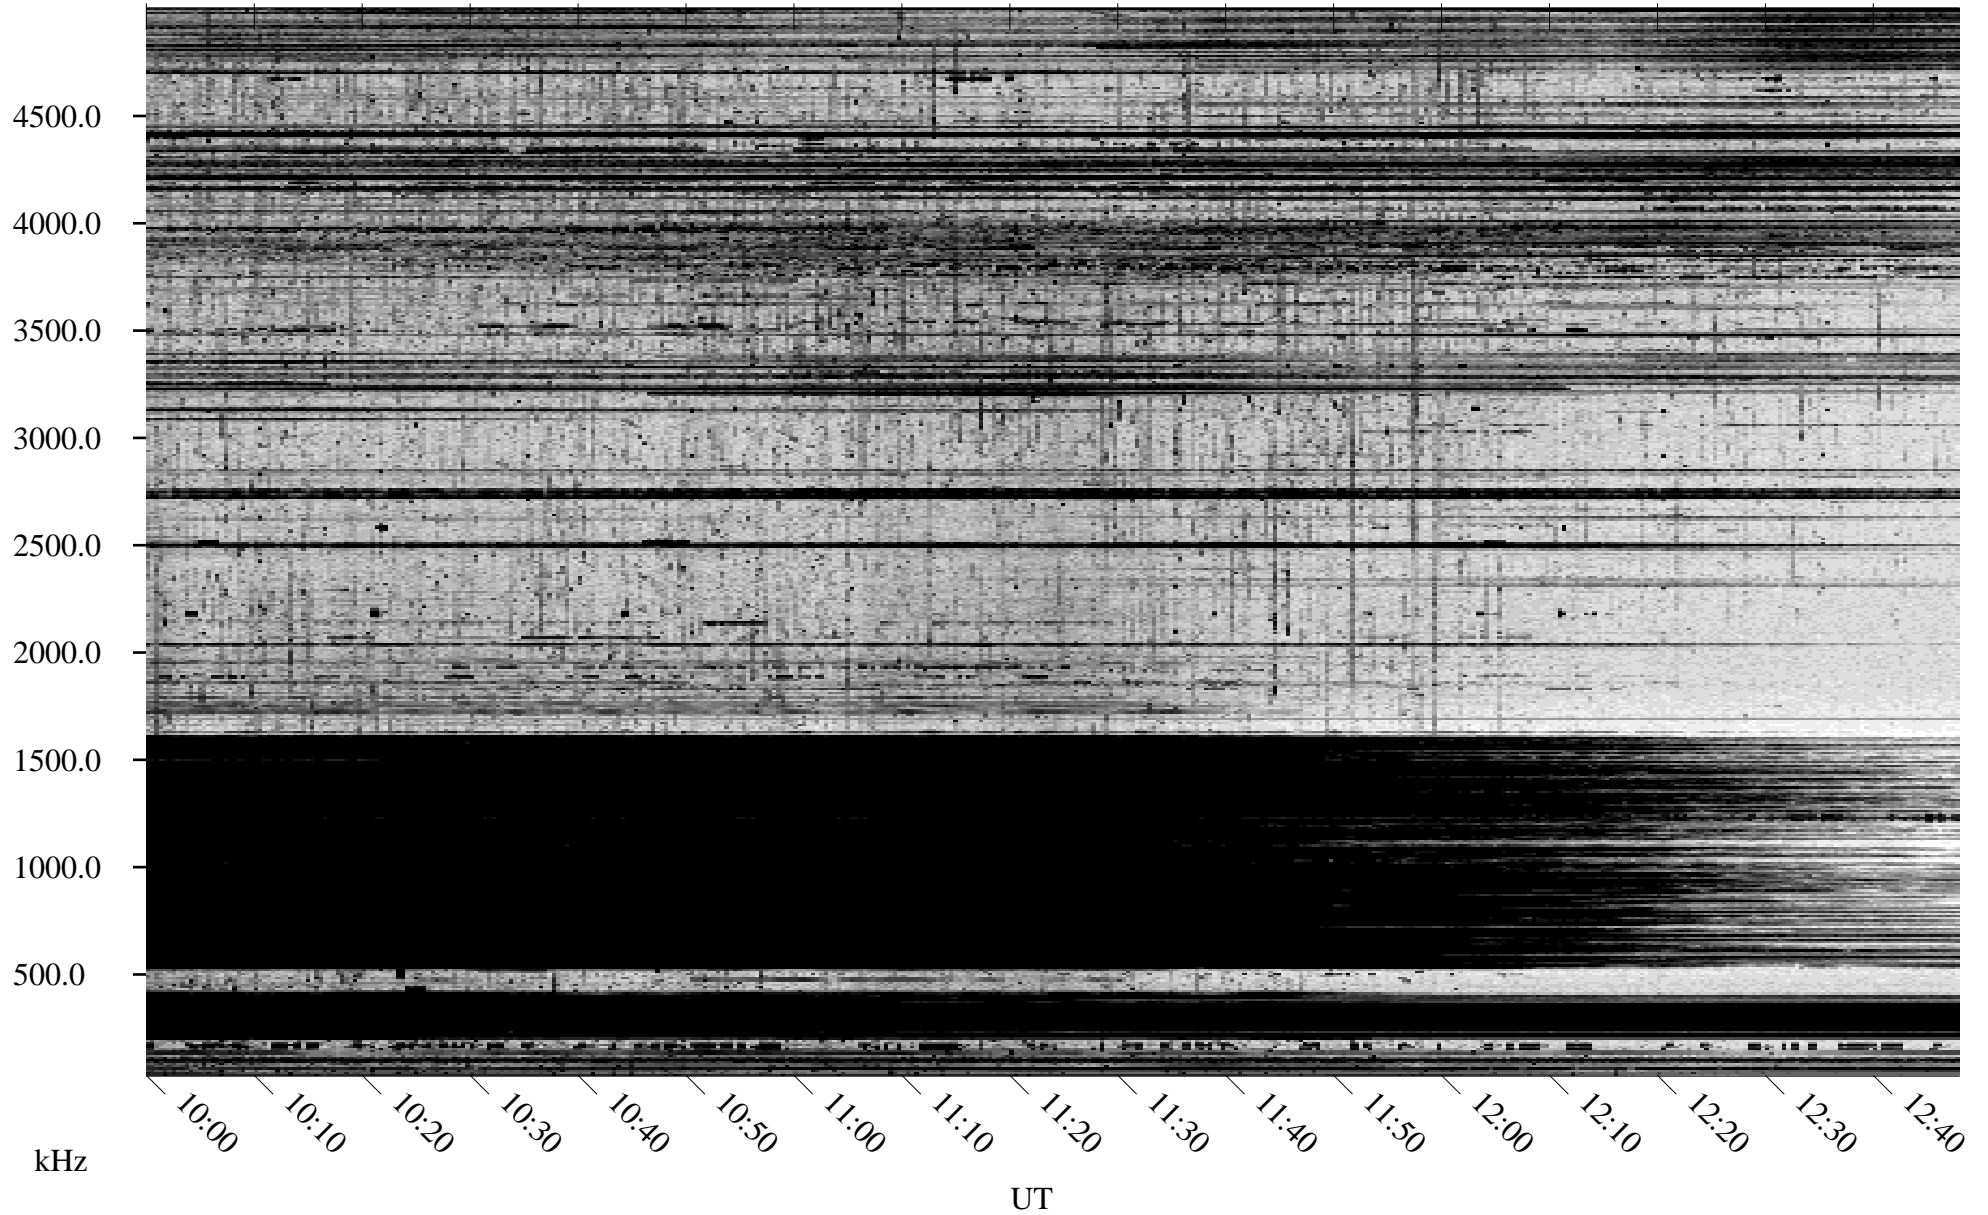

09/30/1996 Churchill, Manitoba

Linear Scale Black = 161 White = 15

ch96274l.r00m max_12

Page 1

09/30/1996 Churchill, Manitoba

Linear Scale Black = 161 White = 15

ch96274l.r00m max_12

Page 2

10/01/1996 Churchill, Manitoba

Linear Scale Black = 161 White = 15

ch96274l.r00m max_12

Page 3

10/01/1996 Churchill, Manitoba

Linear Scale Black = 161 White = 15

ch96274l.r00m max_12

Page 4

10/01/1996 Churchill, Manitoba

Linear Scale Black = 161 White = 15

ch96274l.r00m max_12

Page 5

10/01/1996 Churchill, Manitoba

Linear Scale Black = 161 White = 15

ch96274l.r00m max_12

Page 6

10/01/1996 Churchill, Manitoba

Linear Scale Black = 161 White = 15

ch96274l.r00m max_12

Page 7

10/01/1996 Churchill, Manitoba

Linear Scale Black = 161 White = 15

ch96274l.r00m max_12

UT