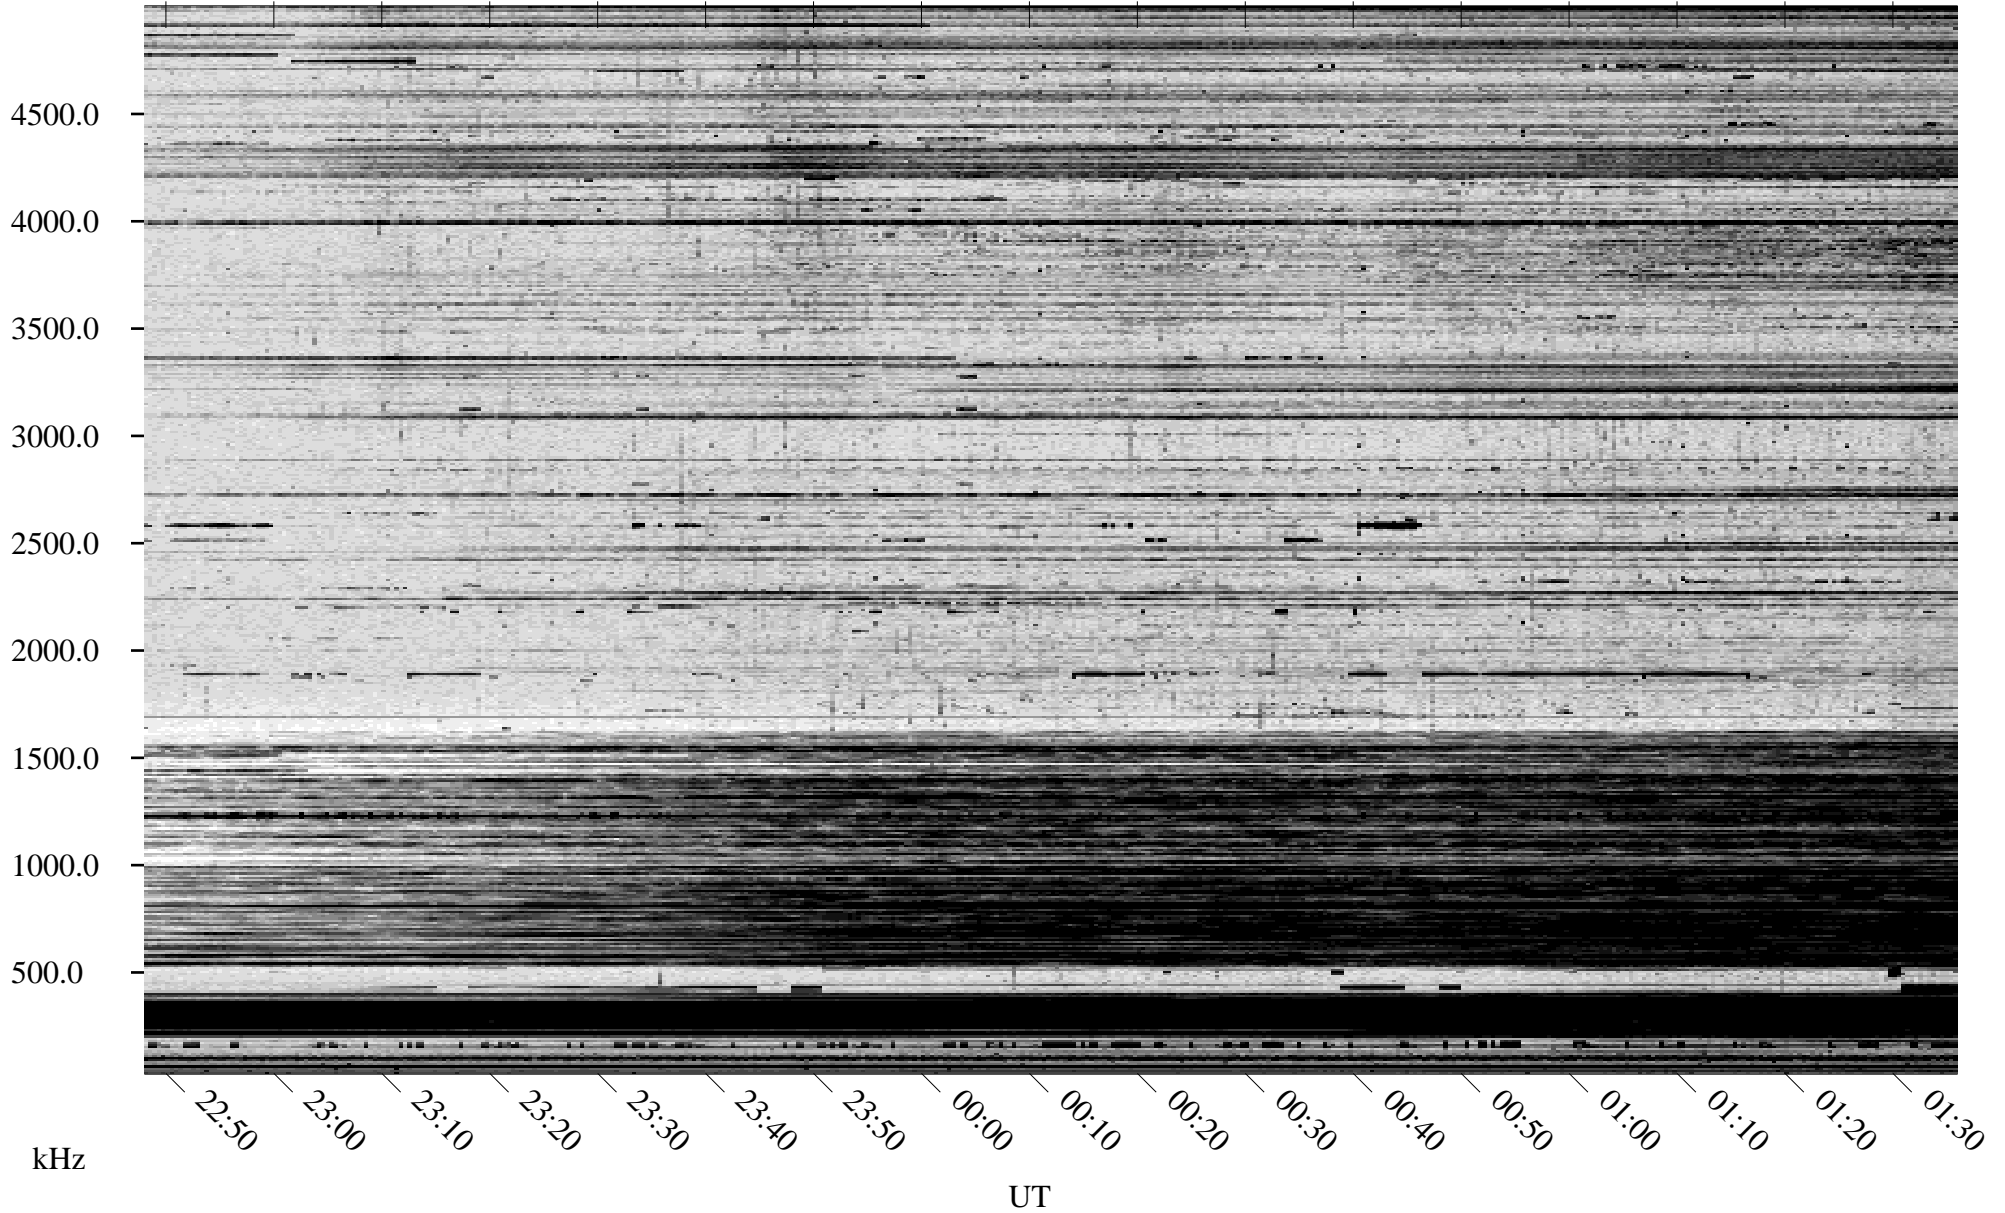

10/01/1996 Churchill, Manitoba

Linear Scale Black = 161 White = 15

ch962751.r00m max_12

Page 1

10/01/1996 Churchill, Manitoba

Linear Scale Black = 161 White = 15

ch962751.r00m max_12

Page 2

10/02/1996 Churchill, Manitoba

Linear Scale Black = 161 White = 15

ch962751.r00m max_12

Page 3

10/02/1996 Churchill, Manitoba

Linear Scale Black = 161 White = 15

ch962751.r00m max_12

Page 4

10/02/1996 Churchill, Manitoba

Linear Scale Black = 161 White = 15

ch962751.r00m max_12

Page 5

10/02/1996 Churchill, Manitoba

Linear Scale Black = 161 White = 15

ch962751.r00m max_12

Page 6

10/02/1996 Churchill, Manitoba

Linear Scale Black = 161 White = 15

ch96275l.r00m max_12

Page 7

10/02/1996 Churchill, Manitoba

Linear Scale Black = 161 White = 15

ch962751.r00m max_12

kHz