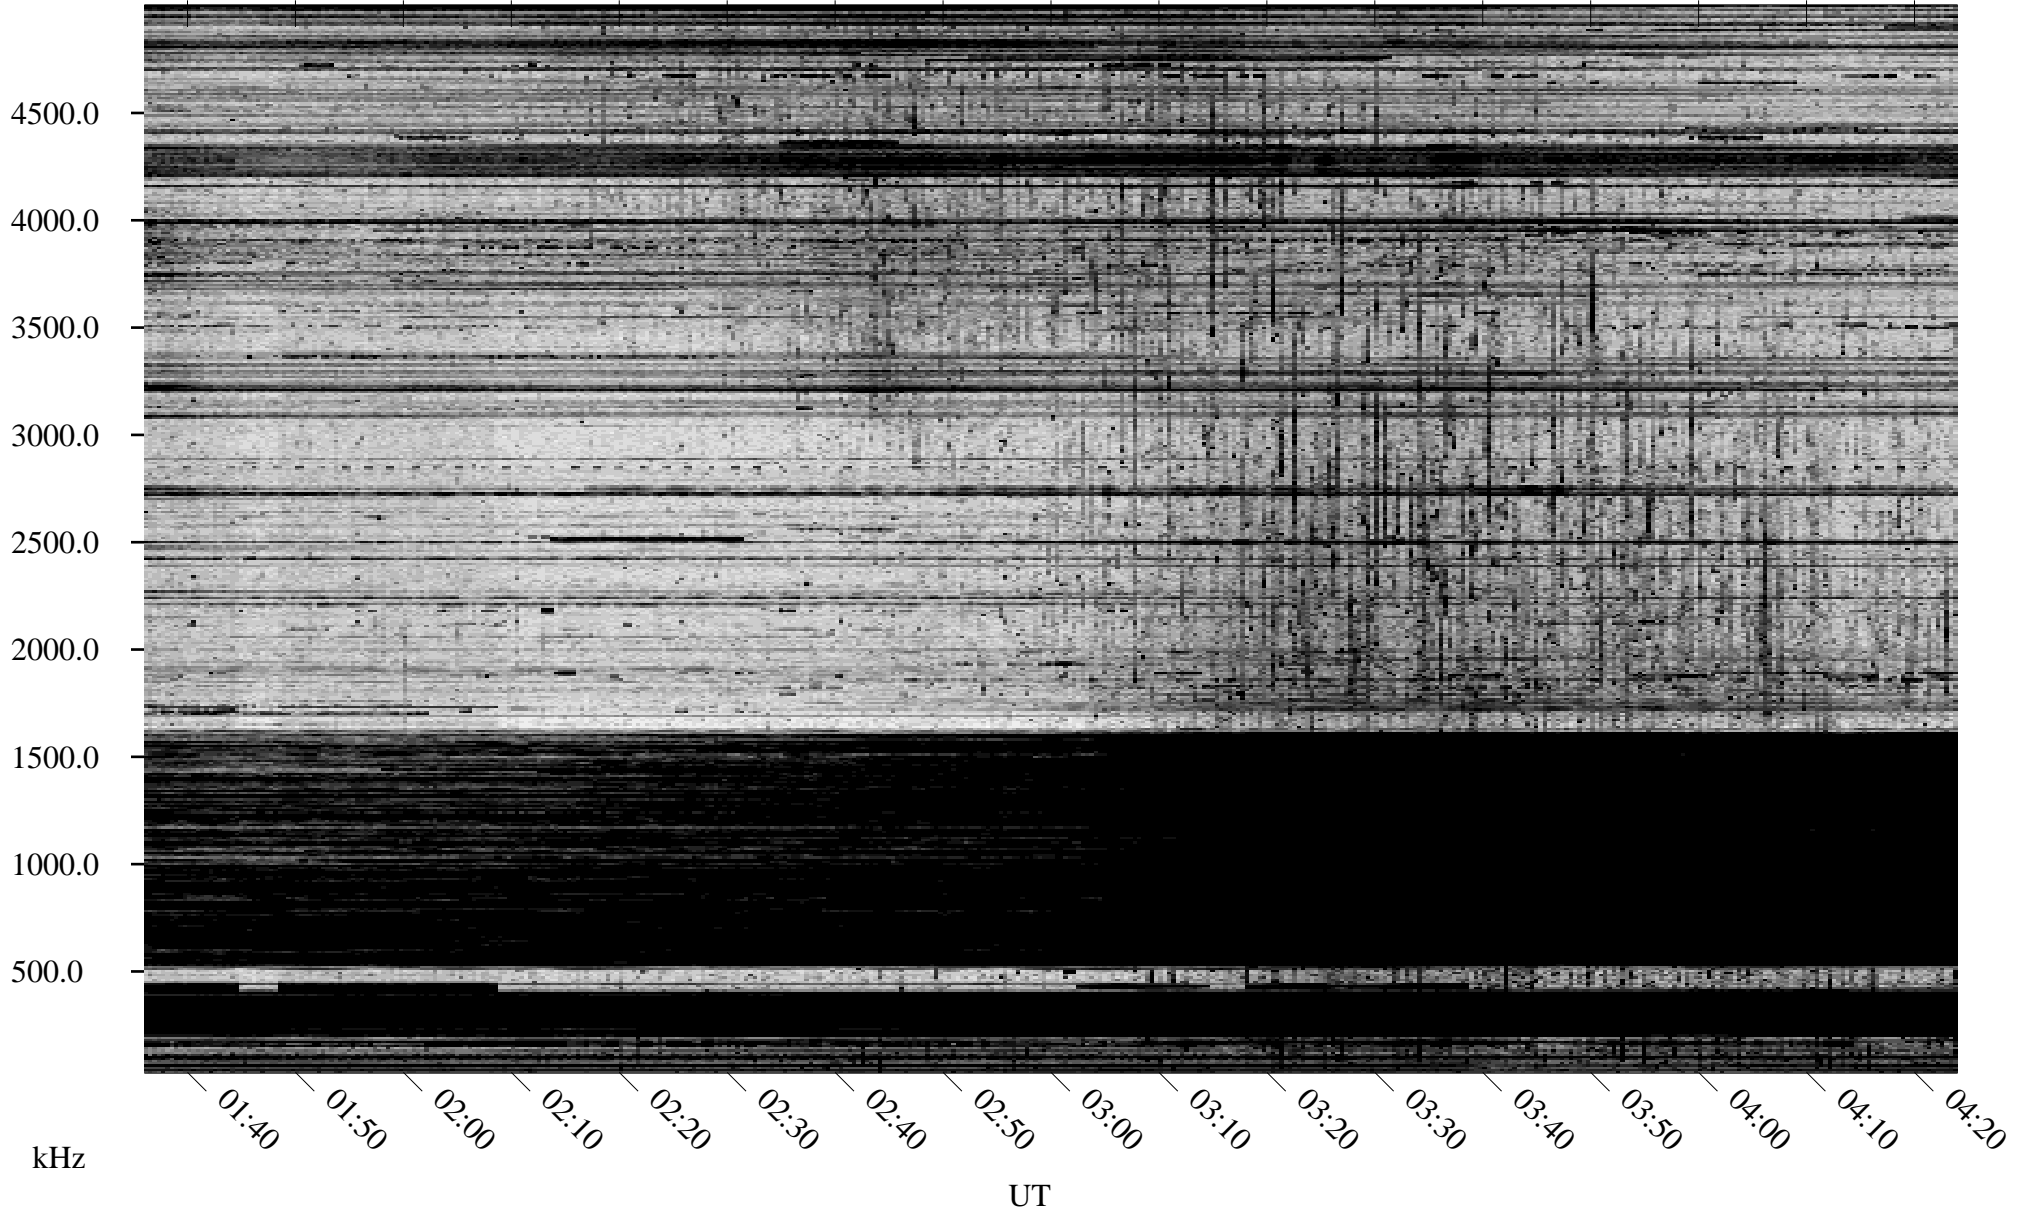

10/01/1996 Churchill, Manitoba

Linear Scale Black = 161 White = 15

ch962751.r00m max_12

Page 1

10/01/1996 Churchill, Manitoba

Linear Scale Black = 161 White = 15

ch962751.r00m max_12

Page 2

10/02/1996 Churchill, Manitoba

Linear Scale Black = 161 White = 15

ch962751.r00m max_12

Page 3

10/02/1996 Churchill, Manitoba

Linear Scale Black = 161 White = 15

ch962751.r00m max_12

Page 4

10/02/1996 Churchill, Manitoba

Linear Scale Black = 161 White = 15

ch962751.r00m max_12

Page 5

10/02/1996 Churchill, Manitoba

Linear Scale Black = 161 White = 15

ch962751.r00m max_12

Page 6

10/02/1996 Churchill, Manitoba

Linear Scale Black = 161 White = 15

ch96275l.r00m max_12

Page 7

10/02/1996 Churchill, Manitoba

Linear Scale Black = 161 White = 15

ch962751.r00m max_12

kHz