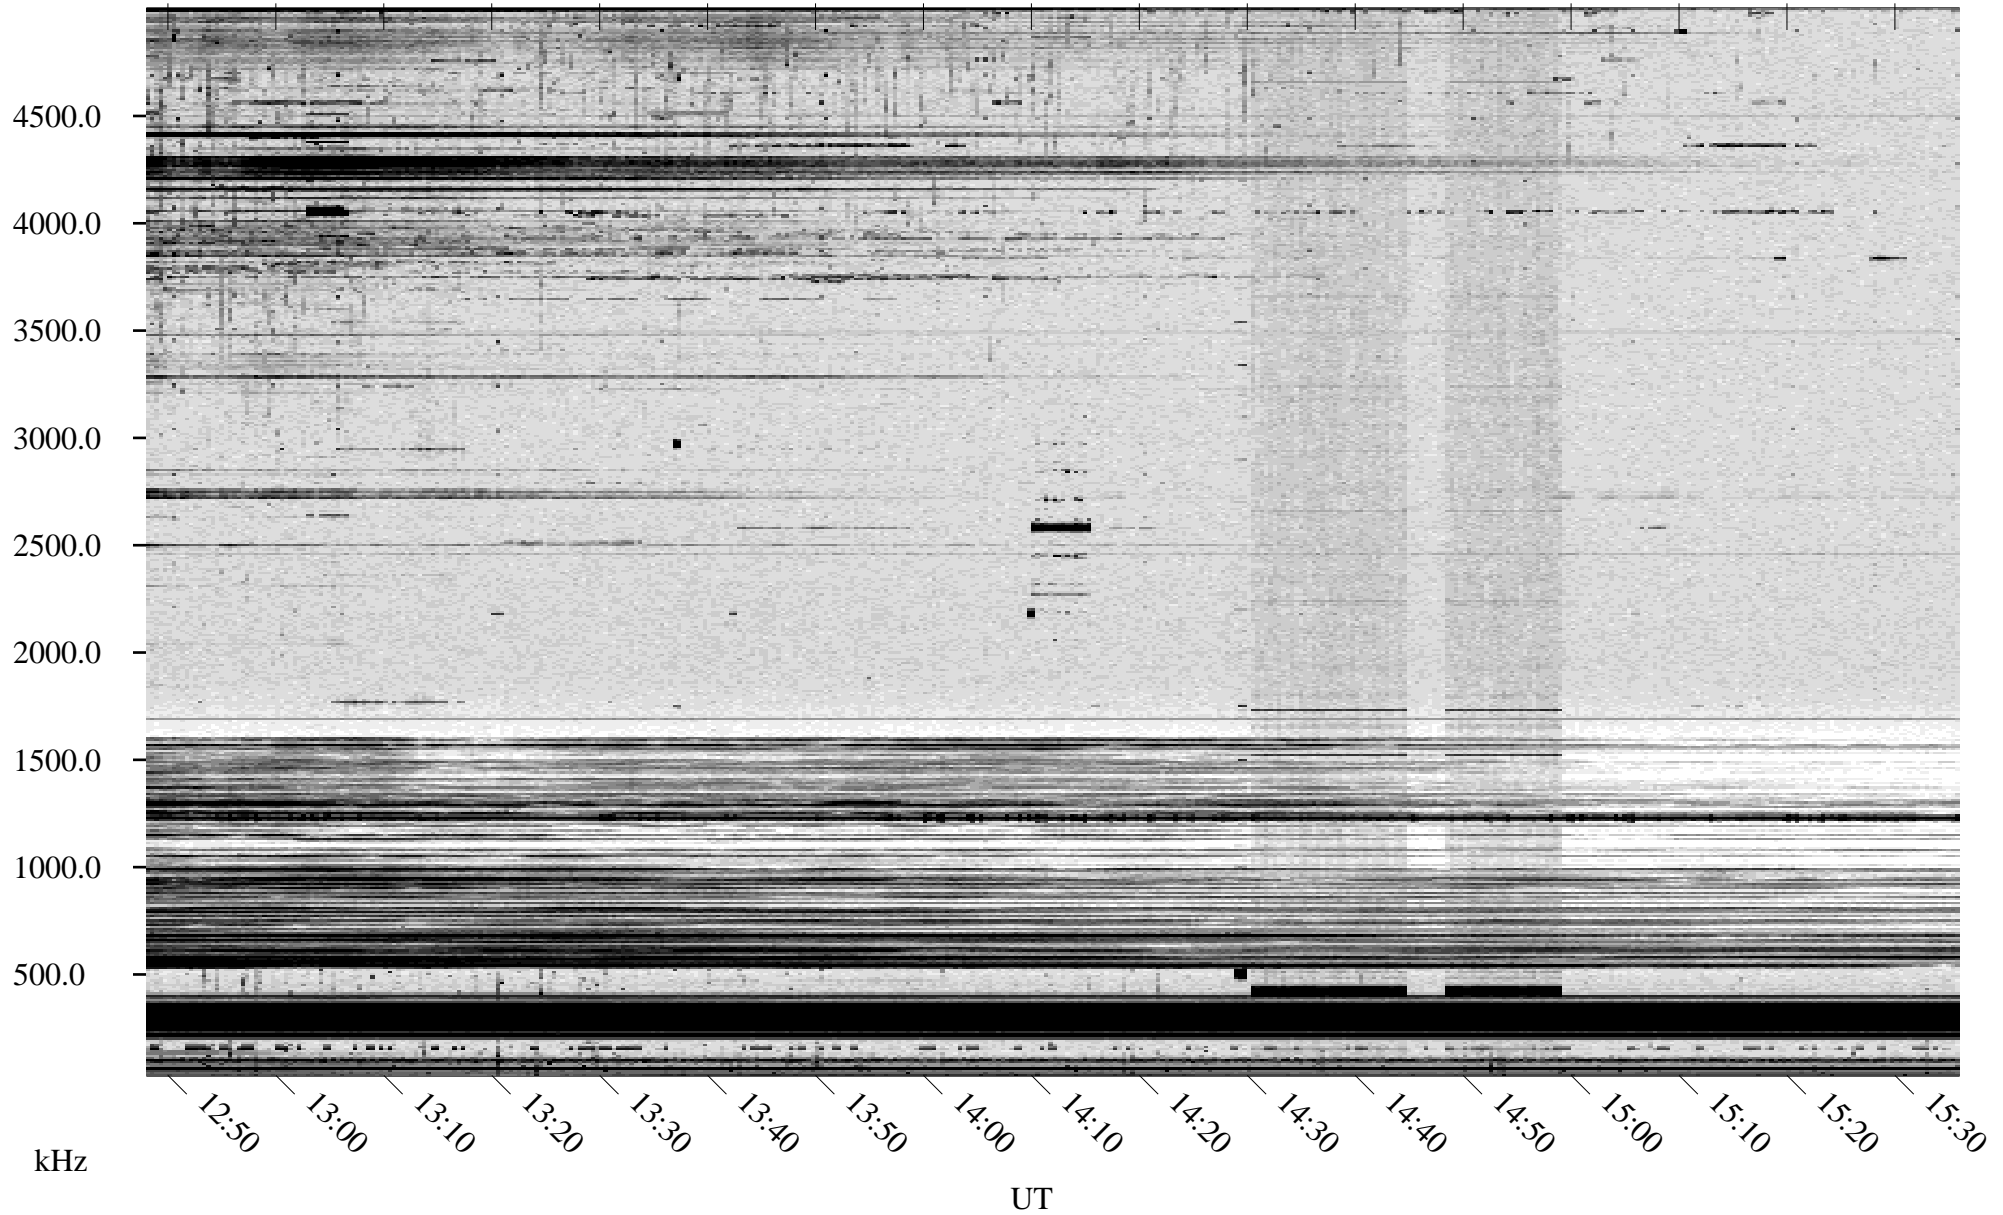

10/01/1996 Churchill, Manitoba

Linear Scale Black = 161 White = 15

ch962751.r00m max_12

Page 1

10/01/1996 Churchill, Manitoba

Linear Scale Black = 161 White = 15

ch962751.r00m max_12

Page 2

10/02/1996 Churchill, Manitoba

Linear Scale Black = 161 White = 15

ch962751.r00m max_12

Page 3

10/02/1996 Churchill, Manitoba

Linear Scale Black = 161 White = 15

ch962751.r00m max_12

Page 4

10/02/1996 Churchill, Manitoba

Linear Scale Black = 161 White = 15

ch962751.r00m max_12

Page 5

10/02/1996 Churchill, Manitoba

Linear Scale Black = 161 White = 15

ch962751.r00m max_12

Page 6

10/02/1996 Churchill, Manitoba

Linear Scale Black = 161 White = 15

ch96275l.r00m max_12

Page 7

10/02/1996 Churchill, Manitoba

Linear Scale Black = 161 White = 15

ch962751.r00m max_12

kHz