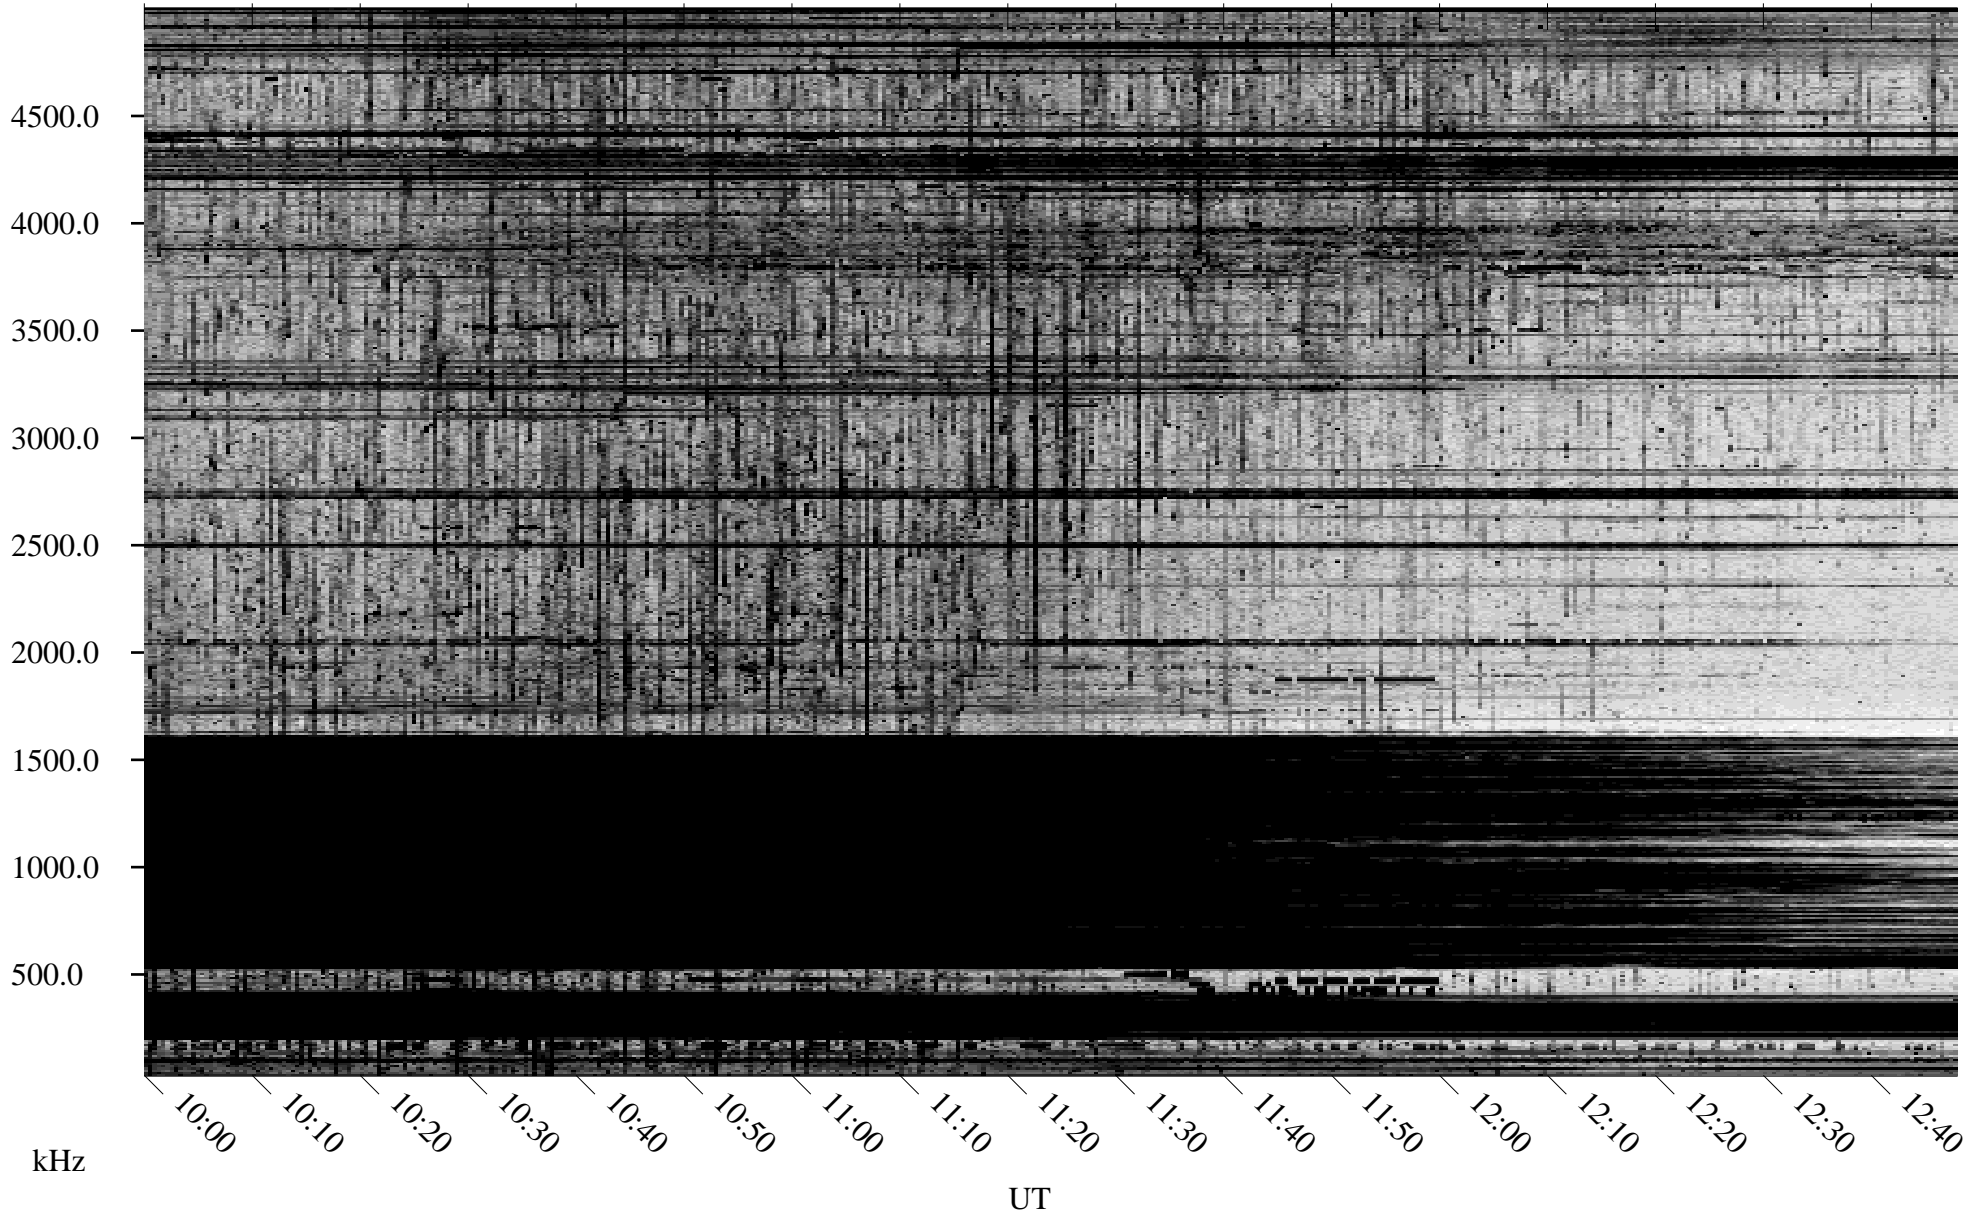

10/01/1996 Churchill, Manitoba

Linear Scale Black = 161 White = 15

ch962751.r00m max_12

Page 1

10/01/1996 Churchill, Manitoba

Linear Scale Black = 161 White = 15

ch962751.r00m max_12

Page 2

10/02/1996 Churchill, Manitoba

Linear Scale Black = 161 White = 15

ch962751.r00m max_12

Page 3

10/02/1996 Churchill, Manitoba

Linear Scale Black = 161 White = 15

ch962751.r00m max_12

Page 4

10/02/1996 Churchill, Manitoba

Linear Scale Black = 161 White = 15

ch962751.r00m max_12

Page 5

10/02/1996 Churchill, Manitoba

Linear Scale Black = 161 White = 15

ch962751.r00m max_12

Page 6

10/02/1996 Churchill, Manitoba

Linear Scale Black = 161 White = 15

ch96275l.r00m max_12

Page 7

10/02/1996 Churchill, Manitoba

Linear Scale Black = 161 White = 15

ch962751.r00m max_12

kHz