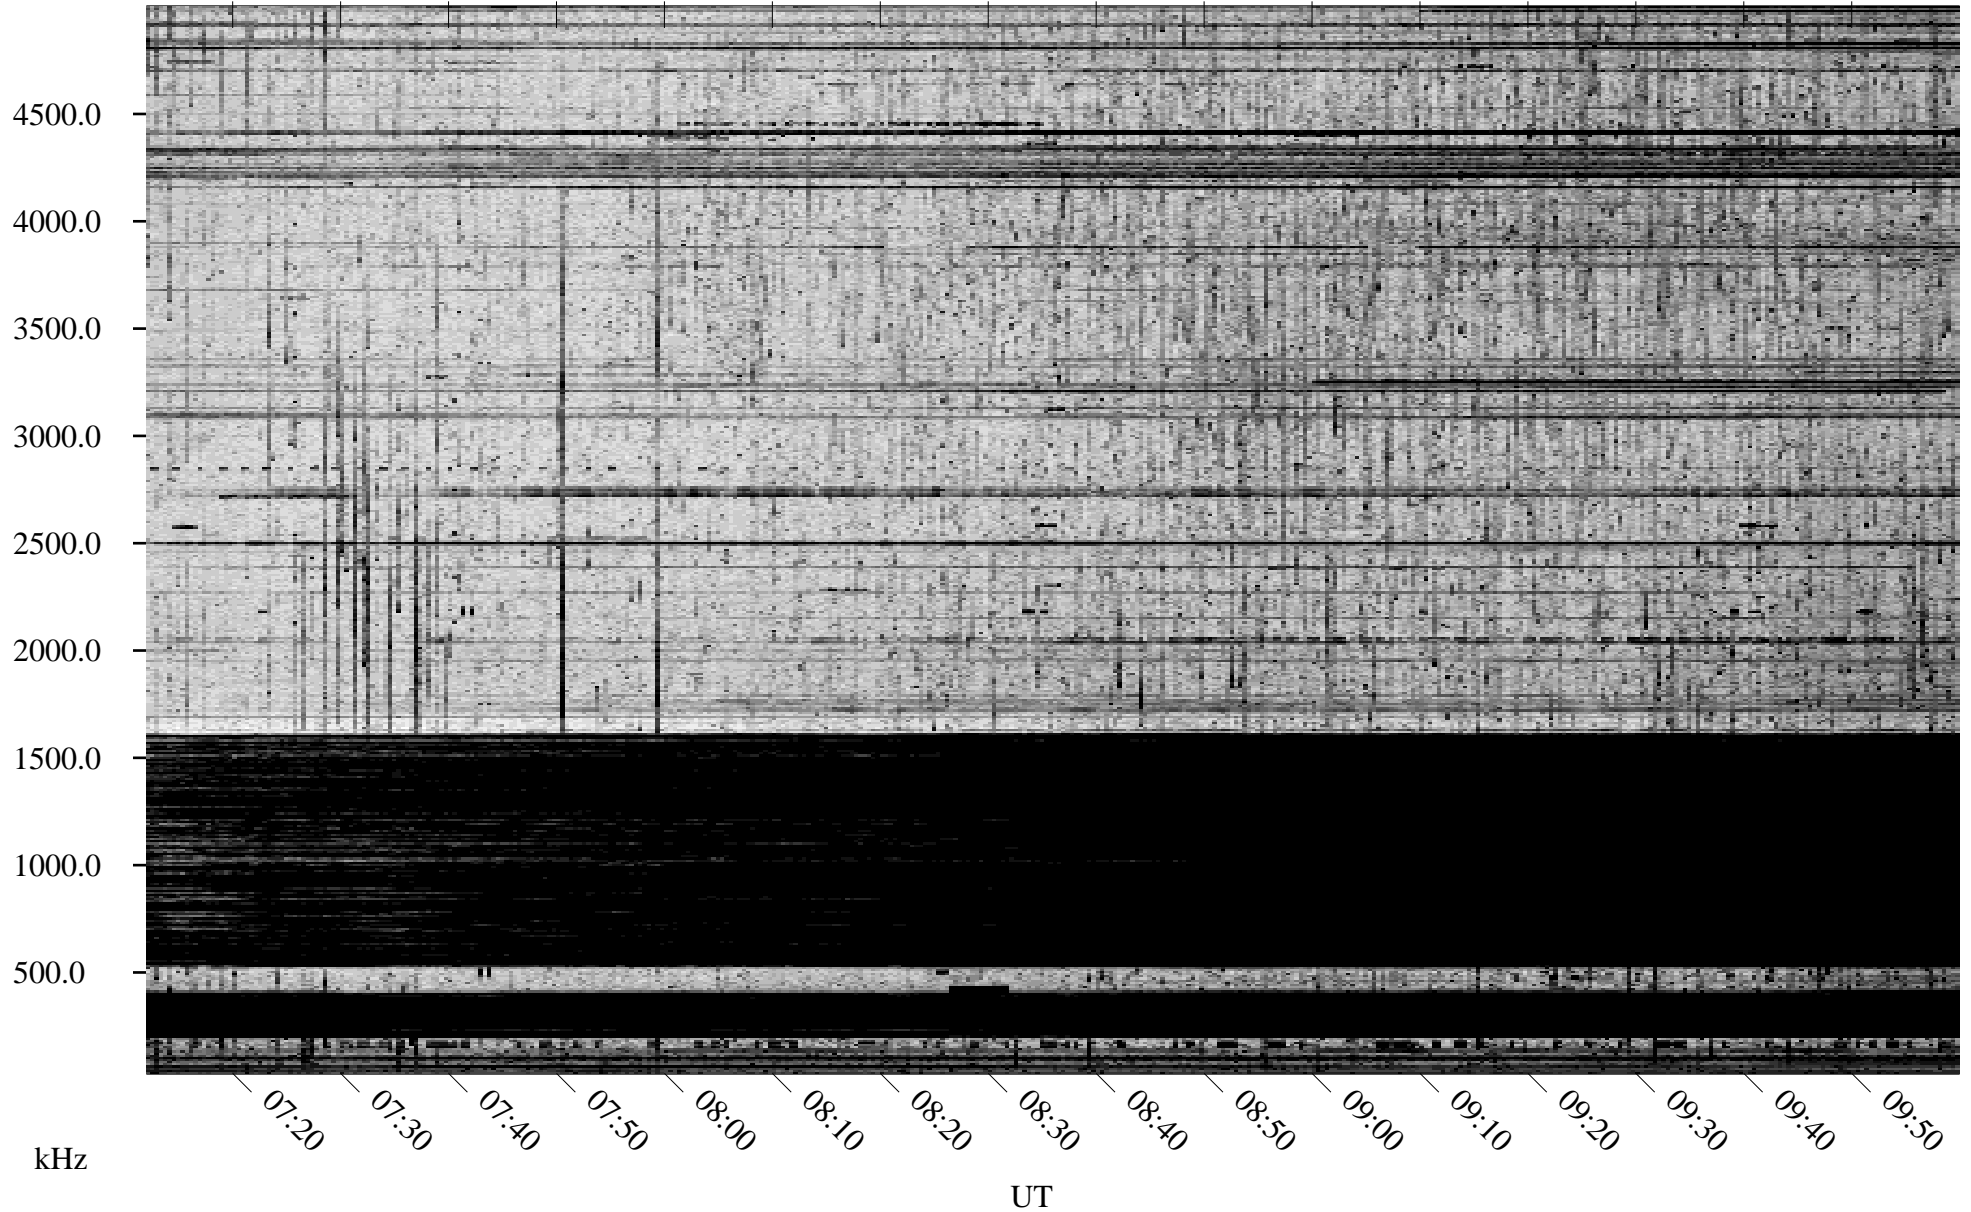

10/01/1996 Churchill, Manitoba

Linear Scale Black = 161 White = 15

ch962751.r00m max_12

Page 1

10/01/1996 Churchill, Manitoba

Linear Scale Black = 161 White = 15

ch962751.r00m max_12

Page 2

10/02/1996 Churchill, Manitoba

Linear Scale Black = 161 White = 15

ch962751.r00m max_12

Page 3

10/02/1996 Churchill, Manitoba

Linear Scale Black = 161 White = 15

ch962751.r00m max_12

Page 4

10/02/1996 Churchill, Manitoba

Linear Scale Black = 161 White = 15

ch962751.r00m max_12

Page 5

10/02/1996 Churchill, Manitoba

Linear Scale Black = 161 White = 15

ch962751.r00m max_12

Page 6

10/02/1996 Churchill, Manitoba

Linear Scale Black = 161 White = 15

ch96275l.r00m max_12

Page 7

10/02/1996 Churchill, Manitoba

Linear Scale Black = 161 White = 15

ch962751.r00m max_12

kHz