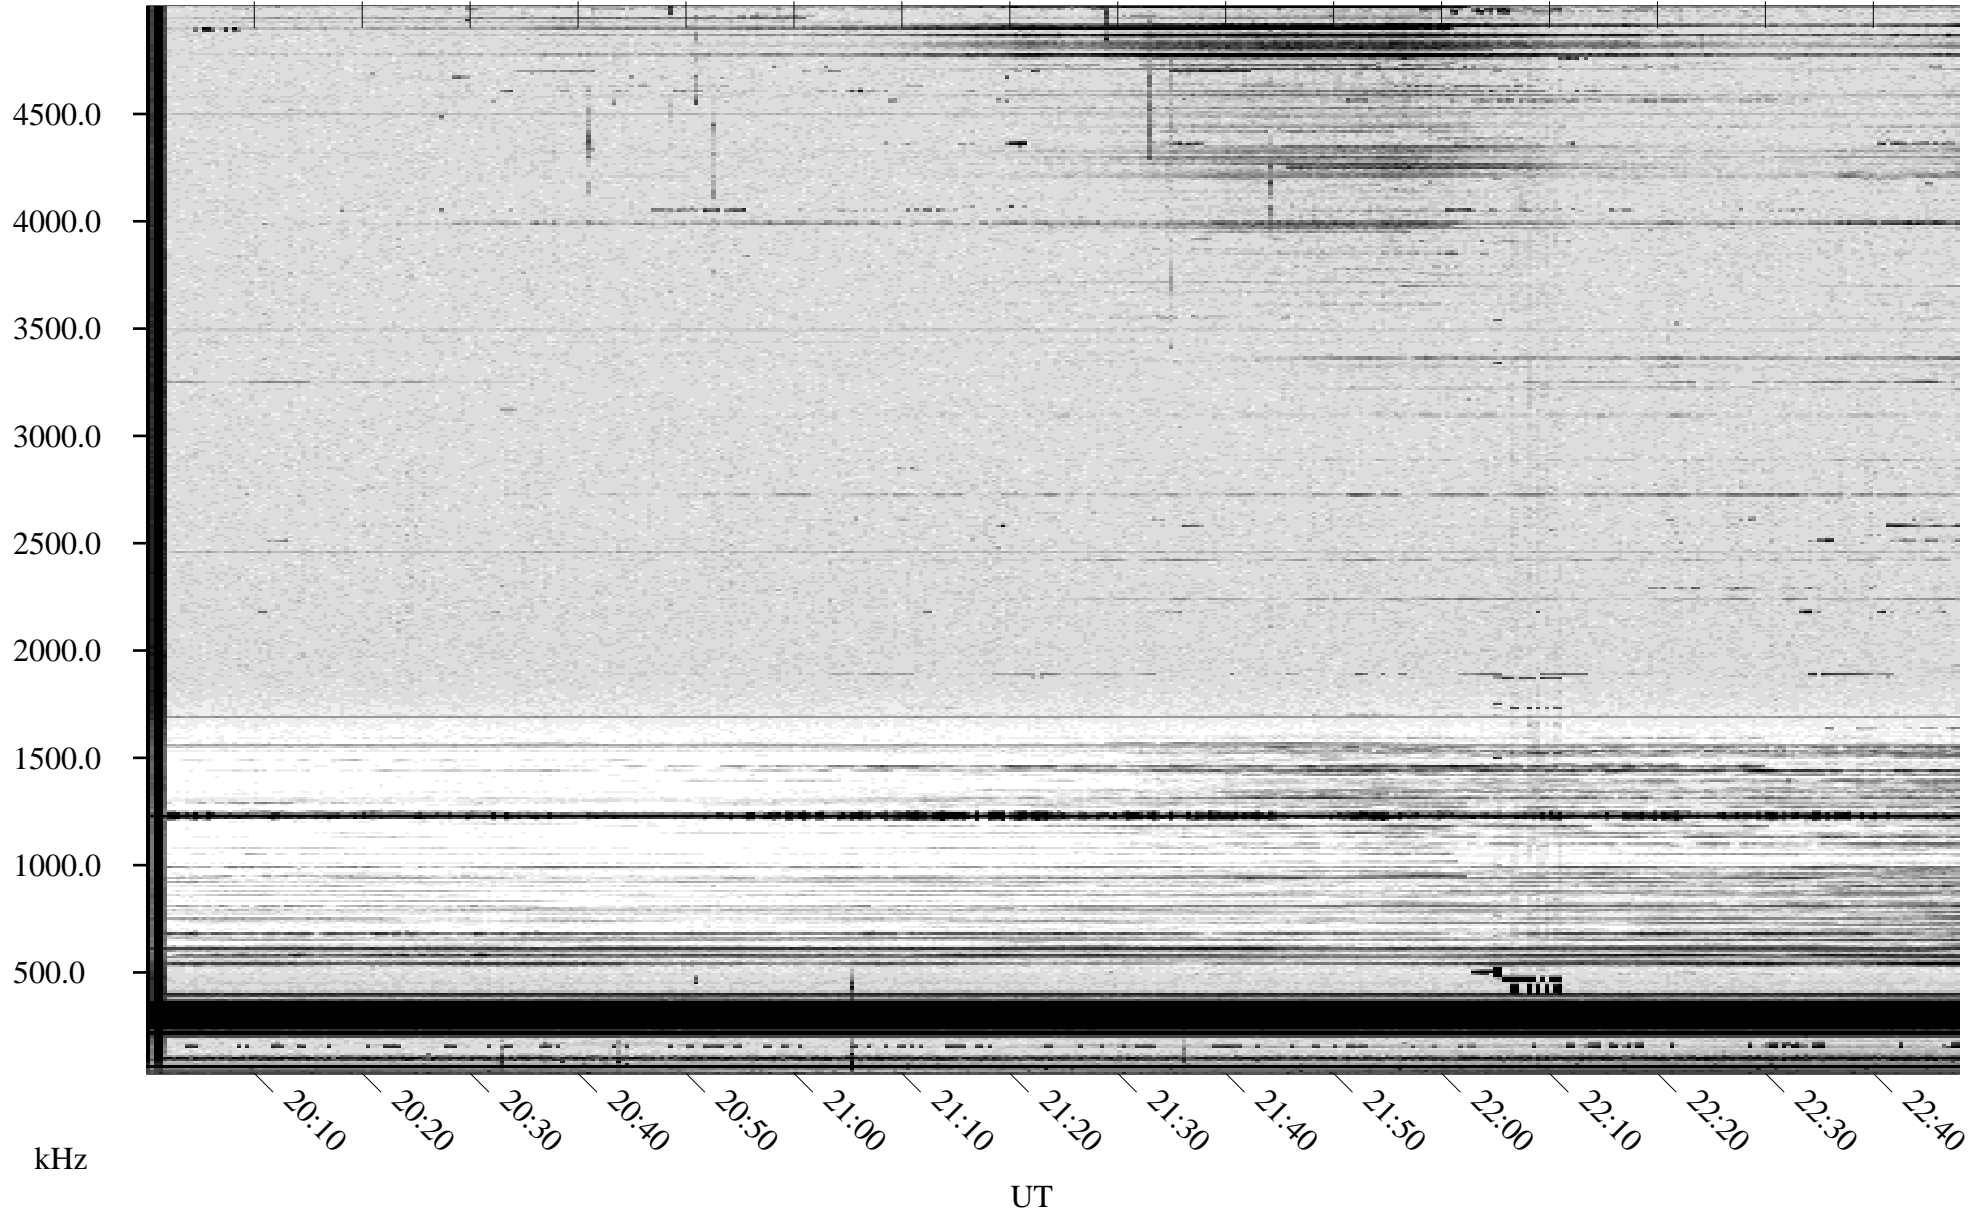

10/01/1996 Churchill, Manitoba

Linear Scale Black = 161 White = 15

ch962751.r00m max_12

Page 1

10/01/1996 Churchill, Manitoba

Linear Scale Black = 161 White = 15

ch962751.r00m max_12

Page 2

10/02/1996 Churchill, Manitoba

Linear Scale Black = 161 White = 15

ch962751.r00m max_12

Page 3

10/02/1996 Churchill, Manitoba

Linear Scale Black = 161 White = 15

ch962751.r00m max_12

Page 4

10/02/1996 Churchill, Manitoba

Linear Scale Black = 161 White = 15

ch962751.r00m max_12

Page 5

10/02/1996 Churchill, Manitoba

Linear Scale Black = 161 White = 15

ch962751.r00m max_12

Page 6

10/02/1996 Churchill, Manitoba

Linear Scale Black = 161 White = 15

ch96275l.r00m max_12

Page 7

10/02/1996 Churchill, Manitoba

Linear Scale Black = 161 White = 15

ch962751.r00m max_12

kHz