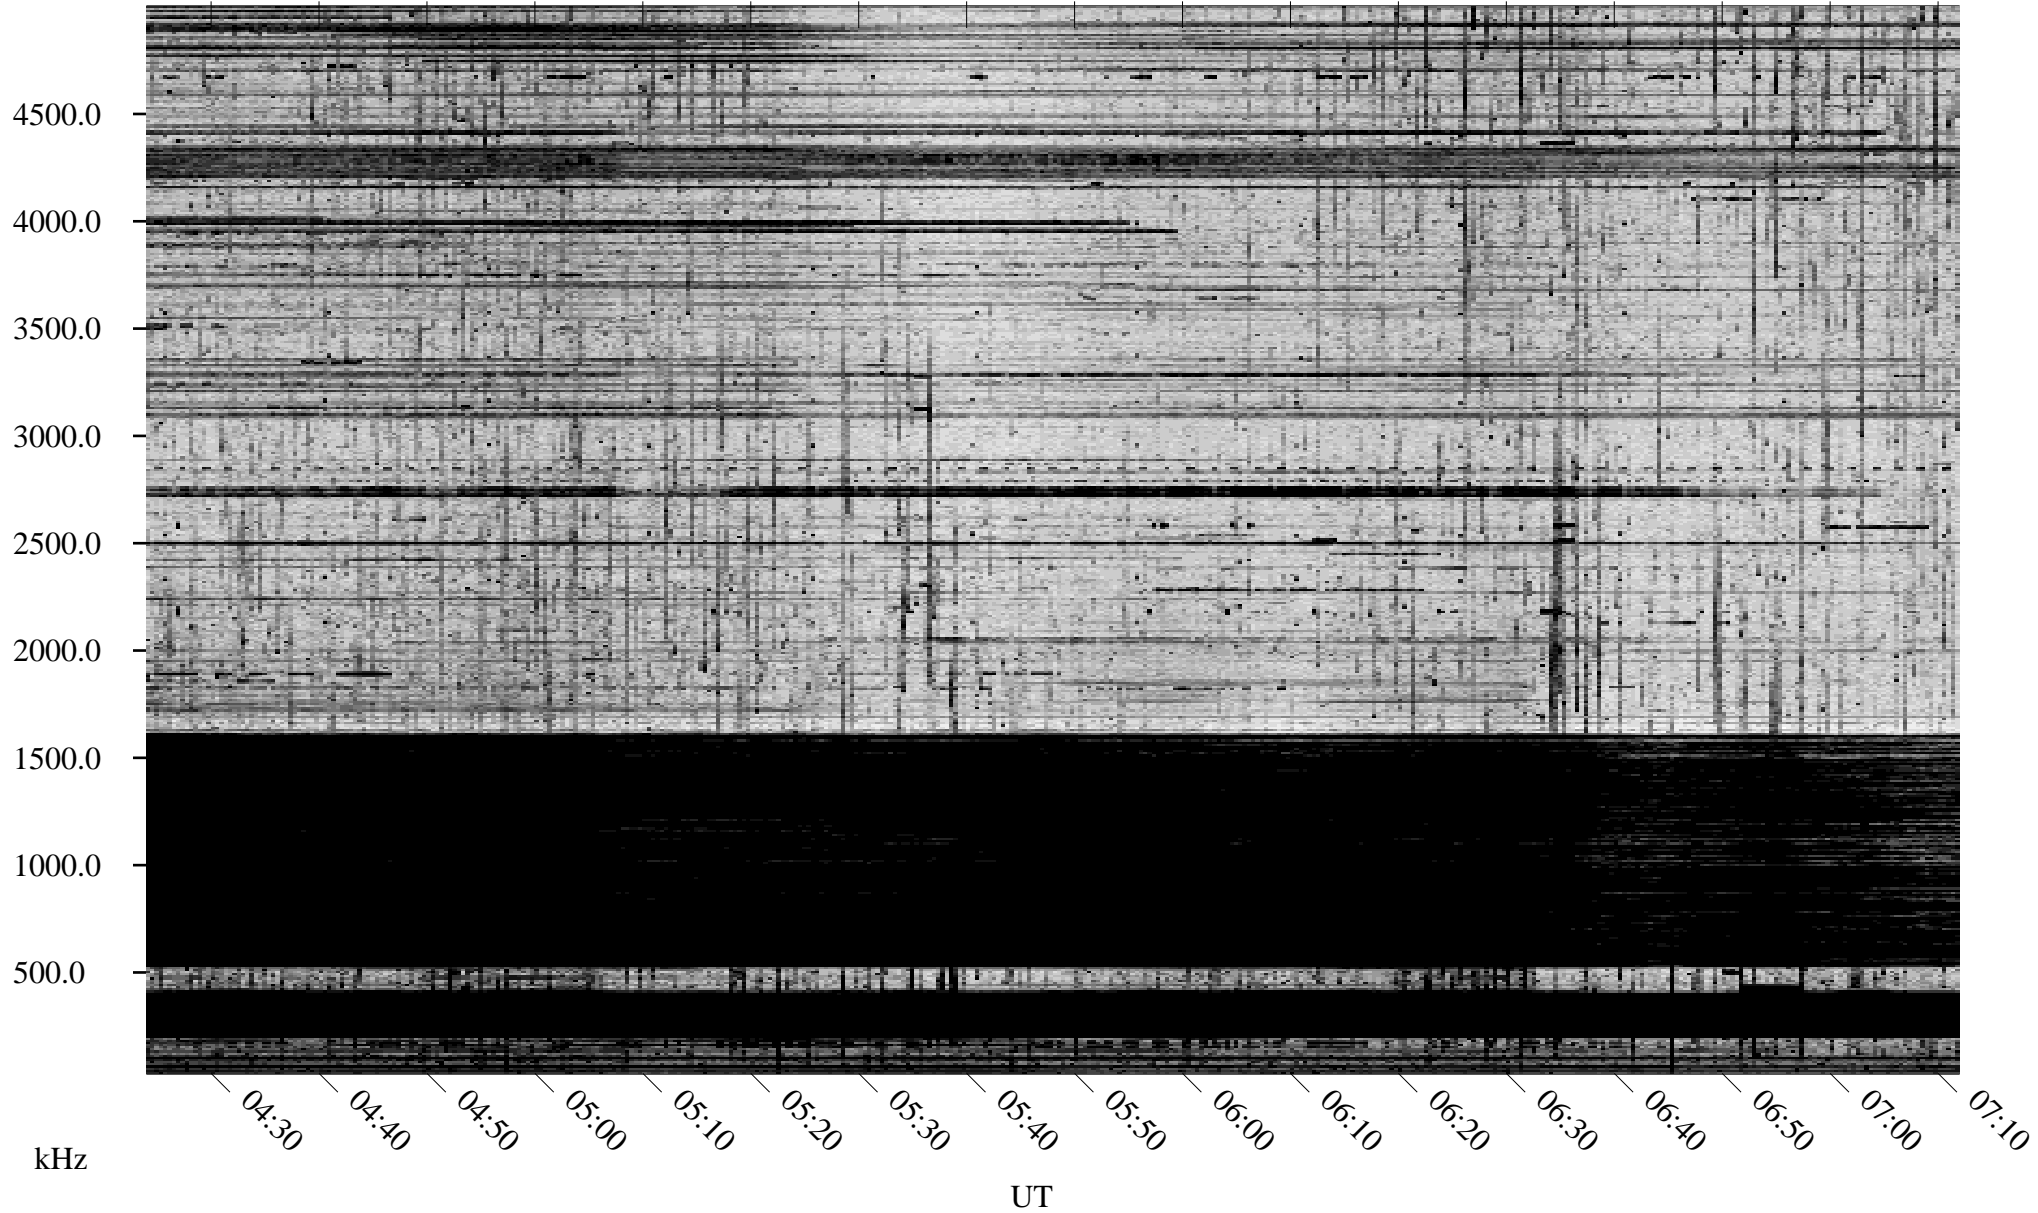

10/01/1996 Churchill, Manitoba

Linear Scale Black = 161 White = 15

ch962751.r00m max_12

Page 1

10/01/1996 Churchill, Manitoba

Linear Scale Black = 161 White = 15

ch962751.r00m max_12

Page 2

10/02/1996 Churchill, Manitoba

Linear Scale Black = 161 White = 15

ch962751.r00m max_12

Page 3

10/02/1996 Churchill, Manitoba

Linear Scale Black = 161 White = 15

ch962751.r00m max_12

Page 4

10/02/1996 Churchill, Manitoba

Linear Scale Black = 161 White = 15

ch962751.r00m max_12

Page 5

10/02/1996 Churchill, Manitoba

Linear Scale Black = 161 White = 15

ch962751.r00m max_12

Page 6

10/02/1996 Churchill, Manitoba

Linear Scale Black = 161 White = 15

ch96275l.r00m max_12

Page 7

10/02/1996 Churchill, Manitoba

Linear Scale Black = 161 White = 15

ch962751.r00m max_12

kHz