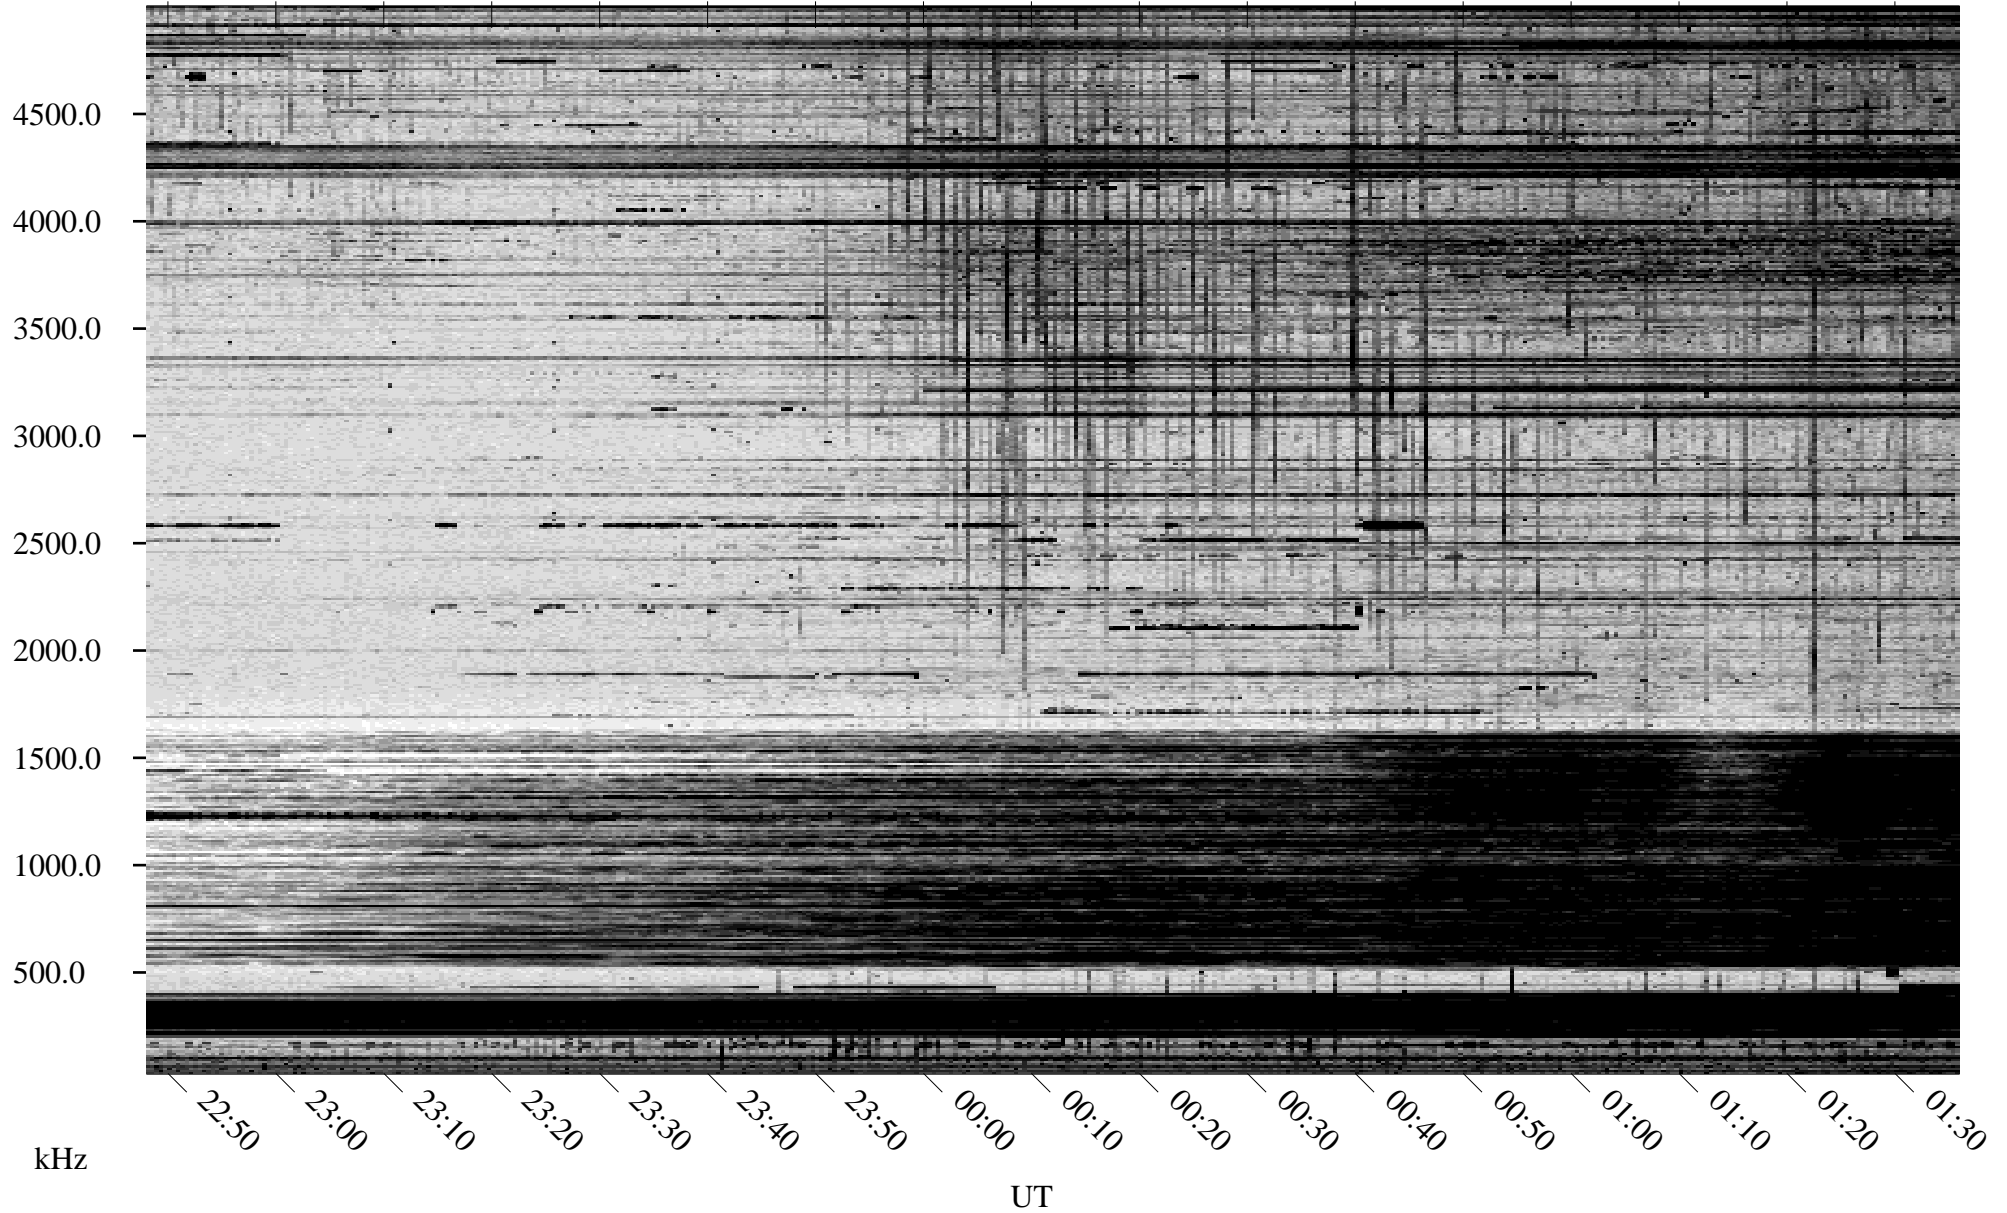

10/02/1996 Churchill, Manitoba

Linear Scale Black = 161 White = 15

ch96276l.r00m max_12

Page 1

10/02/1996 Churchill, Manitoba

Linear Scale Black = 161 White = 15

ch96276l.r00m max_12

Page 2

10/03/1996 Churchill, Manitoba

Linear Scale Black = 161 White = 15

ch96276l.r00m max_12

Page 3

10/03/1996 Churchill, Manitoba

Linear Scale Black = 161 White = 15

ch96276l.r00m max_12

Page 4

10/03/1996 Churchill, Manitoba

Linear Scale Black = 161 White = 15

ch96276l.r00m max_12

Page 5

10/03/1996 Churchill, Manitoba

Linear Scale Black = 161 White = 15

ch96276l.r00m max_12

Page 6

10/03/1996 Churchill, Manitoba

Linear Scale Black = 161 White = 15

ch96276l.r00m max_12

Page 7

10/03/1996 Churchill, Manitoba

Linear Scale Black = 161 White = 15

ch96276l.r00m max_12