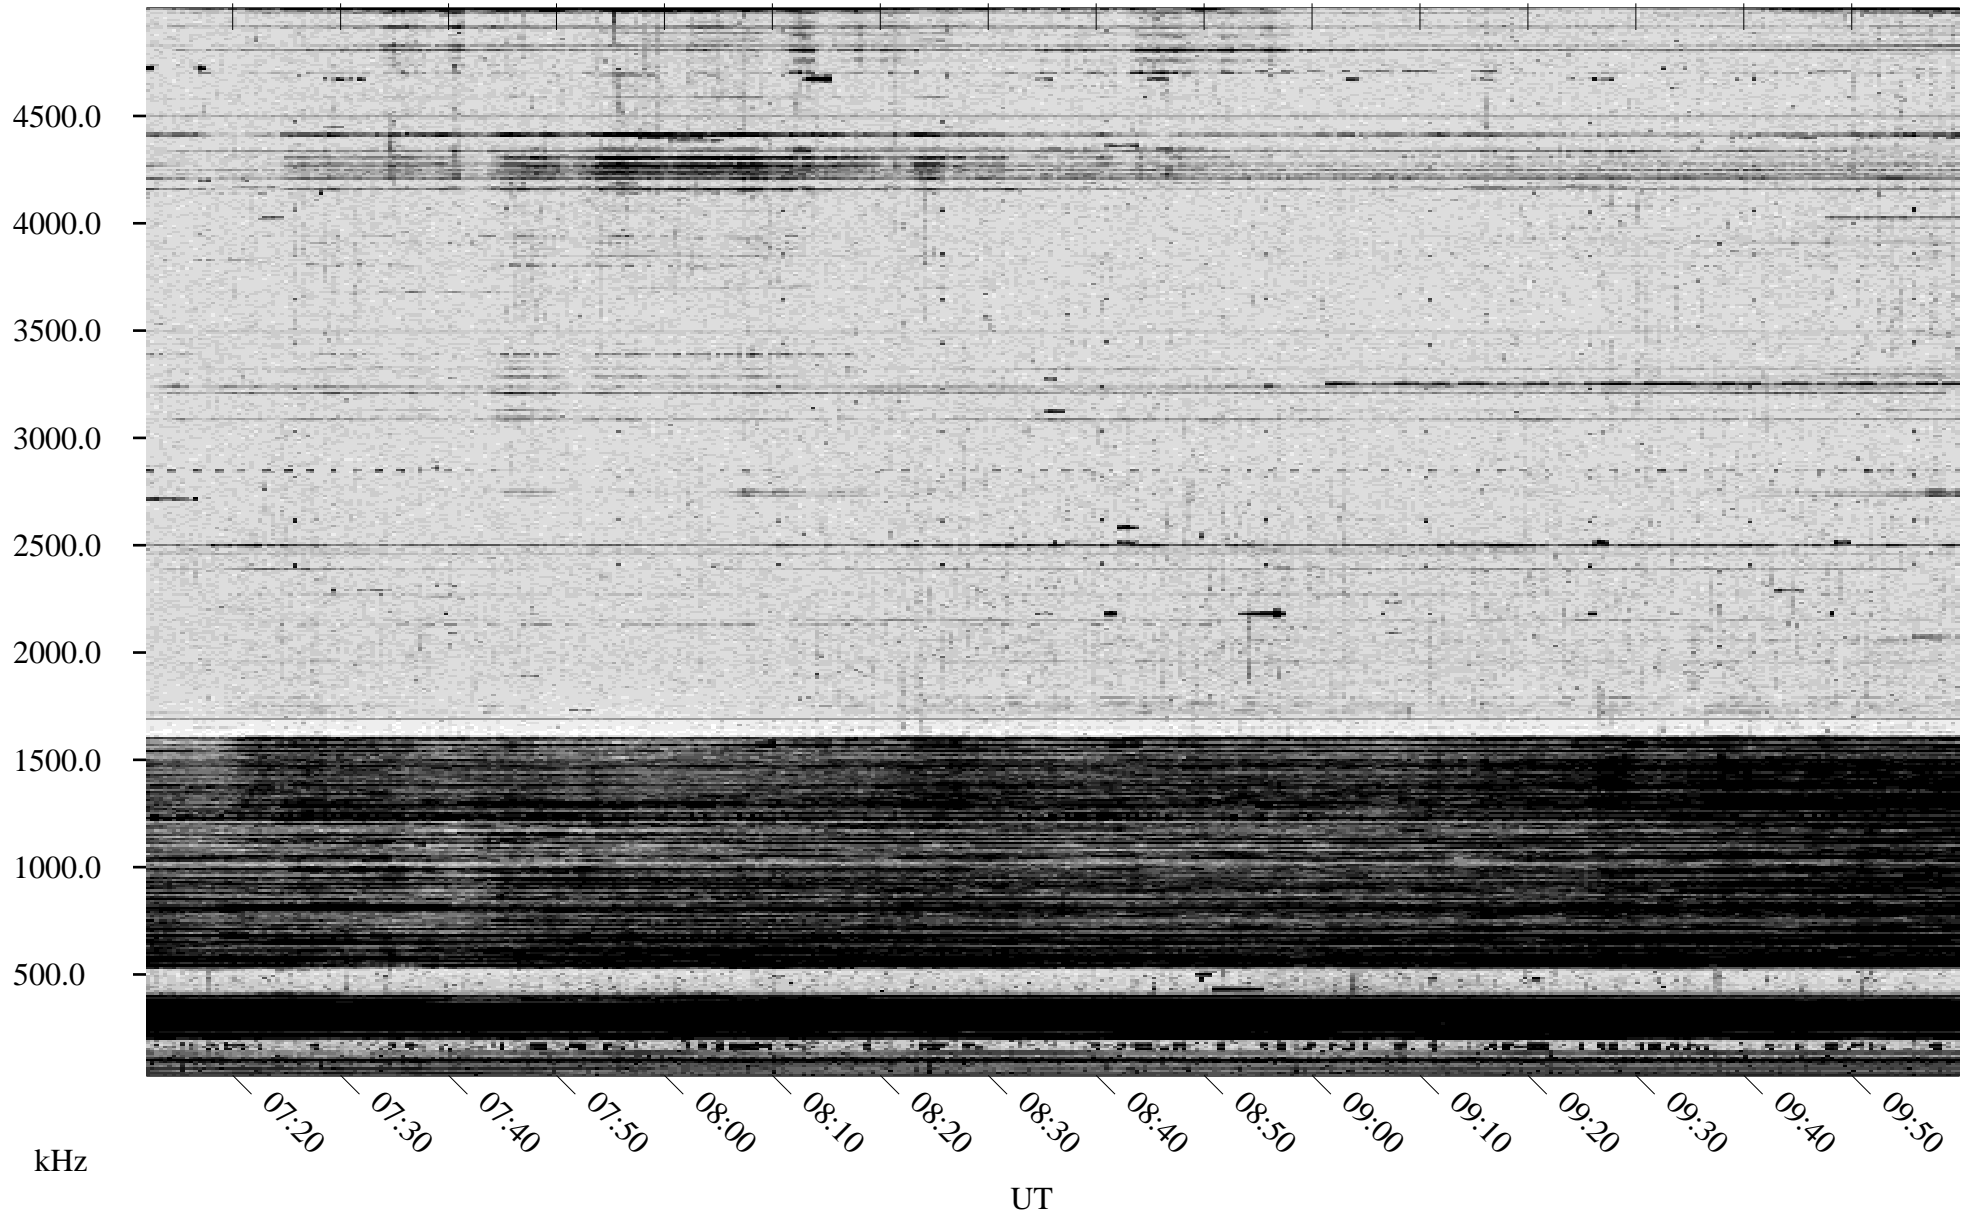

10/02/1996 Churchill, Manitoba

Linear Scale Black = 161 White = 15

ch96276l.r00m max_12

Page 1

10/02/1996 Churchill, Manitoba

Linear Scale Black = 161 White = 15

ch96276l.r00m max_12

Page 2

10/03/1996 Churchill, Manitoba

Linear Scale Black = 161 White = 15

ch96276l.r00m max_12

Page 3

10/03/1996 Churchill, Manitoba

Linear Scale Black = 161 White = 15

ch96276l.r00m max_12

Page 4

10/03/1996 Churchill, Manitoba

Linear Scale Black = 161 White = 15

ch96276l.r00m max_12

Page 5

10/03/1996 Churchill, Manitoba

Linear Scale Black = 161 White = 15

ch96276l.r00m max_12

Page 6

10/03/1996 Churchill, Manitoba

Linear Scale Black = 161 White = 15

ch96276l.r00m max_12

Page 7

10/03/1996 Churchill, Manitoba

Linear Scale Black = 161 White = 15

ch96276l.r00m max_12