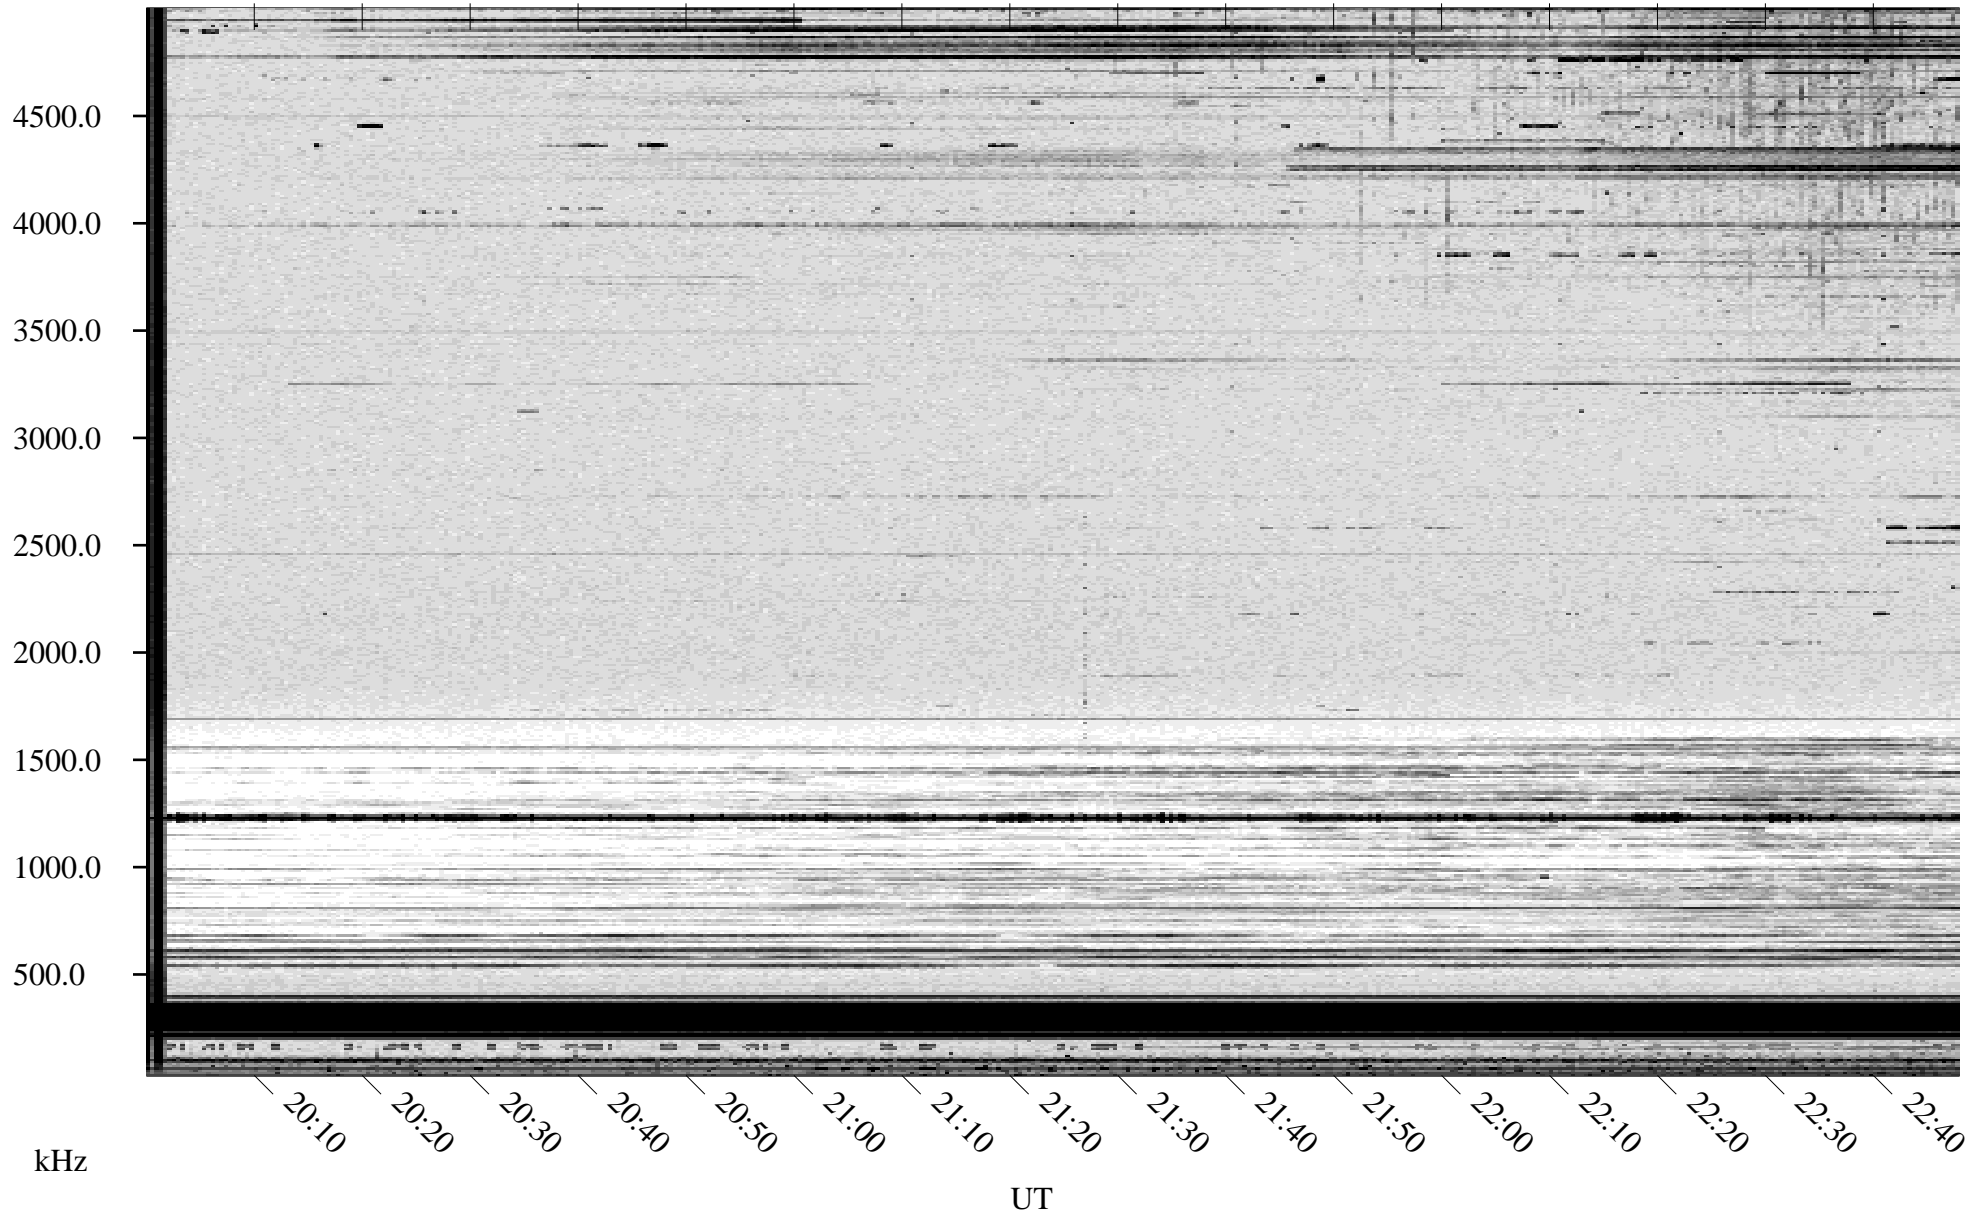

10/02/1996 Churchill, Manitoba

Linear Scale Black = 161 White = 15

ch96276l.r00m max_12

Page 1

10/02/1996 Churchill, Manitoba

Linear Scale Black = 161 White = 15

ch96276l.r00m max_12

Page 2

10/03/1996 Churchill, Manitoba

Linear Scale Black = 161 White = 15

ch96276l.r00m max_12

Page 3

10/03/1996 Churchill, Manitoba

Linear Scale Black = 161 White = 15

ch96276l.r00m max_12

Page 4

10/03/1996 Churchill, Manitoba

Linear Scale Black = 161 White = 15

ch96276l.r00m max_12

Page 5

10/03/1996 Churchill, Manitoba

Linear Scale Black = 161 White = 15

ch96276l.r00m max_12

Page 6

10/03/1996 Churchill, Manitoba

Linear Scale Black = 161 White = 15

ch96276l.r00m max_12

Page 7

10/03/1996 Churchill, Manitoba

Linear Scale Black = 161 White = 15

ch96276l.r00m max_12