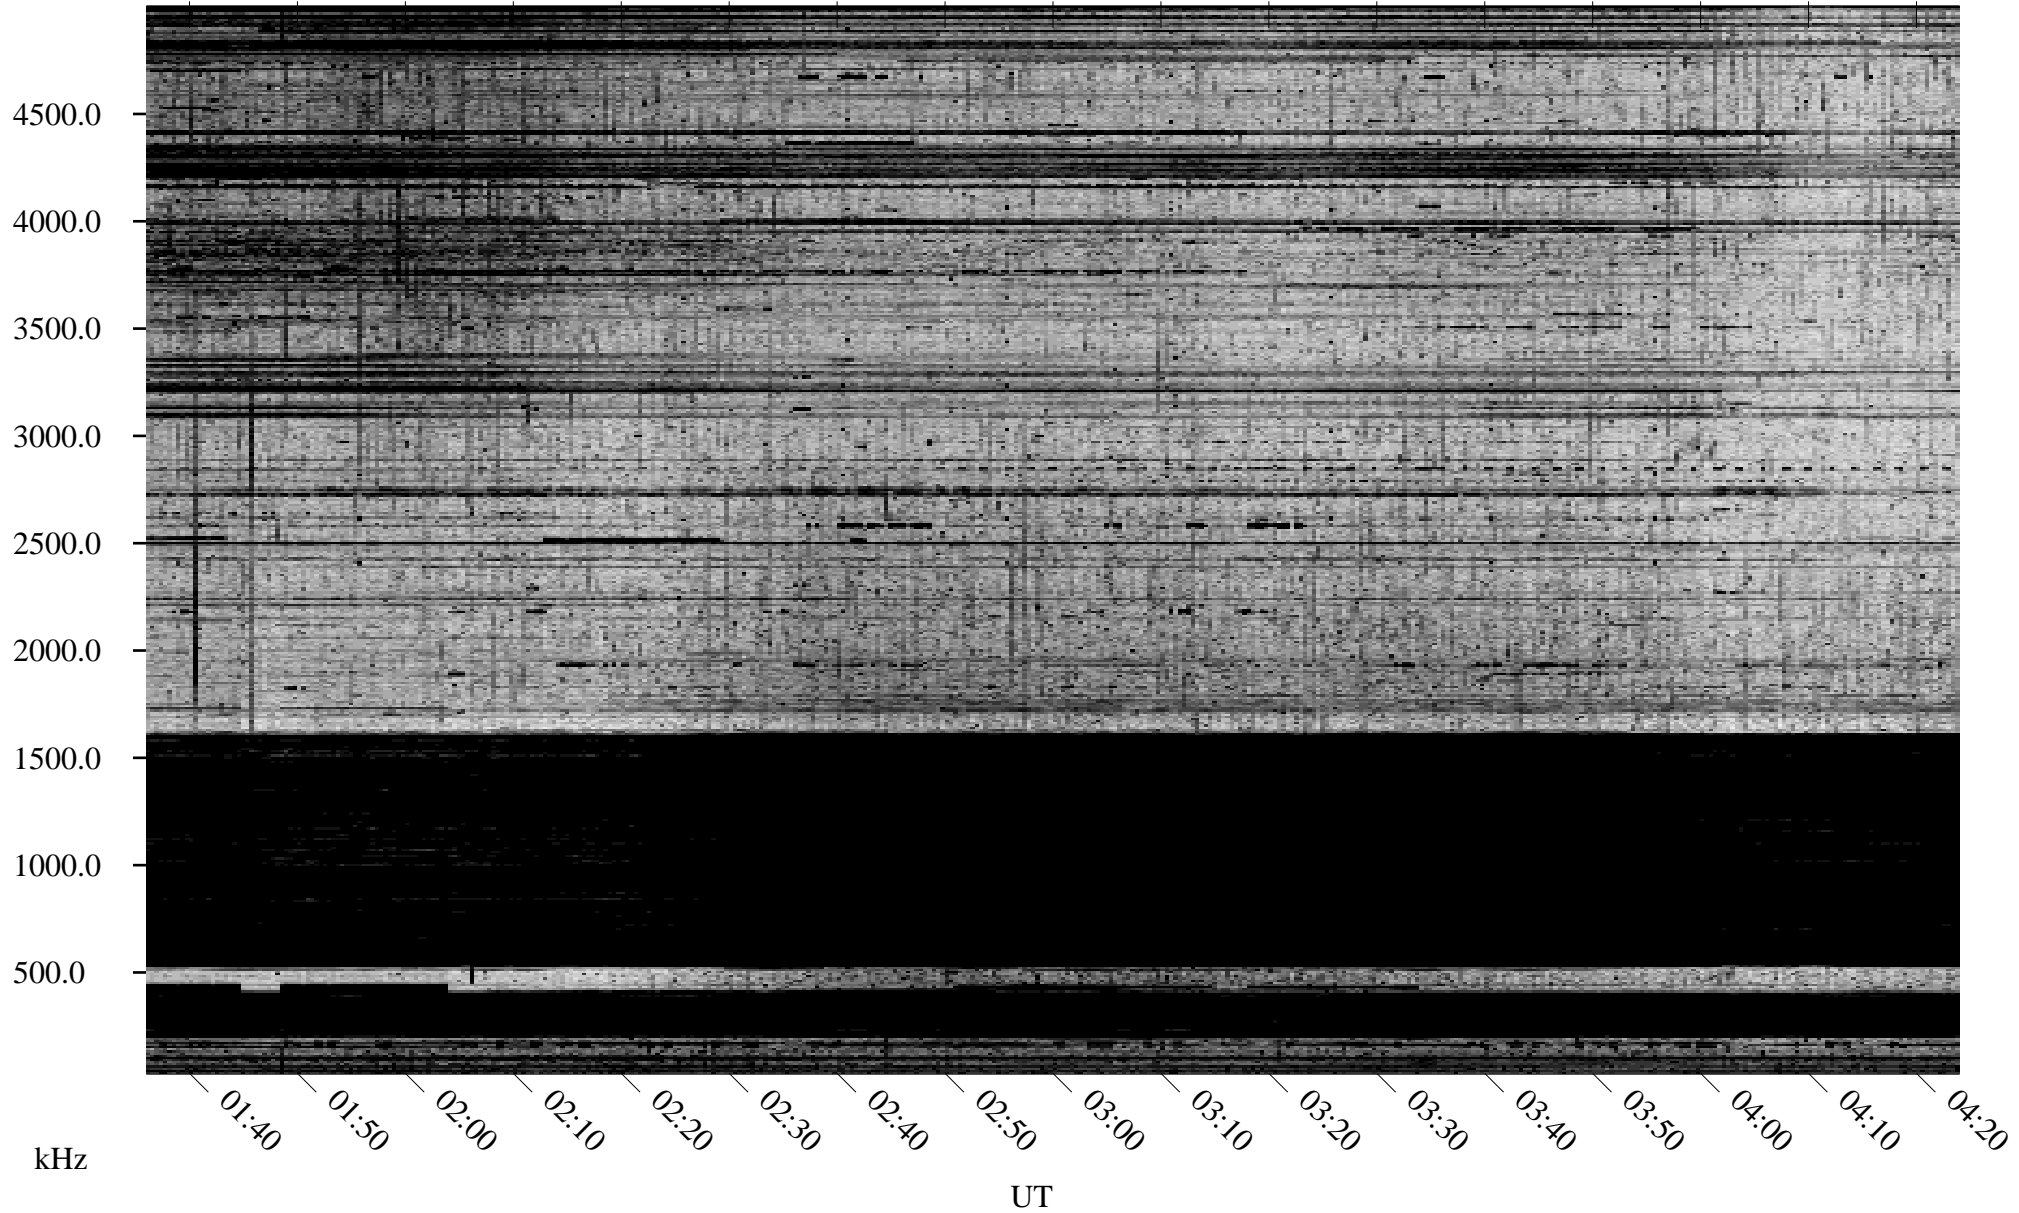

10/02/1996 Churchill, Manitoba

Linear Scale Black = 161 White = 15

ch96276l.r00m max_12

Page 1

10/02/1996 Churchill, Manitoba

Linear Scale Black = 161 White = 15

ch96276l.r00m max_12

Page 2

10/03/1996 Churchill, Manitoba

Linear Scale Black = 161 White = 15

ch96276l.r00m max_12

Page 3

10/03/1996 Churchill, Manitoba

Linear Scale Black = 161 White = 15

ch96276l.r00m max_12

Page 4

10/03/1996 Churchill, Manitoba

Linear Scale Black = 161 White = 15

ch96276l.r00m max_12

Page 5

10/03/1996 Churchill, Manitoba

Linear Scale Black = 161 White = 15

ch96276l.r00m max_12

Page 6

10/03/1996 Churchill, Manitoba

Linear Scale Black = 161 White = 15

ch96276l.r00m max_12

Page 7

10/03/1996 Churchill, Manitoba

Linear Scale Black = 161 White = 15

ch96276l.r00m max_12