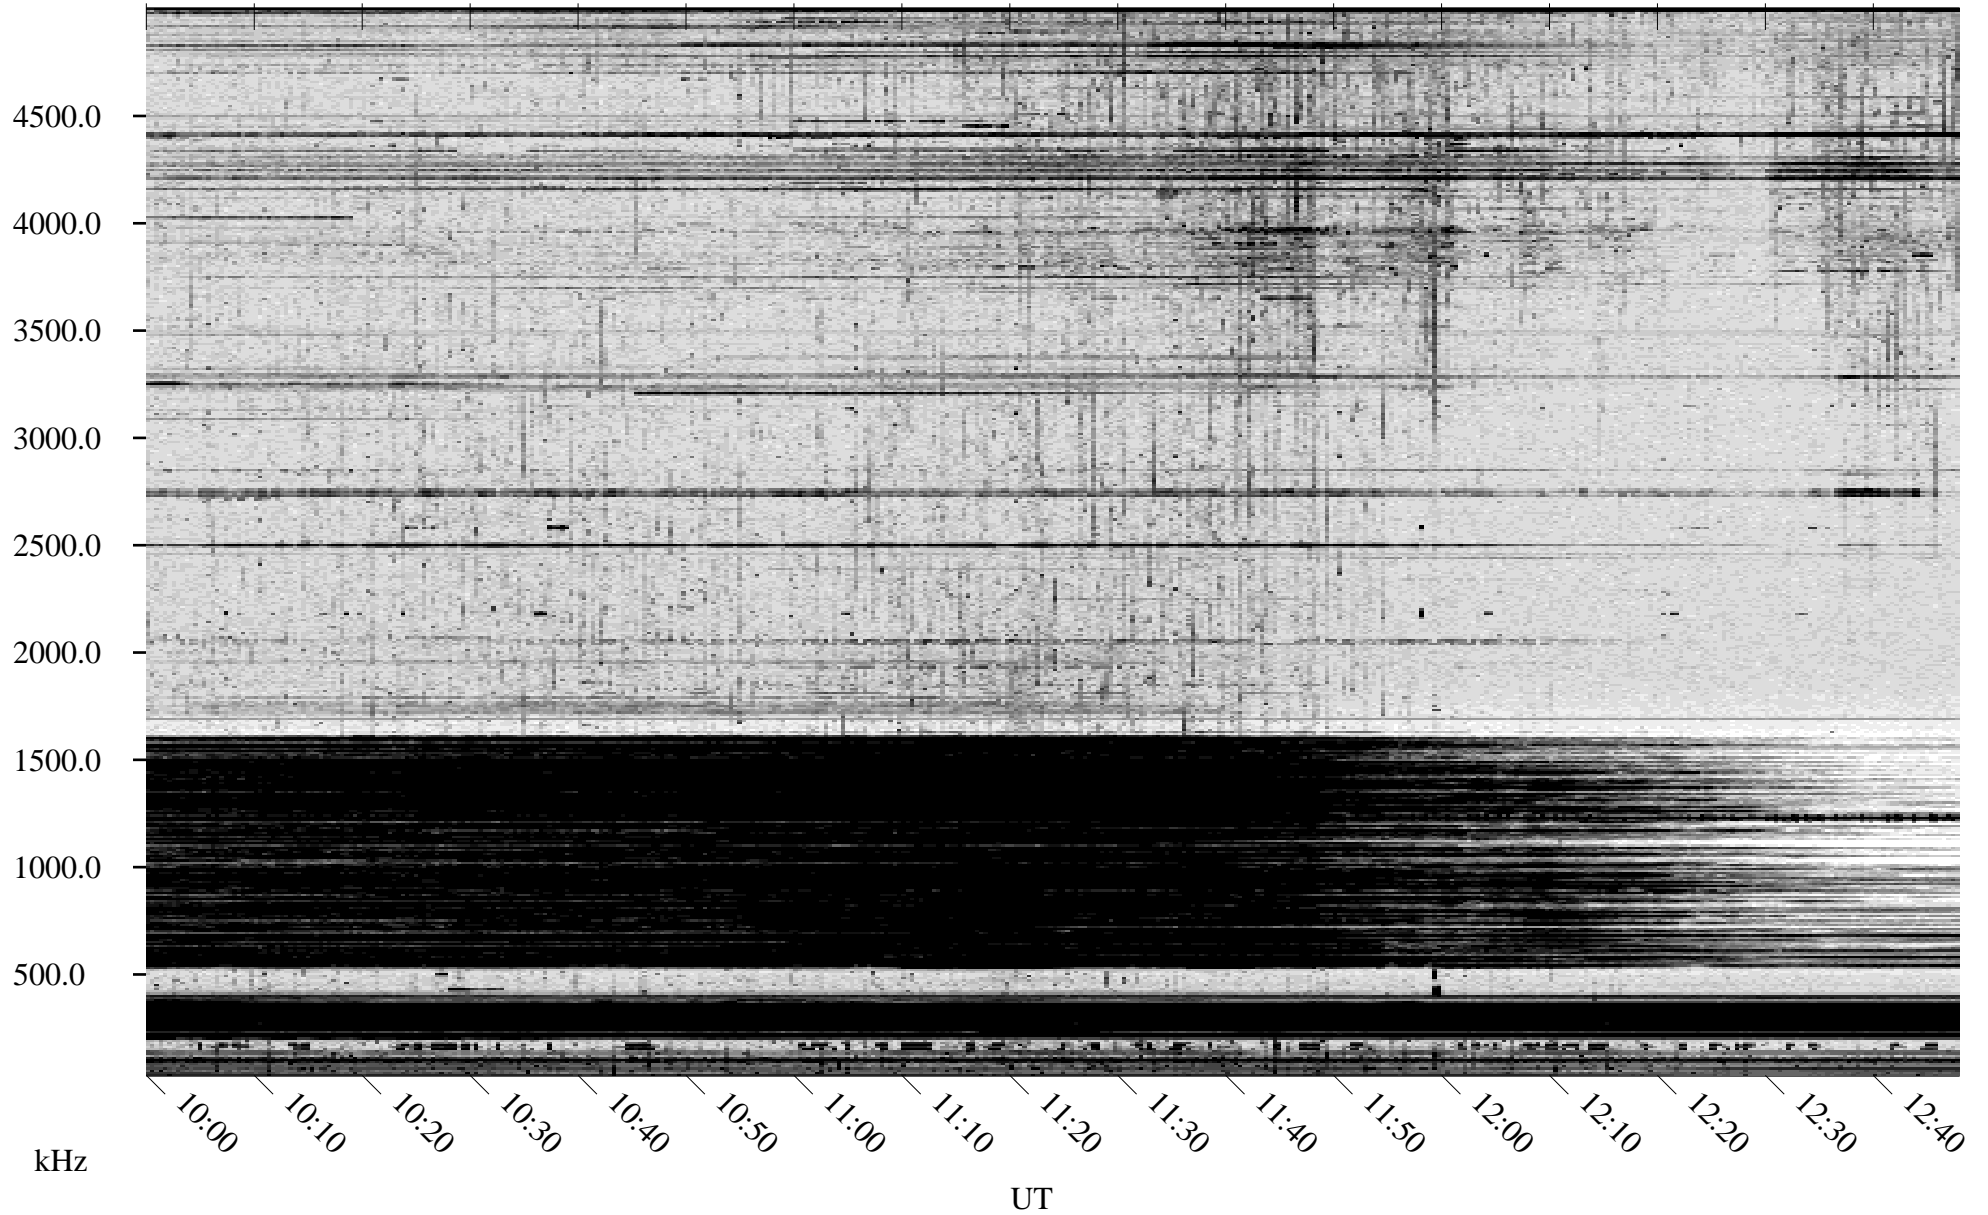

10/02/1996 Churchill, Manitoba

Linear Scale Black = 161 White = 15

ch96276l.r00m max_12

Page 1

10/02/1996 Churchill, Manitoba

Linear Scale Black = 161 White = 15

ch96276l.r00m max_12

Page 2

10/03/1996 Churchill, Manitoba

Linear Scale Black = 161 White = 15

ch96276l.r00m max_12

Page 3

10/03/1996 Churchill, Manitoba

Linear Scale Black = 161 White = 15

ch96276l.r00m max_12

Page 4

10/03/1996 Churchill, Manitoba

Linear Scale Black = 161 White = 15

ch96276l.r00m max_12

Page 5

10/03/1996 Churchill, Manitoba

Linear Scale Black = 161 White = 15

ch96276l.r00m max_12

Page 6

10/03/1996 Churchill, Manitoba

Linear Scale Black = 161 White = 15

ch96276l.r00m max_12

Page 7

10/03/1996 Churchill, Manitoba

Linear Scale Black = 161 White = 15

ch96276l.r00m max_12