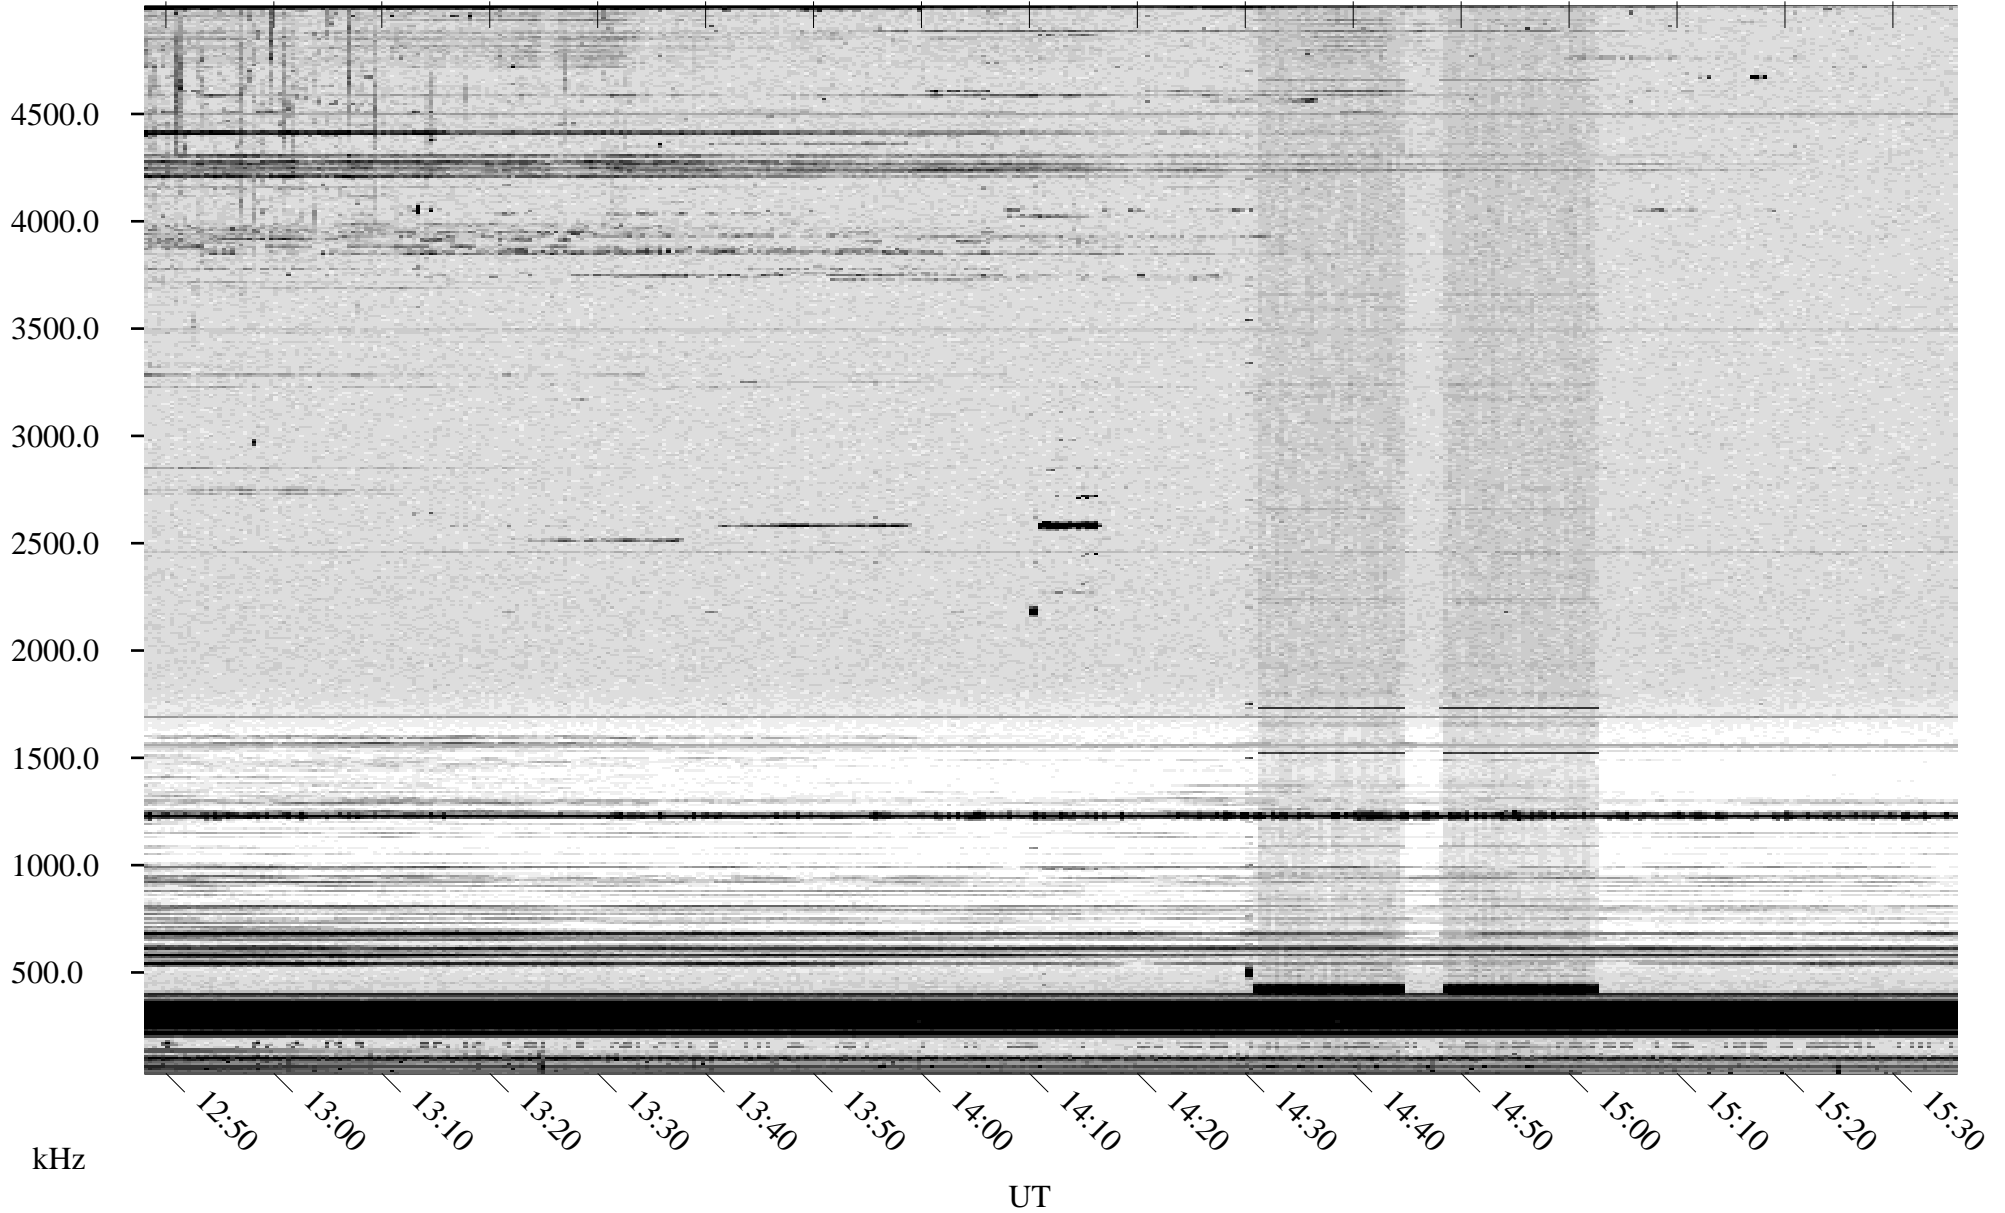

10/02/1996 Churchill, Manitoba

Linear Scale Black = 161 White = 15

ch96276l.r00m max_12

Page 1

10/02/1996 Churchill, Manitoba

Linear Scale Black = 161 White = 15

ch96276l.r00m max_12

Page 2

10/03/1996 Churchill, Manitoba

Linear Scale Black = 161 White = 15

ch96276l.r00m max_12

Page 3

10/03/1996 Churchill, Manitoba

Linear Scale Black = 161 White = 15

ch96276l.r00m max_12

Page 4

10/03/1996 Churchill, Manitoba

Linear Scale Black = 161 White = 15

ch96276l.r00m max_12

Page 5

10/03/1996 Churchill, Manitoba

Linear Scale Black = 161 White = 15

ch96276l.r00m max_12

Page 6

10/03/1996 Churchill, Manitoba

Linear Scale Black = 161 White = 15

ch96276l.r00m max_12

Page 7

10/03/1996 Churchill, Manitoba

Linear Scale Black = 161 White = 15

ch96276l.r00m max_12