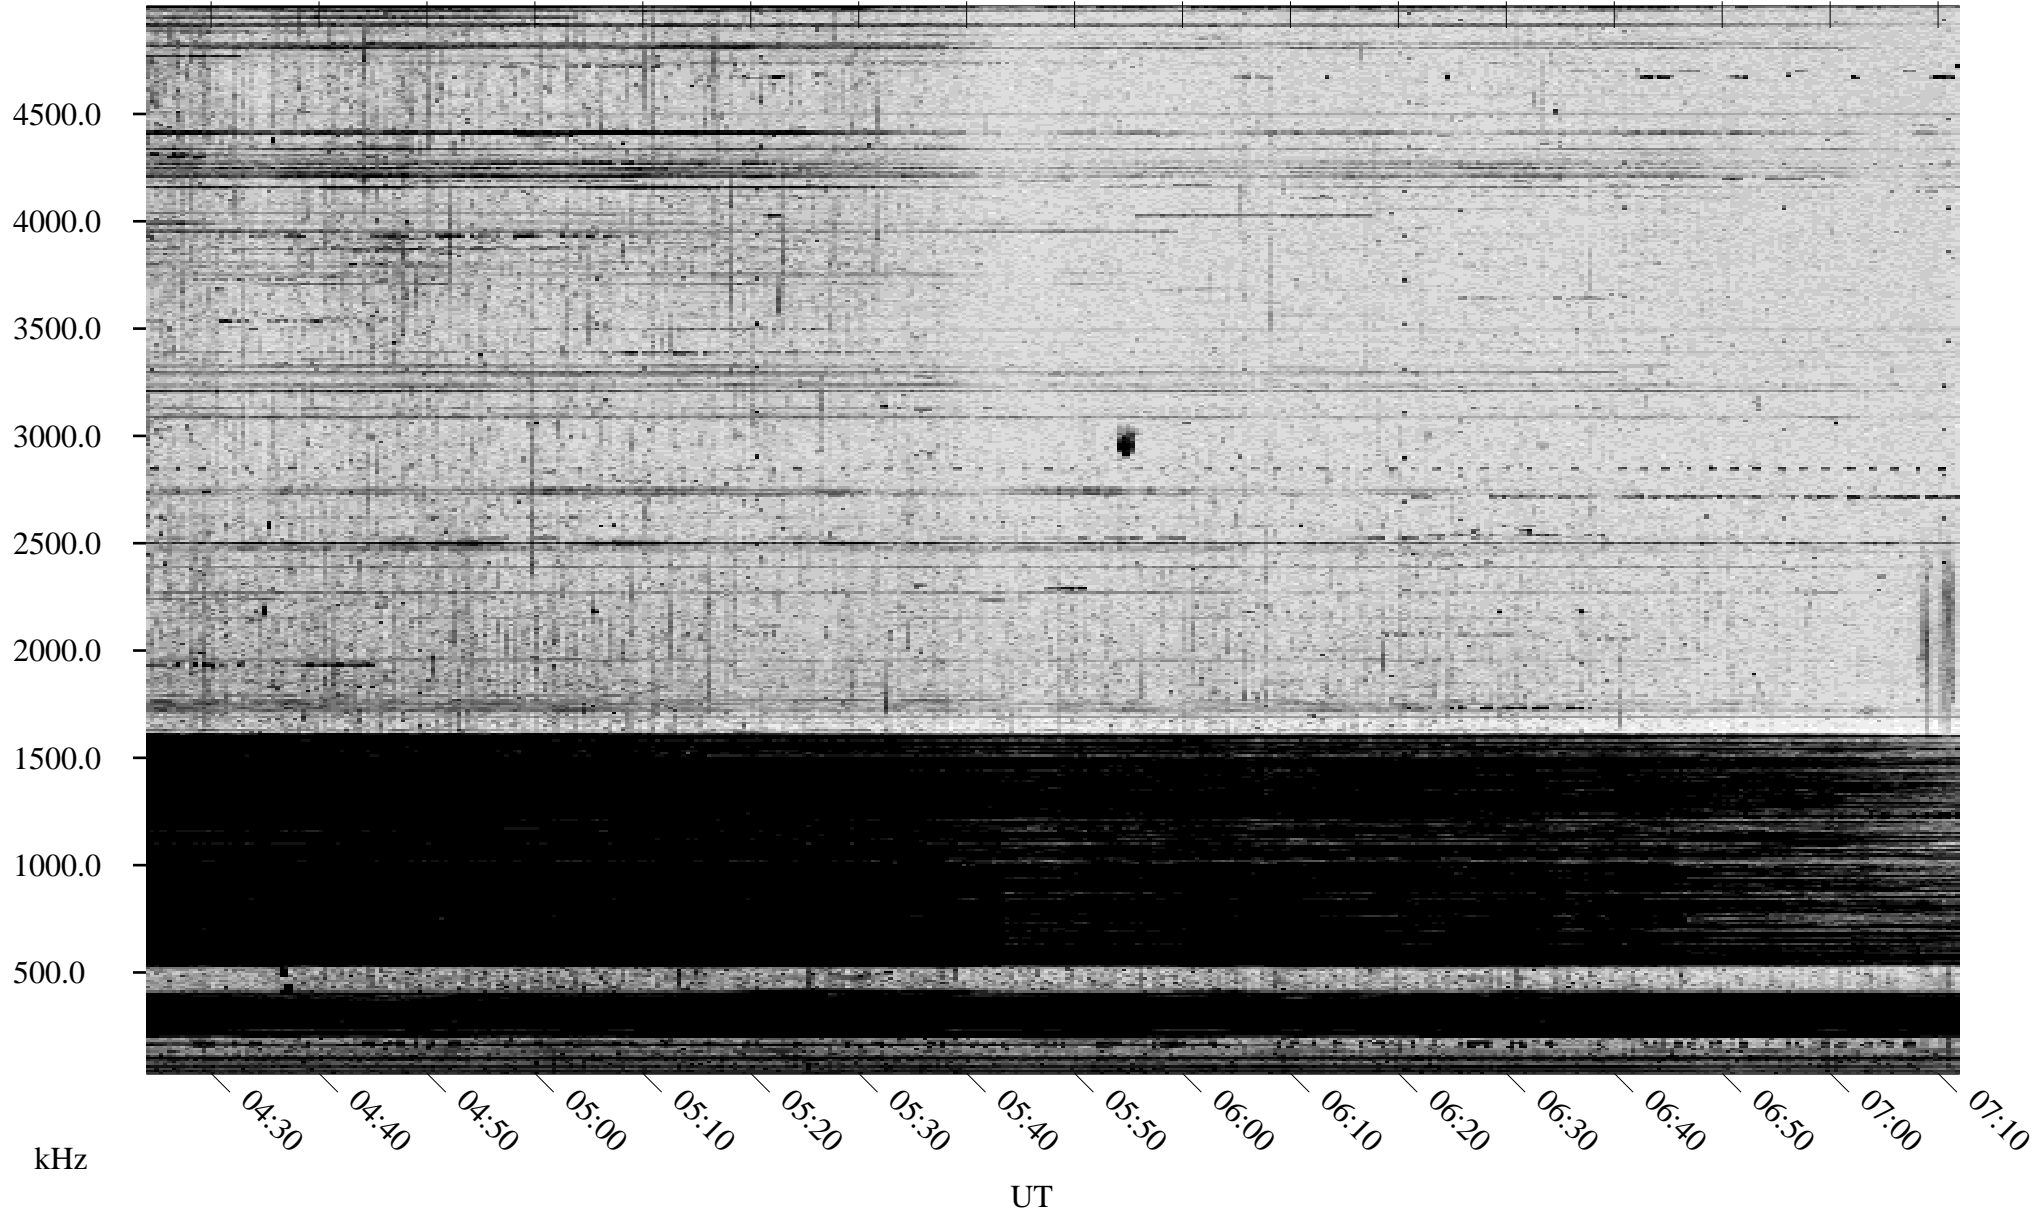

10/02/1996 Churchill, Manitoba

Linear Scale Black = 161 White = 15

ch96276l.r00m max_12

Page 1

10/02/1996 Churchill, Manitoba

Linear Scale Black = 161 White = 15

ch96276l.r00m max_12

Page 2

10/03/1996 Churchill, Manitoba

Linear Scale Black = 161 White = 15

ch96276l.r00m max_12

Page 3

10/03/1996 Churchill, Manitoba

Linear Scale Black = 161 White = 15

ch96276l.r00m max_12

Page 4

10/03/1996 Churchill, Manitoba

Linear Scale Black = 161 White = 15

ch96276l.r00m max_12

Page 5

10/03/1996 Churchill, Manitoba

Linear Scale Black = 161 White = 15

ch96276l.r00m max_12

Page 6

10/03/1996 Churchill, Manitoba

Linear Scale Black = 161 White = 15

ch96276l.r00m max_12

Page 7

10/03/1996 Churchill, Manitoba

Linear Scale Black = 161 White = 15

ch96276l.r00m max_12