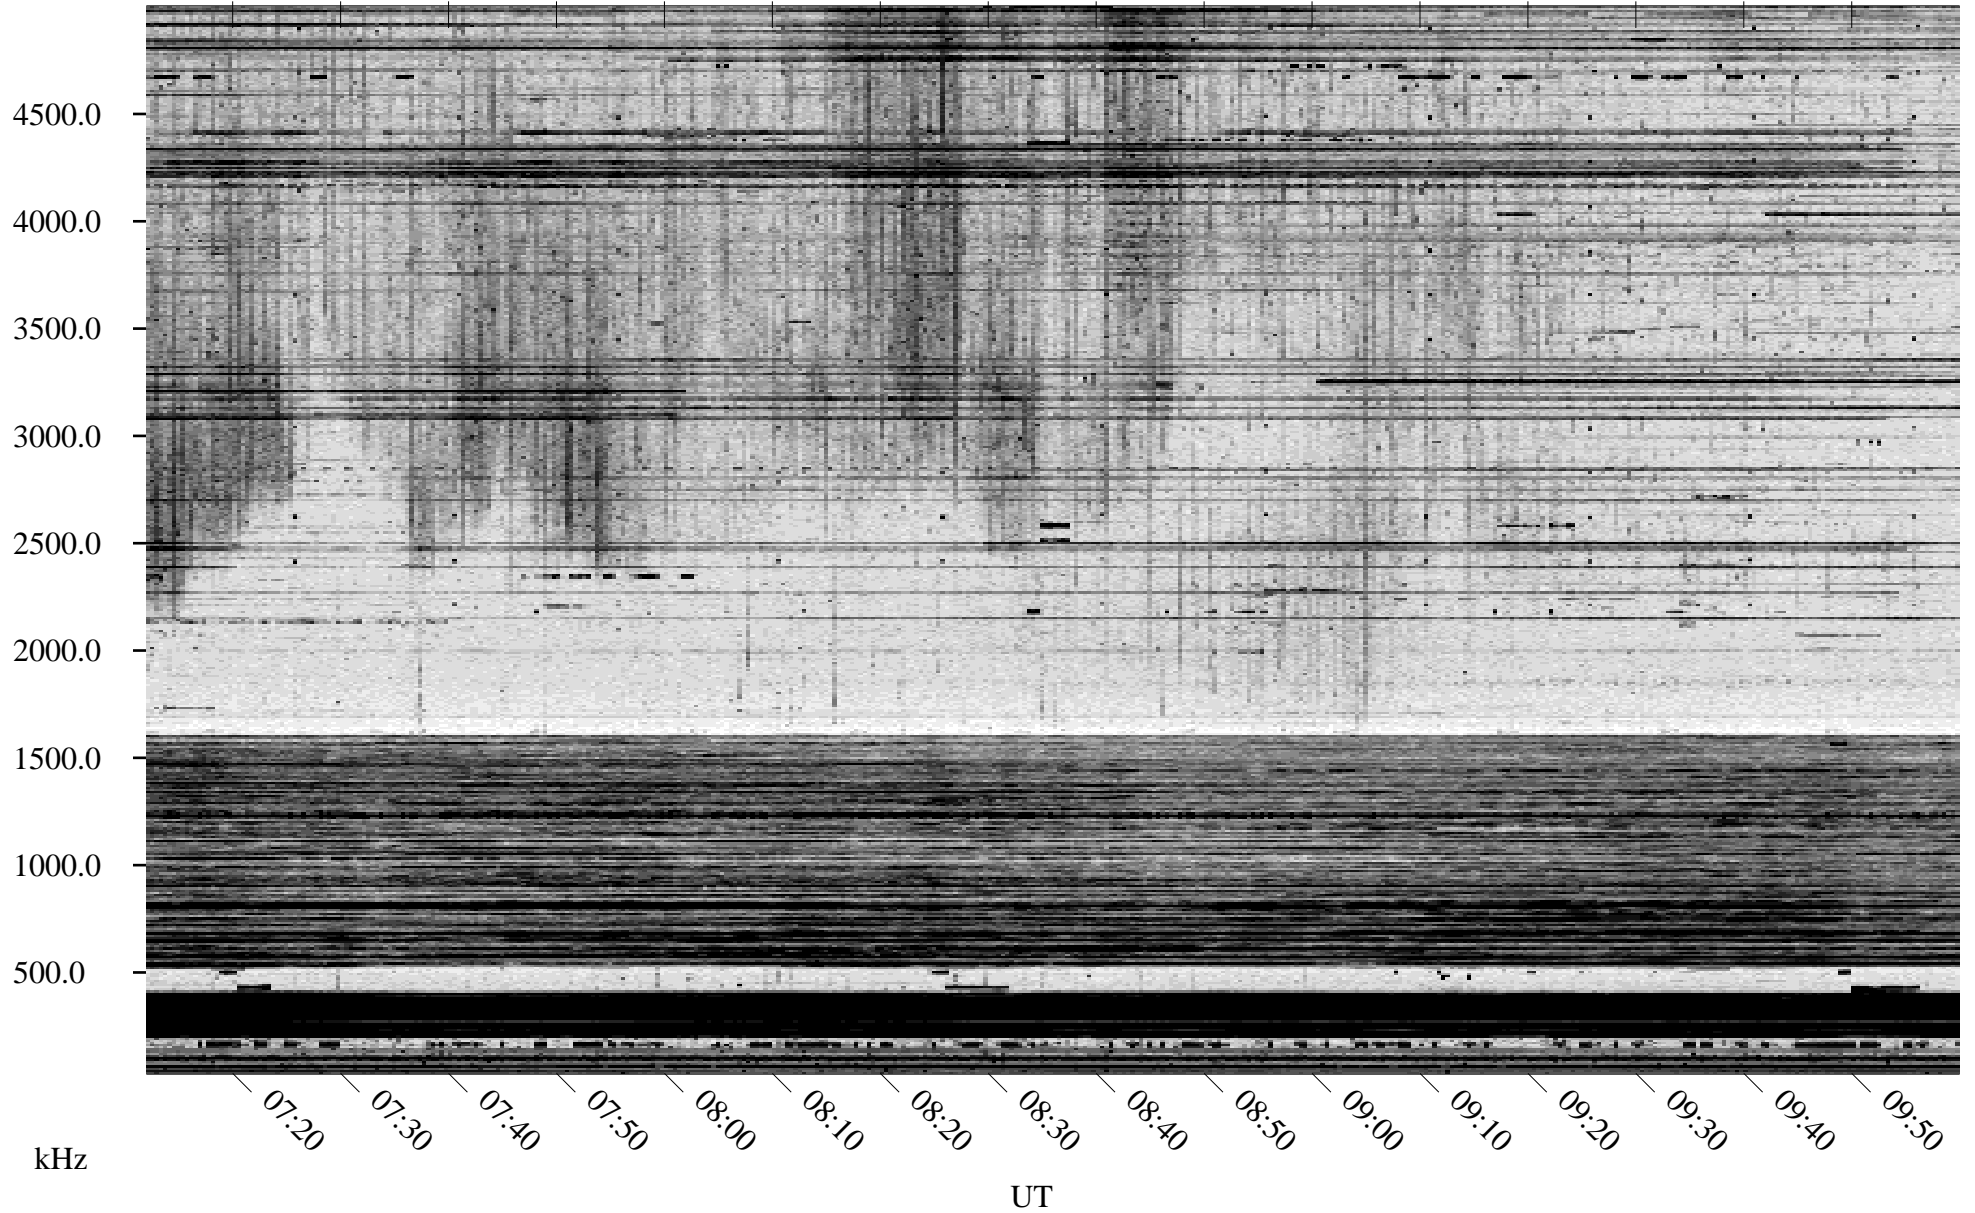

# 10/05/1996 Churchill, Manitoba

Linear Scale    Black = 161    White = 15

ch96278l.r00m max\_12

Page 3

# 10/05/1996 Churchill, Manitoba

Linear Scale    Black = 161    White = 15

ch96278l.r00m max\_12

Page 4

# 10/05/1996 Churchill, Manitoba

Linear Scale    Black = 161    White = 15

ch96278l.r00m max\_12

Page 5

# 10/05/1996 Churchill, Manitoba

Linear Scale    Black = 161    White = 15

ch96278l.r00m max\_12

Page 6