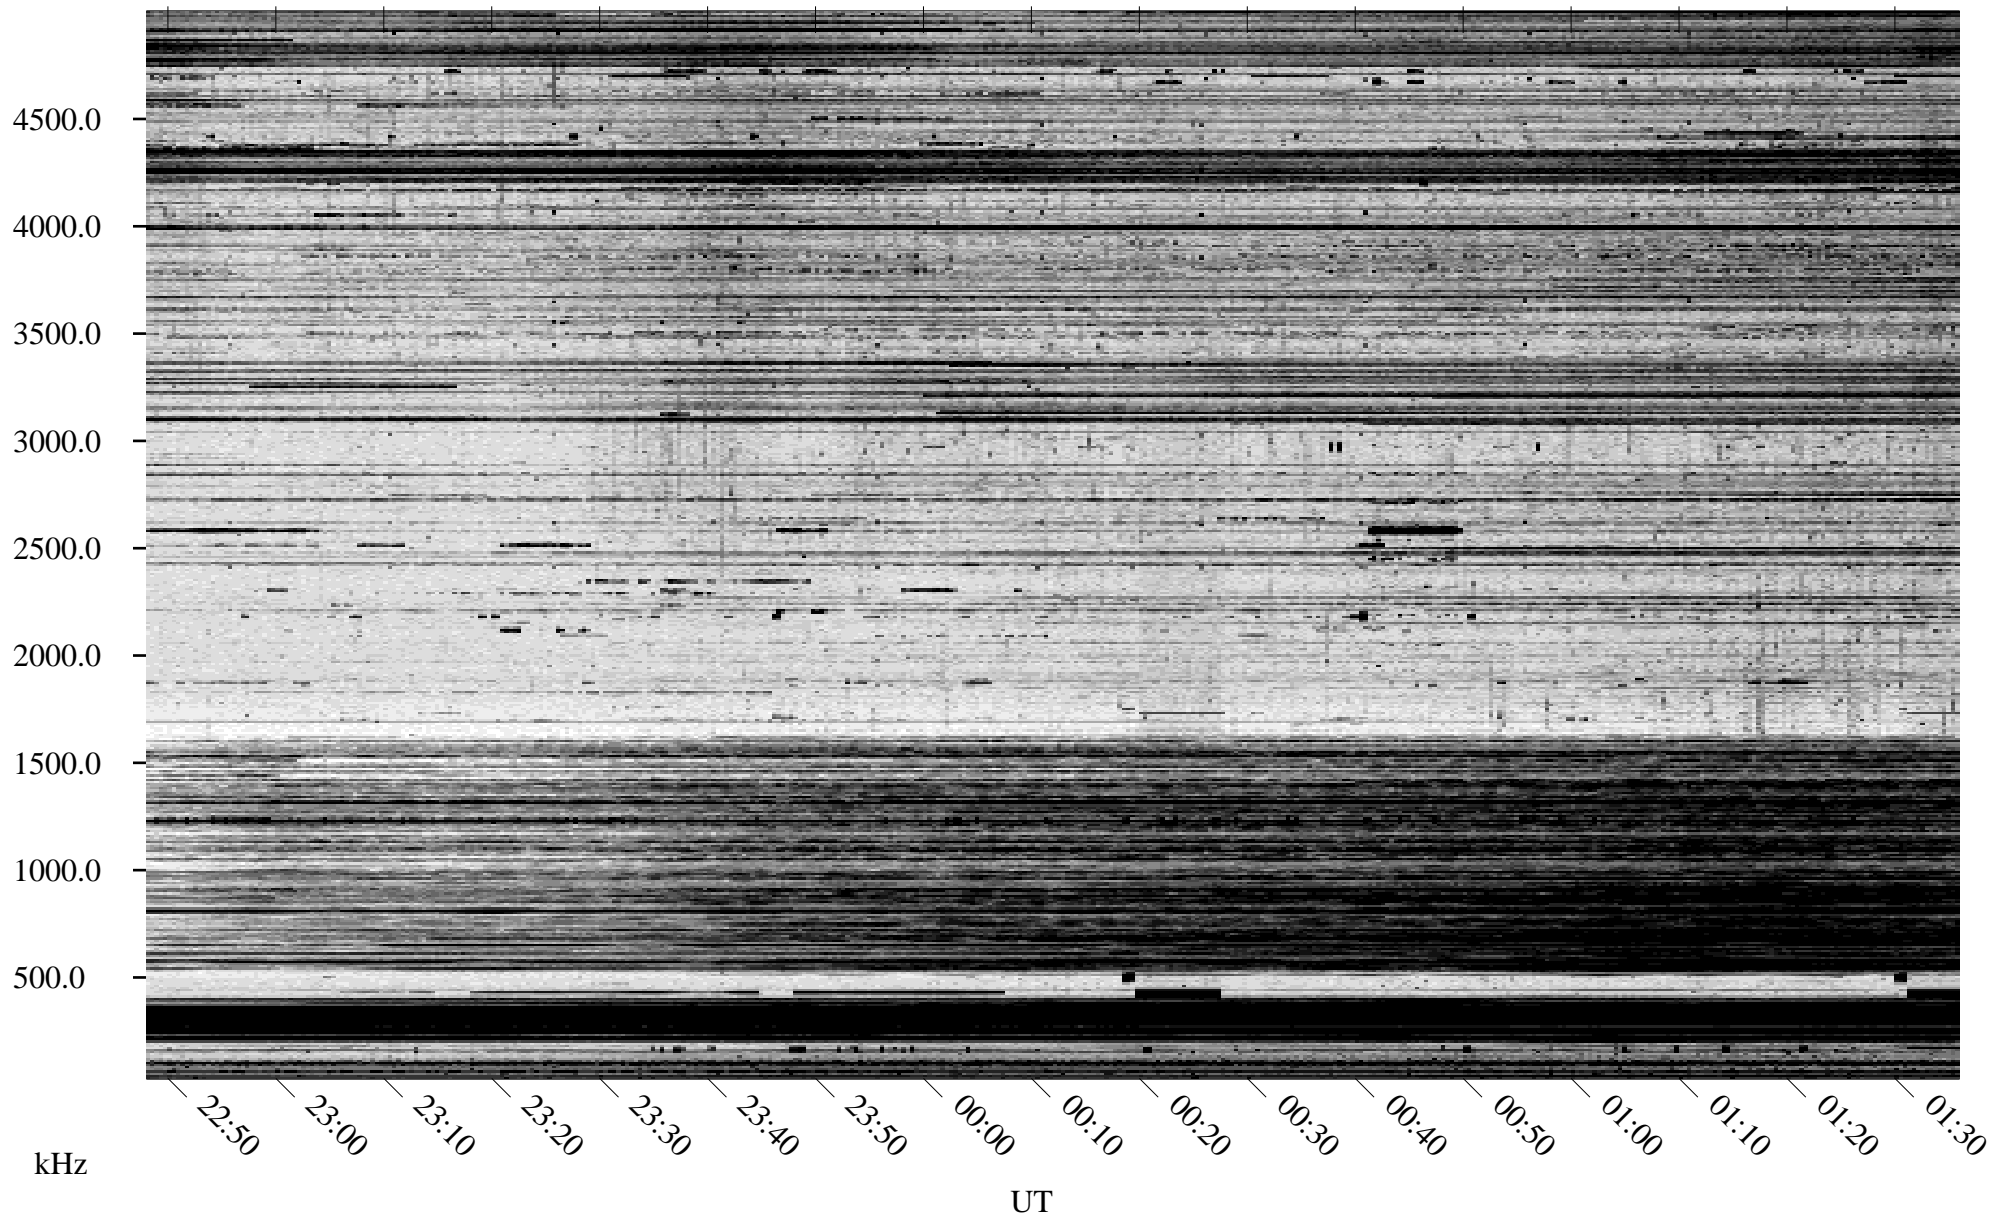

# 10/04/1996 Churchill, Manitoba

Linear Scale    Black = 161    White = 15

ch96278l.r00m max\_12

Page 1

# 10/04/1996 Churchill, Manitoba

Linear Scale    Black = 161    White = 15

ch96278l.r00m max\_12

Page 2

# 10/05/1996 Churchill, Manitoba

Linear Scale    Black = 161    White = 15

ch96278l.r00m max\_12

Page 3

# 10/05/1996 Churchill, Manitoba

Linear Scale    Black = 161    White = 15

ch96278l.r00m max\_12

Page 4