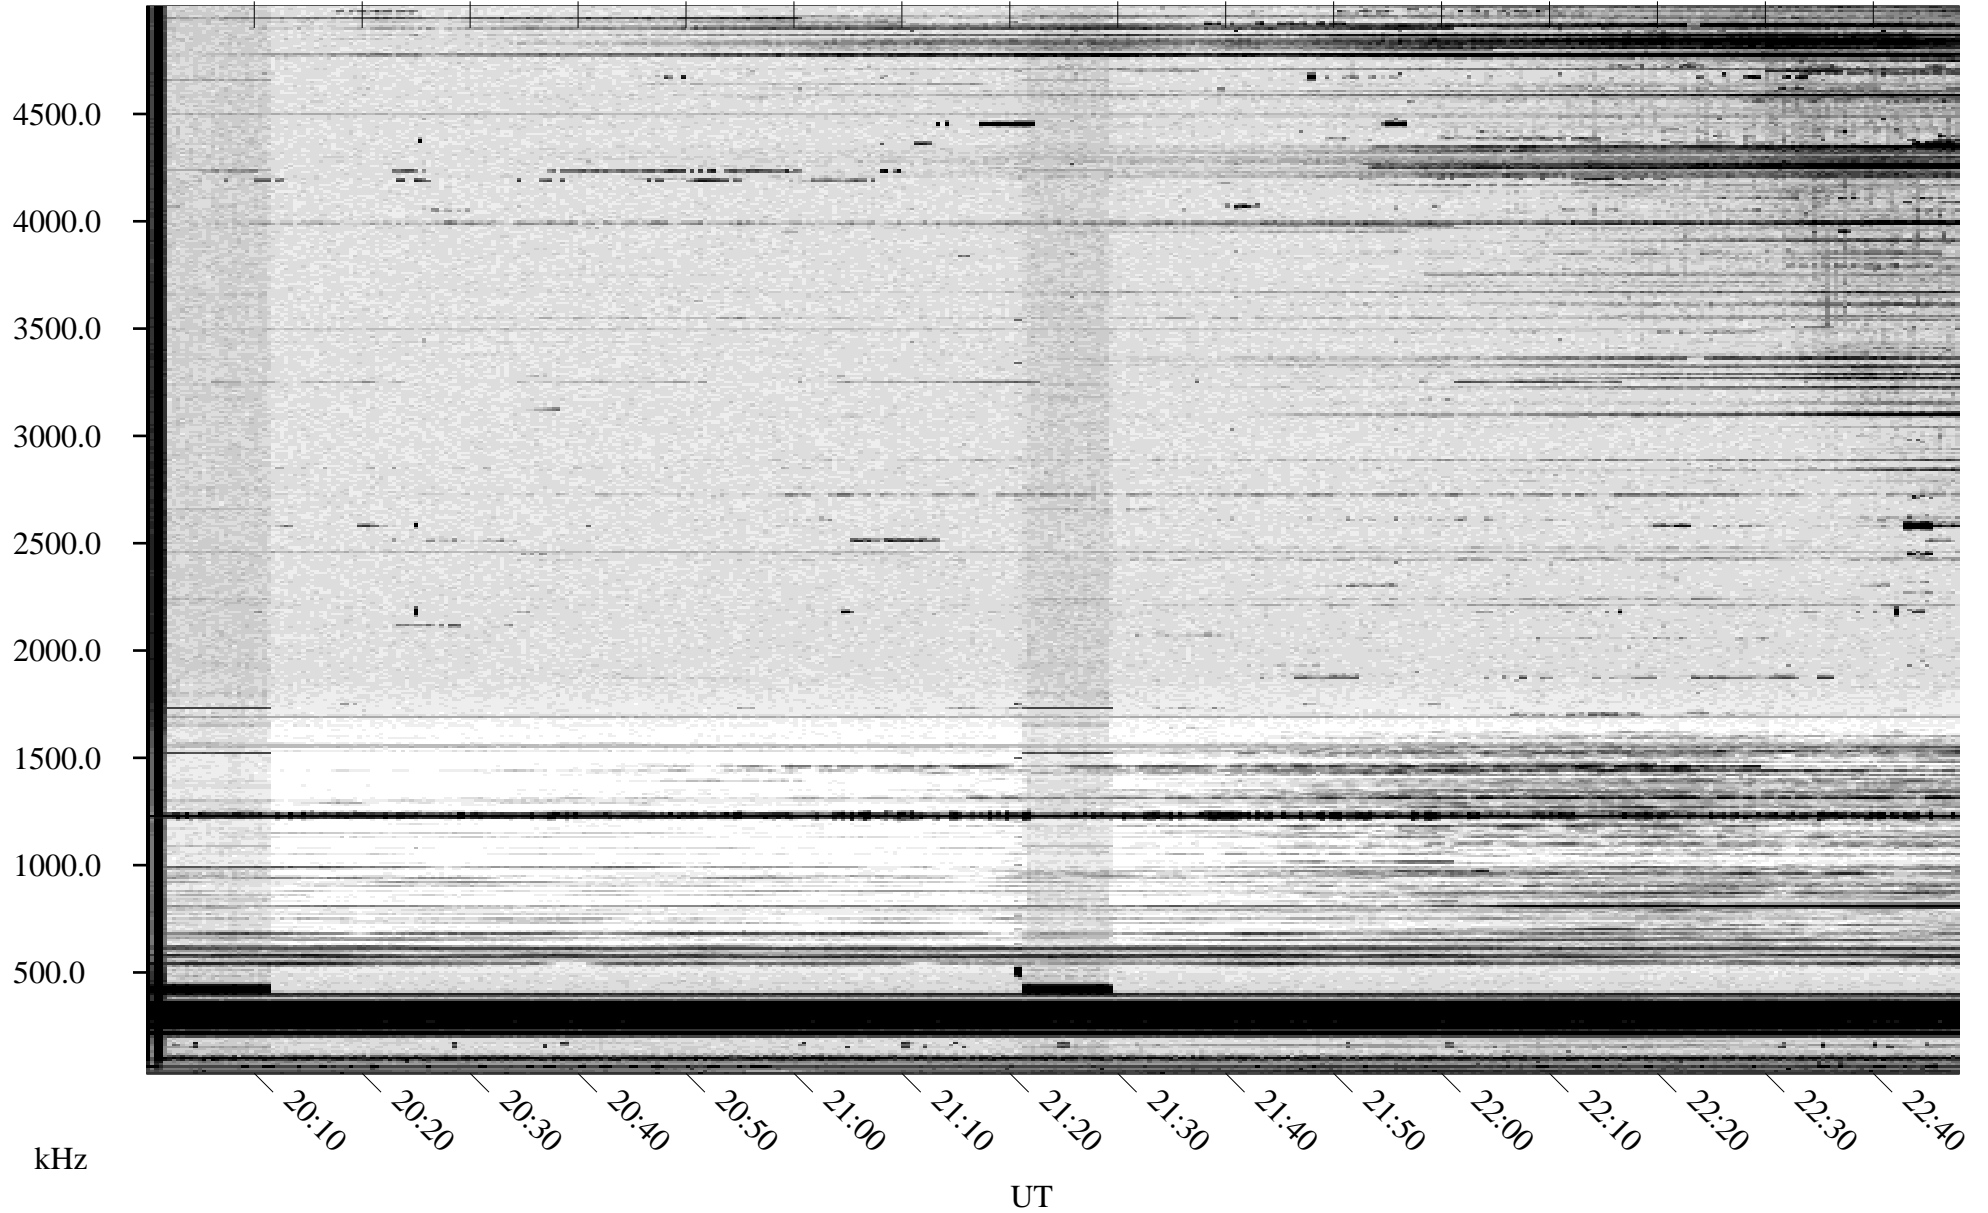

# 10/04/1996 Churchill, Manitoba

Linear Scale    Black = 161    White = 15

ch96278l.r00m max\_12

Page 1

# 10/04/1996 Churchill, Manitoba

Linear Scale    Black = 161    White = 15

ch96278l.r00m max\_12

Page 2

# 10/05/1996 Churchill, Manitoba

Linear Scale    Black = 161    White = 15

ch96278l.r00m max\_12

Page 3

# 10/05/1996 Churchill, Manitoba

Linear Scale    Black = 161    White = 15

ch96278l.r00m max\_12

Page 4