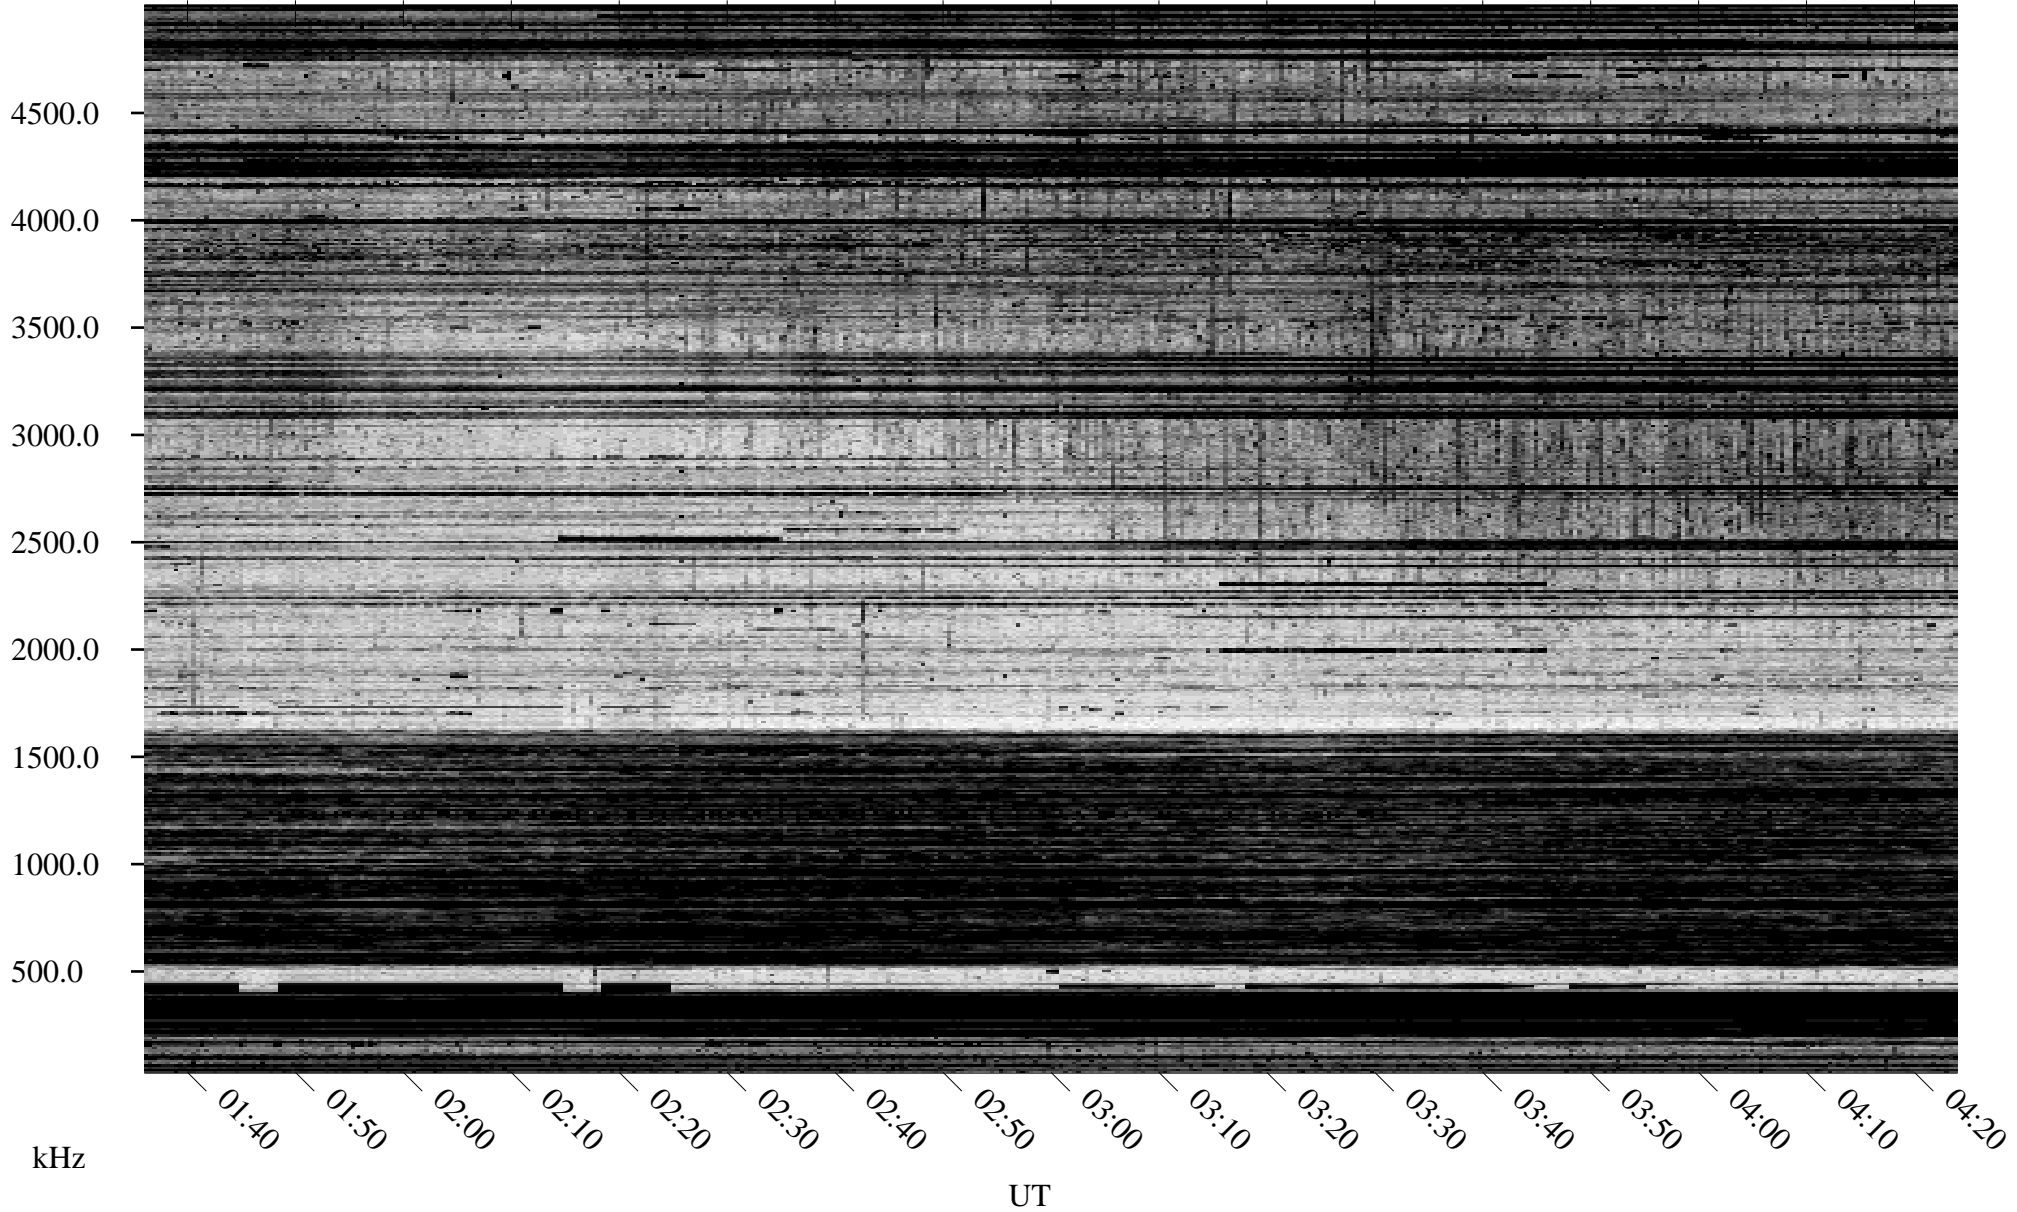

# 10/04/1996 Churchill, Manitoba

Linear Scale    Black = 161    White = 15

ch96278l.r00m max\_12

Page 1

# 10/04/1996 Churchill, Manitoba

Linear Scale    Black = 161    White = 15

ch96278l.r00m max\_12

Page 2

# 10/05/1996 Churchill, Manitoba

Linear Scale    Black = 161    White = 15

ch96278l.r00m max\_12

Page 3

# 10/05/1996 Churchill, Manitoba

Linear Scale    Black = 161    White = 15

ch96278l.r00m max\_12

Page 4