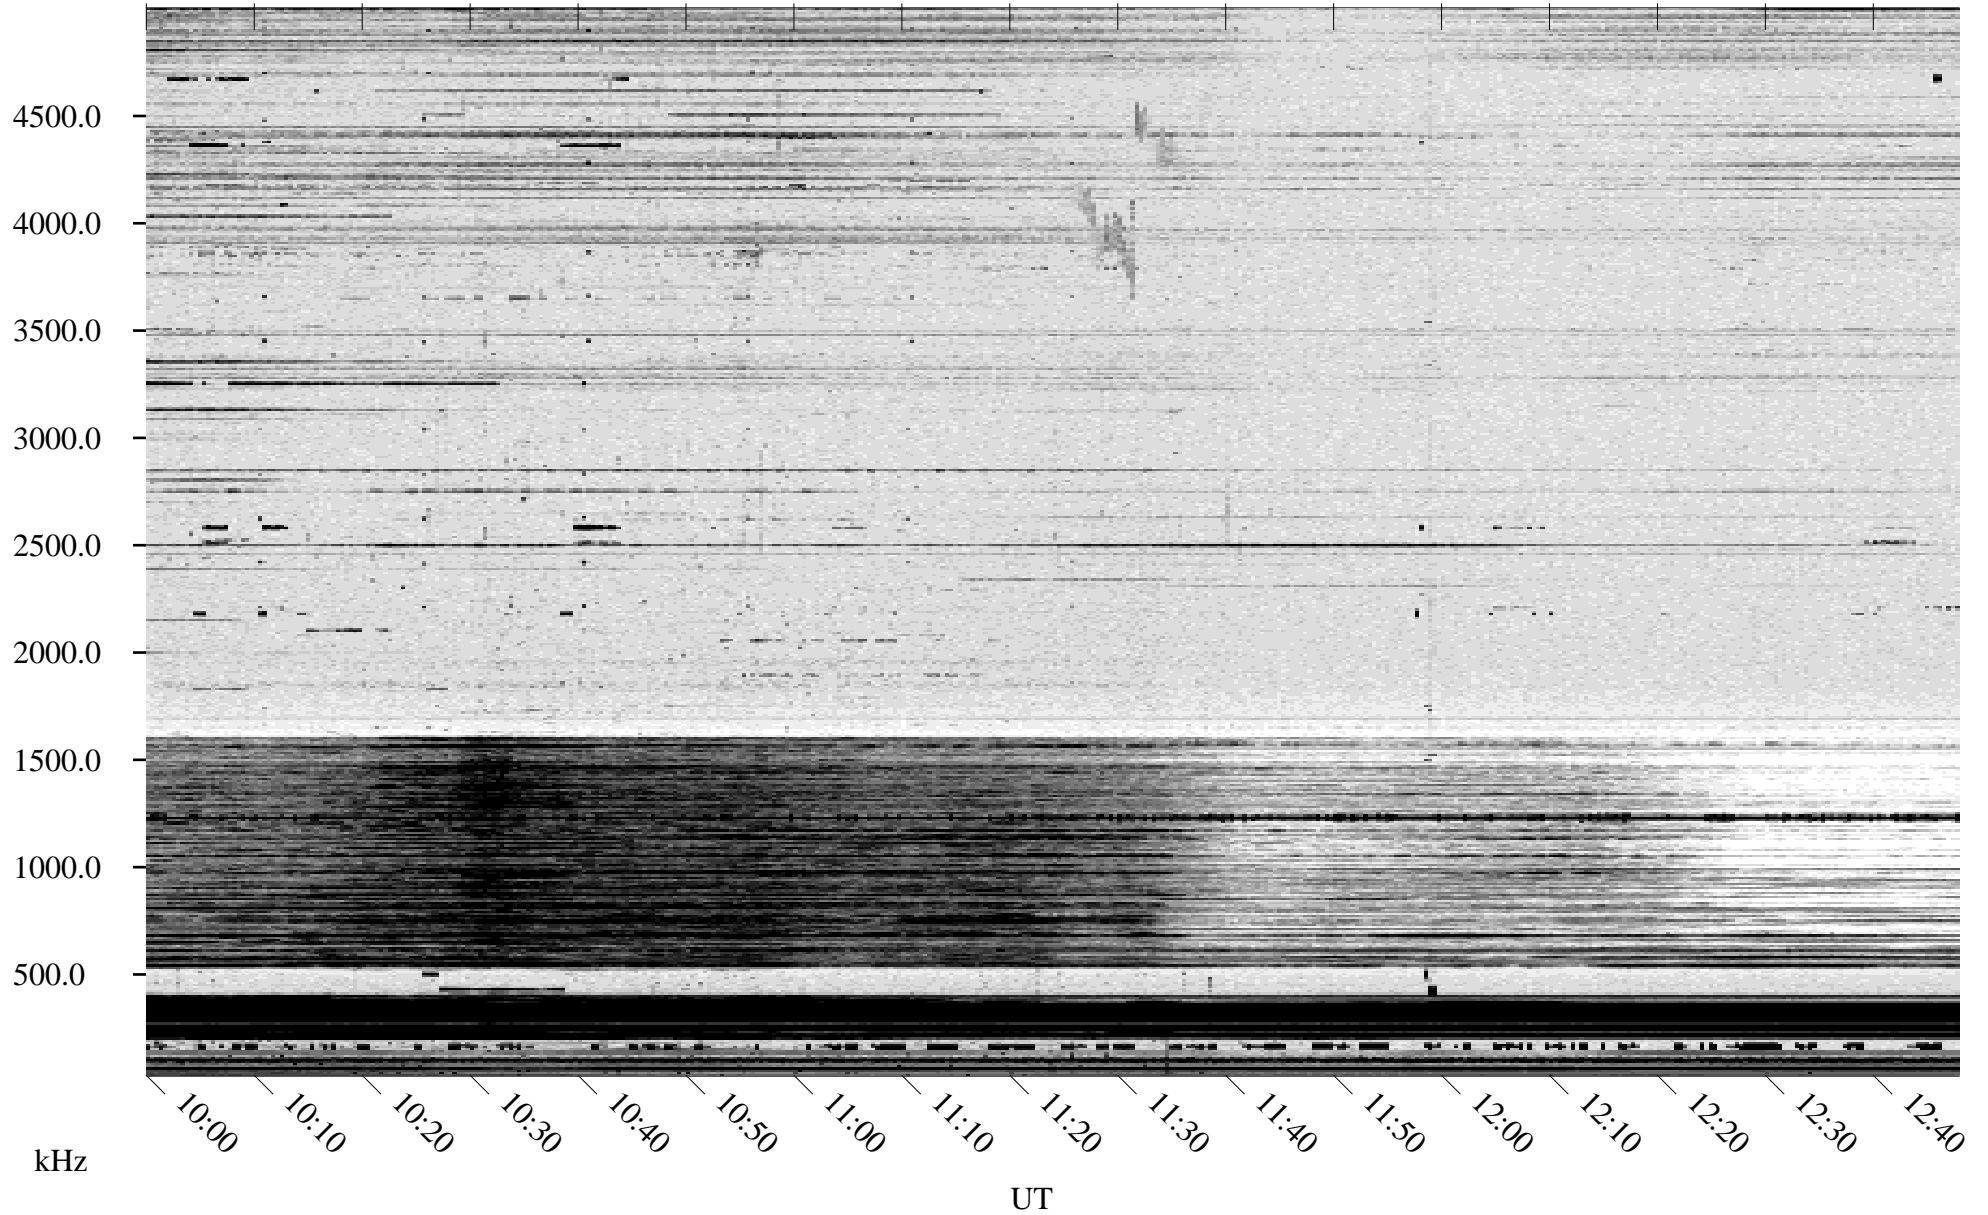

# 10/05/1996 Churchill, Manitoba

Linear Scale    Black = 161    White = 15

ch96278l.r00m max\_12

Page 5

# 10/05/1996 Churchill, Manitoba

Linear Scale    Black = 161    White = 15

ch96278l.r00m max\_12

Page 6

# 10/05/1996 Churchill, Manitoba

Linear Scale    Black = 161    White = 15

ch96278l.r00m max\_12

Page 7

# 10/05/1996 Churchill, Manitoba

Linear Scale    Black = 161    White = 15

ch96278l.r00m max\_12