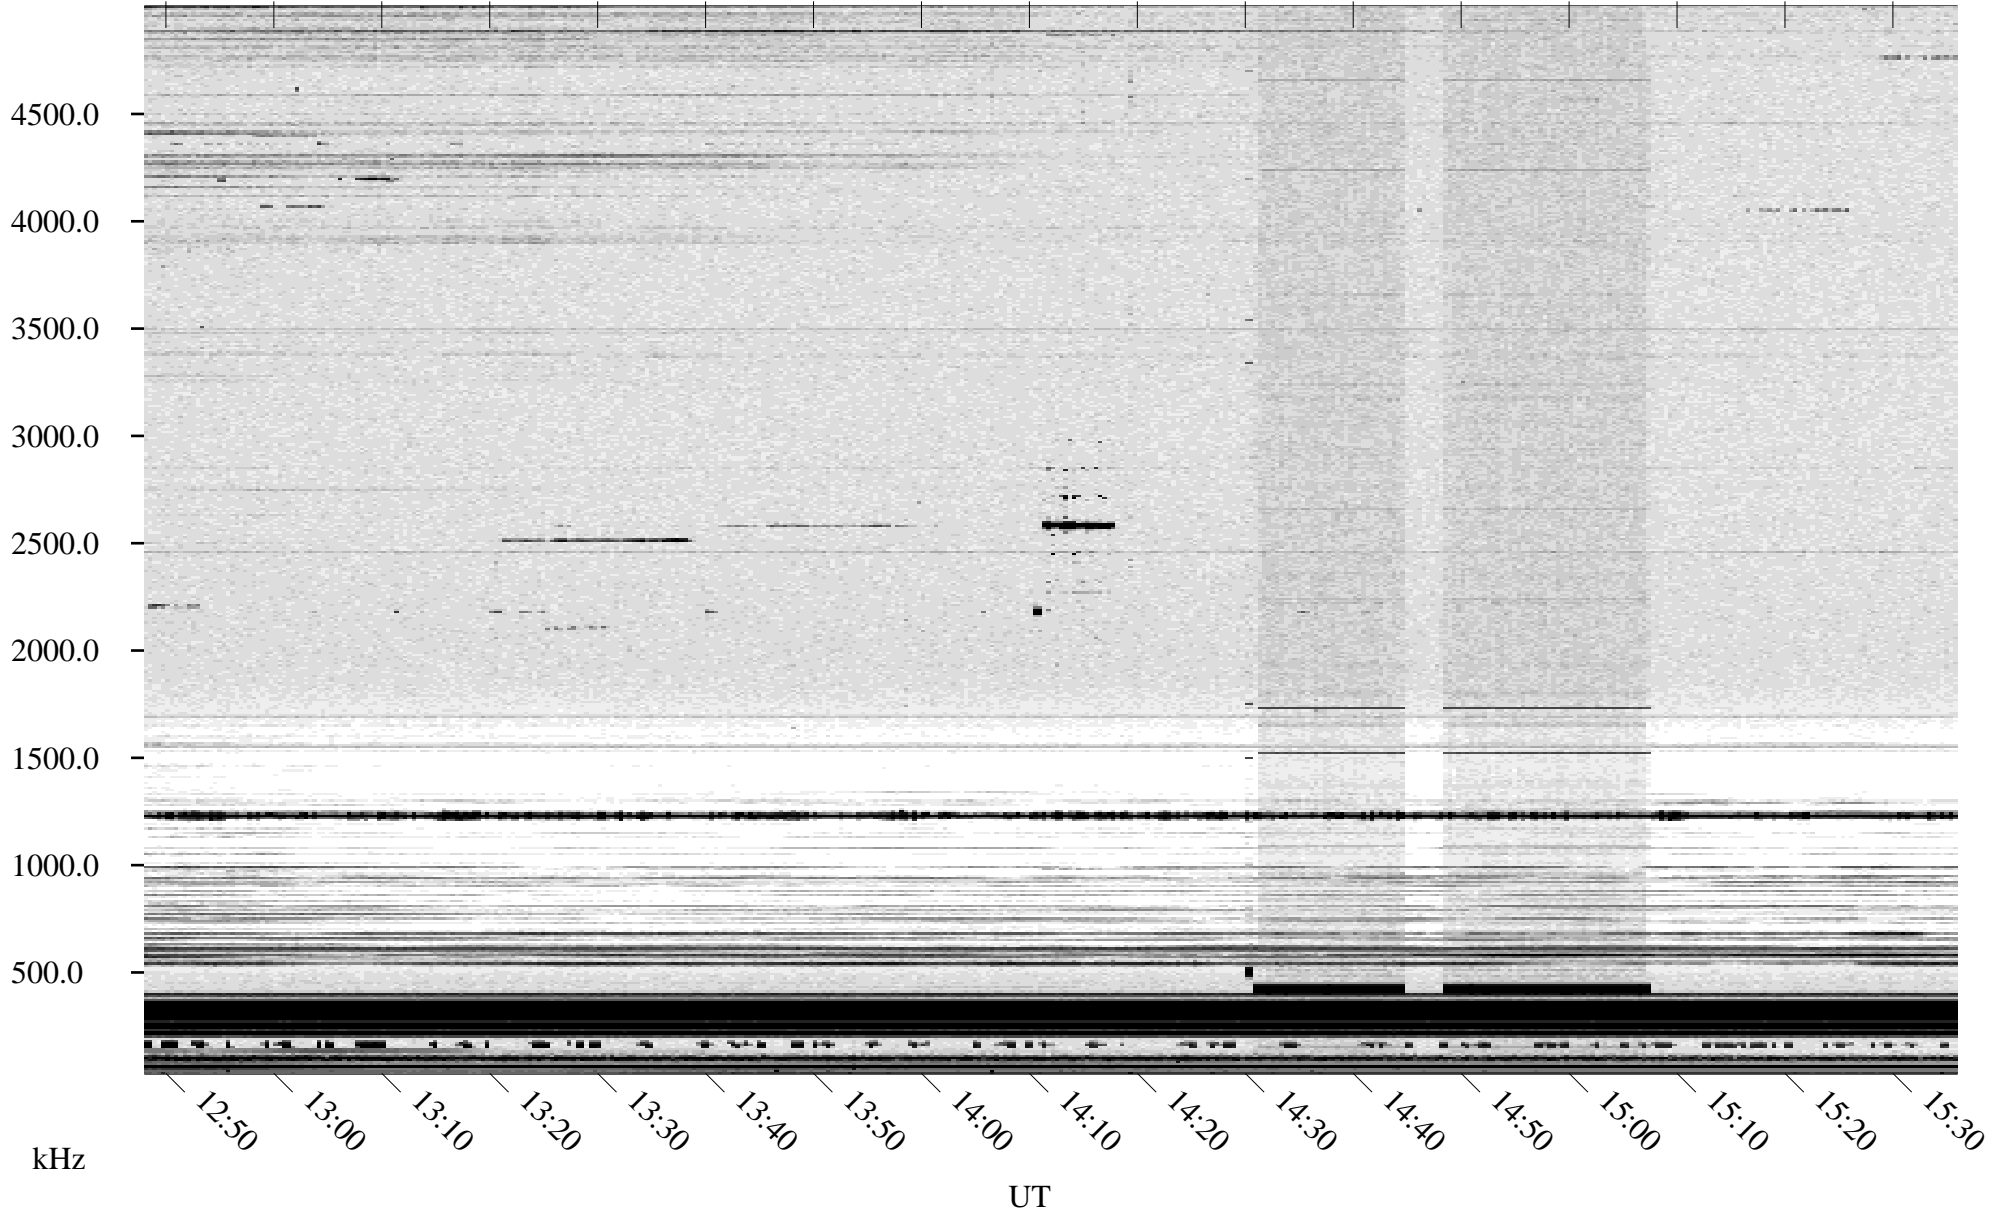

# 10/05/1996 Churchill, Manitoba

Linear Scale    Black = 161    White = 15

ch96278l.r00m max\_12

Page 5

# 10/05/1996 Churchill, Manitoba

Linear Scale    Black = 161    White = 15

ch96278l.r00m max\_12

Page 6

# 10/05/1996 Churchill, Manitoba

Linear Scale    Black = 161    White = 15

ch96278l.r00m max\_12

Page 7

# 10/05/1996 Churchill, Manitoba

Linear Scale    Black = 161    White = 15

ch96278l.r00m max\_12