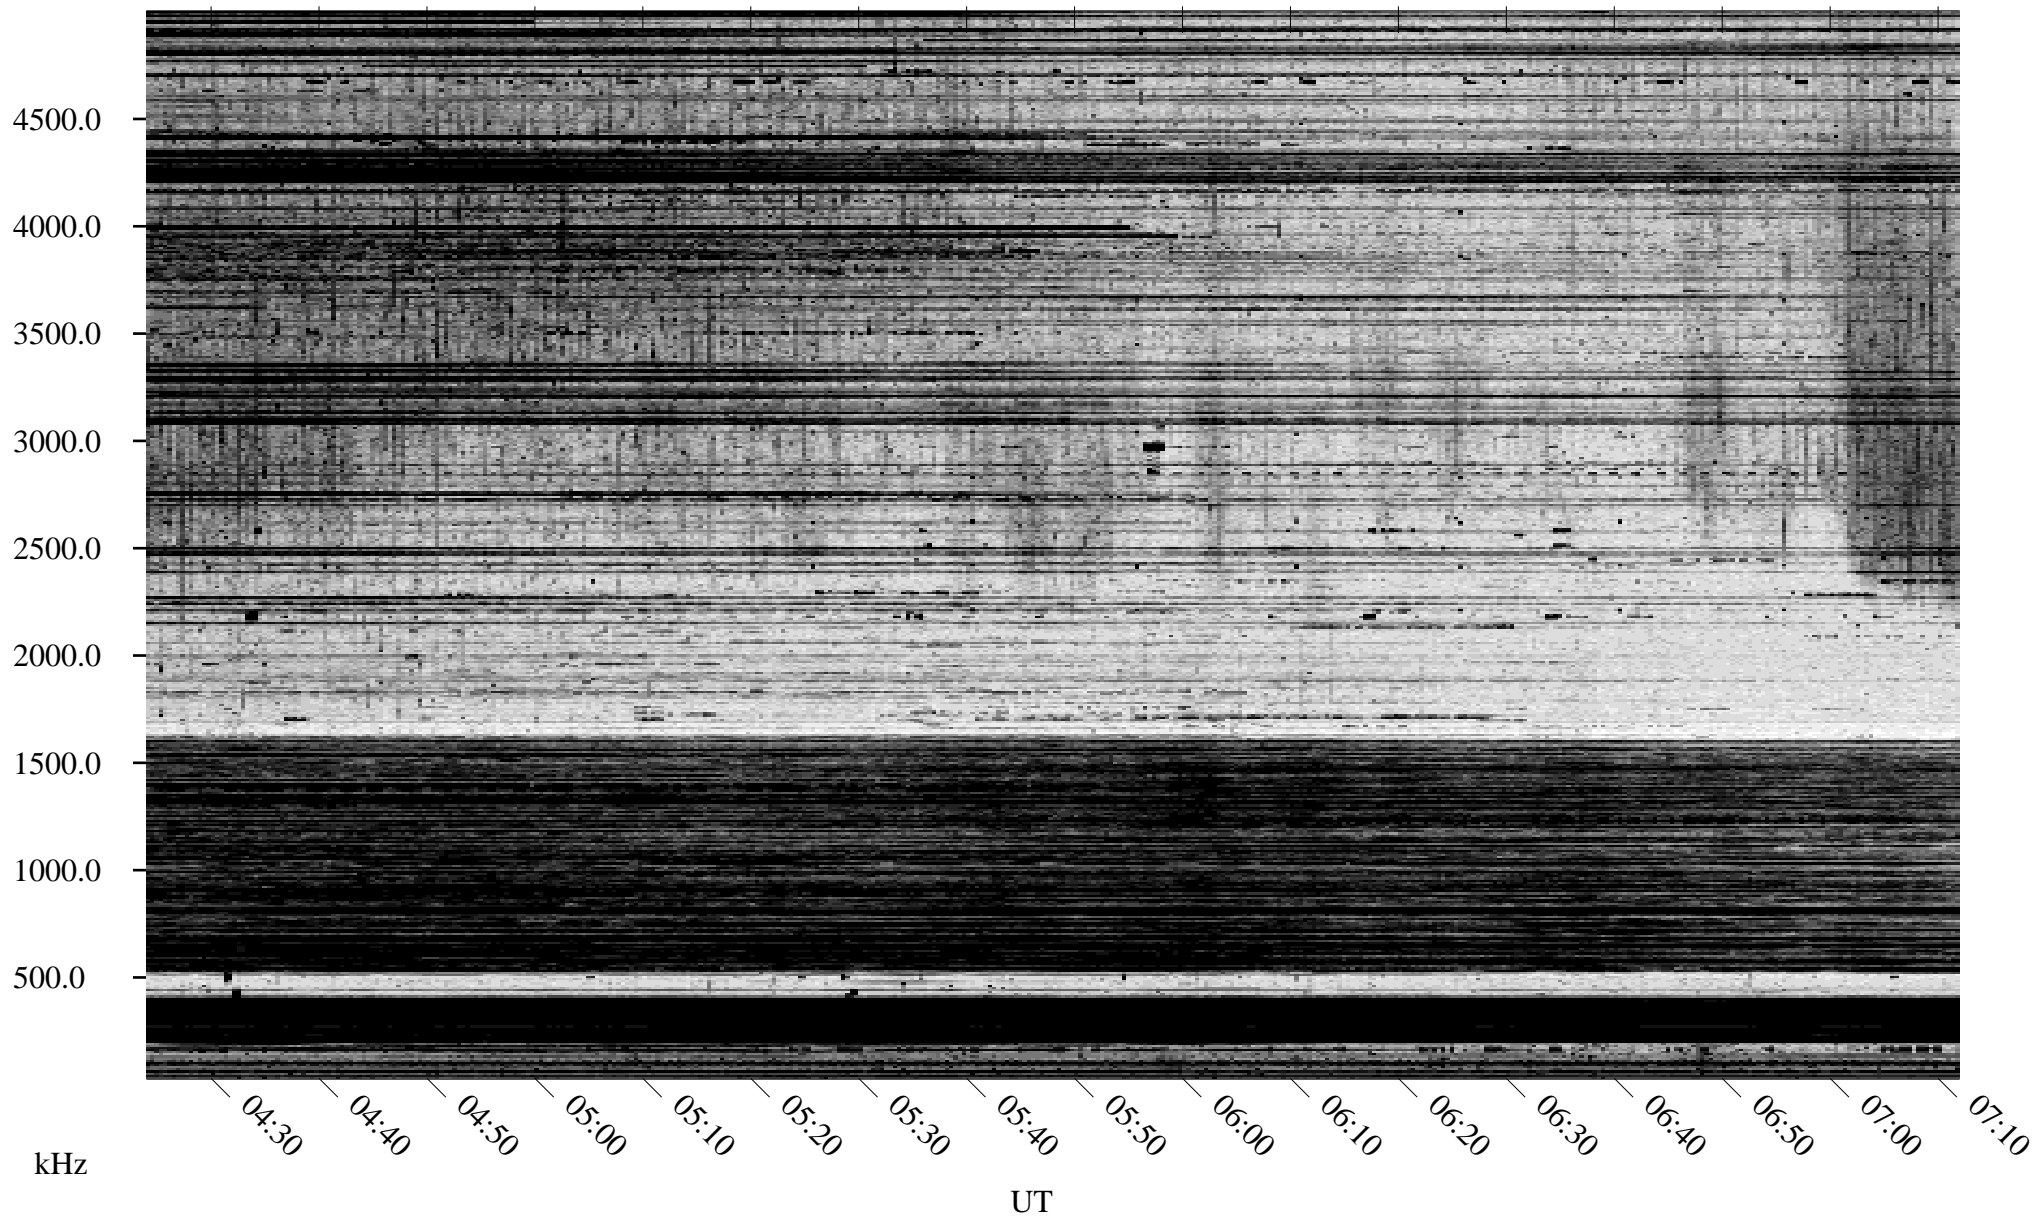

# 10/04/1996 Churchill, Manitoba

Linear Scale    Black = 161    White = 15

ch96278l.r00m max\_12

Page 1

# 10/04/1996 Churchill, Manitoba

Linear Scale    Black = 161    White = 15

ch96278l.r00m max\_12

Page 2

# 10/05/1996 Churchill, Manitoba

Linear Scale    Black = 161    White = 15

ch96278l.r00m max\_12

Page 3

# 10/05/1996 Churchill, Manitoba

Linear Scale    Black = 161    White = 15

ch96278l.r00m max\_12

Page 4