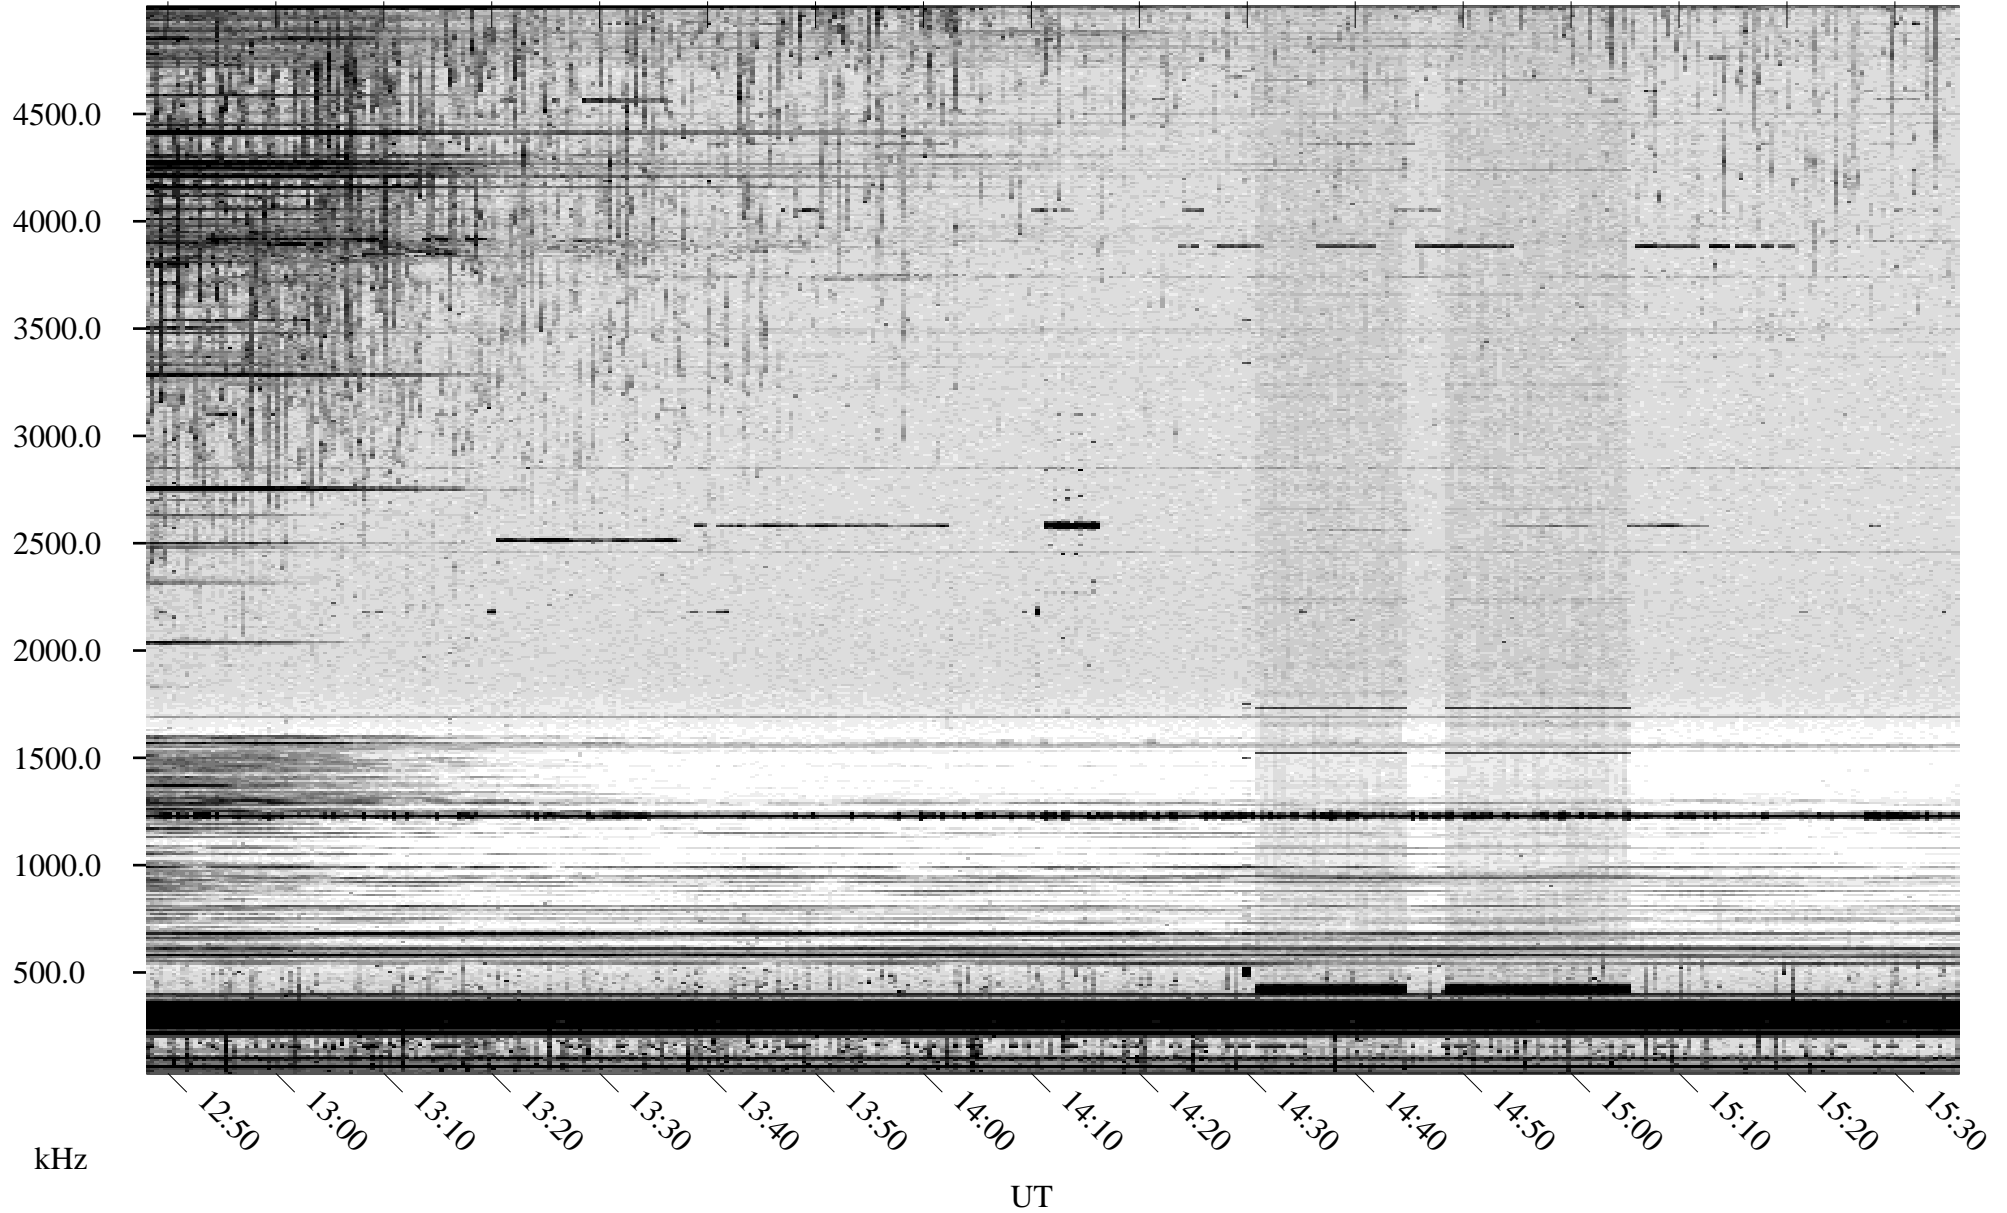

10/05/1996 Churchill, Manitoba

Linear Scale Black = 161 White = 15

ch96279l.r00m max_12

Page 1

10/05/1996 Churchill, Manitoba

Linear Scale Black = 161 White = 15

ch96279l.r00m max_12

Page 2

10/06/1996 Churchill, Manitoba

Linear Scale Black = 161 White = 15

ch96279l.r00m max_12

Page 3

10/06/1996 Churchill, Manitoba

Linear Scale Black = 161 White = 15

ch96279l.r00m max_12

Page 4

10/06/1996 Churchill, Manitoba

Linear Scale Black = 161 White = 15

ch96279l.r00m max_12

Page 5

10/06/1996 Churchill, Manitoba

Linear Scale Black = 161 White = 15

ch96279l.r00m max_12

Page 6

10/06/1996 Churchill, Manitoba

Linear Scale Black = 161 White = 15

ch96279l.r00m max_12

Page 7

10/06/1996 Churchill, Manitoba

Linear Scale Black = 161 White = 15

ch96279l.r00m max_12

15:40 15:50