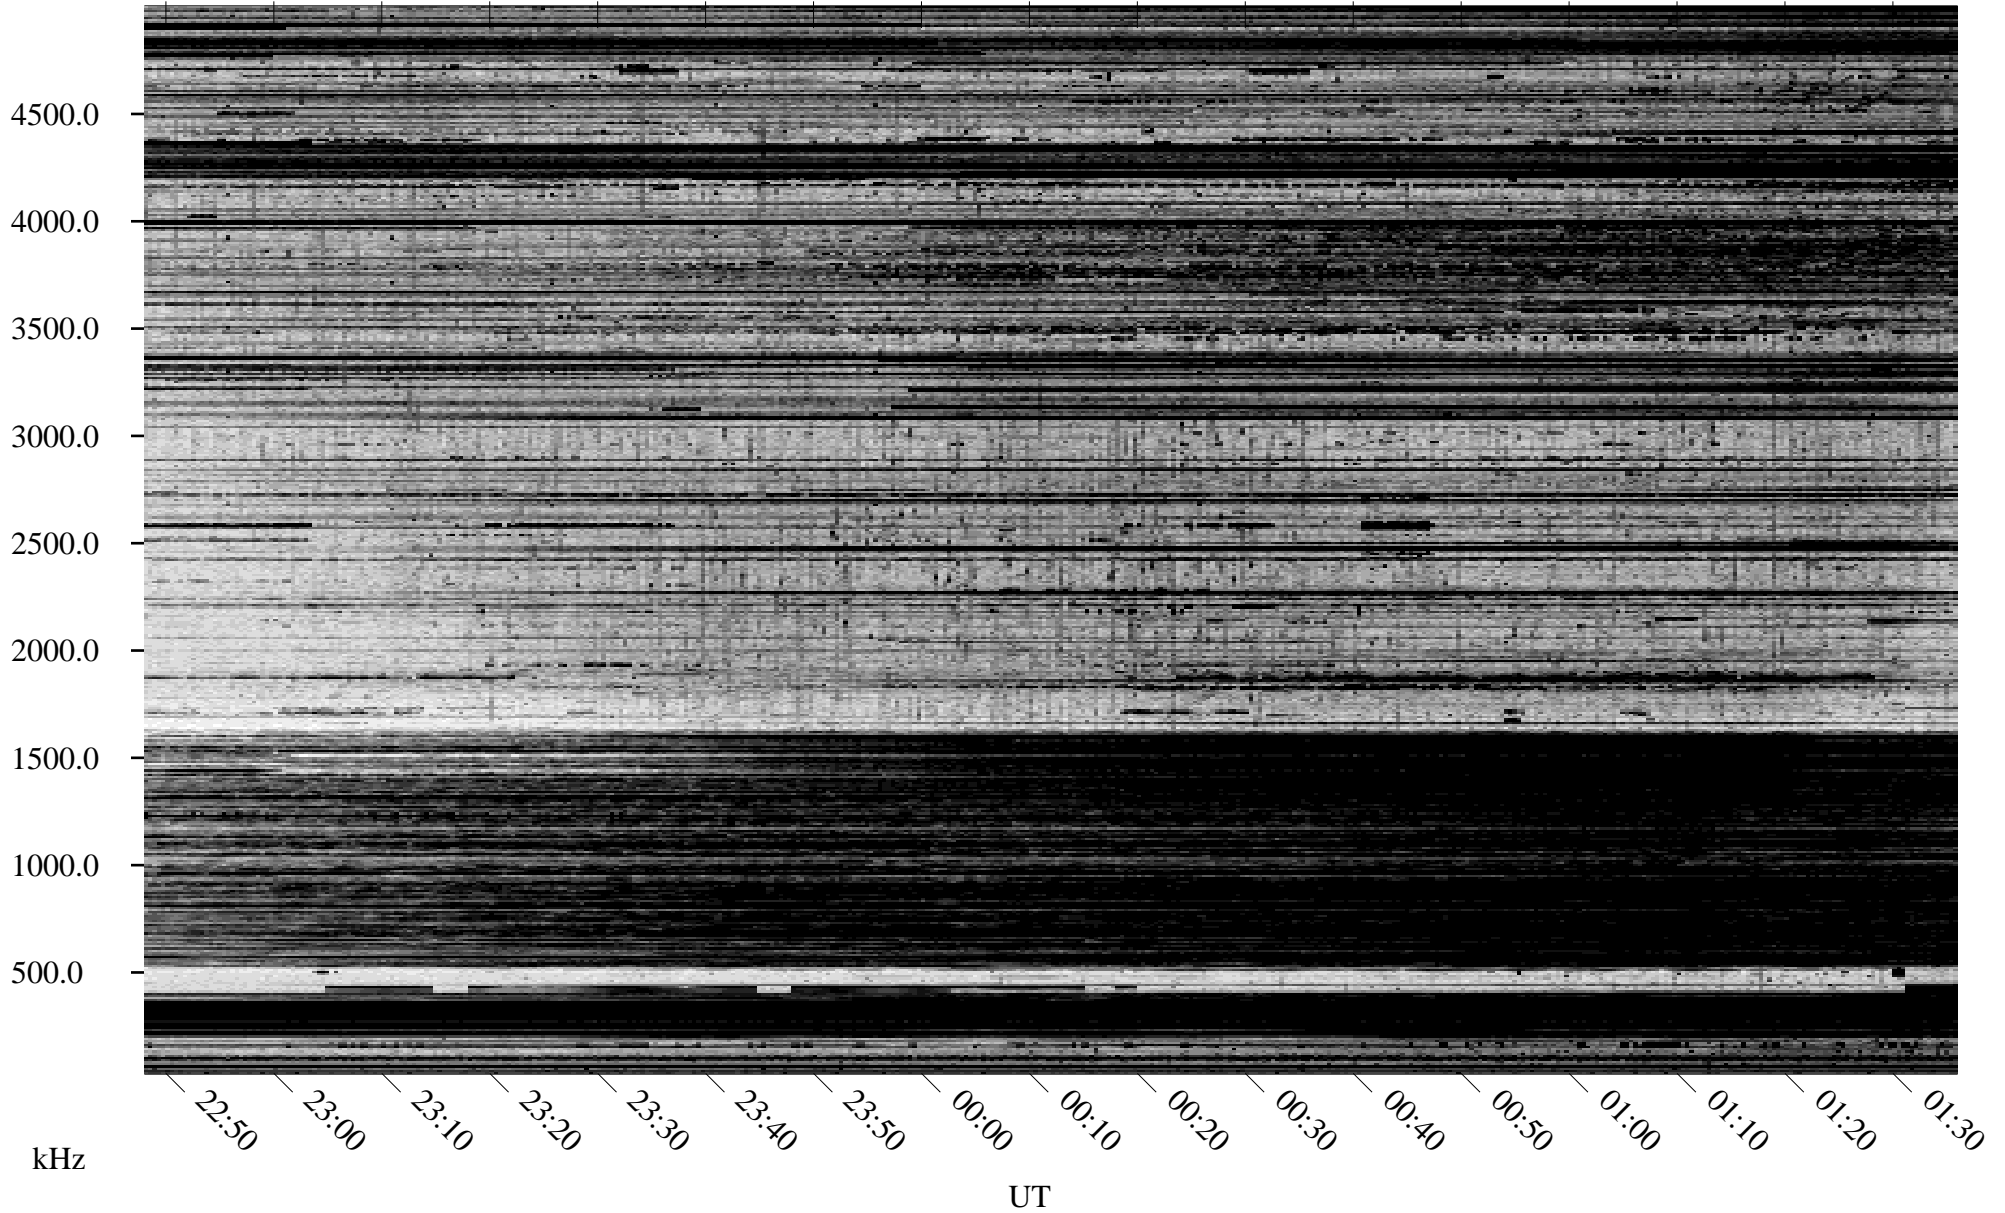

10/05/1996 Churchill, Manitoba

Linear Scale Black = 161 White = 15

ch96279l.r00m max_12

Page 1

10/05/1996 Churchill, Manitoba

Linear Scale Black = 161 White = 15

ch96279l.r00m max_12

Page 2

10/06/1996 Churchill, Manitoba

Linear Scale Black = 161 White = 15

ch96279l.r00m max_12

Page 3

10/06/1996 Churchill, Manitoba

Linear Scale Black = 161 White = 15

ch96279l.r00m max_12

Page 4

10/06/1996 Churchill, Manitoba

Linear Scale Black = 161 White = 15

ch96279l.r00m max_12

Page 5

10/06/1996 Churchill, Manitoba

Linear Scale Black = 161 White = 15

ch96279l.r00m max_12

Page 6

10/06/1996 Churchill, Manitoba

Linear Scale Black = 161 White = 15

ch96279l.r00m max_12

Page 7

10/06/1996 Churchill, Manitoba

Linear Scale Black = 161 White = 15

ch96279l.r00m max_12

15:40 15:50