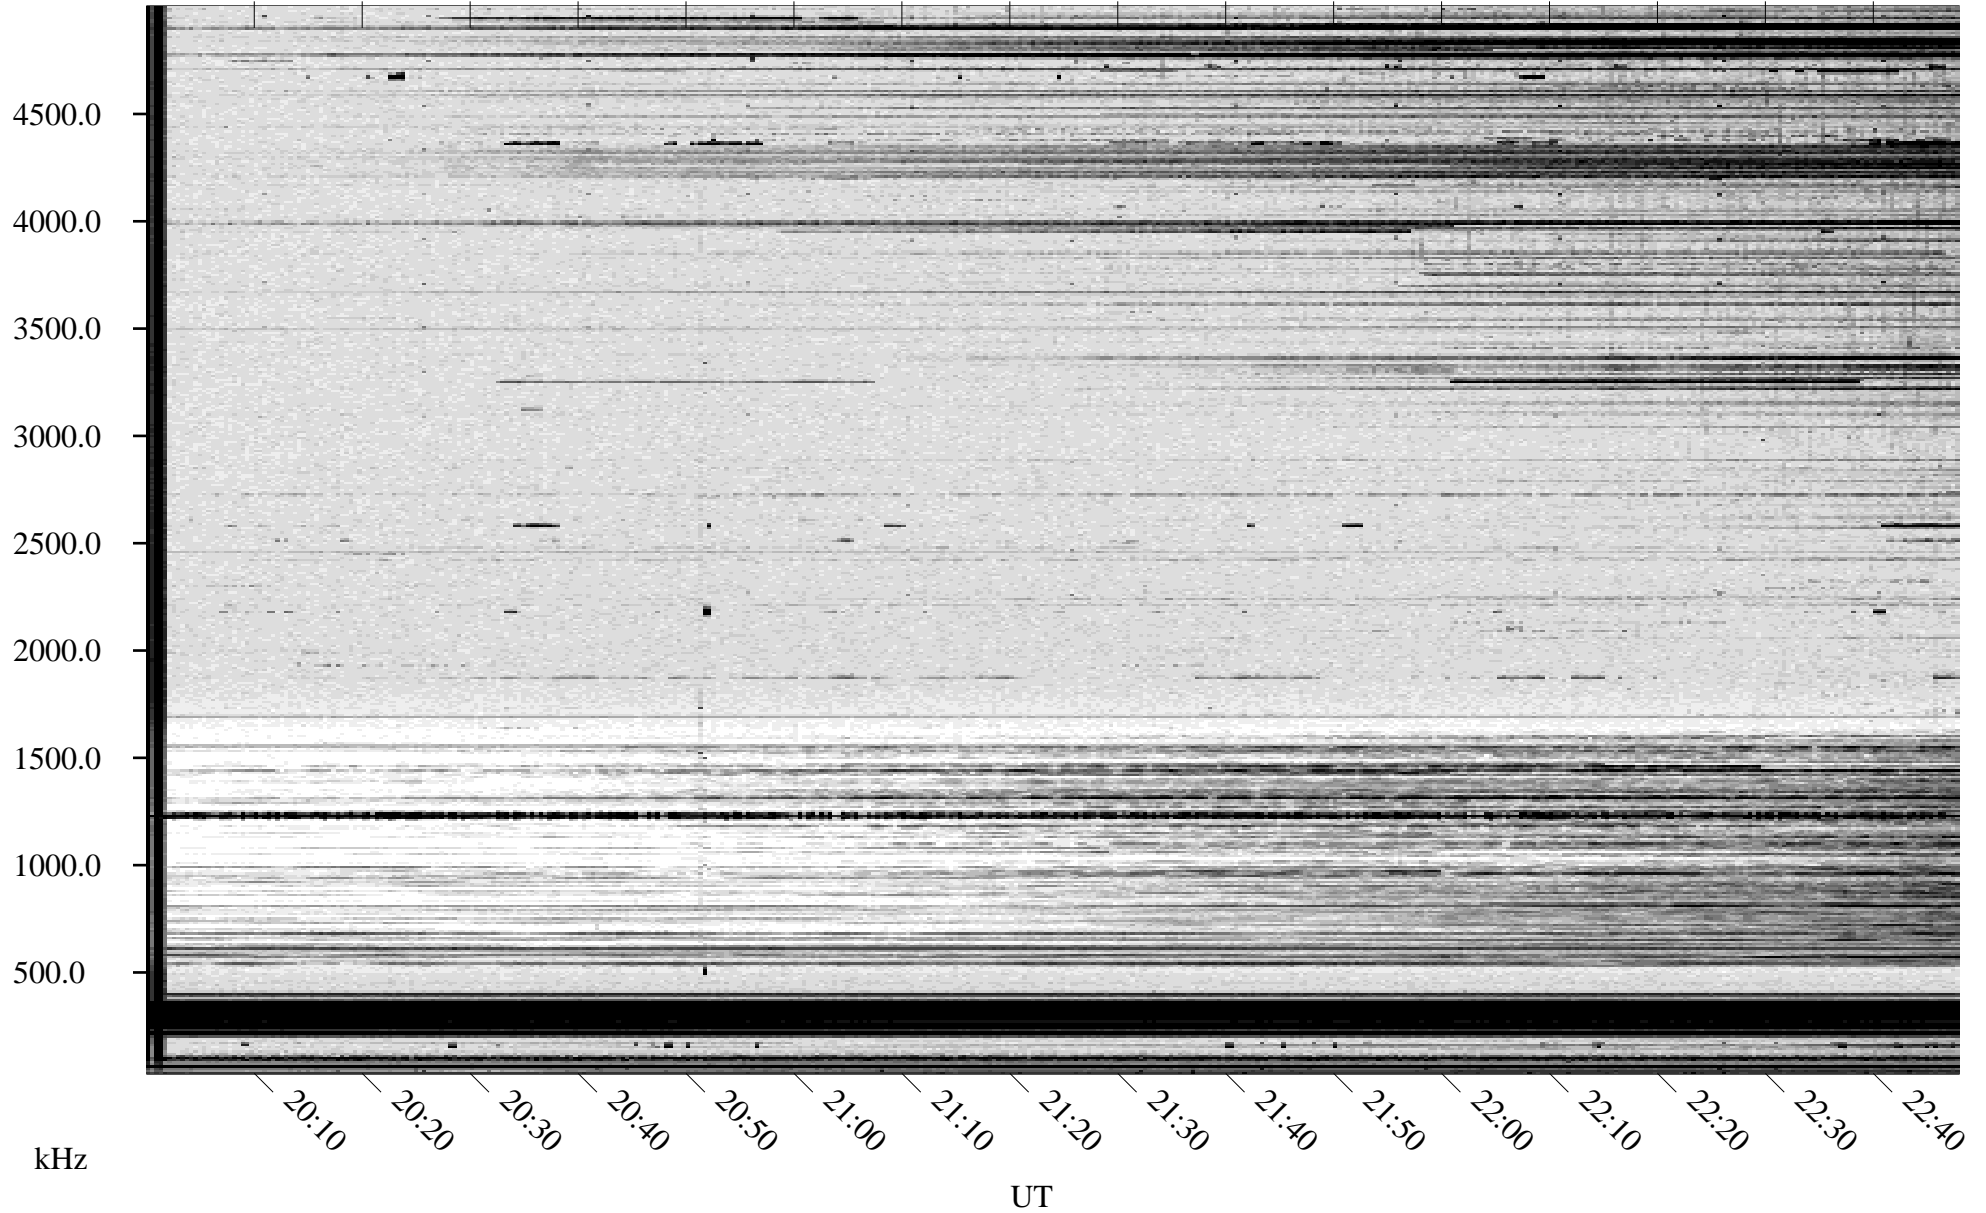

10/05/1996 Churchill, Manitoba

Linear Scale Black = 161 White = 15

ch96279l.r00m max_12

Page 1

10/05/1996 Churchill, Manitoba

Linear Scale Black = 161 White = 15

ch96279l.r00m max_12

Page 2

10/06/1996 Churchill, Manitoba

Linear Scale Black = 161 White = 15

ch96279l.r00m max_12

Page 3

10/06/1996 Churchill, Manitoba

Linear Scale Black = 161 White = 15

ch96279l.r00m max_12

Page 4

10/06/1996 Churchill, Manitoba

Linear Scale Black = 161 White = 15

ch96279l.r00m max_12

Page 5

10/06/1996 Churchill, Manitoba

Linear Scale Black = 161 White = 15

ch96279l.r00m max_12

Page 6

10/06/1996 Churchill, Manitoba

Linear Scale Black = 161 White = 15

ch96279l.r00m max_12

Page 7

10/06/1996 Churchill, Manitoba

Linear Scale Black = 161 White = 15

ch96279l.r00m max_12

15:40 15:50