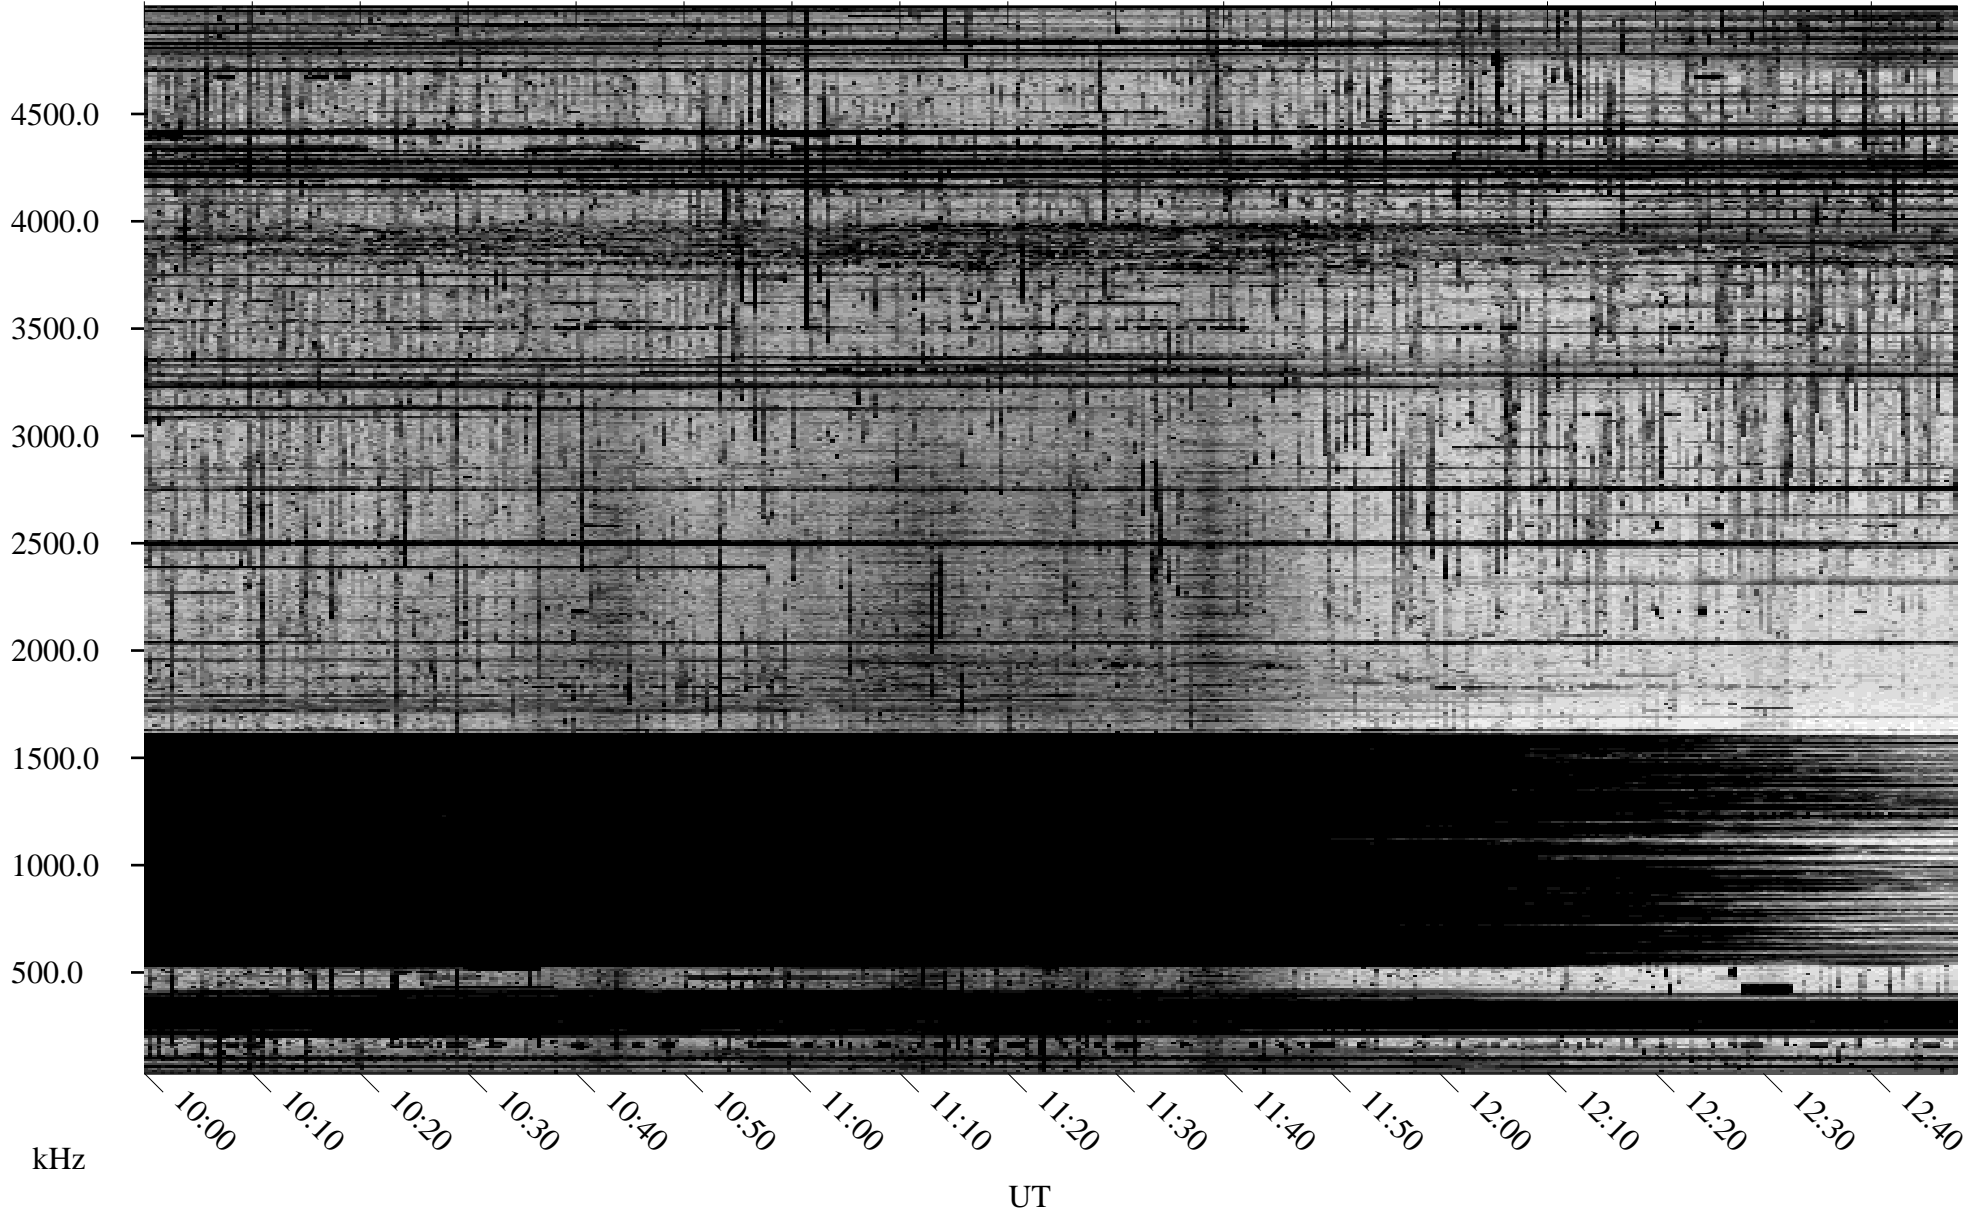

10/05/1996 Churchill, Manitoba

Linear Scale Black = 161 White = 15

ch96279l.r00m max_12

Page 1

10/05/1996 Churchill, Manitoba

Linear Scale Black = 161 White = 15

ch96279l.r00m max_12

Page 2

10/06/1996 Churchill, Manitoba

Linear Scale Black = 161 White = 15

ch96279l.r00m max_12

Page 3

10/06/1996 Churchill, Manitoba

Linear Scale Black = 161 White = 15

ch96279l.r00m max_12

Page 4

10/06/1996 Churchill, Manitoba

Linear Scale Black = 161 White = 15

ch96279l.r00m max_12

Page 5

10/06/1996 Churchill, Manitoba

Linear Scale Black = 161 White = 15

ch96279l.r00m max_12

Page 6

10/06/1996 Churchill, Manitoba

Linear Scale Black = 161 White = 15

ch96279l.r00m max_12

Page 7

10/06/1996 Churchill, Manitoba

Linear Scale Black = 161 White = 15

ch96279l.r00m max_12

15:40 15:50