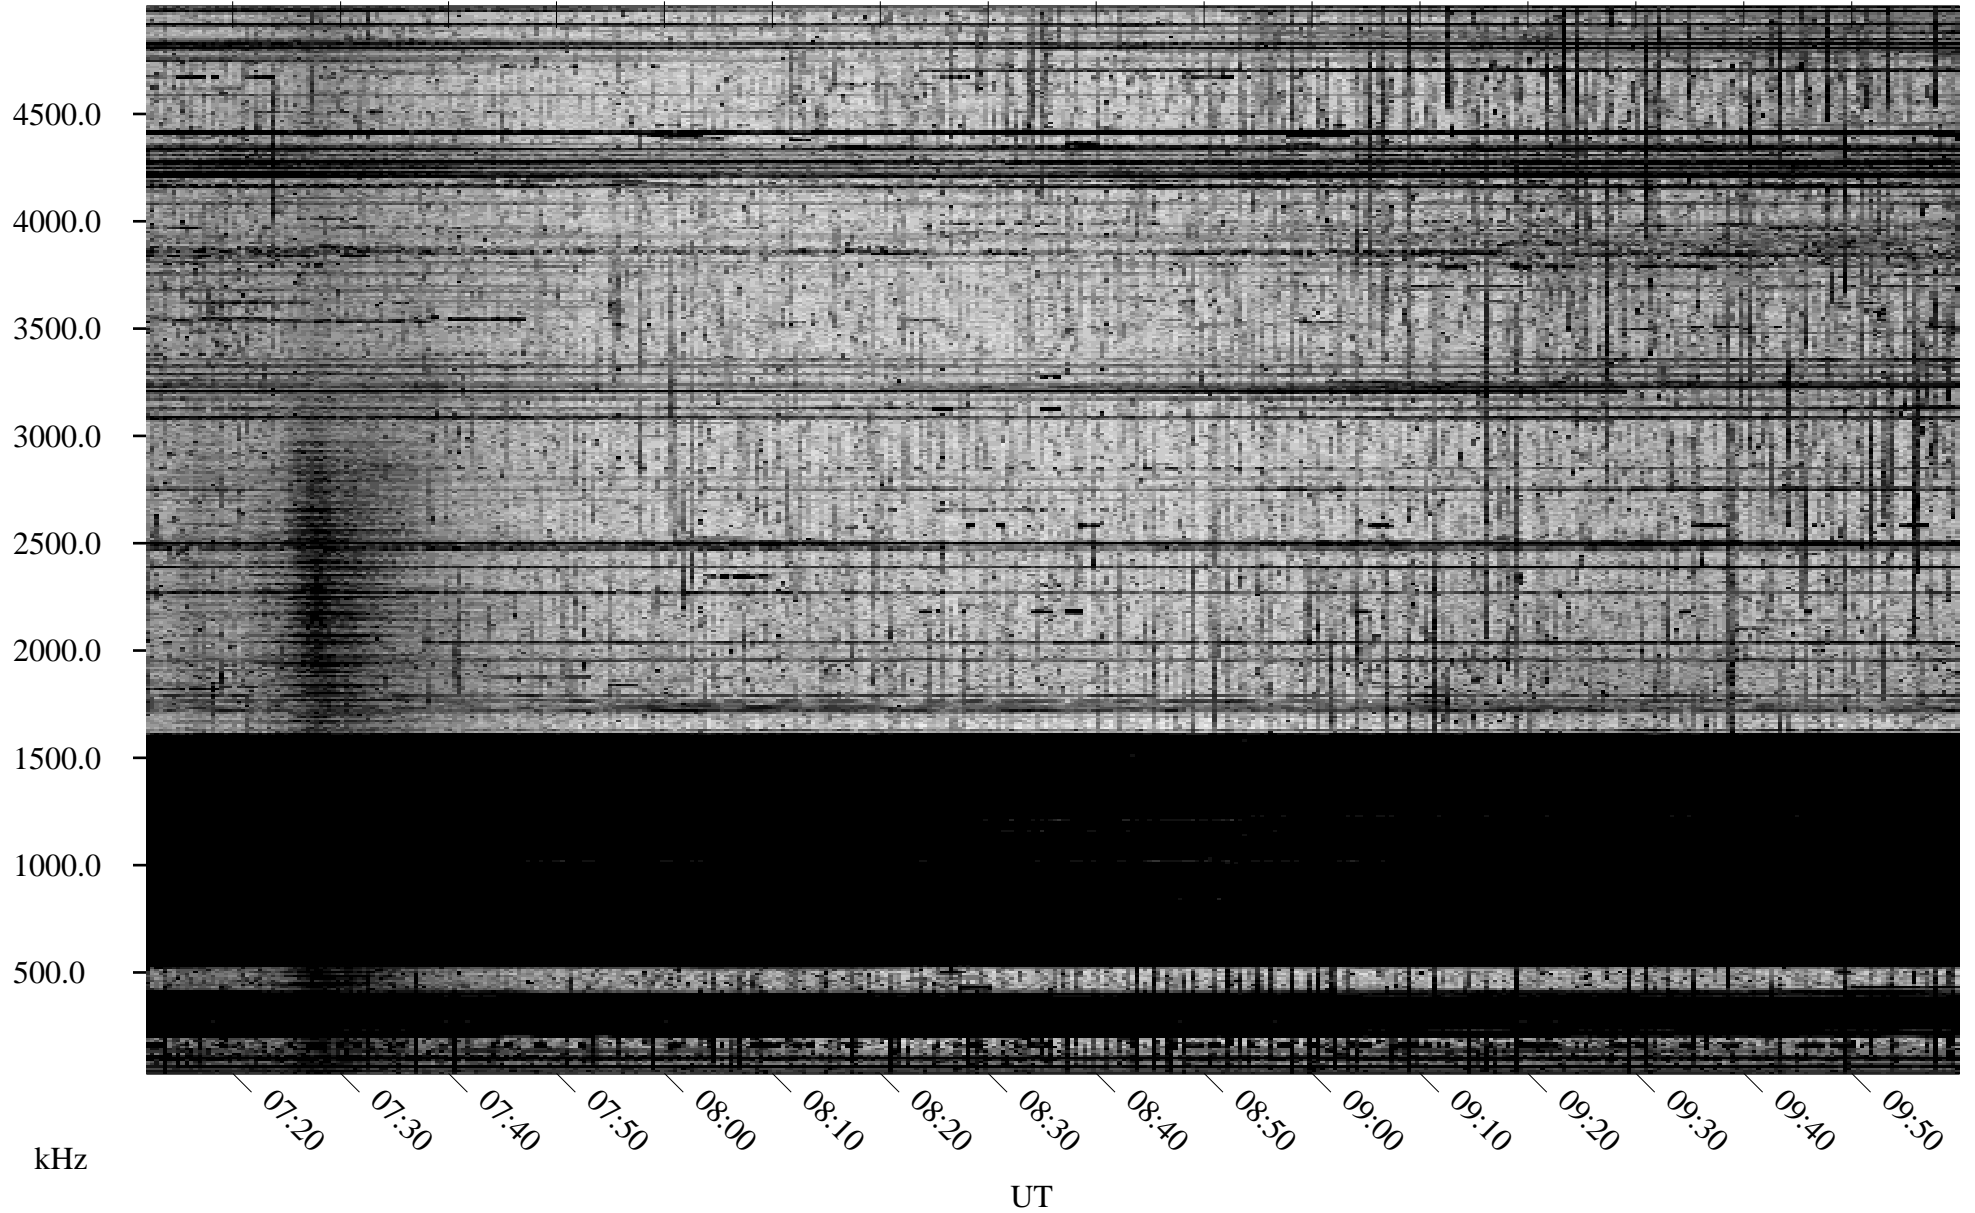

10/05/1996 Churchill, Manitoba

Linear Scale Black = 161 White = 15

ch96279l.r00m max_12

Page 1

10/05/1996 Churchill, Manitoba

Linear Scale Black = 161 White = 15

ch96279l.r00m max_12

Page 2

10/06/1996 Churchill, Manitoba

Linear Scale Black = 161 White = 15

ch96279l.r00m max_12

Page 3

10/06/1996 Churchill, Manitoba

Linear Scale Black = 161 White = 15

ch96279l.r00m max_12

Page 4

10/06/1996 Churchill, Manitoba

Linear Scale Black = 161 White = 15

ch96279l.r00m max_12

Page 5

10/06/1996 Churchill, Manitoba

Linear Scale Black = 161 White = 15

ch96279l.r00m max_12

Page 6

10/06/1996 Churchill, Manitoba

Linear Scale Black = 161 White = 15

ch96279l.r00m max_12

Page 7

10/06/1996 Churchill, Manitoba

Linear Scale Black = 161 White = 15

ch96279l.r00m max_12

15:40 15:50