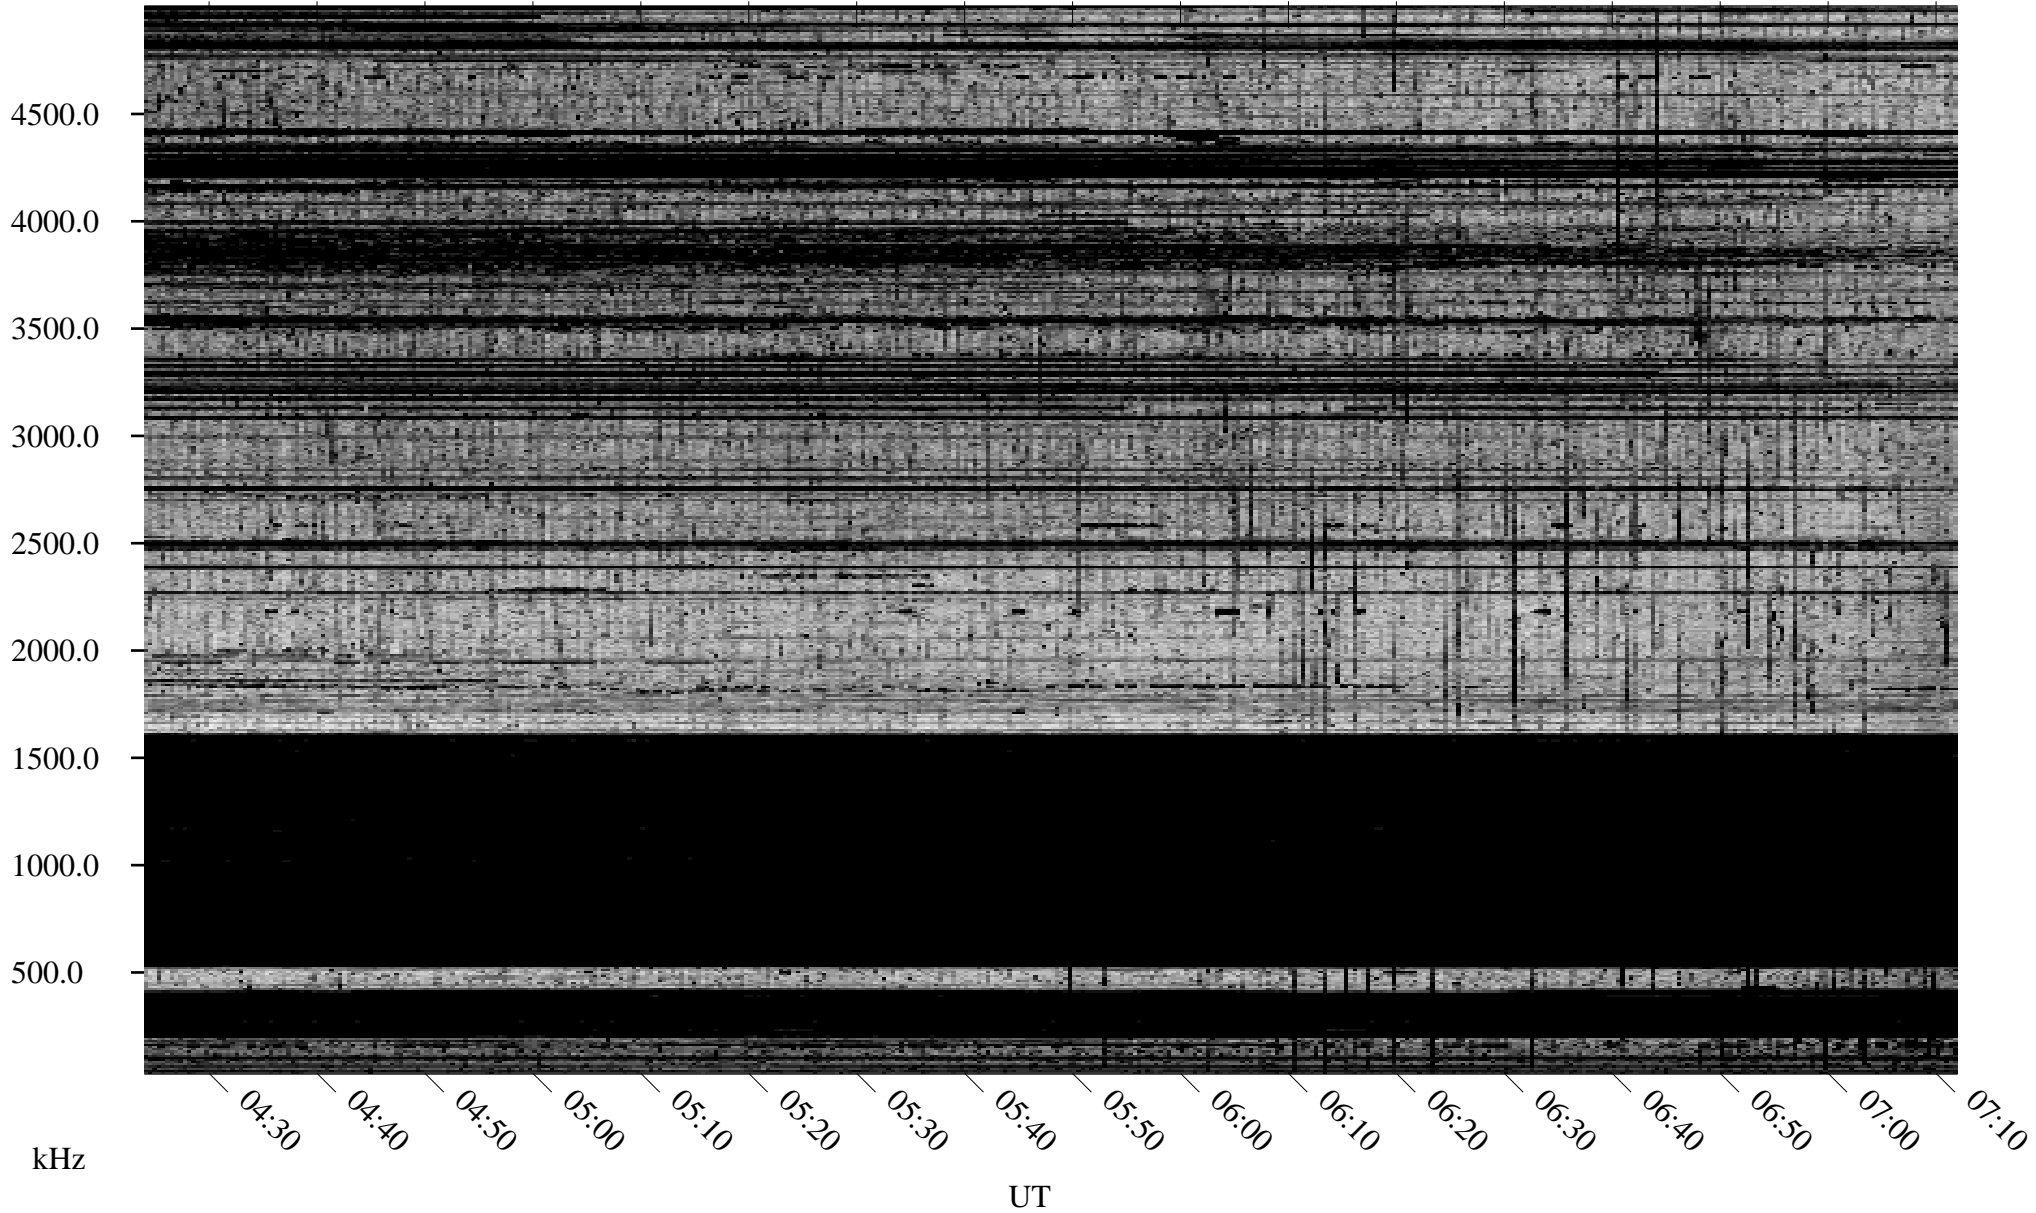

10/05/1996 Churchill, Manitoba

Linear Scale Black = 161 White = 15

ch96279l.r00m max_12

Page 1

10/05/1996 Churchill, Manitoba

Linear Scale Black = 161 White = 15

ch96279l.r00m max_12

Page 2

10/06/1996 Churchill, Manitoba

Linear Scale Black = 161 White = 15

ch96279l.r00m max_12

Page 3

10/06/1996 Churchill, Manitoba

Linear Scale Black = 161 White = 15

ch96279l.r00m max_12

Page 4

10/06/1996 Churchill, Manitoba

Linear Scale Black = 161 White = 15

ch96279l.r00m max_12

Page 5

10/06/1996 Churchill, Manitoba

Linear Scale Black = 161 White = 15

ch96279l.r00m max_12

Page 6

10/06/1996 Churchill, Manitoba

Linear Scale Black = 161 White = 15

ch96279l.r00m max_12

Page 7

10/06/1996 Churchill, Manitoba

Linear Scale Black = 161 White = 15

ch96279l.r00m max_12

15:40 15:50