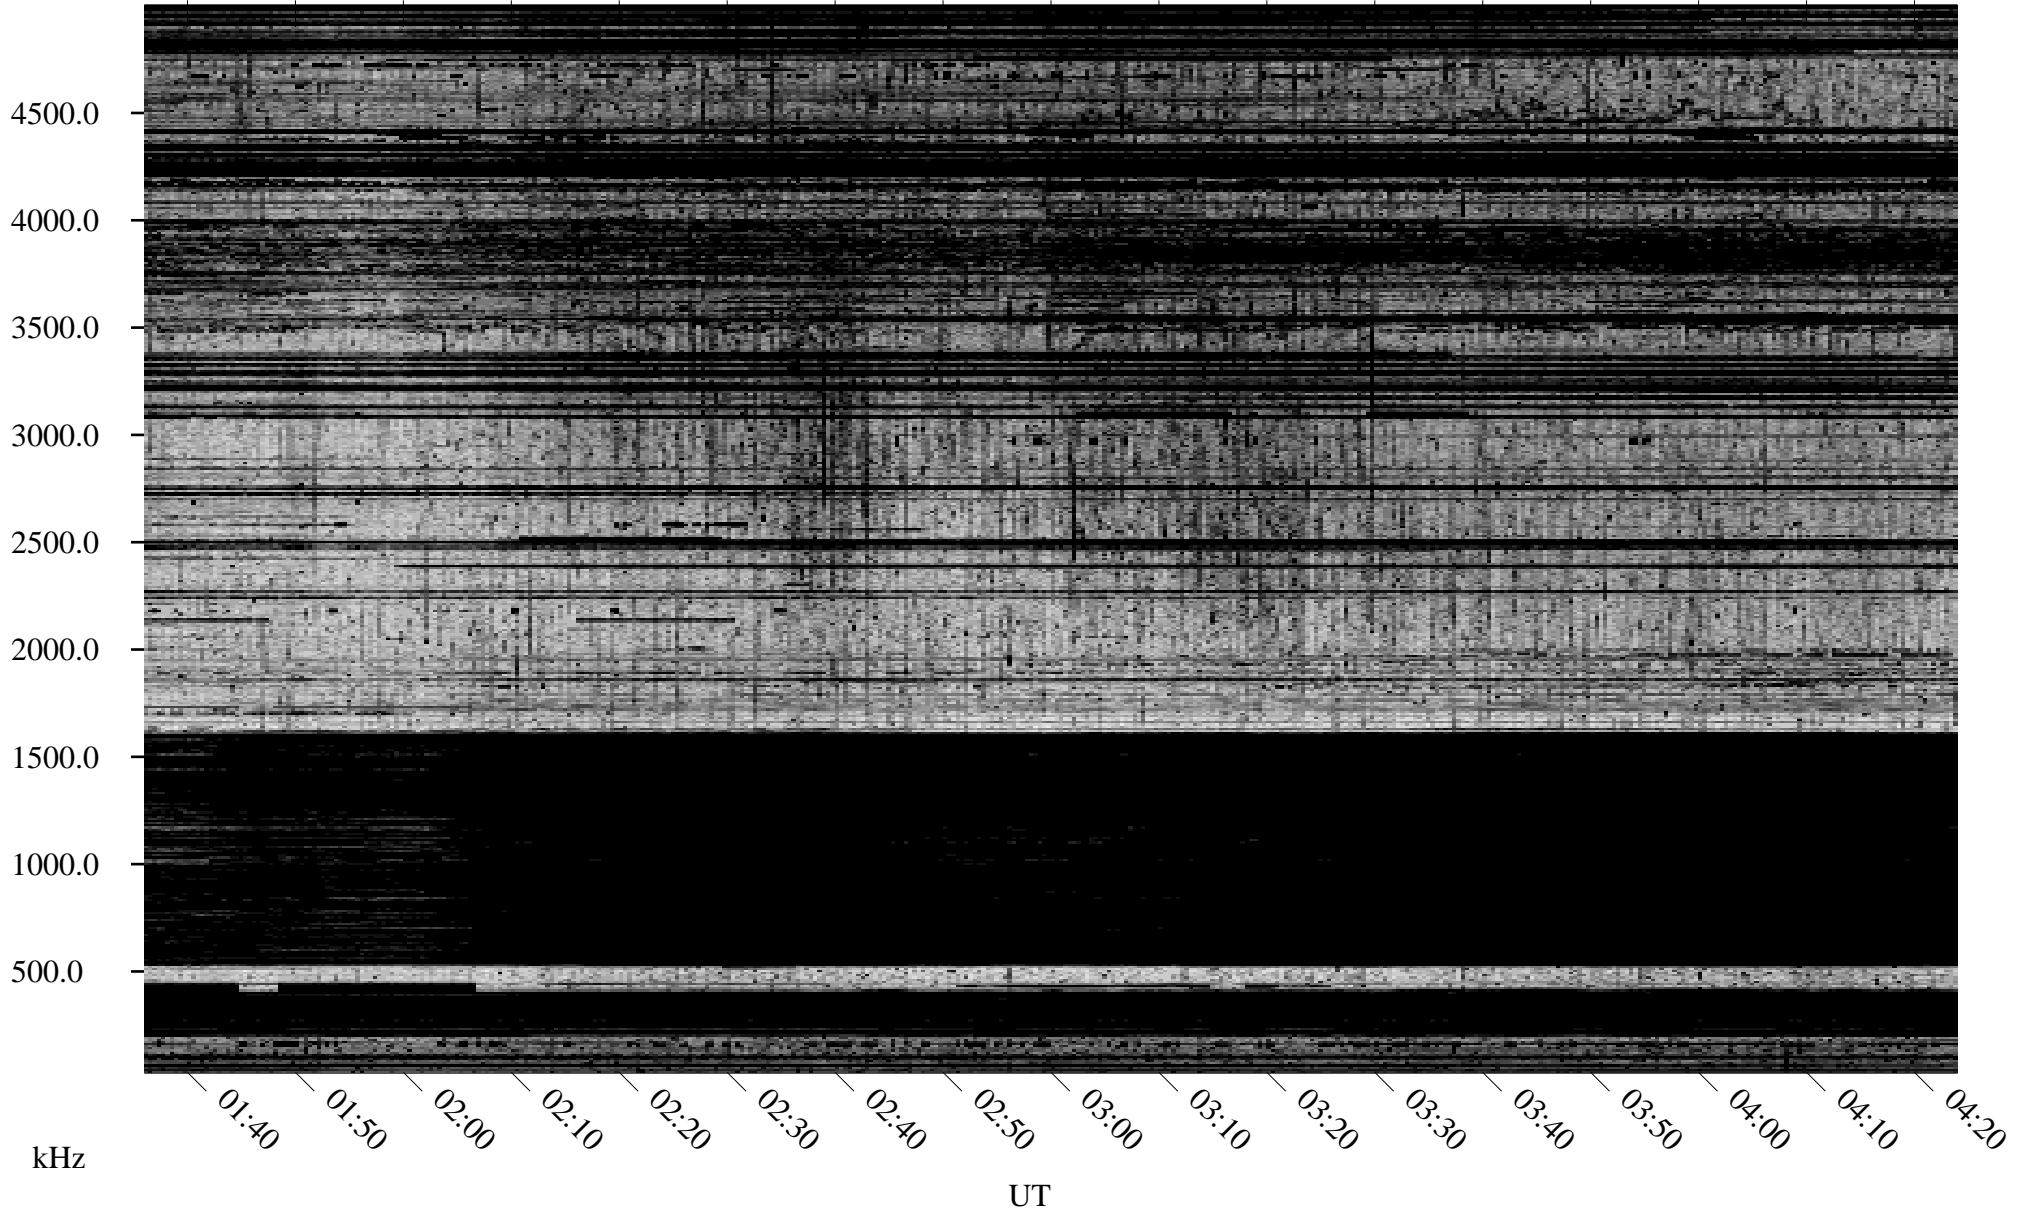

10/05/1996 Churchill, Manitoba

Linear Scale Black = 161 White = 15

ch96279l.r00m max_12

Page 1

10/05/1996 Churchill, Manitoba

Linear Scale Black = 161 White = 15

ch96279l.r00m max_12

Page 2

10/06/1996 Churchill, Manitoba

Linear Scale Black = 161 White = 15

ch96279l.r00m max_12

Page 3

10/06/1996 Churchill, Manitoba

Linear Scale Black = 161 White = 15

ch96279l.r00m max_12

Page 4

10/06/1996 Churchill, Manitoba

Linear Scale Black = 161 White = 15

ch96279l.r00m max_12

Page 5

10/06/1996 Churchill, Manitoba

Linear Scale Black = 161 White = 15

ch96279l.r00m max_12

Page 6

10/06/1996 Churchill, Manitoba

Linear Scale Black = 161 White = 15

ch96279l.r00m max_12

Page 7

10/06/1996 Churchill, Manitoba

Linear Scale Black = 161 White = 15

ch96279l.r00m max_12

15:40 15:50