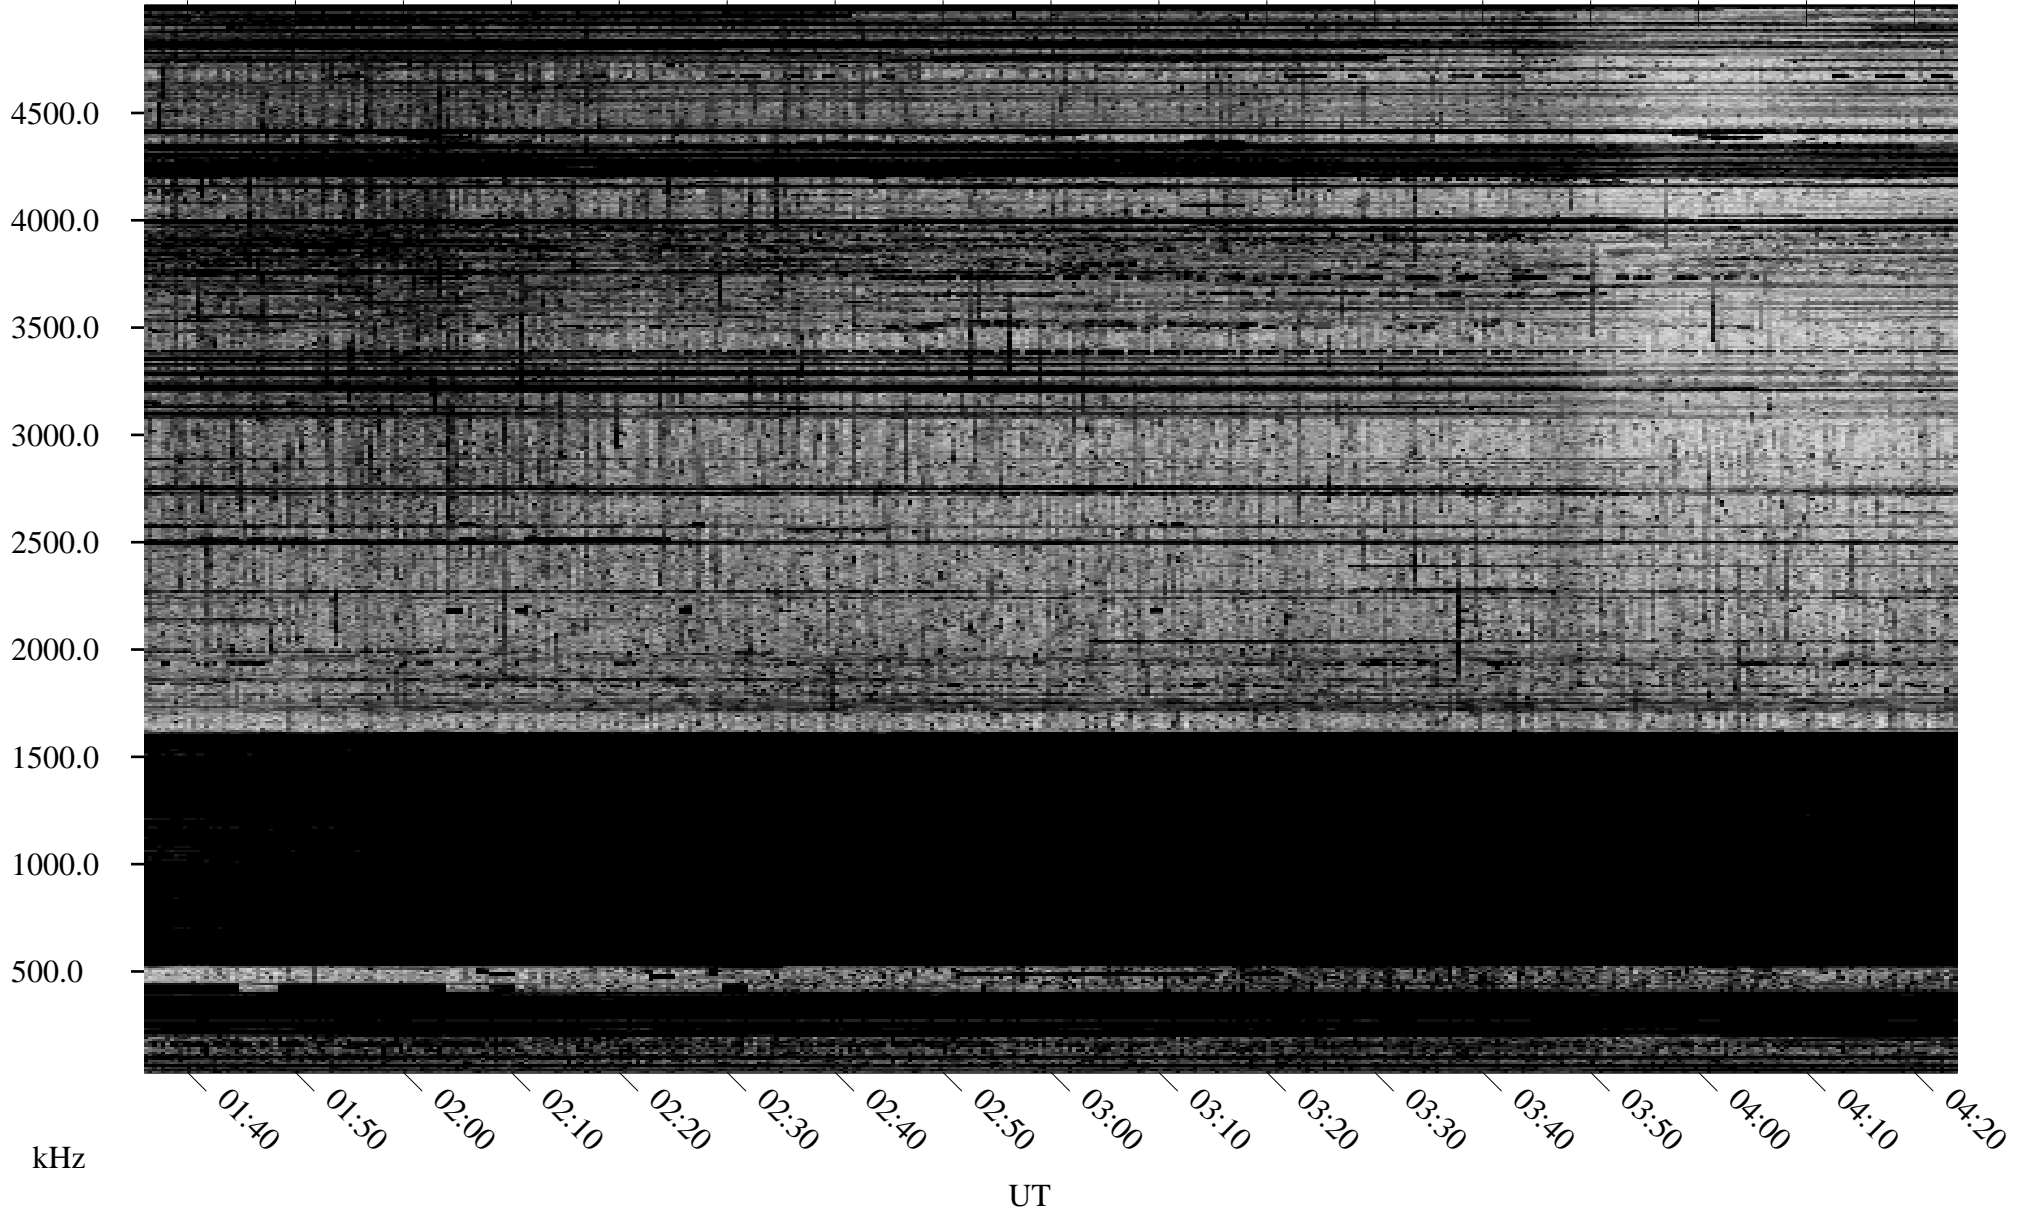

10/07/1996 Churchill, Manitoba

Linear Scale Black = 161 White = 15

ch96281l.r00m max_12

Page 1

10/07/1996 Churchill, Manitoba

Linear Scale Black = 161 White = 15

ch96281l.r00m max_12

Page 2

10/08/1996 Churchill, Manitoba

Linear Scale Black = 161 White = 15

ch962811.r00m max_12

Page 3

10/08/1996 Churchill, Manitoba

Linear Scale Black = 161 White = 15

ch962811.r00m max_12

Page 4

10/08/1996 Churchill, Manitoba

Linear Scale Black = 161 White = 15

ch962811.r00m max_12

10/08/1996 Churchill, Manitoba

Linear Scale Black = 161 White = 15

ch962811.r00m max_12

Page 6

10/08/1996 Churchill, Manitoba

Linear Scale Black = 161 White = 15

ch96281l.r00m max_12

Page 7

10/08/1996 Churchill, Manitoba

Linear Scale Black = 161 White = 15

ch962811.r00m max_12

Page 8

kHz