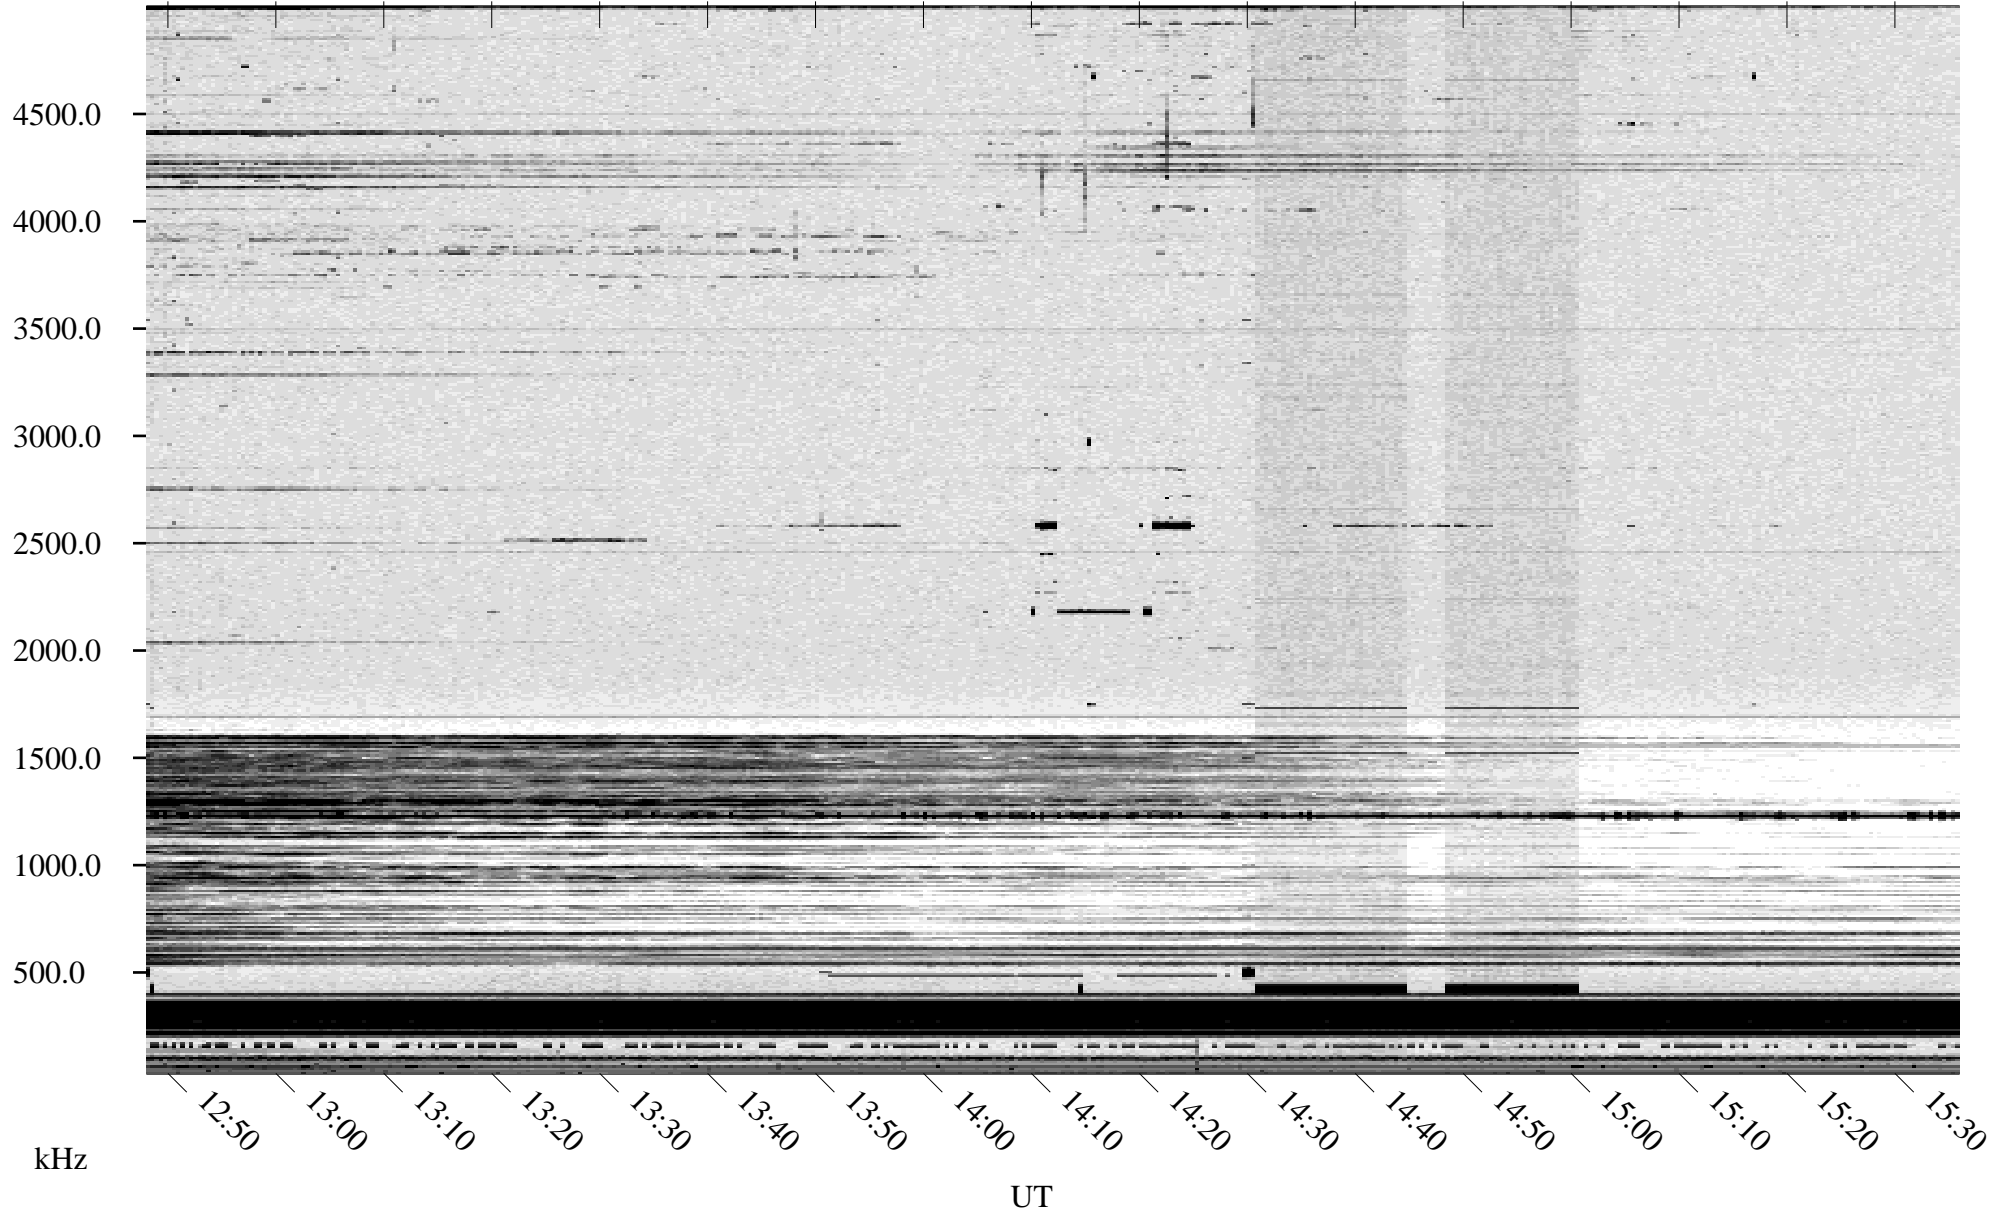

10/07/1996 Churchill, Manitoba

Linear Scale Black = 161 White = 15

ch96281l.r00m max_12

Page 1

10/07/1996 Churchill, Manitoba

Linear Scale Black = 161 White = 15

ch96281l.r00m max_12

Page 2

10/08/1996 Churchill, Manitoba

Linear Scale Black = 161 White = 15

ch962811.r00m max_12

Page 3

10/08/1996 Churchill, Manitoba

Linear Scale Black = 161 White = 15

ch962811.r00m max_12

Page 4

10/08/1996 Churchill, Manitoba

Linear Scale Black = 161 White = 15

ch962811.r00m max_12

10/08/1996 Churchill, Manitoba

Linear Scale Black = 161 White = 15

ch962811.r00m max_12

Page 6

10/08/1996 Churchill, Manitoba

Linear Scale Black = 161 White = 15

ch96281l.r00m max_12

Page 7

10/08/1996 Churchill, Manitoba

Linear Scale Black = 161 White = 15

ch962811.r00m max_12

Page 8

kHz