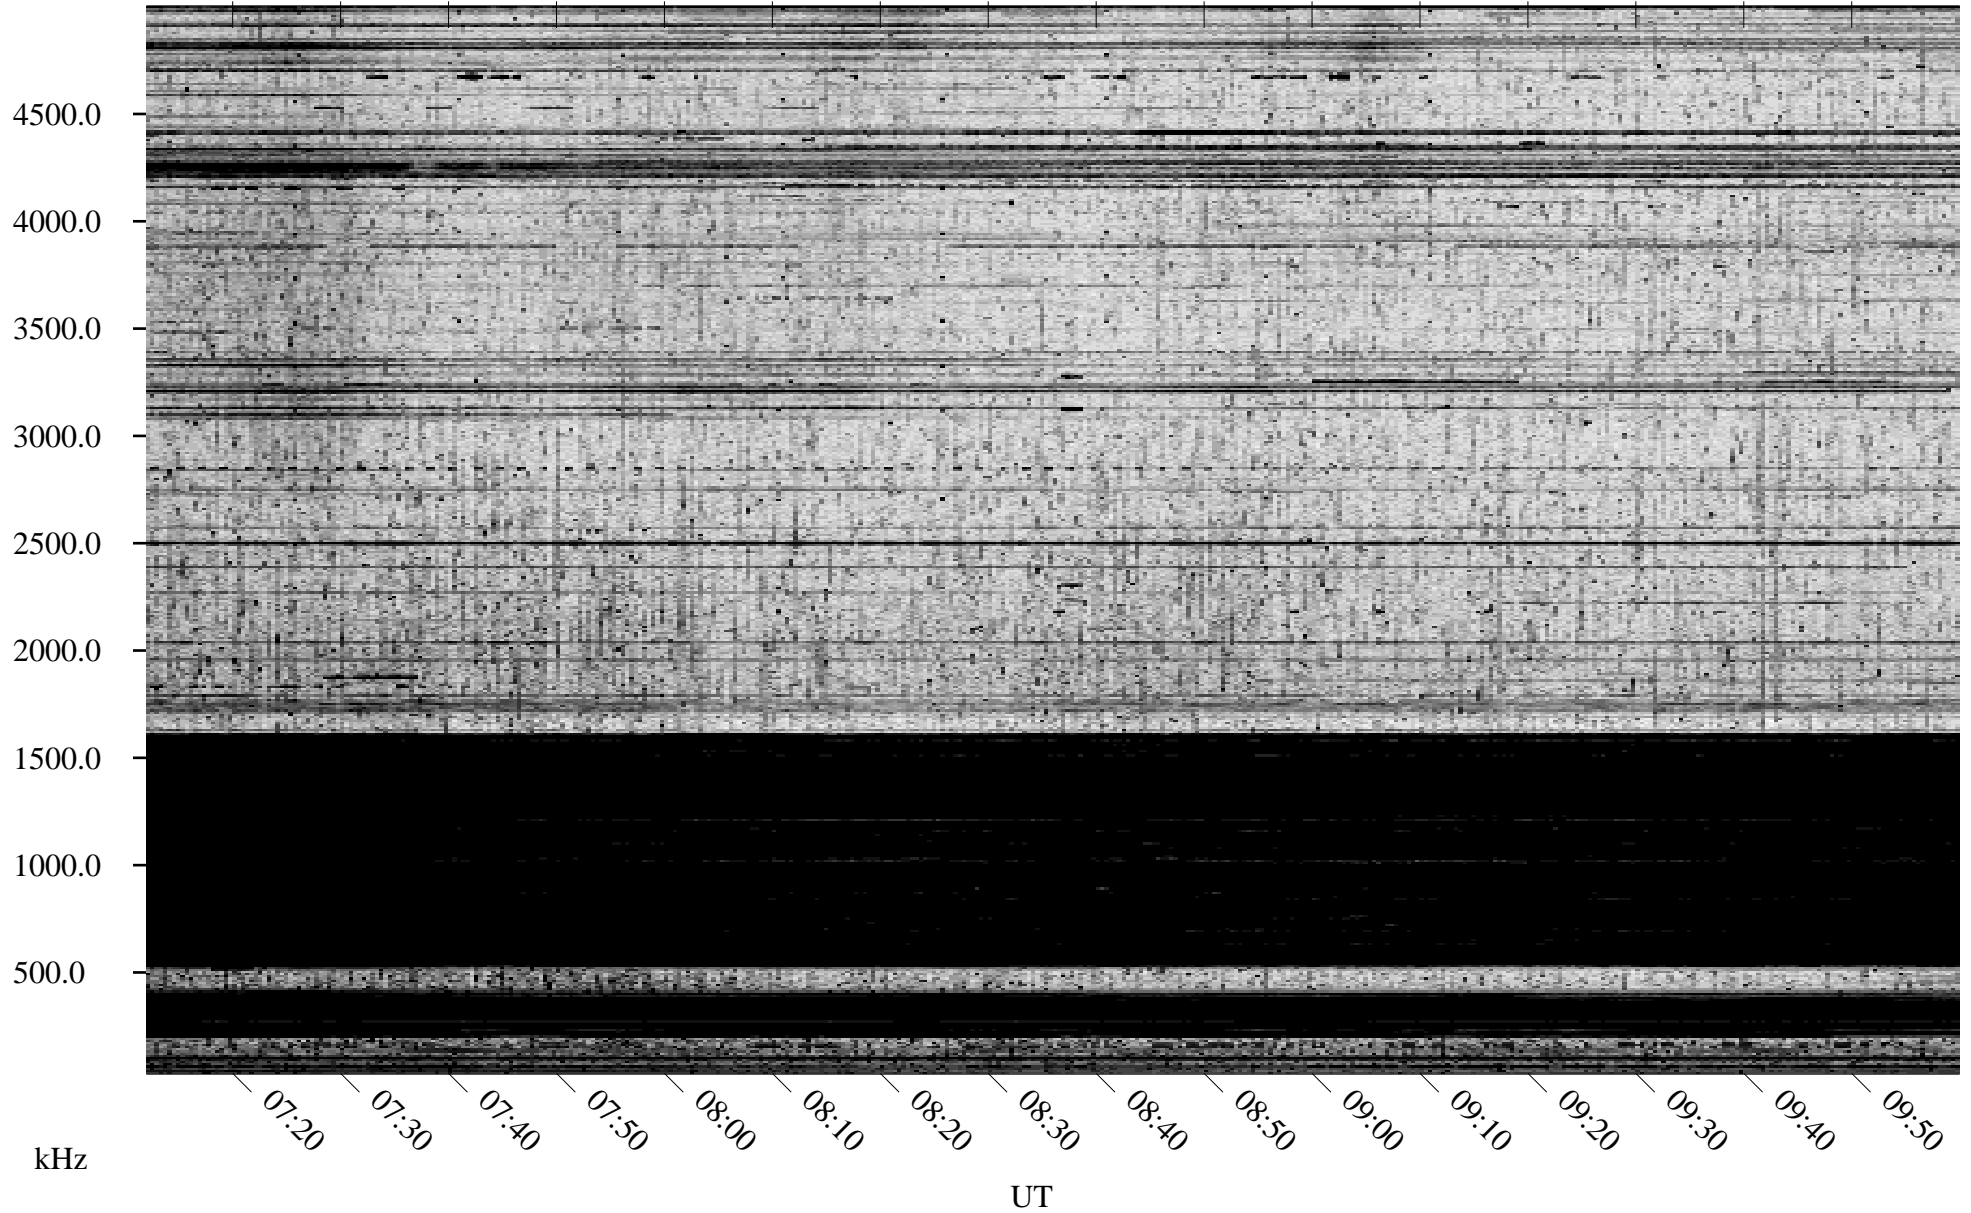

10/07/1996 Churchill, Manitoba

Linear Scale Black = 161 White = 15

ch96281l.r00m max_12

Page 1

10/07/1996 Churchill, Manitoba

Linear Scale Black = 161 White = 15

ch96281l.r00m max_12

Page 2

10/08/1996 Churchill, Manitoba

Linear Scale Black = 161 White = 15

ch962811.r00m max_12

Page 3

10/08/1996 Churchill, Manitoba

Linear Scale Black = 161 White = 15

ch962811.r00m max_12

Page 4

10/08/1996 Churchill, Manitoba

Linear Scale Black = 161 White = 15

ch962811.r00m max_12

10/08/1996 Churchill, Manitoba

Linear Scale Black = 161 White = 15

ch962811.r00m max_12

Page 6

10/08/1996 Churchill, Manitoba

Linear Scale Black = 161 White = 15

ch96281l.r00m max_12

Page 7

10/08/1996 Churchill, Manitoba

Linear Scale Black = 161 White = 15

ch962811.r00m max_12

Page 8

kHz