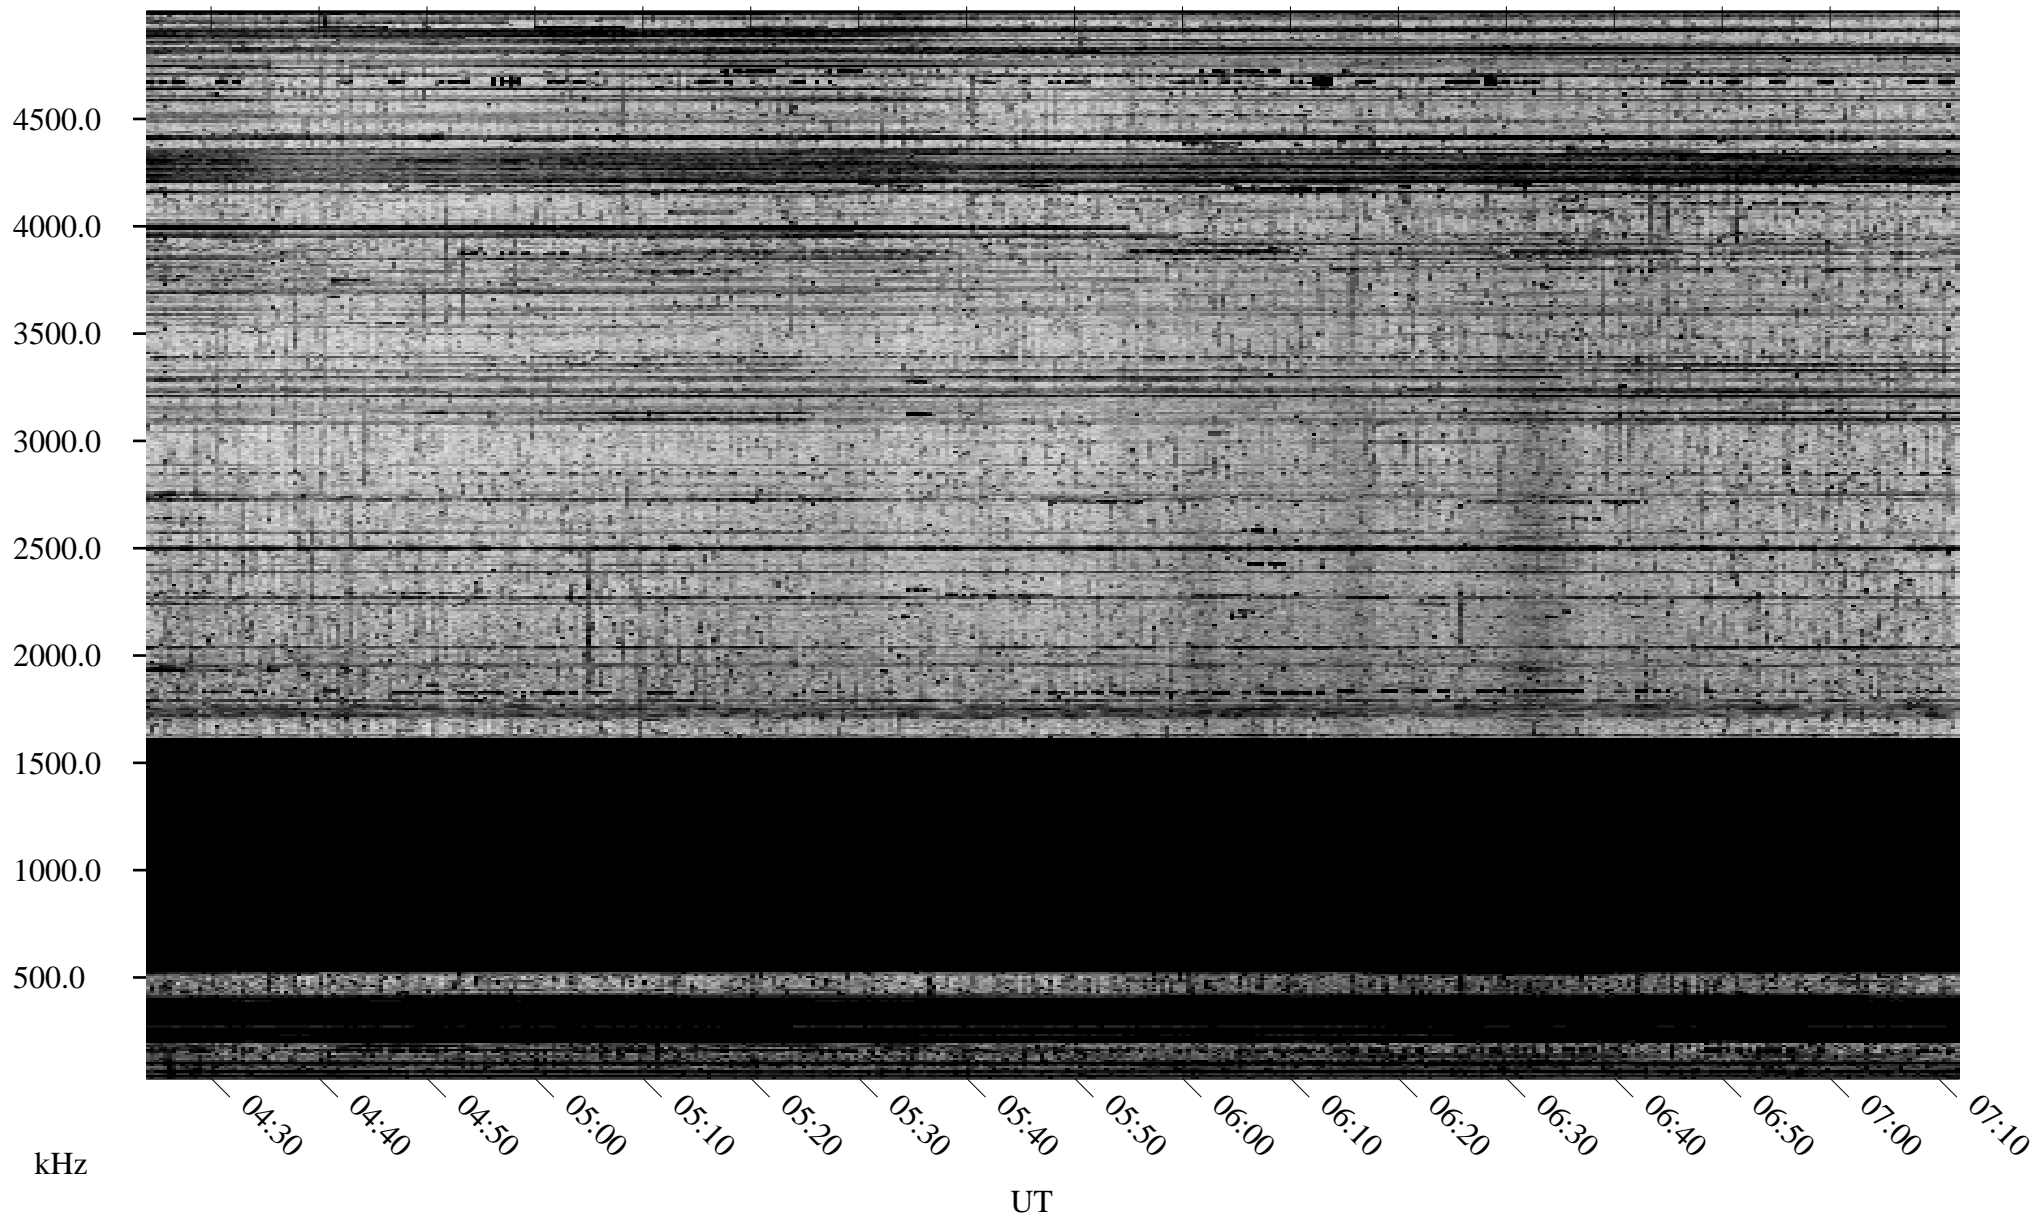

10/07/1996 Churchill, Manitoba

Linear Scale Black = 161 White = 15

ch96281l.r00m max_12

Page 1

10/07/1996 Churchill, Manitoba

Linear Scale Black = 161 White = 15

ch96281l.r00m max_12

Page 2

10/08/1996 Churchill, Manitoba

Linear Scale Black = 161 White = 15

ch962811.r00m max_12

Page 3

10/08/1996 Churchill, Manitoba

Linear Scale Black = 161 White = 15

ch962811.r00m max_12

Page 4

10/08/1996 Churchill, Manitoba

Linear Scale Black = 161 White = 15

ch962811.r00m max_12

10/08/1996 Churchill, Manitoba

Linear Scale Black = 161 White = 15

ch962811.r00m max_12

Page 6

10/08/1996 Churchill, Manitoba

Linear Scale Black = 161 White = 15

ch96281l.r00m max_12

Page 7

10/08/1996 Churchill, Manitoba

Linear Scale Black = 161 White = 15

ch962811.r00m max_12

Page 8

kHz