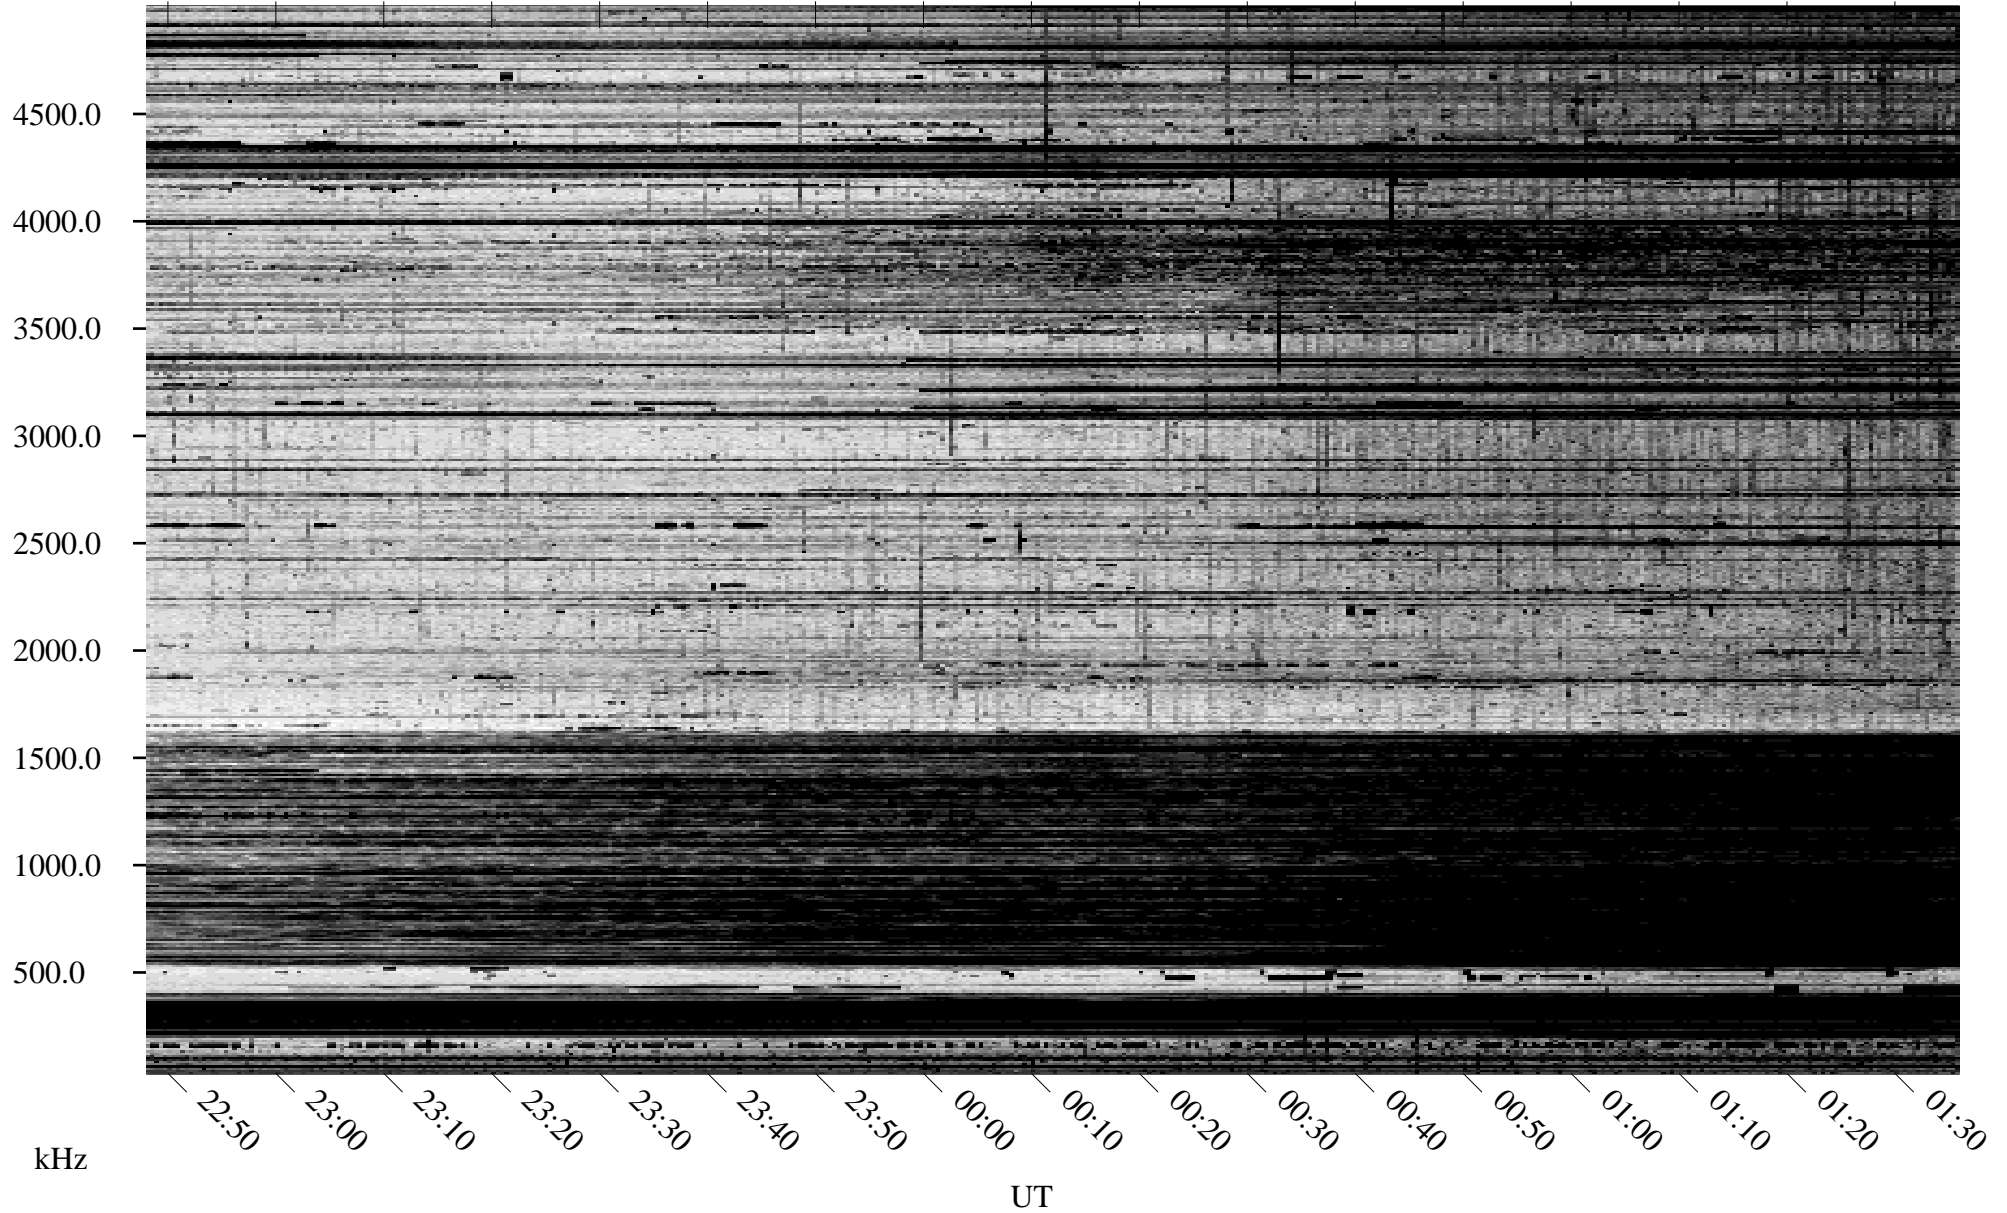

10/07/1996 Churchill, Manitoba

Linear Scale Black = 161 White = 15

ch96281l.r00m max_12

Page 1

10/07/1996 Churchill, Manitoba

Linear Scale Black = 161 White = 15

ch96281l.r00m max_12

Page 2

10/08/1996 Churchill, Manitoba

Linear Scale Black = 161 White = 15

ch962811.r00m max_12

Page 3

10/08/1996 Churchill, Manitoba

Linear Scale Black = 161 White = 15

ch962811.r00m max_12

Page 4

10/08/1996 Churchill, Manitoba

Linear Scale Black = 161 White = 15

ch962811.r00m max_12

10/08/1996 Churchill, Manitoba

Linear Scale Black = 161 White = 15

ch962811.r00m max_12

Page 6

10/08/1996 Churchill, Manitoba

Linear Scale Black = 161 White = 15

ch96281l.r00m max_12

Page 7

10/08/1996 Churchill, Manitoba

Linear Scale Black = 161 White = 15

ch962811.r00m max_12

Page 8

kHz