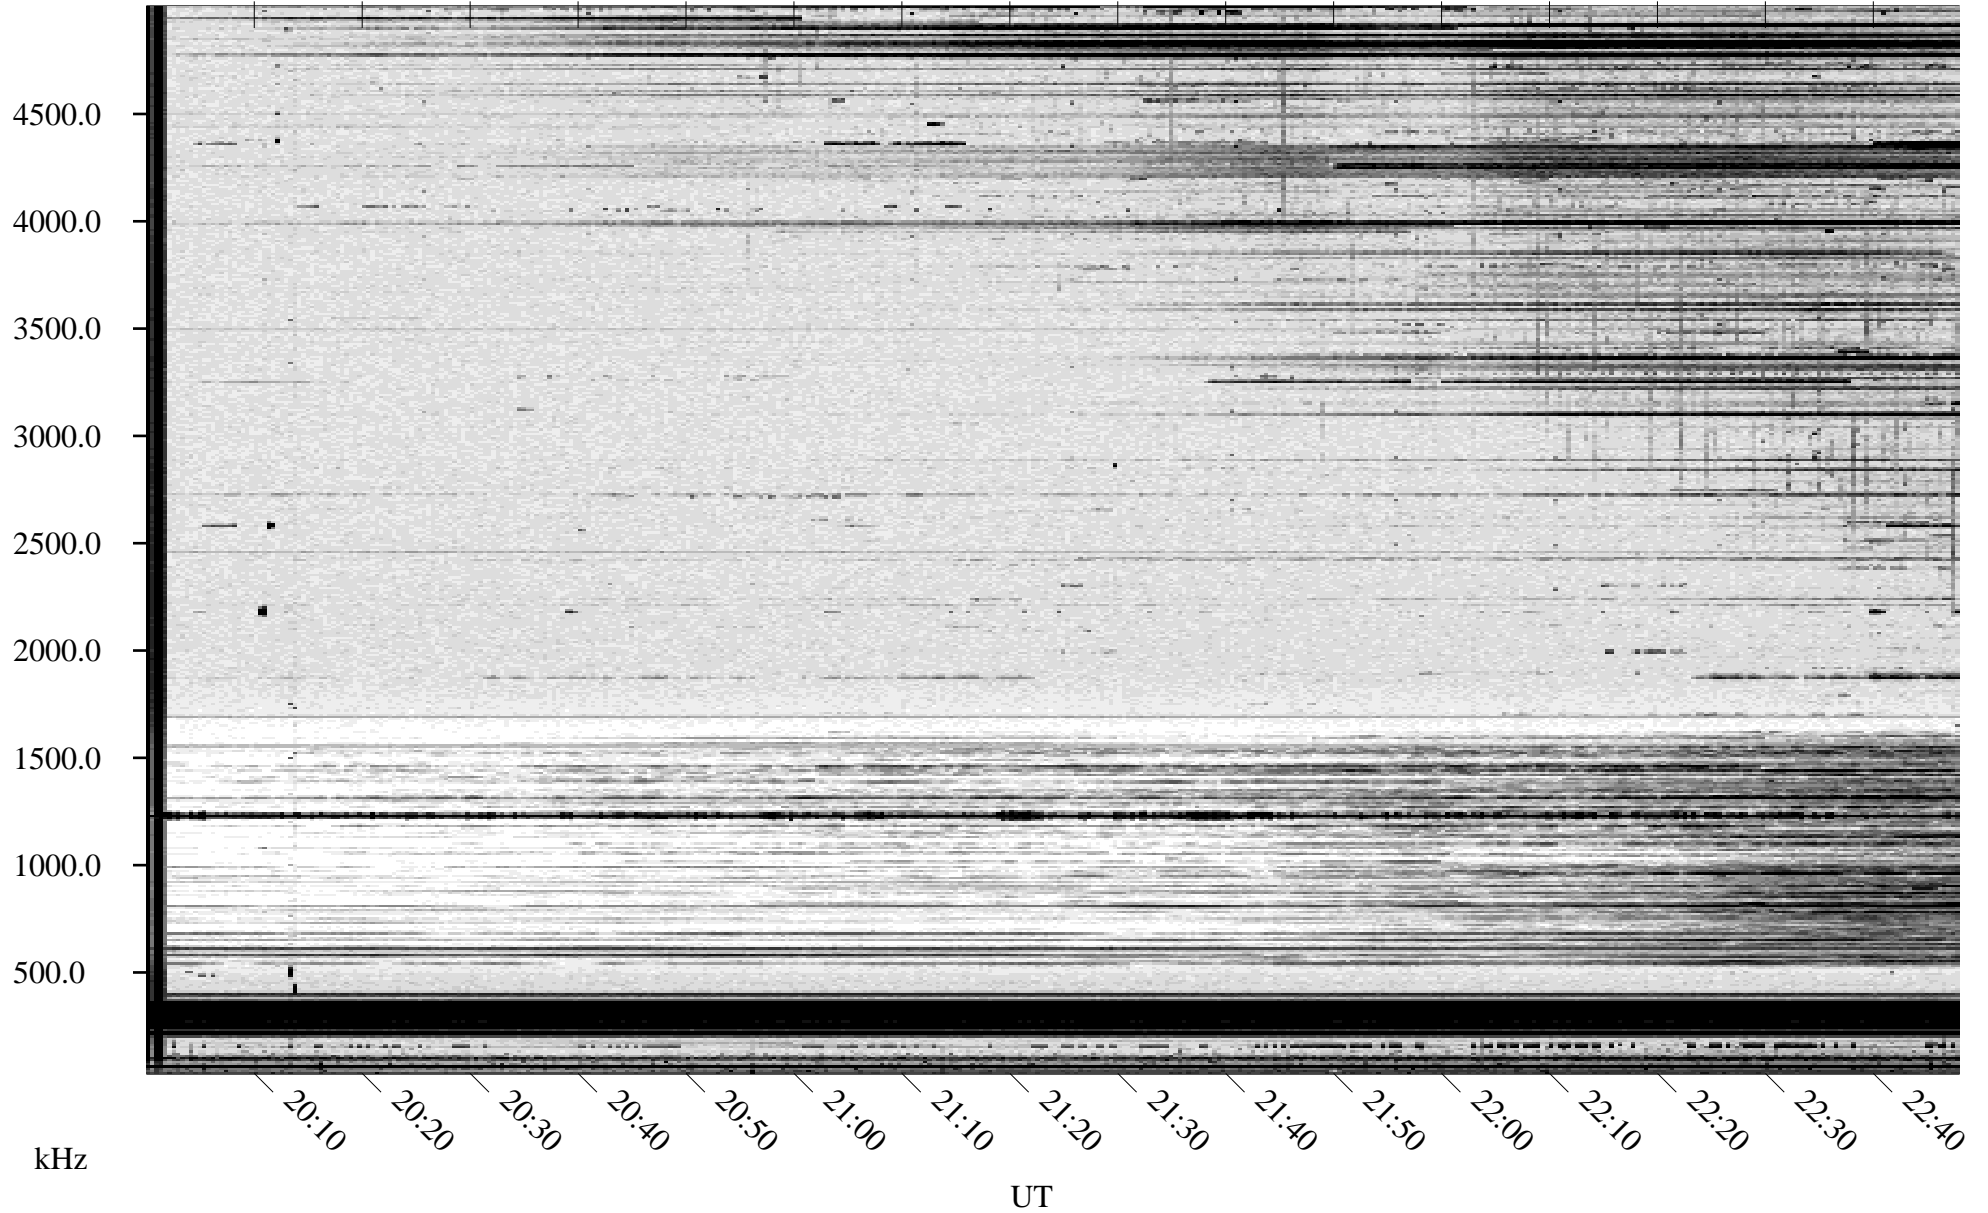

10/07/1996 Churchill, Manitoba

Linear Scale Black = 161 White = 15

ch96281l.r00m max_12

Page 1

10/07/1996 Churchill, Manitoba

Linear Scale Black = 161 White = 15

ch96281l.r00m max_12

Page 2

10/08/1996 Churchill, Manitoba

Linear Scale Black = 161 White = 15

ch962811.r00m max_12

Page 3

10/08/1996 Churchill, Manitoba

Linear Scale Black = 161 White = 15

ch962811.r00m max_12

Page 4

10/08/1996 Churchill, Manitoba

Linear Scale Black = 161 White = 15

ch962811.r00m max_12

10/08/1996 Churchill, Manitoba

Linear Scale Black = 161 White = 15

ch962811.r00m max_12

Page 6

10/08/1996 Churchill, Manitoba

Linear Scale Black = 161 White = 15

ch96281l.r00m max_12

Page 7

10/08/1996 Churchill, Manitoba

Linear Scale Black = 161 White = 15

ch962811.r00m max_12

Page 8

kHz