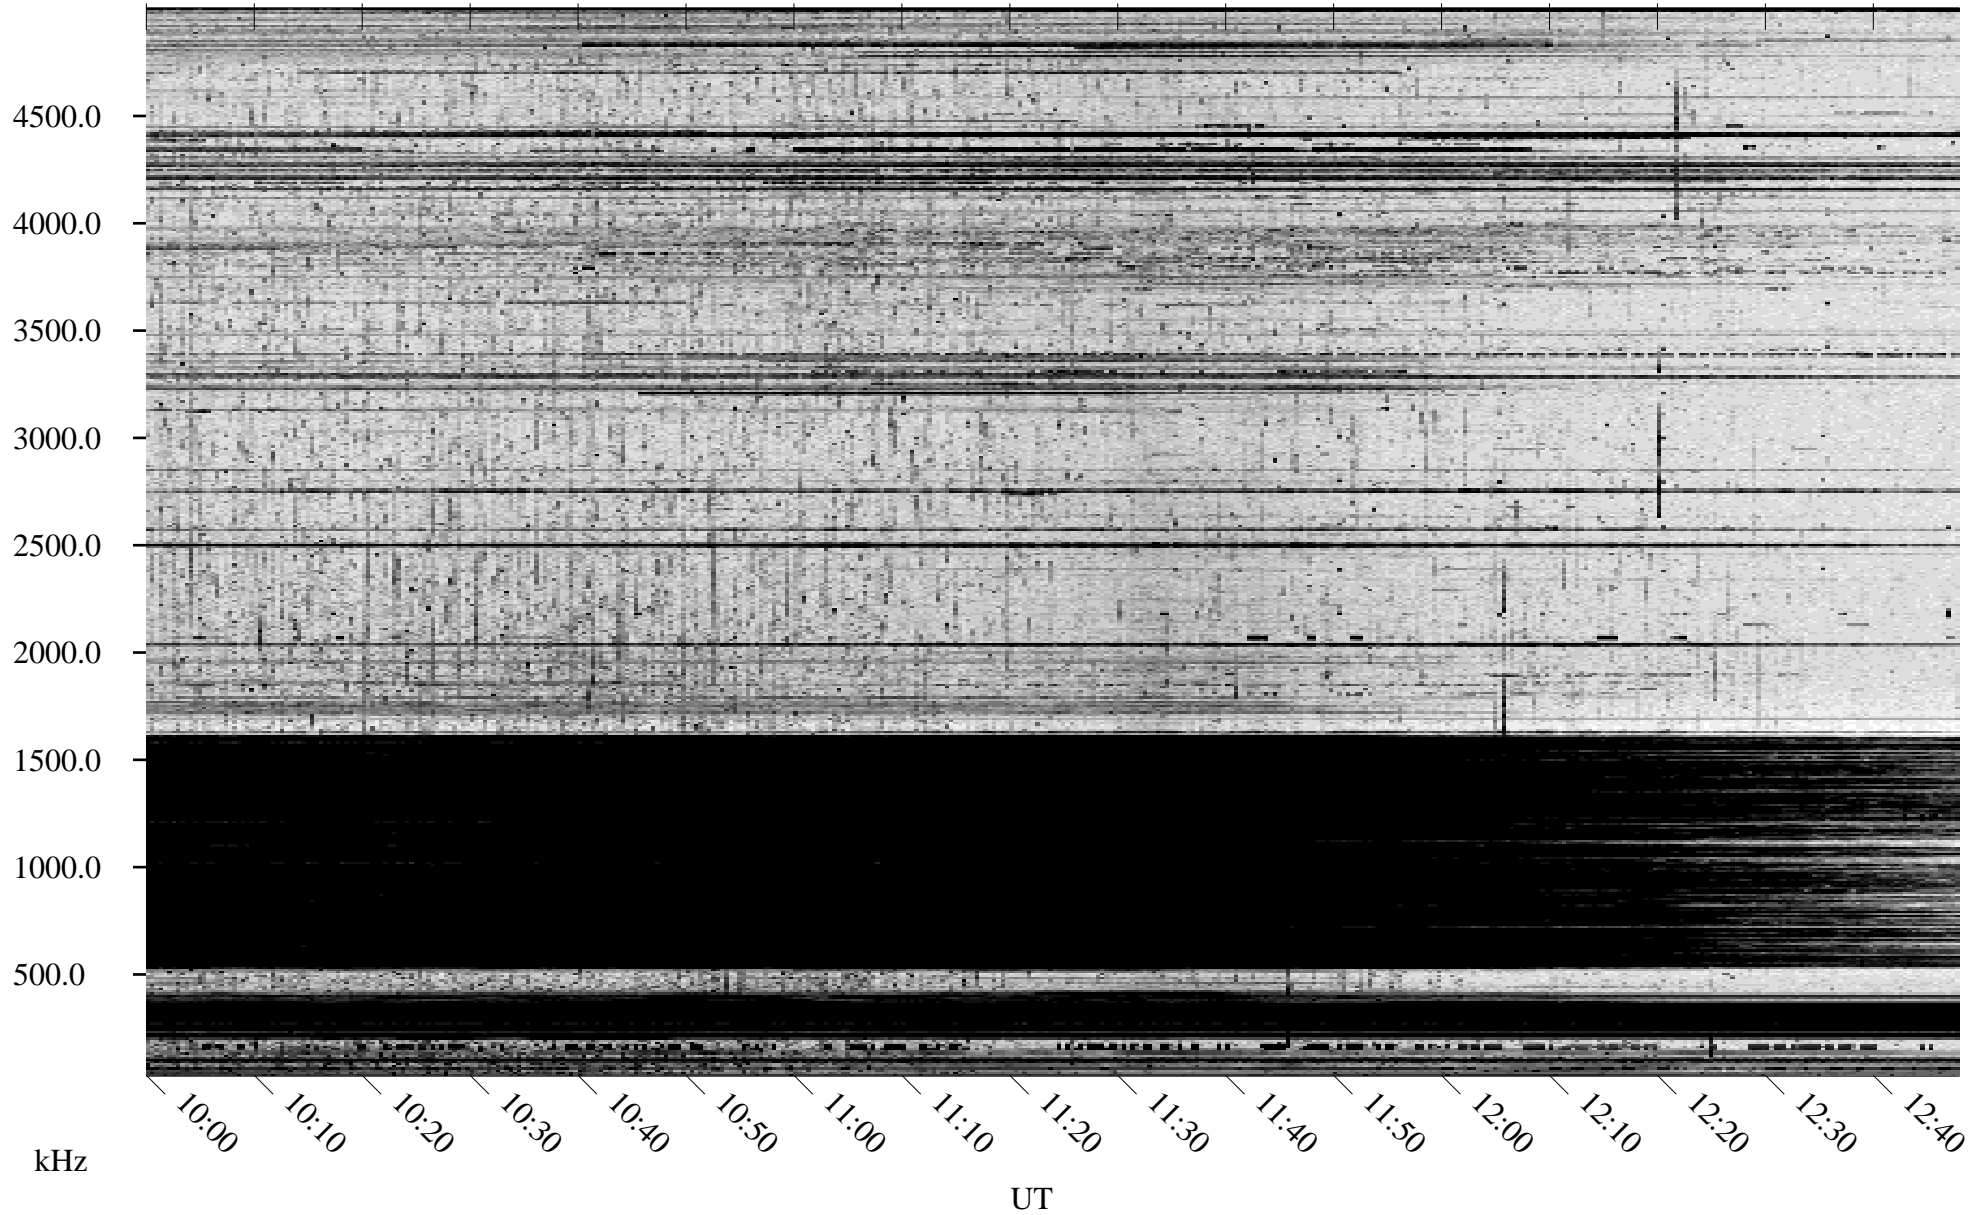

10/07/1996 Churchill, Manitoba

Linear Scale Black = 161 White = 15

ch96281l.r00m max_12

Page 1

10/07/1996 Churchill, Manitoba

Linear Scale Black = 161 White = 15

ch96281l.r00m max_12

Page 2

10/08/1996 Churchill, Manitoba

Linear Scale Black = 161 White = 15

ch962811.r00m max_12

Page 3

10/08/1996 Churchill, Manitoba

Linear Scale Black = 161 White = 15

ch962811.r00m max_12

Page 4

10/08/1996 Churchill, Manitoba

Linear Scale Black = 161 White = 15

ch962811.r00m max_12

10/08/1996 Churchill, Manitoba

Linear Scale Black = 161 White = 15

ch962811.r00m max_12

Page 6

10/08/1996 Churchill, Manitoba

Linear Scale Black = 161 White = 15

ch96281l.r00m max_12

Page 7

10/08/1996 Churchill, Manitoba

Linear Scale Black = 161 White = 15

ch962811.r00m max_12

Page 8

kHz