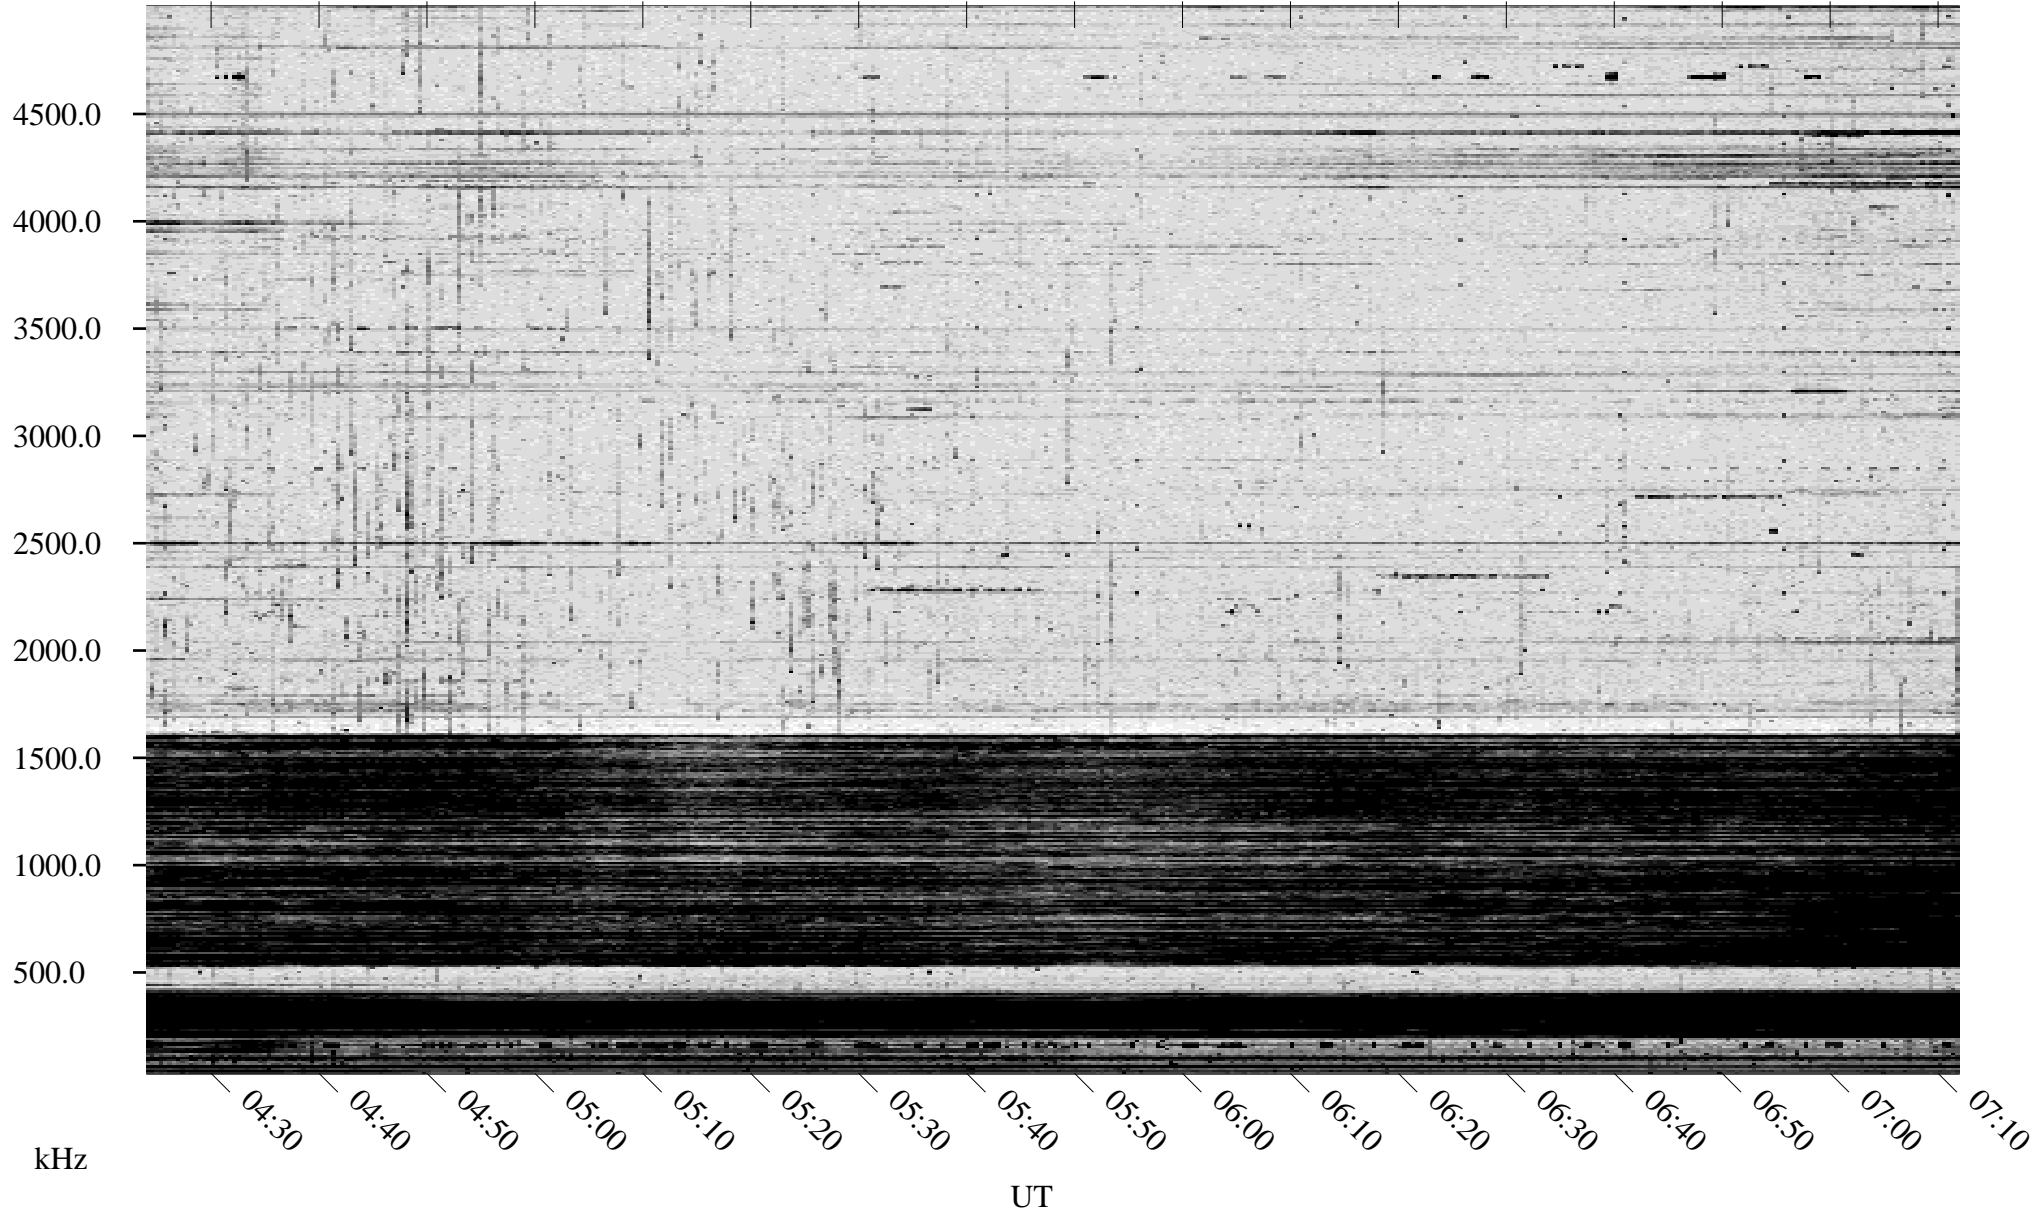

# 10/08/1996 Churchill, Manitoba

Linear Scale    Black = 161    White = 15

ch96282l.r00m max\_12

Page 2

# 10/09/1996 Churchill, Manitoba

Linear Scale    Black = 161    White = 15

ch96282l.r00m max\_12

Page 3

# 10/09/1996 Churchill, Manitoba

Linear Scale    Black = 161    White = 15

ch96282l.r00m max\_12

Page 4

# 10/09/1996 Churchill, Manitoba

Linear Scale    Black = 161    White = 15

ch96282l.r00m max\_12

Page 5