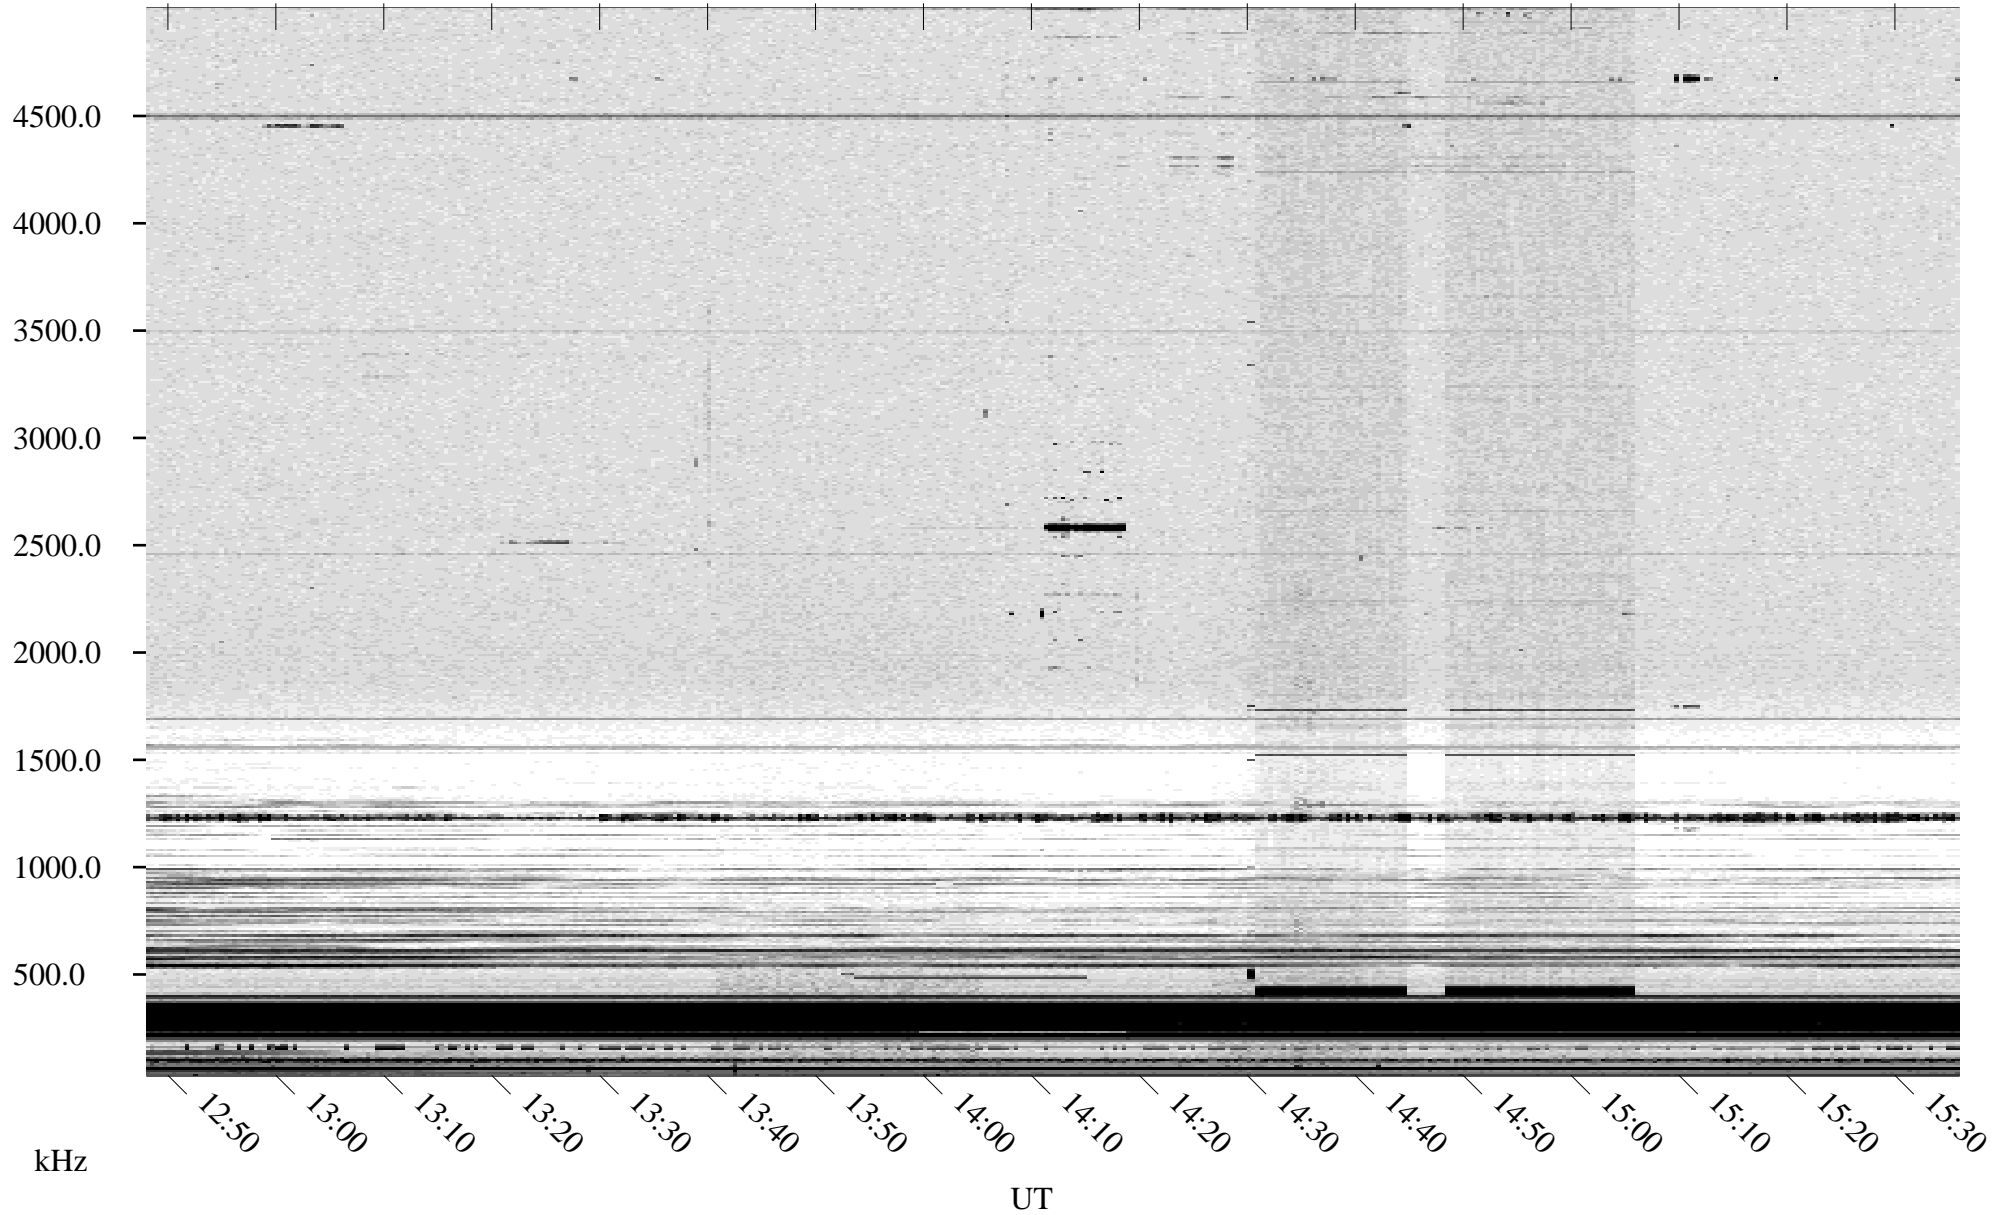

# 10/09/1996 Churchill, Manitoba

Linear Scale    Black = 161    White = 15

ch96282l.r00m max\_12

Page 5

# 10/09/1996 Churchill, Manitoba

Linear Scale    Black = 161    White = 15

ch96282l.r00m max\_12

Page 6

# 10/09/1996 Churchill, Manitoba

Linear Scale    Black = 161    White = 15

ch96282l.r00m max\_12

Page 7

# 10/09/1996 Churchill, Manitoba

Linear Scale    Black = 161    White = 15

ch96282l.r00m max\_12

Page 8