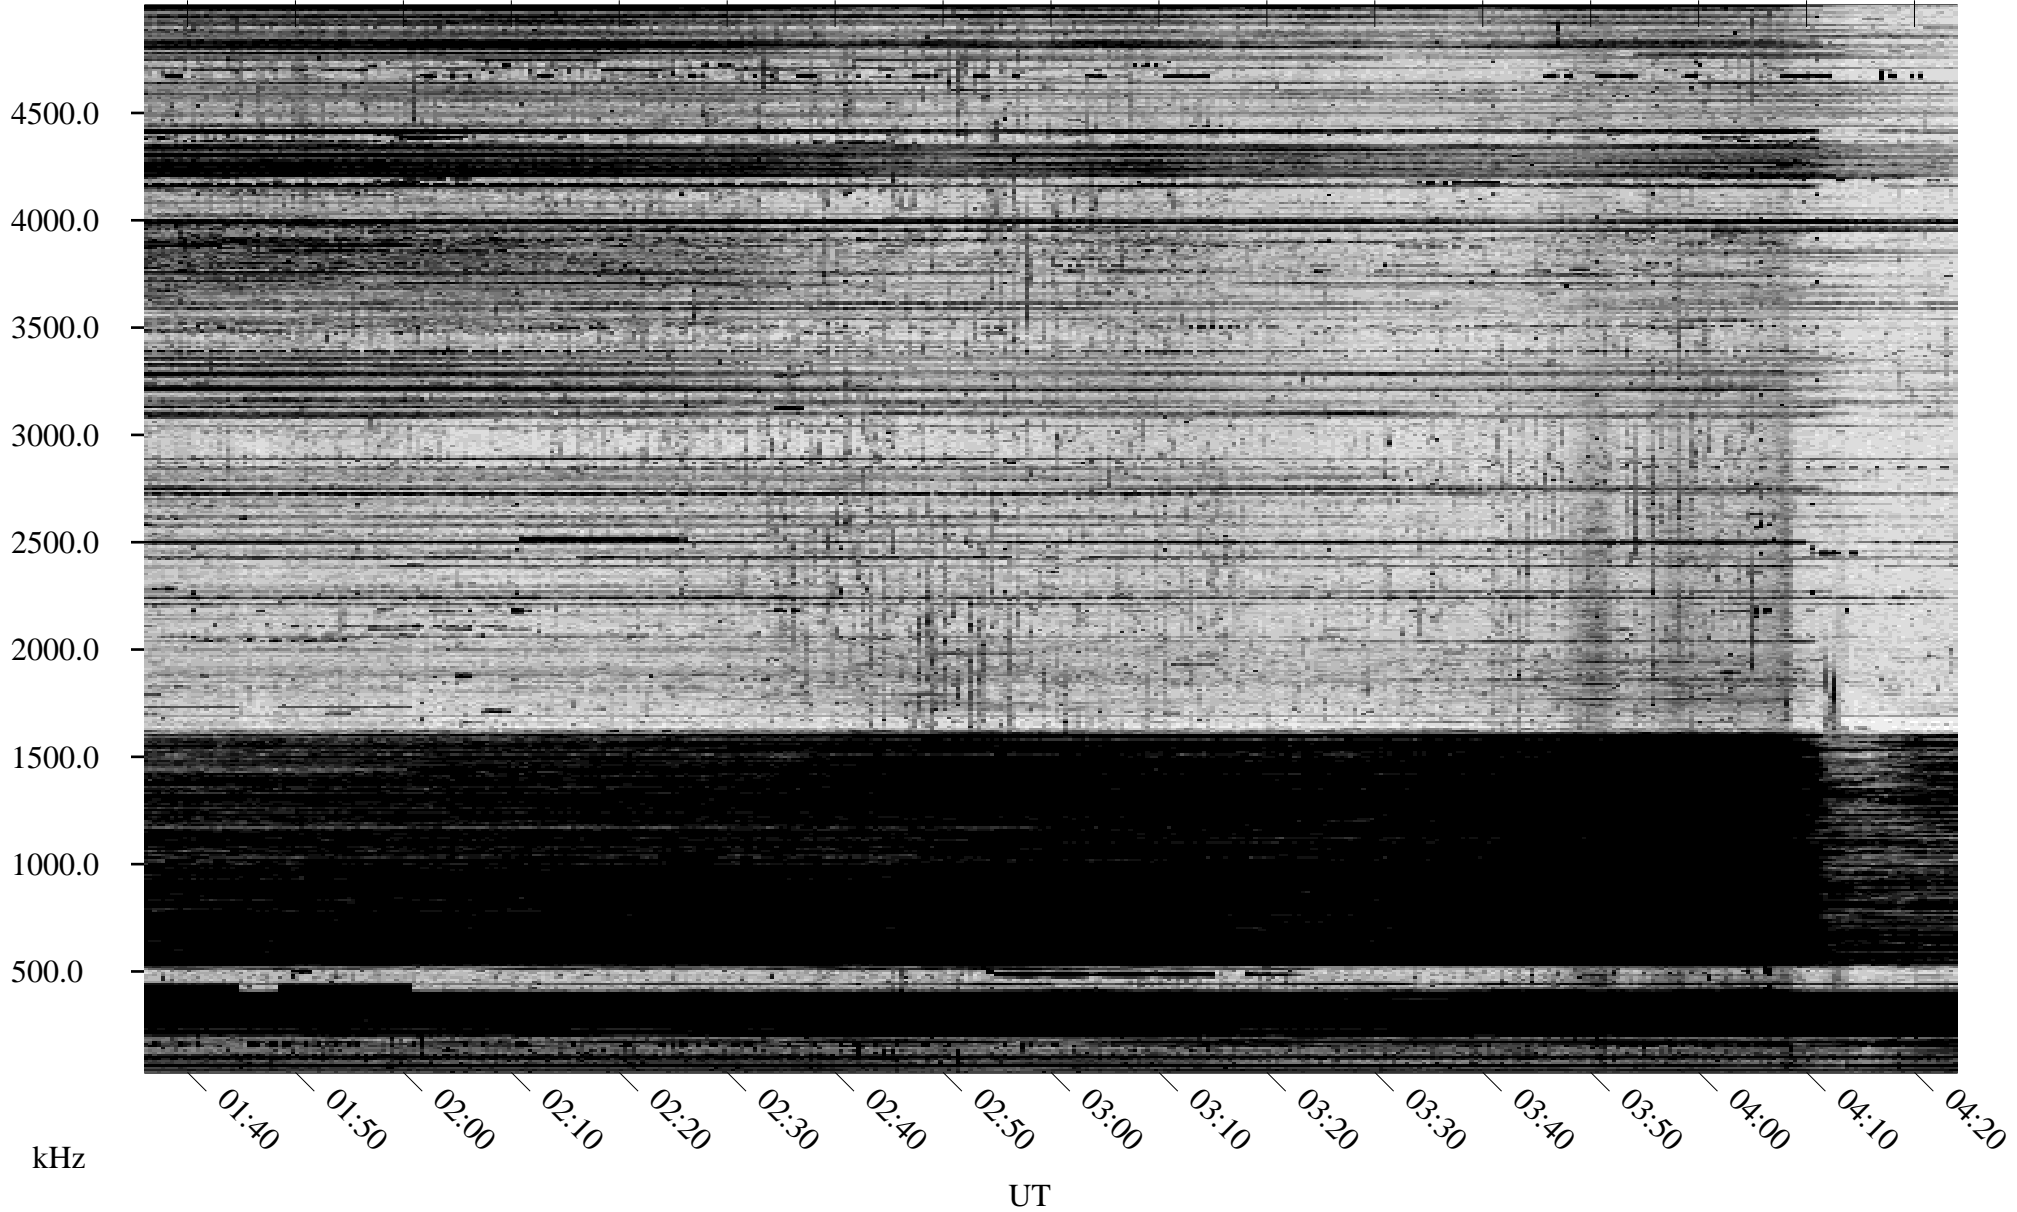

# 10/08/1996 Churchill, Manitoba

Linear Scale Black = 161 White = 15

ch96282l.r00m max\_12

Page 1

# 10/08/1996 Churchill, Manitoba

Linear Scale    Black = 161    White = 15

ch96282l.r00m max\_12

Page 2

# 10/09/1996 Churchill, Manitoba

Linear Scale    Black = 161    White = 15

ch96282l.r00m max\_12

Page 3

# 10/09/1996 Churchill, Manitoba

Linear Scale    Black = 161    White = 15

ch96282l.r00m max\_12

Page 4