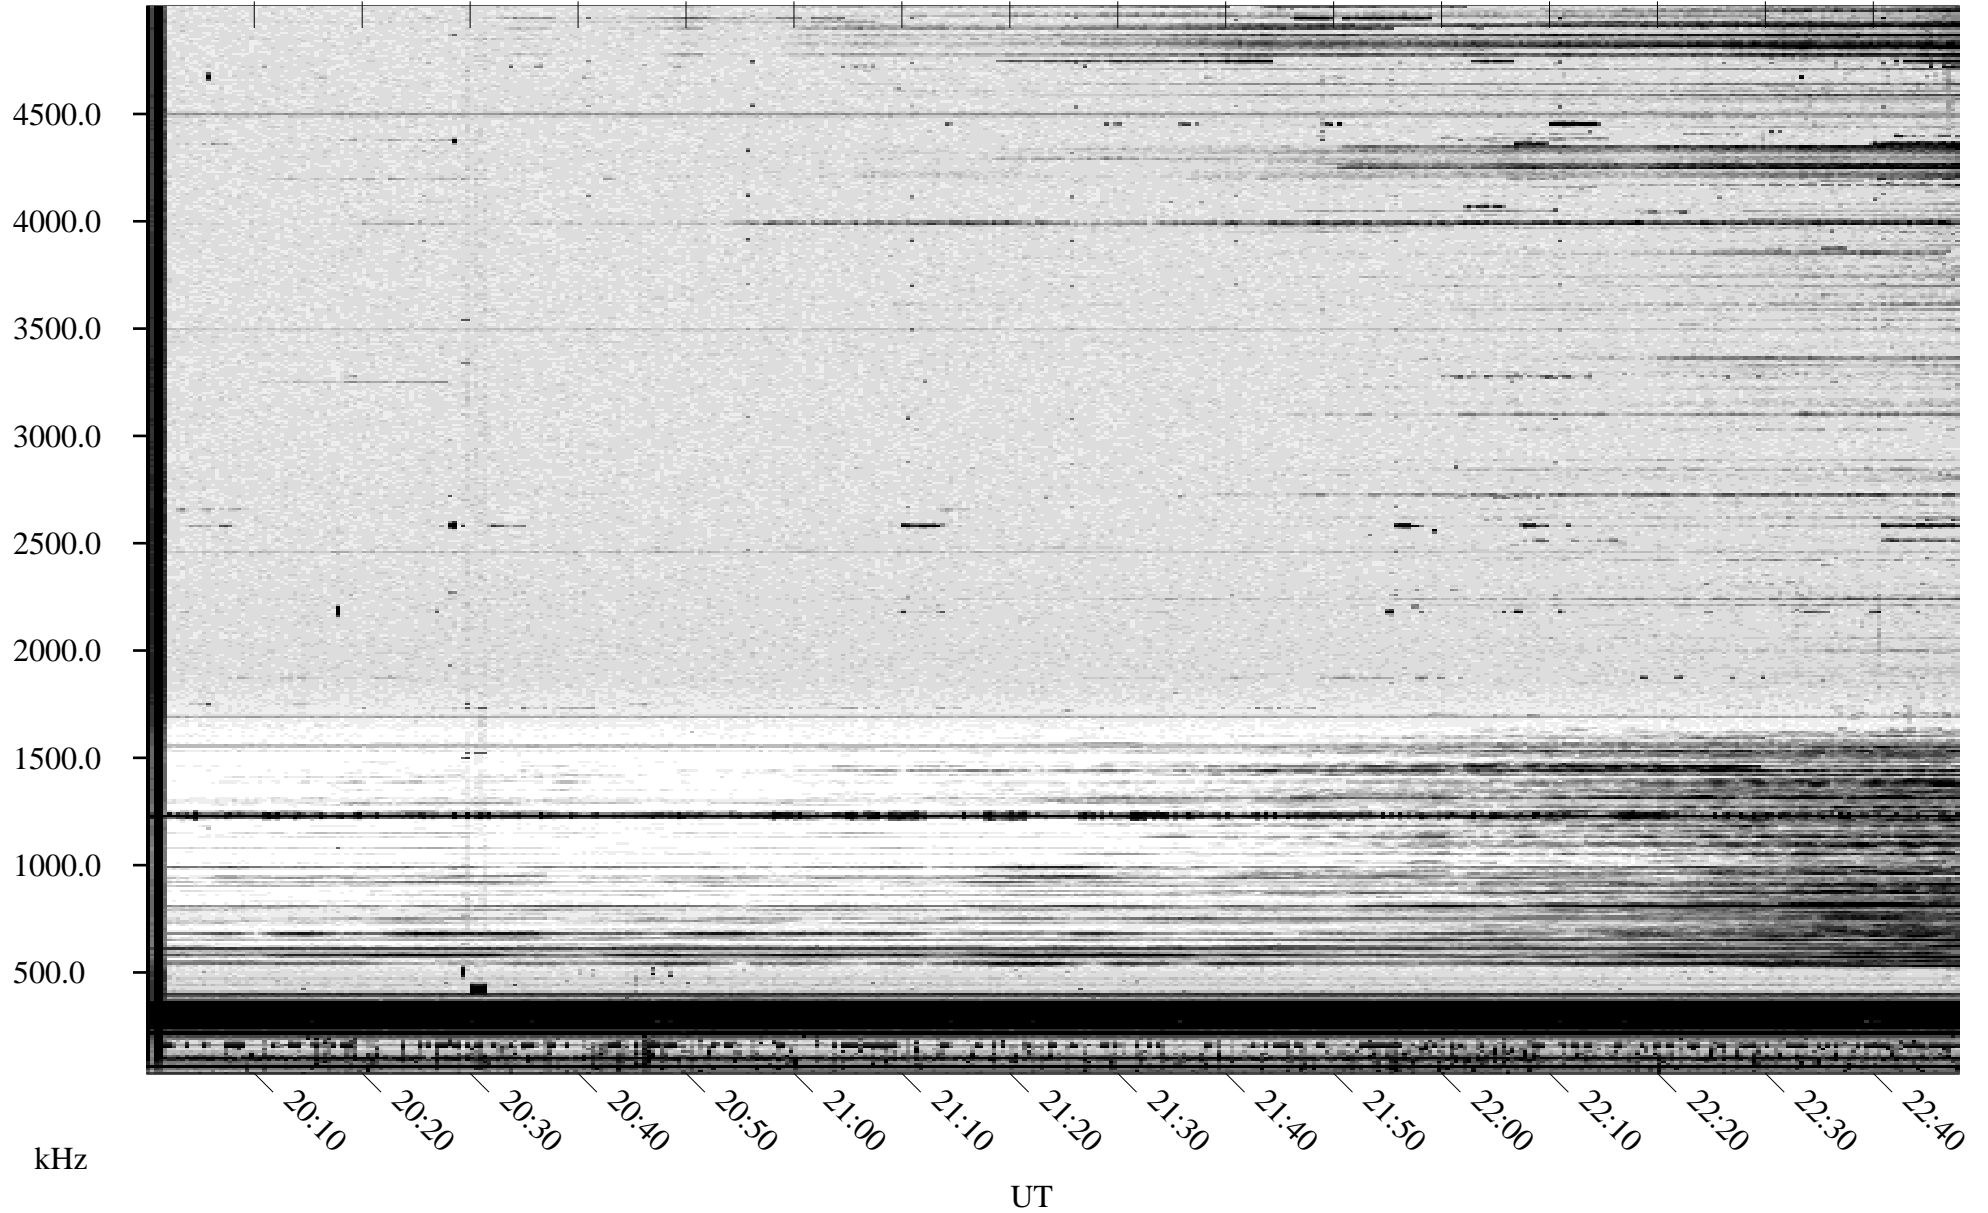

# 10/08/1996 Churchill, Manitoba

Linear Scale Black = 161 White = 15

ch96282l.r00m max\_12

Page 1

# 10/08/1996 Churchill, Manitoba

Linear Scale    Black = 161    White = 15

ch96282l.r00m max\_12

Page 2

# 10/09/1996 Churchill, Manitoba

Linear Scale    Black = 161    White = 15

ch96282l.r00m max\_12

Page 3

# 10/09/1996 Churchill, Manitoba

Linear Scale    Black = 161    White = 15

ch96282l.r00m max\_12

Page 4