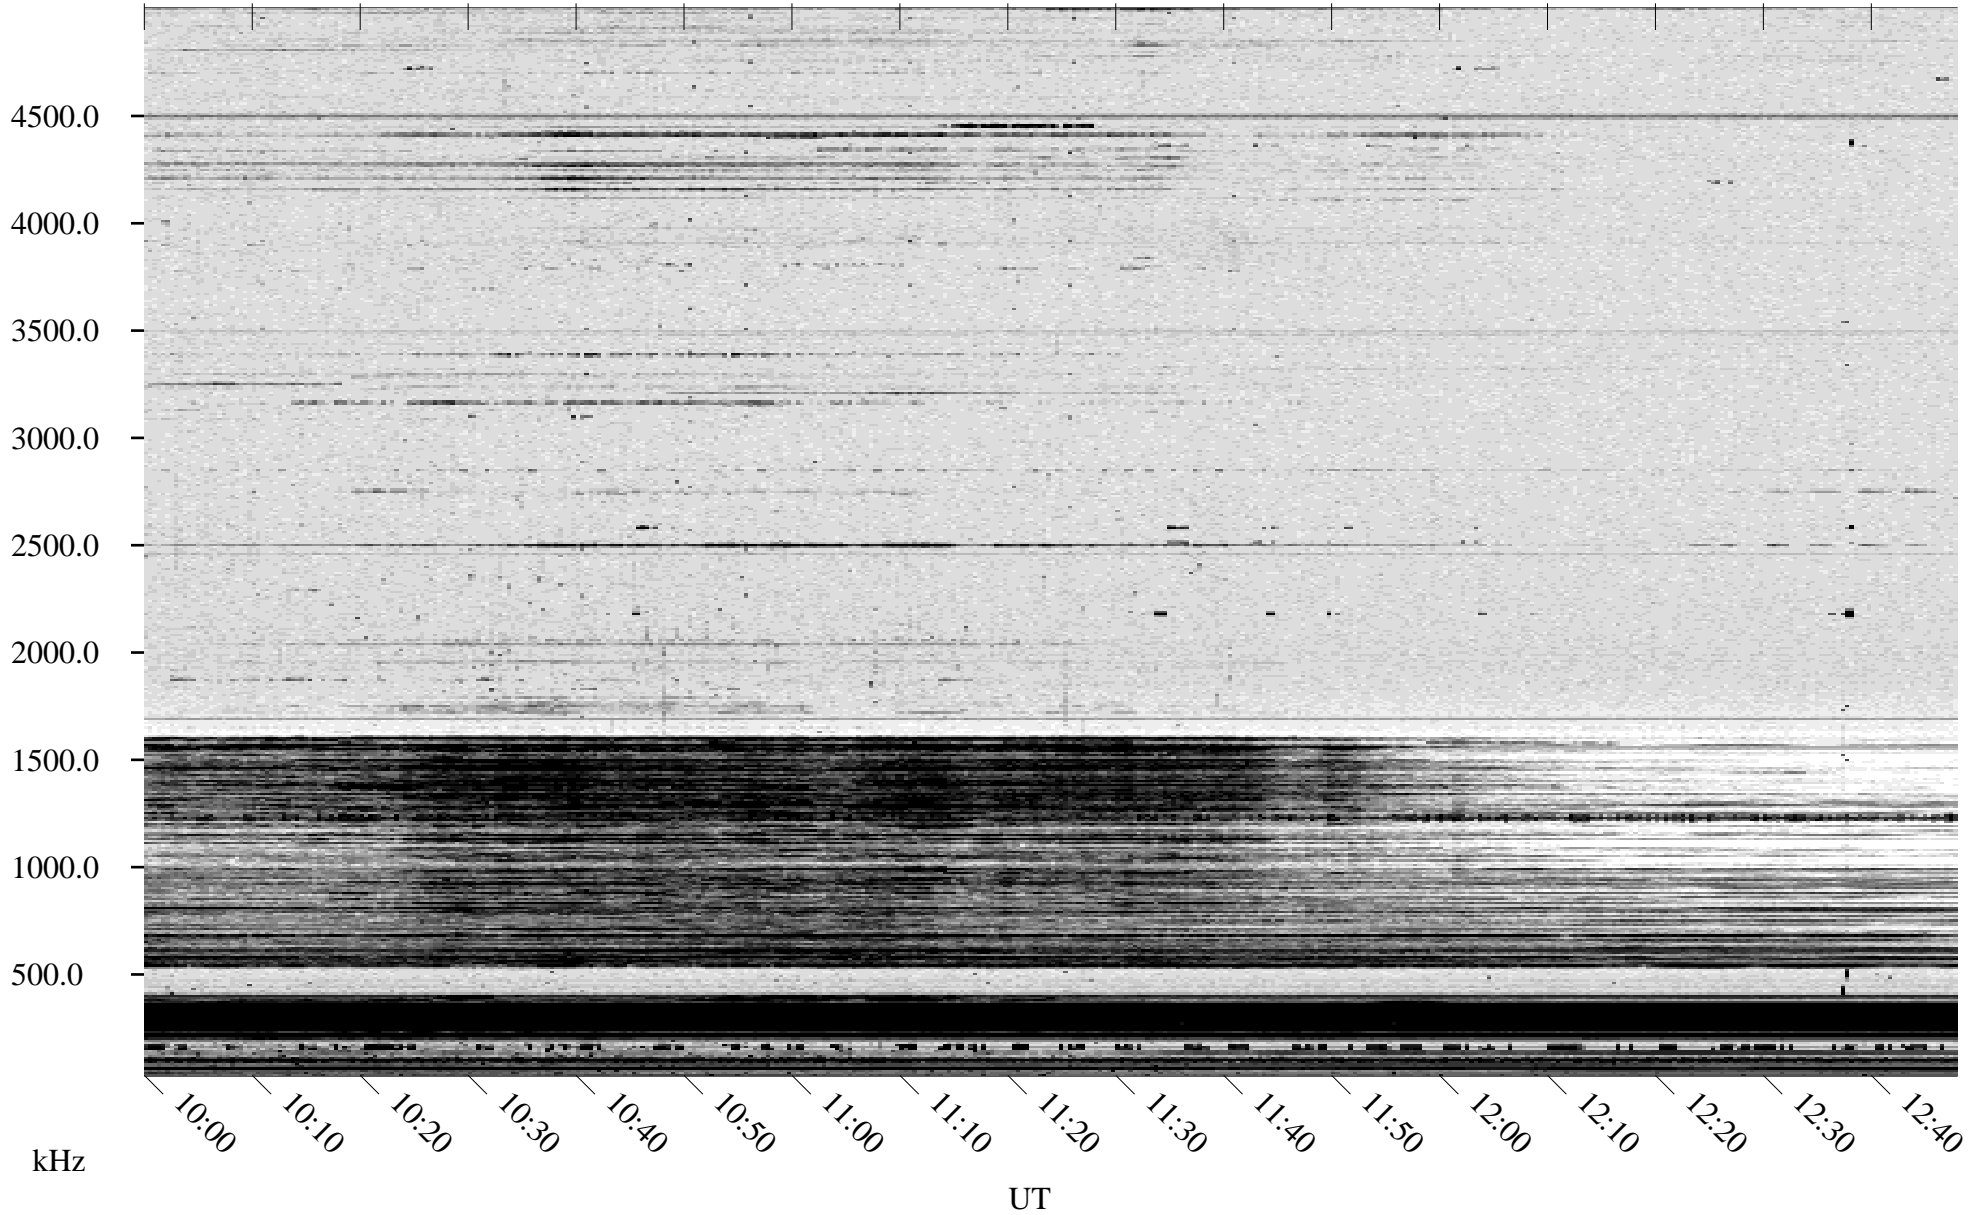

# 10/09/1996 Churchill, Manitoba

Linear Scale    Black = 161    White = 15

ch96282l.r00m max\_12

Page 4

# 10/09/1996 Churchill, Manitoba

Linear Scale    Black = 161    White = 15

ch96282l.r00m max\_12

Page 5

# 10/09/1996 Churchill, Manitoba

Linear Scale    Black = 161    White = 15

ch96282l.r00m max\_12

Page 6

# 10/09/1996 Churchill, Manitoba

Linear Scale    Black = 161    White = 15

ch96282l.r00m max\_12

Page 7