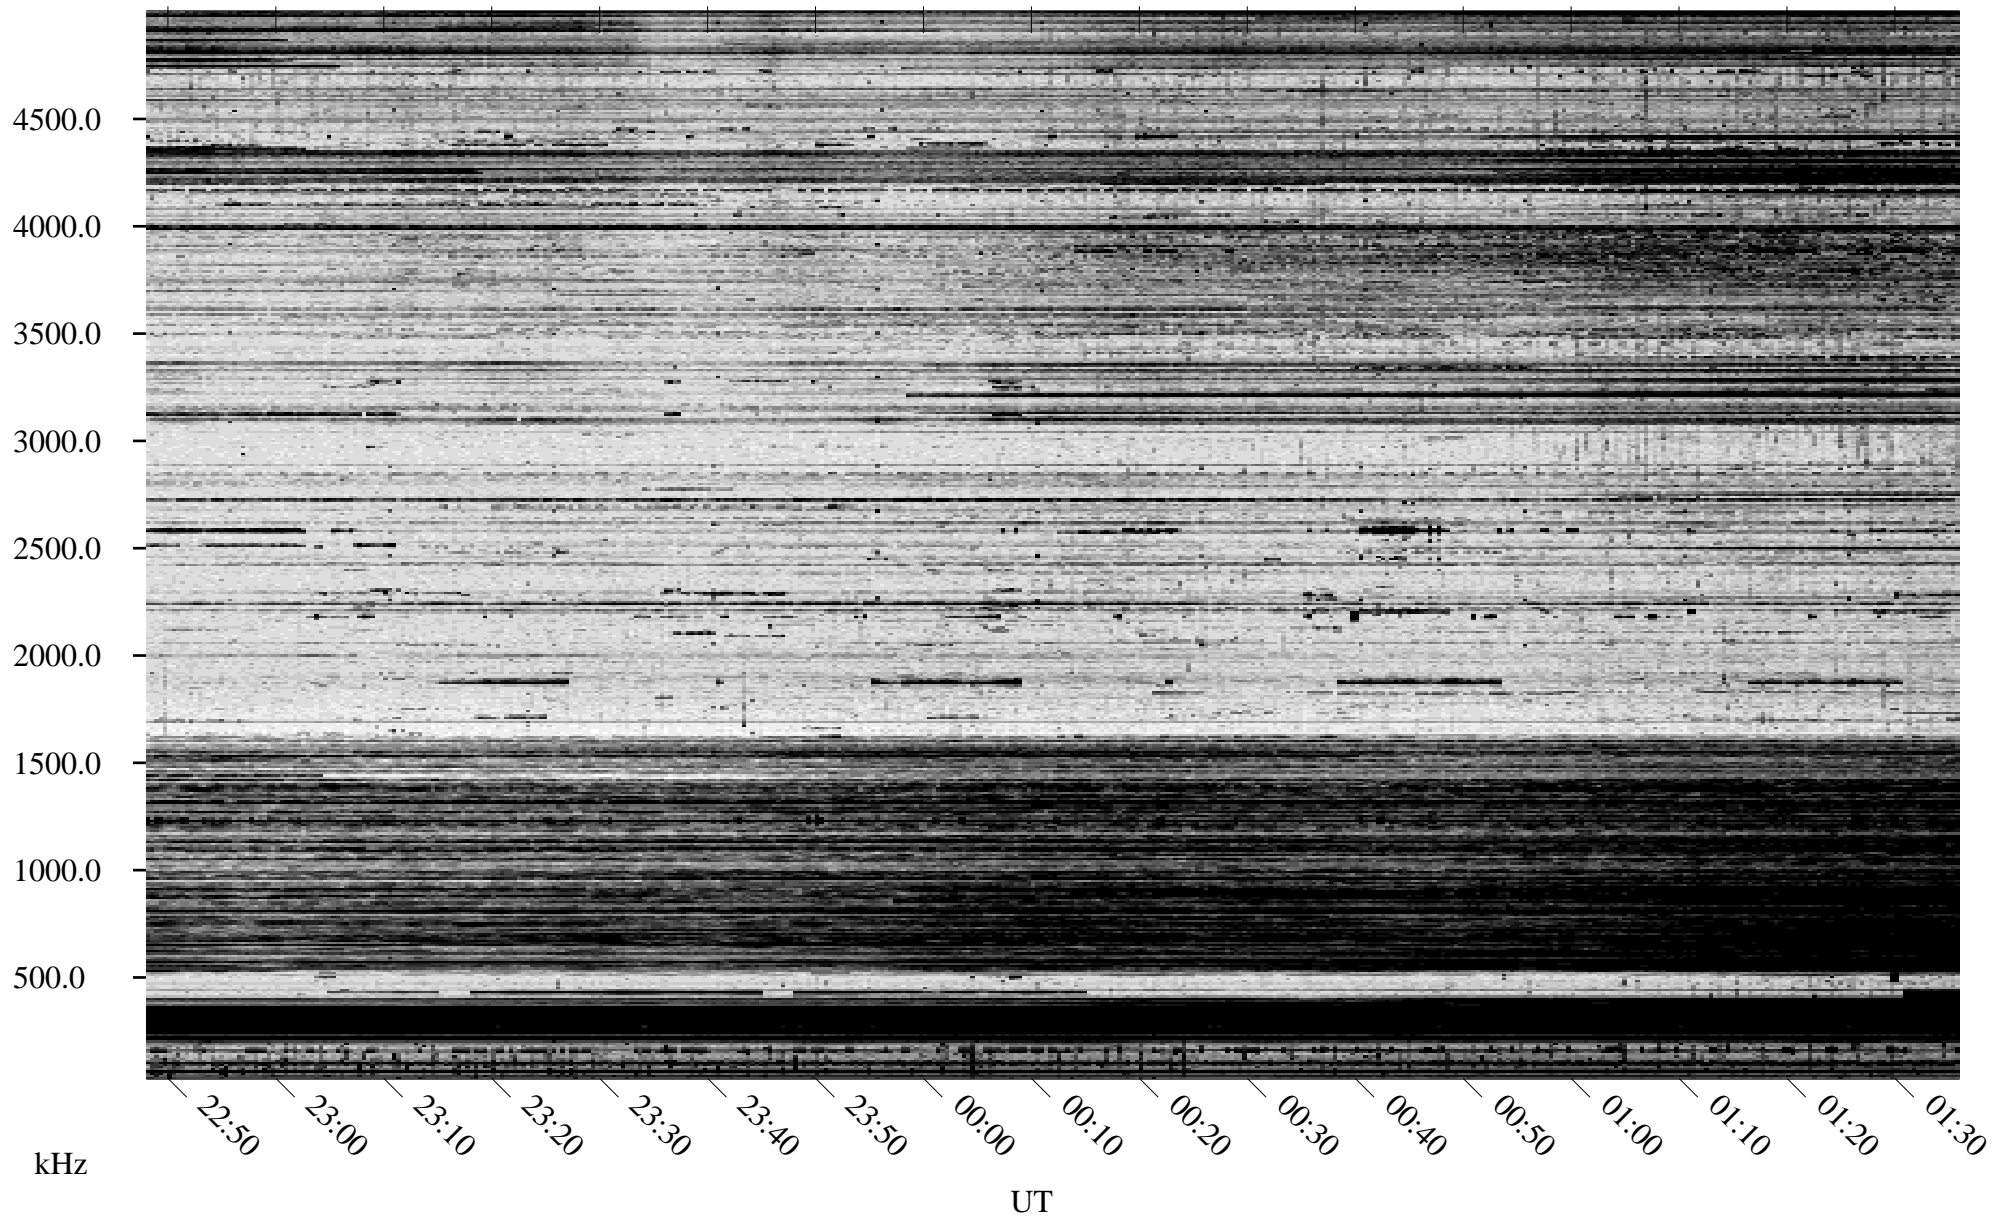

# 10/08/1996 Churchill, Manitoba

Linear Scale Black = 161 White = 15

ch96282l.r00m max\_12

Page 1

# 10/08/1996 Churchill, Manitoba

Linear Scale    Black = 161    White = 15

ch96282l.r00m max\_12

Page 2

# 10/09/1996 Churchill, Manitoba

Linear Scale    Black = 161    White = 15

ch96282l.r00m max\_12

Page 3

# 10/09/1996 Churchill, Manitoba

Linear Scale    Black = 161    White = 15

ch96282l.r00m max\_12

Page 4