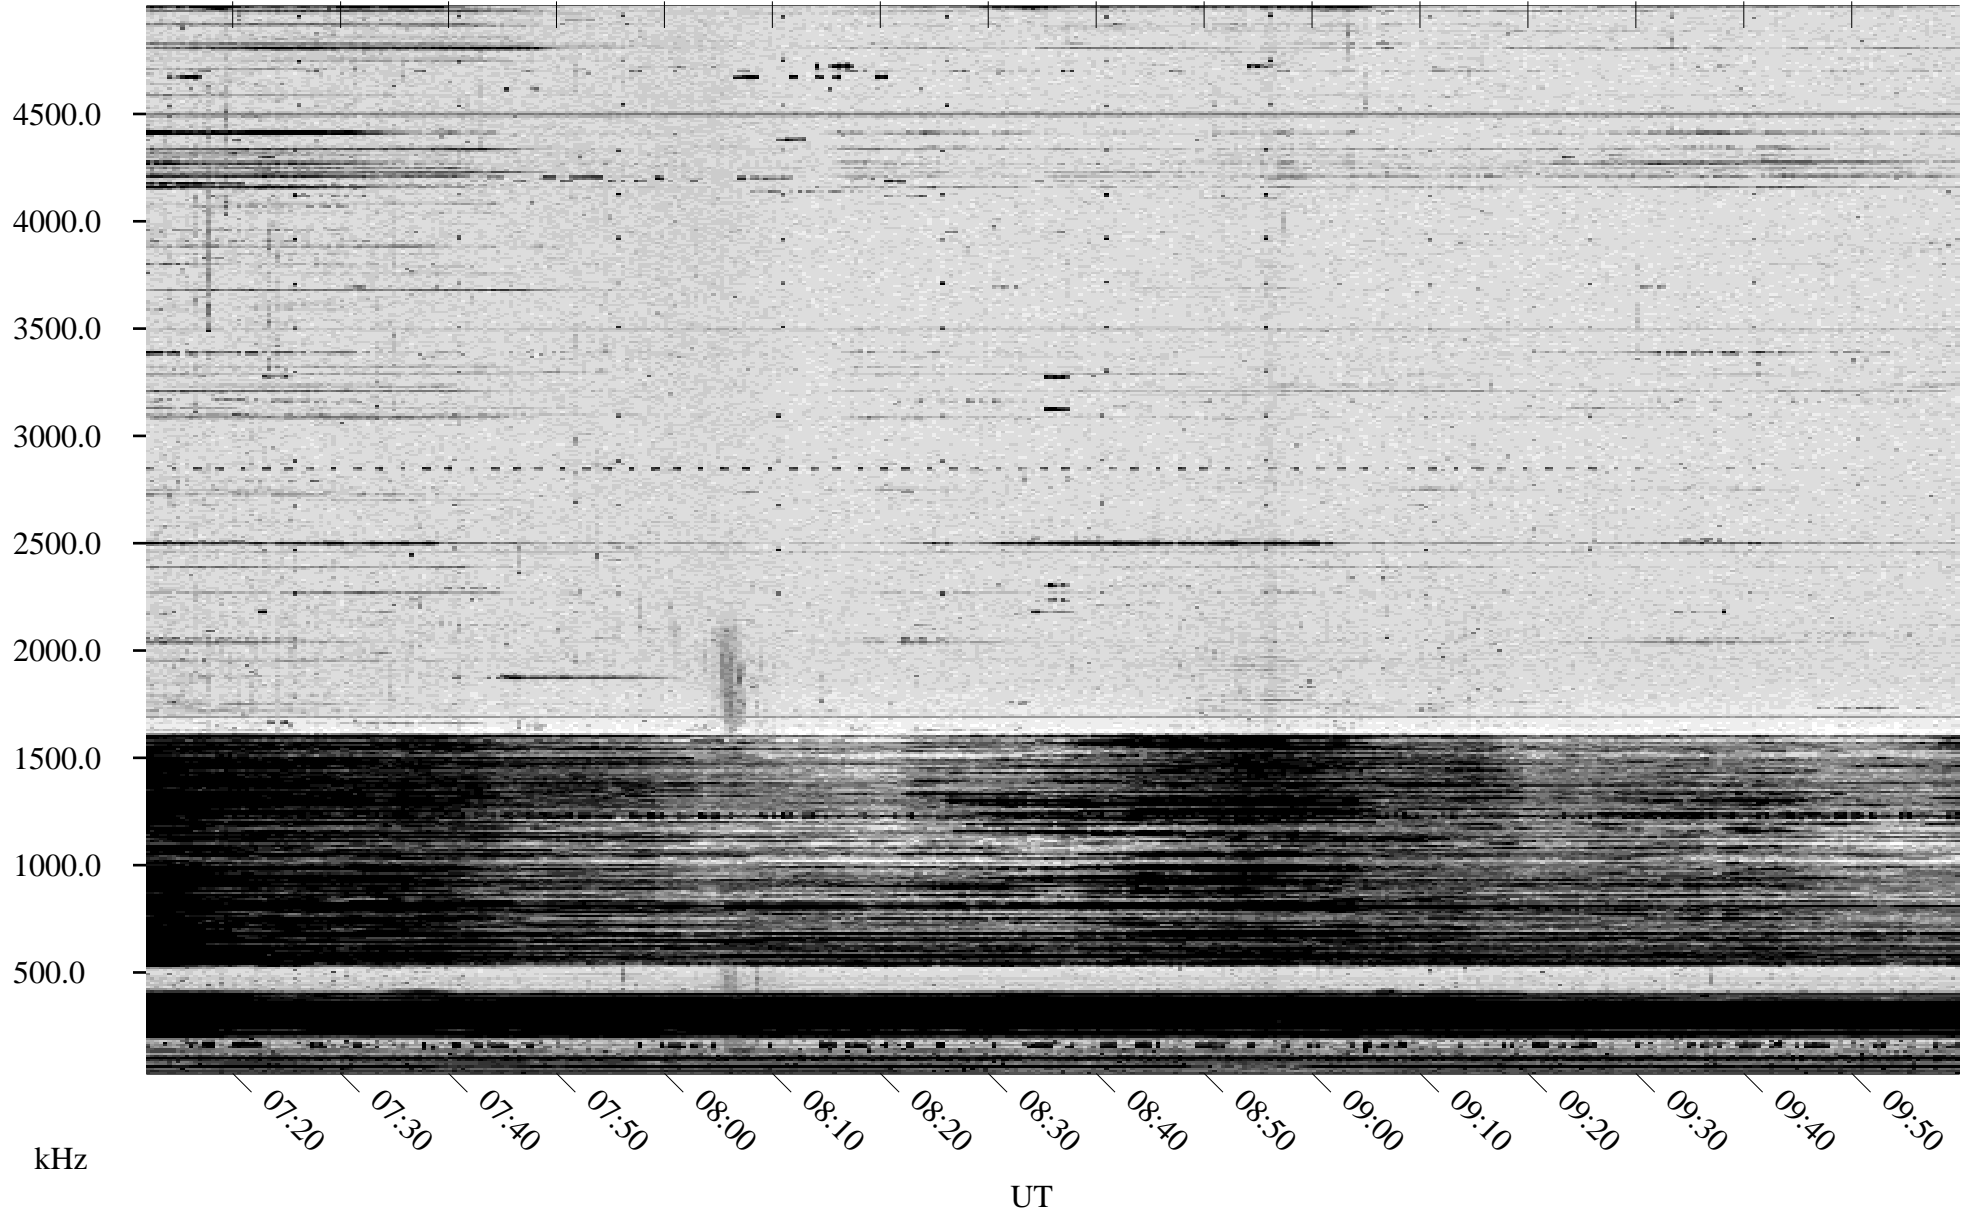

# 10/08/1996 Churchill, Manitoba

Linear Scale Black = 161 White = 15

ch96282l.r00m max\_12

Page 1

# 10/09/1996 Churchill, Manitoba

Linear Scale    Black = 161    White = 15

ch96282l.r00m max\_12

Page 4

# 10/09/1996 Churchill, Manitoba

Linear Scale    Black = 161    White = 15

ch96282l.r00m max\_12

Page 5

# 10/09/1996 Churchill, Manitoba

Linear Scale    Black = 161    White = 15

ch96282l.r00m max\_12

Page 6