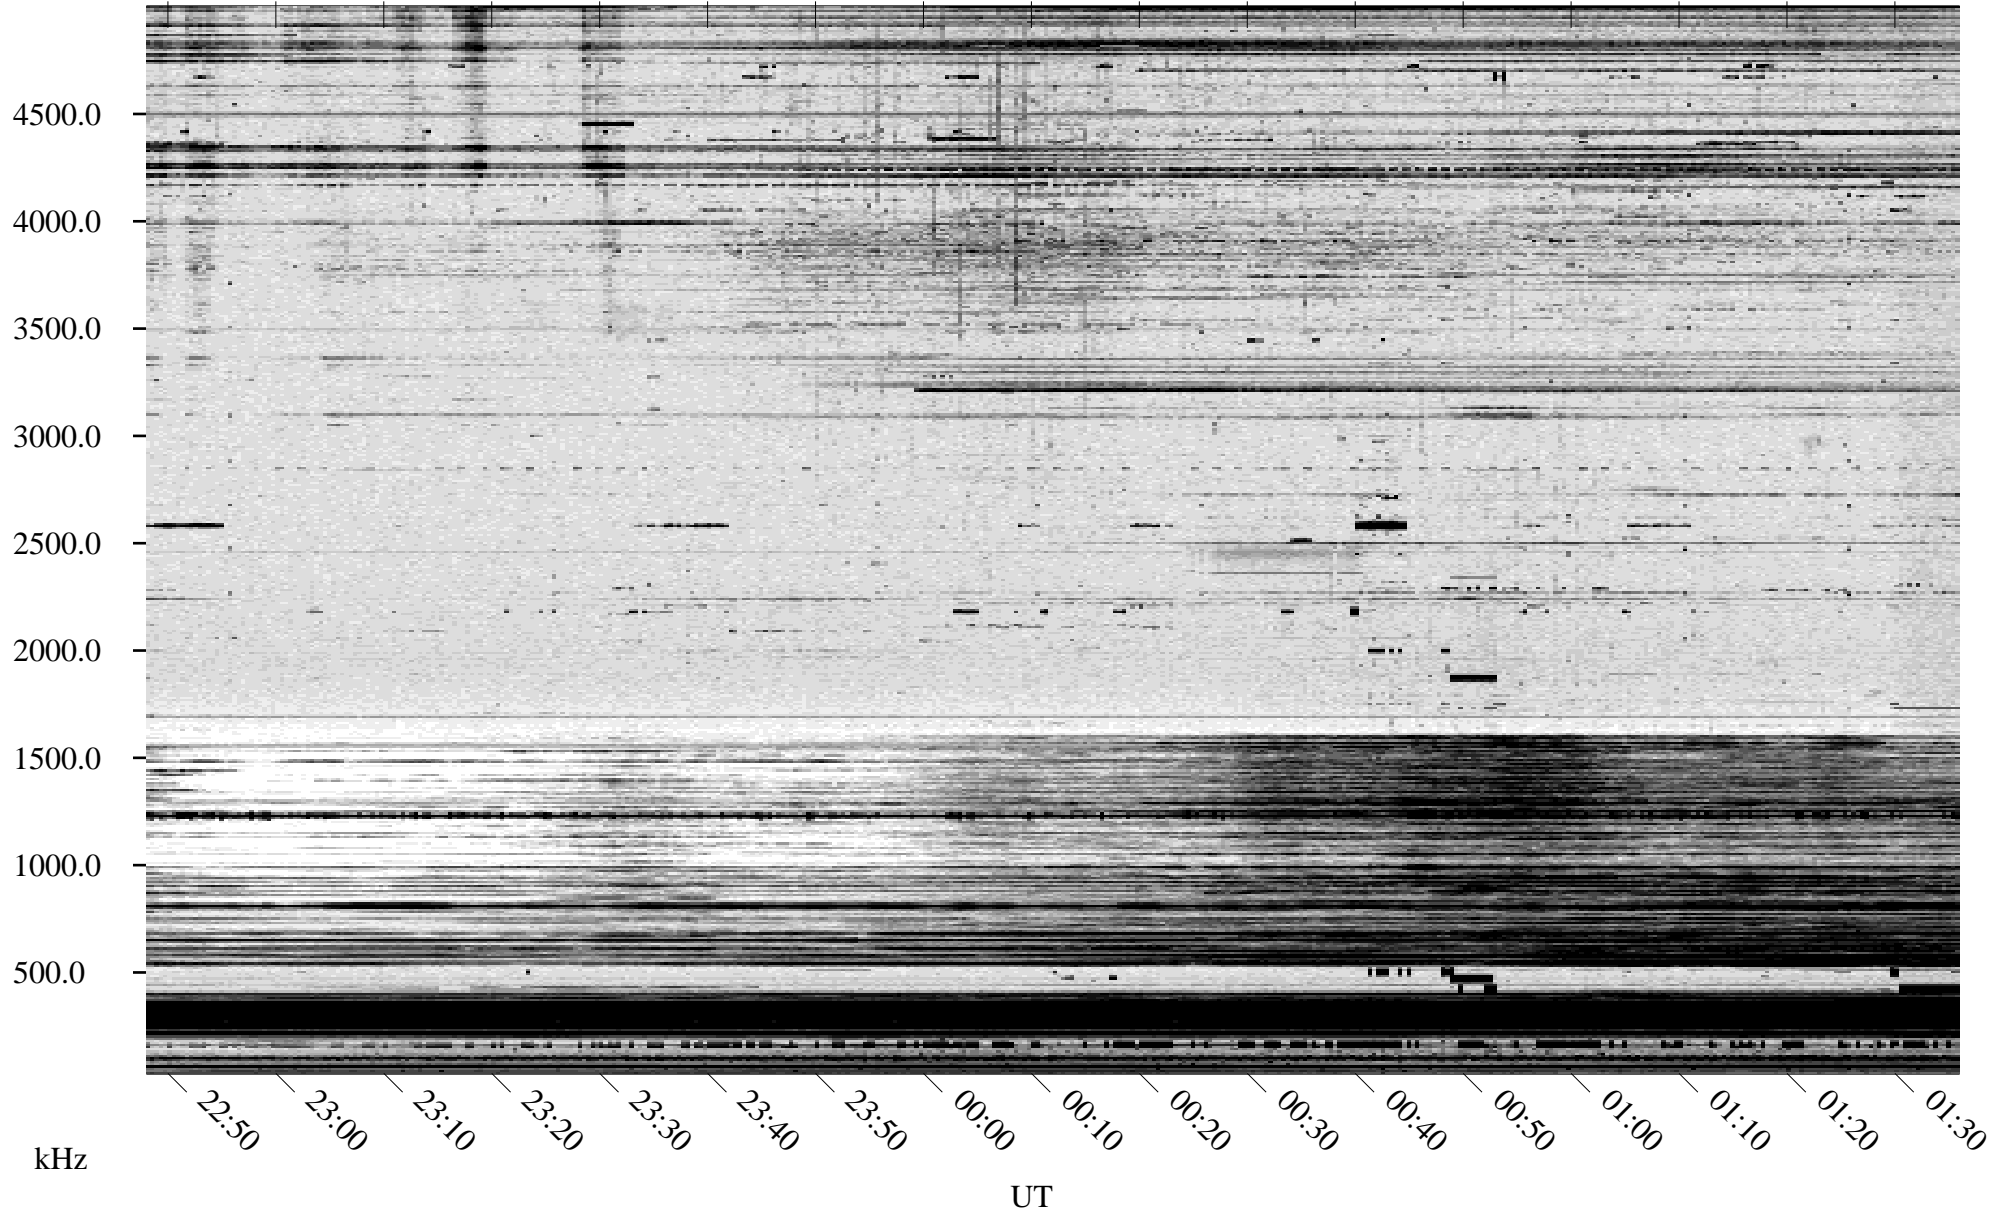

10/09/1996 Churchill, Manitoba

Linear Scale Black = 161 White = 15

ch96283l.r00m max_12

Page 1

10/09/1996 Churchill, Manitoba

Linear Scale Black = 161 White = 15

ch96283l.r00m max_12

Page 2

10/10/1996 Churchill, Manitoba

Linear Scale Black = 161 White = 15

ch96283l.r00m max_12