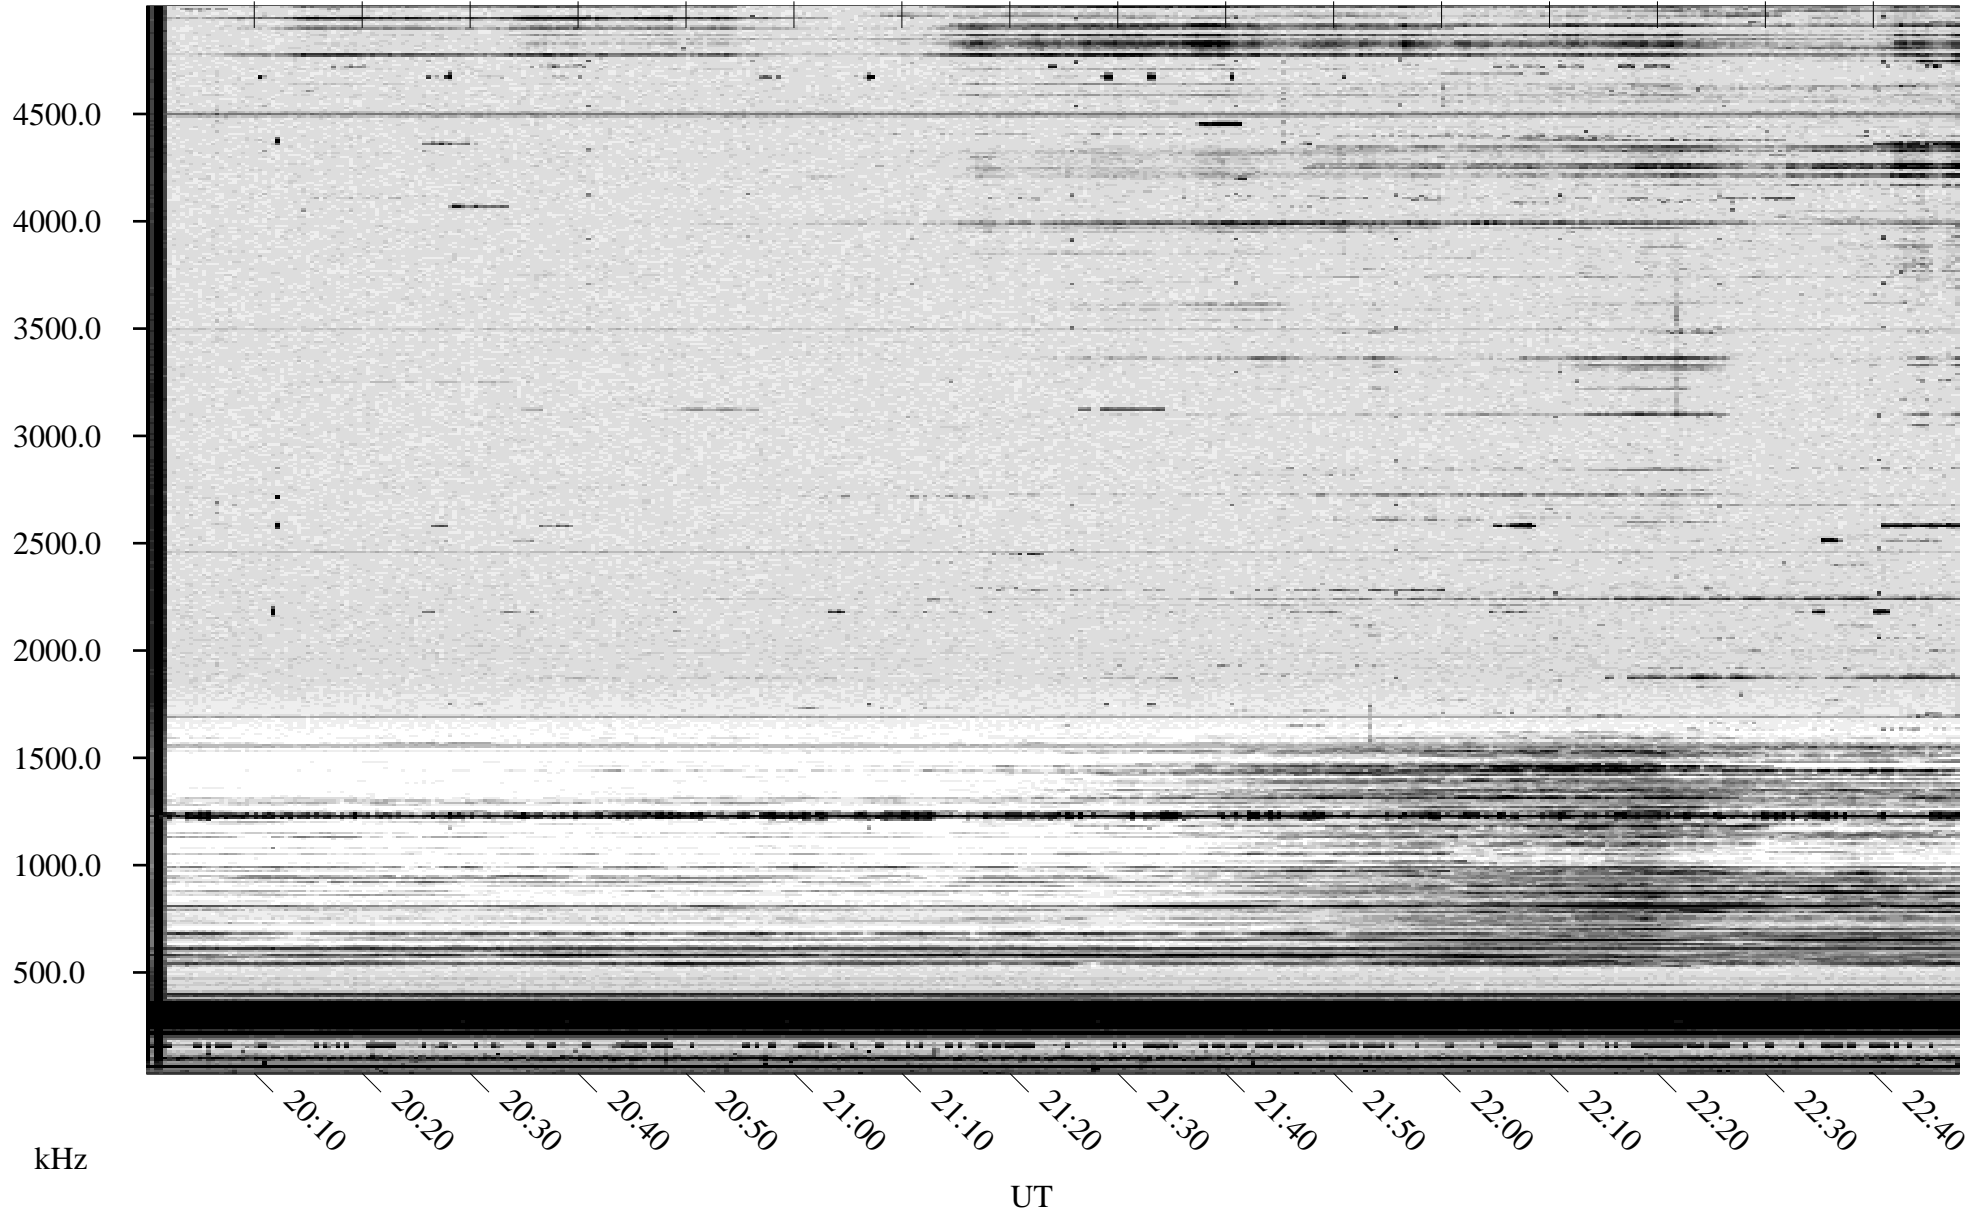

10/09/1996 Churchill, Manitoba

Linear Scale Black = 161 White = 15

ch96283l.r00m max_12

Page 1

10/09/1996 Churchill, Manitoba

Linear Scale Black = 161 White = 15

ch96283l.r00m max_12

Page 2

10/10/1996 Churchill, Manitoba

Linear Scale Black = 161 White = 15

ch96283l.r00m max_12