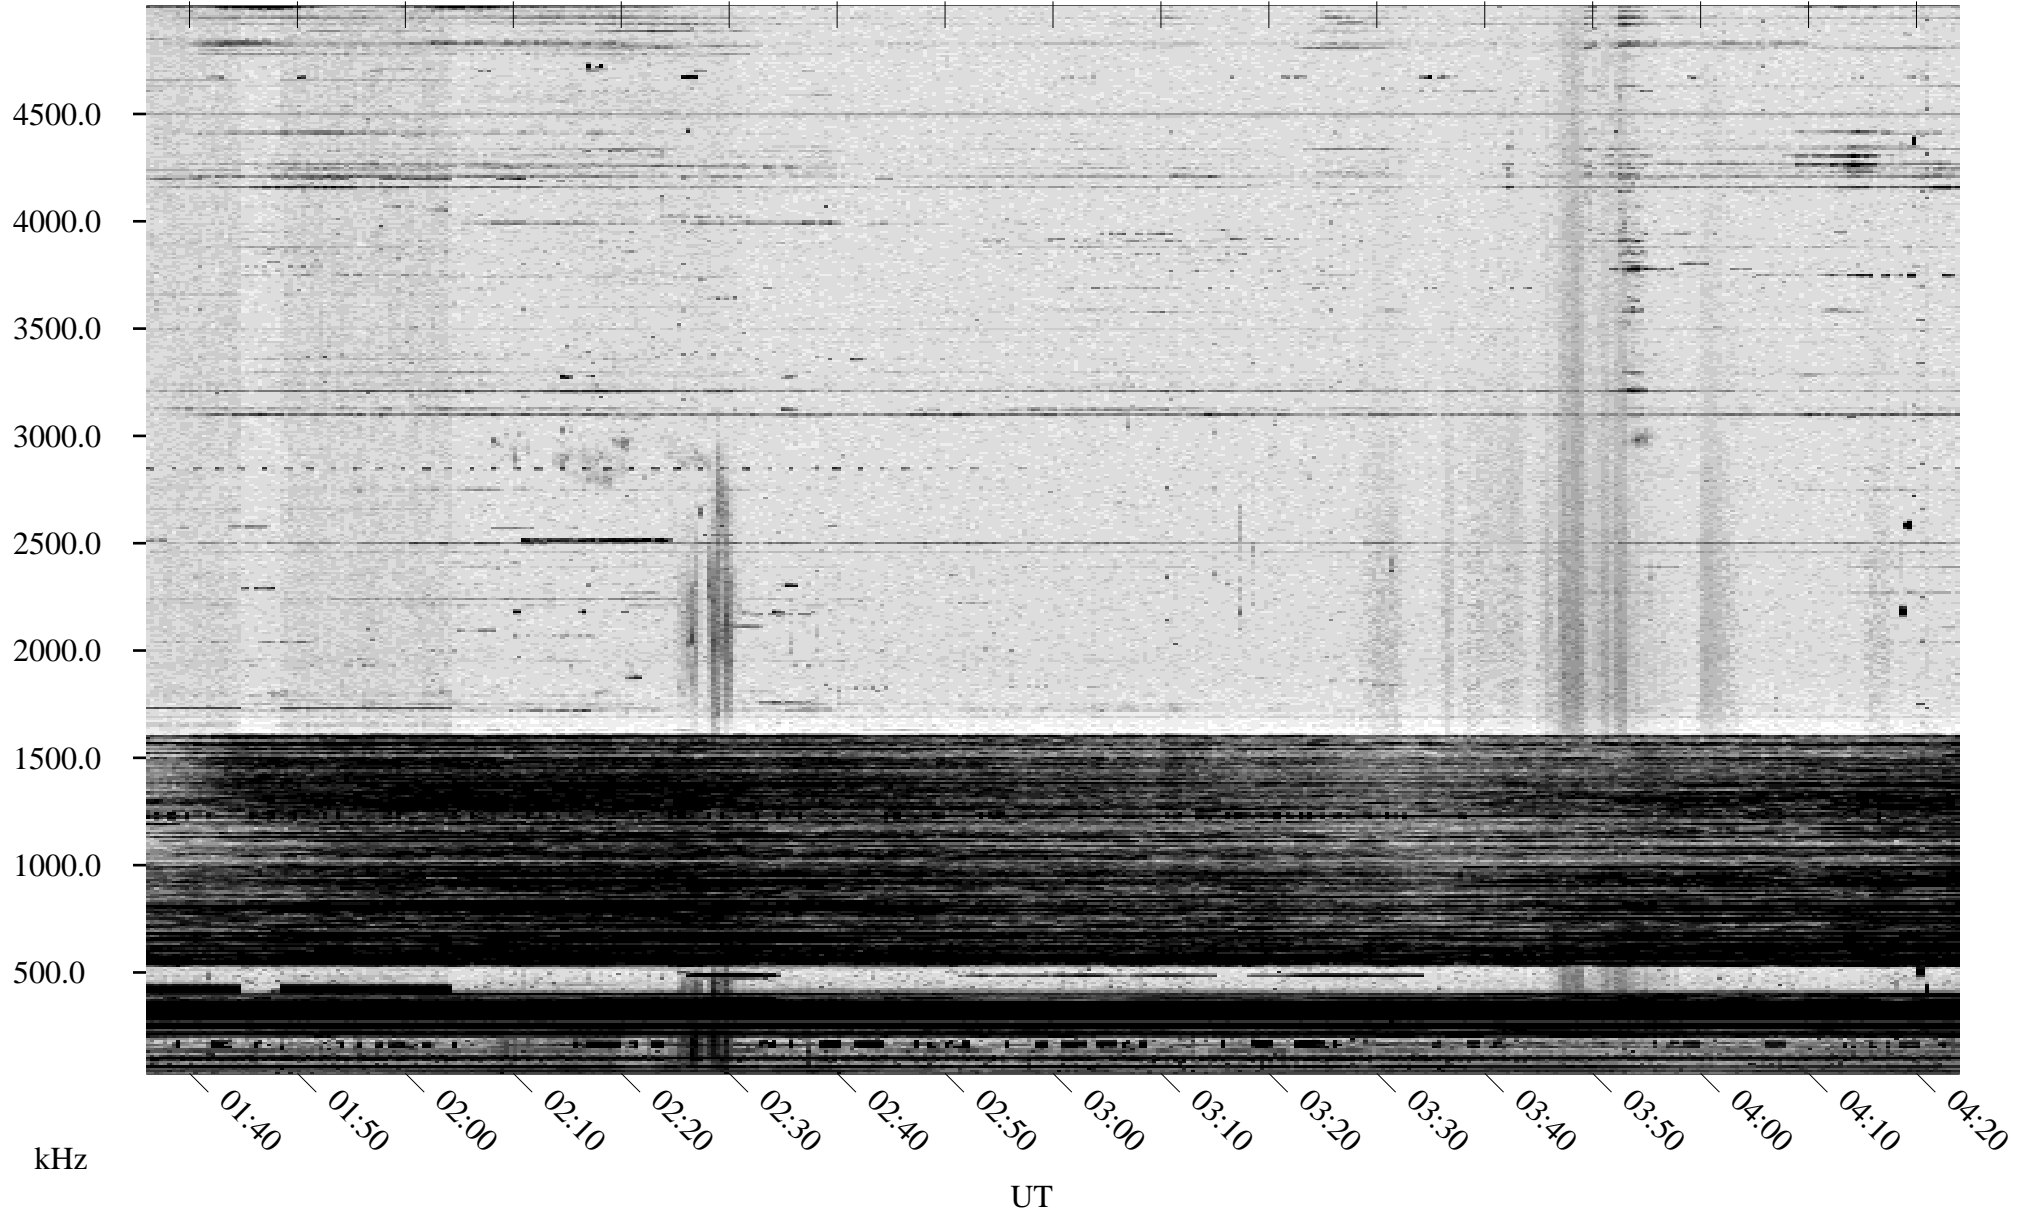

10/18/1996 Churchill, Manitoba

Linear Scale Black = 161 White = 15

ch96292l.r00m max_12

Page 1

10/18/1996 Churchill, Manitoba

Linear Scale Black = 161 White = 15

ch96292l.r00m max_12

Page 2

10/19/1996 Churchill, Manitoba

Linear Scale Black = 161 White = 15

ch96292l.r00m max_12

Page 3

10/19/1996 Churchill, Manitoba

Linear Scale Black = 161 White = 15

ch96292l.r00m max_12

Page 4

10/19/1996 Churchill, Manitoba

Linear Scale Black = 161 White = 15

ch96292l.r00m max_12

Page 5

10/19/1996 Churchill, Manitoba

Linear Scale Black = 161 White = 15

ch96292l.r00m max_12

Page 6

10/19/1996 Churchill, Manitoba

Linear Scale Black = 161 White = 15

ch96292l.r00m max_12

Page 7

10/19/1996 Churchill, Manitoba

Linear Scale Black = 161 White = 15

ch96292l.r00m max_12

Page 8