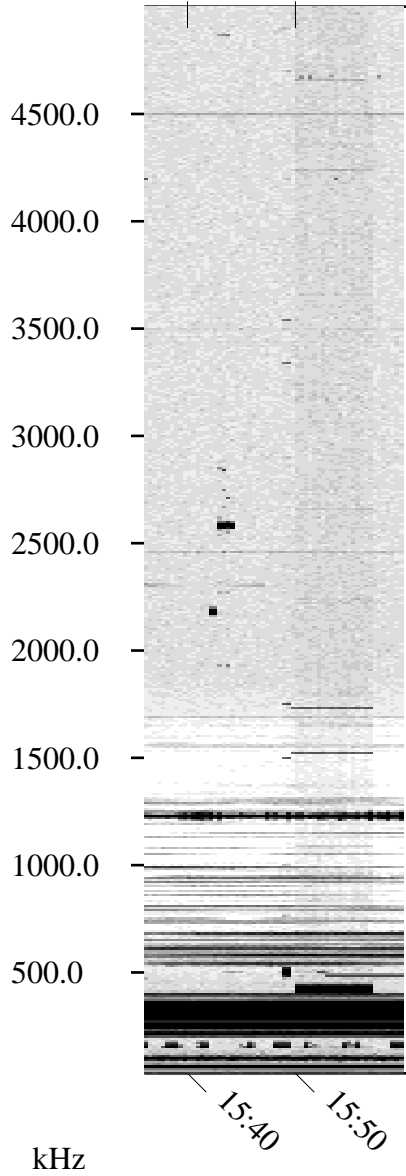

10/18/1996 Churchill, Manitoba

Linear Scale Black = 161 White = 15

ch96292l.r00m max_12

Page 1

10/18/1996 Churchill, Manitoba

Linear Scale Black = 161 White = 15

ch96292l.r00m max_12

Page 2

10/19/1996 Churchill, Manitoba

Linear Scale Black = 161 White = 15

ch96292l.r00m max_12

Page 3

10/19/1996 Churchill, Manitoba

Linear Scale Black = 161 White = 15

ch96292l.r00m max_12

Page 4

10/19/1996 Churchill, Manitoba

Linear Scale Black = 161 White = 15

ch96292l.r00m max_12

Page 5

10/19/1996 Churchill, Manitoba

Linear Scale Black = 161 White = 15

ch96292l.r00m max_12

Page 6

10/19/1996 Churchill, Manitoba

Linear Scale Black = 161 White = 15

ch96292l.r00m max_12

Page 7

10/19/1996 Churchill, Manitoba

Linear Scale Black = 161 White = 15

ch96292l.r00m max_12

Page 8