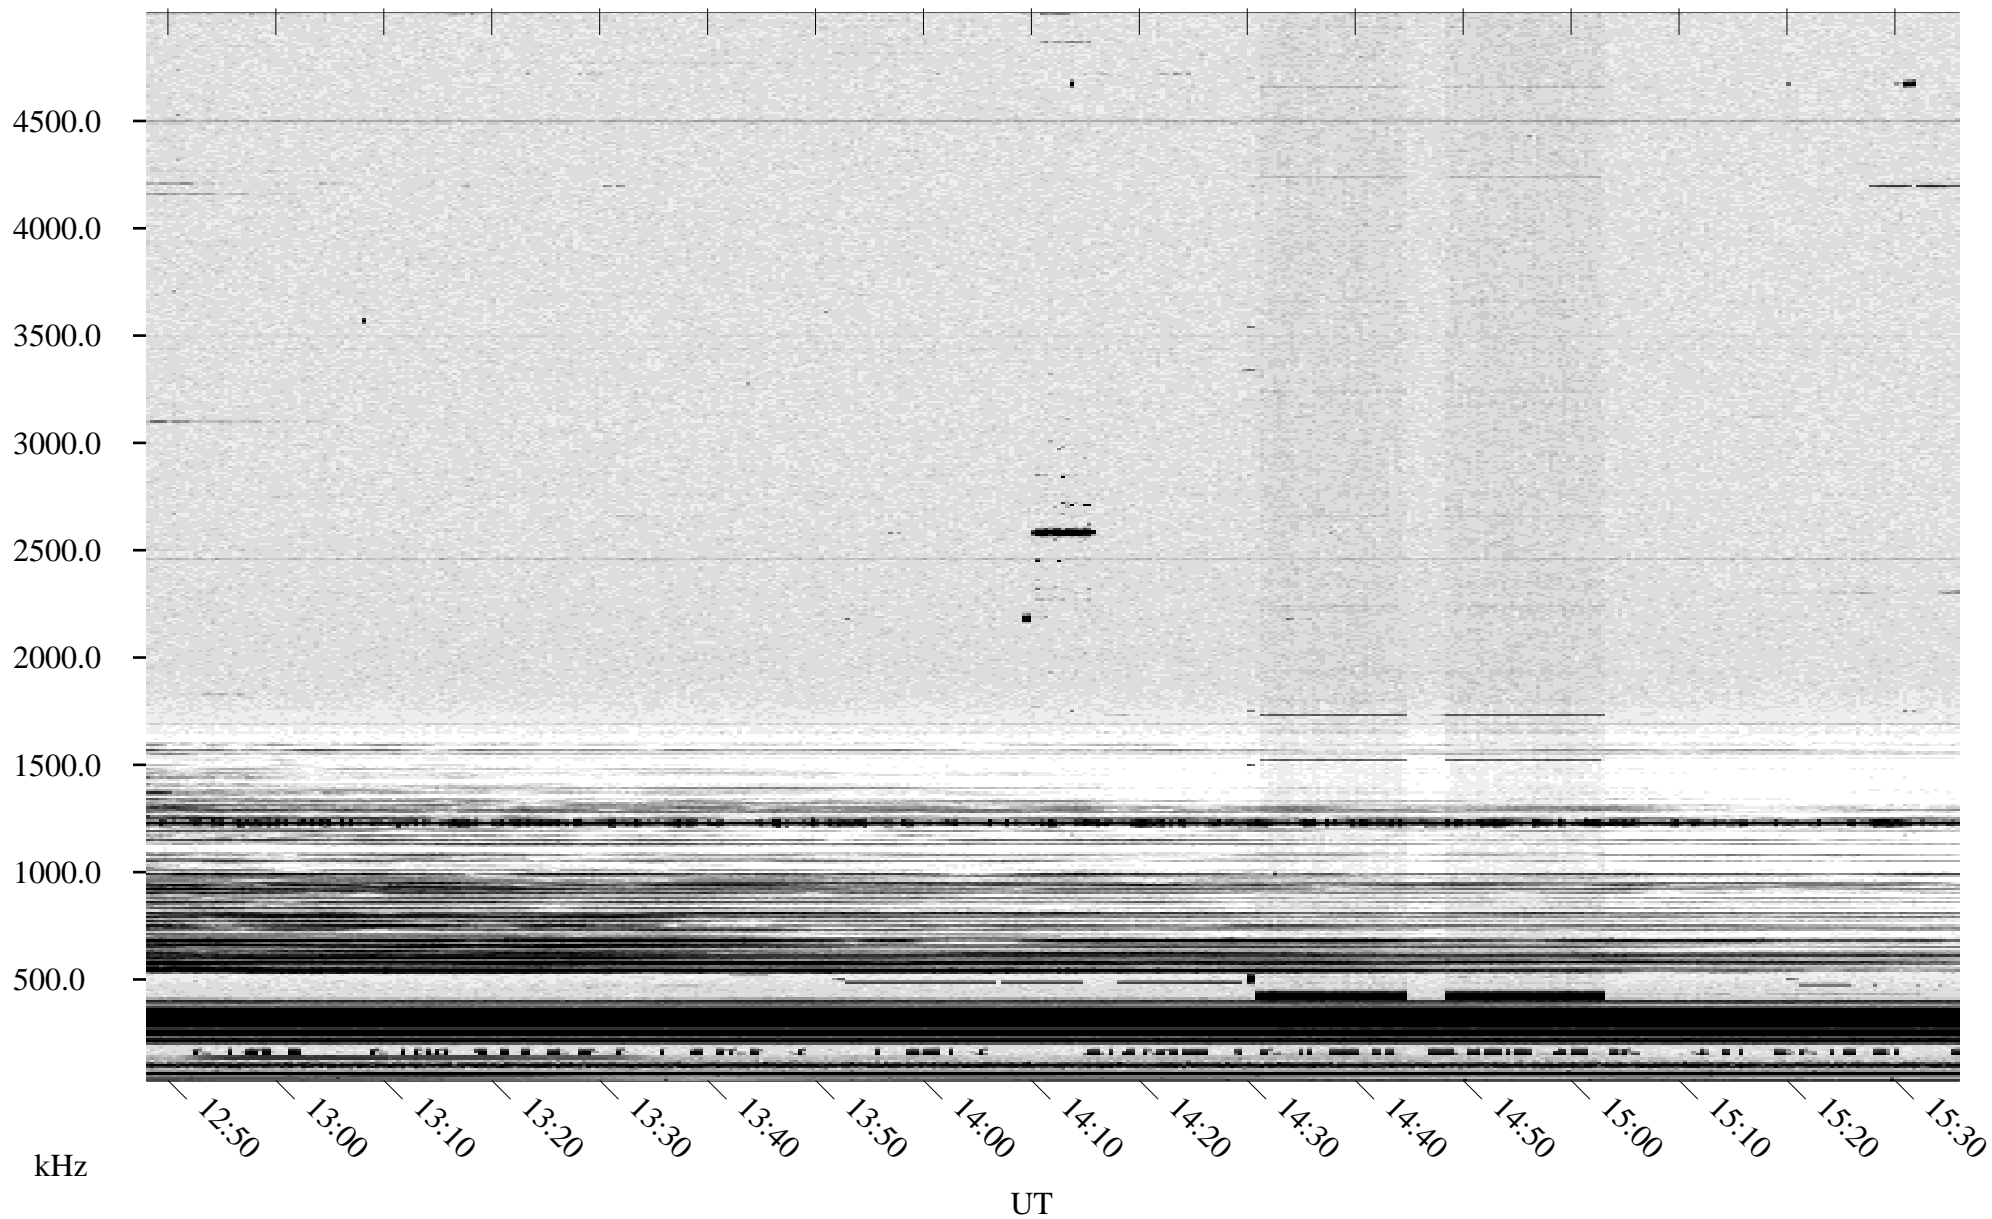

10/18/1996 Churchill, Manitoba

Linear Scale Black = 161 White = 15

ch96292l.r00m max_12

Page 1

10/18/1996 Churchill, Manitoba

Linear Scale Black = 161 White = 15

ch96292l.r00m max_12

Page 2

10/19/1996 Churchill, Manitoba

Linear Scale Black = 161 White = 15

ch96292l.r00m max_12

Page 3

10/19/1996 Churchill, Manitoba

Linear Scale Black = 161 White = 15

ch96292l.r00m max_12

Page 4

10/19/1996 Churchill, Manitoba

Linear Scale Black = 161 White = 15

ch96292l.r00m max_12

Page 5

10/19/1996 Churchill, Manitoba

Linear Scale Black = 161 White = 15

ch96292l.r00m max_12

Page 6

10/19/1996 Churchill, Manitoba

Linear Scale Black = 161 White = 15

ch96292l.r00m max_12

Page 7

10/19/1996 Churchill, Manitoba

Linear Scale Black = 161 White = 15

ch96292l.r00m max_12

Page 8