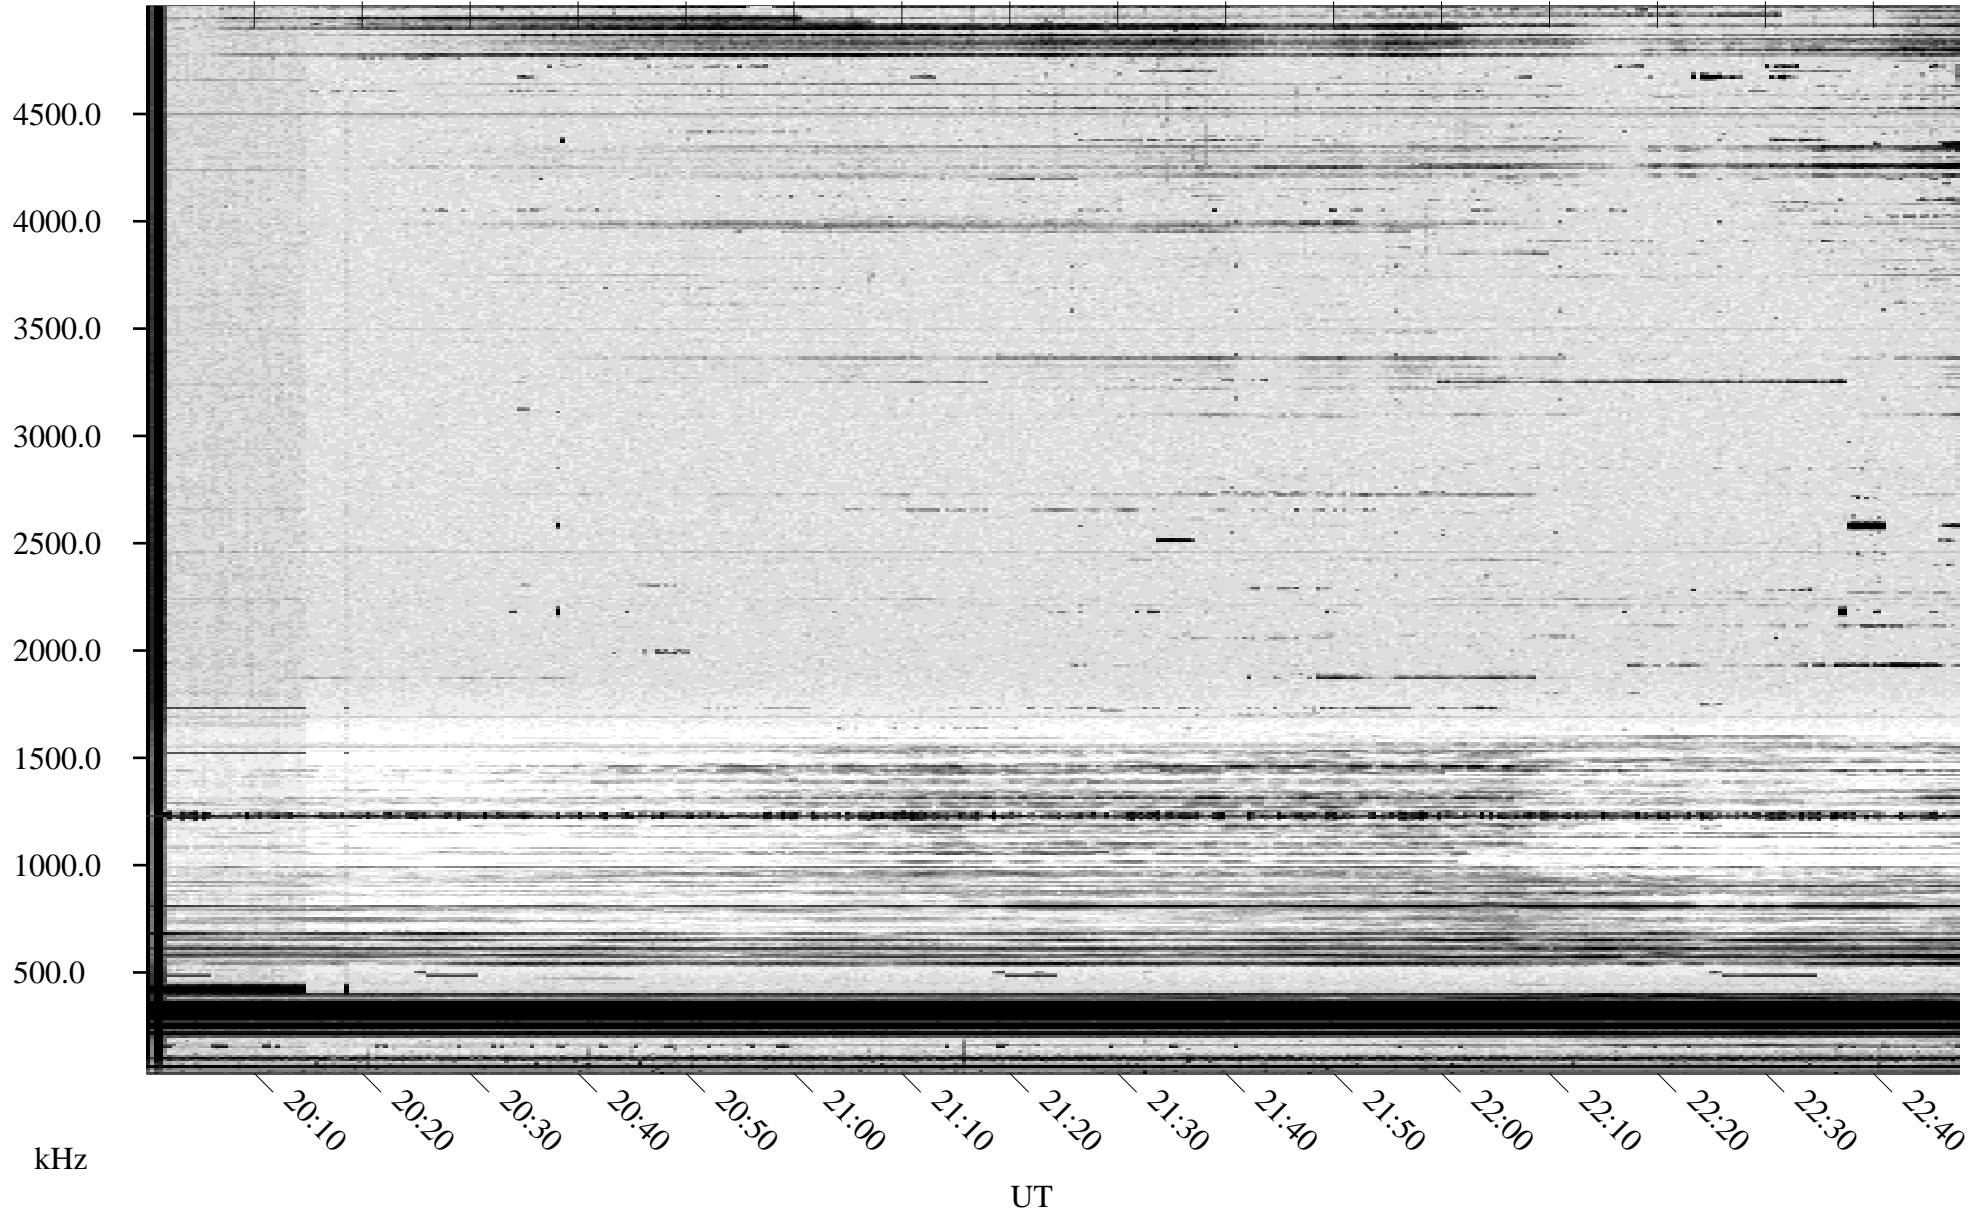

10/18/1996 Churchill, Manitoba

Linear Scale Black = 161 White = 15

ch96292l.r00m max_12

Page 1

10/18/1996 Churchill, Manitoba

Linear Scale Black = 161 White = 15

ch96292l.r00m max_12

Page 2

10/19/1996 Churchill, Manitoba

Linear Scale Black = 161 White = 15

ch96292l.r00m max_12

Page 3

10/19/1996 Churchill, Manitoba

Linear Scale Black = 161 White = 15

ch96292l.r00m max_12

Page 4

10/19/1996 Churchill, Manitoba

Linear Scale Black = 161 White = 15

ch96292l.r00m max_12

Page 5

10/19/1996 Churchill, Manitoba

Linear Scale Black = 161 White = 15

ch96292l.r00m max_12

Page 6

10/19/1996 Churchill, Manitoba

Linear Scale Black = 161 White = 15

ch96292l.r00m max_12

Page 7

10/19/1996 Churchill, Manitoba

Linear Scale Black = 161 White = 15

ch96292l.r00m max_12

Page 8