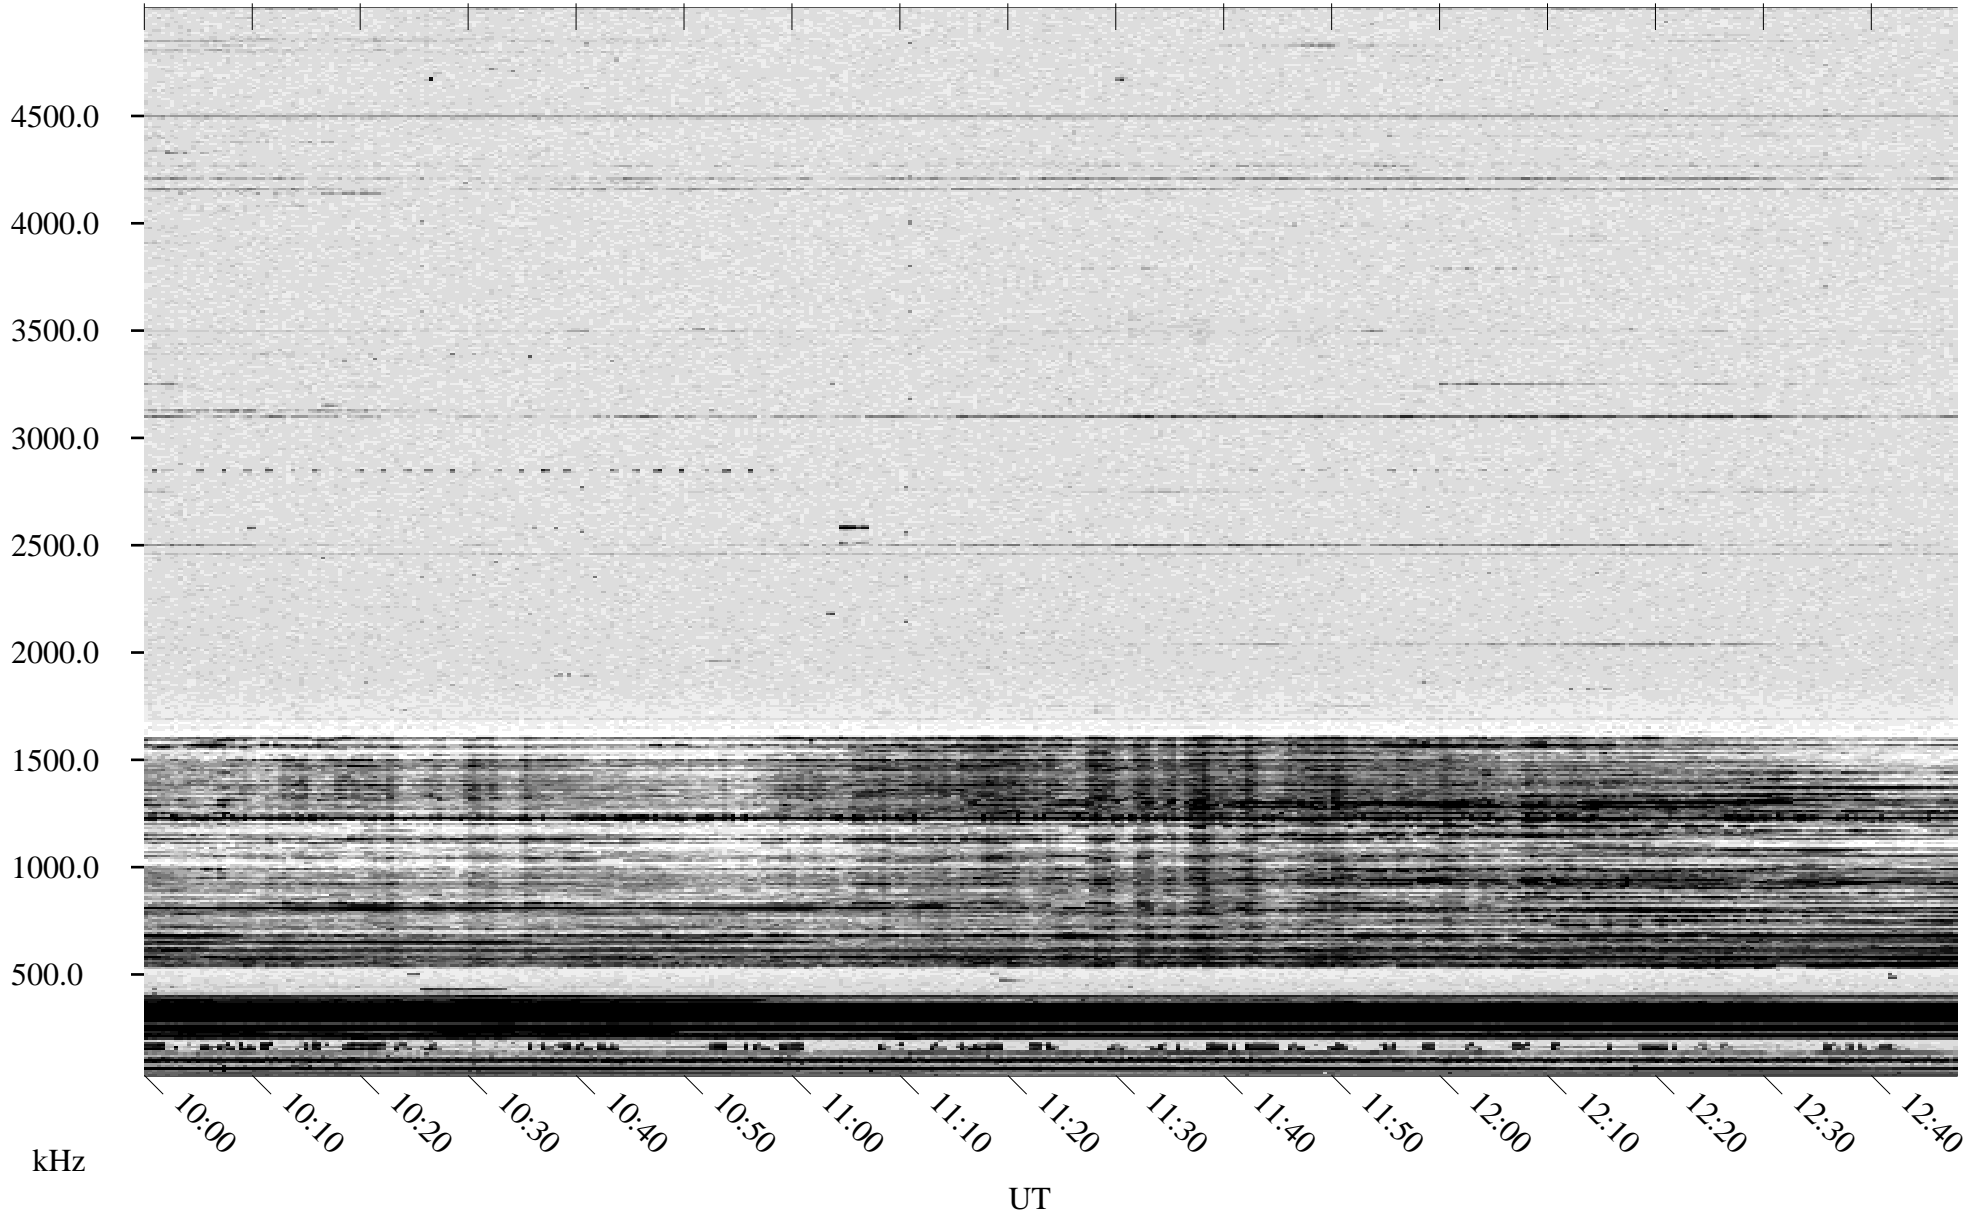

10/18/1996 Churchill, Manitoba

Linear Scale Black = 161 White = 15

ch96292l.r00m max_12

Page 1

10/18/1996 Churchill, Manitoba

Linear Scale Black = 161 White = 15

ch96292l.r00m max_12

Page 2

10/19/1996 Churchill, Manitoba

Linear Scale Black = 161 White = 15

ch96292l.r00m max_12

Page 3

10/19/1996 Churchill, Manitoba

Linear Scale Black = 161 White = 15

ch96292l.r00m max_12

Page 4

10/19/1996 Churchill, Manitoba

Linear Scale Black = 161 White = 15

ch96292l.r00m max_12

Page 5

10/19/1996 Churchill, Manitoba

Linear Scale Black = 161 White = 15

ch96292l.r00m max_12

Page 6

10/19/1996 Churchill, Manitoba

Linear Scale Black = 161 White = 15

ch96292l.r00m max_12

Page 7

10/19/1996 Churchill, Manitoba

Linear Scale Black = 161 White = 15

ch96292l.r00m max_12

Page 8