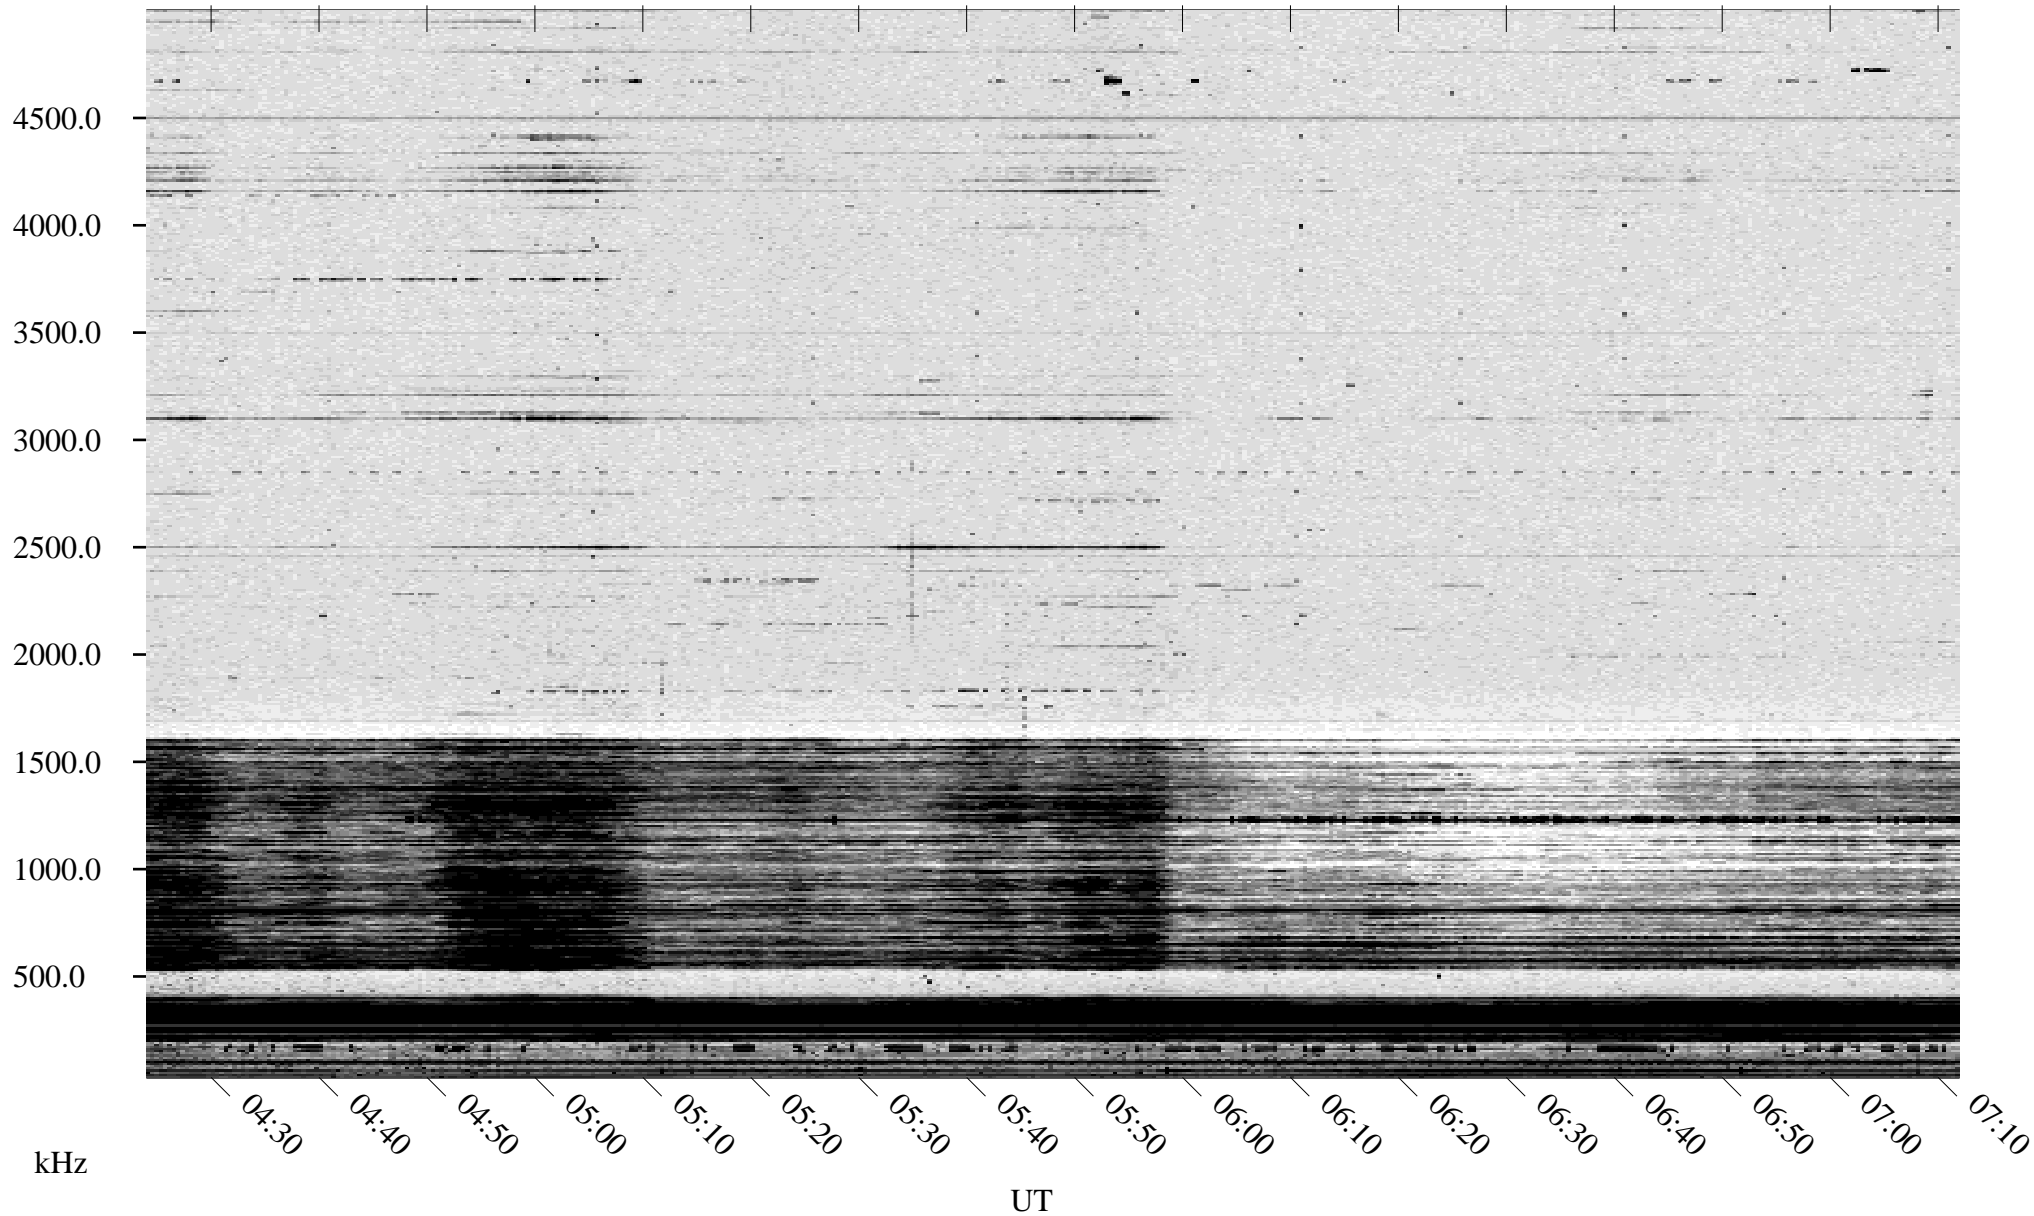

10/18/1996 Churchill, Manitoba

Linear Scale Black = 161 White = 15

ch96292l.r00m max_12

Page 1

10/18/1996 Churchill, Manitoba

Linear Scale Black = 161 White = 15

ch96292l.r00m max_12

Page 2

10/19/1996 Churchill, Manitoba

Linear Scale Black = 161 White = 15

ch96292l.r00m max_12

Page 3

10/19/1996 Churchill, Manitoba

Linear Scale Black = 161 White = 15

ch96292l.r00m max_12

Page 4

10/19/1996 Churchill, Manitoba

Linear Scale Black = 161 White = 15

ch96292l.r00m max_12

Page 5

10/19/1996 Churchill, Manitoba

Linear Scale Black = 161 White = 15

ch96292l.r00m max_12

Page 6

10/19/1996 Churchill, Manitoba

Linear Scale Black = 161 White = 15

ch96292l.r00m max_12

Page 7

10/19/1996 Churchill, Manitoba

Linear Scale Black = 161 White = 15

ch96292l.r00m max_12

Page 8