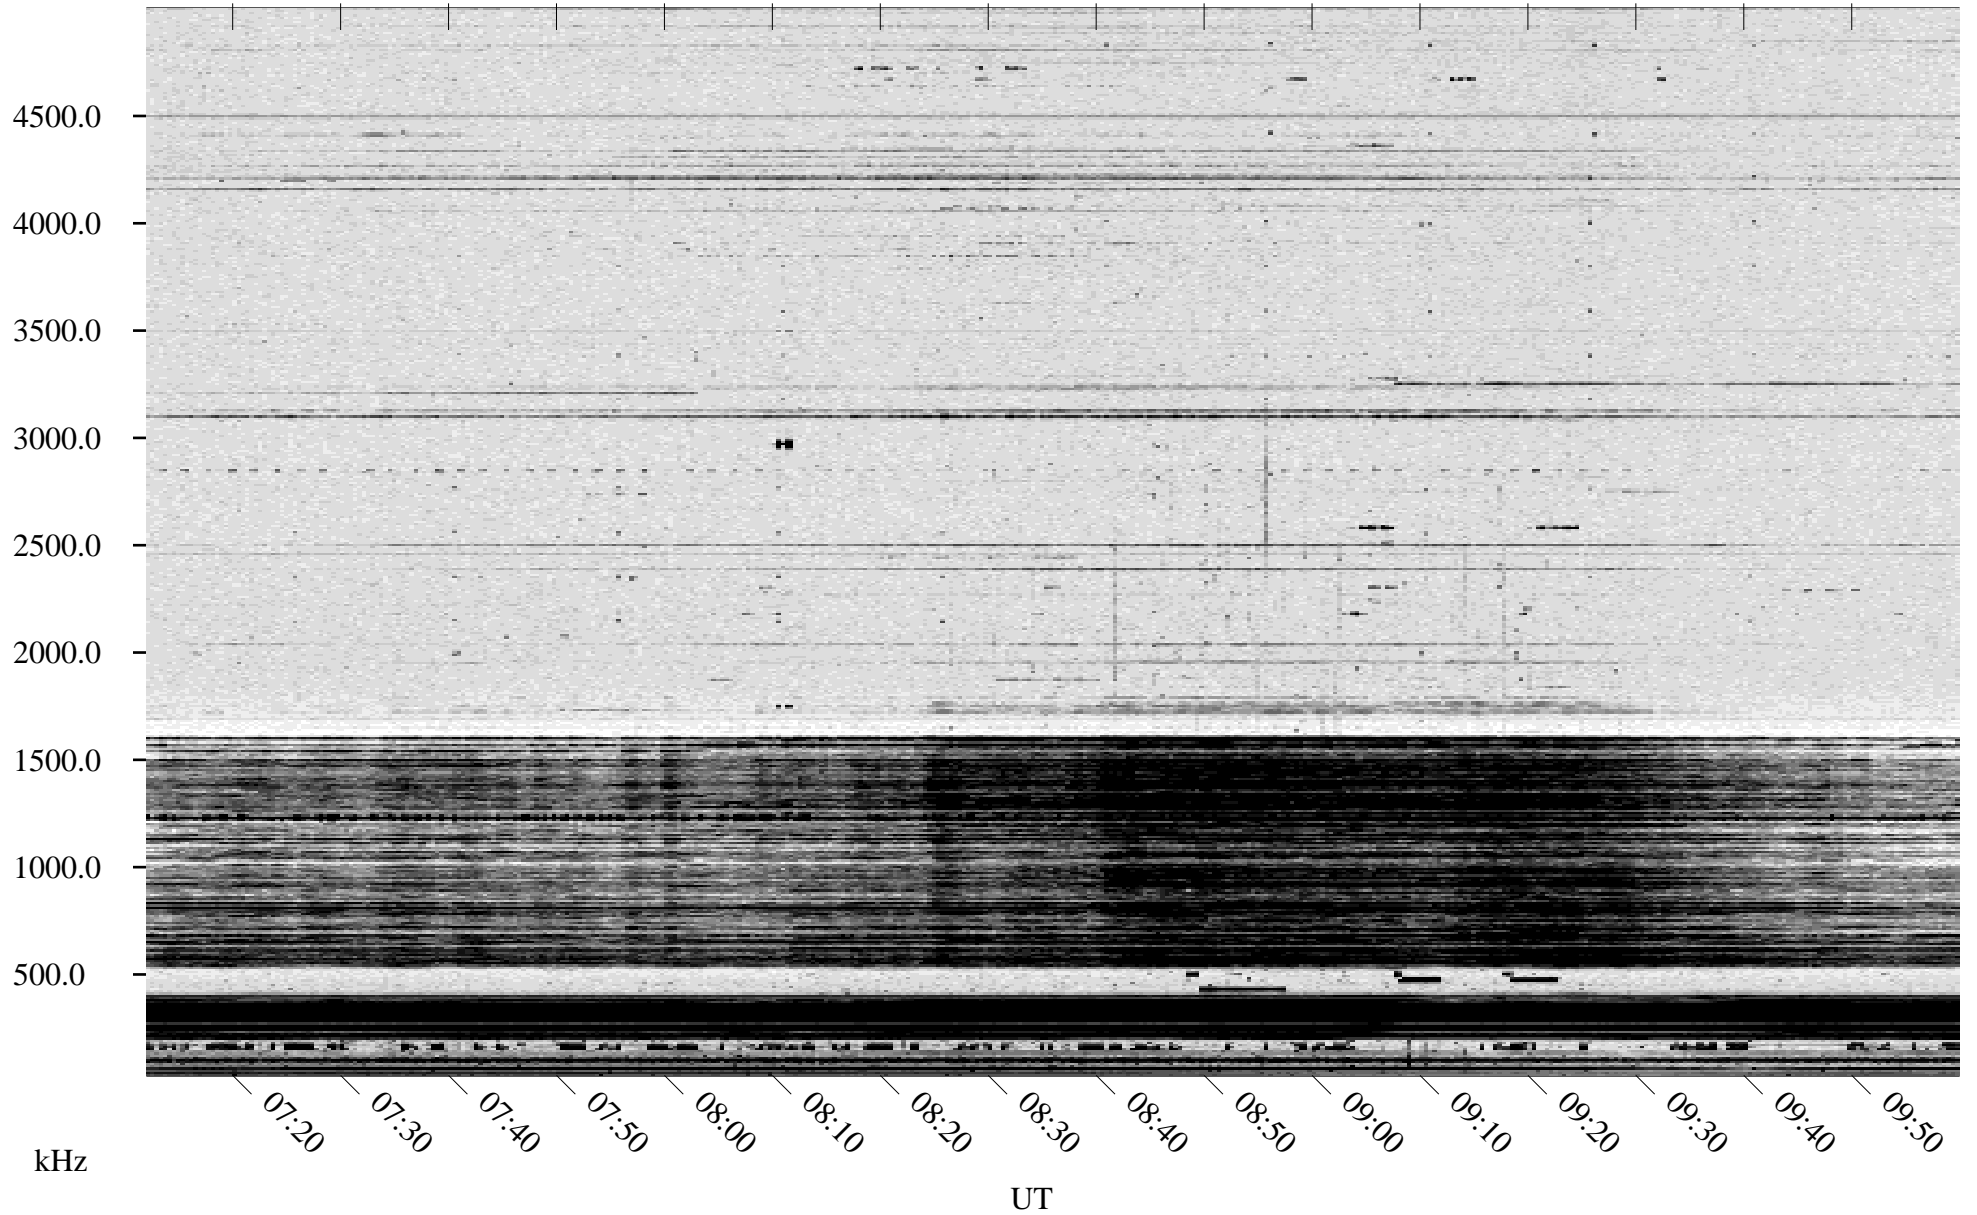

10/18/1996 Churchill, Manitoba

Linear Scale Black = 161 White = 15

ch96292l.r00m max_12

Page 1

10/18/1996 Churchill, Manitoba

Linear Scale Black = 161 White = 15

ch96292l.r00m max_12

Page 2

10/19/1996 Churchill, Manitoba

Linear Scale Black = 161 White = 15

ch96292l.r00m max_12

Page 3

10/19/1996 Churchill, Manitoba

Linear Scale Black = 161 White = 15

ch96292l.r00m max_12

Page 4

10/19/1996 Churchill, Manitoba

Linear Scale Black = 161 White = 15

ch96292l.r00m max_12

Page 5

10/19/1996 Churchill, Manitoba

Linear Scale Black = 161 White = 15

ch96292l.r00m max_12

Page 6

10/19/1996 Churchill, Manitoba

Linear Scale Black = 161 White = 15

ch96292l.r00m max_12

Page 7

10/19/1996 Churchill, Manitoba

Linear Scale Black = 161 White = 15

ch96292l.r00m max_12

Page 8