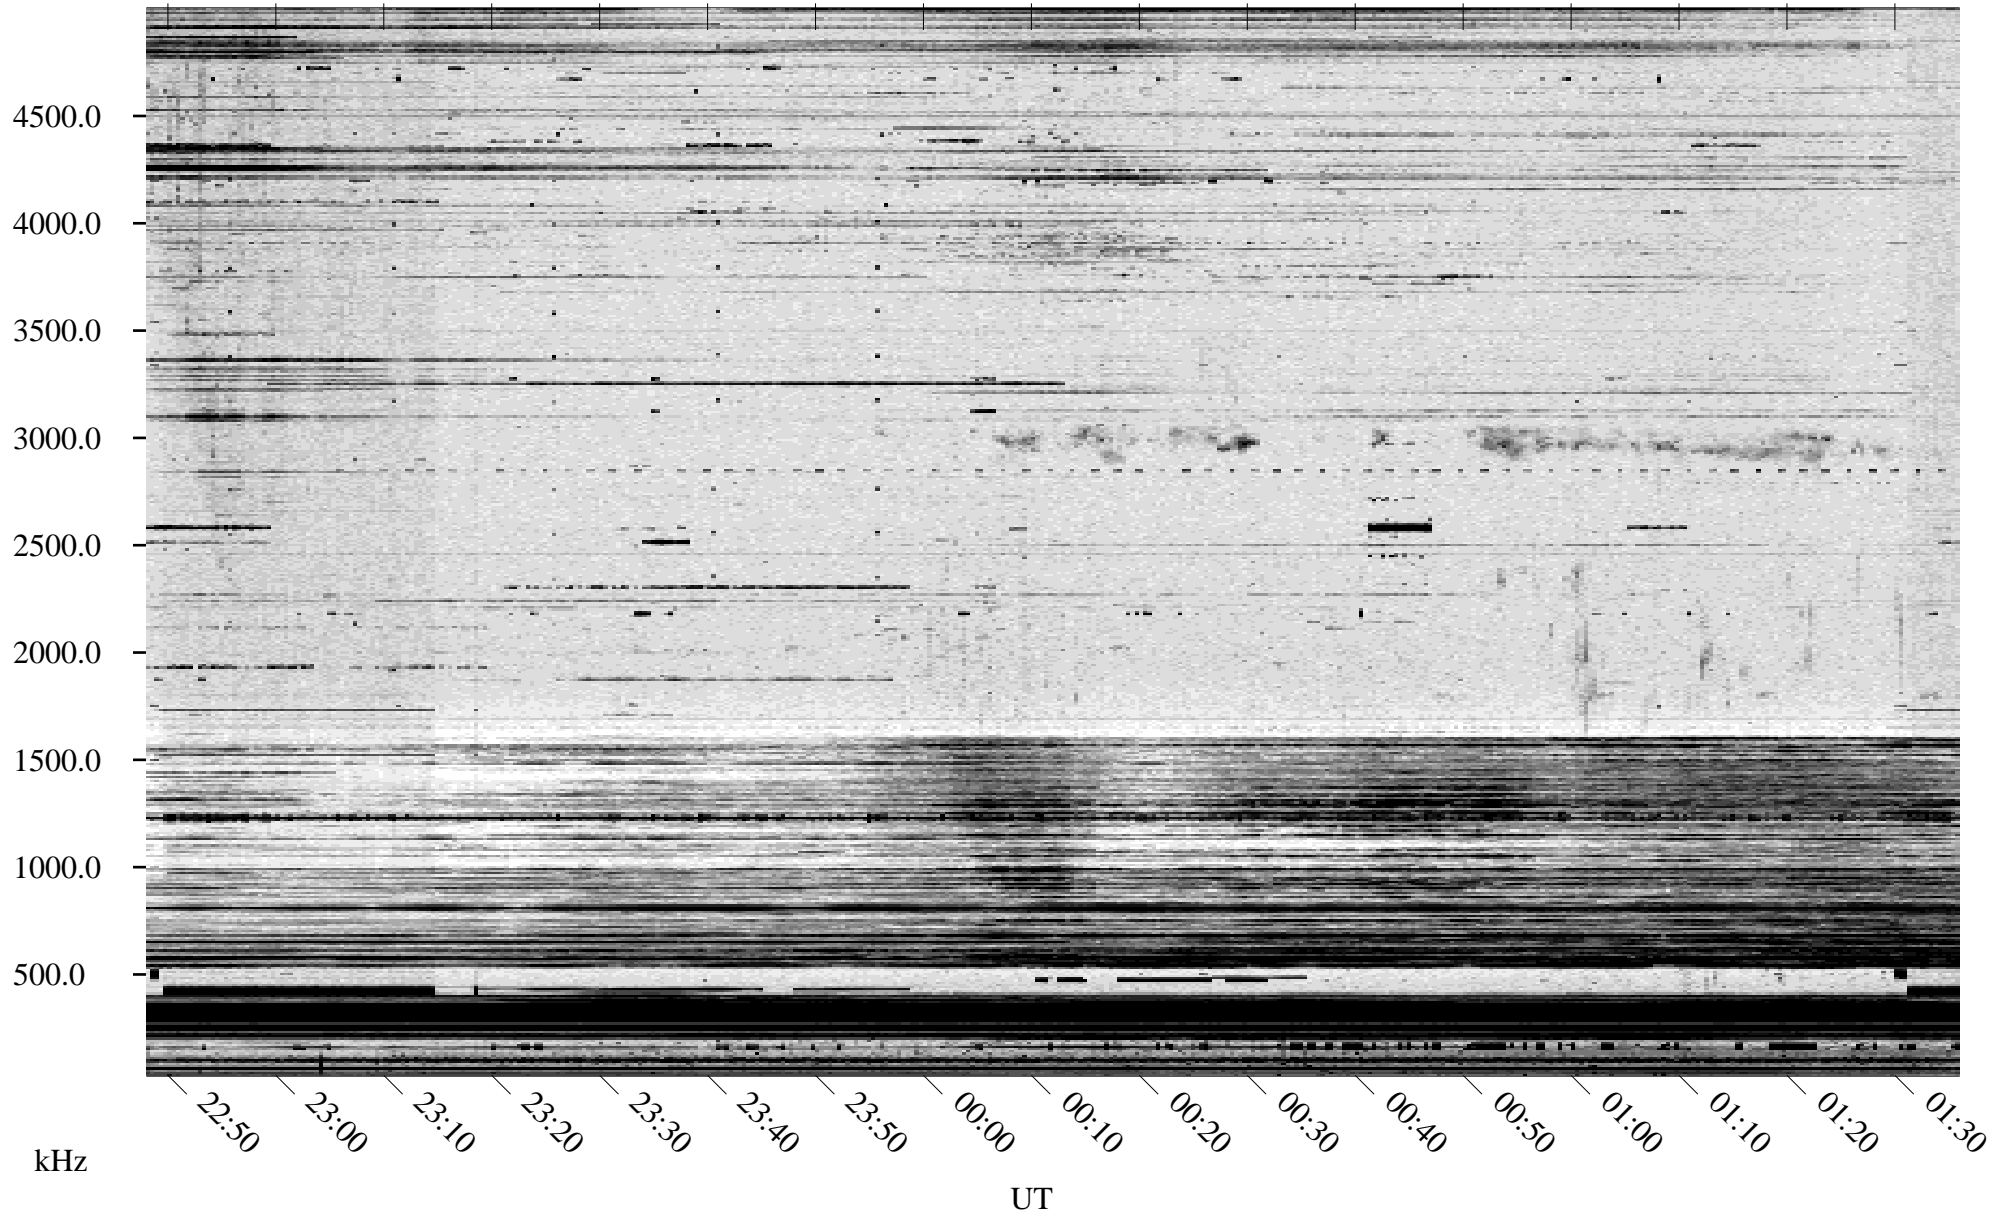

10/18/1996 Churchill, Manitoba

Linear Scale Black = 161 White = 15

ch96292l.r00m max_12

Page 1

10/18/1996 Churchill, Manitoba

Linear Scale Black = 161 White = 15

ch96292l.r00m max_12

Page 2

10/19/1996 Churchill, Manitoba

Linear Scale Black = 161 White = 15

ch96292l.r00m max_12

Page 3

10/19/1996 Churchill, Manitoba

Linear Scale Black = 161 White = 15

ch96292l.r00m max_12

Page 4

10/19/1996 Churchill, Manitoba

Linear Scale Black = 161 White = 15

ch96292l.r00m max_12

Page 5

10/19/1996 Churchill, Manitoba

Linear Scale Black = 161 White = 15

ch96292l.r00m max_12

Page 6

10/19/1996 Churchill, Manitoba

Linear Scale Black = 161 White = 15

ch96292l.r00m max_12

Page 7

10/19/1996 Churchill, Manitoba

Linear Scale Black = 161 White = 15

ch96292l.r00m max_12

Page 8