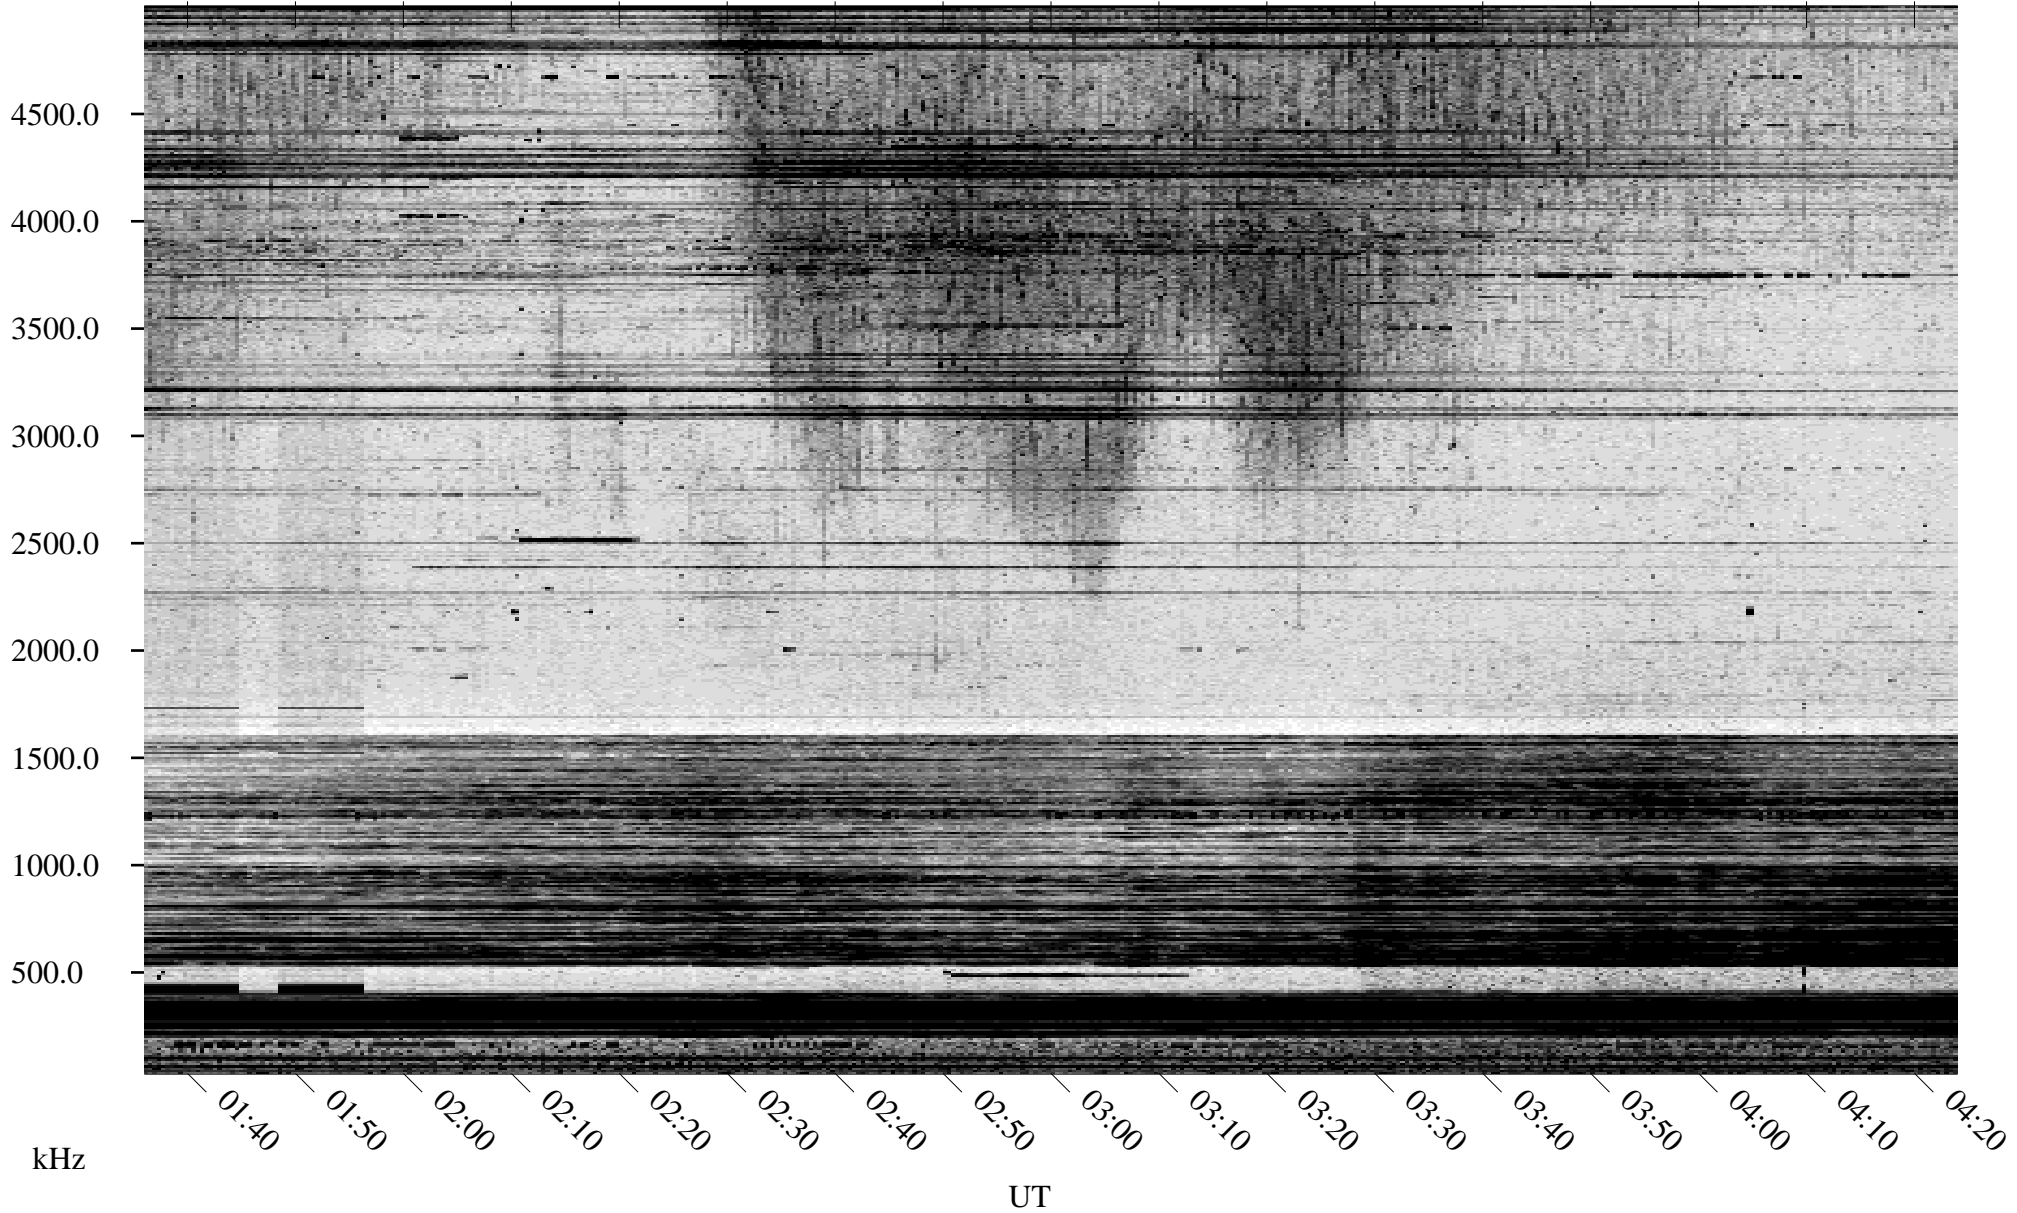

10/20/1996 Churchill, Manitoba

Linear Scale Black = 161 White = 15

ch96294l.r00m max_12

Page 1

10/20/1996 Churchill, Manitoba

Linear Scale Black = 161 White = 15

ch96294l.r00m max_12

Page 2

10/21/1996 Churchill, Manitoba

Linear Scale Black = 161 White = 15

ch96294l.r00m max_12

Page 3

10/21/1996 Churchill, Manitoba

Linear Scale Black = 161 White = 15

ch96294l.r00m max_12

Page 4

10/21/1996 Churchill, Manitoba

Linear Scale Black = 161 White = 15

ch96294l.r00m max_12

Page 5

10/21/1996 Churchill, Manitoba

Linear Scale Black = 161 White = 15

ch96294l.r00m max_12

Page 6

10/21/1996 Churchill, Manitoba

Linear Scale Black = 161 White = 15

ch96294l.r00m max_12

Page 7

10/21/1996 Churchill, Manitoba

Linear Scale Black = 161 White = 15

ch96294l.r00m max_12