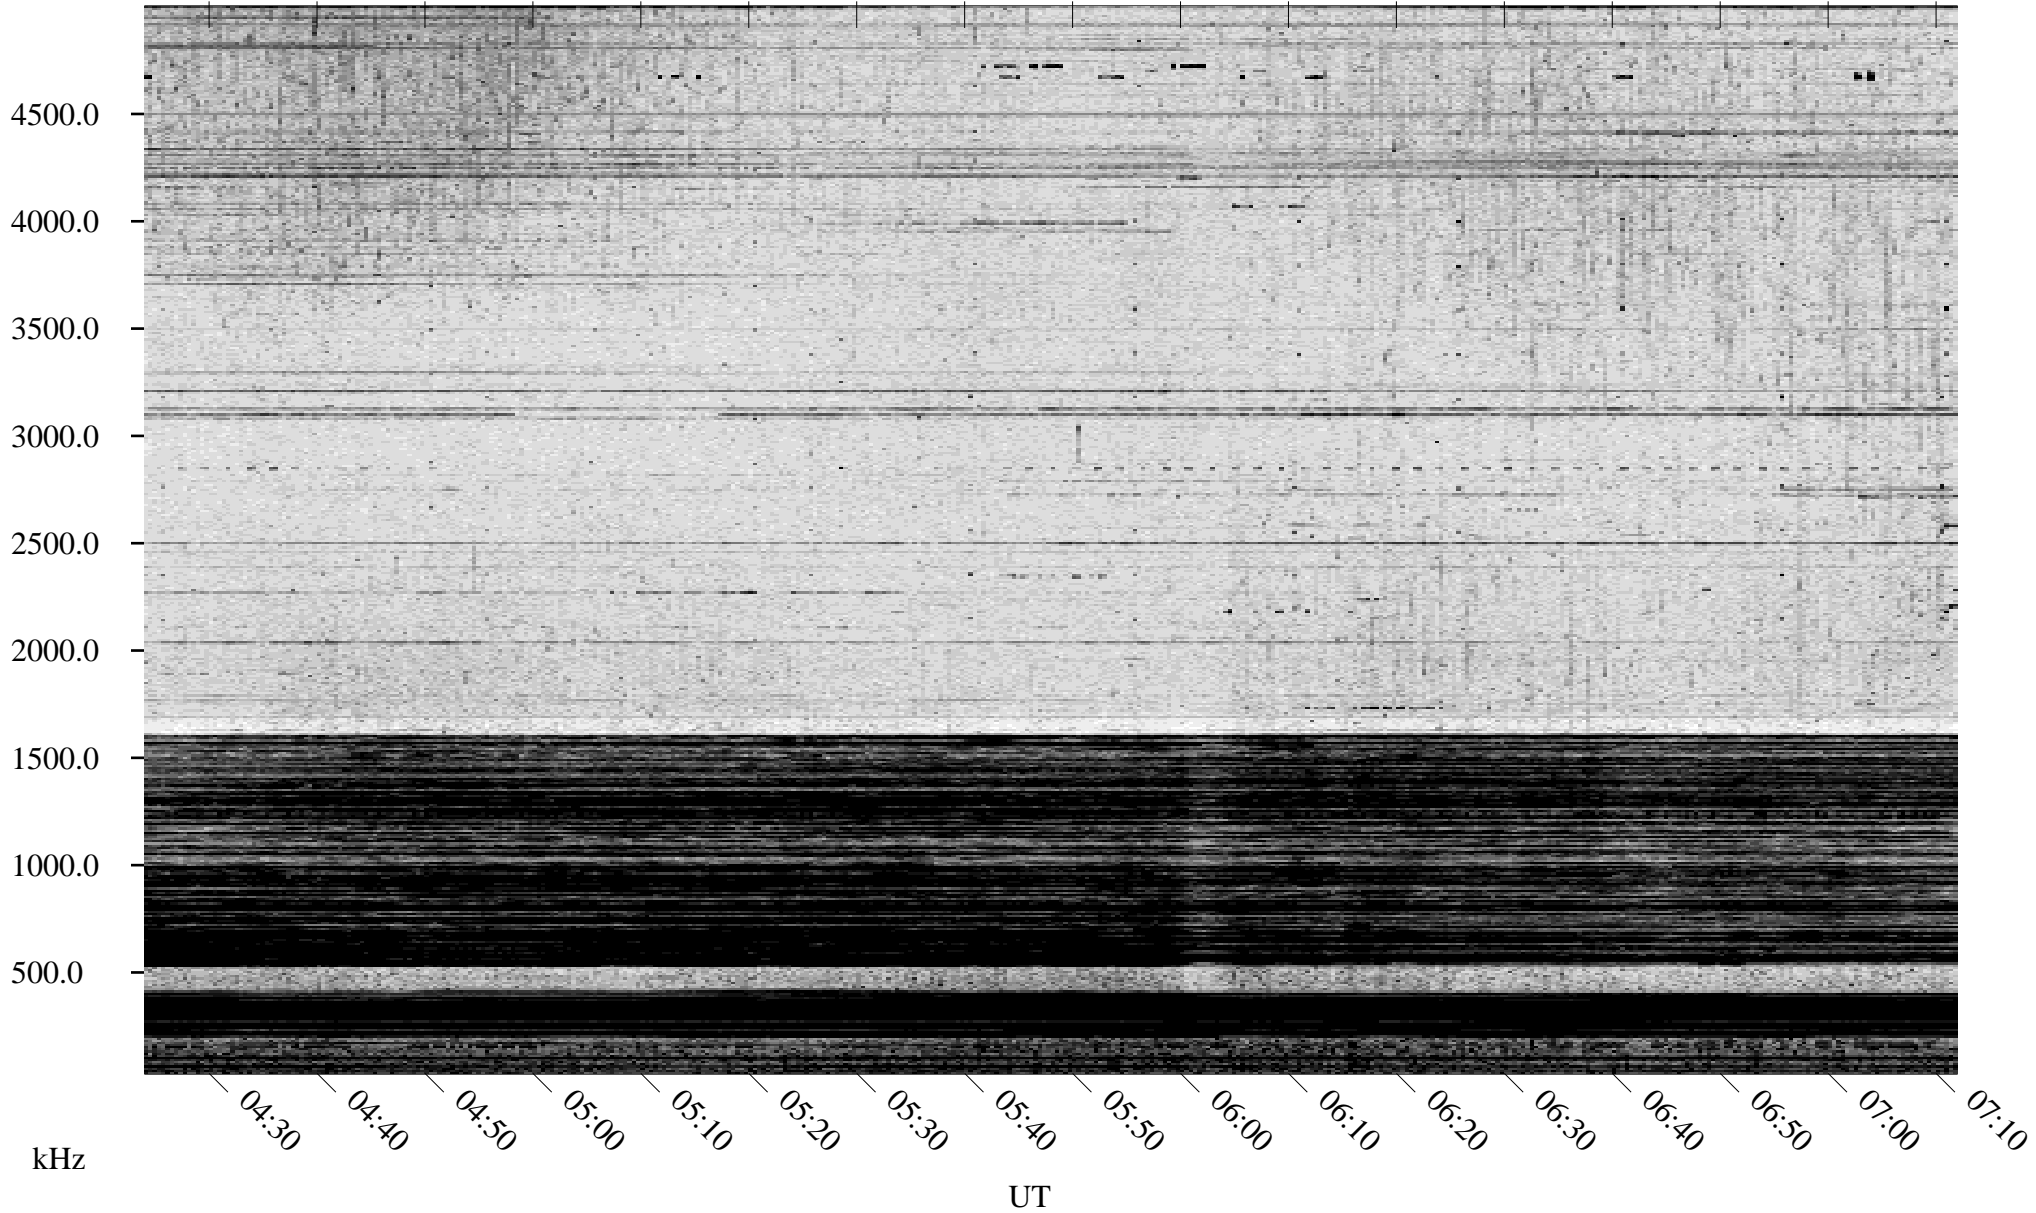

10/20/1996 Churchill, Manitoba

Linear Scale Black = 161 White = 15

ch96294l.r00m max_12

Page 1

10/20/1996 Churchill, Manitoba

Linear Scale Black = 161 White = 15

ch96294l.r00m max_12

Page 2

10/21/1996 Churchill, Manitoba

Linear Scale Black = 161 White = 15

ch96294l.r00m max_12

Page 3

10/21/1996 Churchill, Manitoba

Linear Scale Black = 161 White = 15

ch96294l.r00m max_12

Page 4

10/21/1996 Churchill, Manitoba

Linear Scale Black = 161 White = 15

ch96294l.r00m max_12

Page 5

10/21/1996 Churchill, Manitoba

Linear Scale Black = 161 White = 15

ch96294l.r00m max_12

Page 6

10/21/1996 Churchill, Manitoba

Linear Scale Black = 161 White = 15

ch96294l.r00m max_12

Page 7

10/21/1996 Churchill, Manitoba

Linear Scale Black = 161 White = 15

ch96294l.r00m max_12