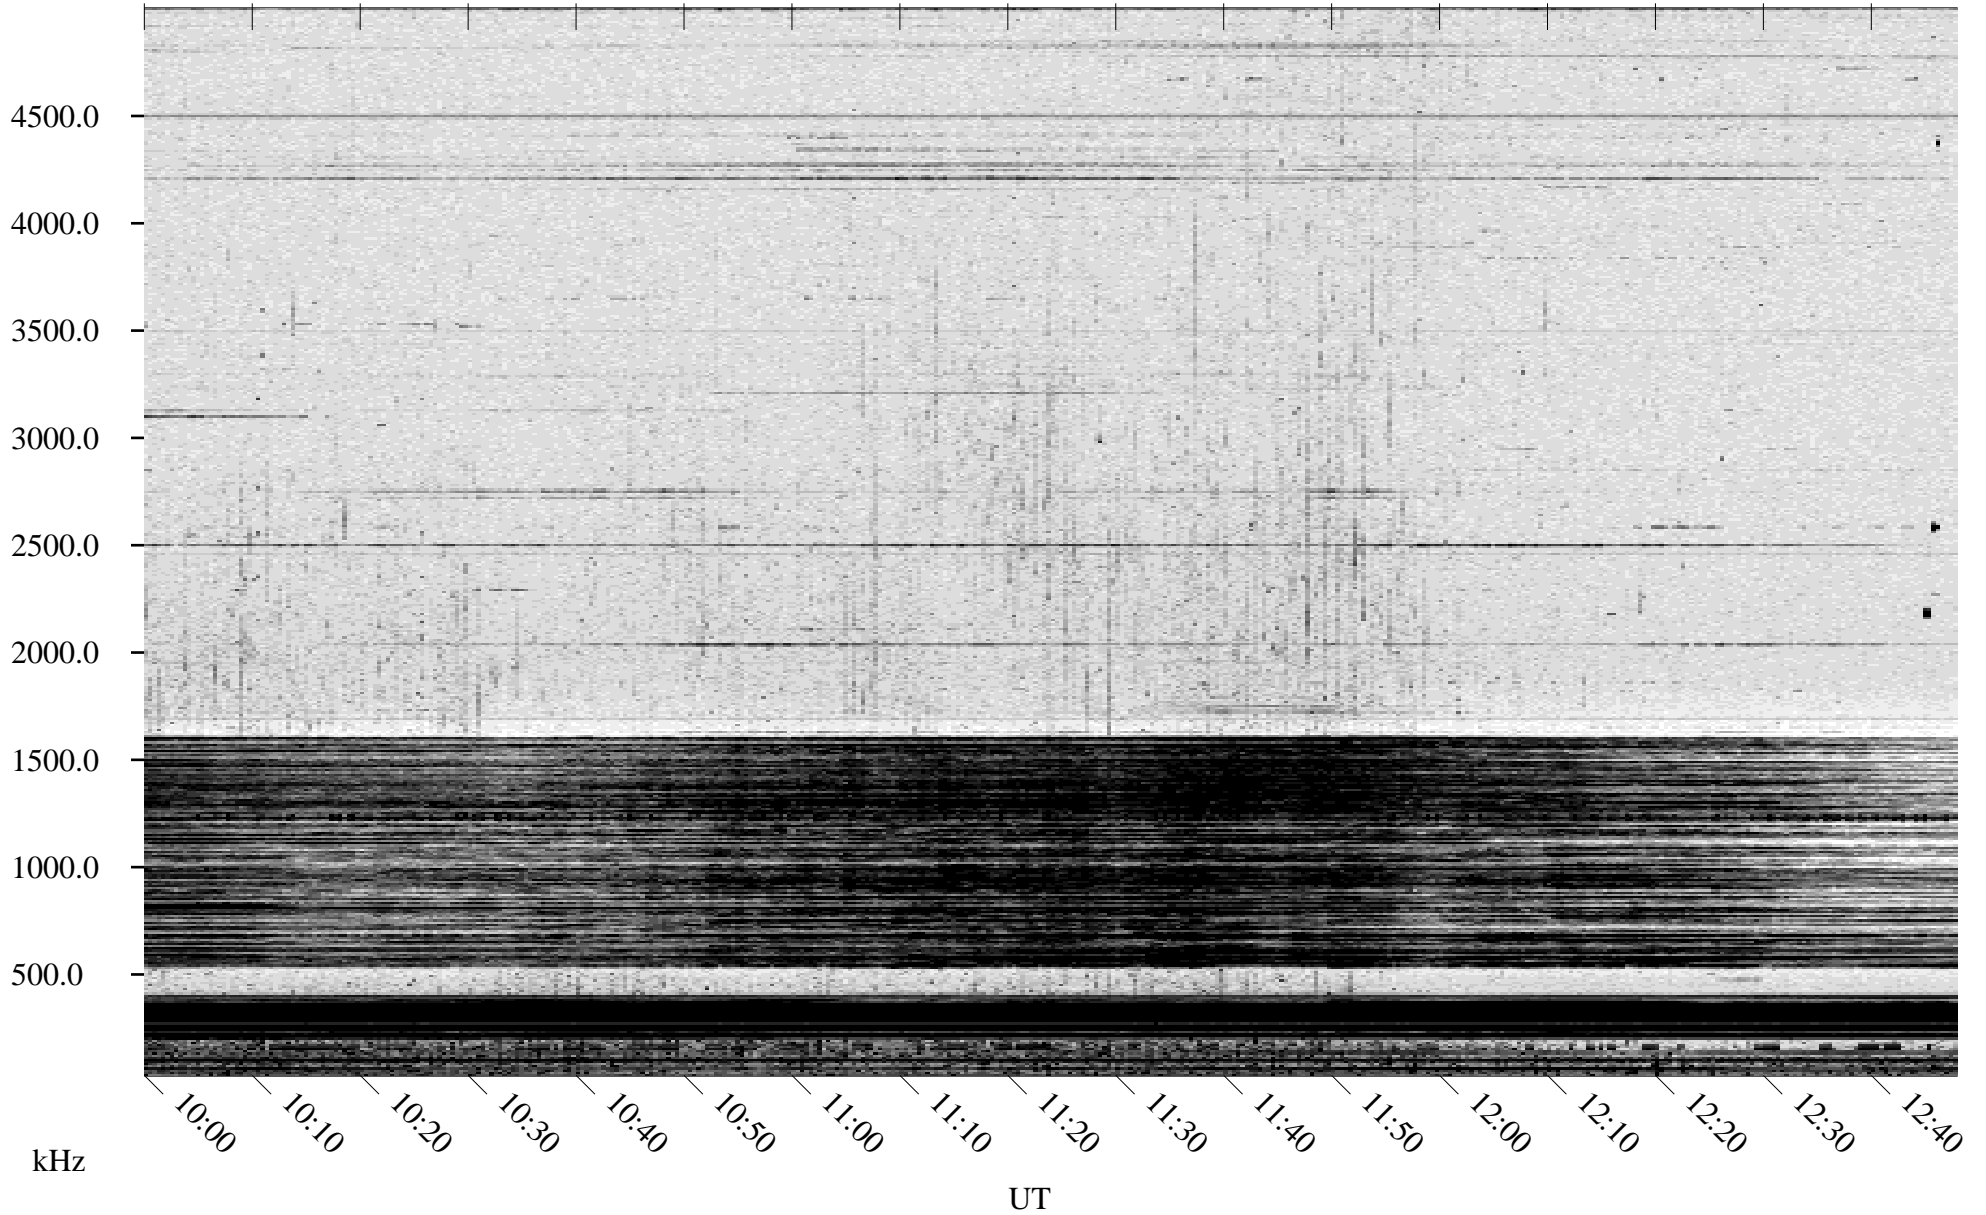

10/20/1996 Churchill, Manitoba

Linear Scale Black = 161 White = 15

ch96294l.r00m max_12

Page 1

10/20/1996 Churchill, Manitoba

Linear Scale Black = 161 White = 15

ch96294l.r00m max_12

Page 2

10/21/1996 Churchill, Manitoba

Linear Scale Black = 161 White = 15

ch96294l.r00m max_12

Page 3

10/21/1996 Churchill, Manitoba

Linear Scale Black = 161 White = 15

ch96294l.r00m max_12

Page 4

10/21/1996 Churchill, Manitoba

Linear Scale Black = 161 White = 15

ch96294l.r00m max_12

Page 5

10/21/1996 Churchill, Manitoba

Linear Scale Black = 161 White = 15

ch96294l.r00m max_12

Page 6

10/21/1996 Churchill, Manitoba

Linear Scale Black = 161 White = 15

ch96294l.r00m max_12

Page 7

10/21/1996 Churchill, Manitoba

Linear Scale Black = 161 White = 15

ch96294l.r00m max_12