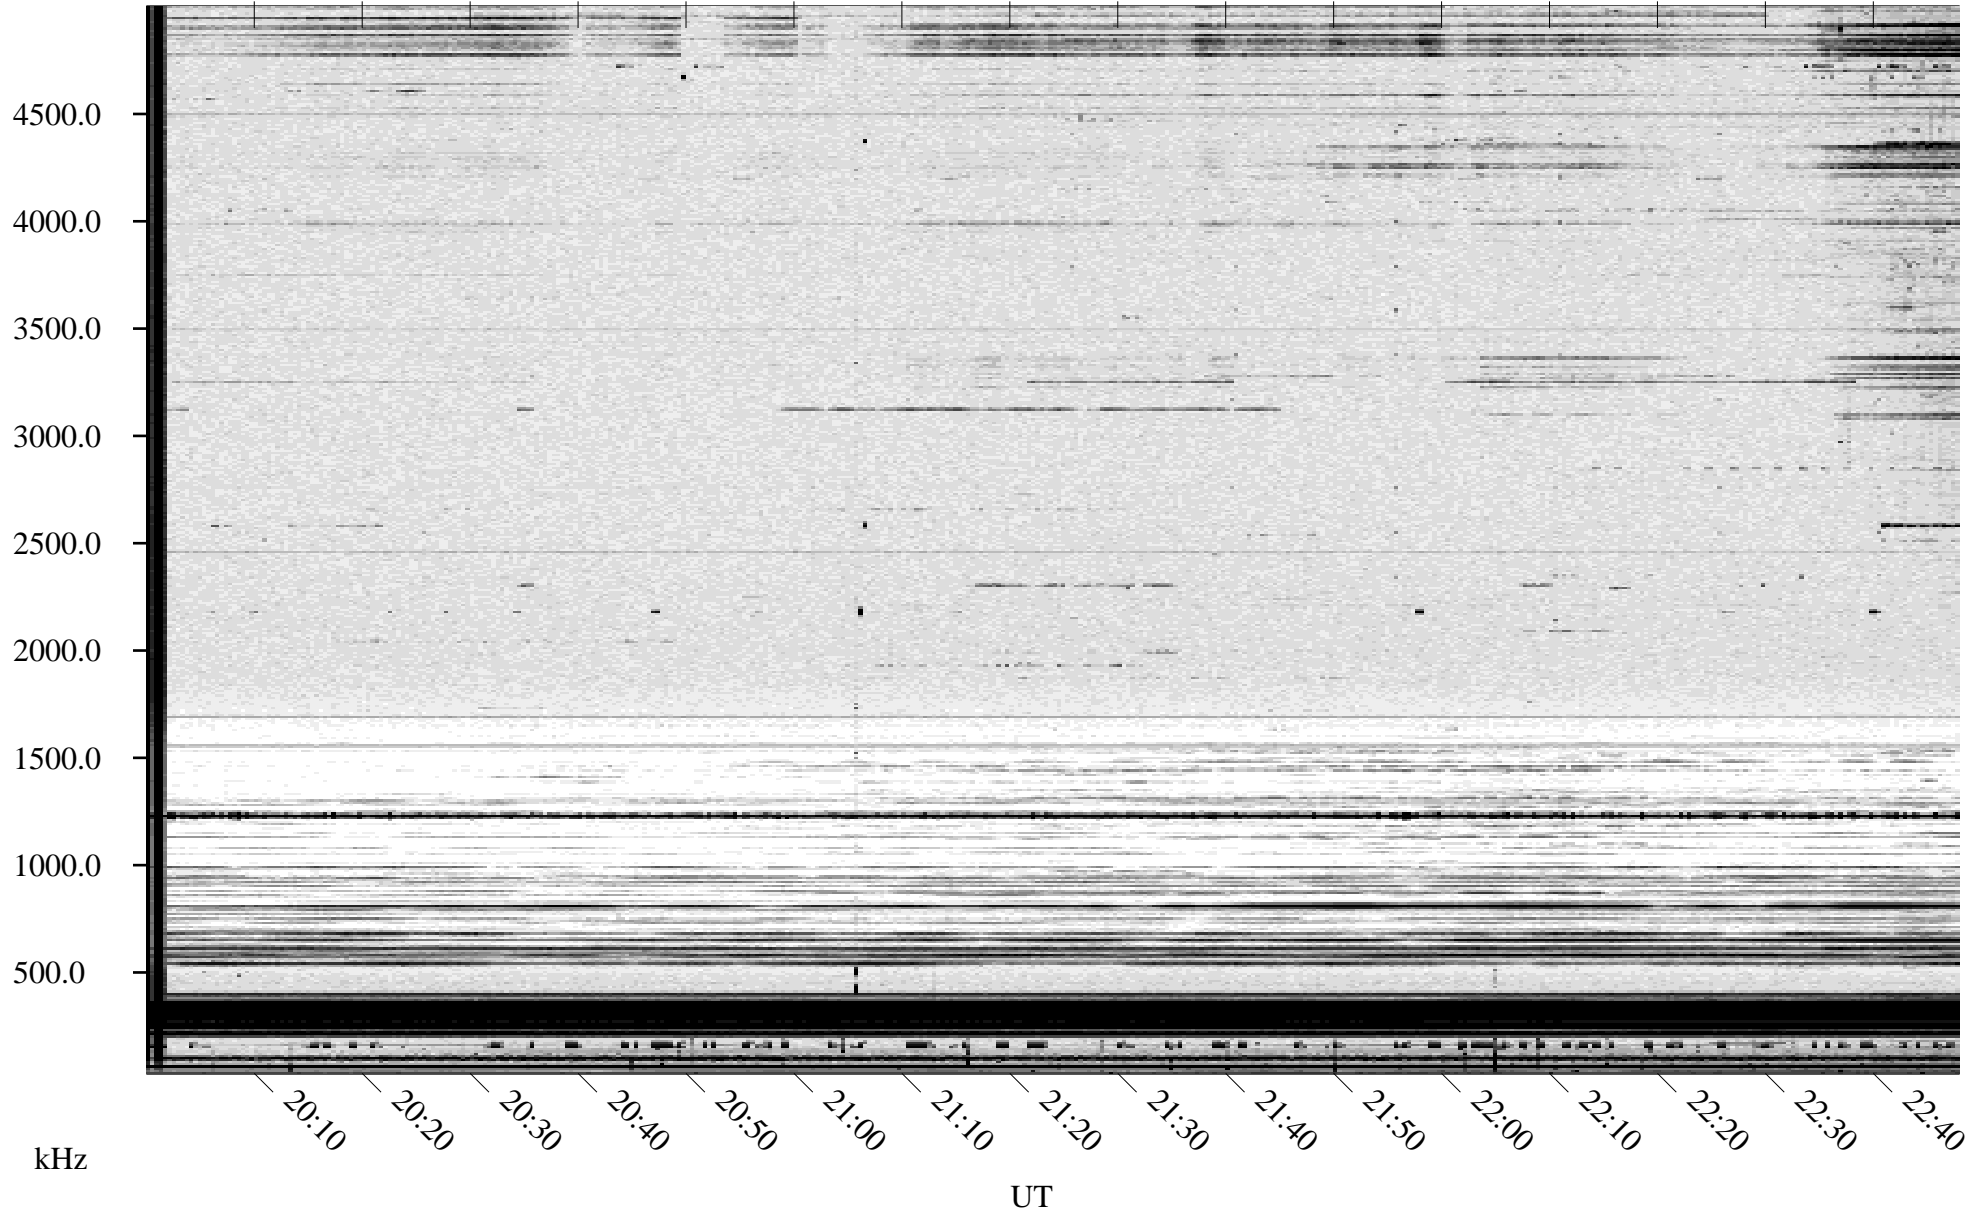

10/20/1996 Churchill, Manitoba

Linear Scale Black = 161 White = 15

ch96294l.r00m max_12

Page 1

10/20/1996 Churchill, Manitoba

Linear Scale Black = 161 White = 15

ch96294l.r00m max_12

Page 2

10/21/1996 Churchill, Manitoba

Linear Scale Black = 161 White = 15

ch96294l.r00m max_12

Page 3

10/21/1996 Churchill, Manitoba

Linear Scale Black = 161 White = 15

ch96294l.r00m max_12

Page 4

10/21/1996 Churchill, Manitoba

Linear Scale Black = 161 White = 15

ch96294l.r00m max_12

Page 5

10/21/1996 Churchill, Manitoba

Linear Scale Black = 161 White = 15

ch96294l.r00m max_12

Page 6

10/21/1996 Churchill, Manitoba

Linear Scale Black = 161 White = 15

ch96294l.r00m max_12

Page 7

10/21/1996 Churchill, Manitoba

Linear Scale Black = 161 White = 15

ch96294l.r00m max_12