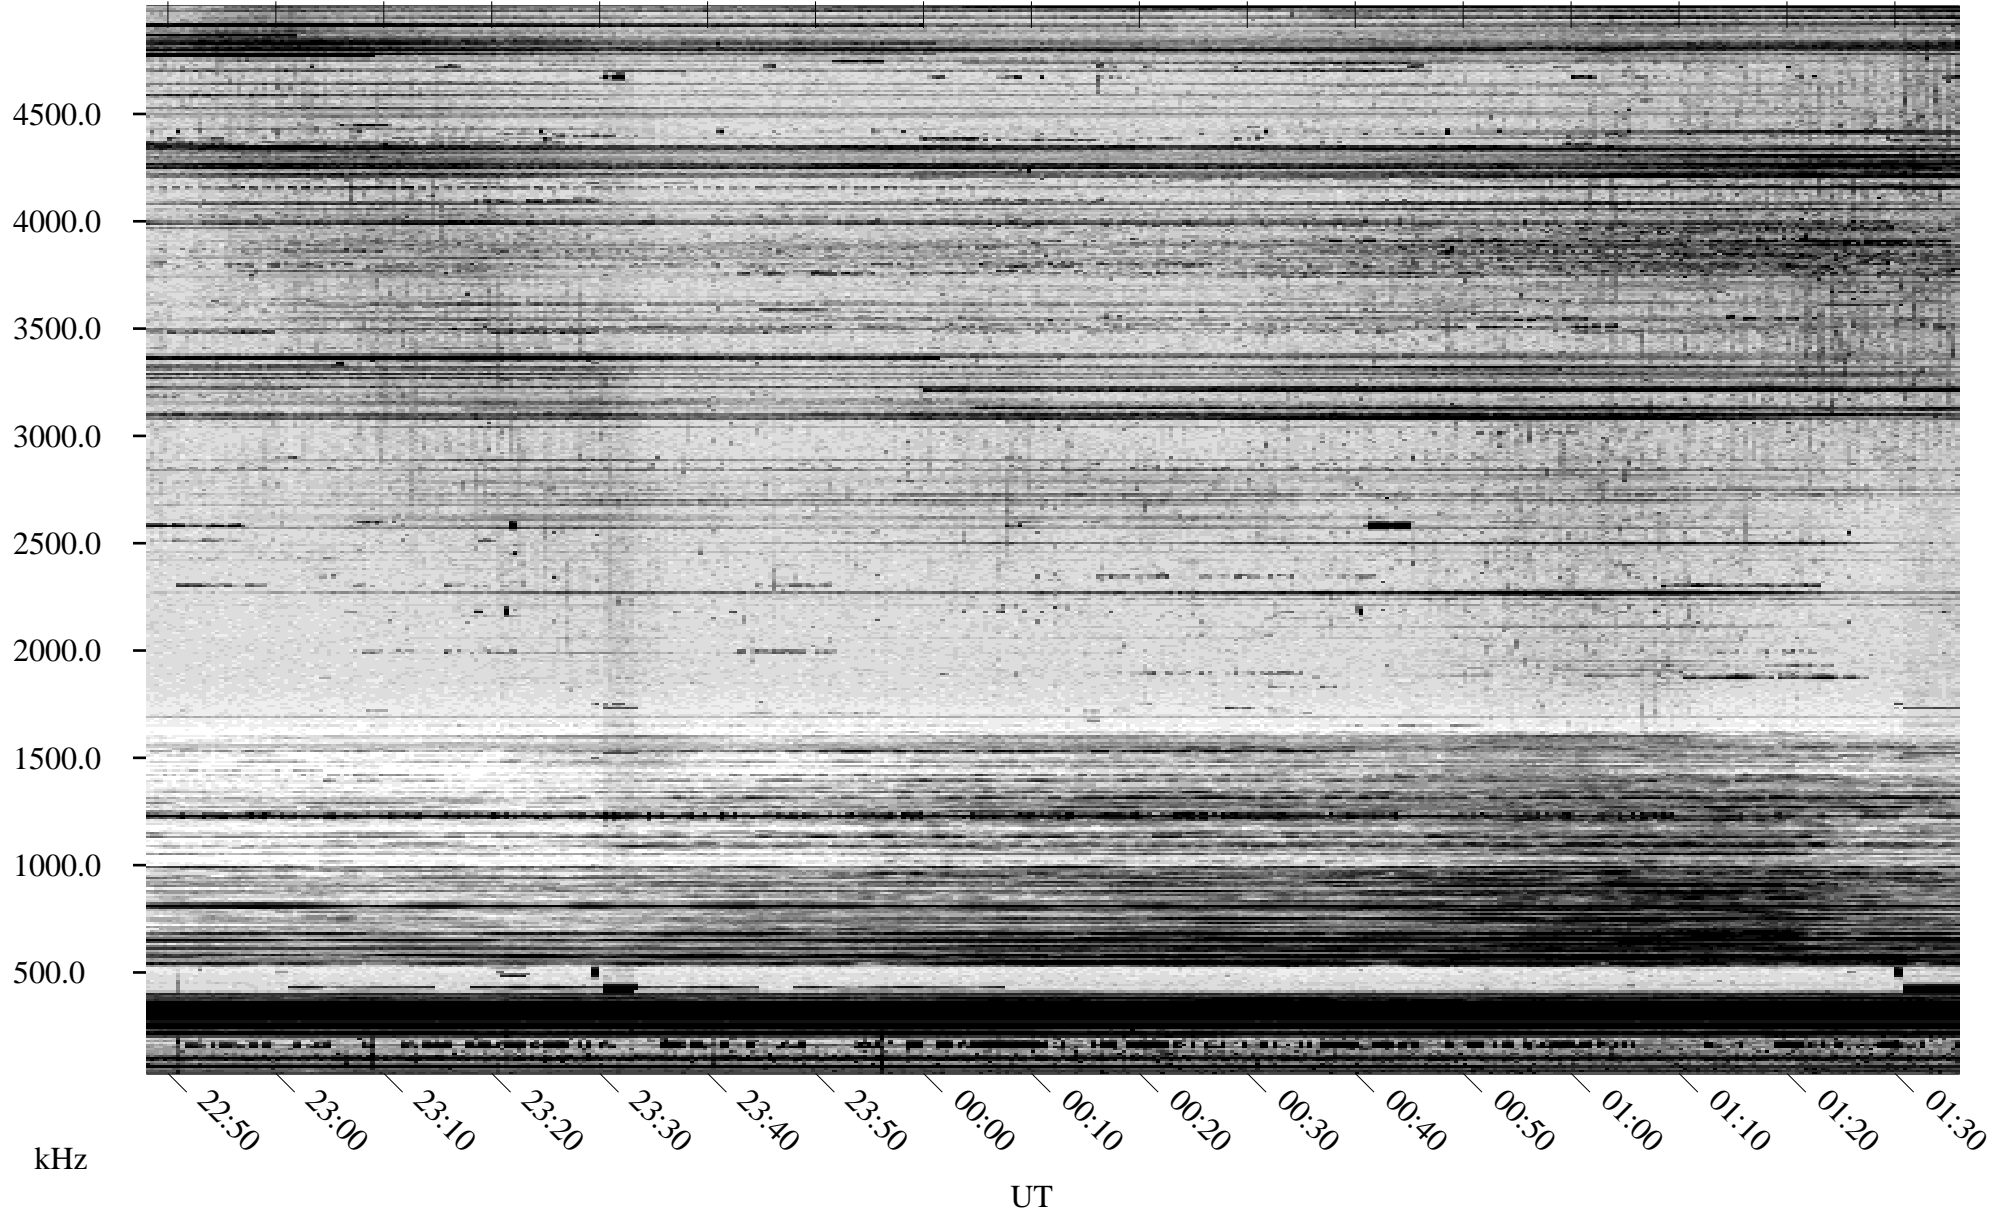

10/20/1996 Churchill, Manitoba

Linear Scale Black = 161 White = 15

ch96294l.r00m max_12

Page 1

10/20/1996 Churchill, Manitoba

Linear Scale Black = 161 White = 15

ch96294l.r00m max_12

Page 2

10/21/1996 Churchill, Manitoba

Linear Scale Black = 161 White = 15

ch96294l.r00m max_12

Page 3

10/21/1996 Churchill, Manitoba

Linear Scale Black = 161 White = 15

ch96294l.r00m max_12

Page 4

10/21/1996 Churchill, Manitoba

Linear Scale Black = 161 White = 15

ch96294l.r00m max_12

Page 5

10/21/1996 Churchill, Manitoba

Linear Scale Black = 161 White = 15

ch96294l.r00m max_12

Page 6

10/21/1996 Churchill, Manitoba

Linear Scale Black = 161 White = 15

ch96294l.r00m max_12

Page 7

10/21/1996 Churchill, Manitoba

Linear Scale Black = 161 White = 15

ch96294l.r00m max_12