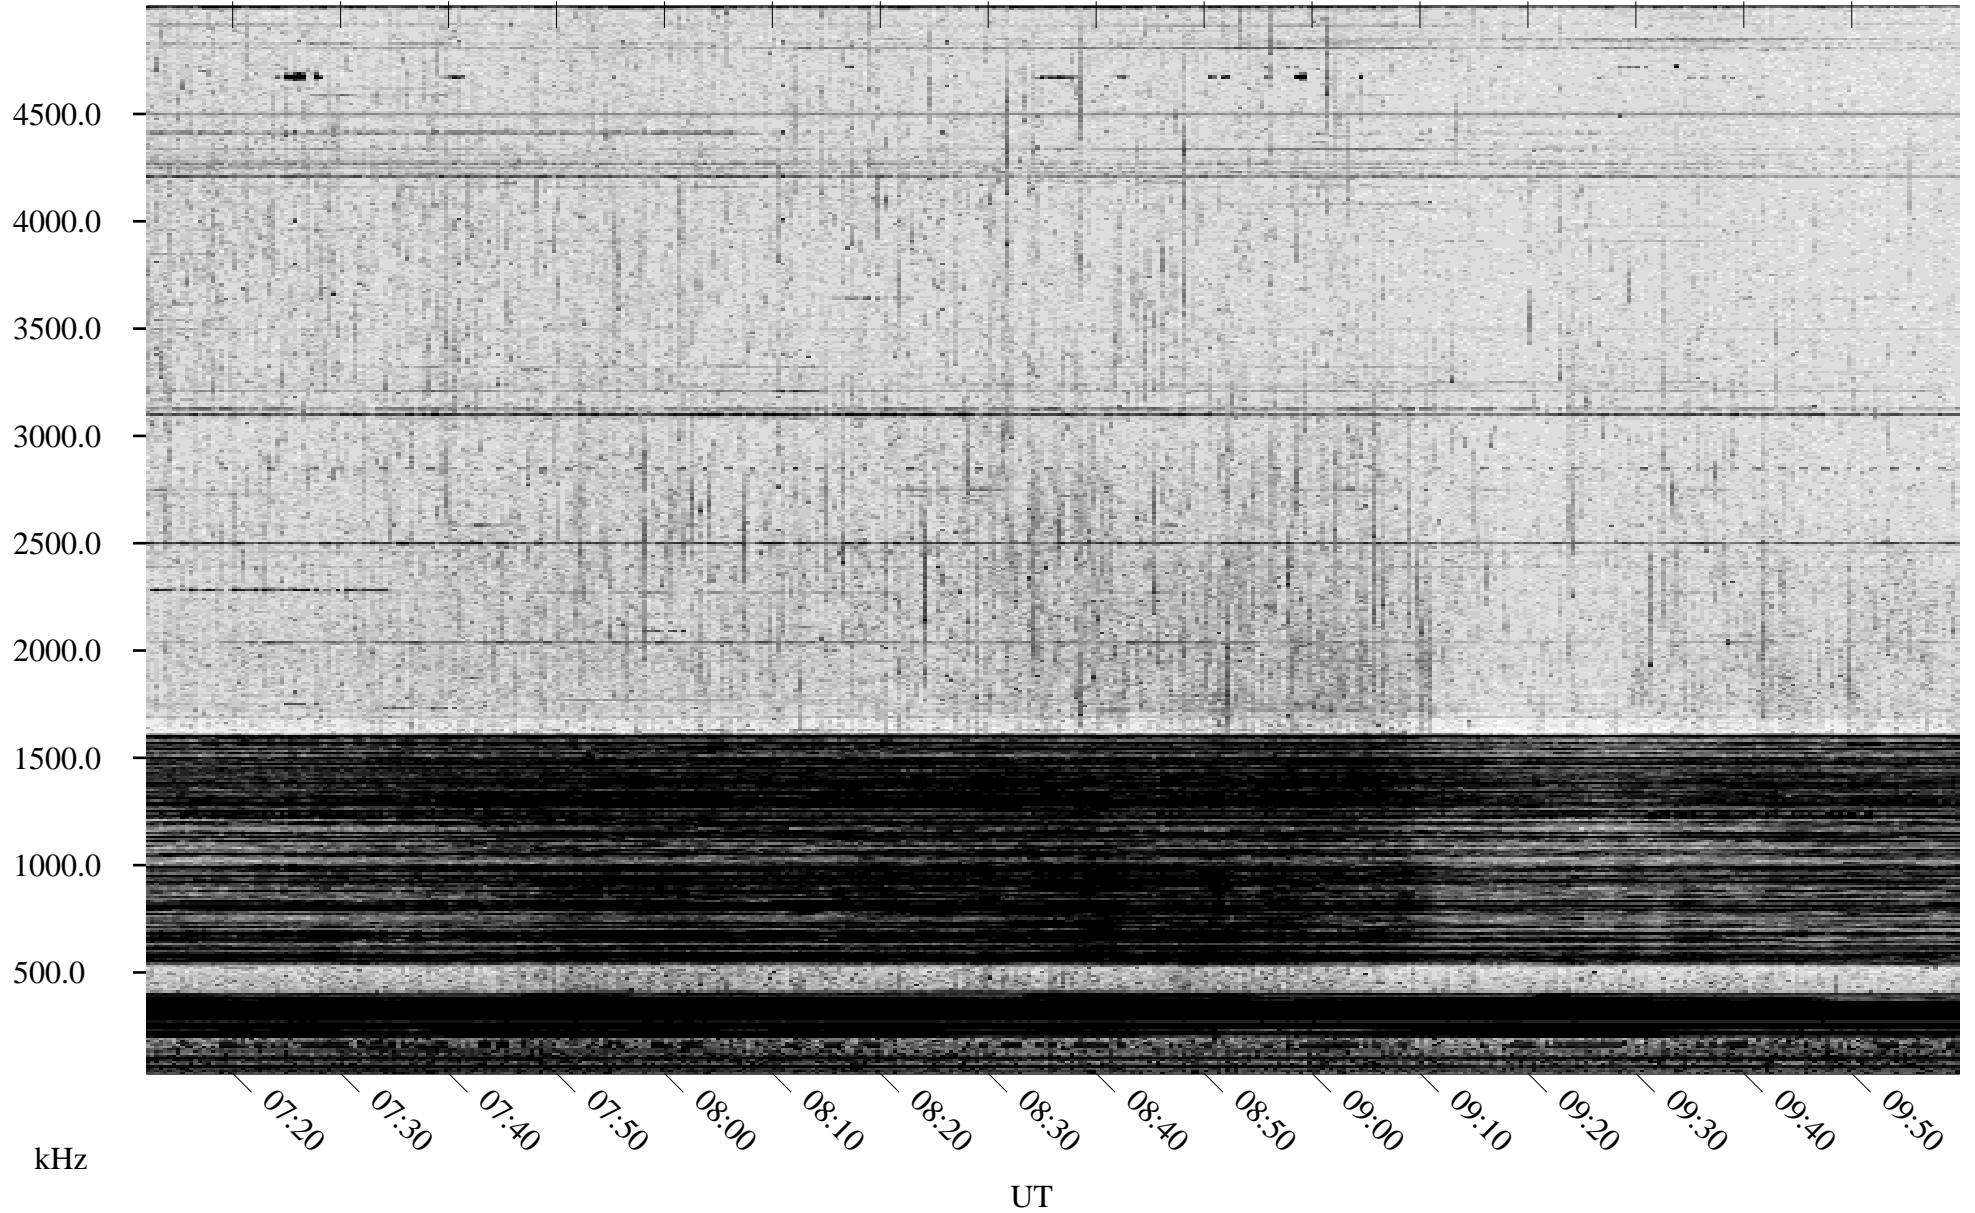

10/20/1996 Churchill, Manitoba

Linear Scale Black = 161 White = 15

ch96294l.r00m max_12

Page 1

10/20/1996 Churchill, Manitoba

Linear Scale Black = 161 White = 15

ch96294l.r00m max_12

Page 2

10/21/1996 Churchill, Manitoba

Linear Scale Black = 161 White = 15

ch96294l.r00m max_12

Page 3

10/21/1996 Churchill, Manitoba

Linear Scale Black = 161 White = 15

ch96294l.r00m max_12

Page 4

10/21/1996 Churchill, Manitoba

Linear Scale Black = 161 White = 15

ch96294l.r00m max_12

Page 5

10/21/1996 Churchill, Manitoba

Linear Scale Black = 161 White = 15

ch96294l.r00m max_12

Page 6

10/21/1996 Churchill, Manitoba

Linear Scale Black = 161 White = 15

ch96294l.r00m max_12

Page 7

10/21/1996 Churchill, Manitoba

Linear Scale Black = 161 White = 15

ch96294l.r00m max_12