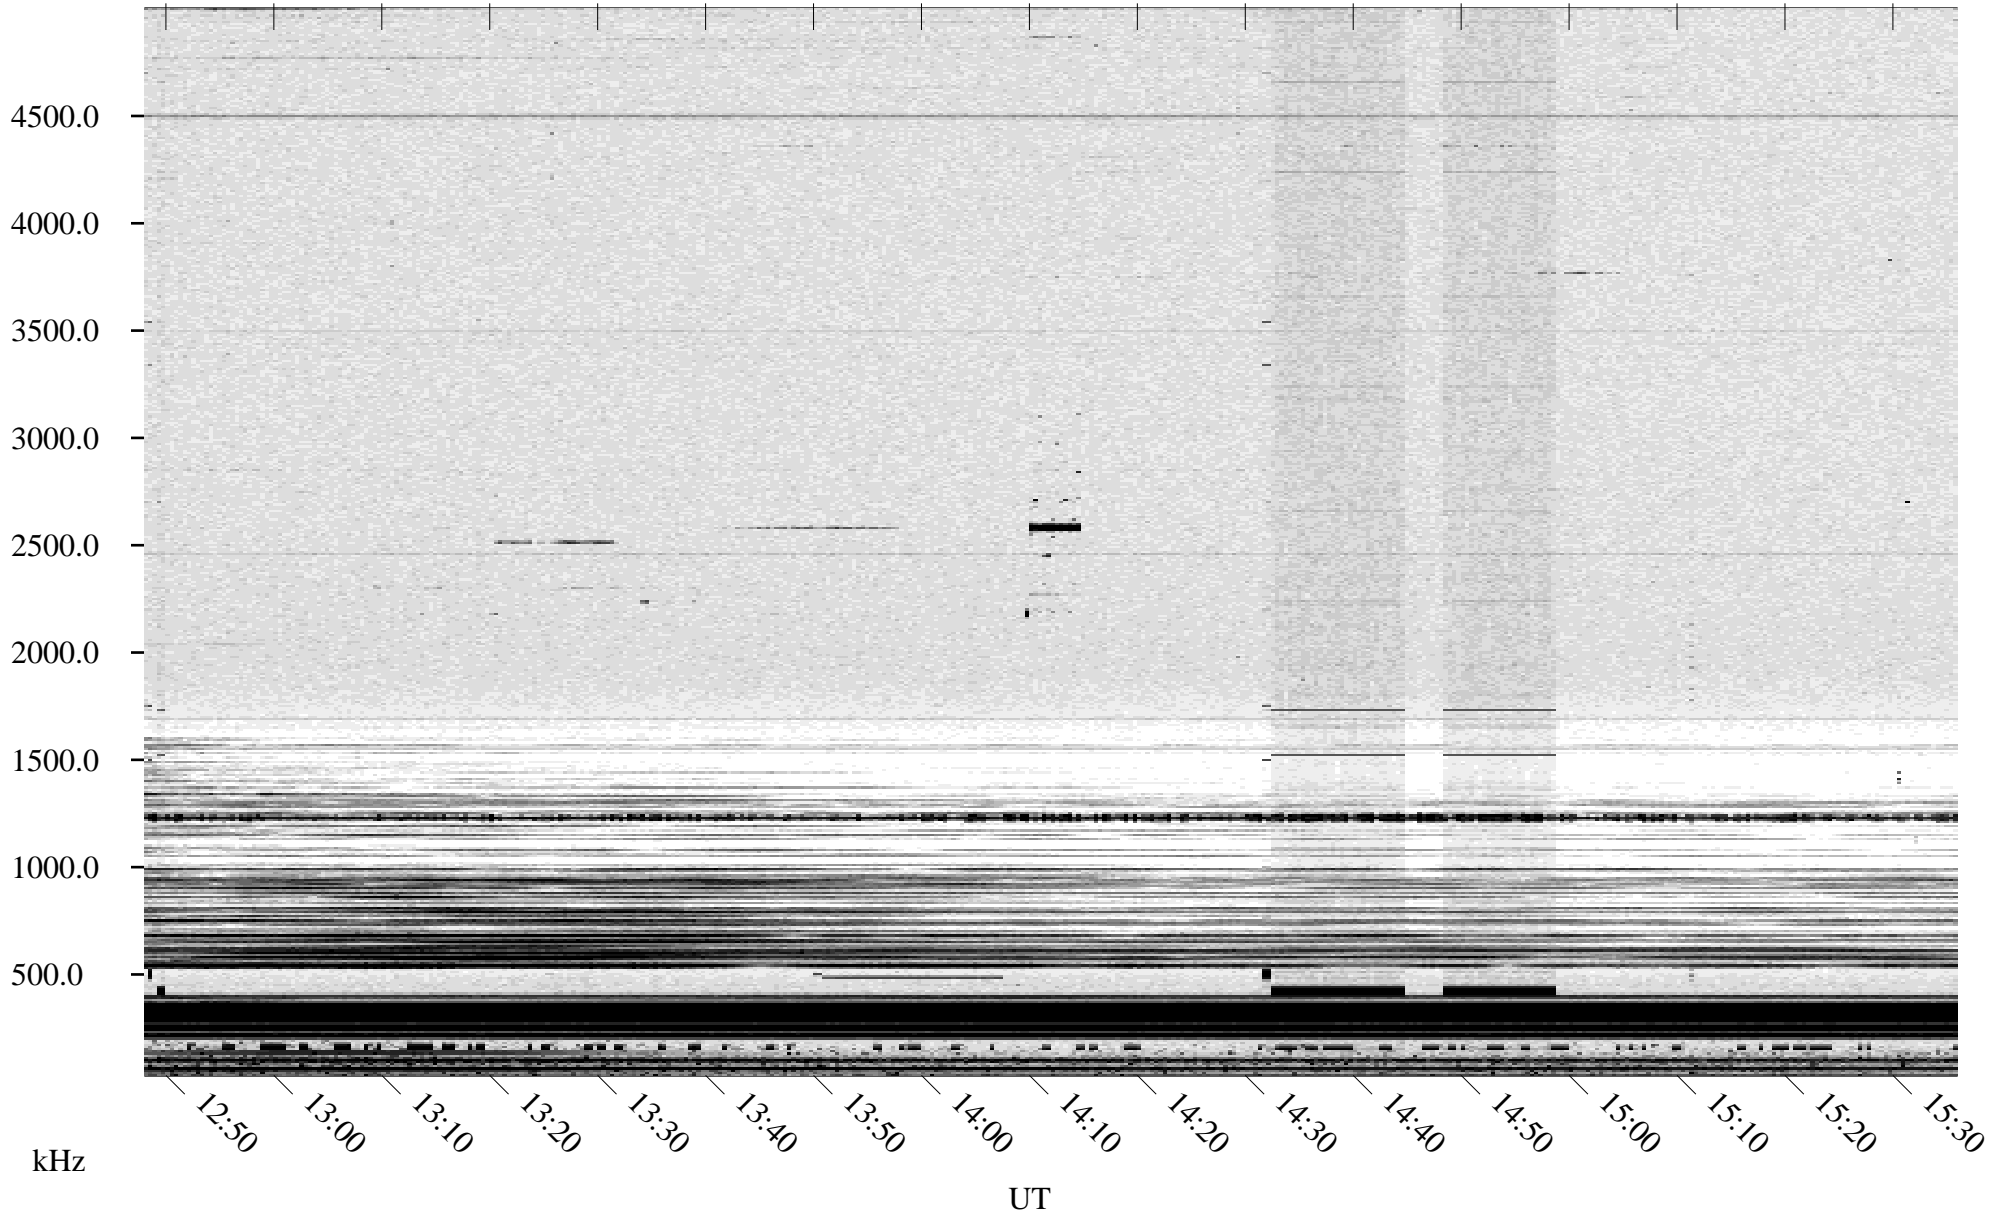

10/20/1996 Churchill, Manitoba

Linear Scale Black = 161 White = 15

ch96294l.r00m max_12

Page 1

10/20/1996 Churchill, Manitoba

Linear Scale Black = 161 White = 15

ch96294l.r00m max_12

Page 2

10/21/1996 Churchill, Manitoba

Linear Scale Black = 161 White = 15

ch96294l.r00m max_12

Page 3

10/21/1996 Churchill, Manitoba

Linear Scale Black = 161 White = 15

ch96294l.r00m max_12

Page 4

10/21/1996 Churchill, Manitoba

Linear Scale Black = 161 White = 15

ch96294l.r00m max_12

Page 5

10/21/1996 Churchill, Manitoba

Linear Scale Black = 161 White = 15

ch96294l.r00m max_12

Page 6

10/21/1996 Churchill, Manitoba

Linear Scale Black = 161 White = 15

ch96294l.r00m max_12

Page 7

10/21/1996 Churchill, Manitoba

Linear Scale Black = 161 White = 15

ch96294l.r00m max_12