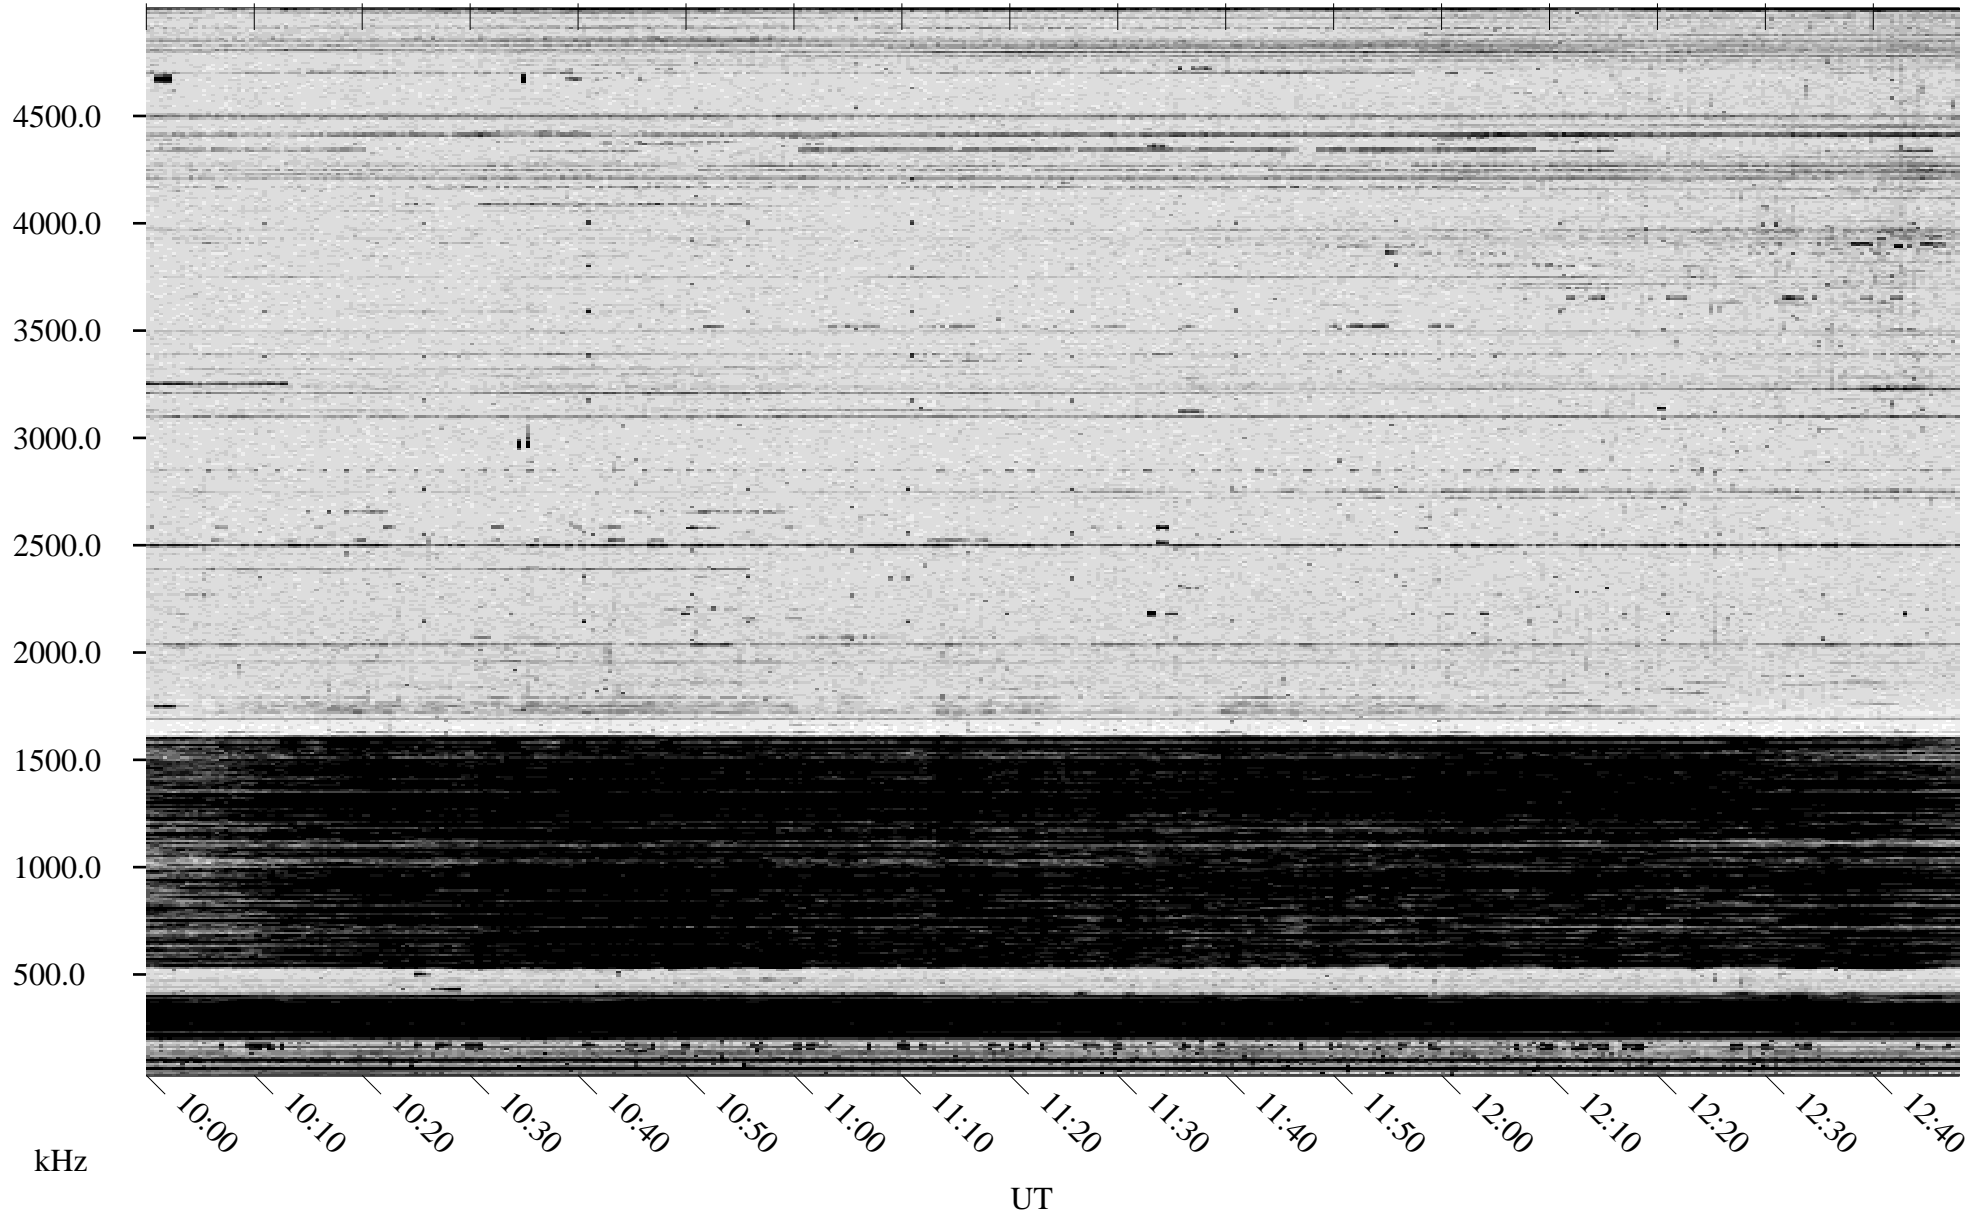

# 10/31/1996 Churchill, Manitoba

Linear Scale    Black = 161    White = 15

ch96304l.r00m max\_12

Page 4

# 10/31/1996 Churchill, Manitoba

Linear Scale    Black = 161    White = 15

ch96304l.r00m max\_12

Page 5

# 10/31/1996 Churchill, Manitoba

Linear Scale    Black = 161    White = 15

ch96304l.r00m max\_12

Page 6

# 10/31/1996 Churchill, Manitoba

Linear Scale Black = 161 White = 15

ch96304l.r00m max\_12

Page 7