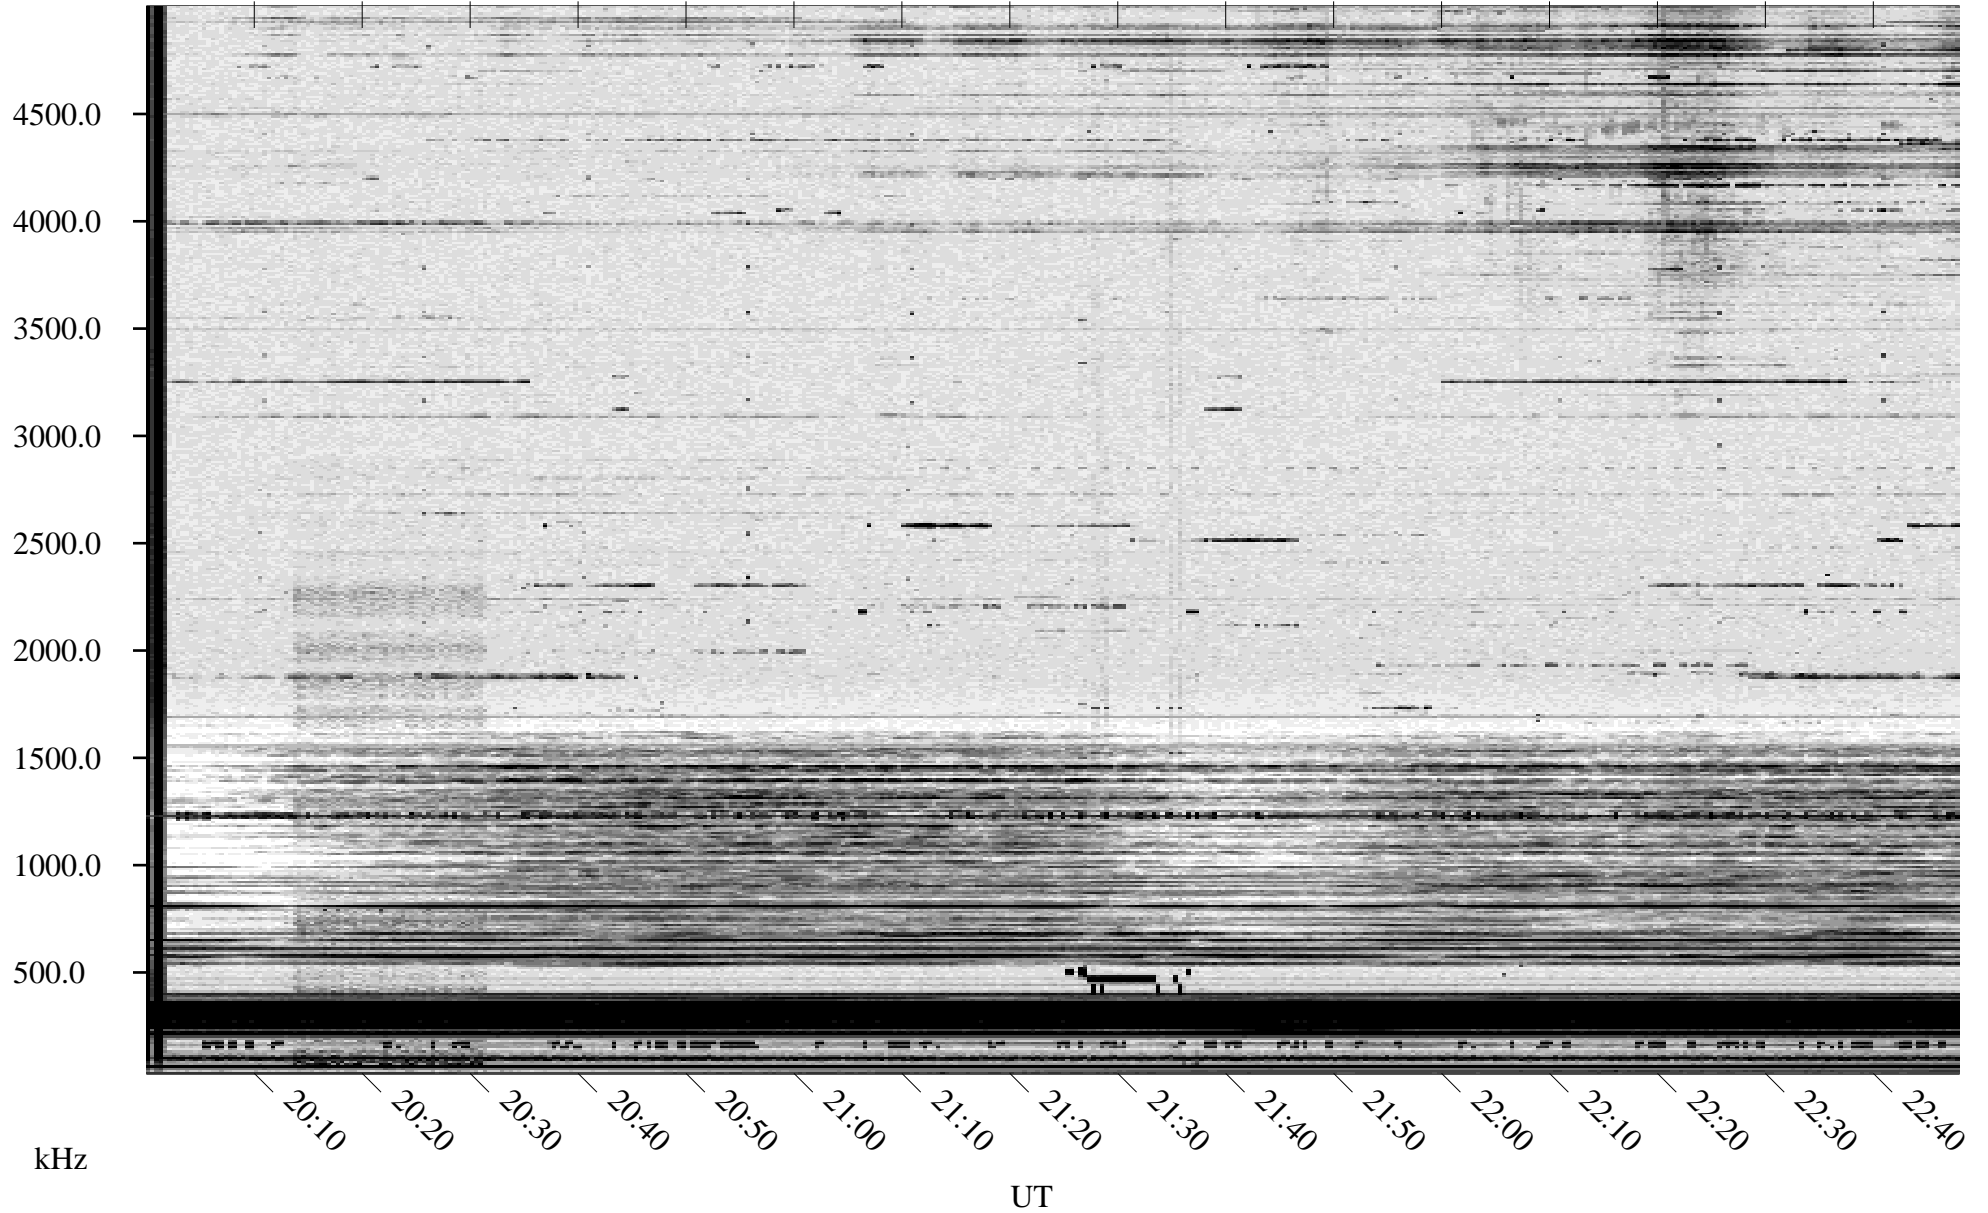

# 10/30/1996 Churchill, Manitoba

Linear Scale Black = 161 White = 15

ch96304l.r00m max\_12

Page 1

# 10/30/1996 Churchill, Manitoba

Linear Scale    Black = 161    White = 15

ch96304l.r00m max\_12

Page 2

# 10/31/1996 Churchill, Manitoba

Linear Scale    Black = 161    White = 15

ch96304l.r00m max\_12

Page 3

# 10/31/1996 Churchill, Manitoba

Linear Scale    Black = 161    White = 15

ch96304l.r00m max\_12

Page 4