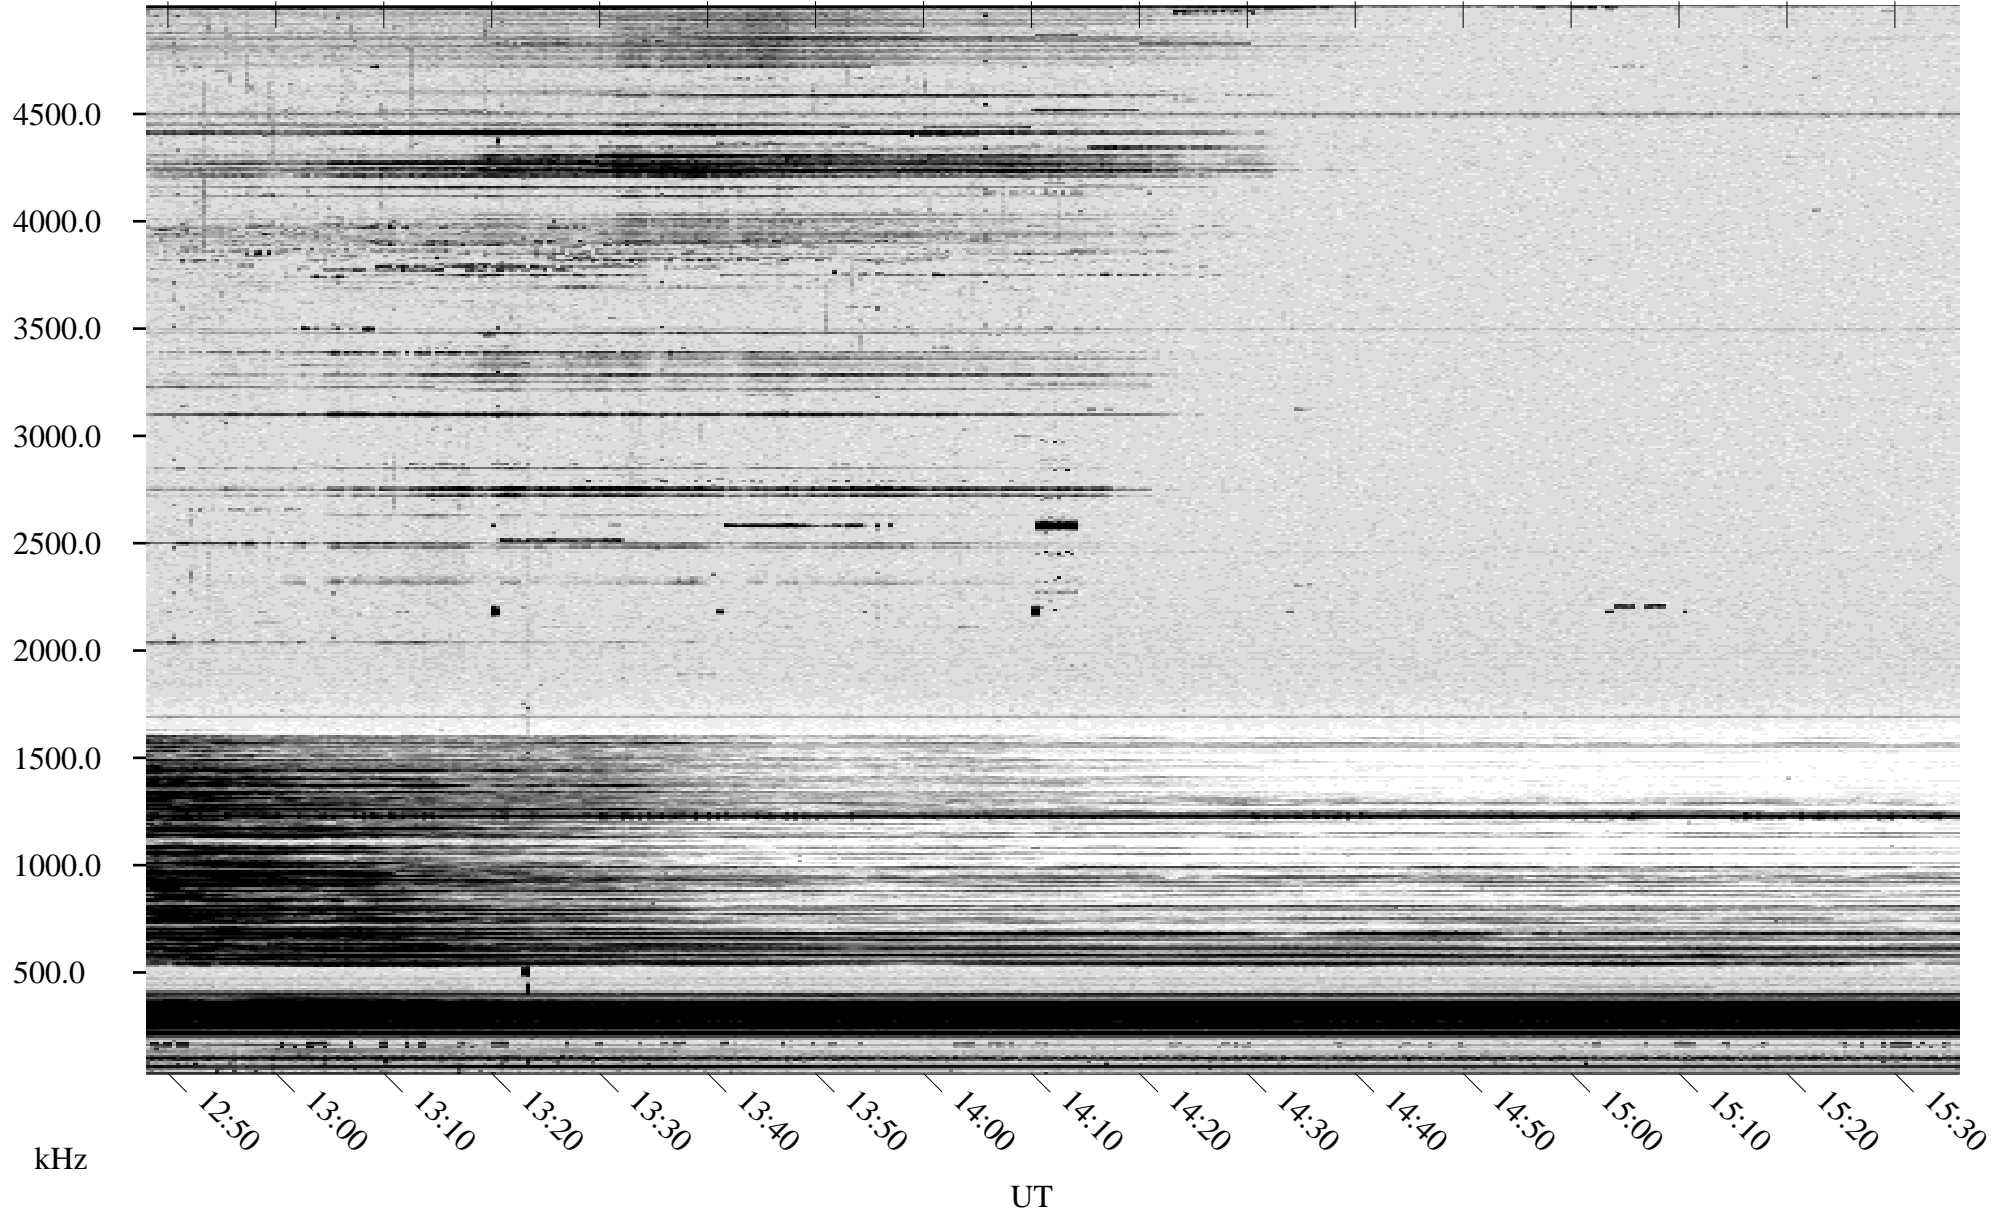

# 10/31/1996 Churchill, Manitoba

Linear Scale    Black = 161    White = 15

ch96304l.r00m max\_12

Page 5

# 10/31/1996 Churchill, Manitoba

Linear Scale    Black = 161    White = 15

ch96304l.r00m max\_12

Page 6

# 10/31/1996 Churchill, Manitoba

Linear Scale Black = 161 White = 15

ch96304l.r00m max\_12

Page 7

# 10/31/1996 Churchill, Manitoba

Linear Scale    Black = 161    White = 15

ch96304l.r00m max\_12

Page 8