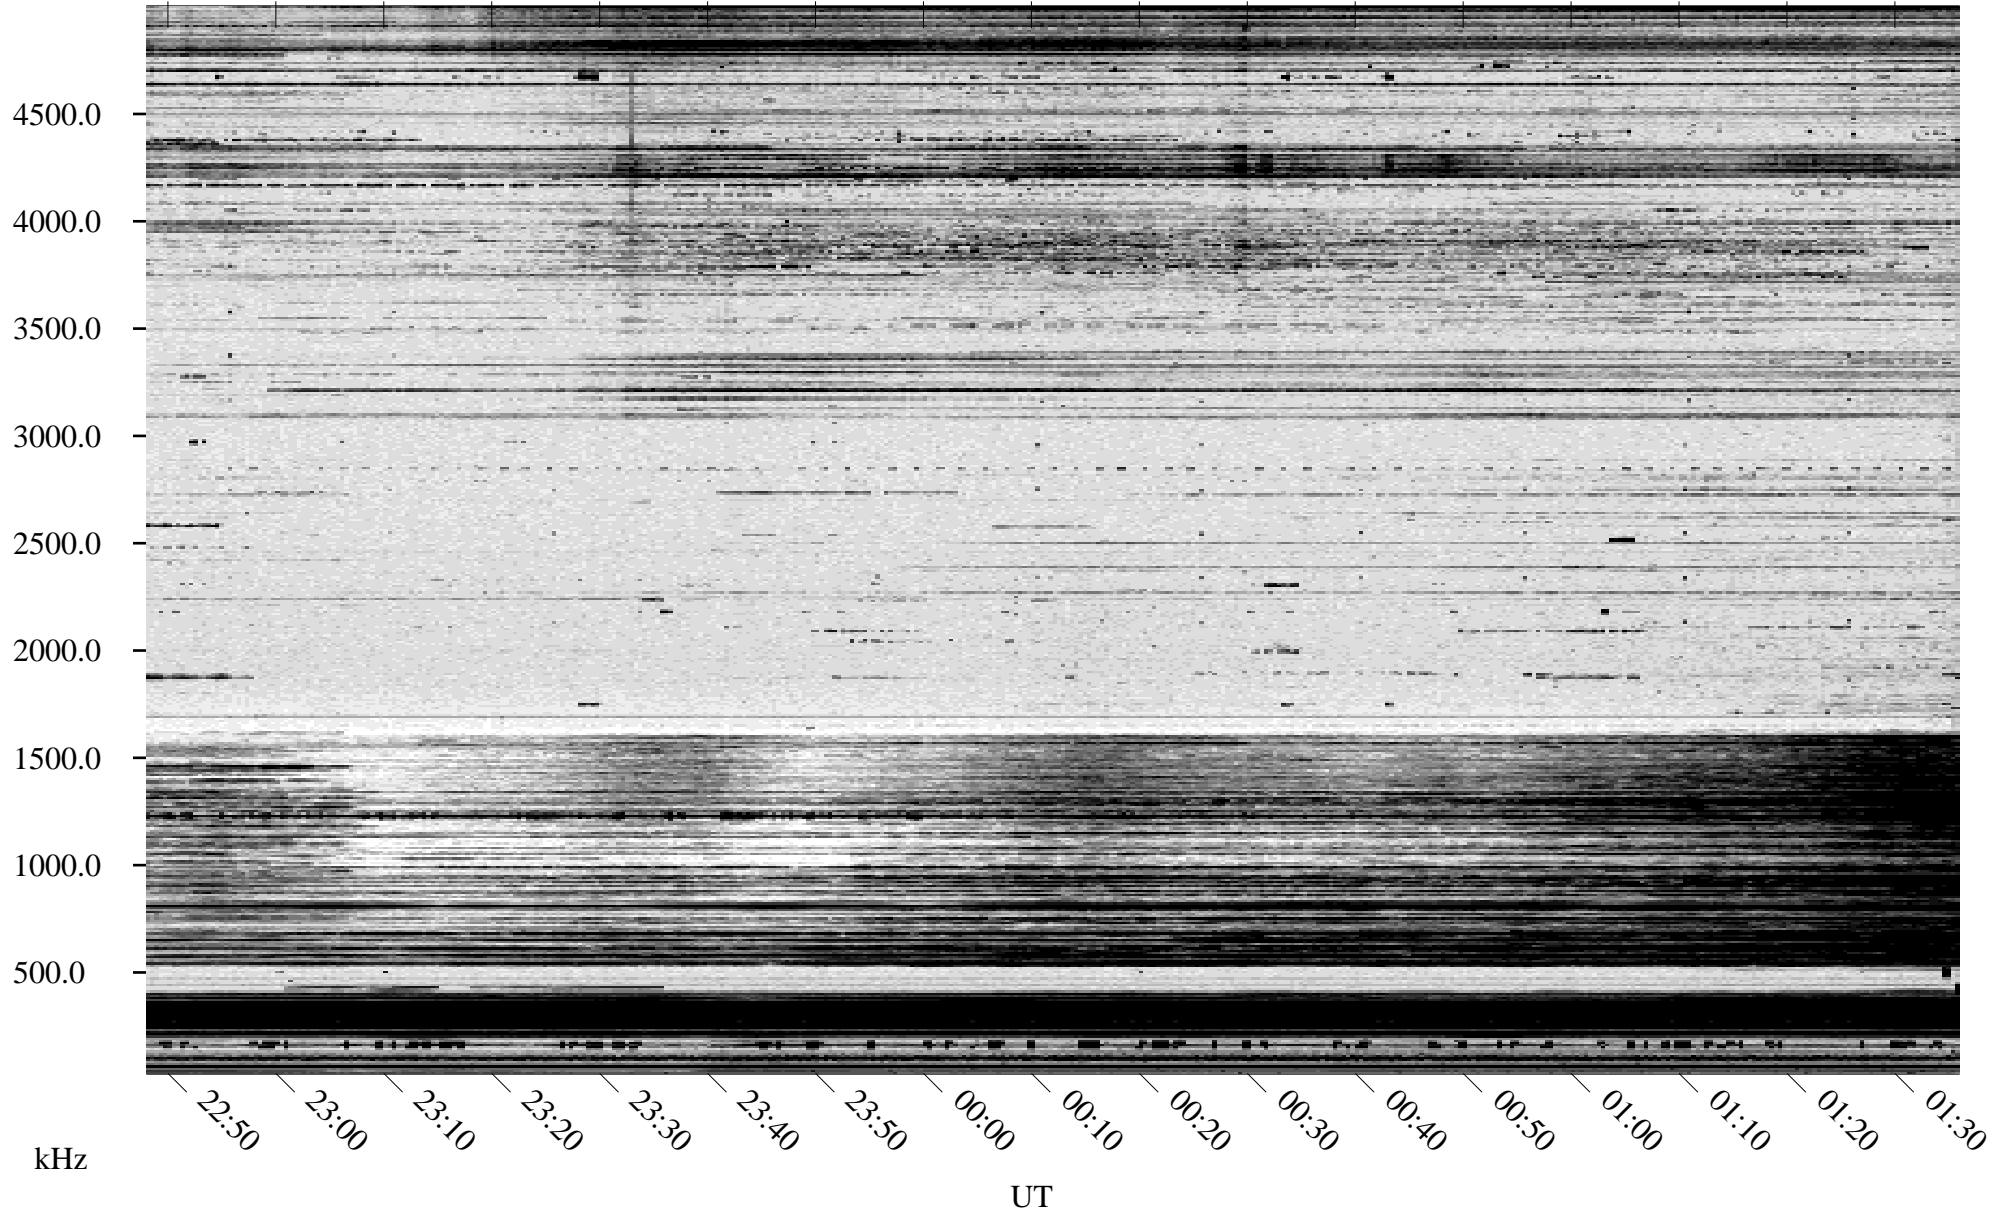

# 10/30/1996 Churchill, Manitoba

Linear Scale Black = 161 White = 15

ch96304l.r00m max\_12

Page 1

# 10/30/1996 Churchill, Manitoba

Linear Scale    Black = 161    White = 15

ch96304l.r00m max\_12

Page 2

# 10/31/1996 Churchill, Manitoba

Linear Scale    Black = 161    White = 15

ch96304l.r00m max\_12

Page 3

# 10/31/1996 Churchill, Manitoba

Linear Scale    Black = 161    White = 15

ch96304l.r00m max\_12

Page 4