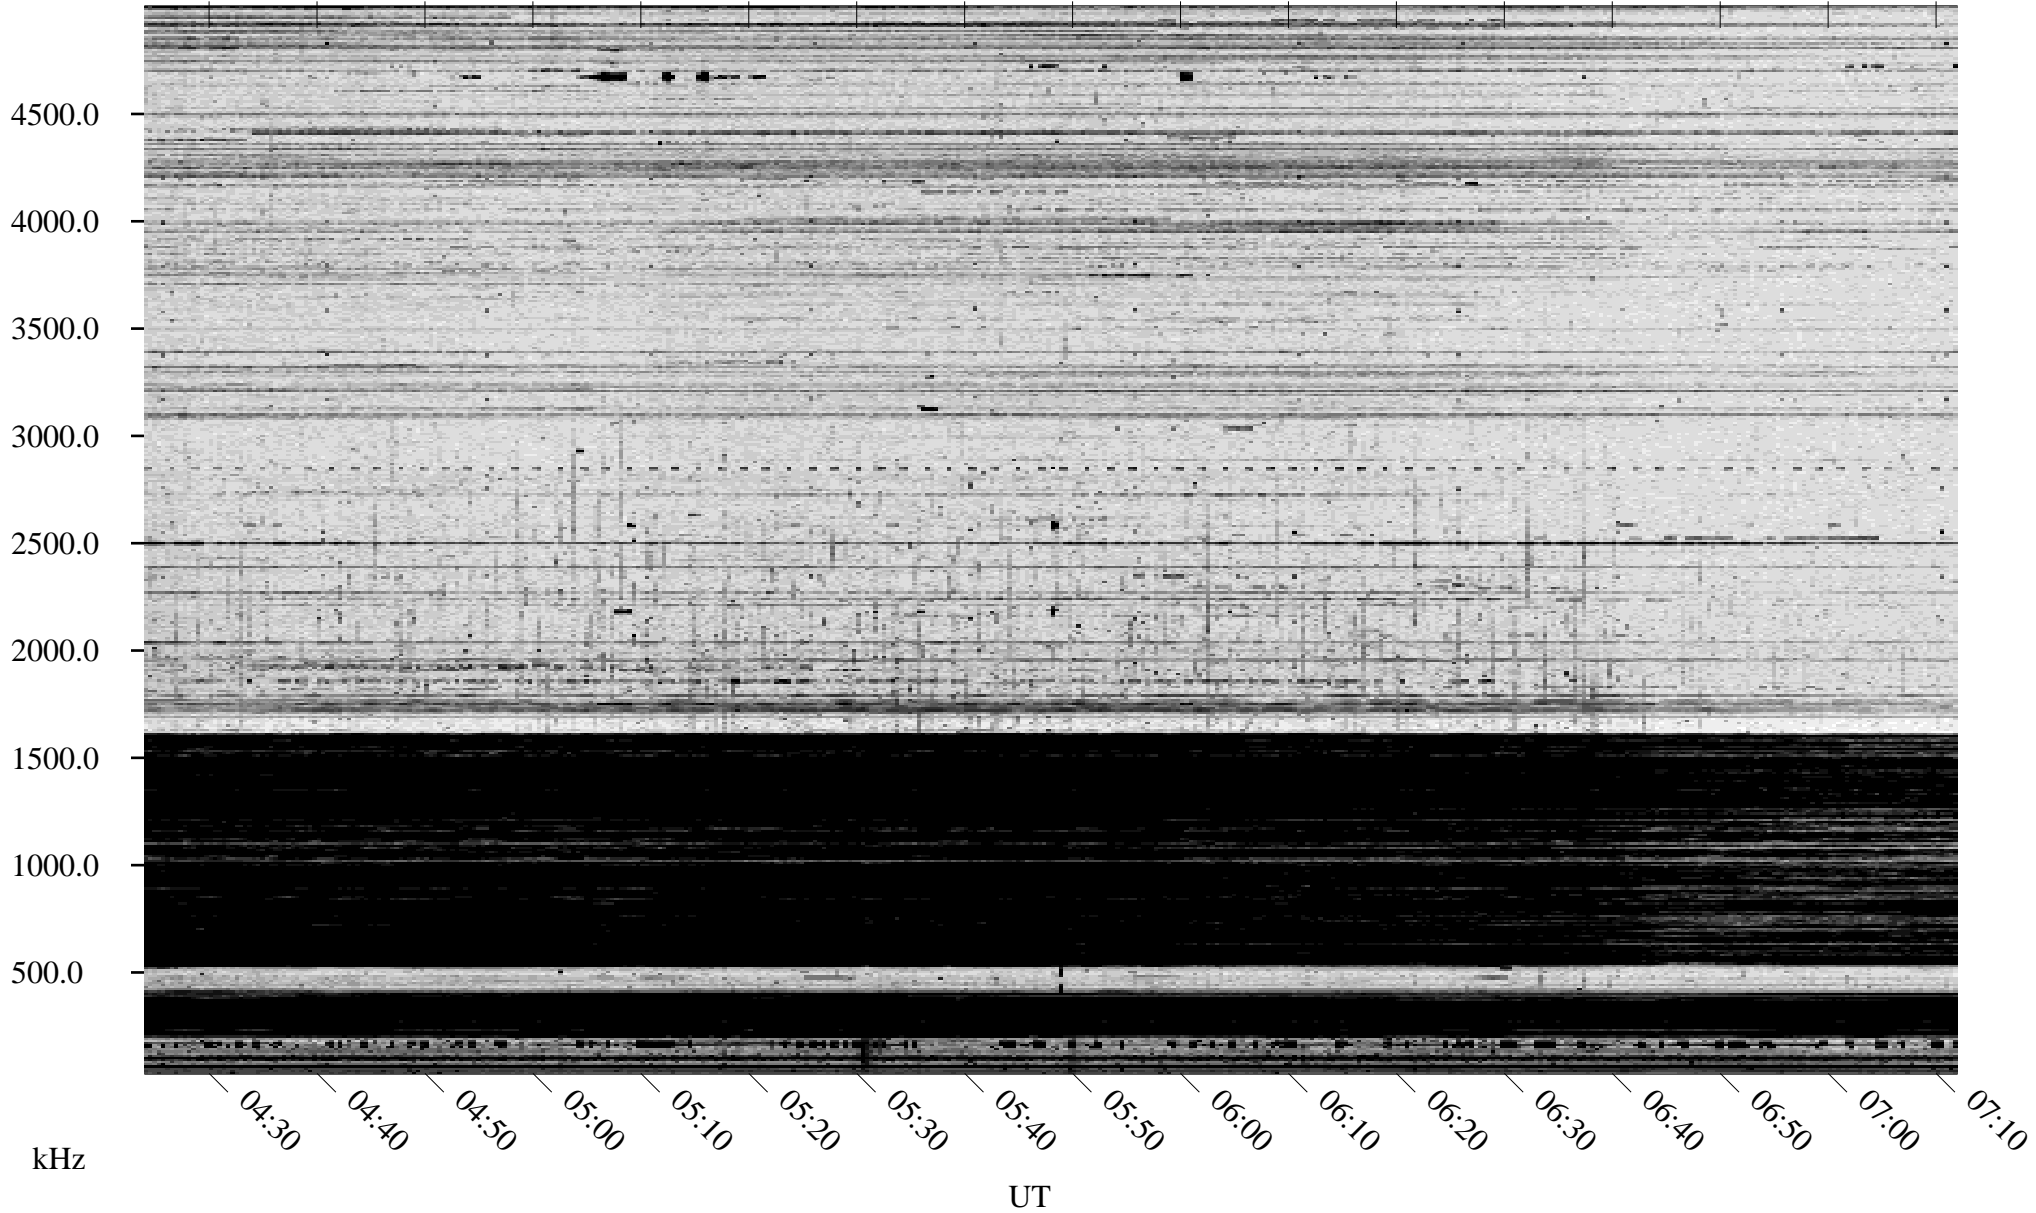

# 10/30/1996 Churchill, Manitoba

Linear Scale Black = 161 White = 15

ch96304l.r00m max\_12

Page 1

# 10/30/1996 Churchill, Manitoba

Linear Scale    Black = 161    White = 15

ch96304l.r00m max\_12

Page 2

# 10/31/1996 Churchill, Manitoba

Linear Scale    Black = 161    White = 15

ch96304l.r00m max\_12

Page 3

# 10/31/1996 Churchill, Manitoba

Linear Scale    Black = 161    White = 15

ch96304l.r00m max\_12

Page 4