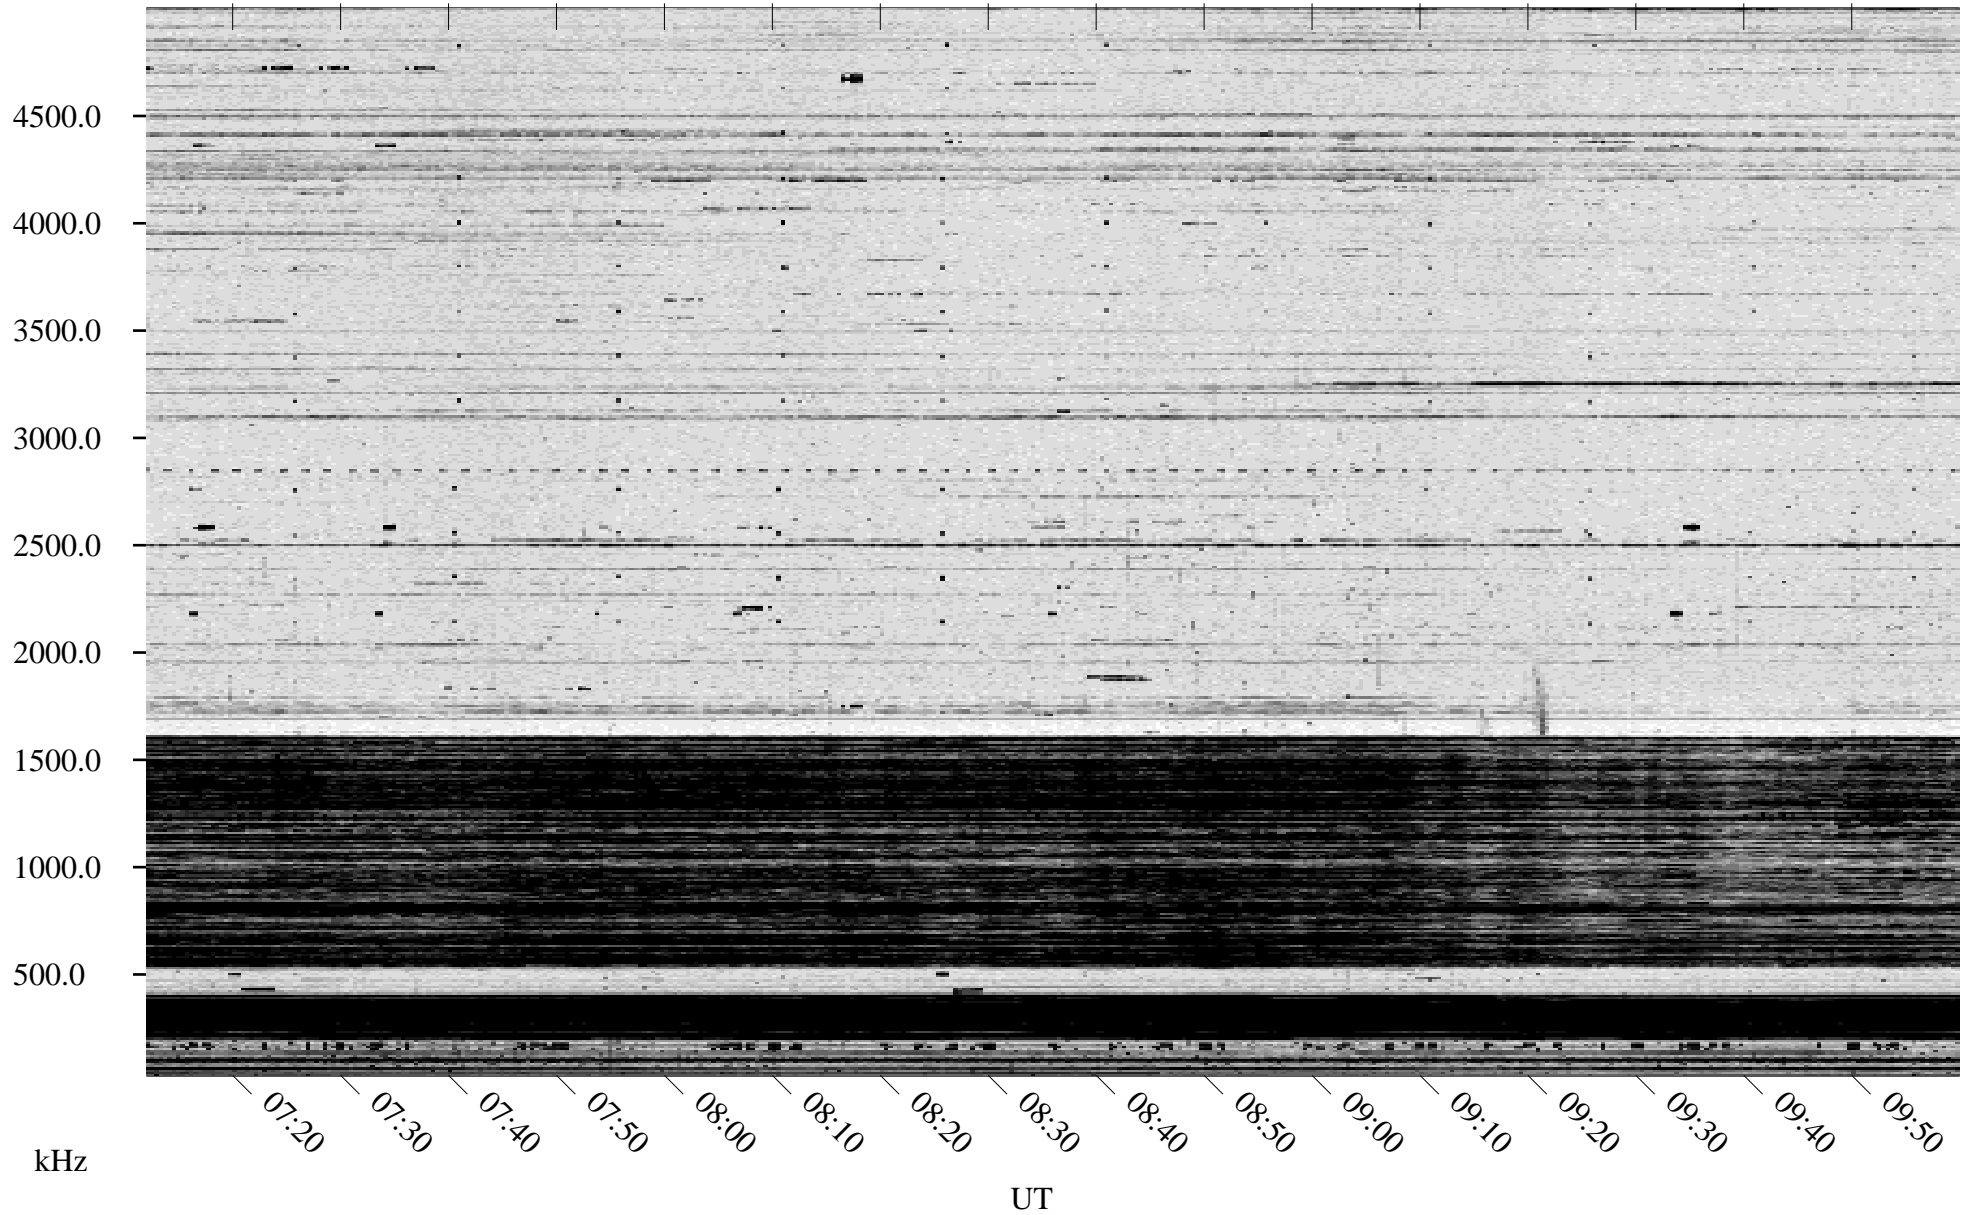

# 10/31/1996 Churchill, Manitoba

Linear Scale    Black = 161    White = 15

ch96304l.r00m max\_12

Page 3

# 10/31/1996 Churchill, Manitoba

Linear Scale    Black = 161    White = 15

ch96304l.r00m max\_12

Page 4

# 10/31/1996 Churchill, Manitoba

Linear Scale    Black = 161    White = 15

ch96304l.r00m max\_12

Page 5

# 10/31/1996 Churchill, Manitoba

Linear Scale    Black = 161    White = 15

ch96304l.r00m max\_12

Page 6