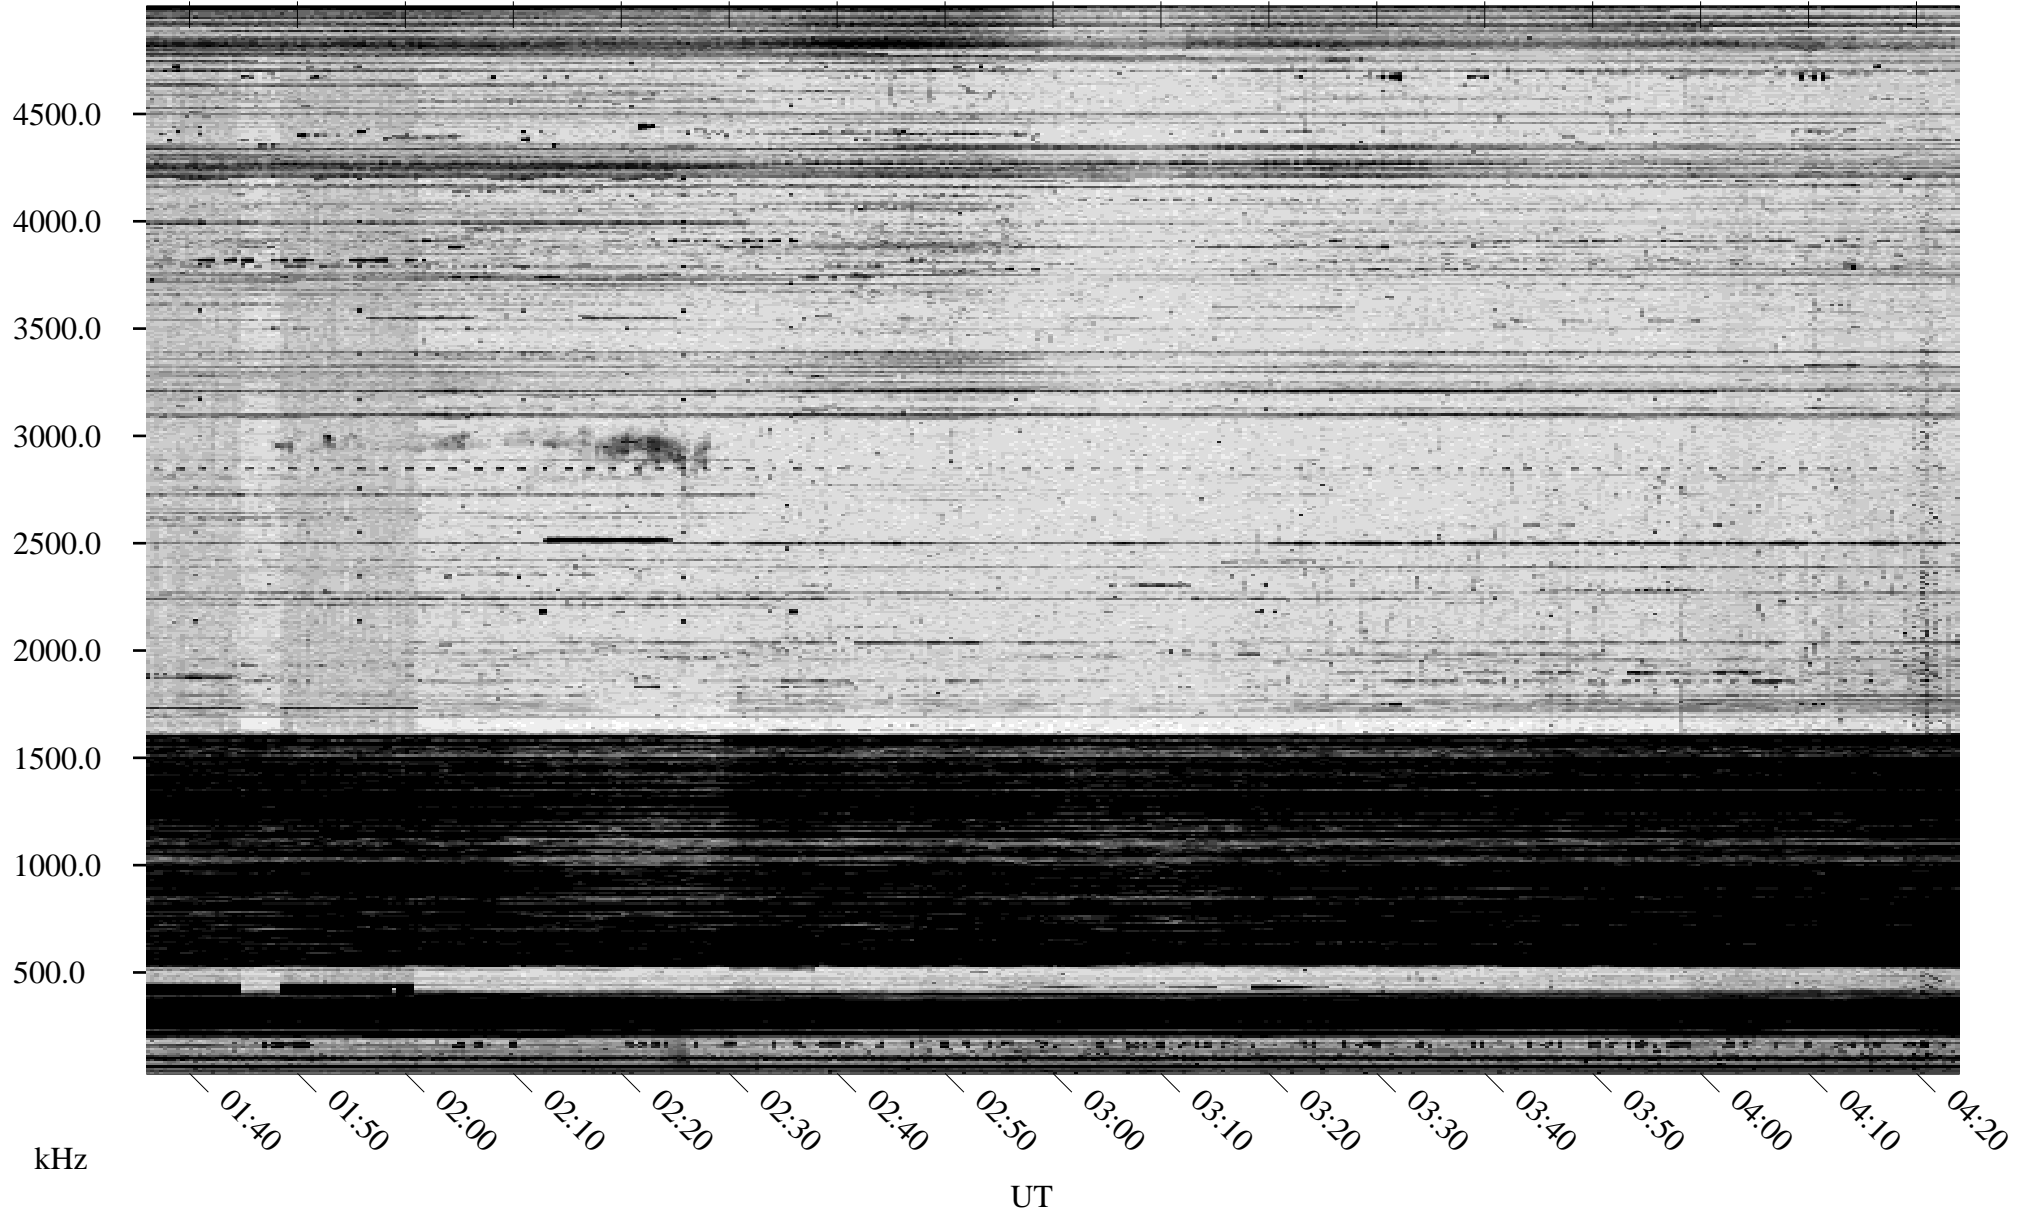

# 10/30/1996 Churchill, Manitoba

Linear Scale Black = 161 White = 15

ch96304l.r00m max\_12

Page 1

# 10/30/1996 Churchill, Manitoba

Linear Scale    Black = 161    White = 15

ch96304l.r00m max\_12

Page 2

# 10/31/1996 Churchill, Manitoba

Linear Scale    Black = 161    White = 15

ch96304l.r00m max\_12

Page 3

# 10/31/1996 Churchill, Manitoba

Linear Scale    Black = 161    White = 15

ch96304l.r00m max\_12

Page 4