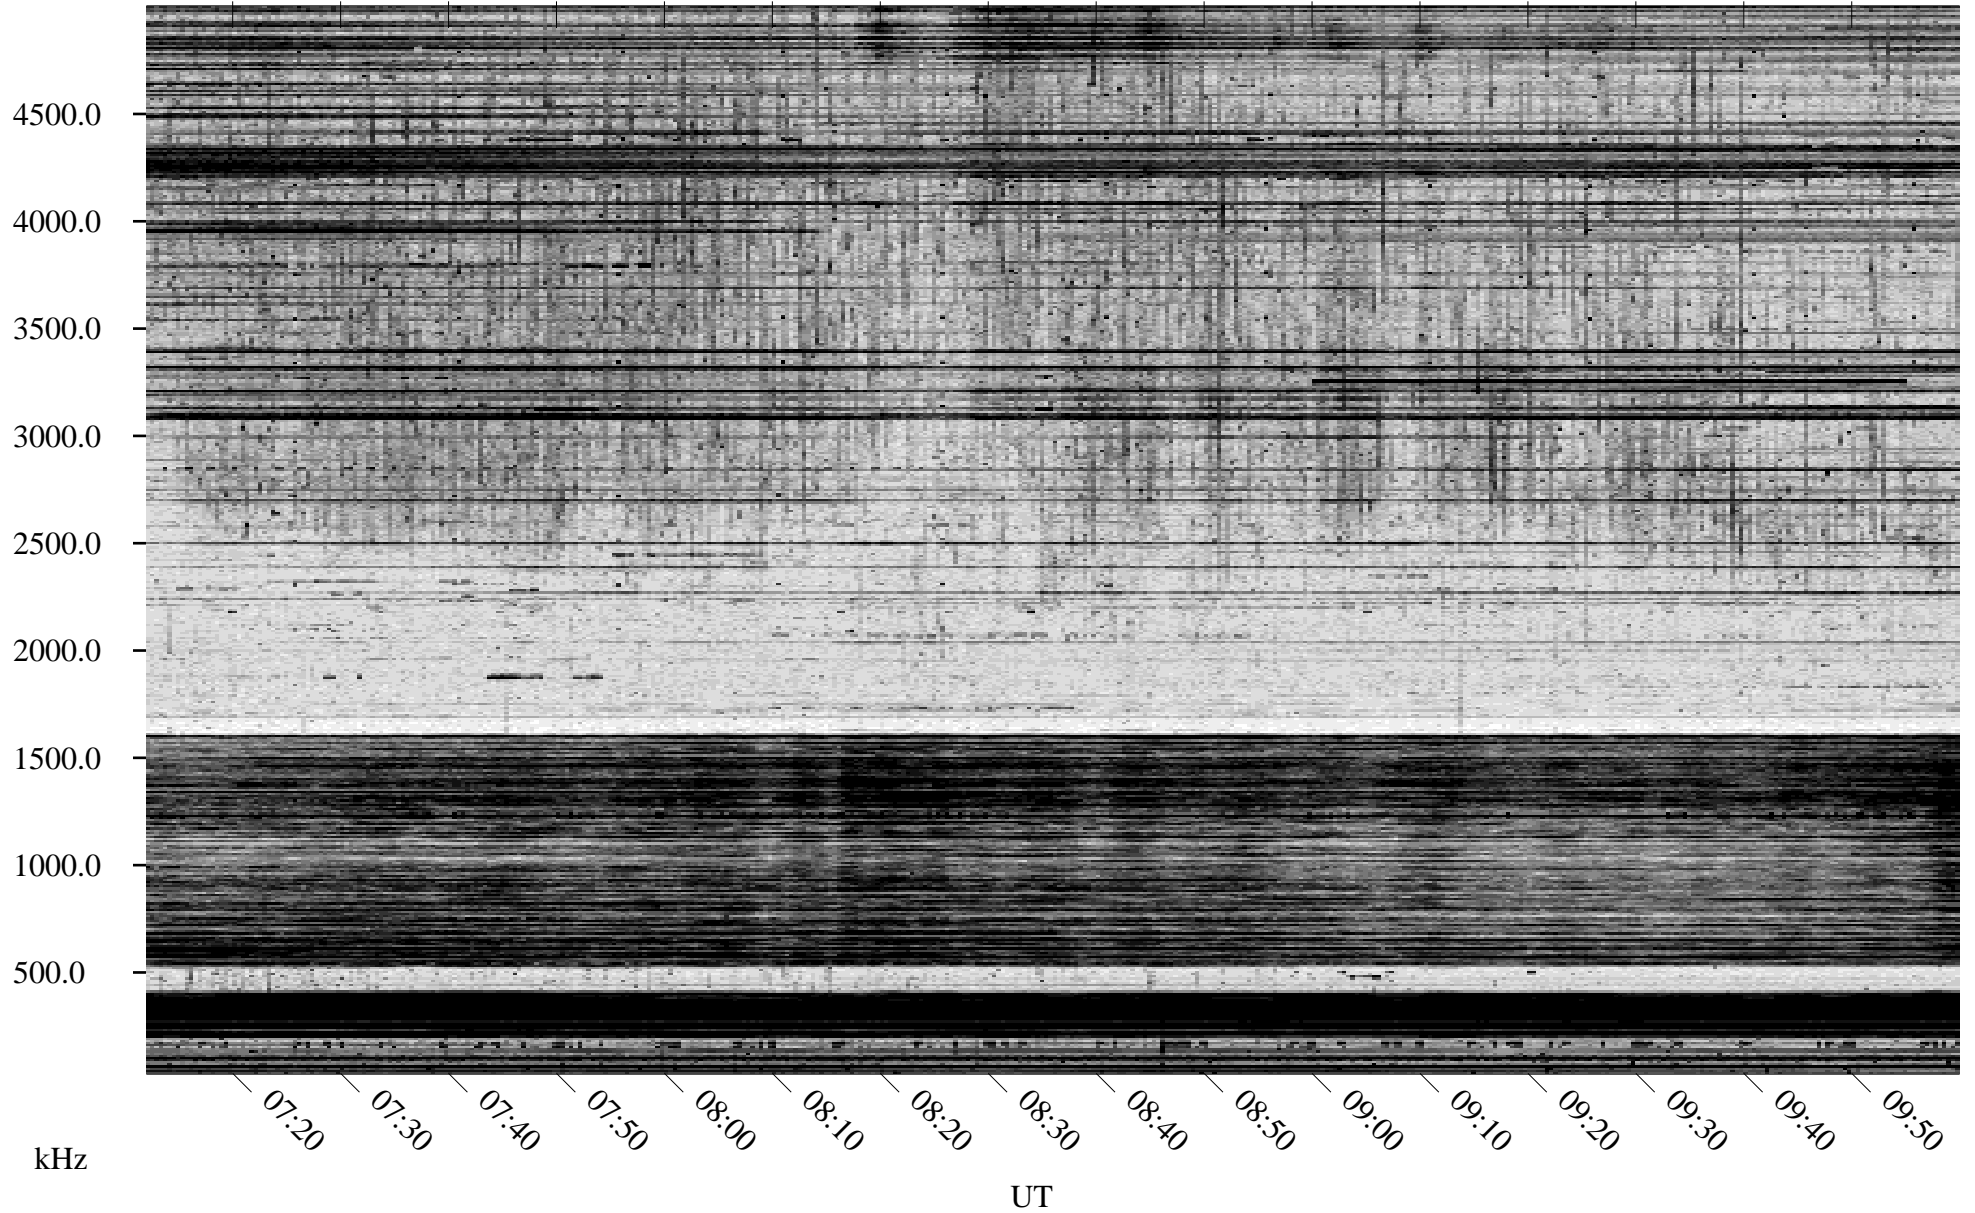

# 10/31/1996 Churchill, Manitoba

Linear Scale    Black = 161    White = 15

ch963051.r00m max\_12

Page 1

# 10/31/1996 Churchill, Manitoba

Linear Scale    Black = 161    White = 15

ch96305l.r00m max\_12

Page 2

# 11/01/1996 Churchill, Manitoba

Linear Scale    Black = 161    White = 15

ch96305l.r00m max\_12

Page 4

# 11/01/1996 Churchill, Manitoba

Linear Scale    Black = 161    White = 15

ch963051.r00m max\_12

Page 5