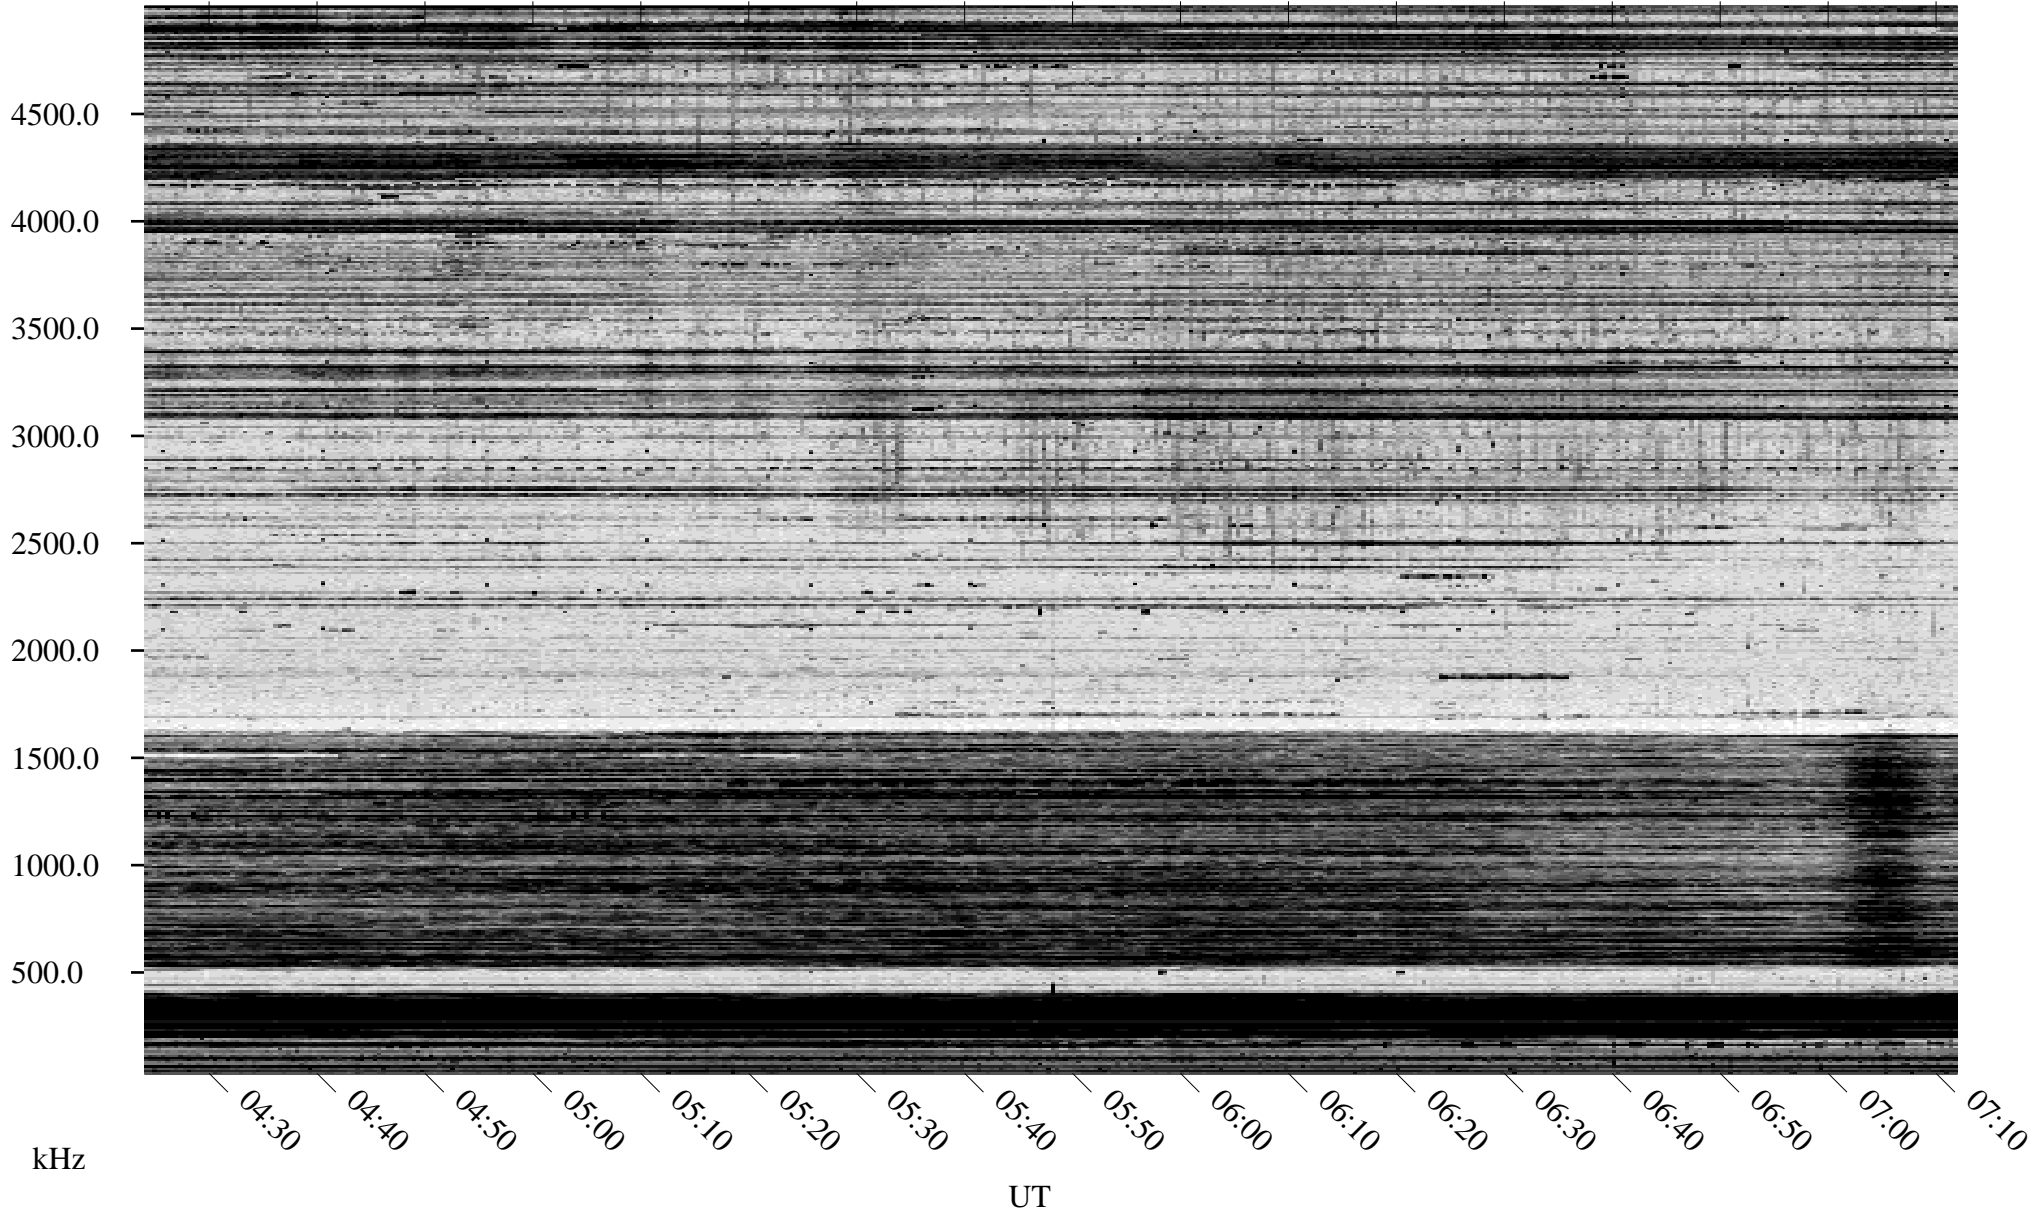

# 10/31/1996 Churchill, Manitoba

Linear Scale    Black = 161    White = 15

ch963051.r00m max\_12

Page 1

# 10/31/1996 Churchill, Manitoba

Linear Scale    Black = 161    White = 15

ch96305l.r00m max\_12

Page 2

# 11/01/1996 Churchill, Manitoba

Linear Scale    Black = 161    White = 15

ch96305l.r00m max\_12

Page 3

# 11/01/1996 Churchill, Manitoba

Linear Scale    Black = 161    White = 15

ch96305l.r00m max\_12

Page 4