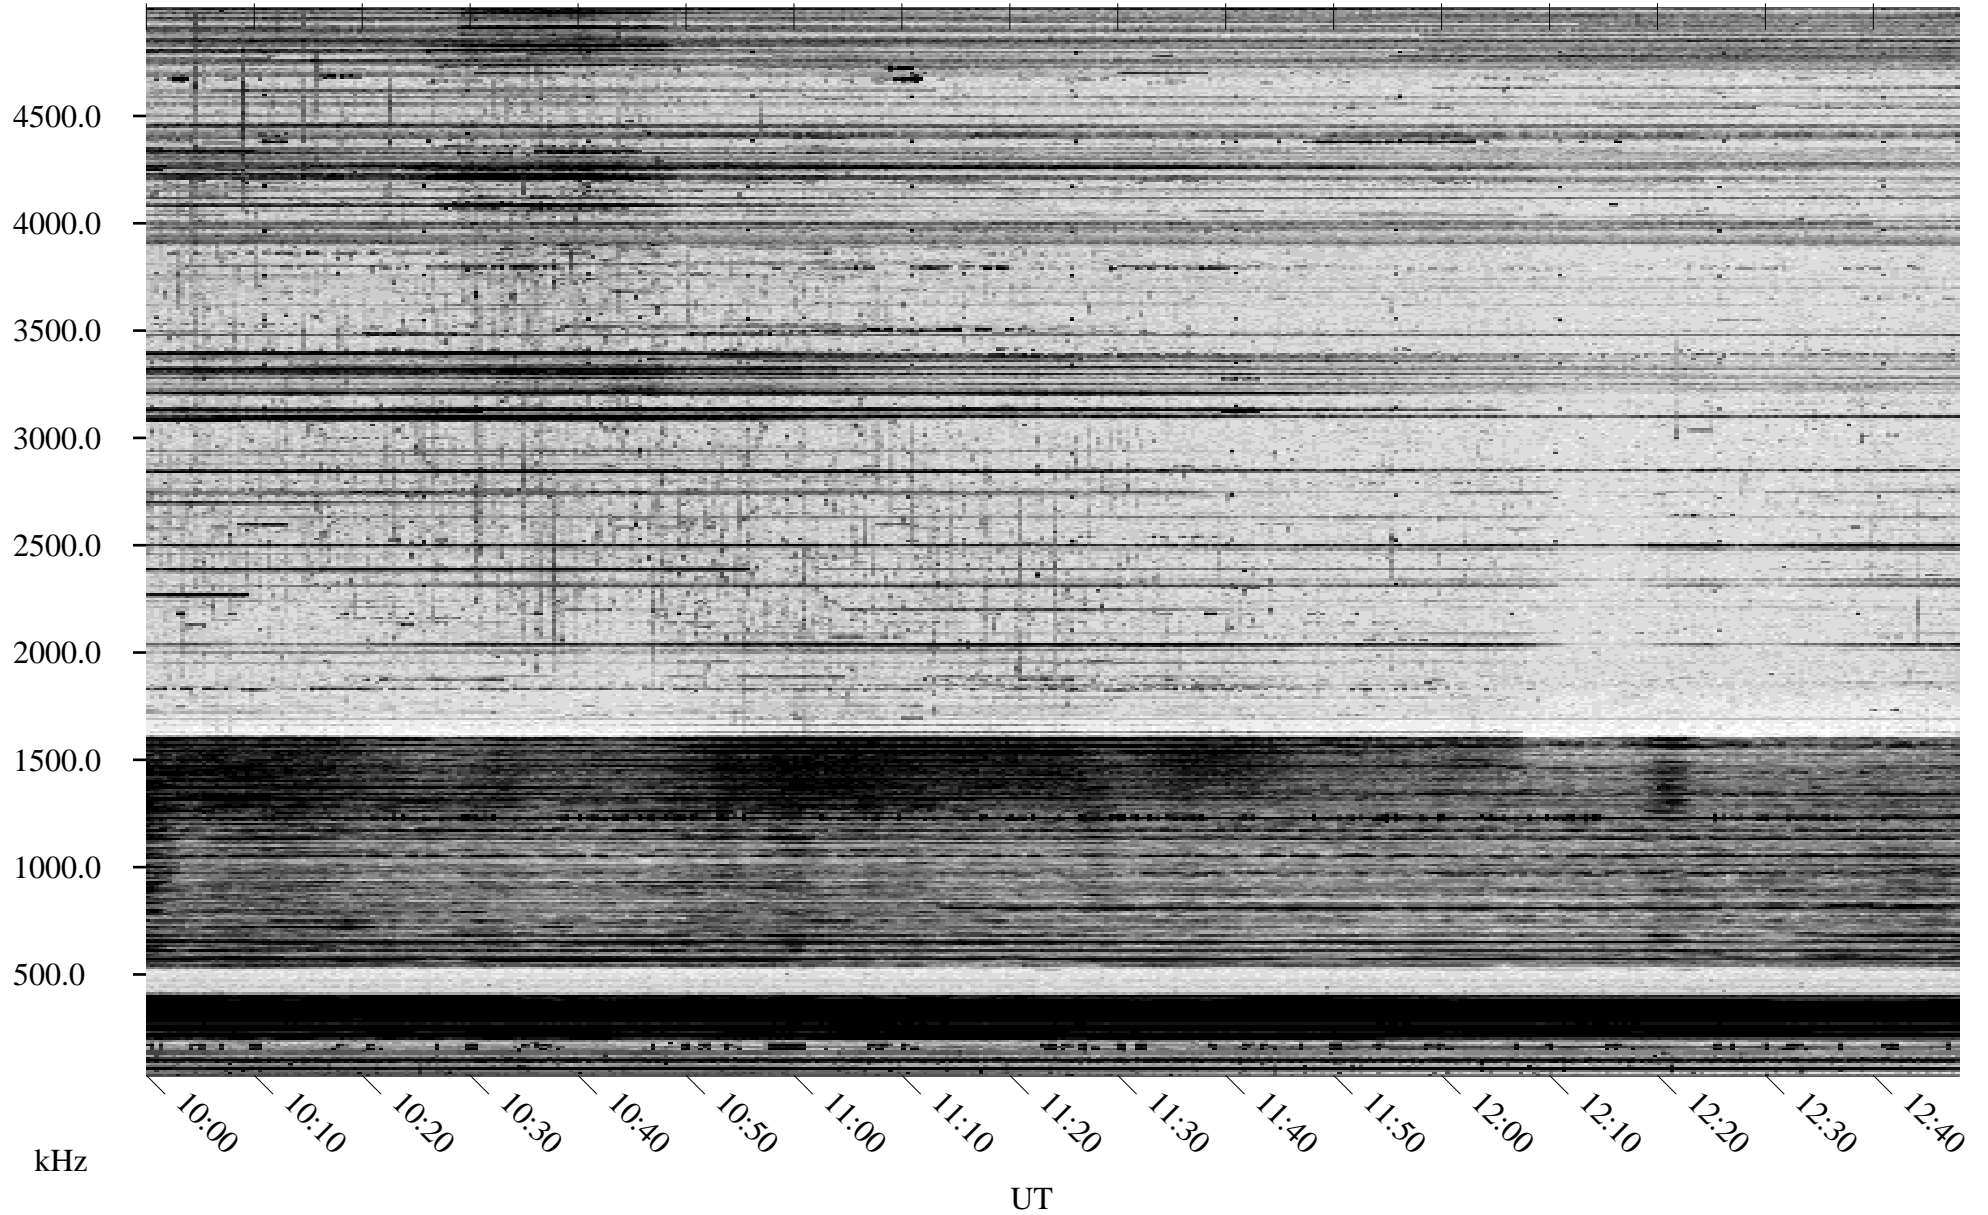

# 11/01/1996 Churchill, Manitoba

Linear Scale    Black = 161    White = 15

ch963051.r00m max\_12

Page 5

# 11/01/1996 Churchill, Manitoba

Linear Scale    Black = 161    White = 15

ch96305l.r00m max\_12

Page 6

# 11/01/1996 Churchill, Manitoba

Linear Scale    Black = 161    White = 15

ch963051.r00m max\_12

Page 7

# 11/01/1996 Churchill, Manitoba

Linear Scale    Black = 161    White = 15

ch963051.r00m max\_12