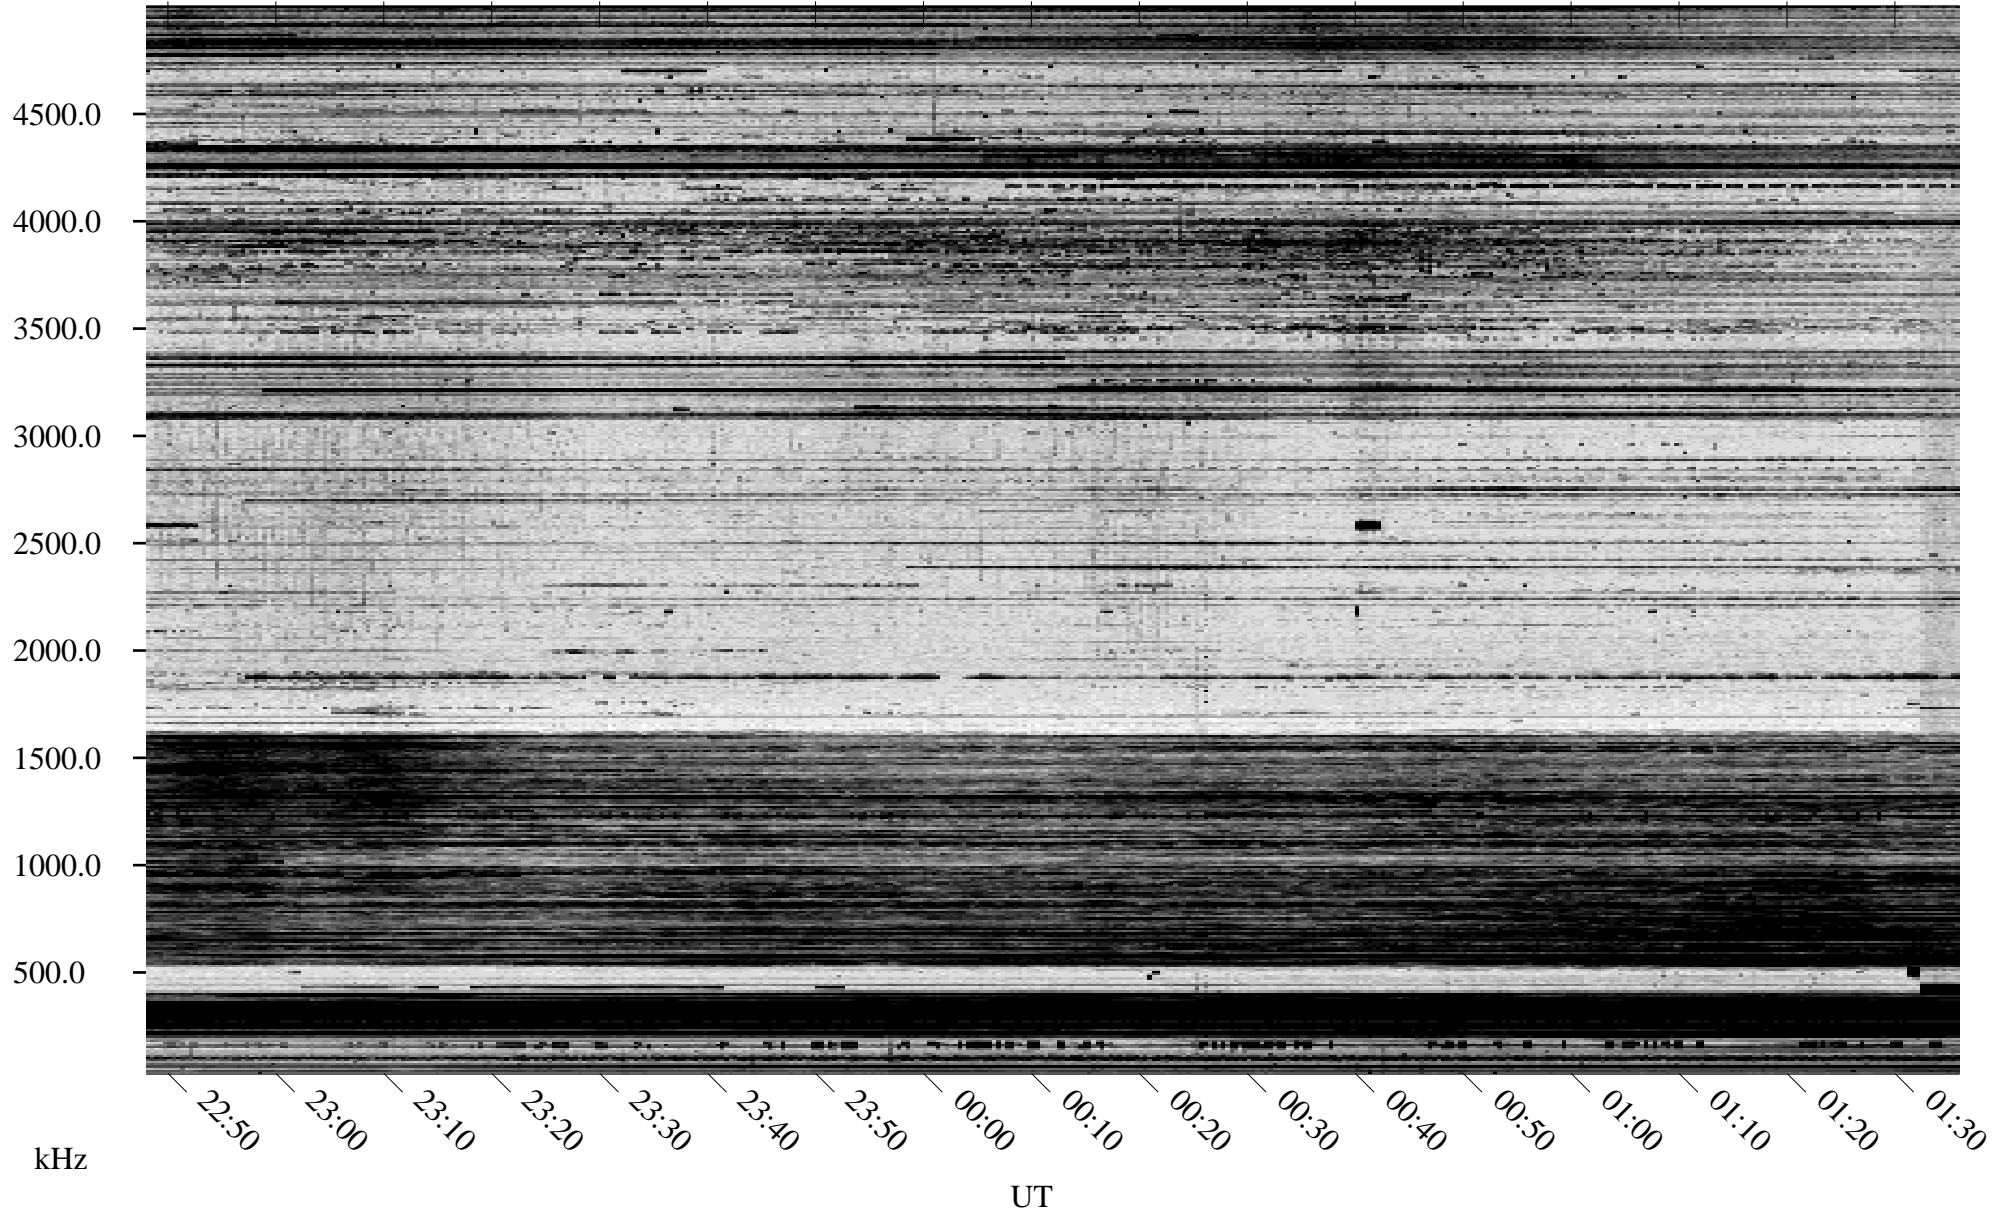

# 10/31/1996 Churchill, Manitoba

Linear Scale    Black = 161    White = 15

ch963051.r00m max\_12

Page 1

# 10/31/1996 Churchill, Manitoba

Linear Scale    Black = 161    White = 15

ch96305l.r00m max\_12

Page 2

# 11/01/1996 Churchill, Manitoba

Linear Scale    Black = 161    White = 15

ch96305l.r00m max\_12

Page 3

# 11/01/1996 Churchill, Manitoba

Linear Scale    Black = 161    White = 15

ch96305l.r00m max\_12

Page 4