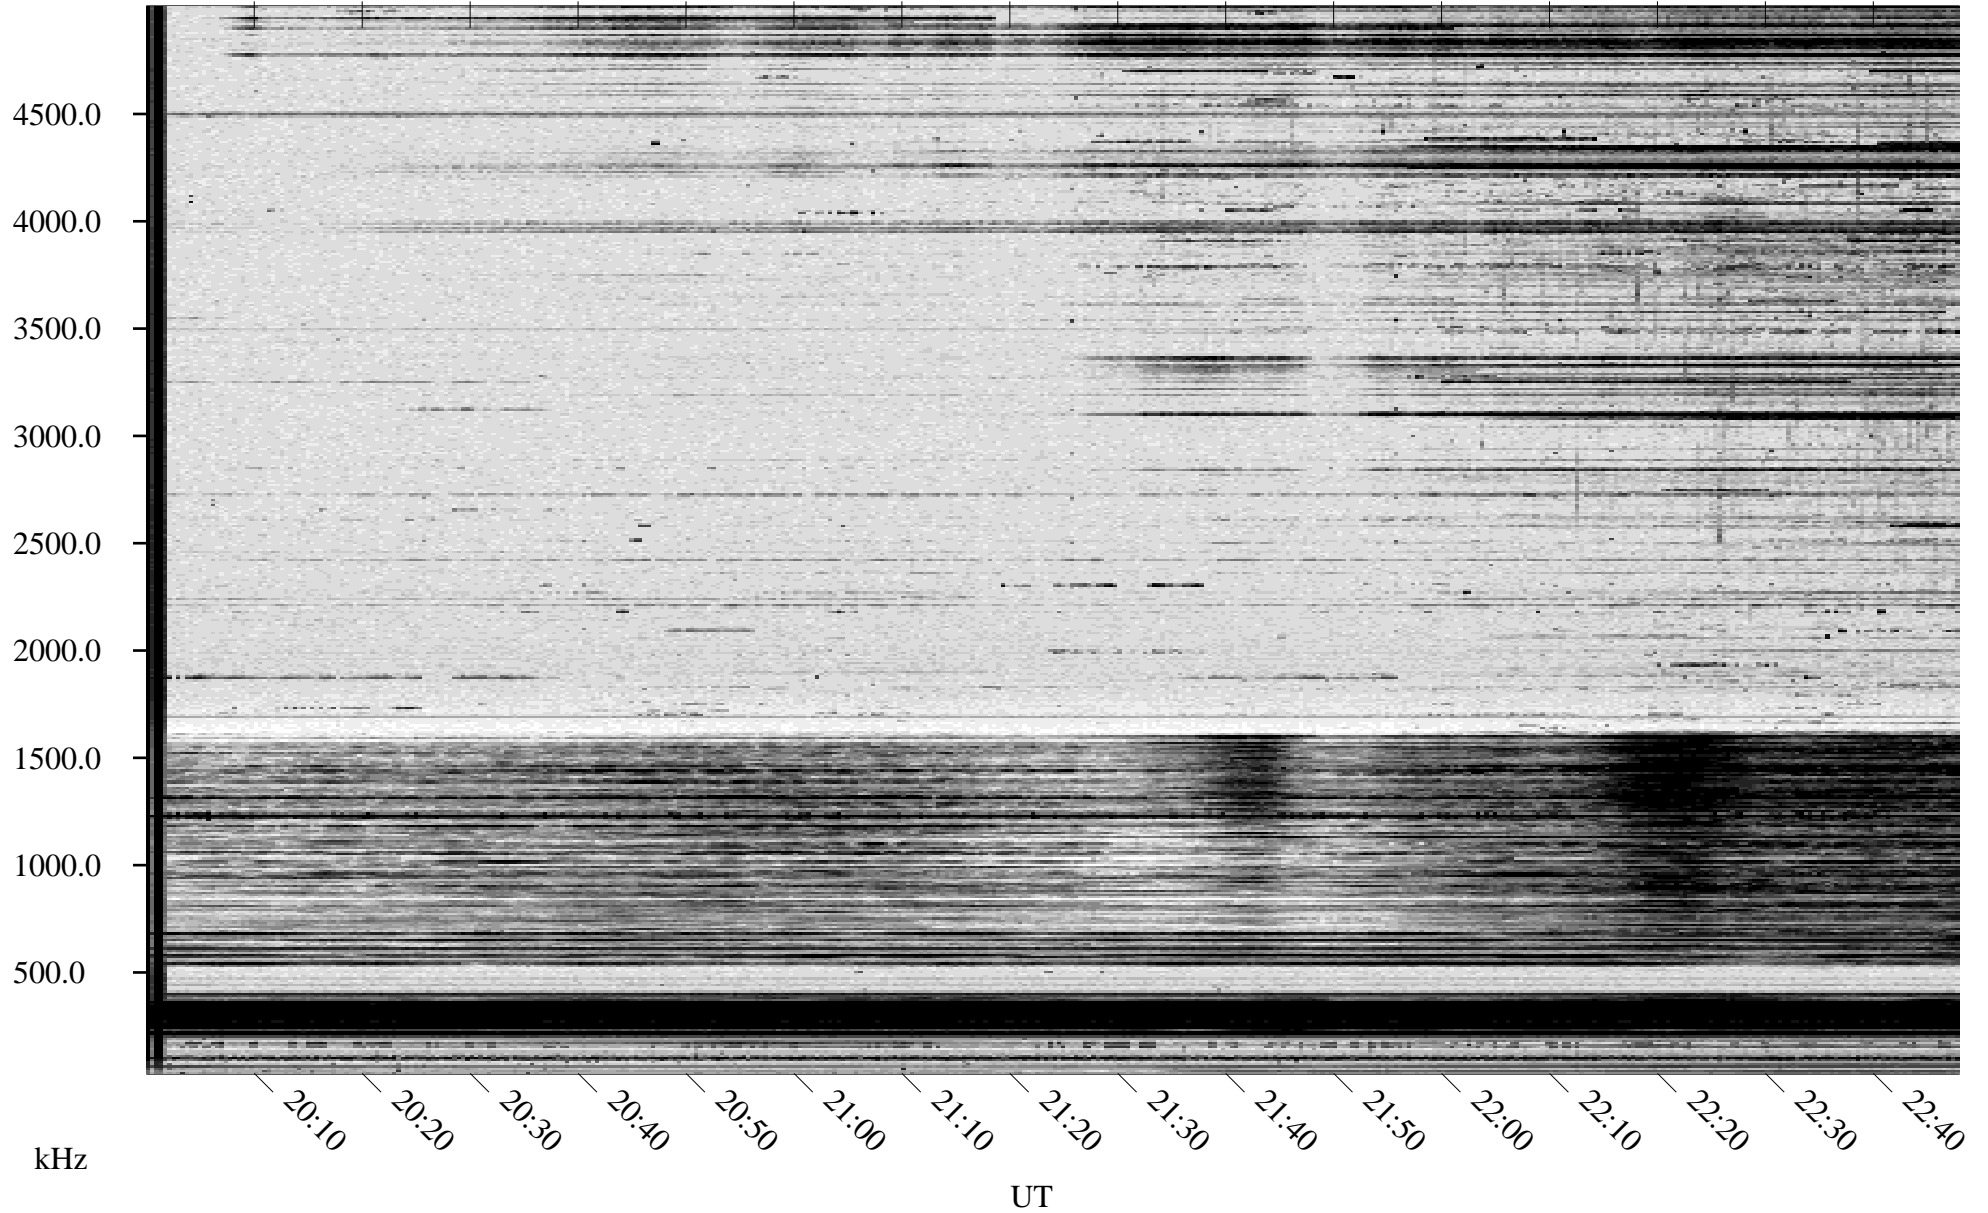

# 10/31/1996 Churchill, Manitoba

Linear Scale    Black = 161    White = 15

ch963051.r00m max\_12

Page 1

# 10/31/1996 Churchill, Manitoba

Linear Scale    Black = 161    White = 15

ch96305l.r00m max\_12

Page 2

# 11/01/1996 Churchill, Manitoba

Linear Scale    Black = 161    White = 15

ch96305l.r00m max\_12

Page 3

# 11/01/1996 Churchill, Manitoba

Linear Scale    Black = 161    White = 15

ch96305l.r00m max\_12

Page 4