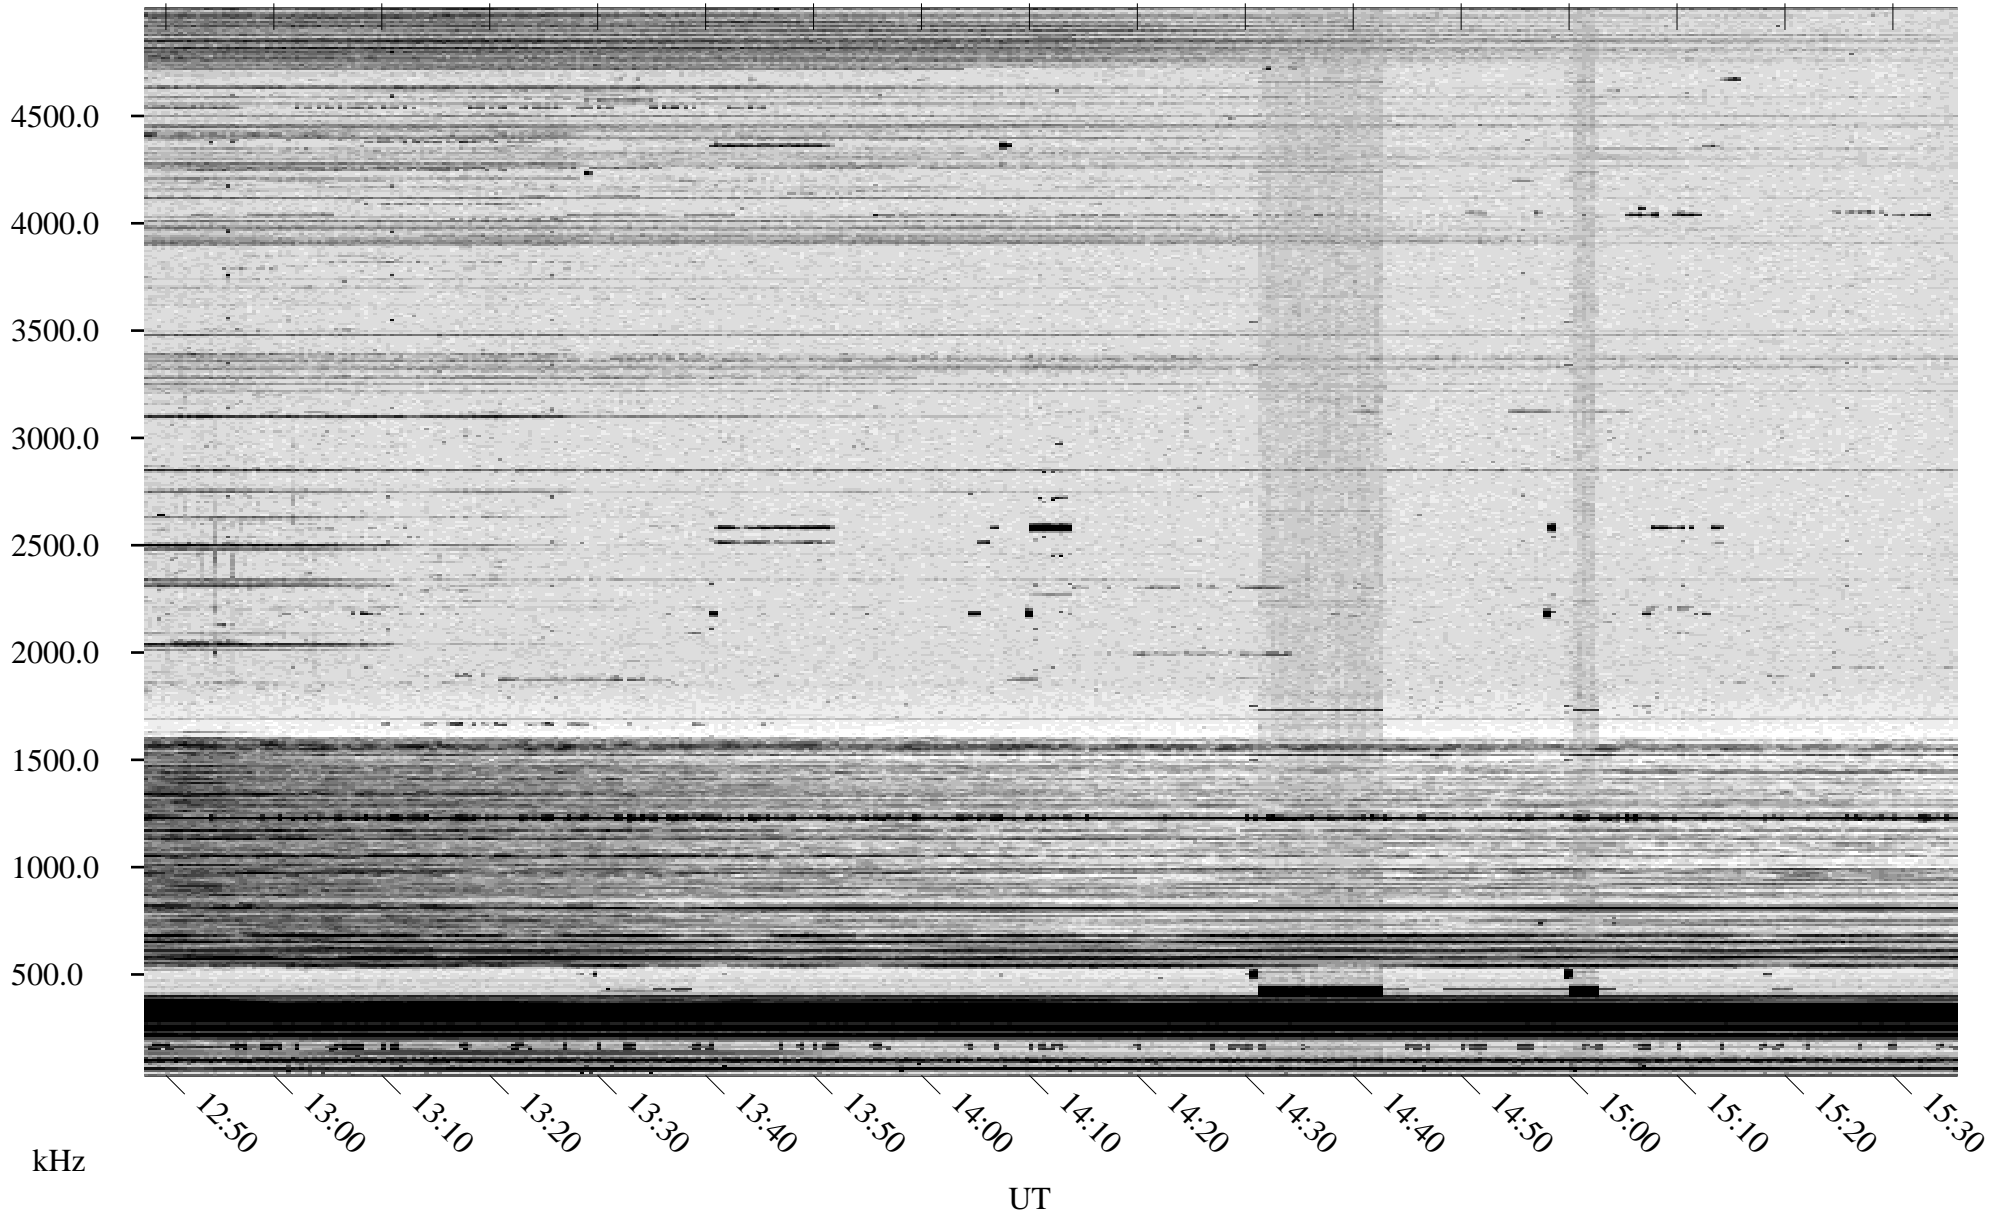

# 11/01/1996 Churchill, Manitoba

Linear Scale    Black = 161    White = 15

ch963051.r00m max\_12

Page 5

# 11/01/1996 Churchill, Manitoba

Linear Scale    Black = 161    White = 15

ch96305l.r00m max\_12

Page 6

# 11/01/1996 Churchill, Manitoba

Linear Scale    Black = 161    White = 15

ch963051.r00m max\_12

Page 7

# 11/01/1996 Churchill, Manitoba

Linear Scale    Black = 161    White = 15

ch963051.r00m max\_12