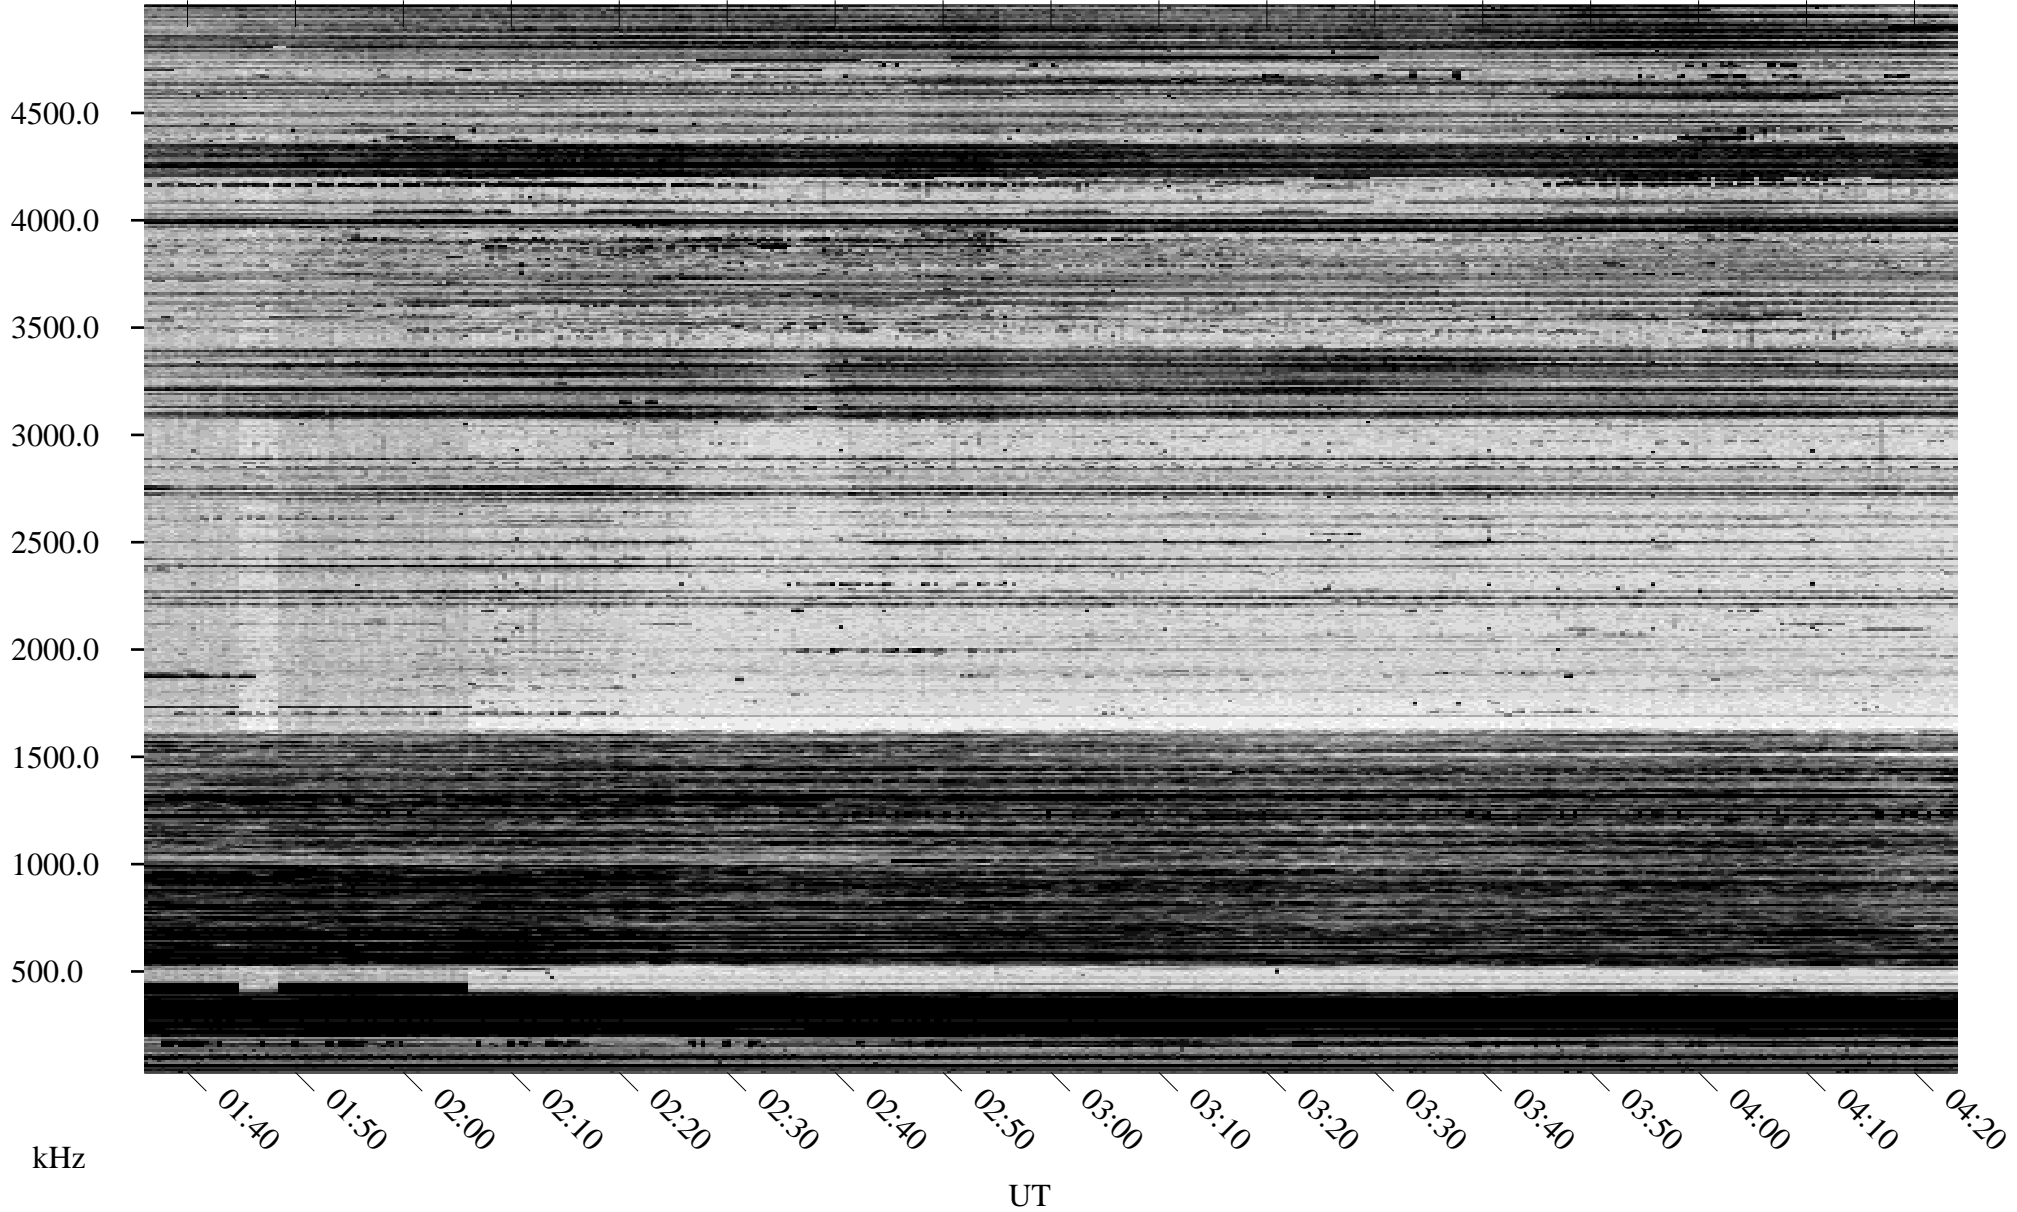

# 10/31/1996 Churchill, Manitoba

Linear Scale    Black = 161    White = 15

ch963051.r00m max\_12

Page 1

# 10/31/1996 Churchill, Manitoba

Linear Scale    Black = 161    White = 15

ch96305l.r00m max\_12

Page 2

# 11/01/1996 Churchill, Manitoba

Linear Scale    Black = 161    White = 15

ch96305l.r00m max\_12

Page 3

# 11/01/1996 Churchill, Manitoba

Linear Scale    Black = 161    White = 15

ch96305l.r00m max\_12

Page 4