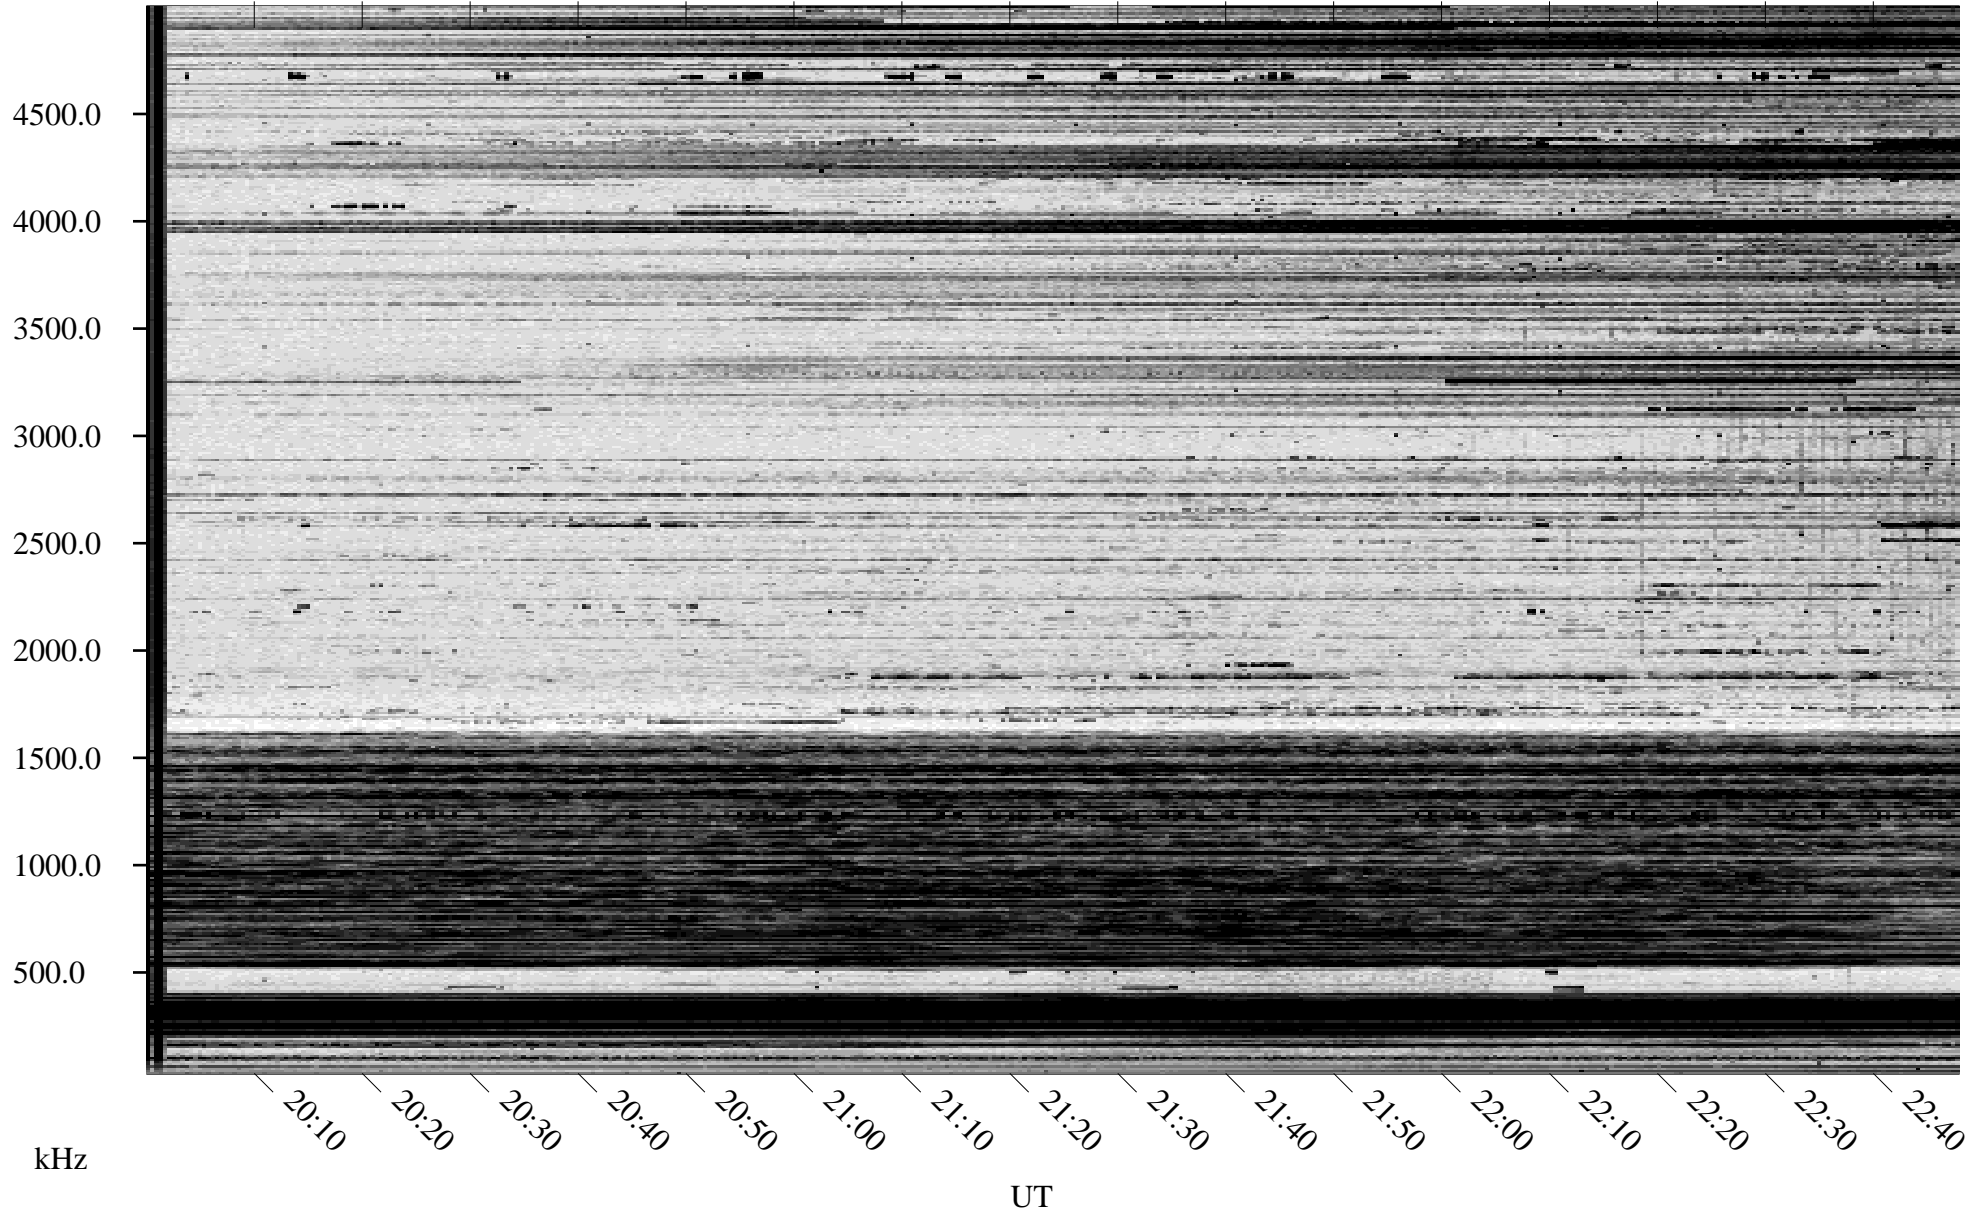

11/01/1996 Churchill, Manitoba

Linear Scale Black = 161 White = 15

ch96306l.r00m max_12

Page 1

11/01/1996 Churchill, Manitoba

Linear Scale Black = 161 White = 15

ch96306l.r00m max_12

Page 2

11/02/1996 Churchill, Manitoba

Linear Scale Black = 161 White = 15

ch96306l.r00m max_12

Page 3

11/02/1996 Churchill, Manitoba

Linear Scale Black = 161 White = 15

ch96306l.r00m max_12

Page 4

11/02/1996 Churchill, Manitoba

Linear Scale Black = 161 White = 15

ch96306l.r00m max_12

Page 5

11/02/1996 Churchill, Manitoba

Linear Scale Black = 161 White = 15

ch96306l.r00m max_12

Page 6

11/02/1996 Churchill, Manitoba

Linear Scale Black = 161 White = 15

ch96306l.r00m max_12

Page 7

11/02/1996 Churchill, Manitoba

Linear Scale Black = 161 White = 15

ch96306l.r00m max_12

Page 8