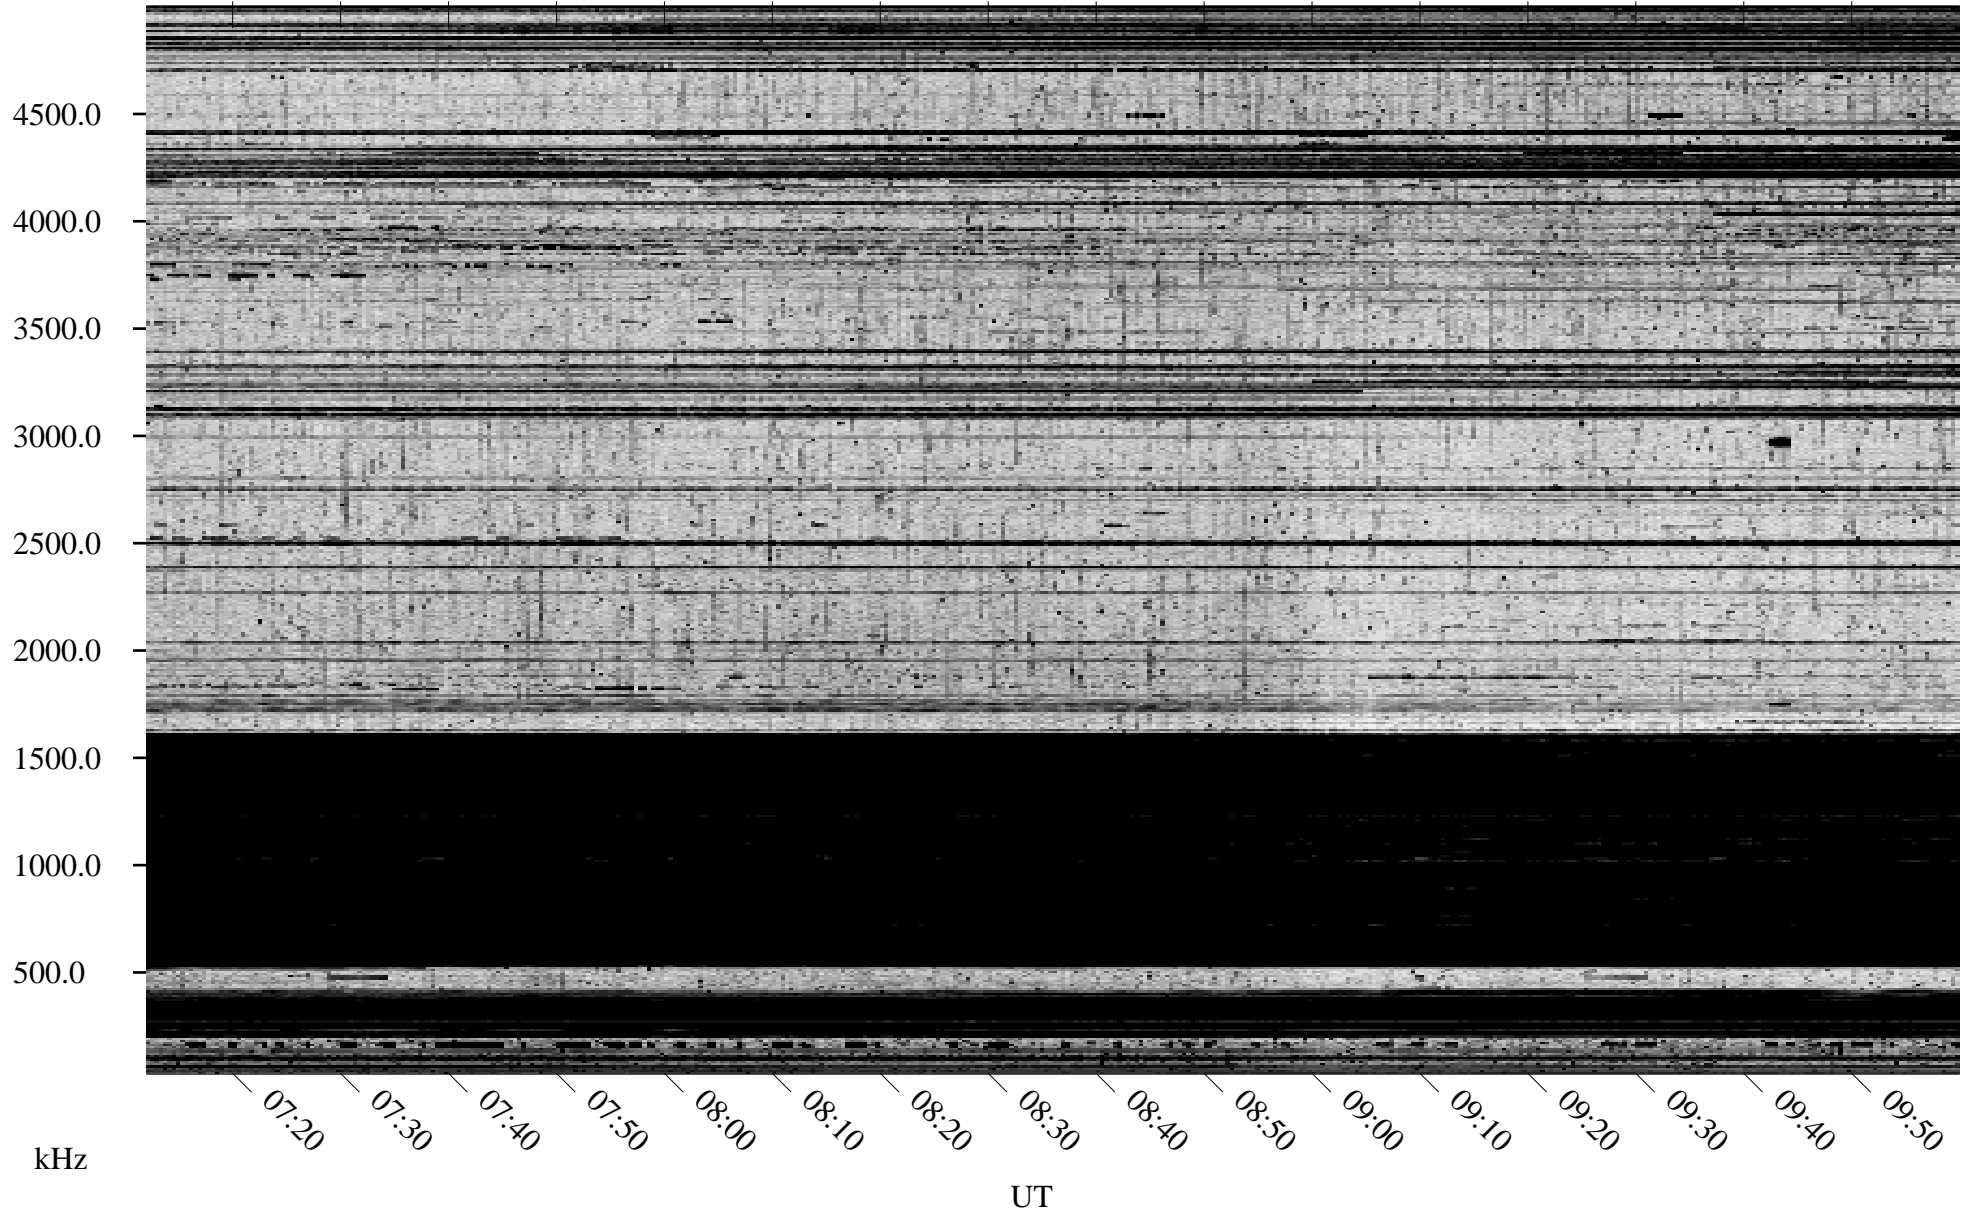

11/01/1996 Churchill, Manitoba

Linear Scale Black = 161 White = 15

ch96306l.r00m max_12

Page 1

11/01/1996 Churchill, Manitoba

Linear Scale Black = 161 White = 15

ch96306l.r00m max_12

Page 2

11/02/1996 Churchill, Manitoba

Linear Scale Black = 161 White = 15

ch96306l.r00m max_12

Page 3

11/02/1996 Churchill, Manitoba

Linear Scale Black = 161 White = 15

ch96306l.r00m max_12

Page 4

11/02/1996 Churchill, Manitoba

Linear Scale Black = 161 White = 15

ch96306l.r00m max_12

Page 5

11/02/1996 Churchill, Manitoba

Linear Scale Black = 161 White = 15

ch96306l.r00m max_12

Page 6

11/02/1996 Churchill, Manitoba

Linear Scale Black = 161 White = 15

ch96306l.r00m max_12

Page 7

11/02/1996 Churchill, Manitoba

Linear Scale Black = 161 White = 15

ch96306l.r00m max_12

Page 8