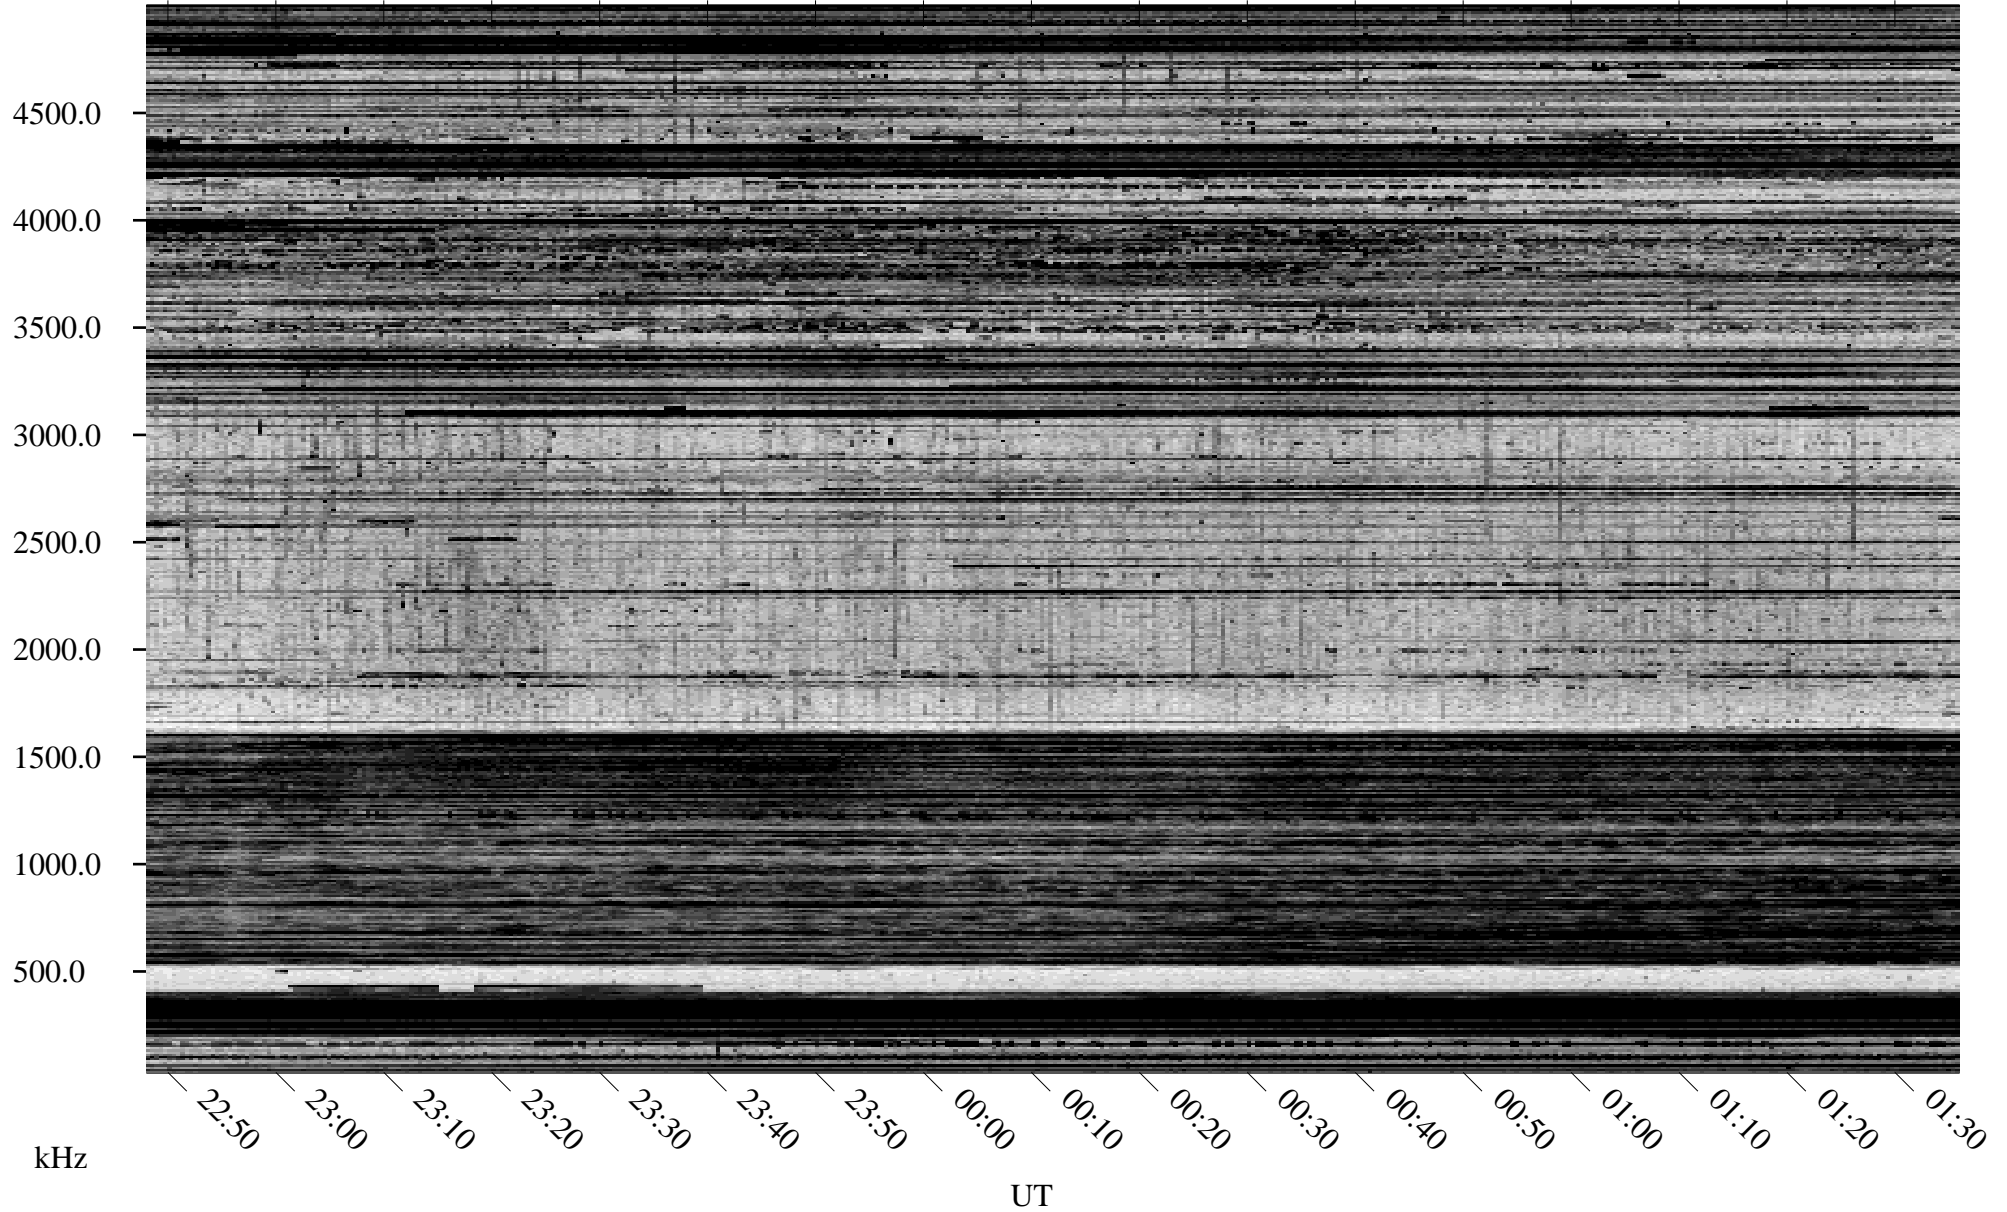

11/01/1996 Churchill, Manitoba

Linear Scale Black = 161 White = 15

ch96306l.r00m max_12

Page 1

11/01/1996 Churchill, Manitoba

Linear Scale Black = 161 White = 15

ch96306l.r00m max_12

Page 2

11/02/1996 Churchill, Manitoba

Linear Scale Black = 161 White = 15

ch96306l.r00m max_12

Page 3

11/02/1996 Churchill, Manitoba

Linear Scale Black = 161 White = 15

ch96306l.r00m max_12

Page 4

11/02/1996 Churchill, Manitoba

Linear Scale Black = 161 White = 15

ch96306l.r00m max_12

Page 5

11/02/1996 Churchill, Manitoba

Linear Scale Black = 161 White = 15

ch96306l.r00m max_12

Page 6

11/02/1996 Churchill, Manitoba

Linear Scale Black = 161 White = 15

ch96306l.r00m max_12

Page 7

11/02/1996 Churchill, Manitoba

Linear Scale Black = 161 White = 15

ch96306l.r00m max_12

Page 8