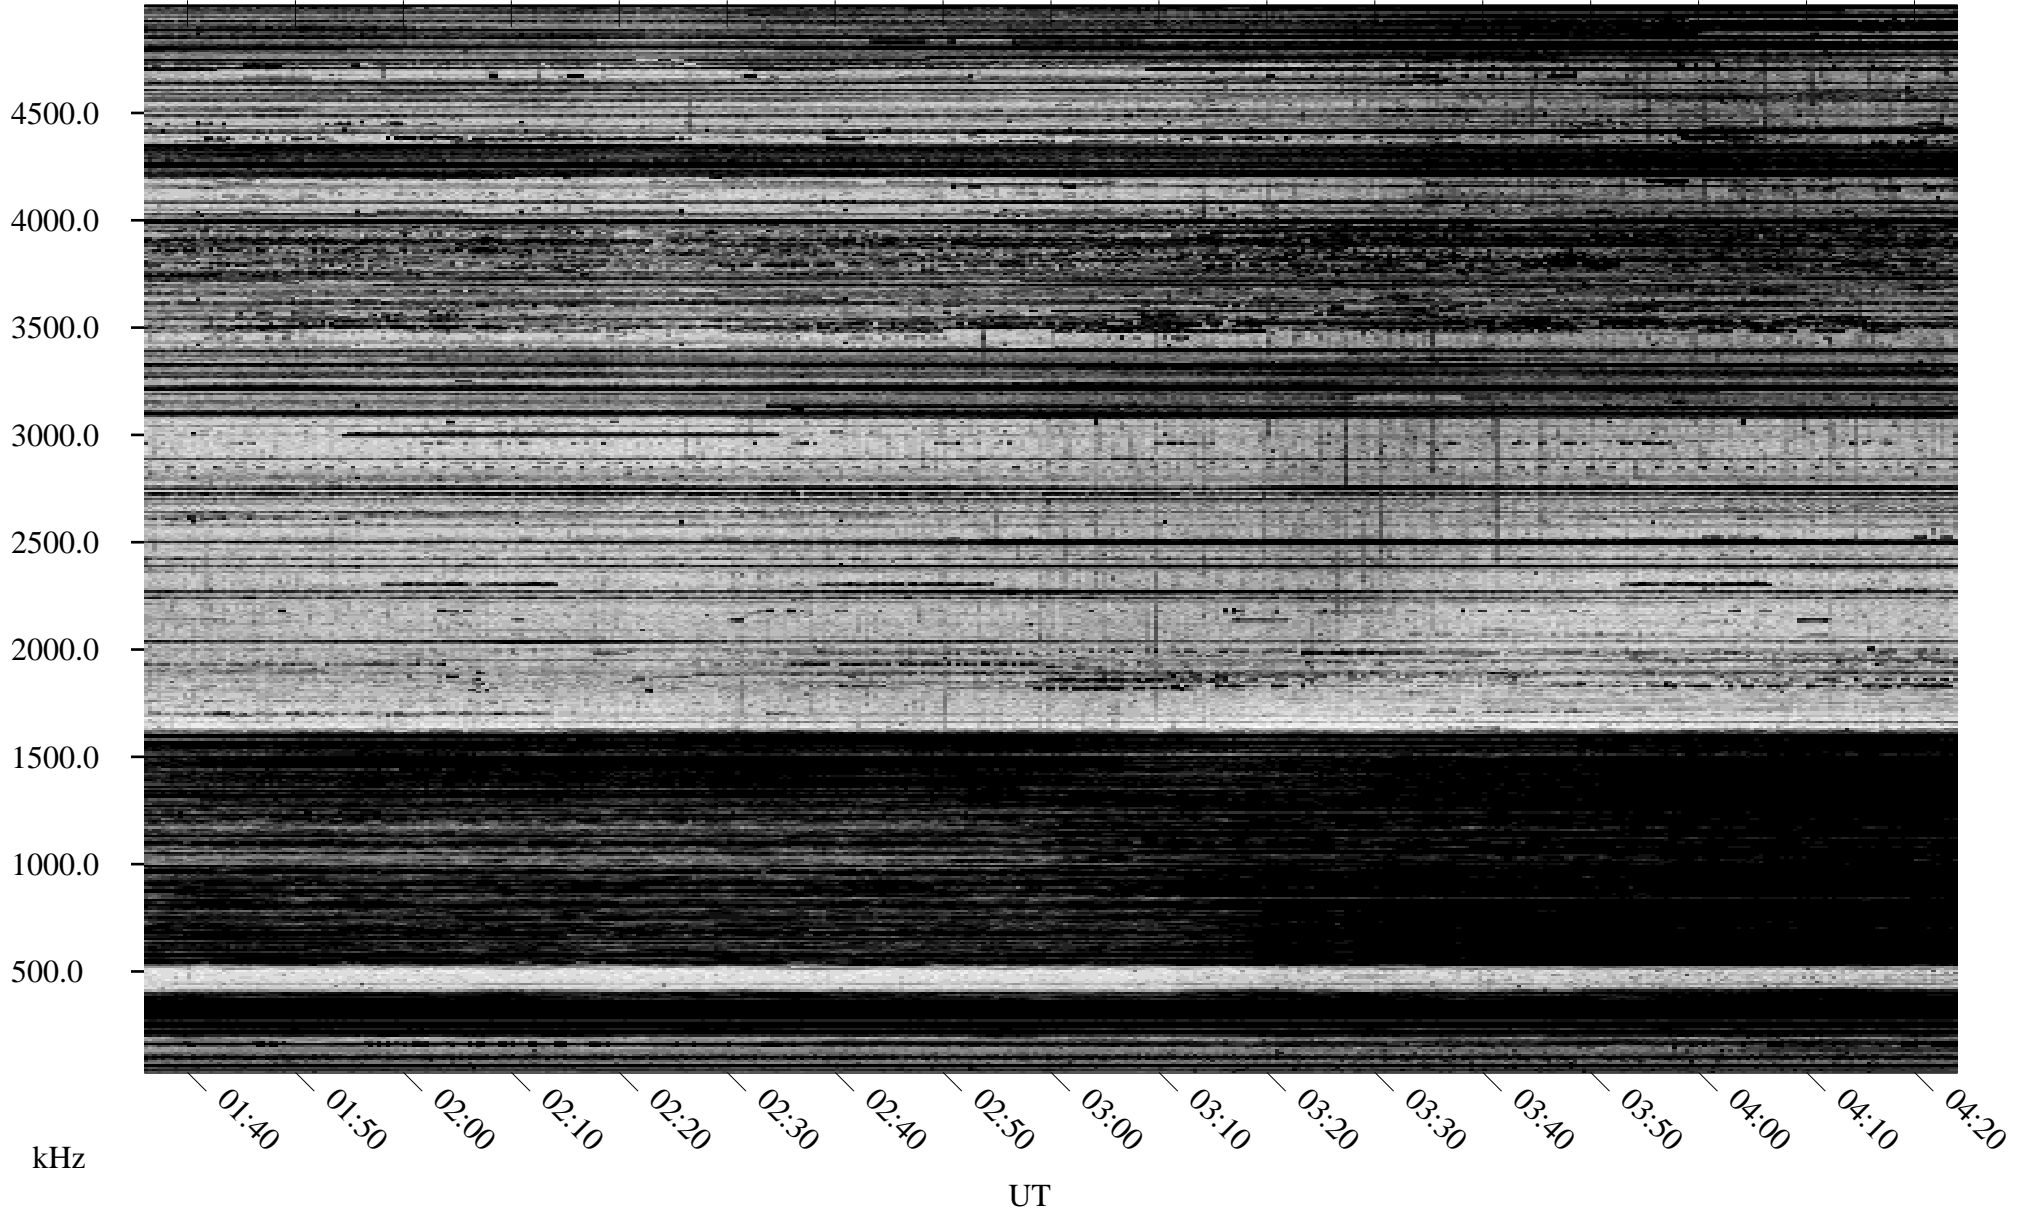

11/01/1996 Churchill, Manitoba

Linear Scale Black = 161 White = 15

ch96306l.r00m max_12

Page 1

11/01/1996 Churchill, Manitoba

Linear Scale Black = 161 White = 15

ch96306l.r00m max_12

Page 2

11/02/1996 Churchill, Manitoba

Linear Scale Black = 161 White = 15

ch96306l.r00m max_12

Page 3

11/02/1996 Churchill, Manitoba

Linear Scale Black = 161 White = 15

ch96306l.r00m max_12

Page 4

11/02/1996 Churchill, Manitoba

Linear Scale Black = 161 White = 15

ch96306l.r00m max_12

Page 5

11/02/1996 Churchill, Manitoba

Linear Scale Black = 161 White = 15

ch96306l.r00m max_12

Page 6

11/02/1996 Churchill, Manitoba

Linear Scale Black = 161 White = 15

ch96306l.r00m max_12

Page 7

11/02/1996 Churchill, Manitoba

Linear Scale Black = 161 White = 15

ch96306l.r00m max_12

Page 8