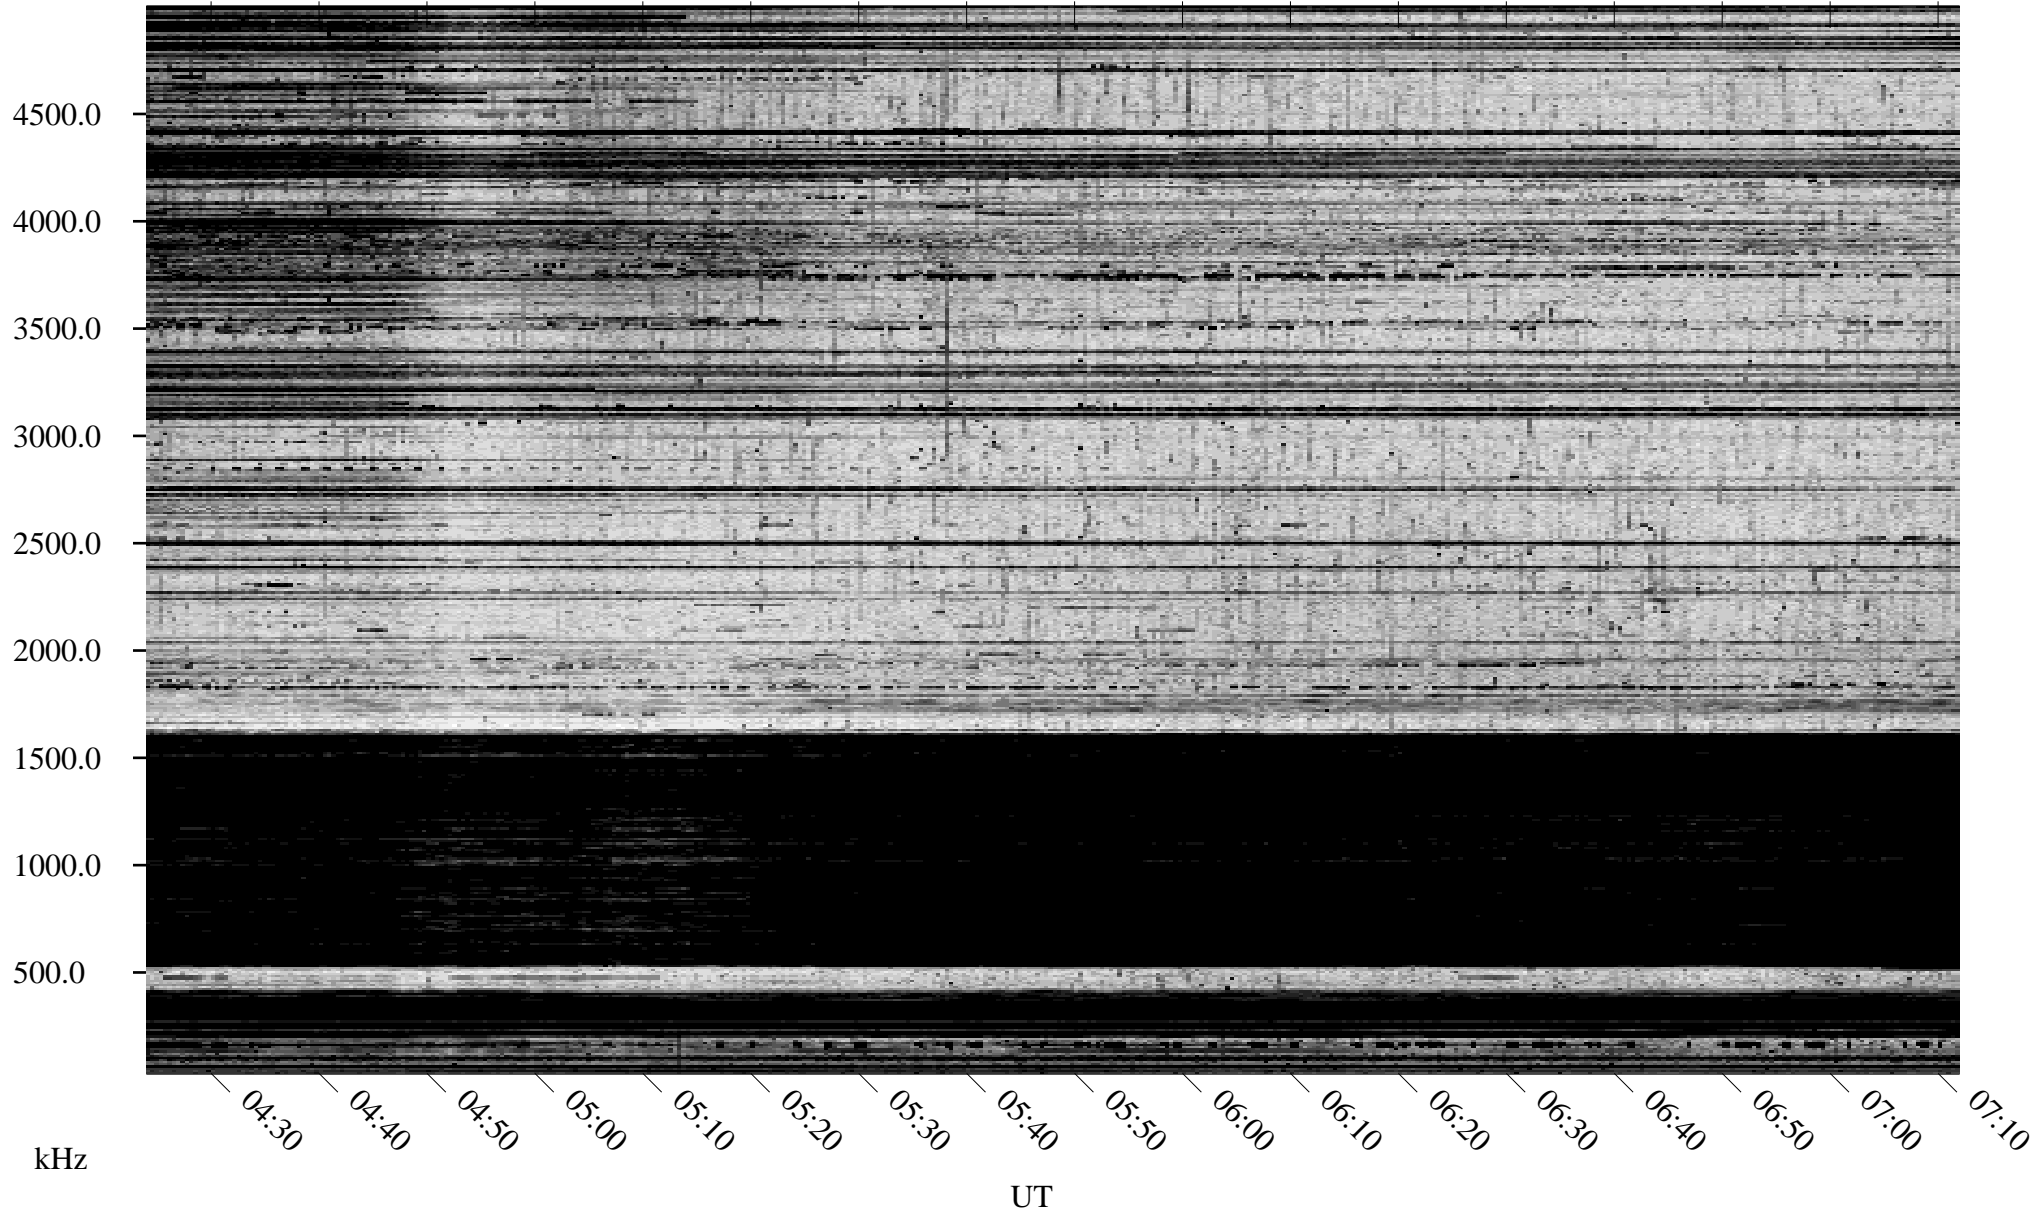

11/01/1996 Churchill, Manitoba

Linear Scale Black = 161 White = 15

ch96306l.r00m max_12

Page 1

11/01/1996 Churchill, Manitoba

Linear Scale Black = 161 White = 15

ch96306l.r00m max_12

Page 2

11/02/1996 Churchill, Manitoba

Linear Scale Black = 161 White = 15

ch96306l.r00m max_12

Page 3

11/02/1996 Churchill, Manitoba

Linear Scale Black = 161 White = 15

ch96306l.r00m max_12

Page 4

11/02/1996 Churchill, Manitoba

Linear Scale Black = 161 White = 15

ch96306l.r00m max_12

Page 5

11/02/1996 Churchill, Manitoba

Linear Scale Black = 161 White = 15

ch96306l.r00m max_12

Page 6

11/02/1996 Churchill, Manitoba

Linear Scale Black = 161 White = 15

ch96306l.r00m max_12

Page 7

11/02/1996 Churchill, Manitoba

Linear Scale Black = 161 White = 15

ch96306l.r00m max_12

Page 8