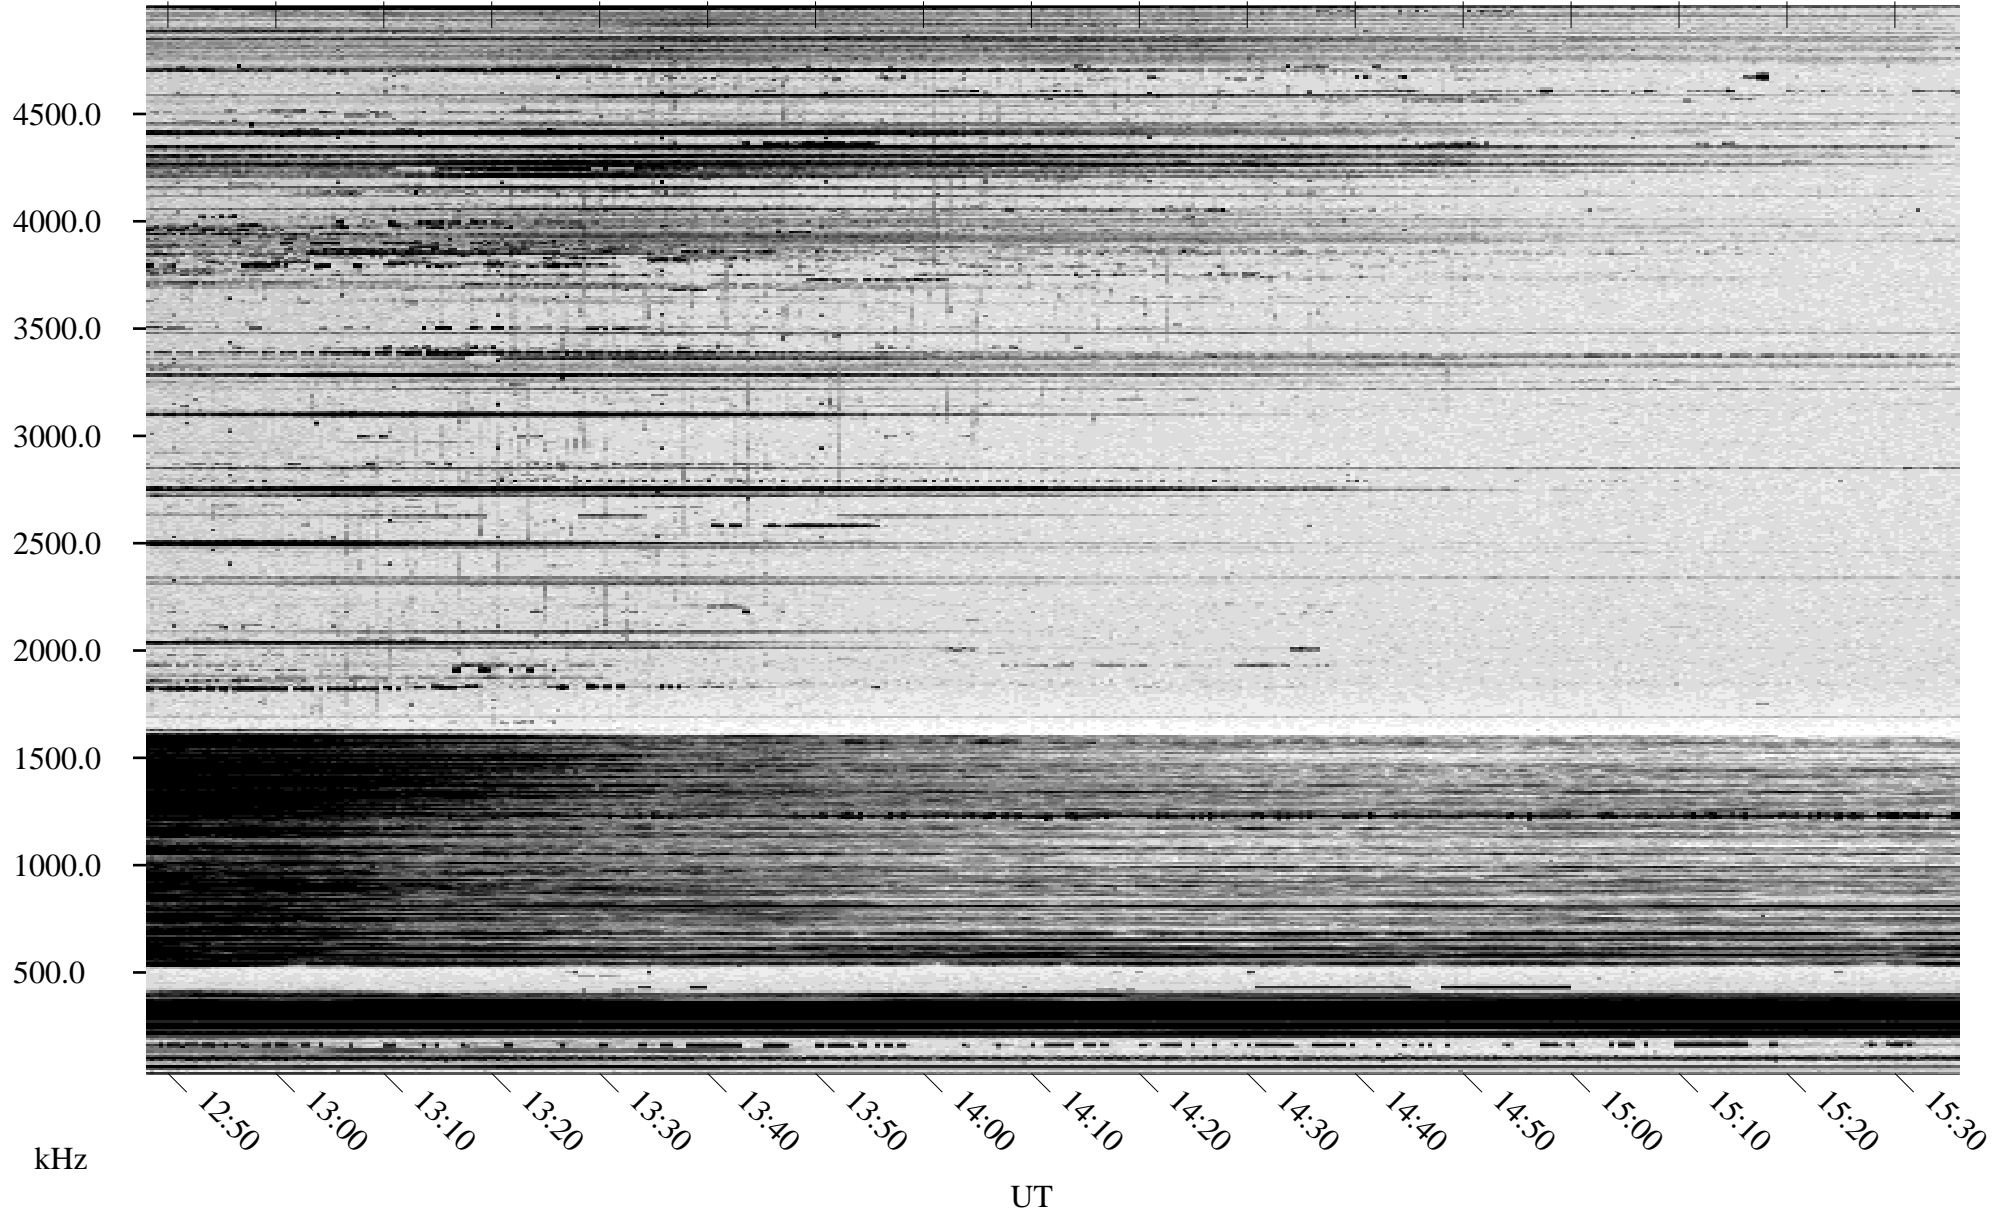

11/01/1996 Churchill, Manitoba

Linear Scale Black = 161 White = 15

ch96306l.r00m max_12

Page 1

11/01/1996 Churchill, Manitoba

Linear Scale Black = 161 White = 15

ch96306l.r00m max_12

Page 2

11/02/1996 Churchill, Manitoba

Linear Scale Black = 161 White = 15

ch96306l.r00m max_12

Page 3

11/02/1996 Churchill, Manitoba

Linear Scale Black = 161 White = 15

ch96306l.r00m max_12

Page 4

11/02/1996 Churchill, Manitoba

Linear Scale Black = 161 White = 15

ch96306l.r00m max_12

Page 5

11/02/1996 Churchill, Manitoba

Linear Scale Black = 161 White = 15

ch96306l.r00m max_12

Page 6

11/02/1996 Churchill, Manitoba

Linear Scale Black = 161 White = 15

ch96306l.r00m max_12

Page 7

11/02/1996 Churchill, Manitoba

Linear Scale Black = 161 White = 15

ch96306l.r00m max_12

Page 8