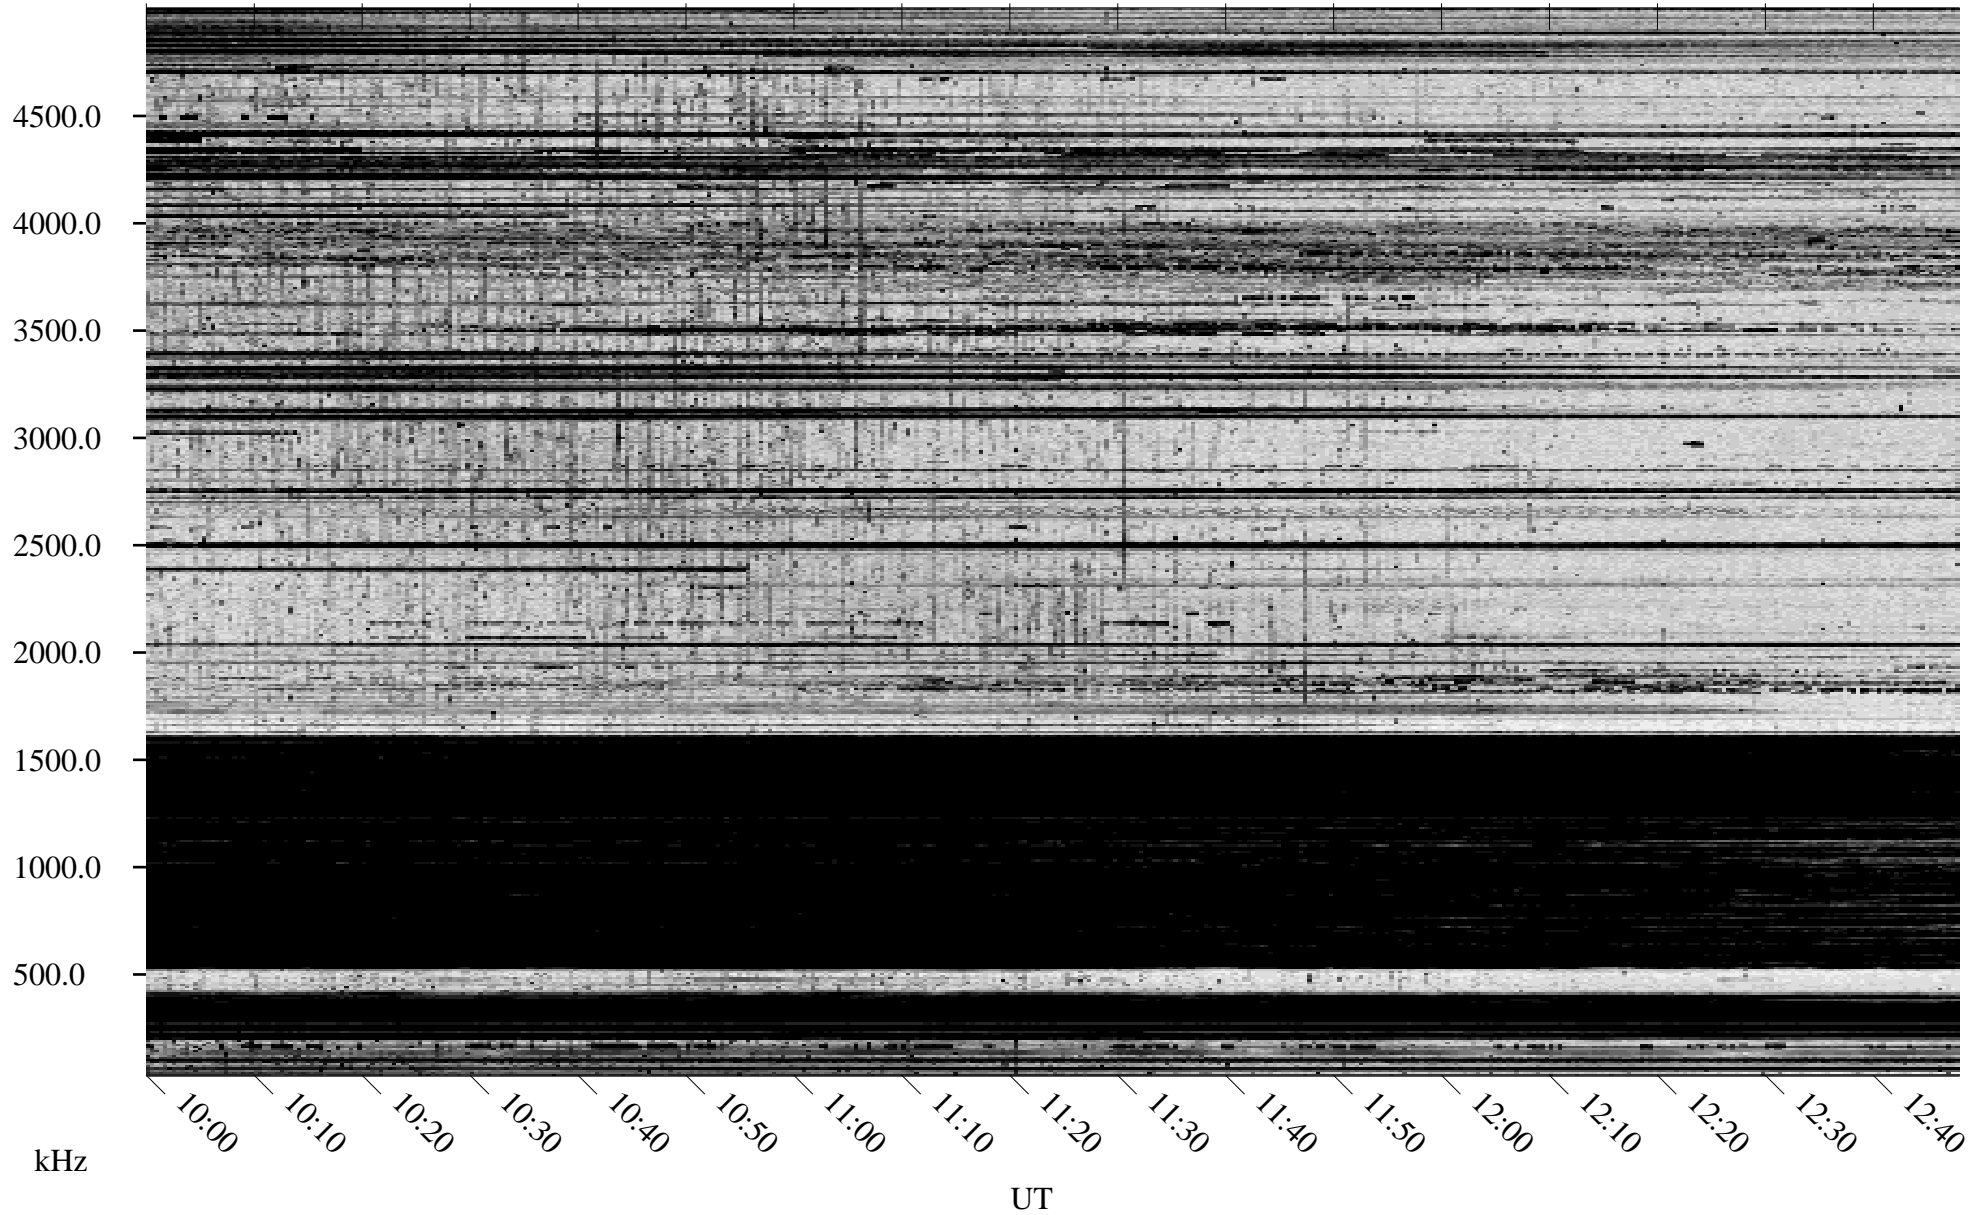

11/01/1996 Churchill, Manitoba

Linear Scale Black = 161 White = 15

ch96306l.r00m max_12

Page 1

11/01/1996 Churchill, Manitoba

Linear Scale Black = 161 White = 15

ch96306l.r00m max_12

Page 2

11/02/1996 Churchill, Manitoba

Linear Scale Black = 161 White = 15

ch96306l.r00m max_12

Page 3

11/02/1996 Churchill, Manitoba

Linear Scale Black = 161 White = 15

ch96306l.r00m max_12

Page 4

11/02/1996 Churchill, Manitoba

Linear Scale Black = 161 White = 15

ch96306l.r00m max_12

Page 5

11/02/1996 Churchill, Manitoba

Linear Scale Black = 161 White = 15

ch96306l.r00m max_12

Page 6

11/02/1996 Churchill, Manitoba

Linear Scale Black = 161 White = 15

ch96306l.r00m max_12

Page 7

11/02/1996 Churchill, Manitoba

Linear Scale Black = 161 White = 15

ch96306l.r00m max_12

Page 8