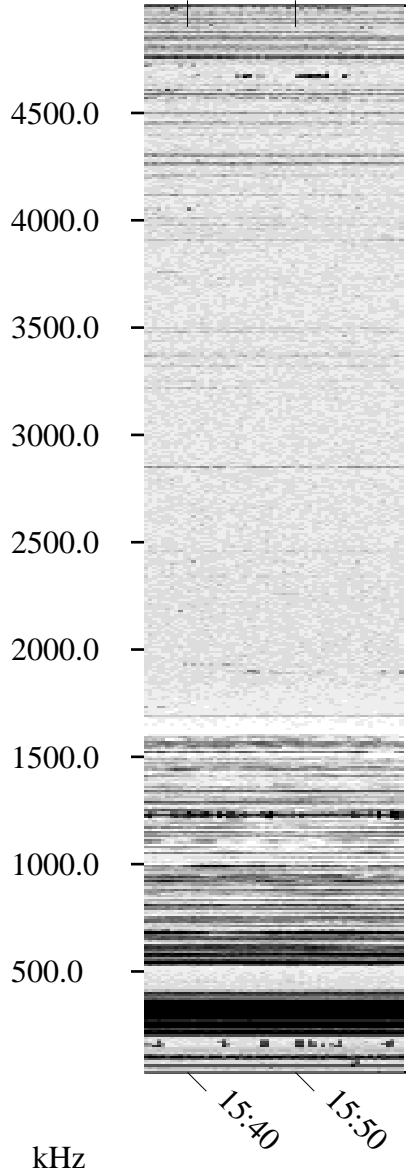

11/03/1996 Churchill, Manitoba

Linear Scale Black = 161 White = 15

ch96307l.r00m max_12

UT