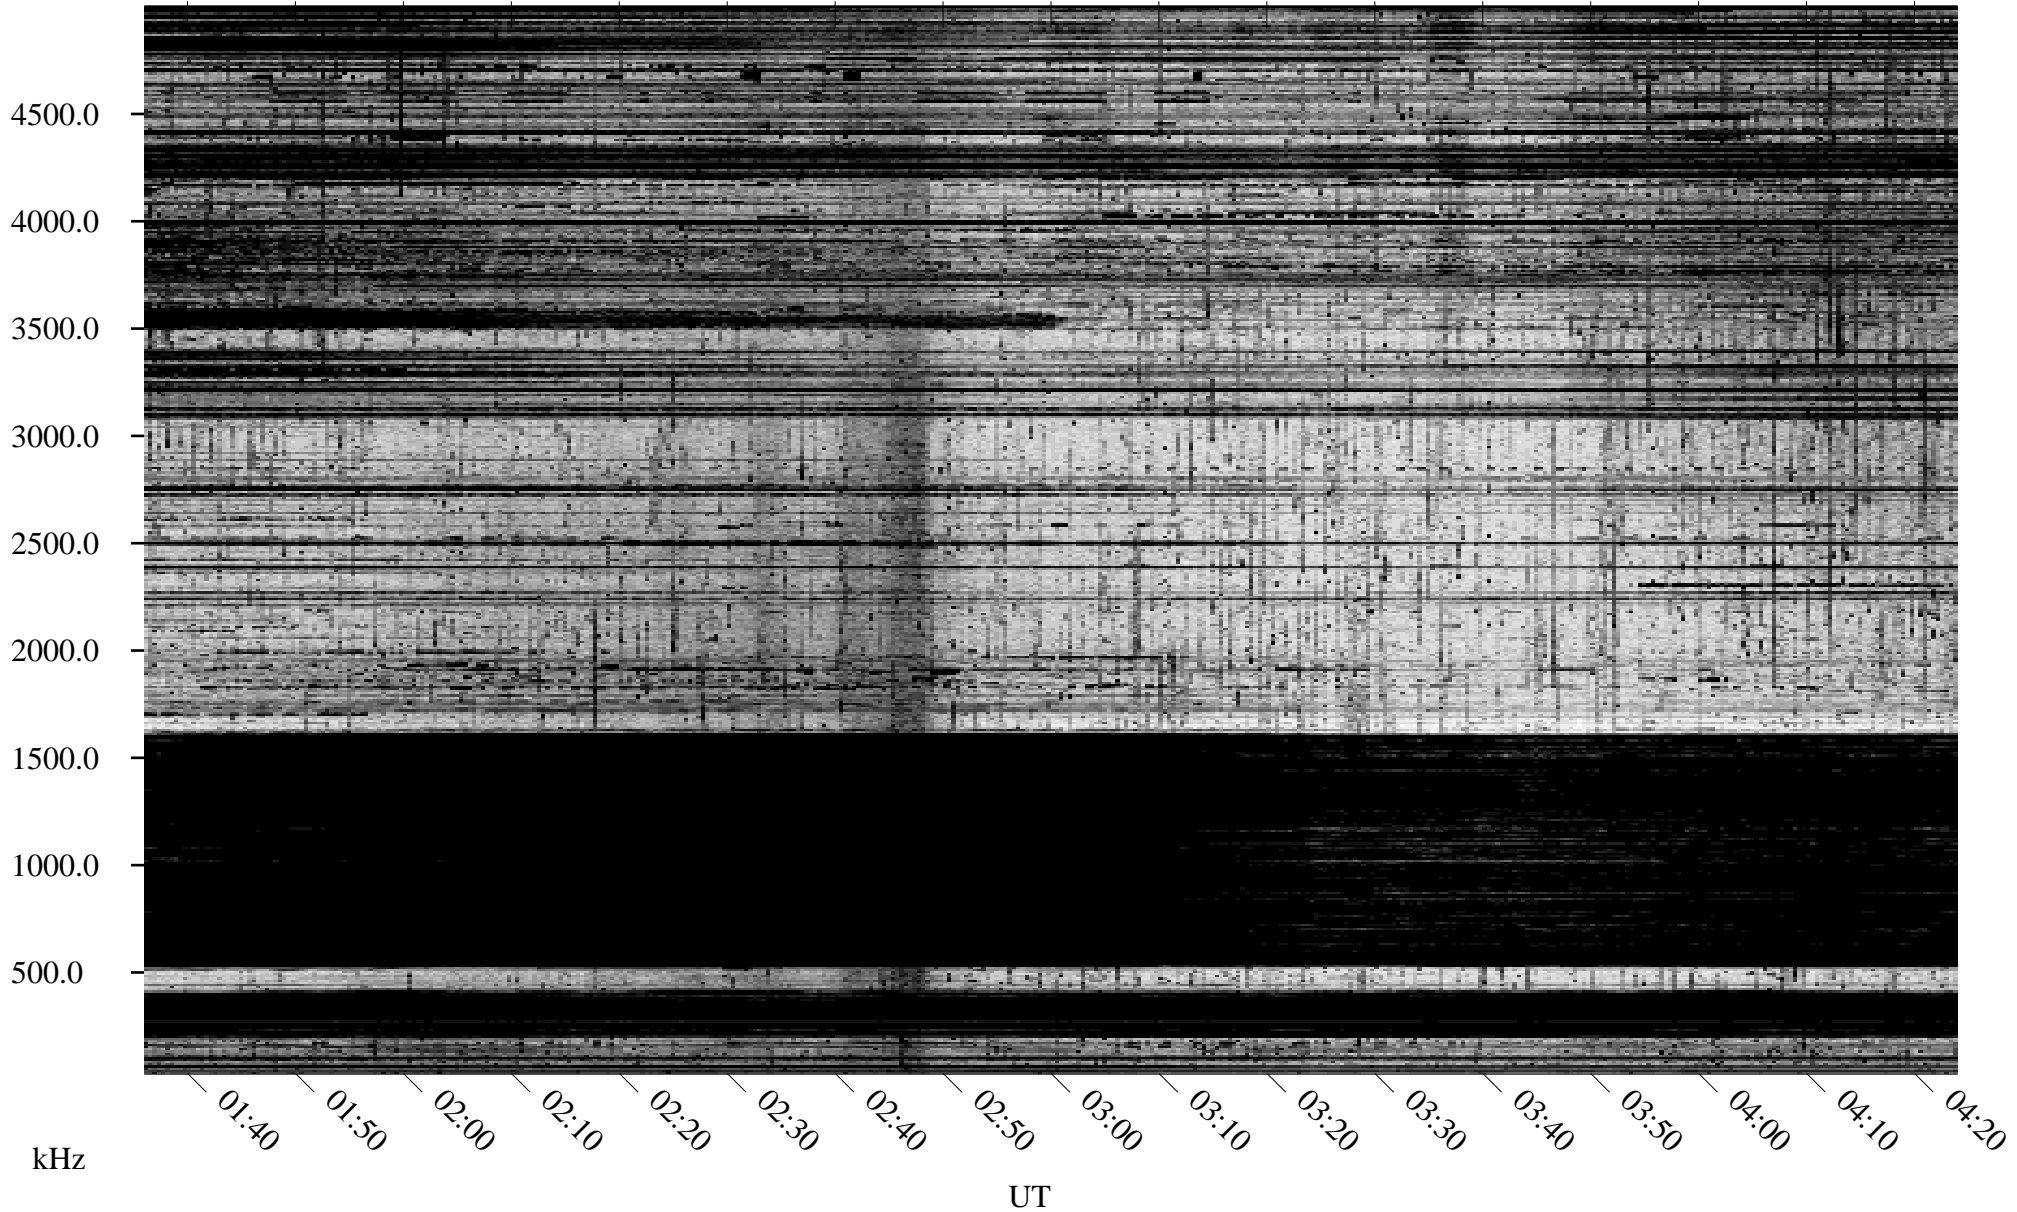

11/03/1996 Churchill, Manitoba

Linear Scale Black = 161 White = 15

ch96308l.r00m max_12

Page 1

11/03/1996 Churchill, Manitoba

Linear Scale Black = 161 White = 15

ch96308l.r00m max_12

Page 2

11/04/1996 Churchill, Manitoba

Linear Scale Black = 161 White = 15

ch96308l.r00m max_12

Page 3

11/04/1996 Churchill, Manitoba

Linear Scale Black = 161 White = 15

ch96308l.r00m max_12

Page 4

11/04/1996 Churchill, Manitoba

Linear Scale Black = 161 White = 15

ch96308l.r00m max_12

Page 5

11/04/1996 Churchill, Manitoba

Linear Scale Black = 161 White = 15

ch96308l.r00m max_12

Page 6

11/04/1996 Churchill, Manitoba

Linear Scale Black = 161 White = 15

ch96308l.r00m max_12

Page 7

11/04/1996 Churchill, Manitoba

Linear Scale Black = 161 White = 15

ch96308l.r00m max_12

Page 8