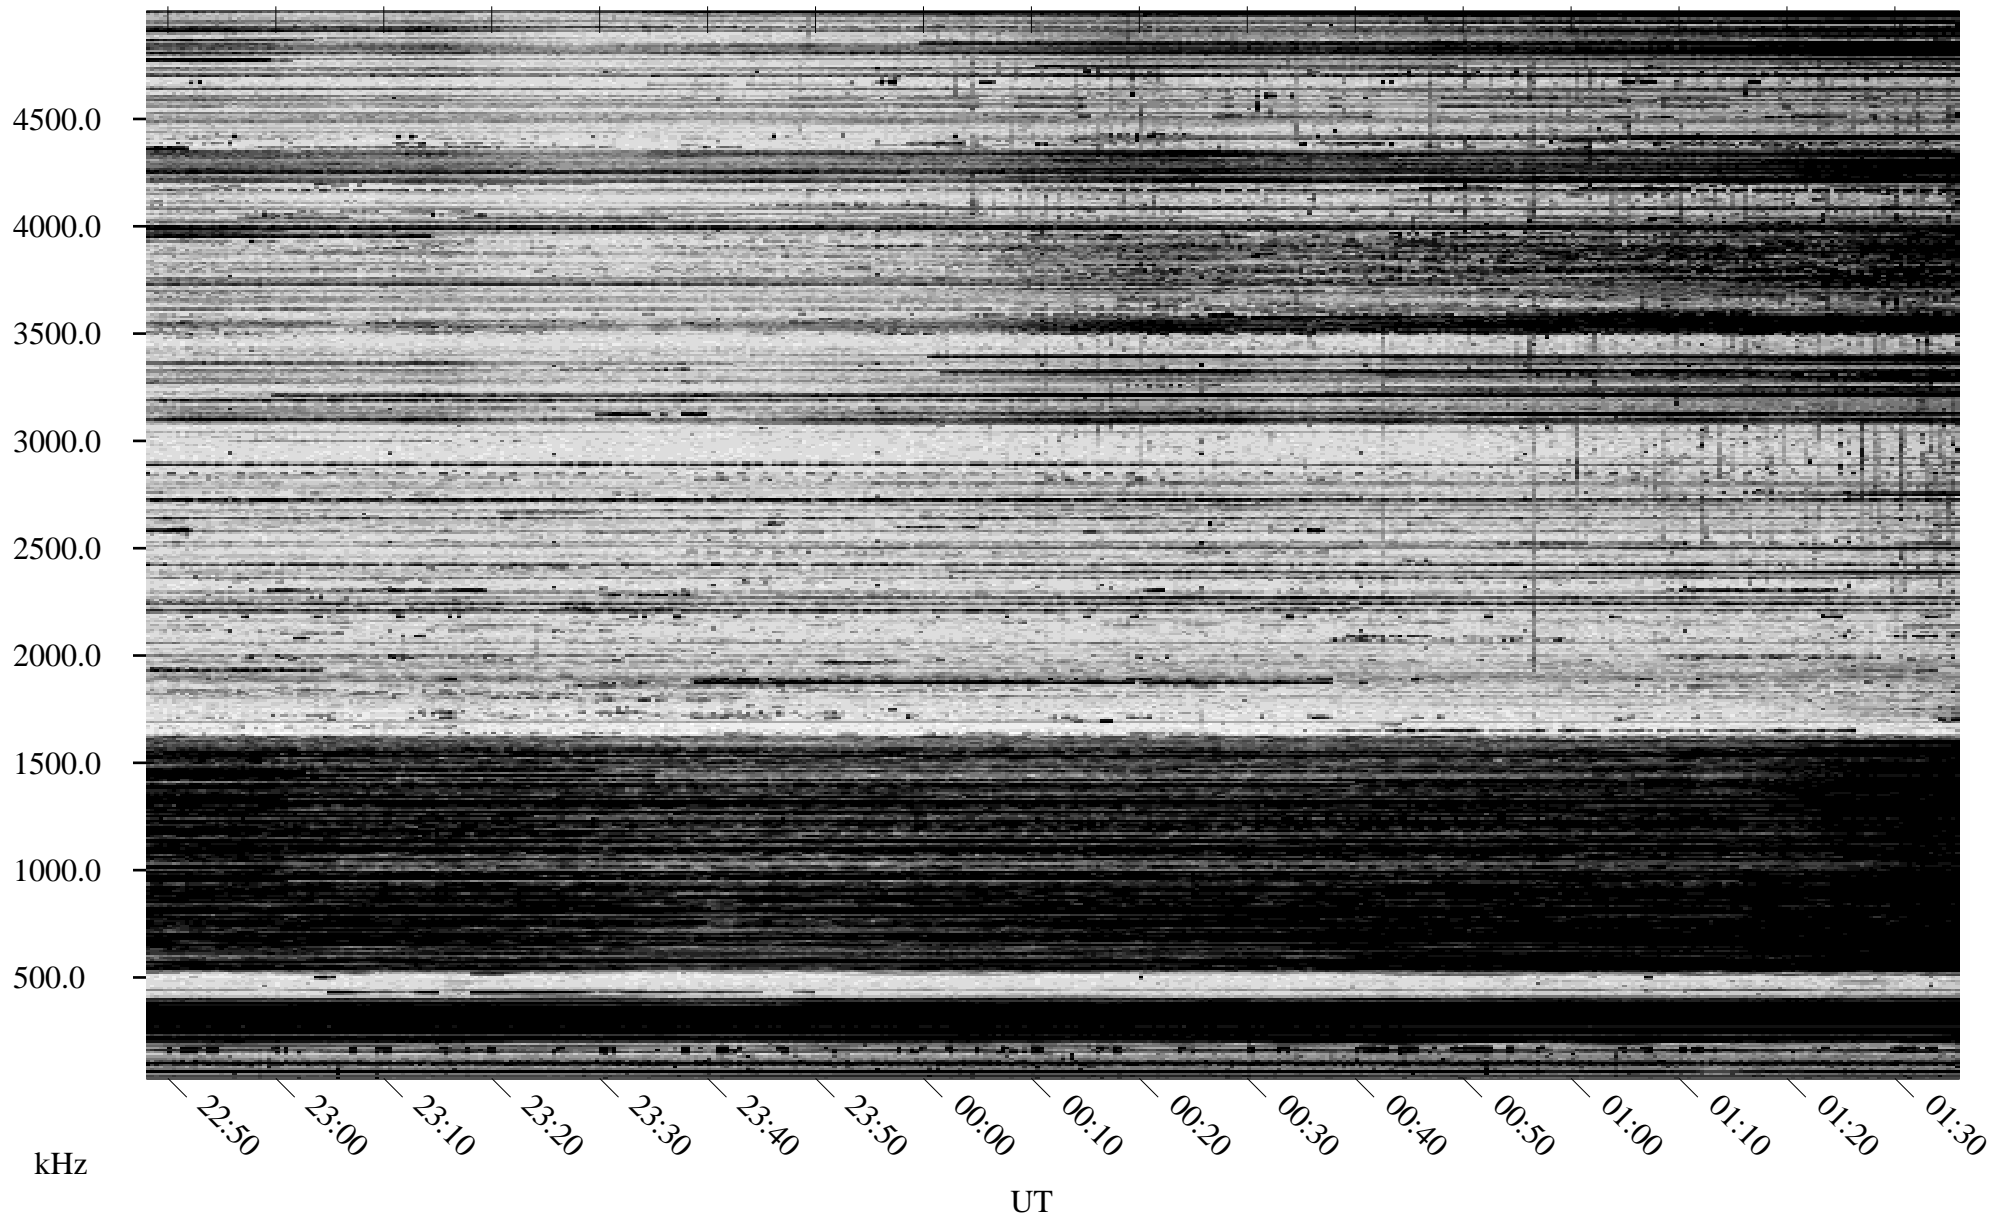

11/03/1996 Churchill, Manitoba

Linear Scale Black = 161 White = 15

ch96308l.r00m max_12

Page 1

11/03/1996 Churchill, Manitoba

Linear Scale Black = 161 White = 15

ch96308l.r00m max_12

Page 2

11/04/1996 Churchill, Manitoba

Linear Scale Black = 161 White = 15

ch96308l.r00m max_12

Page 3

11/04/1996 Churchill, Manitoba

Linear Scale Black = 161 White = 15

ch96308l.r00m max_12

Page 4

11/04/1996 Churchill, Manitoba

Linear Scale Black = 161 White = 15

ch96308l.r00m max_12

Page 5

11/04/1996 Churchill, Manitoba

Linear Scale Black = 161 White = 15

ch96308l.r00m max_12

Page 6

11/04/1996 Churchill, Manitoba

Linear Scale Black = 161 White = 15

ch96308l.r00m max_12

Page 7

11/04/1996 Churchill, Manitoba

Linear Scale Black = 161 White = 15

ch96308l.r00m max_12

Page 8