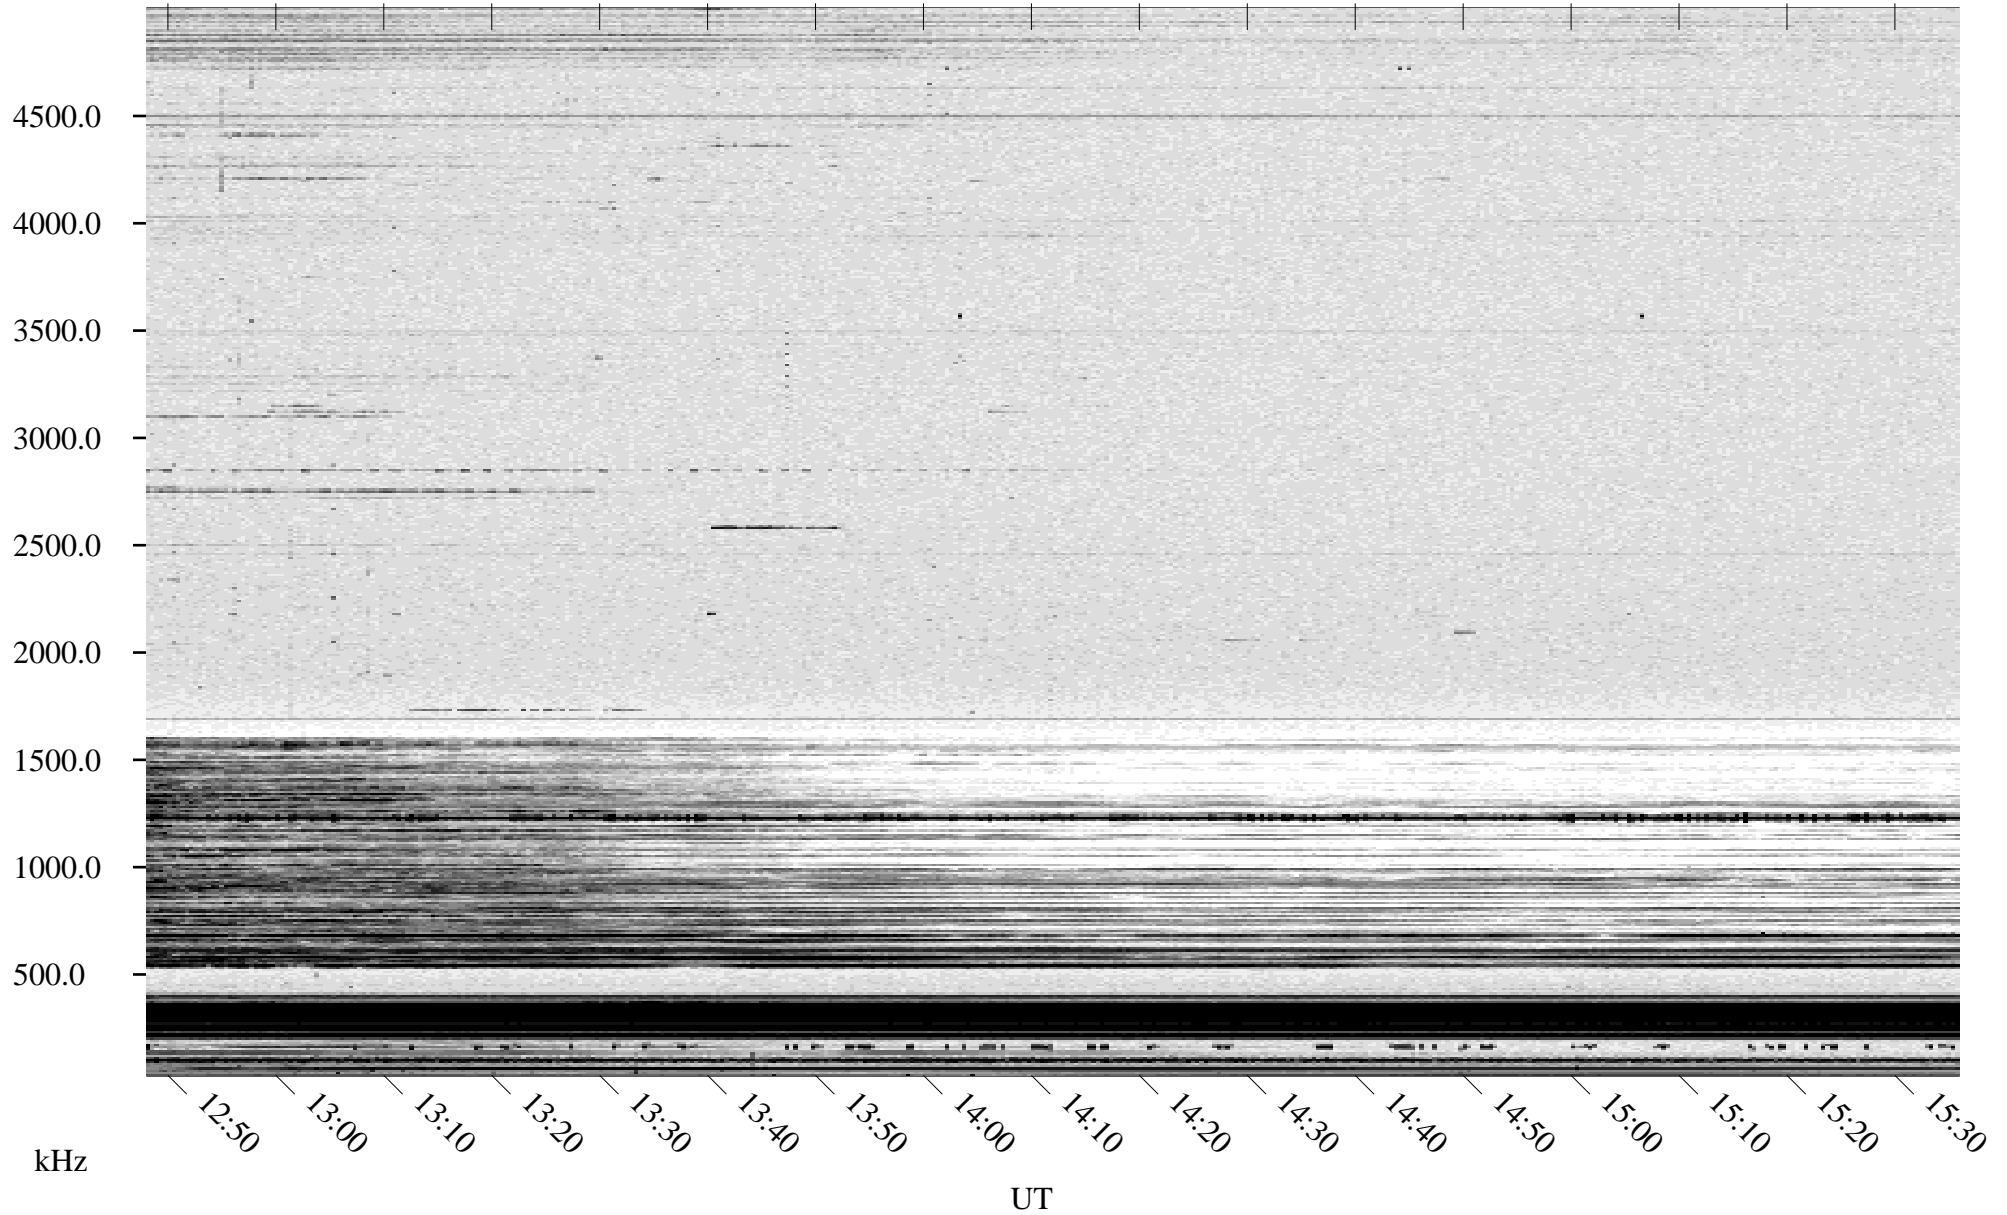

11/03/1996 Churchill, Manitoba

Linear Scale Black = 161 White = 15

ch96308l.r00m max_12

Page 1

11/03/1996 Churchill, Manitoba

Linear Scale Black = 161 White = 15

ch96308l.r00m max_12

Page 2

11/04/1996 Churchill, Manitoba

Linear Scale Black = 161 White = 15

ch96308l.r00m max_12

Page 3

11/04/1996 Churchill, Manitoba

Linear Scale Black = 161 White = 15

ch96308l.r00m max_12

Page 4

11/04/1996 Churchill, Manitoba

Linear Scale Black = 161 White = 15

ch96308l.r00m max_12

Page 5

11/04/1996 Churchill, Manitoba

Linear Scale Black = 161 White = 15

ch96308l.r00m max_12

Page 6

11/04/1996 Churchill, Manitoba

Linear Scale Black = 161 White = 15

ch96308l.r00m max_12

Page 7

11/04/1996 Churchill, Manitoba

Linear Scale Black = 161 White = 15

ch96308l.r00m max_12

Page 8