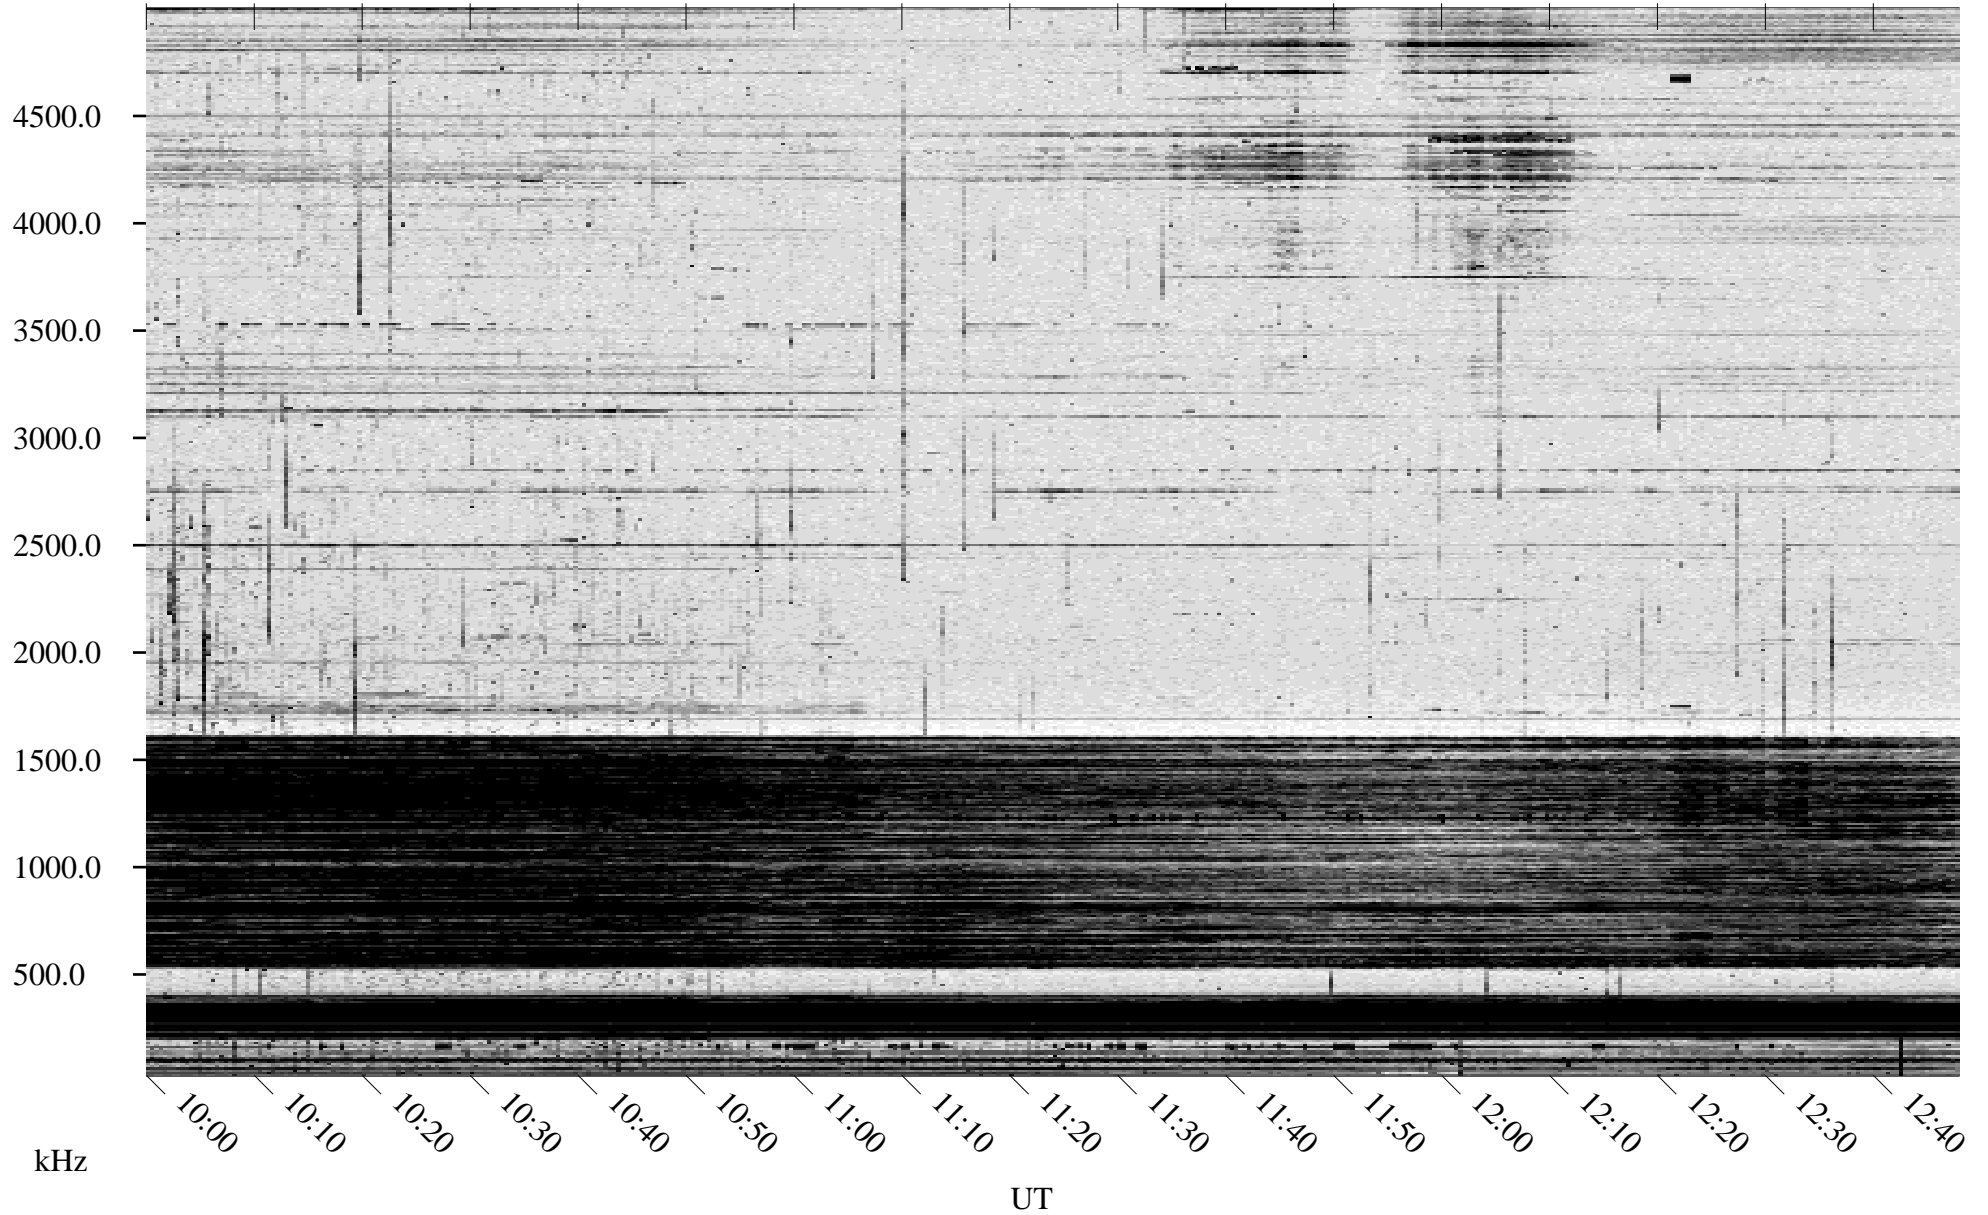

11/03/1996 Churchill, Manitoba

Linear Scale Black = 161 White = 15

ch96308l.r00m max_12

Page 1

11/03/1996 Churchill, Manitoba

Linear Scale Black = 161 White = 15

ch96308l.r00m max_12

Page 2

11/04/1996 Churchill, Manitoba

Linear Scale Black = 161 White = 15

ch96308l.r00m max_12

Page 3

11/04/1996 Churchill, Manitoba

Linear Scale Black = 161 White = 15

ch96308l.r00m max_12

Page 4

11/04/1996 Churchill, Manitoba

Linear Scale Black = 161 White = 15

ch96308l.r00m max_12

Page 5

11/04/1996 Churchill, Manitoba

Linear Scale Black = 161 White = 15

ch96308l.r00m max_12

Page 6

11/04/1996 Churchill, Manitoba

Linear Scale Black = 161 White = 15

ch96308l.r00m max_12

Page 7

11/04/1996 Churchill, Manitoba

Linear Scale Black = 161 White = 15

ch96308l.r00m max_12

Page 8