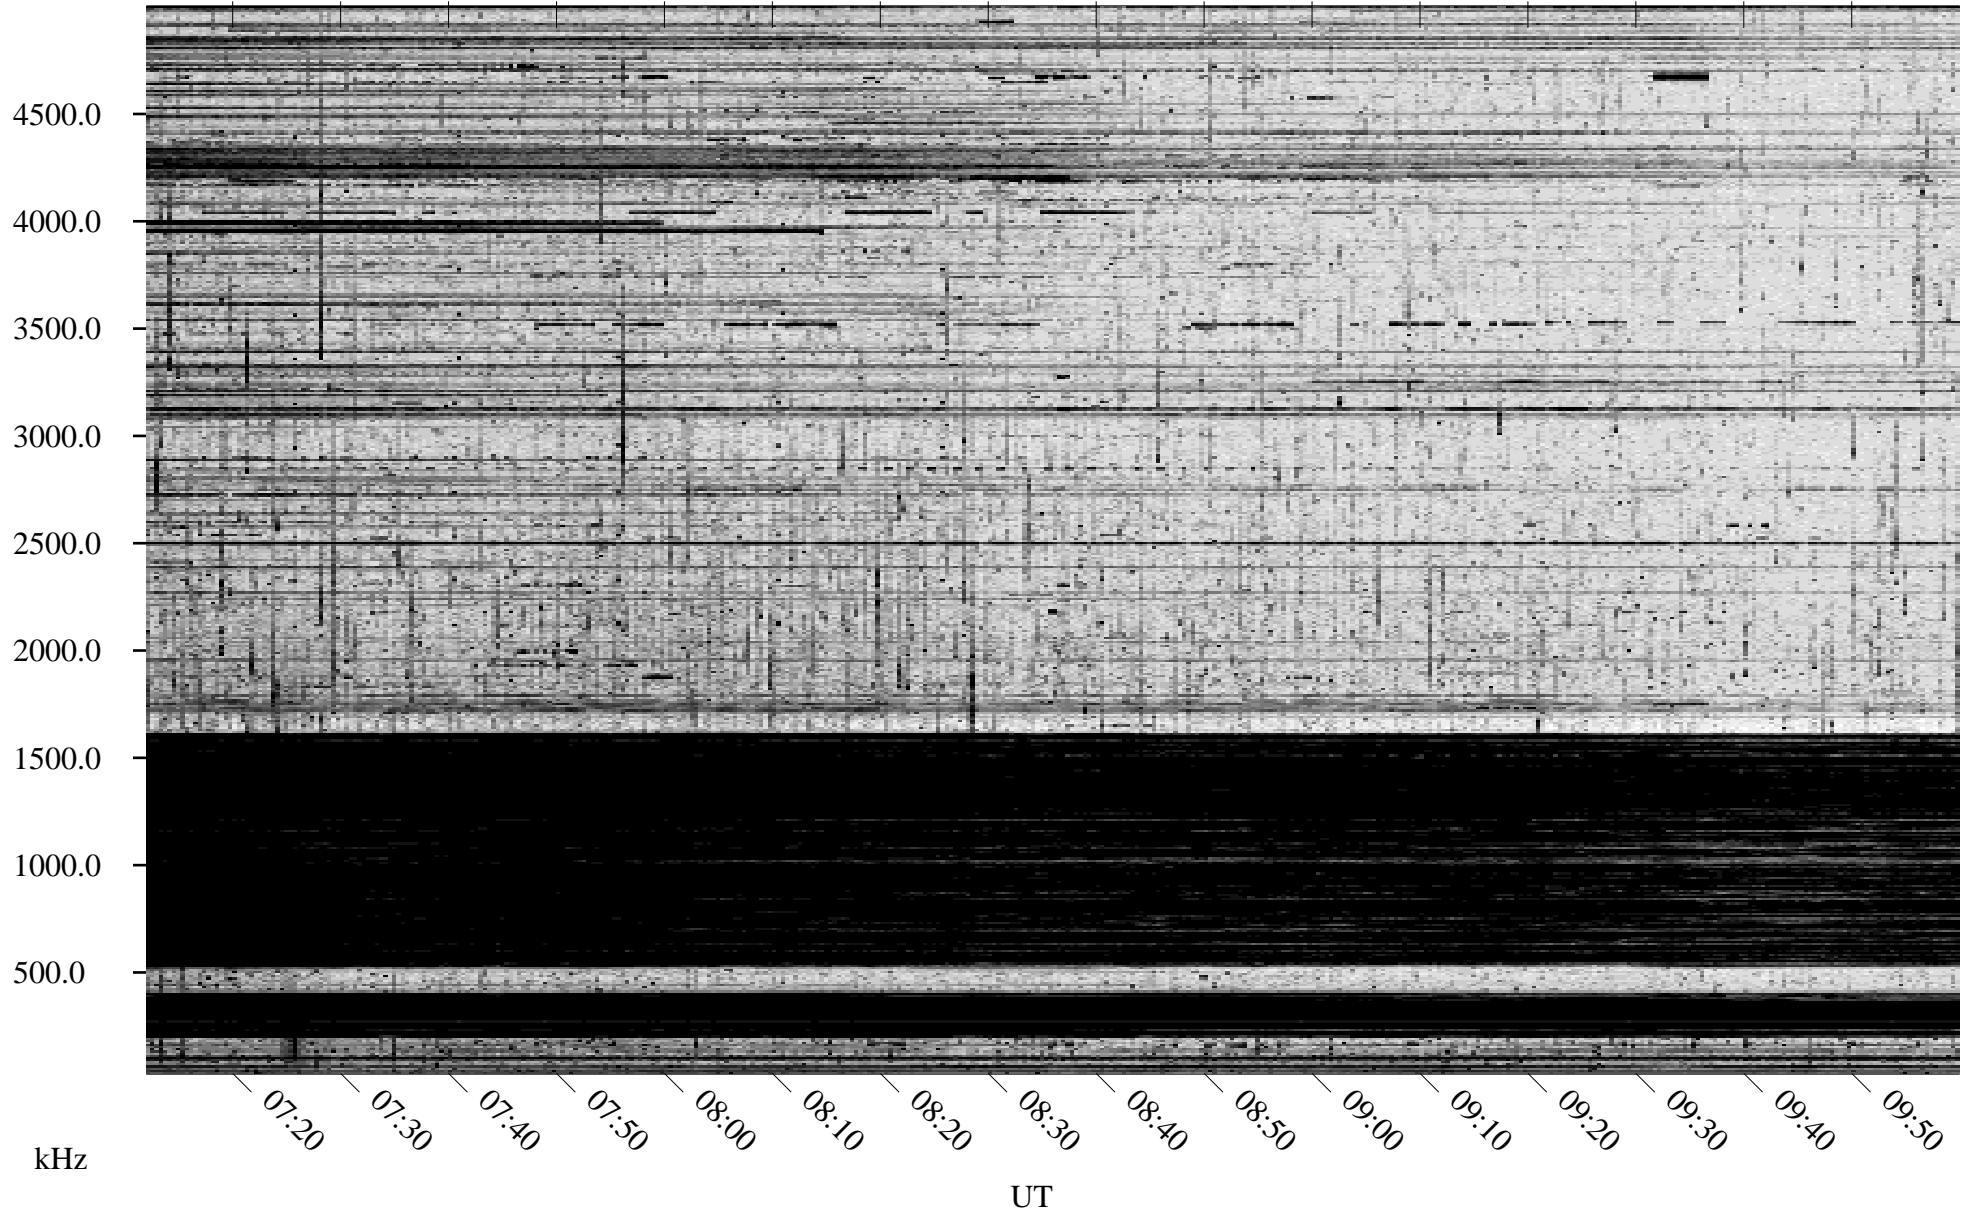

11/03/1996 Churchill, Manitoba

Linear Scale Black = 161 White = 15

ch96308l.r00m max_12

Page 1

11/03/1996 Churchill, Manitoba

Linear Scale Black = 161 White = 15

ch96308l.r00m max_12

Page 2

11/04/1996 Churchill, Manitoba

Linear Scale Black = 161 White = 15

ch96308l.r00m max_12

Page 3

11/04/1996 Churchill, Manitoba

Linear Scale Black = 161 White = 15

ch96308l.r00m max_12

Page 4

11/04/1996 Churchill, Manitoba

Linear Scale Black = 161 White = 15

ch96308l.r00m max_12

Page 5

11/04/1996 Churchill, Manitoba

Linear Scale Black = 161 White = 15

ch96308l.r00m max_12

Page 6

11/04/1996 Churchill, Manitoba

Linear Scale Black = 161 White = 15

ch96308l.r00m max_12

Page 7

11/04/1996 Churchill, Manitoba

Linear Scale Black = 161 White = 15

ch96308l.r00m max_12

Page 8