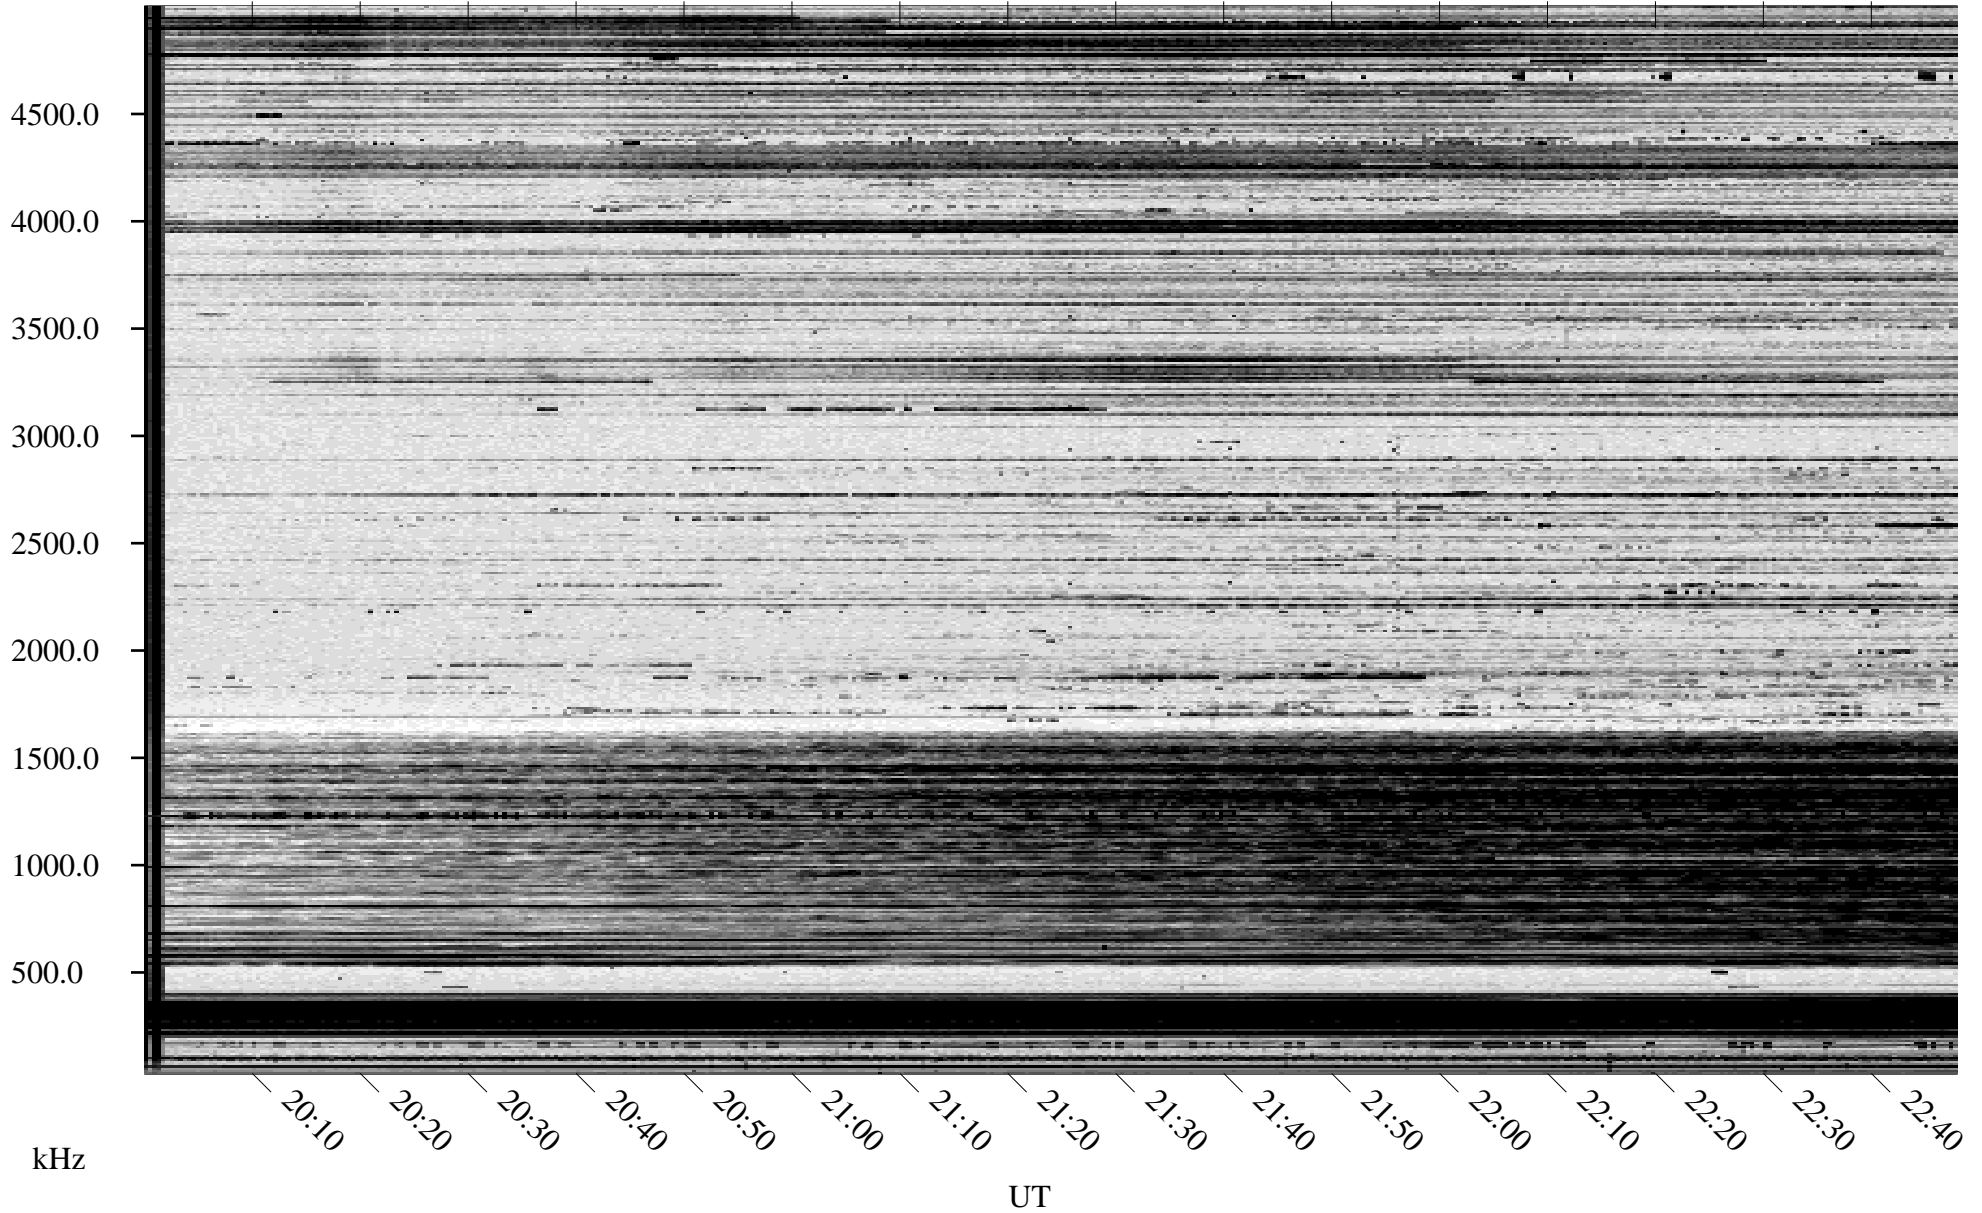

11/03/1996 Churchill, Manitoba

Linear Scale Black = 161 White = 15

ch96308l.r00m max_12

Page 1

11/03/1996 Churchill, Manitoba

Linear Scale Black = 161 White = 15

ch96308l.r00m max_12

Page 2

11/04/1996 Churchill, Manitoba

Linear Scale Black = 161 White = 15

ch96308l.r00m max_12

Page 3

11/04/1996 Churchill, Manitoba

Linear Scale Black = 161 White = 15

ch96308l.r00m max_12

Page 4

11/04/1996 Churchill, Manitoba

Linear Scale Black = 161 White = 15

ch96308l.r00m max_12

Page 5

11/04/1996 Churchill, Manitoba

Linear Scale Black = 161 White = 15

ch96308l.r00m max_12

Page 6

11/04/1996 Churchill, Manitoba

Linear Scale Black = 161 White = 15

ch96308l.r00m max_12

Page 7

11/04/1996 Churchill, Manitoba

Linear Scale Black = 161 White = 15

ch96308l.r00m max_12

Page 8