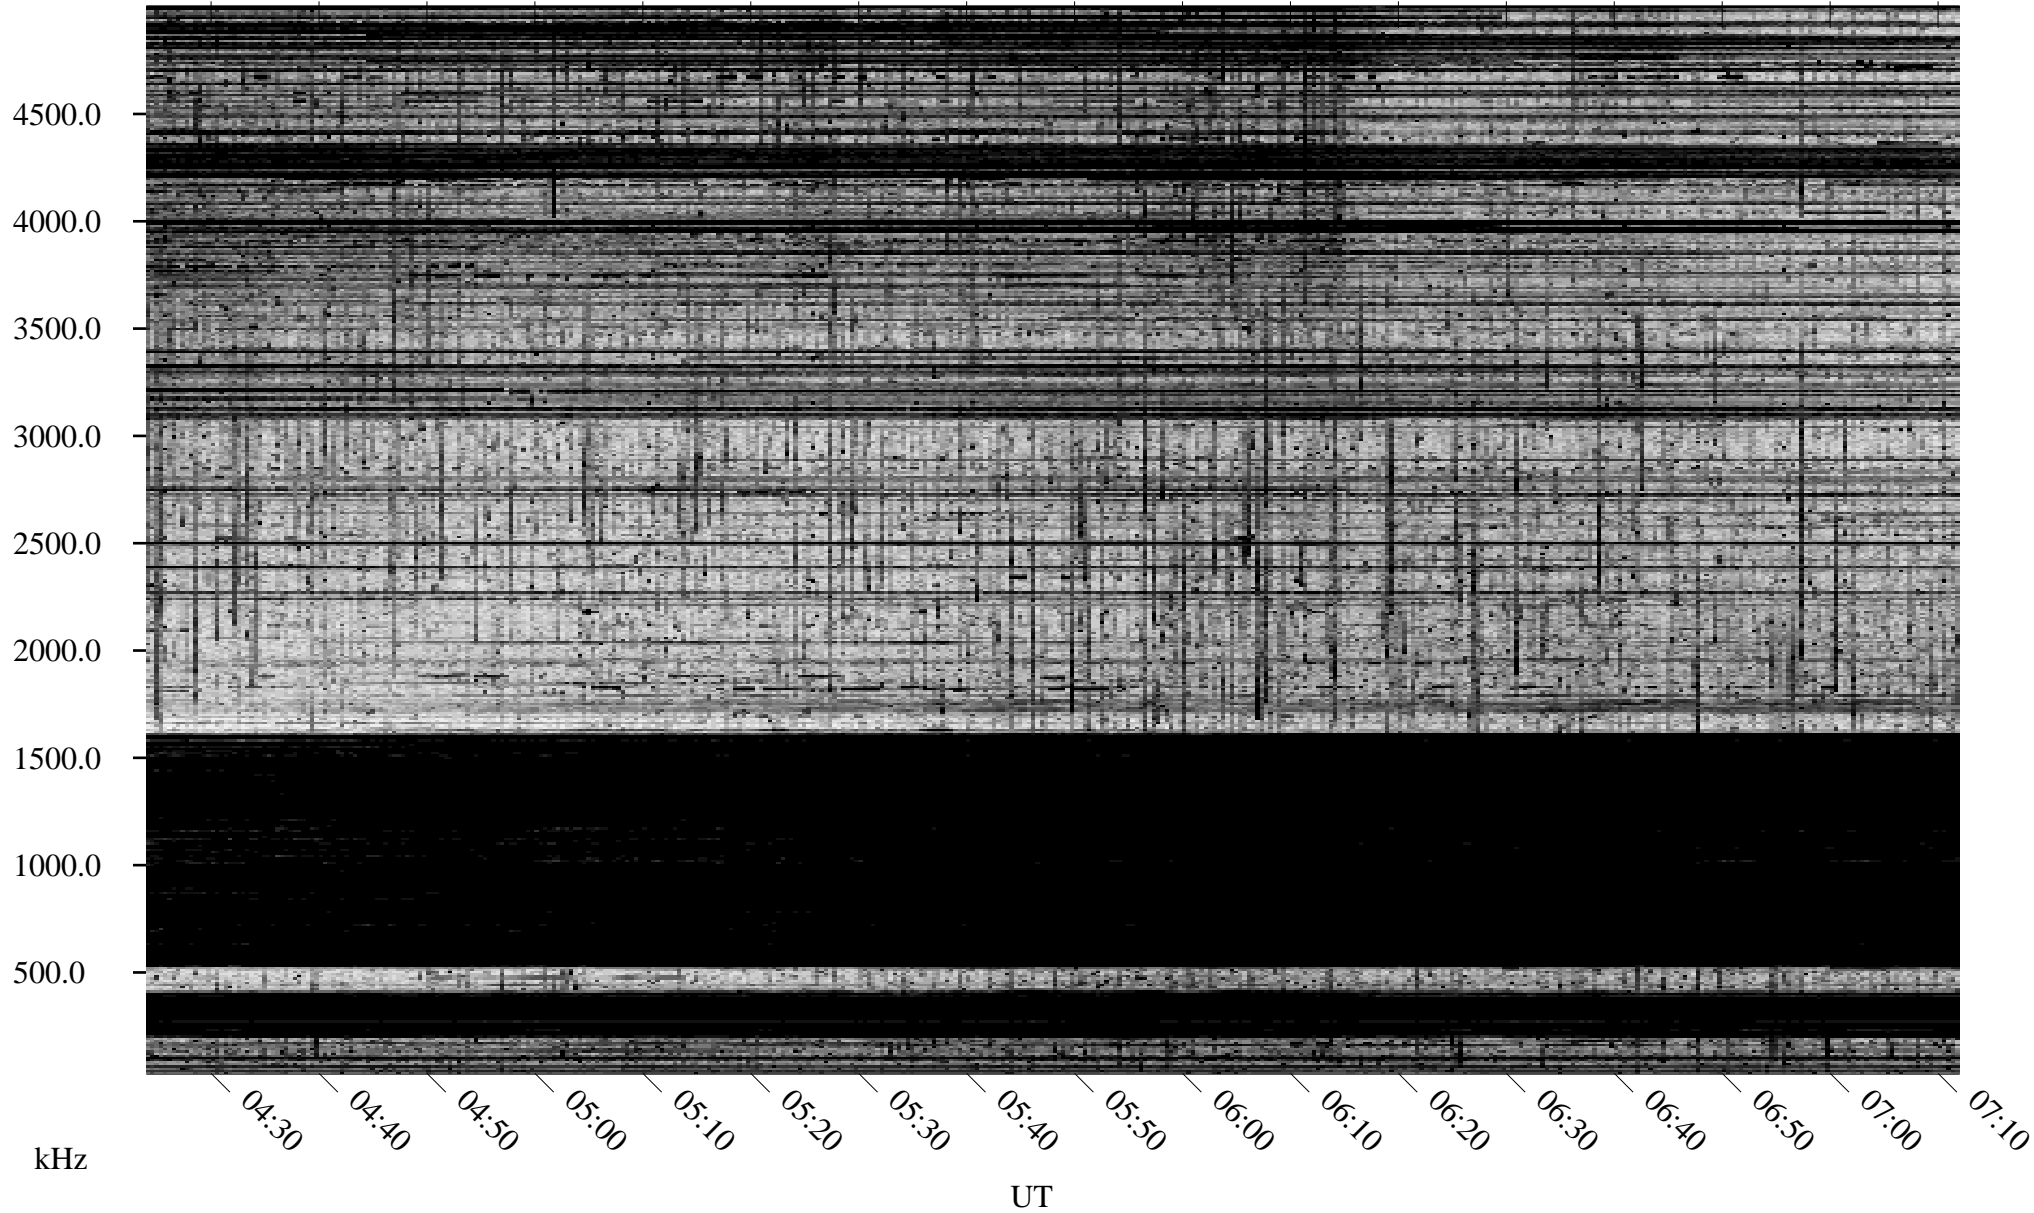

11/03/1996 Churchill, Manitoba

Linear Scale Black = 161 White = 15

ch96308l.r00m max_12

Page 1

11/03/1996 Churchill, Manitoba

Linear Scale Black = 161 White = 15

ch96308l.r00m max_12

Page 2

11/04/1996 Churchill, Manitoba

Linear Scale Black = 161 White = 15

ch96308l.r00m max_12

Page 3

11/04/1996 Churchill, Manitoba

Linear Scale Black = 161 White = 15

ch96308l.r00m max_12

Page 4

11/04/1996 Churchill, Manitoba

Linear Scale Black = 161 White = 15

ch96308l.r00m max_12

Page 5

11/04/1996 Churchill, Manitoba

Linear Scale Black = 161 White = 15

ch96308l.r00m max_12

Page 6

11/04/1996 Churchill, Manitoba

Linear Scale Black = 161 White = 15

ch96308l.r00m max_12

Page 7

11/04/1996 Churchill, Manitoba

Linear Scale Black = 161 White = 15

ch96308l.r00m max_12

Page 8