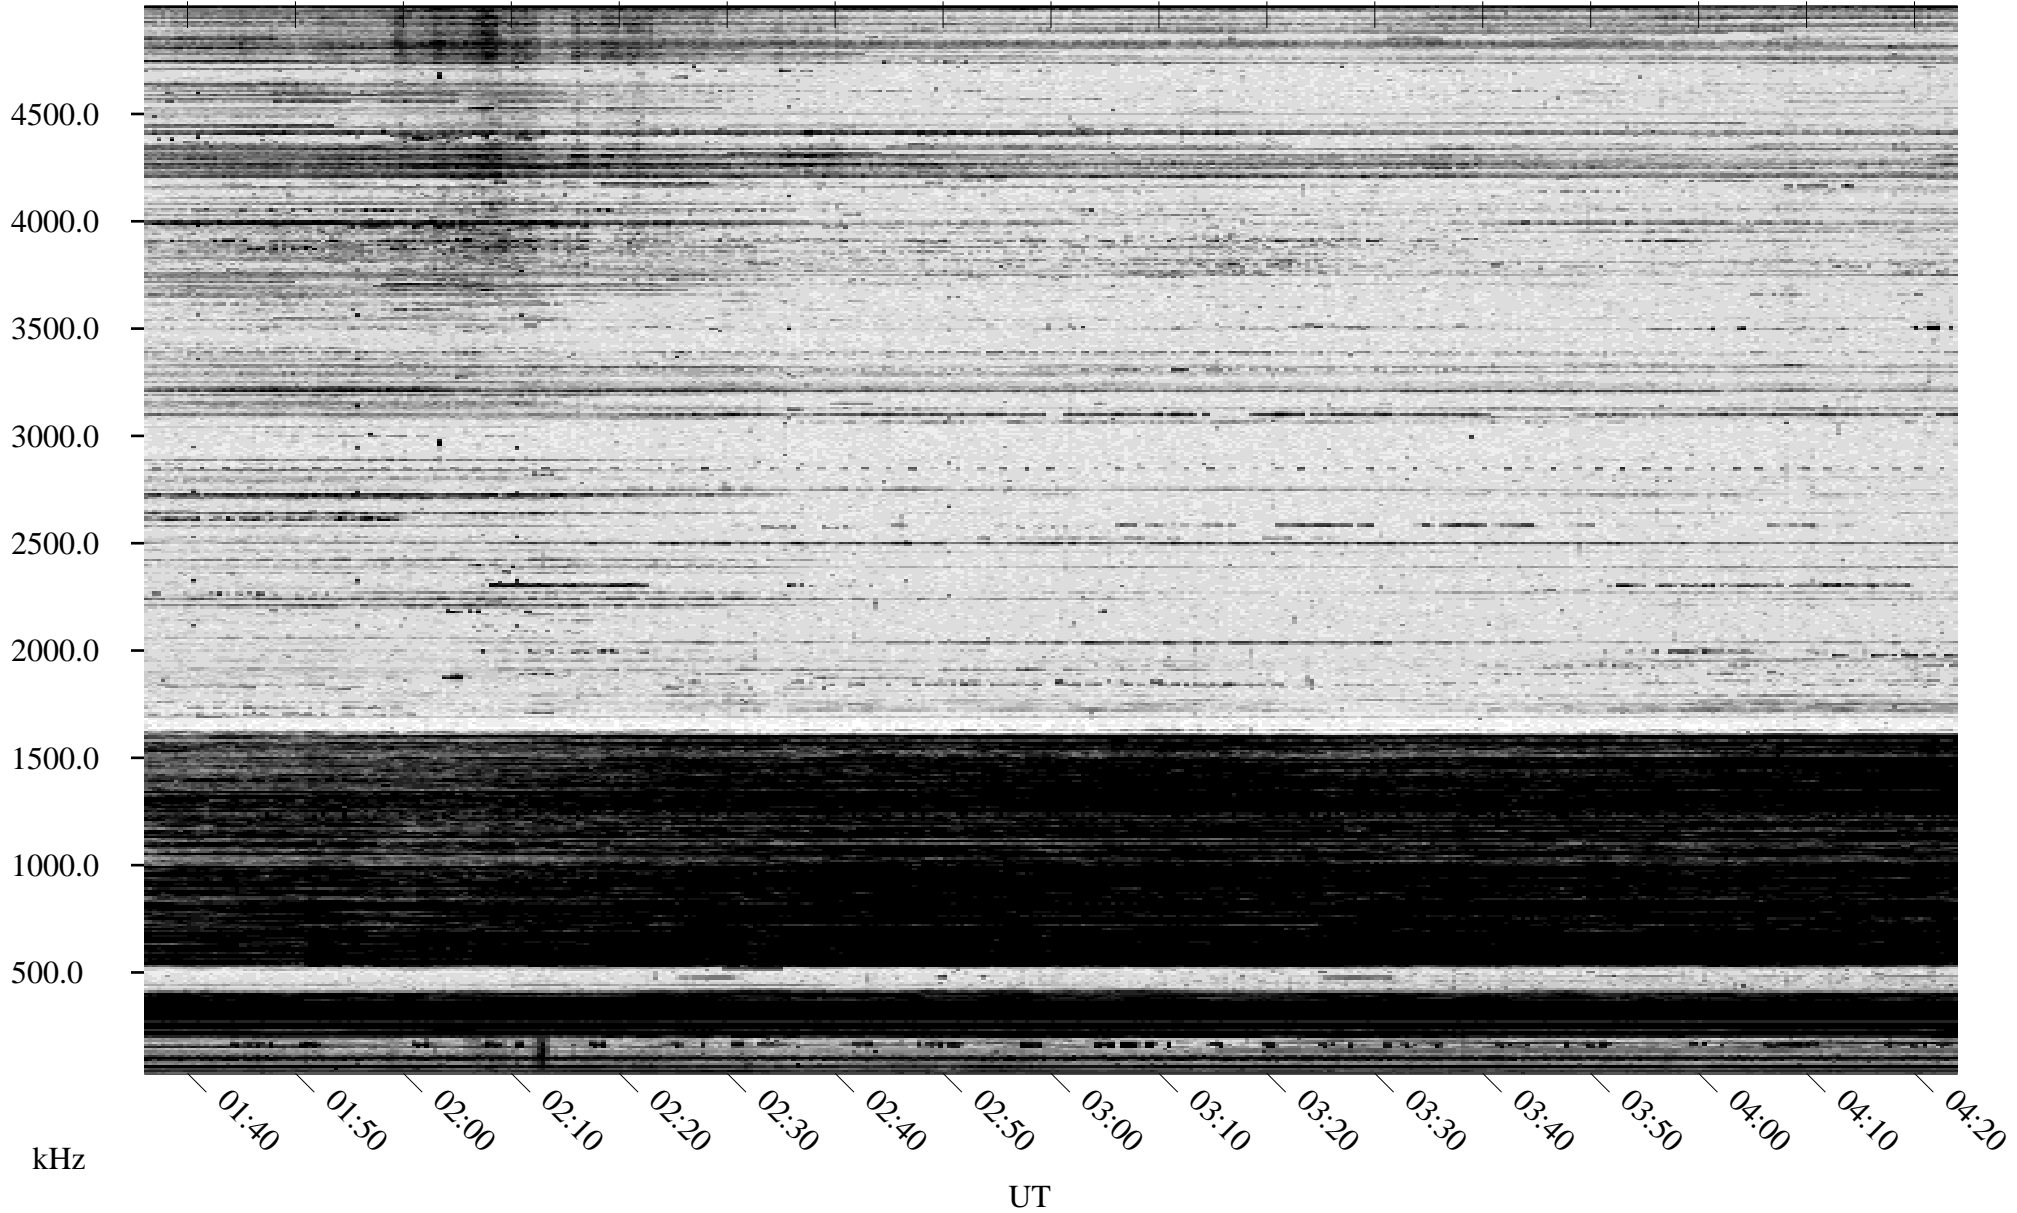

11/05/1996 Churchill, Manitoba

Linear Scale Black = 161 White = 15

ch96310l.r00m max_12

Page 1

11/05/1996 Churchill, Manitoba

Linear Scale Black = 161 White = 15

ch96310l.r00m max_12

Page 2

11/06/1996 Churchill, Manitoba

Linear Scale Black = 161 White = 15

ch96310l.r00m max_12

Page 3

11/06/1996 Churchill, Manitoba

Linear Scale Black = 161 White = 15

ch96310l.r00m max_12

Page 4

11/06/1996 Churchill, Manitoba

Linear Scale Black = 161 White = 15

ch96310l.r00m max_12

Page 5

11/06/1996 Churchill, Manitoba

Linear Scale Black = 161 White = 15

ch96310l.r00m max_12

Page 6

11/06/1996 Churchill, Manitoba

Linear Scale Black = 161 White = 15

ch96310l.r00m max_12

Page 7

11/06/1996 Churchill, Manitoba

Linear Scale Black = 161 White = 15

ch96310l.r00m max_12

Page 8