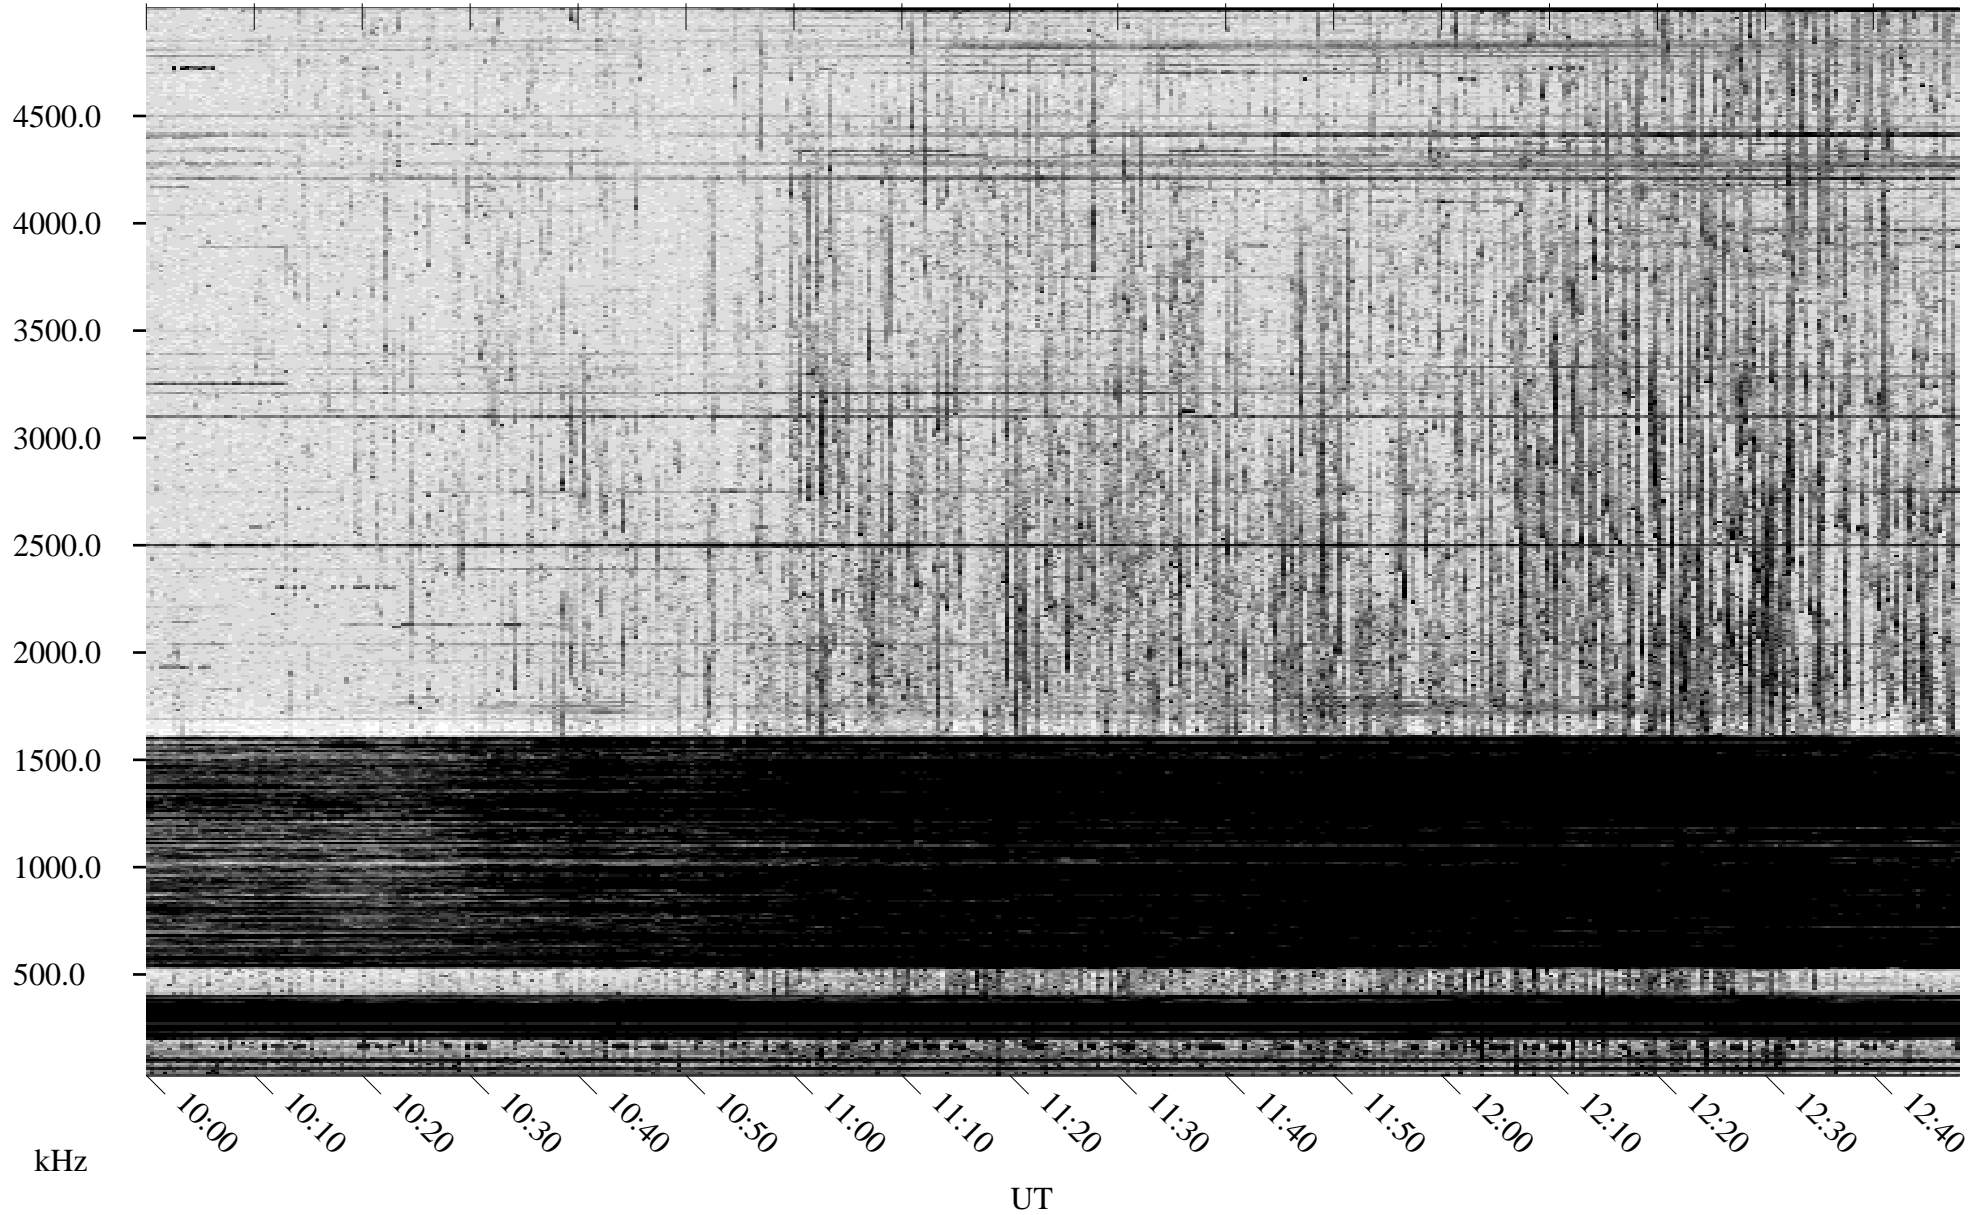

11/05/1996 Churchill, Manitoba

Linear Scale Black = 161 White = 15

ch96310l.r00m max_12

Page 1

11/05/1996 Churchill, Manitoba

Linear Scale Black = 161 White = 15

ch96310l.r00m max_12

Page 2

11/06/1996 Churchill, Manitoba

Linear Scale Black = 161 White = 15

ch96310l.r00m max_12

Page 3

11/06/1996 Churchill, Manitoba

Linear Scale Black = 161 White = 15

ch96310l.r00m max_12

Page 4

11/06/1996 Churchill, Manitoba

Linear Scale Black = 161 White = 15

ch96310l.r00m max_12

Page 5

11/06/1996 Churchill, Manitoba

Linear Scale Black = 161 White = 15

ch96310l.r00m max_12

Page 6

11/06/1996 Churchill, Manitoba

Linear Scale Black = 161 White = 15

ch96310l.r00m max_12

Page 7

11/06/1996 Churchill, Manitoba

Linear Scale Black = 161 White = 15

ch96310l.r00m max_12

Page 8