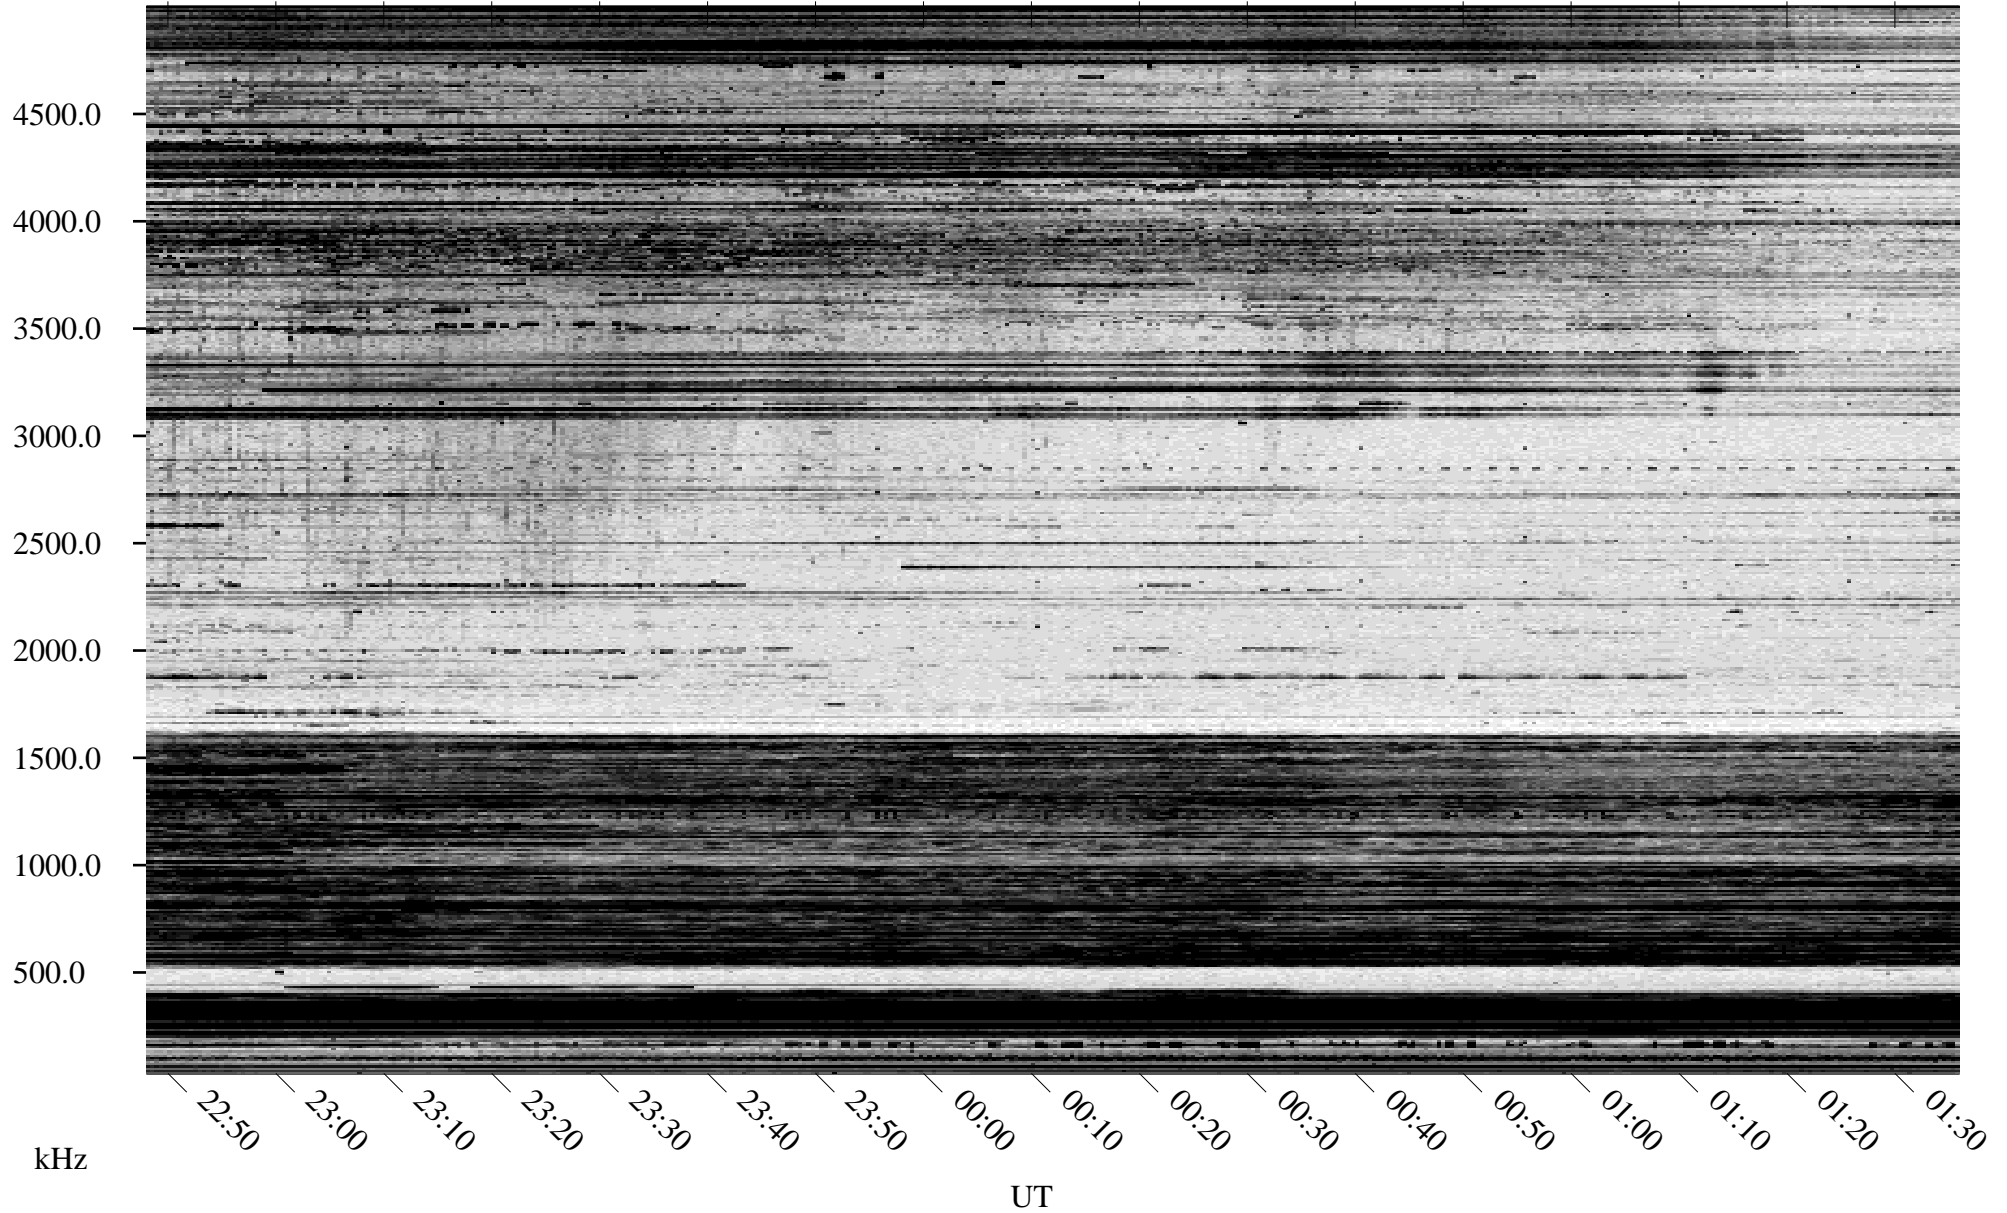

11/05/1996 Churchill, Manitoba

Linear Scale Black = 161 White = 15

ch96310l.r00m max_12

Page 1

11/05/1996 Churchill, Manitoba

Linear Scale Black = 161 White = 15

ch96310l.r00m max_12

Page 2

11/06/1996 Churchill, Manitoba

Linear Scale Black = 161 White = 15

ch96310l.r00m max_12

Page 3

11/06/1996 Churchill, Manitoba

Linear Scale Black = 161 White = 15

ch96310l.r00m max_12

Page 4

11/06/1996 Churchill, Manitoba

Linear Scale Black = 161 White = 15

ch96310l.r00m max_12

Page 5

11/06/1996 Churchill, Manitoba

Linear Scale Black = 161 White = 15

ch96310l.r00m max_12

Page 6

11/06/1996 Churchill, Manitoba

Linear Scale Black = 161 White = 15

ch96310l.r00m max_12

Page 7

11/06/1996 Churchill, Manitoba

Linear Scale Black = 161 White = 15

ch96310l.r00m max_12

Page 8