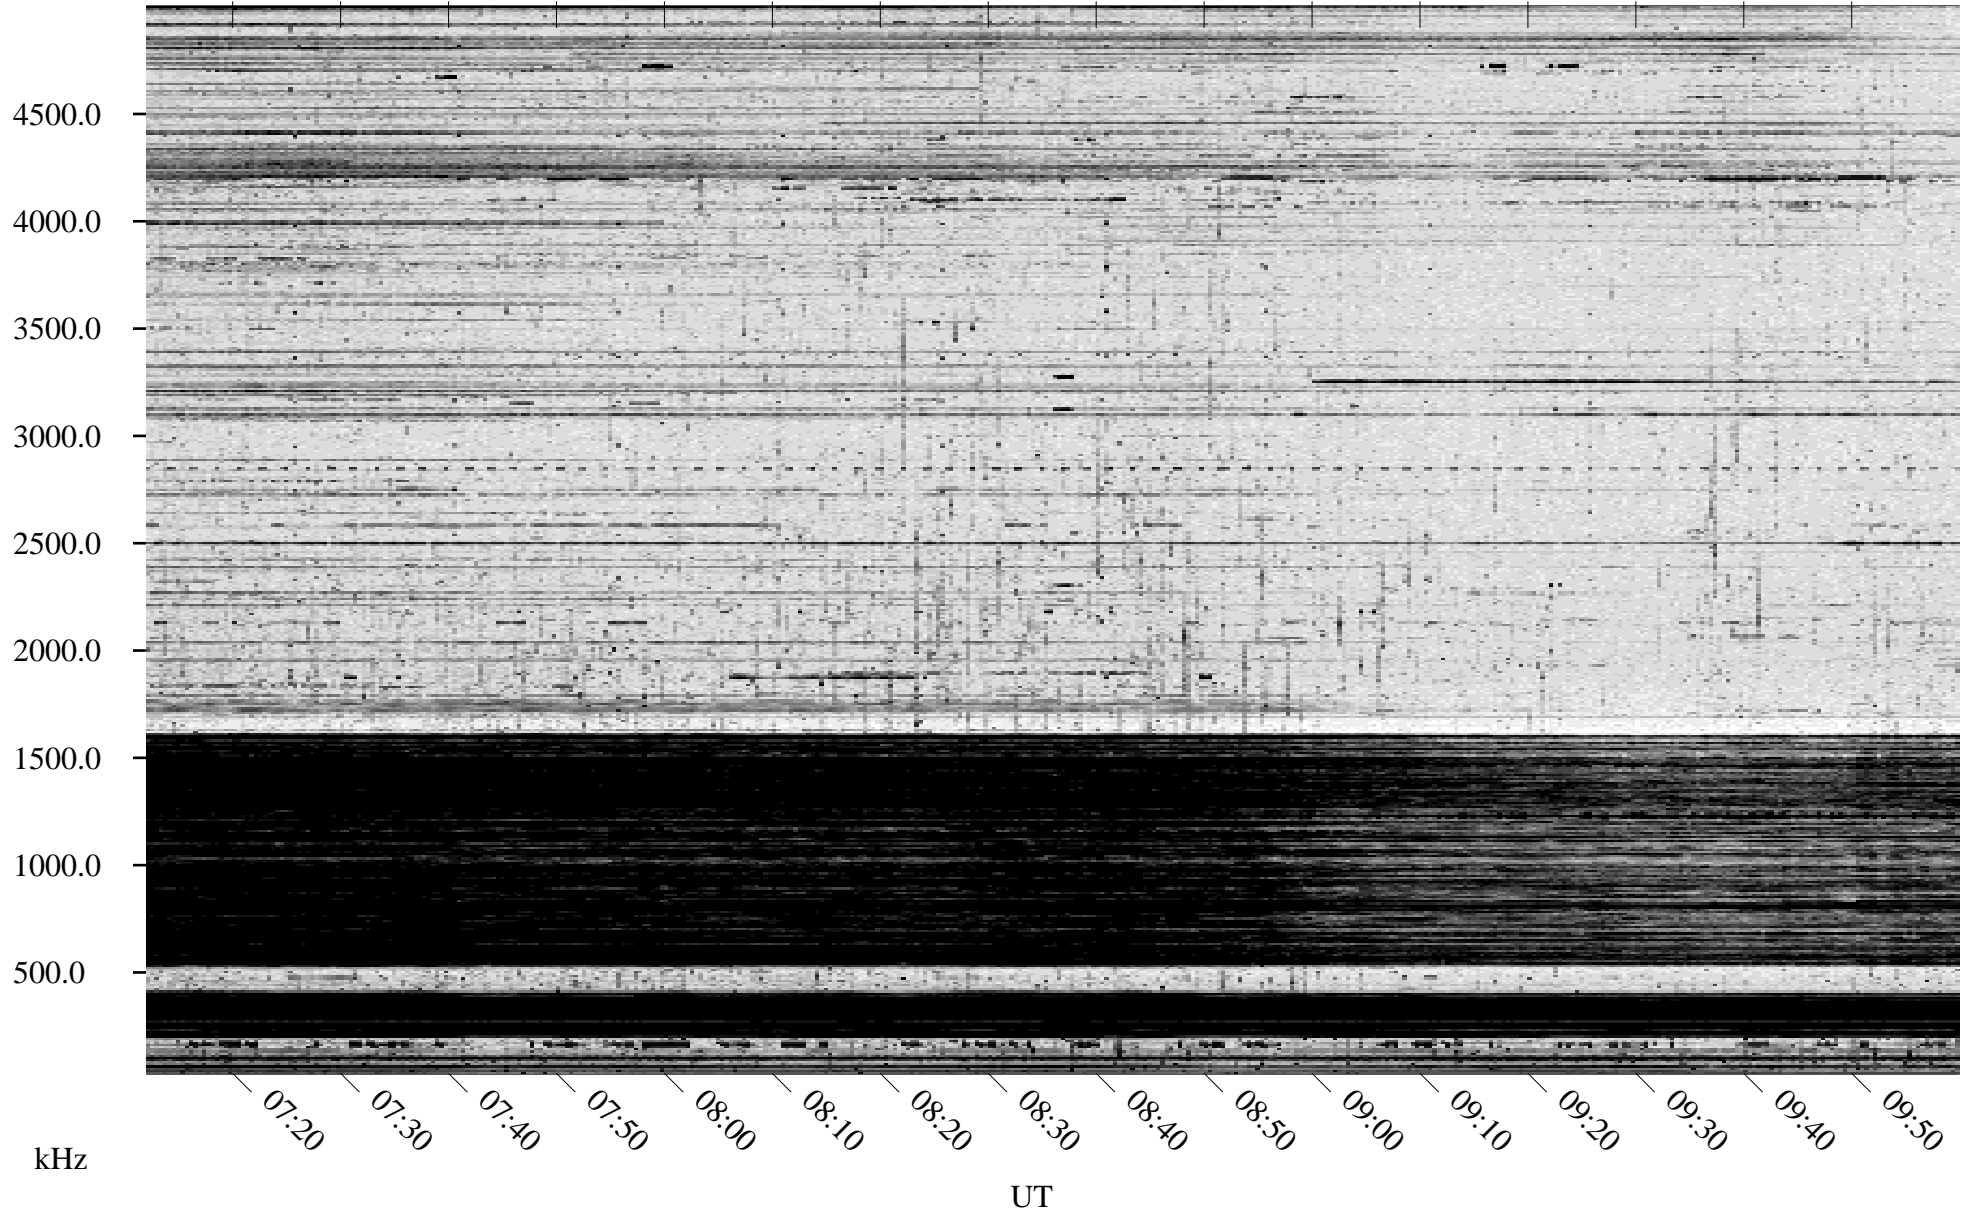

11/05/1996 Churchill, Manitoba

Linear Scale Black = 161 White = 15

ch96310l.r00m max_12

Page 1

11/05/1996 Churchill, Manitoba

Linear Scale Black = 161 White = 15

ch96310l.r00m max_12

Page 2

11/06/1996 Churchill, Manitoba

Linear Scale Black = 161 White = 15

ch96310l.r00m max_12

Page 3

11/06/1996 Churchill, Manitoba

Linear Scale Black = 161 White = 15

ch96310l.r00m max_12

Page 4

11/06/1996 Churchill, Manitoba

Linear Scale Black = 161 White = 15

ch96310l.r00m max_12

Page 5

11/06/1996 Churchill, Manitoba

Linear Scale Black = 161 White = 15

ch96310l.r00m max_12

Page 6

11/06/1996 Churchill, Manitoba

Linear Scale Black = 161 White = 15

ch96310l.r00m max_12

Page 7

11/06/1996 Churchill, Manitoba

Linear Scale Black = 161 White = 15

ch96310l.r00m max_12

Page 8