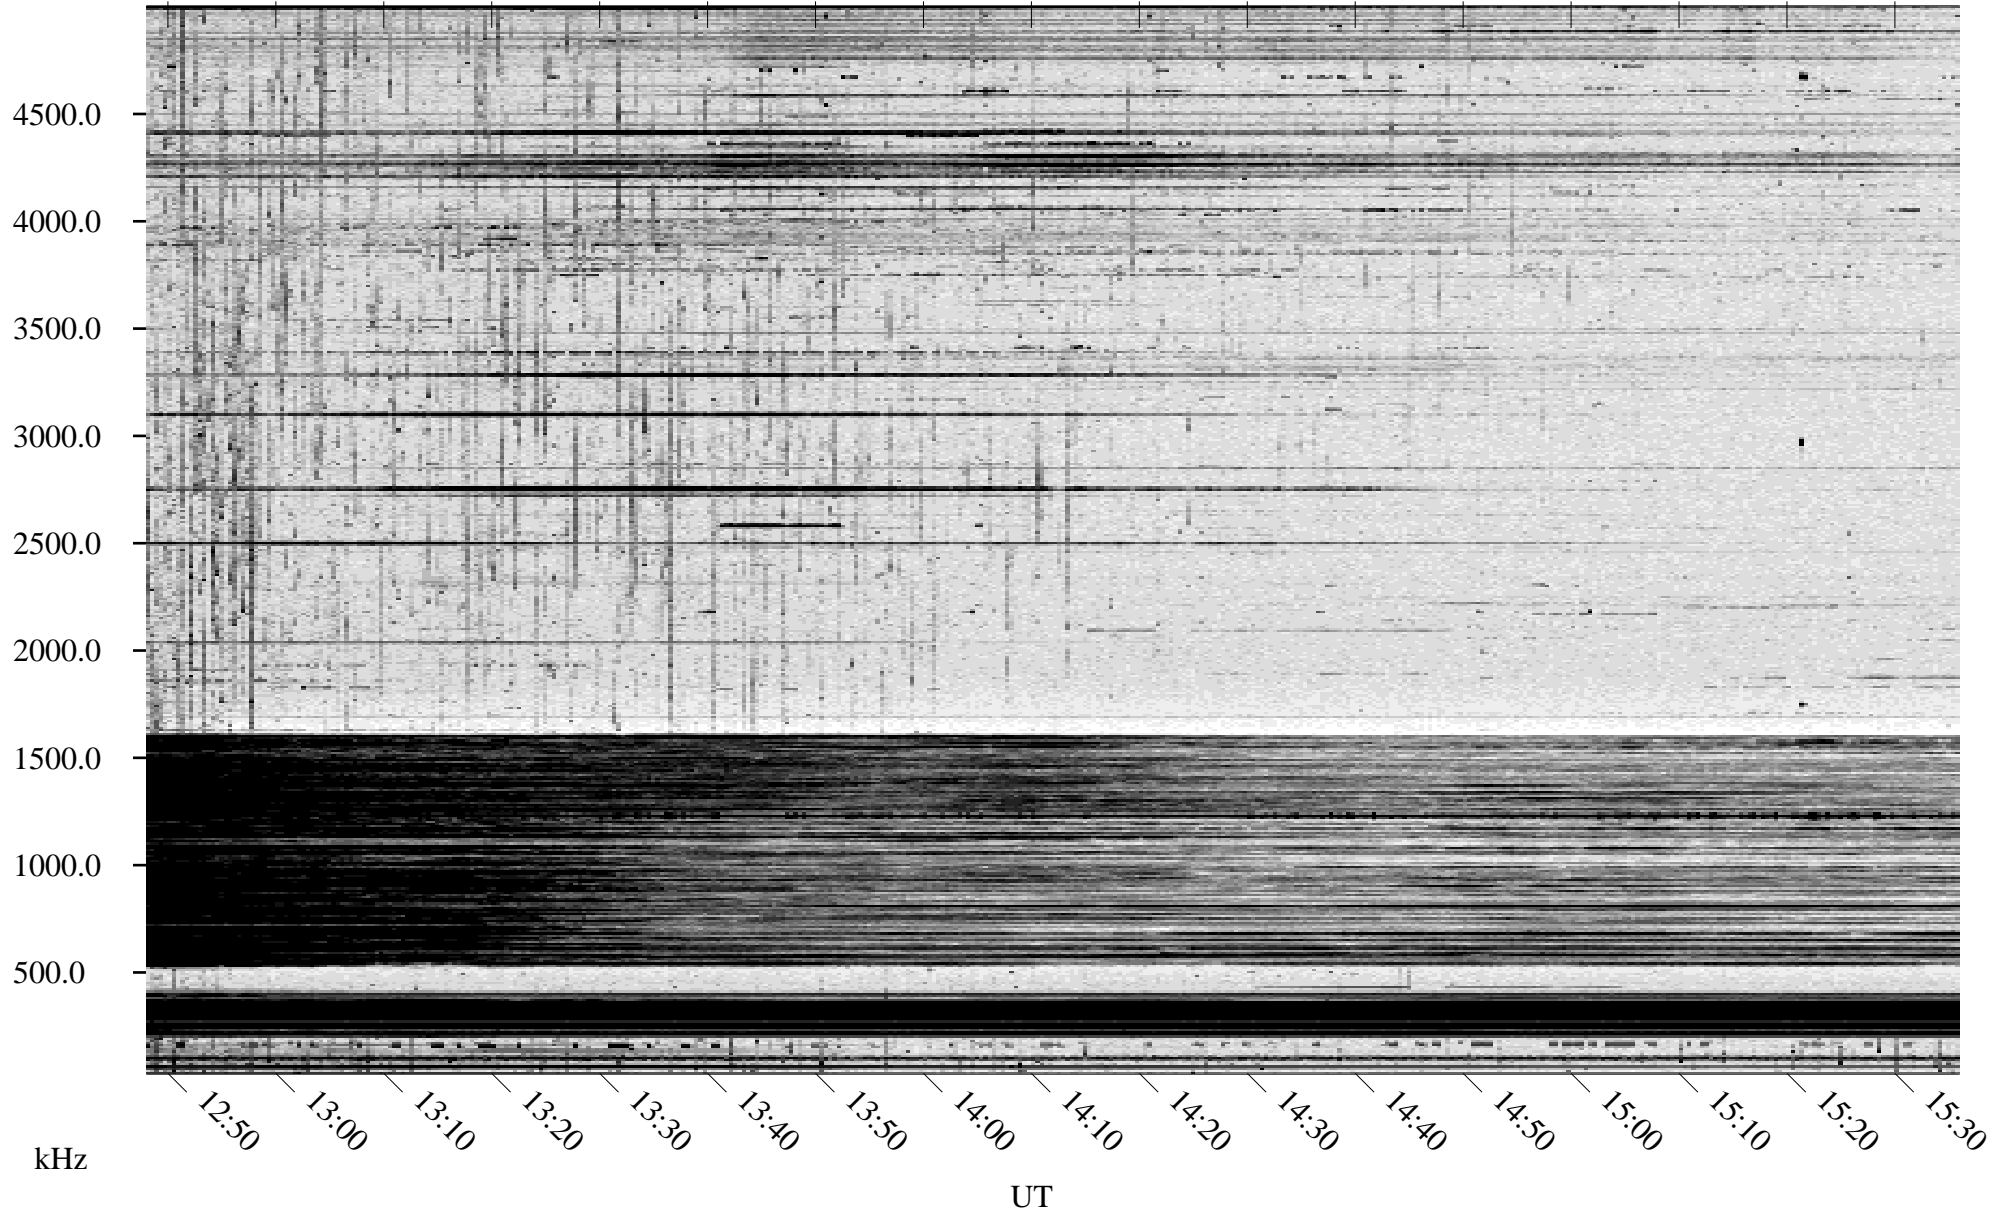

11/05/1996 Churchill, Manitoba

Linear Scale Black = 161 White = 15

ch96310l.r00m max_12

Page 1

11/05/1996 Churchill, Manitoba

Linear Scale Black = 161 White = 15

ch96310l.r00m max_12

Page 2

11/06/1996 Churchill, Manitoba

Linear Scale Black = 161 White = 15

ch96310l.r00m max_12

Page 3

11/06/1996 Churchill, Manitoba

Linear Scale Black = 161 White = 15

ch96310l.r00m max_12

Page 4

11/06/1996 Churchill, Manitoba

Linear Scale Black = 161 White = 15

ch96310l.r00m max_12

Page 5

11/06/1996 Churchill, Manitoba

Linear Scale Black = 161 White = 15

ch96310l.r00m max_12

Page 6

11/06/1996 Churchill, Manitoba

Linear Scale Black = 161 White = 15

ch96310l.r00m max_12

Page 7

11/06/1996 Churchill, Manitoba

Linear Scale Black = 161 White = 15

ch96310l.r00m max_12

Page 8