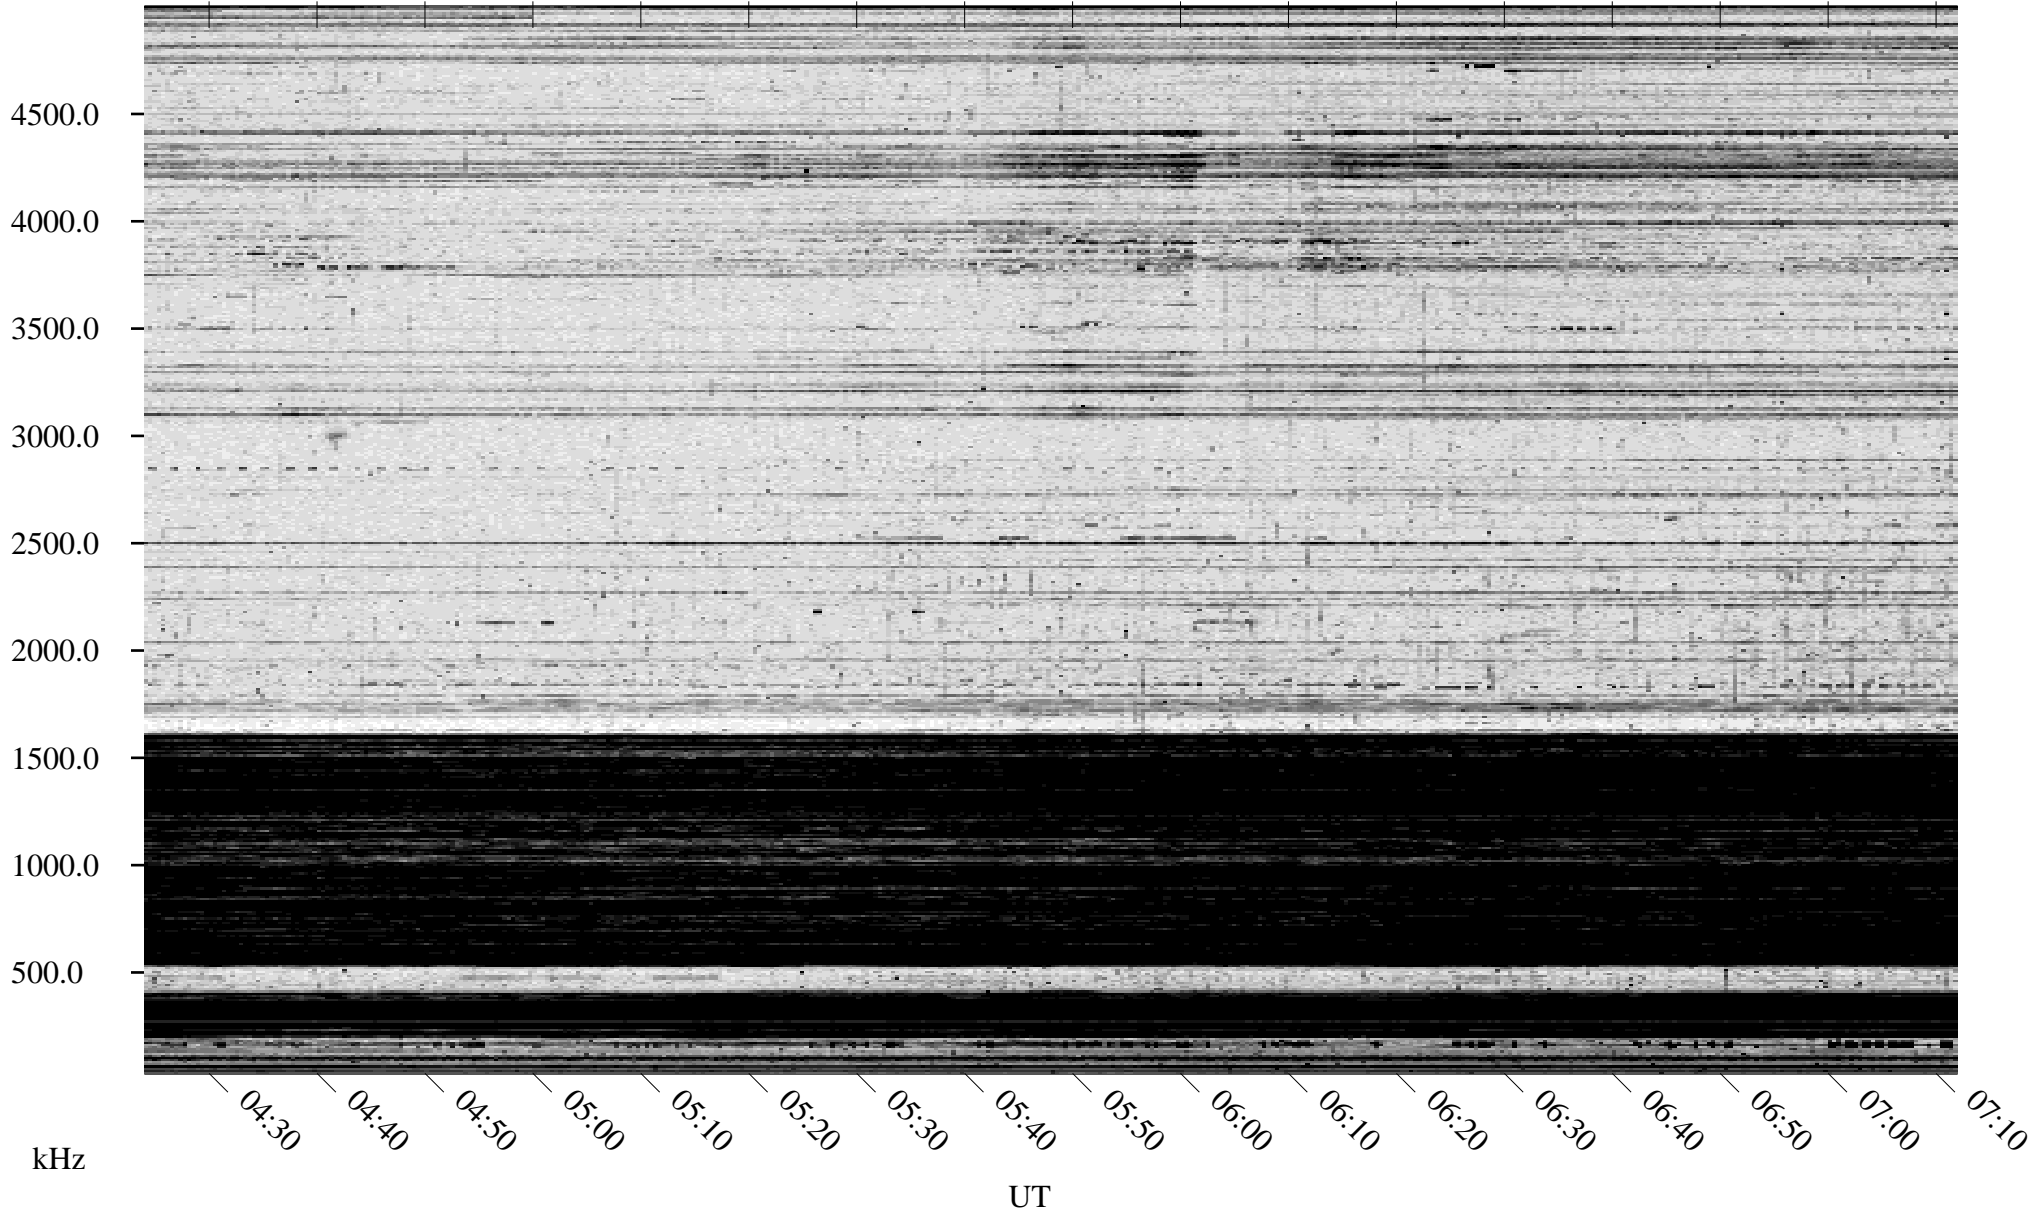

11/05/1996 Churchill, Manitoba

Linear Scale Black = 161 White = 15

ch96310l.r00m max_12

Page 1

11/05/1996 Churchill, Manitoba

Linear Scale Black = 161 White = 15

ch96310l.r00m max_12

Page 2

11/06/1996 Churchill, Manitoba

Linear Scale Black = 161 White = 15

ch96310l.r00m max_12

Page 3

11/06/1996 Churchill, Manitoba

Linear Scale Black = 161 White = 15

ch96310l.r00m max_12

Page 4

11/06/1996 Churchill, Manitoba

Linear Scale Black = 161 White = 15

ch96310l.r00m max_12

Page 5

11/06/1996 Churchill, Manitoba

Linear Scale Black = 161 White = 15

ch96310l.r00m max_12

Page 6

11/06/1996 Churchill, Manitoba

Linear Scale Black = 161 White = 15

ch96310l.r00m max_12

Page 7

11/06/1996 Churchill, Manitoba

Linear Scale Black = 161 White = 15

ch96310l.r00m max_12

Page 8