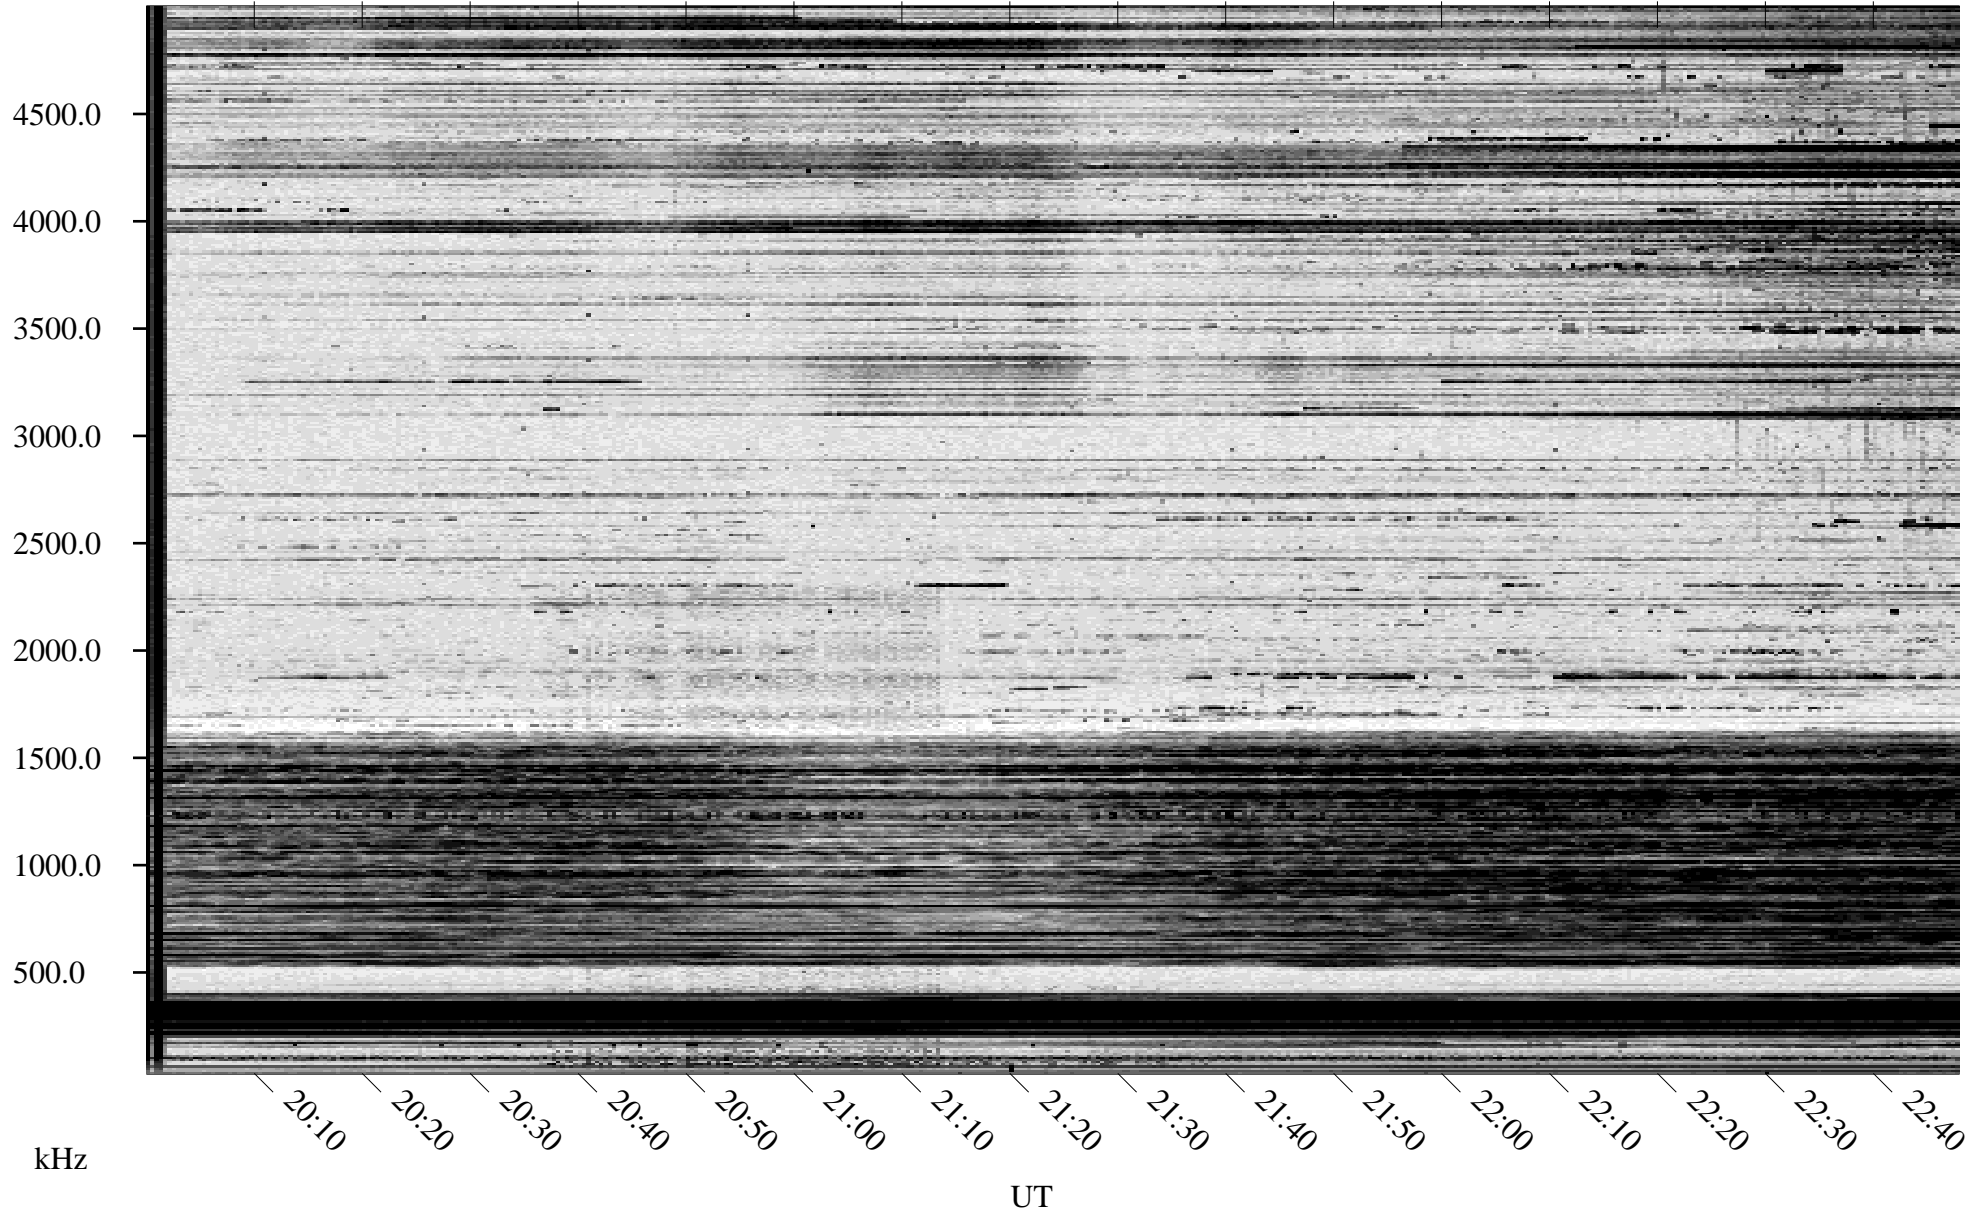

11/05/1996 Churchill, Manitoba

Linear Scale Black = 161 White = 15

ch96310l.r00m max_12

Page 1

11/05/1996 Churchill, Manitoba

Linear Scale Black = 161 White = 15

ch96310l.r00m max_12

Page 2

11/06/1996 Churchill, Manitoba

Linear Scale Black = 161 White = 15

ch96310l.r00m max_12

Page 3

11/06/1996 Churchill, Manitoba

Linear Scale Black = 161 White = 15

ch96310l.r00m max_12

Page 4

11/06/1996 Churchill, Manitoba

Linear Scale Black = 161 White = 15

ch96310l.r00m max_12

Page 5

11/06/1996 Churchill, Manitoba

Linear Scale Black = 161 White = 15

ch96310l.r00m max_12

Page 6

11/06/1996 Churchill, Manitoba

Linear Scale Black = 161 White = 15

ch96310l.r00m max_12

Page 7

11/06/1996 Churchill, Manitoba

Linear Scale Black = 161 White = 15

ch96310l.r00m max_12

Page 8