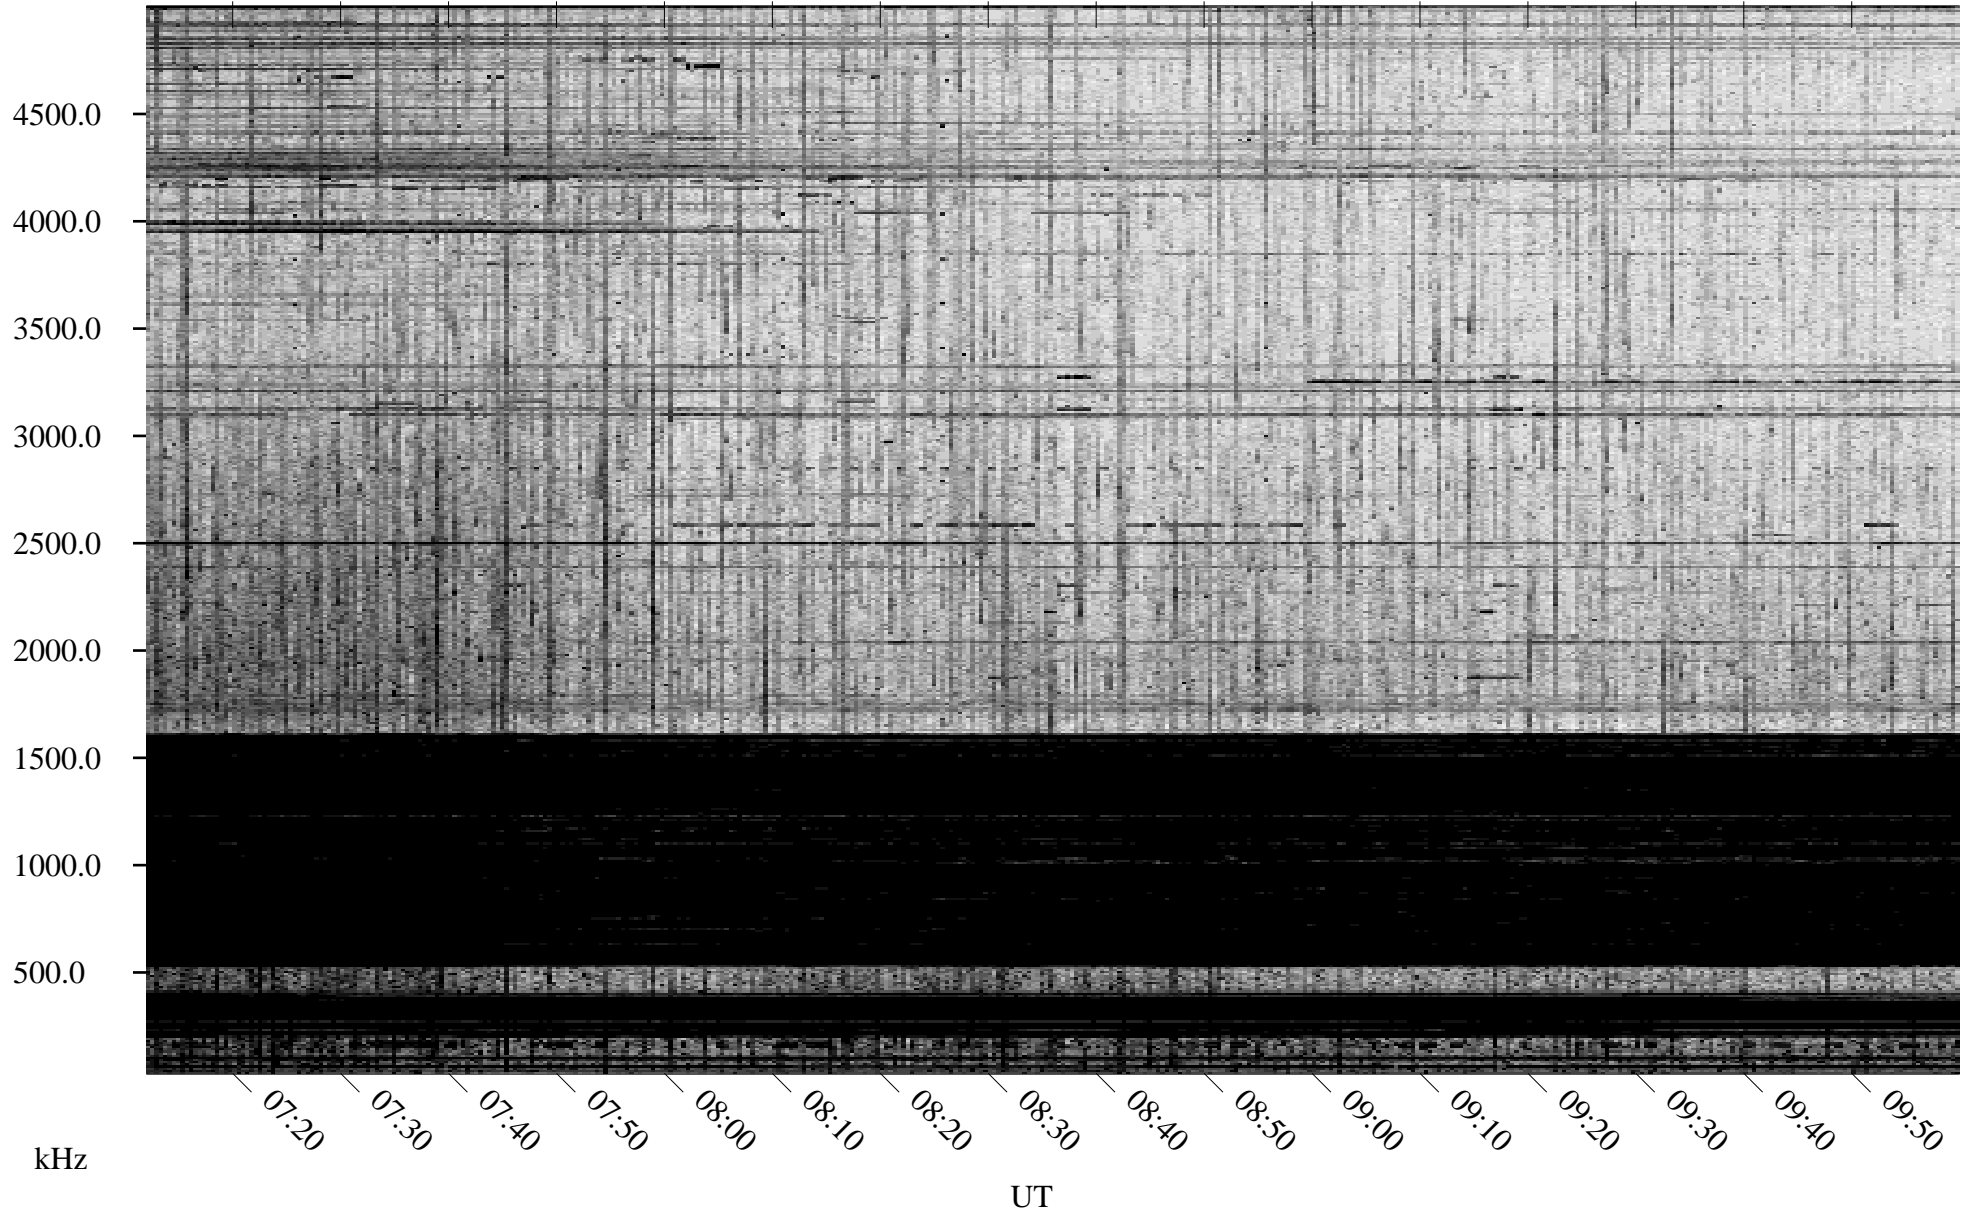

11/06/1996 Churchill, Manitoba

Linear Scale Black = 161 White = 15

ch96311l.r00m max_12

Page 1

11/06/1996 Churchill, Manitoba

Linear Scale Black = 161 White = 15

ch96311l.r00m max_12

Page 2

11/07/1996 Churchill, Manitoba

Linear Scale Black = 161 White = 15

ch96311l.r00m max_12

Page 3

11/07/1996 Churchill, Manitoba

Linear Scale Black = 161 White = 15

ch96311l.r00m max_12

Page 4

11/07/1996 Churchill, Manitoba

Linear Scale Black = 161 White = 15

ch96311l.r00m max_12

Page 5

11/07/1996 Churchill, Manitoba

Linear Scale Black = 161 White = 15

ch96311l.r00m max_12

Page 6

11/07/1996 Churchill, Manitoba

Linear Scale Black = 161 White = 15

ch96311l.r00m max_12

Page 7

11/07/1996 Churchill, Manitoba

Linear Scale Black = 161 White = 15

ch963111.r00m max_12

Page 8