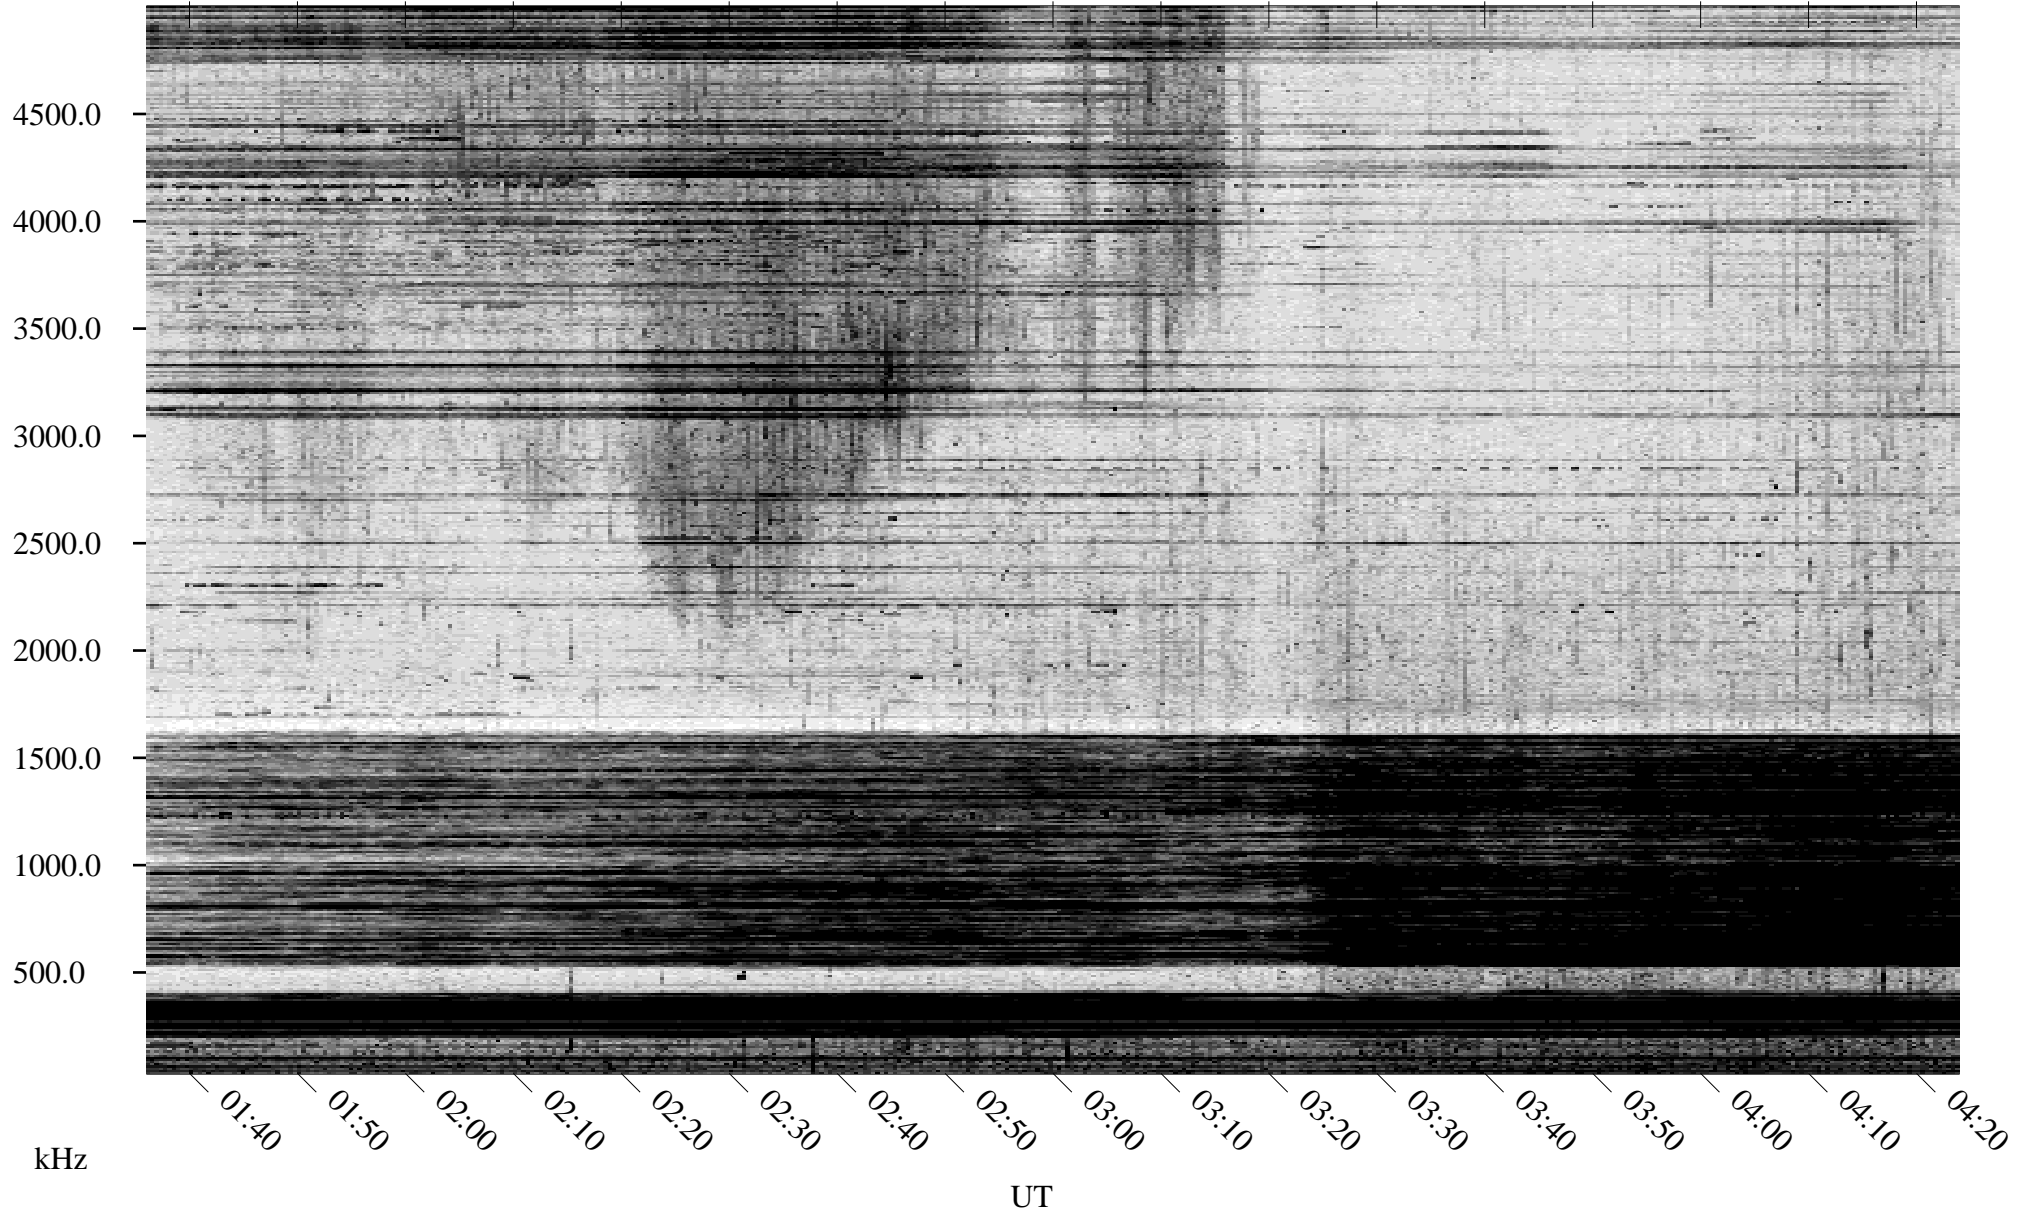

11/06/1996 Churchill, Manitoba

Linear Scale Black = 161 White = 15

ch96311l.r00m max_12

Page 1

11/06/1996 Churchill, Manitoba

Linear Scale Black = 161 White = 15

ch96311l.r00m max_12

Page 2

11/07/1996 Churchill, Manitoba

Linear Scale Black = 161 White = 15

ch96311l.r00m max_12

Page 3

11/07/1996 Churchill, Manitoba

Linear Scale Black = 161 White = 15

ch96311l.r00m max_12

Page 4

11/07/1996 Churchill, Manitoba

Linear Scale Black = 161 White = 15

ch96311l.r00m max_12

Page 5

11/07/1996 Churchill, Manitoba

Linear Scale Black = 161 White = 15

ch96311l.r00m max_12

Page 6

11/07/1996 Churchill, Manitoba

Linear Scale Black = 161 White = 15

ch96311l.r00m max_12

Page 7

11/07/1996 Churchill, Manitoba

Linear Scale Black = 161 White = 15

ch963111.r00m max_12

Page 8