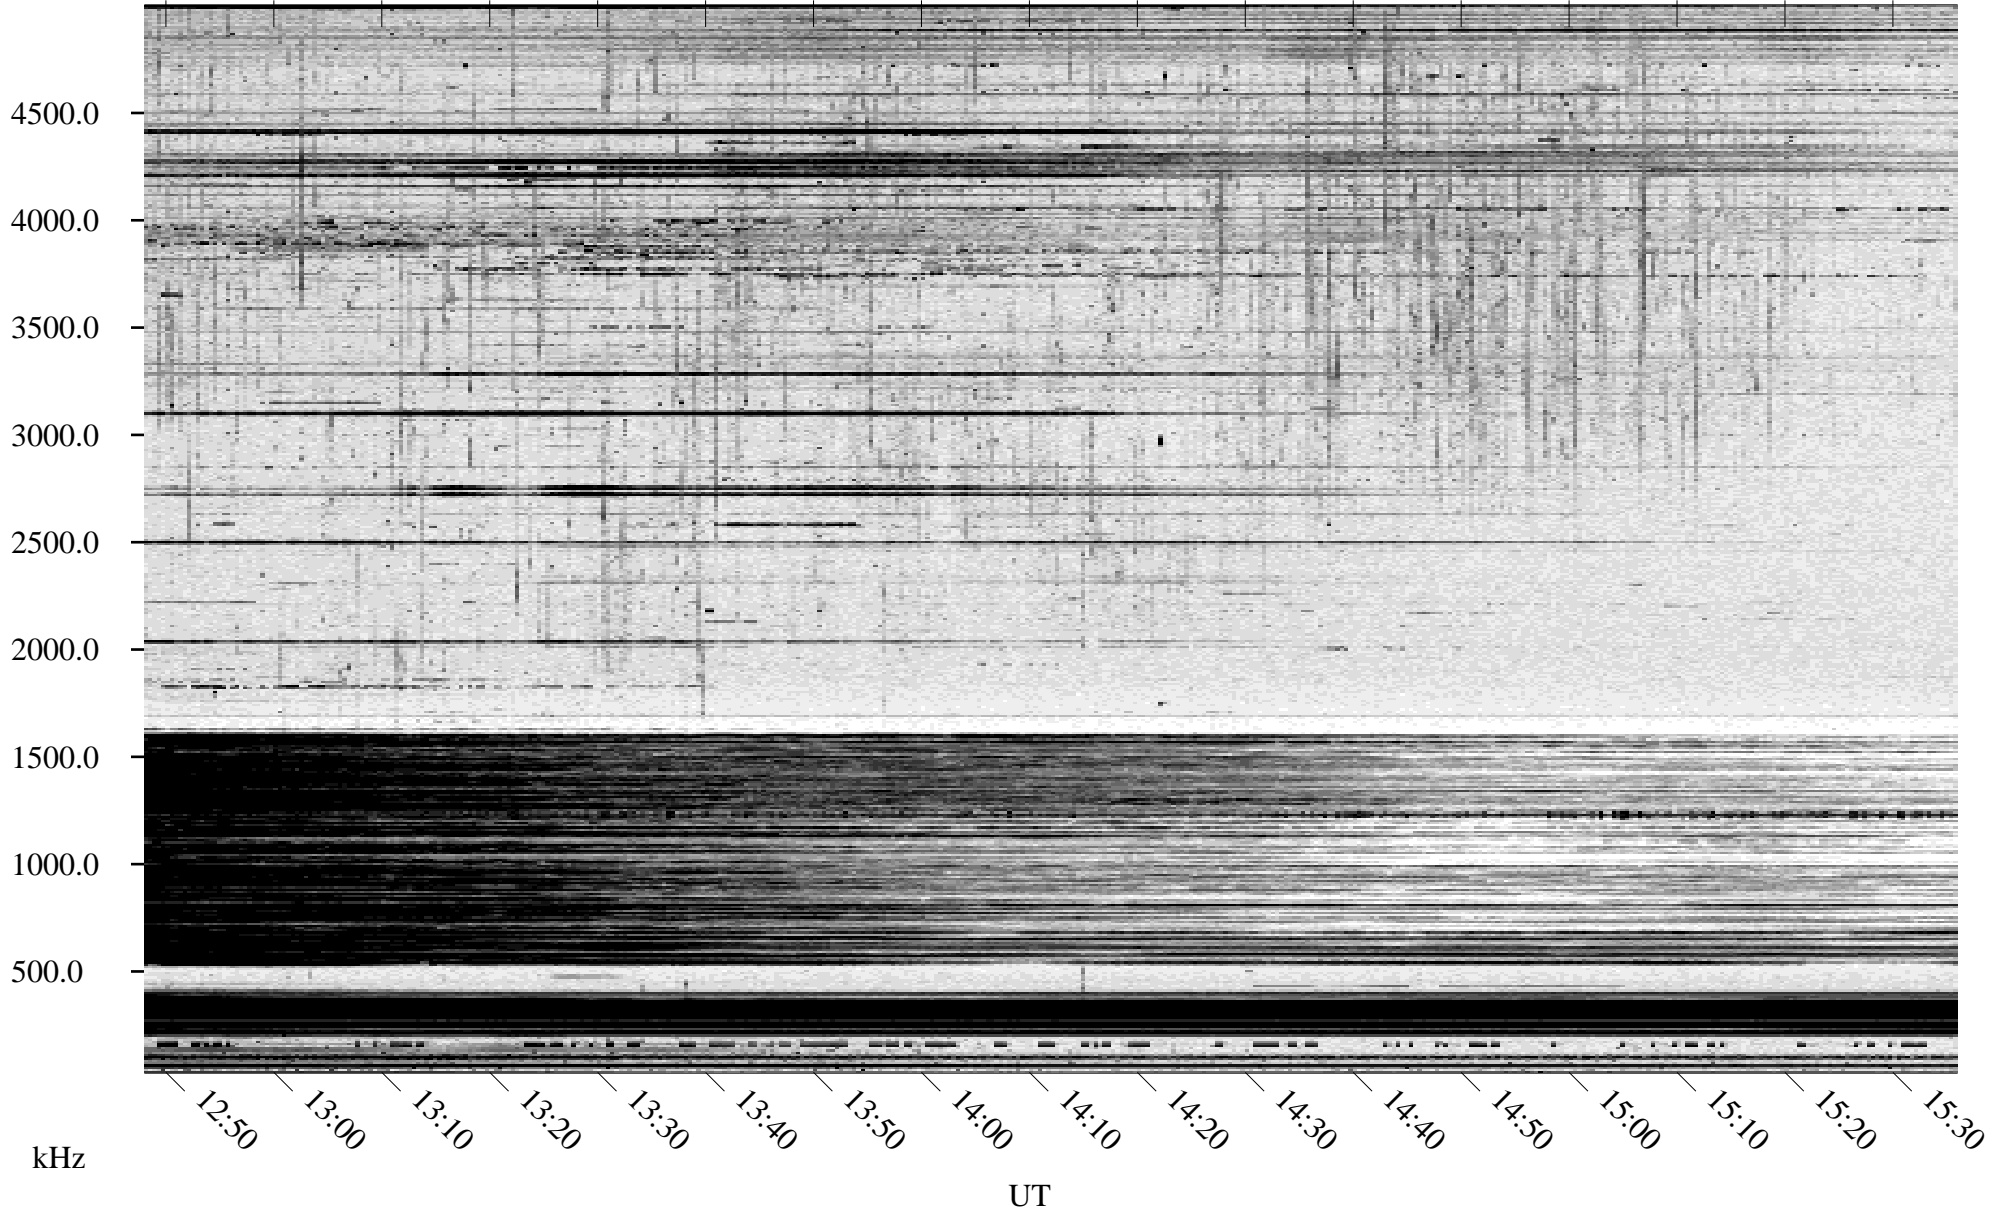

11/06/1996 Churchill, Manitoba

Linear Scale Black = 161 White = 15

ch96311l.r00m max_12

Page 1

11/06/1996 Churchill, Manitoba

Linear Scale Black = 161 White = 15

ch96311l.r00m max_12

Page 2

11/07/1996 Churchill, Manitoba

Linear Scale Black = 161 White = 15

ch96311l.r00m max_12

Page 3

11/07/1996 Churchill, Manitoba

Linear Scale Black = 161 White = 15

ch96311l.r00m max_12

Page 4

11/07/1996 Churchill, Manitoba

Linear Scale Black = 161 White = 15

ch96311l.r00m max_12

Page 5

11/07/1996 Churchill, Manitoba

Linear Scale Black = 161 White = 15

ch96311l.r00m max_12

Page 6

11/07/1996 Churchill, Manitoba

Linear Scale Black = 161 White = 15

ch96311l.r00m max_12

Page 7

11/07/1996 Churchill, Manitoba

Linear Scale Black = 161 White = 15

ch963111.r00m max_12

Page 8