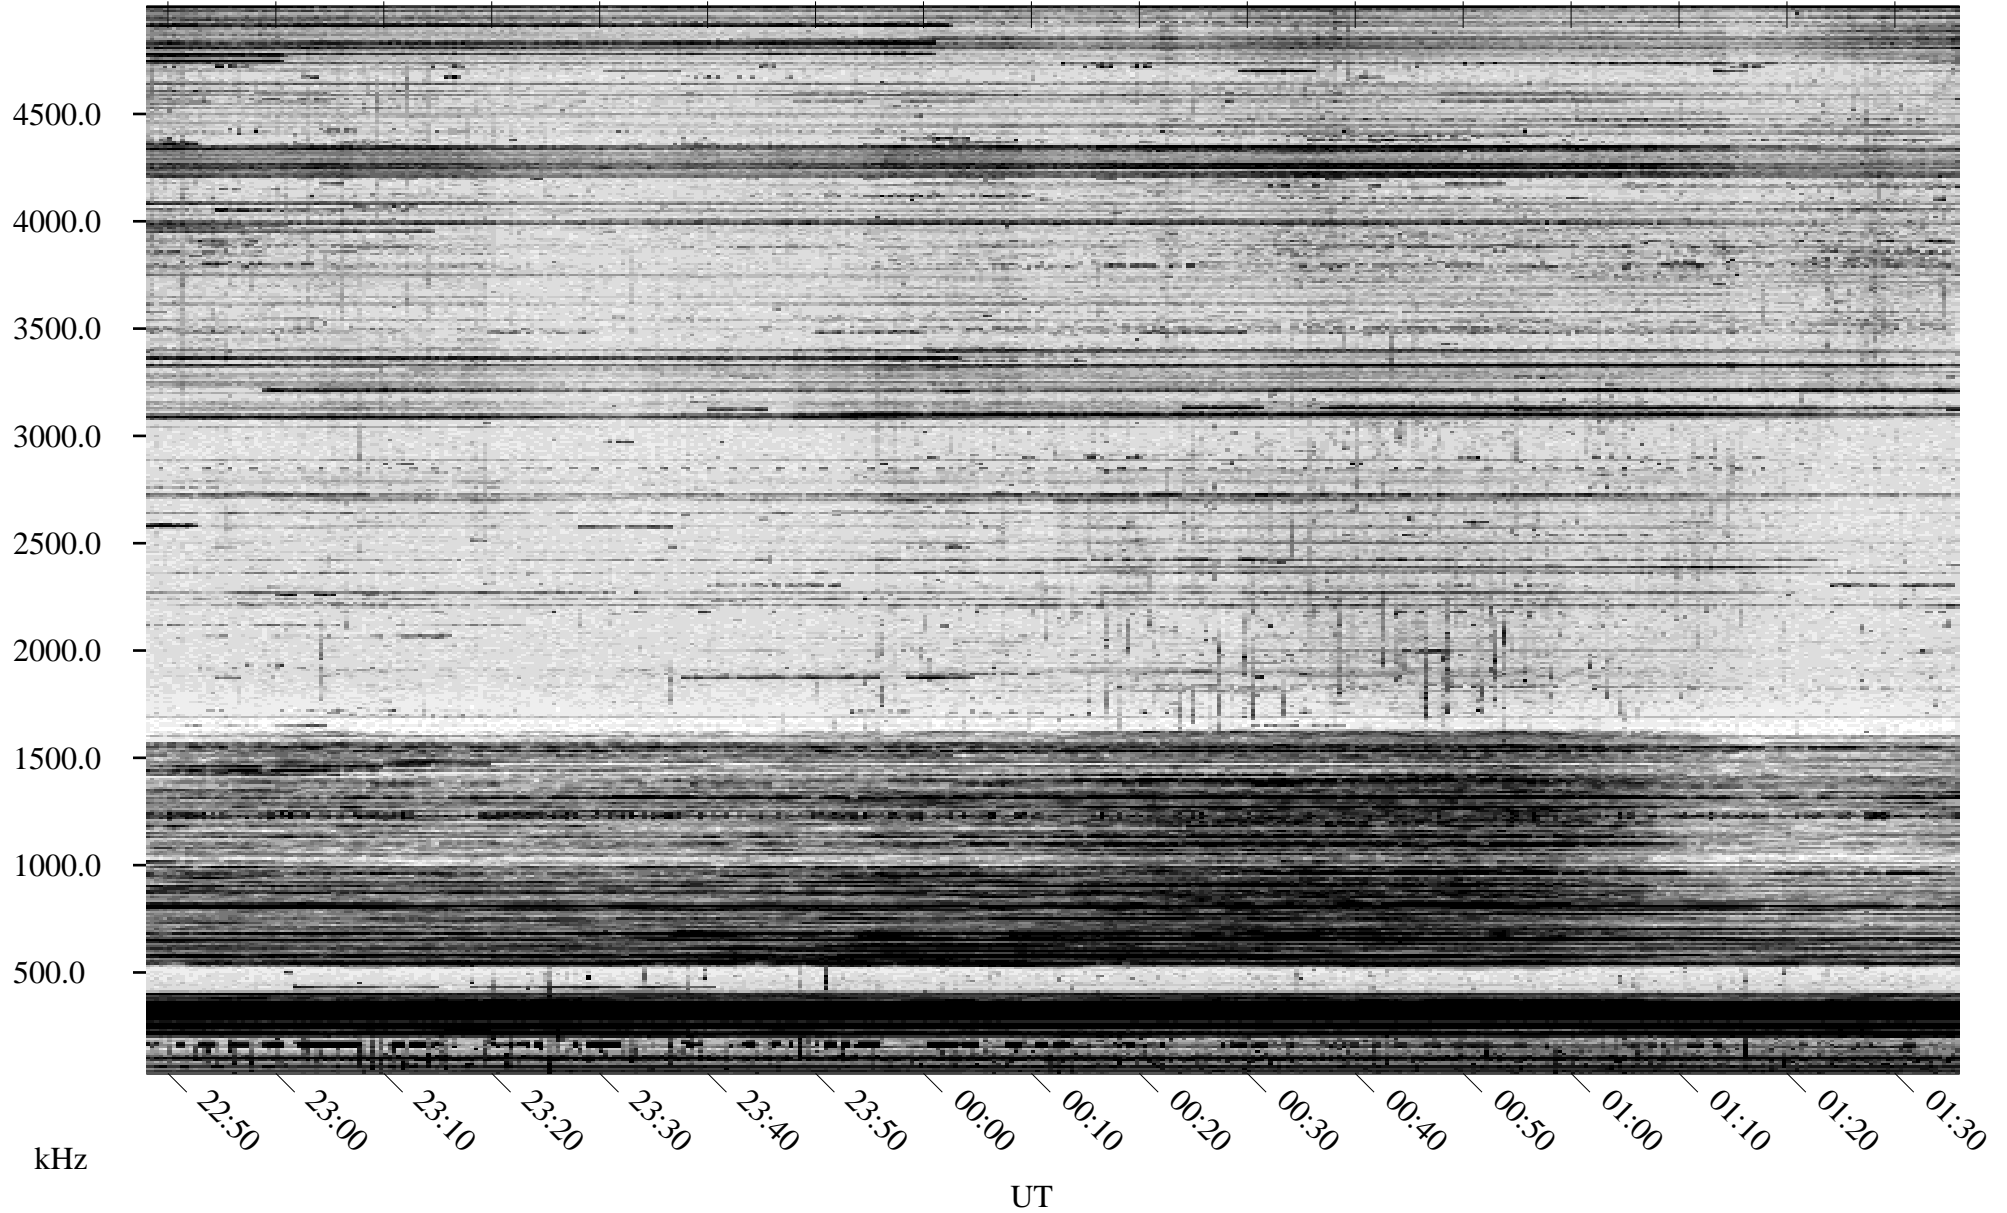

11/06/1996 Churchill, Manitoba

Linear Scale Black = 161 White = 15

ch96311l.r00m max_12

Page 1

11/06/1996 Churchill, Manitoba

Linear Scale Black = 161 White = 15

ch96311l.r00m max_12

Page 2

11/07/1996 Churchill, Manitoba

Linear Scale Black = 161 White = 15

ch96311l.r00m max_12

Page 3

11/07/1996 Churchill, Manitoba

Linear Scale Black = 161 White = 15

ch96311l.r00m max_12

Page 4

11/07/1996 Churchill, Manitoba

Linear Scale Black = 161 White = 15

ch96311l.r00m max_12

Page 5

11/07/1996 Churchill, Manitoba

Linear Scale Black = 161 White = 15

ch96311l.r00m max_12

Page 6

11/07/1996 Churchill, Manitoba

Linear Scale Black = 161 White = 15

ch96311l.r00m max_12

Page 7

11/07/1996 Churchill, Manitoba

Linear Scale Black = 161 White = 15

ch963111.r00m max_12

Page 8