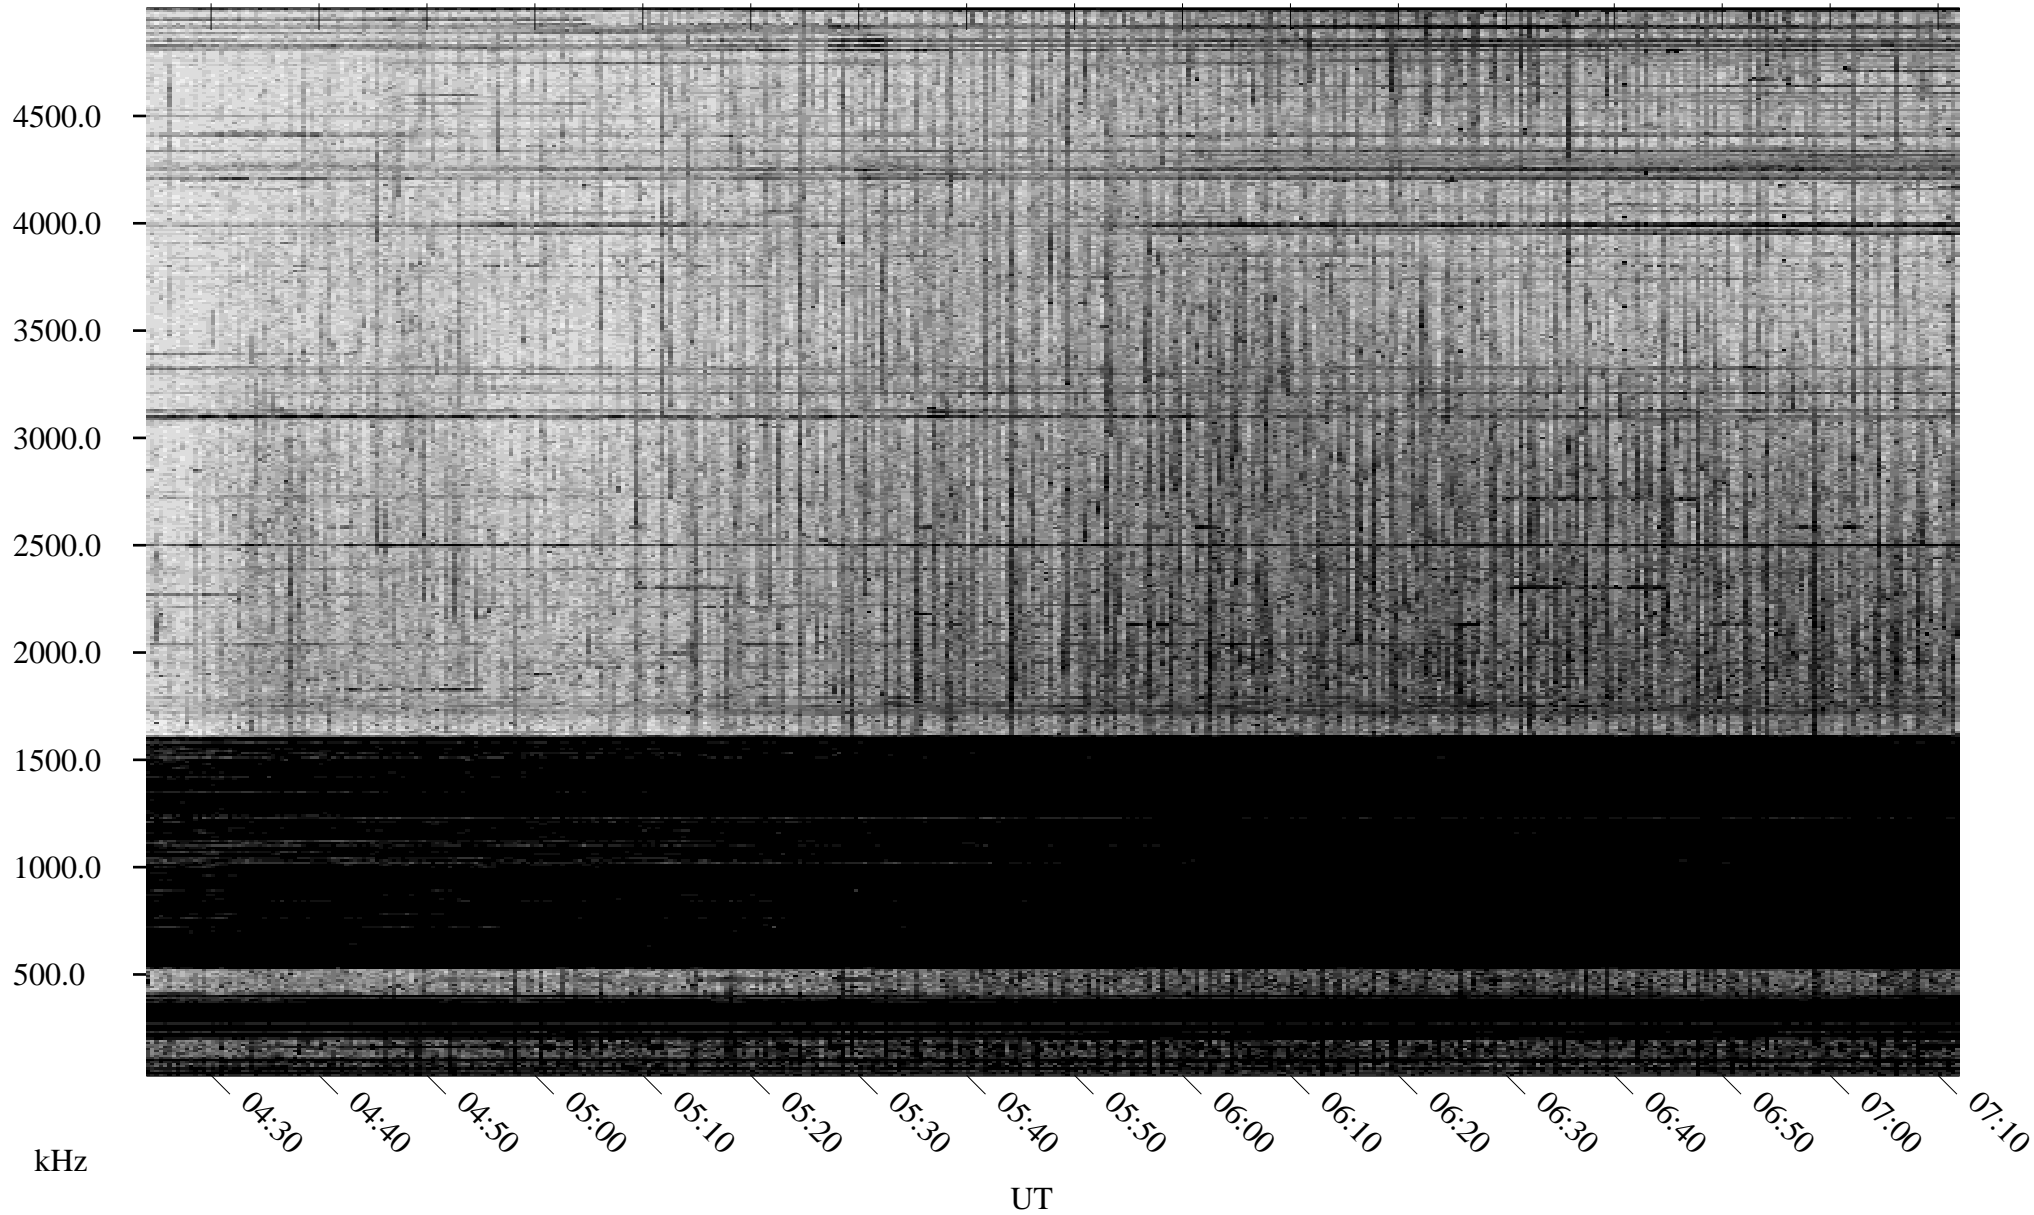

11/06/1996 Churchill, Manitoba

Linear Scale Black = 161 White = 15

ch96311l.r00m max_12

Page 1

11/06/1996 Churchill, Manitoba

Linear Scale Black = 161 White = 15

ch96311l.r00m max_12

Page 2

11/07/1996 Churchill, Manitoba

Linear Scale Black = 161 White = 15

ch96311l.r00m max_12

Page 3

11/07/1996 Churchill, Manitoba

Linear Scale Black = 161 White = 15

ch96311l.r00m max_12

Page 4

11/07/1996 Churchill, Manitoba

Linear Scale Black = 161 White = 15

ch96311l.r00m max_12

Page 5

11/07/1996 Churchill, Manitoba

Linear Scale Black = 161 White = 15

ch96311l.r00m max_12

Page 6

11/07/1996 Churchill, Manitoba

Linear Scale Black = 161 White = 15

ch96311l.r00m max_12

Page 7

11/07/1996 Churchill, Manitoba

Linear Scale Black = 161 White = 15

ch963111.r00m max_12

Page 8