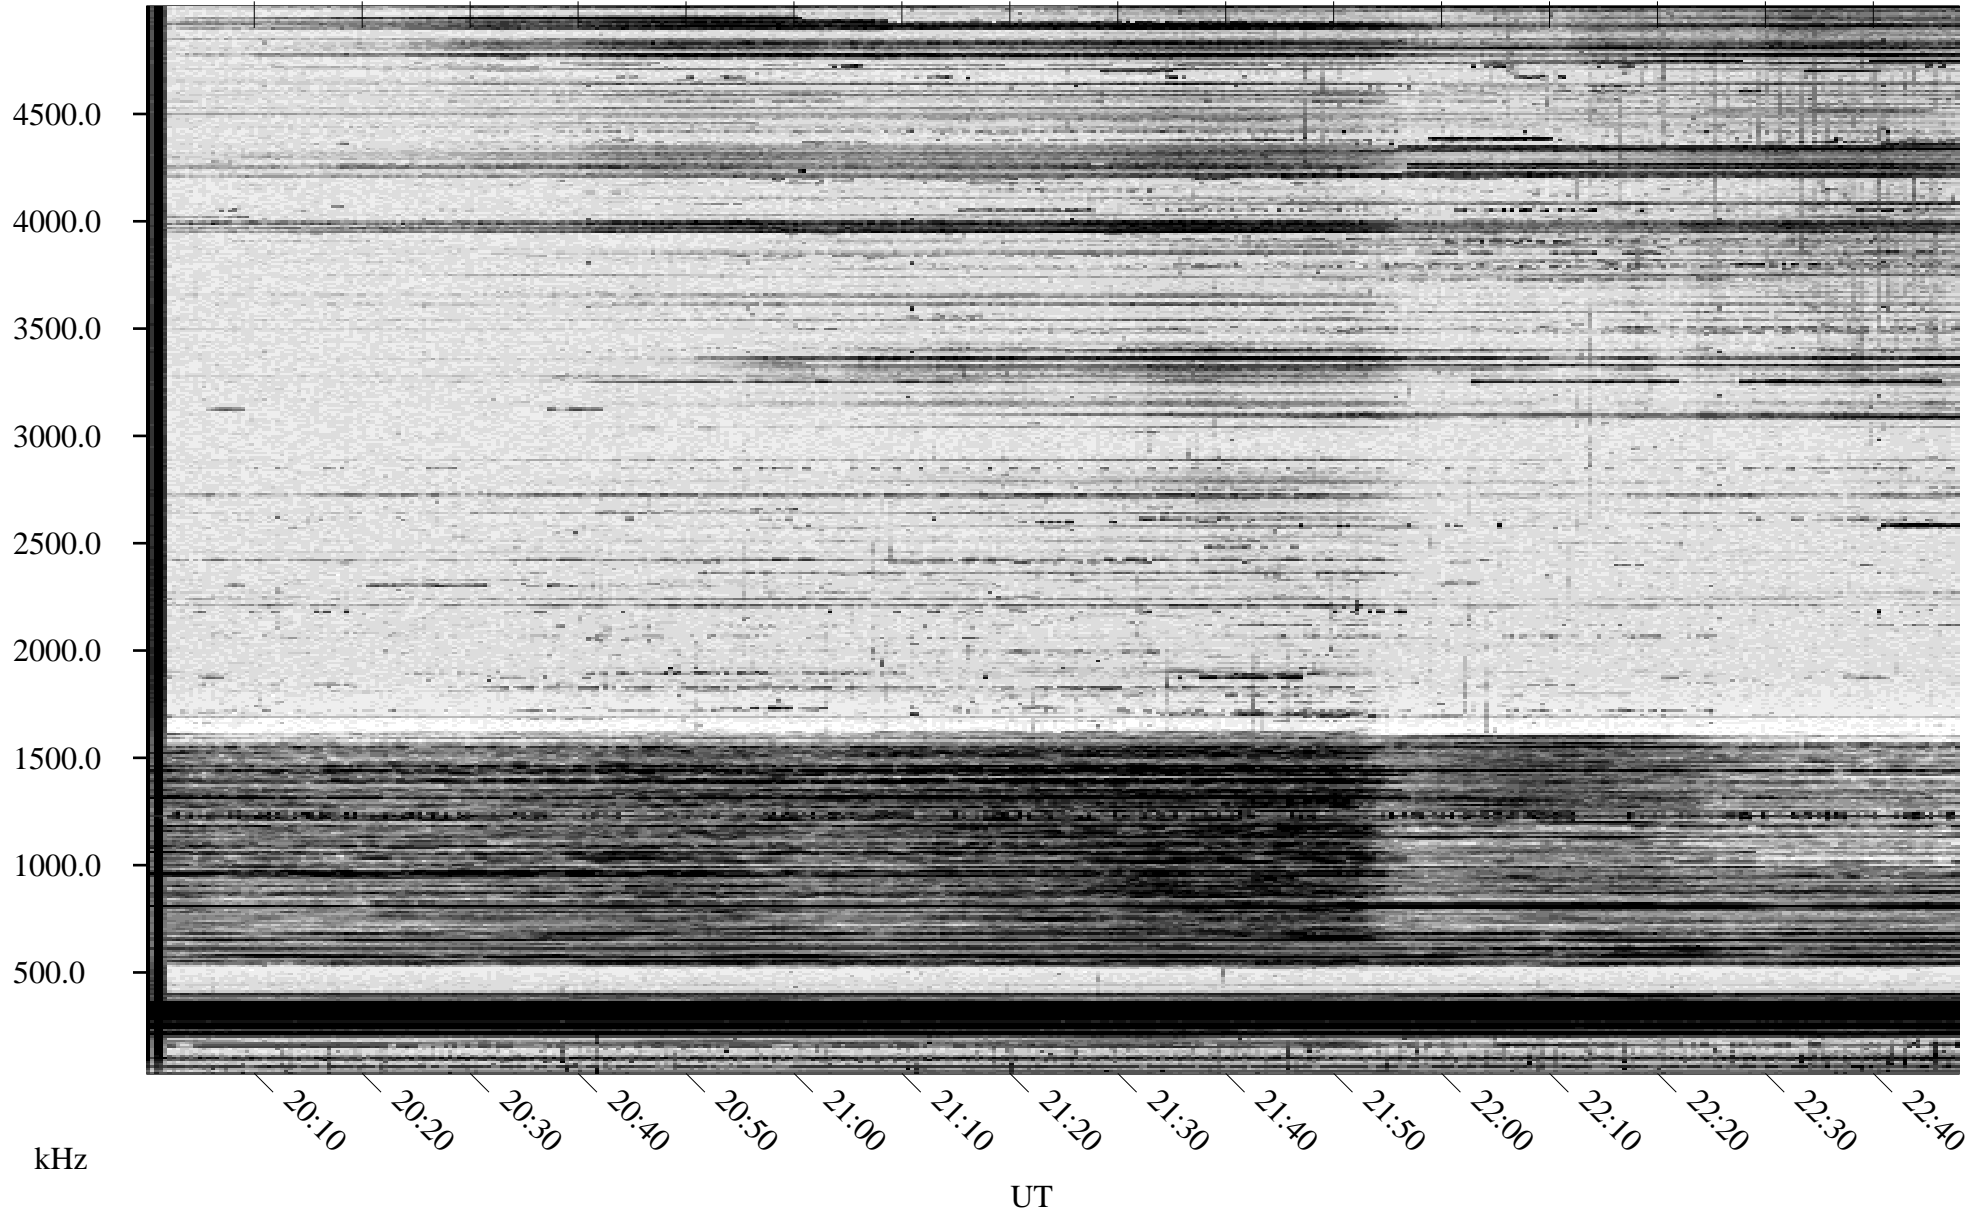

11/06/1996 Churchill, Manitoba

Linear Scale Black = 161 White = 15

ch96311l.r00m max_12

Page 1

11/06/1996 Churchill, Manitoba

Linear Scale Black = 161 White = 15

ch96311l.r00m max_12

Page 2

11/07/1996 Churchill, Manitoba

Linear Scale Black = 161 White = 15

ch96311l.r00m max_12

Page 3

11/07/1996 Churchill, Manitoba

Linear Scale Black = 161 White = 15

ch96311l.r00m max_12

Page 4

11/07/1996 Churchill, Manitoba

Linear Scale Black = 161 White = 15

ch96311l.r00m max_12

Page 5

11/07/1996 Churchill, Manitoba

Linear Scale Black = 161 White = 15

ch96311l.r00m max_12

Page 6

11/07/1996 Churchill, Manitoba

Linear Scale Black = 161 White = 15

ch96311l.r00m max_12

Page 7

11/07/1996 Churchill, Manitoba

Linear Scale Black = 161 White = 15

ch963111.r00m max_12

Page 8