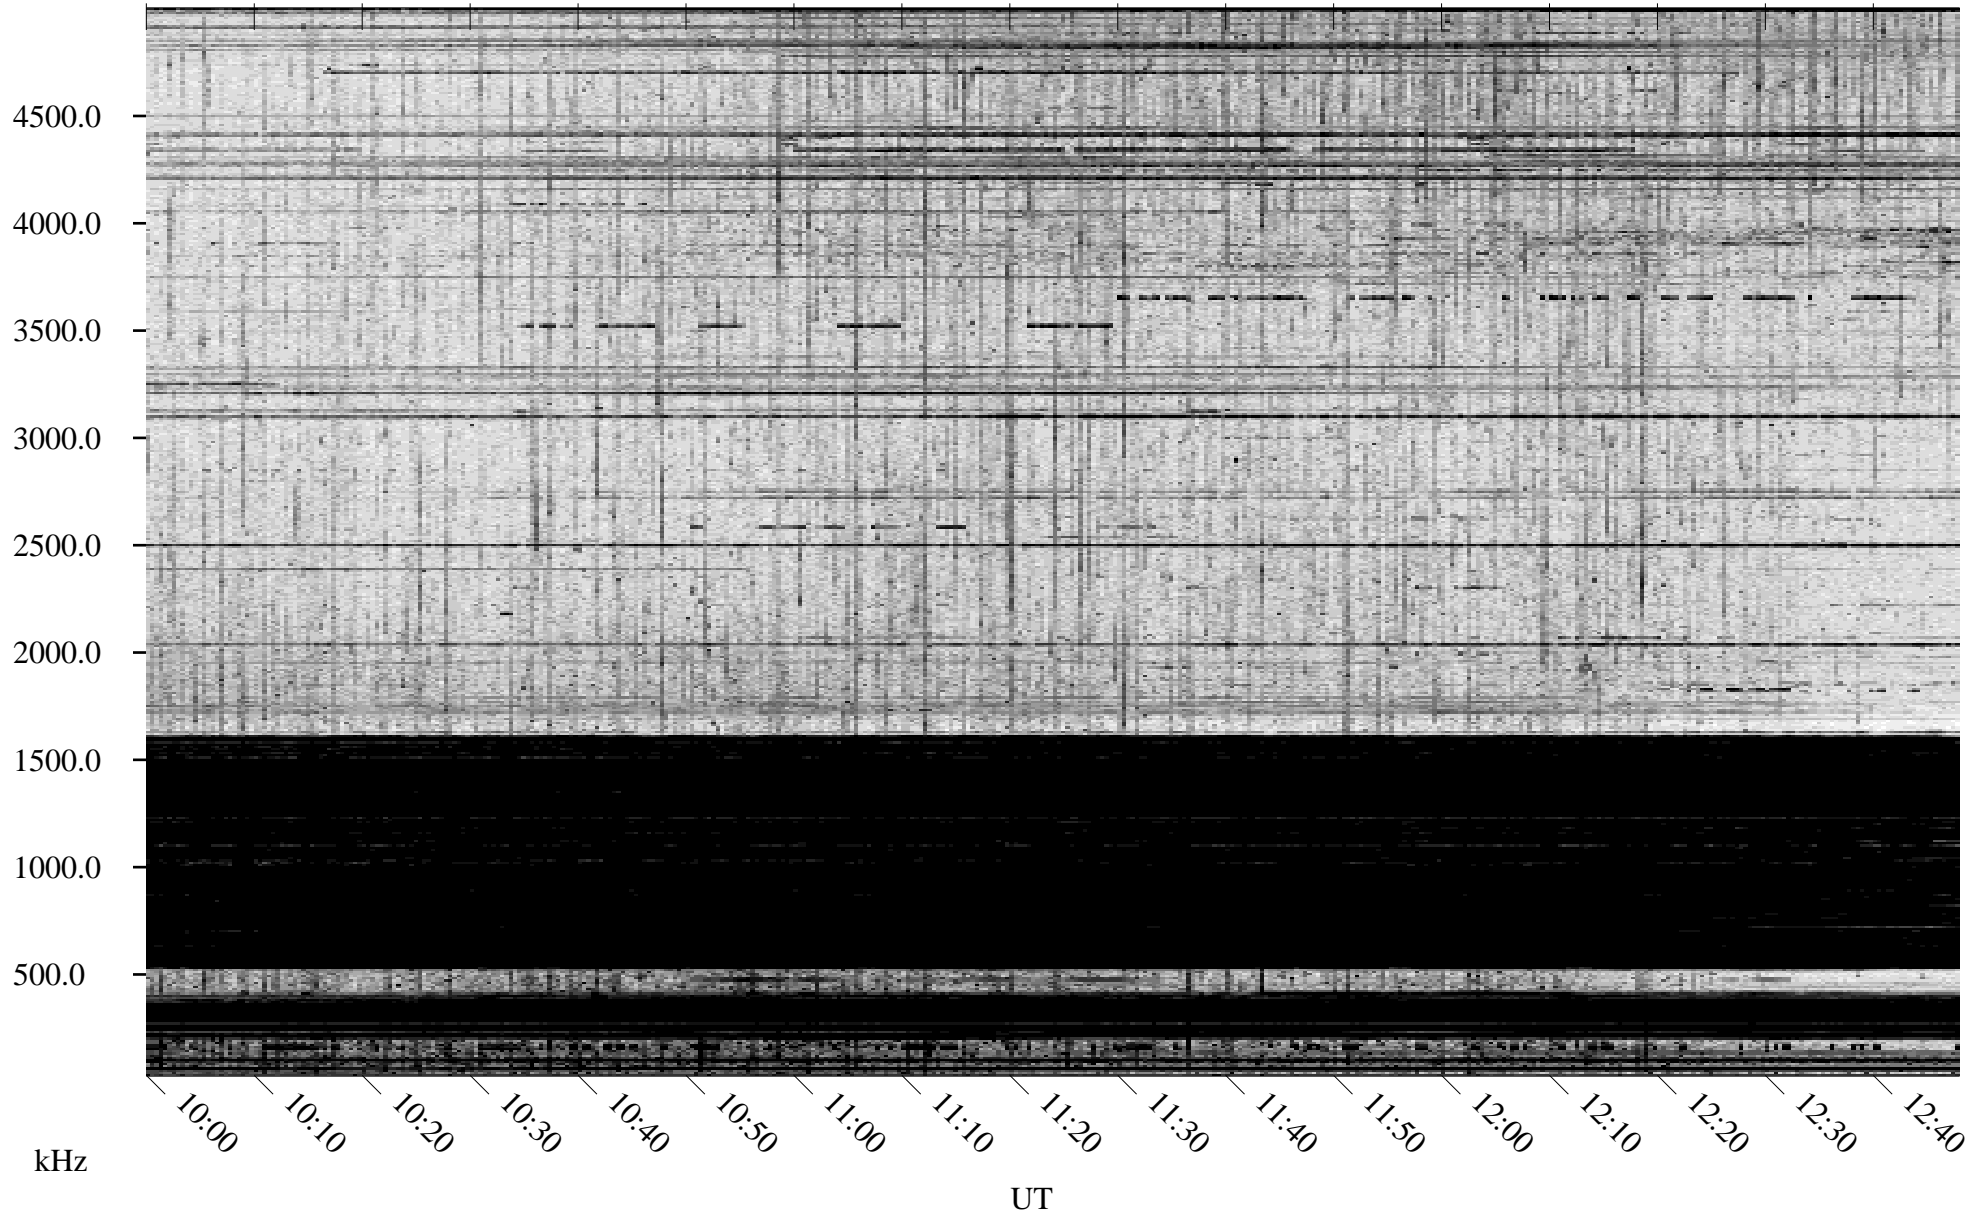

11/06/1996 Churchill, Manitoba

Linear Scale Black = 161 White = 15

ch96311l.r00m max_12

Page 1

11/06/1996 Churchill, Manitoba

Linear Scale Black = 161 White = 15

ch96311l.r00m max_12

Page 2

11/07/1996 Churchill, Manitoba

Linear Scale Black = 161 White = 15

ch96311l.r00m max_12

Page 5

11/07/1996 Churchill, Manitoba

Linear Scale Black = 161 White = 15

ch96311l.r00m max_12

Page 6

11/07/1996 Churchill, Manitoba

Linear Scale Black = 161 White = 15

ch96311l.r00m max_12

Page 7

11/07/1996 Churchill, Manitoba

Linear Scale Black = 161 White = 15

ch963111.r00m max_12

Page 8