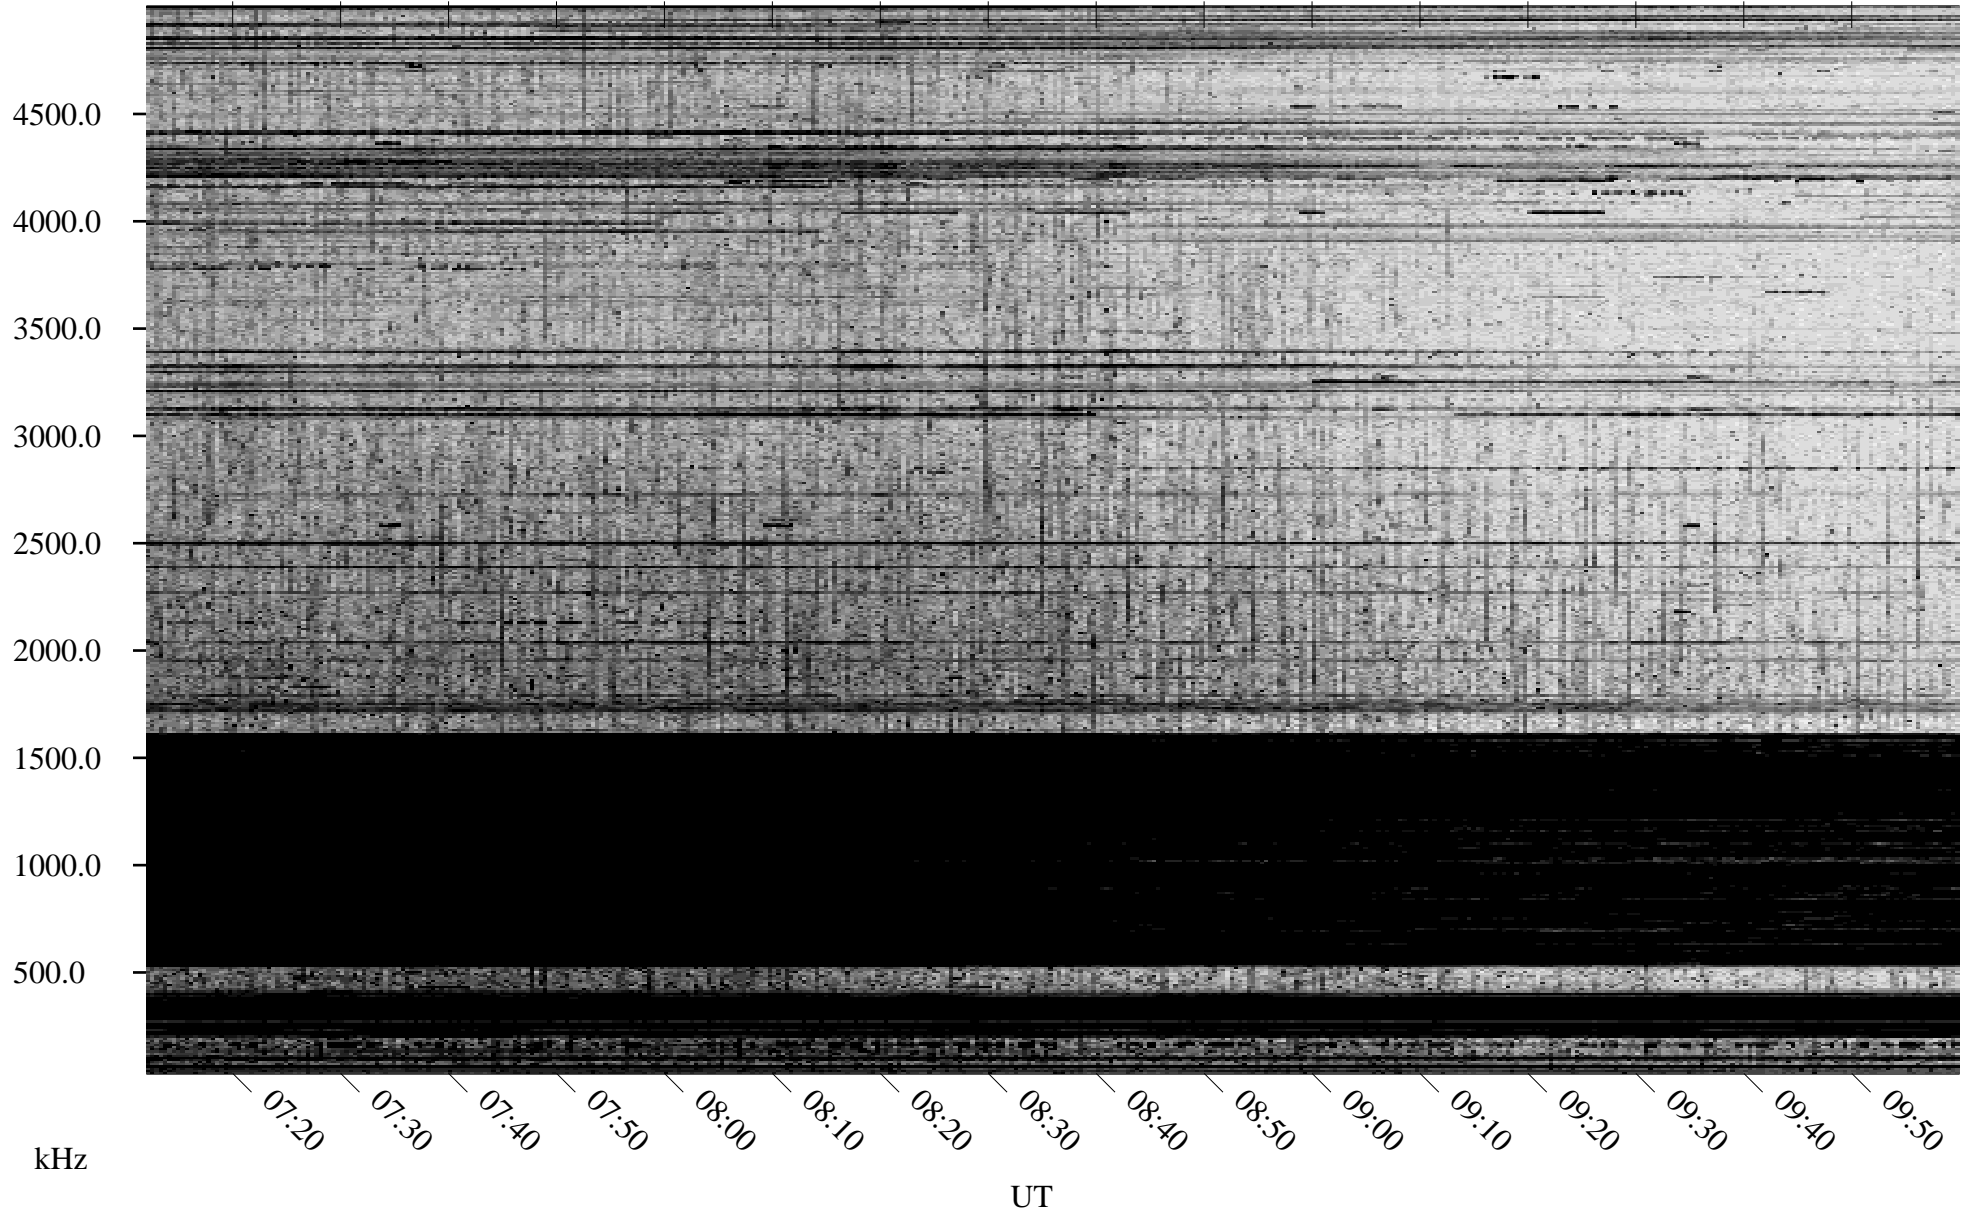

11/07/1996 Churchill, Manitoba

Linear Scale Black = 161 White = 15

ch96312l.r00m max_12

Page 1

11/07/1996 Churchill, Manitoba

Linear Scale Black = 161 White = 15

ch96312l.r00m max_12

Page 2

11/08/1996 Churchill, Manitoba

Linear Scale Black = 161 White = 15

ch96312l.r00m max_12

Page 3

11/08/1996 Churchill, Manitoba

Linear Scale Black = 161 White = 15

ch96312l.r00m max_12

Page 4

11/08/1996 Churchill, Manitoba

Linear Scale Black = 161 White = 15

ch96312l.r00m max_12

Page 5

11/08/1996 Churchill, Manitoba

Linear Scale Black = 161 White = 15

ch96312l.r00m max_12

Page 6

11/08/1996 Churchill, Manitoba

Linear Scale Black = 161 White = 15

ch96312l.r00m max_12

Page 7

11/08/1996 Churchill, Manitoba

Linear Scale Black = 161 White = 15

ch96312l.r00m max_12

Page 8