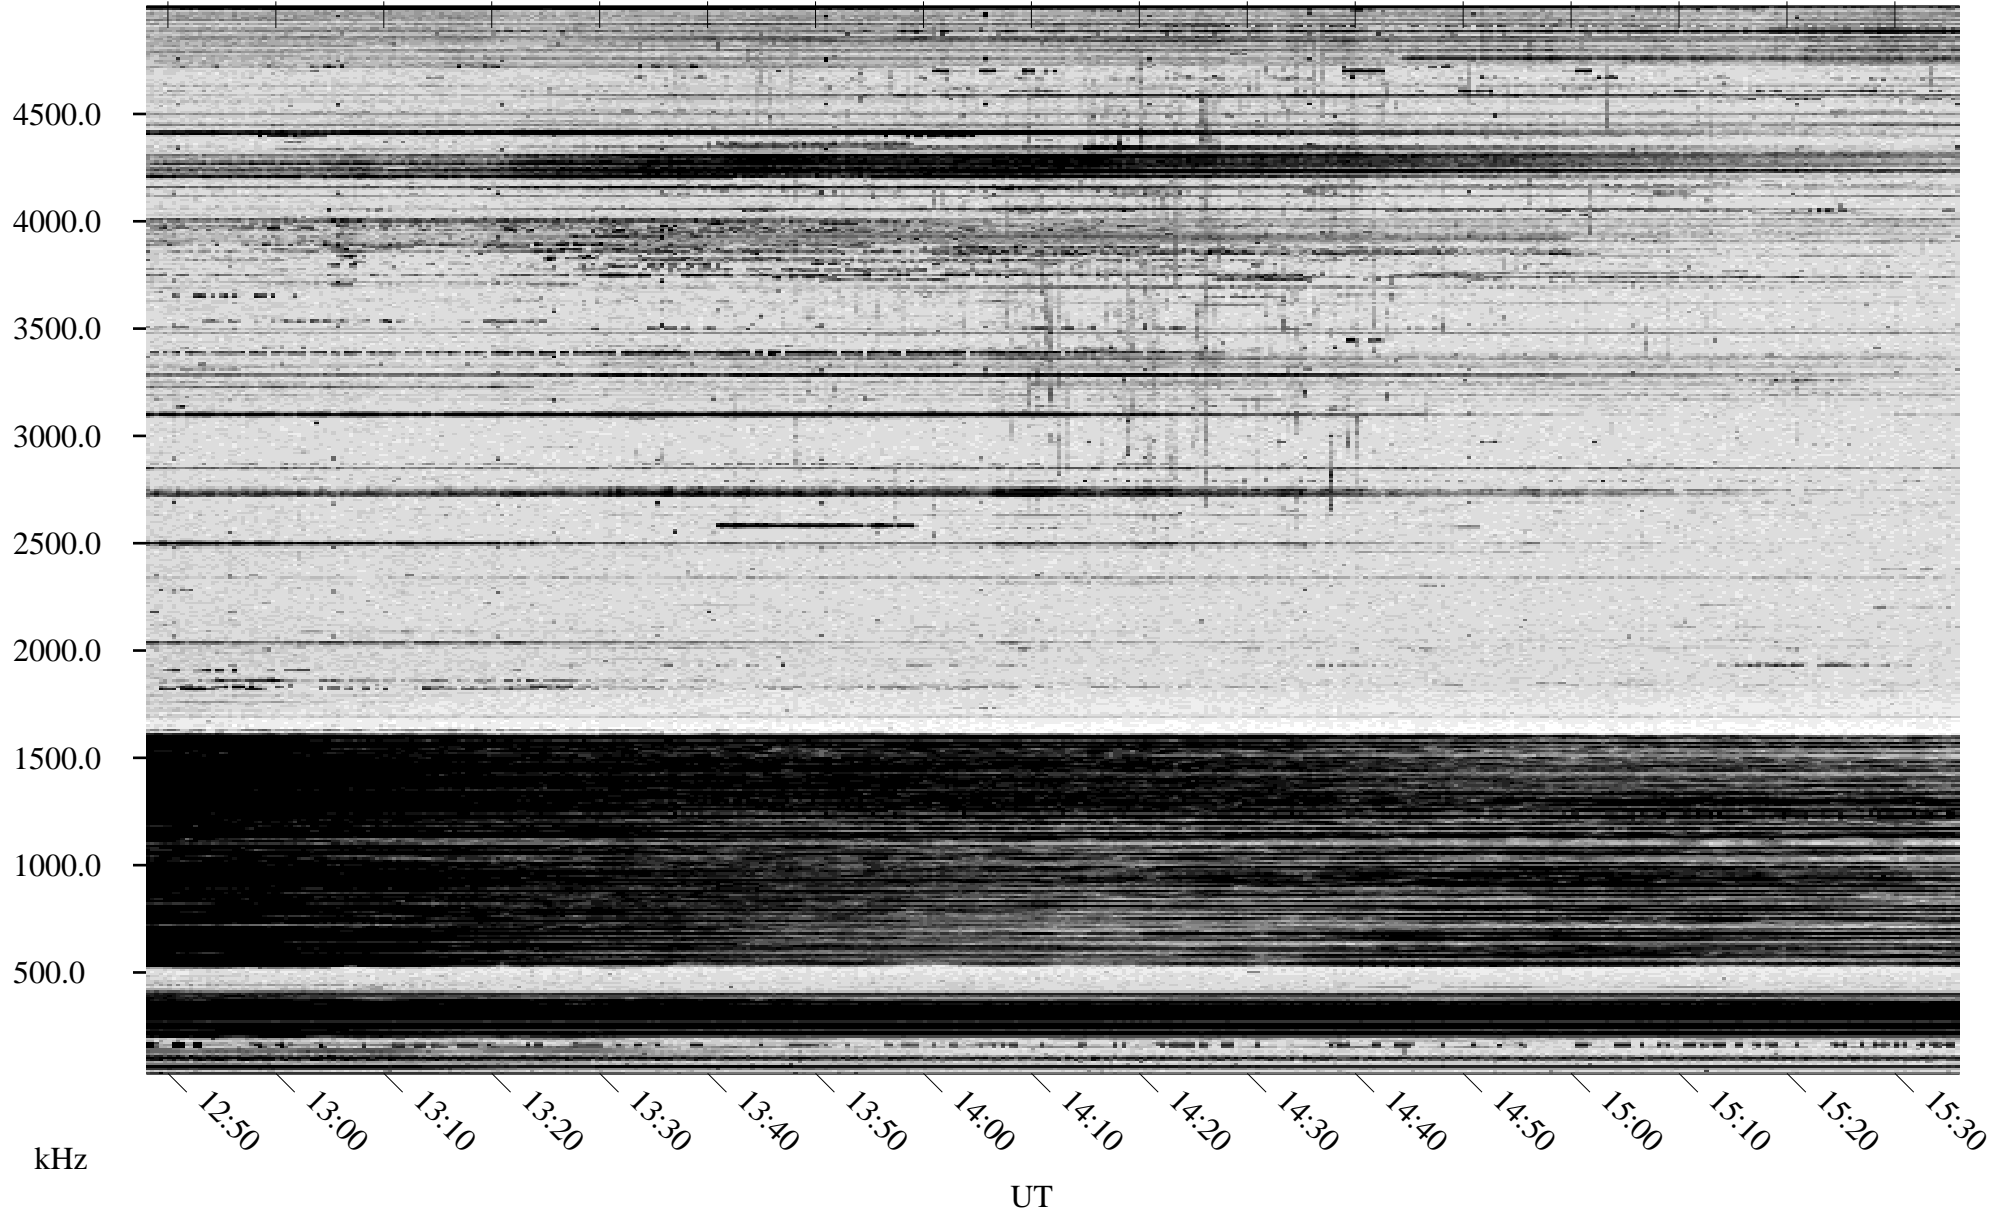

11/07/1996 Churchill, Manitoba

Linear Scale Black = 161 White = 15

ch96312l.r00m max_12

Page 1

11/07/1996 Churchill, Manitoba

Linear Scale Black = 161 White = 15

ch96312l.r00m max_12

Page 2

11/08/1996 Churchill, Manitoba

Linear Scale Black = 161 White = 15

ch96312l.r00m max_12

Page 3

11/08/1996 Churchill, Manitoba

Linear Scale Black = 161 White = 15

ch96312l.r00m max_12

Page 4

11/08/1996 Churchill, Manitoba

Linear Scale Black = 161 White = 15

ch96312l.r00m max_12

Page 5

11/08/1996 Churchill, Manitoba

Linear Scale Black = 161 White = 15

ch96312l.r00m max_12

Page 6

11/08/1996 Churchill, Manitoba

Linear Scale Black = 161 White = 15

ch96312l.r00m max_12

Page 7

11/08/1996 Churchill, Manitoba

Linear Scale Black = 161 White = 15

ch96312l.r00m max_12

Page 8