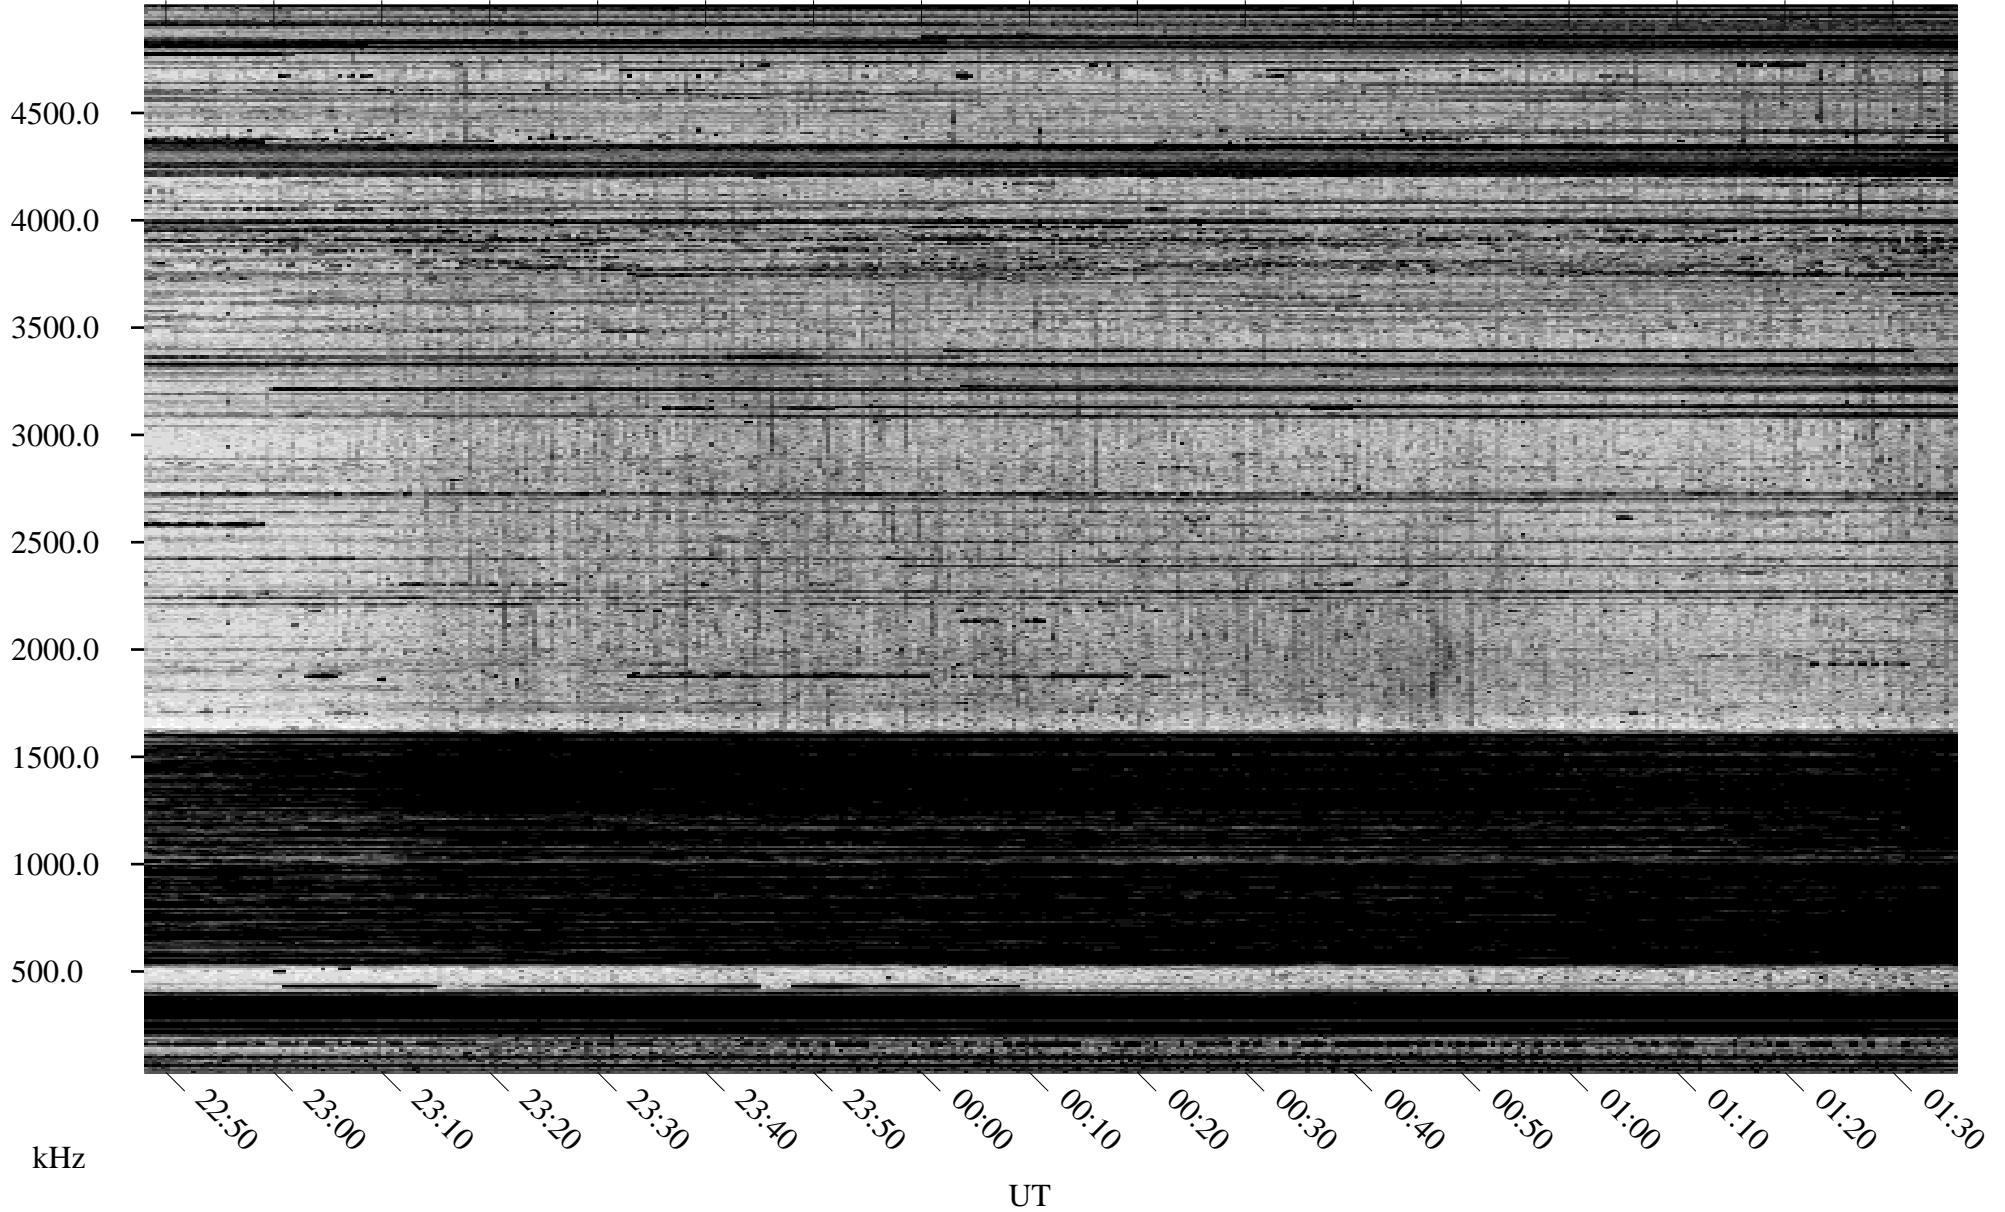

11/07/1996 Churchill, Manitoba

Linear Scale Black = 161 White = 15

ch96312l.r00m max_12

Page 1

11/07/1996 Churchill, Manitoba

Linear Scale Black = 161 White = 15

ch96312l.r00m max_12

Page 2

11/08/1996 Churchill, Manitoba

Linear Scale Black = 161 White = 15

ch96312l.r00m max_12

Page 3

11/08/1996 Churchill, Manitoba

Linear Scale Black = 161 White = 15

ch96312l.r00m max_12

Page 4

11/08/1996 Churchill, Manitoba

Linear Scale Black = 161 White = 15

ch96312l.r00m max_12

Page 5

11/08/1996 Churchill, Manitoba

Linear Scale Black = 161 White = 15

ch96312l.r00m max_12

Page 6

11/08/1996 Churchill, Manitoba

Linear Scale Black = 161 White = 15

ch96312l.r00m max_12

Page 7

11/08/1996 Churchill, Manitoba

Linear Scale Black = 161 White = 15

ch96312l.r00m max_12

Page 8