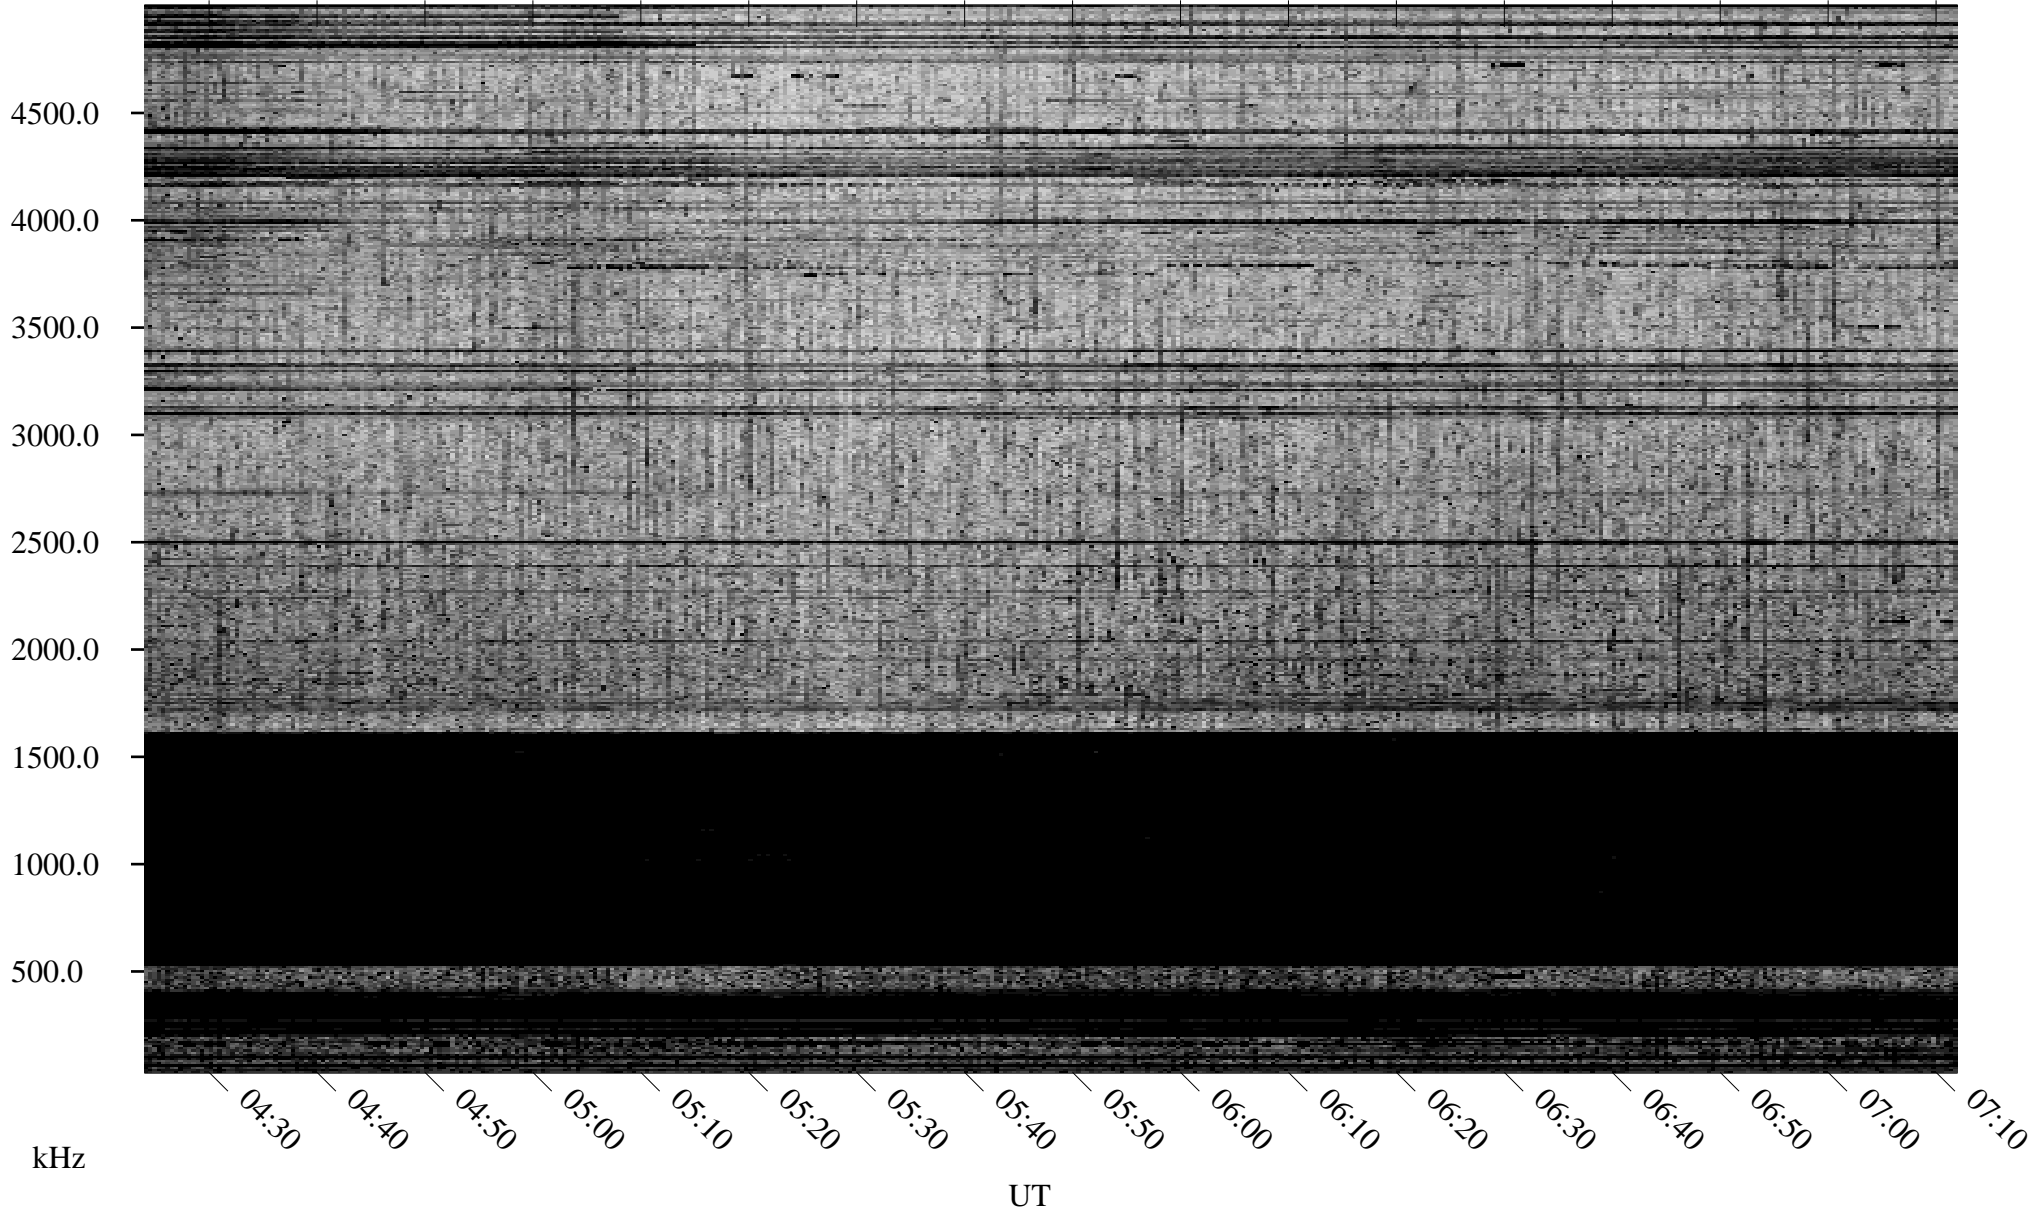

11/07/1996 Churchill, Manitoba

Linear Scale Black = 161 White = 15

ch96312l.r00m max_12

Page 1

11/07/1996 Churchill, Manitoba

Linear Scale Black = 161 White = 15

ch96312l.r00m max_12

Page 2

11/08/1996 Churchill, Manitoba

Linear Scale Black = 161 White = 15

ch96312l.r00m max_12

Page 3

11/08/1996 Churchill, Manitoba

Linear Scale Black = 161 White = 15

ch96312l.r00m max_12

Page 4

11/08/1996 Churchill, Manitoba

Linear Scale Black = 161 White = 15

ch96312l.r00m max_12

Page 5

11/08/1996 Churchill, Manitoba

Linear Scale Black = 161 White = 15

ch96312l.r00m max_12

Page 6

11/08/1996 Churchill, Manitoba

Linear Scale Black = 161 White = 15

ch96312l.r00m max_12

Page 7

11/08/1996 Churchill, Manitoba

Linear Scale Black = 161 White = 15

ch96312l.r00m max_12

Page 8