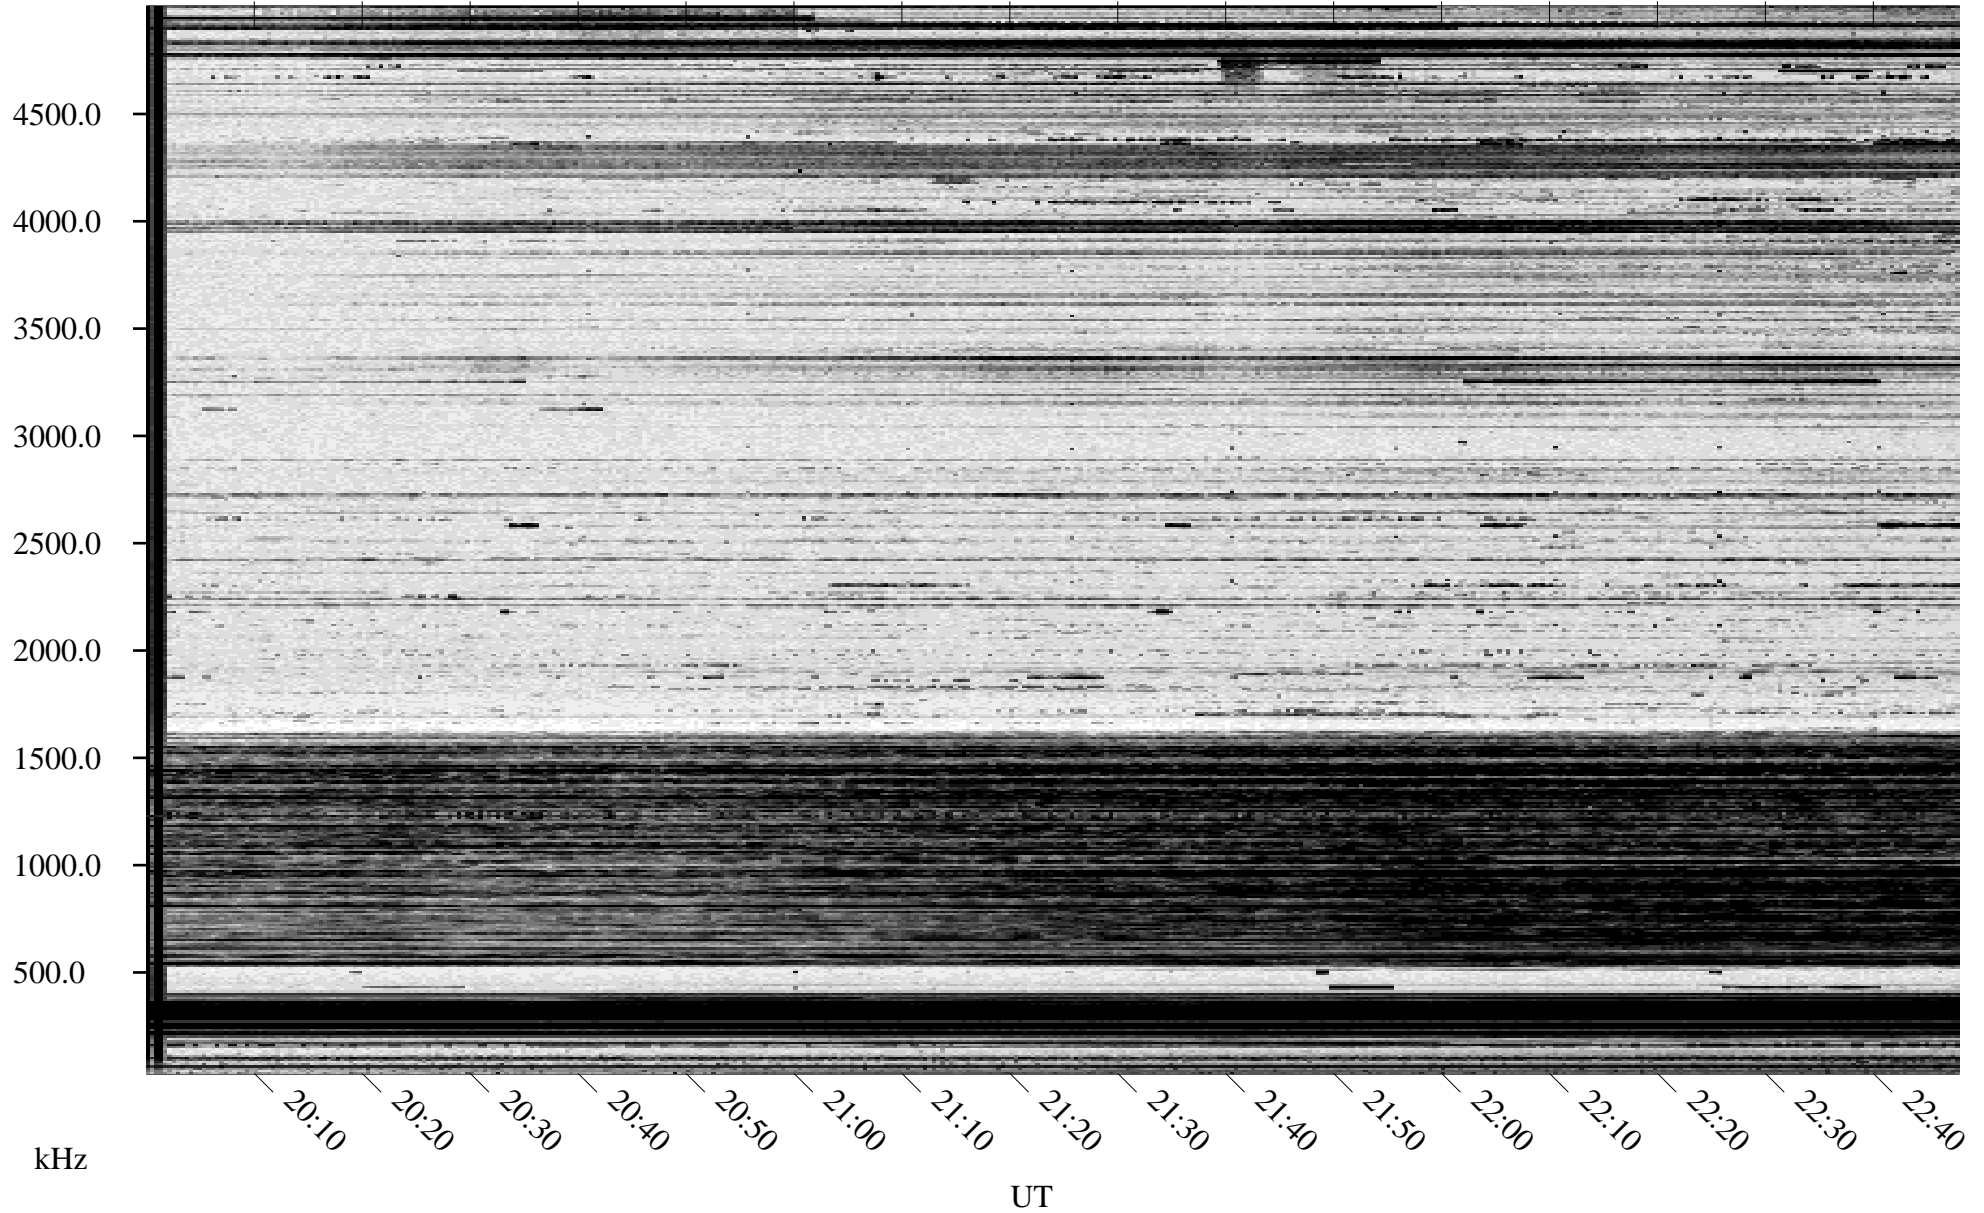

11/07/1996 Churchill, Manitoba

Linear Scale Black = 161 White = 15

ch96312l.r00m max_12

Page 1

11/07/1996 Churchill, Manitoba

Linear Scale Black = 161 White = 15

ch96312l.r00m max_12

Page 2

11/08/1996 Churchill, Manitoba

Linear Scale Black = 161 White = 15

ch96312l.r00m max_12

Page 3

11/08/1996 Churchill, Manitoba

Linear Scale Black = 161 White = 15

ch96312l.r00m max_12

Page 4

11/08/1996 Churchill, Manitoba

Linear Scale Black = 161 White = 15

ch96312l.r00m max_12

Page 5

11/08/1996 Churchill, Manitoba

Linear Scale Black = 161 White = 15

ch96312l.r00m max_12

Page 6

11/08/1996 Churchill, Manitoba

Linear Scale Black = 161 White = 15

ch96312l.r00m max_12

Page 7

11/08/1996 Churchill, Manitoba

Linear Scale Black = 161 White = 15

ch96312l.r00m max_12

Page 8