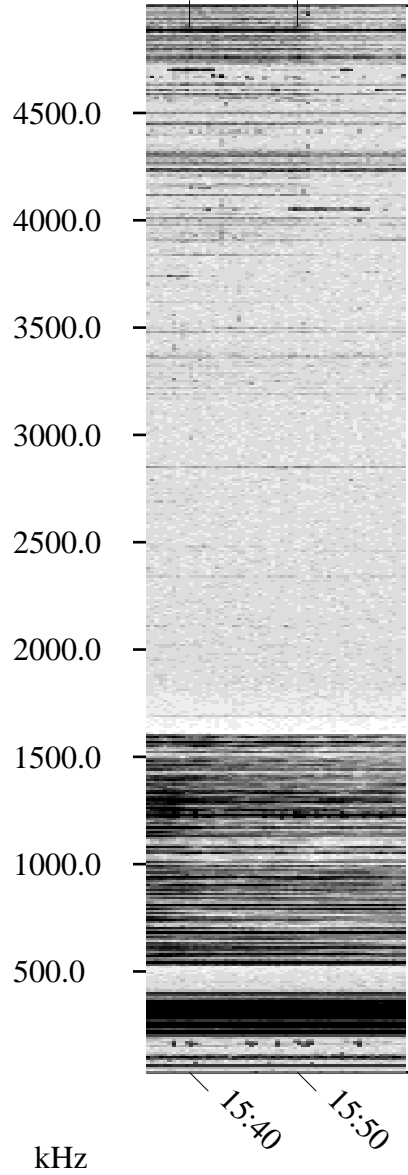

11/07/1996 Churchill, Manitoba

Linear Scale Black = 161 White = 15

ch96312l.r00m max_12

Page 1

11/07/1996 Churchill, Manitoba

Linear Scale Black = 161 White = 15

ch96312l.r00m max_12

Page 2

11/08/1996 Churchill, Manitoba

Linear Scale Black = 161 White = 15

ch96312l.r00m max_12

Page 3

11/08/1996 Churchill, Manitoba

Linear Scale Black = 161 White = 15

ch96312l.r00m max_12

Page 4

11/08/1996 Churchill, Manitoba

Linear Scale Black = 161 White = 15

ch96312l.r00m max_12

Page 5

11/08/1996 Churchill, Manitoba

Linear Scale Black = 161 White = 15

ch96312l.r00m max_12

Page 6

11/08/1996 Churchill, Manitoba

Linear Scale Black = 161 White = 15

ch96312l.r00m max_12

Page 7

11/08/1996 Churchill, Manitoba

Linear Scale Black = 161 White = 15

ch96312l.r00m max_12

Page 8