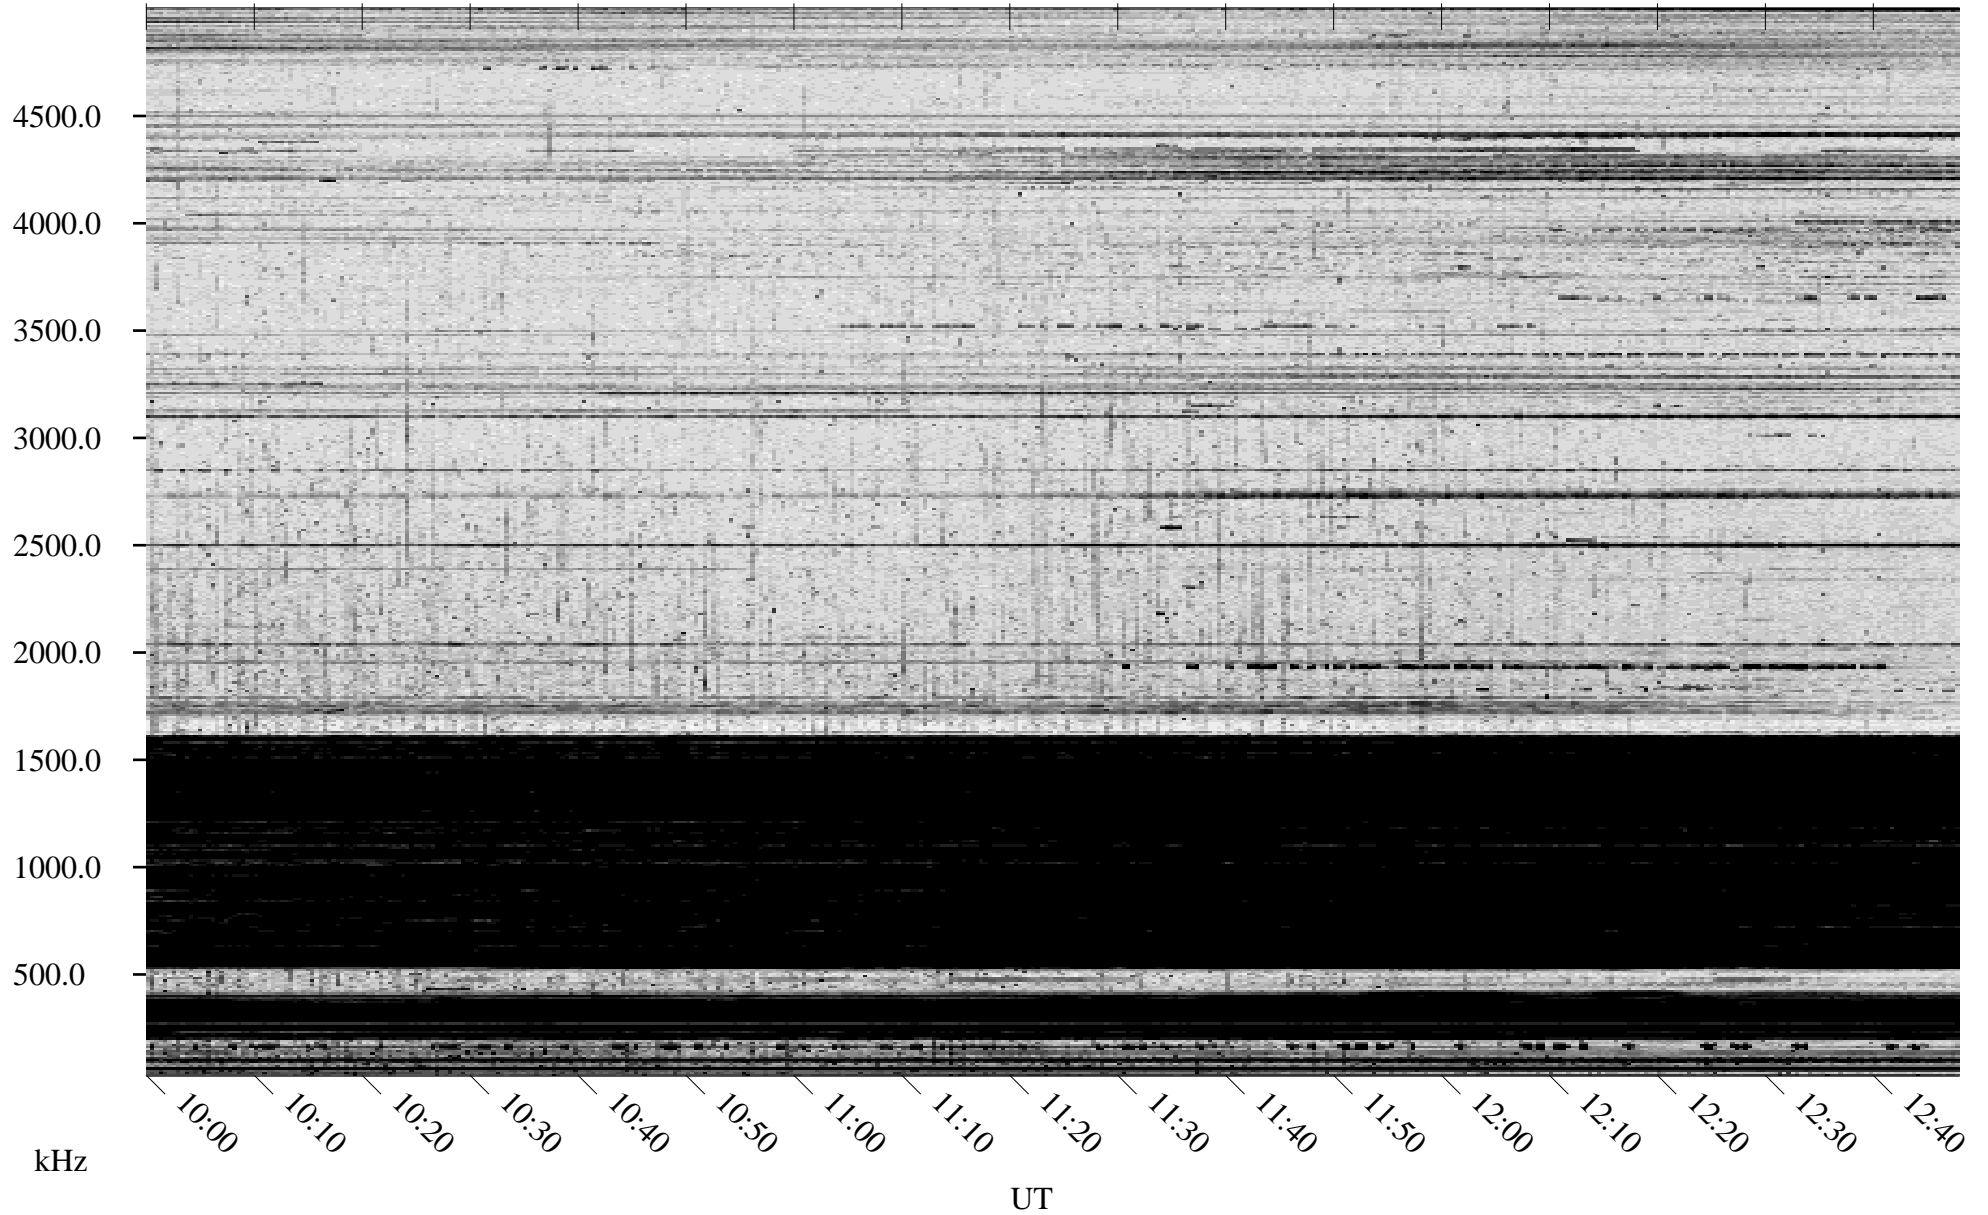

11/08/1996 Churchill, Manitoba

Linear Scale Black = 161 White = 15

ch96312l.r00m max_12

Page 3

11/08/1996 Churchill, Manitoba

Linear Scale Black = 161 White = 15

ch96312l.r00m max_12

Page 4

11/08/1996 Churchill, Manitoba

Linear Scale Black = 161 White = 15

ch96312l.r00m max_12

Page 5

11/08/1996 Churchill, Manitoba

Linear Scale Black = 161 White = 15

ch96312l.r00m max_12

Page 6

11/08/1996 Churchill, Manitoba

Linear Scale Black = 161 White = 15

ch96312l.r00m max_12

Page 7

11/08/1996 Churchill, Manitoba

Linear Scale Black = 161 White = 15

ch96312l.r00m max_12

Page 8