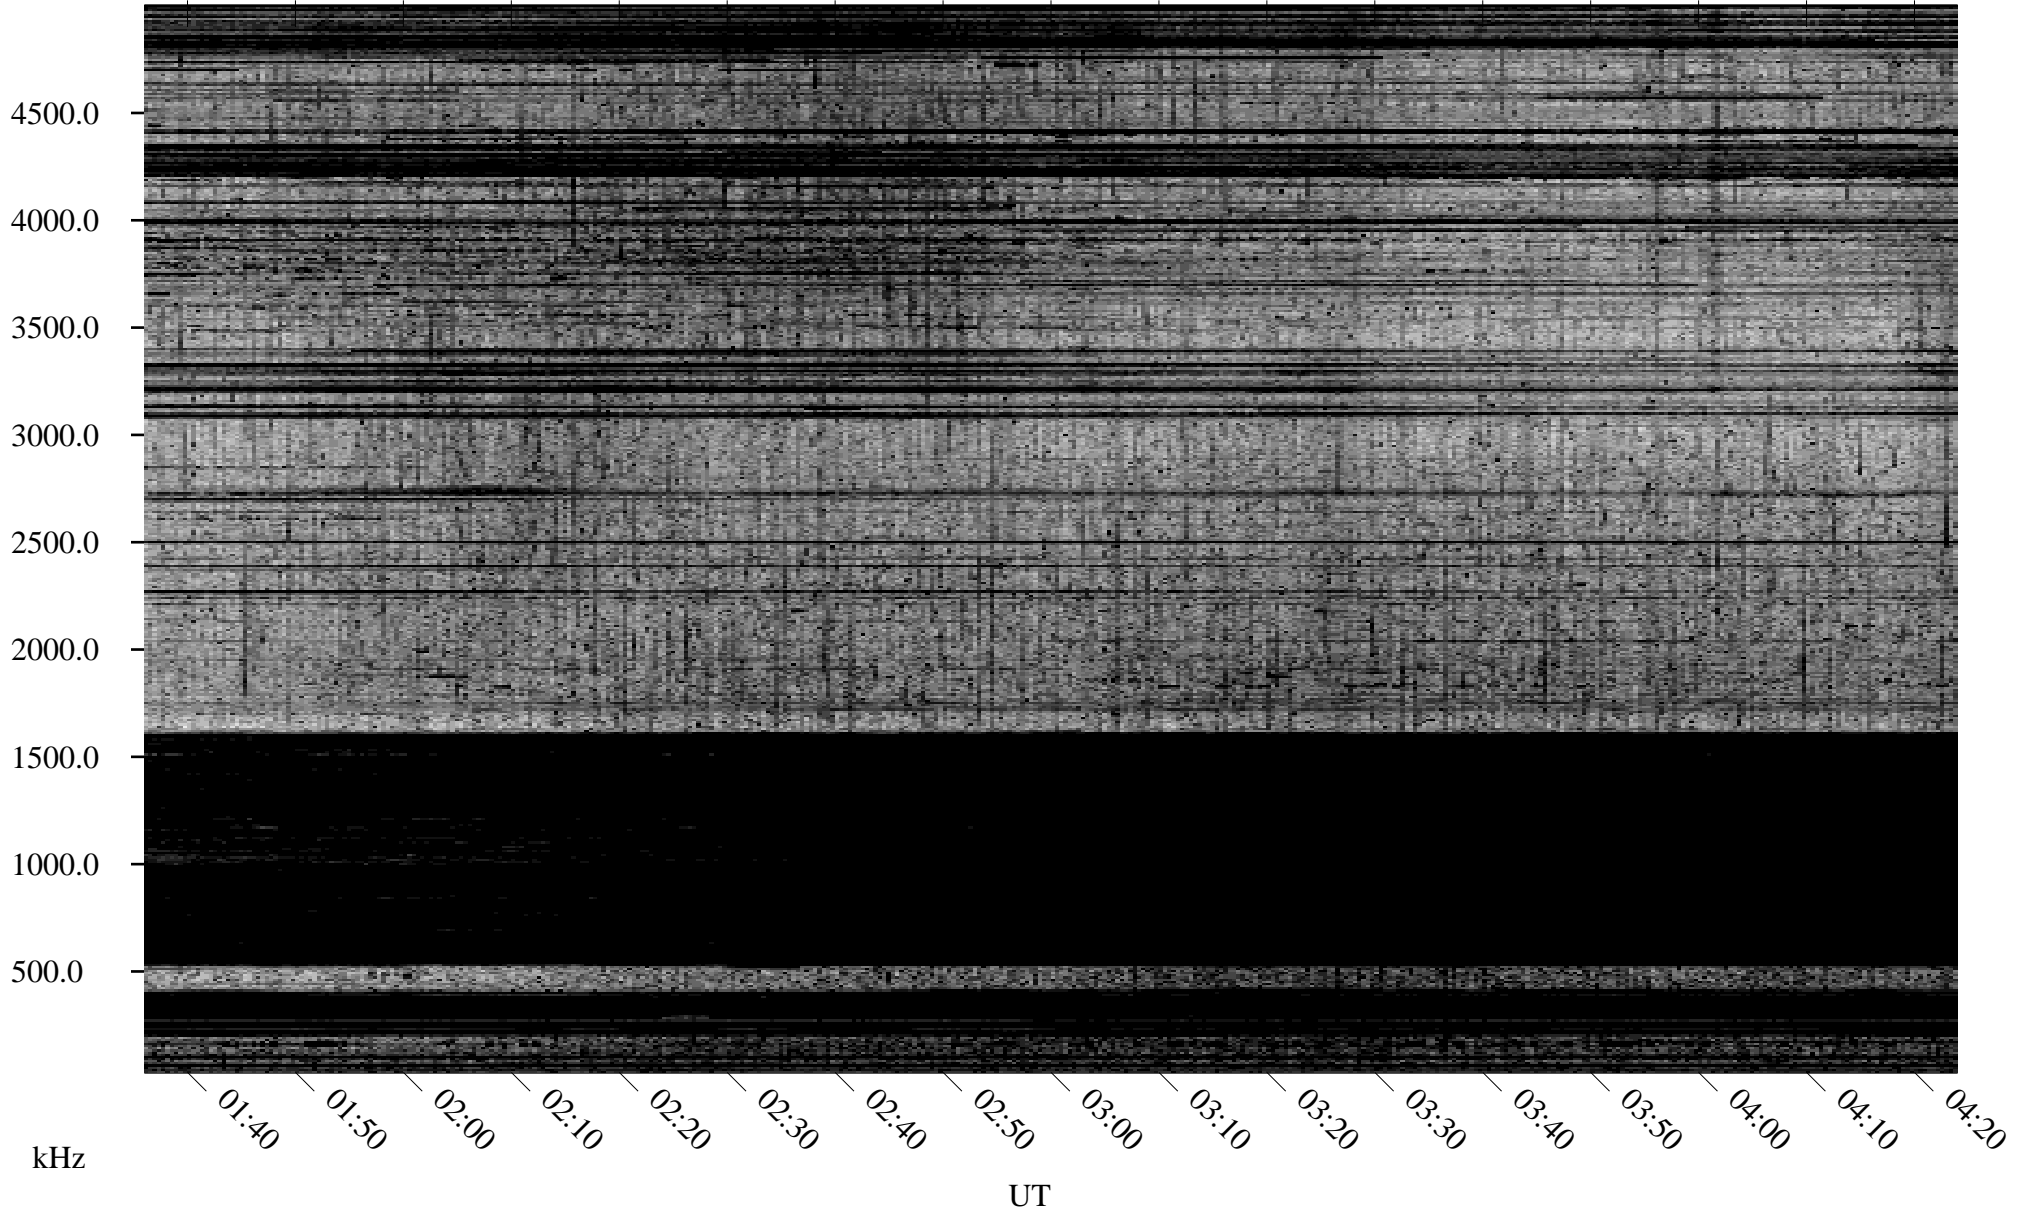

11/07/1996 Churchill, Manitoba

Linear Scale Black = 161 White = 15

ch96312l.r00m max_12

Page 1

11/07/1996 Churchill, Manitoba

Linear Scale Black = 161 White = 15

ch96312l.r00m max_12

Page 2

11/08/1996 Churchill, Manitoba

Linear Scale Black = 161 White = 15

ch96312l.r00m max_12

Page 3

11/08/1996 Churchill, Manitoba

Linear Scale Black = 161 White = 15

ch96312l.r00m max_12

Page 4

11/08/1996 Churchill, Manitoba

Linear Scale Black = 161 White = 15

ch96312l.r00m max_12

Page 5

11/08/1996 Churchill, Manitoba

Linear Scale Black = 161 White = 15

ch96312l.r00m max_12

Page 6

11/08/1996 Churchill, Manitoba

Linear Scale Black = 161 White = 15

ch96312l.r00m max_12

Page 7

11/08/1996 Churchill, Manitoba

Linear Scale Black = 161 White = 15

ch96312l.r00m max_12

Page 8