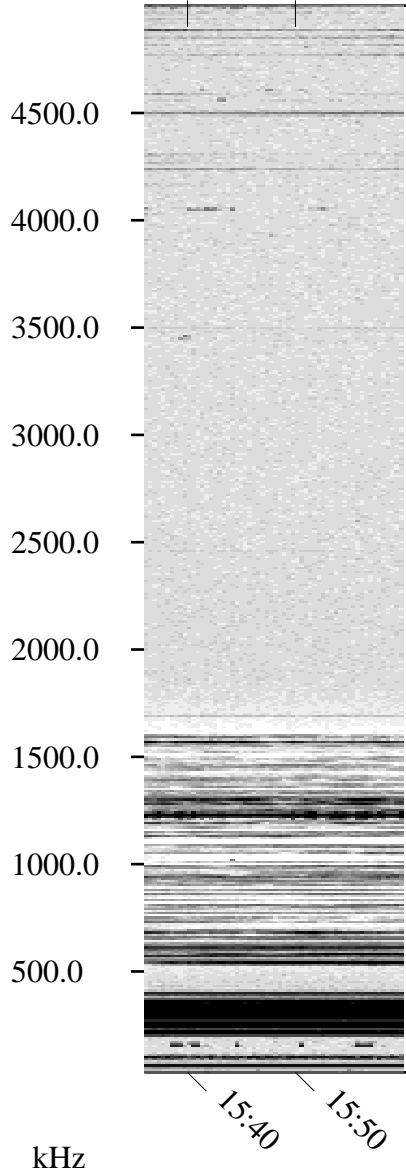

11/08/1996 Churchill, Manitoba

Linear Scale Black = 161 White = 15

ch96313l.r00m max_12

Page 1

11/08/1996 Churchill, Manitoba

Linear Scale Black = 161 White = 15

ch96313l.r00m max_12

Page 2

11/09/1996 Churchill, Manitoba

Linear Scale Black = 161 White = 15

ch96313l.r00m max_12

Page 3

11/09/1996 Churchill, Manitoba

Linear Scale Black = 161 White = 15

ch96313l.r00m max_12

Page 4

11/09/1996 Churchill, Manitoba

Linear Scale Black = 161 White = 15

ch96313l.r00m max_12

Page 5

11/09/1996 Churchill, Manitoba

Linear Scale Black = 161 White = 15

ch96313l.r00m max_12

Page 6

11/09/1996 Churchill, Manitoba

Linear Scale Black = 161 White = 15

ch96313l.r00m max_12

Page 7

11/09/1996 Churchill, Manitoba

Linear Scale Black = 161 White = 15

ch96313l.r00m max_12

Page 8