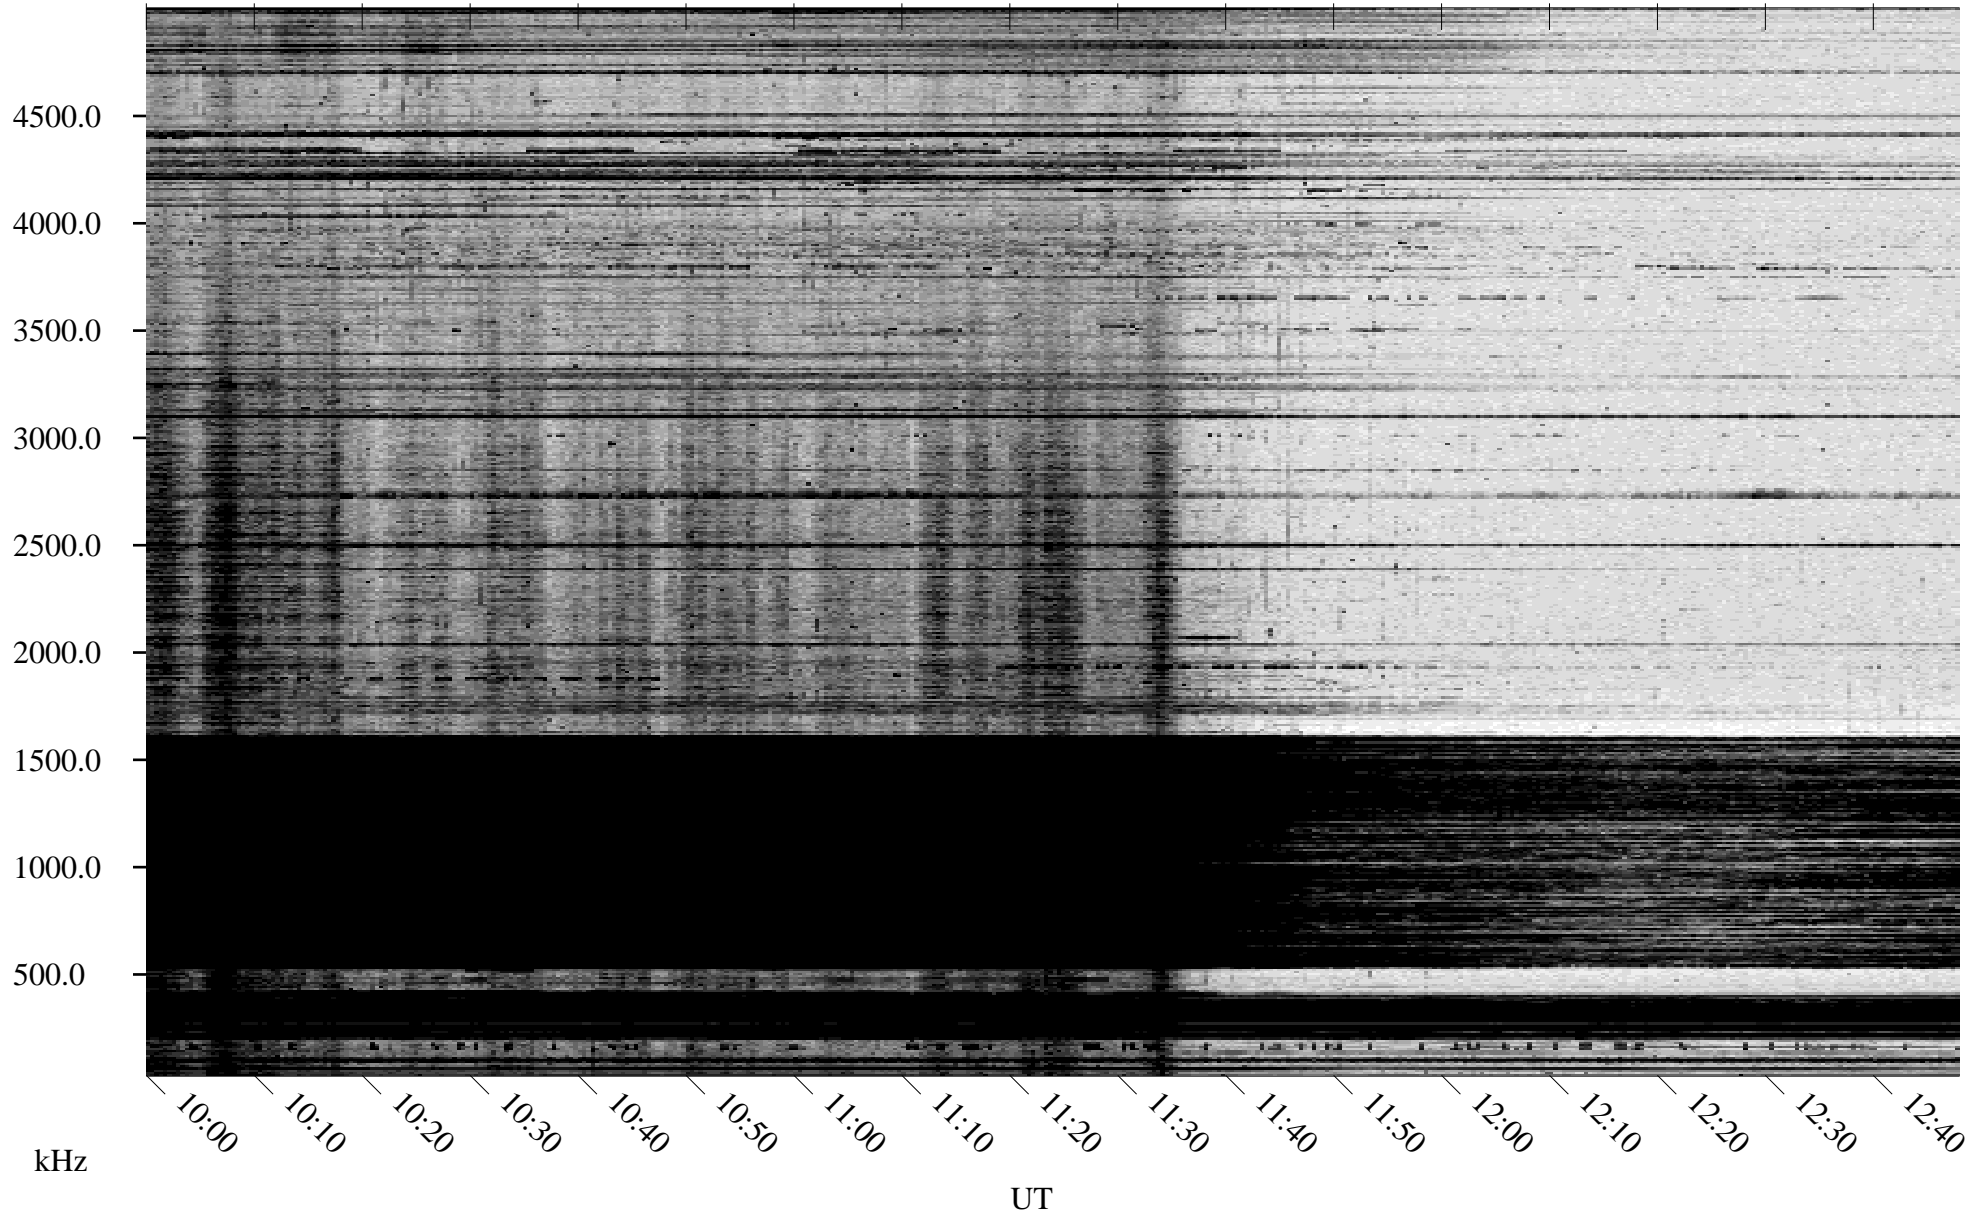

11/08/1996 Churchill, Manitoba

Linear Scale Black = 161 White = 15

ch96313l.r00m max_12

Page 1

11/08/1996 Churchill, Manitoba

Linear Scale Black = 161 White = 15

ch96313l.r00m max_12

Page 2

11/09/1996 Churchill, Manitoba

Linear Scale Black = 161 White = 15

ch96313l.r00m max_12

Page 3

11/09/1996 Churchill, Manitoba

Linear Scale Black = 161 White = 15

ch96313l.r00m max_12

Page 4

11/09/1996 Churchill, Manitoba

Linear Scale Black = 161 White = 15

ch96313l.r00m max_12

Page 5

11/09/1996 Churchill, Manitoba

Linear Scale Black = 161 White = 15

ch96313l.r00m max_12

Page 6

11/09/1996 Churchill, Manitoba

Linear Scale Black = 161 White = 15

ch96313l.r00m max_12

Page 7

11/09/1996 Churchill, Manitoba

Linear Scale Black = 161 White = 15

ch96313l.r00m max_12

Page 8