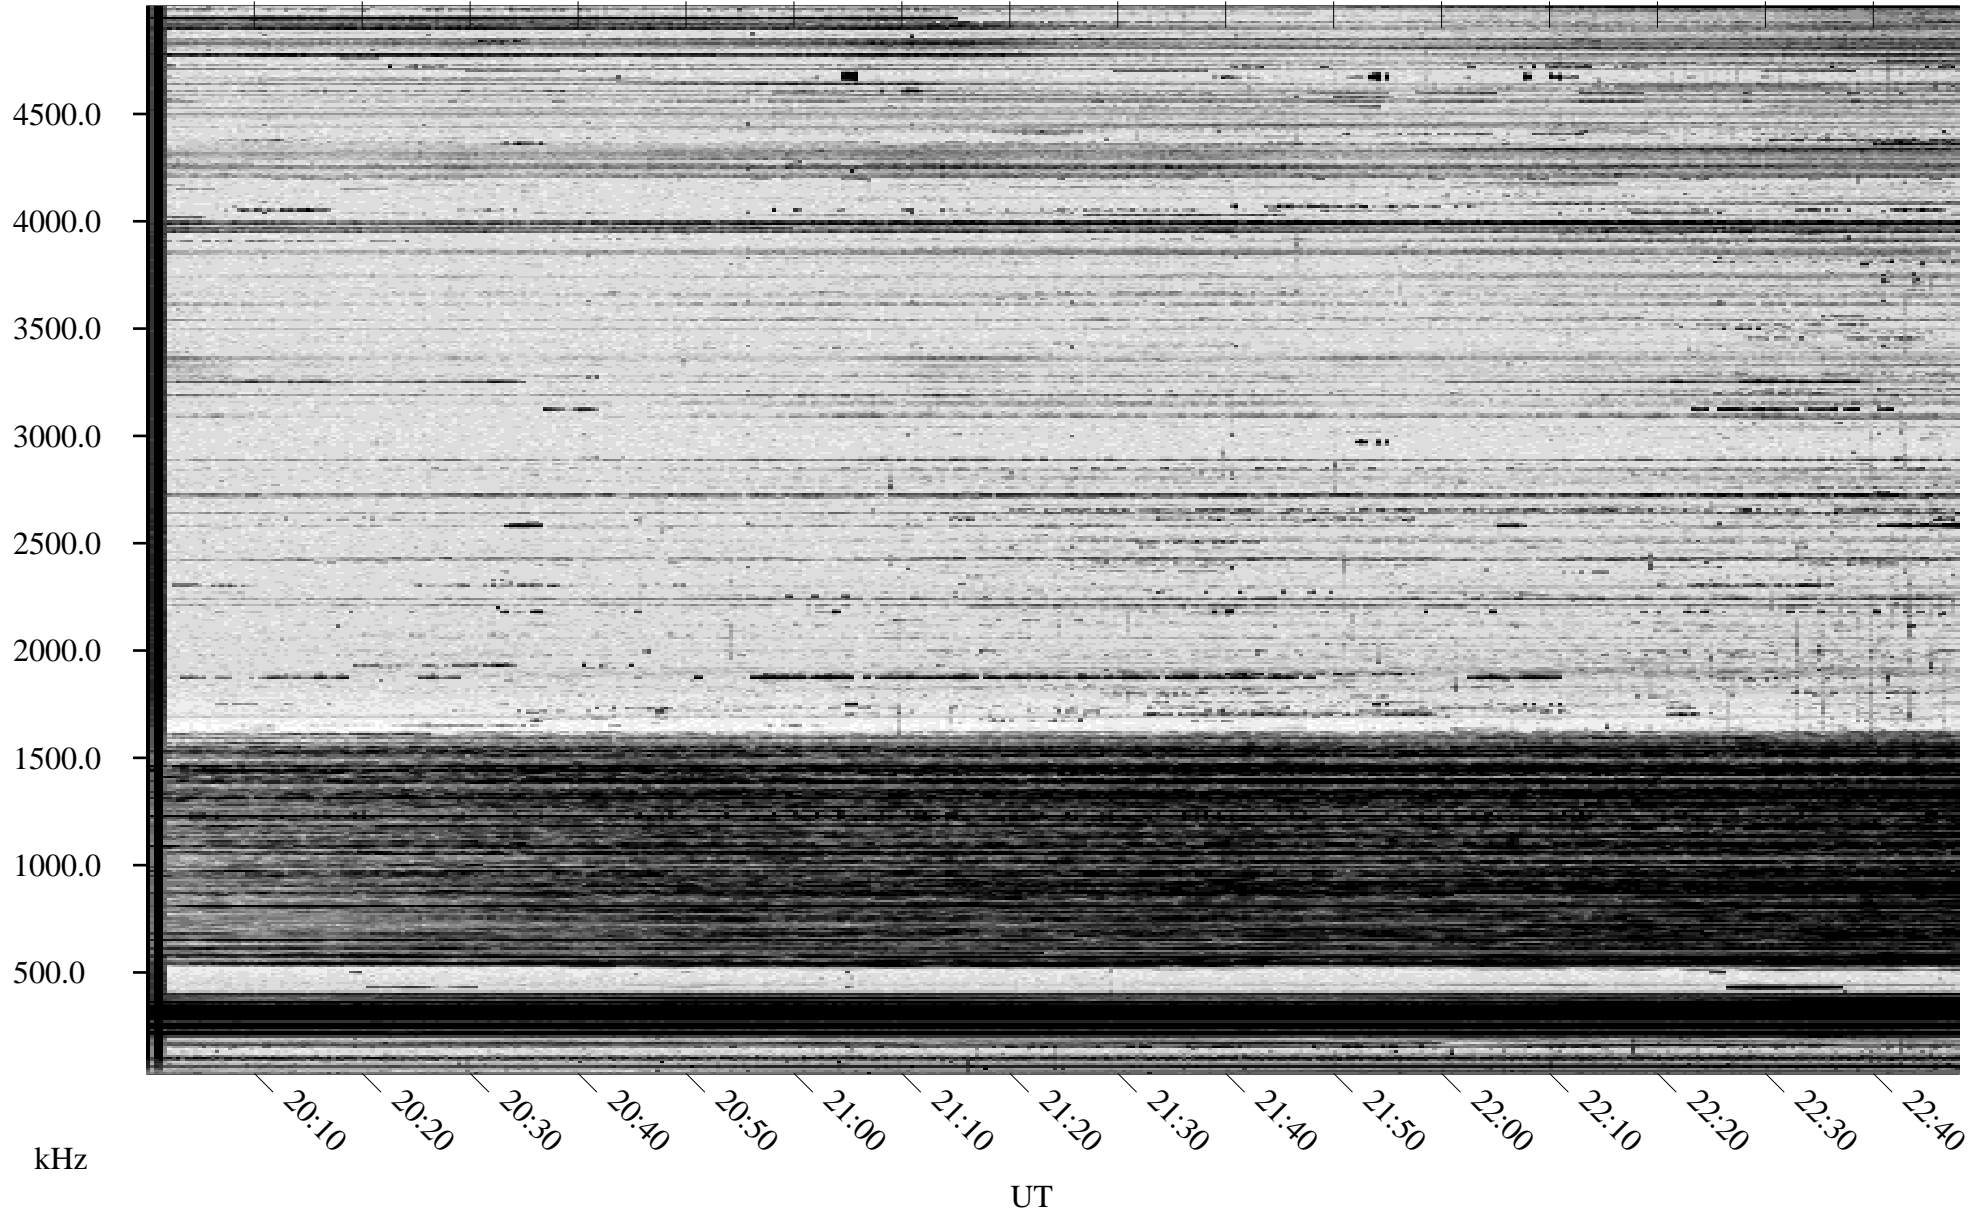

11/08/1996 Churchill, Manitoba

Linear Scale Black = 161 White = 15

ch96313l.r00m max_12

Page 1

11/08/1996 Churchill, Manitoba

Linear Scale Black = 161 White = 15

ch96313l.r00m max_12

Page 2

11/09/1996 Churchill, Manitoba

Linear Scale Black = 161 White = 15

ch96313l.r00m max_12

Page 3

11/09/1996 Churchill, Manitoba

Linear Scale Black = 161 White = 15

ch96313l.r00m max_12

Page 4

11/09/1996 Churchill, Manitoba

Linear Scale Black = 161 White = 15

ch96313l.r00m max_12

Page 5

11/09/1996 Churchill, Manitoba

Linear Scale Black = 161 White = 15

ch96313l.r00m max_12

Page 6

11/09/1996 Churchill, Manitoba

Linear Scale Black = 161 White = 15

ch96313l.r00m max_12

Page 7

11/09/1996 Churchill, Manitoba

Linear Scale Black = 161 White = 15

ch96313l.r00m max_12

Page 8