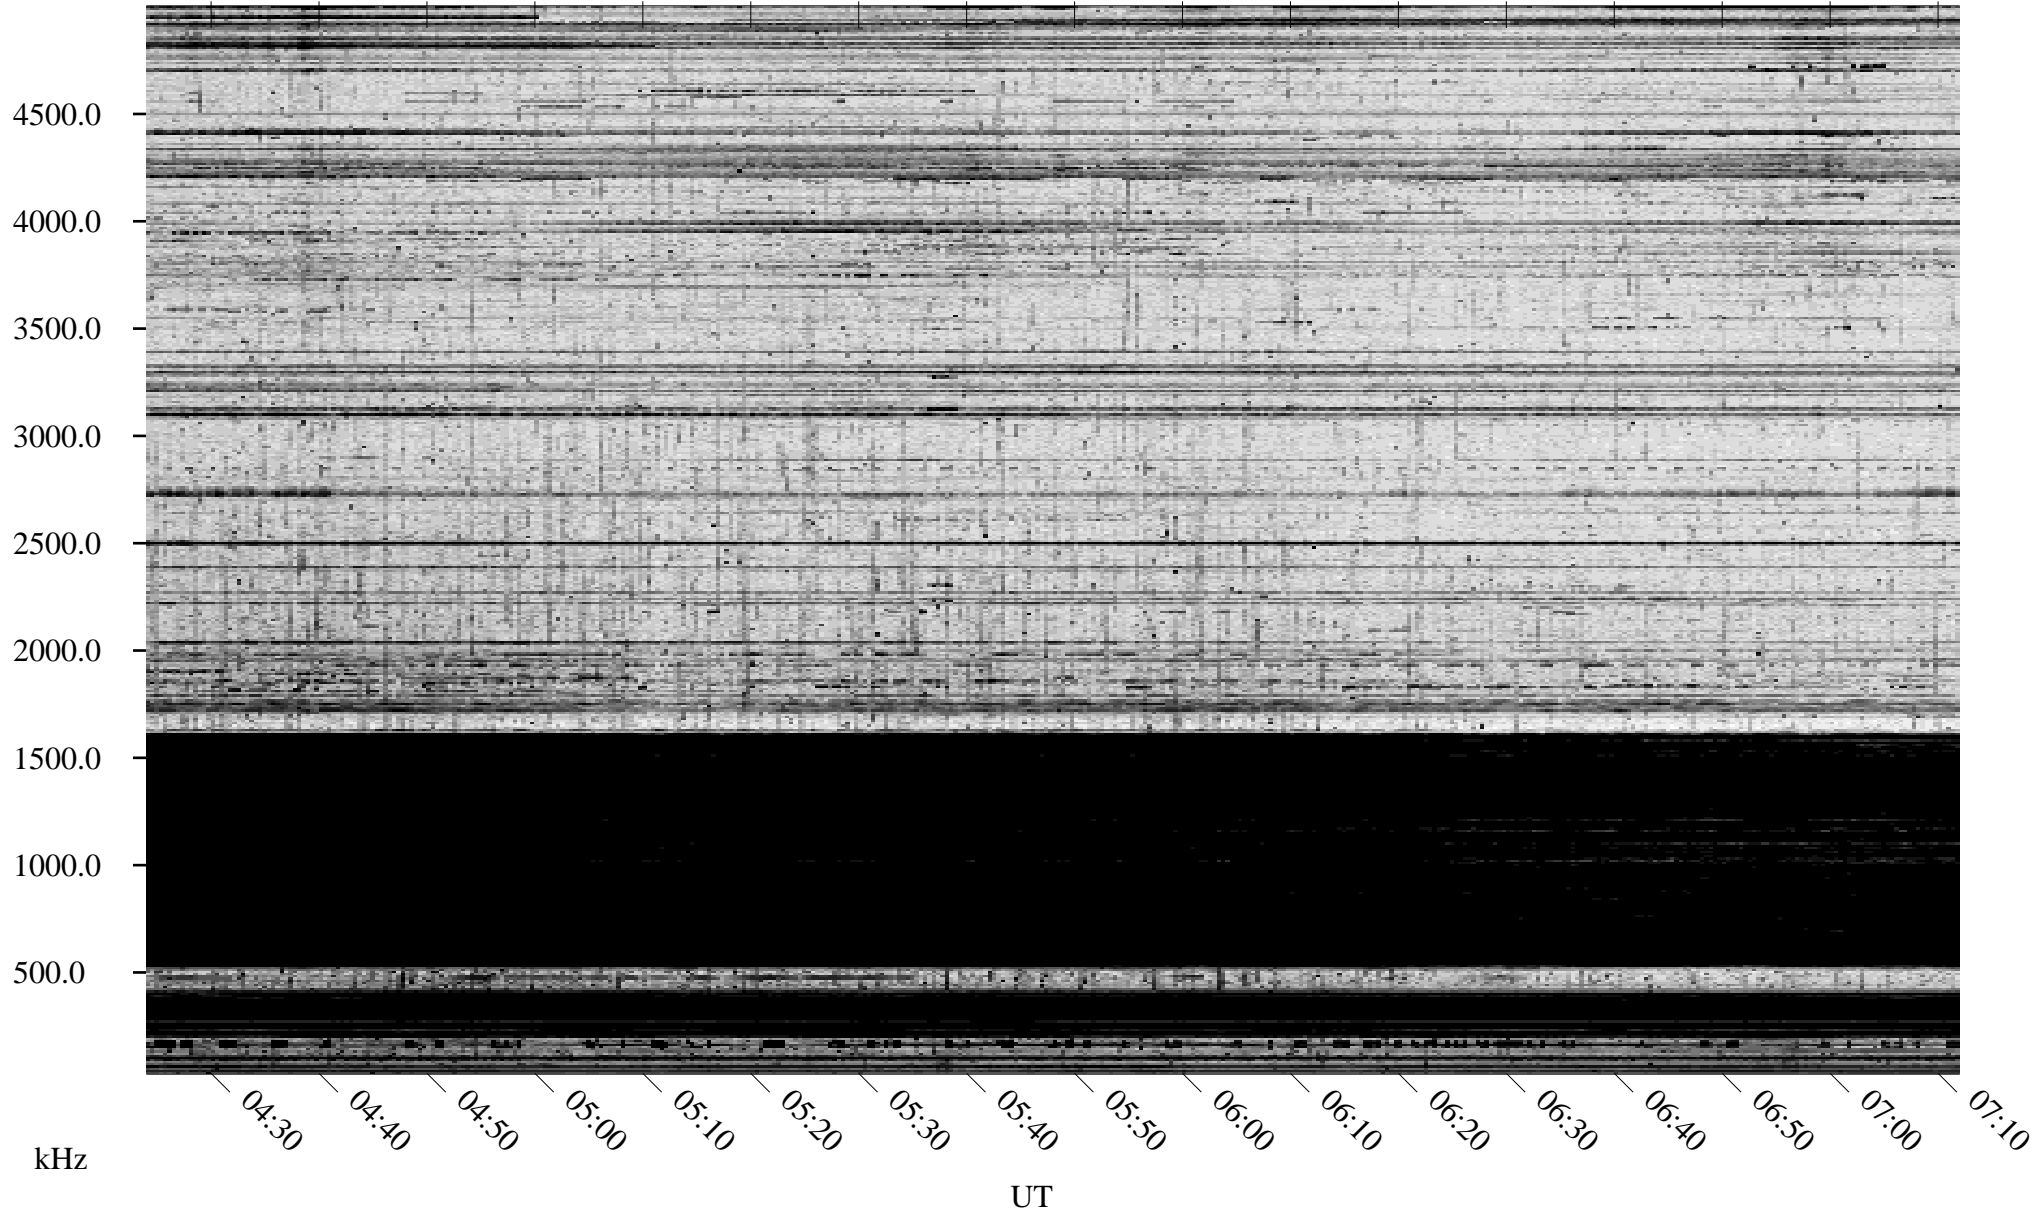

11/08/1996 Churchill, Manitoba

Linear Scale Black = 161 White = 15

ch96313l.r00m max_12

Page 1

11/08/1996 Churchill, Manitoba

Linear Scale Black = 161 White = 15

ch96313l.r00m max_12

Page 2

11/09/1996 Churchill, Manitoba

Linear Scale Black = 161 White = 15

ch96313l.r00m max_12

Page 3

11/09/1996 Churchill, Manitoba

Linear Scale Black = 161 White = 15

ch96313l.r00m max_12

Page 4

11/09/1996 Churchill, Manitoba

Linear Scale Black = 161 White = 15

ch96313l.r00m max_12

Page 5

11/09/1996 Churchill, Manitoba

Linear Scale Black = 161 White = 15

ch96313l.r00m max_12

Page 6

11/09/1996 Churchill, Manitoba

Linear Scale Black = 161 White = 15

ch96313l.r00m max_12

Page 7

11/09/1996 Churchill, Manitoba

Linear Scale Black = 161 White = 15

ch96313l.r00m max_12

Page 8