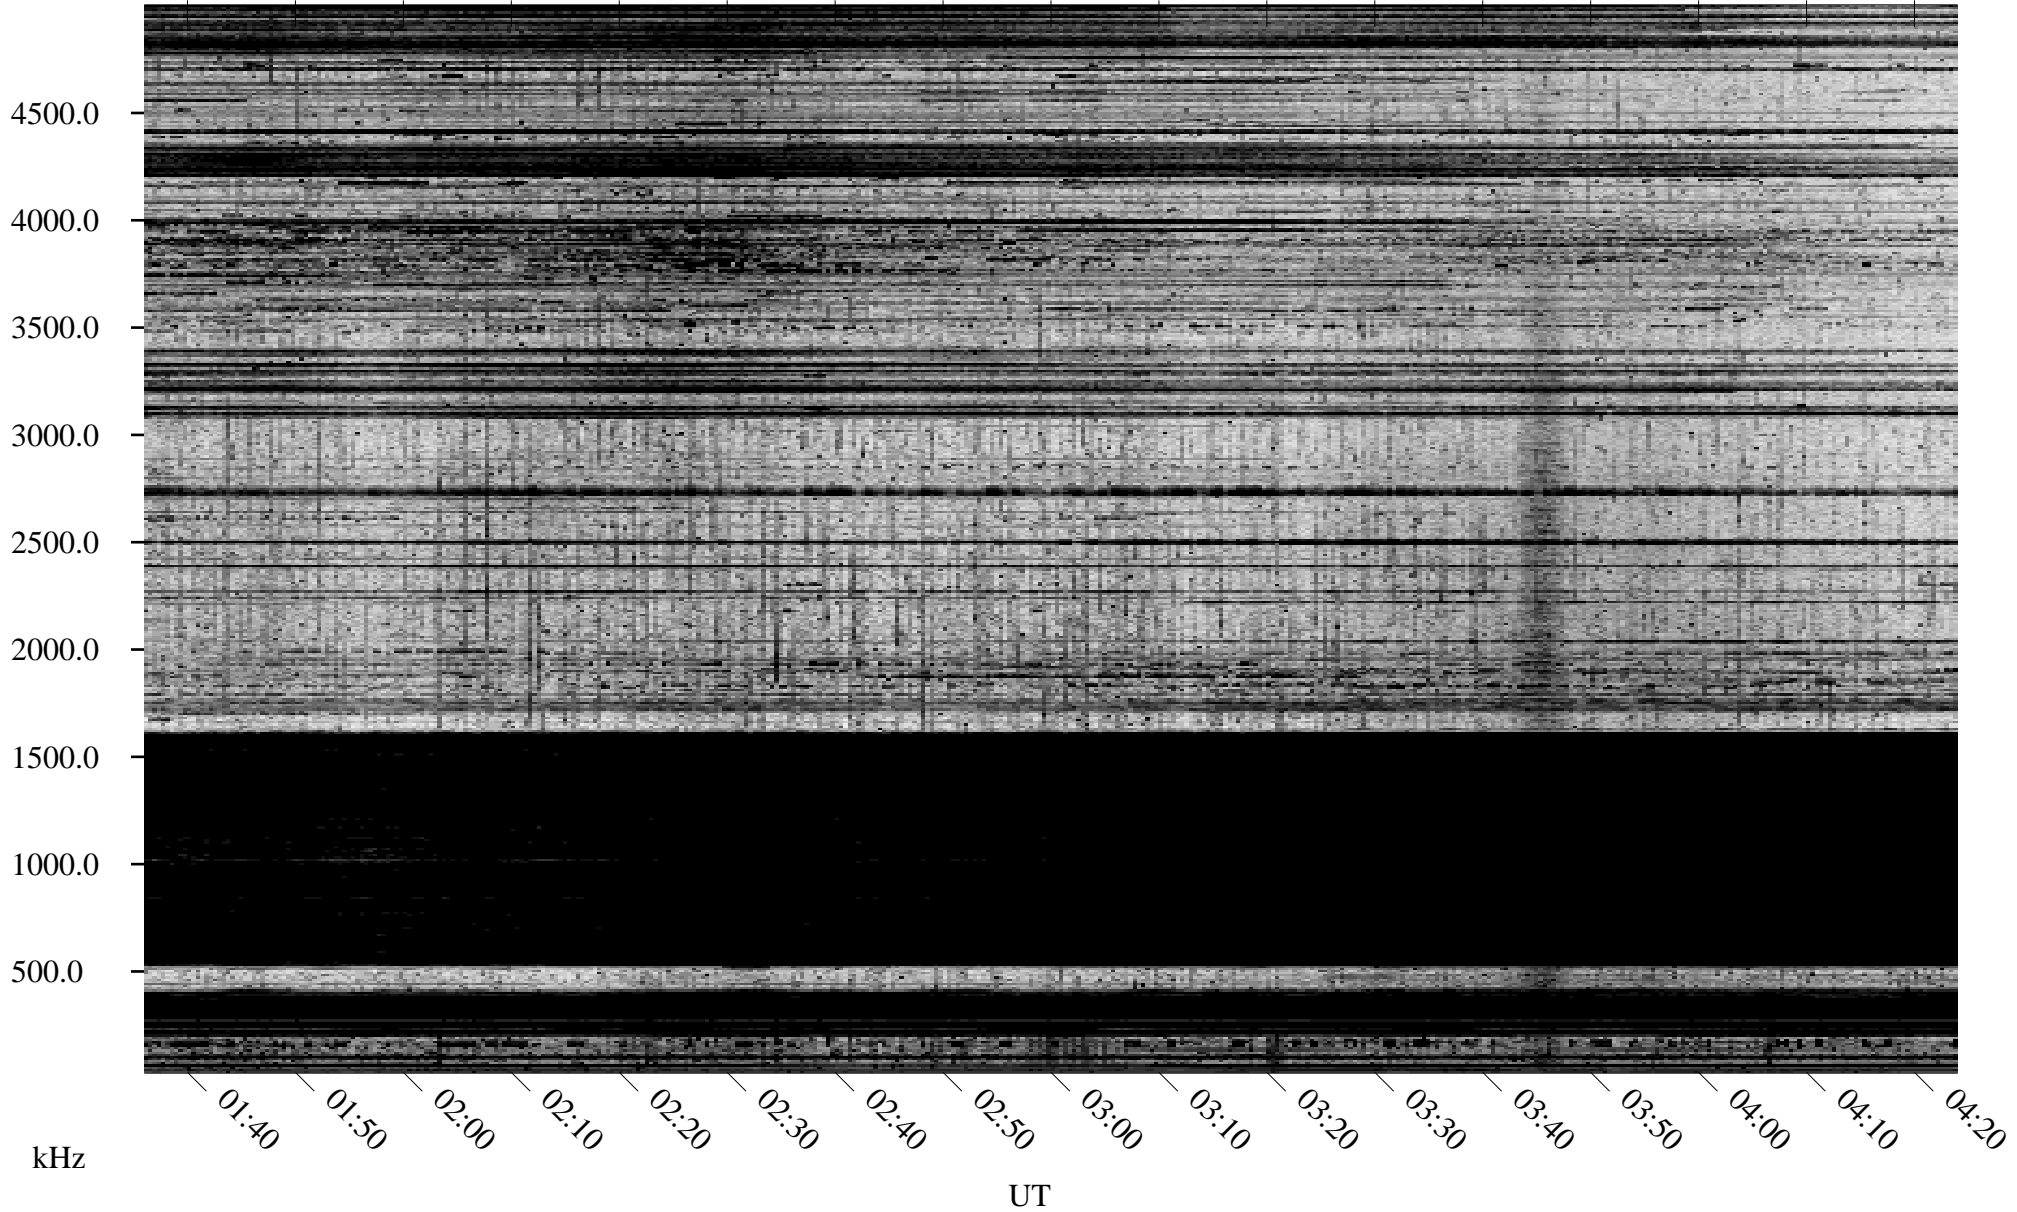

11/08/1996 Churchill, Manitoba

Linear Scale Black = 161 White = 15

ch96313l.r00m max_12

Page 1

11/08/1996 Churchill, Manitoba

Linear Scale Black = 161 White = 15

ch96313l.r00m max_12

Page 2

11/09/1996 Churchill, Manitoba

Linear Scale Black = 161 White = 15

ch96313l.r00m max_12

Page 3

11/09/1996 Churchill, Manitoba

Linear Scale Black = 161 White = 15

ch96313l.r00m max_12

Page 4

11/09/1996 Churchill, Manitoba

Linear Scale Black = 161 White = 15

ch96313l.r00m max_12

Page 5

11/09/1996 Churchill, Manitoba

Linear Scale Black = 161 White = 15

ch96313l.r00m max_12

Page 6

11/09/1996 Churchill, Manitoba

Linear Scale Black = 161 White = 15

ch96313l.r00m max_12

Page 7

11/09/1996 Churchill, Manitoba

Linear Scale Black = 161 White = 15

ch96313l.r00m max_12

Page 8