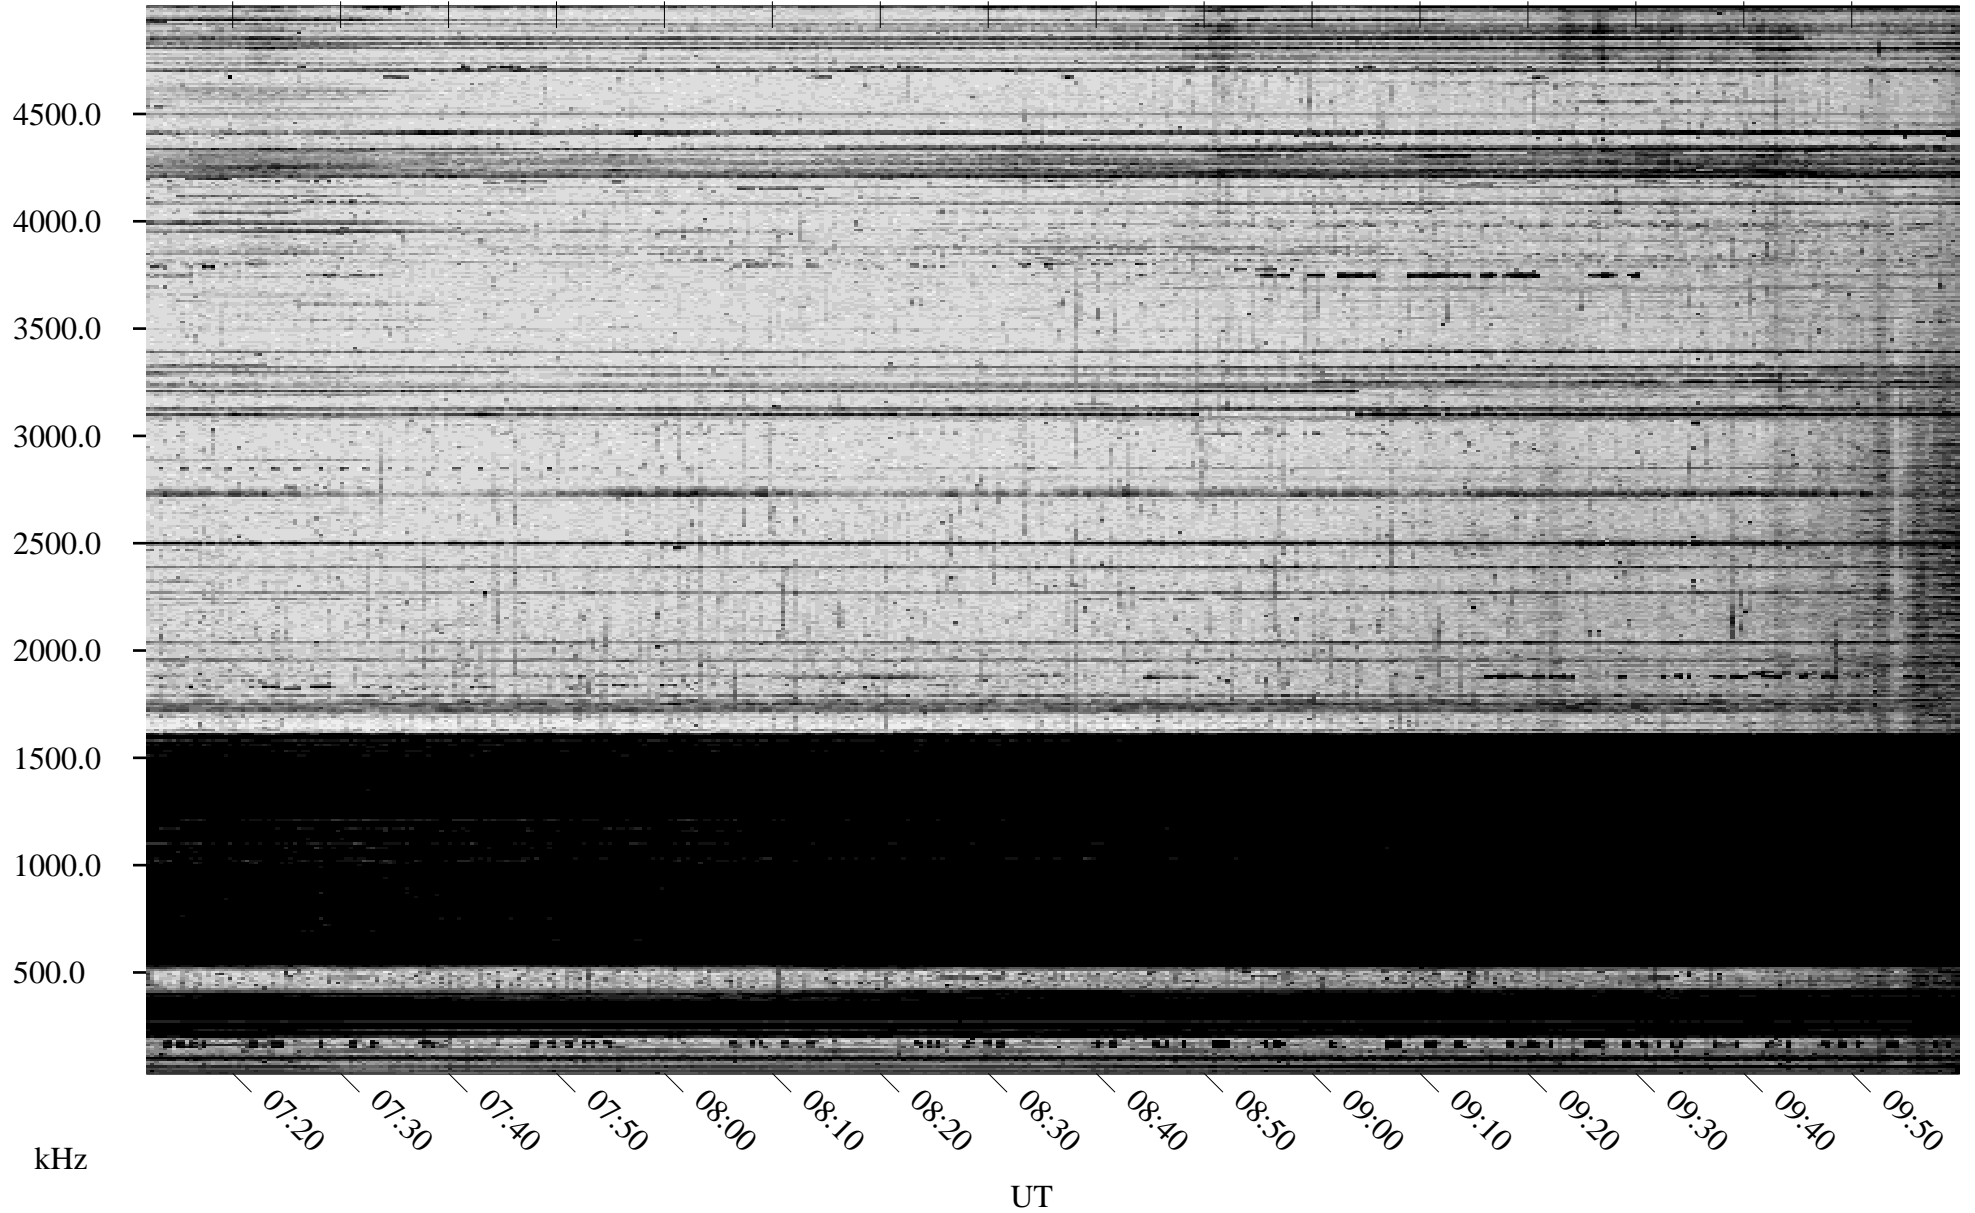

11/08/1996 Churchill, Manitoba

Linear Scale Black = 161 White = 15

ch96313l.r00m max_12

Page 1

11/08/1996 Churchill, Manitoba

Linear Scale Black = 161 White = 15

ch96313l.r00m max_12

Page 2

11/09/1996 Churchill, Manitoba

Linear Scale Black = 161 White = 15

ch96313l.r00m max_12

Page 3

11/09/1996 Churchill, Manitoba

Linear Scale Black = 161 White = 15

ch96313l.r00m max_12

Page 4

11/09/1996 Churchill, Manitoba

Linear Scale Black = 161 White = 15

ch96313l.r00m max_12

Page 5

11/09/1996 Churchill, Manitoba

Linear Scale Black = 161 White = 15

ch96313l.r00m max_12

Page 6

11/09/1996 Churchill, Manitoba

Linear Scale Black = 161 White = 15

ch96313l.r00m max_12

Page 7

11/09/1996 Churchill, Manitoba

Linear Scale Black = 161 White = 15

ch96313l.r00m max_12

Page 8