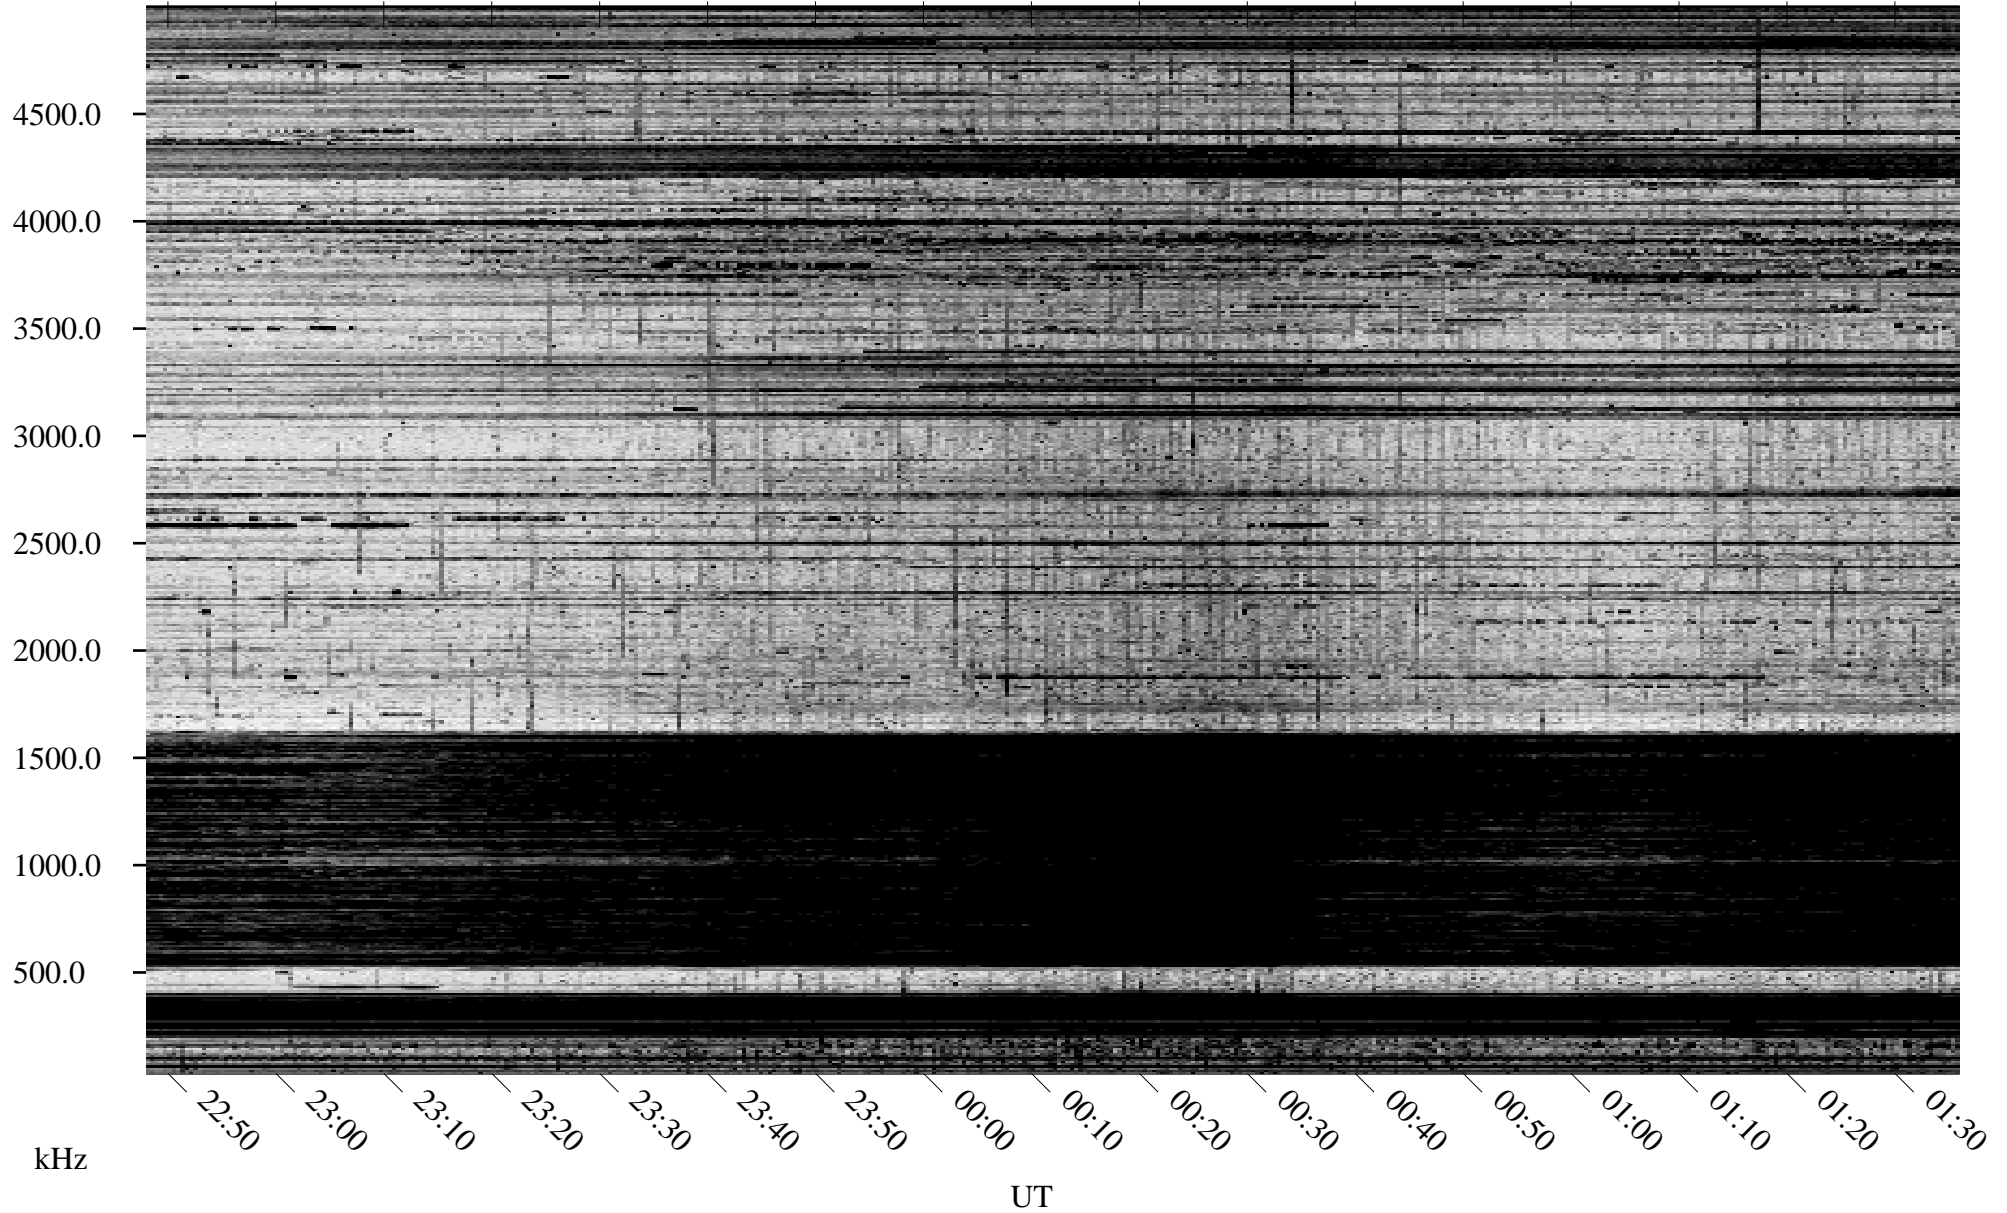

11/08/1996 Churchill, Manitoba

Linear Scale Black = 161 White = 15

ch96313l.r00m max_12

Page 1

11/08/1996 Churchill, Manitoba

Linear Scale Black = 161 White = 15

ch96313l.r00m max_12

Page 2

11/09/1996 Churchill, Manitoba

Linear Scale Black = 161 White = 15

ch96313l.r00m max_12

Page 3

11/09/1996 Churchill, Manitoba

Linear Scale Black = 161 White = 15

ch96313l.r00m max_12

Page 4

11/09/1996 Churchill, Manitoba

Linear Scale Black = 161 White = 15

ch96313l.r00m max_12

Page 5

11/09/1996 Churchill, Manitoba

Linear Scale Black = 161 White = 15

ch96313l.r00m max_12

Page 6

11/09/1996 Churchill, Manitoba

Linear Scale Black = 161 White = 15

ch96313l.r00m max_12

Page 7

11/09/1996 Churchill, Manitoba

Linear Scale Black = 161 White = 15

ch96313l.r00m max_12

Page 8