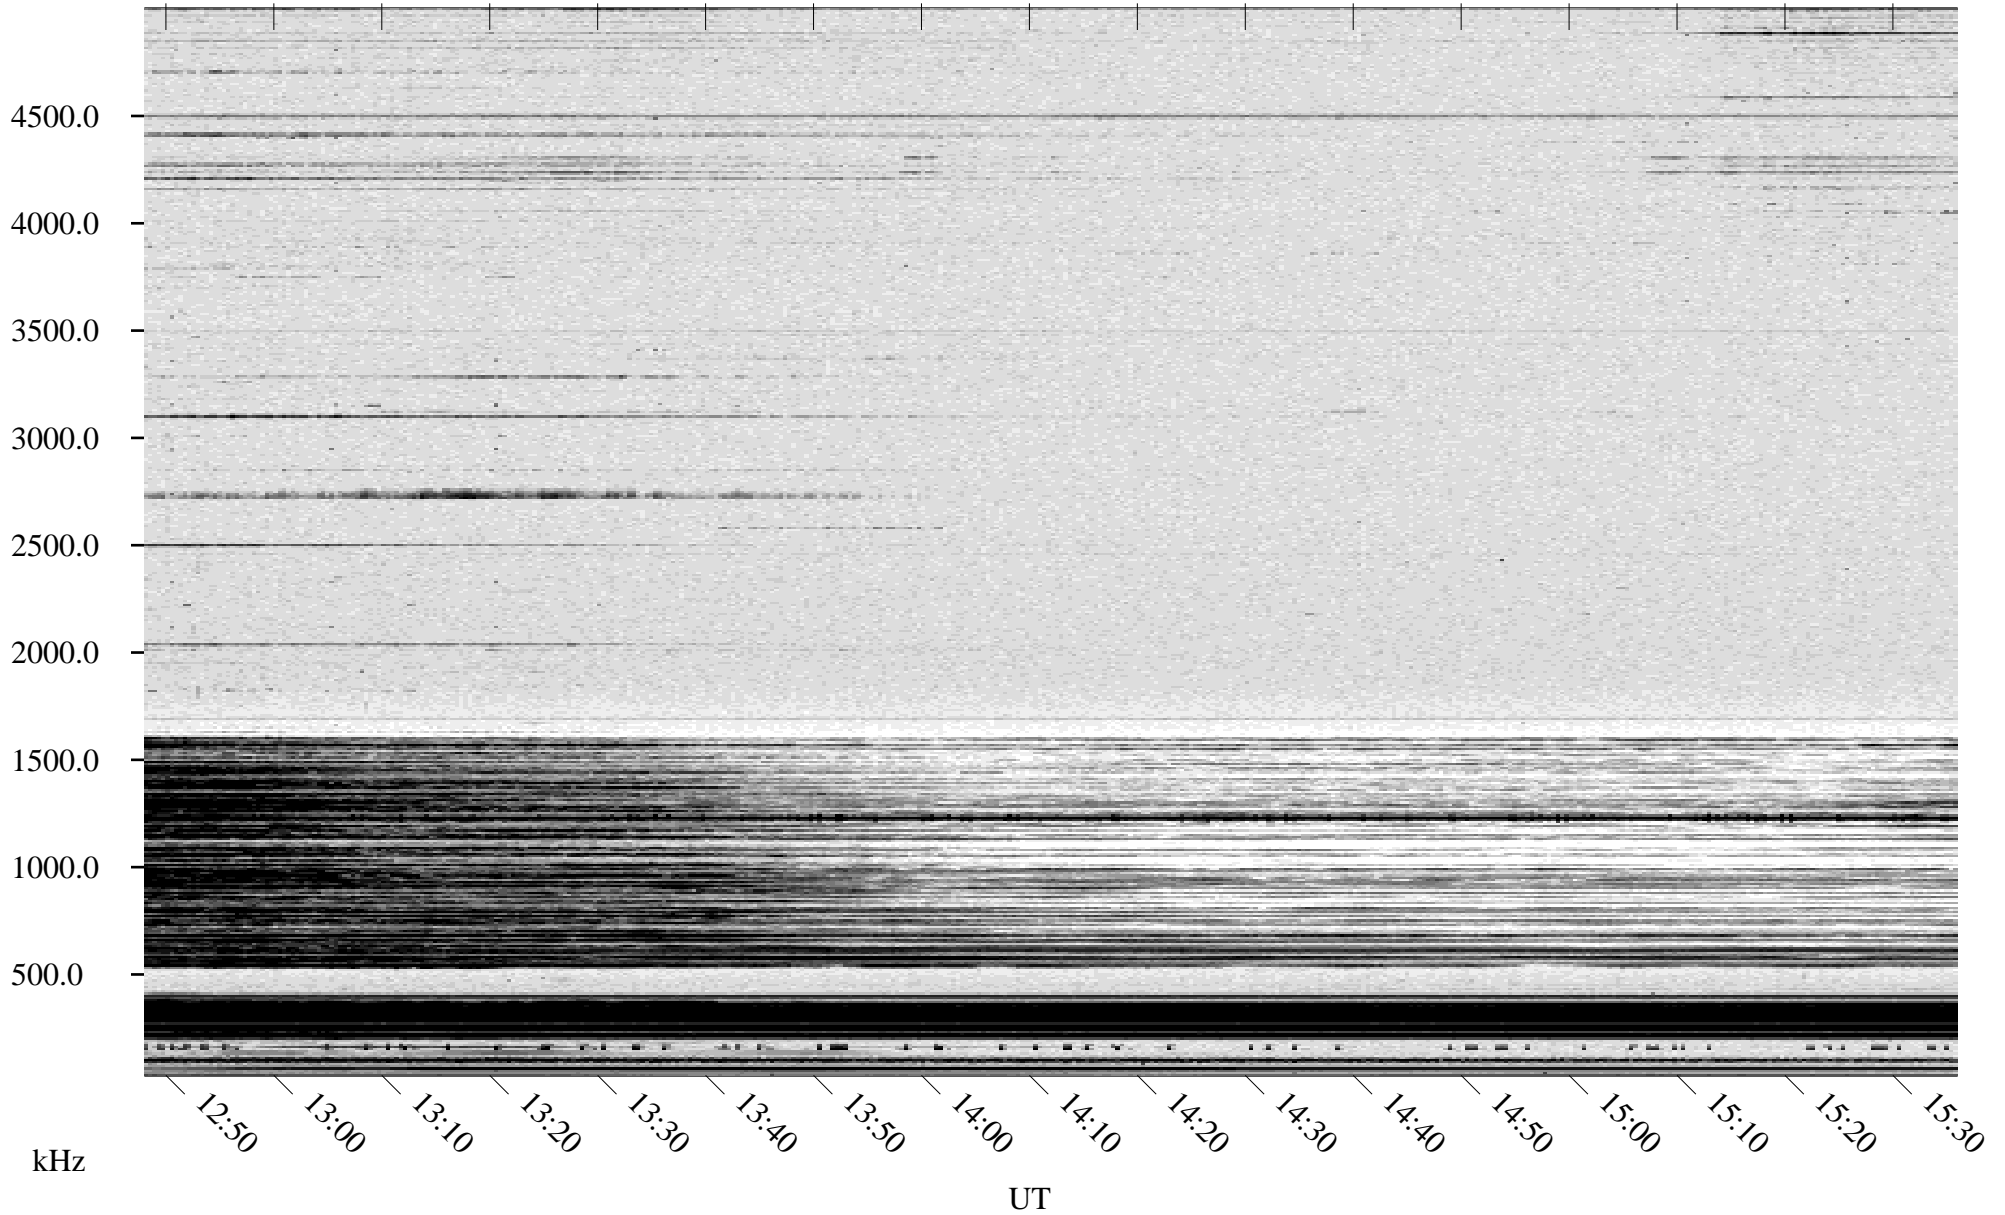

11/08/1996 Churchill, Manitoba

Linear Scale Black = 161 White = 15

ch96313l.r00m max_12

Page 1

11/08/1996 Churchill, Manitoba

Linear Scale Black = 161 White = 15

ch96313l.r00m max_12

Page 2

11/09/1996 Churchill, Manitoba

Linear Scale Black = 161 White = 15

ch96313l.r00m max_12

Page 3

11/09/1996 Churchill, Manitoba

Linear Scale Black = 161 White = 15

ch96313l.r00m max_12

Page 4

11/09/1996 Churchill, Manitoba

Linear Scale Black = 161 White = 15

ch96313l.r00m max_12

Page 5

11/09/1996 Churchill, Manitoba

Linear Scale Black = 161 White = 15

ch96313l.r00m max_12

Page 6

11/09/1996 Churchill, Manitoba

Linear Scale Black = 161 White = 15

ch96313l.r00m max_12

Page 7

11/09/1996 Churchill, Manitoba

Linear Scale Black = 161 White = 15

ch96313l.r00m max_12

Page 8