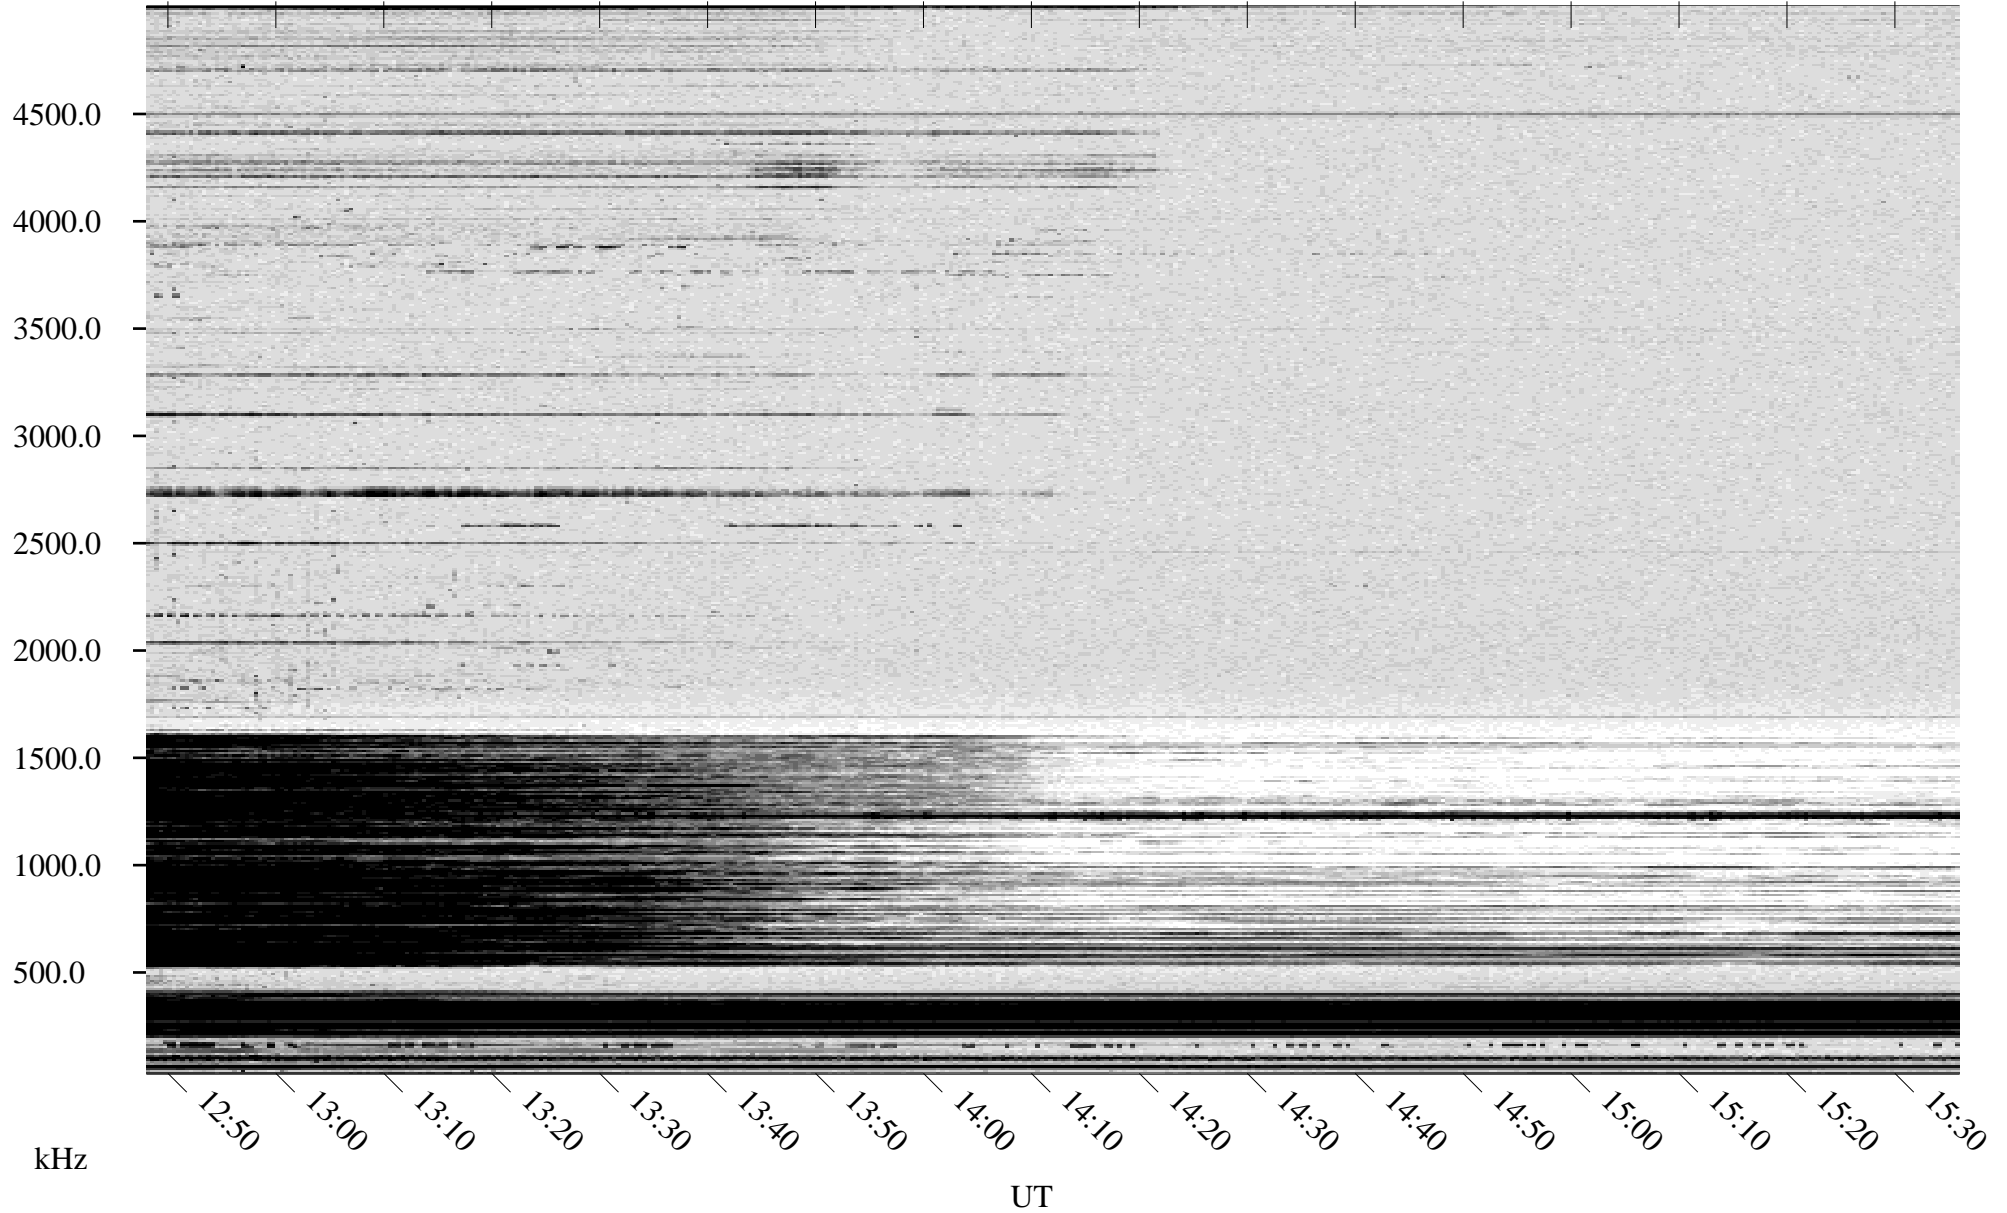

11/09/1996 Churchill, Manitoba

Linear Scale Black = 161 White = 15

ch96314l.r00m max_12

Page 1

11/09/1996 Churchill, Manitoba

Linear Scale Black = 161 White = 15

ch96314l.r00m max_12

Page 2

11/10/1996 Churchill, Manitoba

Linear Scale Black = 161 White = 15

ch96314l.r00m max_12

Page 3

11/10/1996 Churchill, Manitoba

Linear Scale Black = 161 White = 15

ch96314l.r00m max_12

Page 4

11/10/1996 Churchill, Manitoba

Linear Scale Black = 161 White = 15

ch96314l.r00m max_12

Page 5

11/10/1996 Churchill, Manitoba

Linear Scale Black = 161 White = 15

ch96314l.r00m max_12

Page 6

11/10/1996 Churchill, Manitoba

Linear Scale Black = 161 White = 15

ch96314l.r00m max_12

Page 7

11/10/1996 Churchill, Manitoba

Linear Scale Black = 161 White = 15

ch96314l.r00m max_12

Page 8