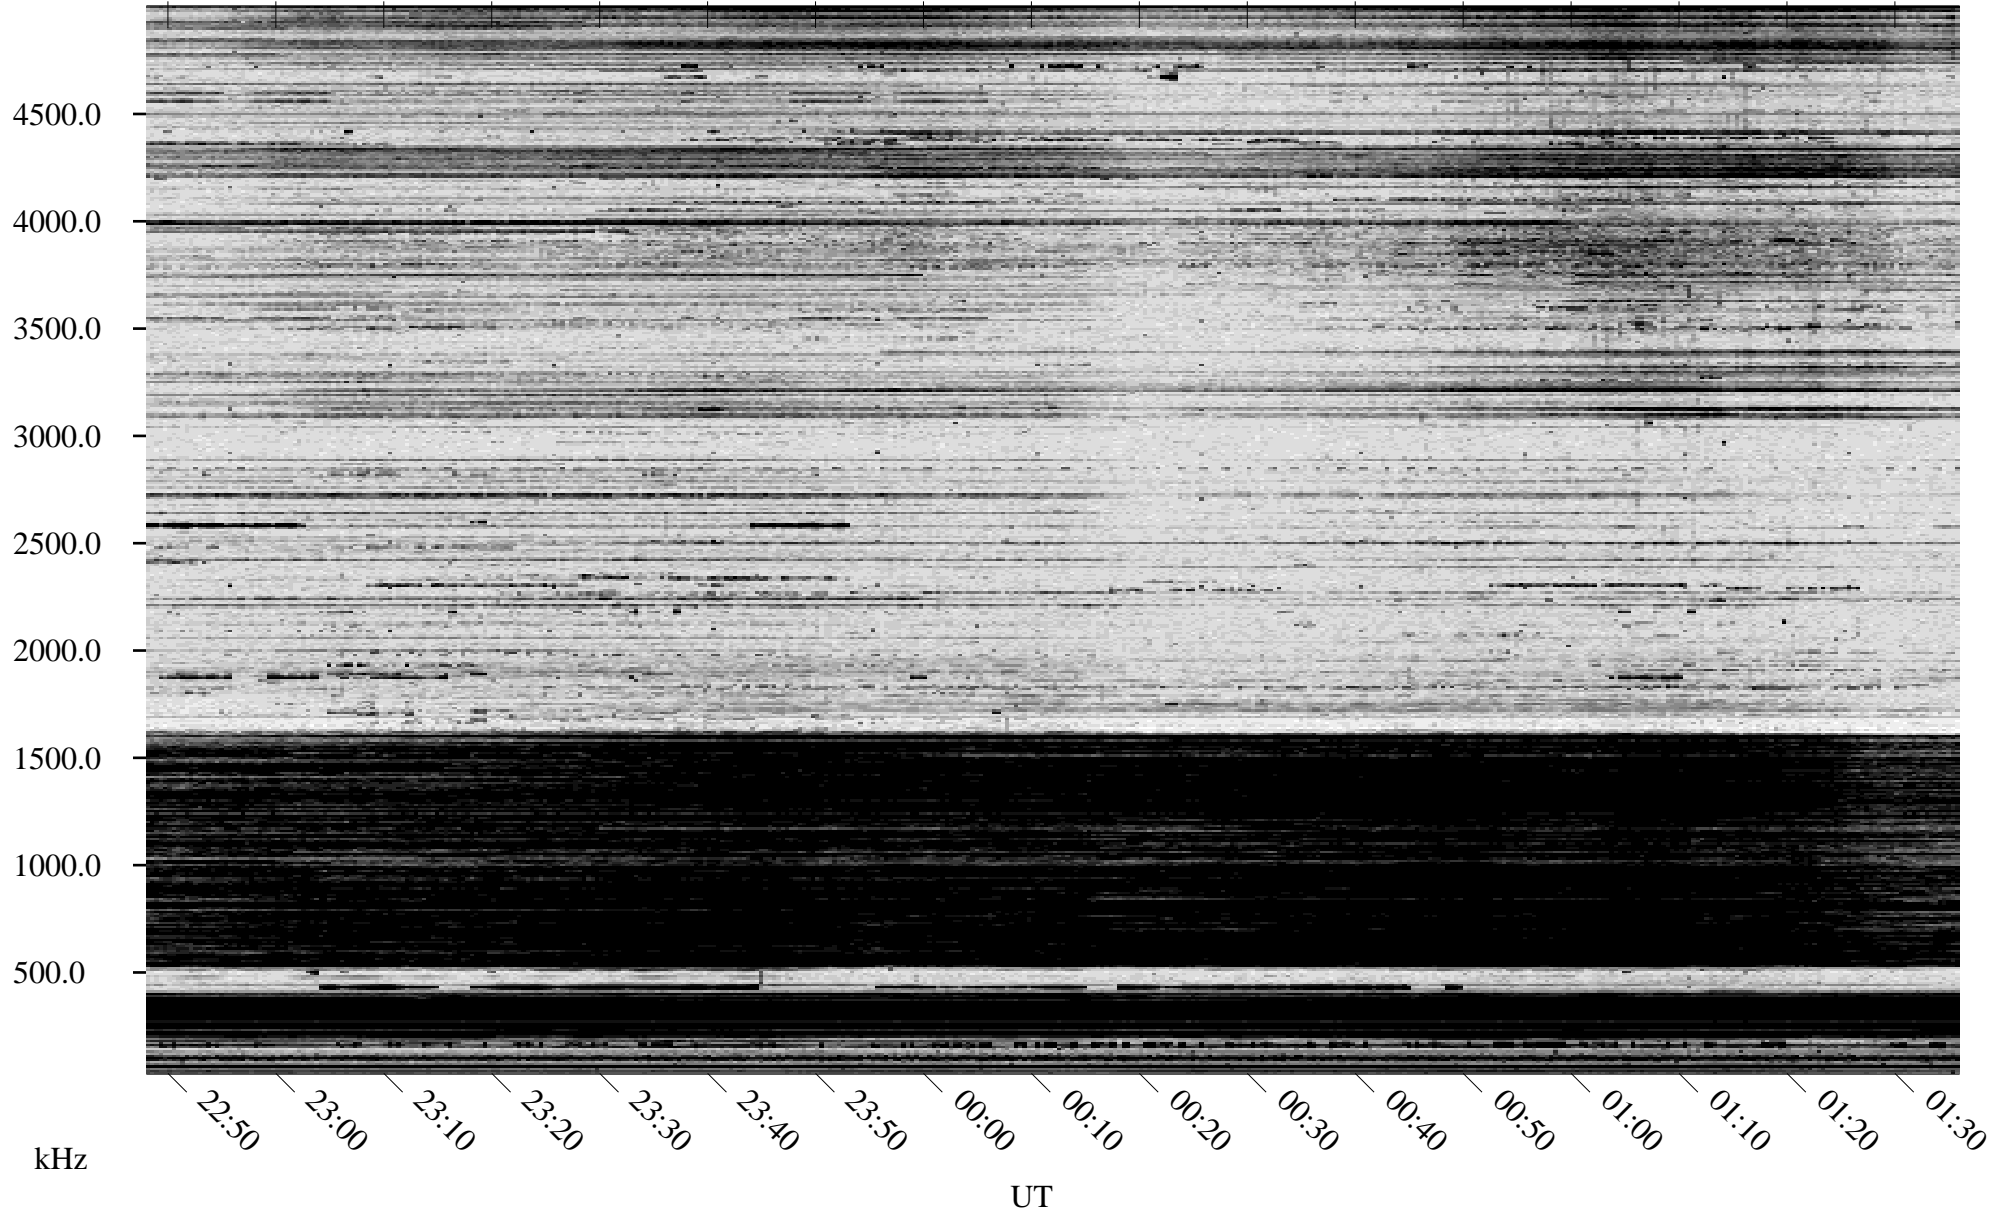

11/09/1996 Churchill, Manitoba

Linear Scale Black = 161 White = 15

ch96314l.r00m max_12

Page 1

11/09/1996 Churchill, Manitoba

Linear Scale Black = 161 White = 15

ch96314l.r00m max_12

Page 2

11/10/1996 Churchill, Manitoba

Linear Scale Black = 161 White = 15

ch96314l.r00m max_12

Page 3

11/10/1996 Churchill, Manitoba

Linear Scale Black = 161 White = 15

ch96314l.r00m max_12

Page 4

11/10/1996 Churchill, Manitoba

Linear Scale Black = 161 White = 15

ch96314l.r00m max_12

Page 5

11/10/1996 Churchill, Manitoba

Linear Scale Black = 161 White = 15

ch96314l.r00m max_12

Page 6

11/10/1996 Churchill, Manitoba

Linear Scale Black = 161 White = 15

ch96314l.r00m max_12

Page 7

11/10/1996 Churchill, Manitoba

Linear Scale Black = 161 White = 15

ch96314l.r00m max_12

Page 8