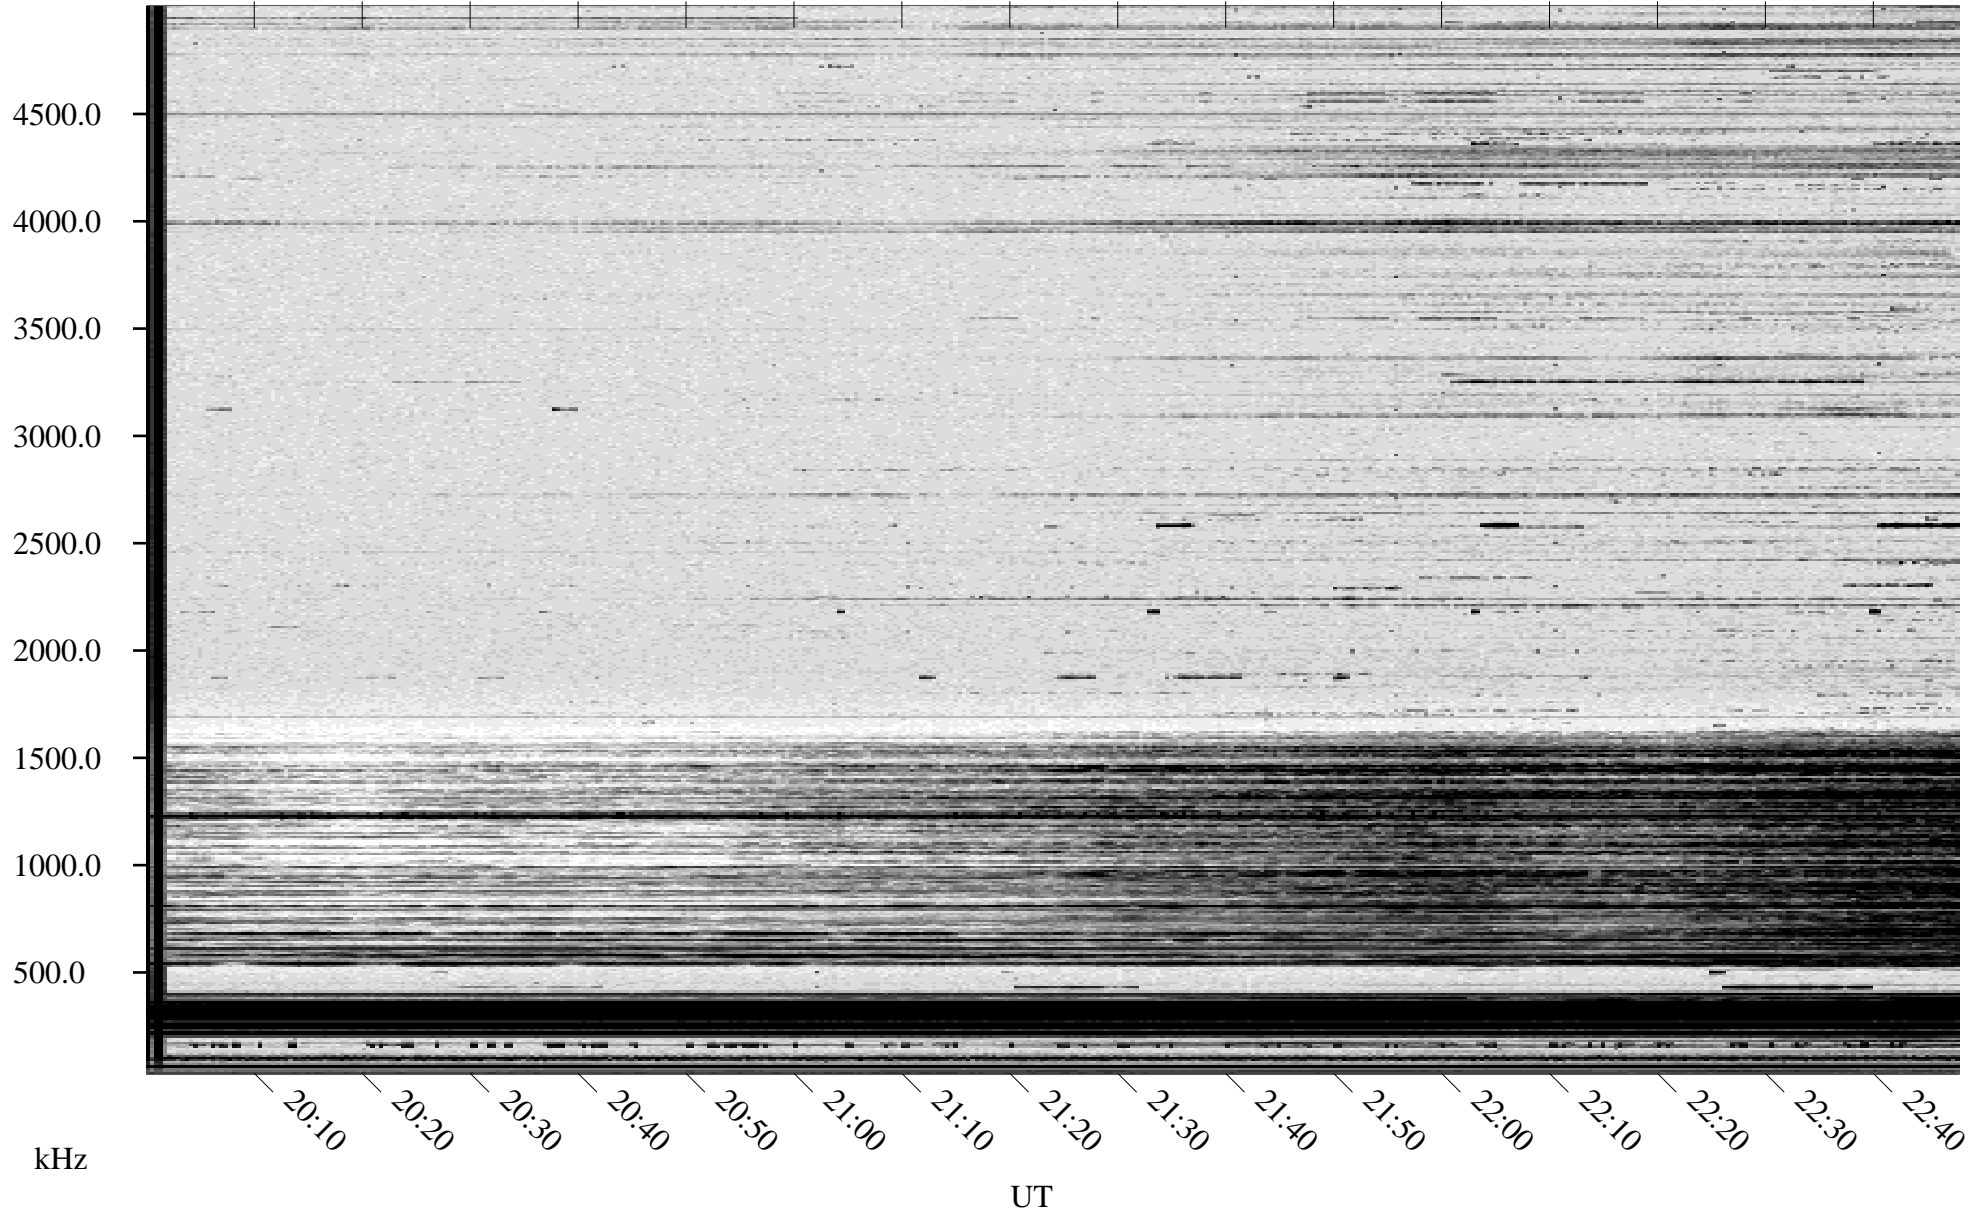

11/09/1996 Churchill, Manitoba

Linear Scale Black = 161 White = 15

ch96314l.r00m max_12

Page 1

11/09/1996 Churchill, Manitoba

Linear Scale Black = 161 White = 15

ch96314l.r00m max_12

Page 2

11/10/1996 Churchill, Manitoba

Linear Scale Black = 161 White = 15

ch96314l.r00m max_12

Page 3

11/10/1996 Churchill, Manitoba

Linear Scale Black = 161 White = 15

ch96314l.r00m max_12

Page 4

11/10/1996 Churchill, Manitoba

Linear Scale Black = 161 White = 15

ch96314l.r00m max_12

Page 5

11/10/1996 Churchill, Manitoba

Linear Scale Black = 161 White = 15

ch96314l.r00m max_12

Page 6

11/10/1996 Churchill, Manitoba

Linear Scale Black = 161 White = 15

ch96314l.r00m max_12

Page 7

11/10/1996 Churchill, Manitoba

Linear Scale Black = 161 White = 15

ch96314l.r00m max_12

Page 8