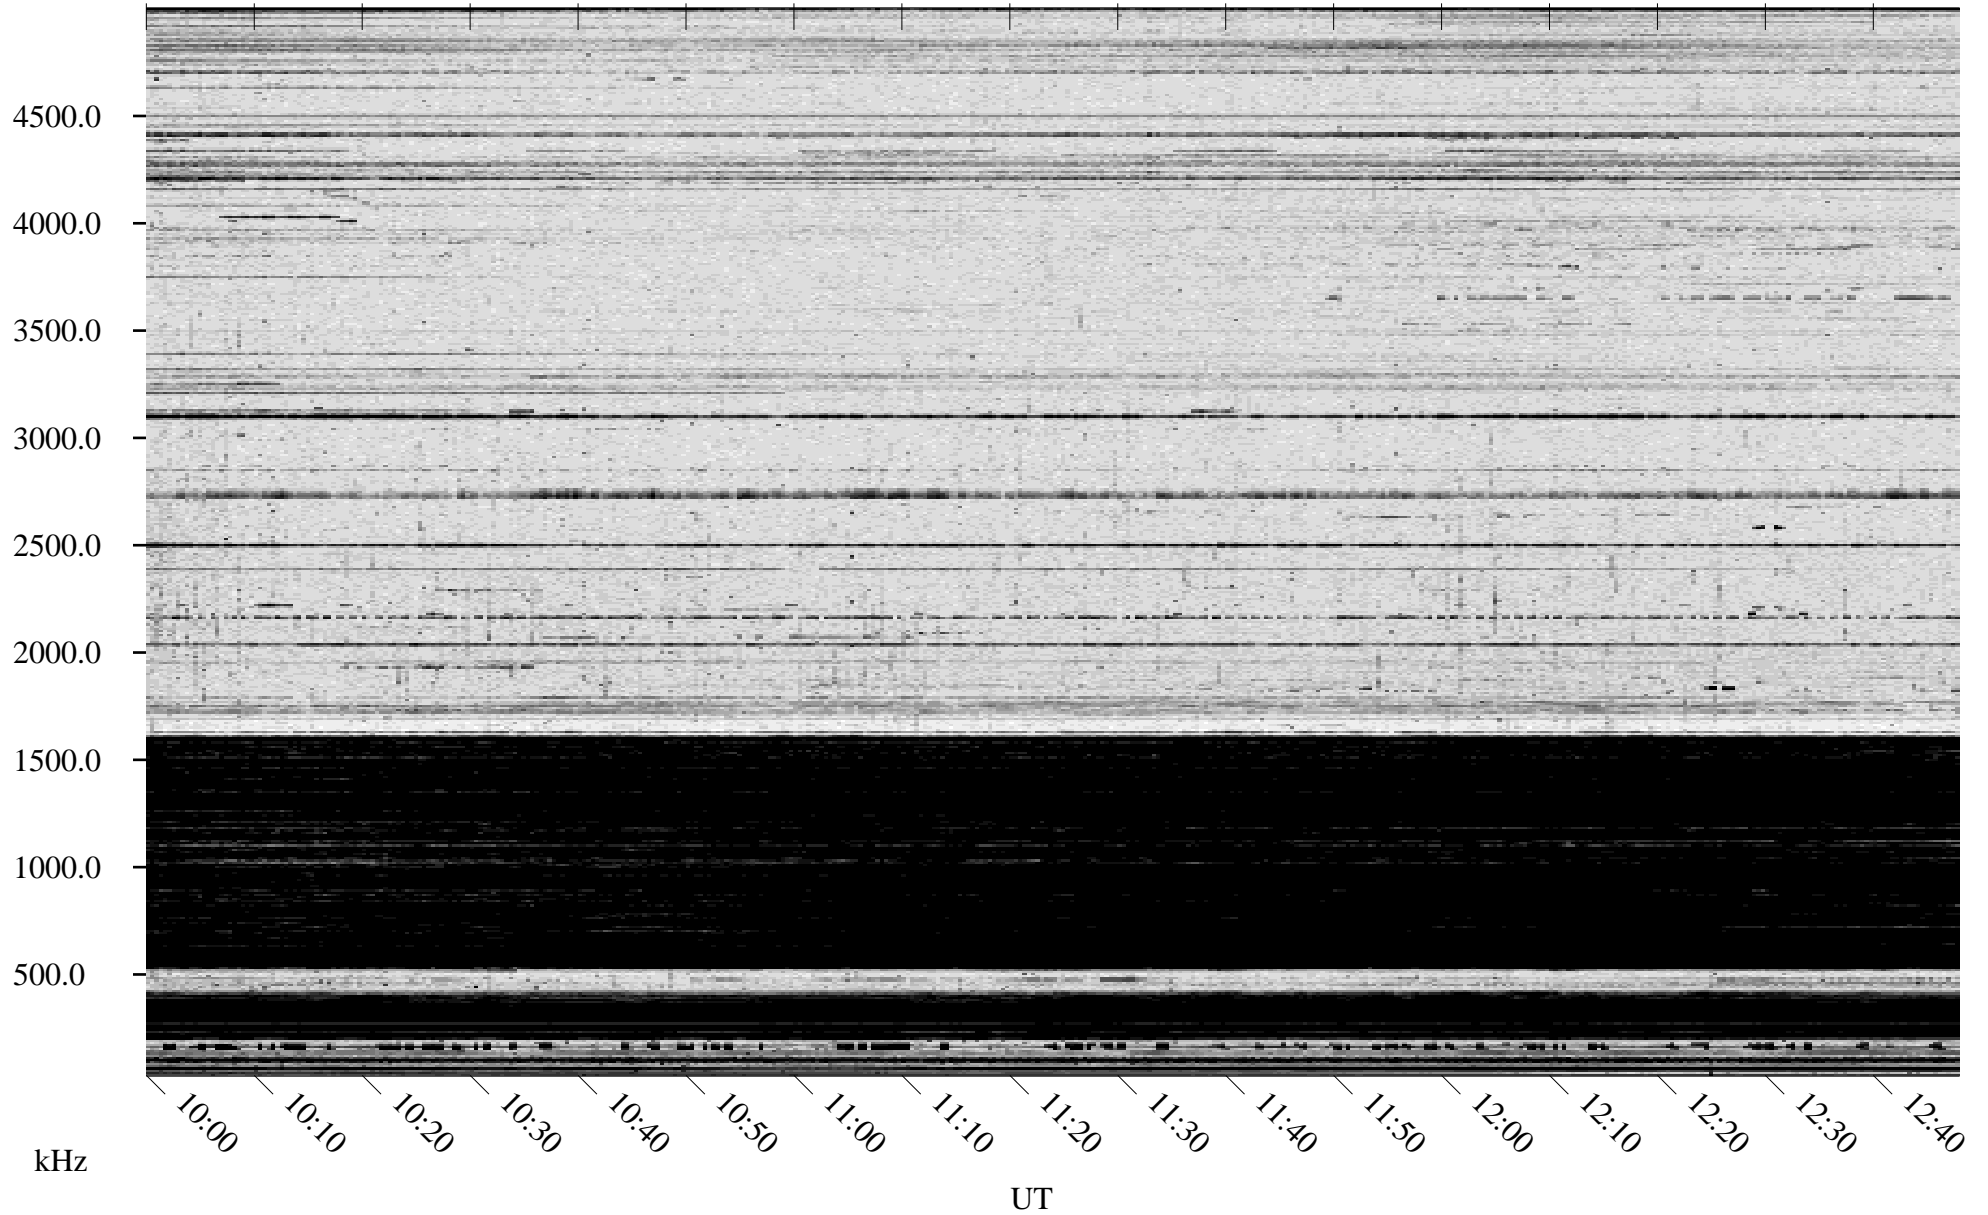

11/09/1996 Churchill, Manitoba

Linear Scale Black = 161 White = 15

ch96314l.r00m max_12

Page 1

11/09/1996 Churchill, Manitoba

Linear Scale Black = 161 White = 15

ch96314l.r00m max_12

Page 2

11/10/1996 Churchill, Manitoba

Linear Scale Black = 161 White = 15

ch96314l.r00m max_12

Page 3

11/10/1996 Churchill, Manitoba

Linear Scale Black = 161 White = 15

ch96314l.r00m max_12

Page 4

11/10/1996 Churchill, Manitoba

Linear Scale Black = 161 White = 15

ch96314l.r00m max_12

Page 5

11/10/1996 Churchill, Manitoba

Linear Scale Black = 161 White = 15

ch96314l.r00m max_12

Page 6

11/10/1996 Churchill, Manitoba

Linear Scale Black = 161 White = 15

ch96314l.r00m max_12

Page 7

11/10/1996 Churchill, Manitoba

Linear Scale Black = 161 White = 15

ch96314l.r00m max_12

Page 8