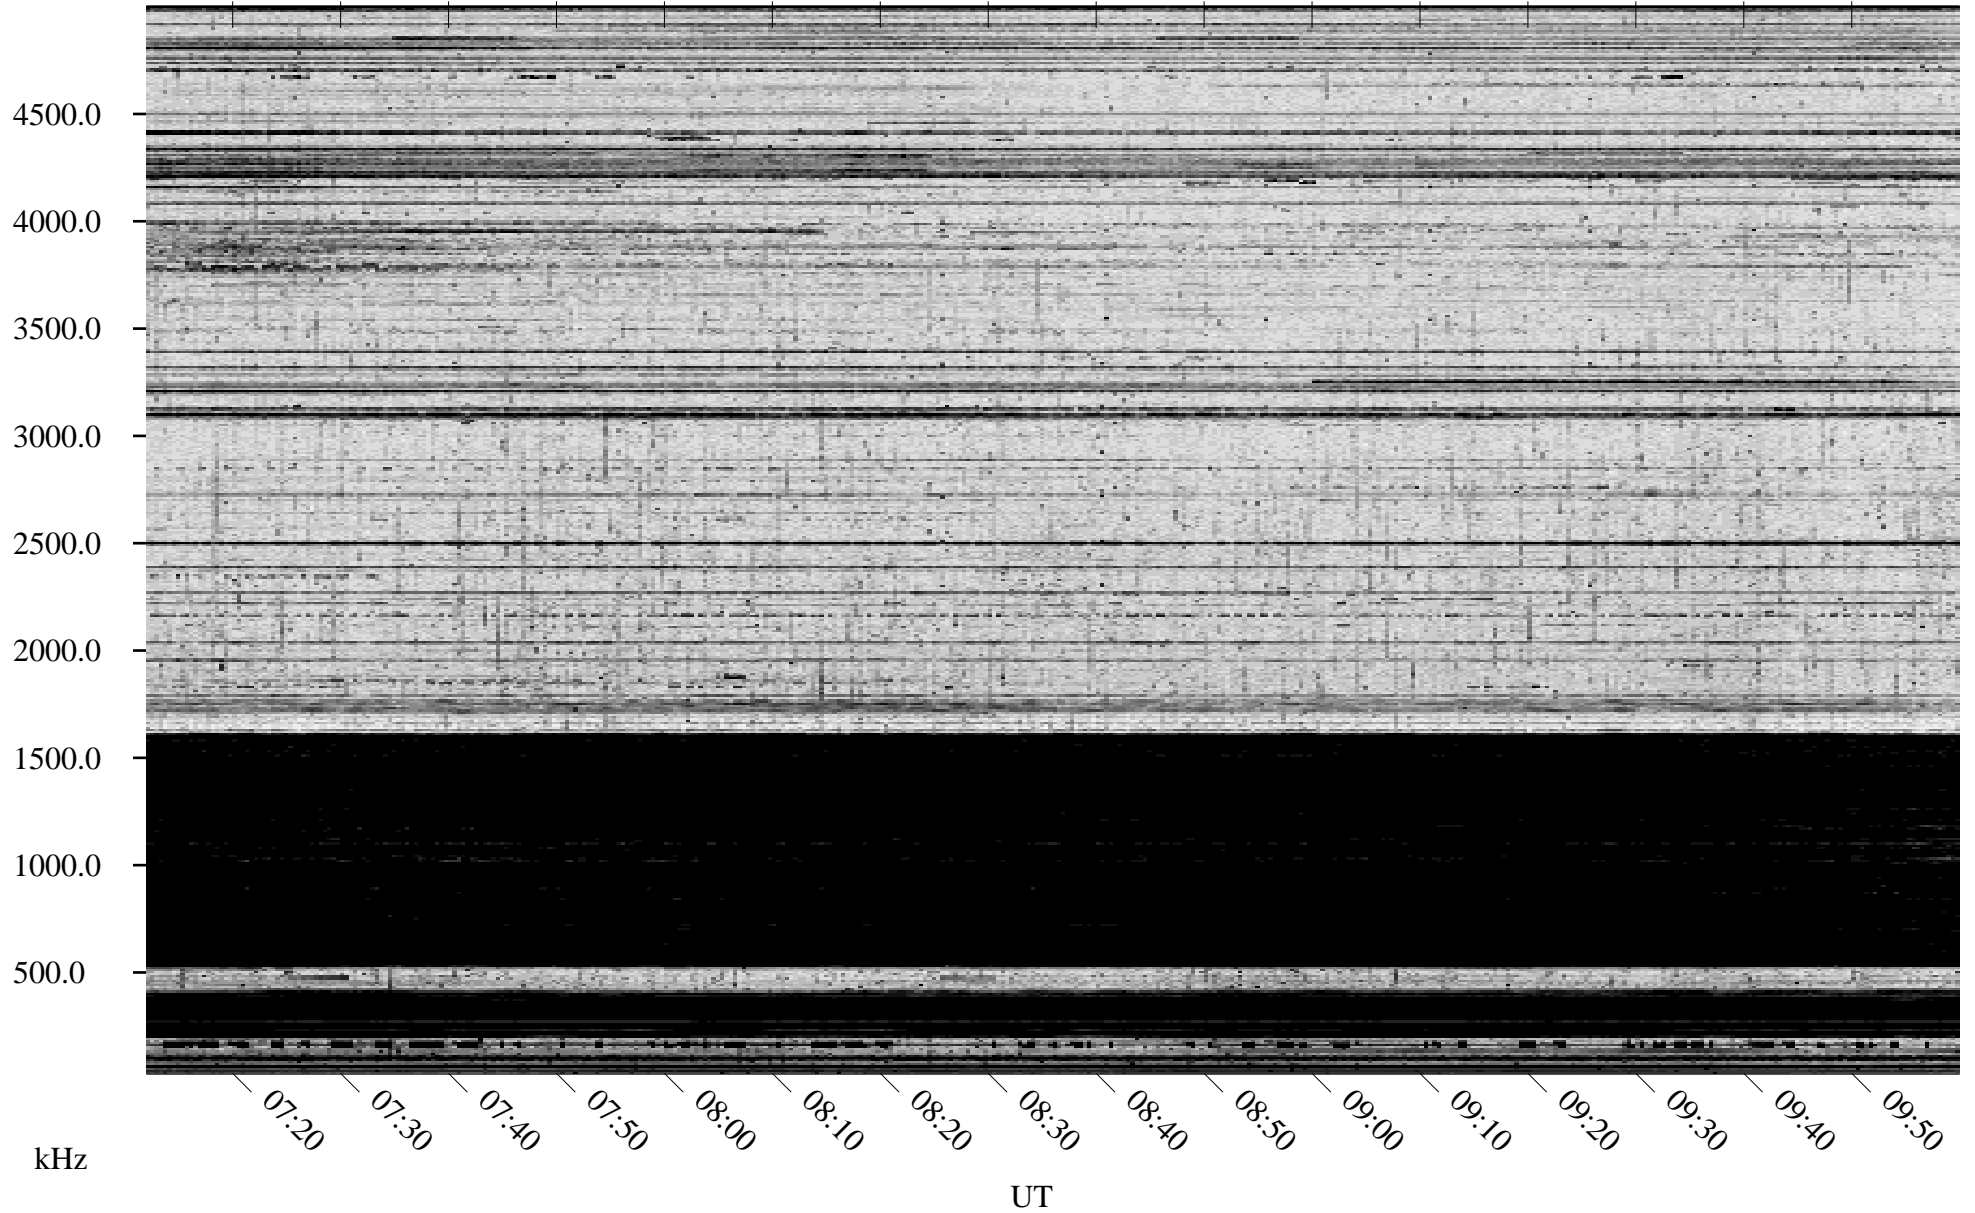

11/09/1996 Churchill, Manitoba

Linear Scale Black = 161 White = 15

ch96314l.r00m max_12

Page 1

11/09/1996 Churchill, Manitoba

Linear Scale Black = 161 White = 15

ch96314l.r00m max_12

Page 2

11/10/1996 Churchill, Manitoba

Linear Scale Black = 161 White = 15

ch96314l.r00m max_12

Page 3

11/10/1996 Churchill, Manitoba

Linear Scale Black = 161 White = 15

ch96314l.r00m max_12

Page 4

11/10/1996 Churchill, Manitoba

Linear Scale Black = 161 White = 15

ch96314l.r00m max_12

Page 5

11/10/1996 Churchill, Manitoba

Linear Scale Black = 161 White = 15

ch96314l.r00m max_12

Page 6

11/10/1996 Churchill, Manitoba

Linear Scale Black = 161 White = 15

ch96314l.r00m max_12

Page 7

11/10/1996 Churchill, Manitoba

Linear Scale Black = 161 White = 15

ch96314l.r00m max_12

Page 8