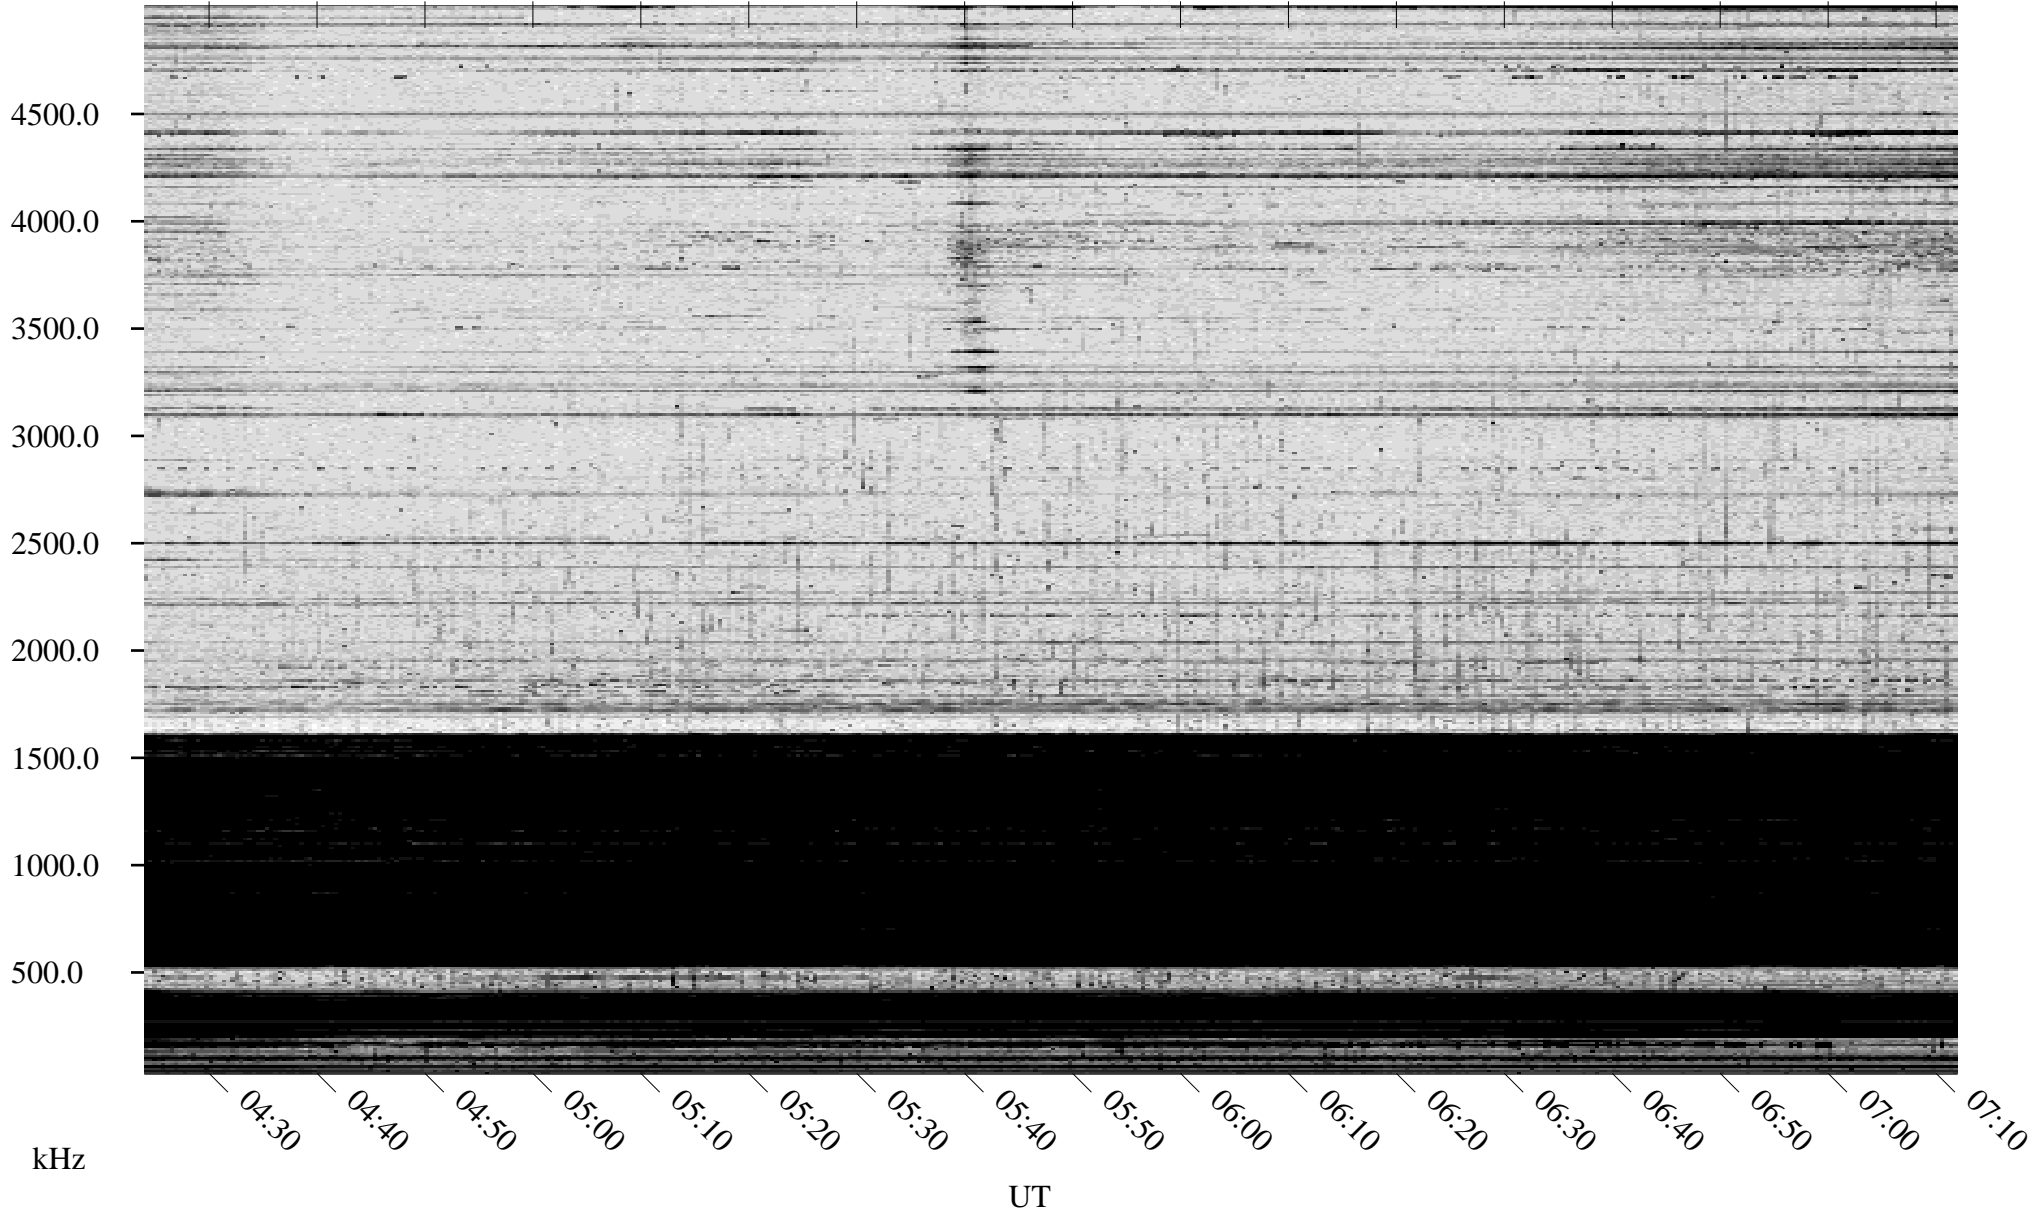

11/09/1996 Churchill, Manitoba

Linear Scale Black = 161 White = 15

ch96314l.r00m max_12

Page 1

11/09/1996 Churchill, Manitoba

Linear Scale Black = 161 White = 15

ch96314l.r00m max_12

Page 2

11/10/1996 Churchill, Manitoba

Linear Scale Black = 161 White = 15

ch96314l.r00m max_12

Page 3

11/10/1996 Churchill, Manitoba

Linear Scale Black = 161 White = 15

ch96314l.r00m max_12

Page 4

11/10/1996 Churchill, Manitoba

Linear Scale Black = 161 White = 15

ch96314l.r00m max_12

Page 5

11/10/1996 Churchill, Manitoba

Linear Scale Black = 161 White = 15

ch96314l.r00m max_12

Page 6

11/10/1996 Churchill, Manitoba

Linear Scale Black = 161 White = 15

ch96314l.r00m max_12

Page 7

11/10/1996 Churchill, Manitoba

Linear Scale Black = 161 White = 15

ch96314l.r00m max_12

Page 8