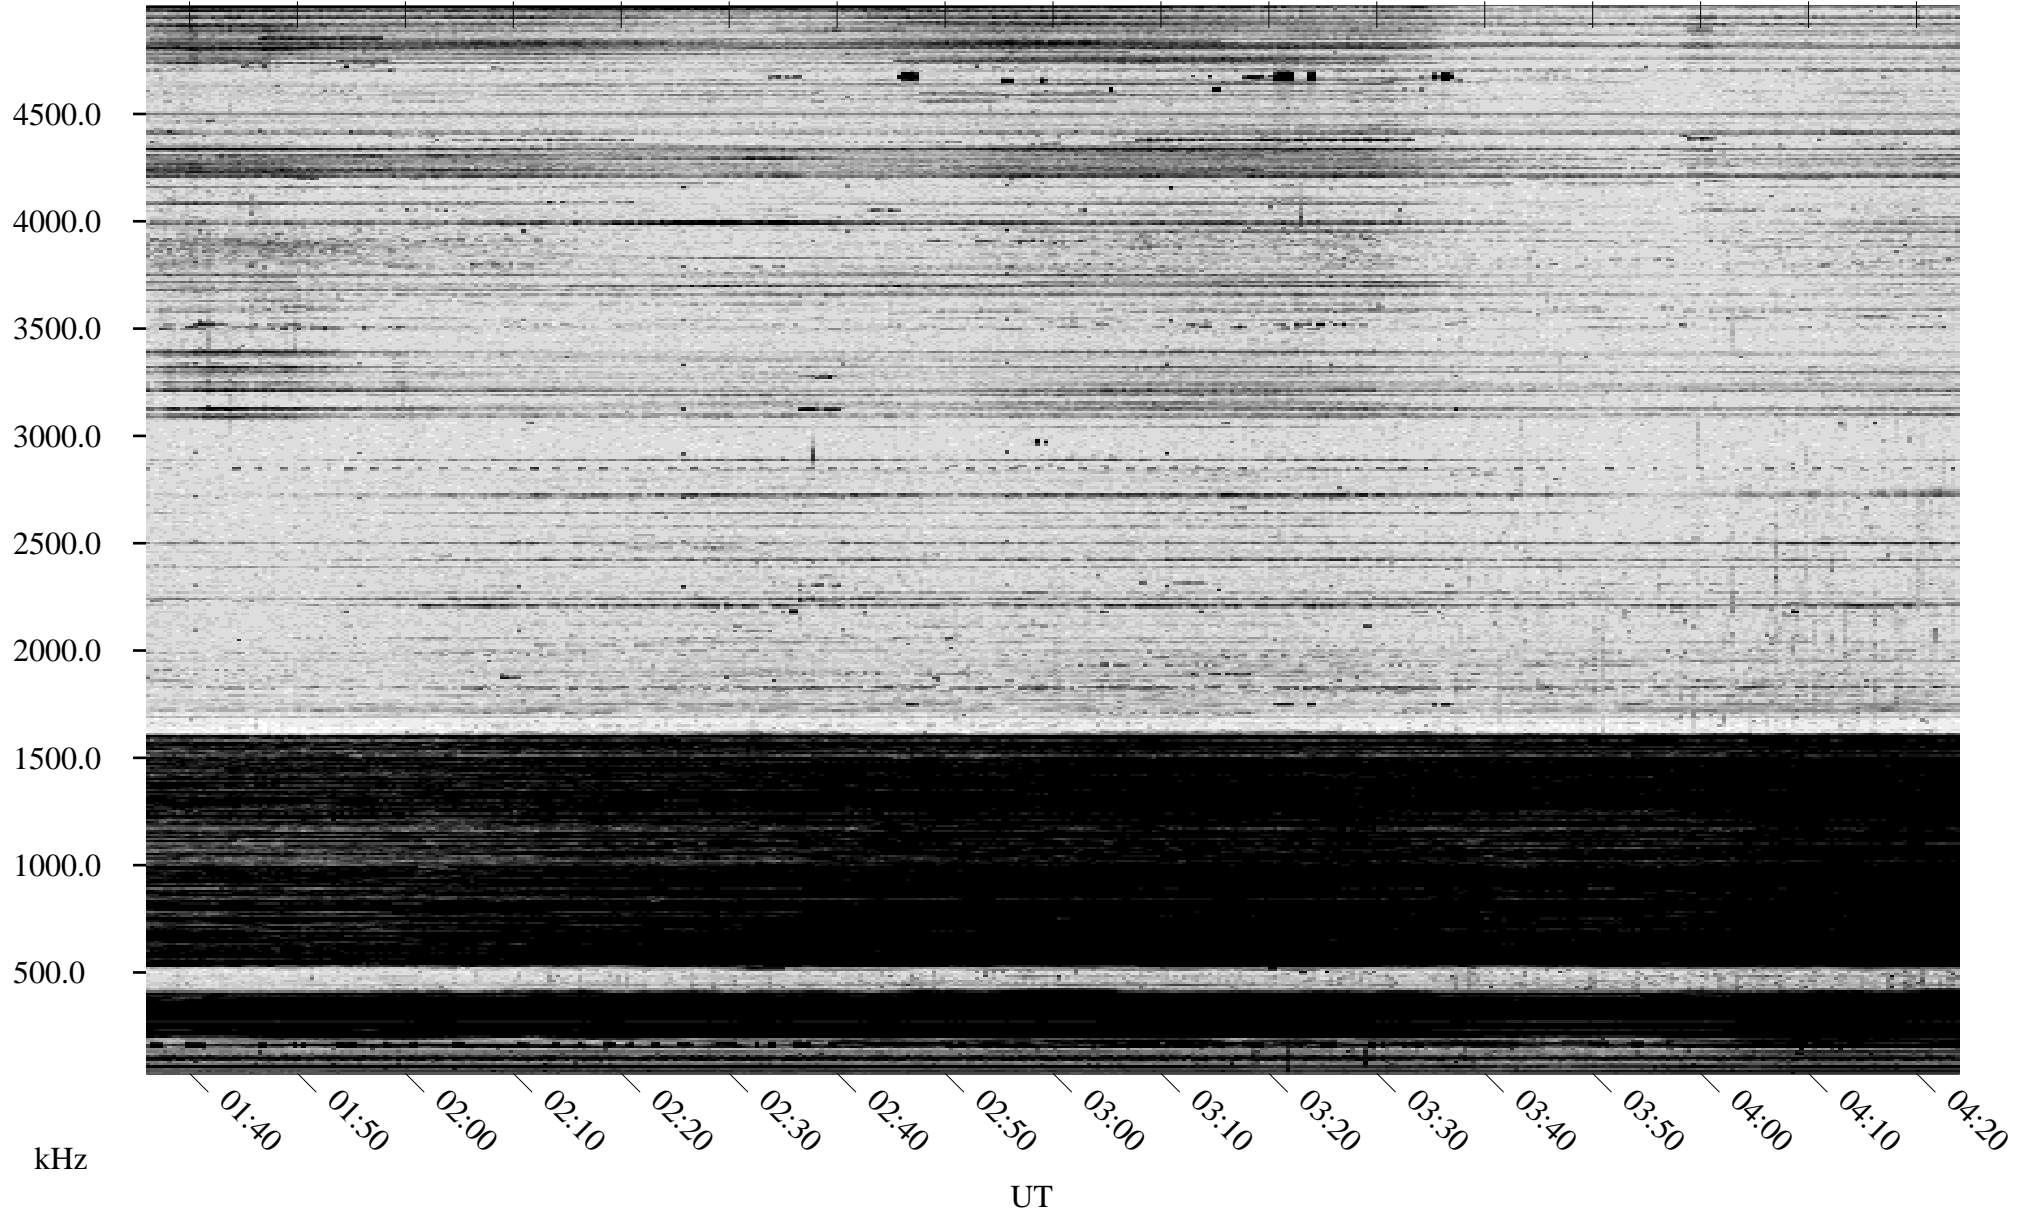

11/09/1996 Churchill, Manitoba

Linear Scale Black = 161 White = 15

ch96314l.r00m max_12

Page 1

11/09/1996 Churchill, Manitoba

Linear Scale Black = 161 White = 15

ch96314l.r00m max_12

Page 2

11/10/1996 Churchill, Manitoba

Linear Scale Black = 161 White = 15

ch96314l.r00m max_12

Page 3

11/10/1996 Churchill, Manitoba

Linear Scale Black = 161 White = 15

ch96314l.r00m max_12

Page 4

11/10/1996 Churchill, Manitoba

Linear Scale Black = 161 White = 15

ch96314l.r00m max_12

Page 5

11/10/1996 Churchill, Manitoba

Linear Scale Black = 161 White = 15

ch96314l.r00m max_12

Page 6

11/10/1996 Churchill, Manitoba

Linear Scale Black = 161 White = 15

ch96314l.r00m max_12

Page 7

11/10/1996 Churchill, Manitoba

Linear Scale Black = 161 White = 15

ch96314l.r00m max_12

Page 8