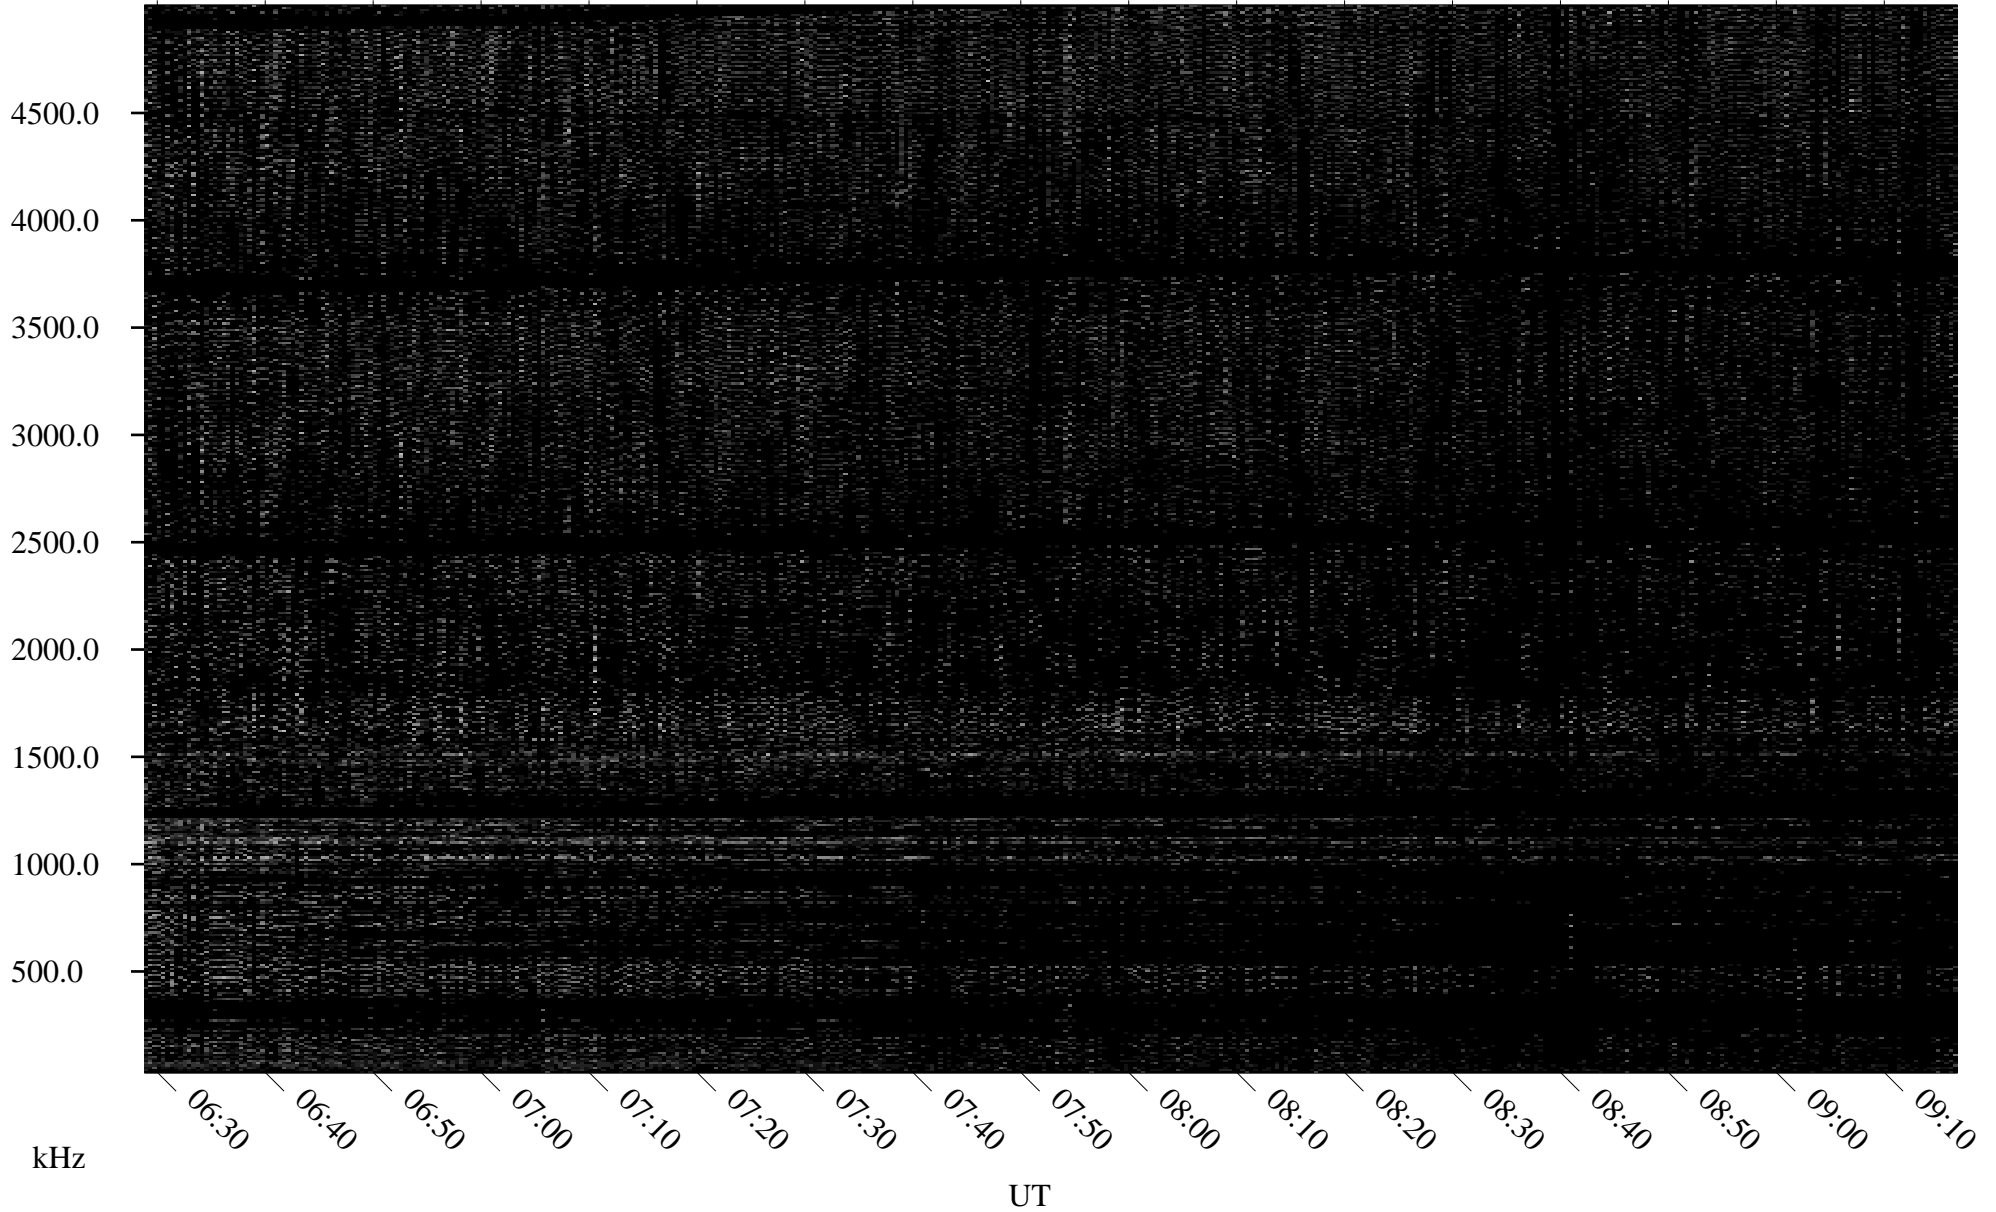

11/23/1996 Churchill, Manitoba

Linear Scale Black = 161 White = 15

ch96328l.r00m max_12

Page 1

11/23/1996 Churchill, Manitoba

Linear Scale Black = 161 White = 15

ch96328l.r00m max_12

Page 2

11/23/1996 Churchill, Manitoba

Linear Scale Black = 161 White = 15

ch96328l.r00m max_12

Page 3

11/23/1996 Churchill, Manitoba

Linear Scale Black = 161 White = 15

ch96328l.r00m max_12

Page 4

11/23/1996 Churchill, Manitoba

Linear Scale Black = 161 White = 15

ch96328l.r00m max_12

Page 5

UT