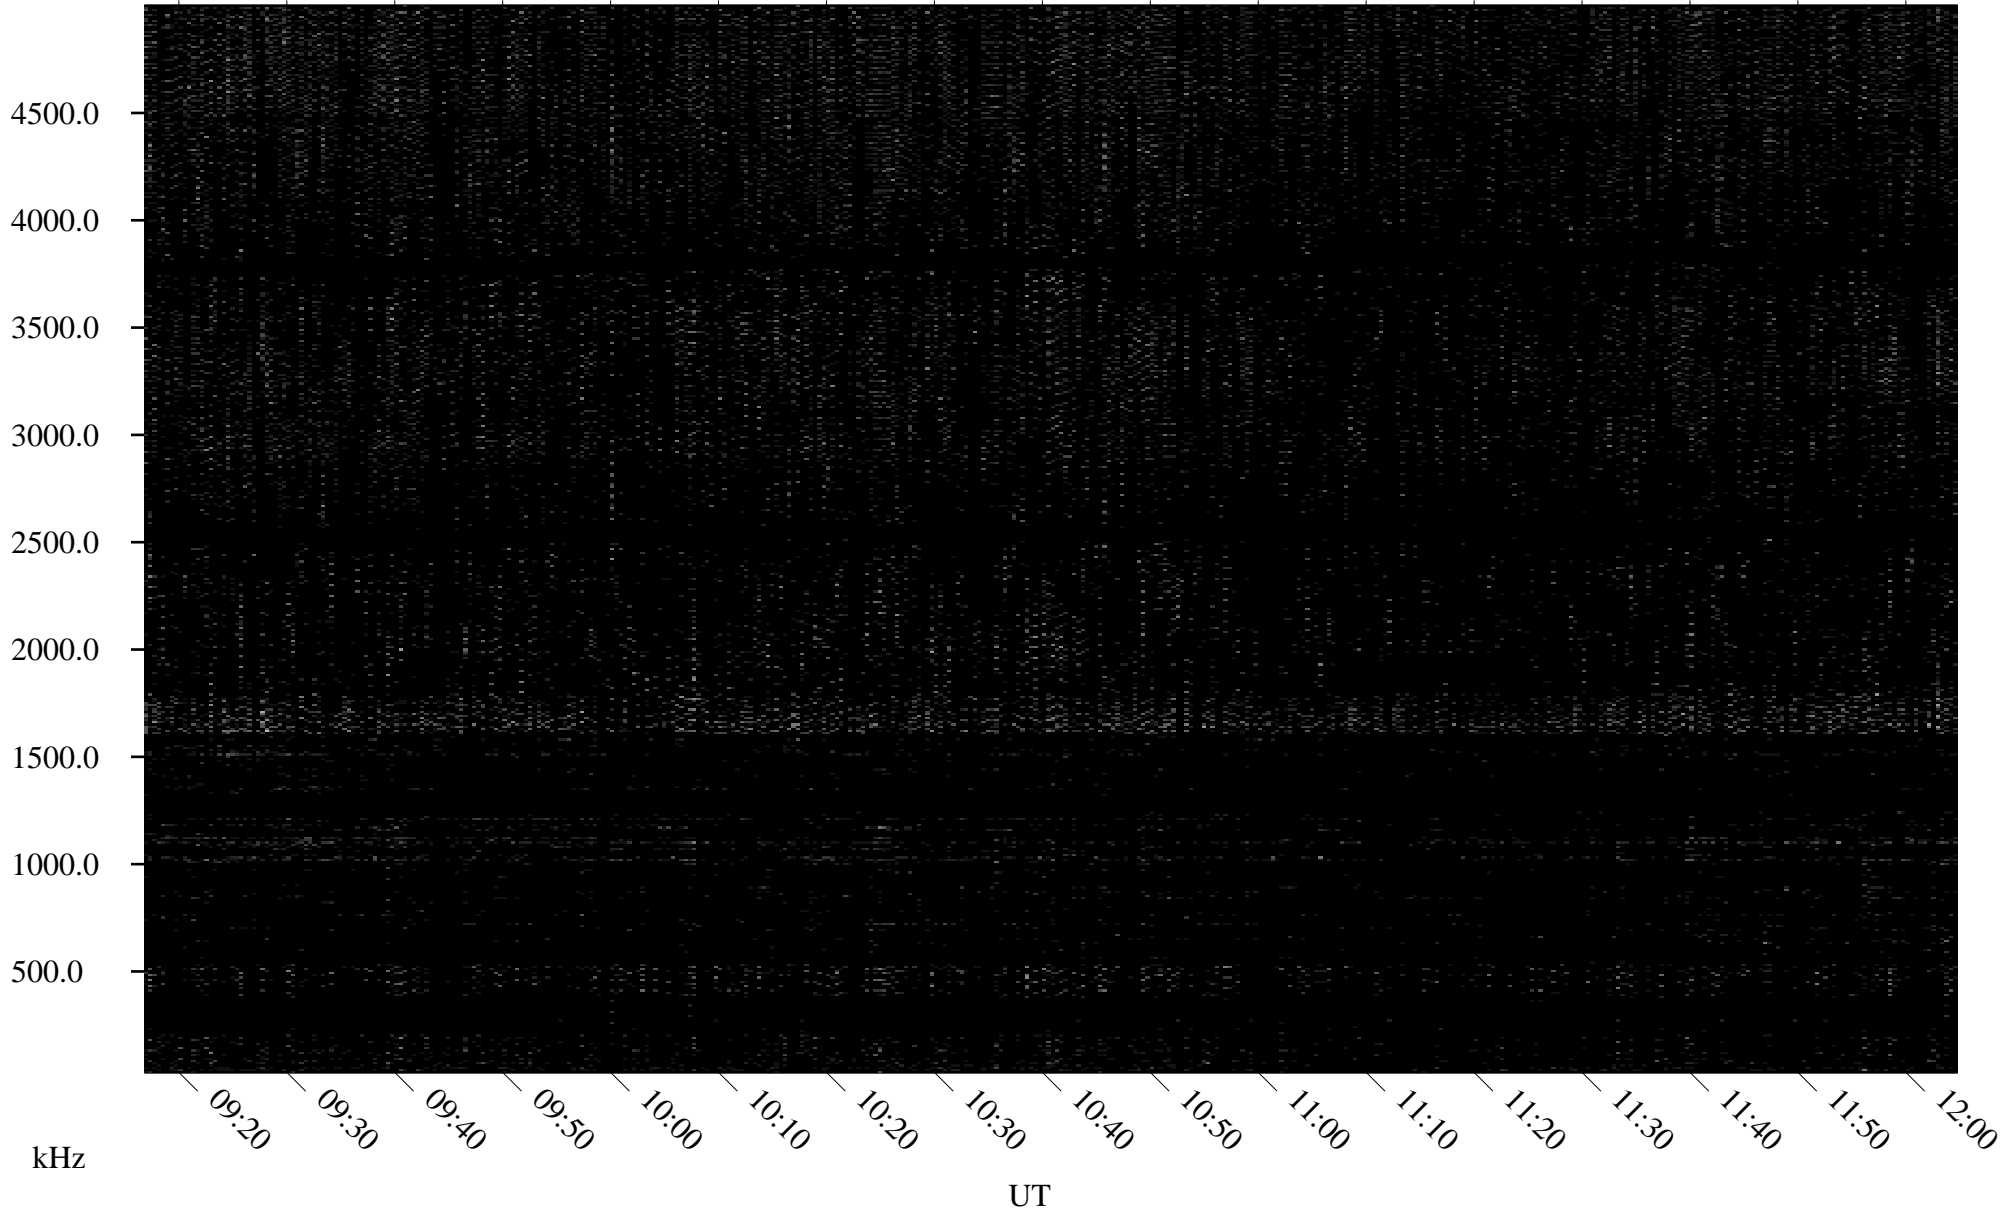

11/23/1996 Churchill, Manitoba

Linear Scale Black = 161 White = 15

ch96328l.r00m max_12

Page 1

11/23/1996 Churchill, Manitoba

Linear Scale Black = 161 White = 15

ch96328l.r00m max_12

Page 2

11/23/1996 Churchill, Manitoba

Linear Scale Black = 161 White = 15

ch96328l.r00m max_12

Page 3

11/23/1996 Churchill, Manitoba

Linear Scale Black = 161 White = 15

ch96328l.r00m max_12

Page 4

11/23/1996 Churchill, Manitoba

Linear Scale Black = 161 White = 15

ch96328l.r00m max_12

Page 5

UT