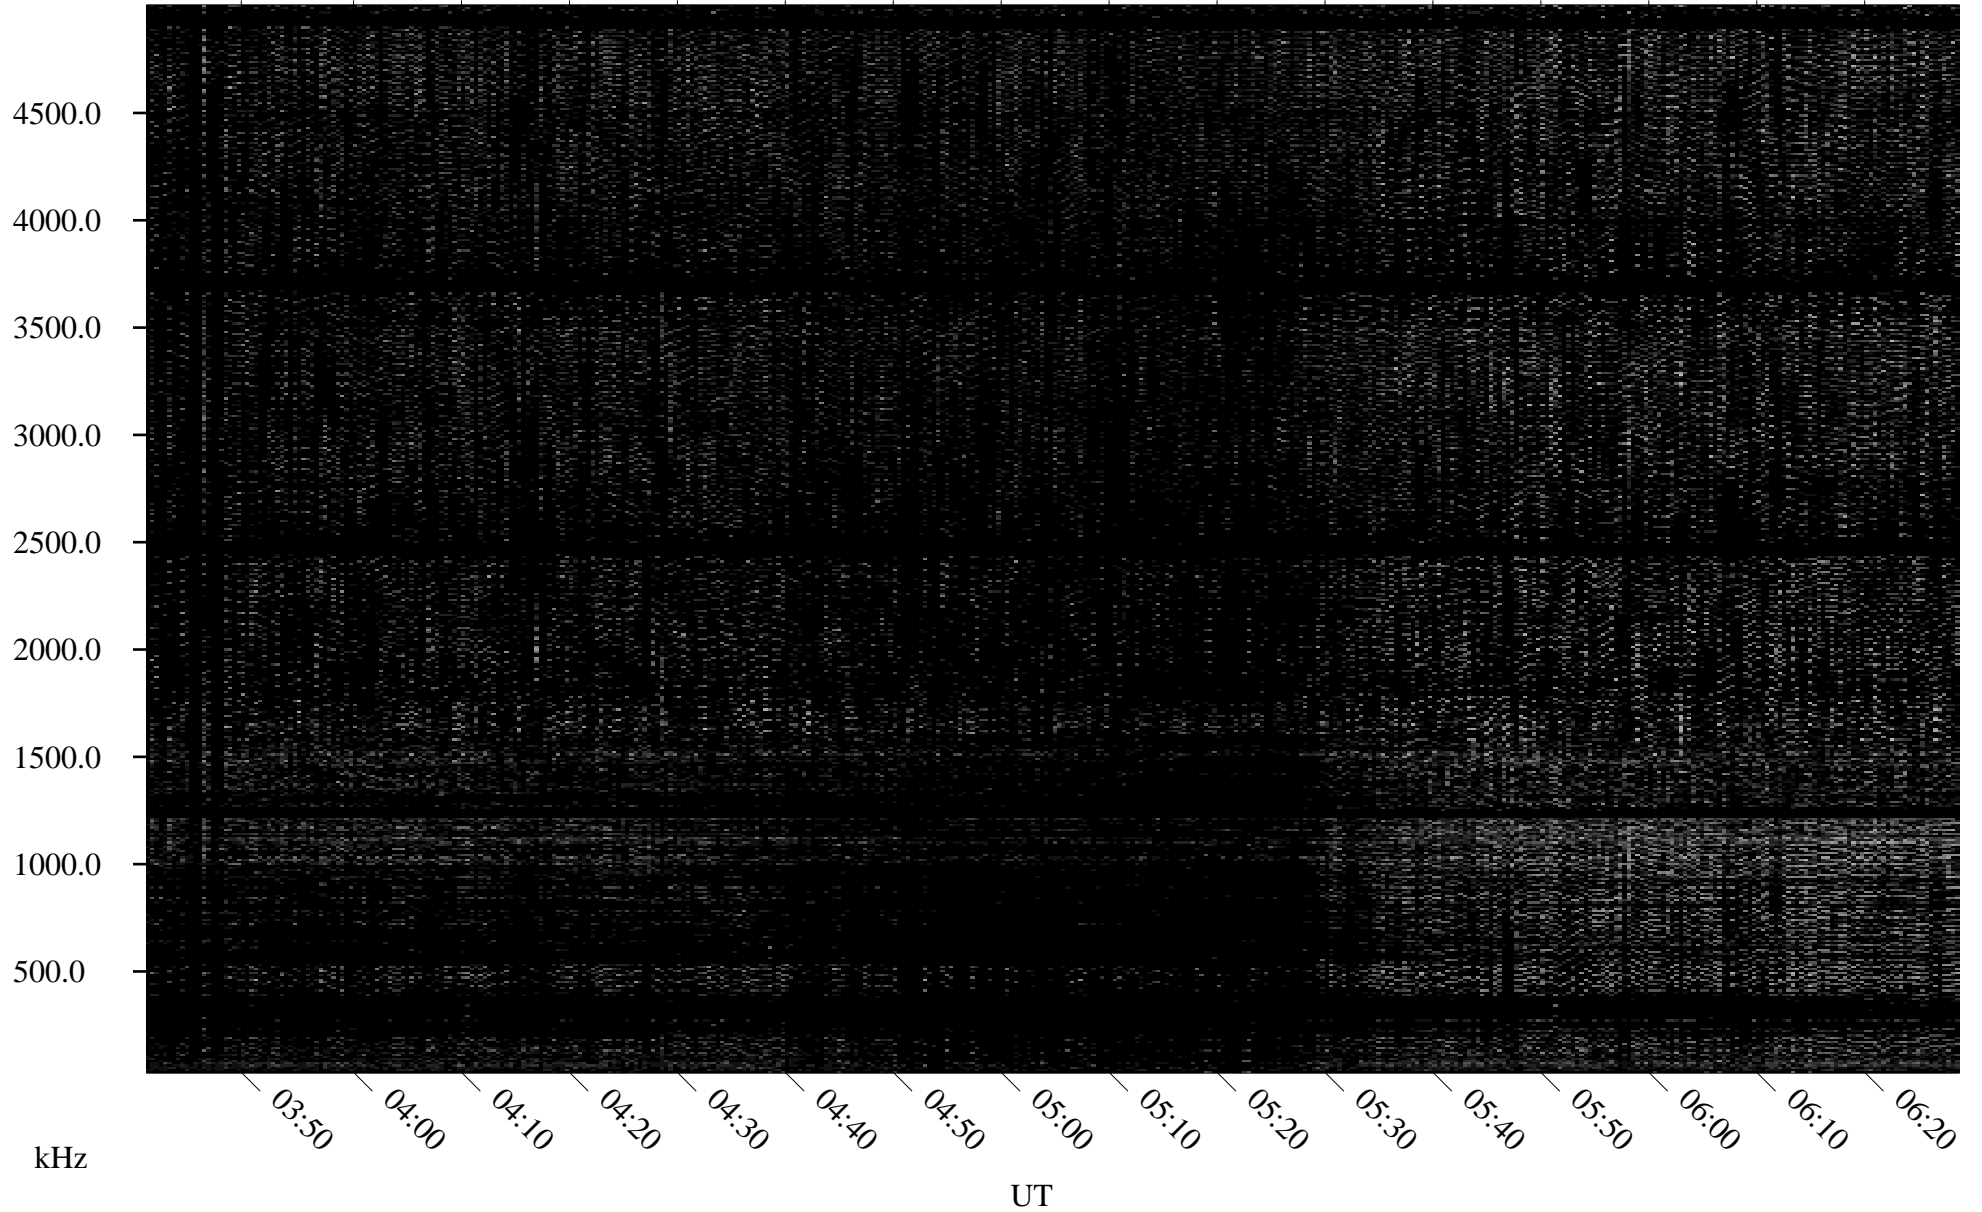

11/23/1996 Churchill, Manitoba

Linear Scale Black = 161 White = 15

ch96328l.r00m max_12

Page 1

11/23/1996 Churchill, Manitoba

Linear Scale Black = 161 White = 15

ch96328l.r00m max_12

Page 2

11/23/1996 Churchill, Manitoba

Linear Scale Black = 161 White = 15

ch96328l.r00m max_12

Page 3

11/23/1996 Churchill, Manitoba

Linear Scale Black = 161 White = 15

ch96328l.r00m max_12

Page 4

11/23/1996 Churchill, Manitoba

Linear Scale Black = 161 White = 15

ch96328l.r00m max_12

Page 5

UT