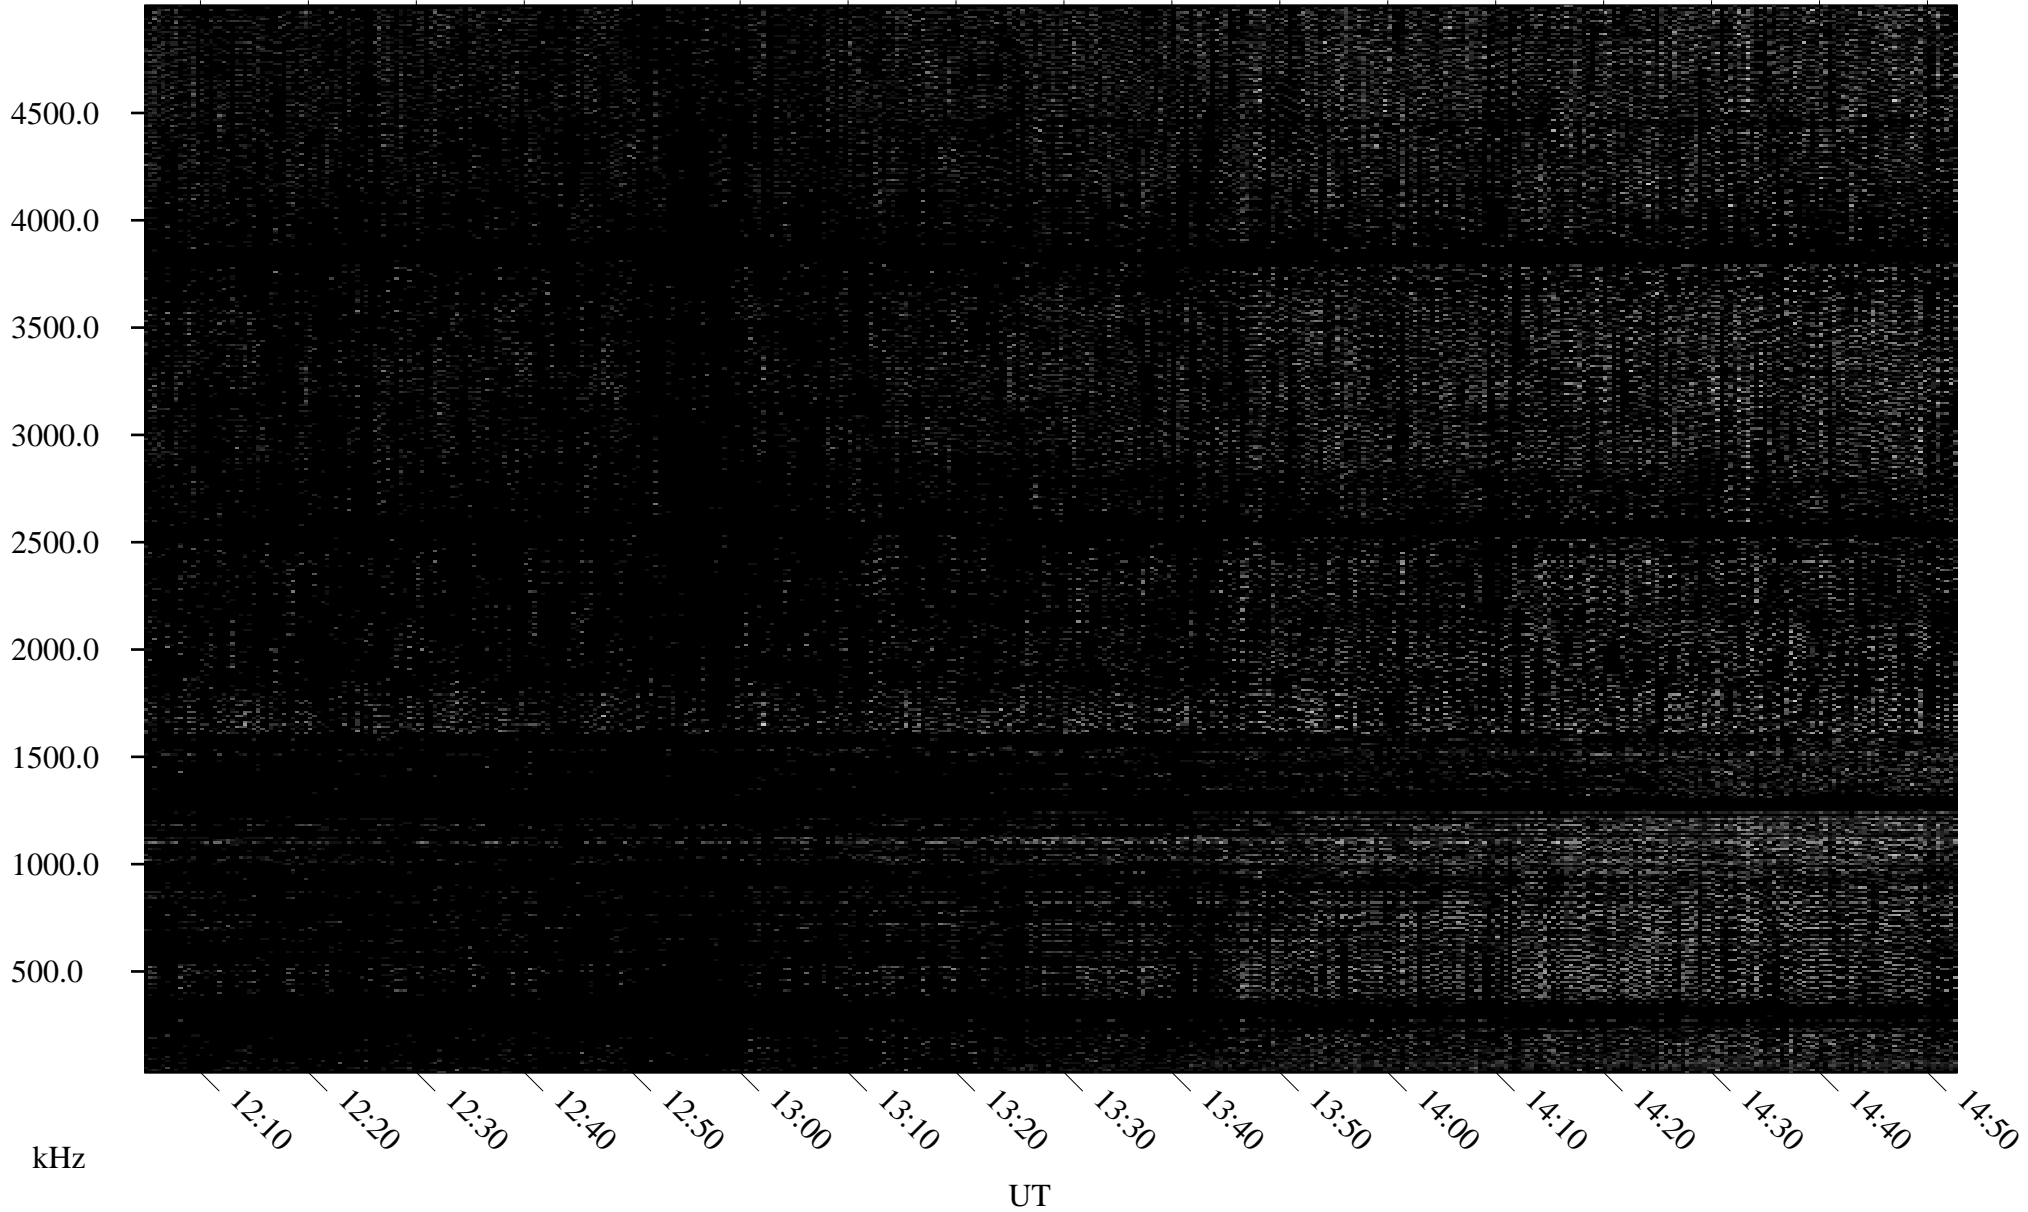

11/23/1996 Churchill, Manitoba

Linear Scale Black = 161 White = 15

ch96328l.r00m max_12

Page 1

11/23/1996 Churchill, Manitoba

Linear Scale Black = 161 White = 15

ch96328l.r00m max_12

Page 2

11/23/1996 Churchill, Manitoba

Linear Scale Black = 161 White = 15

ch96328l.r00m max_12

Page 3

11/23/1996 Churchill, Manitoba

Linear Scale Black = 161 White = 15

ch96328l.r00m max_12

Page 4

11/23/1996 Churchill, Manitoba

Linear Scale Black = 161 White = 15

ch96328l.r00m max_12

Page 5

UT