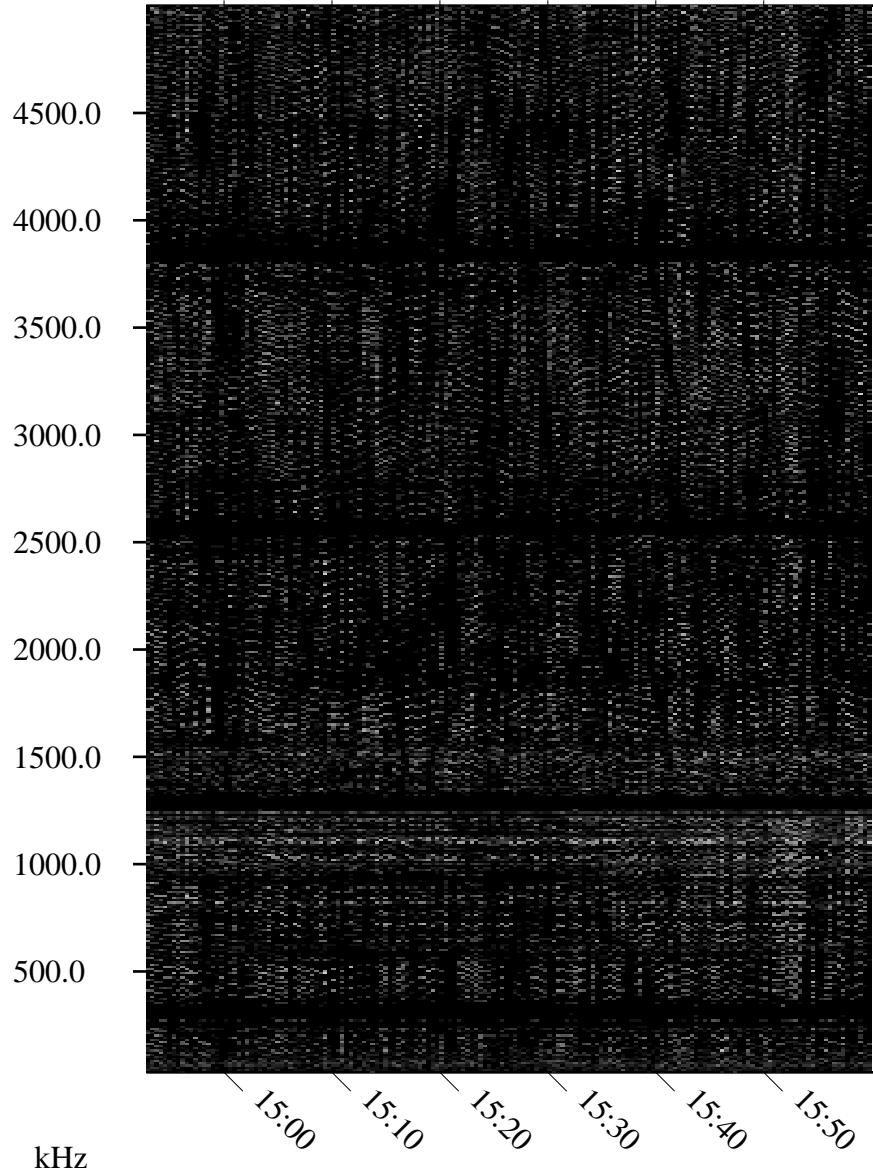

11/23/1996 Churchill, Manitoba

Linear Scale Black = 161 White = 15

ch96328l.r00m max_12

Page 1

11/23/1996 Churchill, Manitoba

Linear Scale Black = 161 White = 15

ch96328l.r00m max_12

Page 2

11/23/1996 Churchill, Manitoba

Linear Scale Black = 161 White = 15

ch96328l.r00m max_12

Page 3

11/23/1996 Churchill, Manitoba

Linear Scale Black = 161 White = 15

ch96328l.r00m max_12

Page 4

11/23/1996 Churchill, Manitoba

Linear Scale Black = 161 White = 15

ch96328l.r00m max_12

Page 5

UT