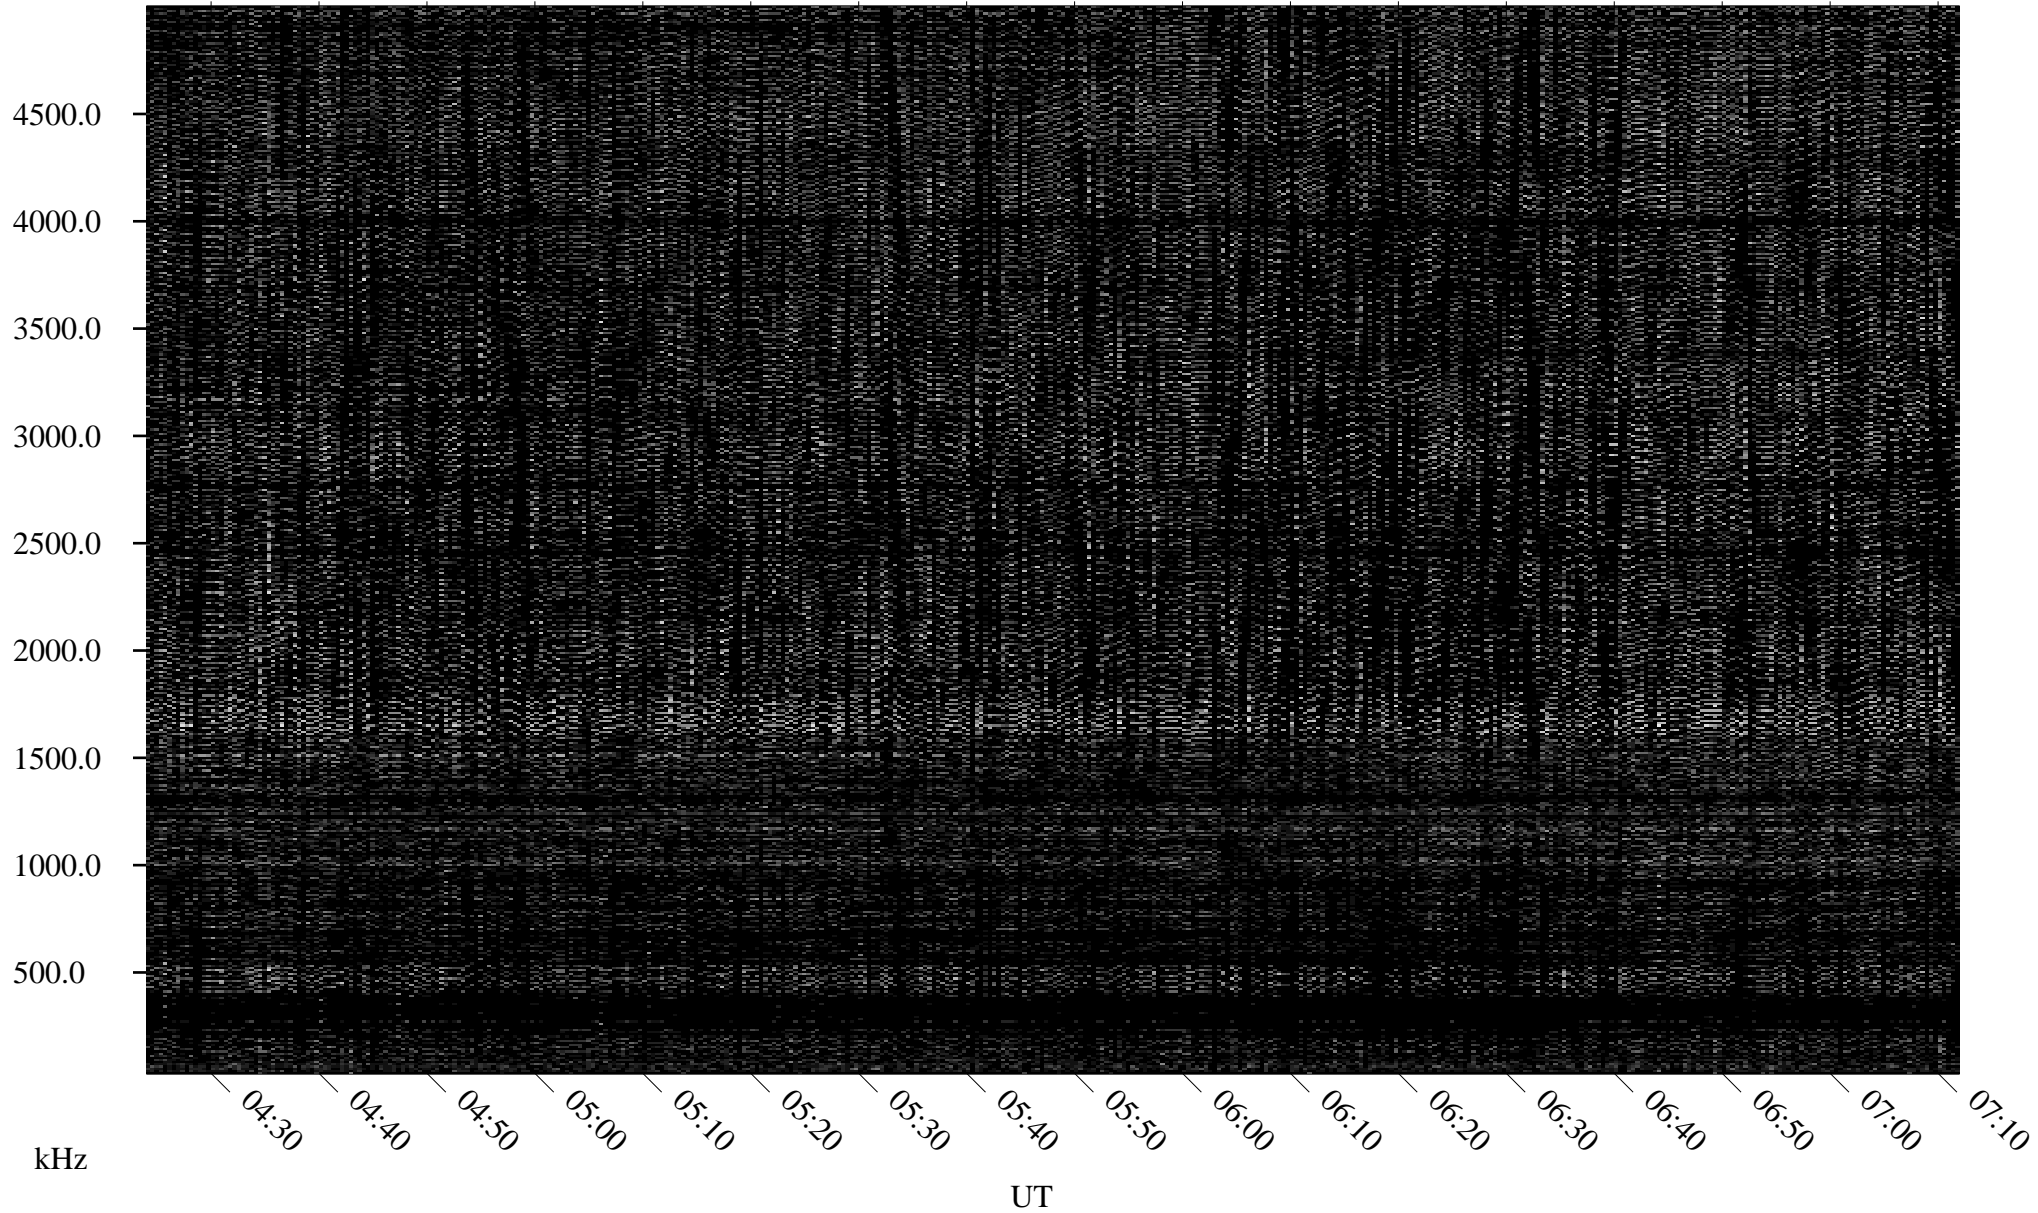

11/23/1996 Churchill, Manitoba

Linear Scale Black = 161 White = 15

ch96328l.r01m max_12

Page 1

11/23/1996 Churchill, Manitoba

Linear Scale Black = 161 White = 15

ch96328l.r01m max_12

Page 2

11/24/1996 Churchill, Manitoba

Linear Scale Black = 161 White = 15

ch96328l.r01m max_12

Page 3

11/24/1996 Churchill, Manitoba

Linear Scale Black = 161 White = 15

ch96328l.r01m max_12

Page 4

11/24/1996 Churchill, Manitoba

Linear Scale Black = 161 White = 15

ch96328l.r01m max_12

Page 5

11/24/1996 Churchill, Manitoba

Linear Scale Black = 161 White = 15

ch96328l.r01m max_12

Page 6

11/24/1996 Churchill, Manitoba

Linear Scale Black = 161 White = 15

ch96328l.r01m max_12

Page 7

11/24/1996 Churchill, Manitoba

Linear Scale Black = 161 White = 15

ch96328l.r01m max_12

Page 8