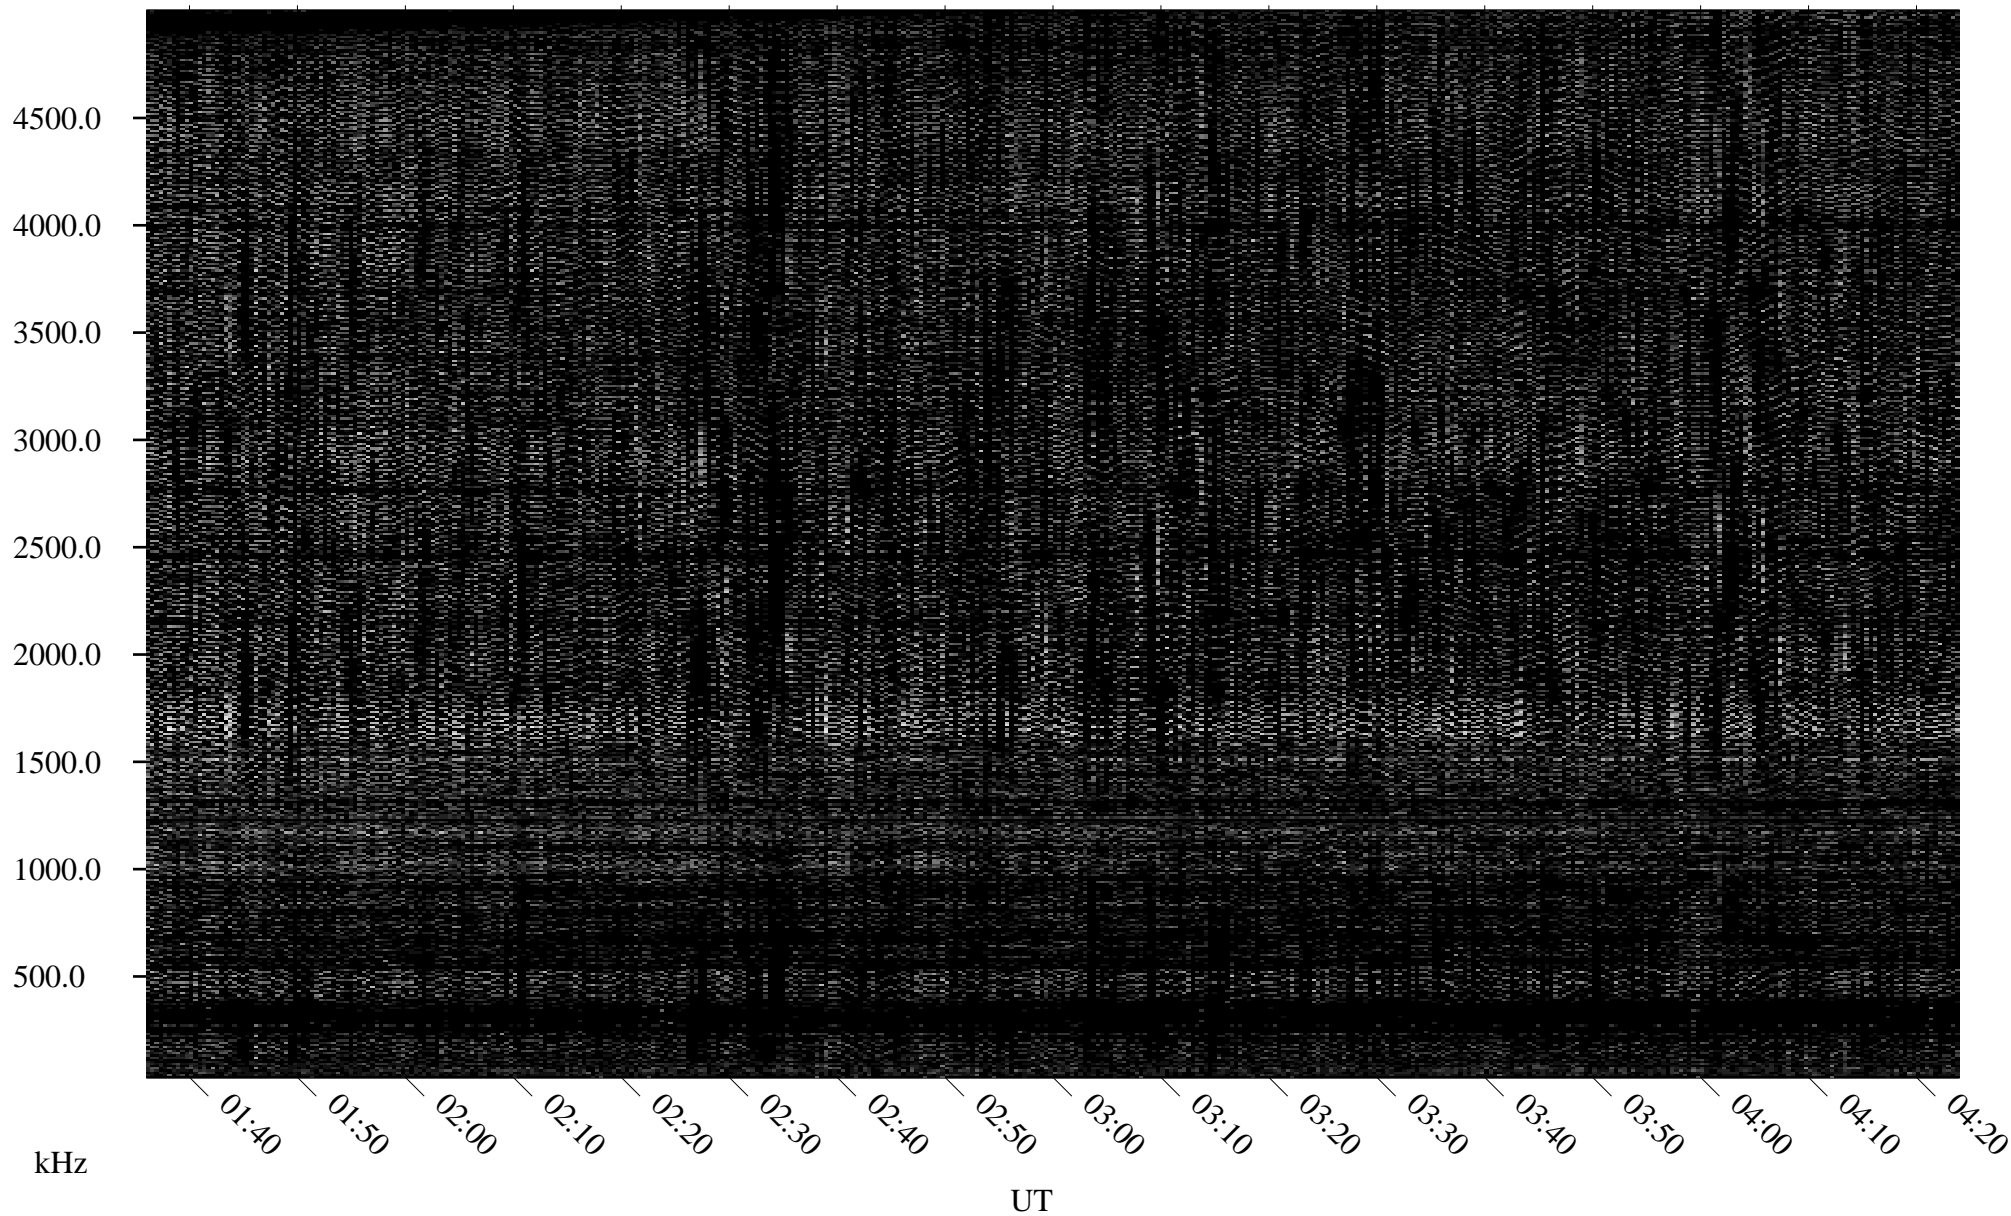

11/23/1996 Churchill, Manitoba

Linear Scale Black = 161 White = 15

ch96328l.r01m max_12

Page 1

11/23/1996 Churchill, Manitoba

Linear Scale Black = 161 White = 15

ch96328l.r01m max_12

Page 2

11/24/1996 Churchill, Manitoba

Linear Scale Black = 161 White = 15

ch96328l.r01m max_12

Page 3

11/24/1996 Churchill, Manitoba

Linear Scale Black = 161 White = 15

ch96328l.r01m max_12

Page 4

11/24/1996 Churchill, Manitoba

Linear Scale Black = 161 White = 15

ch96328l.r01m max_12

Page 5

11/24/1996 Churchill, Manitoba

Linear Scale Black = 161 White = 15

ch96328l.r01m max_12

Page 6

11/24/1996 Churchill, Manitoba

Linear Scale Black = 161 White = 15

ch96328l.r01m max_12

Page 7

11/24/1996 Churchill, Manitoba

Linear Scale Black = 161 White = 15

ch96328l.r01m max_12

Page 8