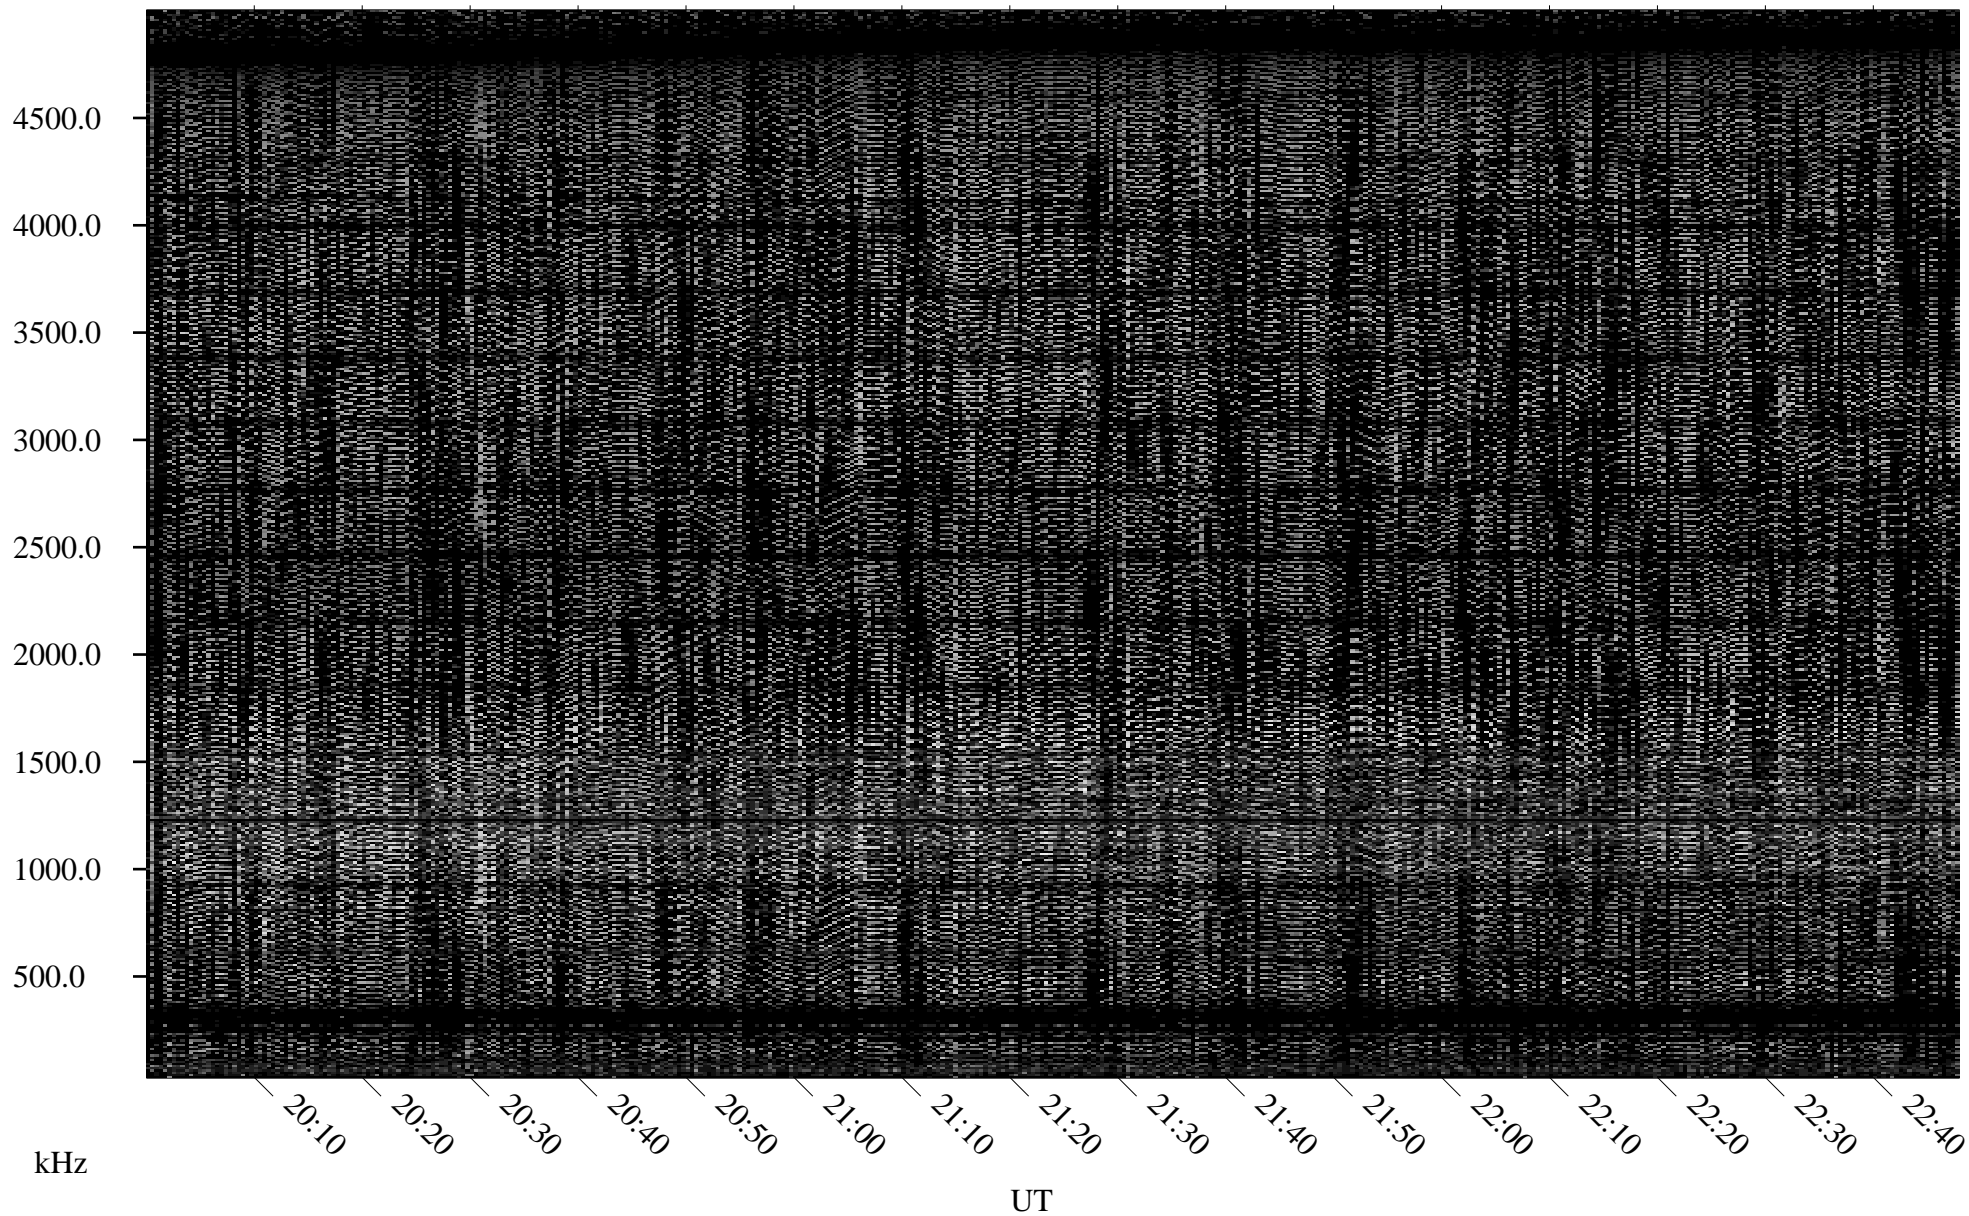

11/23/1996 Churchill, Manitoba

Linear Scale Black = 161 White = 15

ch96328l.r01m max_12

Page 1

11/23/1996 Churchill, Manitoba

Linear Scale Black = 161 White = 15

ch96328l.r01m max_12

Page 2

11/24/1996 Churchill, Manitoba

Linear Scale Black = 161 White = 15

ch96328l.r01m max_12

Page 3

11/24/1996 Churchill, Manitoba

Linear Scale Black = 161 White = 15

ch96328l.r01m max_12

Page 4

11/24/1996 Churchill, Manitoba

Linear Scale Black = 161 White = 15

ch96328l.r01m max_12

Page 5

11/24/1996 Churchill, Manitoba

Linear Scale Black = 161 White = 15

ch96328l.r01m max_12

Page 6

11/24/1996 Churchill, Manitoba

Linear Scale Black = 161 White = 15

ch96328l.r01m max_12

Page 7

11/24/1996 Churchill, Manitoba

Linear Scale Black = 161 White = 15

ch96328l.r01m max_12

Page 8