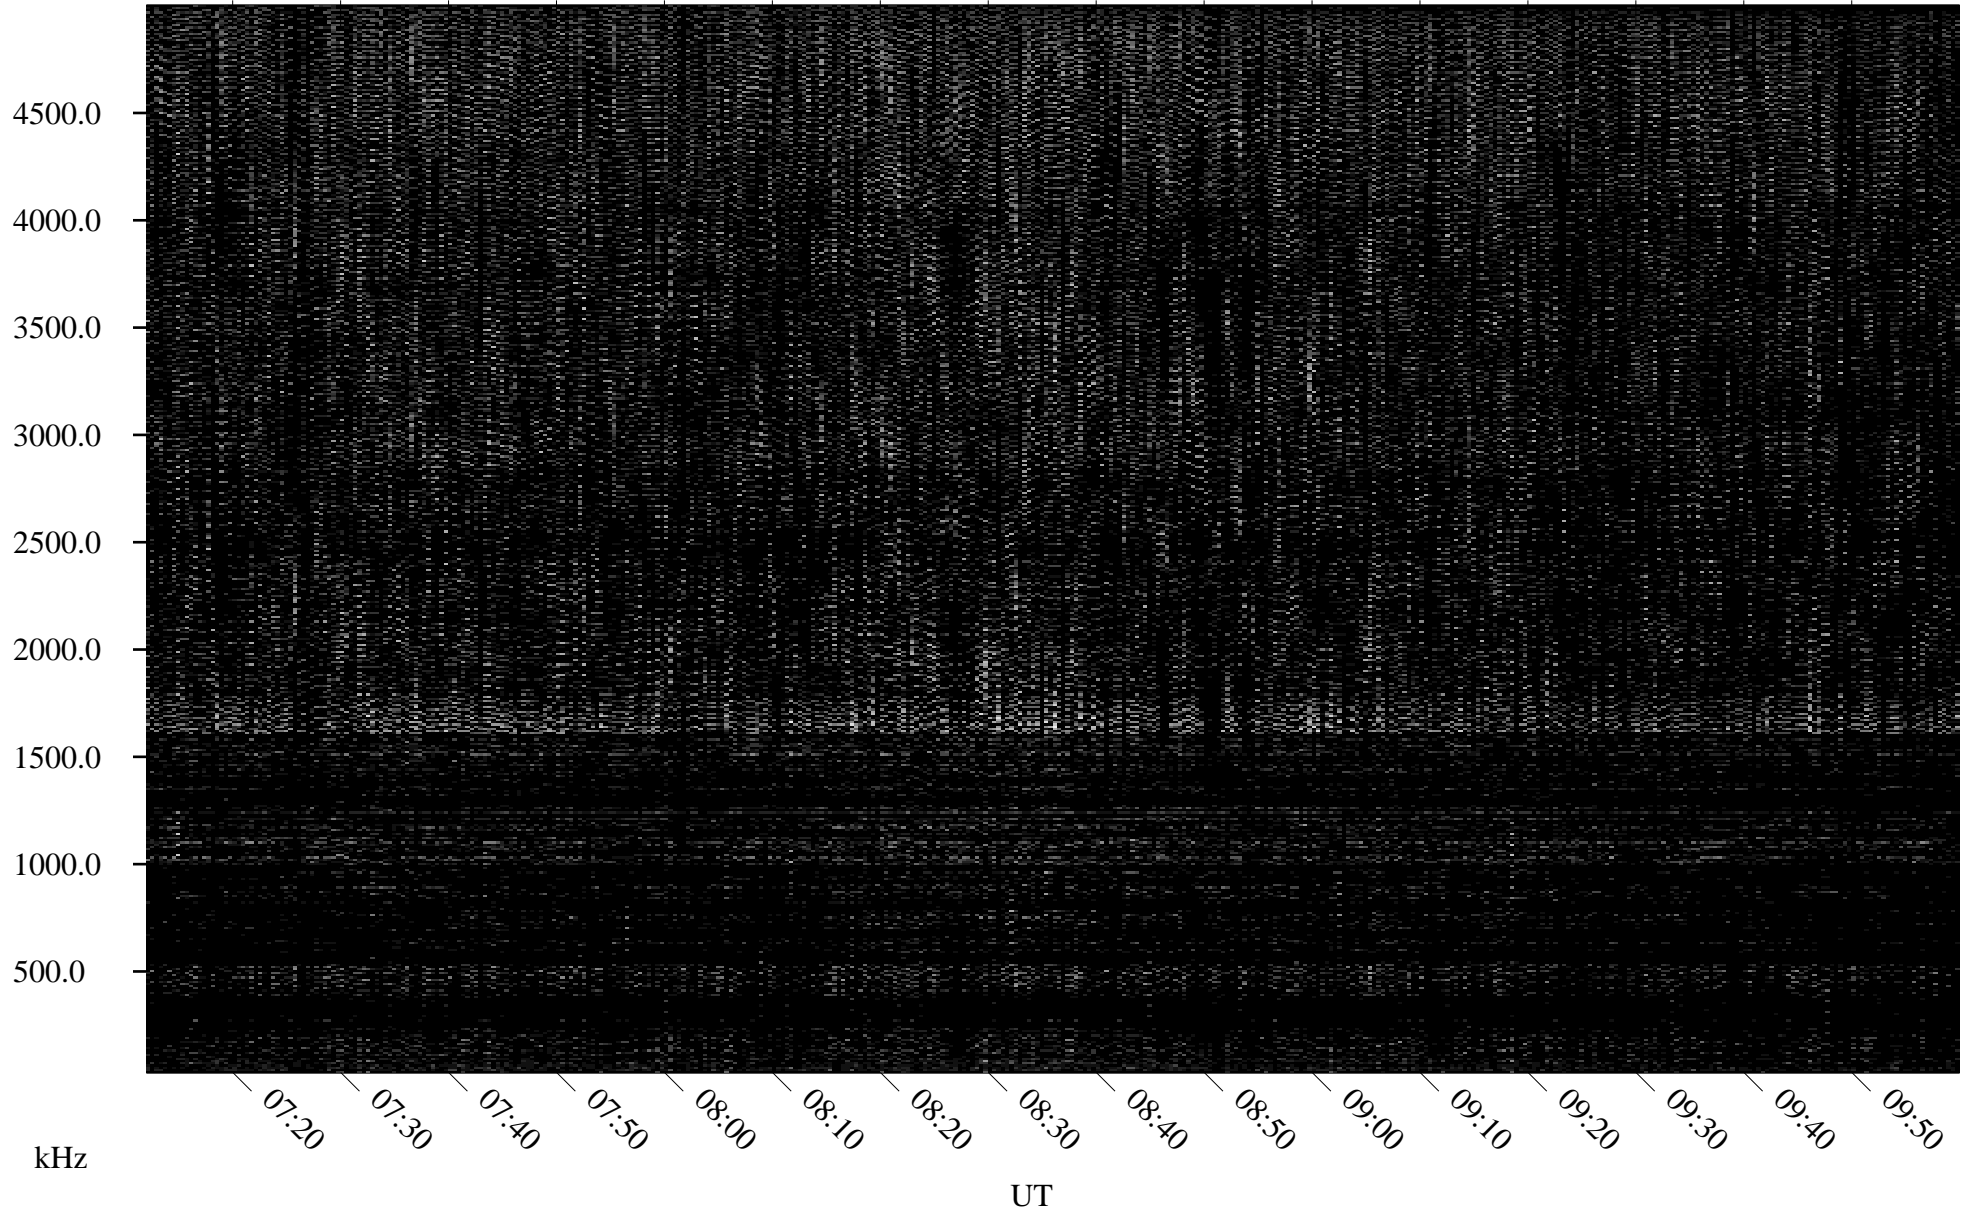

11/24/1996 Churchill, Manitoba

Linear Scale Black = 161 White = 15

ch96329l.r00m max_12

Page 1

11/24/1996 Churchill, Manitoba

Linear Scale Black = 161 White = 15

ch96329l.r00m max_12

Page 2

11/25/1996 Churchill, Manitoba

Linear Scale Black = 161 White = 15

ch96329l.r00m max_12

Page 3

11/25/1996 Churchill, Manitoba

Linear Scale Black = 161 White = 15

ch96329l.r00m max_12

Page 4

11/25/1996 Churchill, Manitoba

Linear Scale Black = 161 White = 15

ch96329l.r00m max_12

Page 5

11/25/1996 Churchill, Manitoba

Linear Scale Black = 161 White = 15

ch96329l.r00m max_12

Page 6

11/25/1996 Churchill, Manitoba

Linear Scale Black = 161 White = 15

ch96329l.r00m max_12

Page 7

11/25/1996 Churchill, Manitoba

Linear Scale Black = 161 White = 15

ch96329l.r00m max_12

Page 8