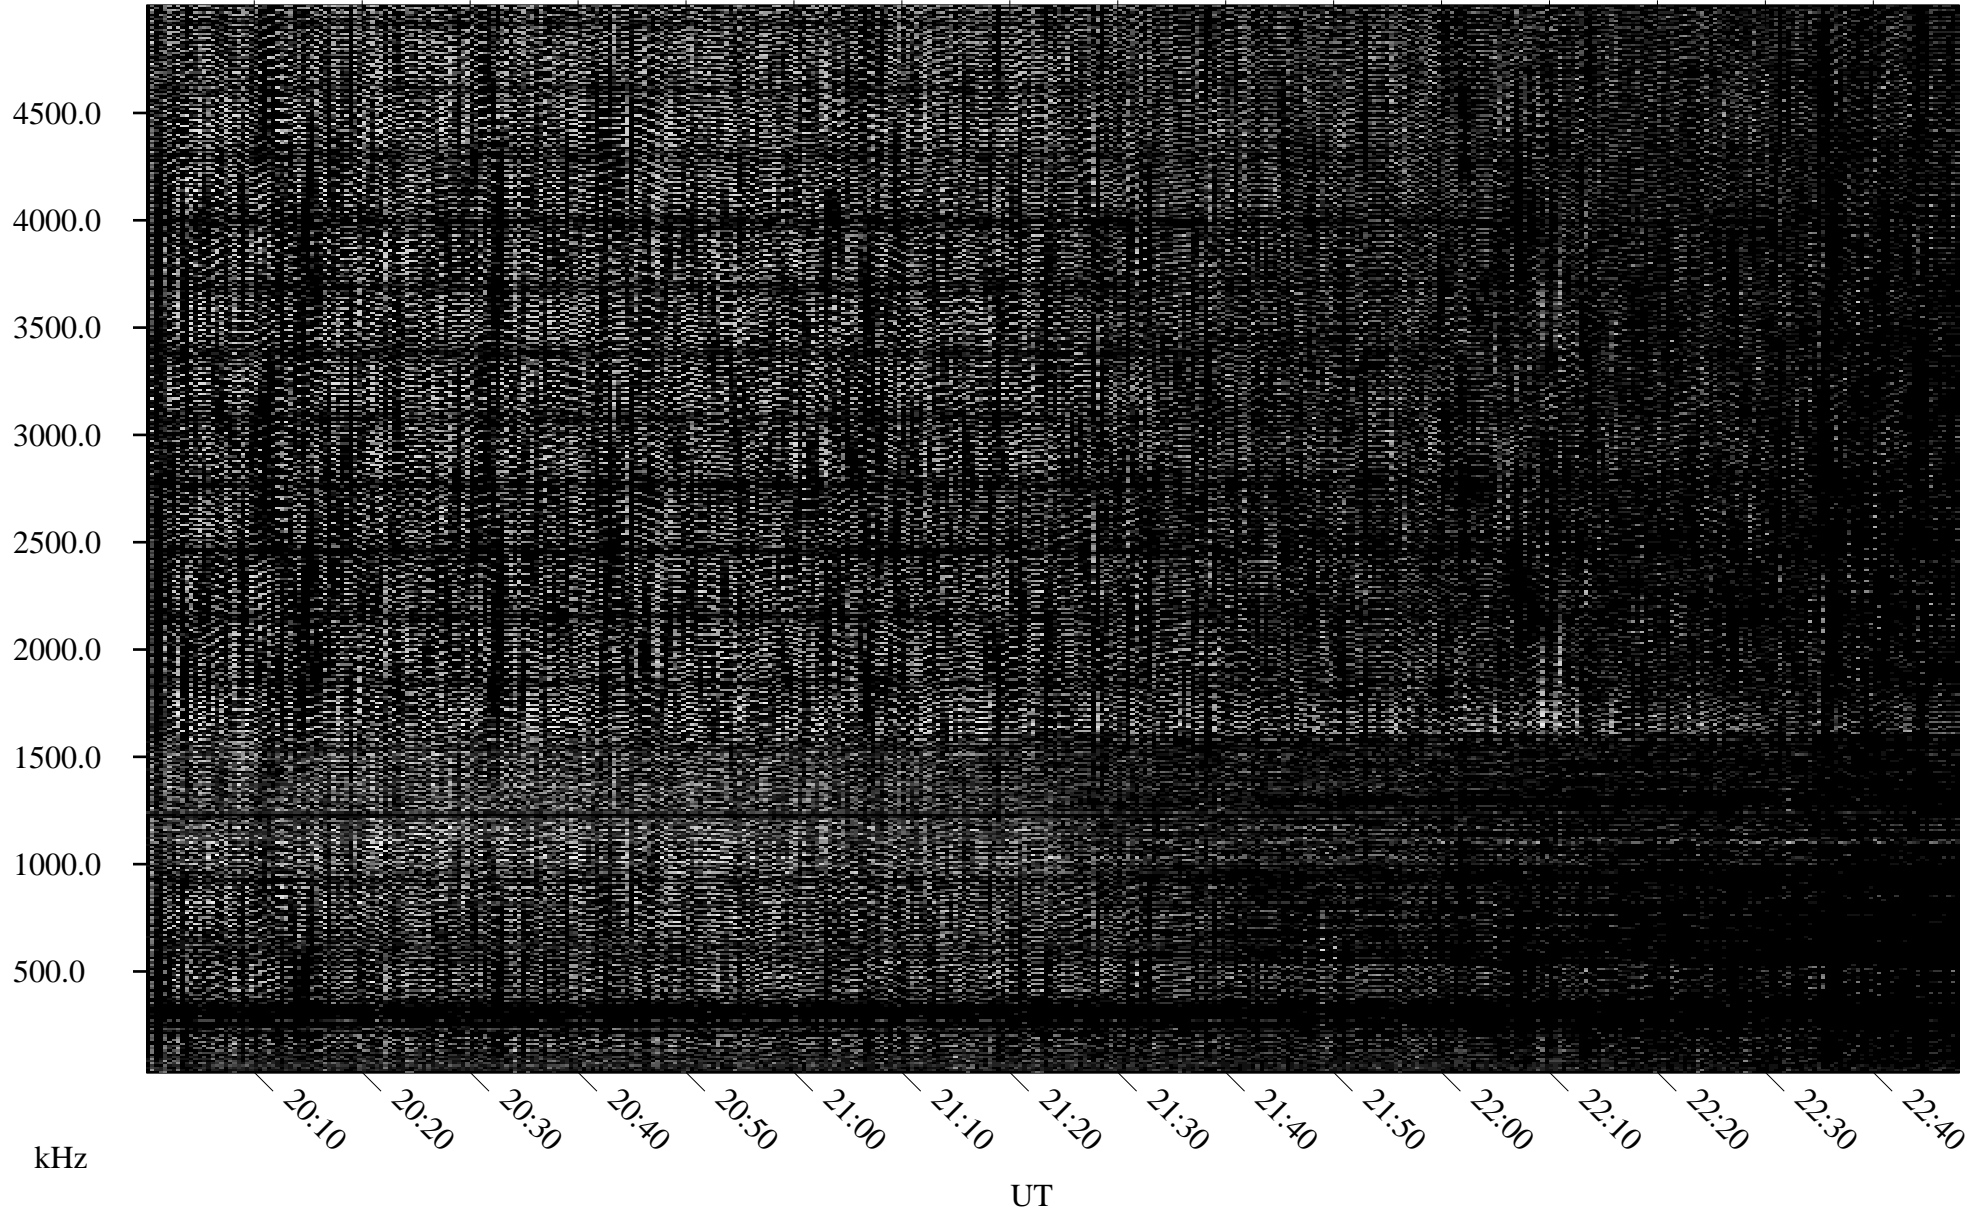

11/24/1996 Churchill, Manitoba

Linear Scale Black = 161 White = 15

ch96329l.r00m max_12

Page 1

11/24/1996 Churchill, Manitoba

Linear Scale Black = 161 White = 15

ch96329l.r00m max_12

Page 2

11/25/1996 Churchill, Manitoba

Linear Scale Black = 161 White = 15

ch96329l.r00m max_12

Page 3

11/25/1996 Churchill, Manitoba

Linear Scale Black = 161 White = 15

ch96329l.r00m max_12

Page 4

11/25/1996 Churchill, Manitoba

Linear Scale Black = 161 White = 15

ch96329l.r00m max_12

Page 5

11/25/1996 Churchill, Manitoba

Linear Scale Black = 161 White = 15

ch96329l.r00m max_12

Page 6

11/25/1996 Churchill, Manitoba

Linear Scale Black = 161 White = 15

ch96329l.r00m max_12

Page 7

11/25/1996 Churchill, Manitoba

Linear Scale Black = 161 White = 15

ch96329l.r00m max_12

Page 8