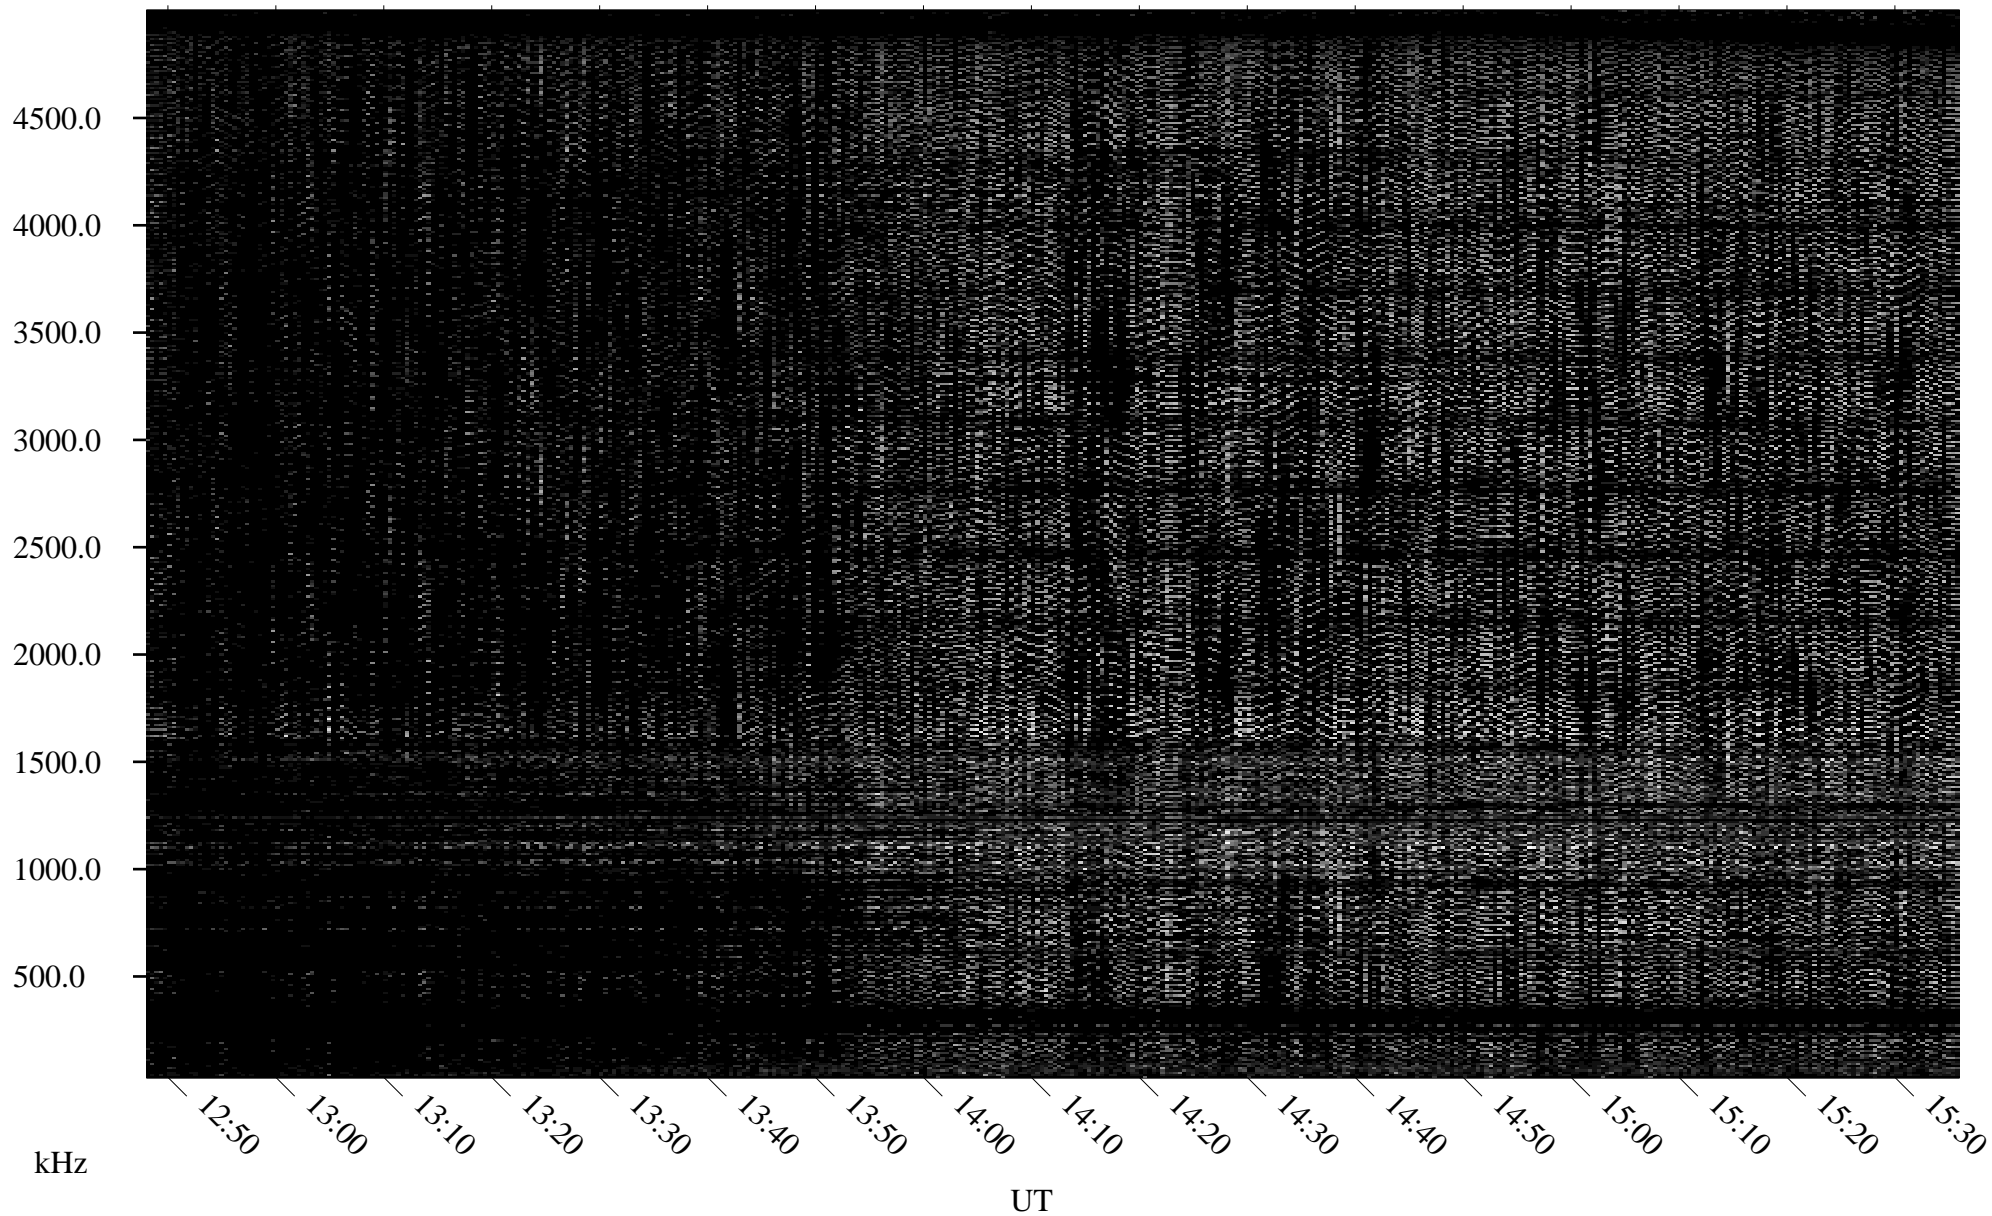

11/24/1996 Churchill, Manitoba

Linear Scale Black = 161 White = 15

ch96329l.r00m max_12

Page 1

11/24/1996 Churchill, Manitoba

Linear Scale Black = 161 White = 15

ch96329l.r00m max_12

Page 2

11/25/1996 Churchill, Manitoba

Linear Scale Black = 161 White = 15

ch96329l.r00m max_12

Page 3

11/25/1996 Churchill, Manitoba

Linear Scale Black = 161 White = 15

ch96329l.r00m max_12

Page 4

11/25/1996 Churchill, Manitoba

Linear Scale Black = 161 White = 15

ch96329l.r00m max_12

Page 5

11/25/1996 Churchill, Manitoba

Linear Scale Black = 161 White = 15

ch96329l.r00m max_12

Page 6

11/25/1996 Churchill, Manitoba

Linear Scale Black = 161 White = 15

ch96329l.r00m max_12

Page 7

11/25/1996 Churchill, Manitoba

Linear Scale Black = 161 White = 15

ch96329l.r00m max_12

Page 8