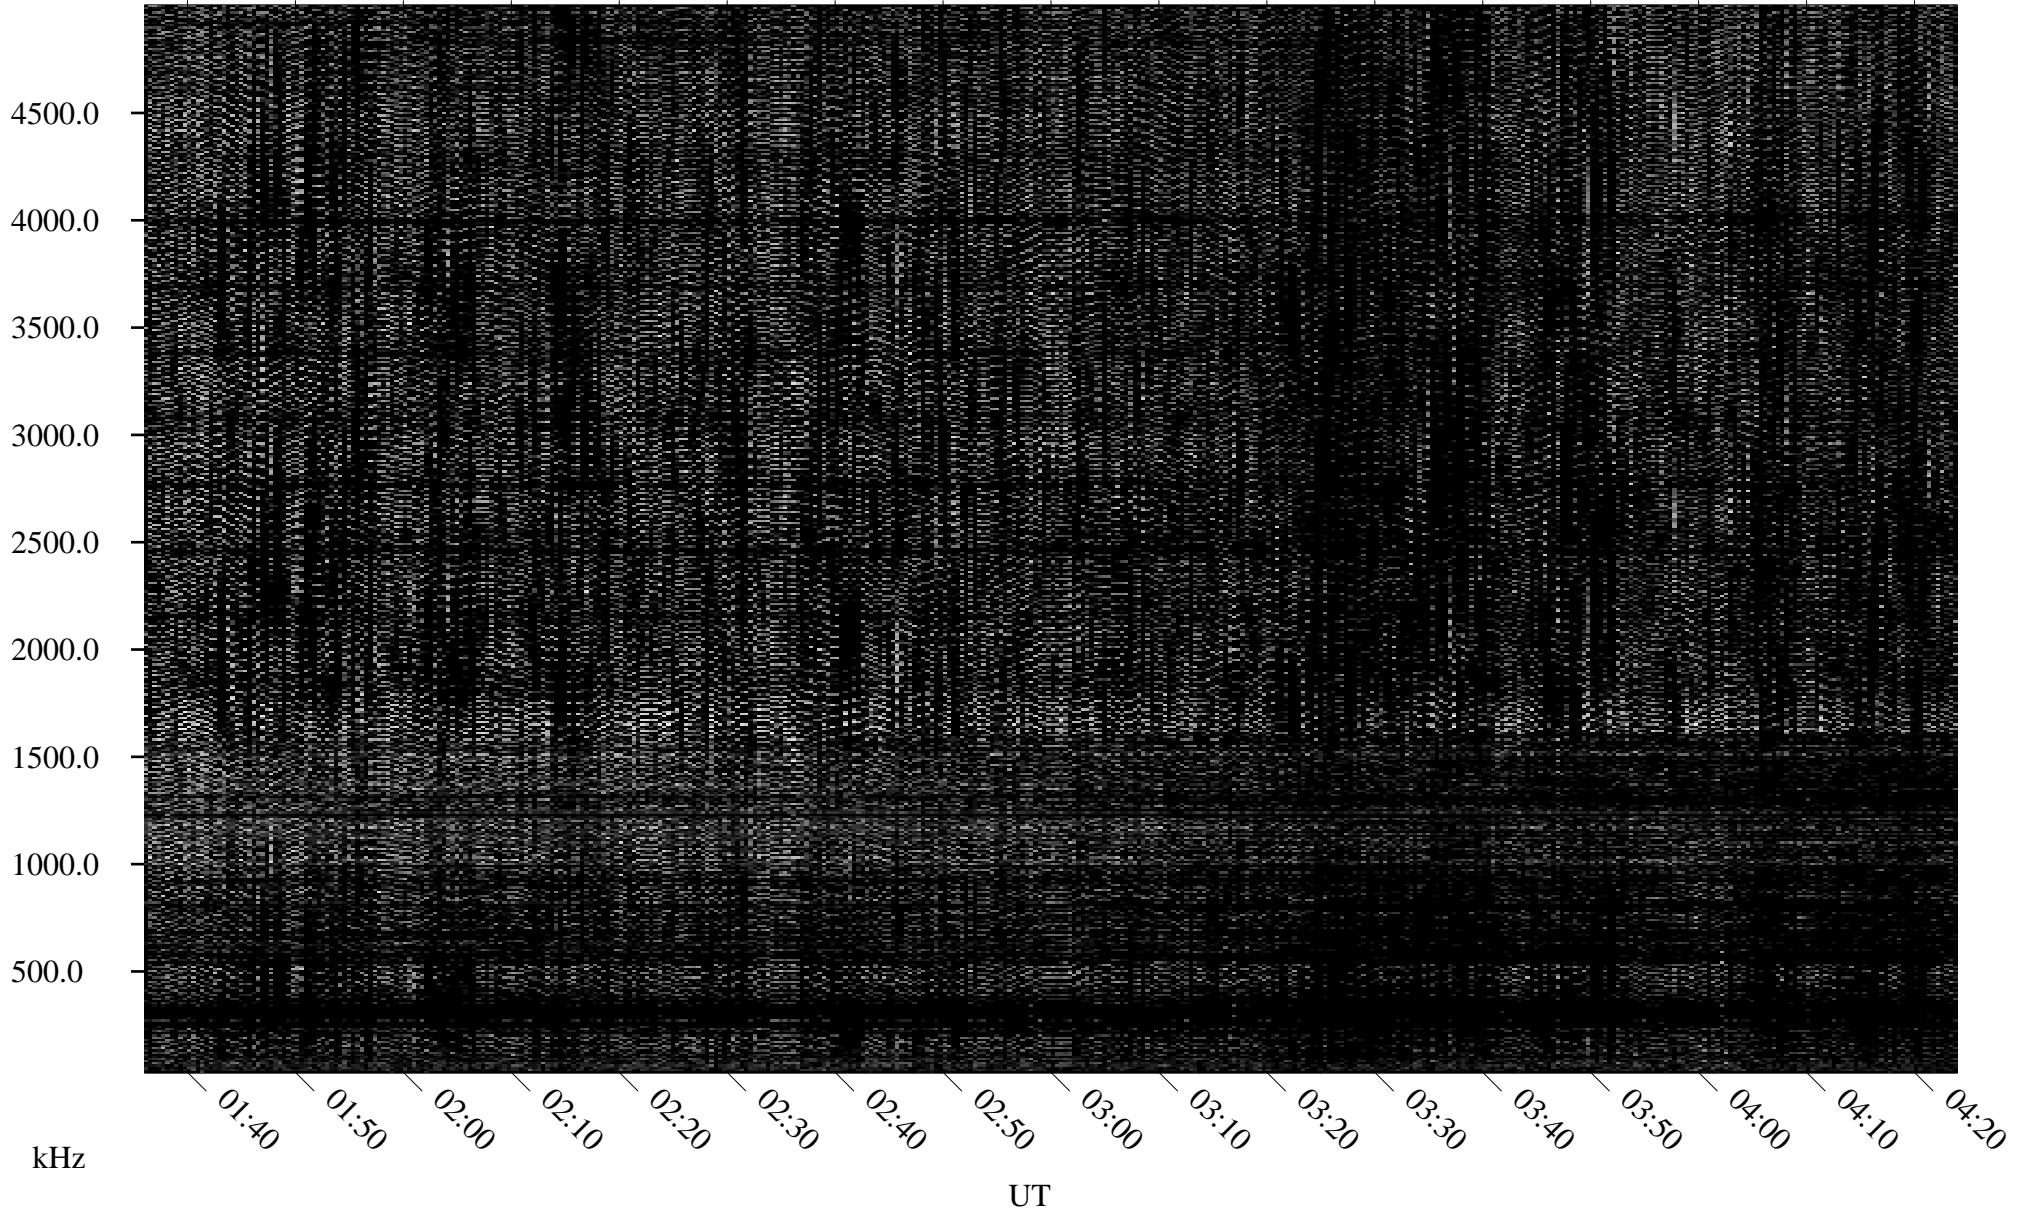

11/24/1996 Churchill, Manitoba

Linear Scale Black = 161 White = 15

ch96329l.r00m max_12

Page 1

11/24/1996 Churchill, Manitoba

Linear Scale Black = 161 White = 15

ch96329l.r00m max_12

Page 2

11/25/1996 Churchill, Manitoba

Linear Scale Black = 161 White = 15

ch96329l.r00m max_12

Page 3

11/25/1996 Churchill, Manitoba

Linear Scale Black = 161 White = 15

ch96329l.r00m max_12

Page 4

11/25/1996 Churchill, Manitoba

Linear Scale Black = 161 White = 15

ch96329l.r00m max_12

Page 5

11/25/1996 Churchill, Manitoba

Linear Scale Black = 161 White = 15

ch96329l.r00m max_12

Page 6

11/25/1996 Churchill, Manitoba

Linear Scale Black = 161 White = 15

ch96329l.r00m max_12

Page 7

11/25/1996 Churchill, Manitoba

Linear Scale Black = 161 White = 15

ch96329l.r00m max_12

Page 8