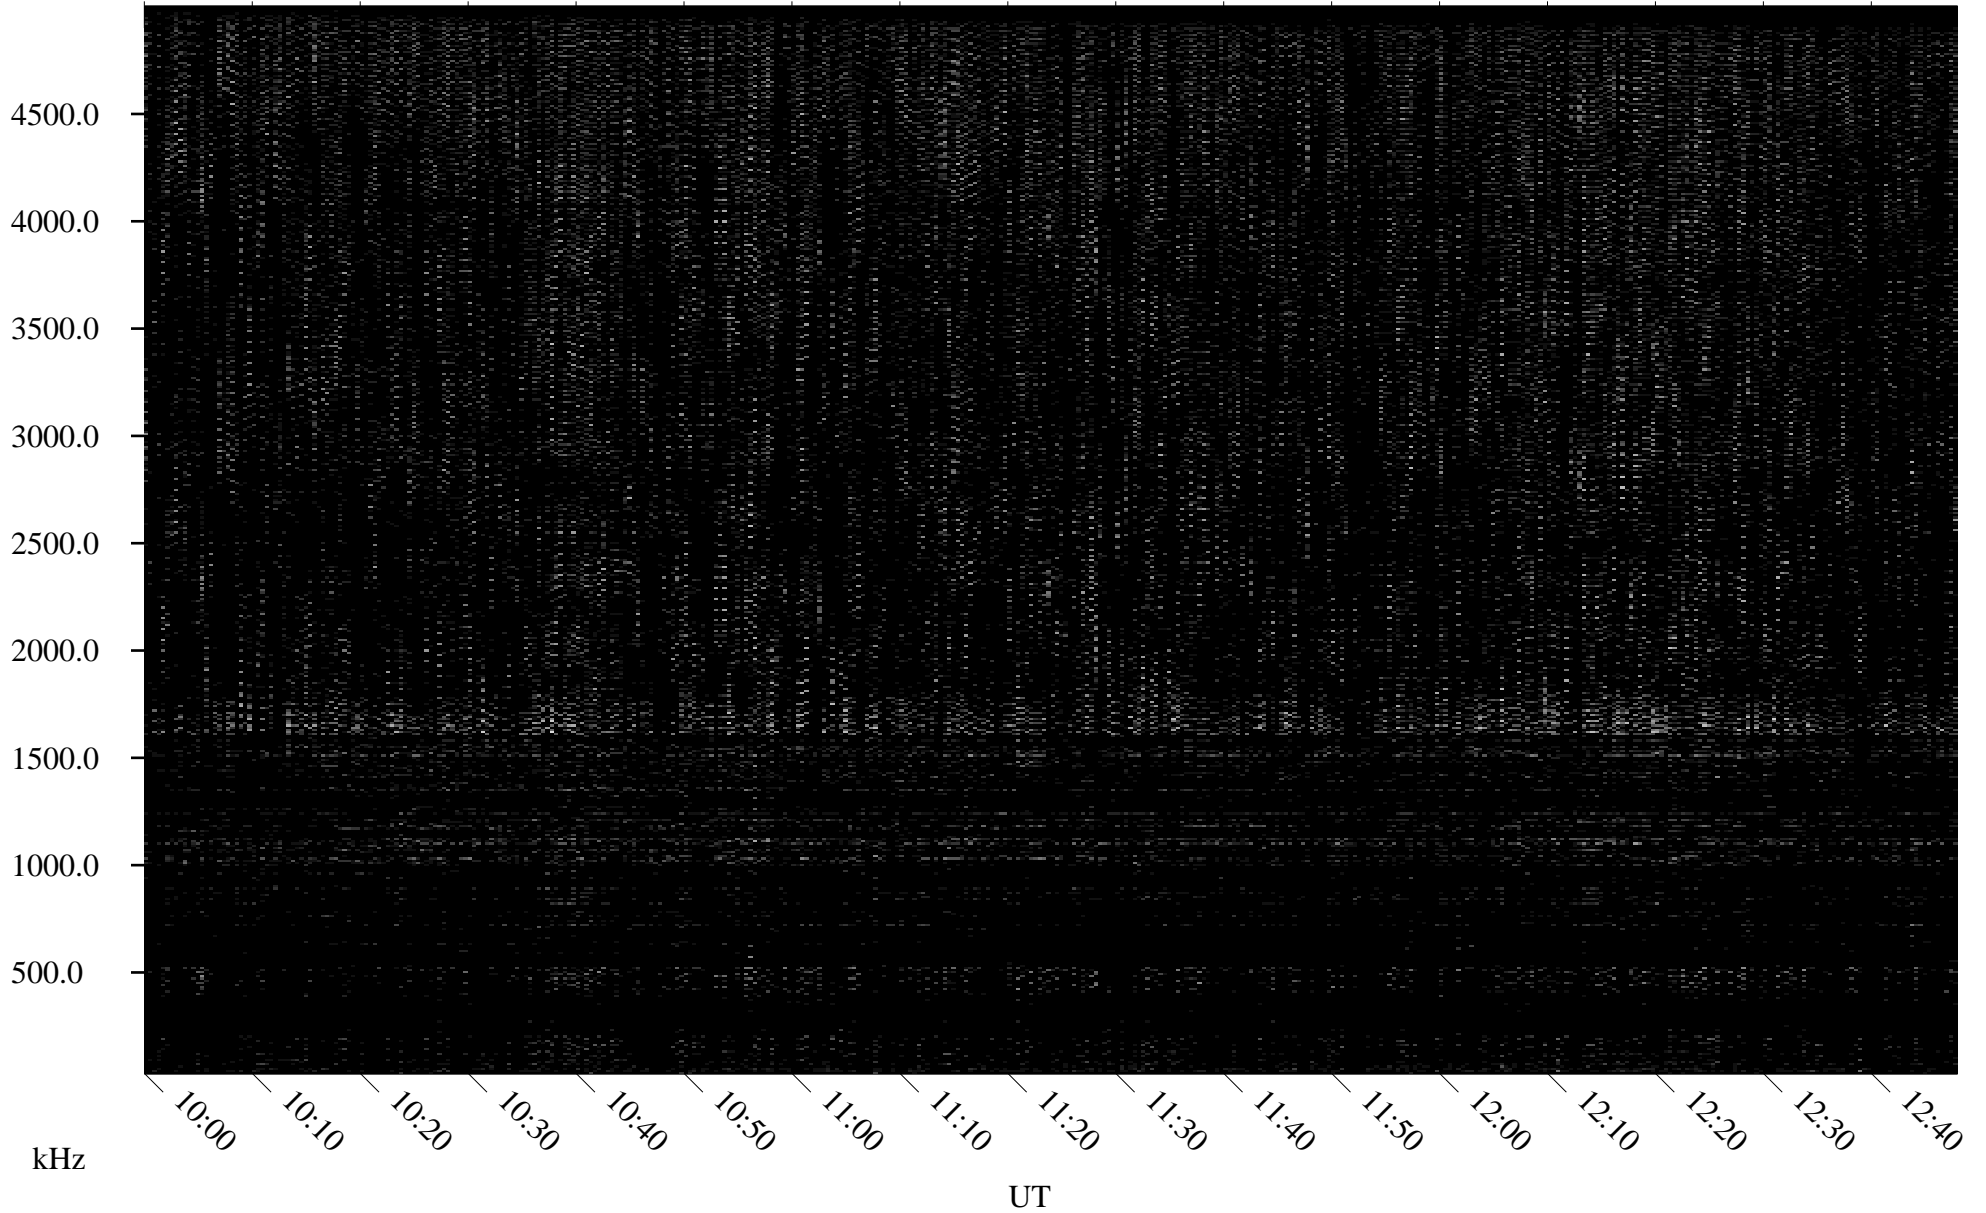

11/24/1996 Churchill, Manitoba

Linear Scale Black = 161 White = 15

ch96329l.r00m max_12

Page 1

11/24/1996 Churchill, Manitoba

Linear Scale Black = 161 White = 15

ch96329l.r00m max_12

Page 2

11/25/1996 Churchill, Manitoba

Linear Scale Black = 161 White = 15

ch96329l.r00m max_12

Page 3

11/25/1996 Churchill, Manitoba

Linear Scale Black = 161 White = 15

ch96329l.r00m max_12

Page 4

11/25/1996 Churchill, Manitoba

Linear Scale Black = 161 White = 15

ch96329l.r00m max_12

Page 5

11/25/1996 Churchill, Manitoba

Linear Scale Black = 161 White = 15

ch96329l.r00m max_12

Page 6

11/25/1996 Churchill, Manitoba

Linear Scale Black = 161 White = 15

ch96329l.r00m max_12

Page 7

11/25/1996 Churchill, Manitoba

Linear Scale Black = 161 White = 15

ch96329l.r00m max_12

Page 8