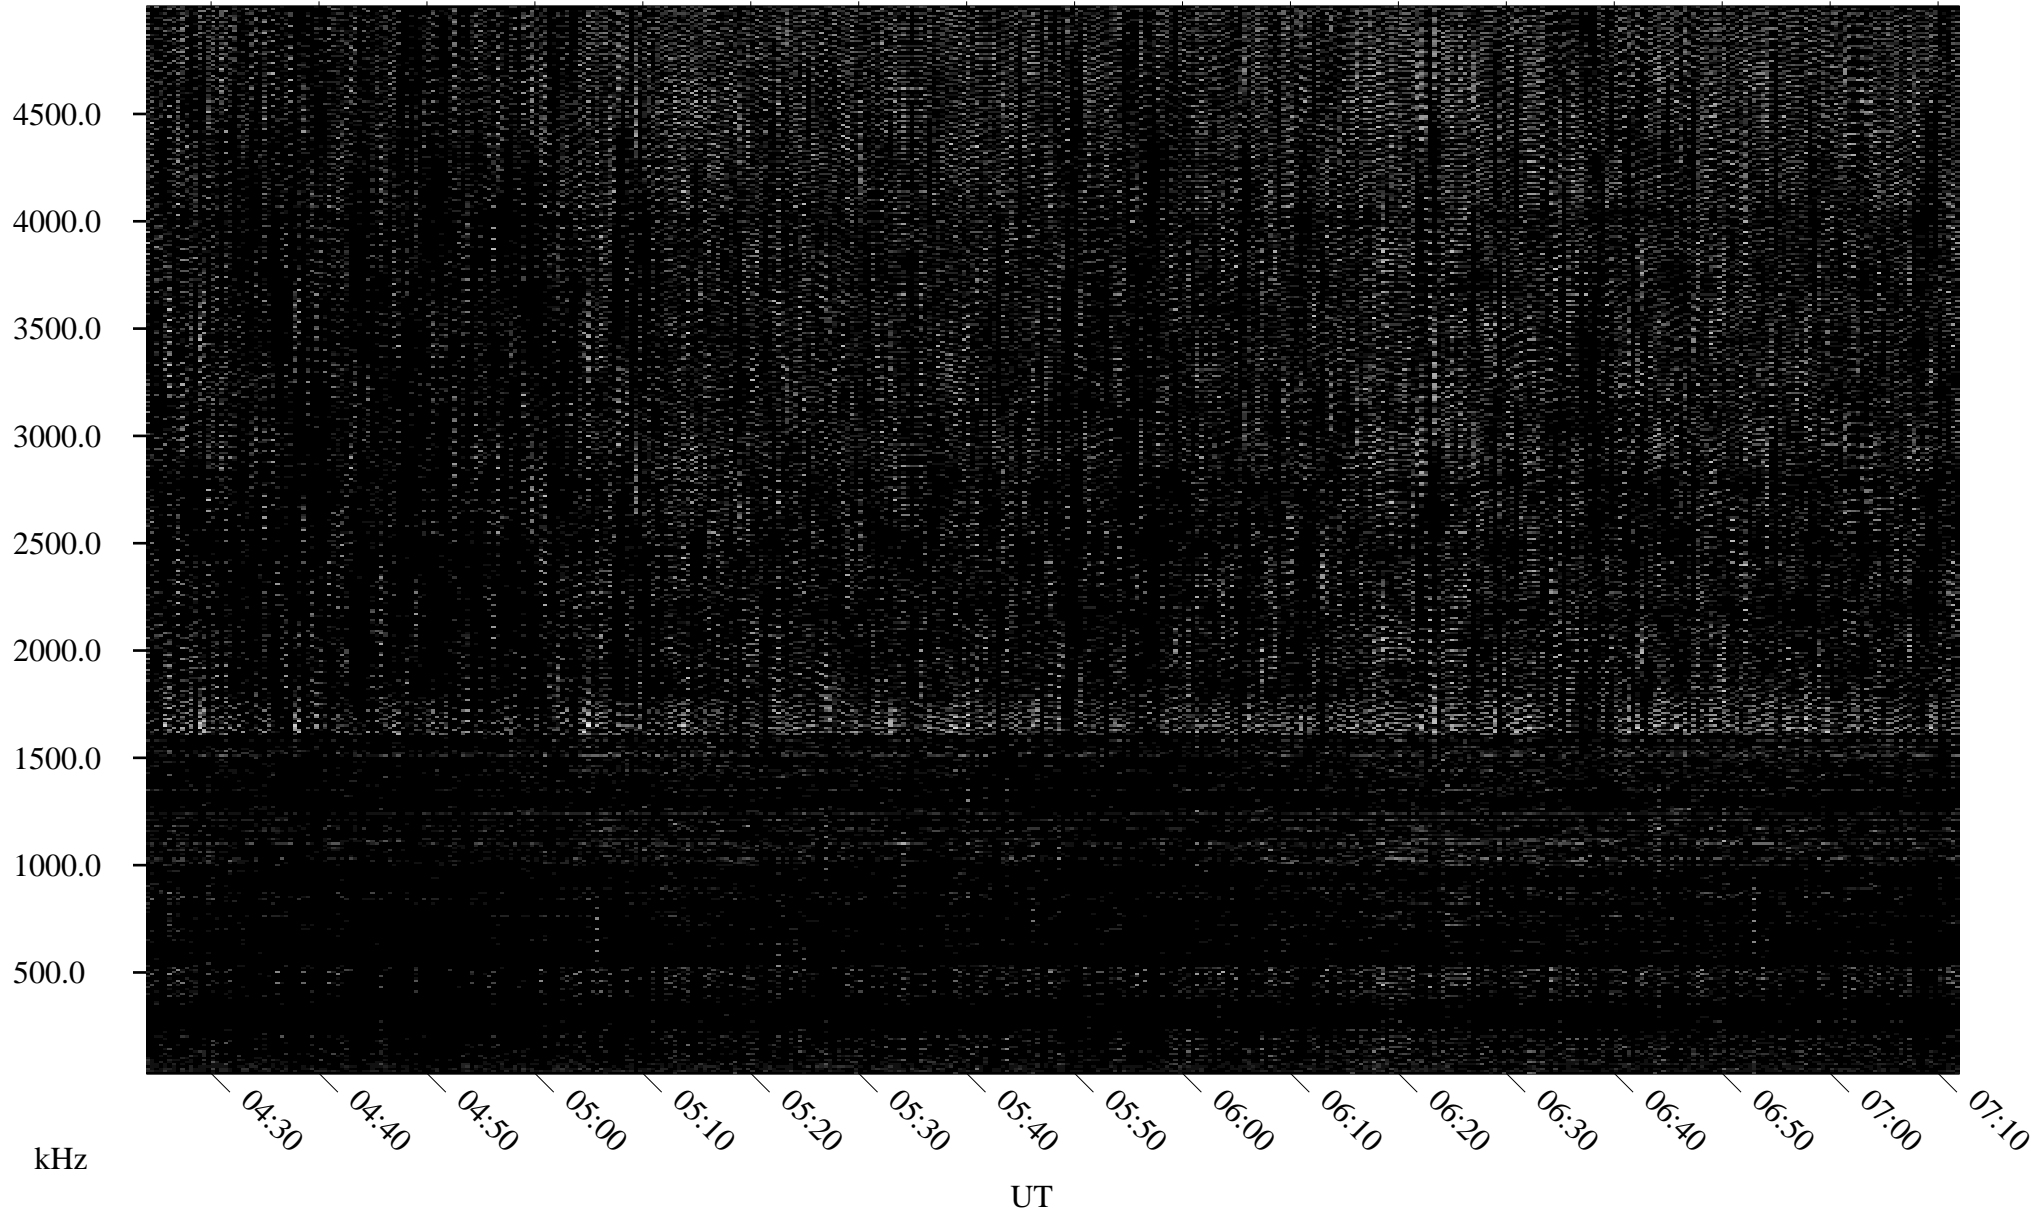

11/24/1996 Churchill, Manitoba

Linear Scale Black = 161 White = 15

ch96329l.r00m max_12

Page 1

11/24/1996 Churchill, Manitoba

Linear Scale Black = 161 White = 15

ch96329l.r00m max_12

Page 2

11/25/1996 Churchill, Manitoba

Linear Scale Black = 161 White = 15

ch96329l.r00m max_12

Page 3

11/25/1996 Churchill, Manitoba

Linear Scale Black = 161 White = 15

ch96329l.r00m max_12

Page 4

11/25/1996 Churchill, Manitoba

Linear Scale Black = 161 White = 15

ch96329l.r00m max_12

Page 5

11/25/1996 Churchill, Manitoba

Linear Scale Black = 161 White = 15

ch96329l.r00m max_12

Page 6

11/25/1996 Churchill, Manitoba

Linear Scale Black = 161 White = 15

ch96329l.r00m max_12

Page 7

11/25/1996 Churchill, Manitoba

Linear Scale Black = 161 White = 15

ch96329l.r00m max_12

Page 8