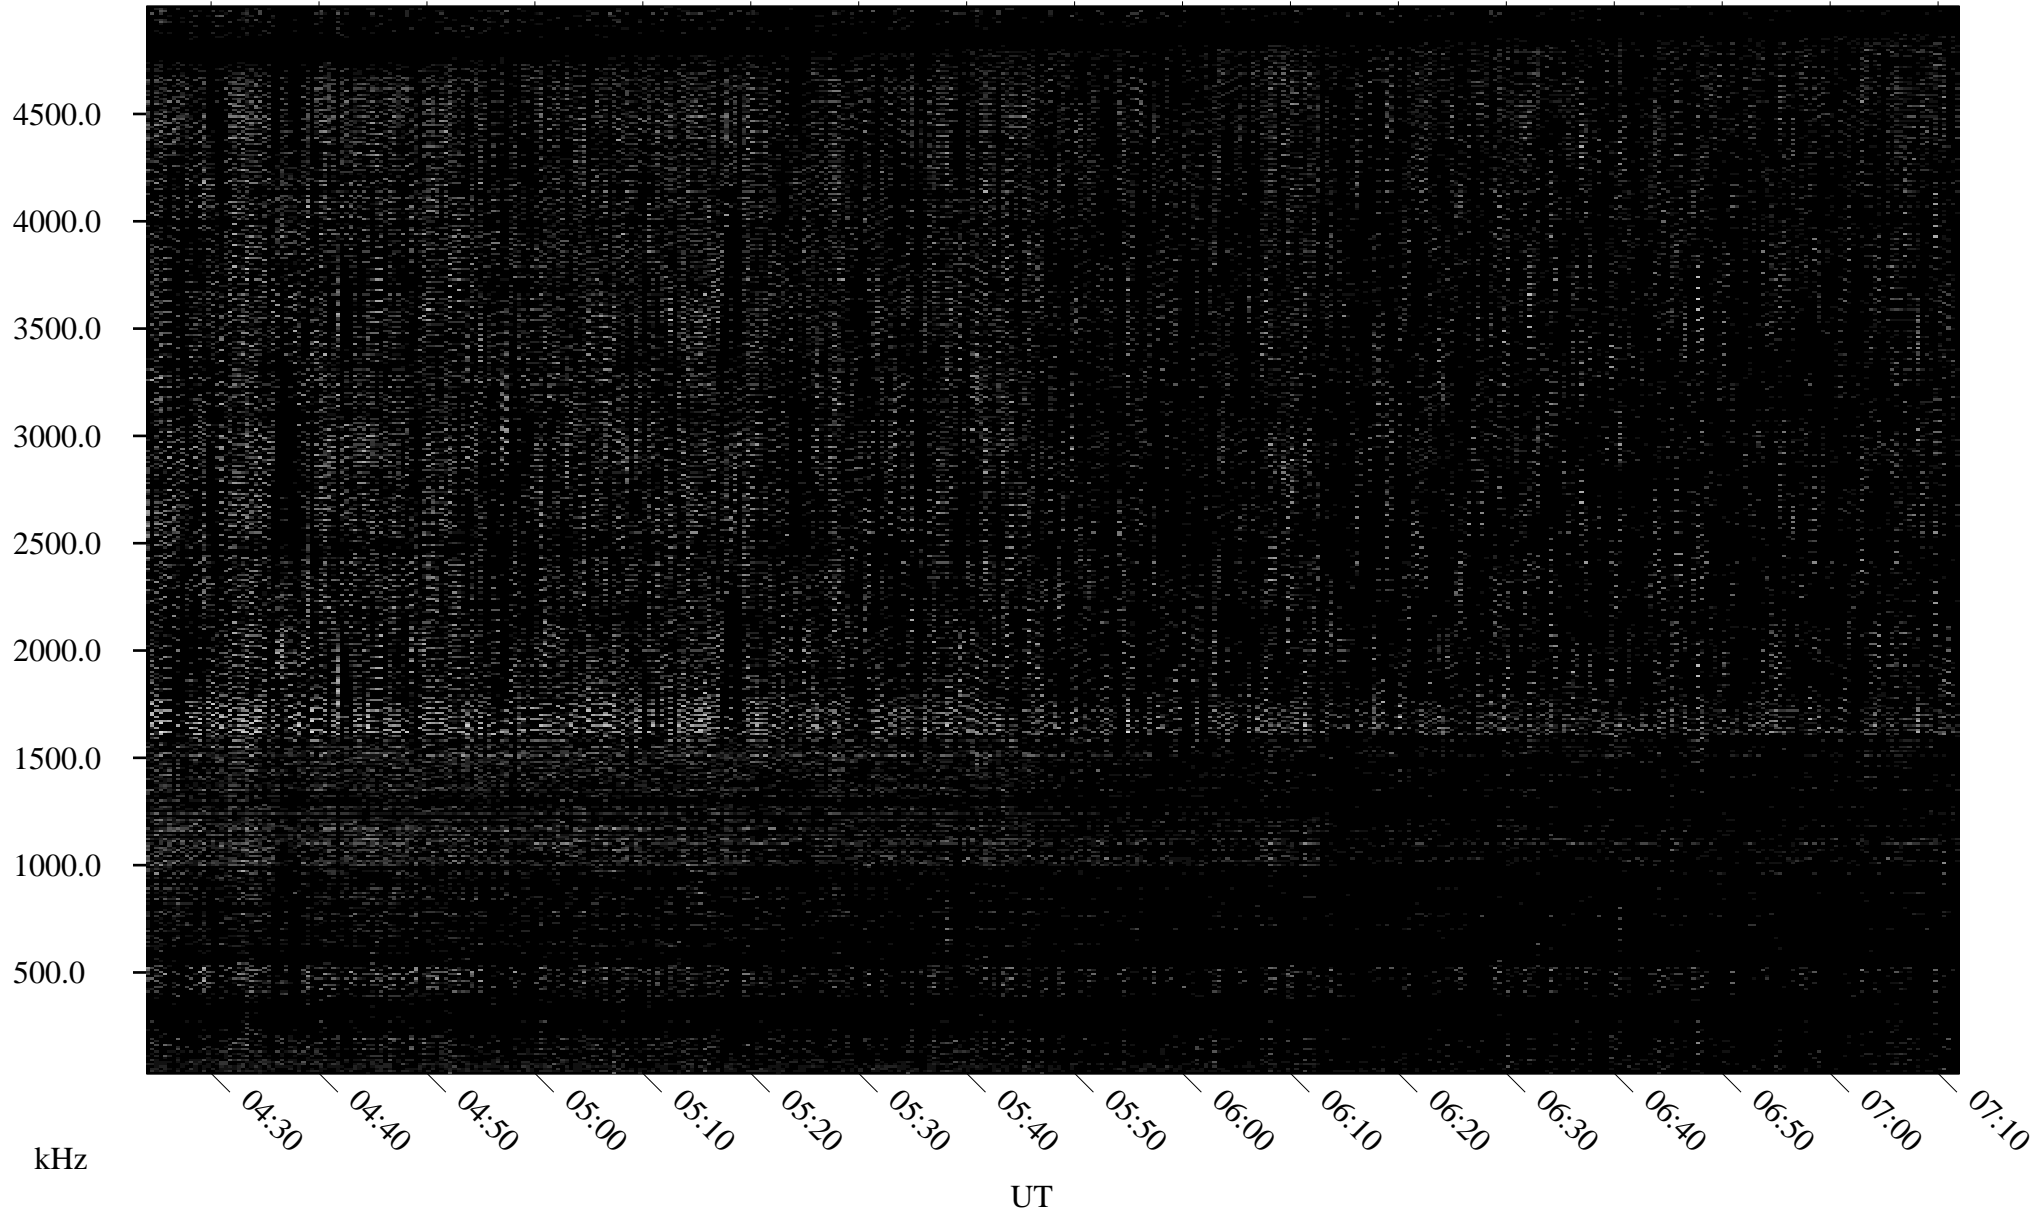

11/25/1996 Churchill, Manitoba

Linear Scale Black = 161 White = 15

ch96330l.r00m max_12

Page 1

11/25/1996 Churchill, Manitoba

Linear Scale Black = 161 White = 15

ch96330l.r00m max_12

Page 2

11/26/1996 Churchill, Manitoba

Linear Scale Black = 161 White = 15

ch96330l.r00m max_12

Page 3

11/26/1996 Churchill, Manitoba

Linear Scale Black = 161 White = 15

ch96330l.r00m max_12

Page 4

11/26/1996 Churchill, Manitoba

Linear Scale Black = 161 White = 15

ch96330l.r00m max_12

Page 5

11/26/1996 Churchill, Manitoba

Linear Scale Black = 161 White = 15

ch96330l.r00m max_12

Page 6

11/26/1996 Churchill, Manitoba

Linear Scale Black = 161 White = 15

ch96330l.r00m max_12

Page 7

11/26/1996 Churchill, Manitoba

Linear Scale Black = 161 White = 15

ch96330l.r00m max_12

Page 8