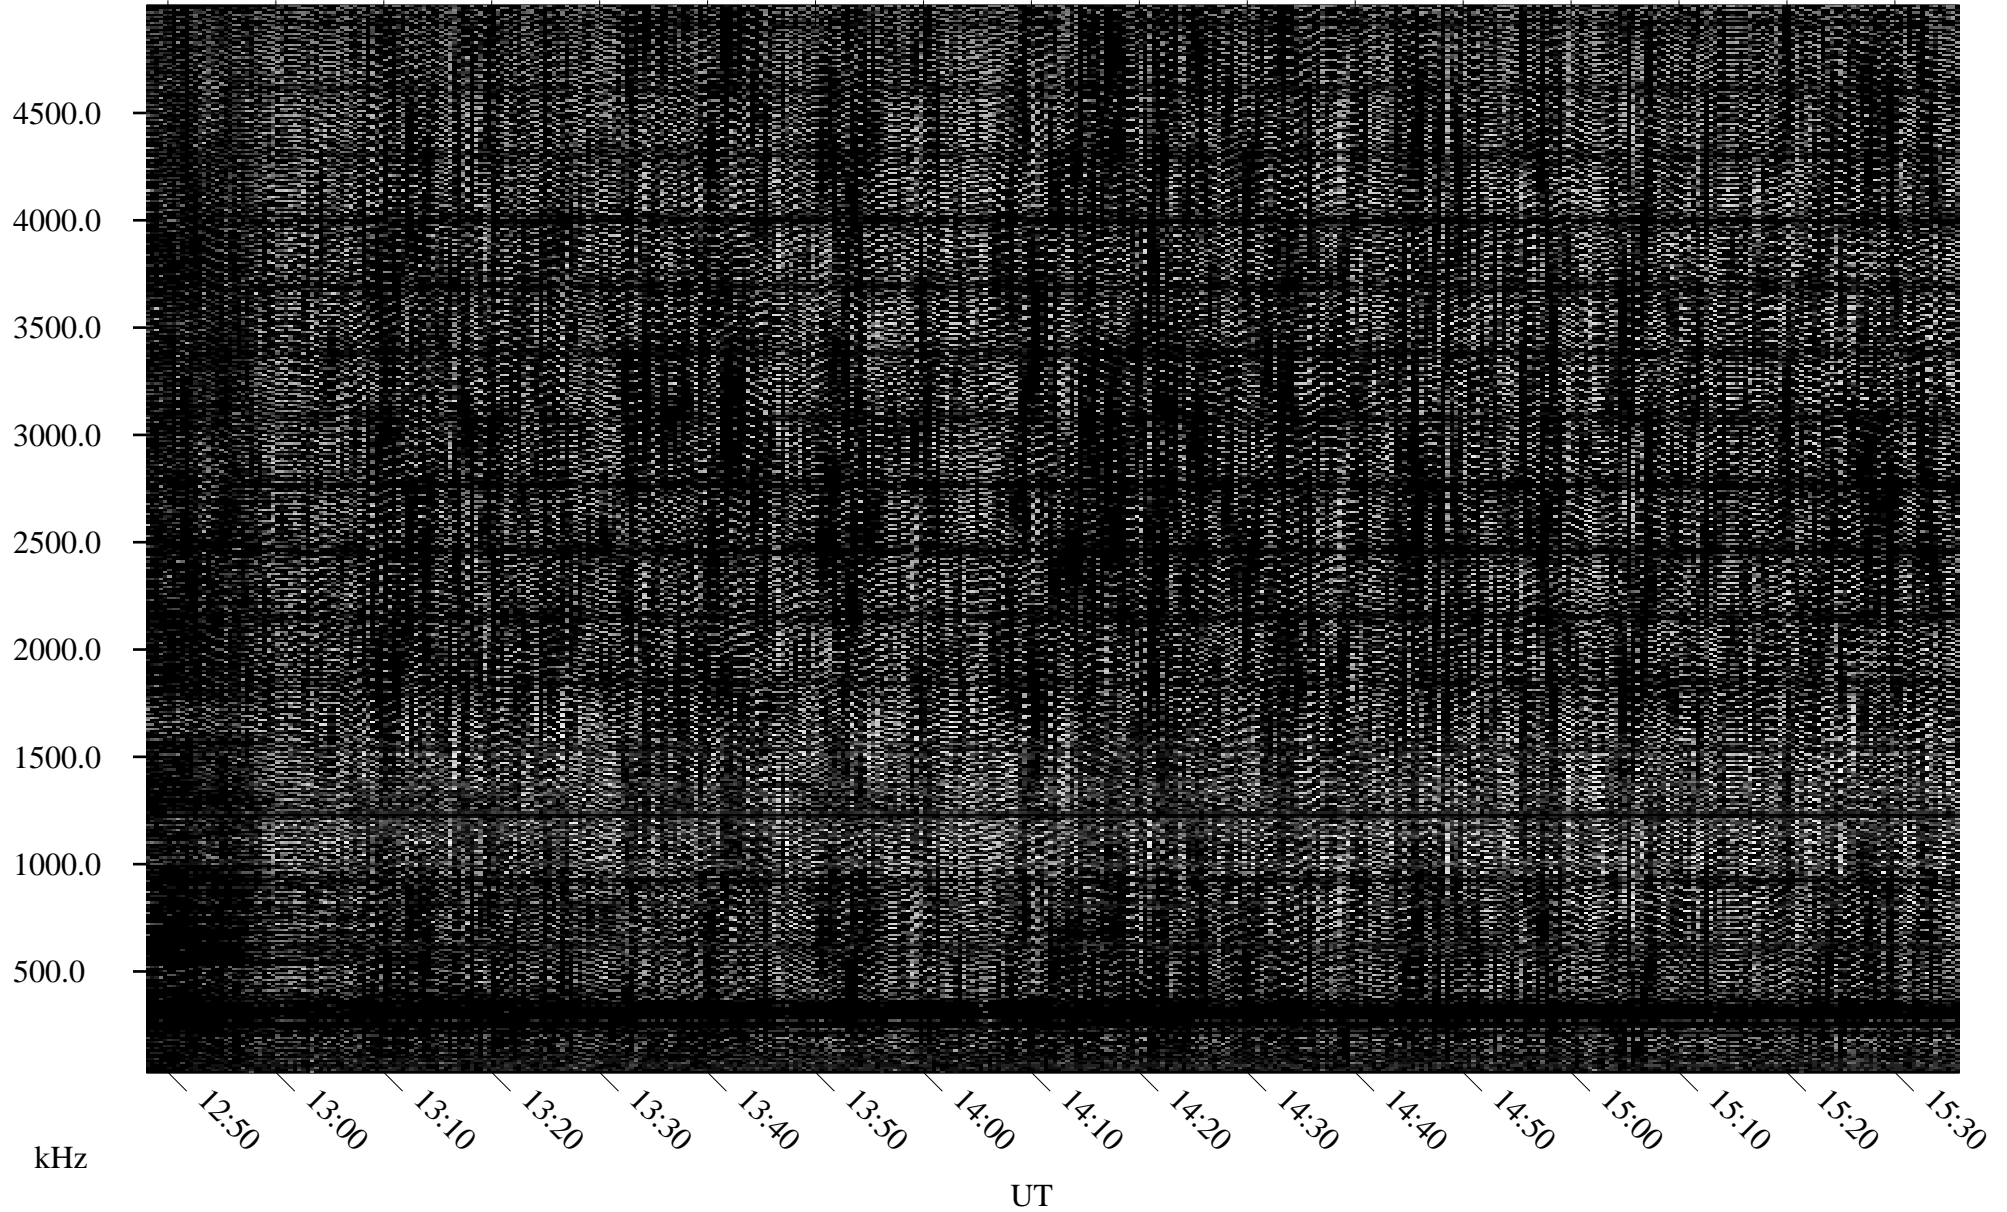

11/25/1996 Churchill, Manitoba

Linear Scale Black = 161 White = 15

ch96330l.r00m max_12

Page 1

11/25/1996 Churchill, Manitoba

Linear Scale Black = 161 White = 15

ch96330l.r00m max_12

Page 2

11/26/1996 Churchill, Manitoba

Linear Scale Black = 161 White = 15

ch96330l.r00m max_12

Page 3

11/26/1996 Churchill, Manitoba

Linear Scale Black = 161 White = 15

ch96330l.r00m max_12

Page 4

11/26/1996 Churchill, Manitoba

Linear Scale Black = 161 White = 15

ch96330l.r00m max_12

Page 5

11/26/1996 Churchill, Manitoba

Linear Scale Black = 161 White = 15

ch96330l.r00m max_12

Page 6

11/26/1996 Churchill, Manitoba

Linear Scale Black = 161 White = 15

ch96330l.r00m max_12

Page 7

11/26/1996 Churchill, Manitoba

Linear Scale Black = 161 White = 15

ch96330l.r00m max_12

Page 8