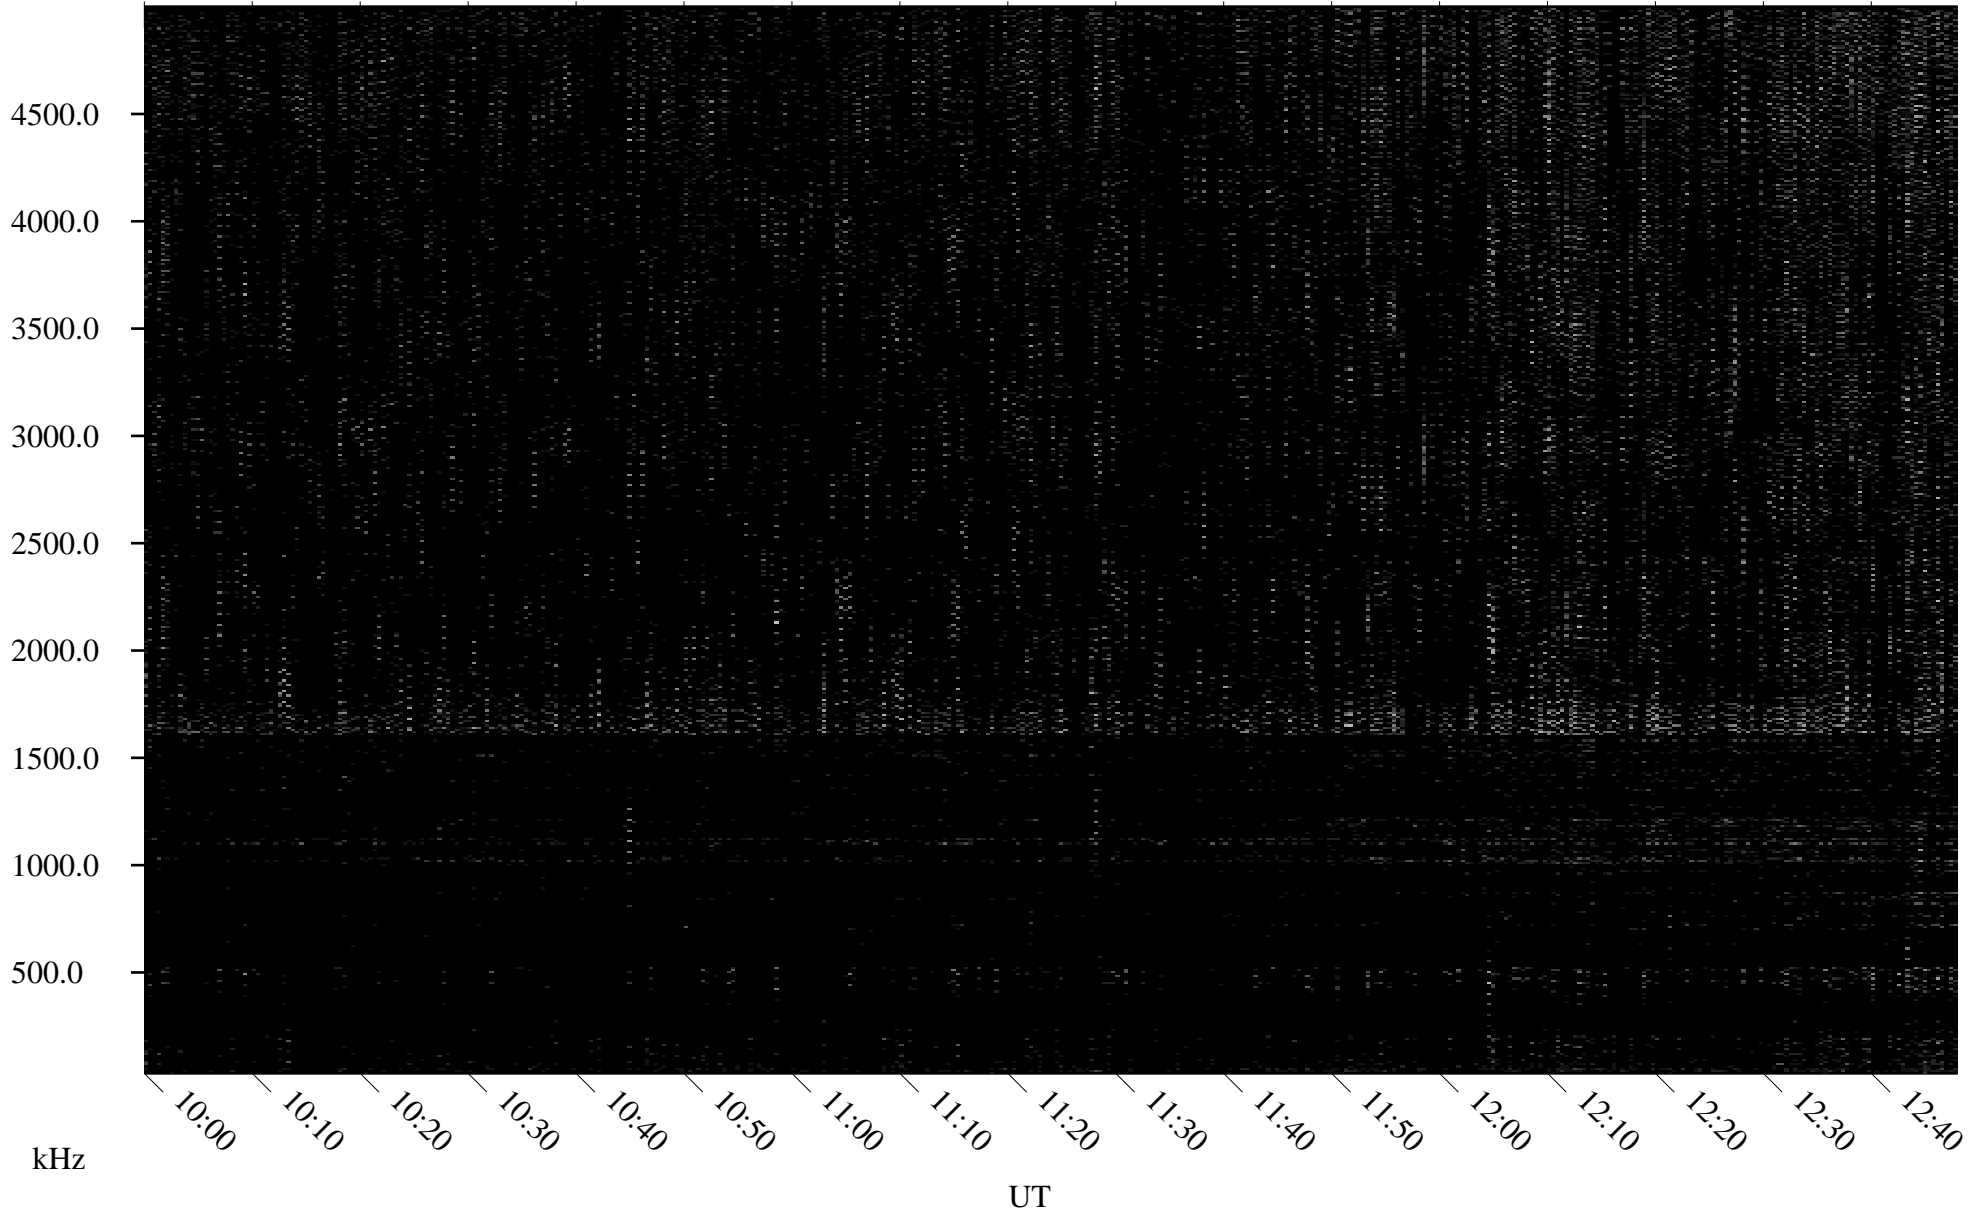

11/25/1996 Churchill, Manitoba

Linear Scale Black = 161 White = 15

ch96330l.r00m max_12

Page 1

11/25/1996 Churchill, Manitoba

Linear Scale Black = 161 White = 15

ch96330l.r00m max_12

Page 2

11/26/1996 Churchill, Manitoba

Linear Scale Black = 161 White = 15

ch96330l.r00m max_12

Page 3

11/26/1996 Churchill, Manitoba

Linear Scale Black = 161 White = 15

ch96330l.r00m max_12

Page 4

11/26/1996 Churchill, Manitoba

Linear Scale Black = 161 White = 15

ch96330l.r00m max_12

Page 5

11/26/1996 Churchill, Manitoba

Linear Scale Black = 161 White = 15

ch96330l.r00m max_12

Page 6

11/26/1996 Churchill, Manitoba

Linear Scale Black = 161 White = 15

ch96330l.r00m max_12

Page 7

11/26/1996 Churchill, Manitoba

Linear Scale Black = 161 White = 15

ch96330l.r00m max_12

Page 8