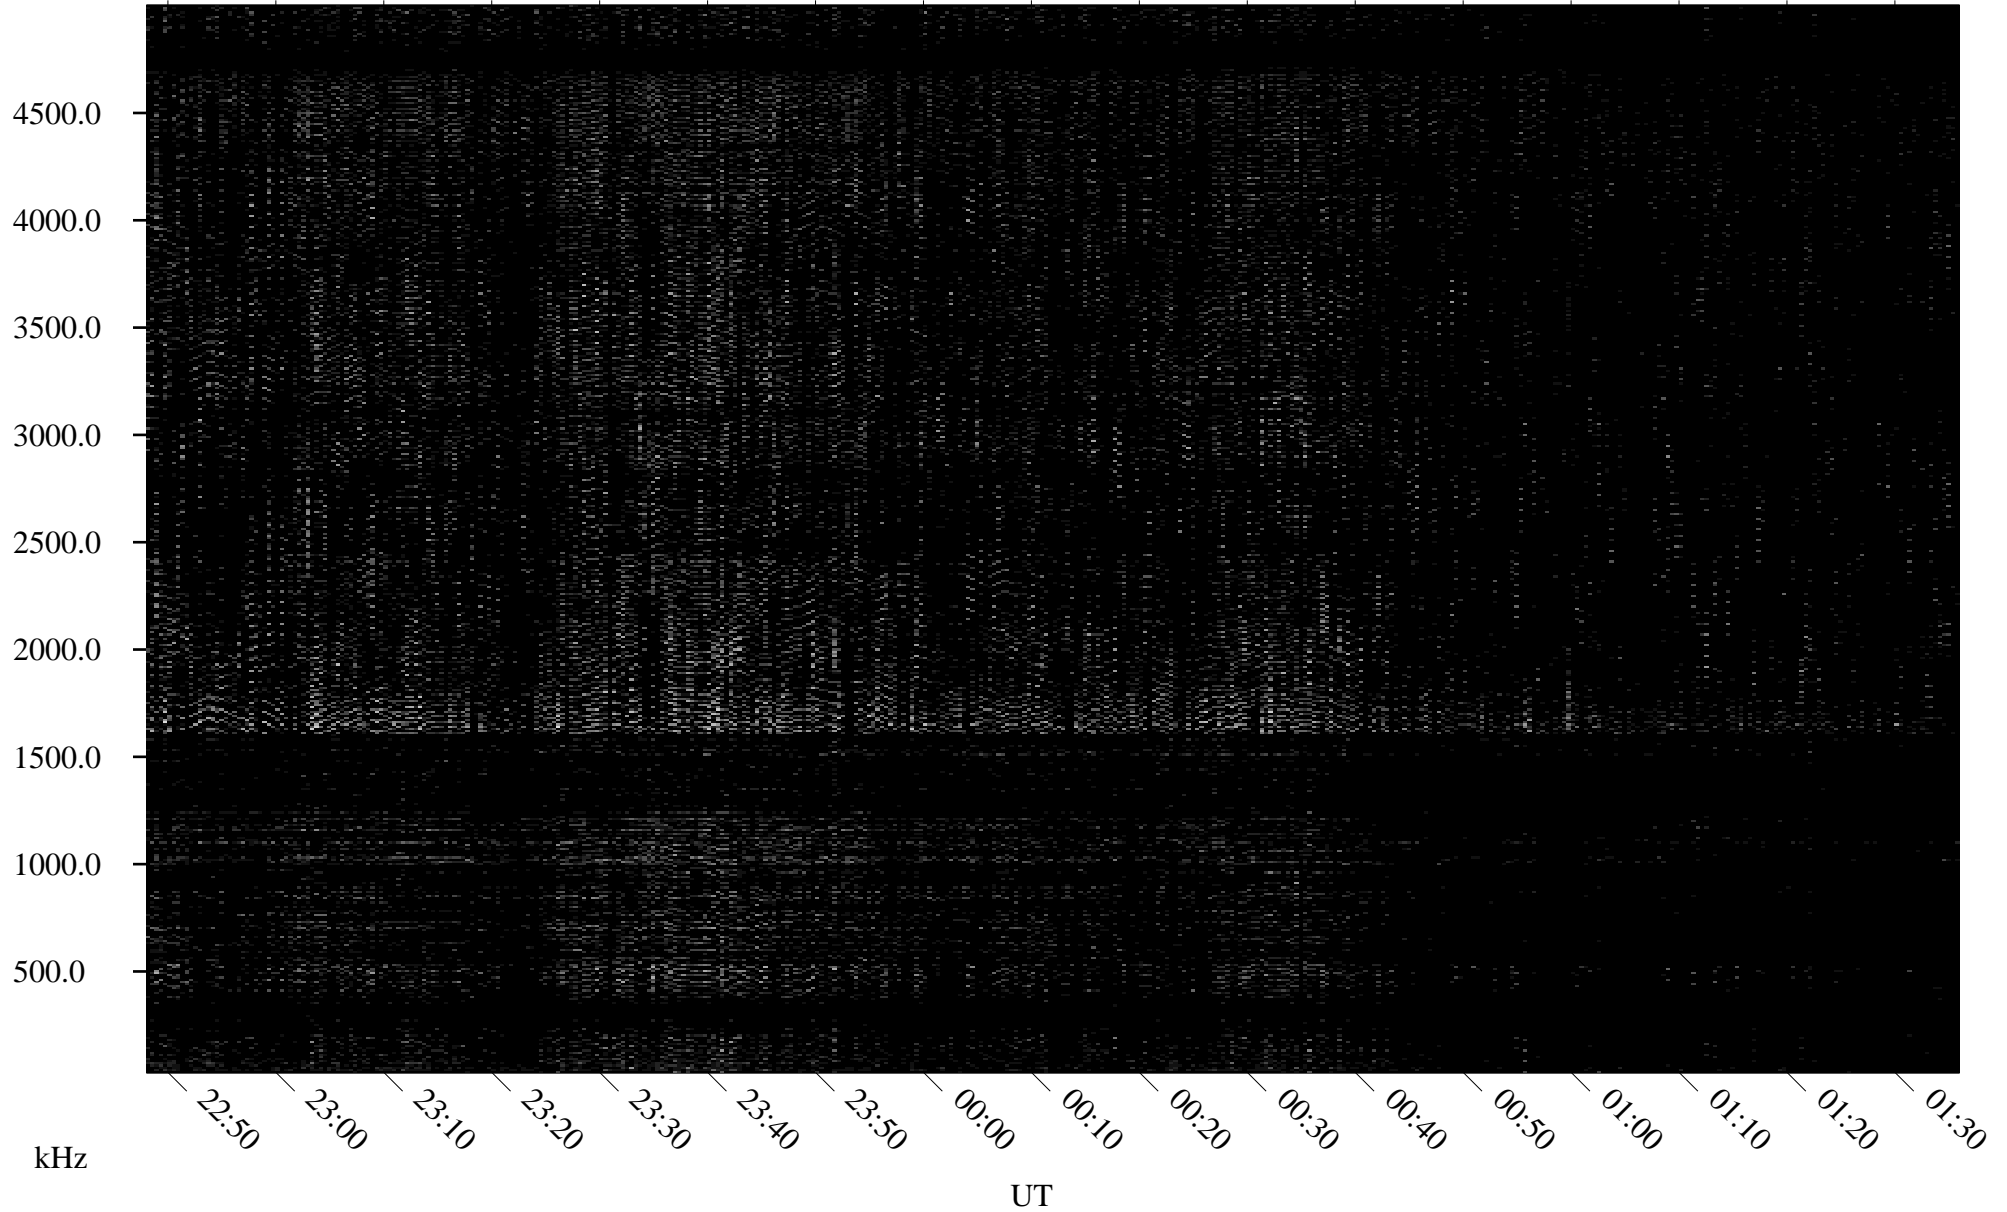

11/25/1996 Churchill, Manitoba

Linear Scale Black = 161 White = 15

ch96330l.r00m max_12

Page 1

11/25/1996 Churchill, Manitoba

Linear Scale Black = 161 White = 15

ch96330l.r00m max_12

Page 2

11/26/1996 Churchill, Manitoba

Linear Scale Black = 161 White = 15

ch96330l.r00m max_12

Page 3

11/26/1996 Churchill, Manitoba

Linear Scale Black = 161 White = 15

ch96330l.r00m max_12

Page 4

11/26/1996 Churchill, Manitoba

Linear Scale Black = 161 White = 15

ch96330l.r00m max_12

Page 5

11/26/1996 Churchill, Manitoba

Linear Scale Black = 161 White = 15

ch96330l.r00m max_12

Page 6

11/26/1996 Churchill, Manitoba

Linear Scale Black = 161 White = 15

ch96330l.r00m max_12

Page 7

11/26/1996 Churchill, Manitoba

Linear Scale Black = 161 White = 15

ch96330l.r00m max_12

Page 8