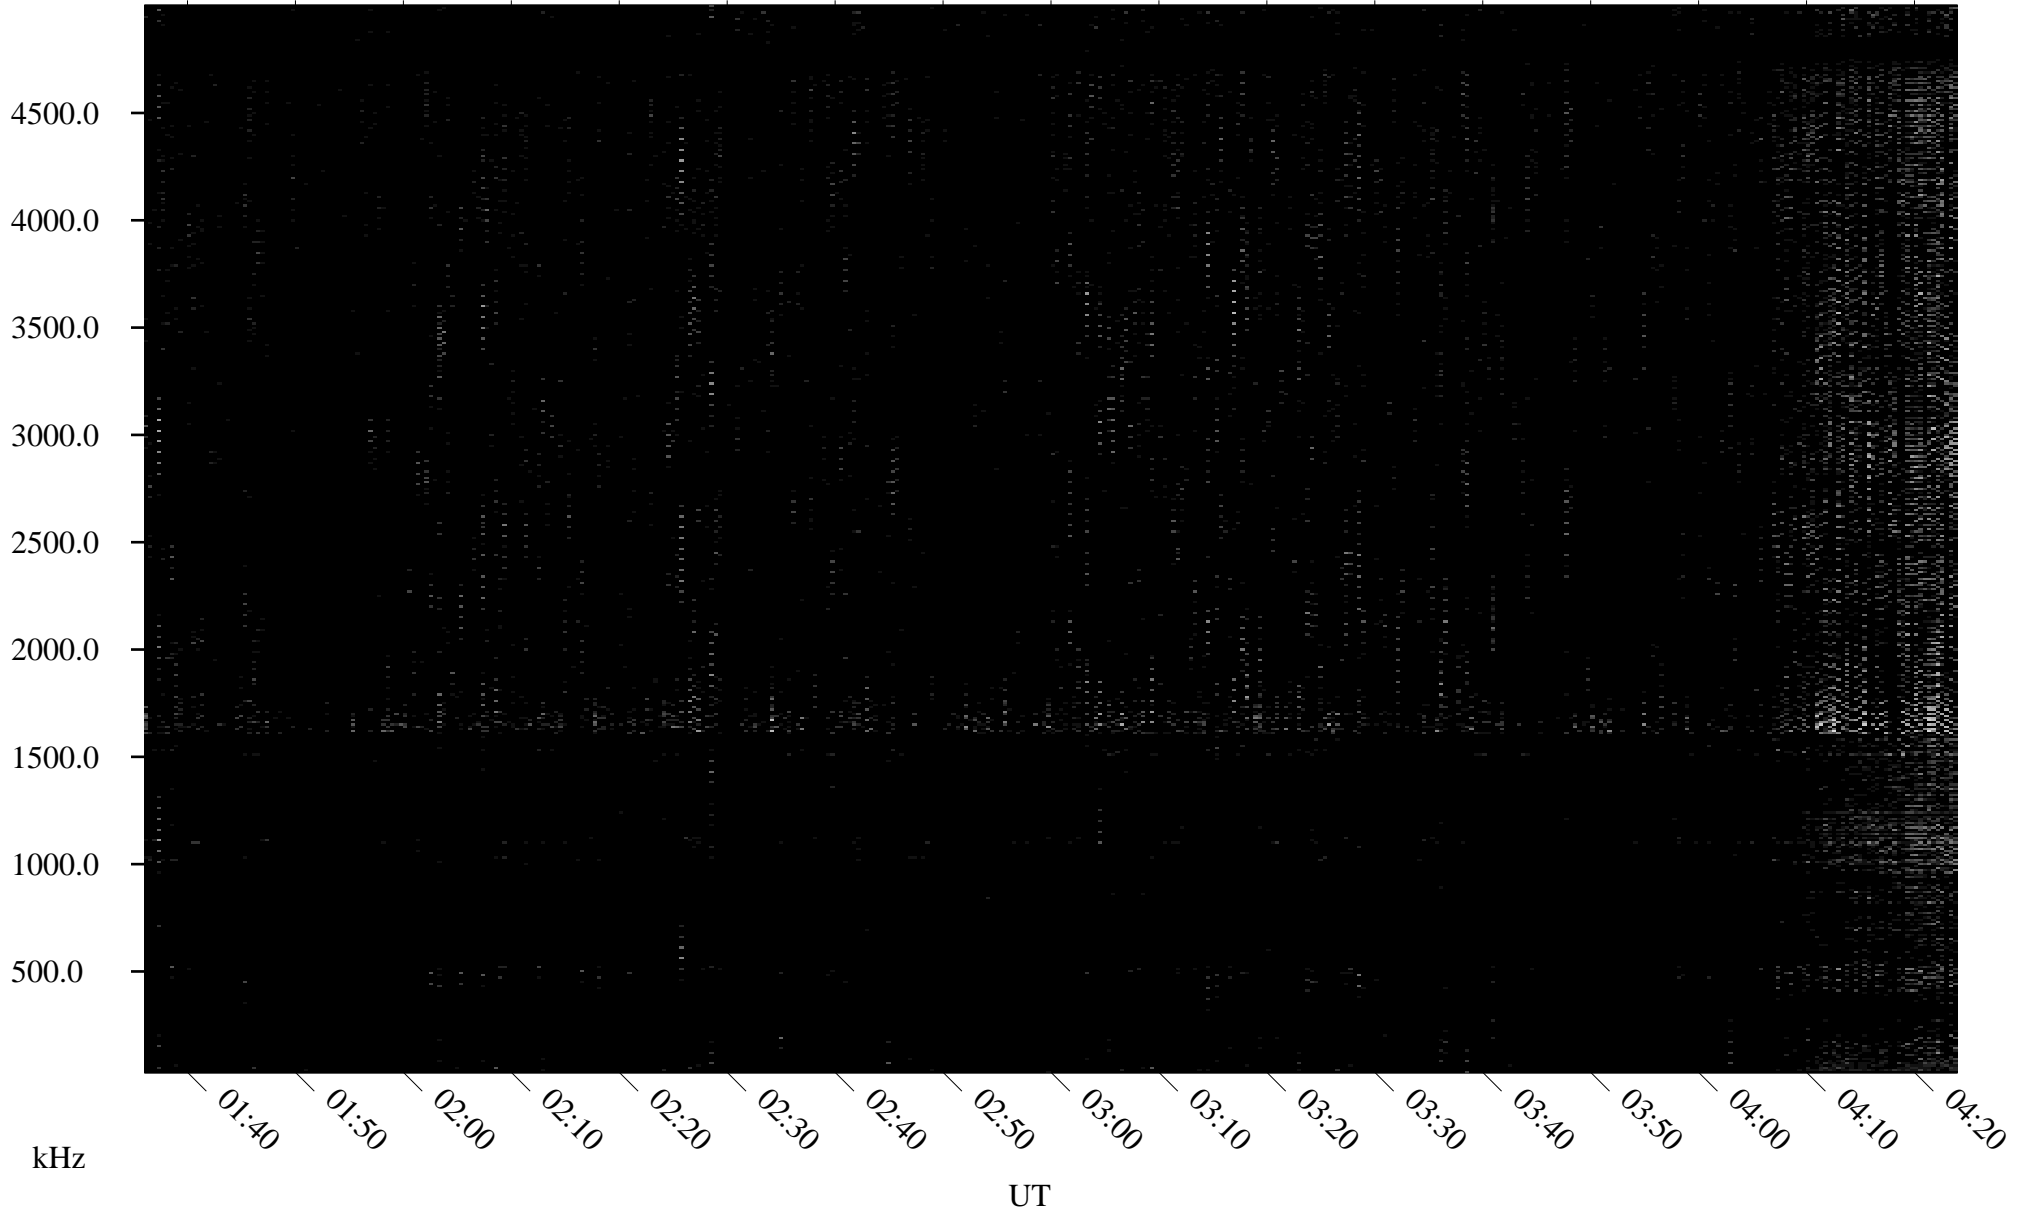

11/25/1996 Churchill, Manitoba

Linear Scale Black = 161 White = 15

ch96330l.r00m max_12

Page 1

11/25/1996 Churchill, Manitoba

Linear Scale Black = 161 White = 15

ch96330l.r00m max_12

Page 2

11/26/1996 Churchill, Manitoba

Linear Scale Black = 161 White = 15

ch96330l.r00m max_12

Page 3

11/26/1996 Churchill, Manitoba

Linear Scale Black = 161 White = 15

ch96330l.r00m max_12

Page 4

11/26/1996 Churchill, Manitoba

Linear Scale Black = 161 White = 15

ch96330l.r00m max_12

Page 5

11/26/1996 Churchill, Manitoba

Linear Scale Black = 161 White = 15

ch96330l.r00m max_12

Page 6

11/26/1996 Churchill, Manitoba

Linear Scale Black = 161 White = 15

ch96330l.r00m max_12

Page 7

11/26/1996 Churchill, Manitoba

Linear Scale Black = 161 White = 15

ch96330l.r00m max_12

Page 8