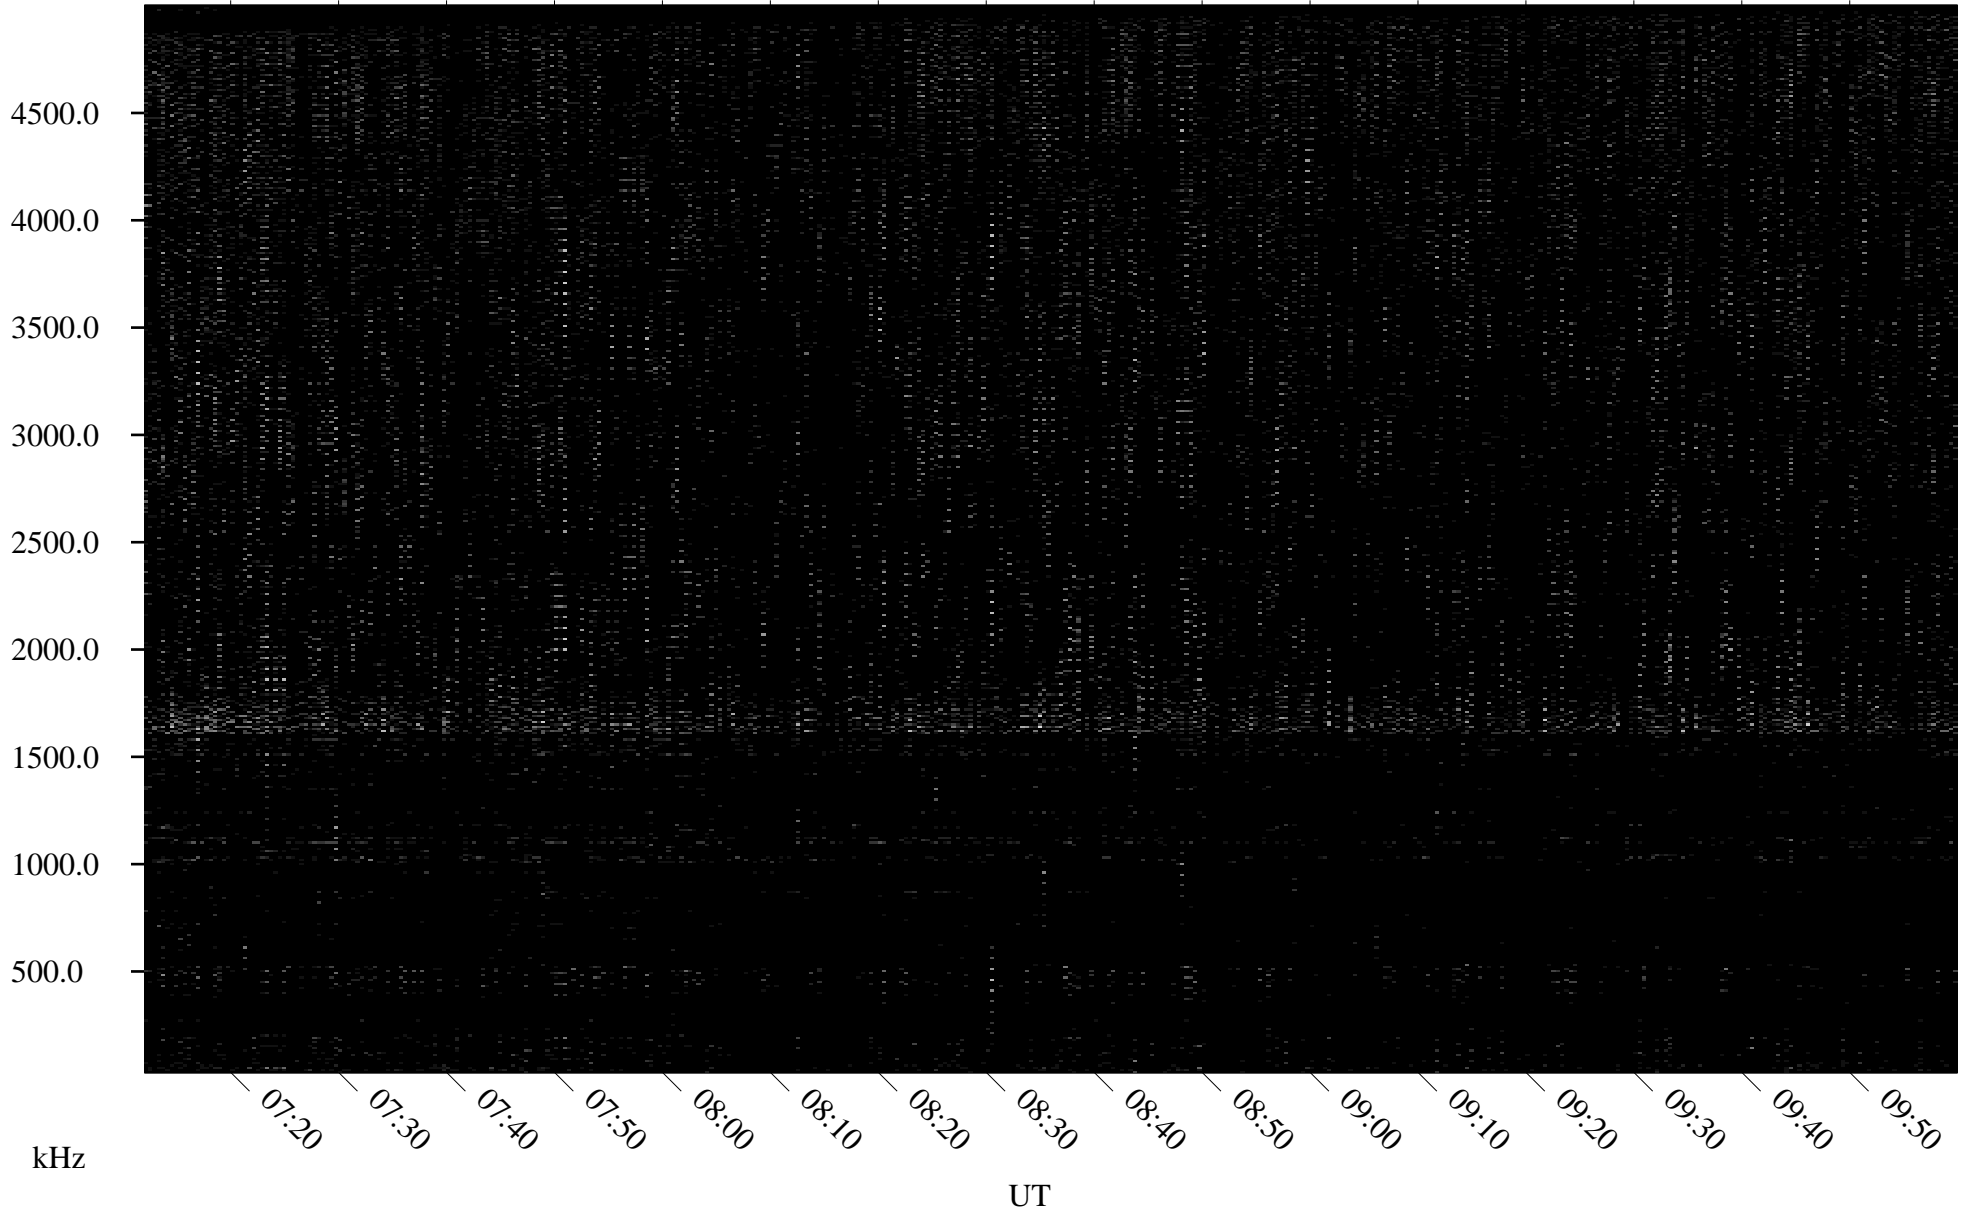

11/25/1996 Churchill, Manitoba

Linear Scale Black = 161 White = 15

ch96330l.r00m max_12

Page 1

11/25/1996 Churchill, Manitoba

Linear Scale Black = 161 White = 15

ch96330l.r00m max_12

Page 2

11/26/1996 Churchill, Manitoba

Linear Scale Black = 161 White = 15

ch96330l.r00m max_12

Page 3

11/26/1996 Churchill, Manitoba

Linear Scale Black = 161 White = 15

ch96330l.r00m max_12

Page 4

11/26/1996 Churchill, Manitoba

Linear Scale Black = 161 White = 15

ch96330l.r00m max_12

Page 5

11/26/1996 Churchill, Manitoba

Linear Scale Black = 161 White = 15

ch96330l.r00m max_12

Page 6

11/26/1996 Churchill, Manitoba

Linear Scale Black = 161 White = 15

ch96330l.r00m max_12

Page 7

11/26/1996 Churchill, Manitoba

Linear Scale Black = 161 White = 15

ch96330l.r00m max_12

Page 8