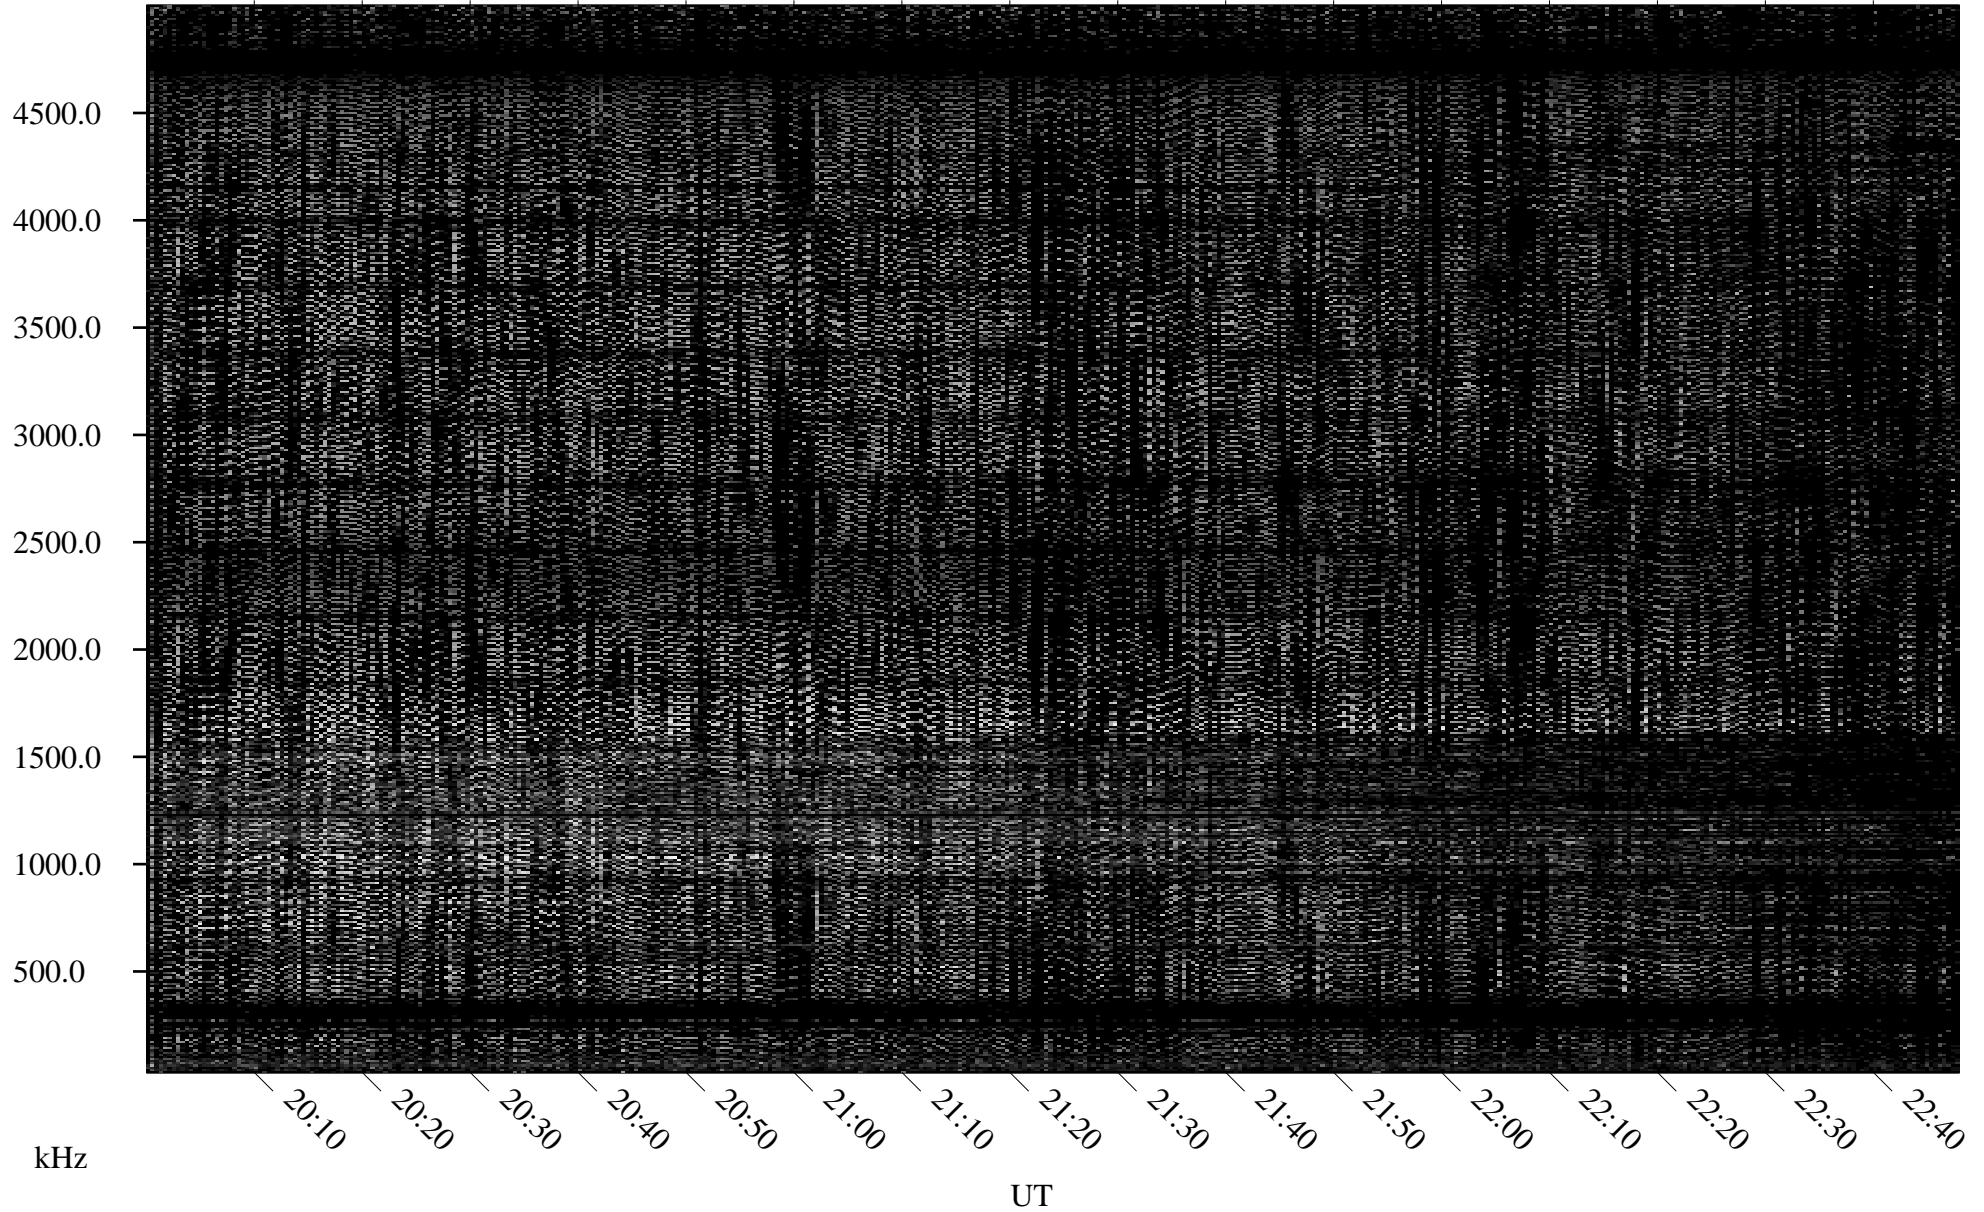

11/25/1996 Churchill, Manitoba

Linear Scale Black = 161 White = 15

ch96330l.r00m max_12

Page 1

11/25/1996 Churchill, Manitoba

Linear Scale Black = 161 White = 15

ch96330l.r00m max_12

Page 2

11/26/1996 Churchill, Manitoba

Linear Scale Black = 161 White = 15

ch96330l.r00m max_12

Page 3

11/26/1996 Churchill, Manitoba

Linear Scale Black = 161 White = 15

ch96330l.r00m max_12

Page 4

11/26/1996 Churchill, Manitoba

Linear Scale Black = 161 White = 15

ch96330l.r00m max_12

Page 5

11/26/1996 Churchill, Manitoba

Linear Scale Black = 161 White = 15

ch96330l.r00m max_12

Page 6

11/26/1996 Churchill, Manitoba

Linear Scale Black = 161 White = 15

ch96330l.r00m max_12

Page 7

11/26/1996 Churchill, Manitoba

Linear Scale Black = 161 White = 15

ch96330l.r00m max_12

Page 8