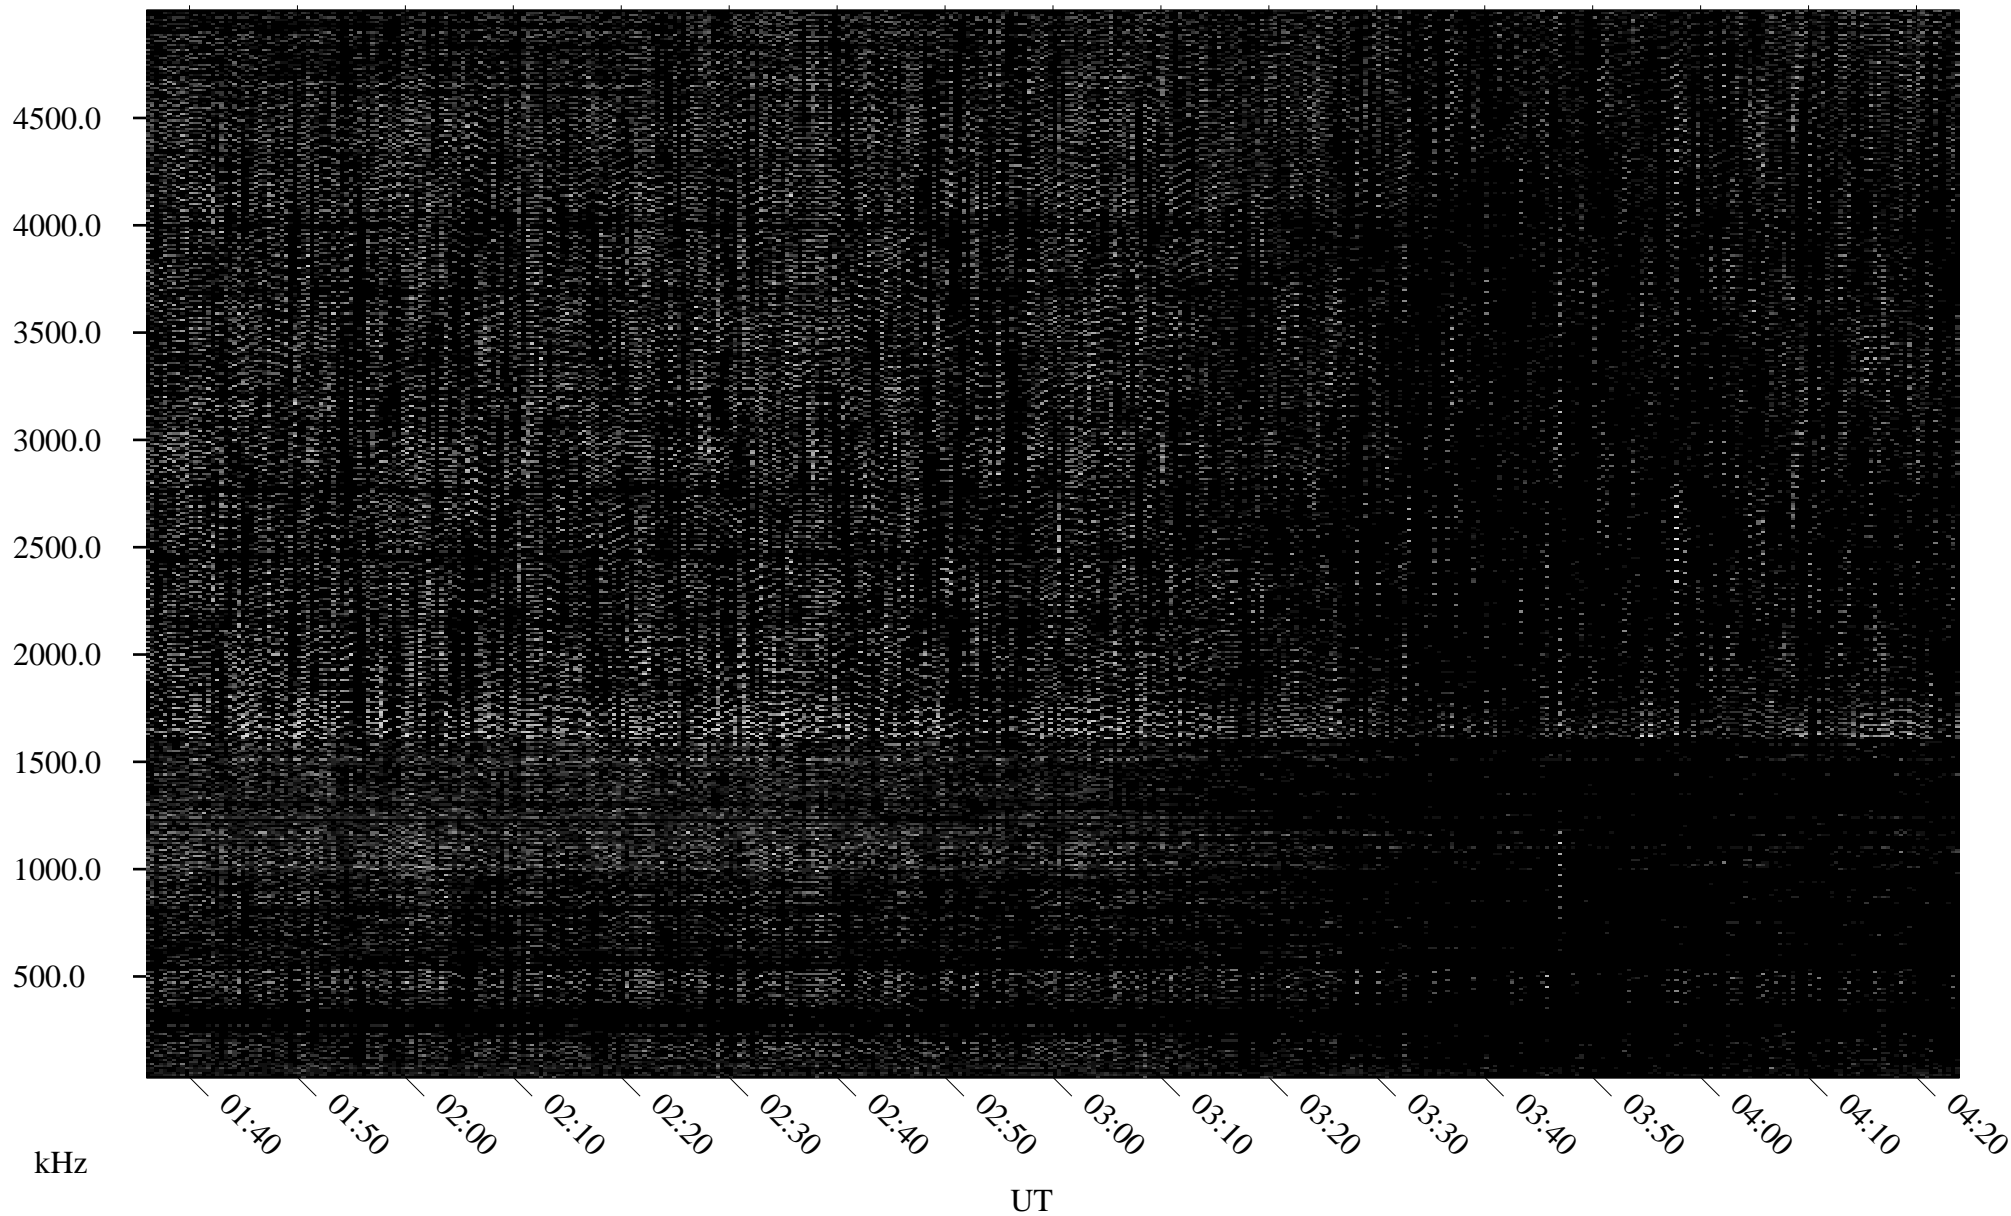

# 11/26/1996 Churchill, Manitoba

Linear Scale    Black = 161    White = 15

ch963311.r00m max\_12

Page 1

# 11/26/1996 Churchill, Manitoba

Linear Scale    Black = 161    White = 15

ch963311.r00m max\_12

Page 2

# 11/27/1996 Churchill, Manitoba

Linear Scale    Black = 161    White = 15

ch963311.r00m max\_12

Page 3

# 11/27/1996 Churchill, Manitoba

Linear Scale    Black = 161    White = 15

ch963311.r00m max\_12

Page 4