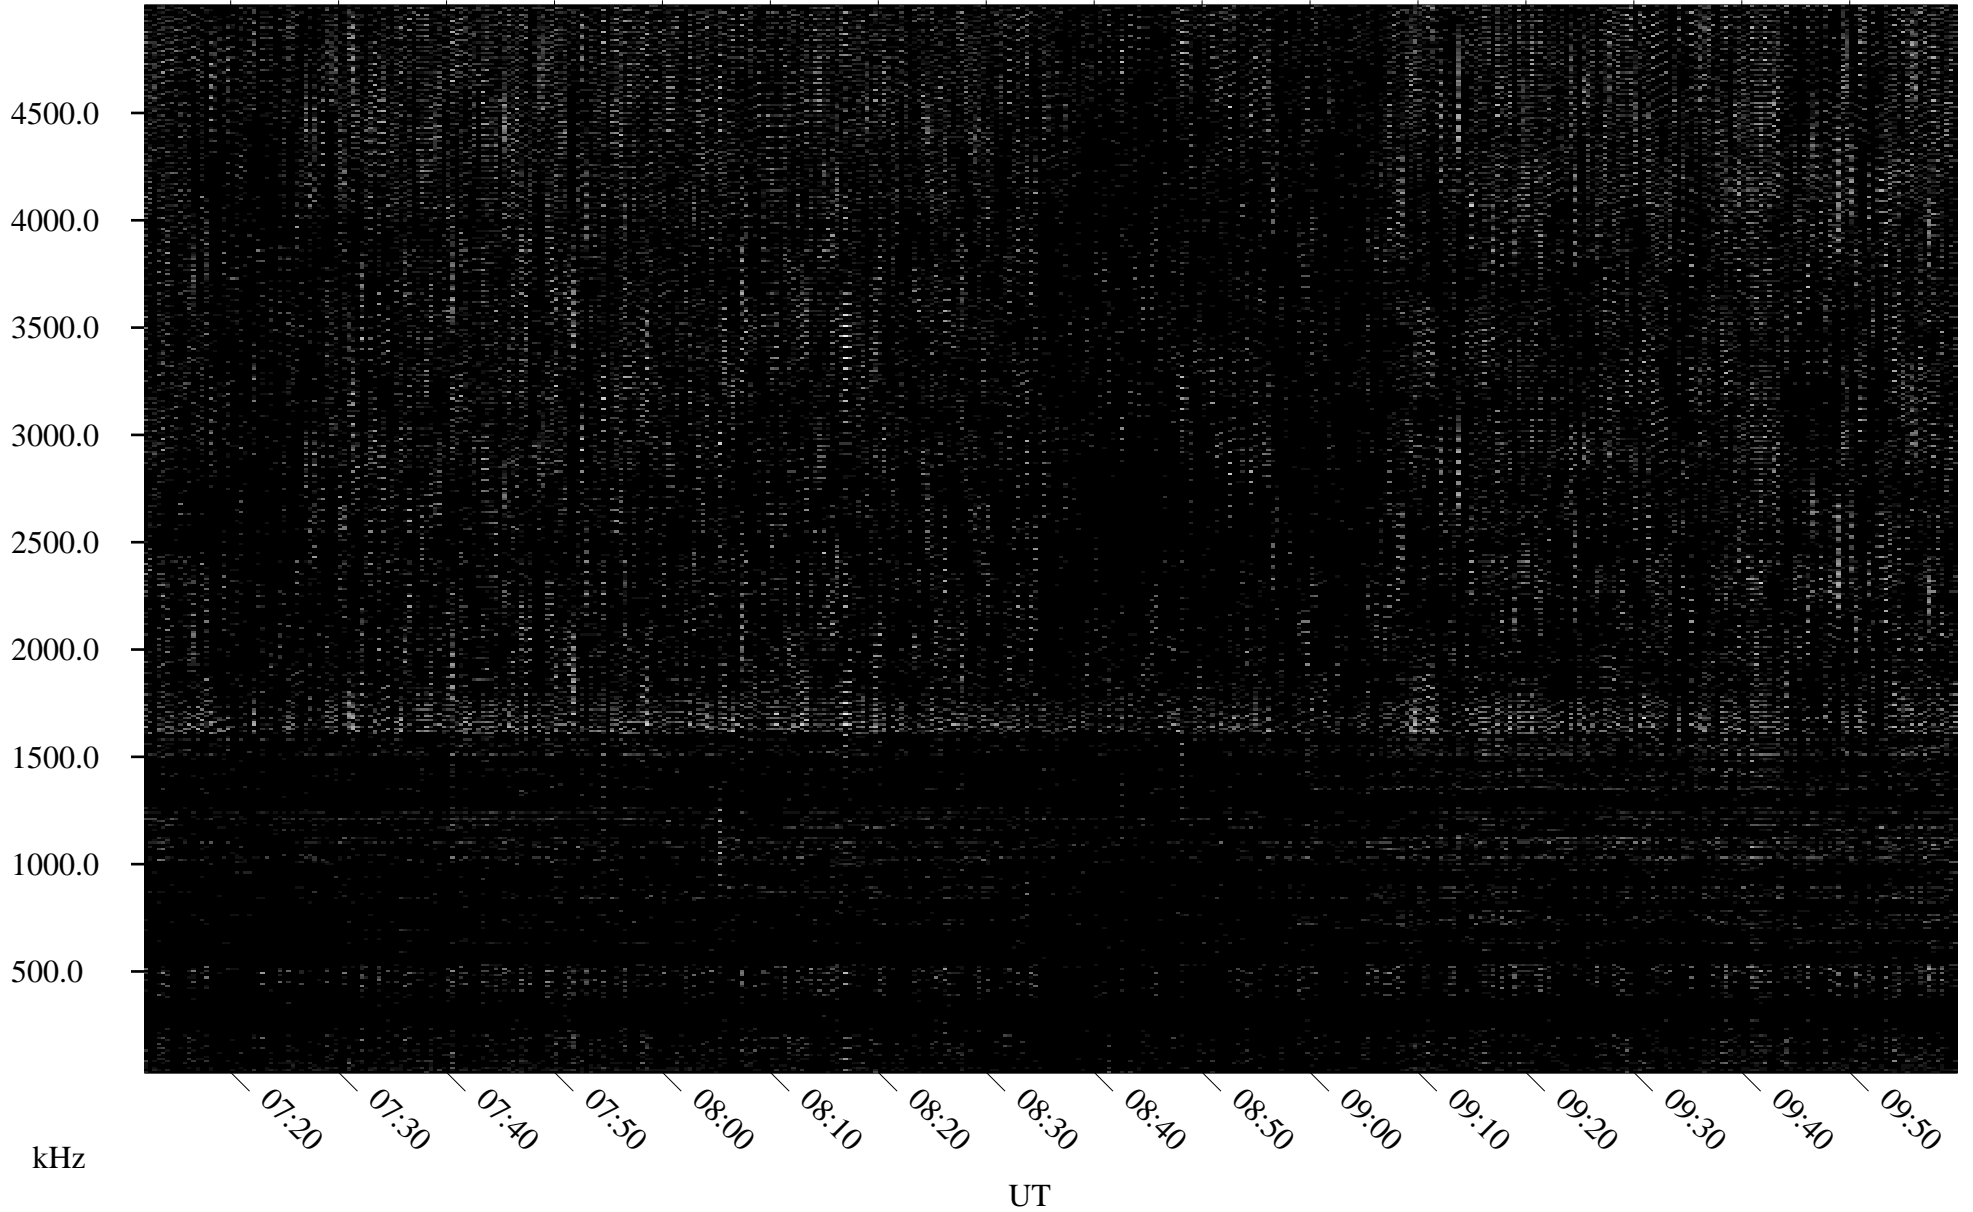

# 11/27/1996 Churchill, Manitoba

Linear Scale    Black = 161    White = 15

ch963311.r00m max\_12

Page 4

# 11/27/1996 Churchill, Manitoba

Linear Scale    Black = 161    White = 15

ch96331l.r00m max\_12

Page 5

# 11/27/1996 Churchill, Manitoba

Linear Scale    Black = 161    White = 15

ch96331l.r00m max\_12

Page 6