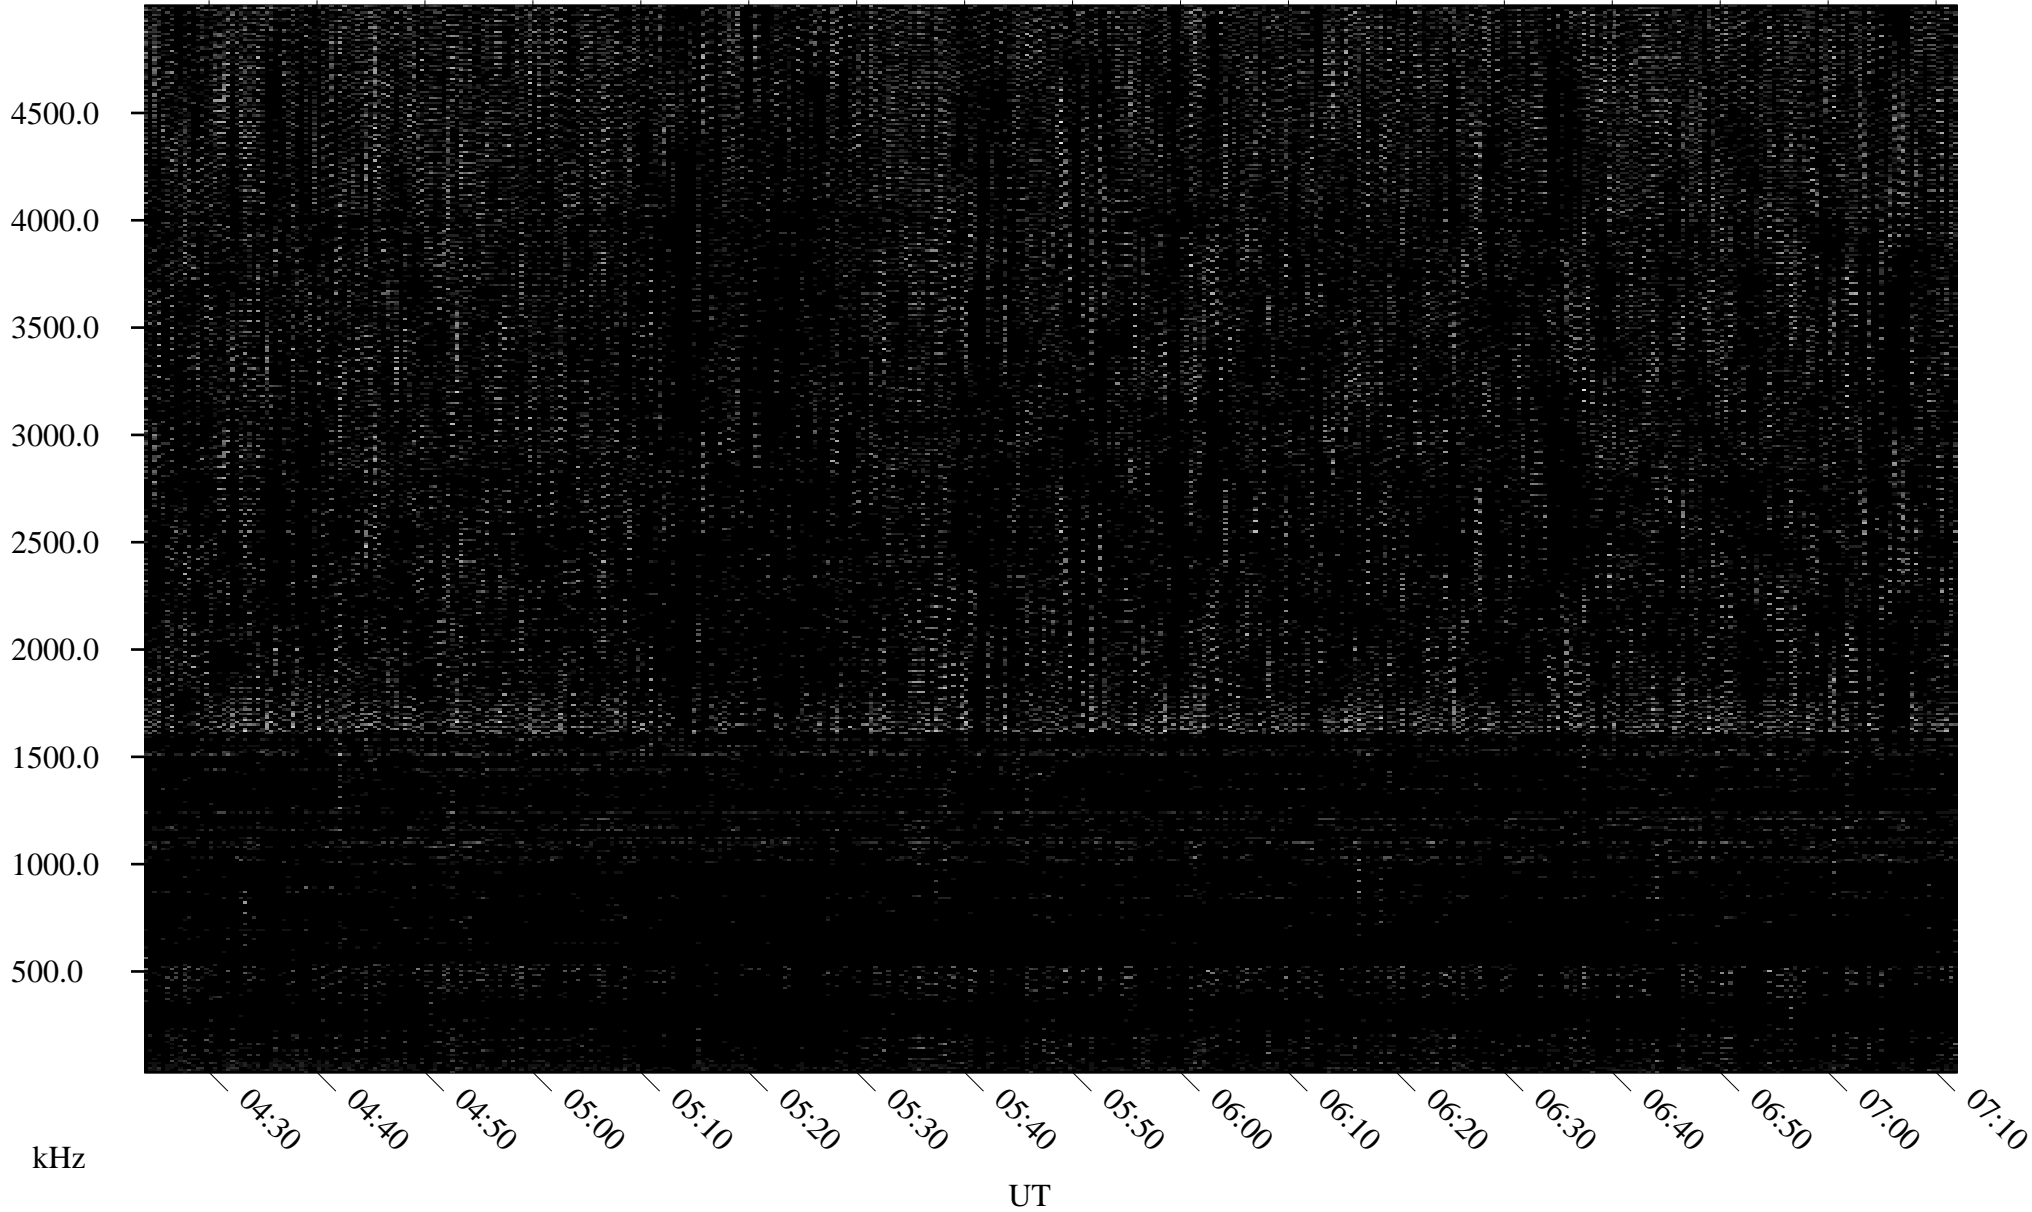

# 11/26/1996 Churchill, Manitoba

Linear Scale    Black = 161    White = 15

ch963311.r00m max\_12

Page 1

# 11/26/1996 Churchill, Manitoba

Linear Scale    Black = 161    White = 15

ch963311.r00m max\_12

Page 2

# 11/27/1996 Churchill, Manitoba

Linear Scale    Black = 161    White = 15

ch963311.r00m max\_12

Page 3

# 11/27/1996 Churchill, Manitoba

Linear Scale    Black = 161    White = 15

ch963311.r00m max\_12

Page 4