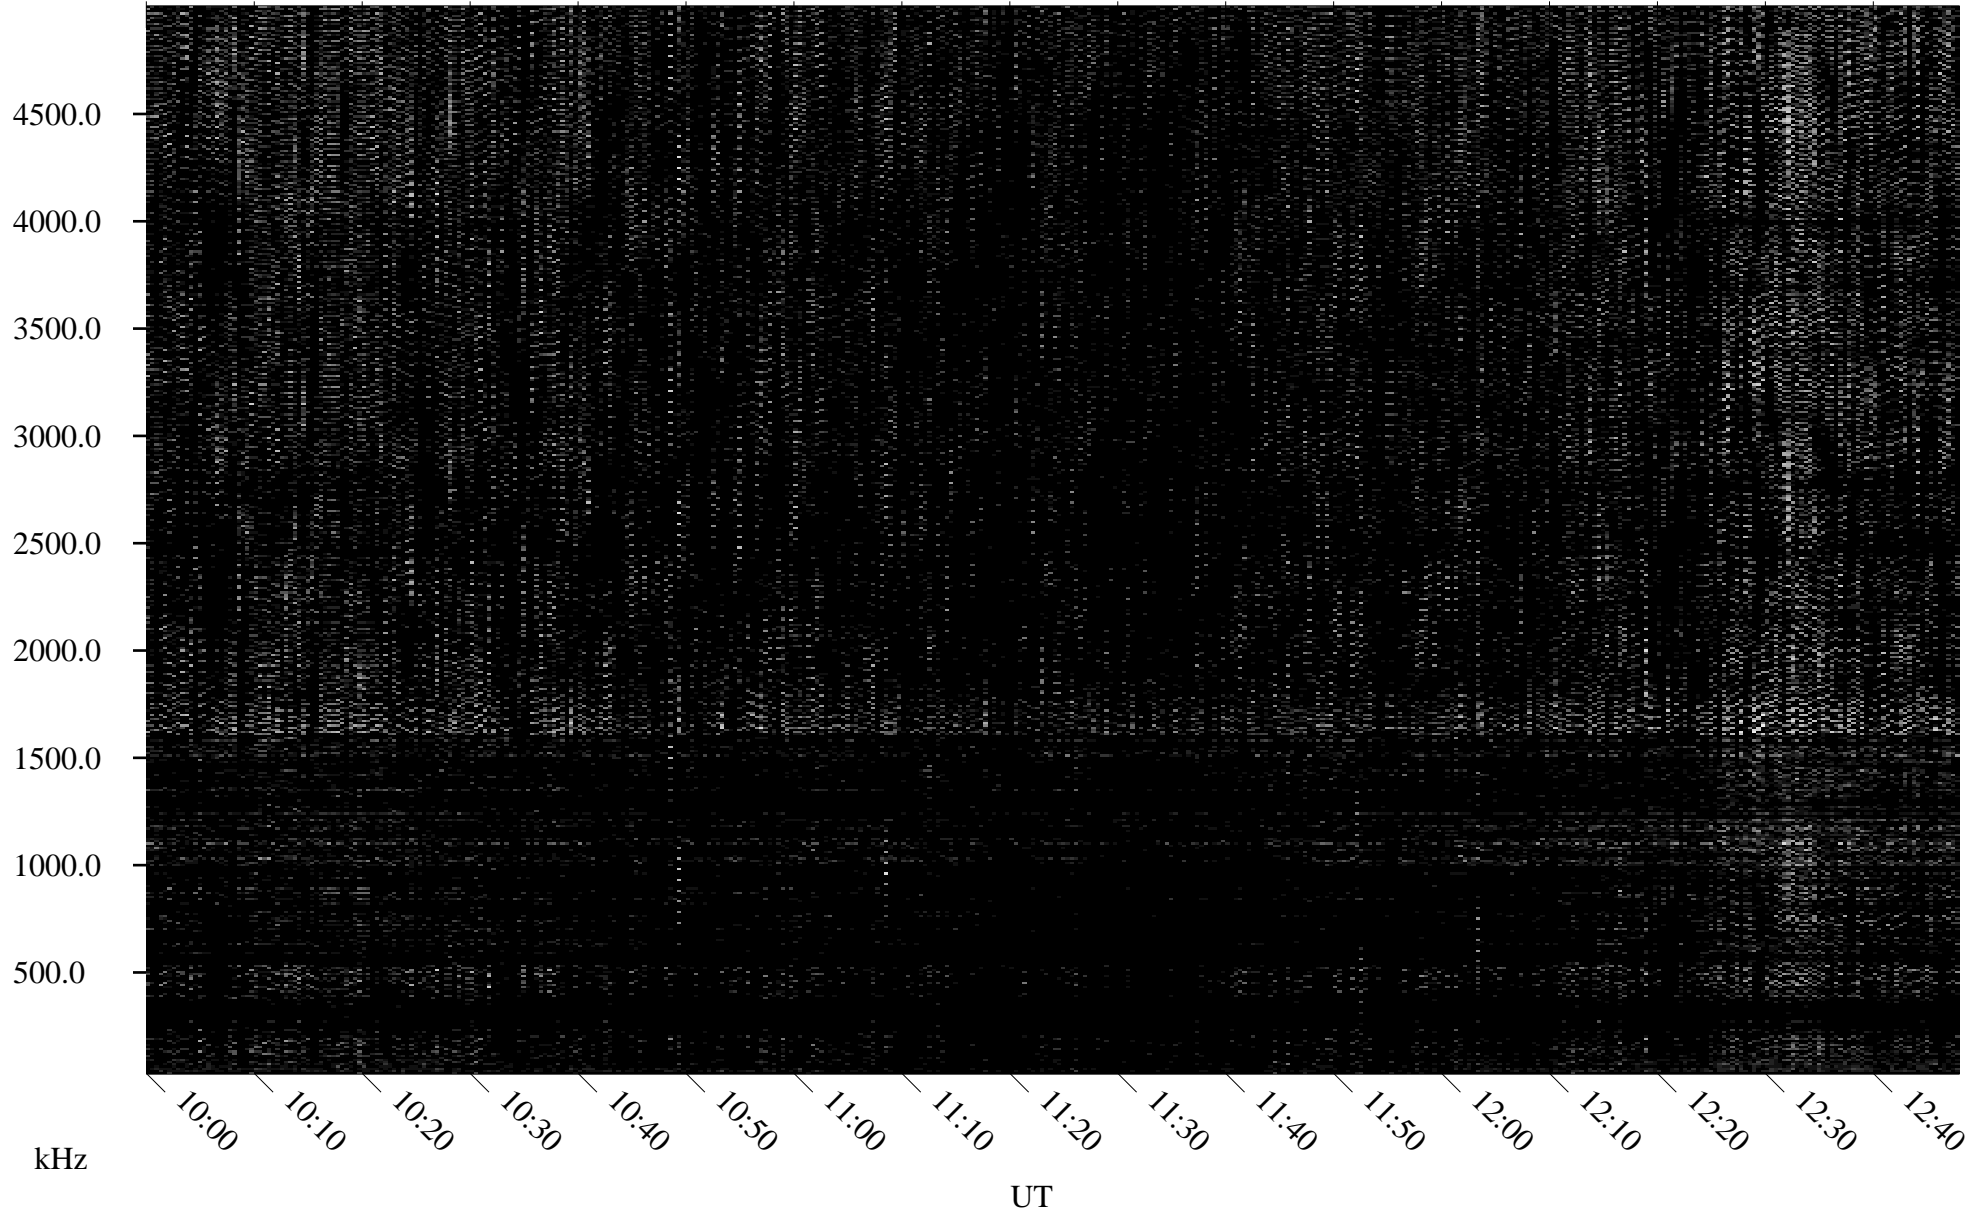

# 11/27/1996 Churchill, Manitoba

Linear Scale    Black = 161    White = 15

ch96331l.r00m max\_12

Page 5

# 11/27/1996 Churchill, Manitoba

Linear Scale    Black = 161    White = 15

ch96331l.r00m max\_12

Page 6