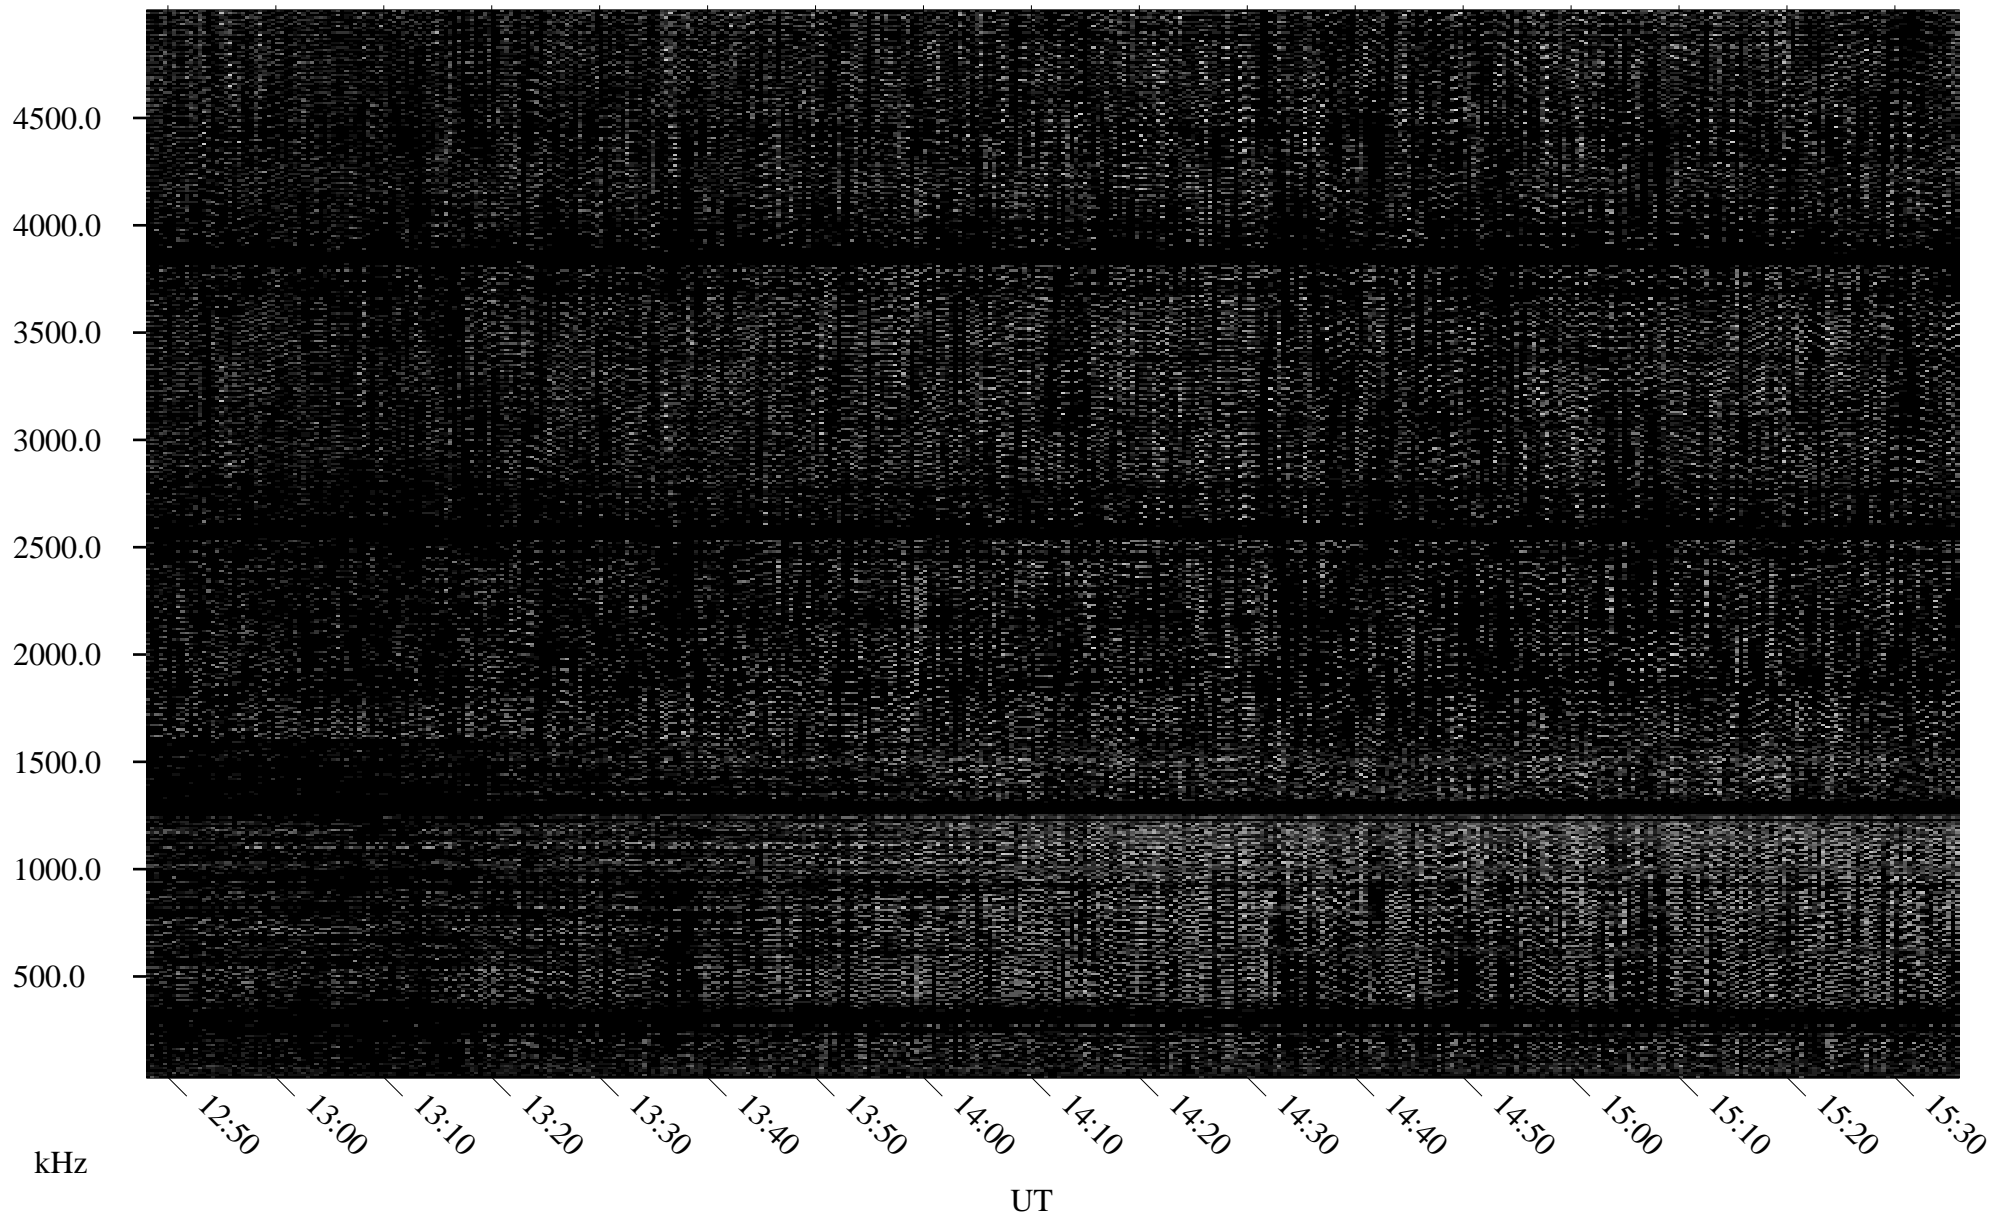

11/27/1996 Churchill, Manitoba

Linear Scale Black = 161 White = 15

ch96332l.r00m max_12

Page 1

11/27/1996 Churchill, Manitoba

Linear Scale Black = 161 White = 15

ch96332l.r00m max_12

Page 2

11/28/1996 Churchill, Manitoba

Linear Scale Black = 161 White = 15

ch96332l.r00m max_12

Page 3

11/28/1996 Churchill, Manitoba

Linear Scale Black = 161 White = 15

ch96332l.r00m max_12

Page 4

11/28/1996 Churchill, Manitoba

Linear Scale Black = 161 White = 15

ch96332l.r00m max_12

Page 5

11/28/1996 Churchill, Manitoba

Linear Scale Black = 161 White = 15

ch96332l.r00m max_12

Page 6

11/28/1996 Churchill, Manitoba

Linear Scale Black = 161 White = 15

ch96332l.r00m max_12

Page 7

11/28/1996 Churchill, Manitoba

Linear Scale Black = 161 White = 15

ch96332l.r00m max_12