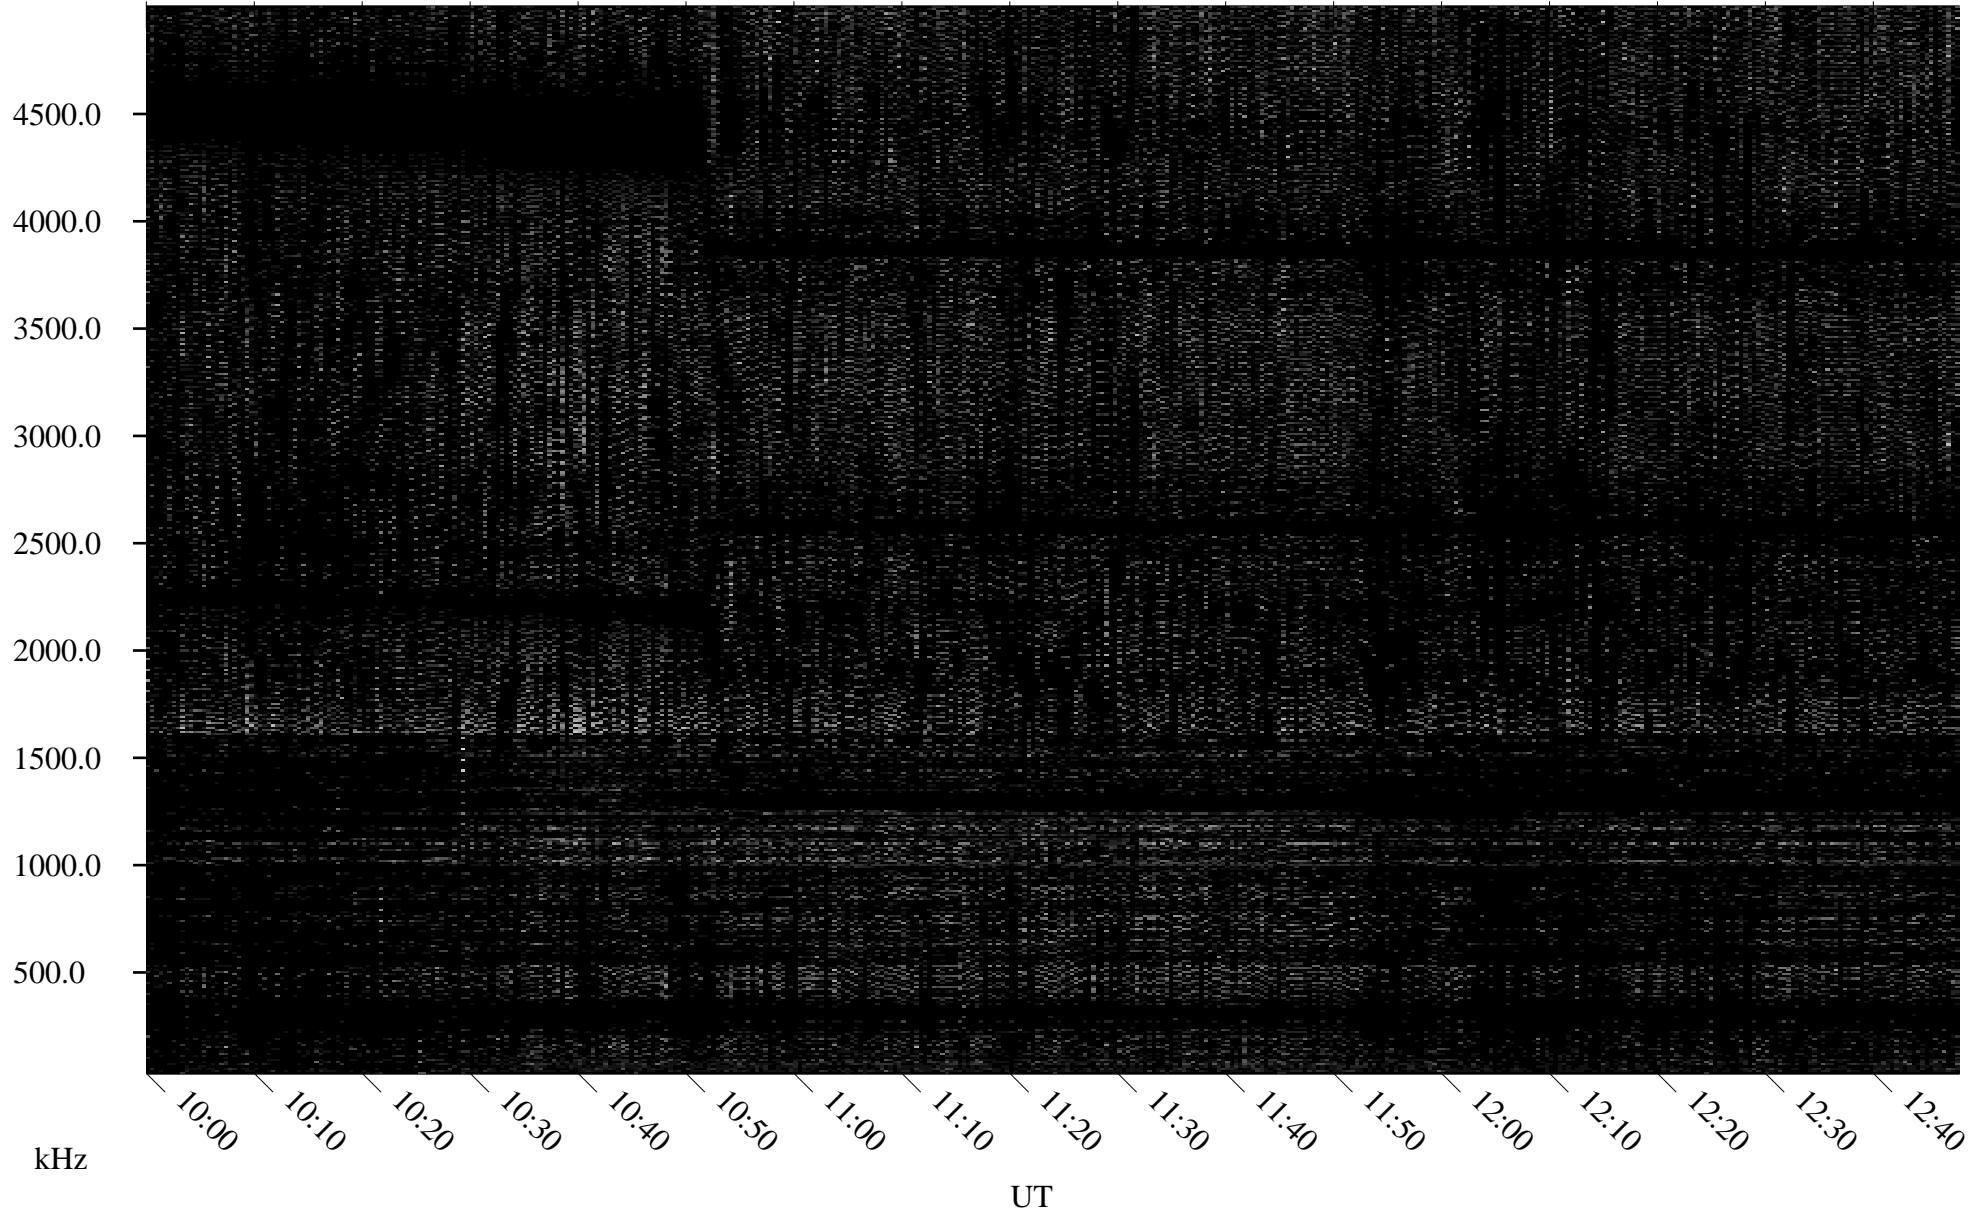

11/27/1996 Churchill, Manitoba

Linear Scale Black = 161 White = 15

ch96332l.r00m max_12

Page 1

11/27/1996 Churchill, Manitoba

Linear Scale Black = 161 White = 15

ch96332l.r00m max_12

Page 2

11/28/1996 Churchill, Manitoba

Linear Scale Black = 161 White = 15

ch96332l.r00m max_12

Page 3

11/28/1996 Churchill, Manitoba

Linear Scale Black = 161 White = 15

ch96332l.r00m max_12

Page 4

11/28/1996 Churchill, Manitoba

Linear Scale Black = 161 White = 15

ch96332l.r00m max_12

Page 5

11/28/1996 Churchill, Manitoba

Linear Scale Black = 161 White = 15

ch96332l.r00m max_12

Page 6

11/28/1996 Churchill, Manitoba

Linear Scale Black = 161 White = 15

ch96332l.r00m max_12

Page 7

11/28/1996 Churchill, Manitoba

Linear Scale Black = 161 White = 15

ch96332l.r00m max_12