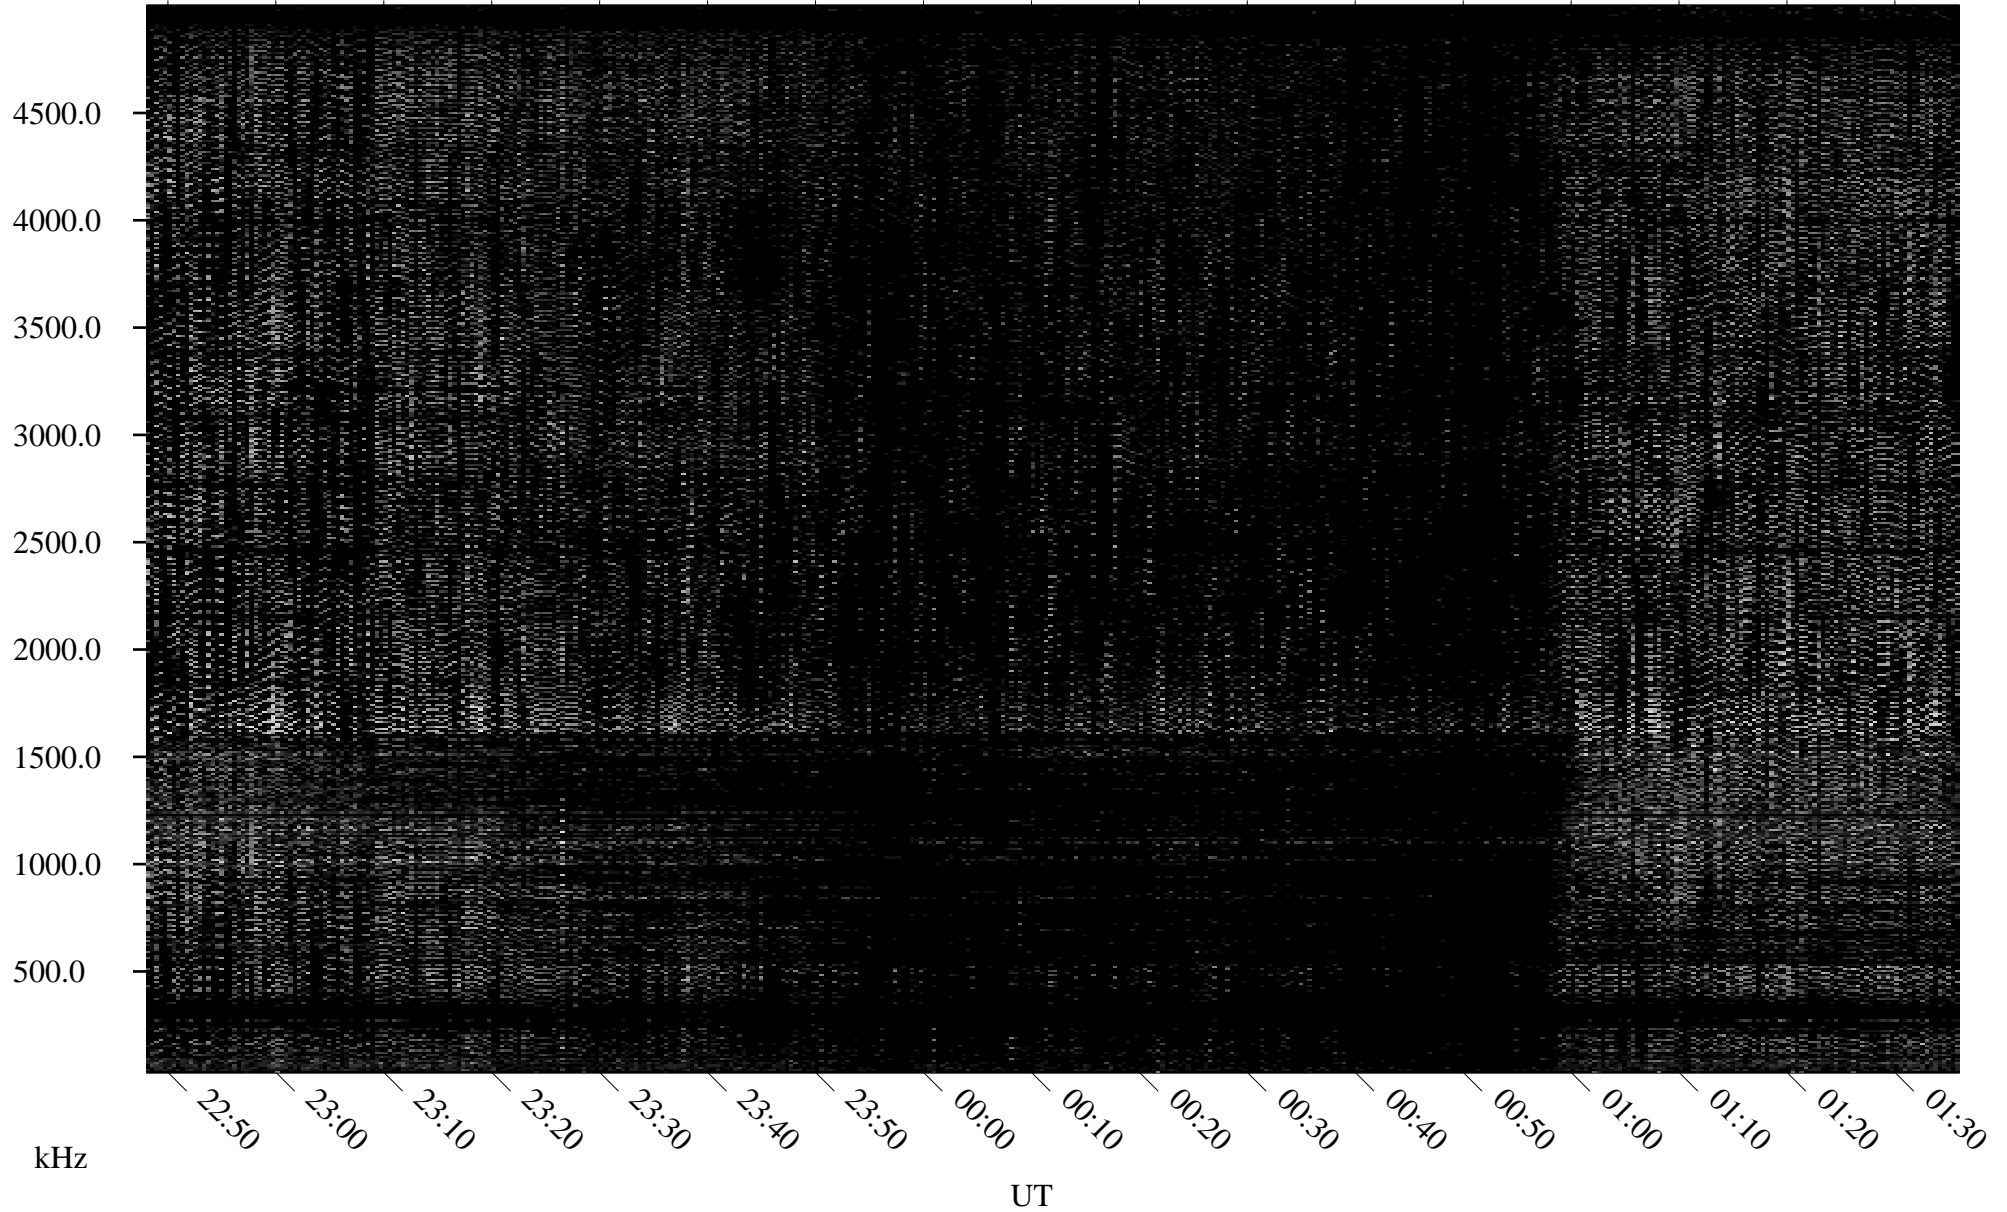

11/27/1996 Churchill, Manitoba

Linear Scale Black = 161 White = 15

ch96332l.r00m max_12

Page 1

11/27/1996 Churchill, Manitoba

Linear Scale Black = 161 White = 15

ch96332l.r00m max_12

Page 2

11/28/1996 Churchill, Manitoba

Linear Scale Black = 161 White = 15

ch96332l.r00m max_12

Page 3

11/28/1996 Churchill, Manitoba

Linear Scale Black = 161 White = 15

ch96332l.r00m max_12

Page 4

11/28/1996 Churchill, Manitoba

Linear Scale Black = 161 White = 15

ch96332l.r00m max_12

Page 5

11/28/1996 Churchill, Manitoba

Linear Scale Black = 161 White = 15

ch96332l.r00m max_12

Page 6

11/28/1996 Churchill, Manitoba

Linear Scale Black = 161 White = 15

ch96332l.r00m max_12

Page 7

11/28/1996 Churchill, Manitoba

Linear Scale Black = 161 White = 15

ch96332l.r00m max_12