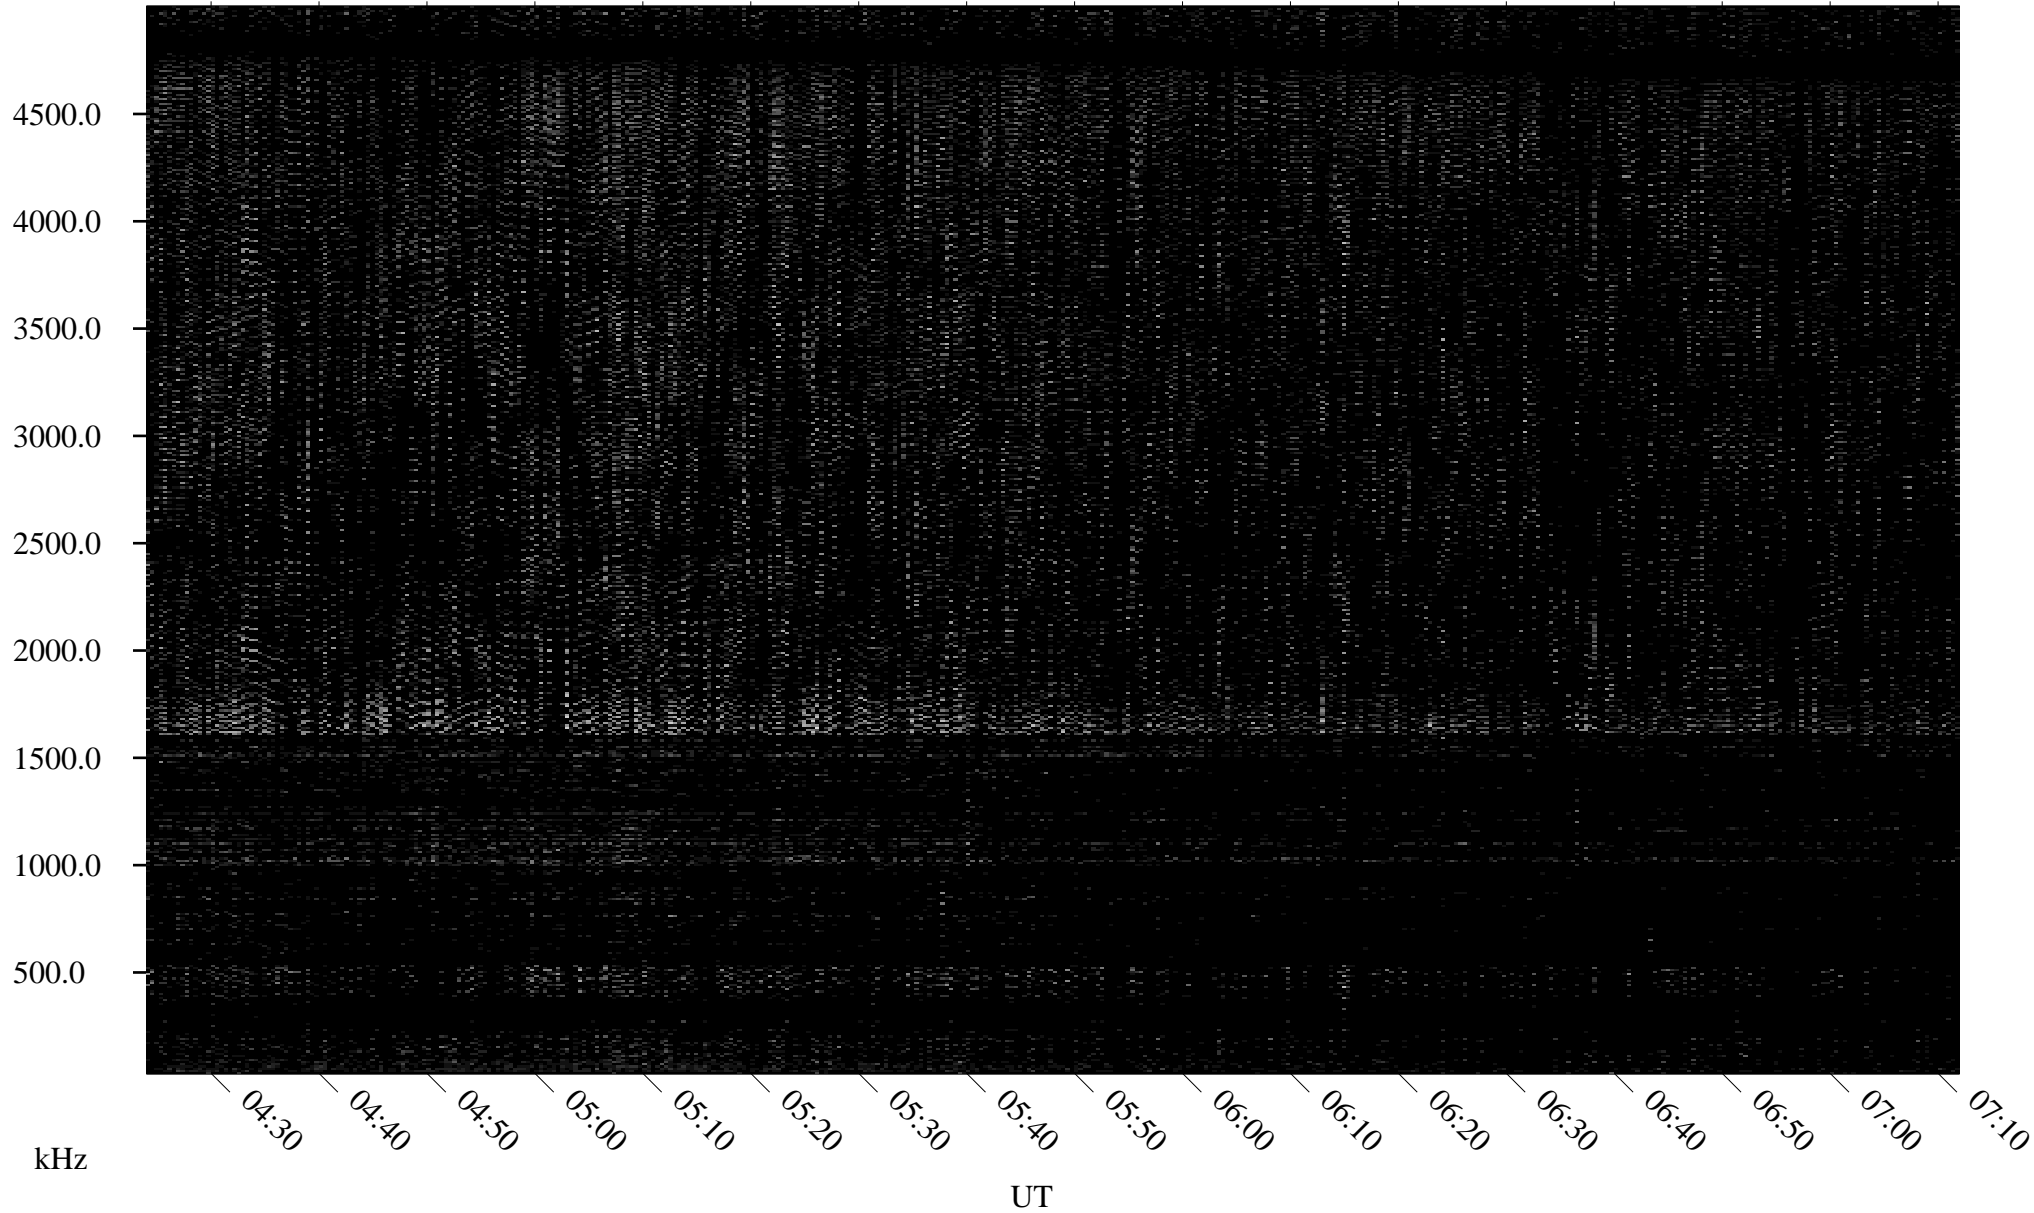

11/27/1996 Churchill, Manitoba

Linear Scale Black = 161 White = 15

ch96332l.r00m max_12

Page 1

11/27/1996 Churchill, Manitoba

Linear Scale Black = 161 White = 15

ch96332l.r00m max_12

Page 2

11/28/1996 Churchill, Manitoba

Linear Scale Black = 161 White = 15

ch96332l.r00m max_12

Page 3

11/28/1996 Churchill, Manitoba

Linear Scale Black = 161 White = 15

ch96332l.r00m max_12

Page 4

11/28/1996 Churchill, Manitoba

Linear Scale Black = 161 White = 15

ch96332l.r00m max_12

Page 5

11/28/1996 Churchill, Manitoba

Linear Scale Black = 161 White = 15

ch96332l.r00m max_12

Page 6

11/28/1996 Churchill, Manitoba

Linear Scale Black = 161 White = 15

ch96332l.r00m max_12

Page 7

11/28/1996 Churchill, Manitoba

Linear Scale Black = 161 White = 15

ch96332l.r00m max_12