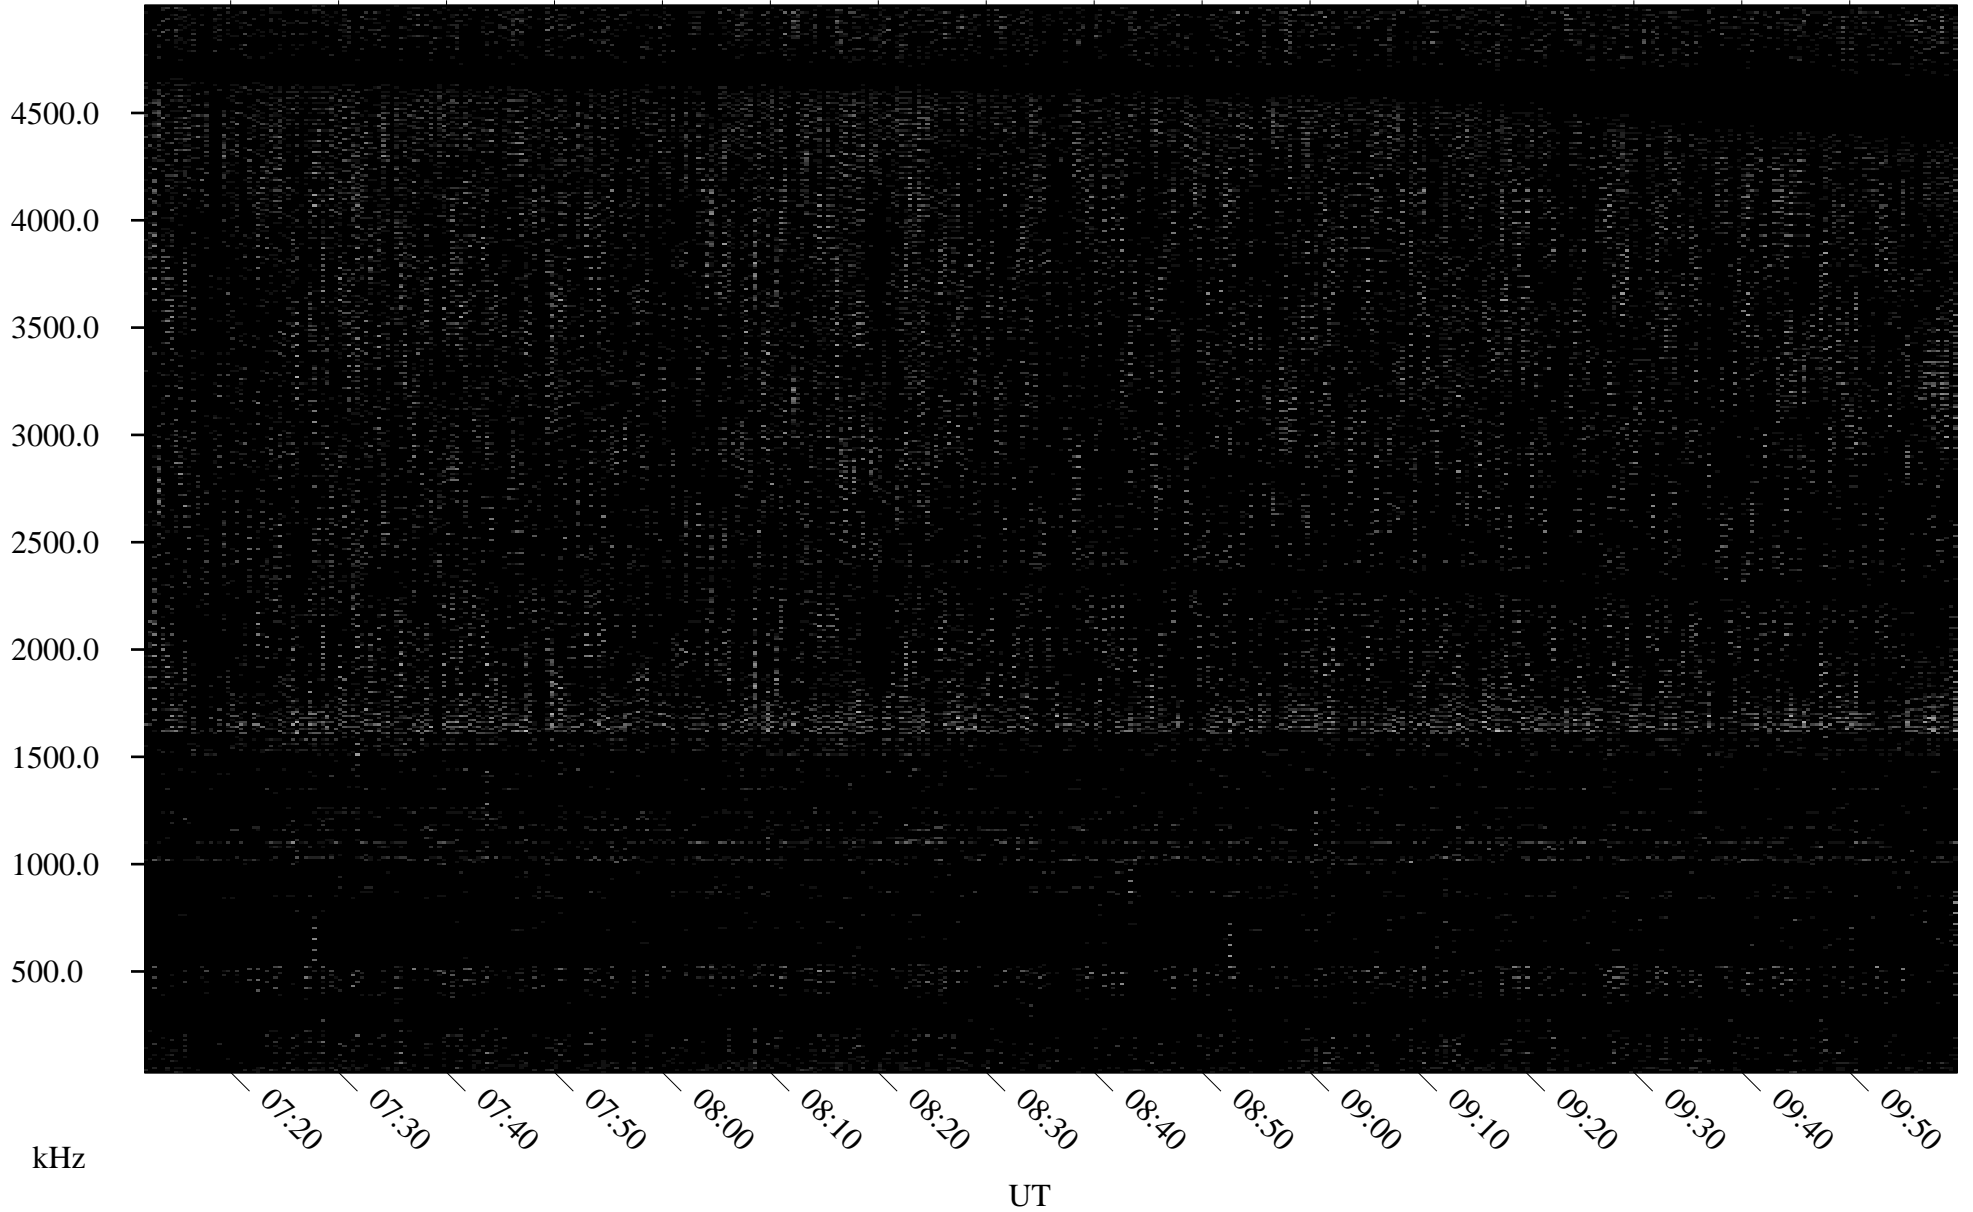

11/27/1996 Churchill, Manitoba

Linear Scale Black = 161 White = 15

ch96332l.r00m max_12

Page 1

11/27/1996 Churchill, Manitoba

Linear Scale Black = 161 White = 15

ch96332l.r00m max_12

Page 2

11/28/1996 Churchill, Manitoba

Linear Scale Black = 161 White = 15

ch96332l.r00m max_12

Page 3

11/28/1996 Churchill, Manitoba

Linear Scale Black = 161 White = 15

ch96332l.r00m max_12

Page 4

11/28/1996 Churchill, Manitoba

Linear Scale Black = 161 White = 15

ch96332l.r00m max_12

Page 5

11/28/1996 Churchill, Manitoba

Linear Scale Black = 161 White = 15

ch96332l.r00m max_12

Page 6

11/28/1996 Churchill, Manitoba

Linear Scale Black = 161 White = 15

ch96332l.r00m max_12

Page 7

11/28/1996 Churchill, Manitoba

Linear Scale Black = 161 White = 15

ch96332l.r00m max_12