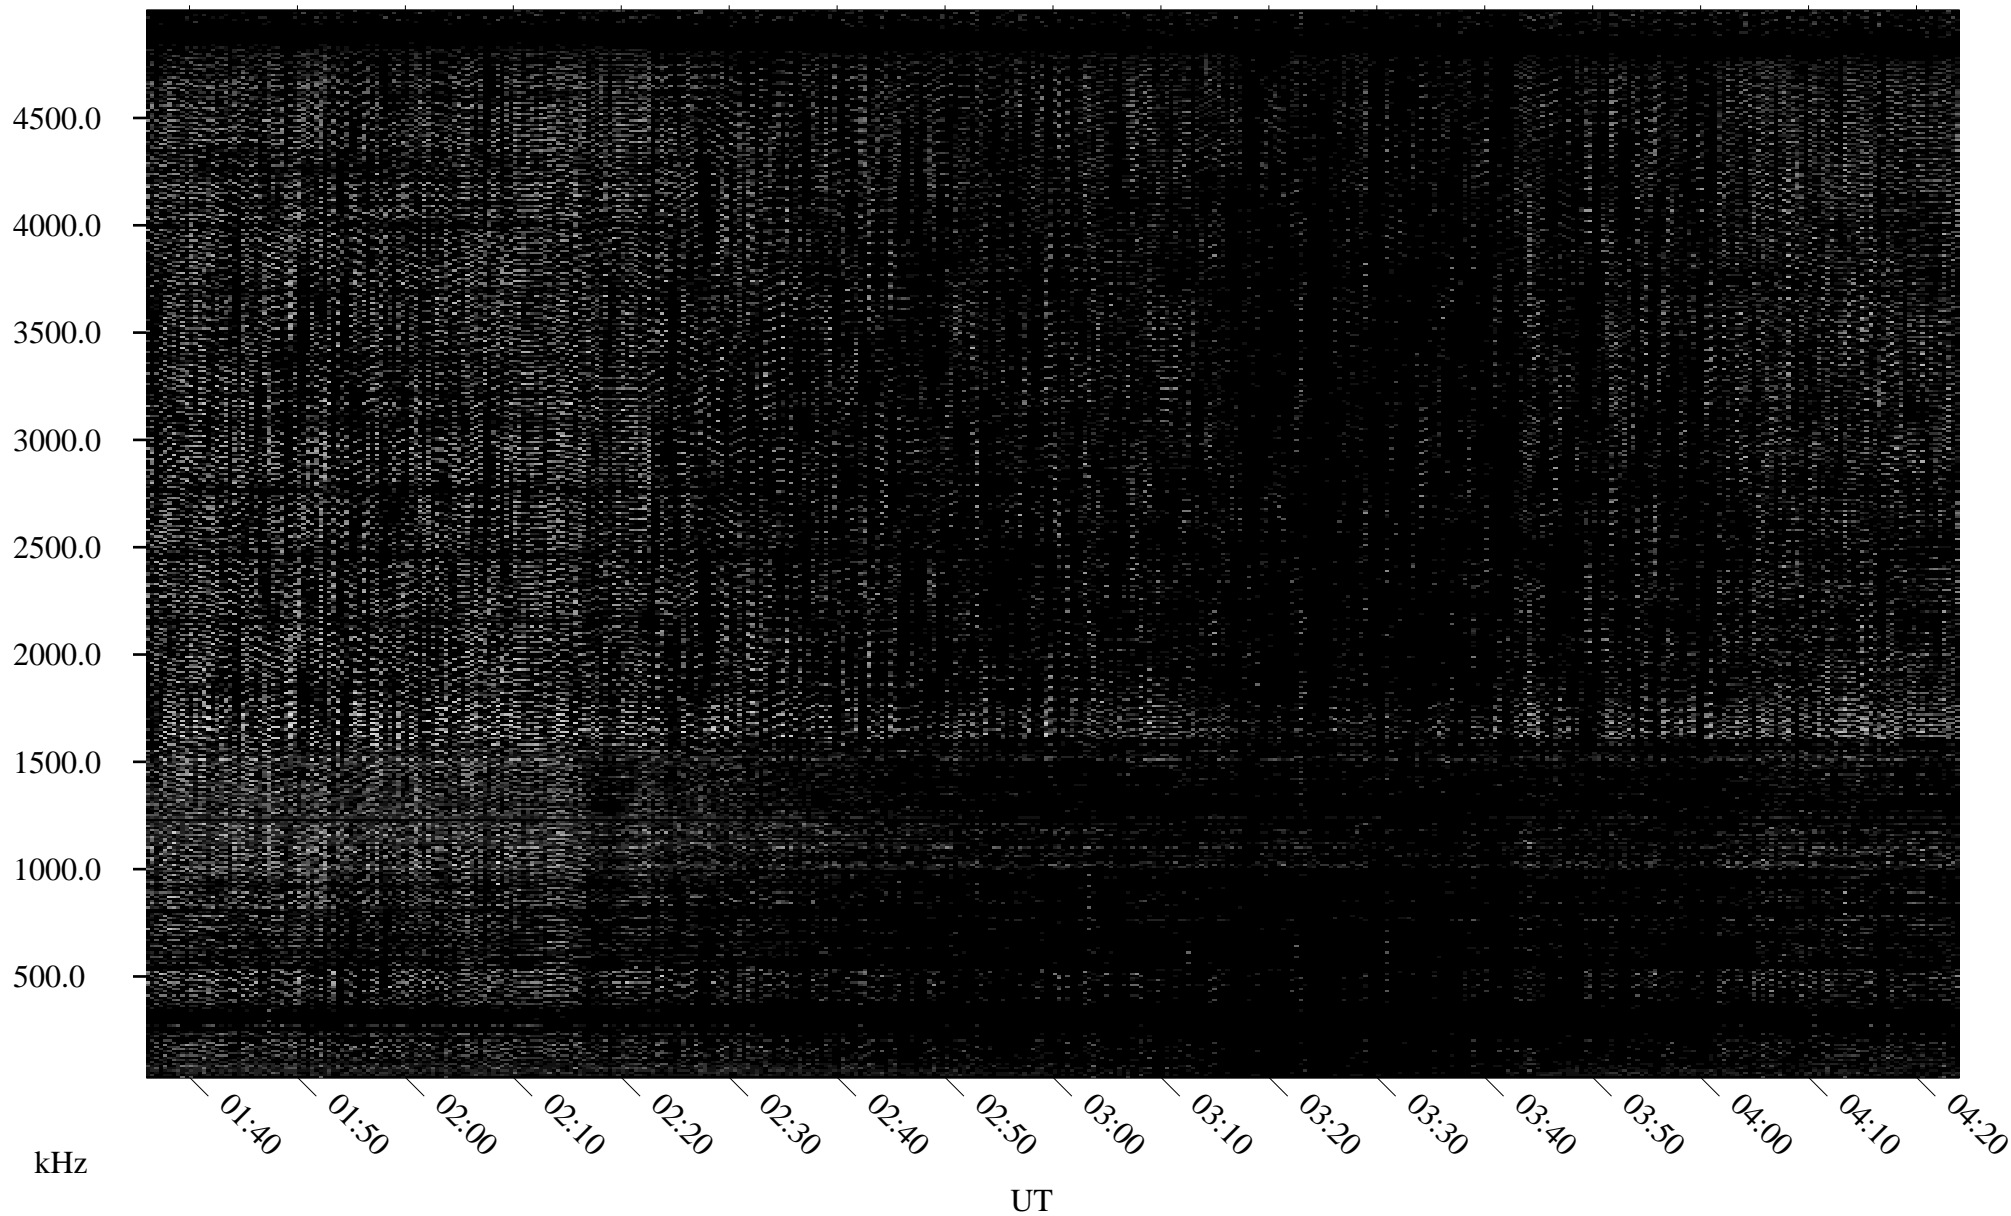

11/27/1996 Churchill, Manitoba

Linear Scale Black = 161 White = 15

ch96332l.r00m max_12

Page 1

11/27/1996 Churchill, Manitoba

Linear Scale Black = 161 White = 15

ch96332l.r00m max_12

Page 2

11/28/1996 Churchill, Manitoba

Linear Scale Black = 161 White = 15

ch96332l.r00m max_12

Page 3

11/28/1996 Churchill, Manitoba

Linear Scale Black = 161 White = 15

ch96332l.r00m max_12

Page 4

11/28/1996 Churchill, Manitoba

Linear Scale Black = 161 White = 15

ch96332l.r00m max_12

Page 5

11/28/1996 Churchill, Manitoba

Linear Scale Black = 161 White = 15

ch96332l.r00m max_12

Page 6

11/28/1996 Churchill, Manitoba

Linear Scale Black = 161 White = 15

ch96332l.r00m max_12

Page 7

11/28/1996 Churchill, Manitoba

Linear Scale Black = 161 White = 15

ch96332l.r00m max_12